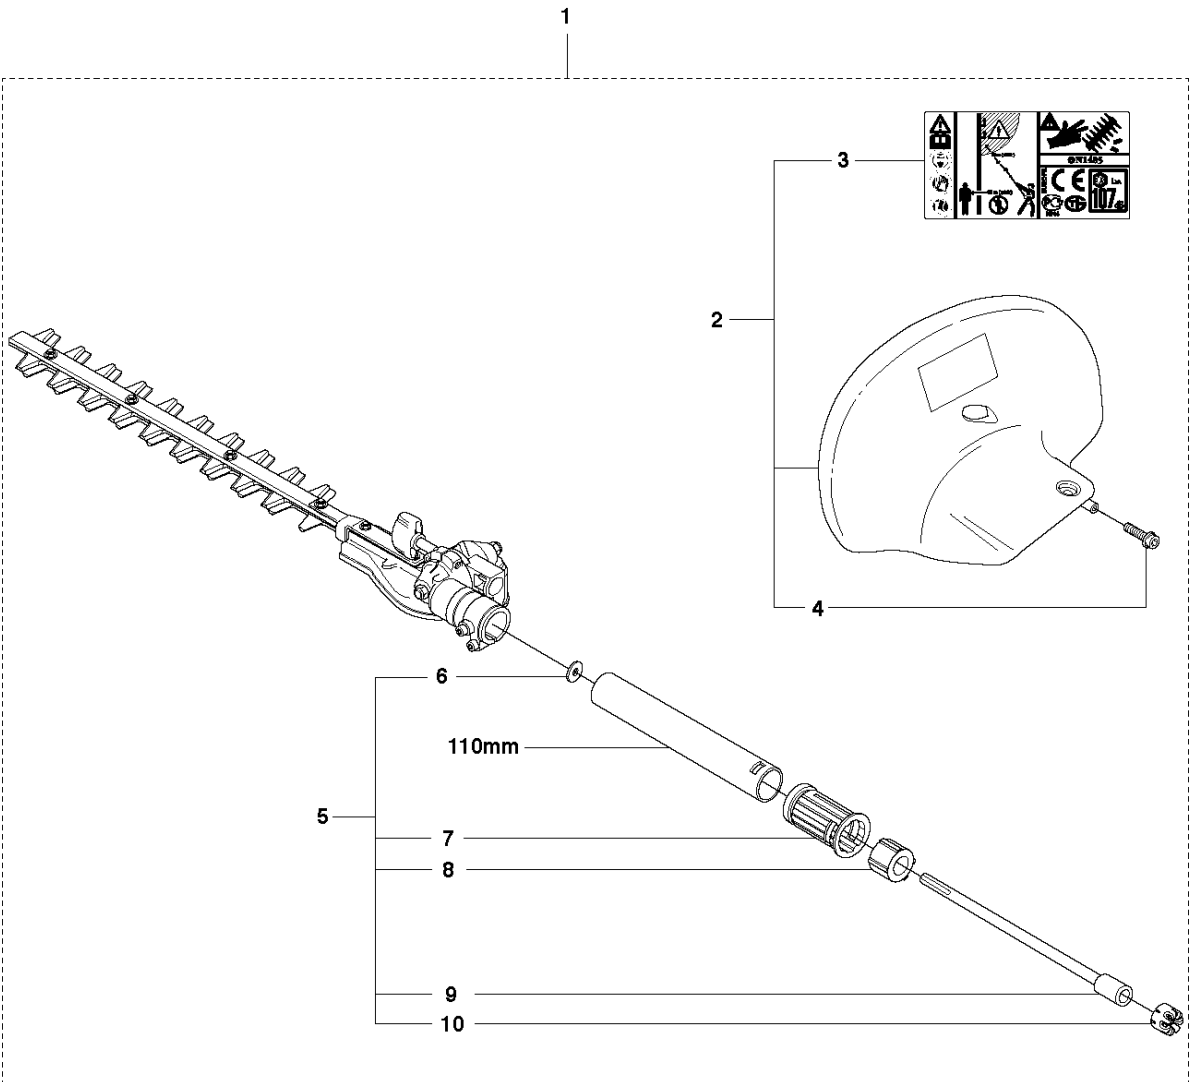

# SPARE PARTS LIST

ACCESSORIES AND TOOLS

HEDGETRIMMER ATTACHMENT HA110  
(537196605)

**A2** Hedgetrimmer Attachment HA110

## ATTACHMENTS

## HEDGETRIMMER ATTACHMENT HA110 (537196605)

Ref	Part No	Description	Remark	QTY	KIT
1	537 19 66-05	ATTACHMENT		1	
2	544 11 89-05	HAND GUARD		1	
3	587 11 37-02	LABEL		1	1, 2
4	503 21 75-16	SCREW IHSCFT		1	1, 2
5	588 62 94-02	TUBE DRIVESHAFT ASSY		1	1
6	735 58 55-01	WASHER		1	1, 5
7	587 41 46-01	PLUG		1	1, 5
8	503 78 52-02	SUPPORTING BEARING		1	1, 4
9	587 41 19-01	DRIVE SHAFT		1	1, 5
10	583 93 83-01	CLIP		1	1, 5