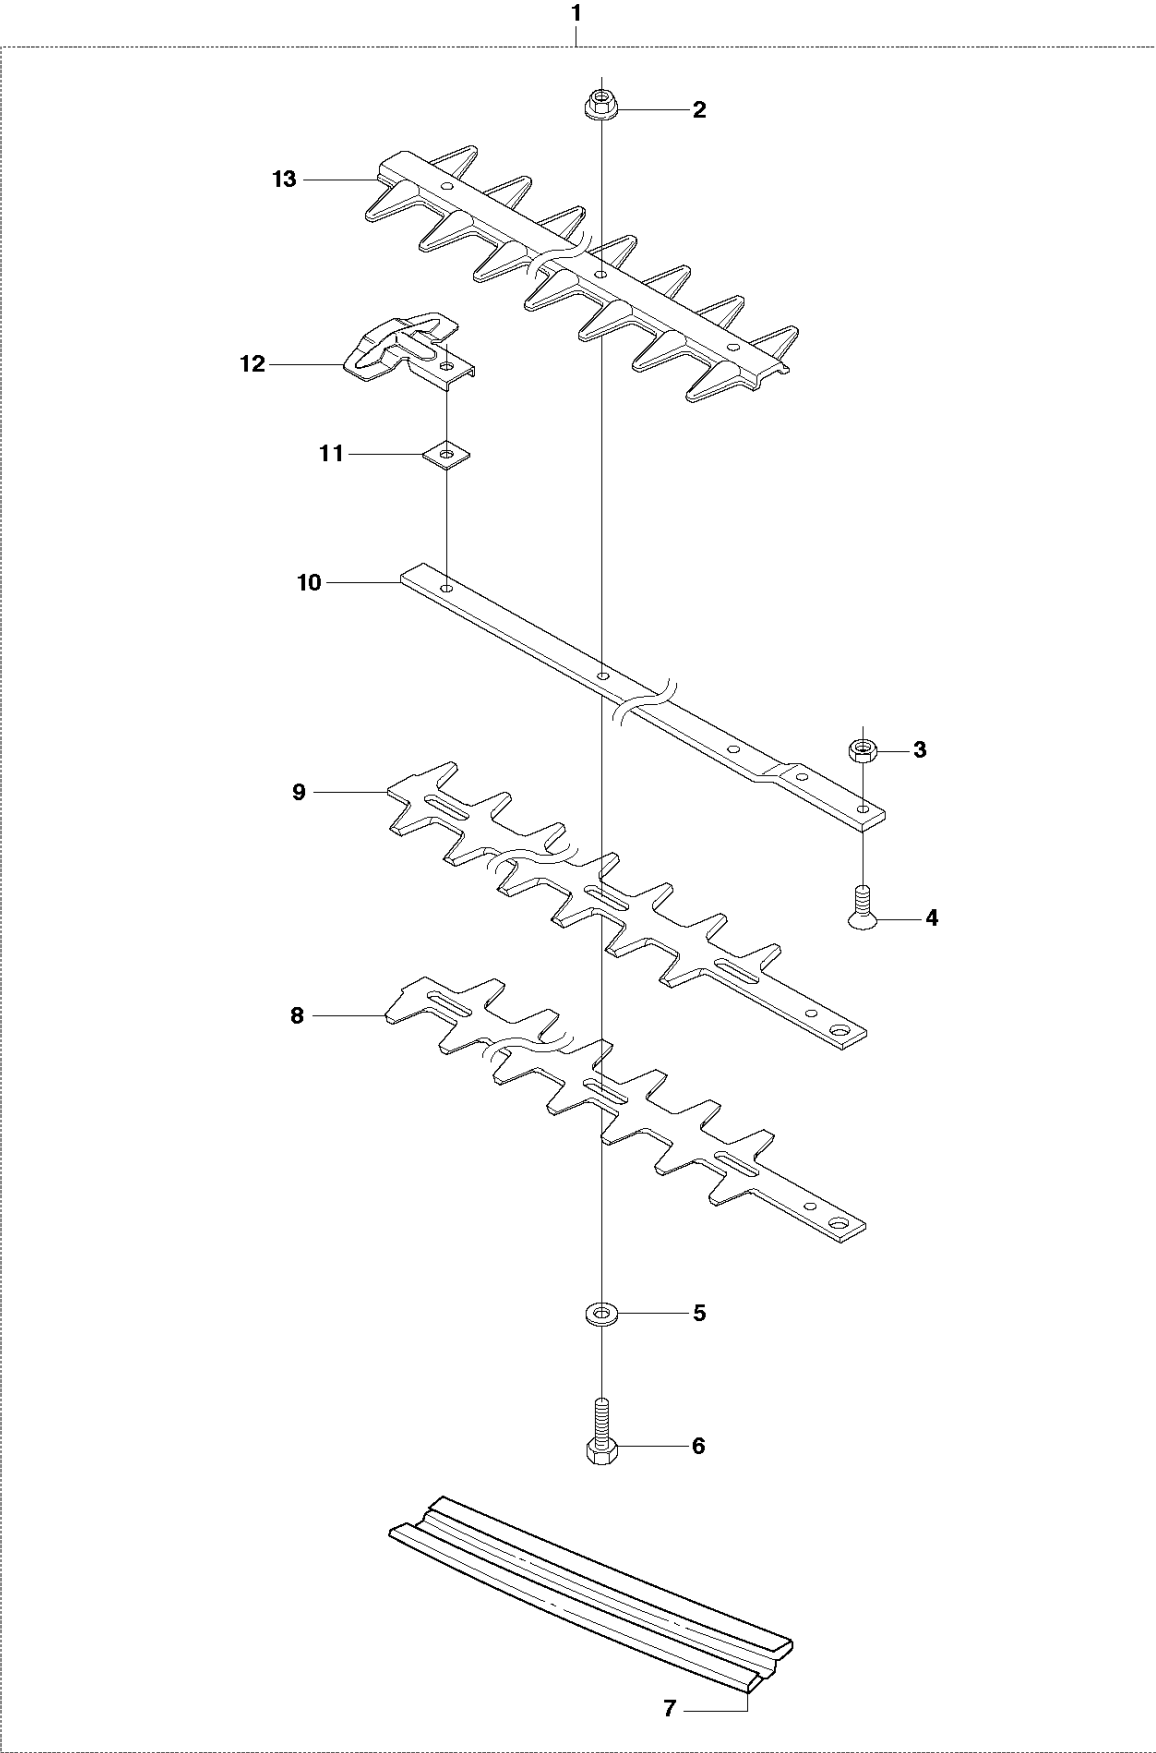

B HA110, HA850
CUTTINGSYSTEM

CUTTING EQUIPMENT

HEDGETRIMMER ATTACHMENT HA110 (537196605)

Ref	Part No	Description	Remark	QTY KIT	
1	505 06 55-02	CUTTING DECK		1	
2	503 22 75-02	NUT		4	1
3	503 22 10-12	HEXAGON NUT		2	1
4	725 63 31-55	SCREW IHCSFM		2	1
5	503 23 00-24	WASHER		4	1
6	503 20 17-22	SCREW EHHM		4	1
7	581 25 93-04	TRANSPORT GUARD		1	1
8	505 06 48-01	BLADE		1	1
9	505 06 48-01	BLADE		1	1
10	537 28 39-01	BEAM		1	1
11	544 46 27-01	WASHER STEEL		1	1
12	537 37 20-01	COVER		1	1
13	537 28 44-01	PROTECTIVE PLATE		1	1