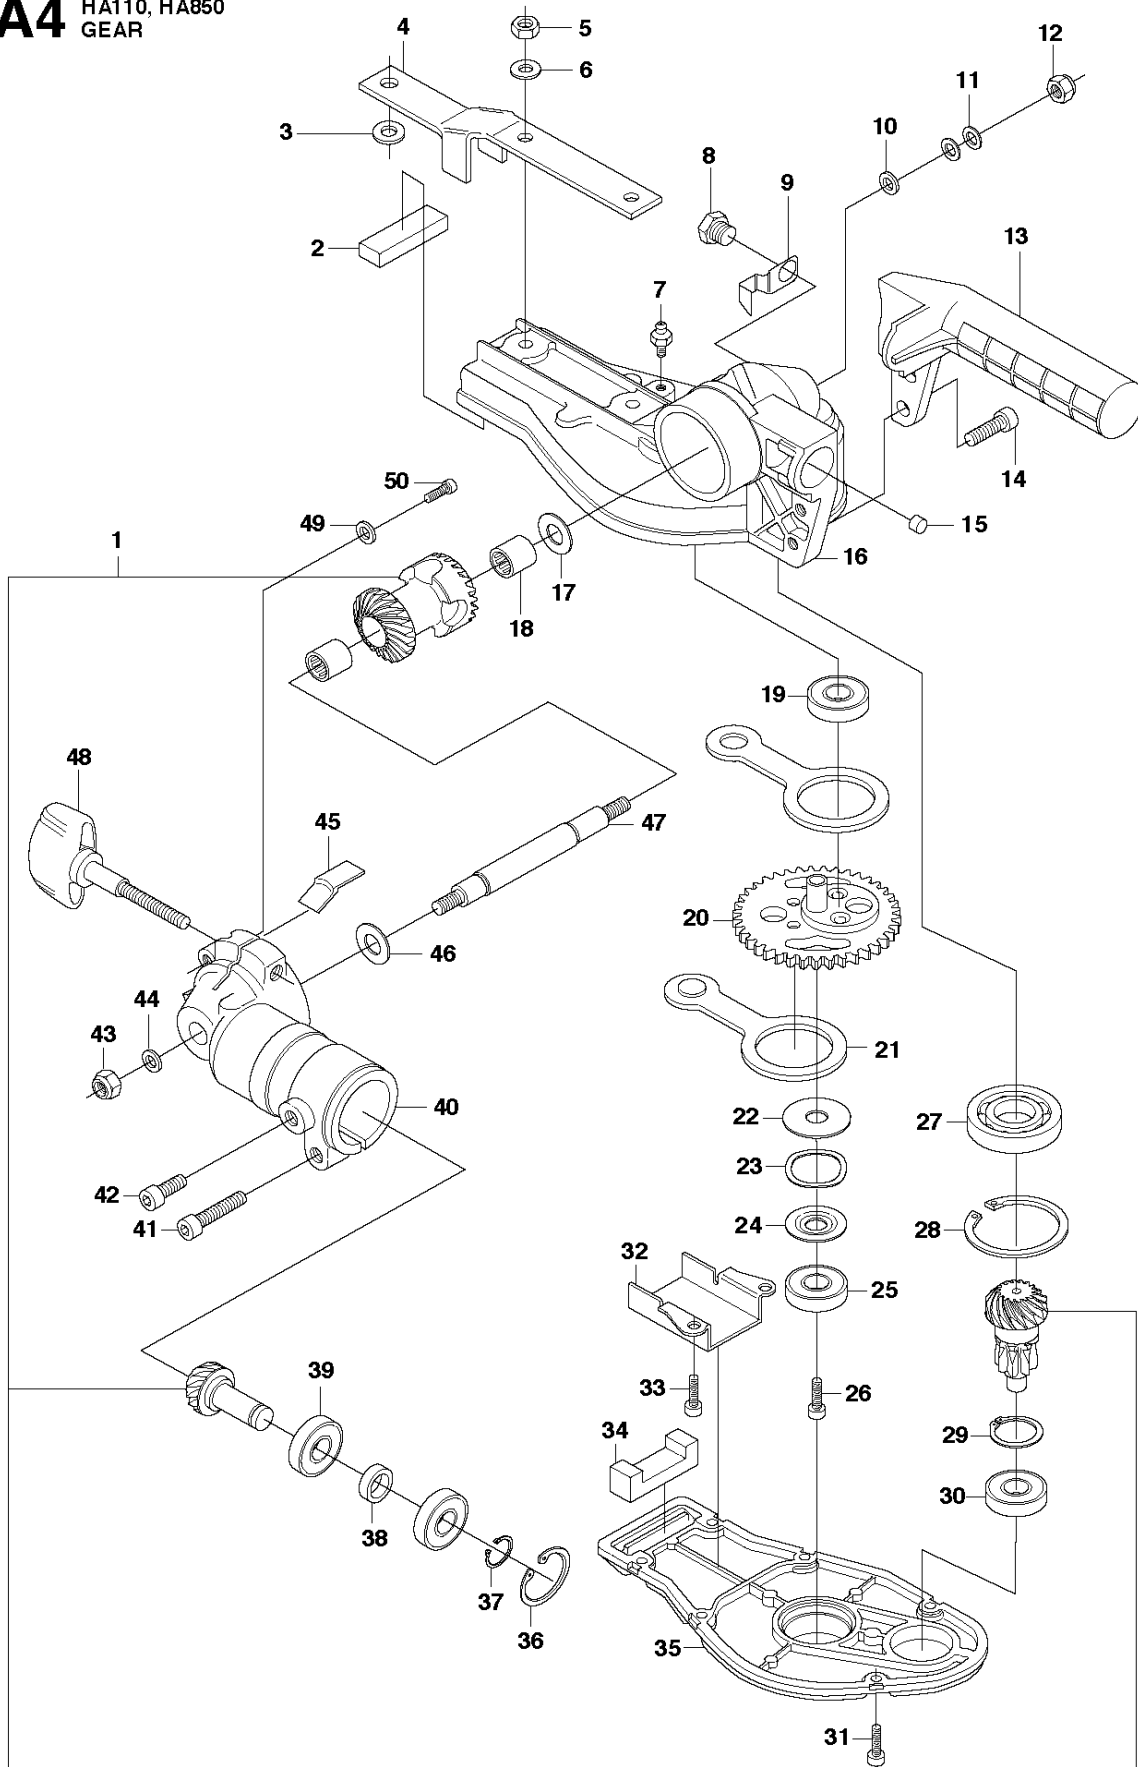

A4 HA110, HA850
GEAR

GEARS

HEDGETRIMMER ATTACHMENT HA110 (537196605)

Ref	Part No	Description	Remark	QTY KIT
1	544 06 40-01	GEAR WHEEL		1
2	537 23 22-01	SEALING		1
3	734 11 65-41	WASHER		1
4	537 23 21-01	BASEPLATE		1
5	503 22 10-12	HEXAGON NUT		2
6	734 11 46-01	WASHER		2
7	738 88 10-01	LUBRICATION NIPPLE		1
8	537 41 66-01	PLUG		1
9	544 00 04-01	STOP		1
10	734 11 52-01	WASHER		1
11	737 38 52-00	DISC SPRING		2
12	732 25 16-01	HEXAGON LOCKING NUT		1
13	537 23 30-01	HANDLE	HA850	1
14	537 12 64-01	SCREW	HA850	2
15	544 09 31-01	PLUG		1
16	537 23 17-01	GEAR HOUSING		1
17	537 29 42-01	WASHER		1
18	537 23 36-01	NEEDLE BEARING		2
19	738 21 98-04	BALL BEARING		1
20	537 23 28-01	GEAR WHEEL		1
21	537 23 20-01	CONNECTING ROD		2
22	537 40 48-01	WASHER		1
23	503 23 03-02	WASHER		1
24	537 34 18-01	WASHER		1
25	738 21 98-04	BALL BEARING		1
26	725 53 23-05	SCREW IHSCM		1
27	537 40 64-02	BALL BEARING		1
28	735 31 33-10	CIRCLIP		1
29	735 31 19-00	CIRCLIP		1
30	738 21 98-04	BALL BEARING		1
31	725 52 91-01	SCREW IHSCM		6
32	537 34 15-01	GUIDE PLATE		1
33	725 52 87-55	SCREW IHSCM		2
34	537 23 42-01	SEALING		1
35	537 23 18-01	HUB CAP		1
36	735 31 25-10	CIRCLIP		1
37	735 31 11-00	CIRCLIP		1
38	537 23 37-01	SPACER		1
39	738 21 99-04	BALL BEARING		2
40	537 23 16-01	GEAR HOUSING		1
41	503 20 07-25	SCREW IHSCFM		1
42	503 20 14-12	SCREW IHSCFMO		1
43	732 25 16-01	HEXAGON LOCKING NUT		1
44	734 11 52-01	WASHER		1
45	537 39 49-01	SEALING		1
46	537 29 42-01	WASHER		1
47	537 23 26-01	SHAFT		1
48	537 44 23-01	KNOB		1
49	734 11 46-01	WASHER		1
50	725 53 29-55	SCREW IHSCM		1