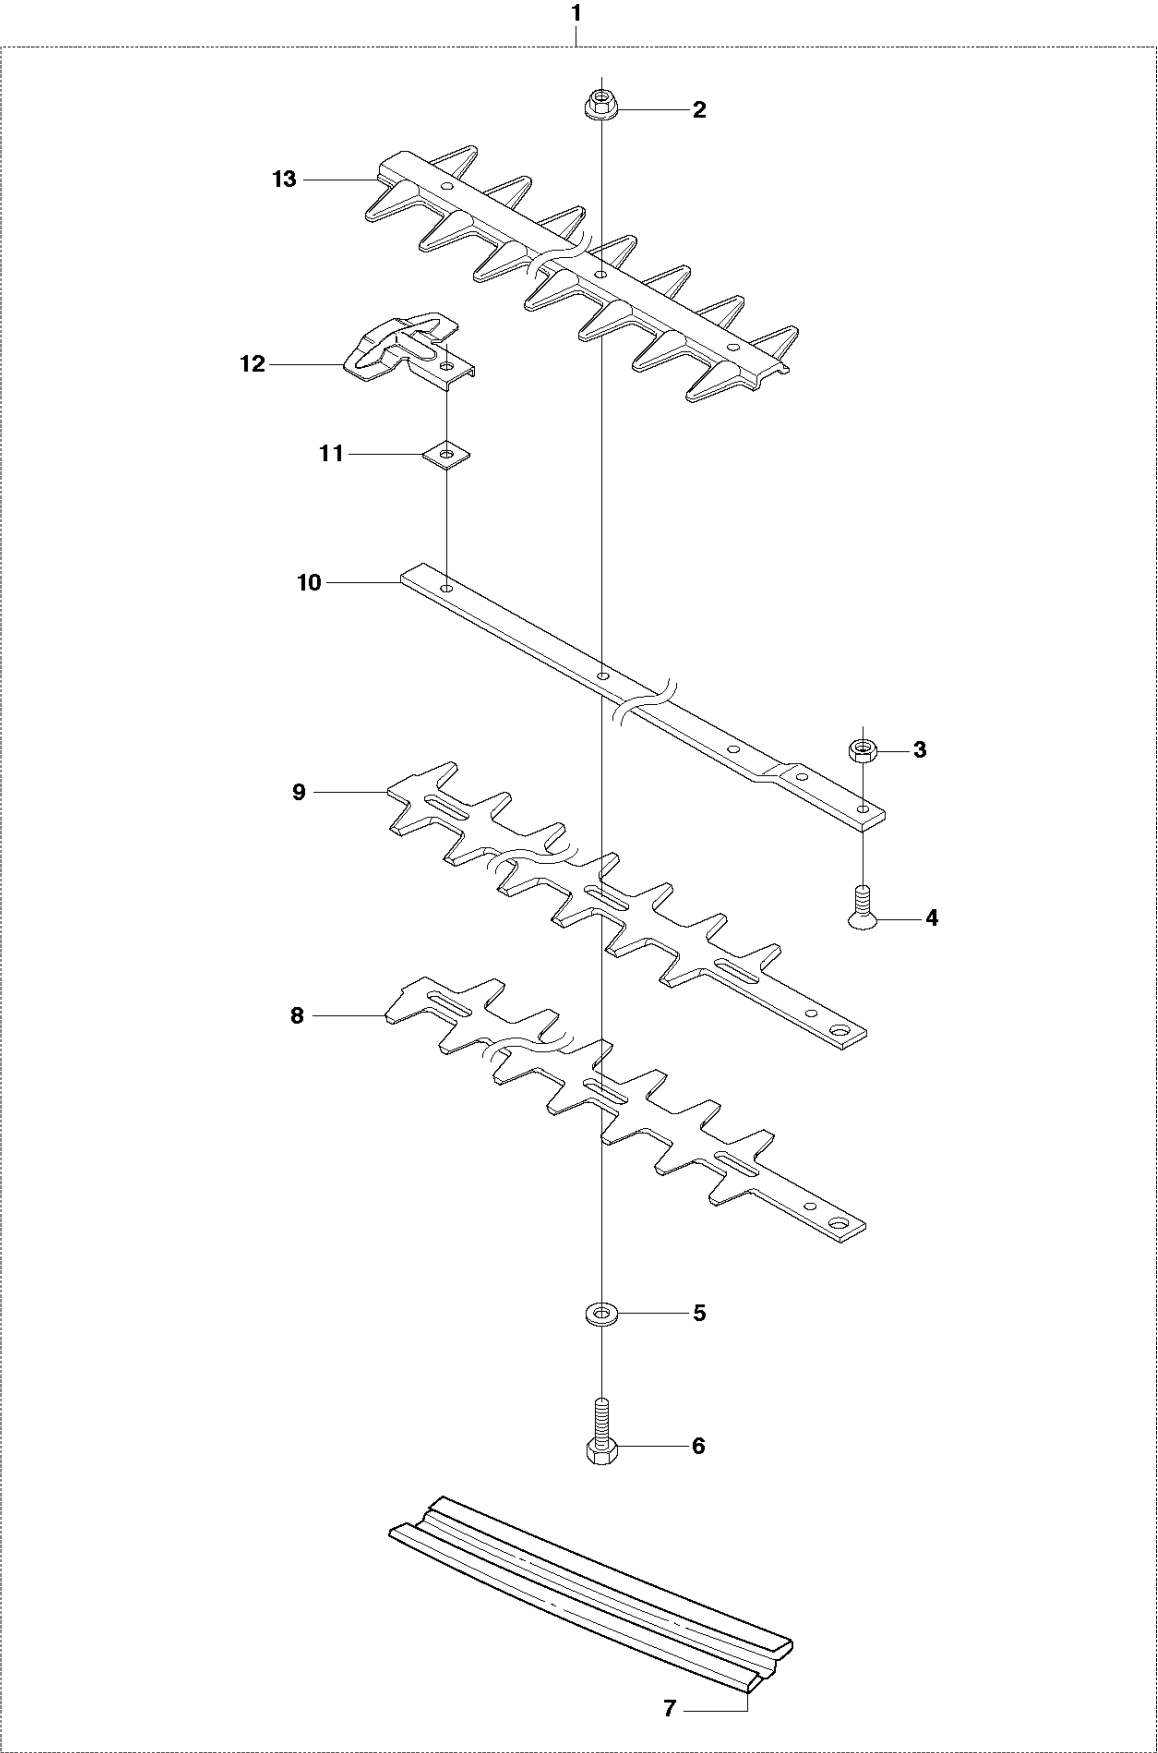

B HA110, HA850
CUTTINGSYSTEM

CUTTING EQUIPMENT

HEDGE TRIMMER ATTACHMENT HA850 (537196606)

Ref	Part No	Description	Remark	QTY KIT	
1	505 06 55-02	CUTTING DECK		1	
2	503 22 75-02	NUT		4	1
3	503 22 10-12	HEXAGON NUT		2	1
4	725 63 31-55	SCREW IHCSFM		2	1
5	503 23 00-24	WASHER		4	1
6	503 20 17-22	SCREW EHHM		4	1
7	581 25 93-04	TRANSPORT GUARD		1	1
8	505 06 48-01	BLADE		1	1
9	505 06 48-01	BLADE		1	1
10	537 28 39-01	BEAM		1	1
11	544 46 27-01	WASHER STEEL		1	1
12	537 37 20-01	COVER		1	1
13	537 28 44-01	PROTECTIVE PLATE		1	1