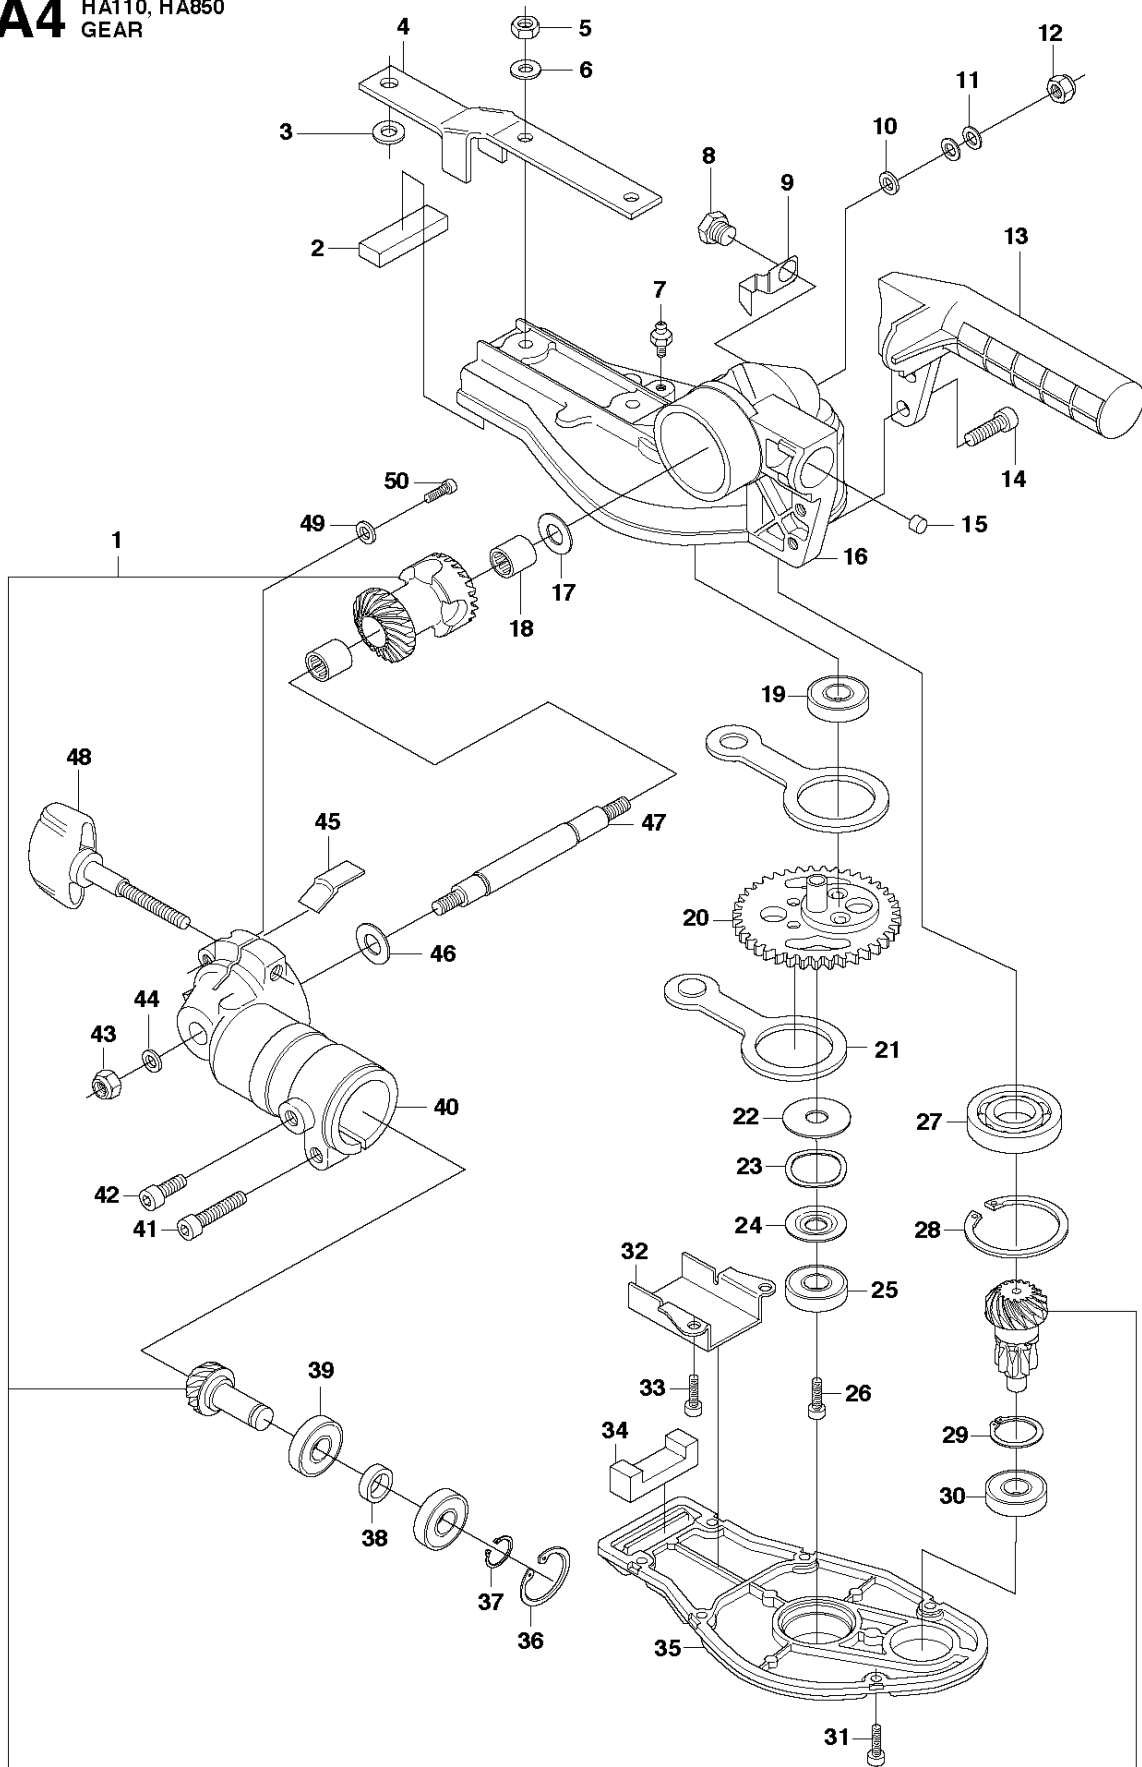

# SPARE PARTS LIST

ACCESSORIES AND TOOLS

HEDGE TRIMMER ATTACHMENT HA850  
(537196606)

**A4** HA110, HA850  
GEAR

## HEDGE TRIMMER ATTACHMENT HA850 (537196606)

Ref	Part No	Description	Remark	QTY KIT
1	544 06 40-01	GEAR WHEEL		1
2	537 23 22-01	SEALING		1
3	734 11 65-41	WASHER		1
4	537 23 21-01	BASEPLATE		1
5	503 22 10-12	HEXAGON NUT		2
6	734 11 46-01	WASHER		2
7	738 88 10-01	LUBRICATION NIPPLE		1
8	537 41 66-01	PLUG		1
9	544 00 04-01	STOP		1
10	734 11 52-01	WASHER		1
11	737 38 52-00	DISC SPRING		2
12	732 25 16-01	HEXAGON LOCKING NUT		1
13	537 23 30-01	HANDLE	HA850	1
14	537 12 64-01	SCREW	HA850	2
15	544 09 31-01	PLUG		1
16	537 23 17-01	GEAR HOUSING		1
17	537 29 42-01	WASHER		1
18	537 23 36-01	NEEDLE BEARING		2
19	738 21 98-04	BALL BEARING		1
20	537 23 28-01	GEAR WHEEL		1
21	537 23 20-01	CONNECTING ROD		2
22	537 40 48-01	WASHER		1
23	503 23 03-02	WASHER		1
24	537 34 18-01	WASHER		1
25	738 21 98-04	BALL BEARING		1
26	725 53 23-05	SCREW IHSCM		1
27	537 40 64-02	BALL BEARING		1
28	735 31 33-10	CIRCLIP		1
29	735 31 19-00	CIRCLIP		1
30	738 21 98-04	BALL BEARING		1
31	725 52 91-01	SCREW IHSCM		6
32	537 34 15-01	GUIDE PLATE		1
33	725 52 87-55	SCREW IHSCM		2
34	537 23 42-01	SEALING		1
35	537 23 18-01	HUB CAP		1
36	735 31 25-10	CIRCLIP		1
37	735 31 11-00	CIRCLIP		1
38	537 23 37-01	SPACER		1
39	738 21 99-04	BALL BEARING		2
40	537 23 16-01	GEAR HOUSING		1
41	503 20 07-25	SCREW IHSCFM		1
42	503 20 14-12	SCREW IHSCFMO		1
43	732 25 16-01	HEXAGON LOCKING NUT		1
44	734 11 52-01	WASHER		1
45	537 39 49-01	SEALING		1
46	537 29 42-01	WASHER		1
47	537 23 26-01	SHAFT		1
48	537 44 23-01	KNOB		1
49	734 11 46-01	WASHER		1
50	725 53 29-55	SCREW IHSCM		1

## HEDGE TRIMMER ATTACHMENT HA850 (537196606)

Ref	Part No	Description	Remark	QTY KIT
1	537 19 66-06	ATTACHMENT		1
2	587 98 81-01	TUBE ASSY		1
3	585 94 40-01	DECAL		1
4	587 41 17-01	DRIVE SHAFT		1
5	503 78 52-02	SUPPORTING BEARING		1
6	587 41 46-01	PLUG		1
7	537 08 27-01	TUBE		1
8	735 58 08-10	LOCKWASHER		1
9	583 93 83-01	CLIP		1