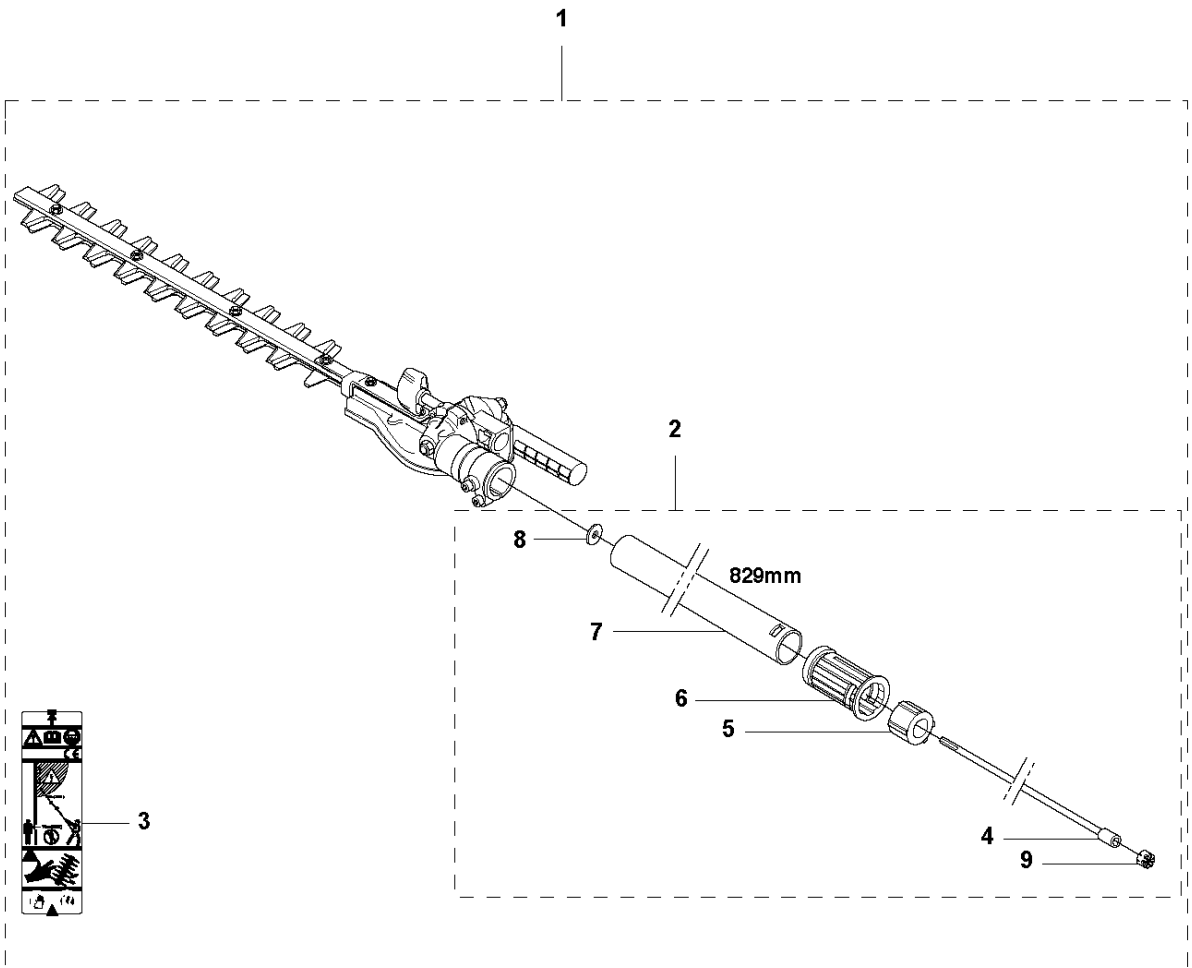

S Hedgetrimmer Attachment HA850

ATTACHMENTS

HEDGE TRIMMER ATTACHMENT HA850 (537196606)

Ref	Part No	Description	Remark	QTY KIT
1	537 19 66-06	ATTACHMENT		1
2	587 98 81-01	TUBE ASSY		1
3	585 94 40-01	DECAL		1
4	587 41 17-01	DRIVE SHAFT		1
5	503 78 52-02	SUPPORTING BEARING		1
6	587 41 46-01	PLUG		1
7	537 08 27-01	TUBE		1
8	735 58 08-10	LOCKWASHER		1
9	583 93 83-01	CLIP		1