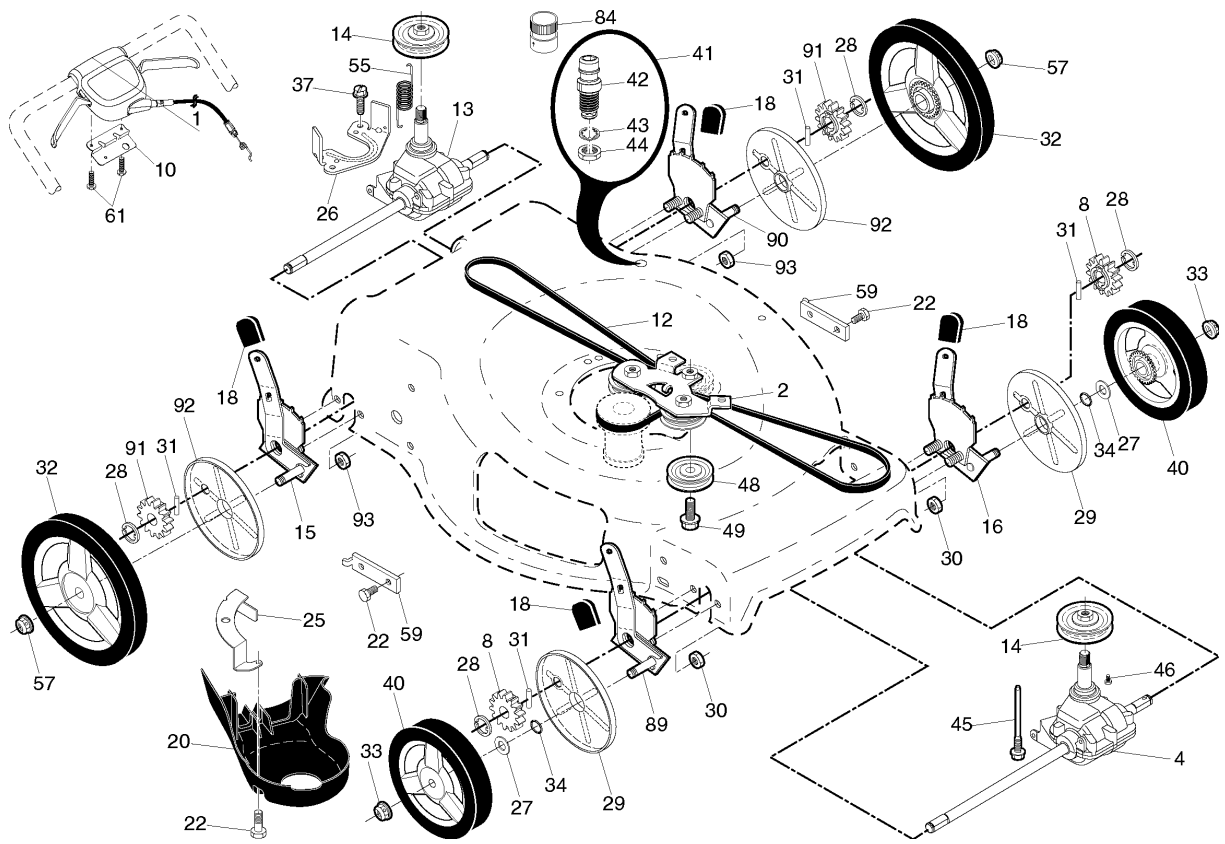

SPARE PARTS LIST

LAWN MOWERS: CONSUMER
WALK-BEHINDS

HU725AWDH, 96143012701, 2018-09

FRAME & ENGINE

HU725AWDH, 96143012701, 2018-09

Ref	Part No	Description	Remark	QTY	KIT
1	585 85 48-06	HANDLE	Upper Handle Assembly	1	
2	532 42 49-83	CABLE	Cable, Engine Zone Control	1	
6	532 18 23-98	KNOB	Handle Knob, Star	2	
8	587 68 93-02	BAIL ARM ASSY	Control Bar, Overmolded	1	
9	585 84 76-04	DOOR	Rear Door Assembly	1	
11	532 42 55-75	HAIR PIN COTTER	Hairpin, Door/Handle Pivot	2	
12	532 19 19-38	KNOB	Handle Knob, Standard	2	
13	532 43 75-16	PLUG	Plug, Lower Handle Bar	2	
17	581 78 21-01	BAFFLE	Rear Baffle	1	
18	581 91 26-01	KNOB	T-Knob	1	
19	581 90 21-01	GUIDE	Rope Guide	1	
20	532 44 45-37	DEFLECTOR	Rear Skirt	1	
21	532 41 99-49	SPRING	Spring, Rear Door, LH, Black	1	
22	532 14 18-41	SCREW	Screw, Panhead, Torx #20	2	
24	532 41 99-48	SPRING	Spring, Rear Door, RH, Grey	1	
26	532 41 99-45	SCREW	Screw, Rear Door/Handle Pivot	2	
28	586 21 25-01	BOLT	Bolt, Carriage 5/16-18 x 5/8	2	
30	580 94 34-08	GRASS BAG ASSY	Grassbag	1	
31	585 05 47-02	BAG FRAME	Frame, Grass Catcher	1	
32	532 44 11-92	LATCH	Latch, Mulcher Door	1	
33	532 41 99-27	MULCH DOOR	Mulcher Door	1	
34	532 43 81-34	BRACKET	Bracket, Grassbag	2	
36	532 17 57-35	HINGE	Bracket, Hinge	1	
38	532 42 61-29	DEFLECTOR	Discharge Deflector	1	
39	585 90 07-03	BRACKET	Handle Bracket, LH	1	
40	585 90 08-03	BRACKET	Handle Bracket, RH	1	
41	532 85 09-99	BOLT	Screw, Dogpoint 3/8-16 x 1-1/8	3	
42	532 19 30-00	HINGE	Spring, Hinge	1	
43	532 43 81-30	NUT	Nut, Hex	2	
44	581 70 83-62	HOUSING ASSY	Kit, Lawn Mower Housing	1	52
45	532 17 56-50	ROD	Rod, Hinge	1	
46	591 34 46-01	ADAPTER	Blade Adapter	1	
47	532 40 67-13	BLADE	"Blade, 22""	1	
48	532 85 10-74	WASHER	Washer, Hardened	1	
49	532 85 02-63	WASHER	Washer, Helical	1	
50	532 17 96-17	SCREW	Bolt, Hex Head, Grade 8 3/8-24 x 1-3/8	1	
51	532 43 05-99	BAFFLE	Front Baffle	1	
52	532 18 21-66	DECAL	Decal, Warning, Cut Finger	1	
53	817 00 05-10	BOLT	Screw	6	
56	817 41 13-12	SCREW	Screw, Hex Washer Head #13 x 3/4	6	
57	532 15 53-77	NUT	Nut, Hex	2	
58	585 90 82-03	HANDLE	Lower Handle	2	
59	532 19 15-74	HANDLE BOLT	Handle Bolt	4	
64	000 00 00-00	W/O DESCRIPTION	Engine, Briggs & Stratton, Model Number 104M02-0002-F1 (For engine service and replacement parts, call Briggs & Stratton at 1-800-233-3723)	1	
83	532 75 00-97	SCREW HEX HEAD RL508A/B	Screw, Hex Washer Head	2	
84	532 42 81-24	FASTENER	Fastener, Push	3	
85	532 43 45-30	BRACKET	Mounting Bracket, Rear Skirt	2	
96	532 19 79-91	CLIP	Clip, Cable	2	
99	585 66 87-01	FRONT COVER ASSY	Front Shroud Assembly	1	
115	581 33 00-01	SCREW EHHFT	Screw	2	
116	581 74 56-01	SPACER	Spacer, Engine	1	