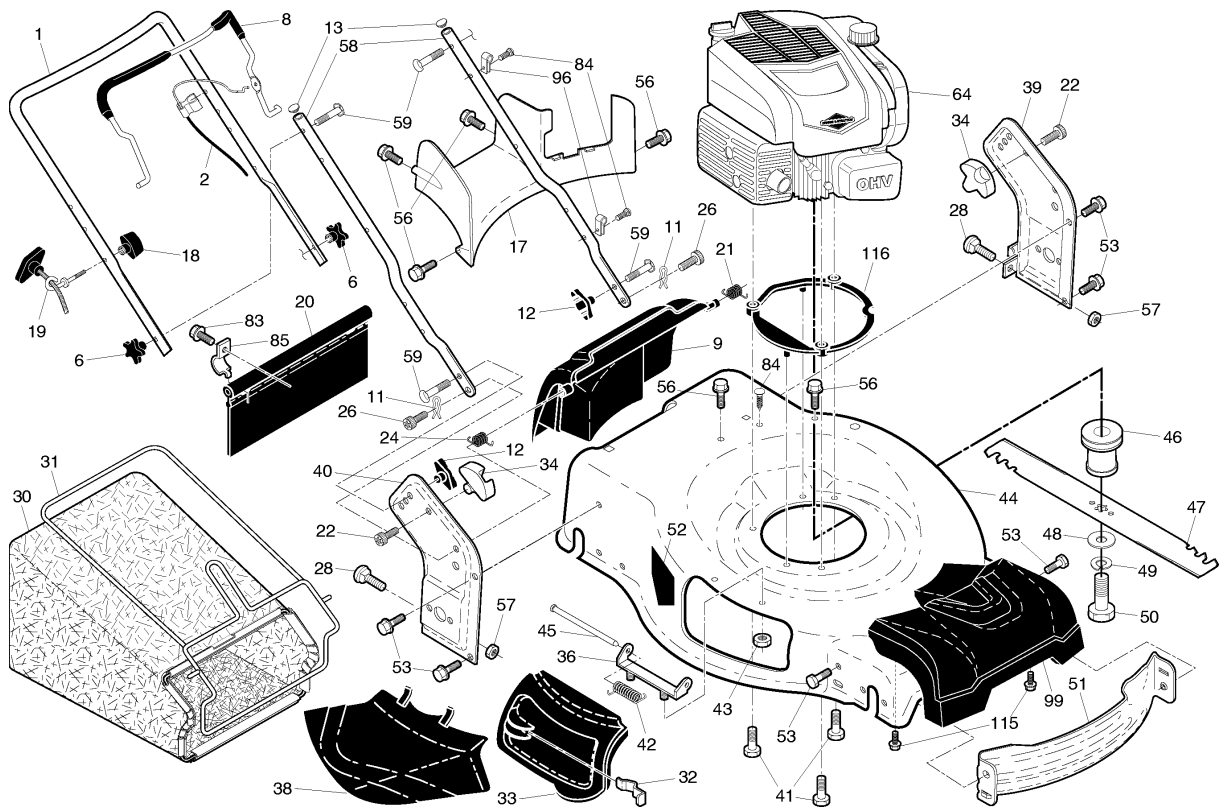

SPARE PARTS LIST

LAWN MOWERS: CONSUMER
WALK-BEHINDS

HU725AWDH, 96143012701, 2018-09

FRAME & ENGINE

HU725AWDH, 96143012701, 2018-09

Ref	Part No	Description	Remark	QTY	KIT
1	585 85 48-06	HANDLE	Upper Handle Assembly	1	
2	532 42 49-83	CABLE	Cable, Engine Zone Control	1	
6	532 18 23-98	KNOB	Handle Knob, Star	2	
8	587 68 93-02	BAIL ARM ASSY	Control Bar, Overmolded	1	
9	585 84 76-04	DOOR	Rear Door Assembly	1	
11	532 42 55-75	HAIR PIN COTTER	Hairpin, Door/Handle Pivot	2	
12	532 19 19-38	KNOB	Handle Knob, Standard	2	
13	532 43 75-16	PLUG	Plug, Lower Handle Bar	2	
17	581 78 21-01	BAFFLE	Rear Baffle	1	
18	581 91 26-01	KNOB	T-Knob	1	
19	581 90 21-01	GUIDE	Rope Guide	1	
20	532 44 45-37	DEFLECTOR	Rear Skirt	1	
21	532 41 99-49	SPRING	Spring, Rear Door, LH, Black	1	
22	532 14 18-41	SCREW	Screw, Panhead, Torx #20	2	
24	532 41 99-48	SPRING	Spring, Rear Door, RH, Grey	1	
26	532 41 99-45	SCREW	Screw, Rear Door/Handle Pivot	2	
28	586 21 25-01	BOLT	Bolt, Carriage 5/16-18 x 5/8	2	
30	580 94 34-08	GRASS BAG ASSY	Grassbag	1	
31	585 05 47-02	BAG FRAME	Frame, Grass Catcher	1	
32	532 44 11-92	LATCH	Latch, Mulcher Door	1	
33	532 41 99-27	MULCH DOOR	Mulcher Door	1	
34	532 43 81-34	BRACKET	Bracket, Grassbag	2	
36	532 17 57-35	HINGE	Bracket, Hinge	1	
38	532 42 61-29	DEFLECTOR	Discharge Deflector	1	
39	585 90 07-03	BRACKET	Handle Bracket, LH	1	
40	585 90 08-03	BRACKET	Handle Bracket, RH	1	
41	532 85 09-99	BOLT	Screw, Dogpoint 3/8-16 x 1-1/8	3	
42	532 19 30-00	HINGE	Spring, Hinge	1	
43	532 43 81-30	NUT	Nut, Hex	2	
44	581 70 83-62	HOUSING ASSY	Kit, Lawn Mower Housing	1	52
45	532 17 56-50	ROD	Rod, Hinge	1	
46	591 34 46-01	ADAPTER	Blade Adapter	1	
47	532 40 67-13	BLADE	"Blade, 22""	1	
48	532 85 10-74	WASHER	Washer, Hardened	1	
49	532 85 02-63	WASHER	Washer, Helical	1	
50	532 17 96-17	SCREW	Bolt, Hex Head, Grade 8 3/8-24 x 1-3/8	1	
51	532 43 05-99	BAFFLE	Front Baffle	1	
52	532 18 21-66	DECAL	Decal, Warning, Cut Finger	1	
53	817 00 05-10	BOLT	Screw	6	
56	817 41 13-12	SCREW	Screw, Hex Washer Head #13 x 3/4	6	
57	532 15 53-77	NUT	Nut, Hex	2	
58	585 90 82-03	HANDLE	Lower Handle	2	
59	532 19 15-74	HANDLE BOLT	Handle Bolt	4	
64	000 00 00-00	W/O DESCRIPTION	Engine, Briggs & Stratton, Model Number 104M02-0002-F1 (For engine service and replacement parts, call Briggs & Stratton at 1-800-233-3723)	1	
83	532 75 00-97	SCREW HEX HEAD RL508A/B	Screw, Hex Washer Head	2	
84	532 42 81-24	FASTENER	Fastener, Push	3	
85	532 43 45-30	BRACKET	Mounting Bracket, Rear Skirt	2	
96	532 19 79-91	CLIP	Clip, Cable	2	
99	585 66 87-01	FRONT COVER ASSY	Front Shroud Assembly	1	
115	581 33 00-01	SCREW EHHFT	Screw	2	
116	581 74 56-01	SPACER	Spacer, Engine	1	