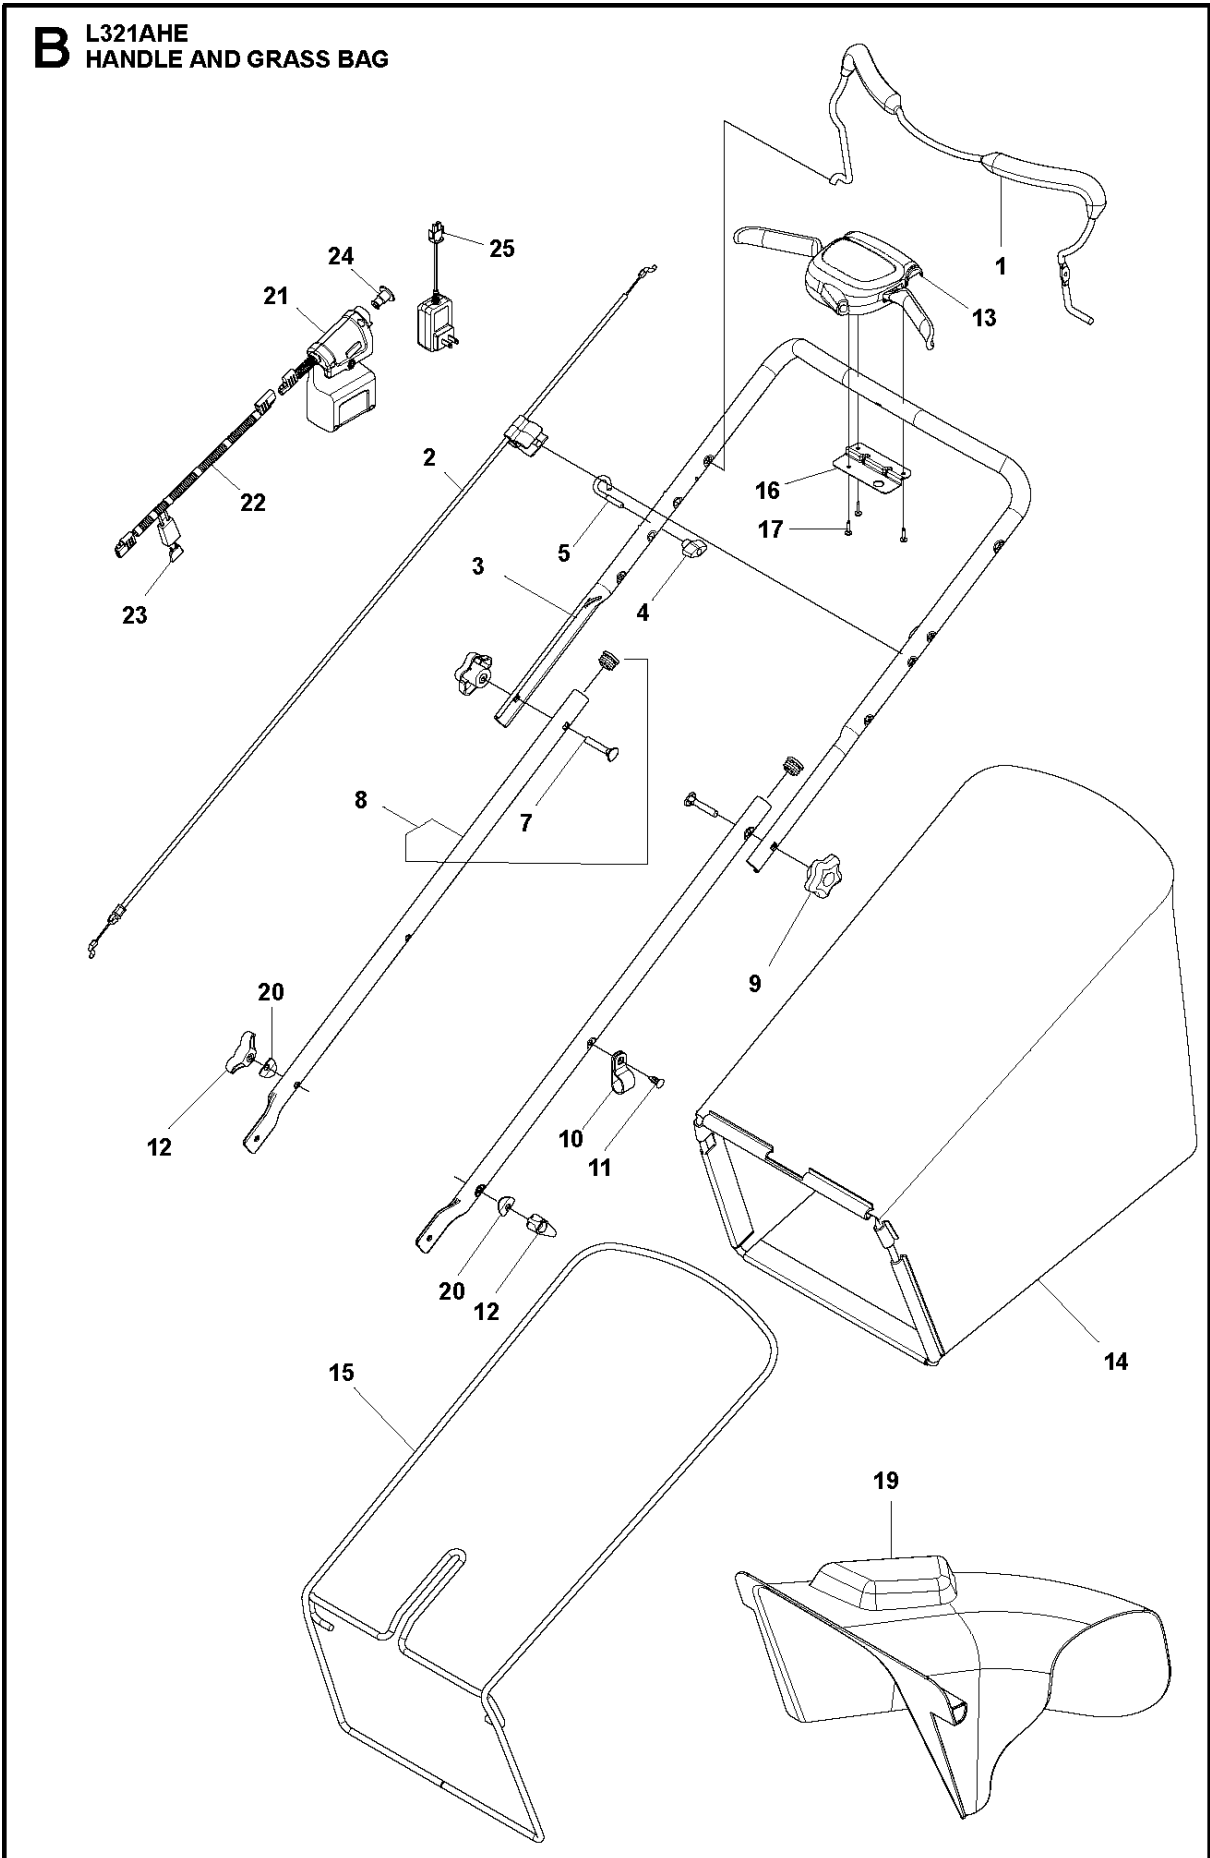

B L321AHE
HANDLE AND GRASS BAG

HANDLE

L321AHE, 96794990100, 2018-09

Ref	Part No	Description	Remark	QTY KIT
1	596 88 74-02	BAIL	Curved	1
2	532 42 74-97	CABLE	Operator Presence Bail	1
3	580 63 87-06	HANDLE	Curved	1
4	581 91 26-01	KNOB	T, Rope Guide	1
5	581 90 21-01	GUIDE	Rope	1
7	588 04 04-01	BOLT	Concave Head, Retaining	2
8	593 27 04-01	HANDLEBAR ASSY	Lower 2 piece, 3 Position	1
9	532 18 23-98	KNOB	Handle, Star	2
10	532 19 79-91	CLIP	P/Cable	1
11	532 42 81-24	FASTENER	Push, 0.250 X 0.783	1
12	532 19 19-38	KNOB	Handle, STANDARD	2
13	589 81 32-07	DRIVE CABLE	Control, AW2	1
14	587 10 04-09	GRASS BAG ASSY	"Husqvarna 21"" AWD"	1
15	586 92 91-02	BAG FRAME		1
16	587 24 93-02	BACKPLATE	Dual Trigger Control	1
17	532 18 16-98	SCREW		3
19	582 26 19-01	CHUTE		1
20	592 80 84-01	WASHER	Curved washer, 5/16	2
21	591 12 33-01	STARTER SYSTEM	Includes switch and battery	1
22	591 12 43-01	WIRING ASSY		1
23	532 42 59-37	FUSE		1
24	580 91 52-02	BUTTON		1
25	587 00 71-01	CHARGER		1