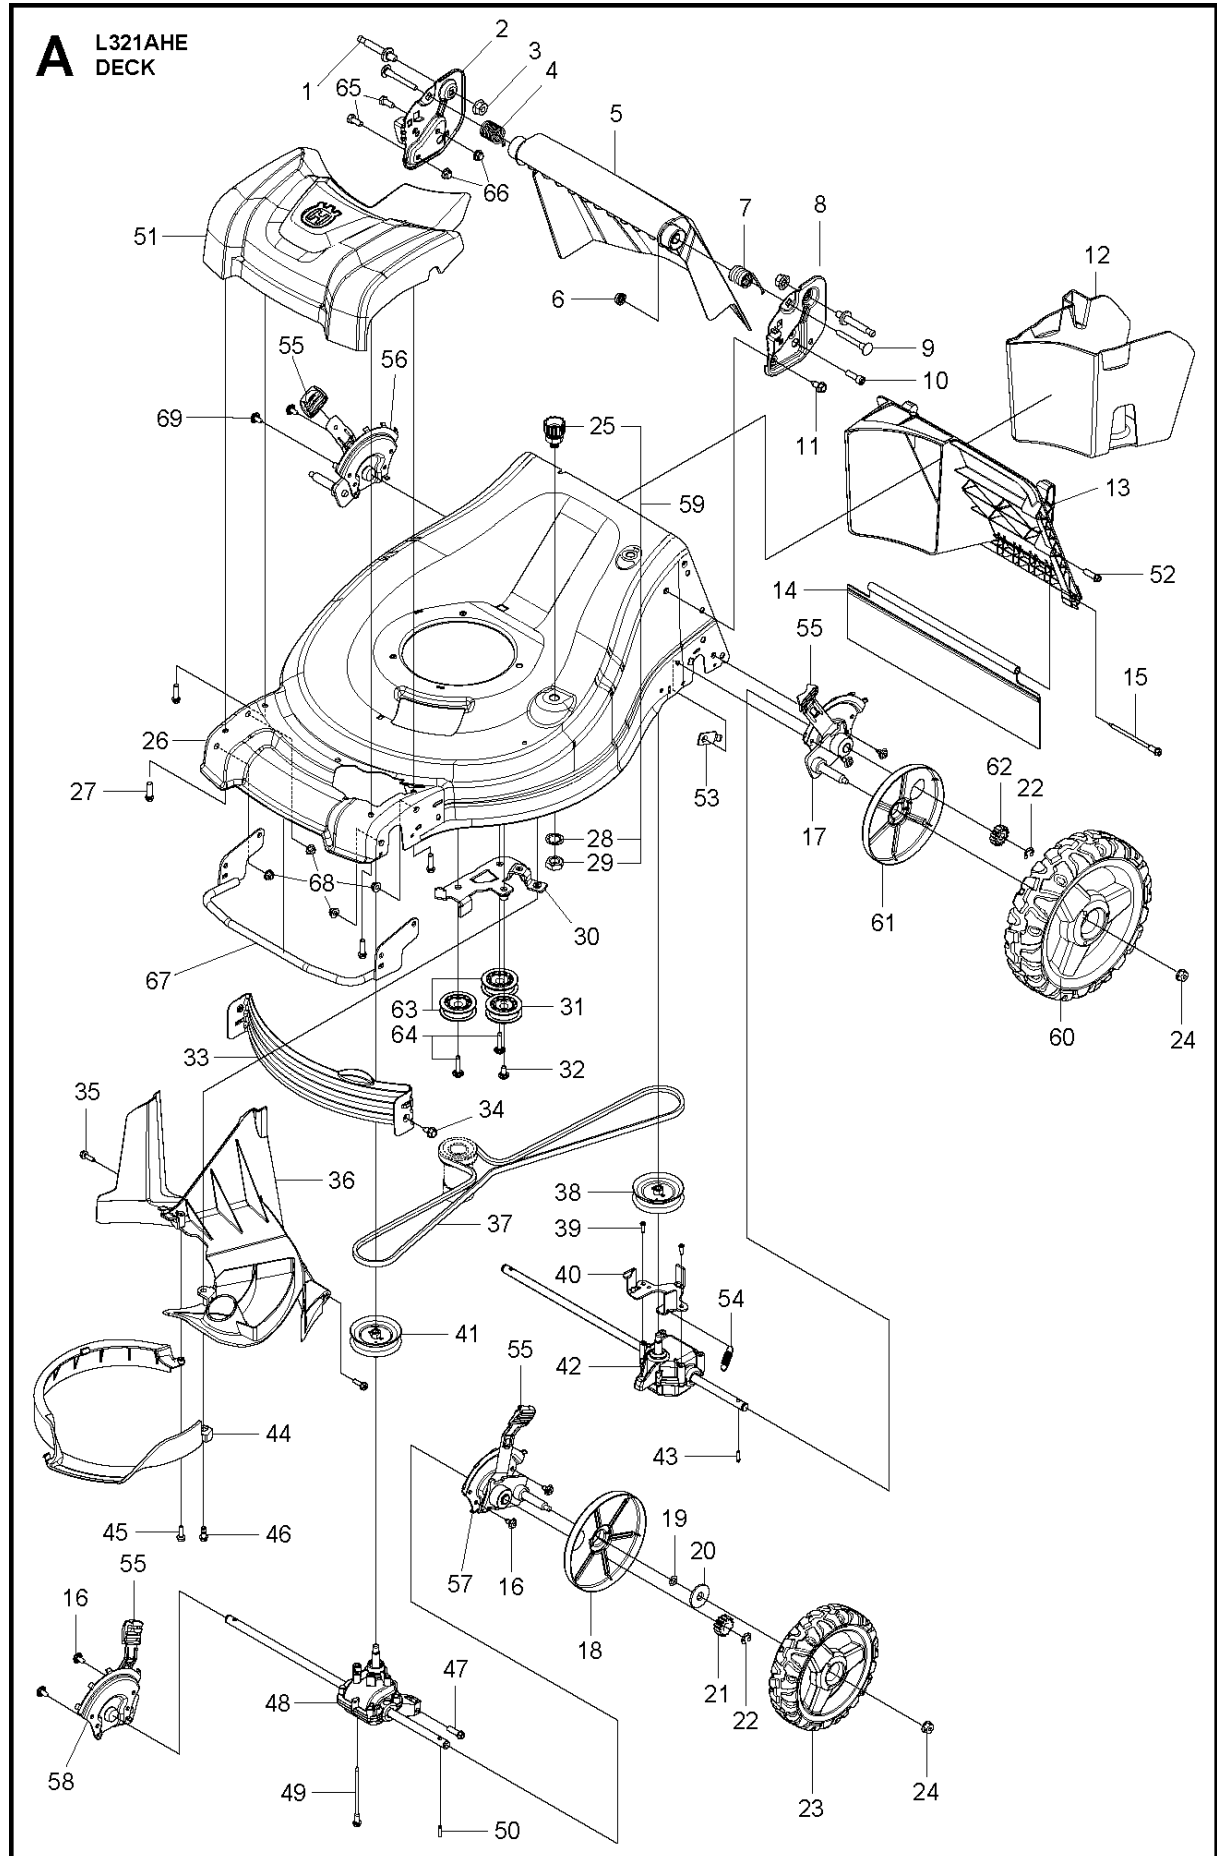

SPARE PARTS LIST

LAWN MOWERS: CONSUMER
WALK-BEHINDS

L321AHE, 96794990100, 2018-09

MOWER DECK / CUTTING DECK

L321AHE, 96794990100, 2018-09

Ref	Part No	Description	Remark	QTY	KIT
1	587 01 52-01	BOLT	Handle, Pivot, 5/16-18	2	
2	589 19 78-02	HANDLEBAR BRACKET	Adjustable Handle, Right	1	
3	587 59 99-01	NUT	Serrated Flange, 5/16-18	2	
4	587 25 06-01	SPRING	Right, Door	1	
5	586 13 80-07	DOOR	Rear	1	
6	532 41 32-84	NUT	Flanged, 3/8-16	1	
7	587 24 98-01	SPRING	Left, Door	1	
8	589 19 76-02	HANDLEBAR BRACKET	Adjustable Handle, Left	1	
9	587 19 89-01	BOLT	Pivot. 3/8-16	1	
10	587 28 11-01	SCREW	Hi-Lo, 5/16-14 X T-45	3	
11	817 00 05-10	BOLT	Hex, 5/16	2	
12	586 92 27-01	MULCHING PLUG		1	
13	586 13 75-01	INSERT	Rear	1	
14	586 69 88-01	GUARD	Rear	1	
15	587 43 82-01	SCREW	Hi-Lo, 5/16-14 X 4.10	1	
16	874 78 04-16	BOLT	1/4-20 Tri-lobe	8	
17	582 26 18-02	HEIGHT ADJUSTER	4-Point, Left Rear	1	
18	581 84 04-01	DUST COVER	Wheel	4	
19	532 19 74-80	O-RING		2	
20	532 06 77-25	WASHER	1/2 X 1-1/2 X .134	2	
21	532 40 48-35	PINION	14 Tooth, AWD	2	
22	812 00 00-58	E-CLIP	7/16, RE-Style	4	
23	580 36 53-01	WHEEL	8 x 2, AWD	2	
24	532 40 91-48	NUT	Hex Flange, 3/8-16	4	
25	532 41 97-35	HOSE FITTING	Blue	1	59
26	588 61 02-48	HOUSING ASSY	"21"" AWD"	1	
27	584 29 94-01	SCREW EHHFT	Hi-Lo, 5/16 X 1.00	4	
28	532 41 55-85	LOCKWASHER	Star	1	59
29	532 41 55-86	LOCK NUT	Hex	1	59
30	589 29 10-02	BRACKET	Idler, AWD	1	
31	596 85 66-01	PULLEY	Idler	1	
32	581 12 76-01	SCREW	1/4-20 Tri-lobe	1	
33	586 69 86-01	BAFFLE	Front	1	
34	817 00 05-10	BOLT	Hex, 5/16	2	
35	587 59 98-01	SCREW	Hi-Lo, 13-16 X.750	2	
36	586 56 04-01	BELT COVER	Belt/Rear Baffle	1	
37	580 36 46-09	BELT	Drive, AWD	1	
38	586 96 30-01	PULLEY	Transmission, AWD	1	
39	532 16 34-09	SCREW	12 X 5/8, Hi/Lo Thread	2	
40	581 15 25-02	BRACKET	Rear Transmission	1	
41	586 96 30-01	PULLEY	Transmission, AWD	1	
42	586 13 76-01	TRANSMISSION	AWD, Rear	1	
43	532 40 48-45	PAWL, DRIVE	Drive	2	
44	587 08 10-01	STRIPPER	Stripper	1	
45	587 59 98-01	SCREW	Hi-Lo, 13-16 X.750	1	
46	581 72 61-01	BOLT	Shoulder, 1/4-20 Tri-lobe	1	
47	584 29 94-01	SCREW EHHFT	Hi-Lo, 5/16 X 1.00	1	
48	589 48 62-01	TRANSMISSION	AWD, Front	1	
49	587 43 82-01	SCREW	Hi-Lo, 5/16-14 X 4.10	1	
50	532 40 48-45	PAWL, DRIVE	Drive	2	
51	586 71 37-01	FRONT COVER ASSY	Drive, AWD, Husqvarna	1	
52	587 28 11-01	SCREW	Hi-Lo, 5/16 X 1.00	1	
53	587 14 73-01	STRAP	Height Adjuster Bracket	2	
54	581 35 13-01	SPRING	Return, Rear Transmission	1	
55	532 70 10-37	KNOB	Ergonomic	4	
56	582 26 18-01	HEIGHT ADJUSTER	4-Point, Right Rear	1	
57	586 92 01-09	HEIGHT ADJUSTER	4-Point, Left Front	1	
58	586 92 01-11	HEIGHT ADJUSTER	4-Point, Right Front	1	
59	532 42 11-14	WATER CONNECTOR	Kit	1	25, 28, 29
60	501 06 70-01	WHEEL ASSY	"Rear, 11""	2	
61	587 25 17-01	DUST COVER	Rear	2	
62	587 23 24-01	PINION	Rear	2	
63	596 85 66-02	PULLEY		2	
64	581 33 45-01	BOLT		2	