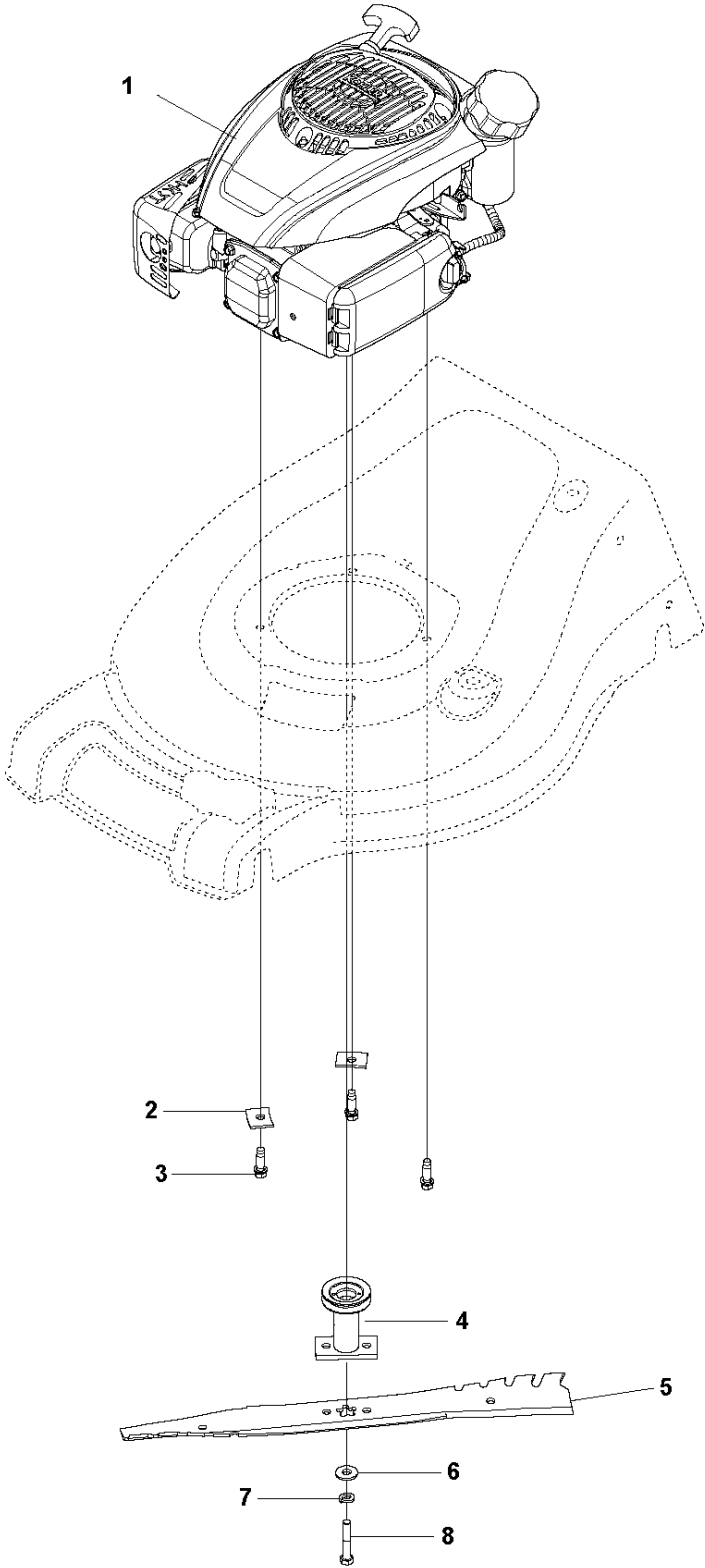

C L321AHE
ENGINE

ENGINE

L321AHE, 96794990100, 2018-09

Ref	Part No	Description	Remark	QTY KIT
1	000 00 00-00	W/O DESCRIPTION	KOHLER HD775-3023 FOR SERVICE & PARTS 1-800-544-2444	1
2	532 12 50-78	WASHER	Engine	2
3	532 15 04-06	BOLT	Engine, 3/8-16	3
4	590 04 42-01	ADAPTER	"25, 21"" AWD"	1
5	586 85 96-02	BLADE	High Lift	1
6	532 85 10-74	WASHER	Hardened	1
7	532 85 02-63	WASHER	3/8, Helical Spring	1
8	582 38 84-01	BOLT	Blade, Hex Head Machine Screw	1