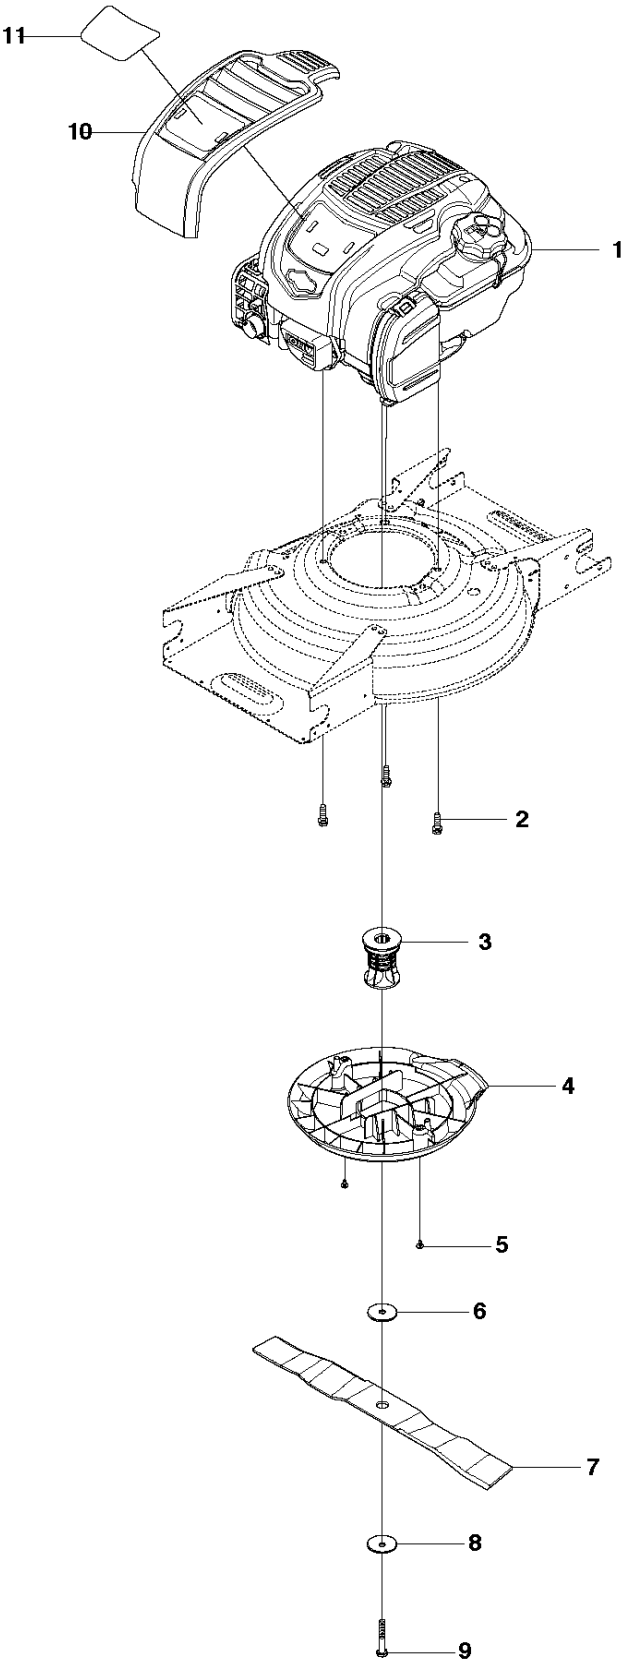

C LB 253S
ENGINE

ENGINE

LB 253S, 967656401, 2018-10

Ref	Part No	Description	Remark	QTY KIT
1	.	TBD	104M020022H1	1
2	532 15 04-06	BOLT		3
3	588 64 57-02	BLADE SUPPORT		1
4	501 96 81-01	BELT COVER		1
5	502 43 52-01	SCREW ITPANTT		2
6	503 25 94-01	WASHER		1
7	502 88 14-10	MOWER BLADE		1
8	503 33 25-01	SPRING		1
9	504 45 64-03	SCREW EHHI		1
10	.	TBD		1
11	.	TBD		1