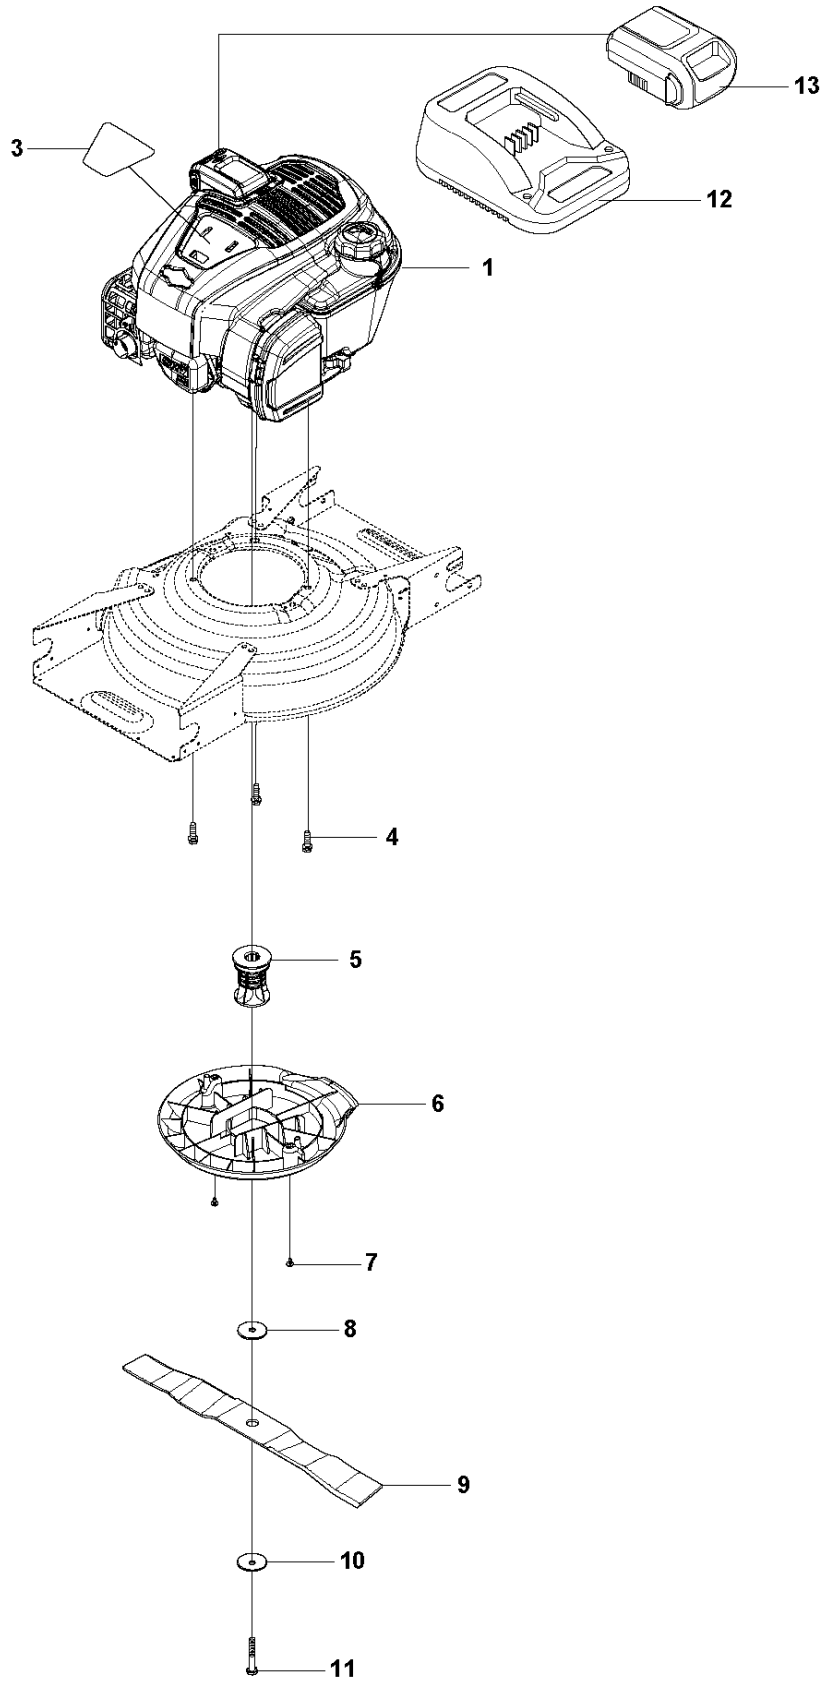

C LB 348SI
ENGINE

ENGINE

LB 348SI, 967656501, 2018-10

Ref	Part No	Description	Remark	QTY KIT
1	.	TBD	104M0B0069H1	1
3	.	TBD		1
4	532 15 04-06	BOLT		3
5	588 64 57-02	BLADE SUPPORT		1
6	501 96 81-01	BELT COVER		1
7	502 43 52-01	SCREW ITPANTT		2
8	503 25 94-01	WASHER		1
9	502 88 13-10	BLADE		1
10	503 33 25-01	SPRING		1
11	504 45 64-03	SCREW EHHI		1
12	587 35 68-01	CHARGER		1
13	587 35 67-01	BATTERY		1