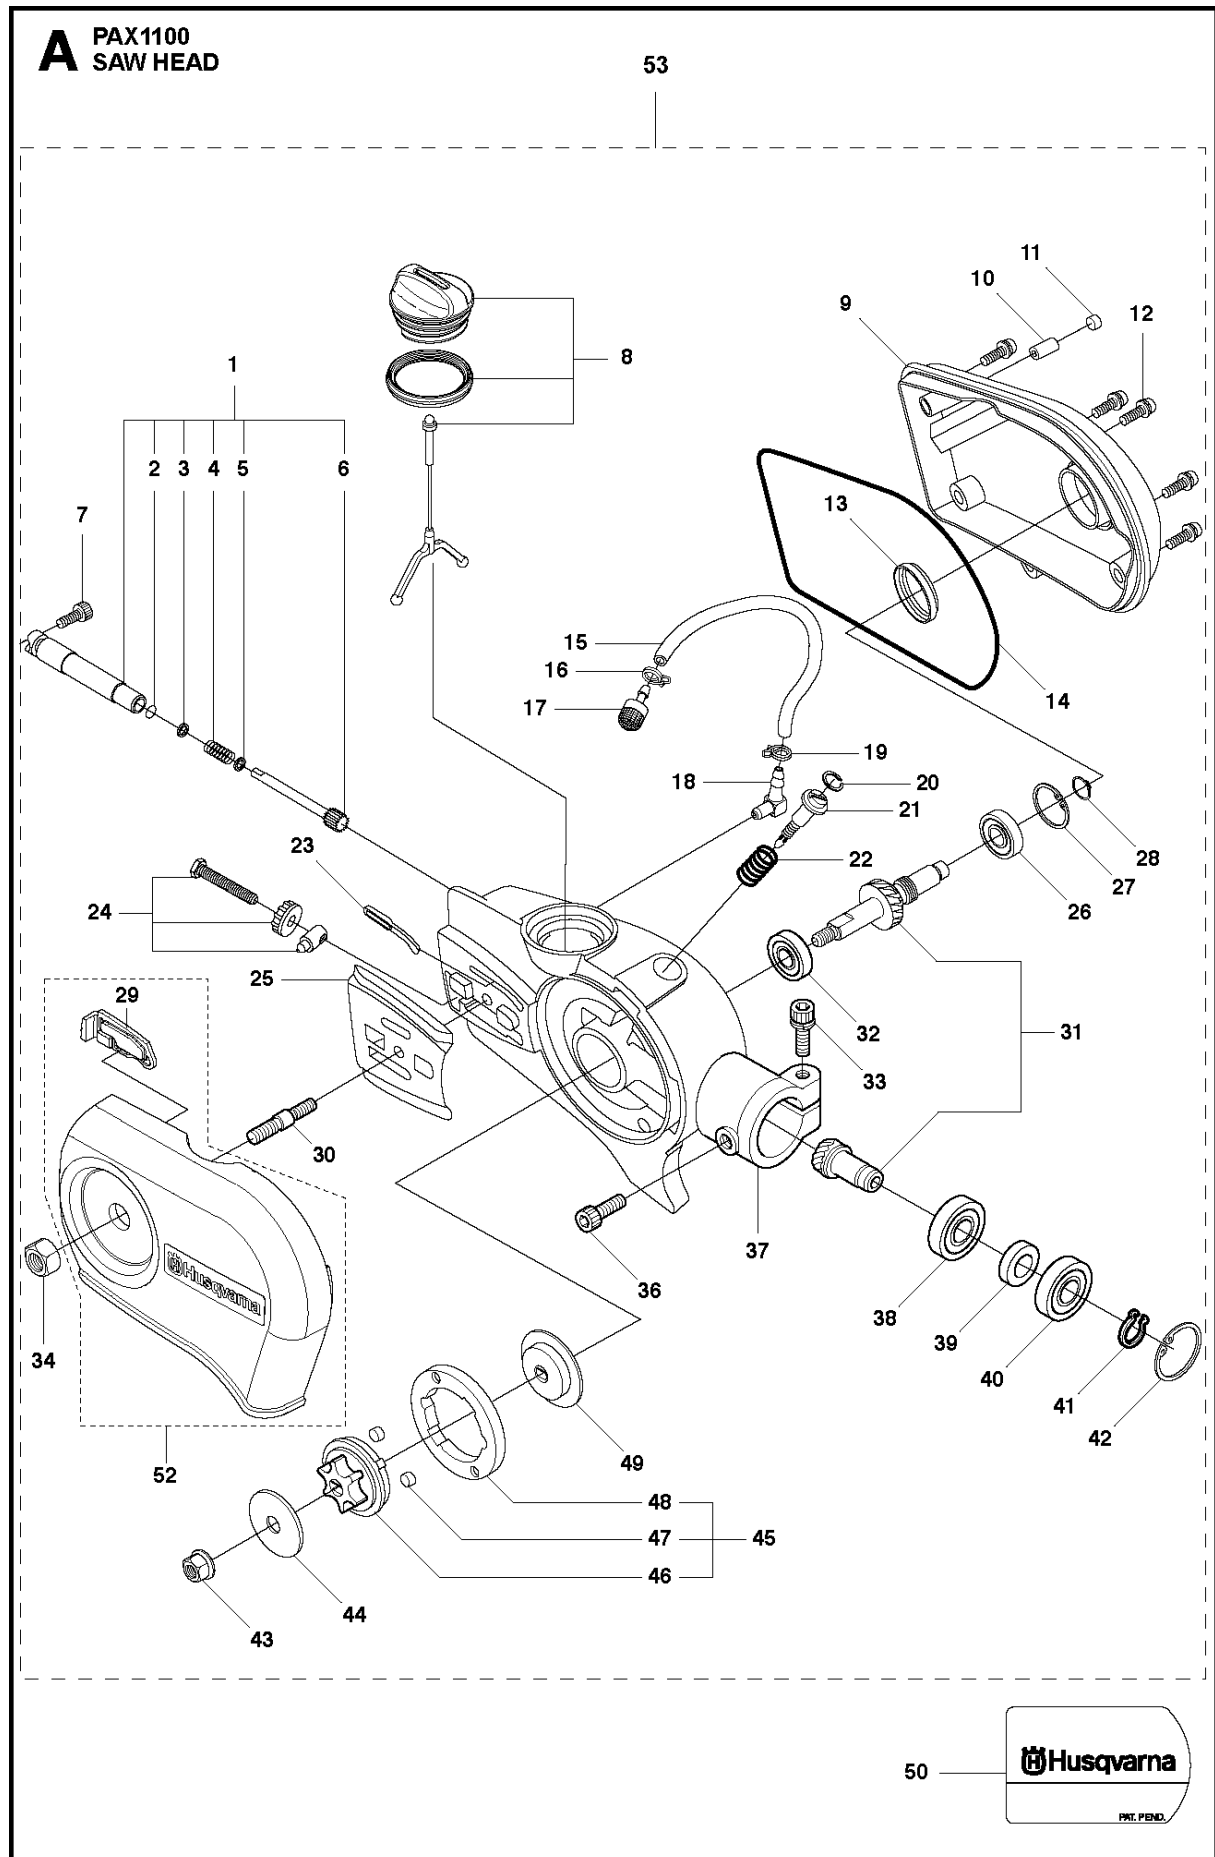

SPARE PARTS LIST

ACCESSORIES AND TOOLS

POLE SAW ATTACHMENT PAX1100
(967688301)

SAW HEAD

POLE SAW ATTACHMENT PAX1100 (967688301)

Ref	Part No	Description	Remark	QTY	KIT
1	537 29 92-01	OIL PUMP ASSY		1	53
2	740 42 03-00	O-RING		1	53
3	503 23 00-16	WASHER		1	53
4	503 18 49-01	SPRING		1	53
5	503 23 00-16	WASHER		1	53
6	503 80 83-02	PUMP PISTON		1	53
7	725 53 27-55	SCREW IHSCM		1	53
8	537 28 15-02	TANK CAP ASSY		1	53
9	537 22 75-01	HUB CAP		1	53
10	537 04 03-01	VALVE		1	53
11	503 98 13-01	PLUG		1	53
12	725 53 29-55	SCREW IHSCM		5	53
13	537 33 01-01	SEALING		1	53
14	537 29 10-01	O-RING		1	53
15	537 29 11-01	HOSE		1	53
16	537 37 15-01	HOSE CLAMP		1	53
17	504 71 00-03	OIL PLUMMET		1	53
18	504 34 00-04	FITTING		1	53
19	537 37 15-01	HOSE CLAMP		1	53
20	537 29 09-01	CIRCLIP		1	53
21	537 05 68-01	ADJUSTER		1	53
22	503 97 82-01	SPRING		1	53
23	537 33 17-01	OIL DUCT		1	53
24	537 22 82-01	CHAIN TENSIONER		1	53
25	537 19 42-01	CHAIN GUIDE PLATE		1	53
26	738 21 00-04	BALL BEARING		1	53
27	735 31 27-10	CIRCLIP		1	53
28	735 31 12-00	CIRCLIP		1	53
29	575 55 37-01	SEALING PLATE		1	52, 53
30	576 29 30-01	BAR BOLT	M7-M8	1	53
31	537 29 90-01	GEAR WHEEL KIT		1	53
32	738 21 99-04	BALL BEARING		1	53
33	725 53 33-55	SCREW IHSCM		1	53
34	731 23 18-01	HEXAGON NUT		1	53
36	725 53 27-55	SCREW IHSCM		1	53
37	537 22 74-01	HOUSING		1	53
38	738 21 99-04	BALL BEARING		1	53
39	537 24 77-01	SPACER		1	53
40	738 21 99-04	BALL BEARING		1	53
41	735 31 11-00	CIRCLIP		1	53
42	735 31 25-10	CIRCLIP		1	53
43	731 71 16-51	HEXAGON NUT FLANGE		1	53
44	503 23 00-68	WASHER		1	53
45	537 27 18-01	FLYWHEEL		1	53
46	537 27 15-01	HUB		1	53
47	537 27 17-01	RUBBER BUSHING		2	53
48	537 27 14-01	RING		1	53
49	537 27 16-01	HUB CAP		1	53
50	537 23 00-01	LABEL		1	
52	575 54 18-01	CHAIN GUARD		1	53
53	537 24 71-02	CUTTING HEAD ASSY		1	