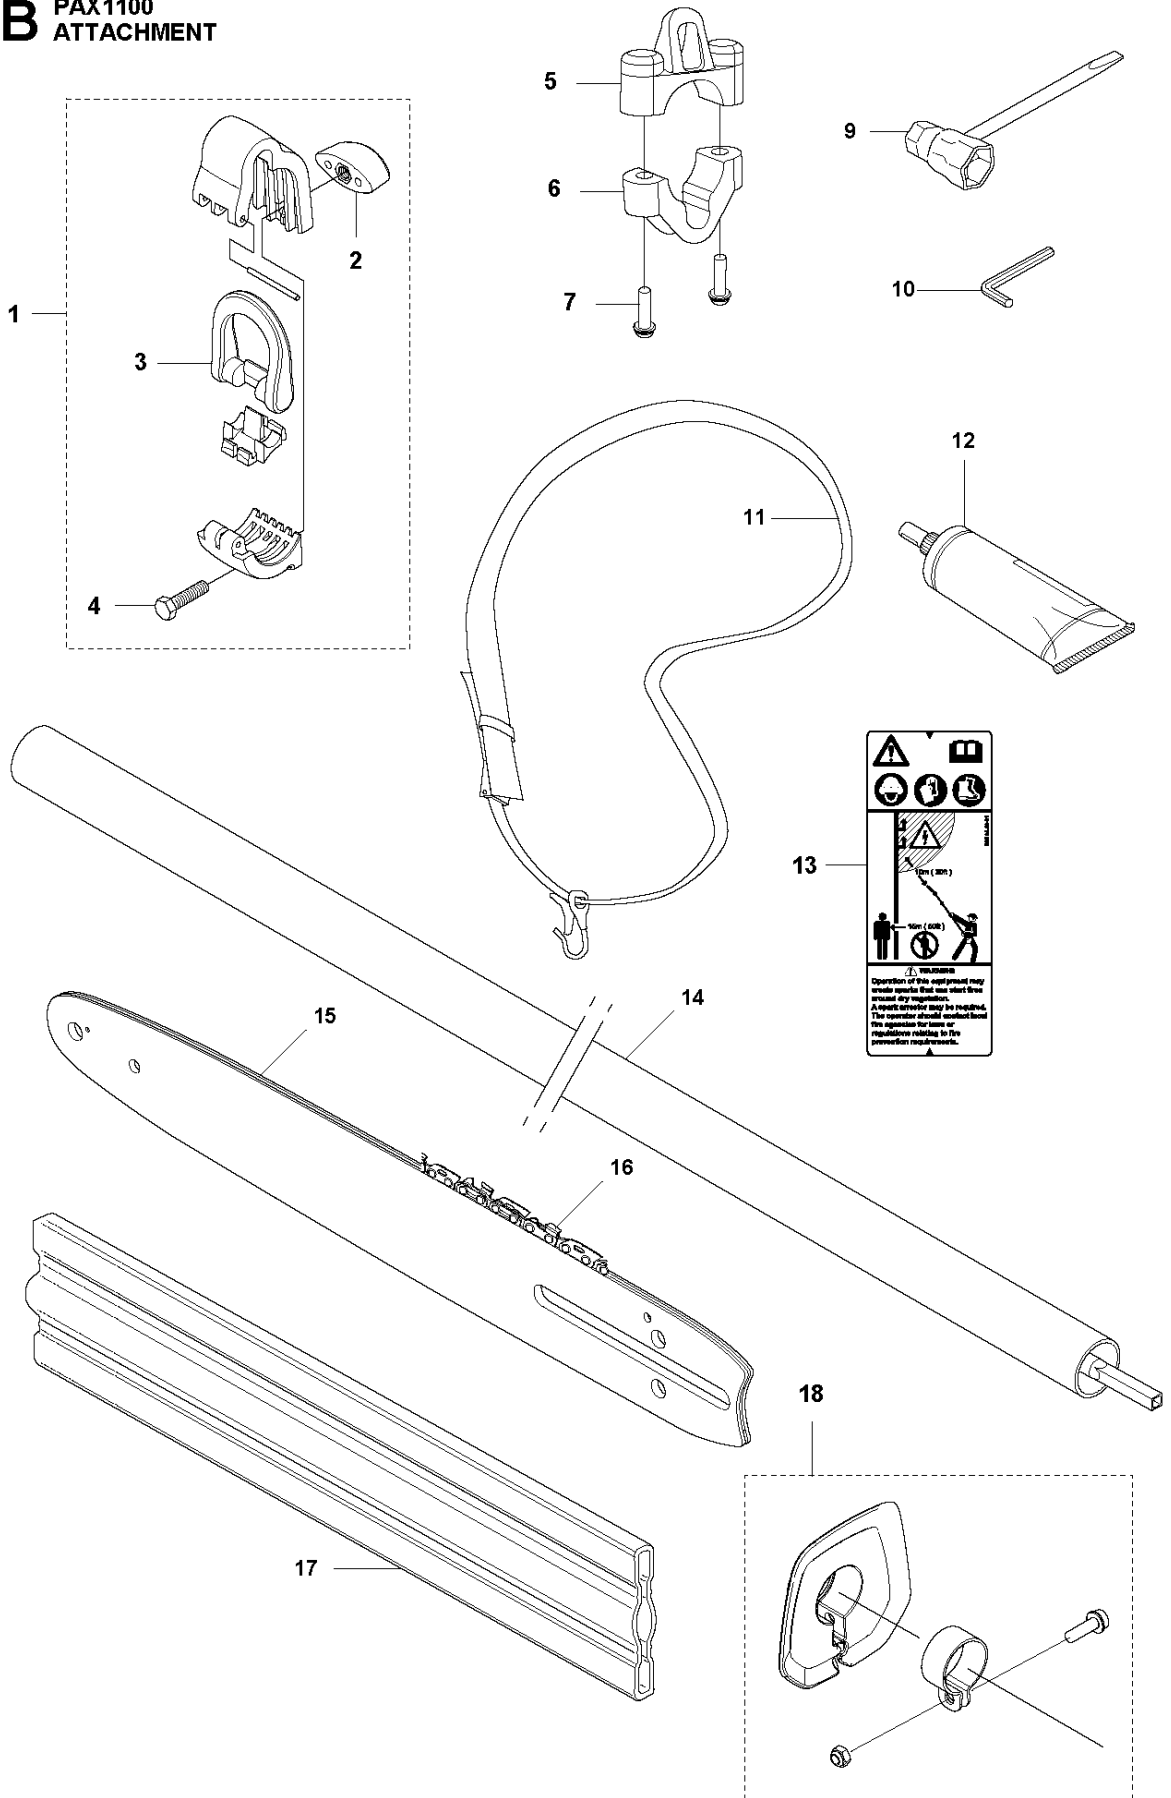

B PAX1100
ATTACHMENT

ATTACHMENTS

POLE SAW ATTACHMENT PAX1100 (967688301)

Ref	Part No	Description	Remark	QTY	KIT
1	537 35 36-01	LOOP		1	
2	537 13 04-02	KNOB		1	6
3	537 35 01-01	LOOP		1	6
4	725 23 31-51	SCREW		1	6
5	545 11 33-01	CLAMP		1	
6	545 05 66-01	CLAMP		1	
7	530 01 59-40	SCREW		1	
9	501 69 17-01	COMBINATION WRENCH		1	7
10	503 55 86-01	SPANNER		1	7
11	537 21 62-01	HARNESS		1	
12	579 06 49-01	GREASE		1	
13	585 94 40-01	DECAL		1	
14	587 97 21-04	TUBE ASSY		1	
15	501 95 92-40	BAR	10"	1	
15	501 95 92-45	BAR	12"	1	
16	576 93 65-45	SAW CHAIN	12"	1	
16	576 93 65-40	SAW CHAIN	10"	1	
17	537 12 99-01	BAR GUARD		1	
18	579 48 86-01	HAND GUARD ASSY		1