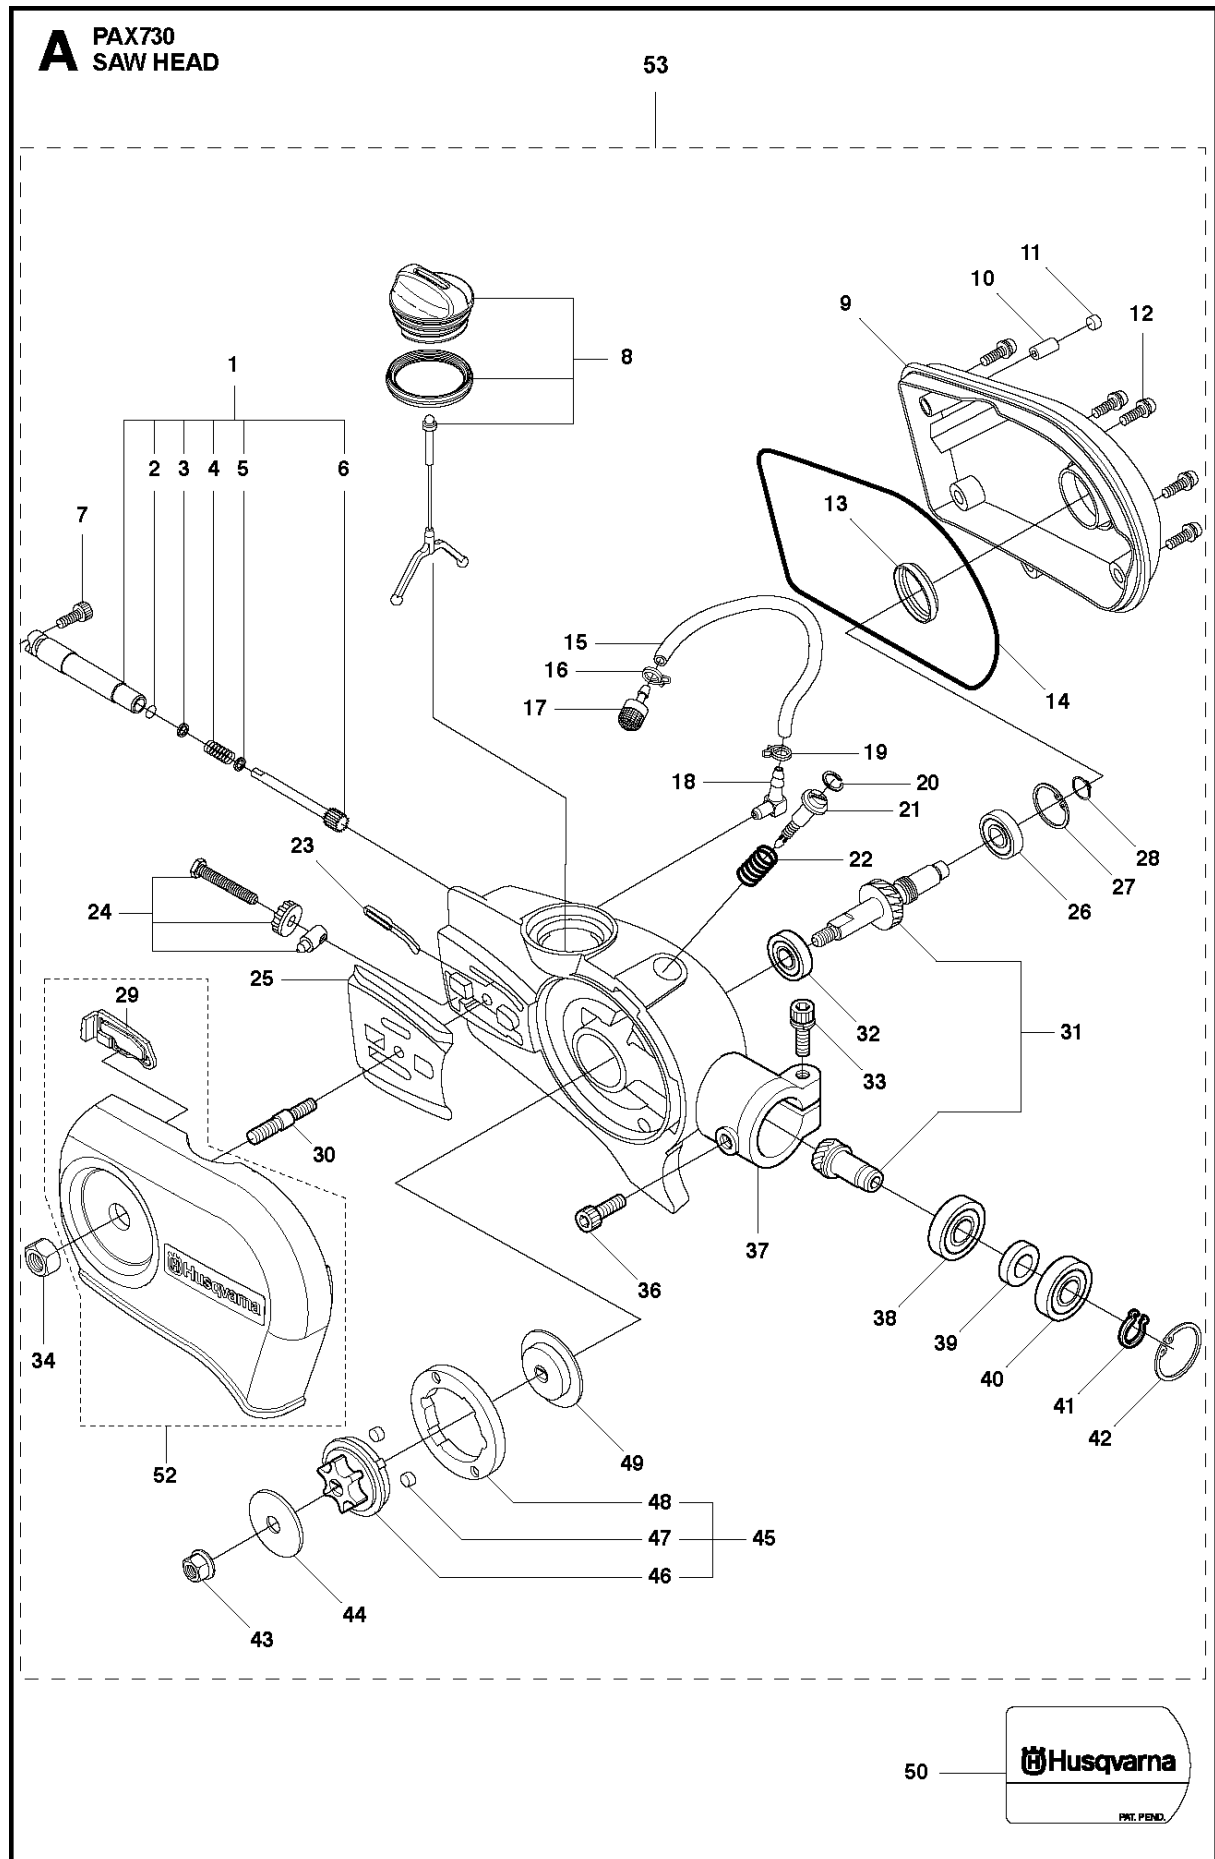

SPARE PARTS LIST

ACCESSORIES AND TOOLS

POLE SAW ATTACHMENT PAX730
(967688201)

SAW HEAD

POLE SAW ATTACHMENT PAX730 (967688201)

Ref	Part No	Description	Remark	QTY	KIT
1	537 29 92-01	OIL PUMP ASSY		1	53
2	740 42 03-00	O-RING		1	53
3	503 23 00-16	WASHER		1	53
4	503 18 49-01	SPRING		1	53
5	503 23 00-16	WASHER		1	53
6	503 80 83-02	PUMP PISTON		1	53
7	725 53 27-55	SCREW IHSCM		1	53
8	537 28 15-02	TANK CAP ASSY		1	53
9	537 22 75-01	HUB CAP		1	53
10	537 04 03-01	VALVE		1	53
11	503 98 13-01	PLUG		1	53
12	725 53 29-55	SCREW IHSCM		5	53
13	537 33 01-01	SEALING		1	53
14	537 29 10-01	O-RING		1	53
15	537 29 11-01	HOSE		1	53
16	537 37 15-01	HOSE CLAMP		1	53
17	504 71 00-03	OIL PLUMMET		1	53
18	504 34 00-04	FITTING		1	53
19	537 37 15-01	HOSE CLAMP		1	53
20	537 29 09-01	CIRCLIP		1	53
21	537 05 68-01	ADJUSTER		1	53
22	503 97 82-01	SPRING		1	53
23	537 33 17-01	OIL DUCT		1	53
24	537 22 82-01	CHAIN TENSIONER		1	53
25	537 19 42-01	CHAIN GUIDE PLATE		1	53
26	738 21 00-04	BALL BEARING		1	53
27	735 31 27-10	CIRCLIP		1	53
28	735 31 12-00	CIRCLIP		1	53
29	575 55 37-01	SEALING PLATE		1	52, 53
30	576 29 30-01	BAR BOLT	M7-M8	1	53
31	537 29 90-01	GEAR WHEEL KIT		1	53
32	738 21 99-04	BALL BEARING		1	53
33	725 53 33-55	SCREW IHSCM		1	53
34	731 23 18-01	HEXAGON NUT		1	53
36	725 53 27-55	SCREW IHSCM		1	53
37	537 22 74-01	HOUSING		1	53
38	738 21 99-04	BALL BEARING		1	53
39	537 24 77-01	SPACER		1	53
40	738 21 99-04	BALL BEARING		1	53
41	735 31 11-00	CIRCLIP		1	53
42	735 31 25-10	CIRCLIP		1	53
43	731 71 16-51	HEXAGON NUT FLANGE		1	53
44	503 23 00-68	WASHER		1	53
45	537 27 18-01	FLYWHEEL		1	53
46	537 27 15-01	HUB		1	53
47	537 27 17-01	RUBBER BUSHING		2	53
48	537 27 14-01	RING		1	53
49	537 27 16-01	HUB CAP		1	53
50	537 23 00-01	LABEL		1	
52	575 54 18-01	CHAIN GUARD		1	53
53	537 24 71-02	CUTTING HEAD ASSY		1	