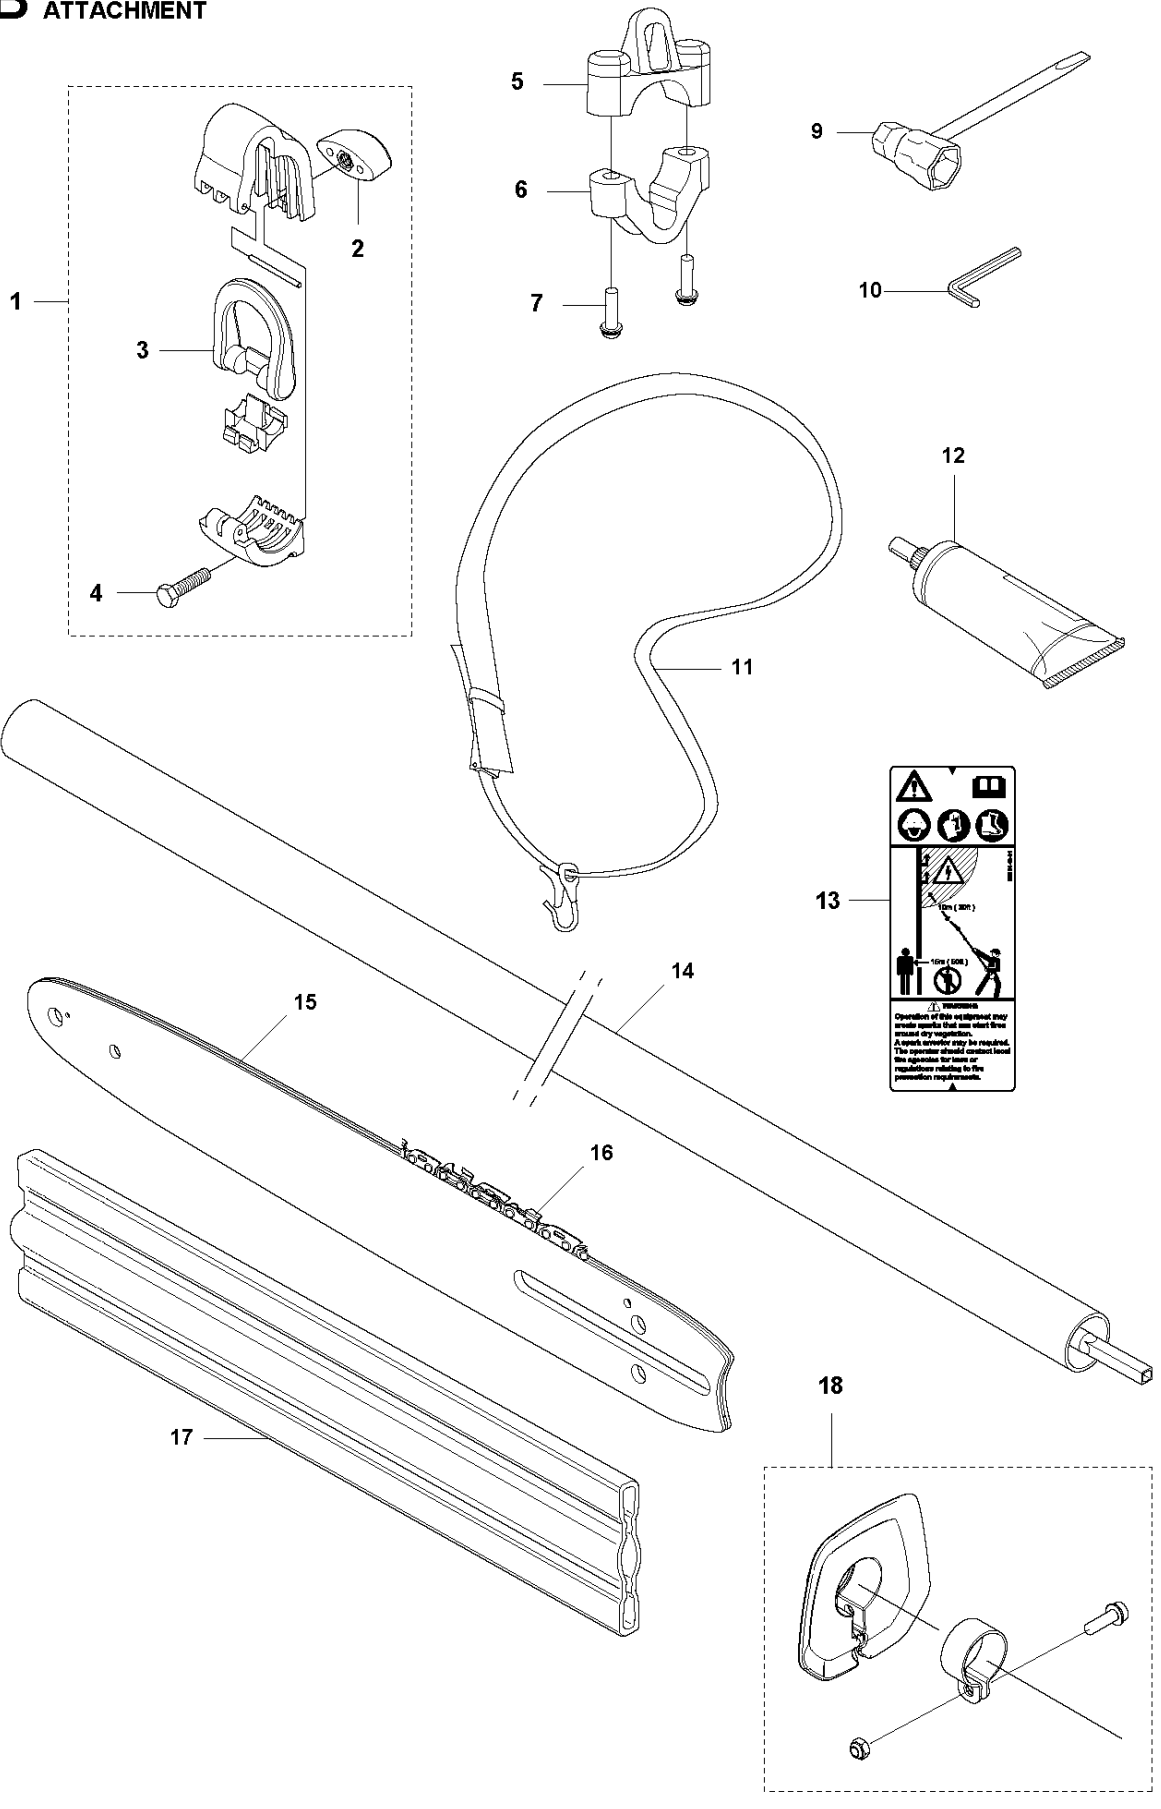

B PAX730
ATTACHMENT

ATTACHMENTS

POLE SAW ATTACHMENT PAX730 (967688201)

Ref	Part No	Description	Remark	QTY	KIT
1	537 35 36-01	LOOP		1	
2	537 13 04-02	KNOB		1	
3	537 35 01-01	LOOP		1	
4	725 23 31-51	SCREW		1	
5	545 11 33-01	CLAMP		1	
6	545 05 66-01	CLAMP		1	
7	530 01 59-40	SCREW		1	
9	501 69 17-01	COMBINATION WRENCH		1	7
10	503 55 86-01	SPANNER		1	7
11	537 21 62-01	HARNESS		1	
12	579 06 49-01	GREASE		1	
13	585 94 40-01	DECAL		1	
14	587 98 81-02	TUBE ASSY		1	
15	501 95 92-40	BAR	10"	1	
15	501 95 92-45	BAR	12"	1	
16	576 93 65-40	SAW CHAIN	10"	1	
16	576 93 65-45	SAW CHAIN	12"	1	
17	537 12 99-01	BAR GUARD		1	
18	579 48 86-01	HAND GUARD ASSY		1