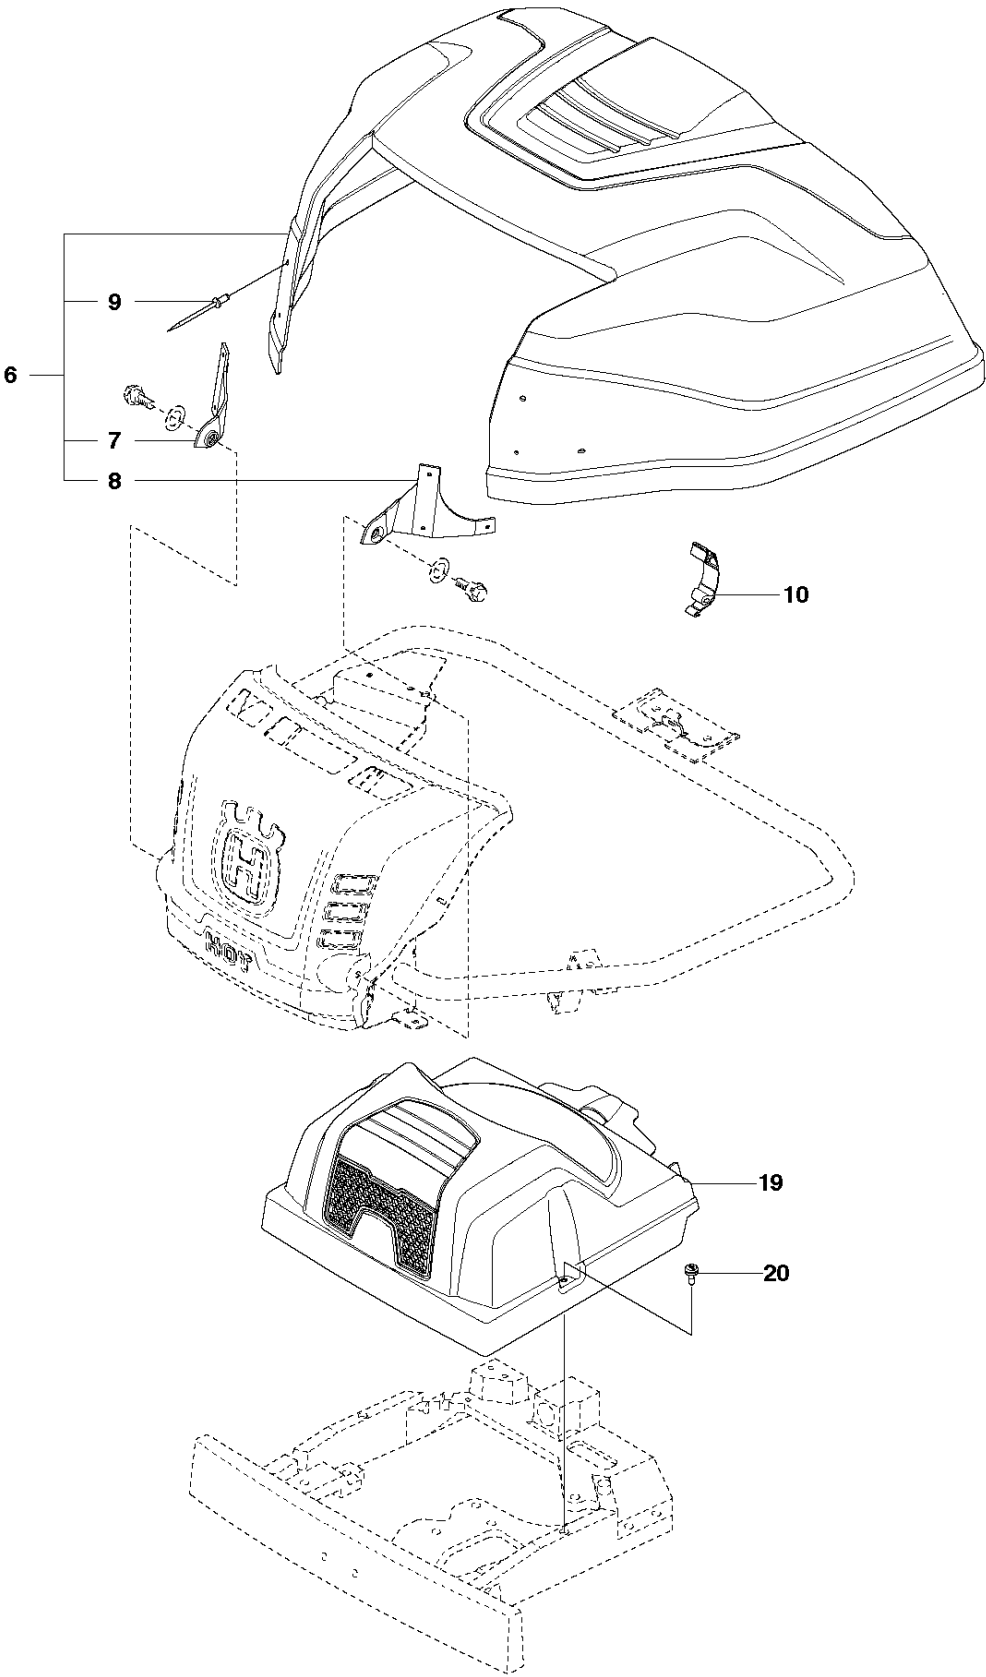

COVER - 1

COVER

R216 AWD, 967291202, 2018

Ref	Part No	Description	Remark	QTY	KIT
6	577 61 49-01	ENGINE HOOD ASSY		1	
7	578 11 65-01	HINGE		1	6
8	578 11 65-02	HINGE		1	6
9	722 79 54-02	RIVET		6	6
10	588 46 28-03	SNAP LOCKING		1	
19	578 26 13-04	TRANSMISSION COVER		1	
20	574 85 62-01	SCREW		2