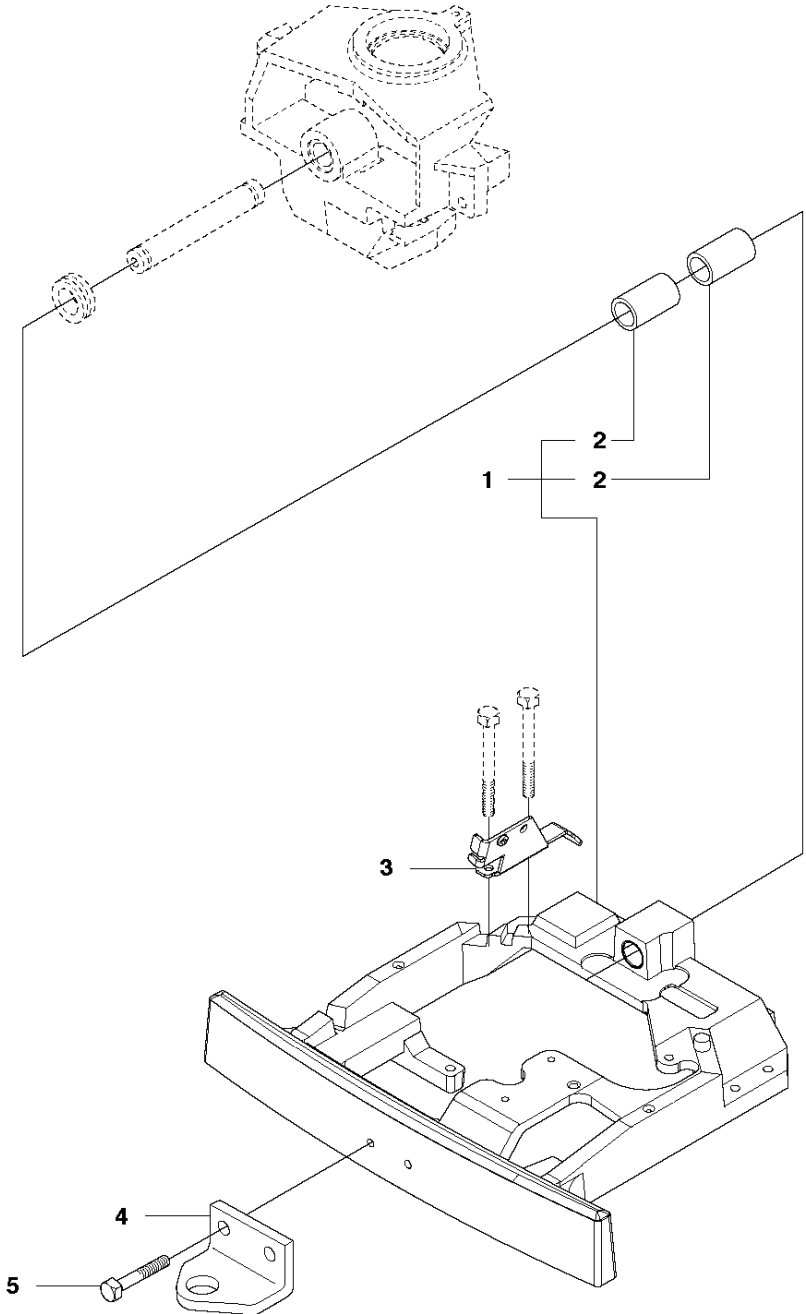

CHASSIS, REAR - 1

CHASSIS REAR

R216 AWD, 967291202, 2018

Ref	Part No	Description	Remark	QTY	KIT
1	582 24 46-01	BRACKET		1	
2	506 98 61-02	GLIDLAGER		2	1
3	544 26 21-01	BRACKET		1	
4	506 88 99-01	HITCH		1	
5	725 24 93-71	SCREW EHHM		2