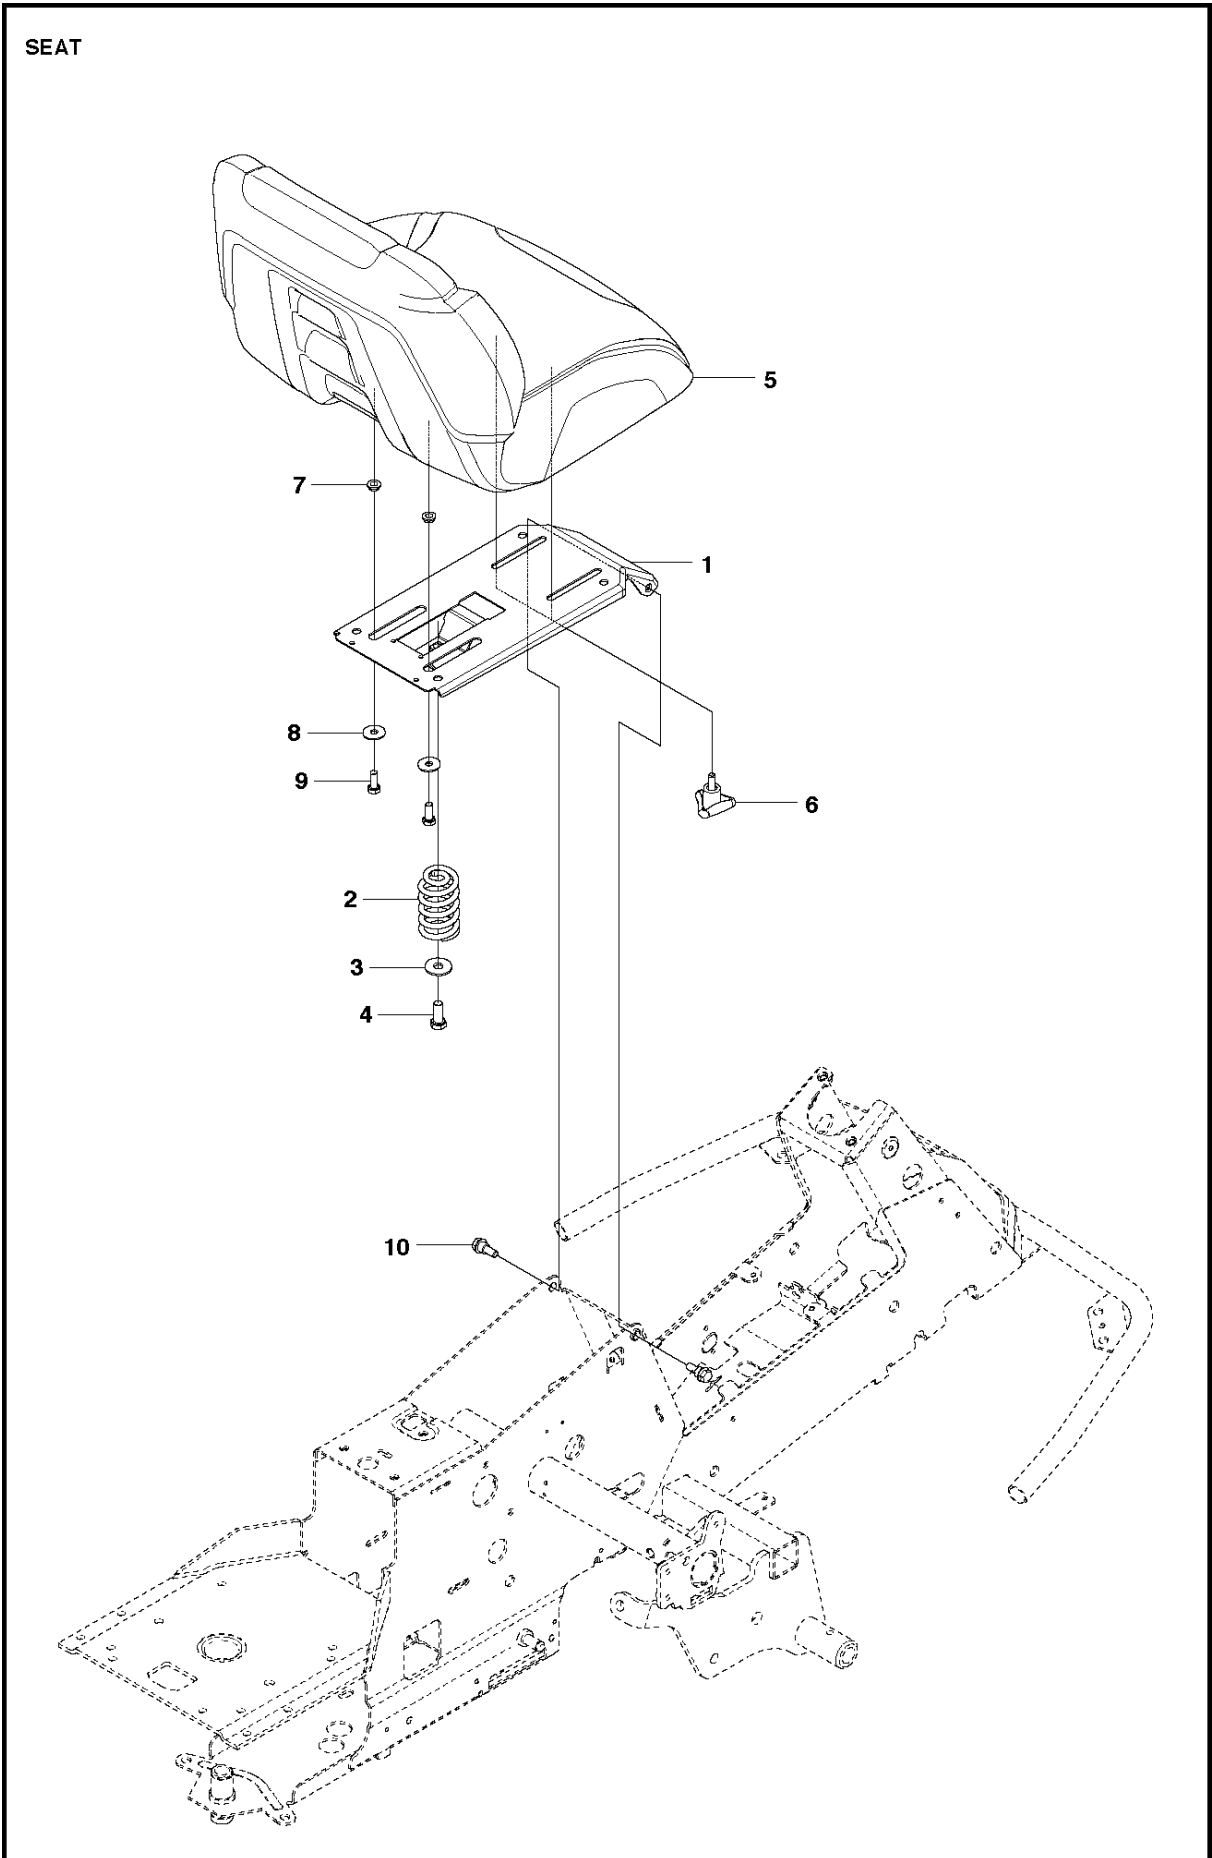

SEAT

R216 AWD, 967291202, 2018

Ref	Part No	Description	Remark	QTY KIT
1	587 15 27-01	SEAT BRACKET		1
2	506 91 53-01	COMPRESSION SPRING		1
3	734 11 74-41	WASHER		1
4	725 24 93-71	SCREW EHHM		1
5	587 39 76-01	SEAT		1
6	585 06 52-02	KNOB		2
7	506 56 53-01	BUSHING		2
8	734 11 64-41	WASHER		2
9	725 24 51-71	SCREW EHHM		2
10	506 59 74-01	SCREW EHHFM		2