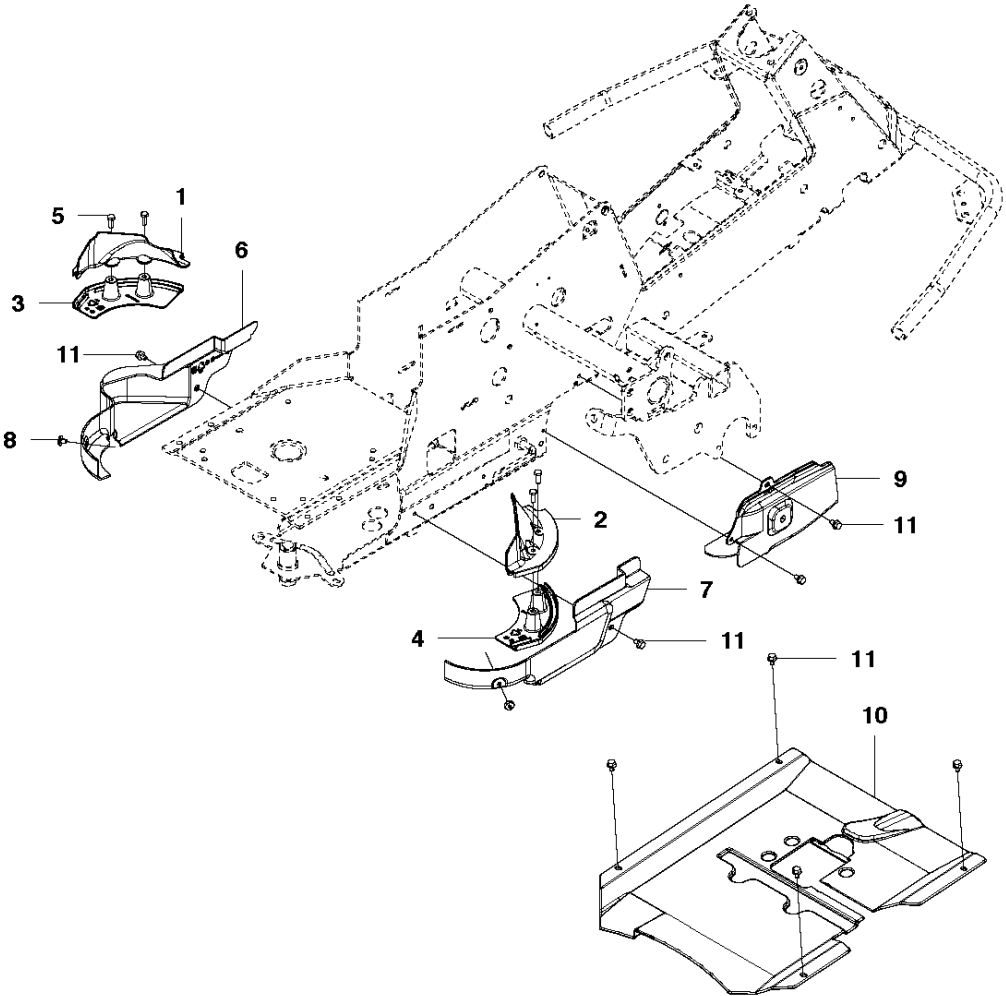

COVER - 3

COVER

R216 AWD, 967291202, 2018

Ref	Part No	Description	Remark	QTY KIT
1	510 22 25-01	BELT COVER		1
2	510 22 25-02	BELT COVER		1
3	510 22 27-01	BELT COVER		1
4	510 22 27-02	BELT COVER		1
5	535 42 58-02	SCREW IHPANM		4
6	510 22 23-03	BELT COVER		1
7	510 22 24-01	BELT COVER		1
8	522 55 73-01	SCREW		2
9	516 01 88-01	BELT COVER		1
10	510 43 62-03	BELT COVER		1
11	725 23 64-61	SCREW EHHFT		8