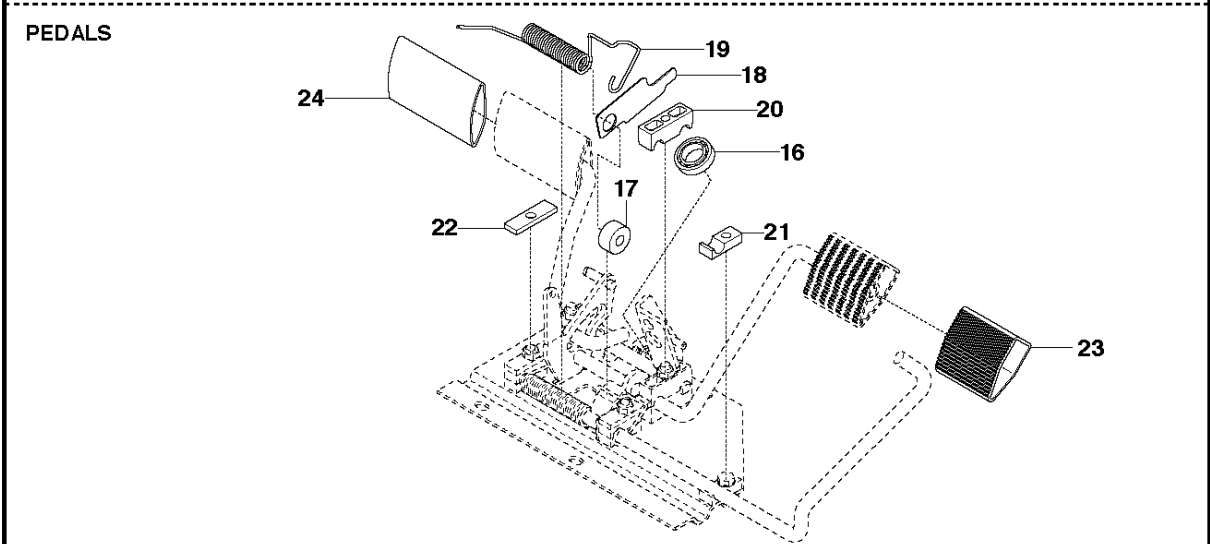

PEDALS

R216 AWD, 967291202, 2018

Ref	Part No	Description	Remark	QTY KIT
1	544 12 60-01	PEDAL PLATE ASSY		1
2	535 47 37-01	KNOB		1
3	506 57 01-04	SCREW EHHFM		4
4	544 40 31-01	BRAKE LEVER ASSY		1
6	506 94 63-01	BRAKE SPRING		1
7	576 71 21-01	BRAKE WIRE		1
8	735 31 09-20	E-CLIP		1
10	574 41 12-02	CONTROL CABLE		1
11	506 55 73-01	VINKELL.AS8 DIN71802		2
12	732 21 14-01	LOCK NUT		2
13	731 23 14-01	HEXAGON NUT		2
14	522 43 08-01	BRACKET		1
15	725 23 64-61	SCREW EHHFT		4
16	738 21 02-04	BALL BEARING		1
17	535 48 02-01	ROLLER		1
18	535 48 06-01	PROTECTIVE PLATE		1
19	535 48 07-01	SPRING		1
20	535 48 08-01	BEARING SUPPORT		4
21	535 48 09-01	BEARING SUPPORT		5
22	535 48 10-01	REINFORCEMENT PLATE		3
23	535 47 88-01	PEDAL RUBBER		1
24	535 47 88-02	PEDAL RUBBER		1
25	506 57 64-02	CABLE HOLDER		1