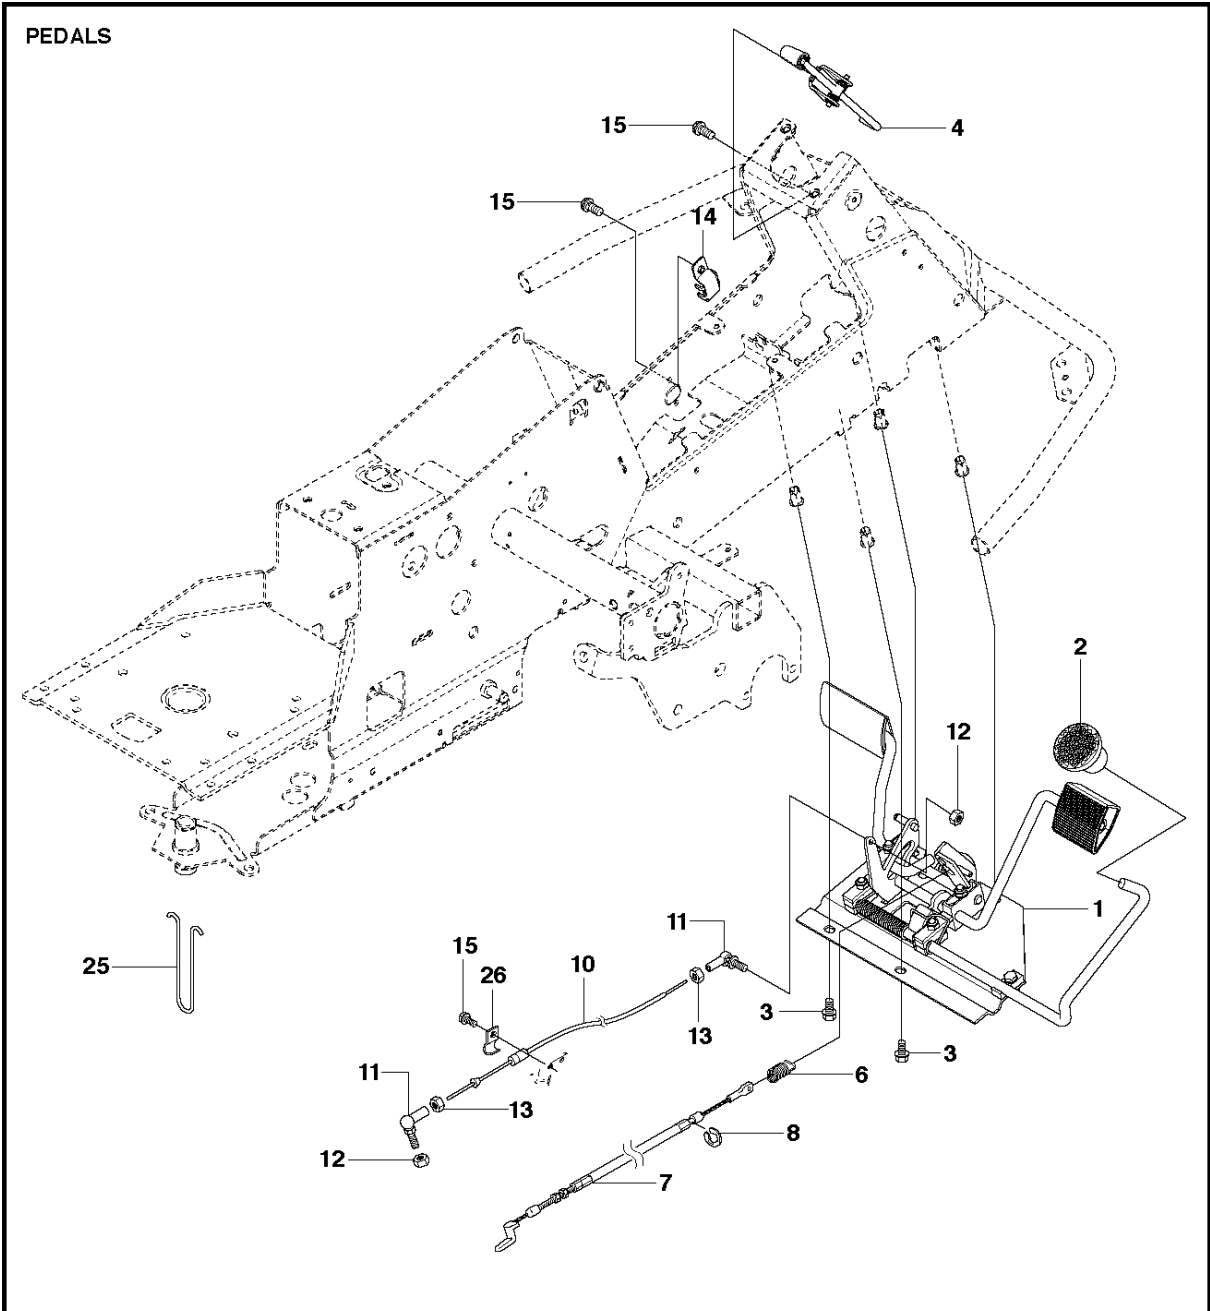

PEDALS

R216 AWD, 967291202, 2018

Ref	Part No	Description	Remark	QTY KIT
1	544 12 60-01	PEDAL PLATE ASSY		1
2	535 47 37-01	KNOB		1
3	506 57 01-04	SCREW EHHFM		4
4	544 40 31-01	BRAKE LEVER ASSY		1
6	506 94 63-01	BRAKE SPRING		1
7	576 71 21-01	BRAKE WIRE		1
8	735 31 09-20	E-CLIP		1
10	574 41 12-02	CONTROL CABLE		1
11	506 55 73-01	VINKELL.AS8 DIN71802		2
12	732 21 14-01	LOCK NUT		2
13	731 23 14-01	HEXAGON NUT		2
14	522 43 08-01	BRACKET		1
15	725 23 64-61	SCREW EHHFT		4
16	738 21 02-04	BALL BEARING		1
17	535 48 02-01	ROLLER		1
18	535 48 06-01	PROTECTIVE PLATE		1
19	535 48 07-01	SPRING		1
20	535 48 08-01	BEARING SUPPORT		4
21	535 48 09-01	BEARING SUPPORT		5
22	535 48 10-01	REINFORCEMENT PLATE		3
23	535 47 88-01	PEDAL RUBBER		1
24	535 47 88-02	PEDAL RUBBER		1
25	506 57 64-02	CABLE HOLDER		1