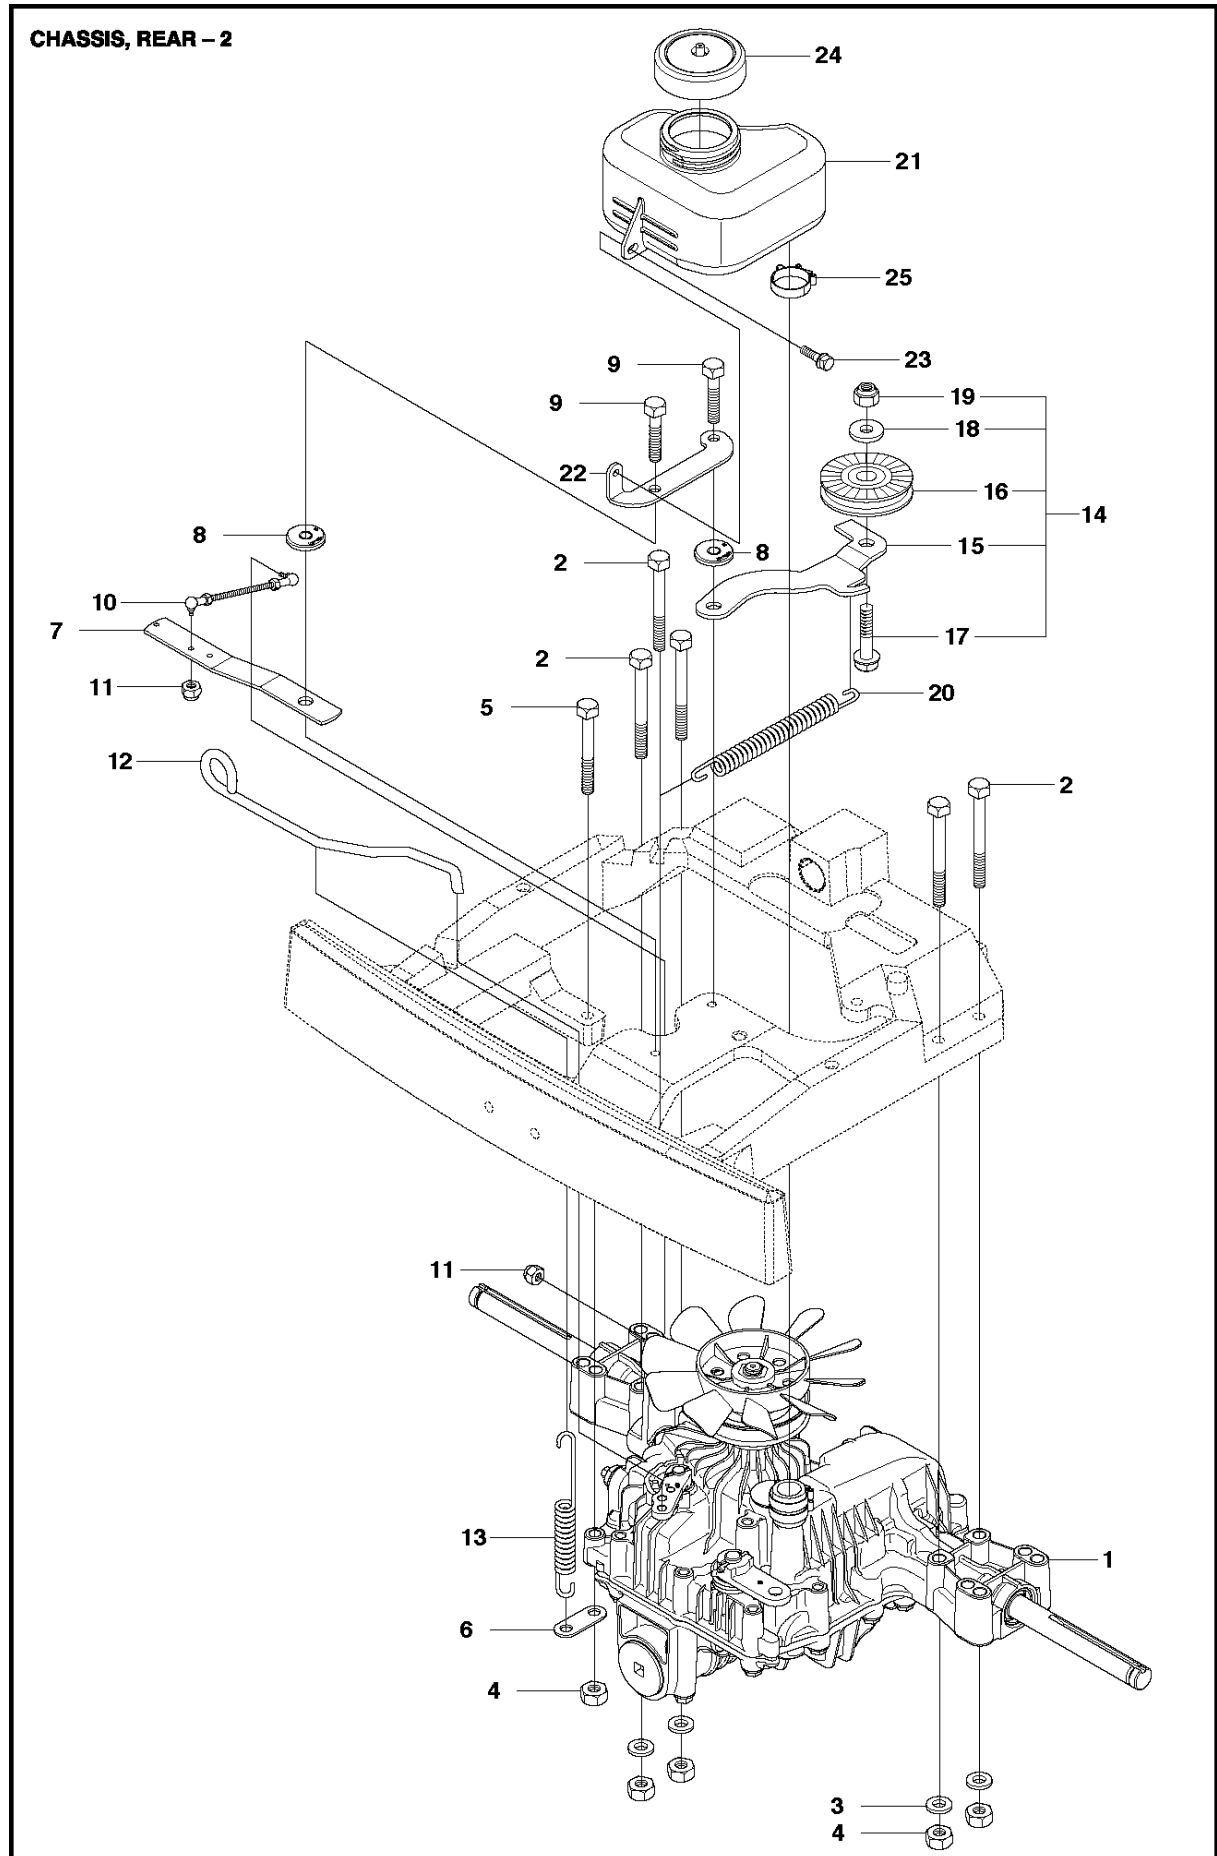

CHASSIS REAR

R216 AWD, 967291202, 2018

Ref	Part No	Description	Remark	QTY	KIT
1	590 71 68-01	TRANSMISSION		1	
2	725 24 67-51	SCREW EHHM		5	
3	734 11 64-01	WASHER		4	
4	731 23 18-01	HEXAGON NUT		5	
5	725 24 62-51	SCREW EHHM		1	
6	506 59 93-01	LINK		1	
7	579 59 68-01	LEVER		1	
8	584 28 86-04	WASHER		2	
9	725 24 51-71	SCREW EHHM		2	
10	506 98 75-01	ADJUSTMENT ROD		1	
11	732 21 14-01	LOCK NUT		2	
12	506 98 82-01	FRIKOPPLINGSSTÅNG		1	
13	506 83 43-01	SPRING		1	
14	506 98 84-01	BELT TENSIONER ASSY		1	
15	588 74 04-01	BELT TENSIONER		1	14
16	506 94 69-01	BELT TENS WHEEL ASSY		1	14
17	725 24 55-51	SCREW		1	14
18	734 11 64-41	WASHER		1	14
19	732 21 18-01	LOCK NUT		1	14
20	506 98 86-01	SPRING		1	
21	544 10 01-01	EXPANSION TANK		1	
22	544 12 17-01	BRACKET		1	
23	725 23 64-61	SCREW EHHFT		1	
24	506 67 33-01	TANK CAP ASSY		1	
25	505 13 11-02	HOSE CLAMP		1