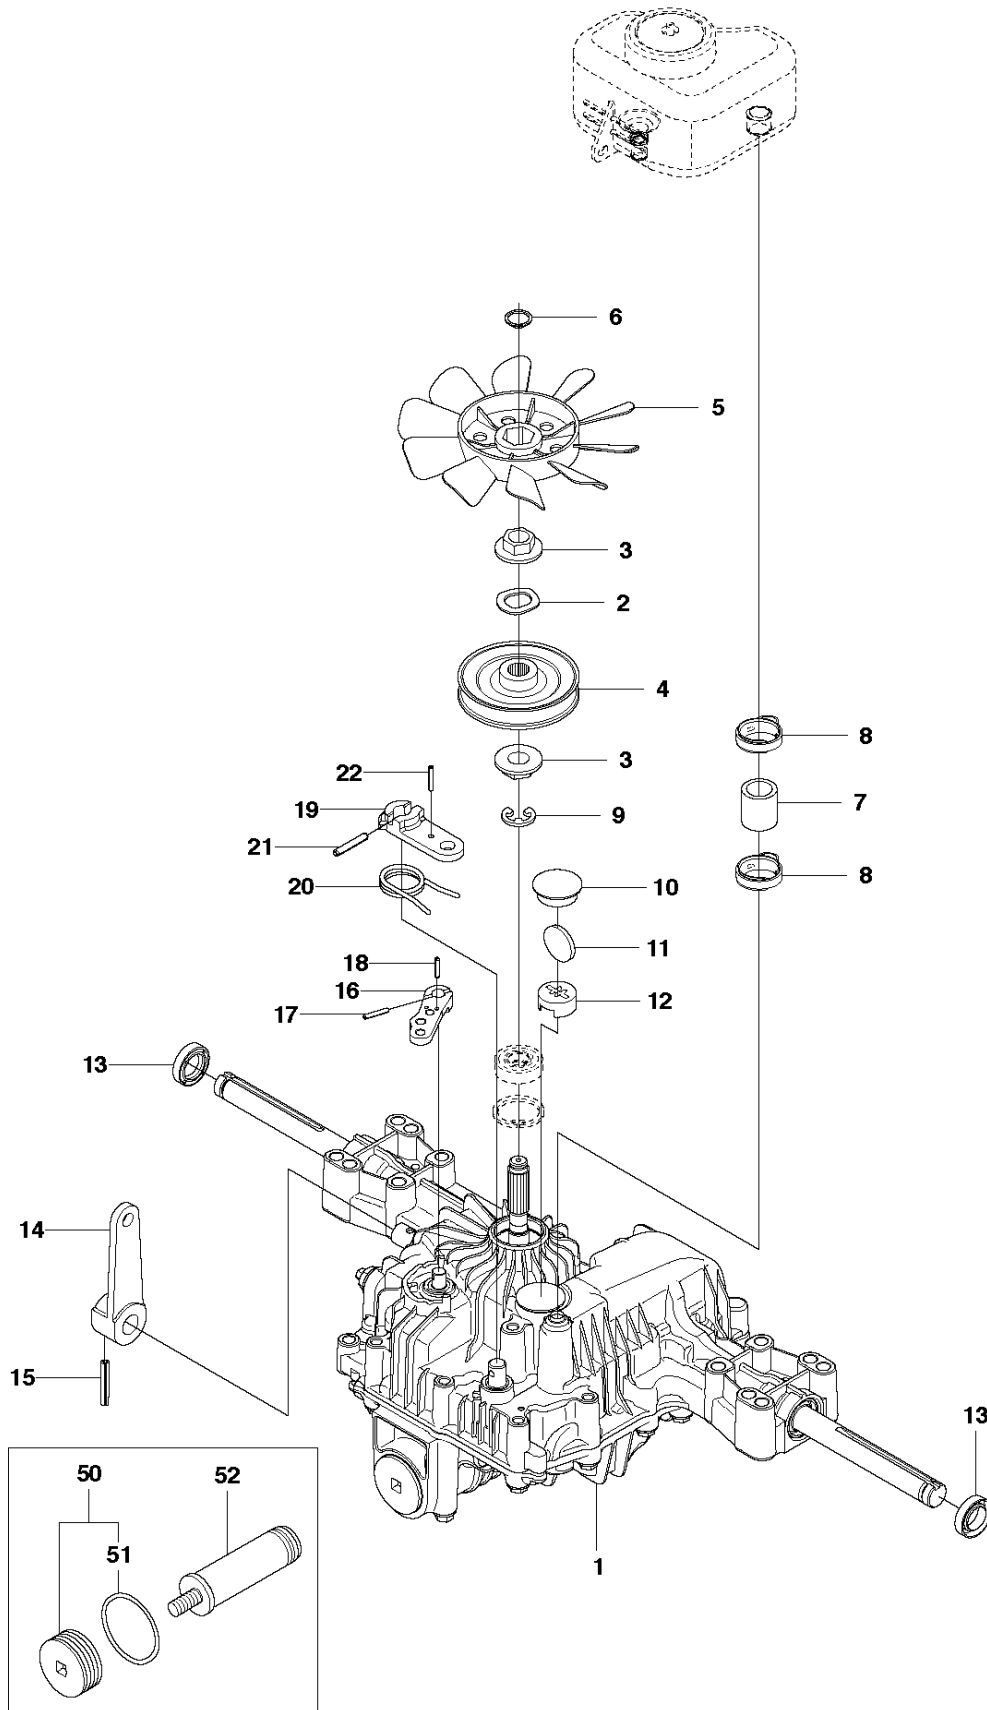

K574

TRANSMISSION

R216 AWD, 967291202, 2018

Ref	Part No	Description	Remark	QTY	KIT
1	590 71 68-01	TRANSMISSION		1	
2	506 98 65-01	SPRING WASHER		1	
3	506 98 66-01	DISTANCE		2	
4	502 45 19-01	PULLEY		1	
5	506 98 68-01	FAN		1	
6	735 31 15-00	CIRCLIP		1	
7	502 45 16-01	TUBE		1	
8	506 98 70-01	HOSE CLAMP		2	
9	535 40 28-07	CLIP		1	1
10	535 40 28-32	PLUG		1	1
11	535 40 28-29	MAGNET		1	1
12	502 45 20-01	MAGNET HOLDER		1	1
13	535 40 28-37	SEALING		2	1
14	502 45 32-01	CONTROL LEVER		1	1
15	535 40 28-09	PIN RETAINING SCREW		1	1
16	535 40 28-17	LEVER		1	1
17	535 40 28-16	PIN RETAINING SCREW		1	1
18	535 40 28-33	PIN RETAINING SCREW		1	1
19	535 40 28-38	LEVER		1	1
20	535 40 28-39	RETURN SPRING		1	1
21	535 40 28-40	PIN RETAINING SCREW		1	1
22	535 40 28-41	PIN RETAINING SCREW		1	1
50	574 51 51-01	KIT		1	
51	574 51 52-01	O-RING		1	50
52	535 40 28-19	FILTER		1