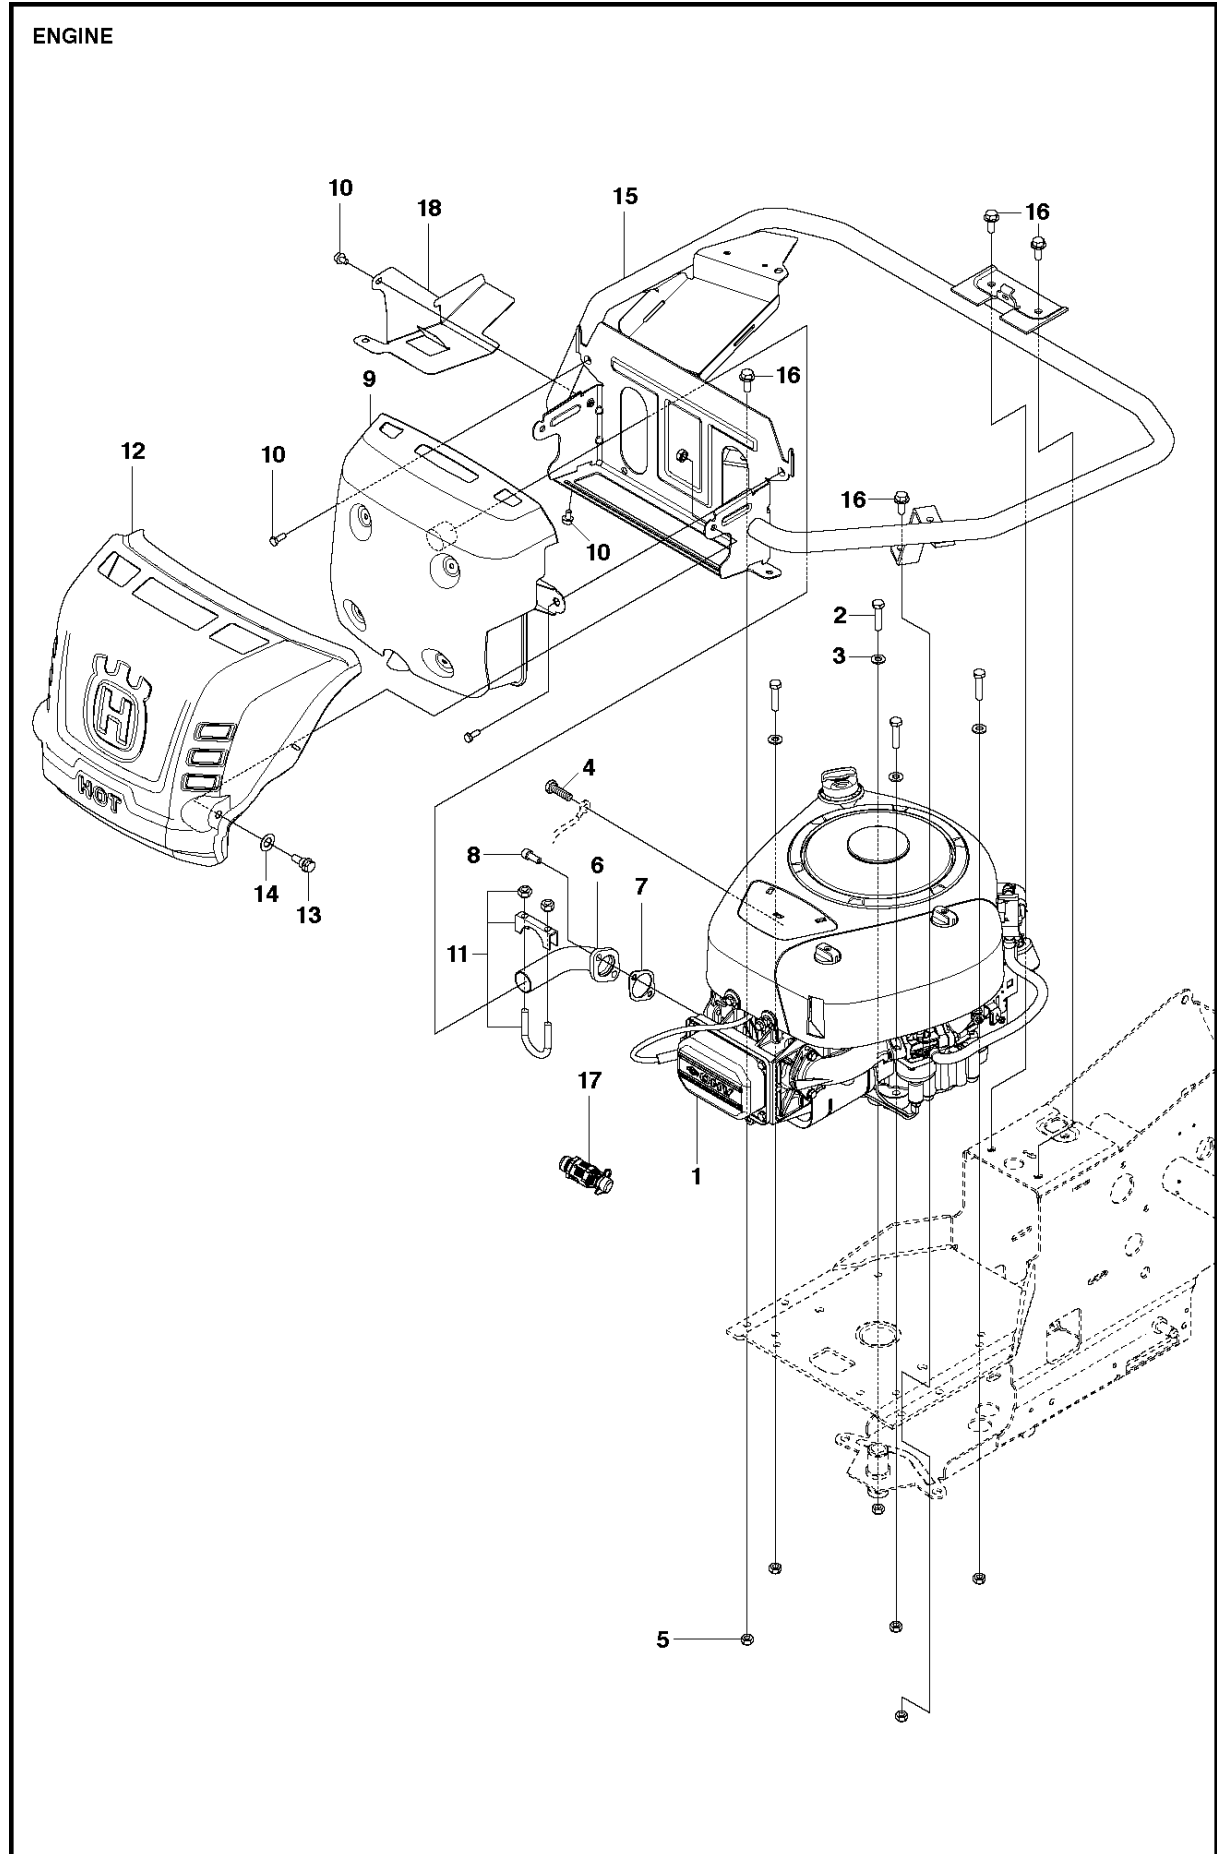

ENGINE

R216 AWD, 967291202, 2018

Ref	Part No	Description	Remark	QTY KIT
1	591 07 48-01	ENGINE		1
2	725 24 57-51	SCREW		4
3	734 11 64-01	WASHER		4
4	506 55 63-02	SCREW UNC		4
5	732 21 18-01	LOCK NUT		6
6	578 05 48-02	EXHAUST PIPE		1
7	506 91 45-01	GASKET		1
8	506 55 63-01	SCREW UNC		2
9	577 81 36-01	MUFFLER		1
10	725 23 64-61	SCREW EHHFT		4
11	506 66 84-01	CLAMP ASSY		1
12	577 81 85-02	HEAT SHIELD		1
13	506 59 74-01	SCREW EHHFM		2
14	506 83 94-01	SPRING WASHER		2
15	577 97 26-01	ENGINE FRAME		1
16	506 57 01-04	SCREW EHHFM		4
17	532 42 82-87	PLUG		1
18	579 52 93-02	AIR DUCT		1