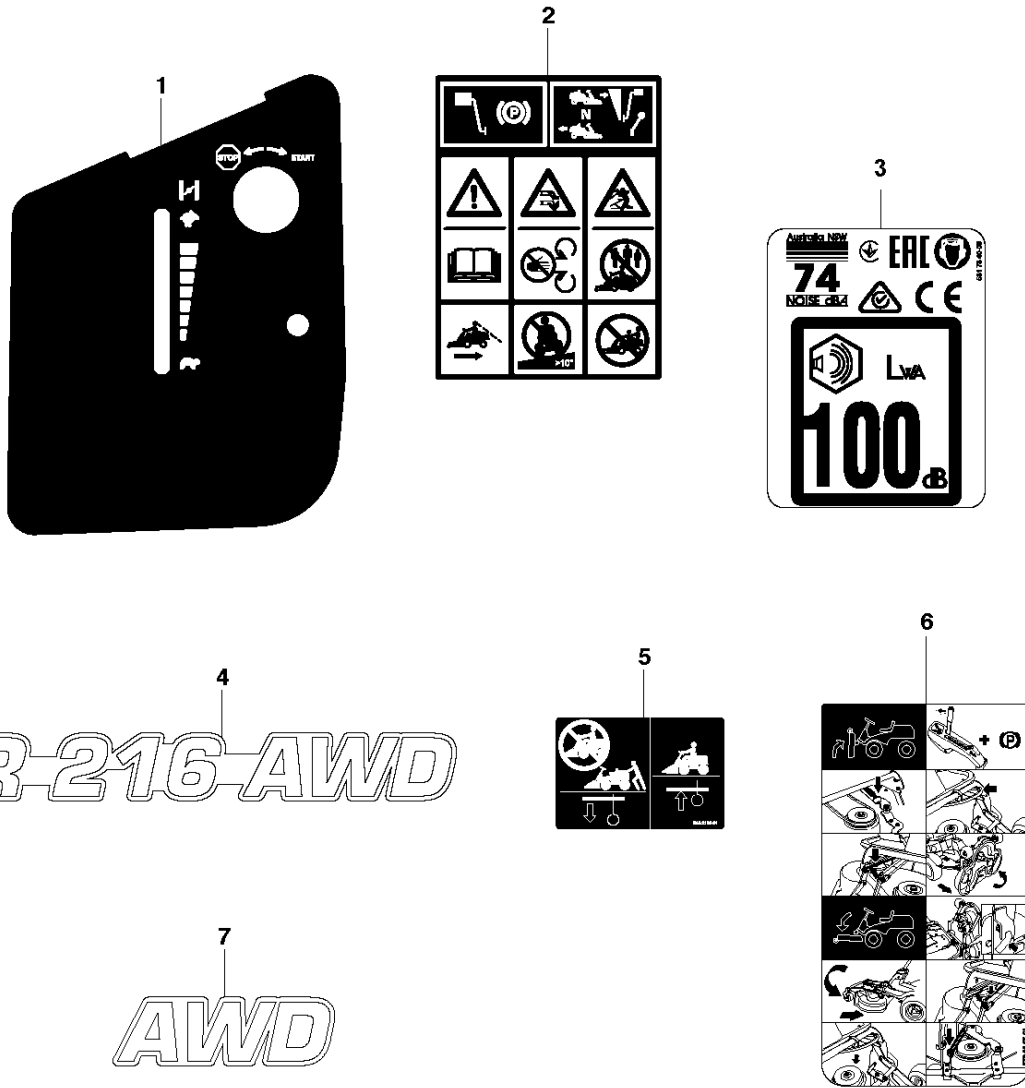

DECALS

DECALS

R216 AWD, 967291202, 2018

Ref	Part No	Description	Remark	QTY KIT
1	578 39 25-06	DECAL		1
2	582 57 00-01	LABEL		1
3	581 78 40-06	LABEL		1
4	578 36 45-03	DECAL		2
5	544 21 14-01	LABEL		2
6	579 55 65-01	DECAL		1
7	579 09 15-01	DECAL		2