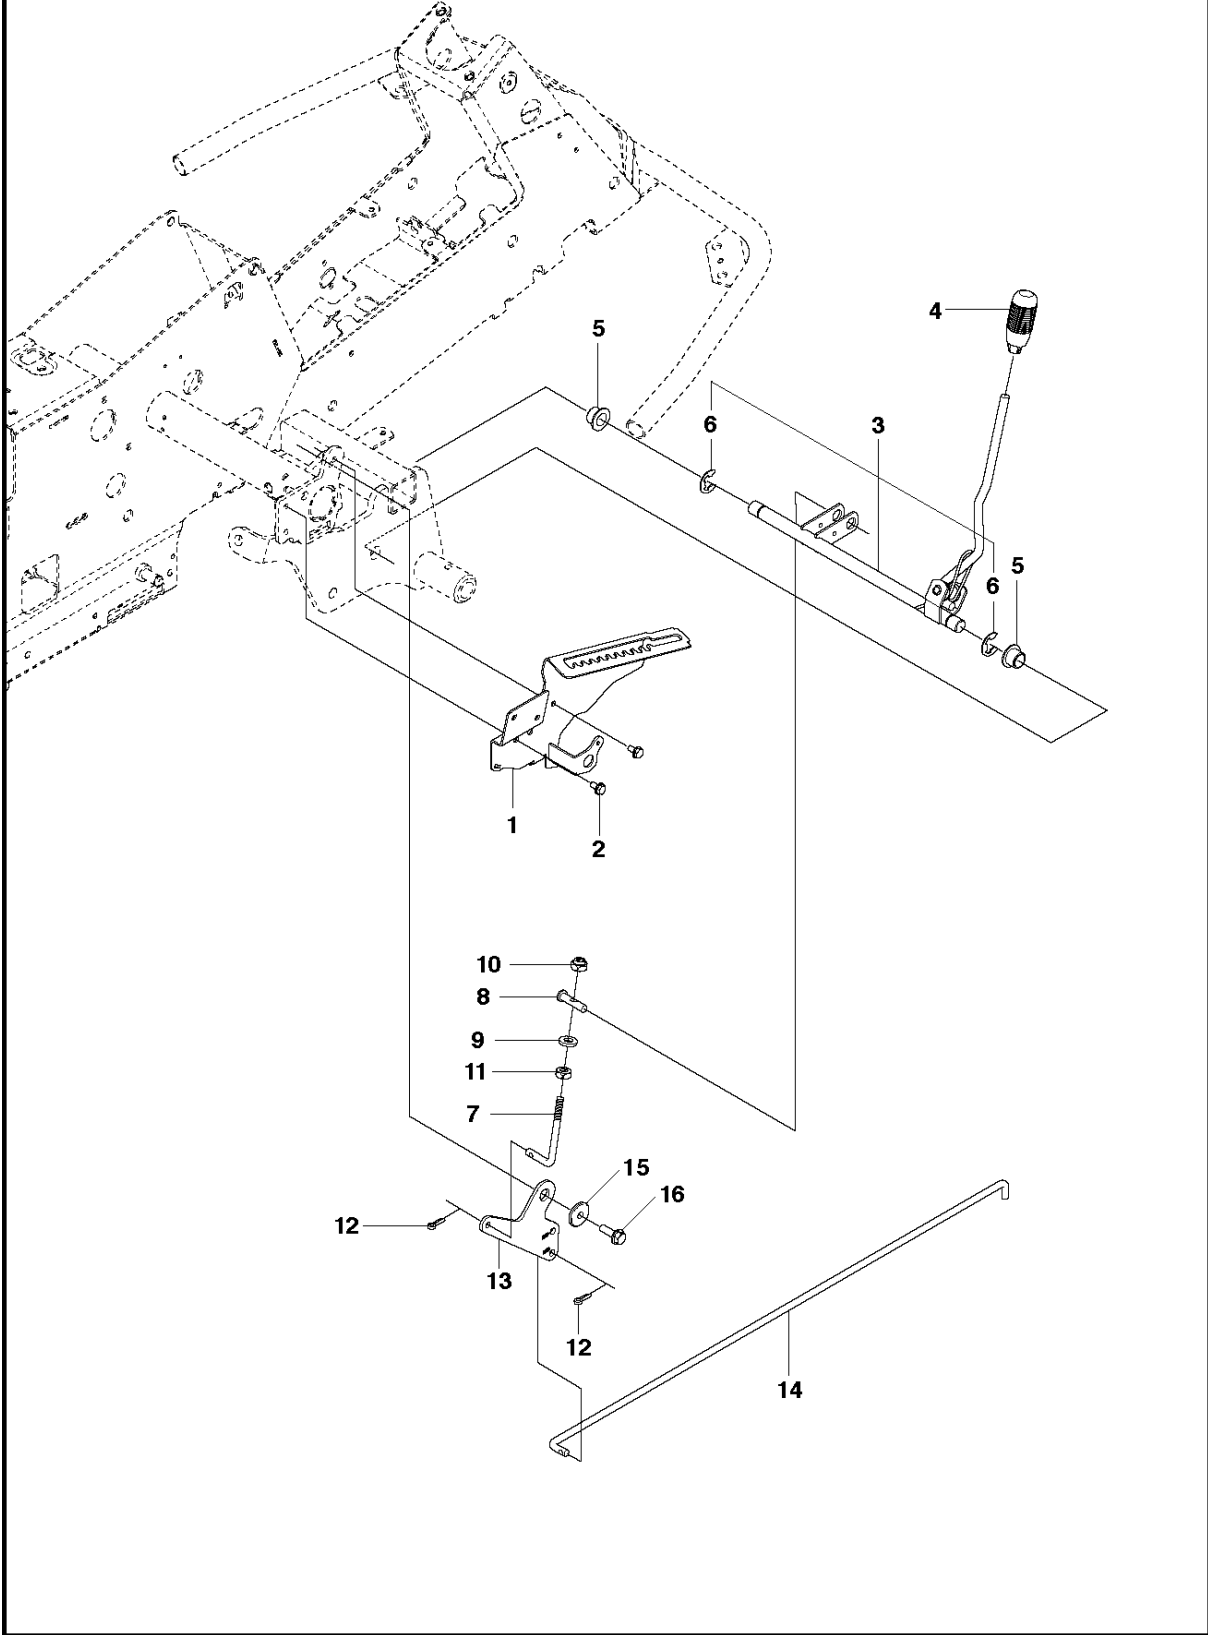

HEIGHT ADJUSTMENT
2017

HEIGHT ADJUSTMENT

R216 AWD, 967291202, 2018

Ref	Part No	Description	Remark	QTY KIT
1	578 00 13-02	BRACKET		1
2	506 57 01-03	SCREW EHHFM		2
3	577 99 99-01	ADJUSTER		1
4	506 54 20-01	HANDLE		1
5	584 87 13-02	BEARING		2
6	735 31 22-20	E-CLIP		2
7	506 90 82-01	HEIGHT ROD		1
8	506 78 46-01	PEN		1
9	734 11 72-01	WASHER		1
10	732 21 18-01	LOCK NUT		1
11	731 23 18-01	HEXAGON NUT		1
12	721 61 83-01	SPLIT PIN		2
13	578 04 07-01	LINK		1
14	523 11 45-01	CONNECTION ROD		1
15	584 28 86-01	WASHER		1
16	506 57 01-05	SCREW EHHFM		1