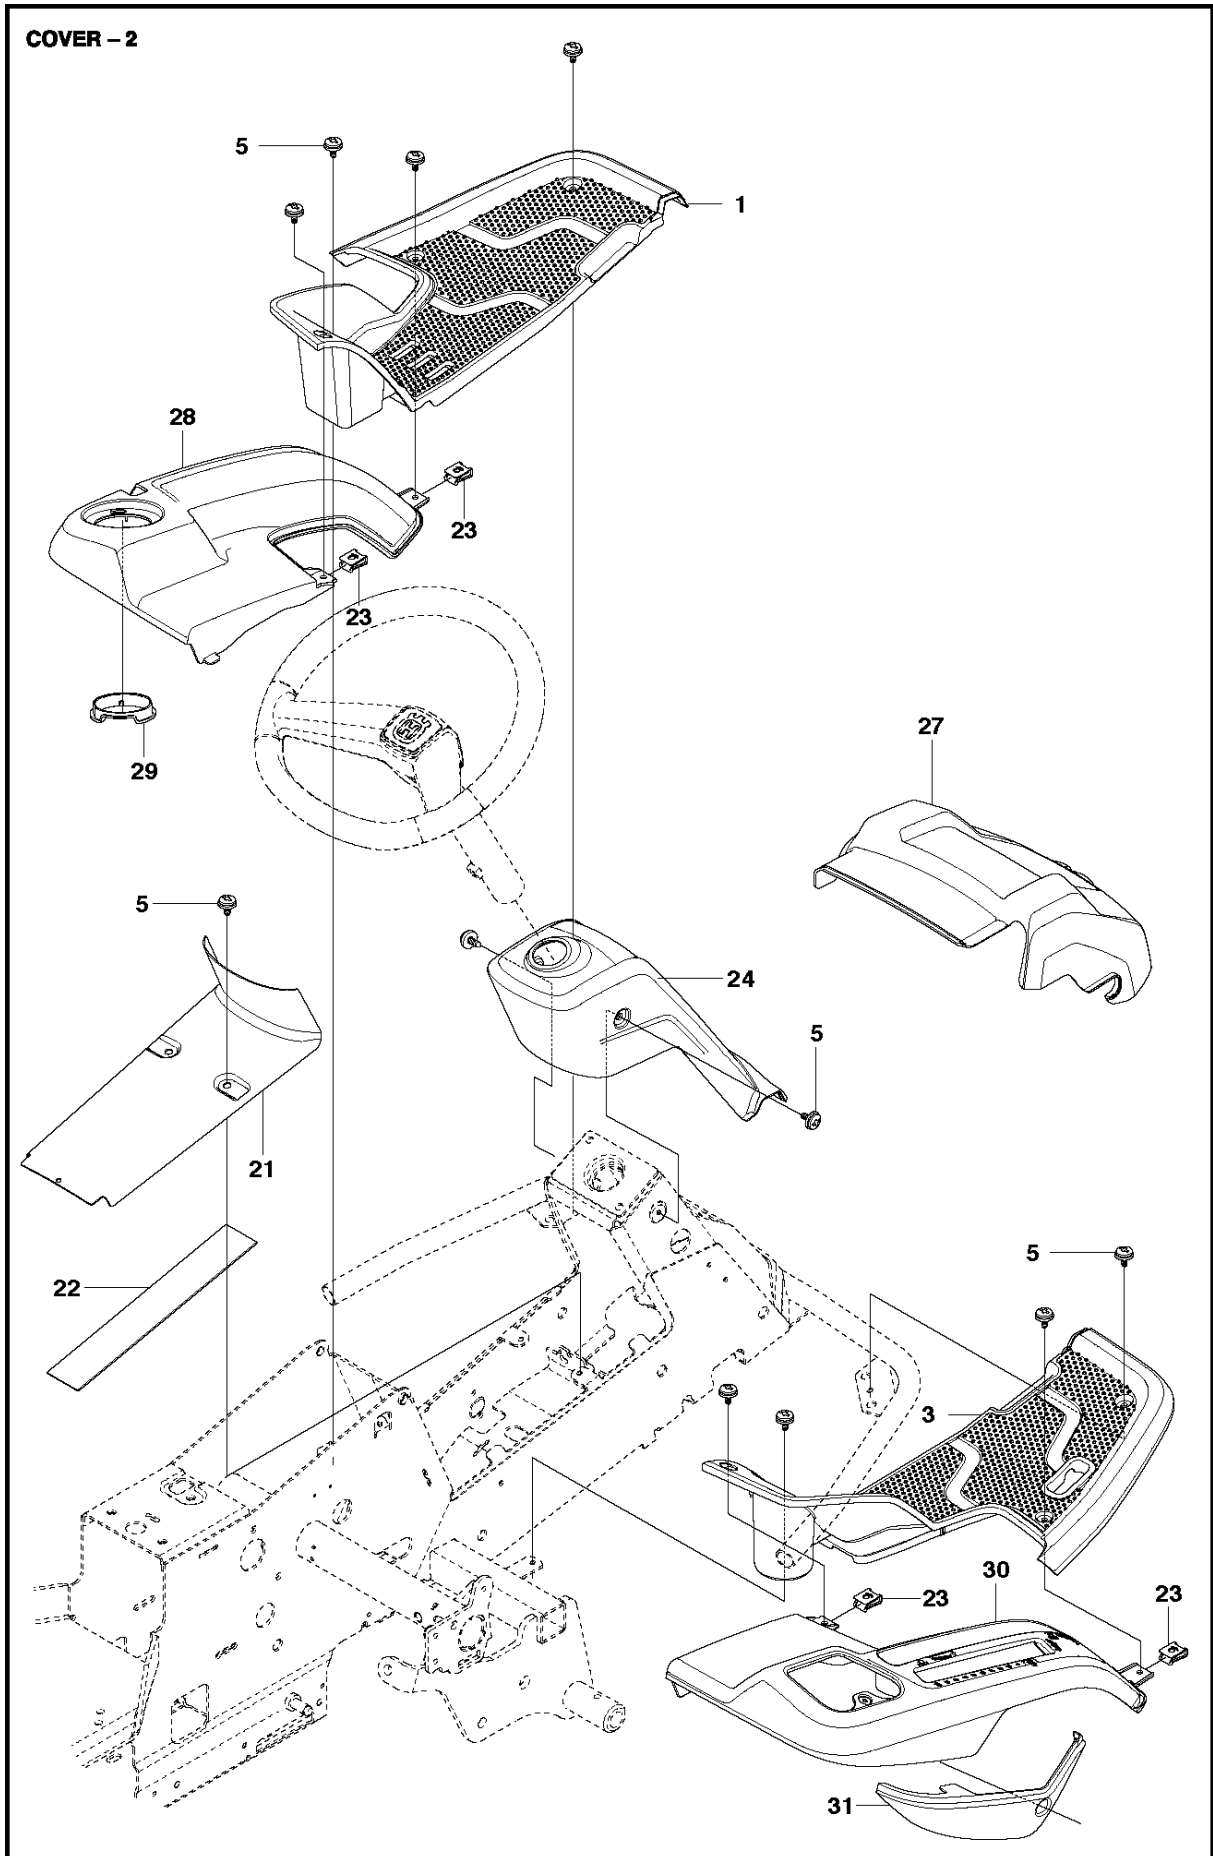

COVER

R216 AWD, 967291202, 2018

Ref	Part No	Description	Remark	QTY KIT
1	577 72 93-01	FOOT PLATE		1
3	577 72 94-01	FOOT PLATE		1
5	544 40 05-01	SCREW		14
21	544 23 92-01	COVER		1
22	584 26 01-01	MAT		1
23	535 42 91-01	SPRING NUT		4
24	577 61 58-01	COVER		1
27	578 77 63-01	UNIT COVER		1
28	577 72 95-01	FENDER		1
29	577 76 45-01	LOCKING NUT		1
30	577 72 96-01	FENDER		1
31	577 73 75-01	CONTROL COVER		1