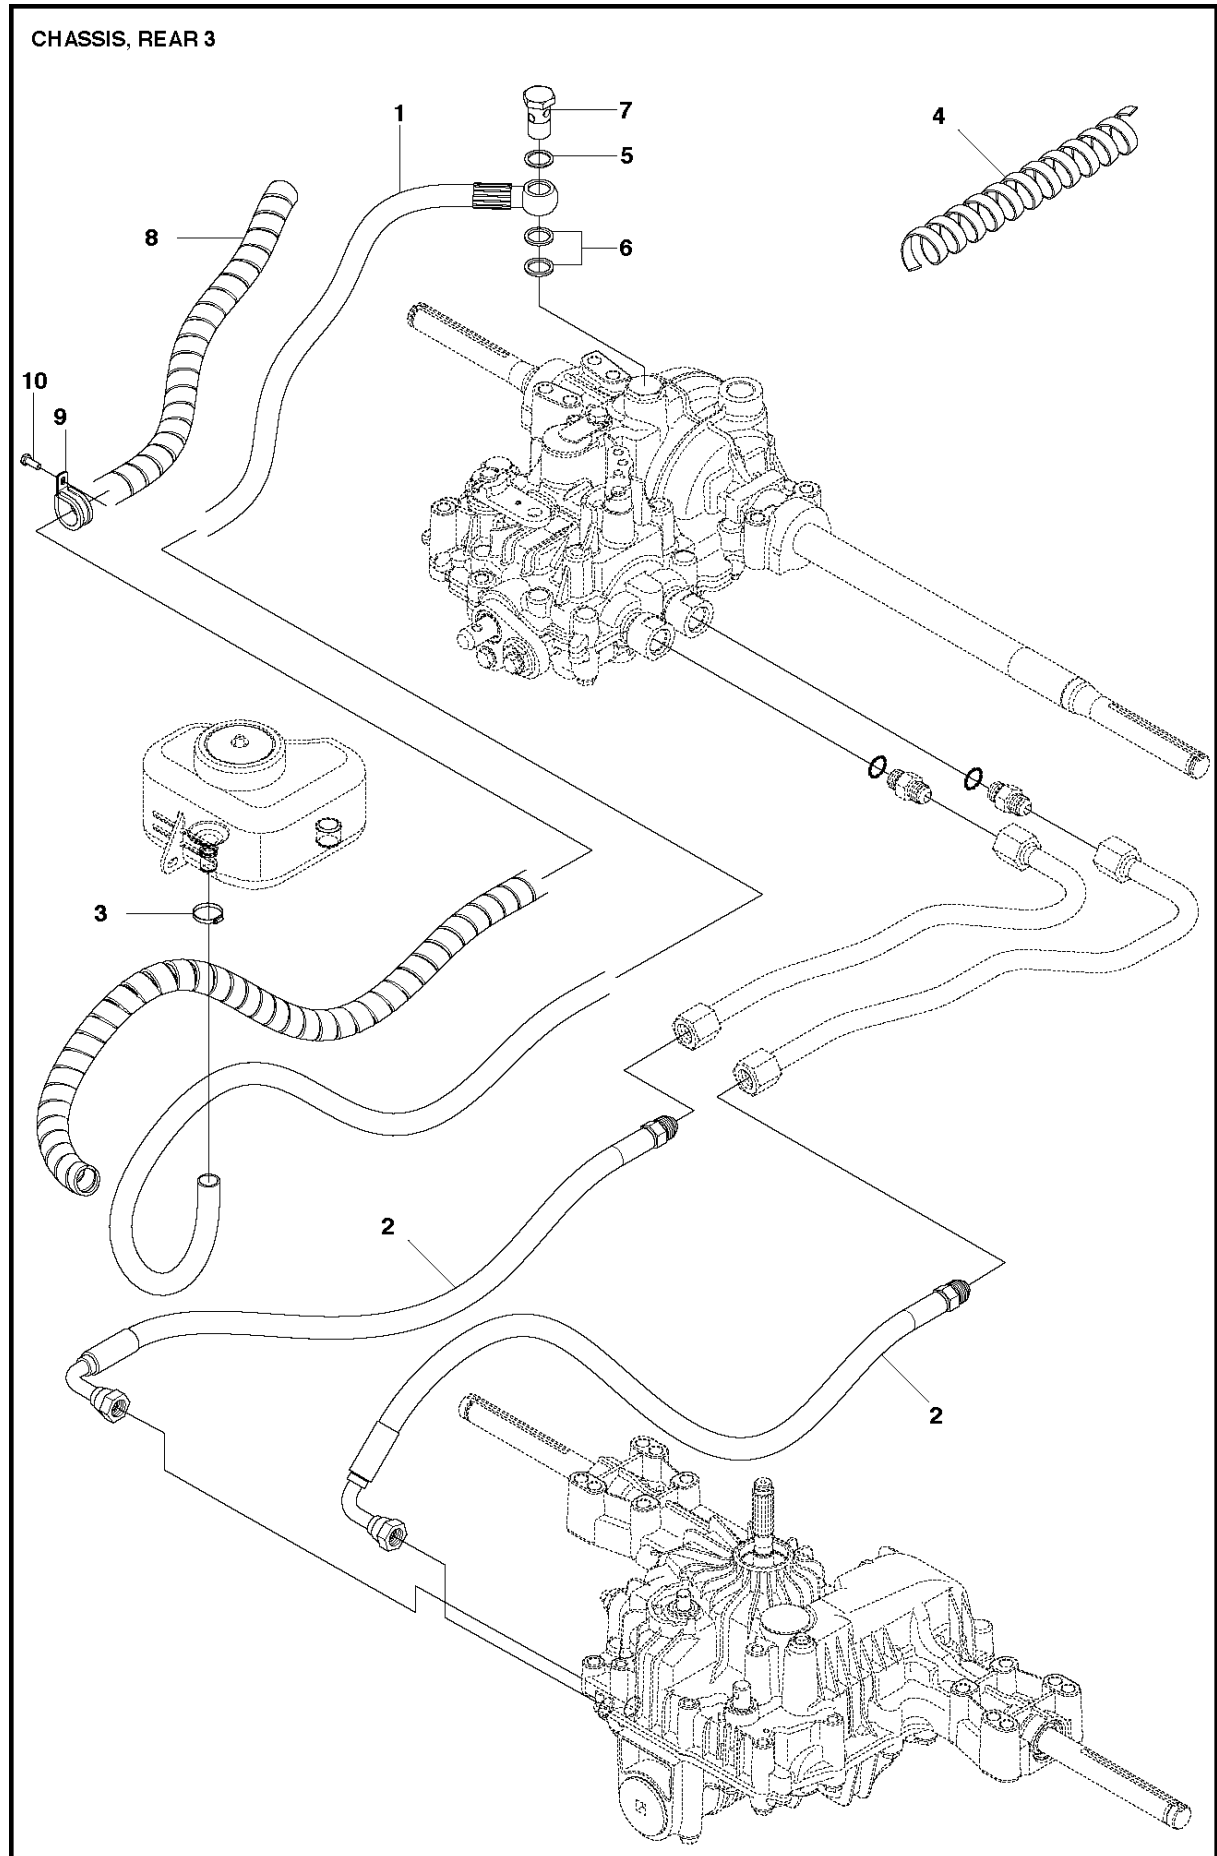

CHASSIS REAR

R216 AWD, 967291202, 2018

Ref	Part No	Description	Remark	QTY KIT
1	578 29 50-03	HYDRAULIC HOSE		1
2	544 45 64-03	HYDRAULIC HOSE		2
3	505 13 11-01	HOSE CLAMP		1
4	544 02 66-01	HOSE GUARD		1
5	544 01 00-01	GASKET		1
6	544 01 00-03	GASKET		2
7	544 02 05-01	PIPE FITTING		1
8	544 02 66-07	HOSE GUARD		1
9	574 53 12-01	HOSE CLAMP		1
10	725 23 68-61	SCREW EHHFT		1