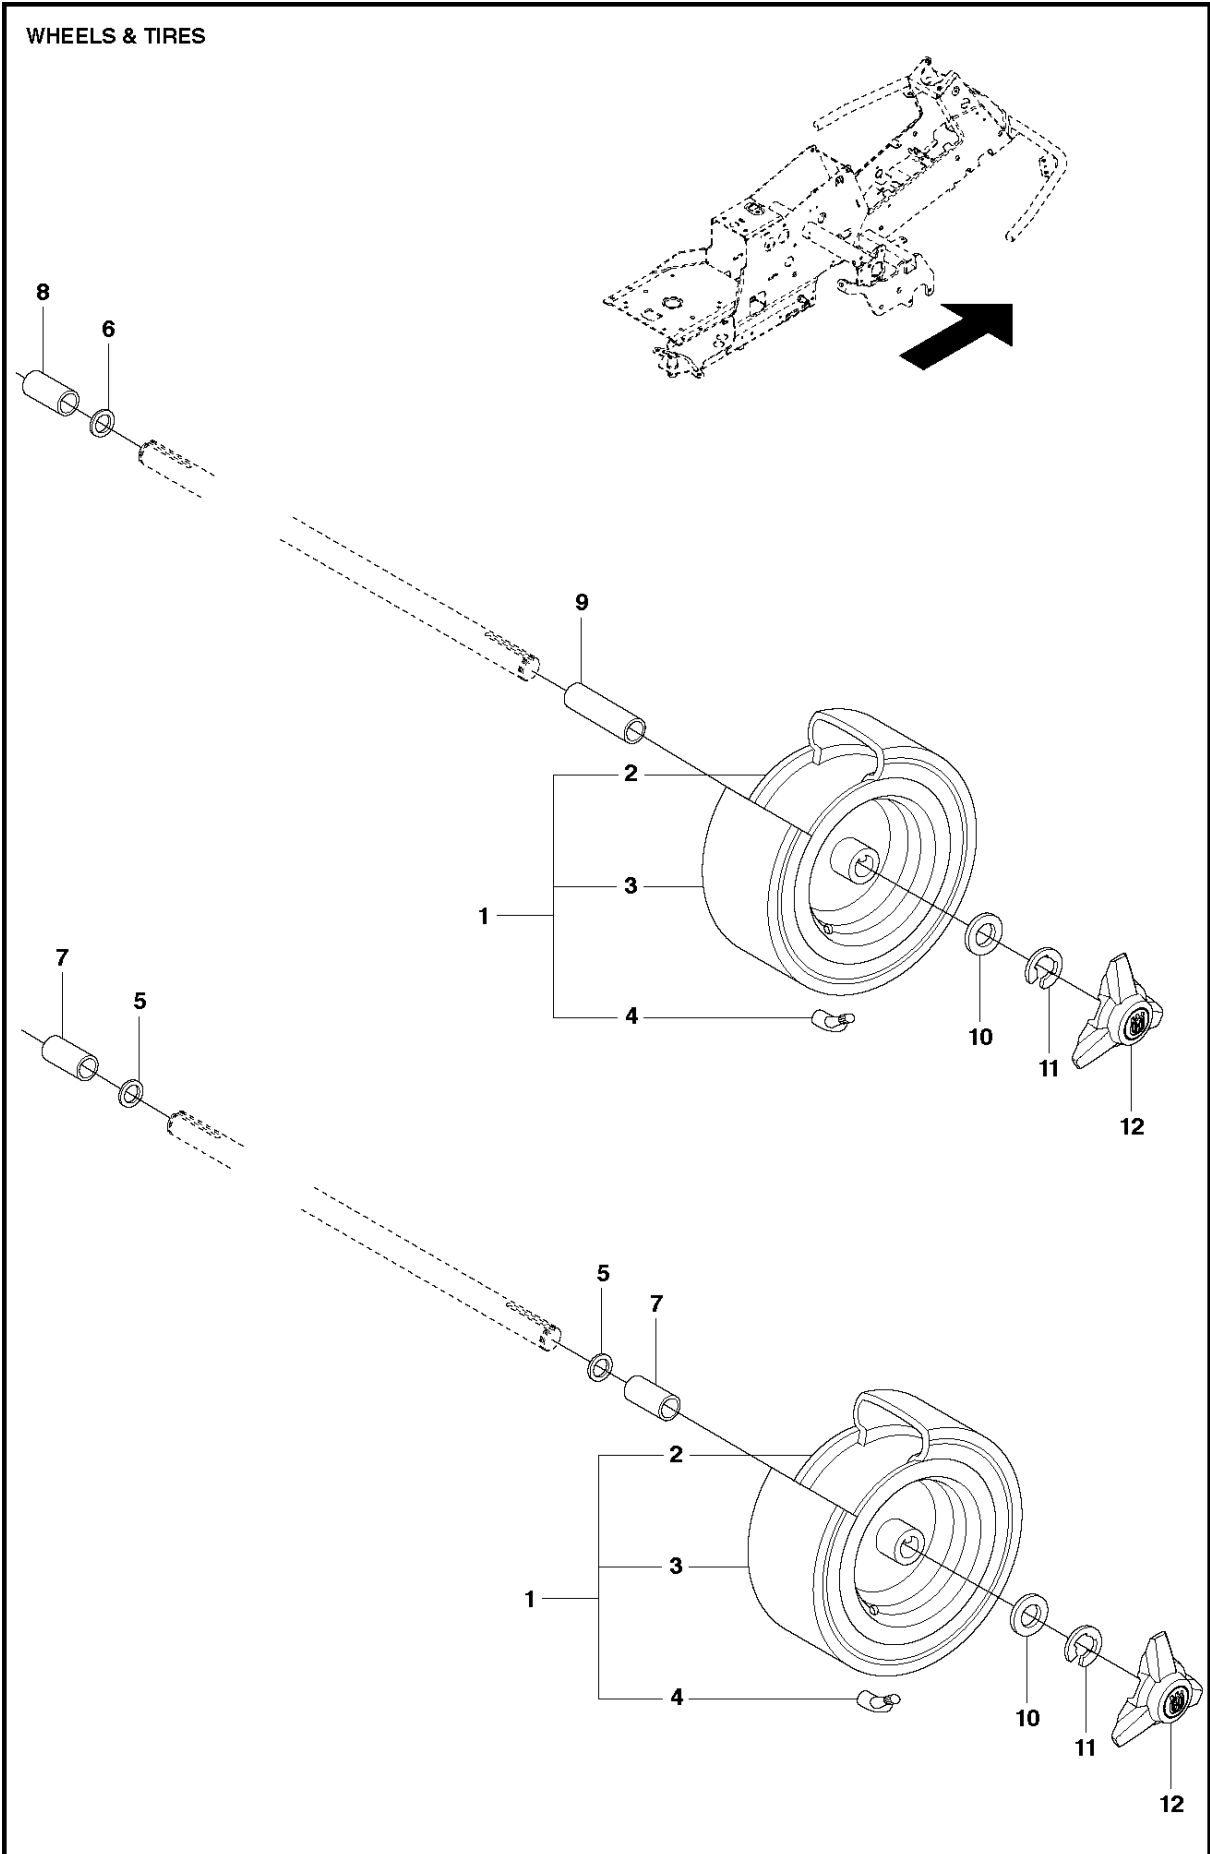

WHEELS & TIRES

R216 AWD, 967291202, 2018

Ref	Part No	Description	Remark	QTY	KIT
1	523 01 26-02	WHEEL		4	
2	523 03 48-01	RIM		1	1
3	523 03 46-02	TIRE		1	1
4	523 03 47-01	VALVE		1	1
5	506 50 48-03	WASHER		2	
6	506 94 58-01	WASHER		1	
7	506 59 62-03	SPACING SLEEVE		2	
8	544 13 26-01	SLEEVE		1	
9	544 13 26-02	SLEEVE		1	
10	506 50 48-05	WASHER		4	
11	506 89 90-01	E-CLIP		4	
12	544 35 35-01	HUB CAP		4