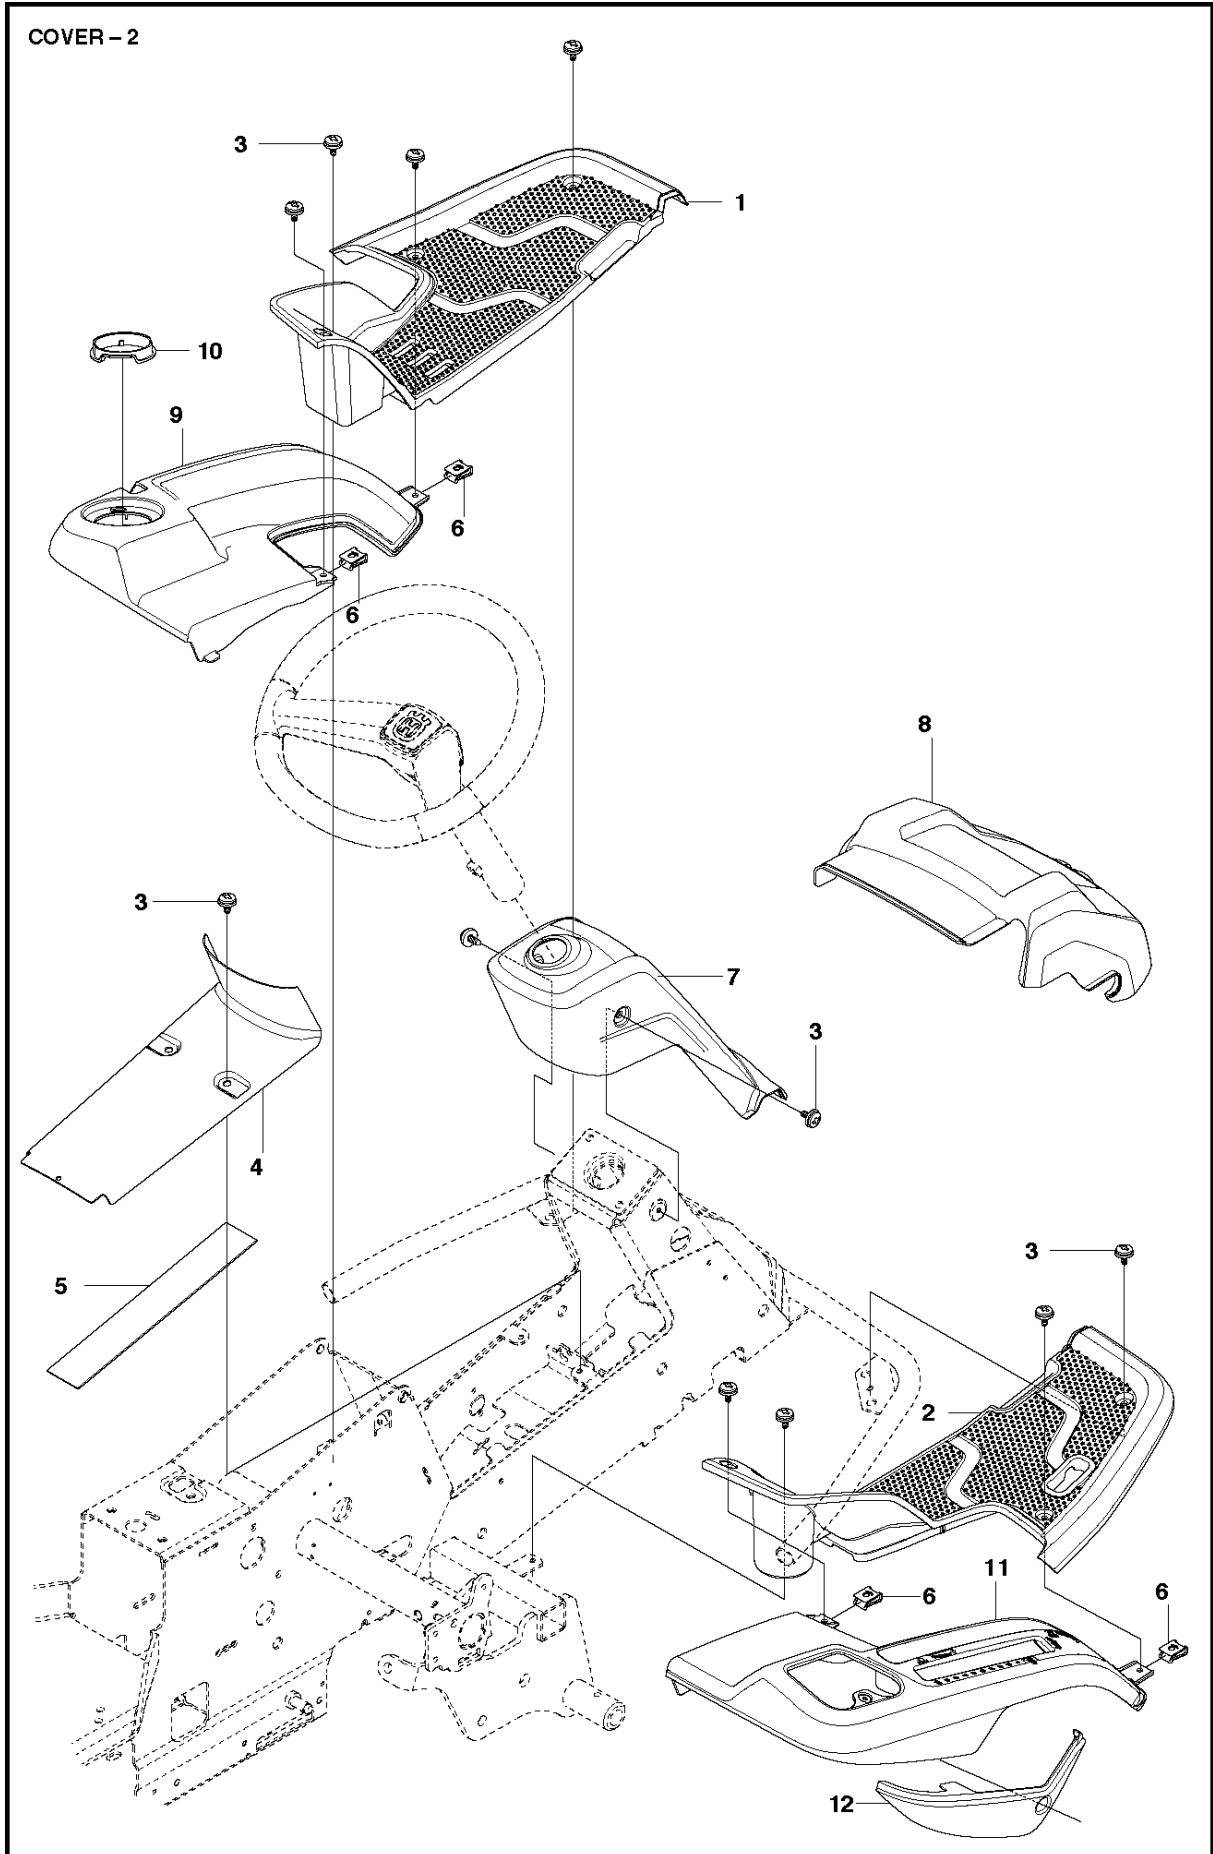

COVER

R216 T AWD, 967820401, 2018

Ref	Part No	Description	Remark	QTY KIT
1	577 72 93-01	FOOT PLATE		1
2	577 72 94-01	FOOT PLATE		1
3	544 40 05-01	SCREW		12
4	544 23 92-01	COVER		1
5	584 26 01-01	MAT		1
6	535 42 91-01	SPRING NUT		8
7	577 61 58-01	COVER		1
8	578 77 63-01	UNIT COVER		1
9	577 72 95-01	FENDER		1
10	577 76 45-01	LOCKING NUT		1
11	577 72 96-01	FENDER		1
12	577 73 75-01	CONTROL COVER		1