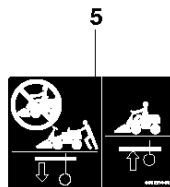

DECALS

DECALS

R216 T AWD, 967820401, 2018

Ref	Part No	Description	Remark	QTY KIT
1	584 22 62-01	DECAL		1
3	581 78 40-04	LABEL		1
4	578 39 25-06	DECAL		1
5	544 21 14-01	LABEL		1
6	579 55 65-01	DECAL		1
7	582 81 02-01	DECAL		1
8	576 97 34-01	DECAL		1