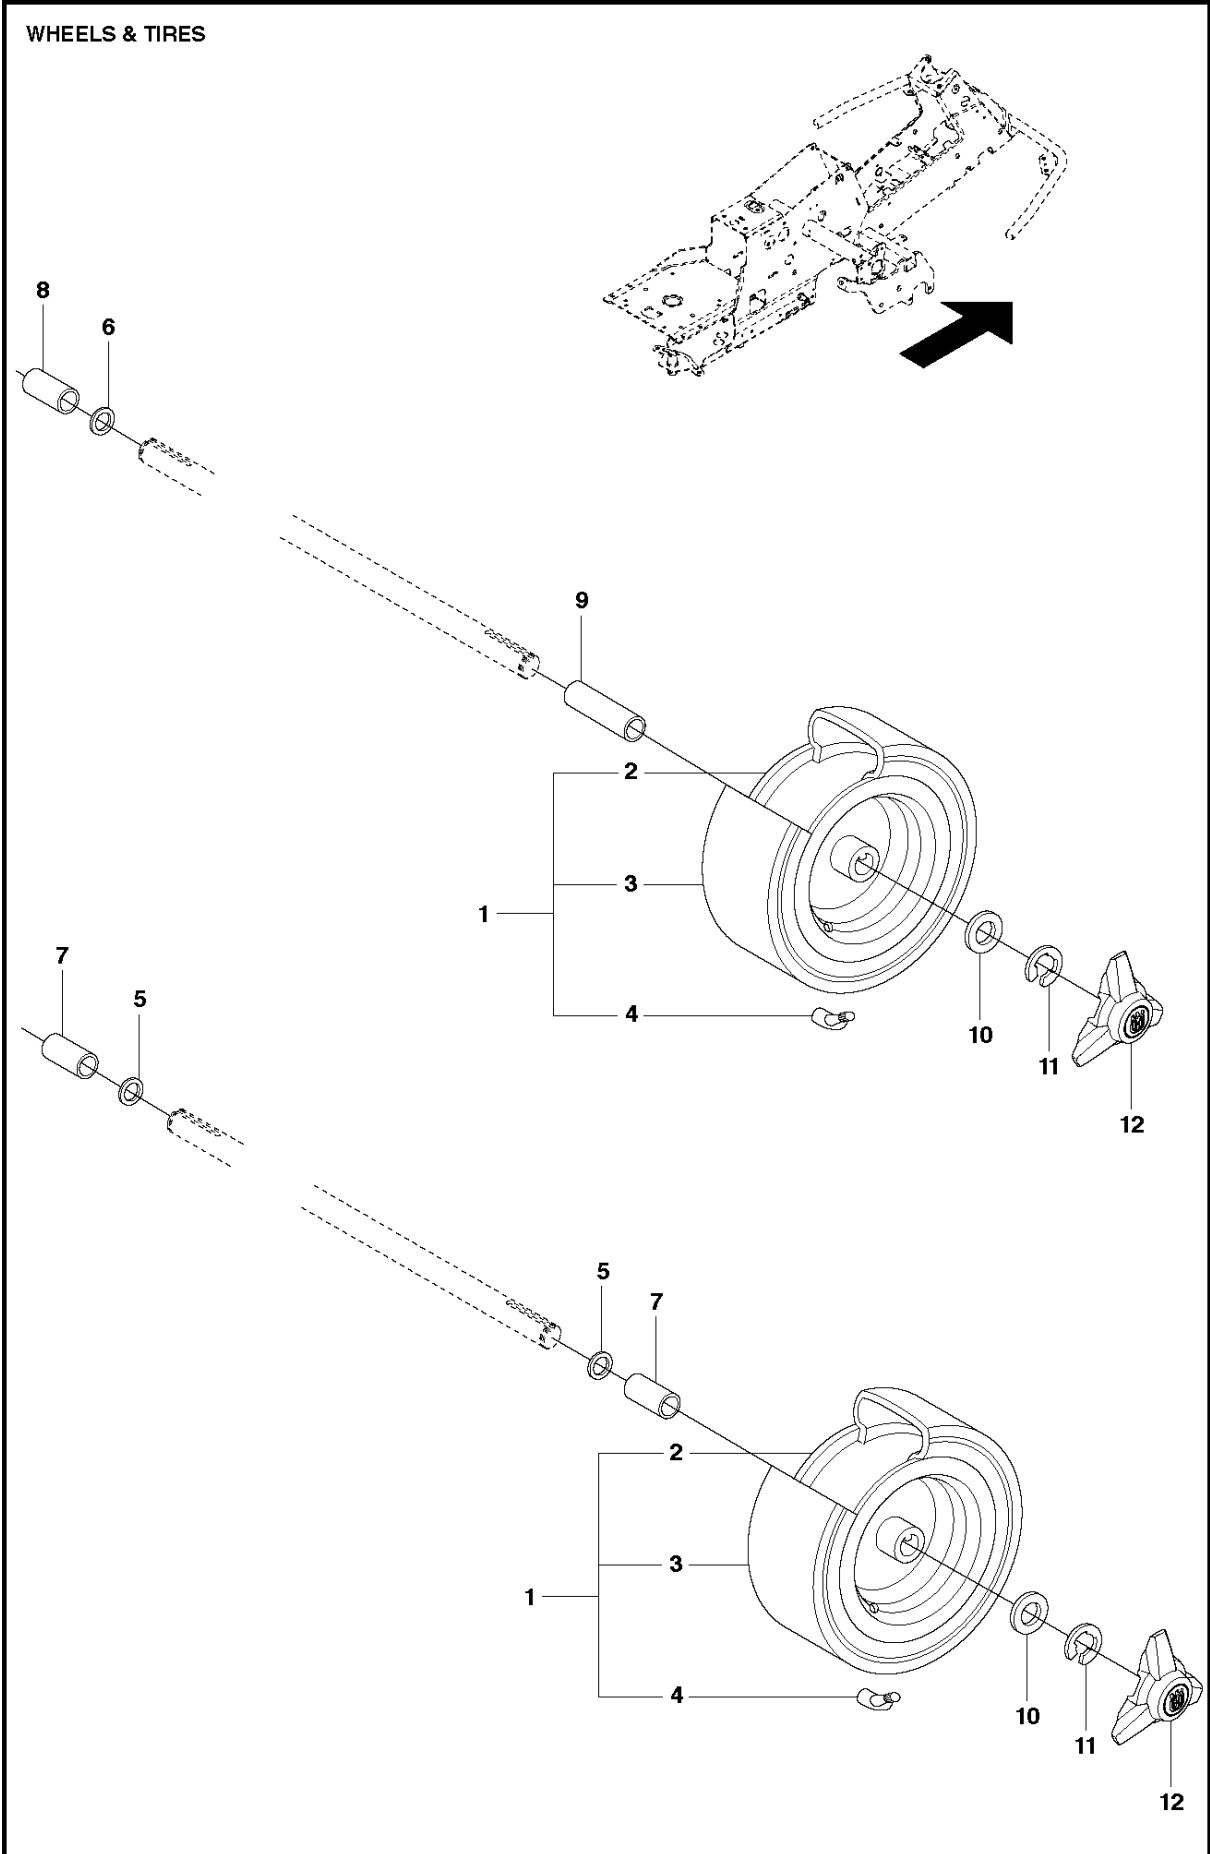

WHEELS & TIRES

R216 T AWD, 967820401, 2018

Ref	Part No	Description	Remark	QTY	KIT
1	523 01 26-02	WHEEL		4	
2	523 03 48-01	RIM		1	1
3	523 03 46-02	TIRE		1	1
4	523 03 47-01	VALVE		1	1
5	506 50 48-03	WASHER		2	
6	506 94 58-01	WASHER		1	
7	506 59 62-03	SPACING SLEEVE		2	
8	544 13 26-01	SLEEVE		1	
9	544 13 26-02	SLEEVE		1	
10	506 50 48-05	WASHER		4	
11	506 89 90-01	E-CLIP		4	
12	544 35 35-01	HUB CAP		4