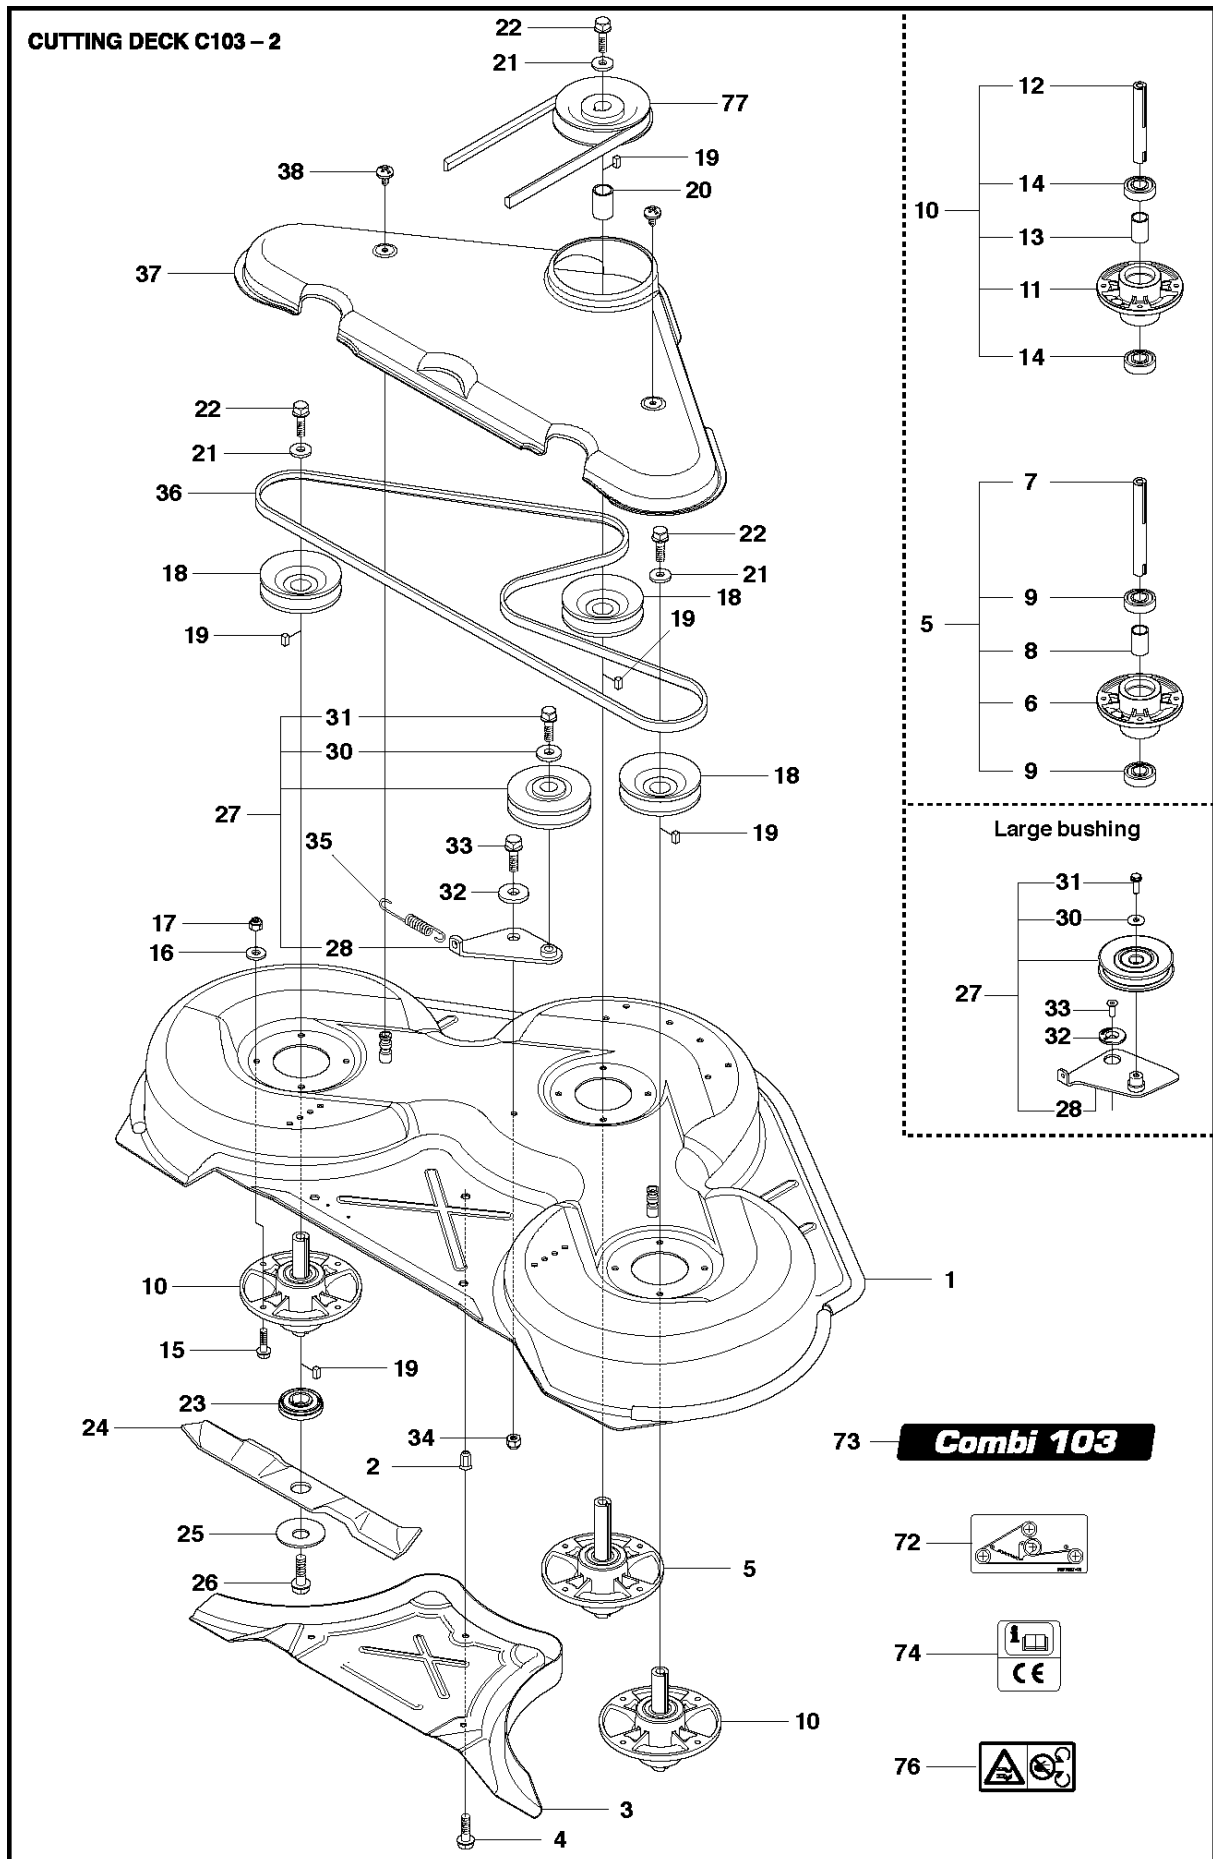

Ref	Part No	Description	Remark	QTY	KIT
1	504 56 98-05	DECK SHELL ASSY		1	
2	506 91 62-01	BLIND RIVET NUT		3	
3	544 44 92-01	PLUG		1	
4	506 57 01-04	SCREW EHHFM		3	
5	576 38 41-03	BLADE HOUSING ASSY		1	
6	576 38 42-01	BEARING HOUSING		1	5
7	576 38 43-03	SHAFT		1	5
8	576 38 44-01	SPACING SLEEVE		1	5
9	738 23 04-34	BALL BEARING		2	5
10	576 38 41-02	BLADE HOUSING ASSY		2	
11	576 38 42-01	BEARING HOUSING		1	10
12	576 38 43-02	SHAFT		1	10
13	576 38 44-01	SPACING SLEEVE		1	10
14	738 23 04-34	BALL BEARING		2	10
15	535 42 38-01	SCREW RSQM		12	
16	734 11 64-01	WASHER		12	
17	732 21 18-01	LOCK NUT		12	
18	506 92 21-01	PULLEY		3	
19	506 53 35-01	PARALLEL KEY		7	
20	544 06 80-03	SPACING SLEEVE		1	
21	734 11 74-41	WASHER		3	
22	544 11 41-01	SCREW EHHM		3	
23	535 50 42-02	ADAPTER		3	
24	504 18 82-10	BLADE		3	
25	506 79 23-01	KNIFE PLATE		3	
26	544 11 41-01	SCREW EHHM		3	
27	506 54 07-01	BELT TENSIONER ASSY	Small bushing	1	
27	586 96 40-01	BELT TENSIONER ASSY	Large bushing	1	
28	506 51 95-01	SPÄNNARM KPL.	Small bushing	1	27
28	585 35 99-01	ARM	Large bushing	1	27
30	734 11 64-41	WASHER		1	27
31	506 55 83-02	SCREW EHHFT	Small bushing	1	27
31	586 32 04-01	SCREW	Large bushing	1	27
32	506 91 87-02	WASHER	Small bushing	1	
32	586 49 67-01	WASHER	Large bushing	1	
33	725 24 51-71	SCREW EHHM	Small bushing	1	
33	725 64 53-01	SCREW IHCSFM	Large bushing	1	
34	732 21 18-01	LOCK NUT		1	
35	506 53 31-01	SPRING		1	
36	589 53 06-01	BELT		1	
37	585 07 07-01	BELT COVER		1	
38	544 40 05-01	SCREW		2	
72	506 78 97-01	LABEL		1	
73	544 23 81-03	LABEL		1	
74	506 92 90-01	LABEL		1	
76	574 51 00-01	DECAL		1	
77	506 77 86-01	PULLEY		1