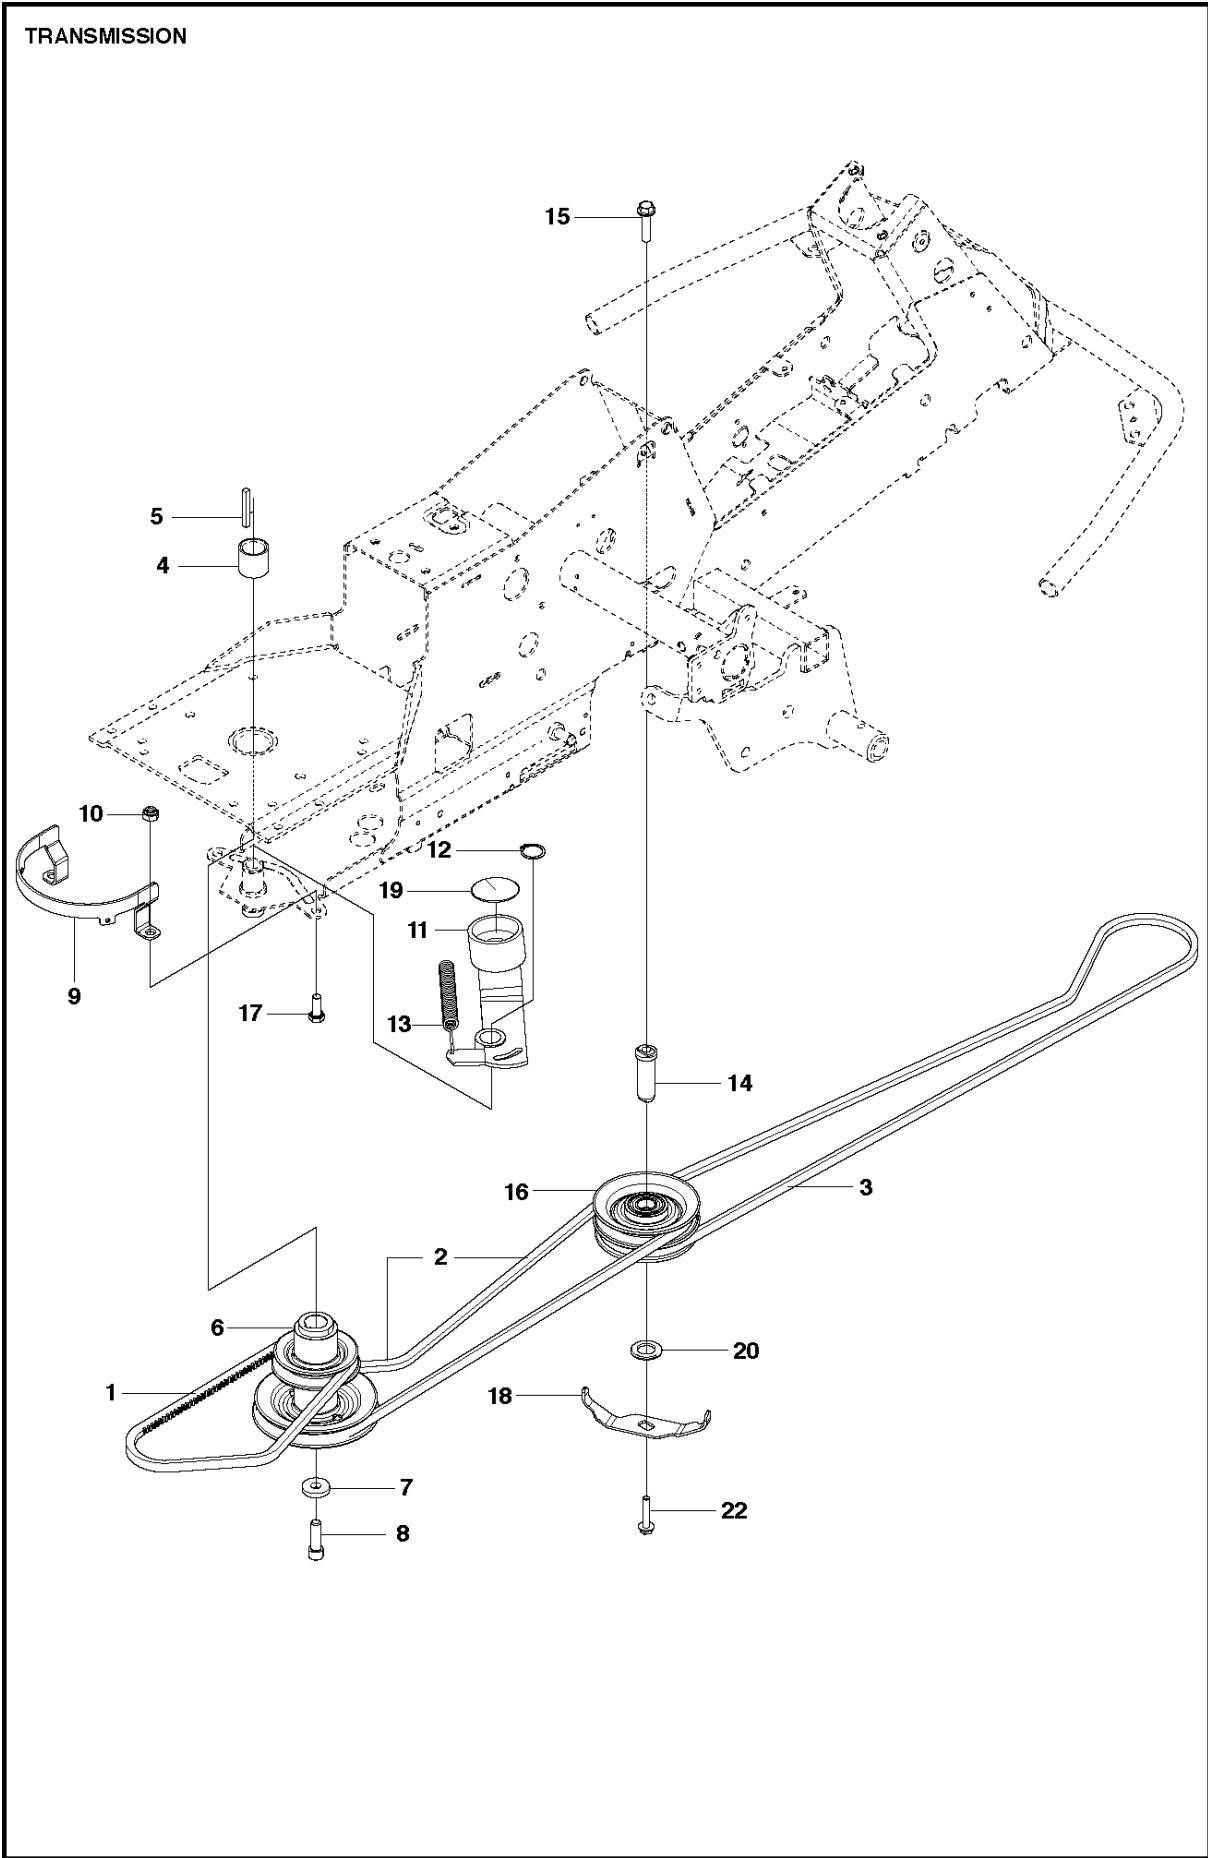

TRANSMISSION

R216 T AWD, 967820401, 2018

Ref	Part No	Description	Remark	QTY KIT
1	589 53 12-01	BELT		1
2	589 53 04-01	BELT		1
3	589 53 00-01	BELT		1
4	506 50 92-01	SPACING SLEEVE		1
5	506 55 59-01	WEDGE		1
6	535 48 24-01	PULLEY		1
7	506 59 75-01	WASHER		1
8	506 55 60-02	SCREW UNC		1
9	587 42 52-01	BELT GUIDE		1
10	732 21 20-51	NUT		2
11	535 48 44-01	BELT TENSIONER ASSY		1
12	735 31 26-00	CIRCLIP		1
13	506 66 56-01	SPRING		1
14	581 91 64-01	SHAFT		1
15	506 67 54-02	SCREW EHHFM		1
16	535 48 22-01	MELLANHJUL		1
17	725 24 93-71	SCREW EHHM		2
18	544 40 53-01	BELT GUIDE		1
19	535 48 50-01	SEALING		1
20	586 32 02-01	DISTANCE		1
22	586 32 04-01	SCREW		1