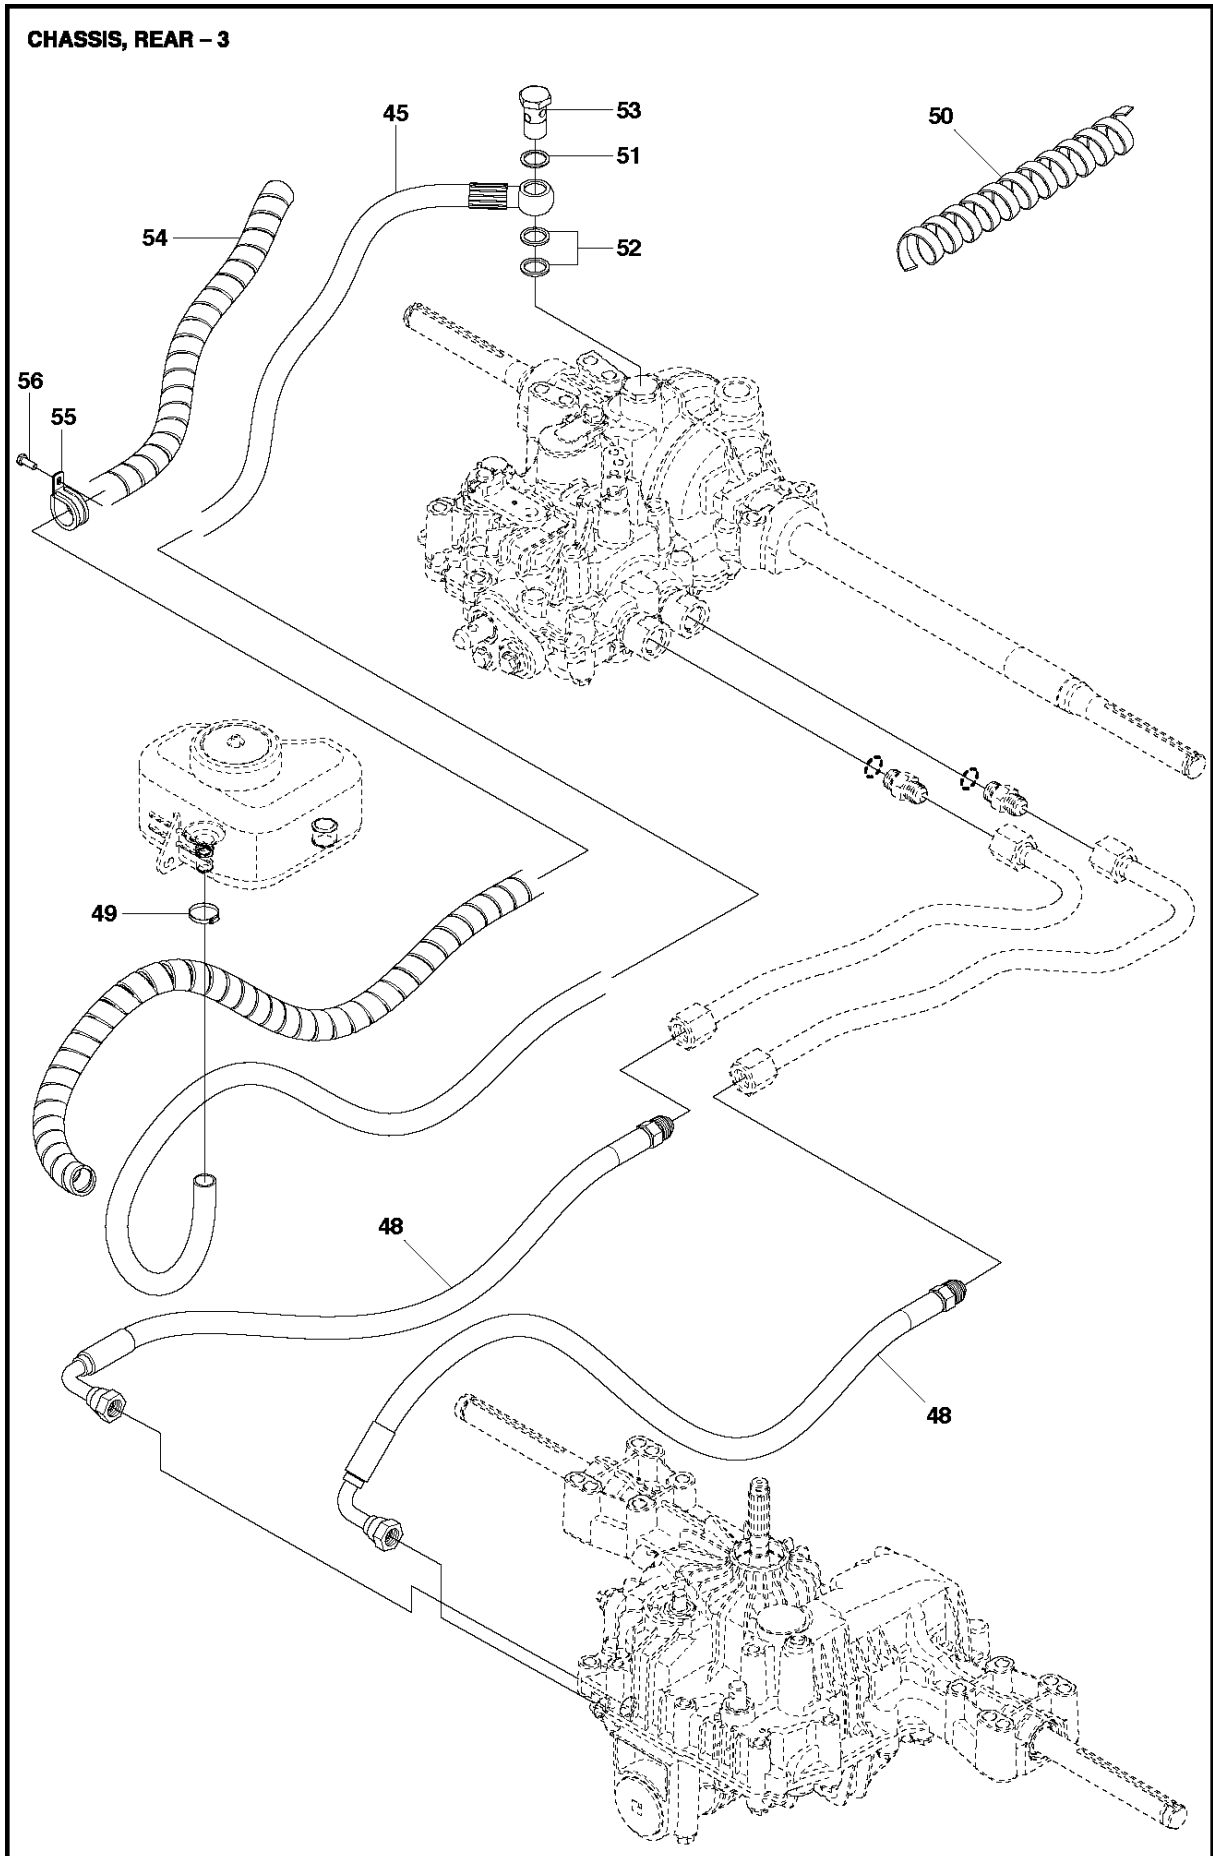

CHASSIS REAR

R216 T AWD, 967820401, 2018

Ref	Part No	Description	Remark	QTY KIT
45	578 29 50-03	HYDRAULIC HOSE		1
48	544 45 64-03	HYDRAULIC HOSE		2
49	505 13 11-01	HOSE CLAMP		1
50	544 02 66-01	HOSE GUARD		1
51	544 01 00-01	GASKET		1
52	544 01 00-03	GASKET		2
53	544 02 05-01	PIPE FITTING		1
54	544 02 66-07	HOSE GUARD		1
55	574 53 12-01	HOSE CLAMP		1
56	725 23 68-61	SCREW EHHFT		1