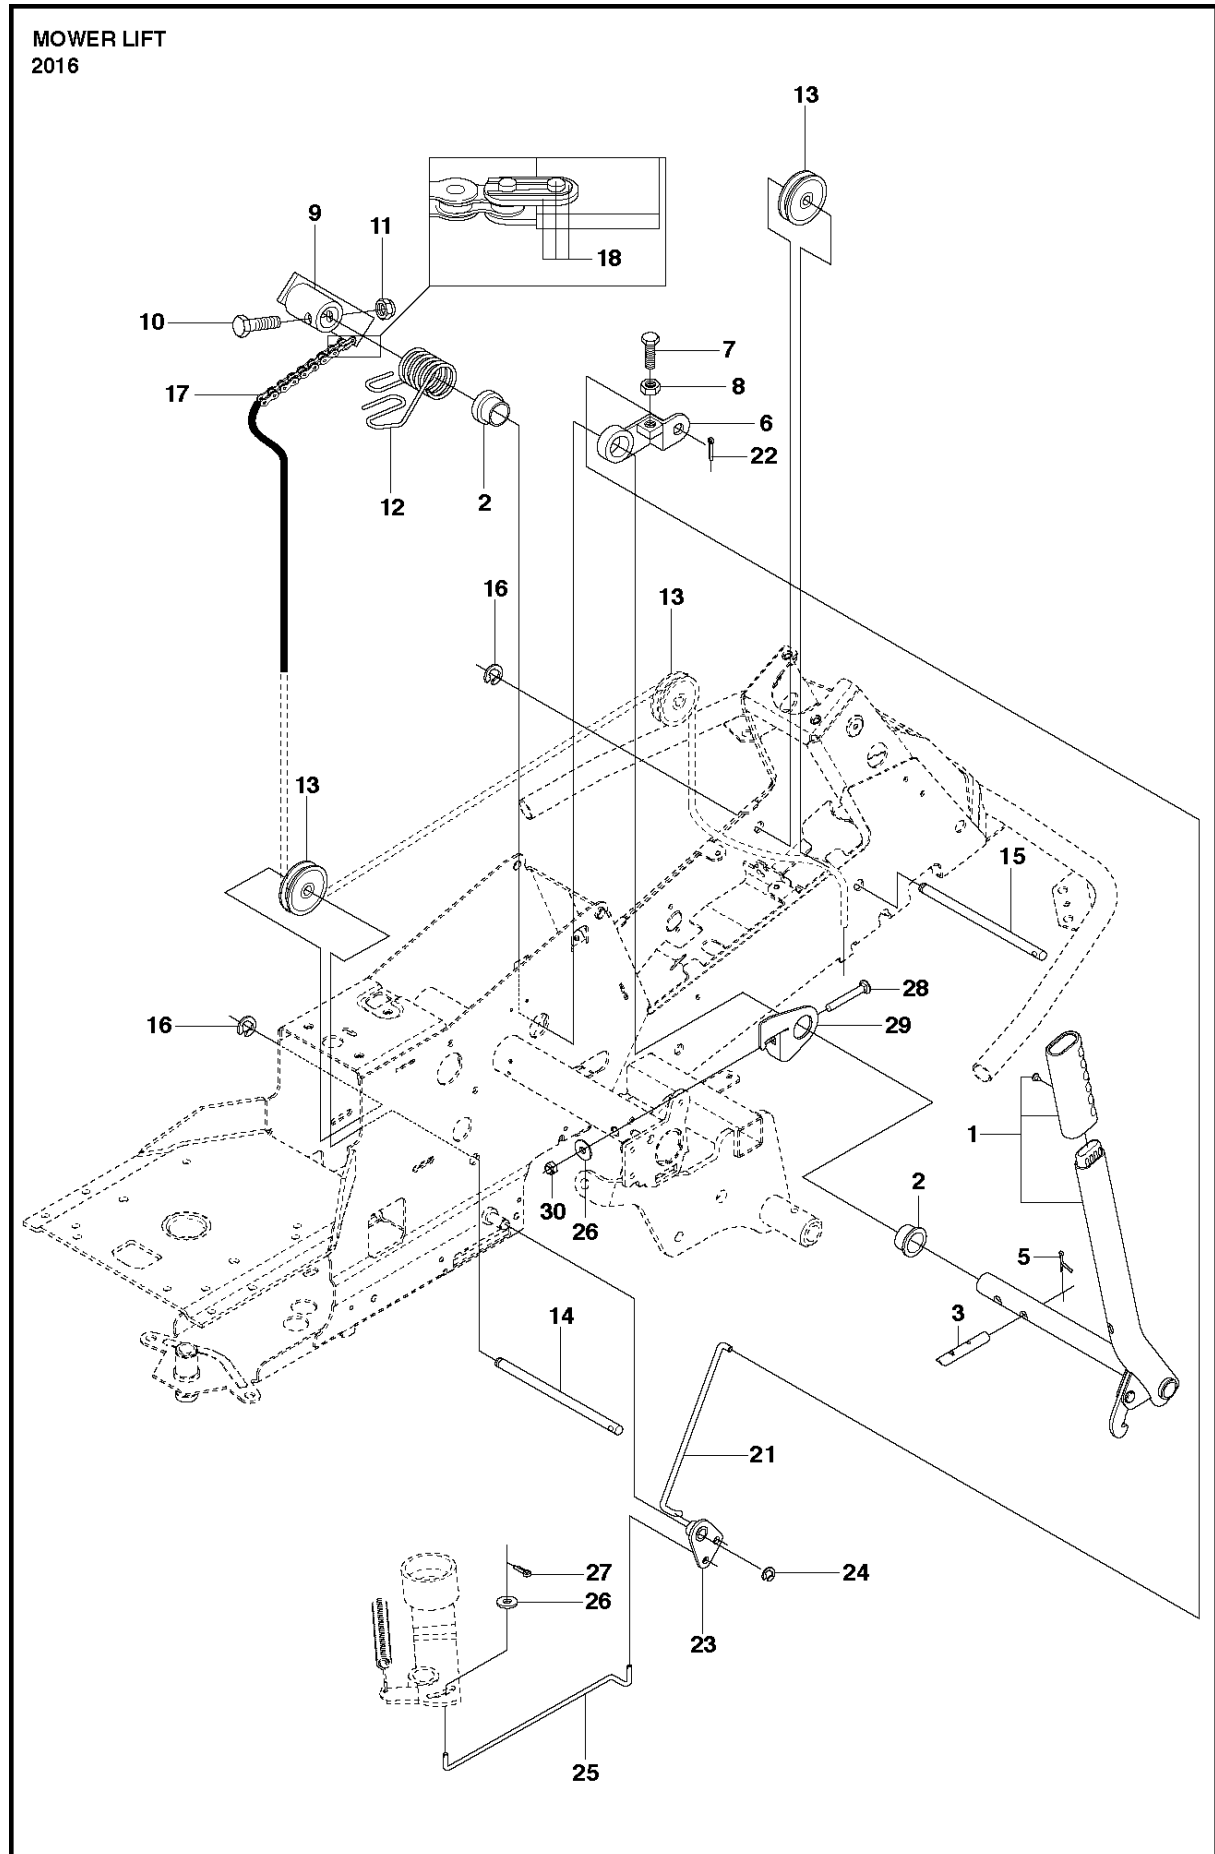

MOWER LIFT / DECK LIFT

R216 T AWD, 967820401, 2018

Ref	Part No	Description	Remark	QTY KIT
1	577 96 67-01	LIFTING LEVER ASSY		1
2	506 55 65-01	BEARING		2
3	525 40 66-01	PEN		1
5	721 61 83-01	SPLIT PIN		1
6	506 78 43-01	LINK ASSY		1
7	725 24 97-51	SCREW		1
8	731 23 20-51	HEXAGON NUT		1
9	544 43 36-01	LIFTING ARM		1
10	725 25 42-51	SCREW EHHM		1
11	732 25 22-01	HEXAGON LOCKING NUT		1
12	506 91 68-01	SPRING		1
13	506 90 56-01	OFFSET PULLEY		2
14	506 90 57-01	SHAFT		1
15	506 90 57-02	SHAFT		1
16	735 31 18-20	E-CLIP		2
17	506 55 46-09	CHAIN		1
18	506 55 47-01	LINKAGE		1
21	544 45 69-01	CONNECTION ROD		1
22	721 61 83-01	SPLIT PIN		1
23	544 37 86-01	LINK		1
24	735 31 14-20	E-CLIP		1
25	544 44 88-01	CONNECTION ROD		1
26	734 11 64-41	WASHER		2
27	721 61 83-01	SPLIT PIN		1
28	535 42 38-03	SCREW RSQM		1
29	577 99 95-01	SHEET		1
30	732 21 18-01	LOCK NUT		1