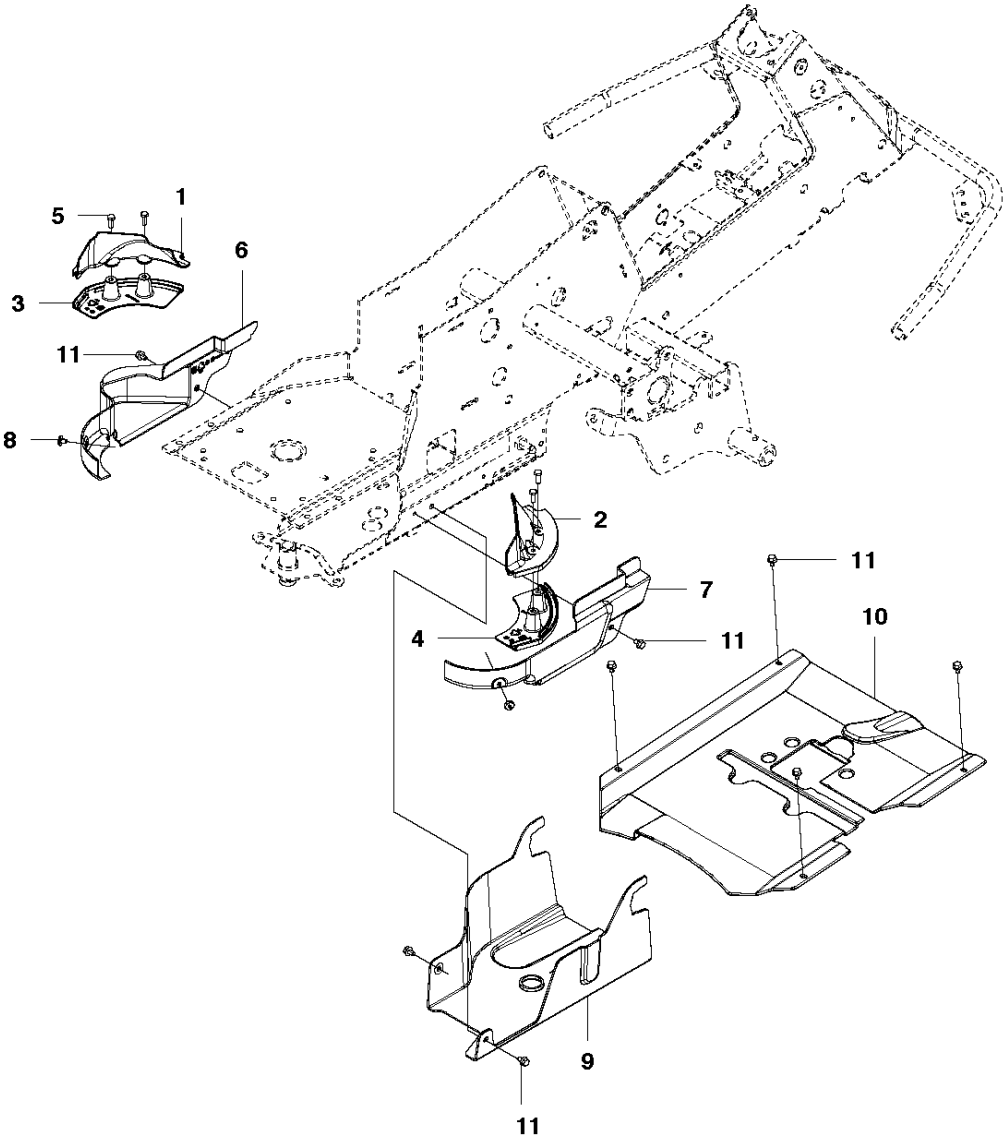

COVER - 3

COVER

R216 T AWD, 967820401, 2018

Ref	Part No	Description	Remark	QTY KIT
1	510 22 25-01	BELT COVER		1
2	510 22 25-02	BELT COVER		1
3	510 22 27-01	BELT COVER		1
4	510 22 27-02	BELT COVER		1
5	535 42 58-02	SCREW IHPANM		4
6	510 22 23-03	BELT COVER		1
7	510 22 24-01	BELT COVER		1
8	522 55 73-01	SCREW		2
9	510 44 20-01	BELT COVER		1
10	510 43 62-03	BELT COVER		1
11	725 23 64-61	SCREW EHHFT		8