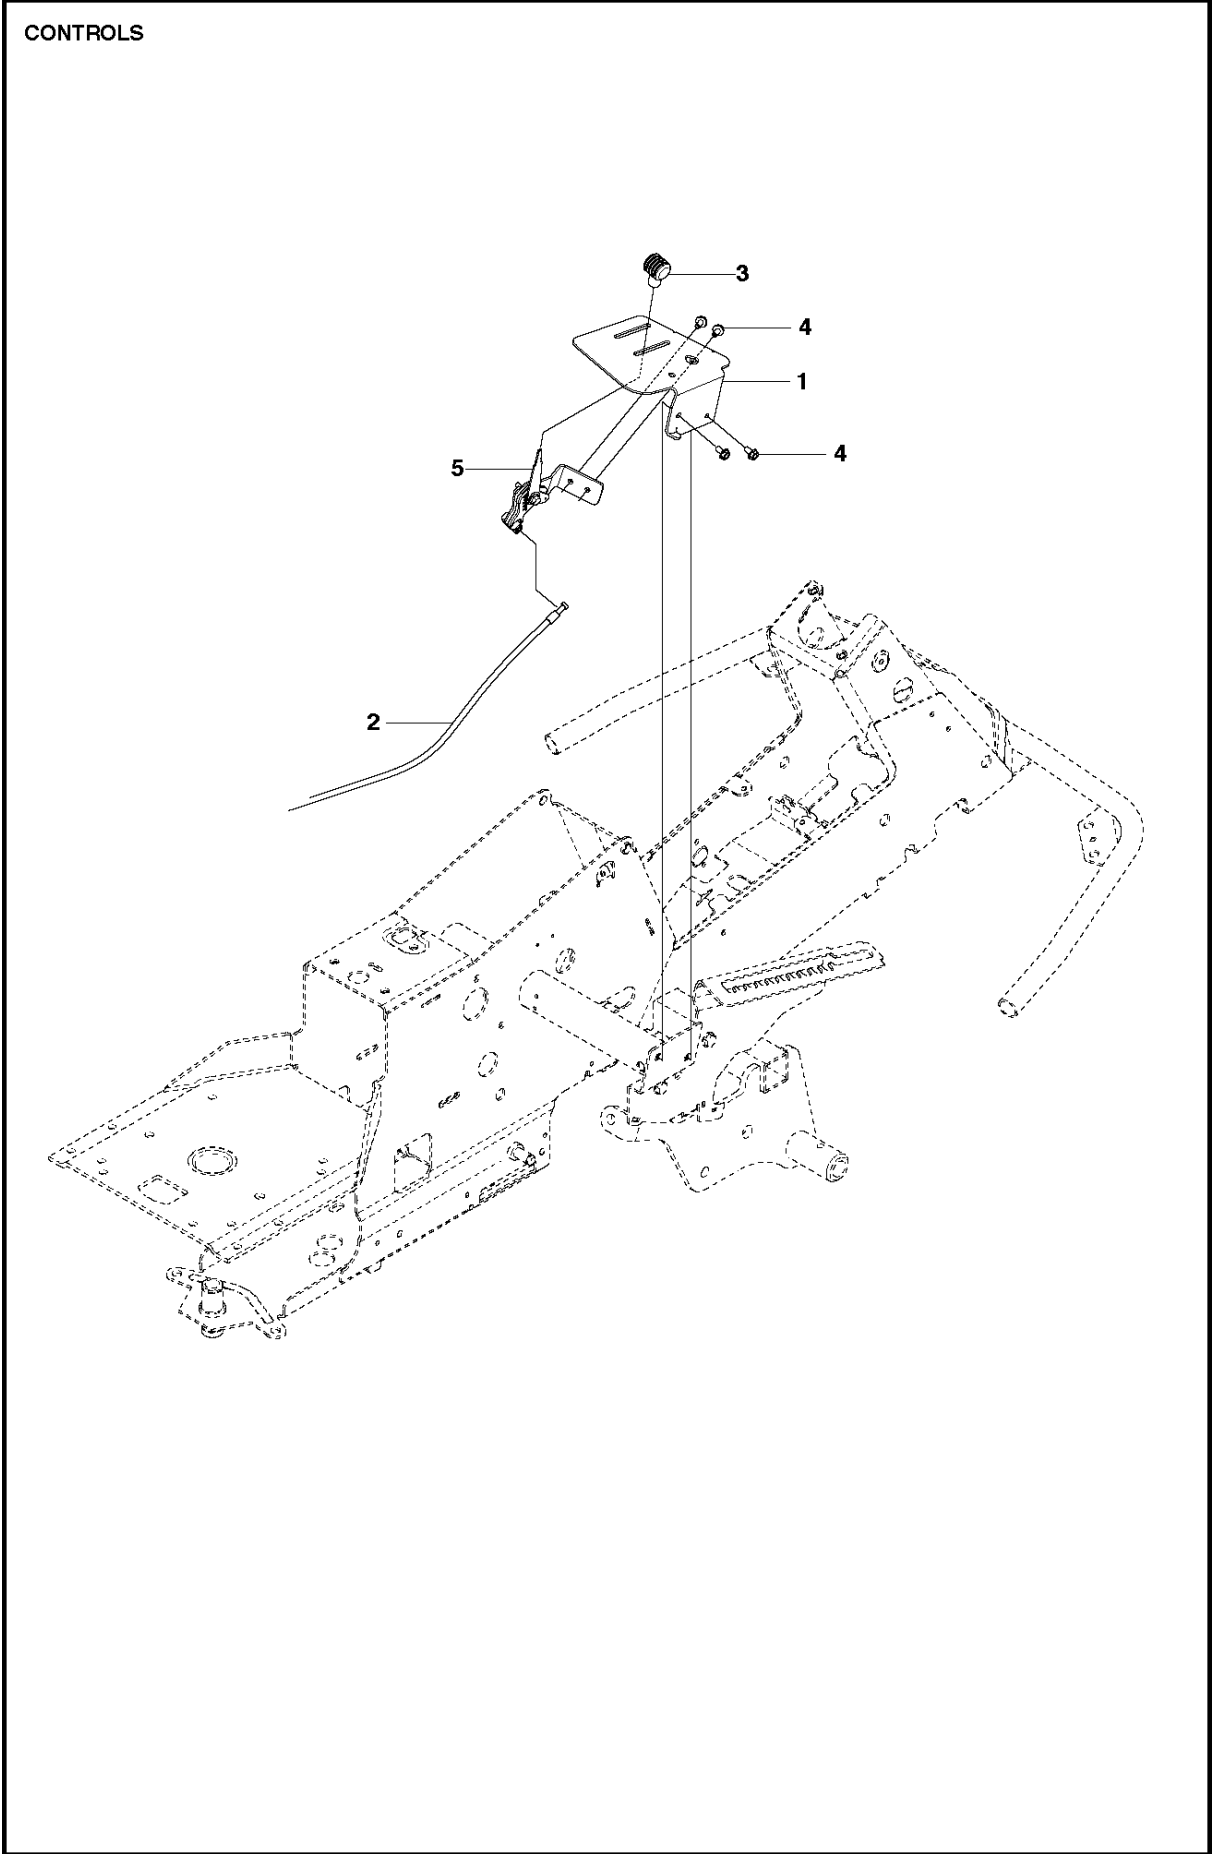

CONTROLS

R216 T AWD, 967820401, 2018

Ref	Part No	Description	Remark	QTY KIT
1	578 03 31-01	SUPPORT		1
2	544 30 17-06	WIRE		1
3	506 88 91-01	KNOB		1
4	535 47 52-12	SCREW EHHFM		4
5	578 02 34-01	THROTTLE CONTROL		1