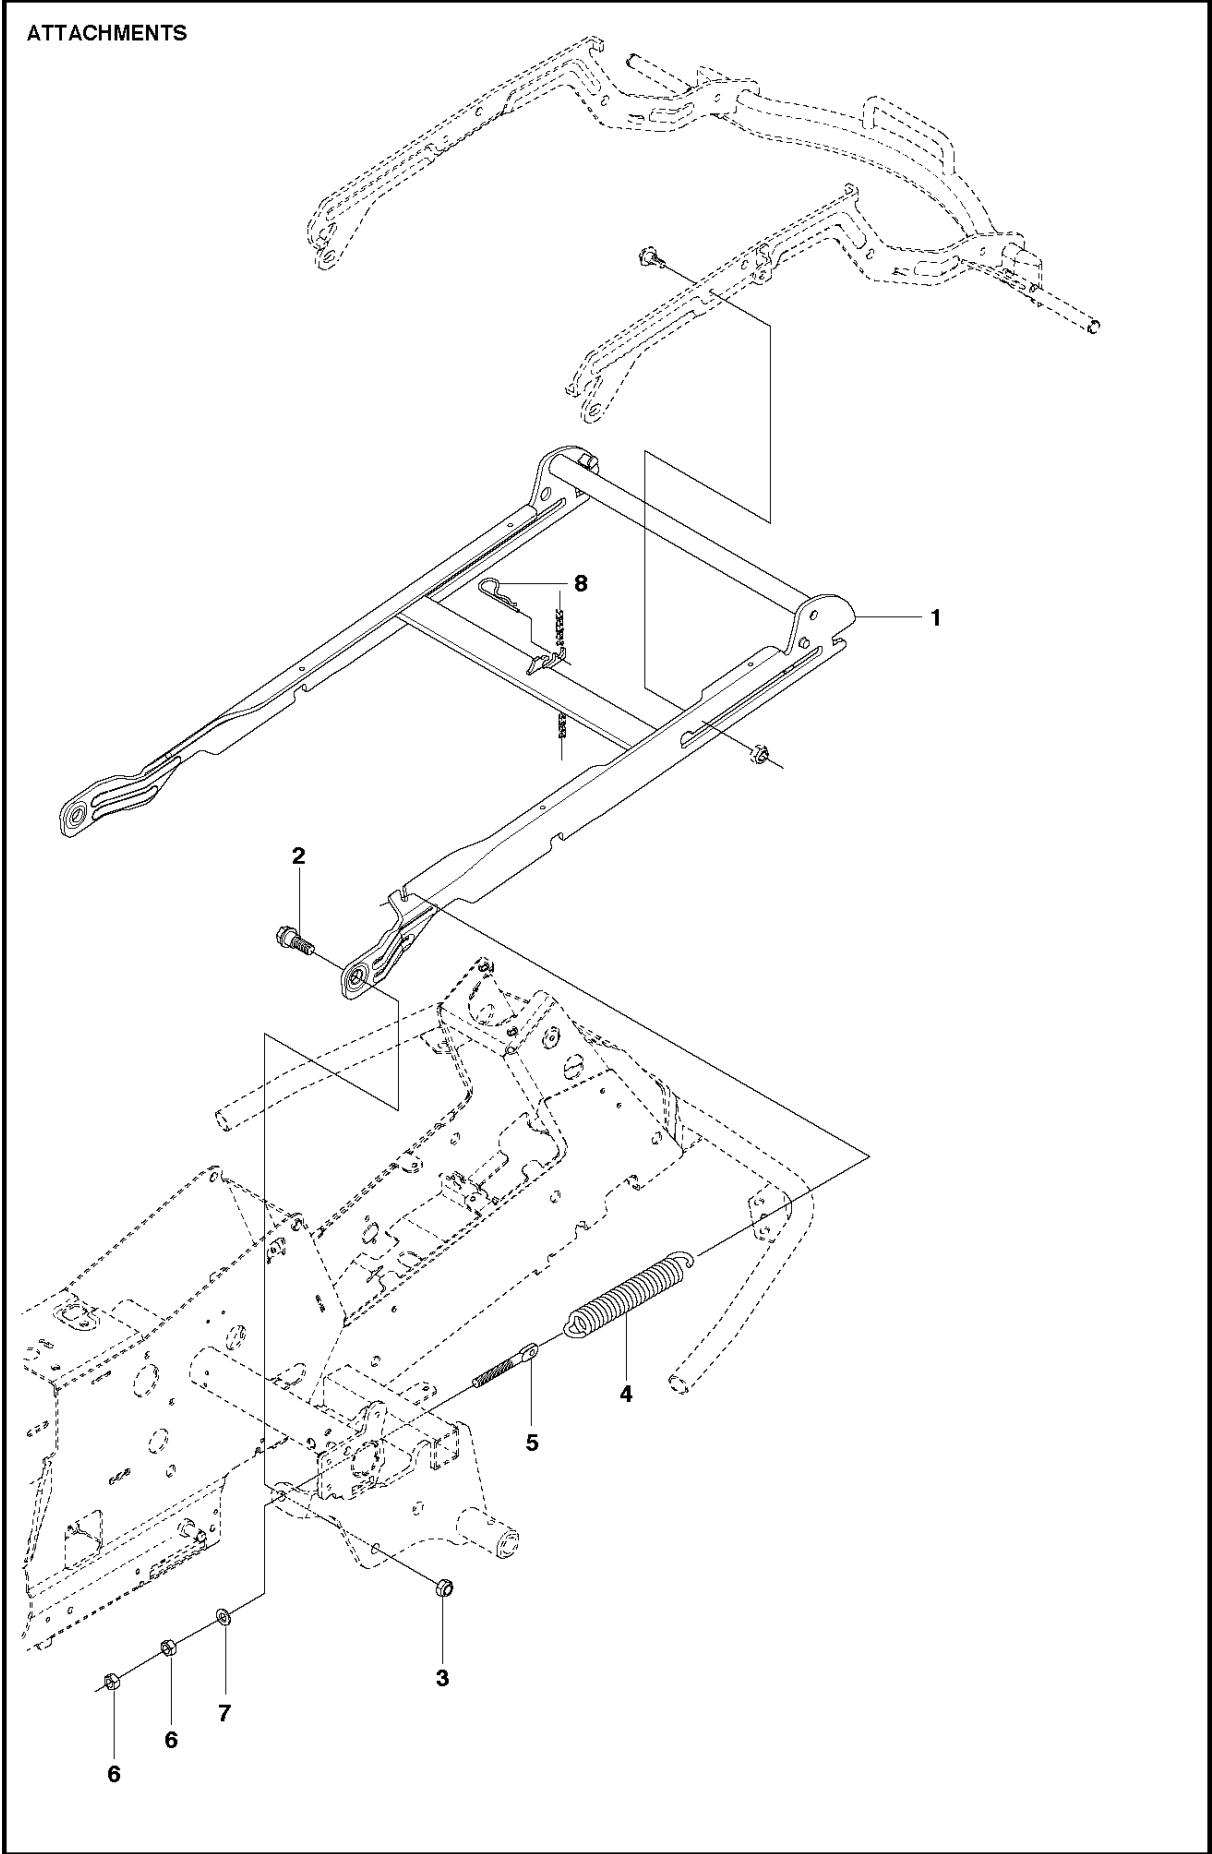

ATTACHMENTS

R216 T AWD, 967820401, 2018

Ref	Part No	Description	Remark	QTY KIT
1	578 17 74-01	EQUIPMENT FRAME		1
2	506 89 58-01	COLLAR SCREW		2
3	732 25 22-01	HEXAGON LOCKING NUT		2
4	506 83 76-01	SPRING		2
5	506 83 77-01	RING BOLT		2
6	731 23 20-51	HEXAGON NUT		4
7	734 11 72-01	WASHER		2
8	721 68 02-51	SPRING COTTER		1