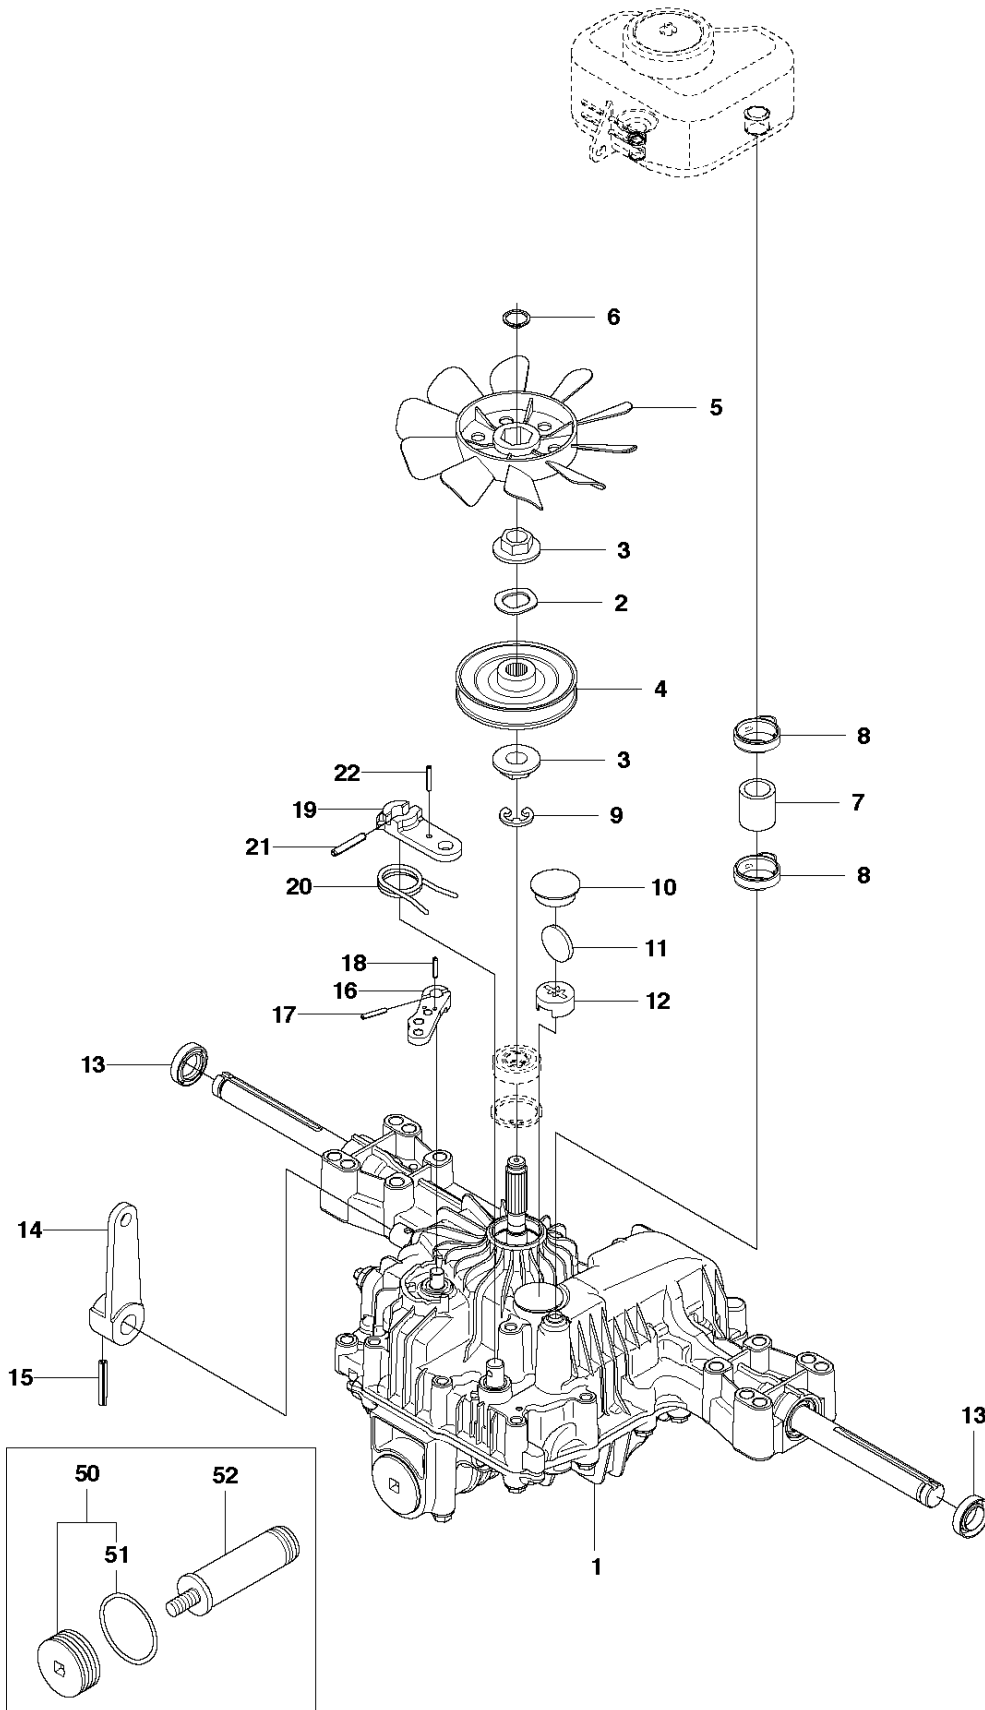

K574

TRANSMISSION

R216 T AWD, 967820401, 2018

Ref	Part No	Description	Remark	QTY	KIT
1	544 11 61-01	TRANSMISSION		1	
2	506 98 65-01	SPRING WASHER		1	
3	506 98 66-01	DISTANCE		2	
4	502 45 19-01	PULLEY		1	
5	506 98 68-01	FAN		1	
6	735 31 15-00	CIRCLIP		1	
7	502 45 16-01	TUBE		1	
8	506 98 70-01	HOSE CLAMP		2	
9	535 40 28-07	CLIP		1	1
10	535 40 28-32	PLUG		1	1
11	535 40 28-29	MAGNET		1	1
12	502 45 20-01	MAGNET HOLDER		1	1
13	535 40 28-37	SEALING		2	1
14	502 45 32-01	CONTROL LEVER		1	1
15	535 40 28-09	PIN RETAINING SCREW		1	1
16	535 40 28-17	LEVER		1	1
17	535 40 28-16	PIN RETAINING SCREW		1	1
18	535 40 28-33	PIN RETAINING SCREW		1	1
19	535 40 28-38	LEVER		1	1
20	535 40 28-39	RETURN SPRING		1	1
21	535 40 28-40	PIN RETAINING SCREW		1	1
22	535 40 28-41	PIN RETAINING SCREW		1	1
50	574 51 51-01	KIT		1	
51	574 51 52-01	O-RING		1	50
52	535 40 28-19	FILTER		1