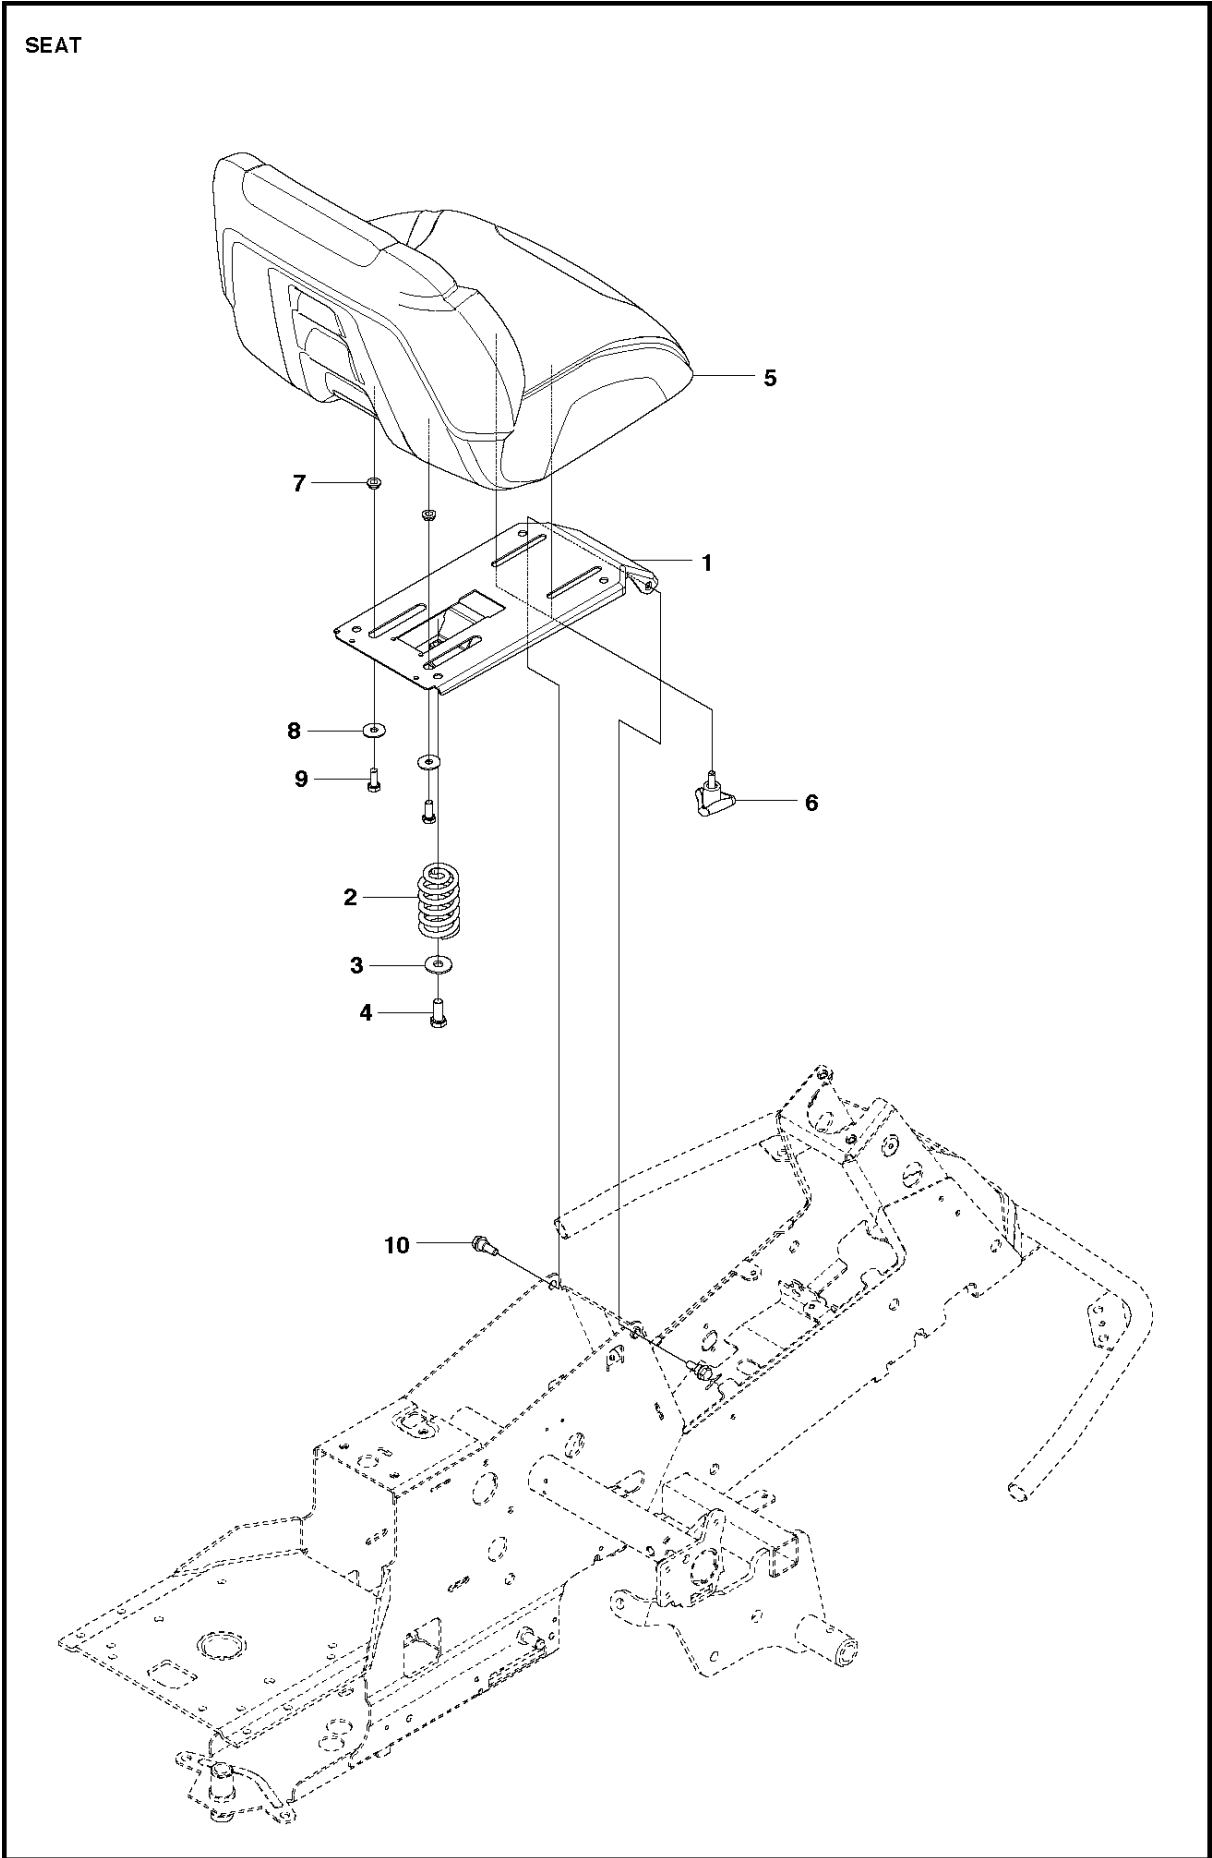

SEAT

R216 T AWD, 967820401, 2018

Ref	Part No	Description	Remark	QTY KIT
1	587 15 27-01	SEAT BRACKET		1
2	506 91 53-01	COMPRESSION SPRING		1
3	734 11 74-41	WASHER		1
4	725 24 93-71	SCREW EHHM		1
5	587 39 76-01	SEAT		1
6	585 06 52-02	KNOB		2
7	506 56 53-01	BUSHING		2
8	734 11 64-41	WASHER		2
9	725 24 51-71	SCREW EHHM		2
10	506 59 74-01	SCREW EHHFM		2