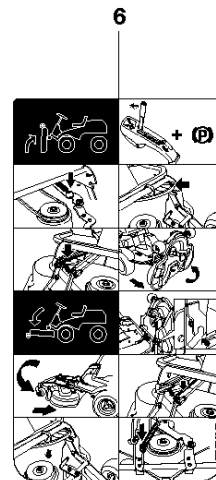

DECALS

DECALS

R216 T AWD, 967820401, 2018

Ref	Part No	Description	Remark	QTY KIT
1	584 22 62-01	DECAL		1
3	581 78 40-04	LABEL		1
4	578 39 25-06	DECAL		1
5	544 21 14-01	LABEL		1
6	579 55 65-01	DECAL		1
7	582 81 02-01	DECAL		1
8	576 97 34-01	DECAL		1