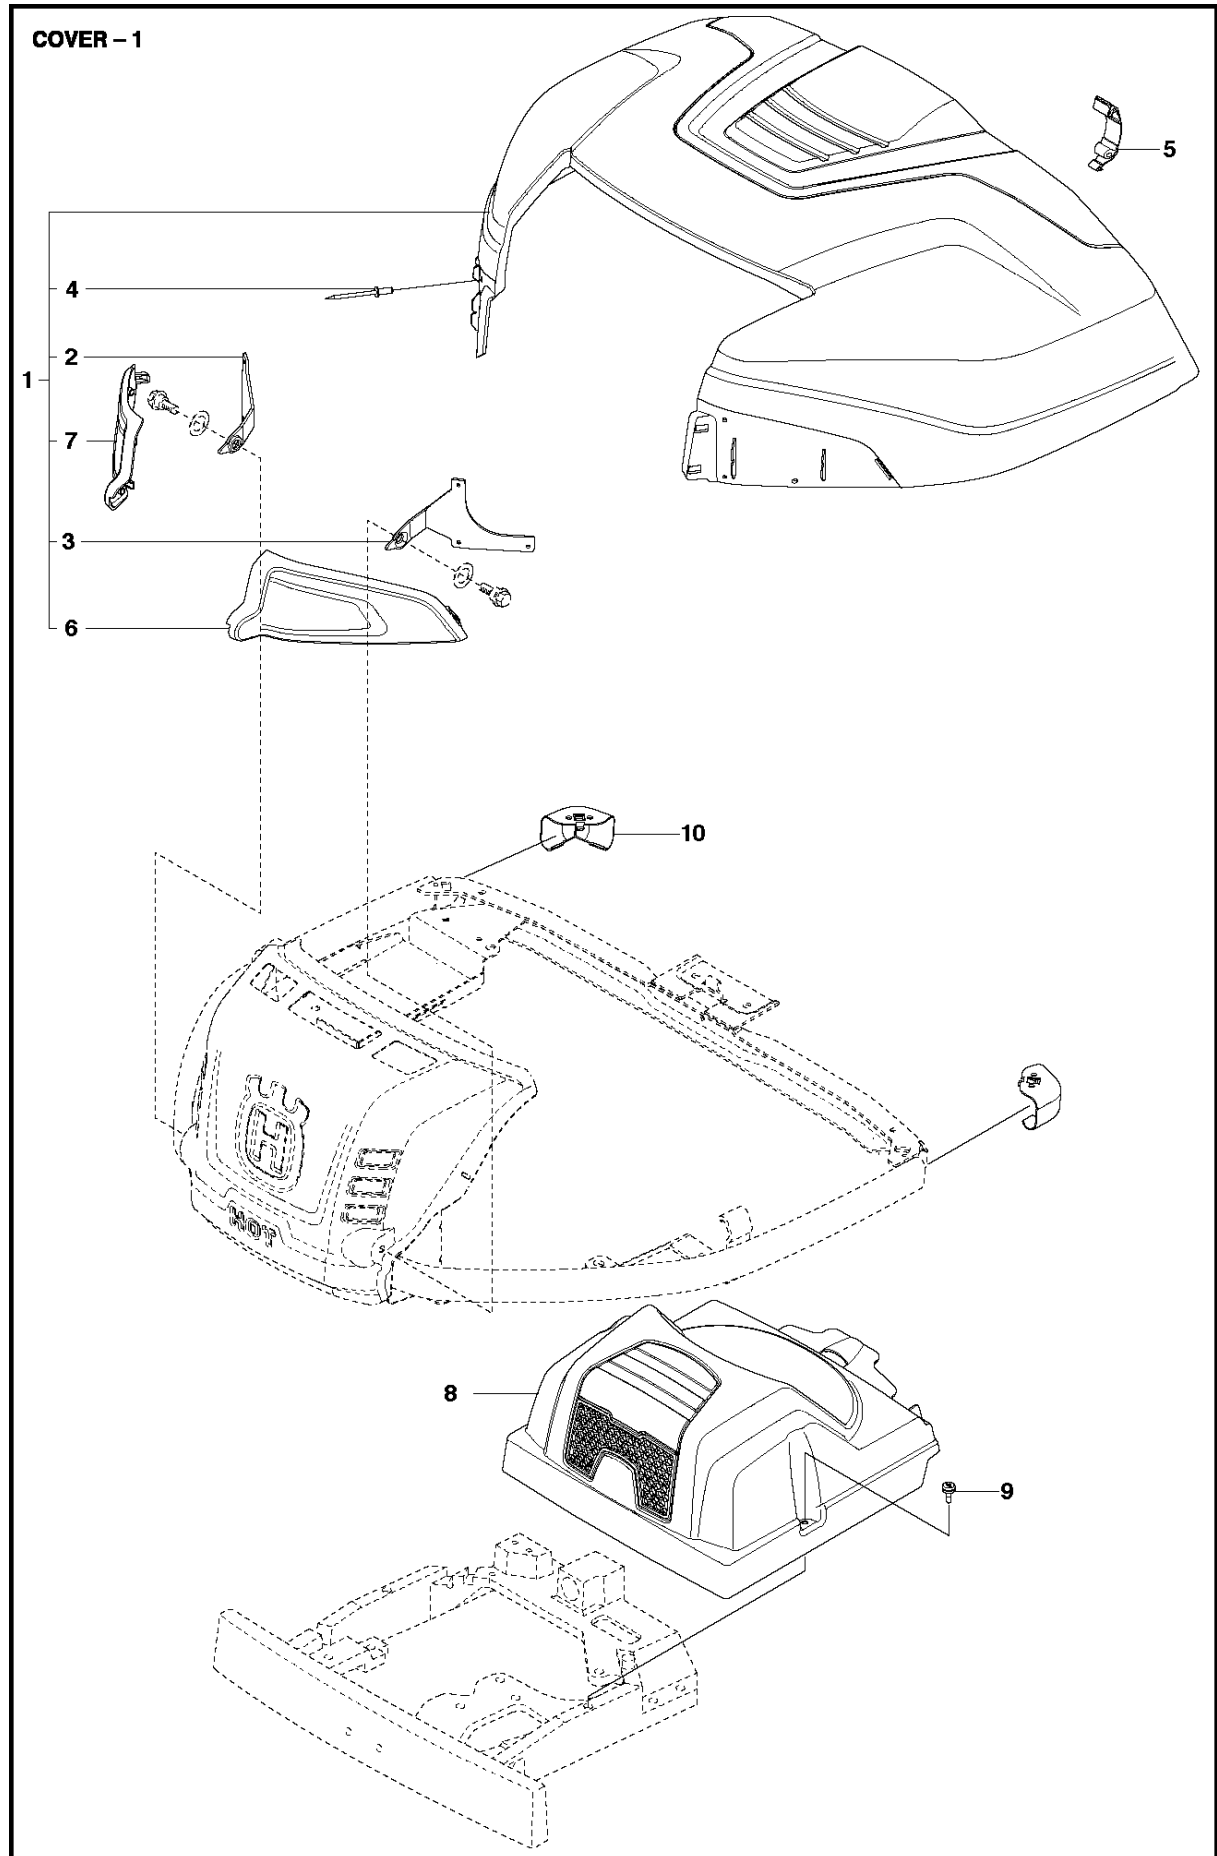

COVER

R216 T AWD, 967820401, 2018

Ref	Part No	Description	Remark	QTY	KIT
1	577 61 47-03	ENGINE HOOD ASSY		1	
2	578 11 37-01	HINGE		1	6
3	578 11 37-02	HINGE		1	6
4	722 79 54-02	RIVET		6	6
5	588 46 28-03	SNAP LOCKING		1	
6	577 61 26-02	COVER		1	6
7	577 61 26-01	COVER		1	6
8	578 26 13-04	TRANSMISSION COVER		1	
9	544 40 05-01	SCREW		2	
10	577 90 33-01	PLUG		2