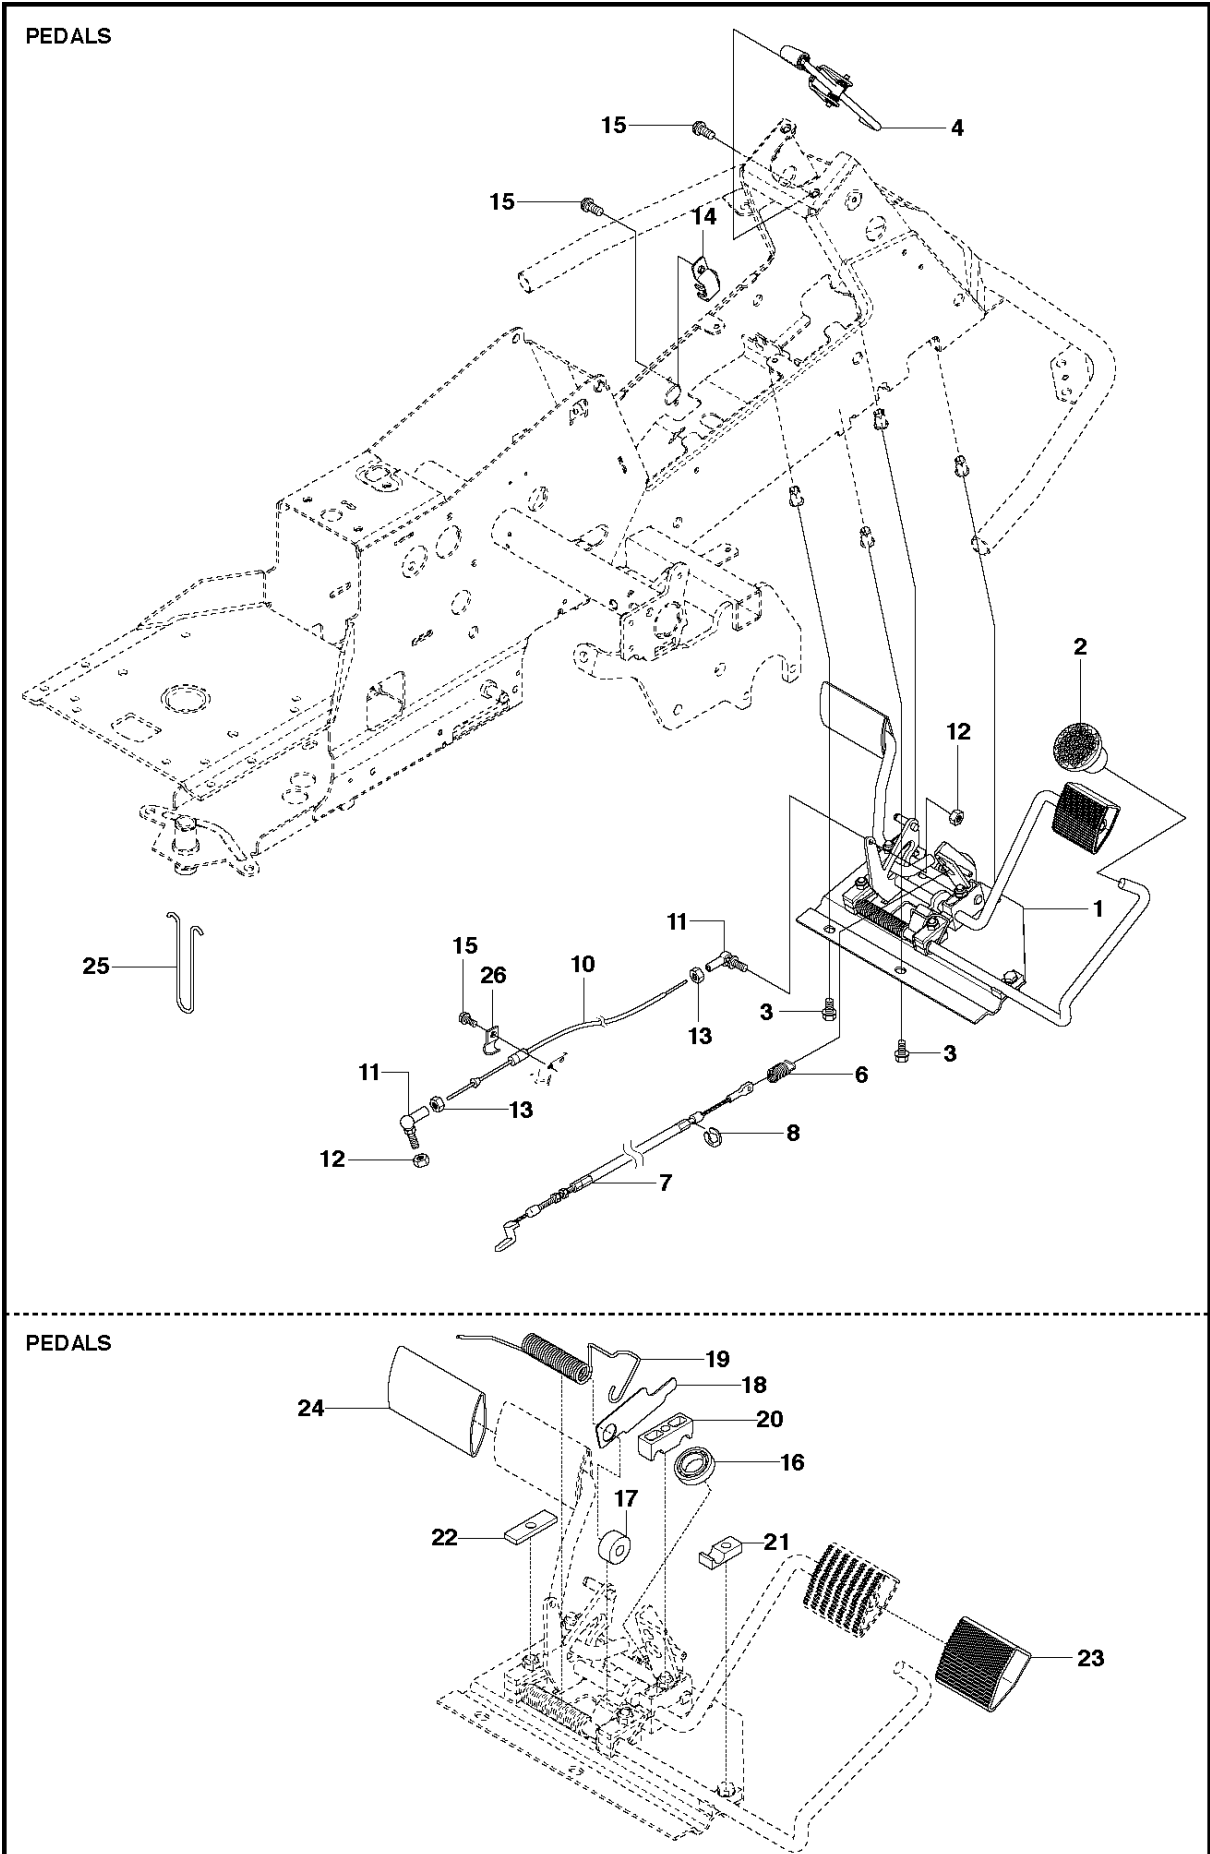

PEDALS

R216 T AWD, 967820401, 2018

Ref	Part No	Description	Remark	QTY KIT
1	544 12 60-01	PEDAL PLATE ASSY		1
2	535 47 37-01	KNOB		1
3	506 57 01-04	SCREW EHHFM		4
4	544 40 31-01	BRAKE LEVER ASSY		1
6	506 94 63-01	BRAKE SPRING		1
7	576 71 21-01	BRAKE WIRE		1
8	735 31 09-20	E-CLIP		1
10	574 41 12-02	CONTROL CABLE		1
11	506 55 73-01	VINKELL.AS8 DIN71802		2
12	732 21 14-01	LOCK NUT		2
13	731 23 14-01	HEXAGON NUT		2
14	522 43 08-01	BRACKET		1
15	725 23 64-61	SCREW EHHFT		4
16	738 21 02-04	BALL BEARING		1
17	535 48 02-01	ROLLER		1
18	535 48 06-01	PROTECTIVE PLATE		1
19	535 48 07-01	SPRING		1
20	535 48 08-01	BEARING SUPPORT		4
21	535 48 09-01	BEARING SUPPORT		5
22	535 48 10-01	REINFORCEMENT PLATE		3
23	535 47 88-01	PEDAL RUBBER		1
24	535 47 88-02	PEDAL RUBBER		1
25	506 57 64-02	CABLE HOLDER		1
26	506 56 65-01	CLIP		1