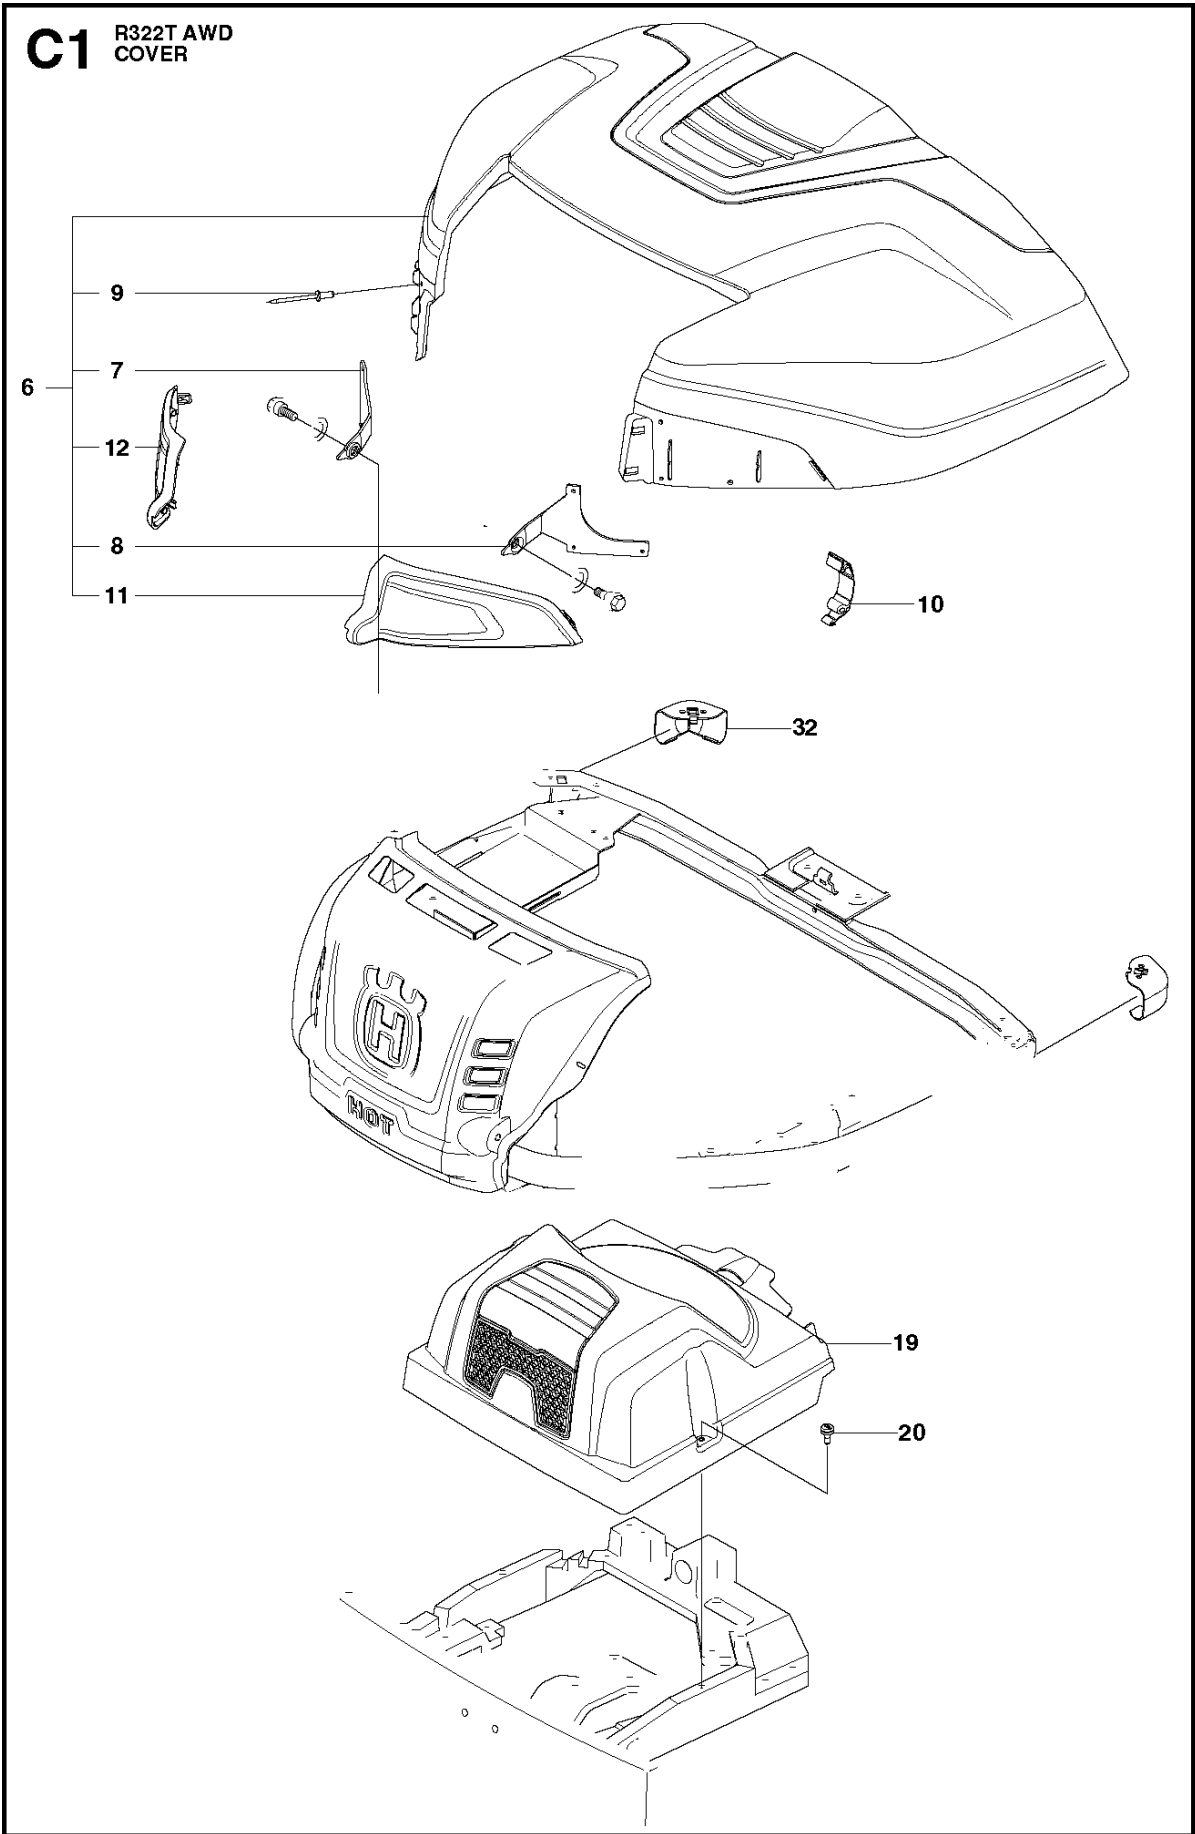

COVER, REAR

R322T AWD, 967153002, 2018

Ref	Part No	Description	Remark	QTY KIT
6	577 61 47-03	ENGINE HOOD ASSY		1
7	578 11 37-01	HINGE		1
8	578 11 37-02	HINGE		1
9	722 79 54-02	RIVET		6
10	503 89 47-03	SNAP		1
11	577 61 26-02	COVER		1
12	577 61 26-01	COVER		1
19	578 26 13-01	TRANSMISSION COVER		1
20	574 85 62-01	SCREW		2
32	577 90 33-01	PLUG		2