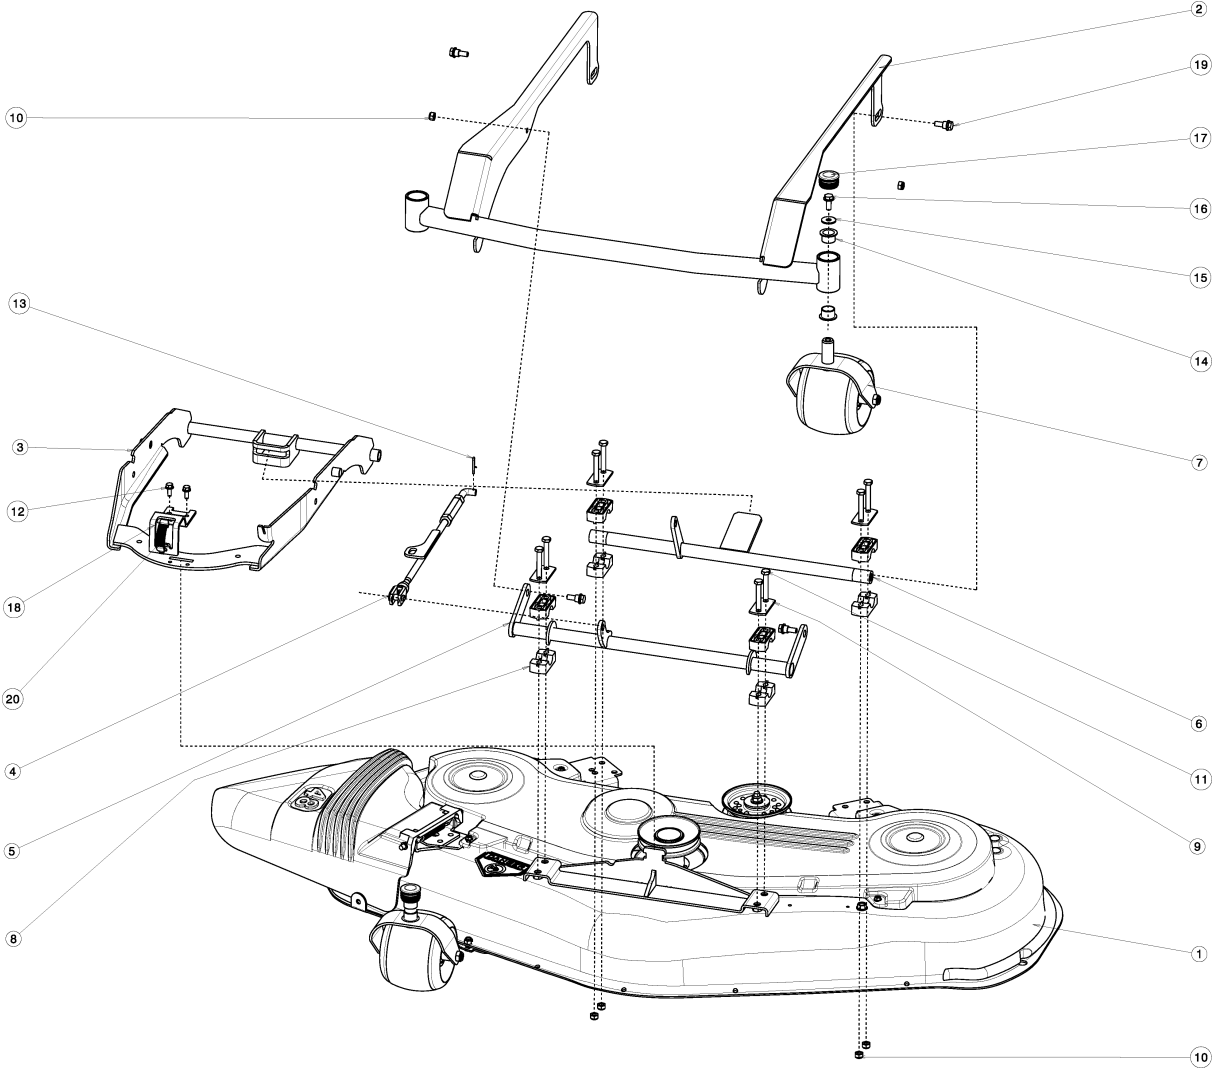

Ref	Part No	Description	Remark	QTY KIT
1	579 04 88-01	DECK SHELL ASSY		1
2	578 42 59-01	DECK FRAME		1
3	523 08 75-01	DECK ATTACHMENT		1
4	523 11 42-02	PARALLEL ROD ASSY		1
5	580 25 31-01	CROSS BAR		1
6	580 25 32-01	CROSS BAR		1
7	574 21 01-01	PIVOT WHEEL ASSY		1
8	506 86 96-01	BEARING		1
9	506 81 38-01	REINFORCING PLATE		1
10	732 21 18-01	LOCK NUT		1
11	725 24 61-51	SCREW EHHM		1
12	725 23 68-61	SCREW EHHFT		1
13	721 61 83-01	SPLIT PIN		1
14	578 97 59-01	BEARING		1
15	734 11 64-41	WASHER		1
16	506 57 01-04	SCREW EHHFM		1
17	574 03 48-01	PLUG		1
18	523 11 46-01	LOCK		1
19	506 59 74-01	SCREW EHHFM		1
20	503 89 47-03	SNAP		1