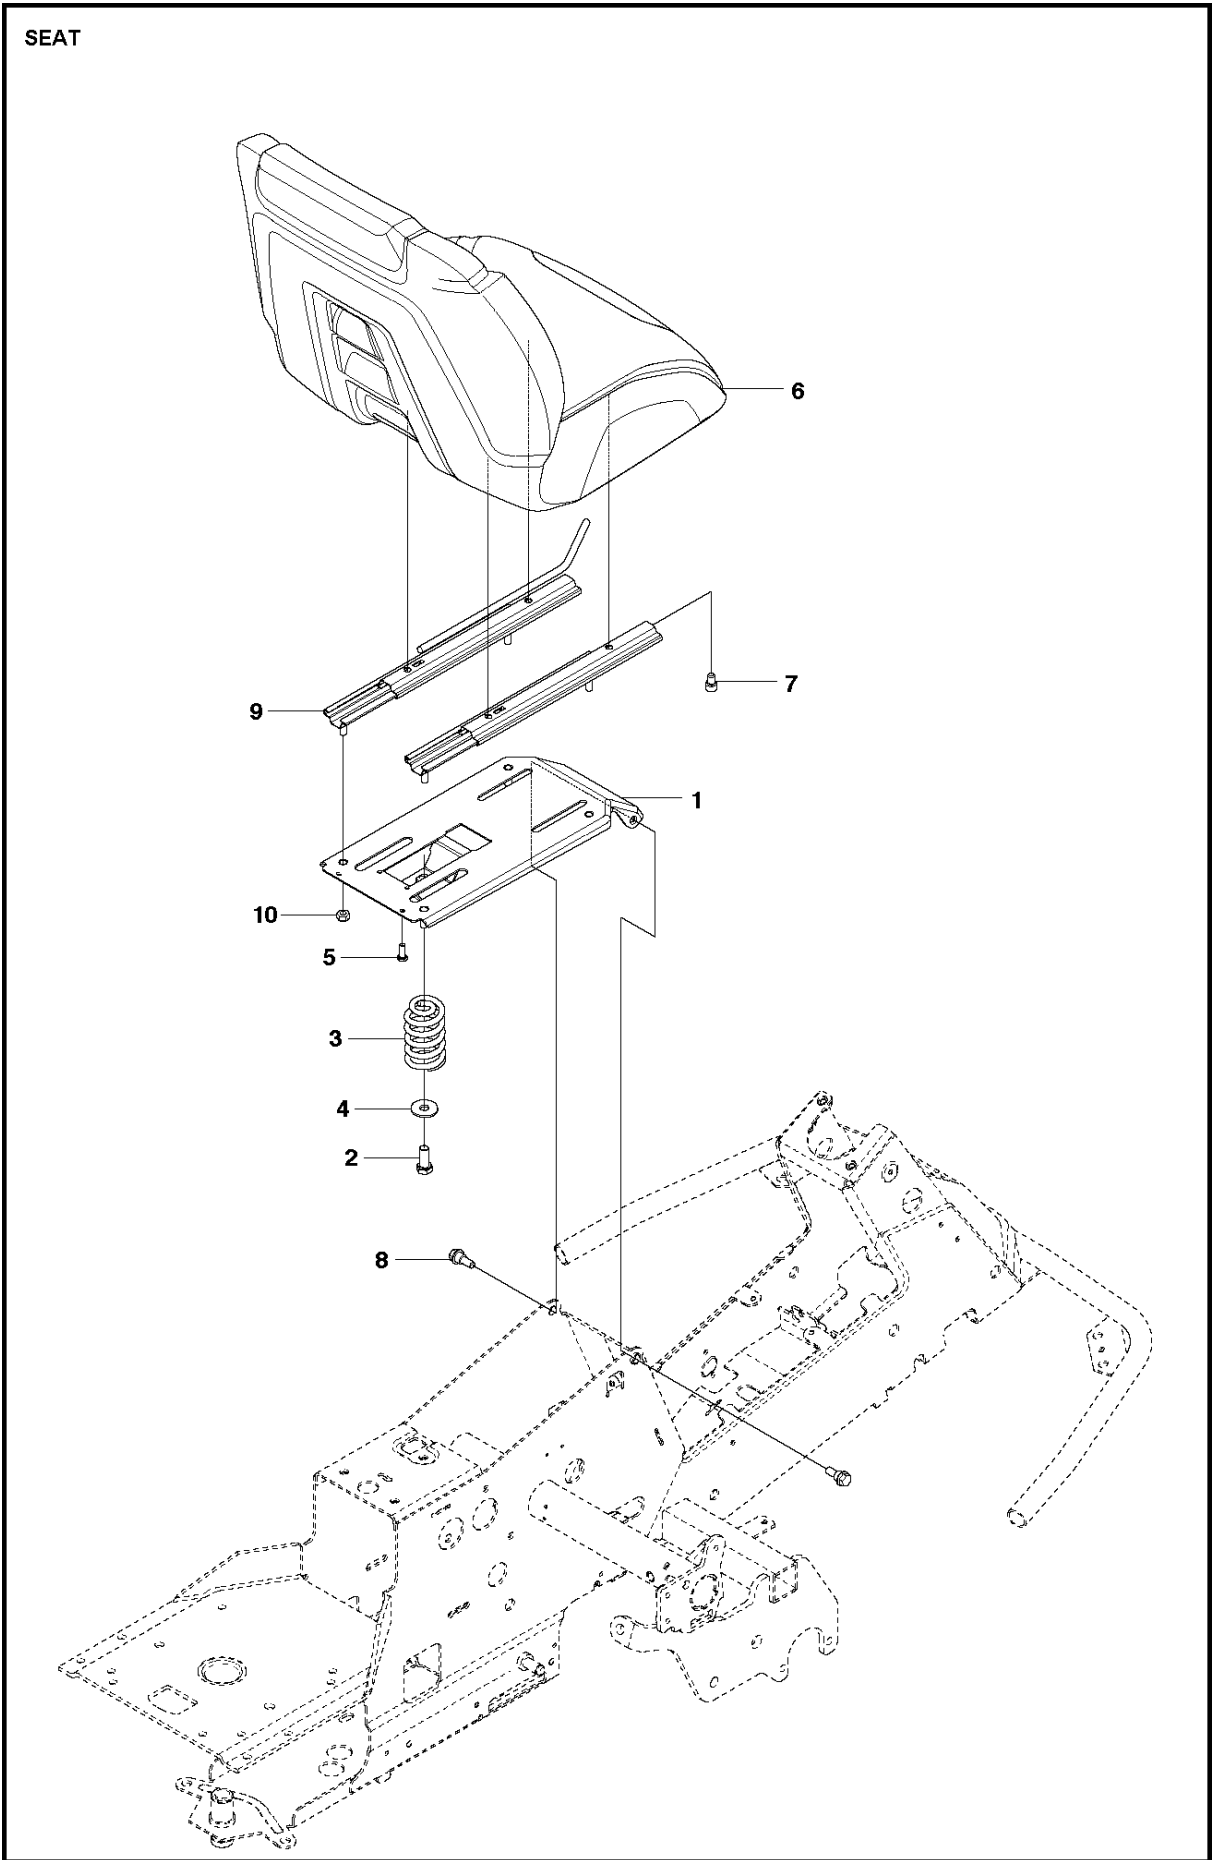

SEAT

R322T AWD, 967153002, 2018

Ref	Part No	Description	Remark	QTY KIT
1	587 15 27-01	SEAT BRACKET		1
2	725 24 93-71	SCREW EHHM		1
3	506 91 53-01	COMPRESSION SPRING		1
4	734 11 74-41	WASHER		1
5	725 23 68-61	SCREW EHHFT		1
6	587 39 30-01	SEAT		1
7	725 54 47-01	SCREW IHSCM		4
8	506 59 74-01	SCREW EHHFM		2
9	587 29 04-01	SEAT ADJUSTER		2
10	732 21 18-01	LOCK NUT		4