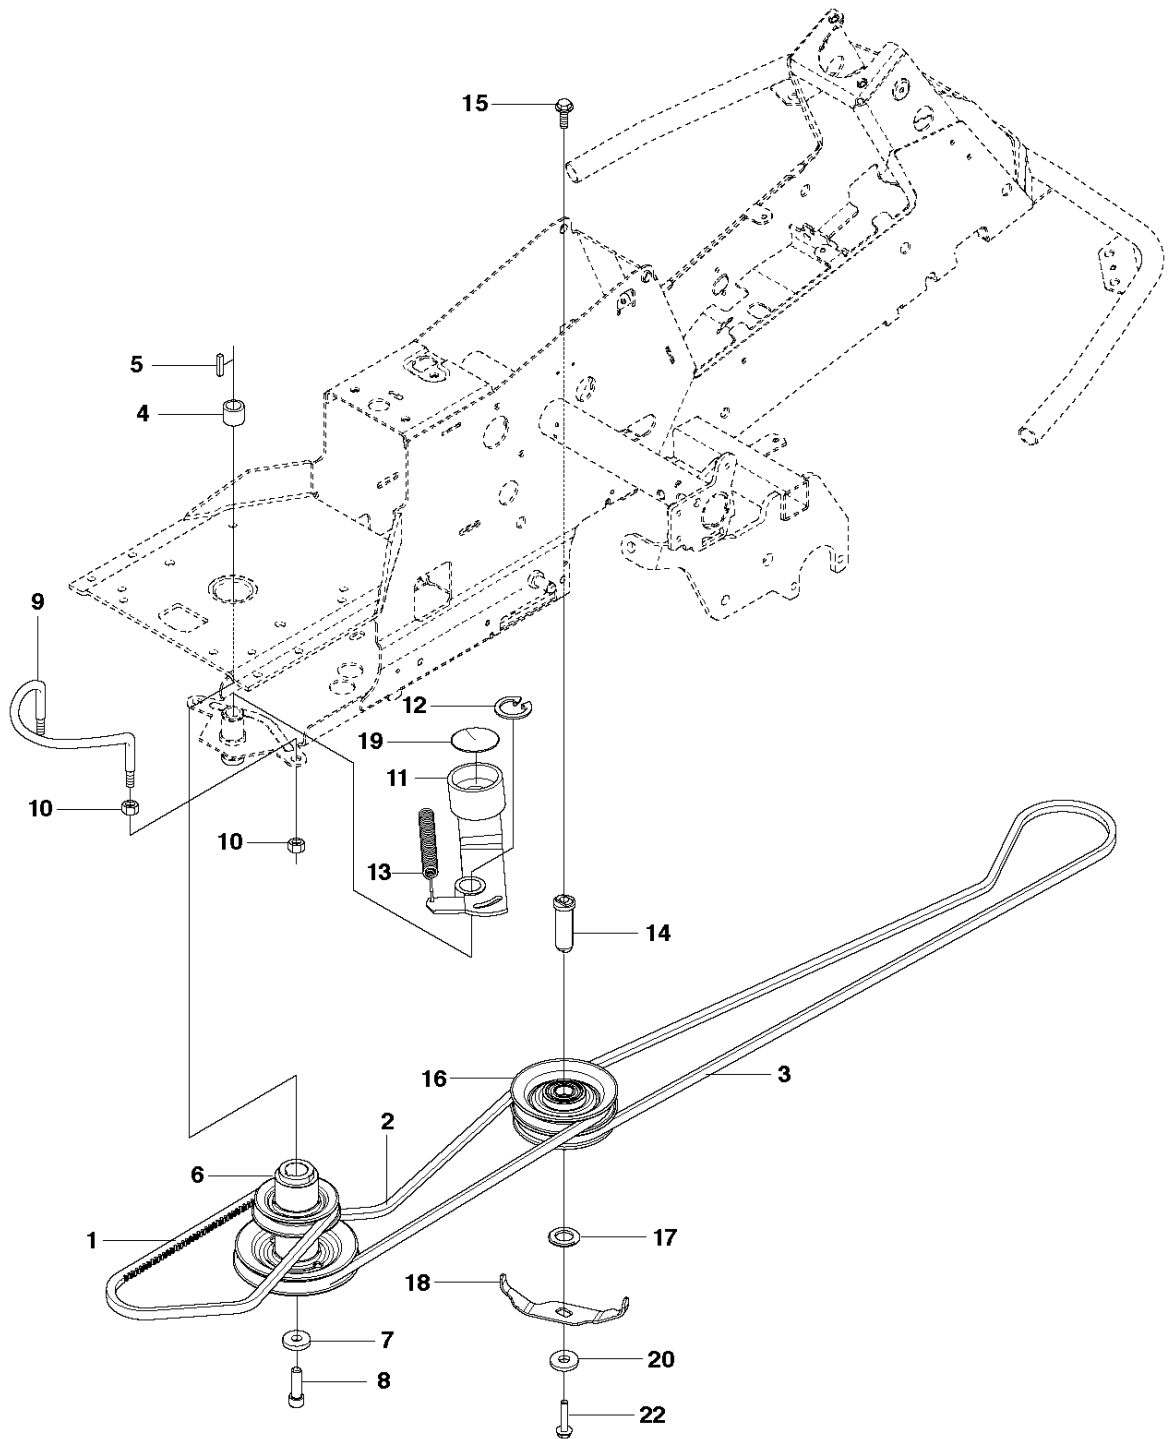

G R322T AWD
TRANSMISSION

CHASSIS, ENGINE & PULLEYS

R322T AWD, 967153002, 2018

Ref	Part No	Description	Remark	QTY KIT
1	522 93 03-01	BELT		1
2	544 40 02-01	BELT		1
3	535 41 19-01	BELT		1
4	506 50 92-01	SPACING SLEEVE		1
5	506 55 59-01	WEDGE		1
6	535 48 24-01	PULLEY		1
7	506 59 75-01	WASHER		1
8	506 55 60-02	SCREW UNC		1
9	506 66 45-01	BELT GUIDE		1
10	731 23 20-51	HEXAGON NUT		4
11	535 48 44-01	BELT TENSIONER ASSY		1
12	735 31 26-00	CIRCLIP		1
13	580 67 81-01	SPRING		1
14	544 42 61-01	SHAFT		1
15	506 67 54-02	SCREW EHHFM		1
16	535 48 22-01	MELLANHJUL		1
17	506 77 57-01	WASHER		1
18	544 40 53-01	BELT GUIDE		1
19	535 48 50-01	SEALING		1
20	506 59 75-01	WASHER		1
22	506 57 01-05	SCREW EHHFM		1