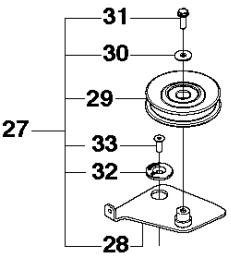

Combi 103

Husqvarna Forest & Garden
7349 Statesville Road
Charlotte, NC 28269, USA