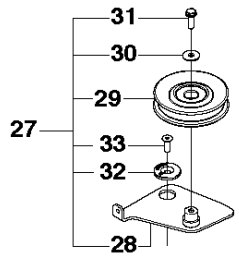

73 **Combi 112**

74 Husqvarna Forest & Garden
7349 Statesville Road
Charlotte, NC 28269, USA