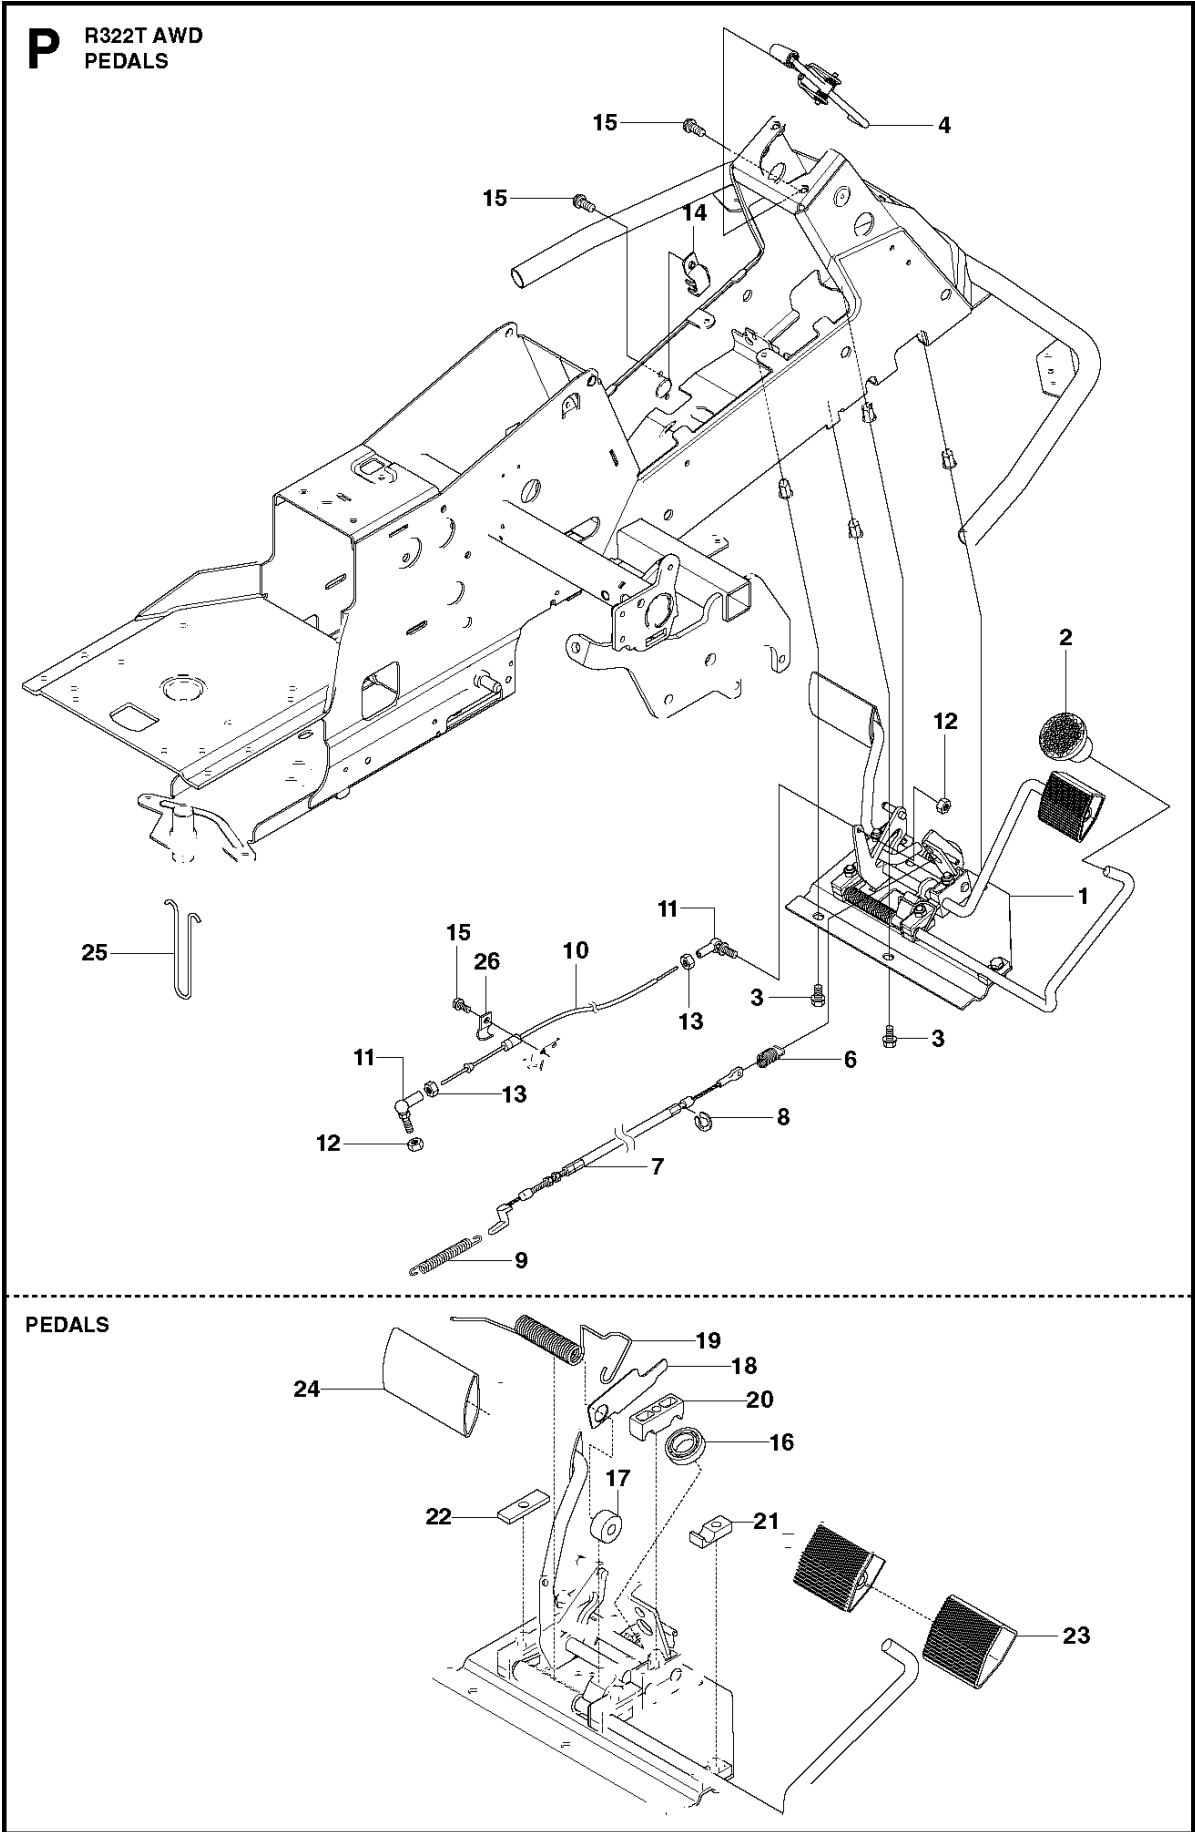

PEDALS

R322T AWD, 967153002, 2018

Ref	Part No	Description	Remark	QTY KIT
1	544 12 60-01	PEDAL PLATE ASSY		1
2	535 47 37-01	KNOB		1
3	506 57 01-04	SCREW EHHFM		4
4	544 40 31-01	BRAKE LEVER ASSY		1
6	506 94 63-01	BRAKE SPRING		1
7	576 71 21-01	BRAKE WIRE		1
8	735 31 09-20	E-CLIP		1
9	574 51 11-02	CONTROL CABLE		1
10	574 41 12-02	CONTROL CABLE		1
11	506 55 73-01	VINKELL.AS8 DIN71802		2
12	732 21 14-01	LOCK NUT		2
13	731 23 14-01	HEXAGON NUT		2
14	522 43 08-01	BRACKET		1
15	725 23 64-61	SCREW EHHFT		4
16	738 21 02-04	BALL BEARING		1
17	535 48 02-01	ROLLER		1
18	535 48 06-01	PROTECTIVE PLATE		1
19	535 48 07-01	SPRING		1
20	535 48 08-01	BEARING SUPPORT		4
21	535 48 09-01	BEARING SUPPORT		5
22	535 48 10-01	REINFORCEMENT PLATE		3
23	535 47 88-01	PEDAL RUBBER		1
24	535 47 88-02	PEDAL RUBBER		1
25	506 57 64-02	CABLE HOLDER		1
26	506 56 65-01	CLIP		1