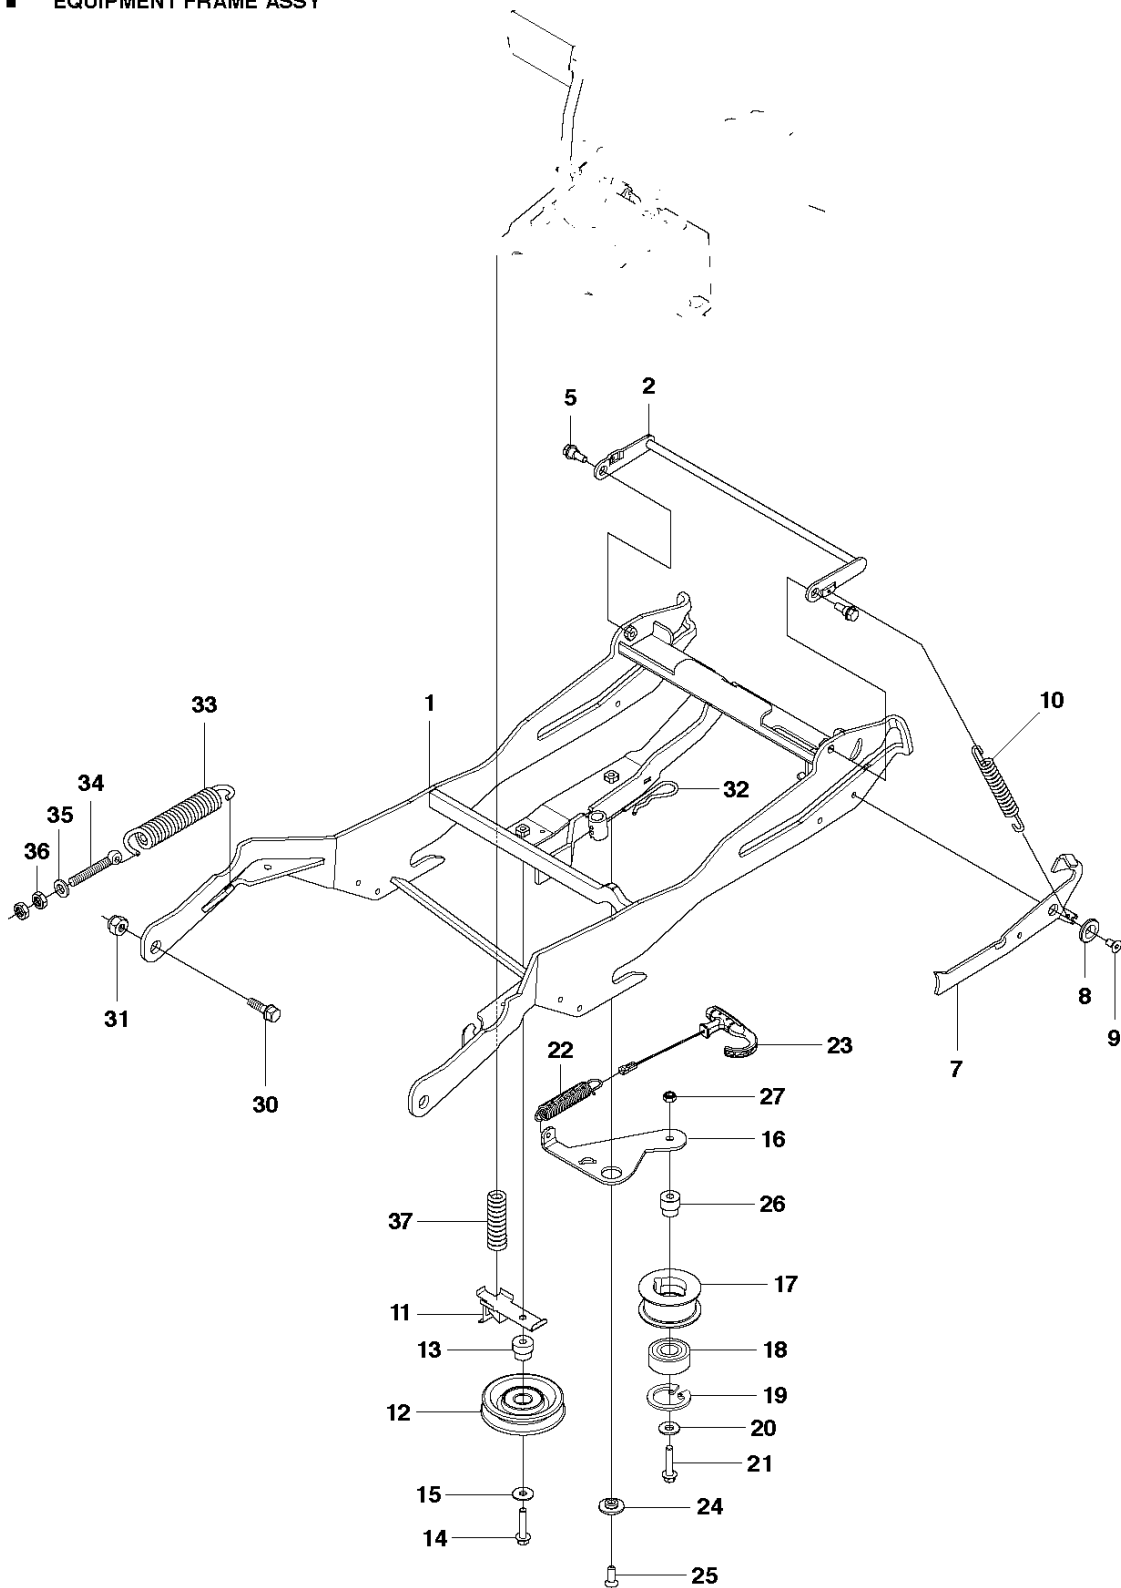

T R322T AWD
EQUIPMENT FRAME ASSY

MOWER LIFT / DECK LIFT

R322T AWD, 967153002, 2018

Ref	Part No	Description	Remark	QTY KIT
1	523 06 42-01	EQUIPMENT FRAME		1
2	525 47 59-01	HOOK		1
5	506 59 74-01	SCREW EHHFM		2
7	523 11 66-02	LEVER		1
8	506 91 87-01	WASHER		1
9	725 64 48-01	SCREW IHCSFM		1
10	506 53 56-03	DRAW SPRING		1
11	578 91 05-01	BRAKE		1
12	506 97 48-01	PULLEY		1
13	506 82 68-02	BUSHING		1
14	725 24 59-51	SCREW EHHM		1
15	734 11 64-41	WASHER		1
16	577 22 87-01	SHEET		1
17	505 15 39-01	BELT TENSIONER WHEEL ASSY		1
18	738 21 04-04	BALL BEARING		1
19	735 31 38-10	CIRCLIP		1
20	734 11 64-41	WASHER		1
21	725 24 59-51	SCREW EHHM		1
22	504 62 24-01	SPRING		1
23	504 62 21-02	HANDLE ASSY		1
24	505 45 17-01	WASHER		1
25	725 64 53-01	SCREW IHCSFM		1
26	535 48 48-01	BUSHING		1
27	732 21 18-01	LOCK NUT		1
30	506 89 58-01	COLLAR SCREW		2
31	732 25 22-01	HEXAGON LOCKING NUT		2
32	506 96 66-01	HAIR PIN COTTER		1
33	506 83 76-01	SPRING		2
34	506 83 77-01	RING BOLT		2
35	734 11 72-01	WASHER		2
36	731 23 20-51	HEXAGON NUT		4
37	579 31 99-01	SPRING		1