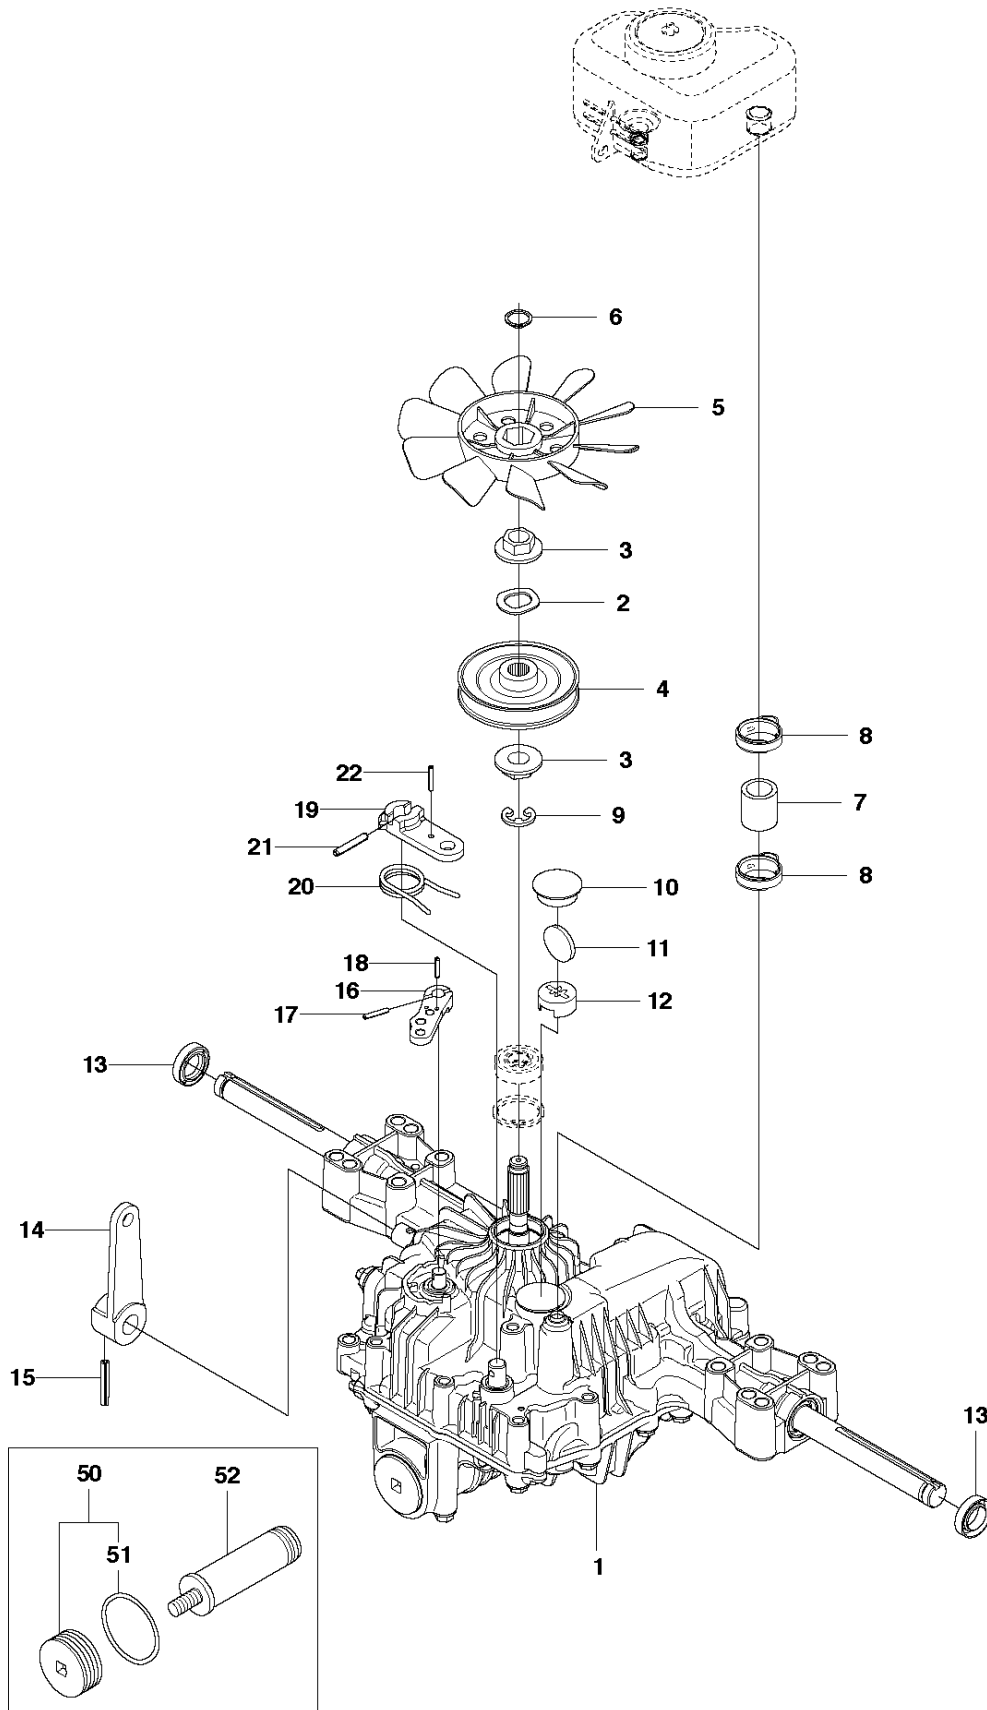

K574

TRANSMISSION

R322T AWD, 967153002, 2018

Ref	Part No	Description	Remark	QTY	KIT
1	544 11 61-01	TRANSMISSION		1	
2	506 98 65-01	SPRING WASHER		1	
3	506 98 66-01	DISTANCE		2	
4	502 45 19-01	PULLEY		1	
5	506 98 68-01	FAN		1	
6	735 31 15-00	CIRCLIP		1	
7	502 45 16-01	TUBE		1	
8	506 98 70-01	HOSE CLAMP		2	
9	535 40 28-07	CLIP		1	1
10	535 40 28-32	PLUG		1	1
11	535 40 28-29	MAGNET		1	1
12	502 45 20-01	MAGNET HOLDER		1	1
13	535 40 28-37	SEALING		2	1
14	502 45 32-01	CONTROL LEVER		1	1
15	535 40 28-09	PIN RETAINING SCREW		1	1
16	535 40 28-17	LEVER		1	1
17	535 40 28-16	PIN RETAINING SCREW		1	1
18	535 40 28-33	PIN RETAINING SCREW		1	1
19	535 40 28-38	LEVER		1	1
20	535 40 28-39	RETURN SPRING		1	1
21	535 40 28-40	PIN RETAINING SCREW		1	1
22	535 40 28-41	PIN RETAINING SCREW		1	1
50	574 51 51-01	KIT		1	
51	574 51 52-01	O-RING		1	50
52	535 40 28-19	FILTER		1