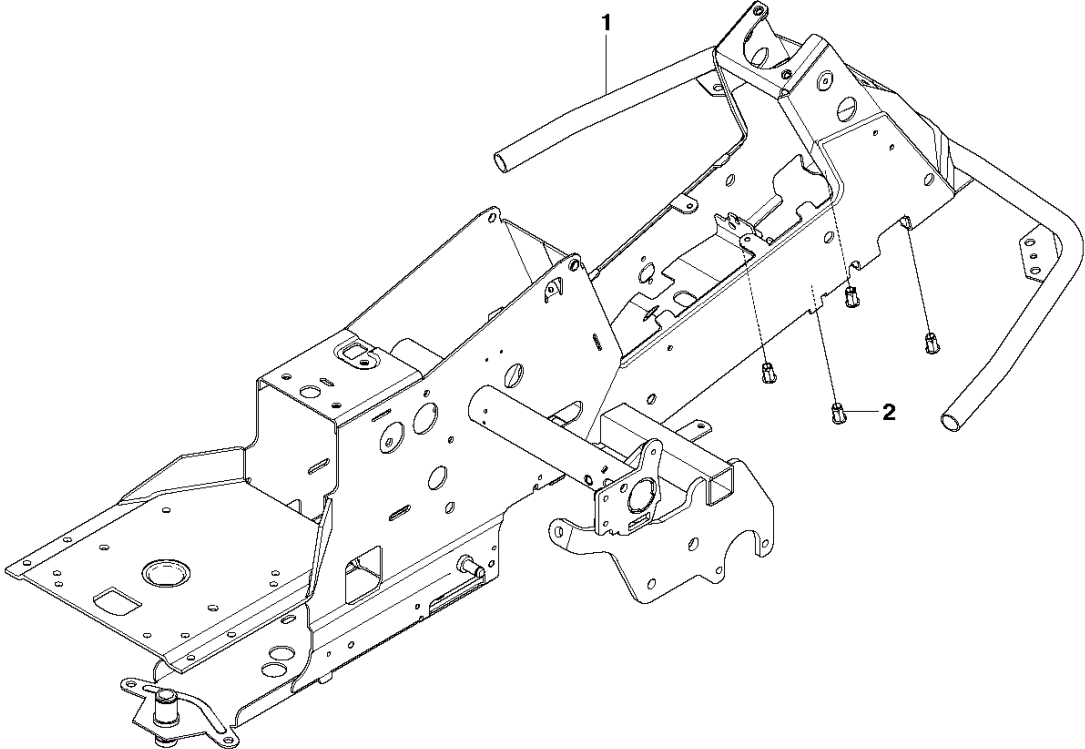

F R322T AWD
CHASSIS

Ref	Part No	Description	Remark	QTY KIT
1	577 93 91-01	CHASSIS		1
2	506 91 62-01	BLIND RIVET NUT		4