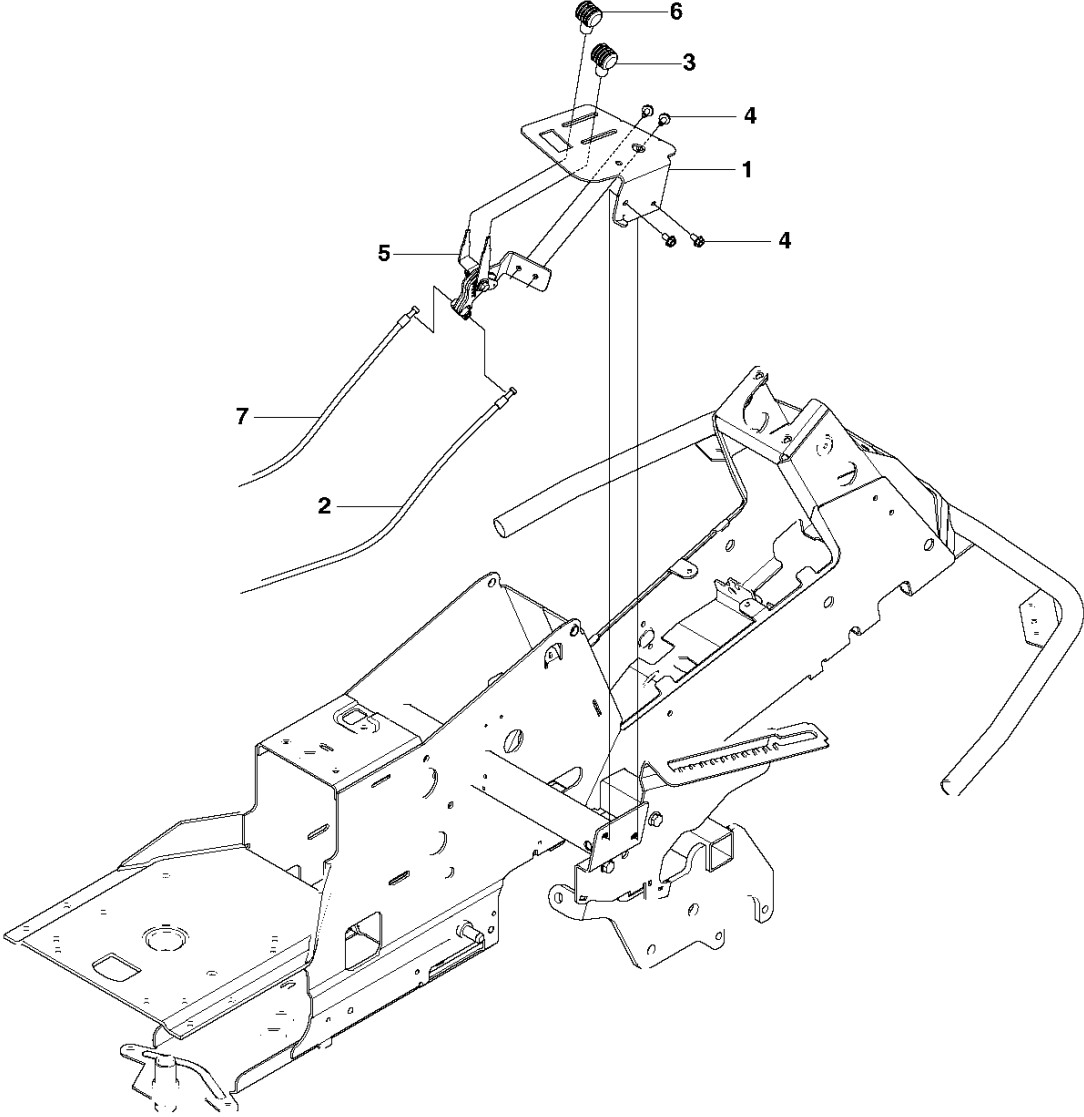

N R322T AWD
CONTROLS

CONTROLS

R322T AWD, 967153002, 2018

Ref	Part No	Description	Remark	QTY KIT
1	578 03 31-01	SUPPORT		1
2	544 30 17-06	WIRE	THROTTLE	1
3	506 88 91-01	KNOB		1
4	535 47 52-12	SCREW EHHFM		4
5	578 02 34-01	THROTTLE CONTROL		1
6	506 88 91-02	KNOB		1
7	544 30 17-07	WIRE	CHOKE CABLE	1