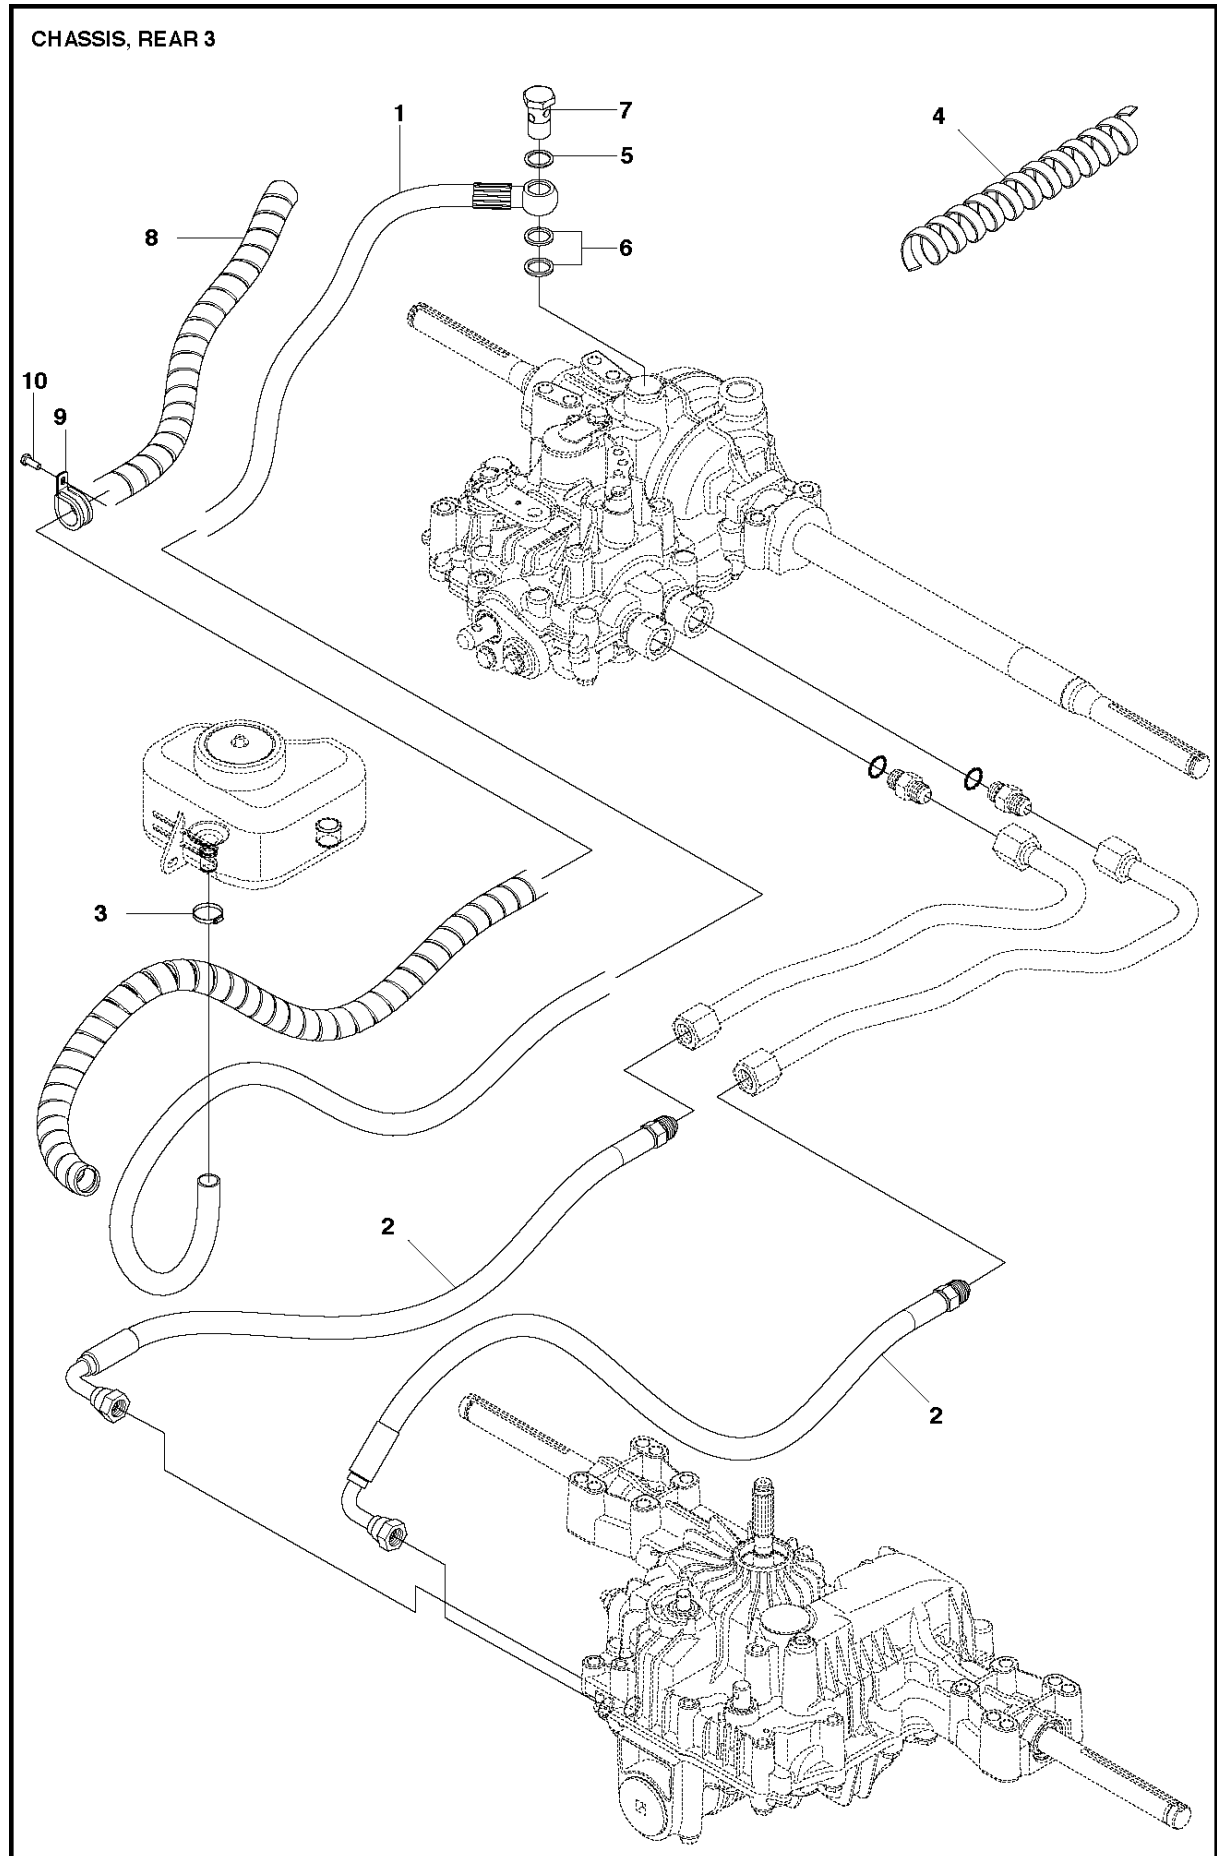

CHASSIS REAR

R322T AWD, 967153002, 2018

Ref	Part No	Description	Remark	QTY KIT
1	578 29 50-03	HYDRAULIC HOSE		1
2	544 45 64-03	HYDRAULIC HOSE		2
3	505 13 11-01	HOSE CLAMP		1
4	544 02 66-01	HOSE GUARD		1
5	544 01 00-01	GASKET		1
6	544 01 00-03	GASKET		2
7	544 02 05-01	PIPE FITTING		1
8	544 02 66-07	HOSE GUARD		1
9	574 53 12-01	HOSE CLAMP		1
10	725 23 68-61	SCREW EHHFT		1