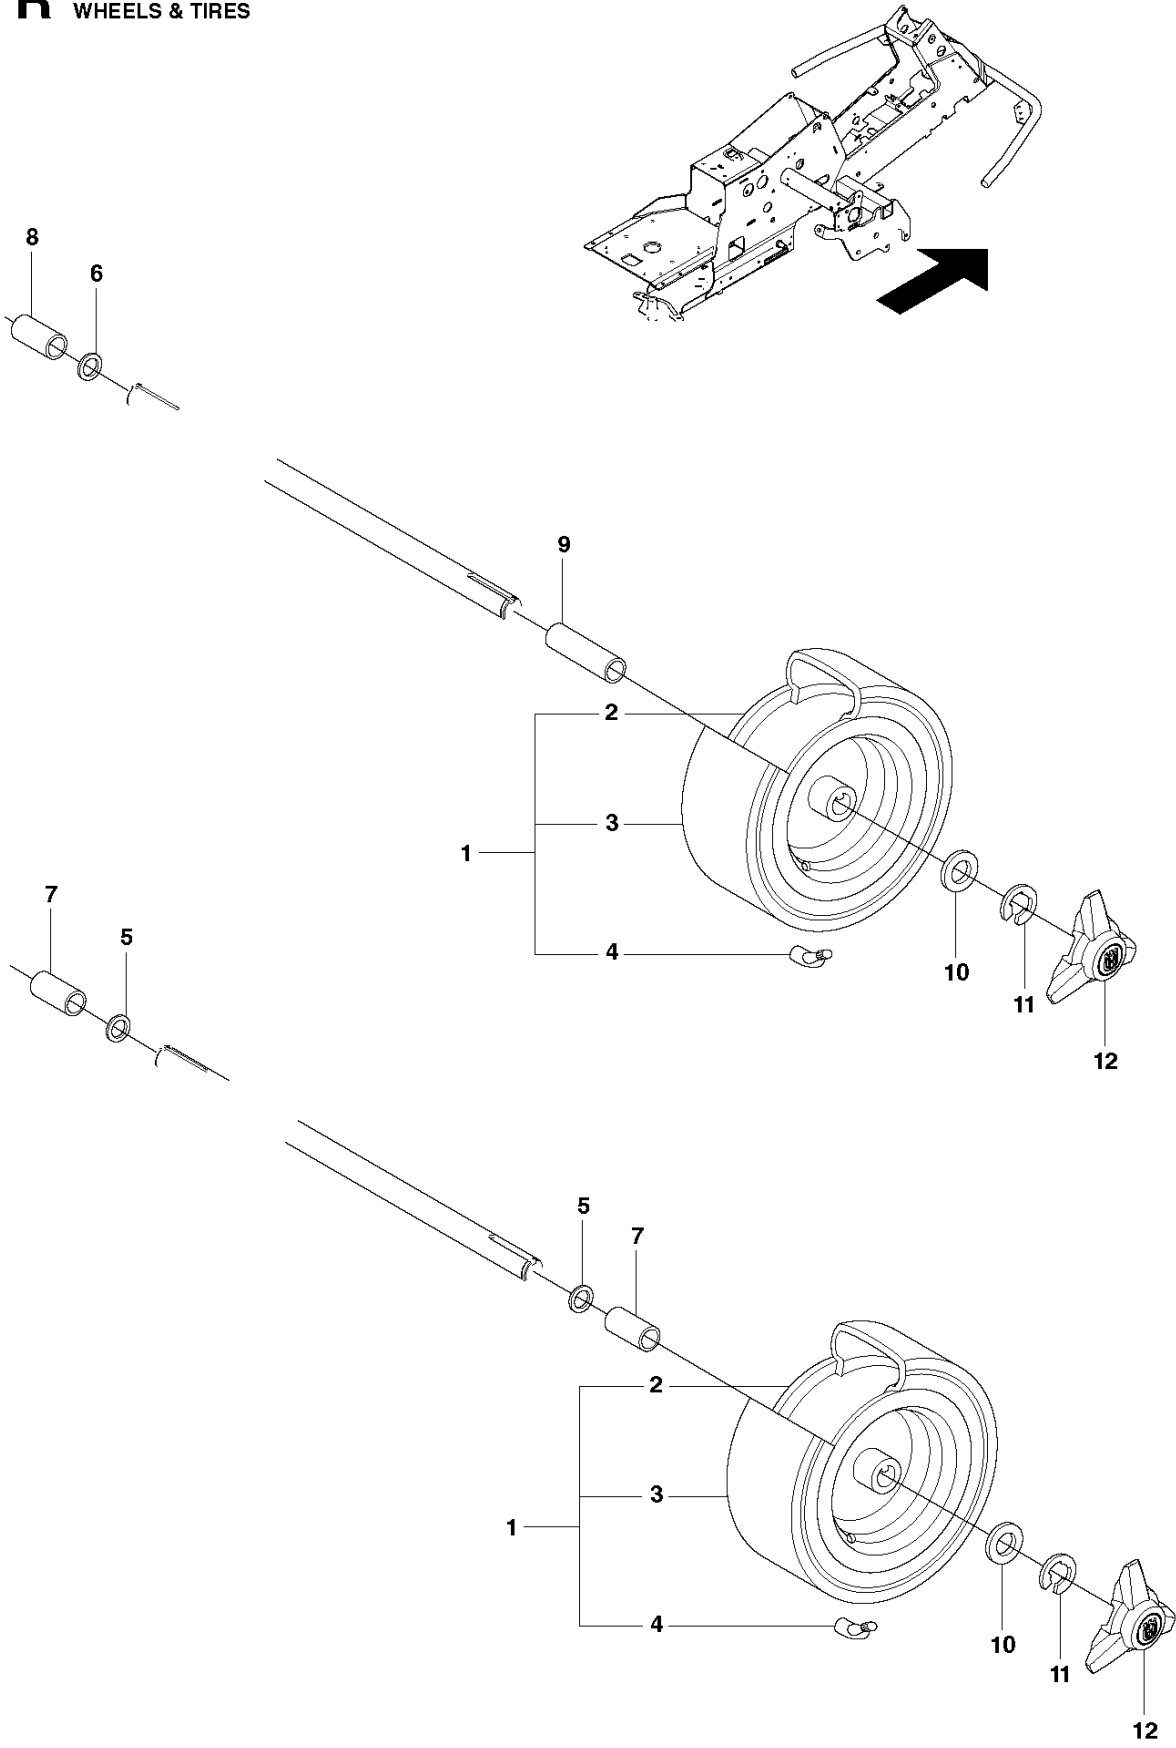

R R322T AWD
WHEELS & TIRES

WHEELS & TIRES

R322T AWD, 967153002, 2018

Ref	Part No	Description	Remark	QTY KIT
1	523 01 26-02	WHEEL		4
2	523 03 48-01	RIM		1
3	523 03 46-02	TYRE		1
4	523 03 47-01	VALVE		1
5	506 50 48-03	WASHER		2
6	506 94 58-01	WASHER		1
7	506 59 62-03	SPACING SLEEVE		2
8	544 13 26-01	SLEEVE		1
9	544 13 26-02	SLEEVE		1
10	506 50 48-05	WASHER		4
11	506 89 90-01	E-CLIP		4
12	544 35 35-01	HUB CAP		4