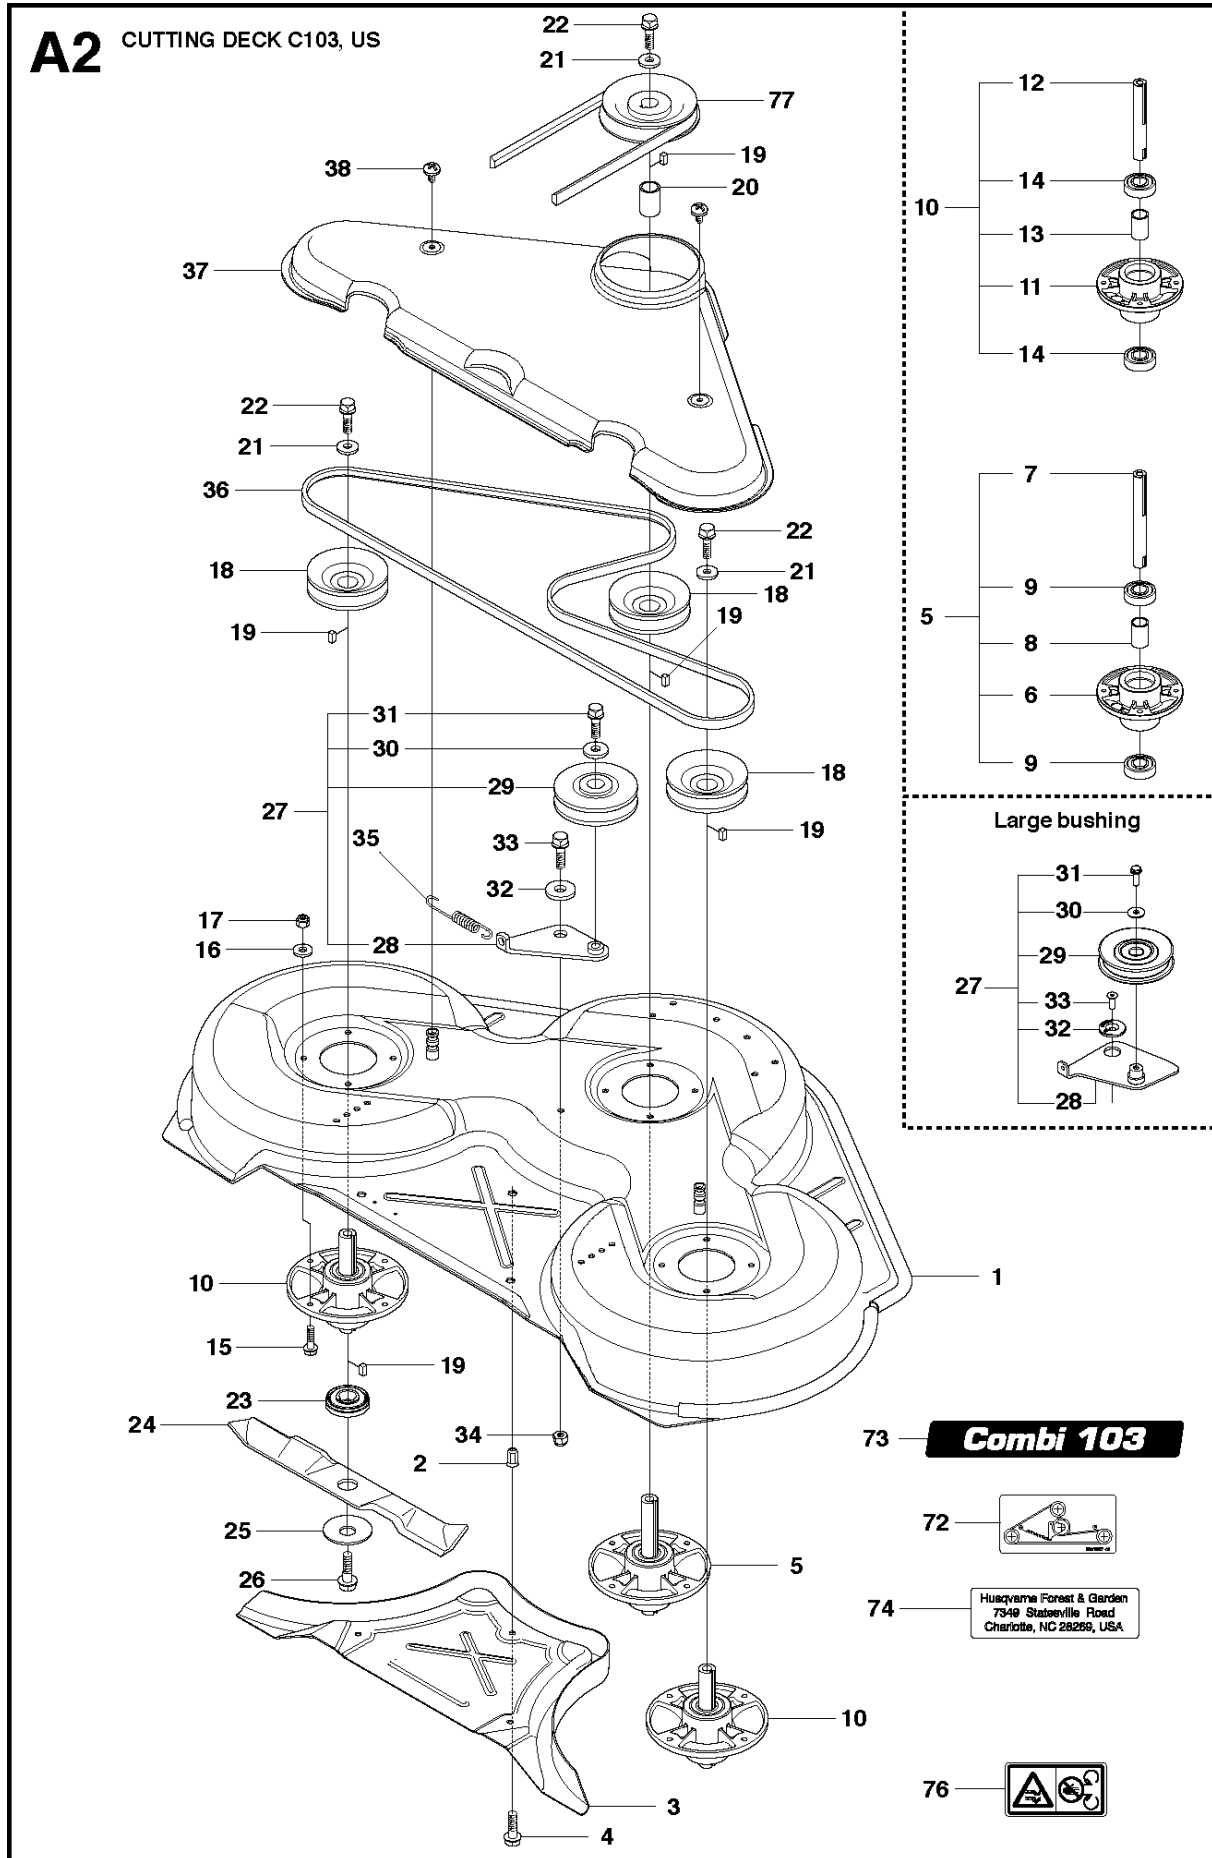

A2 CUTTING DECK C103, US

Large bushing

Ref	Part No	Description	Remark	QTY	KIT
1	574 21 08-01	CUTTING DECK		1	
2	506 91 62-01	BLIND RIVET NUT		3	
3	544 44 92-01	PLUG		1	
4	506 57 01-04	SCREW EHHFM		3	
5	576 38 41-01	BLADE HOUSING ASSY		1	
6	576 38 42-01	BEARING HOUSING		1	
7	576 38 43-01	SHAFT		1	
8	576 38 44-01	SPACING SLEEVE		1	
9	738 23 04-34	BALL BEARING		2	
10	576 38 41-02	BLADE HOUSING ASSY		2	
11	576 38 42-01	BEARING HOUSING		1	
12	576 38 43-02	SHAFT		1	
13	576 38 44-01	SPACING SLEEVE		1	
14	738 23 04-34	BALL BEARING		2	
15	535 42 38-01	SCREW RSQM		12	
16	734 11 64-01	WASHER		14	
17	732 21 18-01	LOCK NUT		12	
18	506 92 21-01	PULLEY		3	
19	506 53 35-01	PARALLEL KEY		7	
20	544 06 80-02	SPACING SLEEVE		1	
21	734 11 74-41	WASHER		3	
22	544 11 41-01	SCREW EHHM		3	
23	535 50 42-02	ADAPTER		3	
24	504 18 82-01	RIDE ON BLADE		3	
25	506 79 23-01	KNIFE PLATE		3	
26	544 11 41-01	SCREW EHHM		3	
27	506 54 07-01	BELT TENSIONER ASSY	Small bushing	1	
27	586 96 66-01	BELT TENSIONER ASSY	Large bushing	1	
28	506 51 95-01	SPÄNNARM KPL.	Small bushing	1	27
28	585 35 99-01	ARM	Large bushing	1	27
29	506 53 27-01	PULLEY		1	27
30	734 11 64-41	WASHER		1	
31	506 55 83-02	SCREW EHHFT	Small bushing	1	27
31	586 32 04-01	SCREW	Large bushing	1	27
32	506 91 87-02	WASHER	Small bushing	1	
32	586 49 67-01	WASHER	Large bushing	1	
33	725 24 51-71	SCREW EHHM	Small bushing	1	
33	725 64 53-01	SCREW IHCSFM	Large bushing	1	
34	732 21 18-01	LOCK NUT		1	
35	506 53 31-01	SPRING		1	
36	506 76 85-01	BELT		1	
37	544 09 61-01	BELT COVER		1	
38	544 40 05-01	SCREW		2	
72	506 78 97-01	LABEL		1	
73	544 23 81-03	LABEL		2	
74	506 98 39-01	DECAL		1	
76	574 51 00-01	DECAL		2	
77	506 77 86-01	PULLEY		1