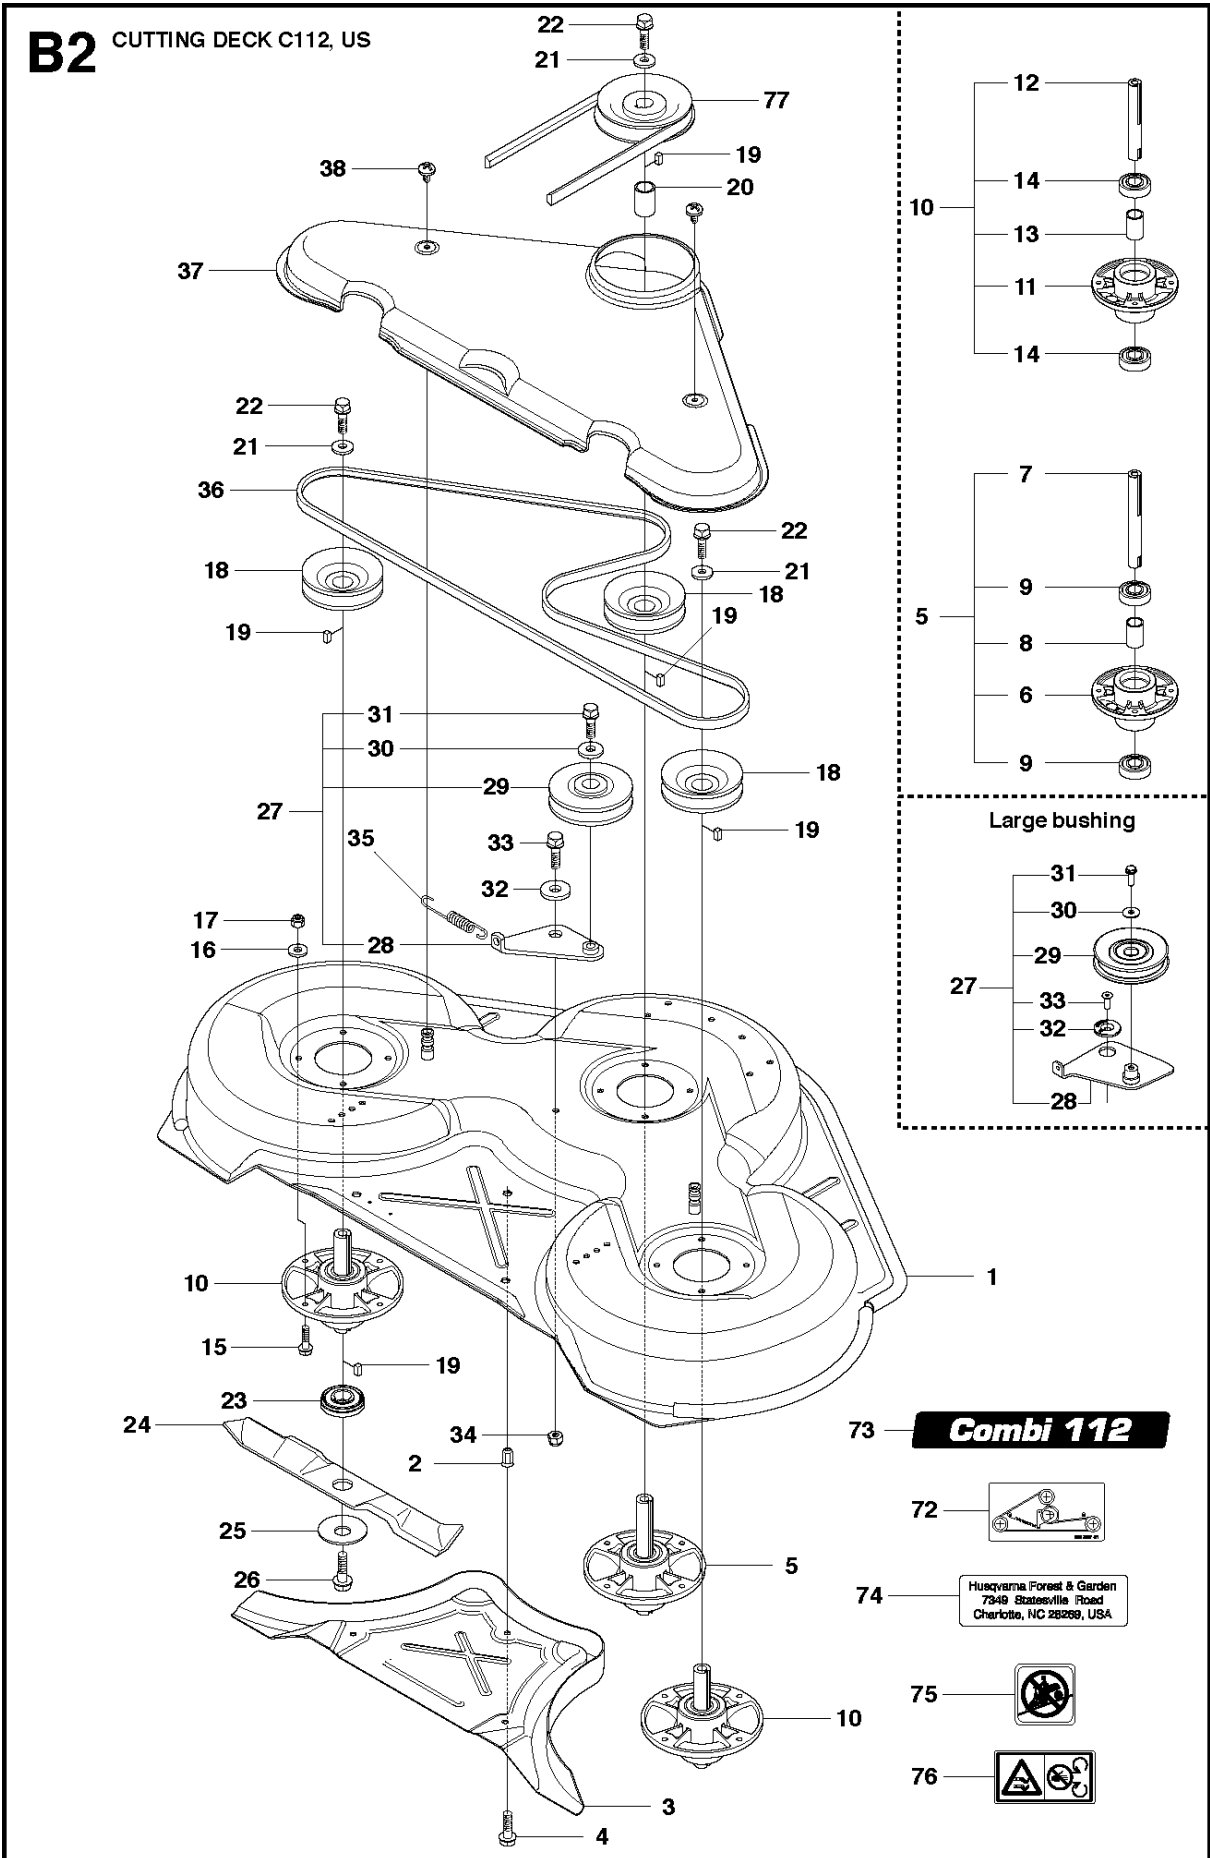

B2 CUTTING DECK C112, US

Large bushing

Ref	Part No	Description	Remark	QTY	KIT
1	574 20 95-01	CUTTING DECK		1	
2	506 91 62-01	BLIND RIVET NUT		3	
3	544 44 93-01	PLUG		1	
4	506 57 01-04	SCREW EHHFM		3	
5	576 38 41-01	BLADE HOUSING ASSY		1	
6	576 38 42-01	BEARING HOUSING		1	
7	576 38 43-01	SHAFT		1	
8	576 38 44-01	SPACING SLEEVE		1	
9	738 23 04-34	BALL BEARING		2	
10	576 38 41-02	BLADE HOUSING ASSY		2	
11	576 38 42-01	BEARING HOUSING		1	
12	576 38 43-02	SHAFT		1	
13	576 38 44-01	SPACING SLEEVE		1	
14	738 23 04-34	BALL BEARING		2	
15	535 42 38-01	SCREW RSQM		12	
16	734 11 64-01	WASHER		12	
17	732 21 18-01	LOCK NUT		12	
18	506 92 21-01	PULLEY		3	
19	506 53 35-01	PARALLEL KEY		7	
20	544 06 80-02	SPACING SLEEVE		1	
21	734 11 74-41	WASHER		3	
22	544 11 41-01	SCREW EHHM		3	
23	535 50 42-02	ADAPTER		3	
24	504 18 81-01	RIDE ON BLADE		3	
25	506 79 23-01	KNIFE PLATE		3	
26	544 11 41-01	SCREW EHHM		3	
27	506 54 07-01	BELT TENSIONER ASSY	Small bushing	1	
27	586 96 66-01	BELT TENSIONER ASSY	Large bushing	1	
28	506 51 95-01	SPÄNNARM KPL.	Small bushing	1	27
28	585 35 99-01	ARM	Large bushing	1	27
29	506 53 27-01	PULLEY		1	27
30	734 11 64-41	WASHER		1	27
31	506 55 83-02	SCREW EHHFT	Small bushing	1	27
31	586 32 04-01	SCREW	Large bushing	1	27
32	506 91 87-02	WASHER	Small bushing	1	
32	586 49 67-01	WASHER	Large bushing	1	
33	725 24 51-71	SCREW EHHM	Small bushing	1	
33	725 64 53-01	SCREW IHCSFM	Large bushing	1	
34	732 21 18-01	LOCK NUT		1	
35	506 53 31-01	SPRING		1	
36	535 41 19-01	BELT		1	
37	544 09 62-01	BELT COVER		1	
38	544 40 05-01	SCREW		2	
72	506 78 97-01	LABEL		1	
73	544 23 81-05	LABEL		2	
74	506 98 39-01	DECAL		1	
75	535 43 74-01	LABEL WARNING		1	
76	574 51 00-01	DECAL		2	
77	506 77 86-01	PULLEY		1