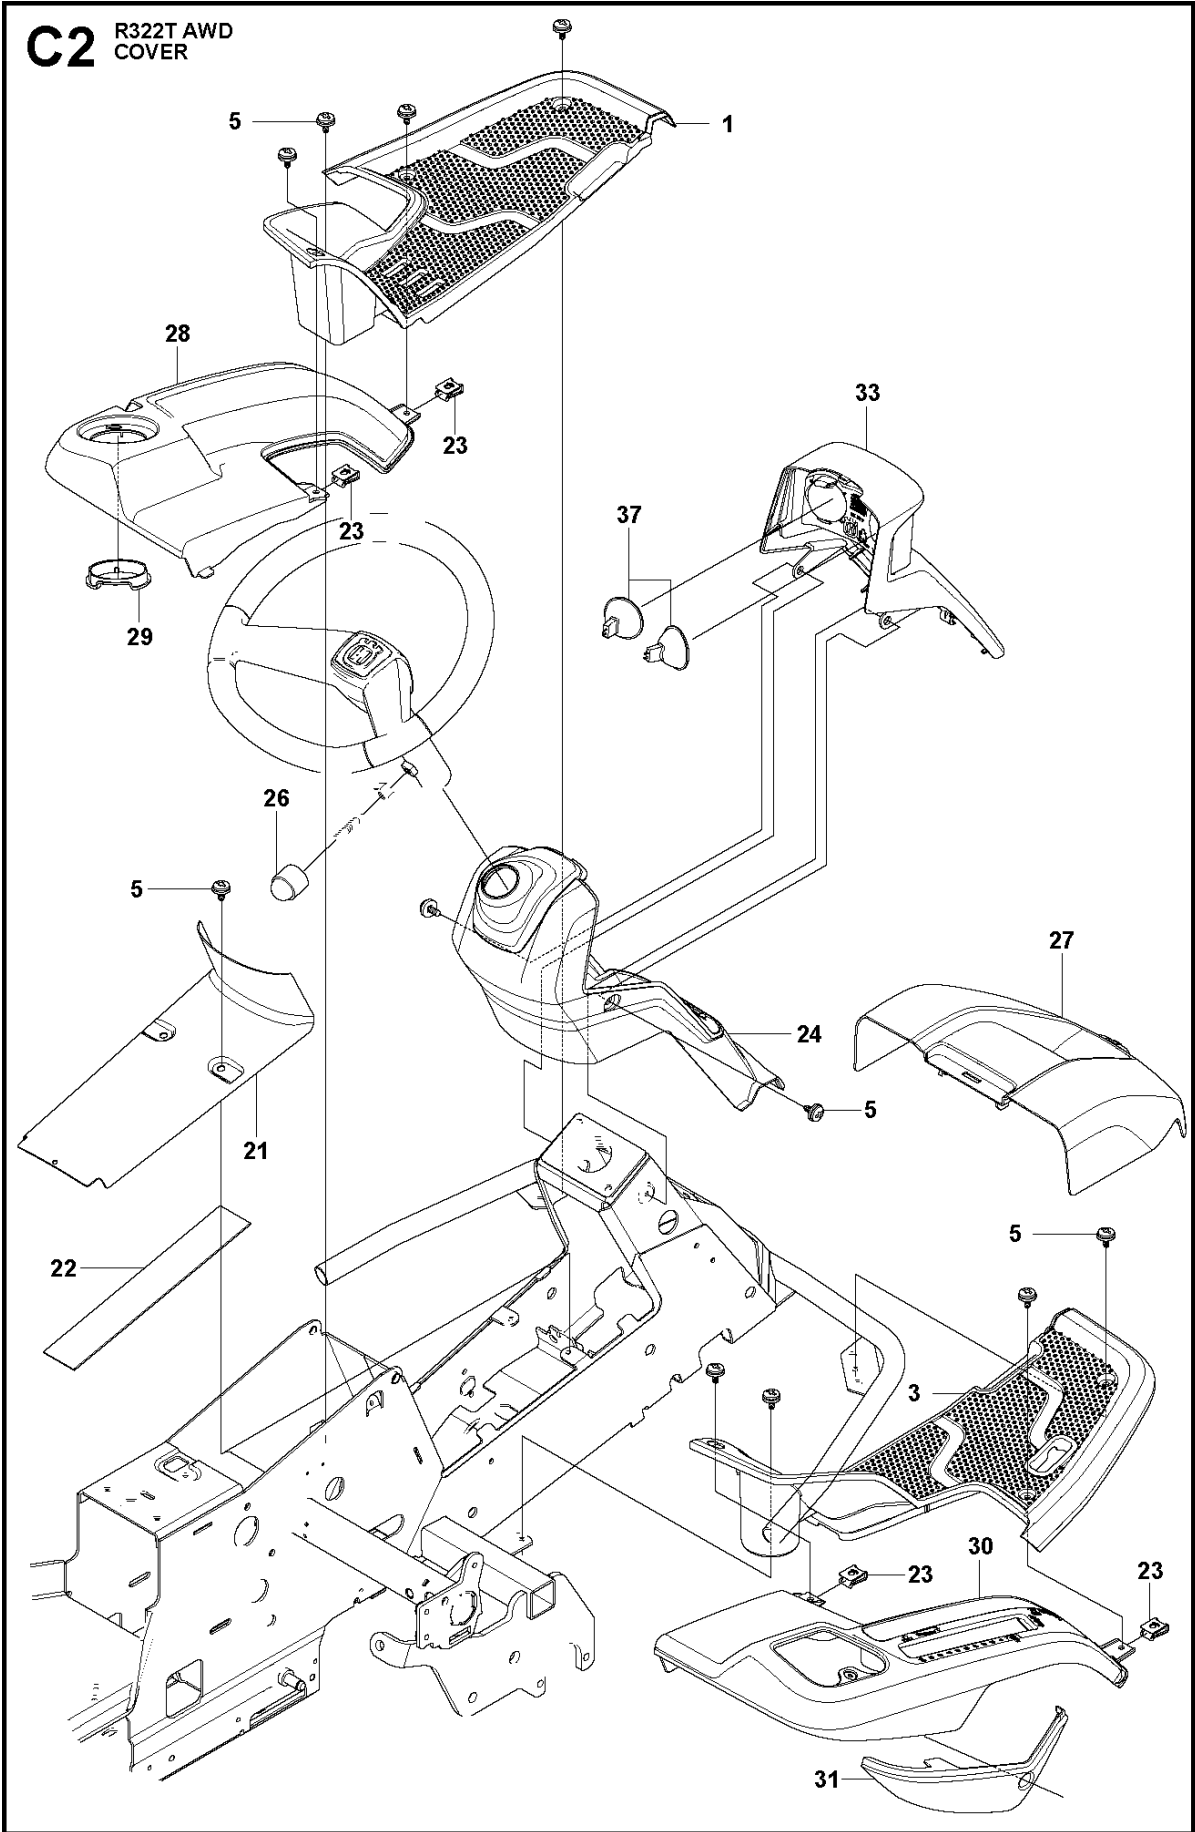

COVER

R322T AWD, 967153002, 2018

Ref	Part No	Description	Remark	QTY KIT
1	577 72 93-01	FOOT PLATE		1
3	577 72 94-01	FOOT PLATE		1
5	544 40 05-01	SCREW		14
21	544 23 92-01	COVER		1
22	544 42 75-01	MAT		1
23	535 42 91-01	SPRING NUT		4
24	577 70 41-01	COVER		1
26	544 43 32-01	PROTECTIVE COVER		1
27	525 56 24-01	UNIT COVER		1
28	577 72 95-01	FENDER		1
29	577 76 45-01	LOCKING NUT		1
30	577 72 96-01	FENDER		1
31	577 73 75-01	CONTROL COVER		1
33	577 70 04-01	COVER		1
37	535 44 68-01	LAMP		2