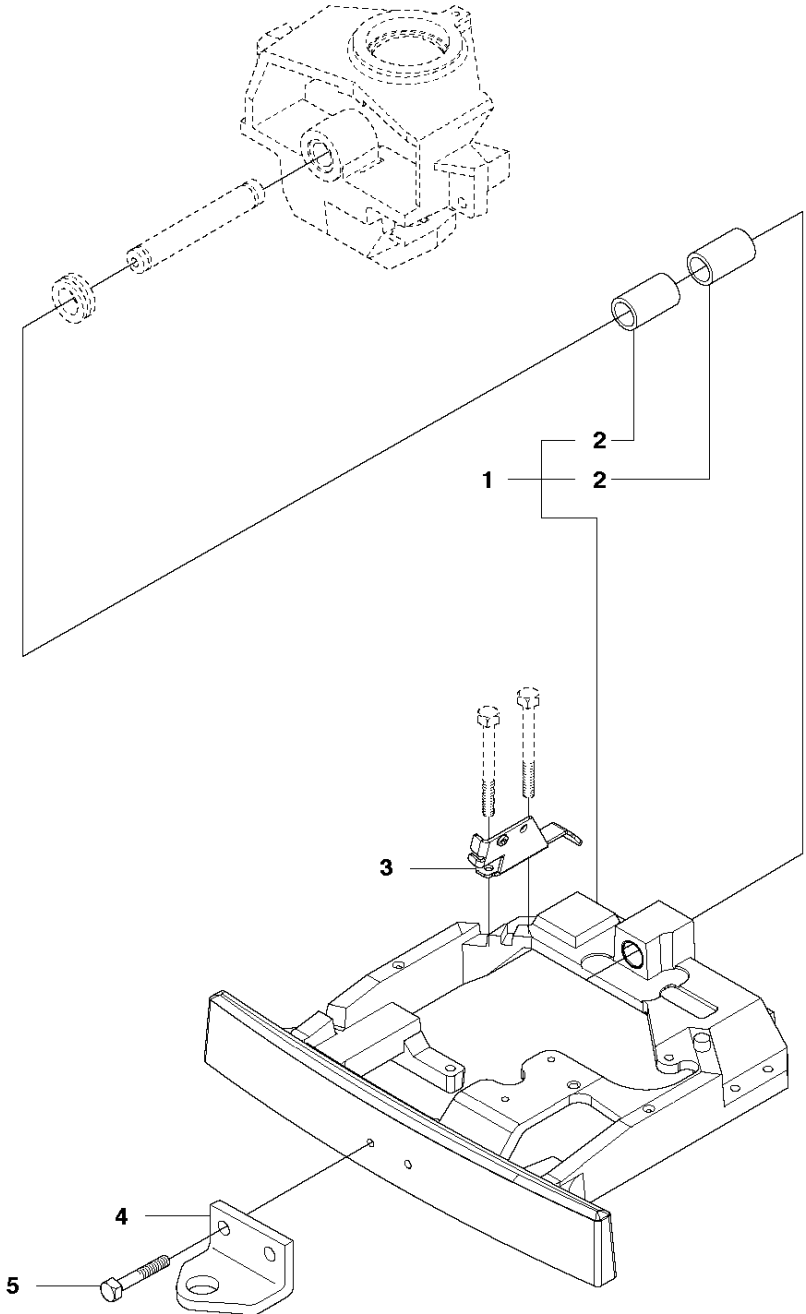

CHASSIS, REAR - 1

CHASSIS REAR

R322T AWD, 967153002, 2018

Ref	Part No	Description	Remark	QTY	KIT
1	582 24 46-01	BRACKET		1	
2	506 98 61-02	GLIDLAGER		2	1
3	544 26 21-01	BRACKET		1	
4	506 88 99-01	HITCH		1	
5	725 24 93-71	SCREW EHHM		2