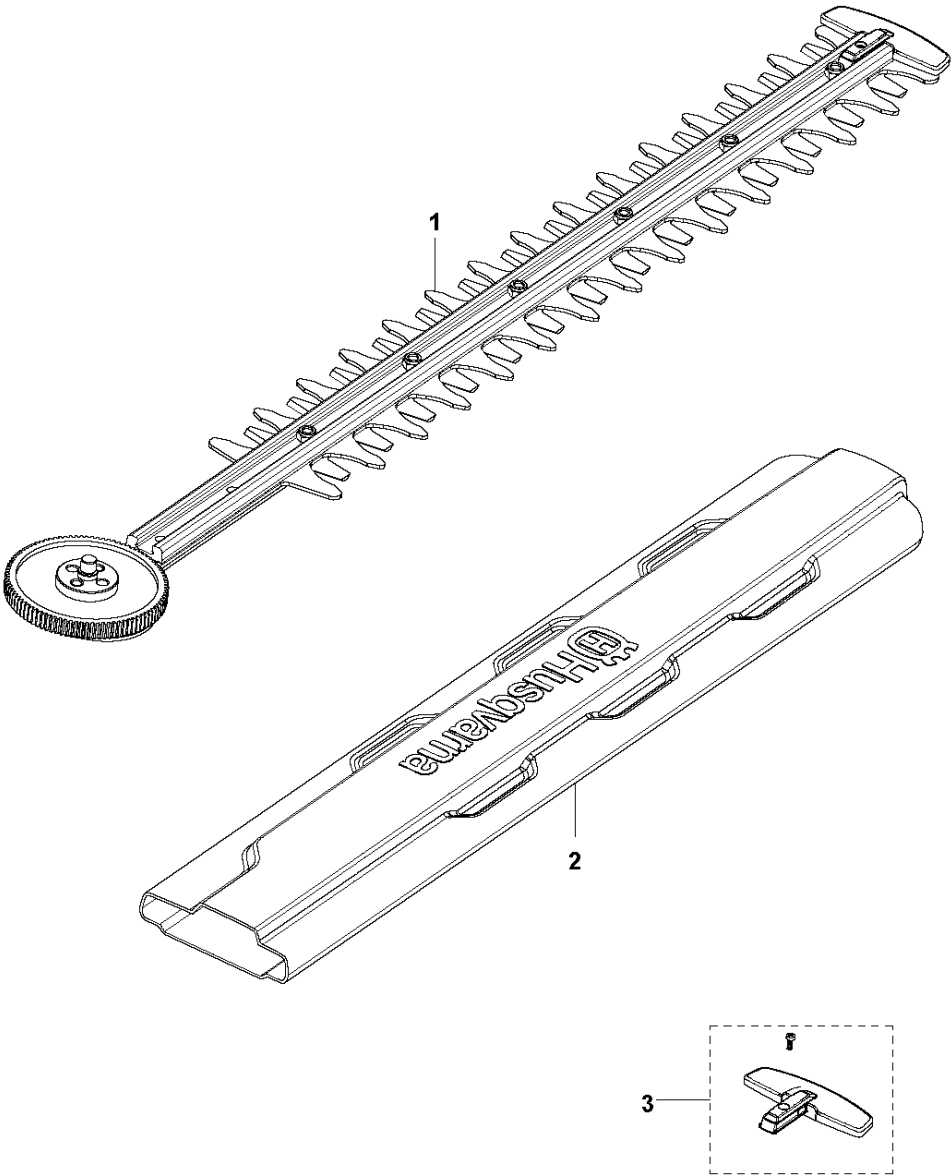

# SPARE PARTS LIST

HEDGE TRIMMERS/POLE HEDGE  
TRIMMERS

115 iHD45, 967098301, 967098302,  
967098303, 2018-02

**A** 115 iHD45  
CUTTING EQUIPMENT

CUTTING EQUIPMENT

115 iHD45, 967098301, 967098302, 967098303, 2018-02

Ref	Part No	Description	Remark	QTY KIT
1	590 65 51-01	DRIVER ASSY		1
2	585 63 73-01	BLADE		1
3	588 76 01-01	BLADE		1

**E2** 115 iHD45  
ELECTRICAL

HIGHER THAN S/N

ELECTRICAL

115 iHD45, 967098301, 967098302, 967098303, 2018-02

Ref	Part No	Description	Remark	QTY KIT
1	582 54 16-01	KEYPAD		1
2	593 26 46-01	CONTROL UNIT		1
3	590 80 85-01	MICRO SWITCH		1

**E1** 115 iHD45  
ELECTRICAL

UP TO S/N

ELECTRICAL

115 iHD45, 967098301, 967098302, 967098303, 2018-02

Ref	Part No	Description	Remark	QTY KIT
1	582 54 16-01	KEYPAD		1
2	582 40 59-07	CONTROL UNIT		1
3	585 59 06-01	MICRO SWITCH		1
4	588 25 97-01	TERMINAL		3
5	588 25 98-01	SLEEVE		3

**B1** 115 iHD45  
GEARS