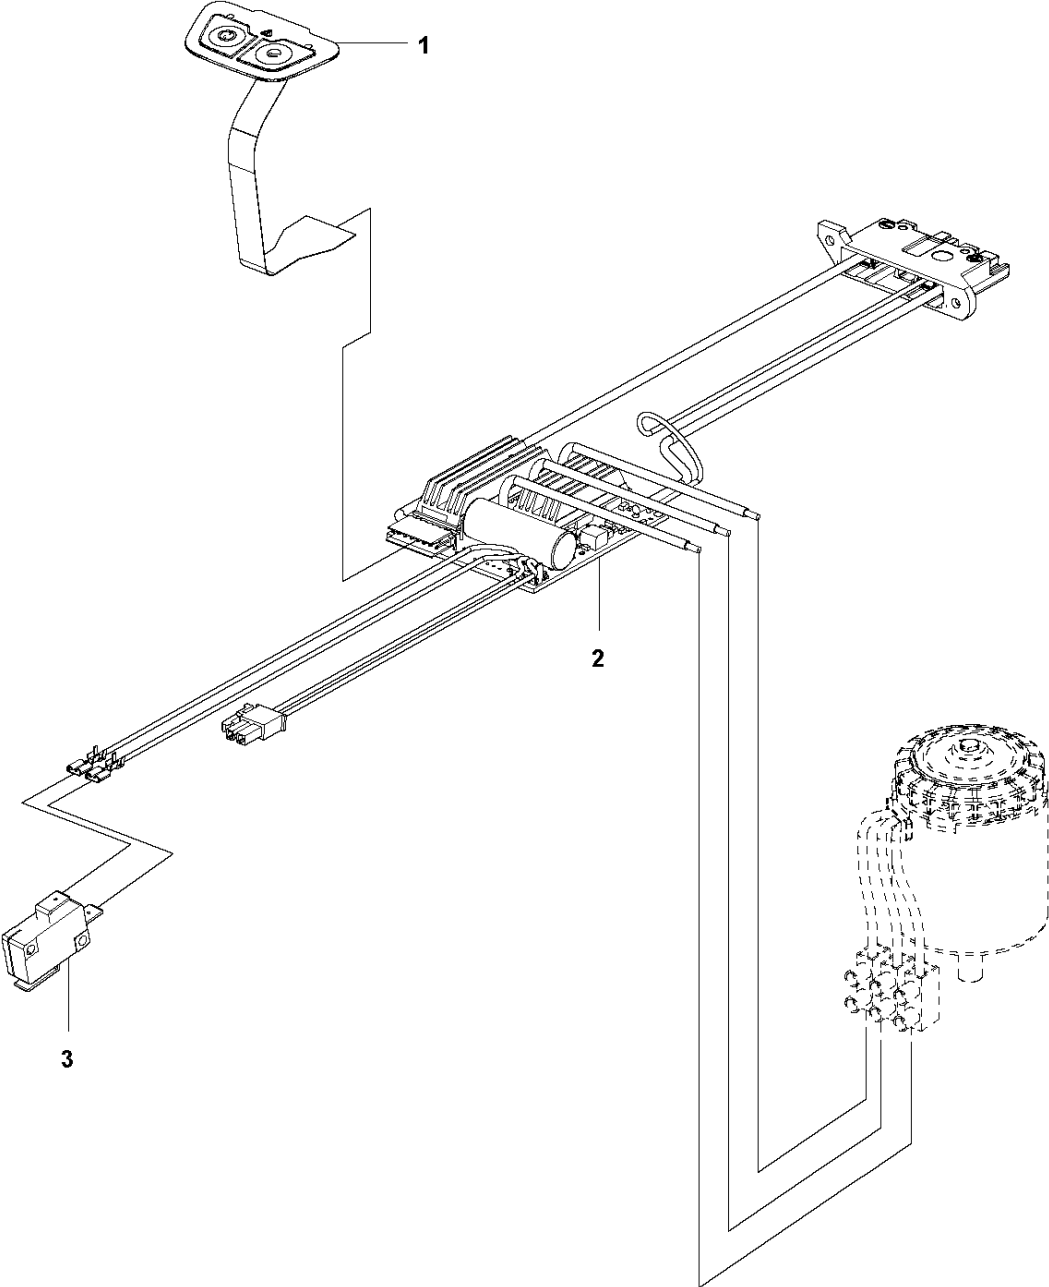

E2 115 iHD45
ELECTRICAL

HIGHER THAN S/N

ELECTRICAL

115 iHD45, 967098301, 967098302, 967098303, 2018-02

Ref	Part No	Description	Remark	QTY KIT
1	582 54 16-01	KEYPAD		1
2	593 26 46-01	CONTROL UNIT		1
3	590 80 85-01	MICRO SWITCH		1