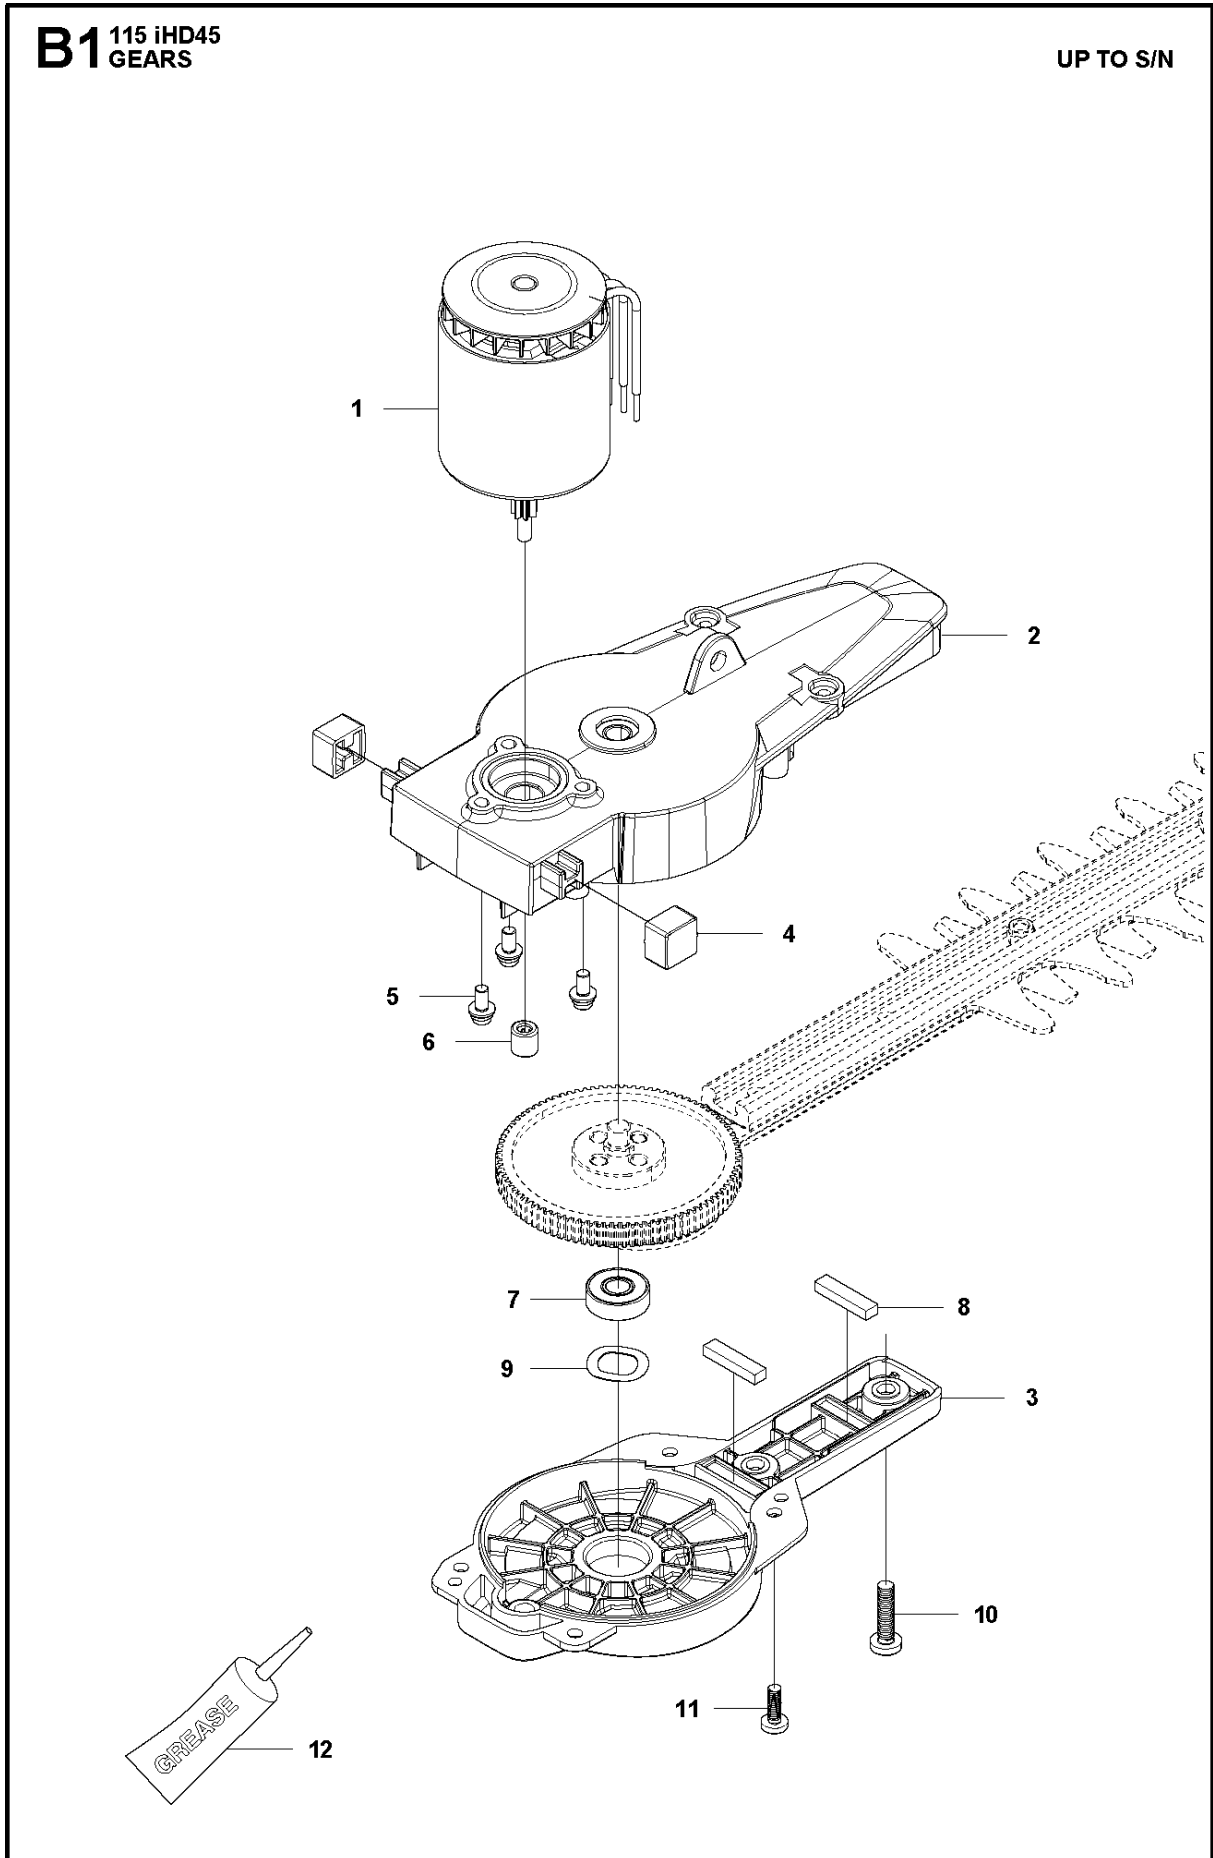

B1 115 iHD45
GEARS

UP TO S/N

GEARS

115 iHD45, 967098301, 967098302, 967098303, 2018-02

Ref	Part No	Description	Remark	QTY KIT
1	589 60 59-01	MOTOR		1
2	589 76 67-01	GEAR		1
3	582 49 26-01	COVER		1
4	585 81 88-01	SLEEVE		2
5	585 94 44-01	SCREW		3
6	585 62 83-01	NEEDLE BEARING		1
7	585 63 58-01	BALL BEARING		1
8	585 62 82-01	PAD		2
9	588 26 77-01	GEARBOX		1
10	585 81 86-01	SCREW		2
11	585 81 87-01	SCREW		4
12	589 38 29-01	GREASE	3,5g	1