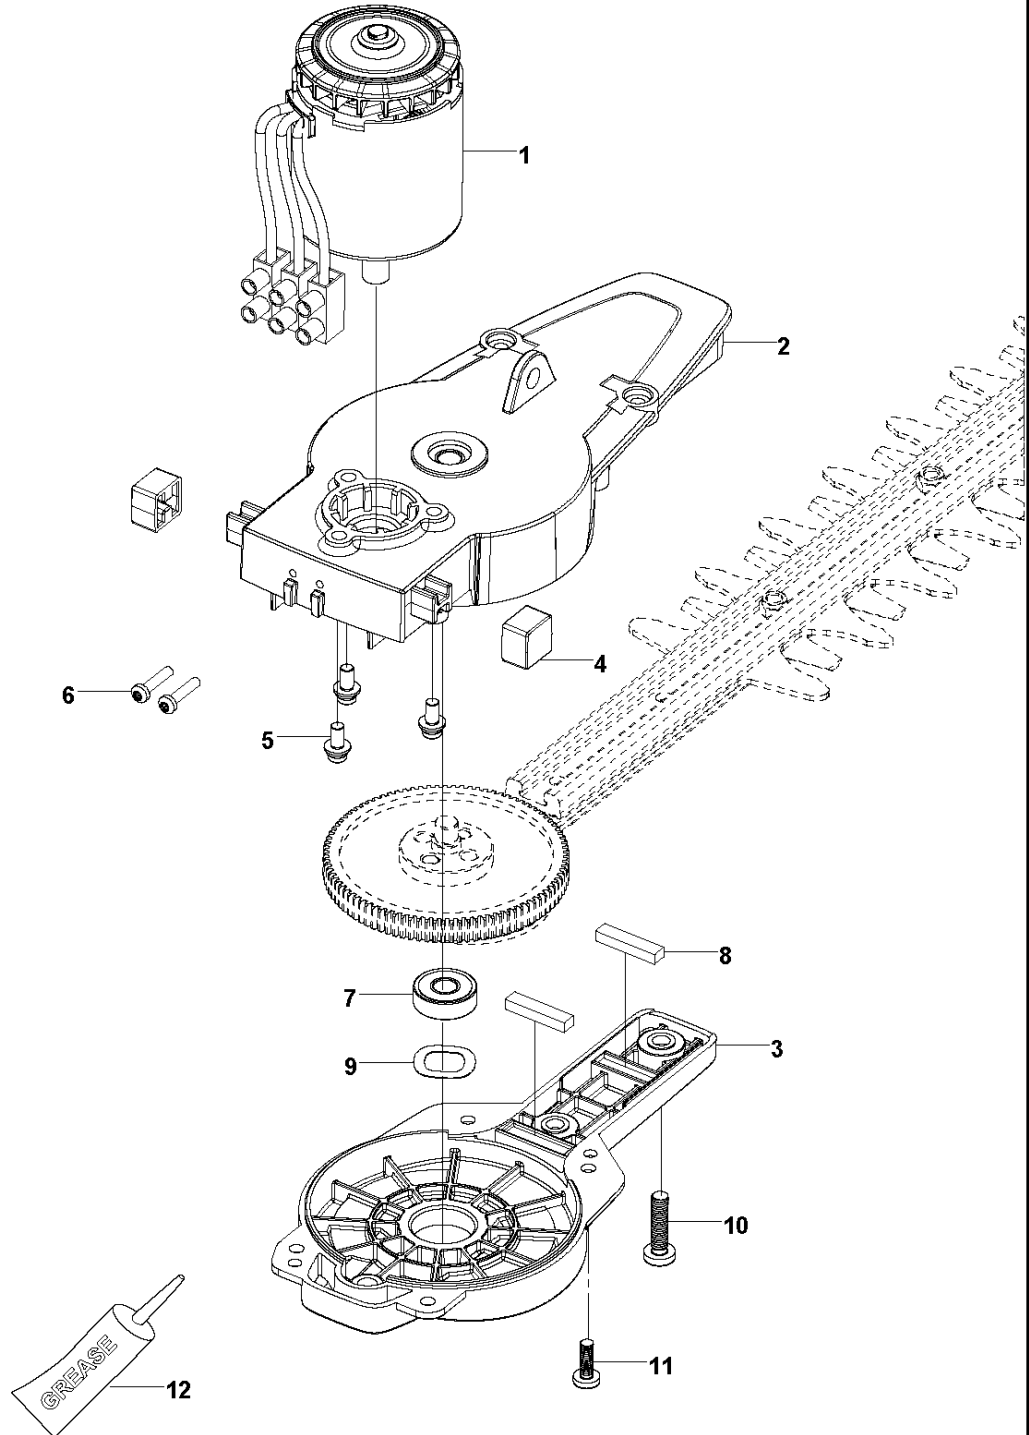

B2 115 iHD45
GEARS

HIGHER THAN S/N

GEARS

115 iHD45, 967098301, 967098302, 967098303, 2018-02

Ref	Part No	Description	Remark	QTY KIT
1	590 67 52-01	MOTOR		1
2	591 36 87-01	GEAR		1
3	582 49 26-01	COVER		1
4	585 81 88-01	SLEEVE		2
5	585 94 44-01	SCREW		3
6	586 90 30-02	SCREW		2
7	585 63 58-01	BALL BEARING		1
8	585 62 82-01	PAD		2
9	588 26 77-01	GEARBOX		1
10	585 81 86-01	SCREW		2
11	585 81 87-01	SCREW		4
12	589 38 29-01	GREASE	3,5g	1