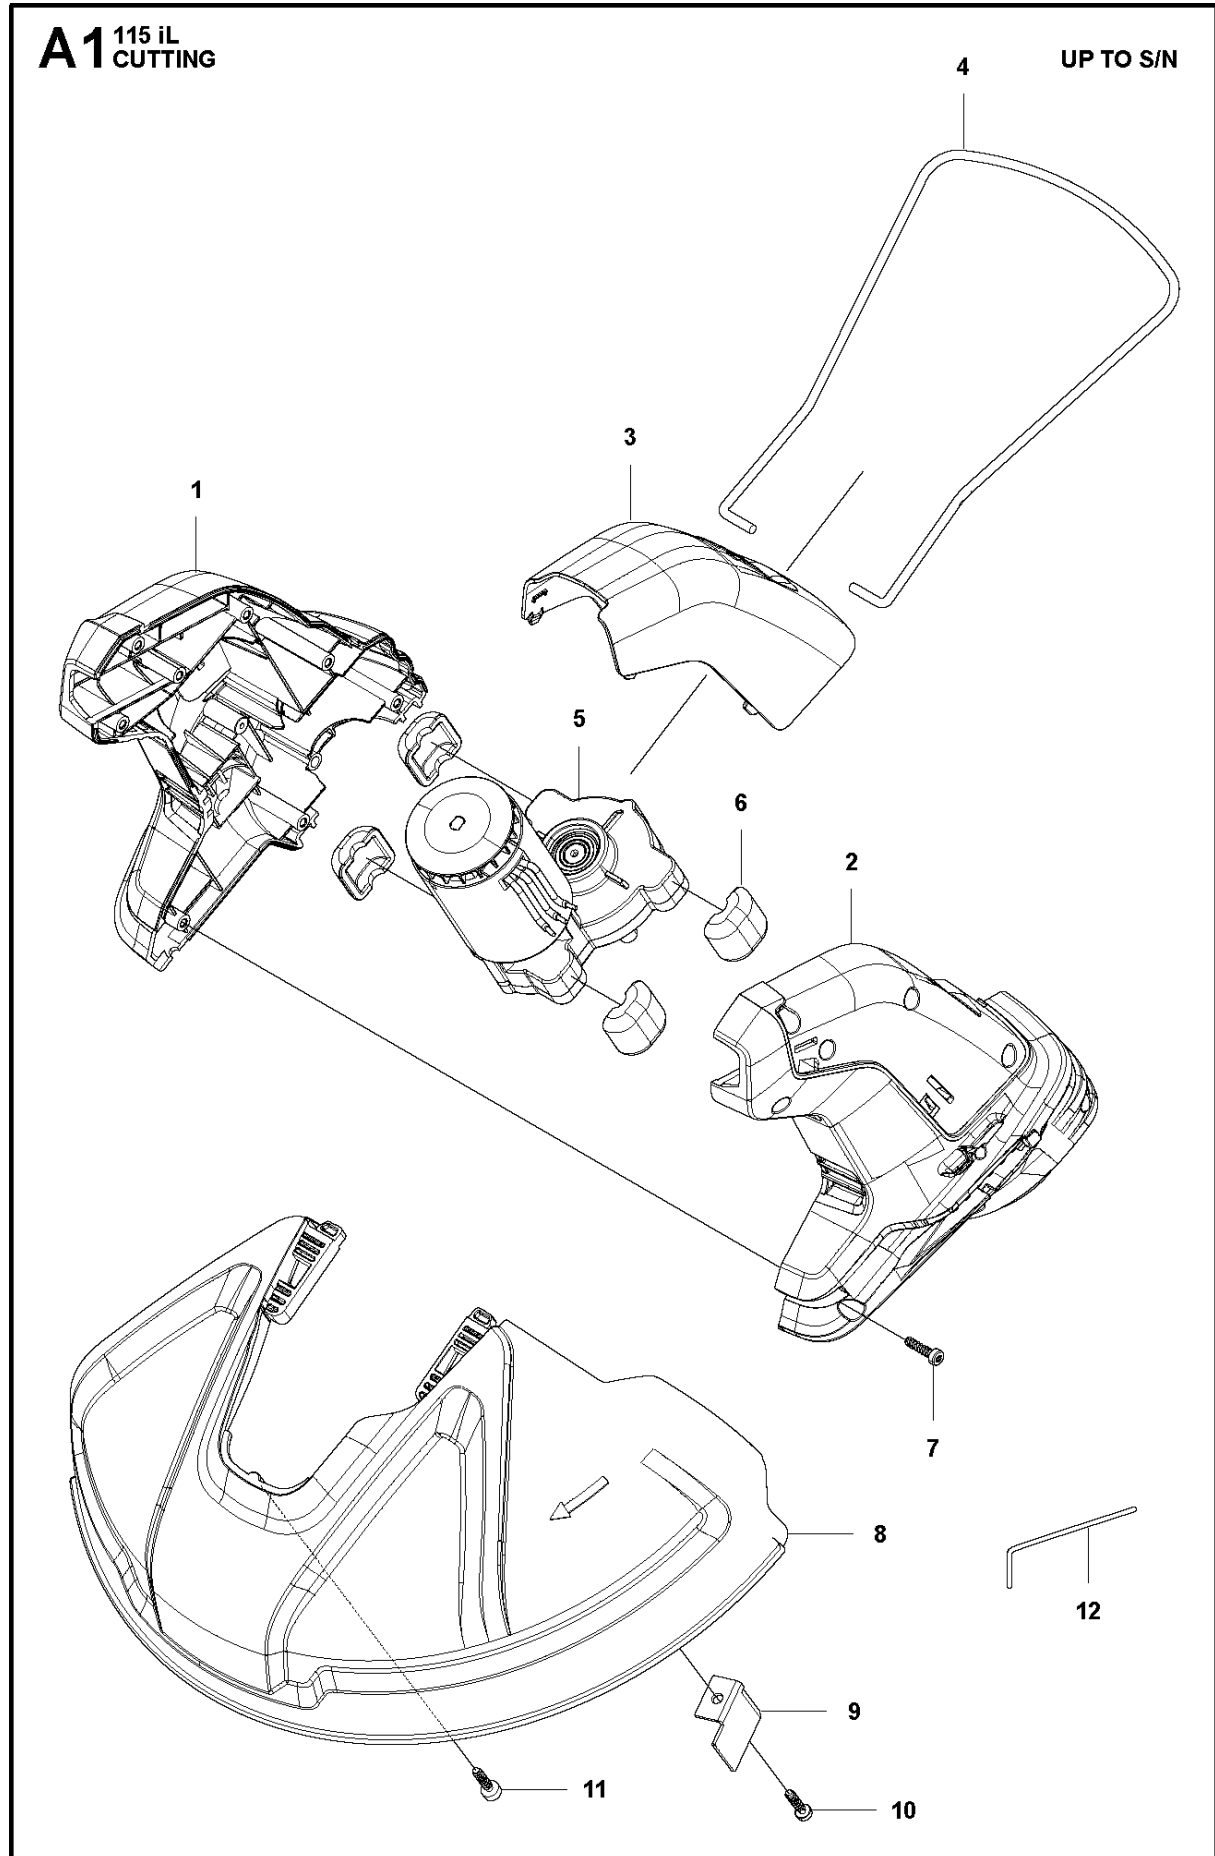

SPARE PARTS LIST

TRIMMERS/EDGERS

115iL, 967098801, 967098802,
967098803, 2018-02

E 115 iL
ACCESSORIES

ACCESSORIES

115iL, 967098801, 967098802, 967098803, 2018-02

Ref	Part No	Description	Remark	QTY KIT
1	589 87 32-01	TRIMMER HEAD		1

C 115 iL
BATTERY HOUSING

BATTERY

115iL, 967098801, 967098802, 967098803, 2018-02

Ref	Part No	Description	Remark	QTY KIT
1	585 32 52-01	COVER		1
2	582 45 26-01	HOUSING		2
3	582 45 27-01	HOUSING		1
4	585 32 73-01	PANEL		1
5	585 86 16-01	SUPPORT		1
6	585 34 24-01	SPRING		1
7	588 75 52-01	TRIGGER		1
8	585 32 72-01	COVER		1
9	585 81 90-02	SCREW		9
10	585 32 53-01	PLATE		1
11	585 91 90-01	SALES PROMOTION MATERIAL WATERING		2

CUTTING EQUIPMENT

115iL, 967098801, 967098802, 967098803, 2018-02

Ref	Part No	Description	Remark	QTY KIT
1	582 45 30-01	HOUSING		1
2	582 45 31-01	HOUSING		1
3	585 33 91-01	COVER		1
4	586 48 01-01	RING		1
5	582 83 93-01	GEARBOX ASSY		1
6	585 87 07-01	PAD		4
7	585 81 90-02	SCREW		8
8	585 33 92-01	GUARD		1
9	585 34 09-01	BLADE		1
10	585 81 90-02	SCREW		1
11	586 03 04-01	SCREW		1
12	576 80 94-01	WRENCH		1

B 115 iL
TUBE

TUBE

115iL, 967098801, 967098802, 967098803, 2018-02

Ref	Part No	Description	Remark	QTY KIT
1	588 75 49-01	COUPLING		1
2	590 93 27-01	LEVER		2
3	586 45 23-01	SPACER		1
4	588 75 50-02	HANDLE		1
5	585 34 11-01	TUBE		1
6	588 75 51-01	COUPLING		1
7	582 55 34-01	TUBE ASSY		1
8	577 84 43-01	DECAL		1