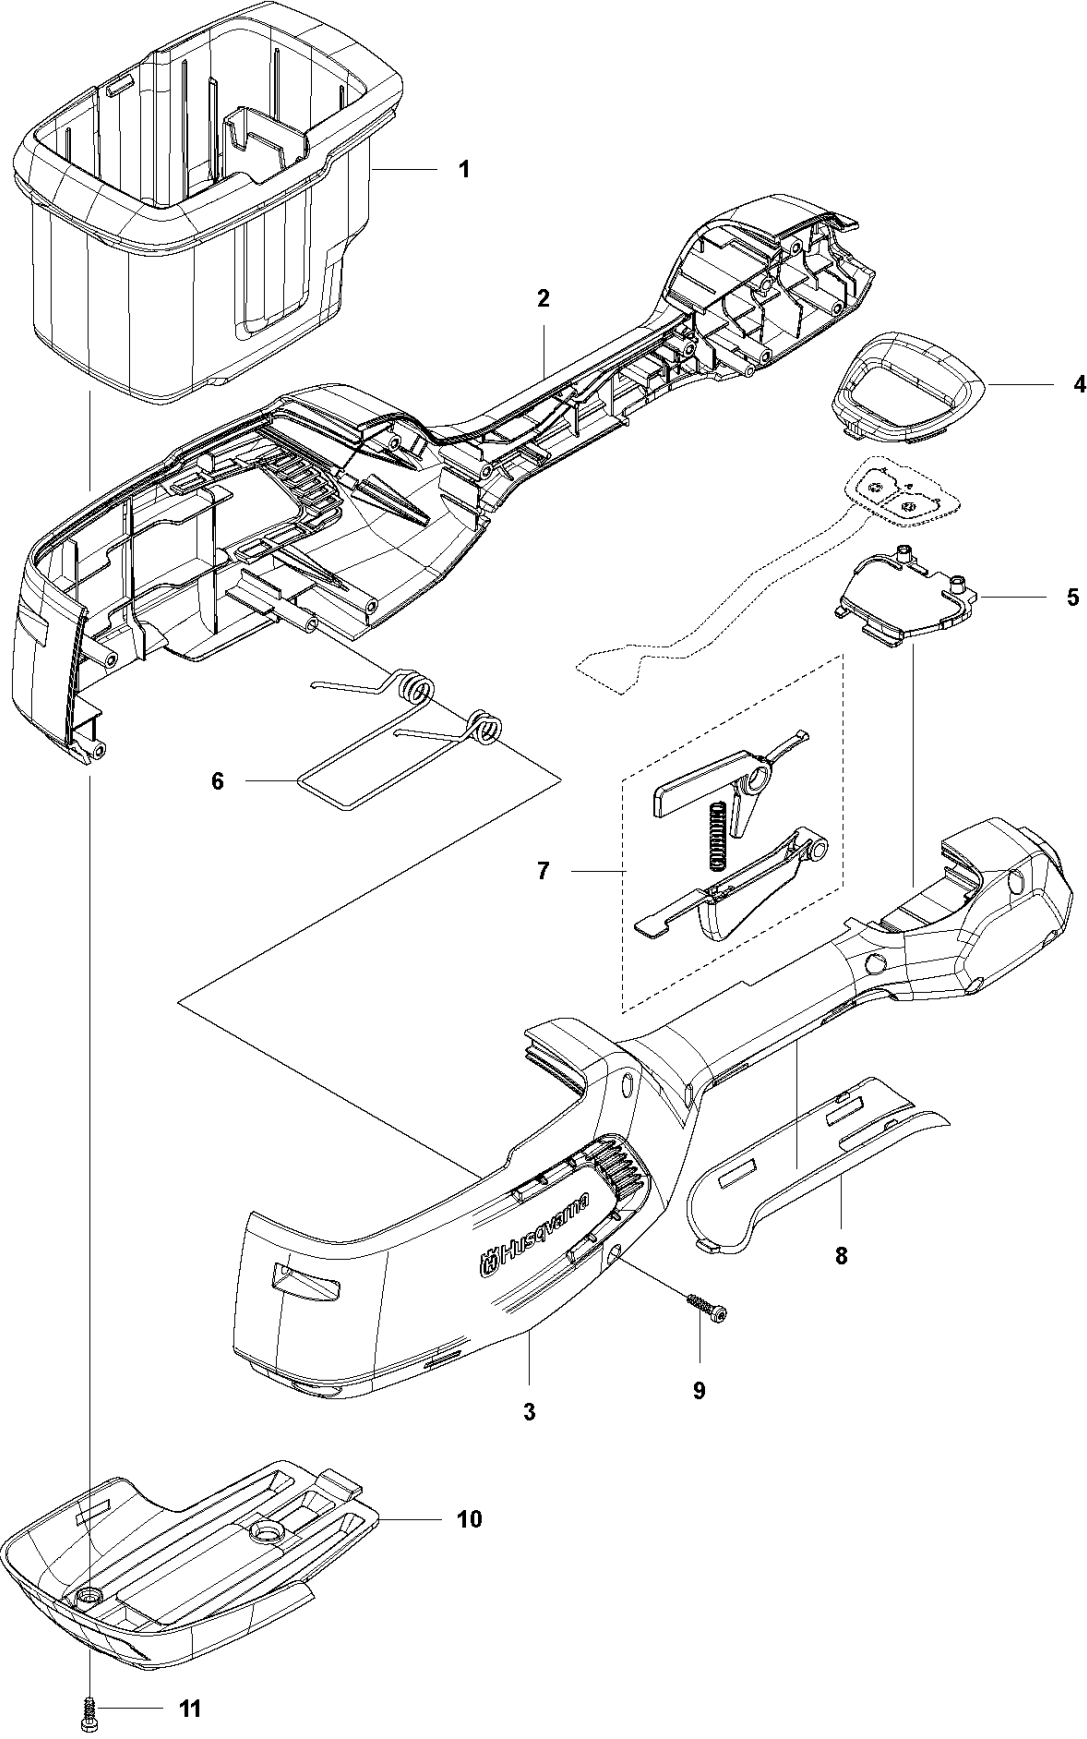

SPARE PARTS LIST

TRIMMERS/EDGERS

115iL, 967098801, 967098802,
967098803, 2018-02

E 115 iL
ACCESSORIES

ACCESSORIES

115iL, 967098801, 967098802, 967098803, 2018-02

Ref	Part No	Description	Remark	QTY KIT
1	589 87 32-01	TRIMMER HEAD		1

C 115 iL
BATTERY HOUSING

BATTERY

115iL, 967098801, 967098802, 967098803, 2018-02

Ref	Part No	Description	Remark	QTY KIT
1	585 32 52-01	COVER		1
2	582 45 26-01	HOUSING		2
3	582 45 27-01	HOUSING		1
4	585 32 73-01	PANEL		1
5	585 86 16-01	SUPPORT		1
6	585 34 24-01	SPRING		1
7	588 75 52-01	TRIGGER		1
8	585 32 72-01	COVER		1
9	585 81 90-02	SCREW		9
10	585 32 53-01	PLATE		1
11	585 91 90-01	SALES PROMOTION MATERIAL WATERING		2

CUTTING EQUIPMENT

115iL, 967098801, 967098802, 967098803, 2018-02

Ref	Part No	Description	Remark	QTY KIT
1	582 45 30-01	HOUSING		1
2	582 45 31-01	HOUSING		1
3	585 33 91-01	COVER		1
4	586 48 01-01	RING		1
5	582 83 93-01	GEARBOX ASSY		1
6	585 87 07-01	PAD		4
7	585 81 90-02	SCREW		8
8	585 33 92-01	GUARD		1
9	585 34 09-01	BLADE		1
10	585 81 90-02	SCREW		1
11	586 03 04-01	SCREW		1
12	576 80 94-01	WRENCH		1

B 115 iL
TUBE

TUBE

115iL, 967098801, 967098802, 967098803, 2018-02

Ref	Part No	Description	Remark	QTY KIT
1	588 75 49-01	COUPLING		1
2	590 93 27-01	LEVER		2
3	586 45 23-01	SPACER		1
4	588 75 50-02	HANDLE		1
5	585 34 11-01	TUBE		1
6	588 75 51-01	COUPLING		1
7	582 55 34-01	TUBE ASSY		1
8	577 84 43-01	DECAL		1