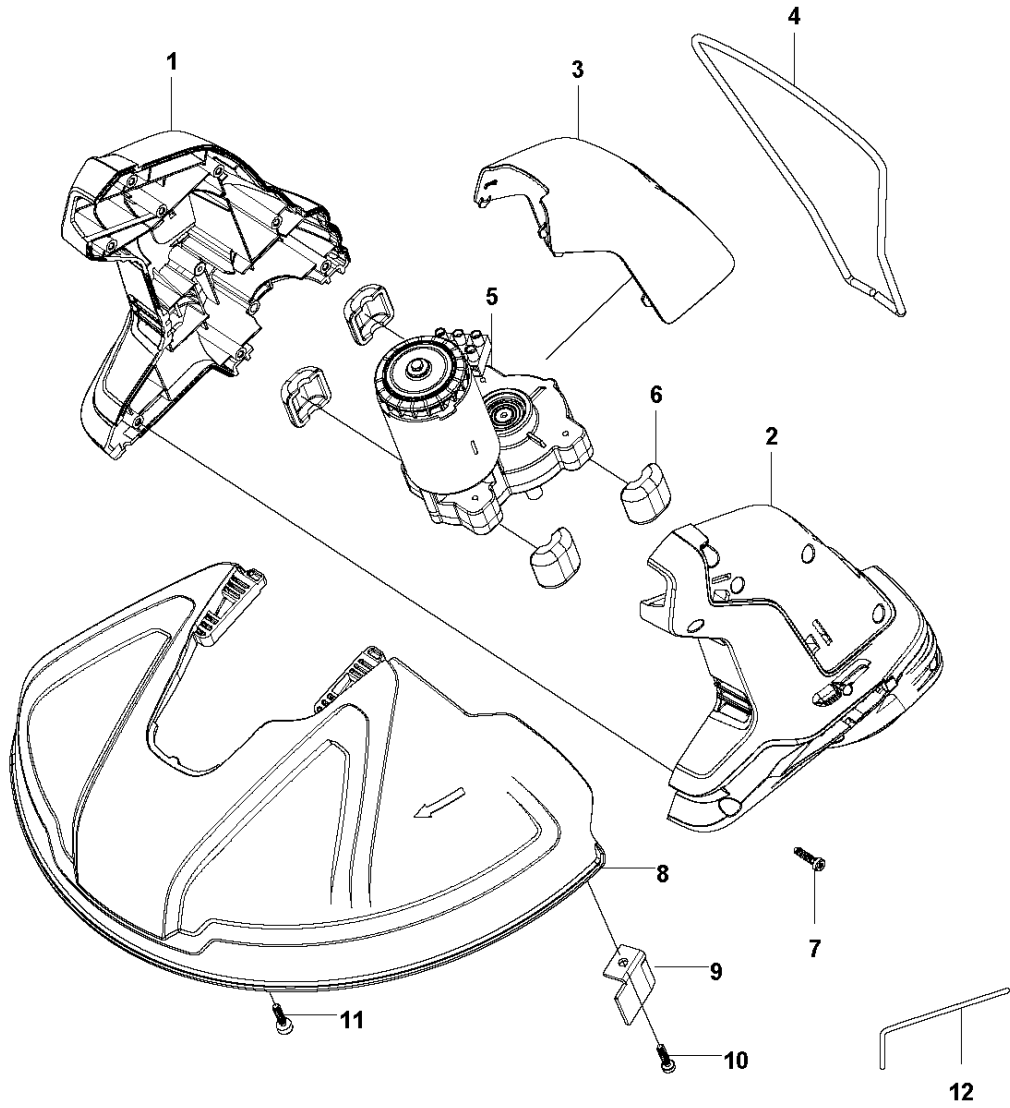

A2 115 iL
CUTTING

HIGHER THAN S/N

CUTTING EQUIPMENT

115iL, 967098801, 967098802, 967098803, 2018-02

Ref	Part No	Description	Remark	QTY KIT
1	582 45 30-01	HOUSING		1
2	582 45 31-01	HOUSING		1
3	585 33 91-01	COVER		1
4	586 48 01-01	RING		1
5	591 38 42-01	GEARBOX ASSY		1
6	585 87 07-01	PAD		4
7	585 81 90-02	SCREW		8
8	585 33 92-01	GUARD		1
9	585 34 09-01	BLADE		1
10	585 81 90-02	SCREW		1
11	586 03 04-01	SCREW		1
12	576 80 94-01	WRENCH		1