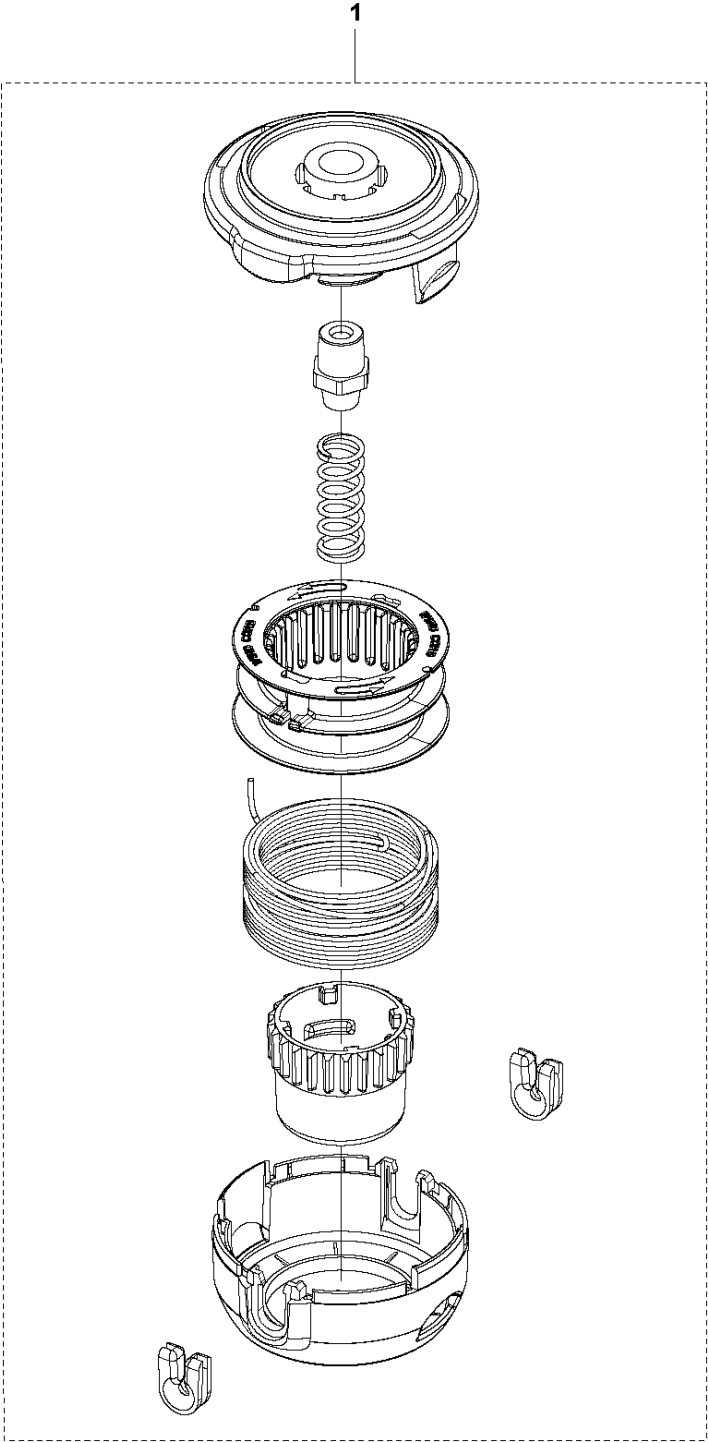

SPARE PARTS LIST

TRIMMERS/EDGERS

115iL, 967098801, 967098802,
967098803, 2018-02

E 115 iL
ACCESSORIES

ACCESSORIES

115iL, 967098801, 967098802, 967098803, 2018-02

Ref	Part No	Description	Remark	QTY KIT
1	589 87 32-01	TRIMMER HEAD		1

C 115 iL
BATTERY HOUSING

BATTERY

115iL, 967098801, 967098802, 967098803, 2018-02

Ref	Part No	Description	Remark	QTY KIT
1	585 32 52-01	COVER		1
2	582 45 26-01	HOUSING		2
3	582 45 27-01	HOUSING		1
4	585 32 73-01	PANEL		1
5	585 86 16-01	SUPPORT		1
6	585 34 24-01	SPRING		1
7	588 75 52-01	TRIGGER		1
8	585 32 72-01	COVER		1
9	585 81 90-02	SCREW		9
10	585 32 53-01	PLATE		1
11	585 91 90-01	SALES PROMOTION MATERIAL WATERING		2

CUTTING EQUIPMENT

115iL, 967098801, 967098802, 967098803, 2018-02

Ref	Part No	Description	Remark	QTY KIT
1	582 45 30-01	HOUSING		1
2	582 45 31-01	HOUSING		1
3	585 33 91-01	COVER		1
4	586 48 01-01	RING		1
5	582 83 93-01	GEARBOX ASSY		1
6	585 87 07-01	PAD		4
7	585 81 90-02	SCREW		8
8	585 33 92-01	GUARD		1
9	585 34 09-01	BLADE		1
10	585 81 90-02	SCREW		1
11	586 03 04-01	SCREW		1
12	576 80 94-01	WRENCH		1

B 115 iL
TUBE

TUBE

115iL, 967098801, 967098802, 967098803, 2018-02

Ref	Part No	Description	Remark	QTY KIT
1	588 75 49-01	COUPLING		1
2	590 93 27-01	LEVER		2
3	586 45 23-01	SPACER		1
4	588 75 50-02	HANDLE		1
5	585 34 11-01	TUBE		1
6	588 75 51-01	COUPLING		1
7	582 55 34-01	TUBE ASSY		1
8	577 84 43-01	DECAL		1