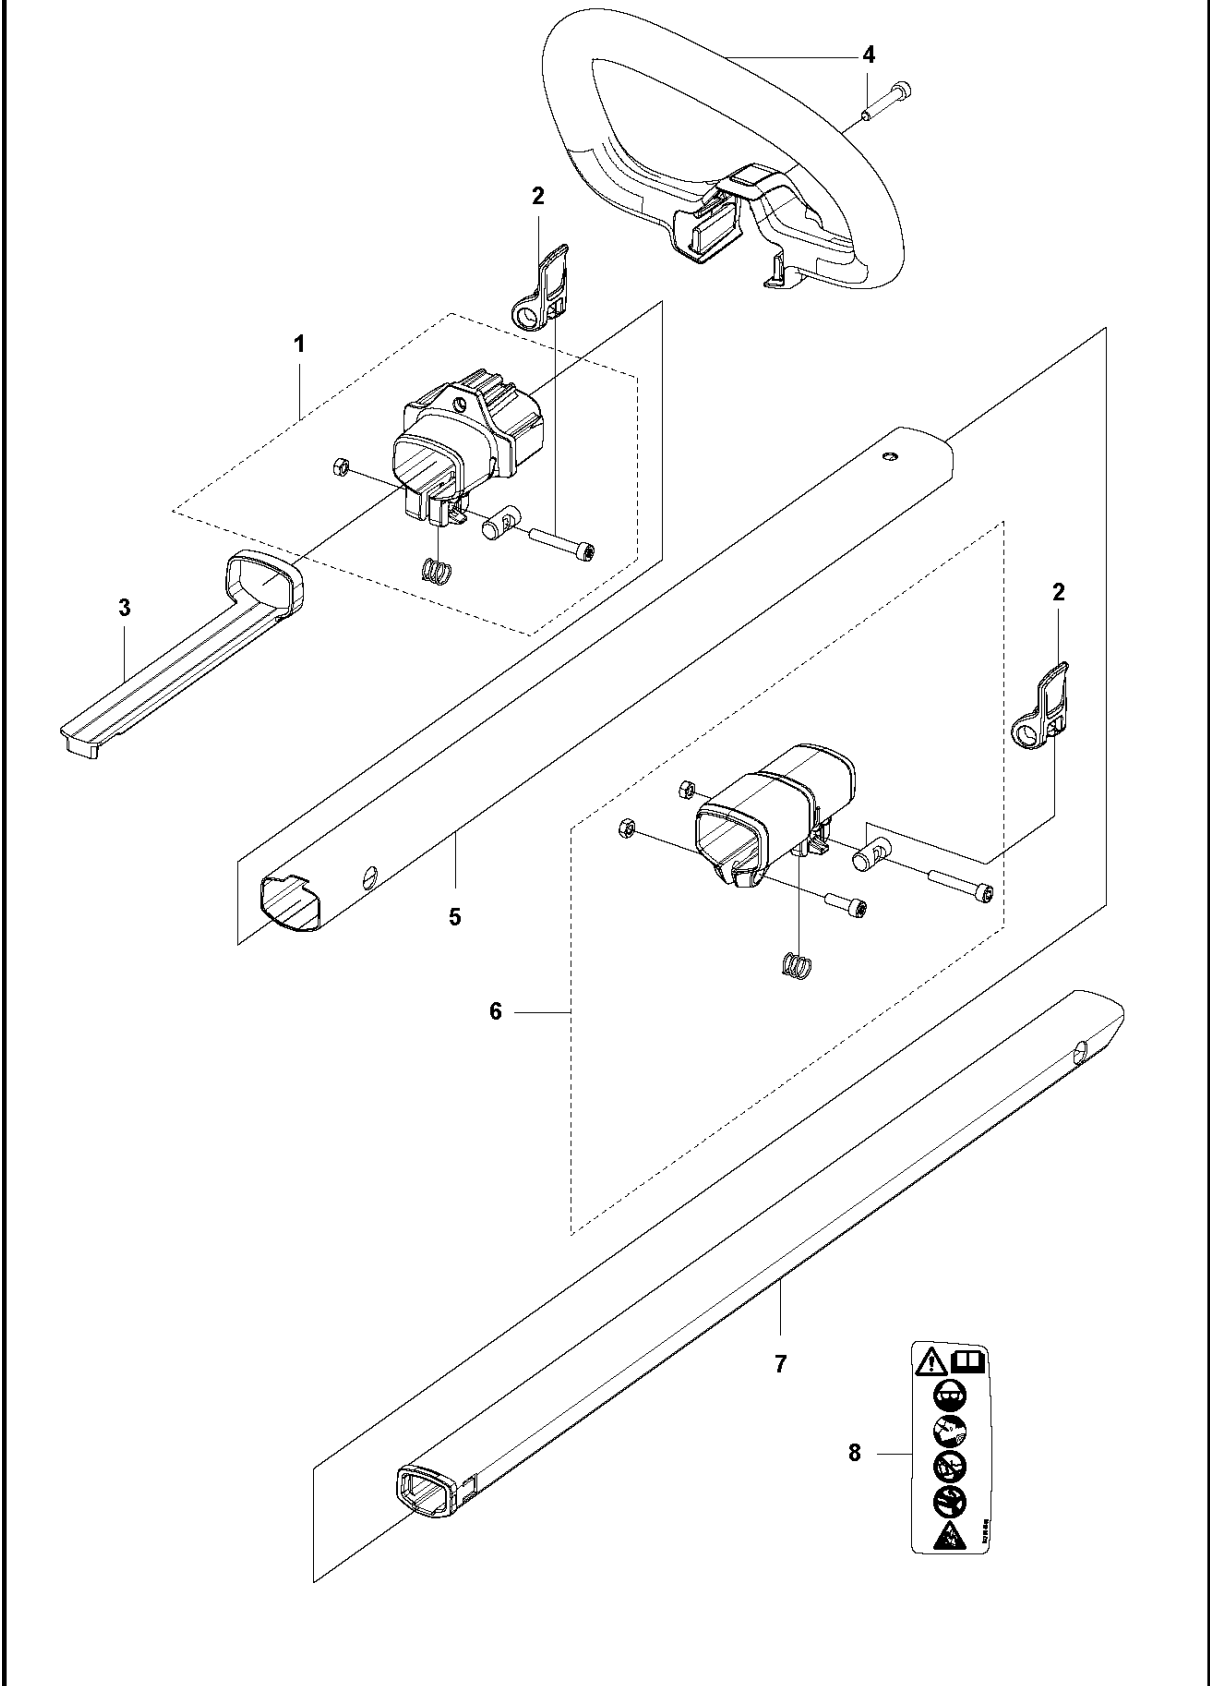

SPARE PARTS LIST

TRIMMERS/EDGERS

115iL, 967098801, 967098802,
967098803, 2018-02

E 115 iL
ACCESSORIES

ACCESSORIES

115iL, 967098801, 967098802, 967098803, 2018-02

Ref	Part No	Description	Remark	QTY KIT
1	589 87 32-01	TRIMMER HEAD		1

D 115 iL
ELECTRIC

ELECTRICAL

115iL, 967098801, 967098802, 967098803, 2018-02

Ref	Part No	Description	Remark	QTY KIT
1	582 45 34-01	KEYPAD		1
2	593 26 45-01	CONTROL UNIT		1
3	590 80 85-02	MICRO SWITCH		1
4	585 81 89-01	SCREW		2
5	591 07 69-01	CABLE		1

B 115 iL
TUBE

TUBE

115iL, 967098801, 967098802, 967098803, 2018-02

Ref	Part No	Description	Remark	QTY KIT
1	588 75 49-01	COUPLING		1
2	590 93 27-01	LEVER		2
3	586 45 23-01	SPACER		1
4	588 75 50-02	HANDLE		1
5	585 34 11-01	TUBE		1
6	588 75 51-01	COUPLING		1
7	582 55 34-01	TUBE ASSY		1
8	577 84 43-01	DECAL		1