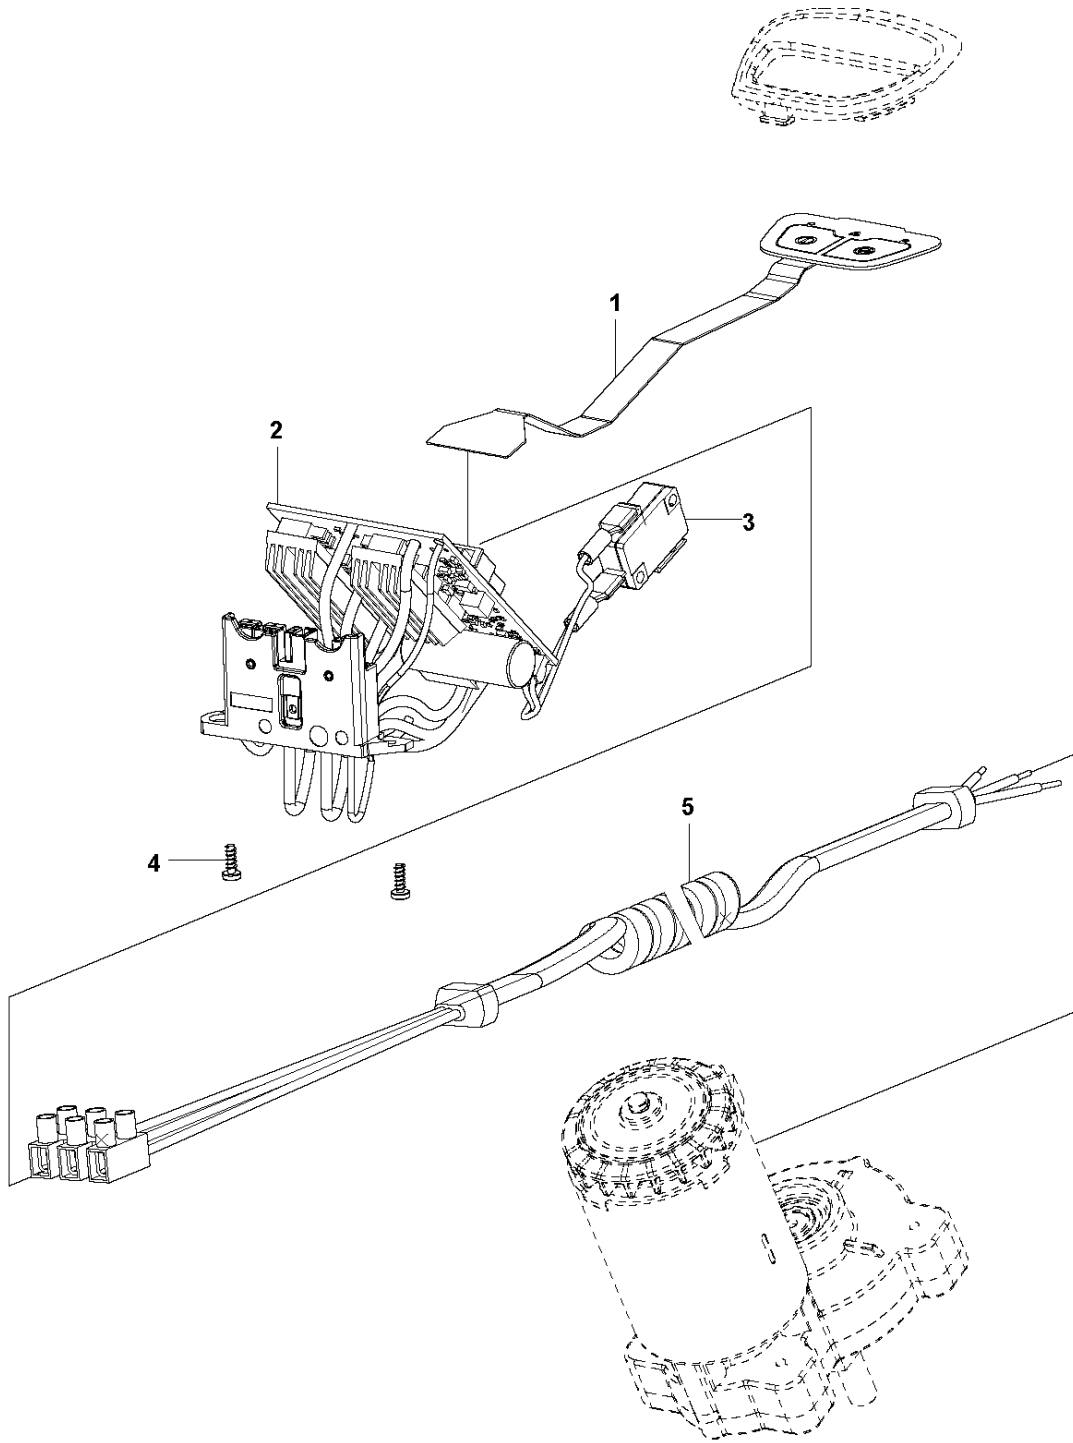

D 115 iL
ELECTRIC

ELECTRICAL

115iL, 967098801, 967098802, 967098803, 2018-02

Ref	Part No	Description	Remark	QTY KIT
1	582 45 34-01	KEYPAD		1
2	593 26 45-01	CONTROL UNIT		1
3	590 80 85-02	MICRO SWITCH		1
4	585 81 89-01	SCREW		2
5	591 07 69-01	CABLE		1