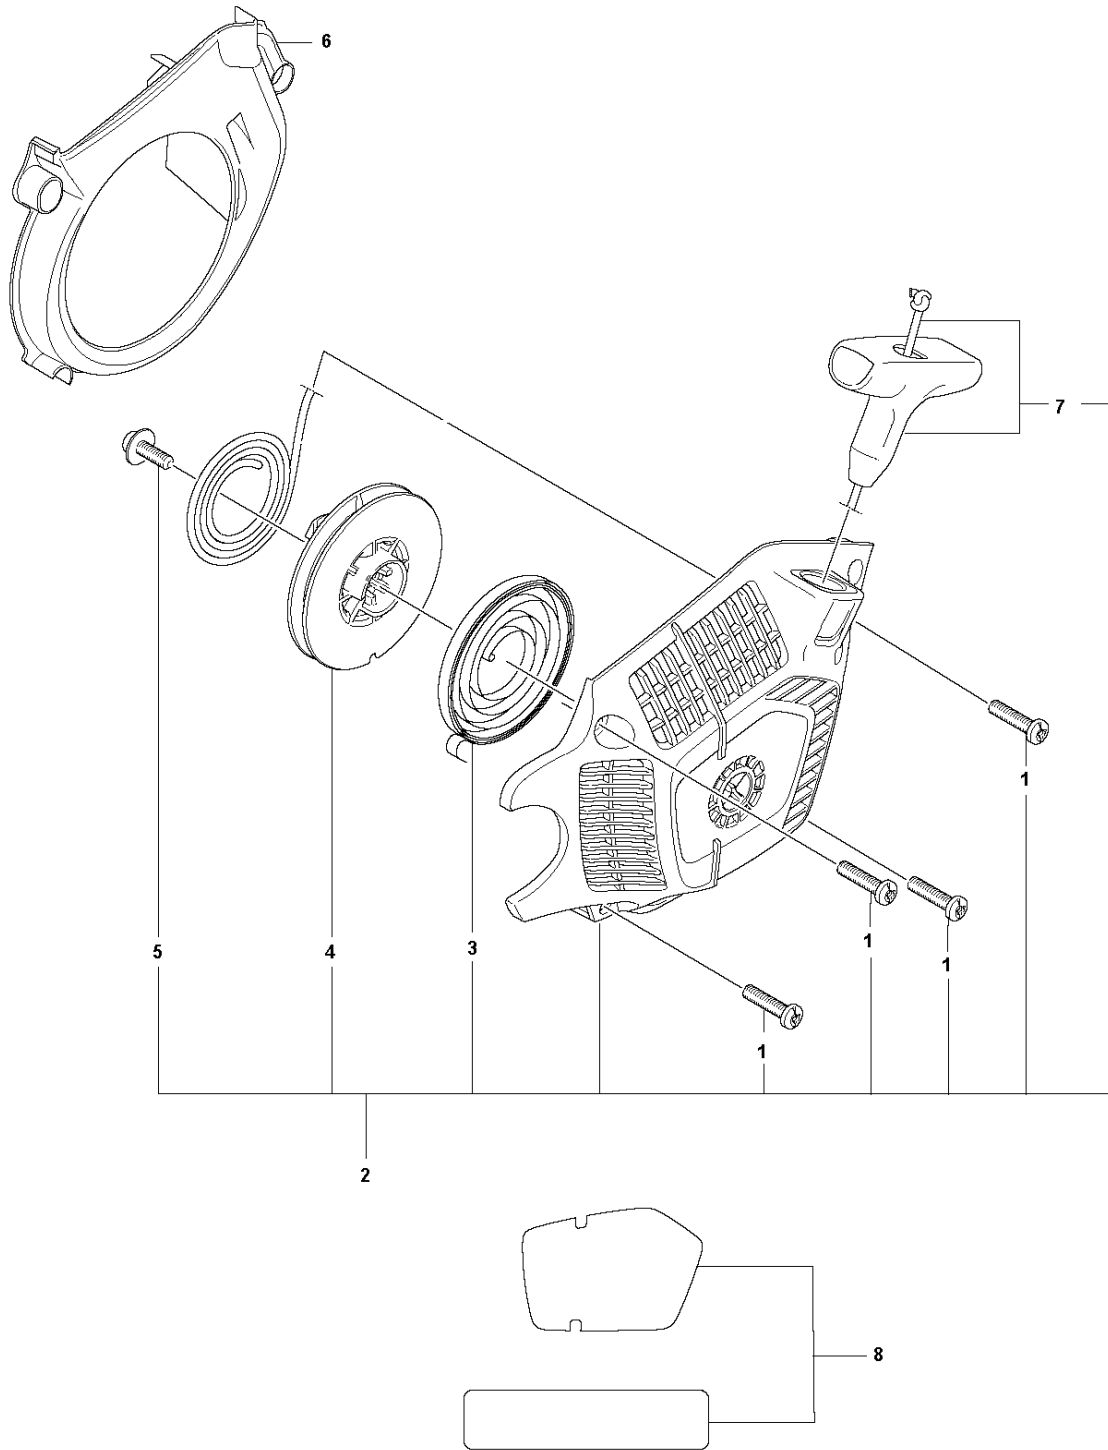

L 130
STARTER

Ref	Part No	Description	Remark	QTY	KIT
1	530 01 64-32	SCREW		4	2
2	591 46 67-01	SERVICE KIT	Starter Housing	1	
3	576 65 78-01	SPRING		1	2
4	588 97 07-01	PULLEY		1	2
5	530 01 59-20	SCREW		1	2
6	588 97 06-01	BAFFLE		1	
7	545 01 00-10	HANDLE	Handle & Rope	1	2
8	591 46 55-01	SERVICE KIT	DECAL KIT	1