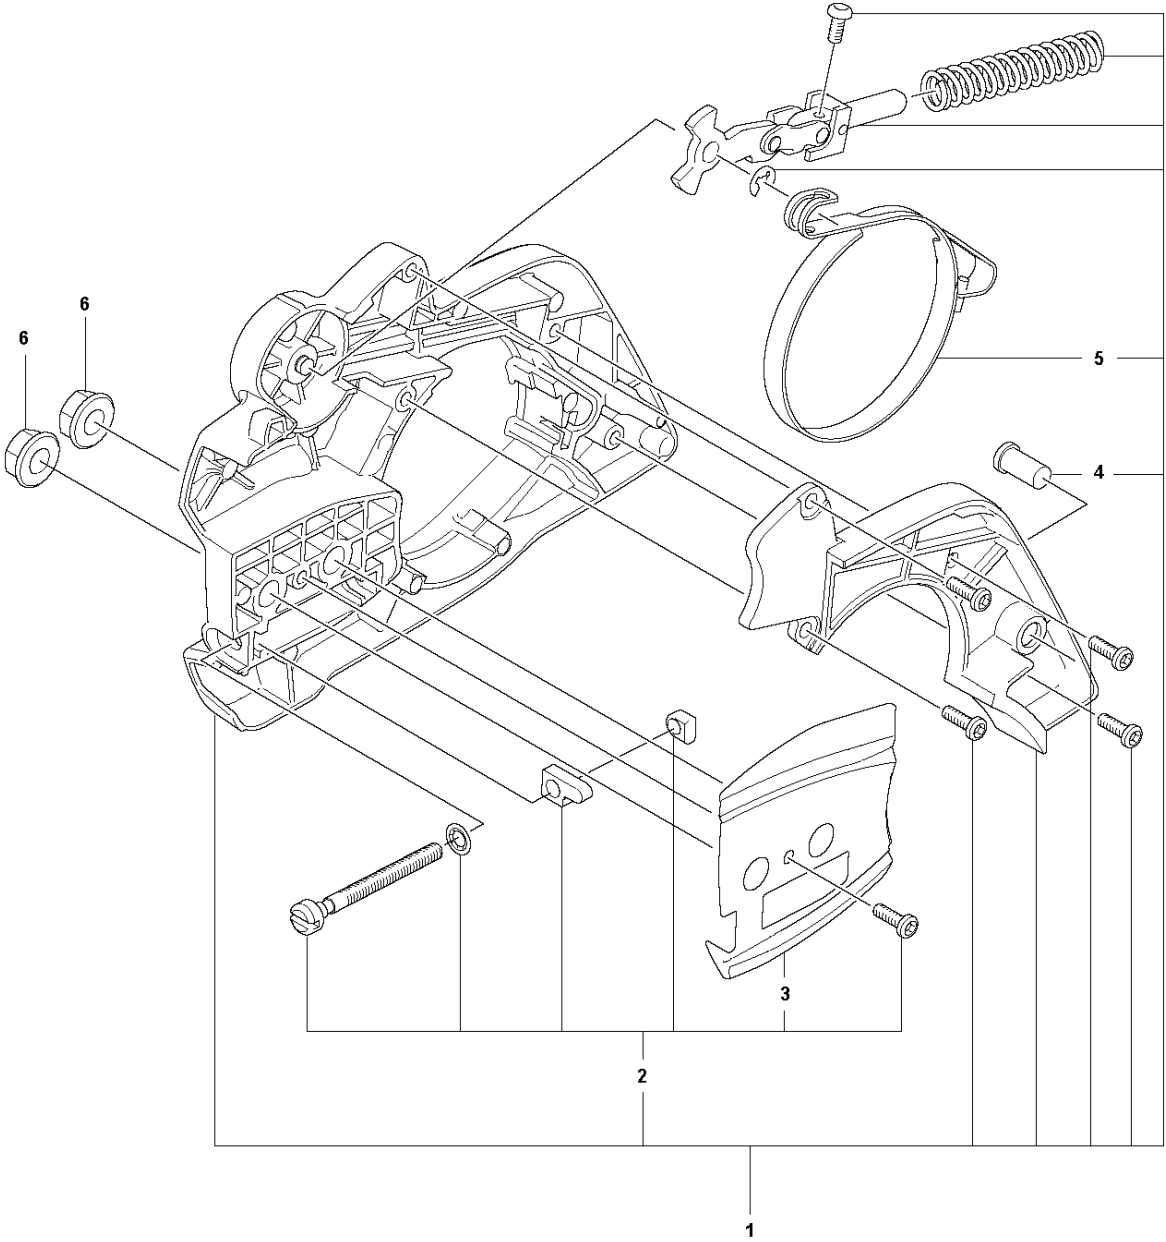

SPARE PARTS LIST

CHAIN SAWS

130

A 130
CARBURETOR & AIR FILTER

Ref	Part No	Description	Remark	QTY KIT
1	591 46 39-01	INLET	Intake Boot	1
2	591 46 44-01	SERVICE KIT	Insulation Wall	1
3	591 46 45-01	SERVICE KIT	Filter Holder	1
4	501 74 94-01	VALVE ASSY		1
5	589 28 92-01	FLANGE		1
6	588 24 79-01	CARBURETTOR		1
6	593 81 81-01	CARBURETTOR	RUSSIA & LATIN AMERICA ONLY	1
7	588 22 93-01	AIR FILTER	Mesh Filter	1
8	588 22 93-02	AIR FILTER	Non-Woven Filter	1
9	503 21 70-10	SCREW CCRPANT		2
10	530 01 61-01	NUT		2
11	503 93 66-01	PURGE		1

B 130
CHAIN BRAKE & CLUTCH COVER

Ref	Part No	Description	Remark	QTY	KIT
1	591 46 47-01	SERVICE KIT	Clutch Cover	1	
2	591 46 46-01	SERVICE KIT	Bar Adjuster	1	1
3	582 64 76-01	GUIDE PLATE		1	1,2
4	590 43 96-01	GUIDE BUSHING		1	
5	544 30 60-01	BRAKE BAND ASSY		1	1
6	530 01 59-17	NUT		2	

C 130
CLUTCH & OIL PUMP

Ref	Part No	Description	Remark	QTY	KIT
1	591 46 68-01	SERVICE KIT	OIL PUMP	1	
2	579 62 15-01	WASHER		1	
3	582 59 84-01	CLUTCH DRUM ASSY		1	
4	530 01 56-11	WASHER		1	
5	530 09 41-88	SPRING		1	6
6	530 01 49-49	CLUTCH		1	