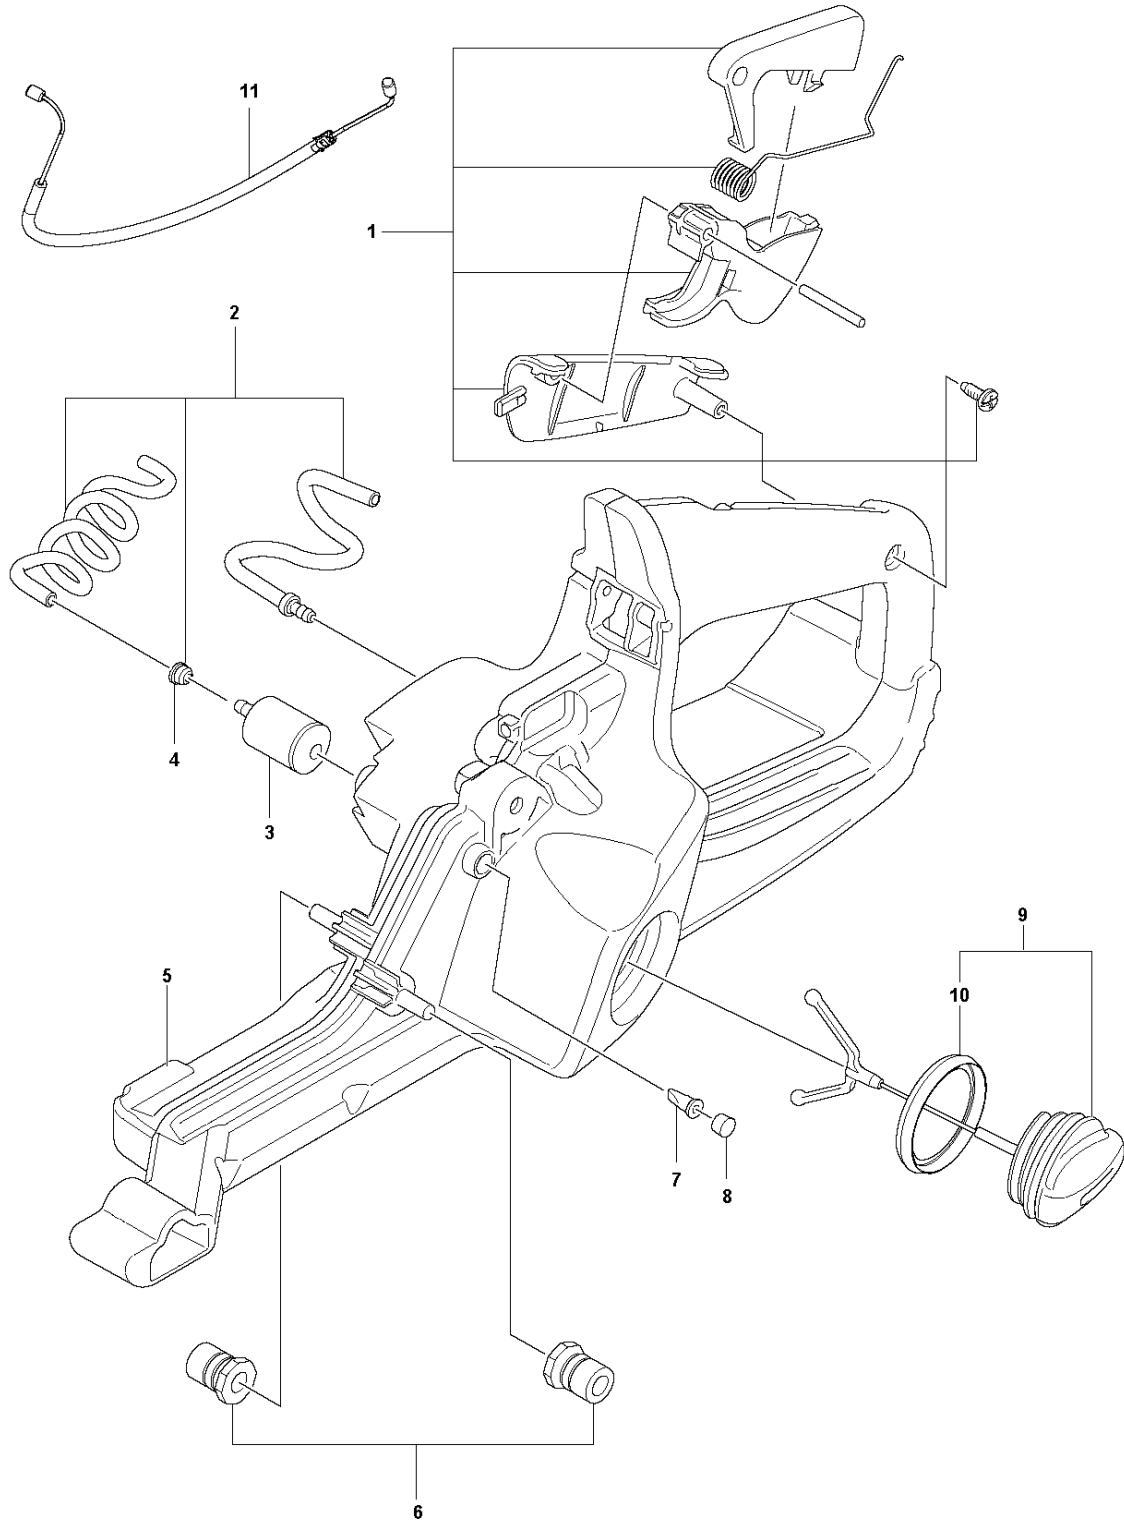

H 130
FUEL TANK

Ref	Part No	Description	Remark	QTY	KIT
1	591 46 60-01	SERVICE KIT	Trigger Assembly	1	
2	592 85 44-01	SERVICE KIT	Fuel Hose	1	
3	503 44 32-01	FUEL FILTER		1	
4	503 73 58-01	BUSHING		1	
5	501 51 84-02	FUEL TANK ASSY		1	
6	591 46 58-01	SERVICE KIT	Lateral Support	1	
7	530 02 61-19	CHECK VALVE		1	
8	530 02 98-68	PLUG		1	
9	544 11 12-03	TANK CAP ASSY		1	
10	589 24 11-01	GASKET		1	9
11	582 28 70-01	THROTTLE CABLE ASSY		1