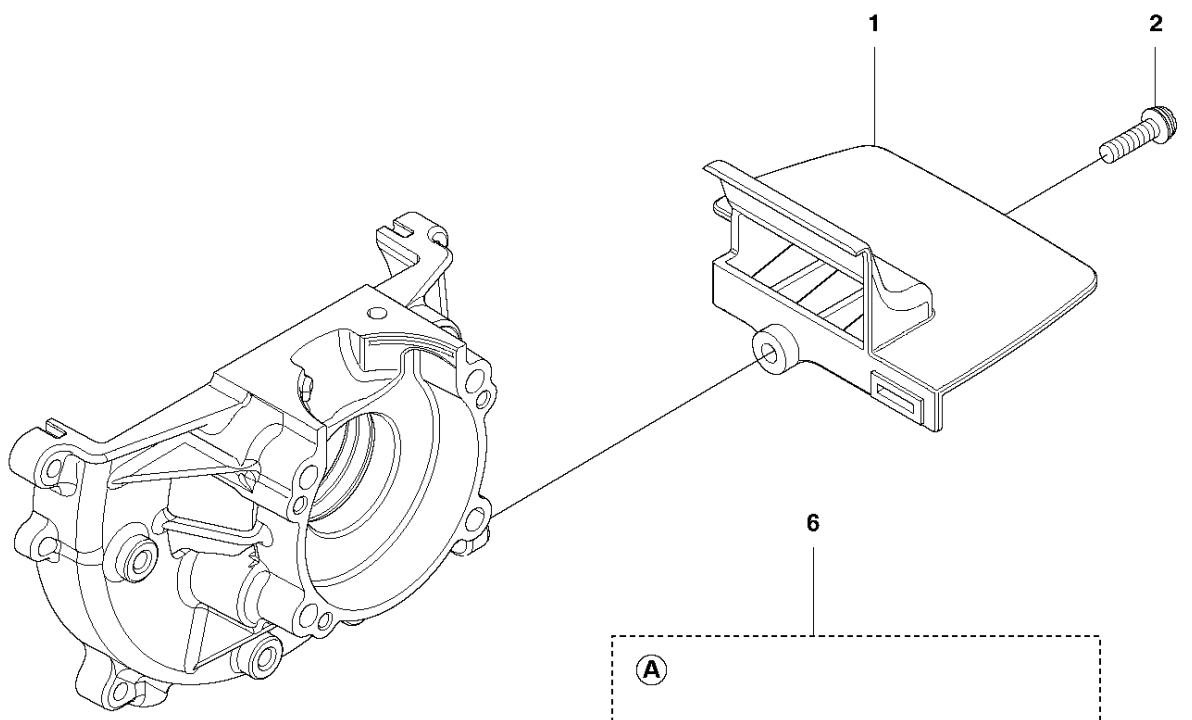

F 226K
MUFFLER

MUFFLER

226K

Ref	Part No	Description	Remark	QTY	KIT
1	515 41 21-01	PLATE.MUFFLER		1	
2	510 48 16-01	SCREW		1	
3	516 07 14-01	BOLT		2	
4	512 35 97-01	MUFFLER		1	
5	512 33 29-01	GASKET		1	6
6	598 56 64-01	GASKET KIT		1