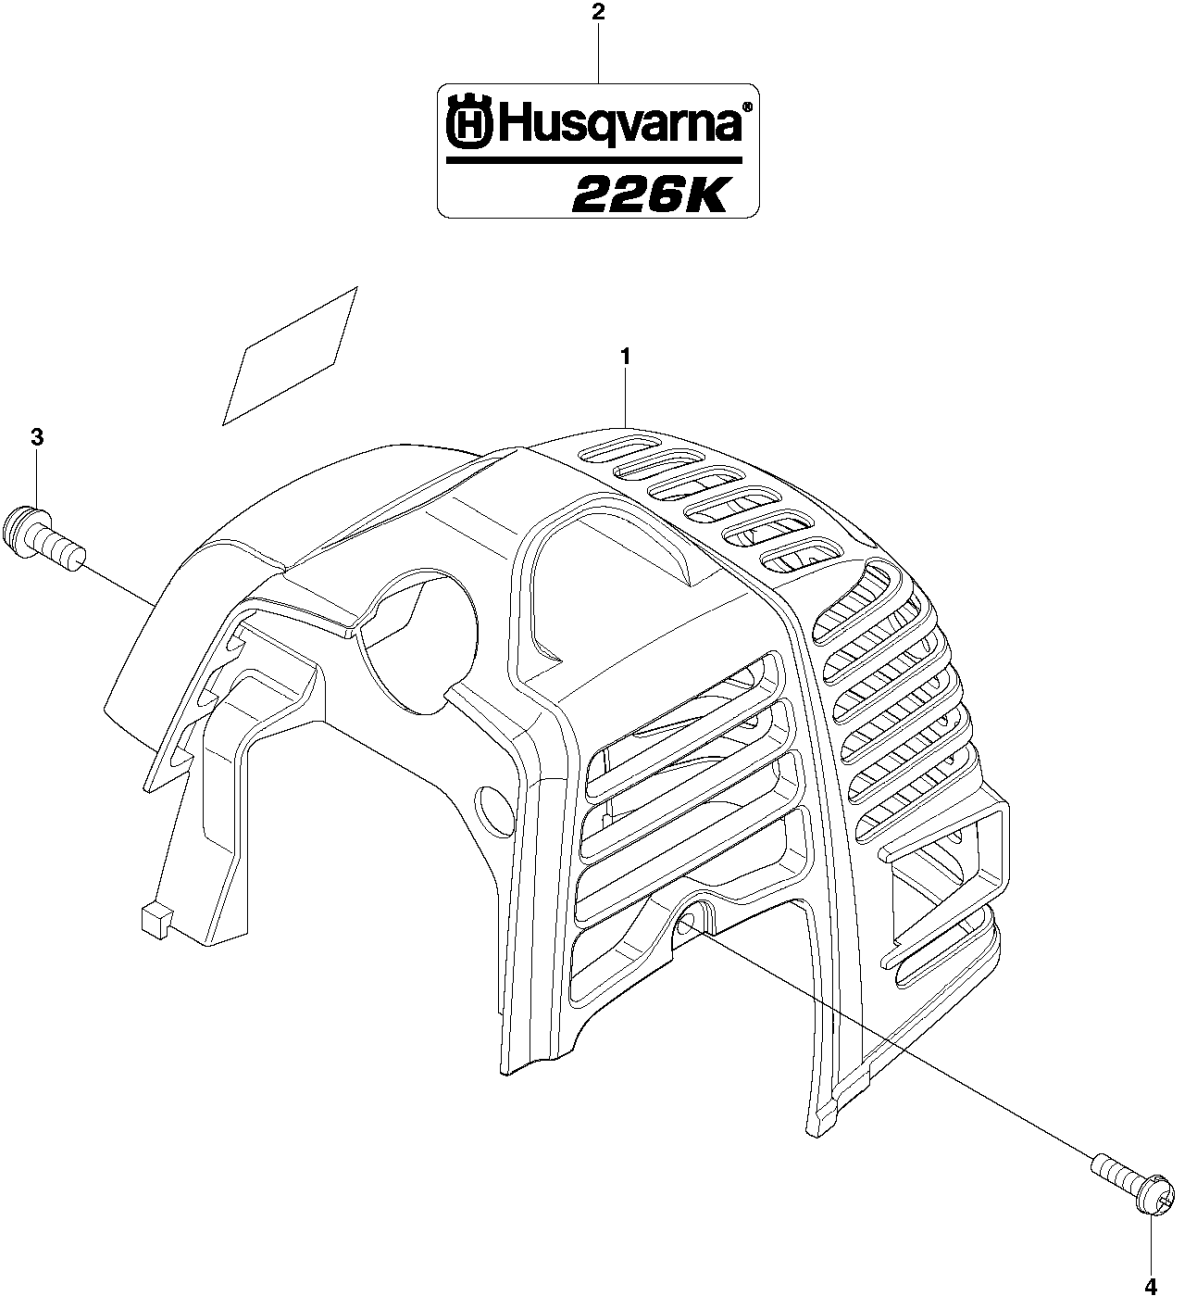

E 226K
CYLINDER COVER

CYLINDER COVER

226K

Ref	Part No	Description	Remark	QTY KIT
1	527 91 78-01	COVER		1
2	579 01 49-02	DECAL		1
3	505 29 98-01	SCREW		1
4	512 36 10-01	SCREW		1