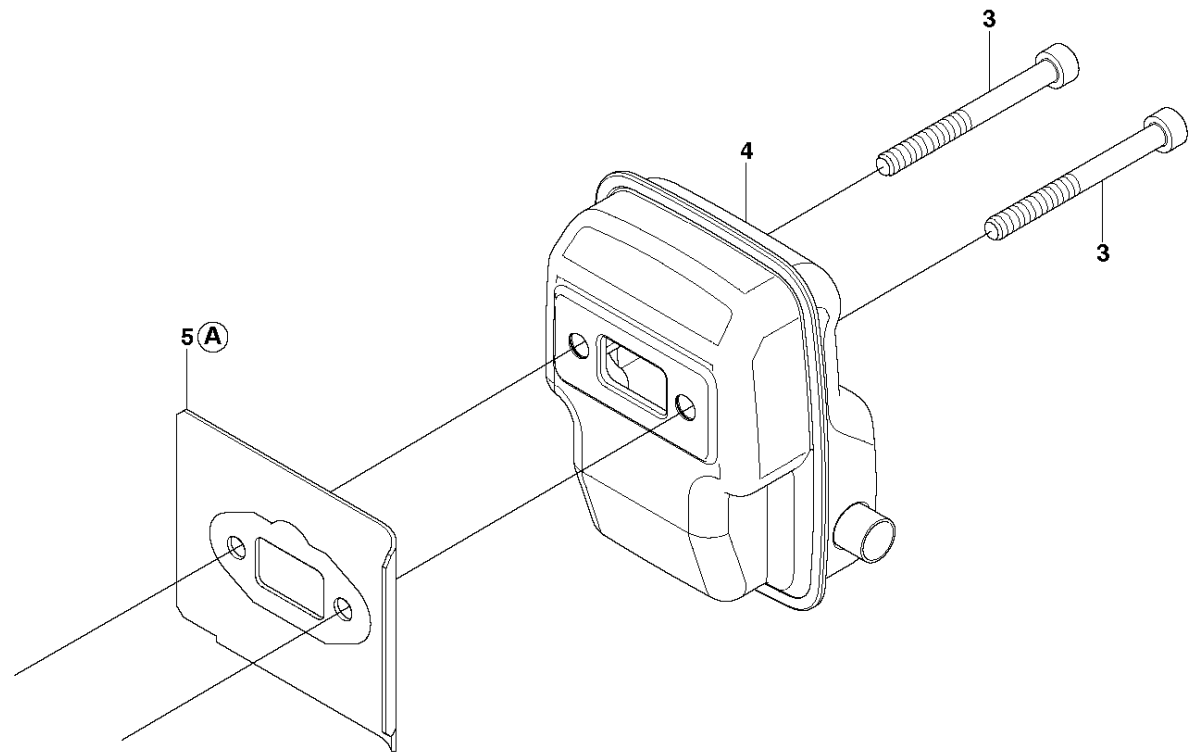

F 226K
MUFFLER

MUFFLER

226K

Ref	Part No	Description	Remark	QTY	KIT
1	515 41 21-01	PLATE.MUFFLER		1	
2	510 48 16-01	SCREW		1	
3	516 07 14-01	BOLT		2	
4	512 35 97-01	MUFFLER		1	
5	512 33 29-01	GASKET		1	6
6	598 56 64-01	GASKET KIT		1