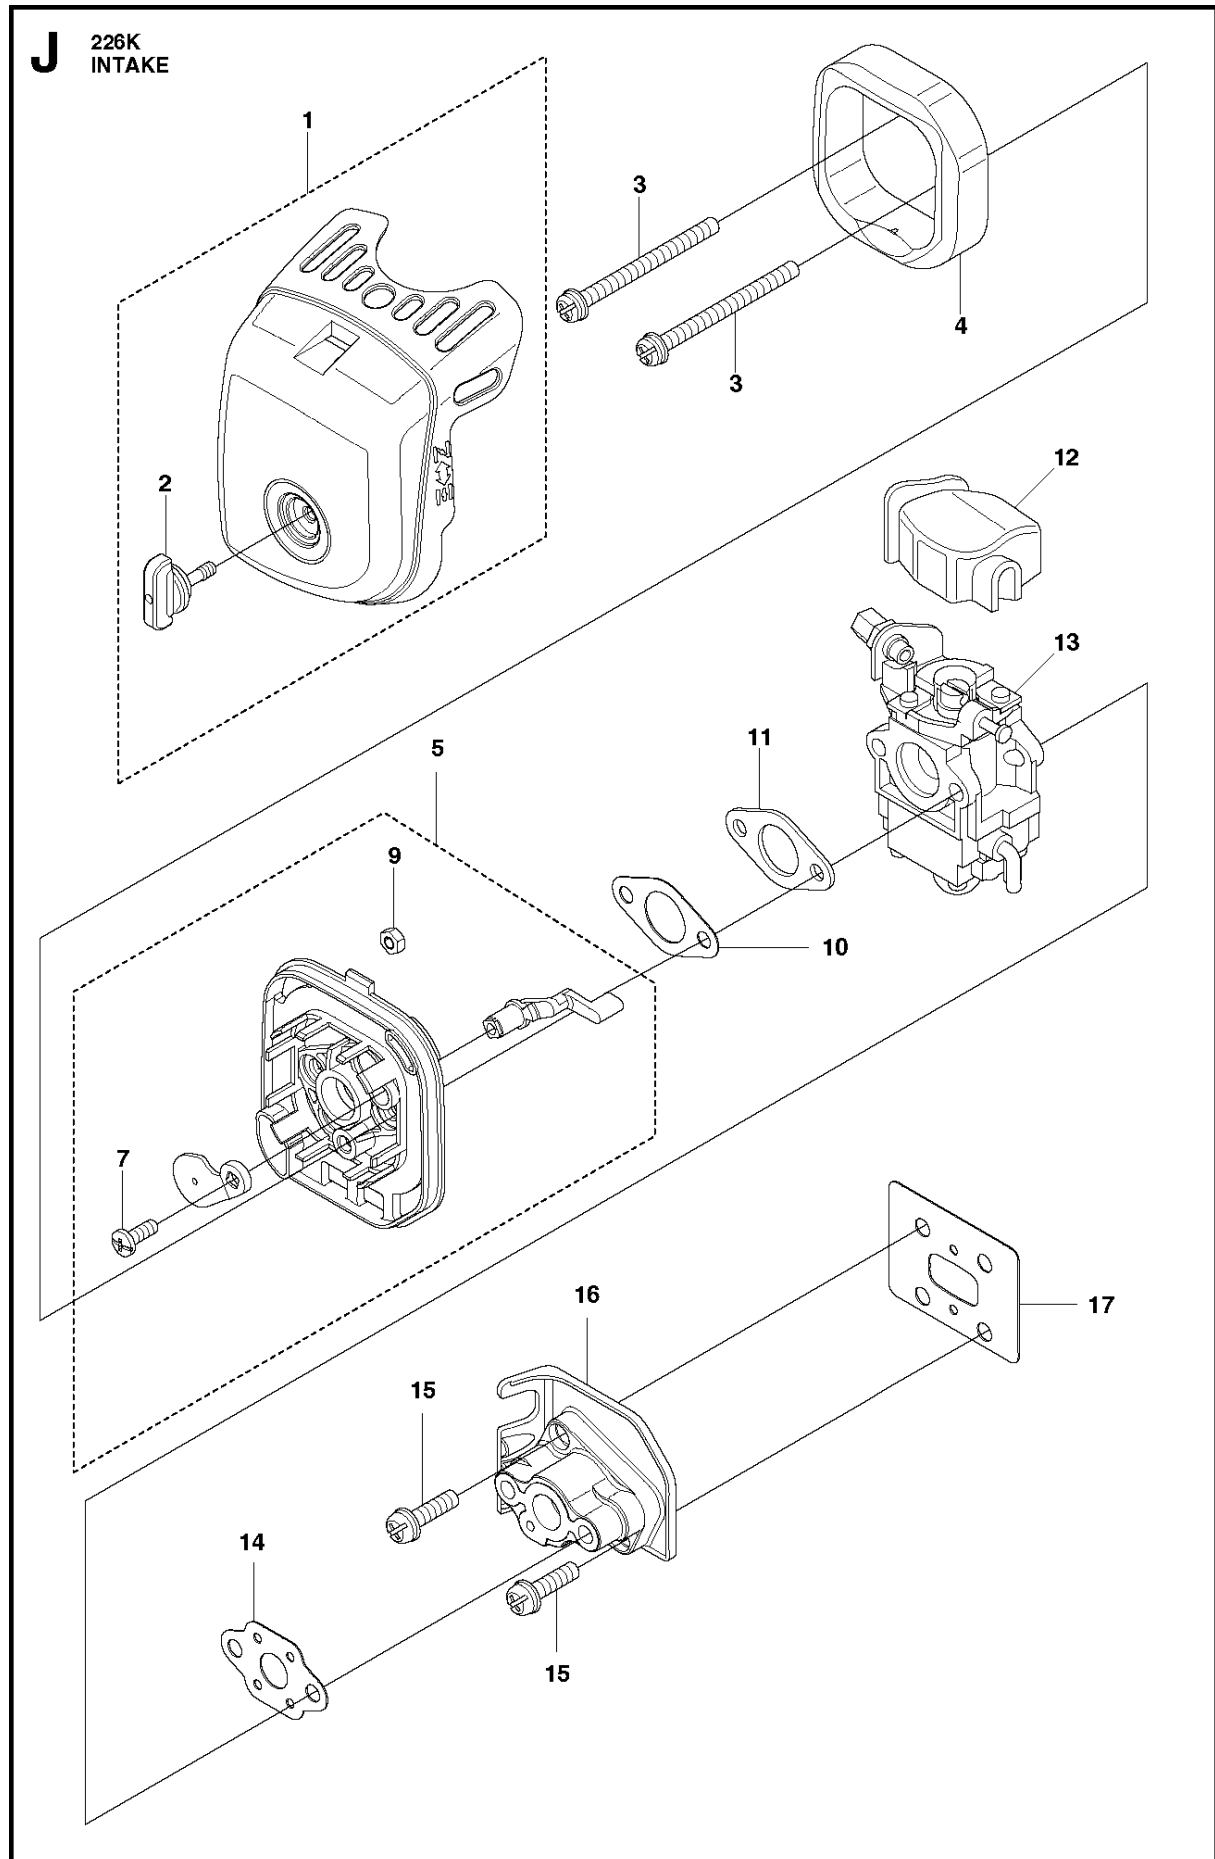

CARBURETOR & AIR FILTER

226K

Ref	Part No	Description	Remark	QTY	KIT
1	527 91 85-01	COVER		1	
2	523 07 13-01	KNOB		1	1
3	510 48 31-01	SCREW		2	
4	521 59 79-01	AIR FILTER		1	
5	512 36 27-01	BODY		1	
7	506 61 40-01	SCREW		1	5
9	513 45 49-01	SLEEVE		2	5
10	512 38 22-01	GASKET		1	
11	521 77 48-01	PLATE		1	
12	506 74 42-01	COVER		1	
13	586 50 89-01	CARBURETTOR		1	
14	515 40 99-01	GASKET		1	
15	510 48 23-01	SCREW		2	
16	512 35 96-01	INSULATOR		1	
17	515 40 90-01	GASKET		1