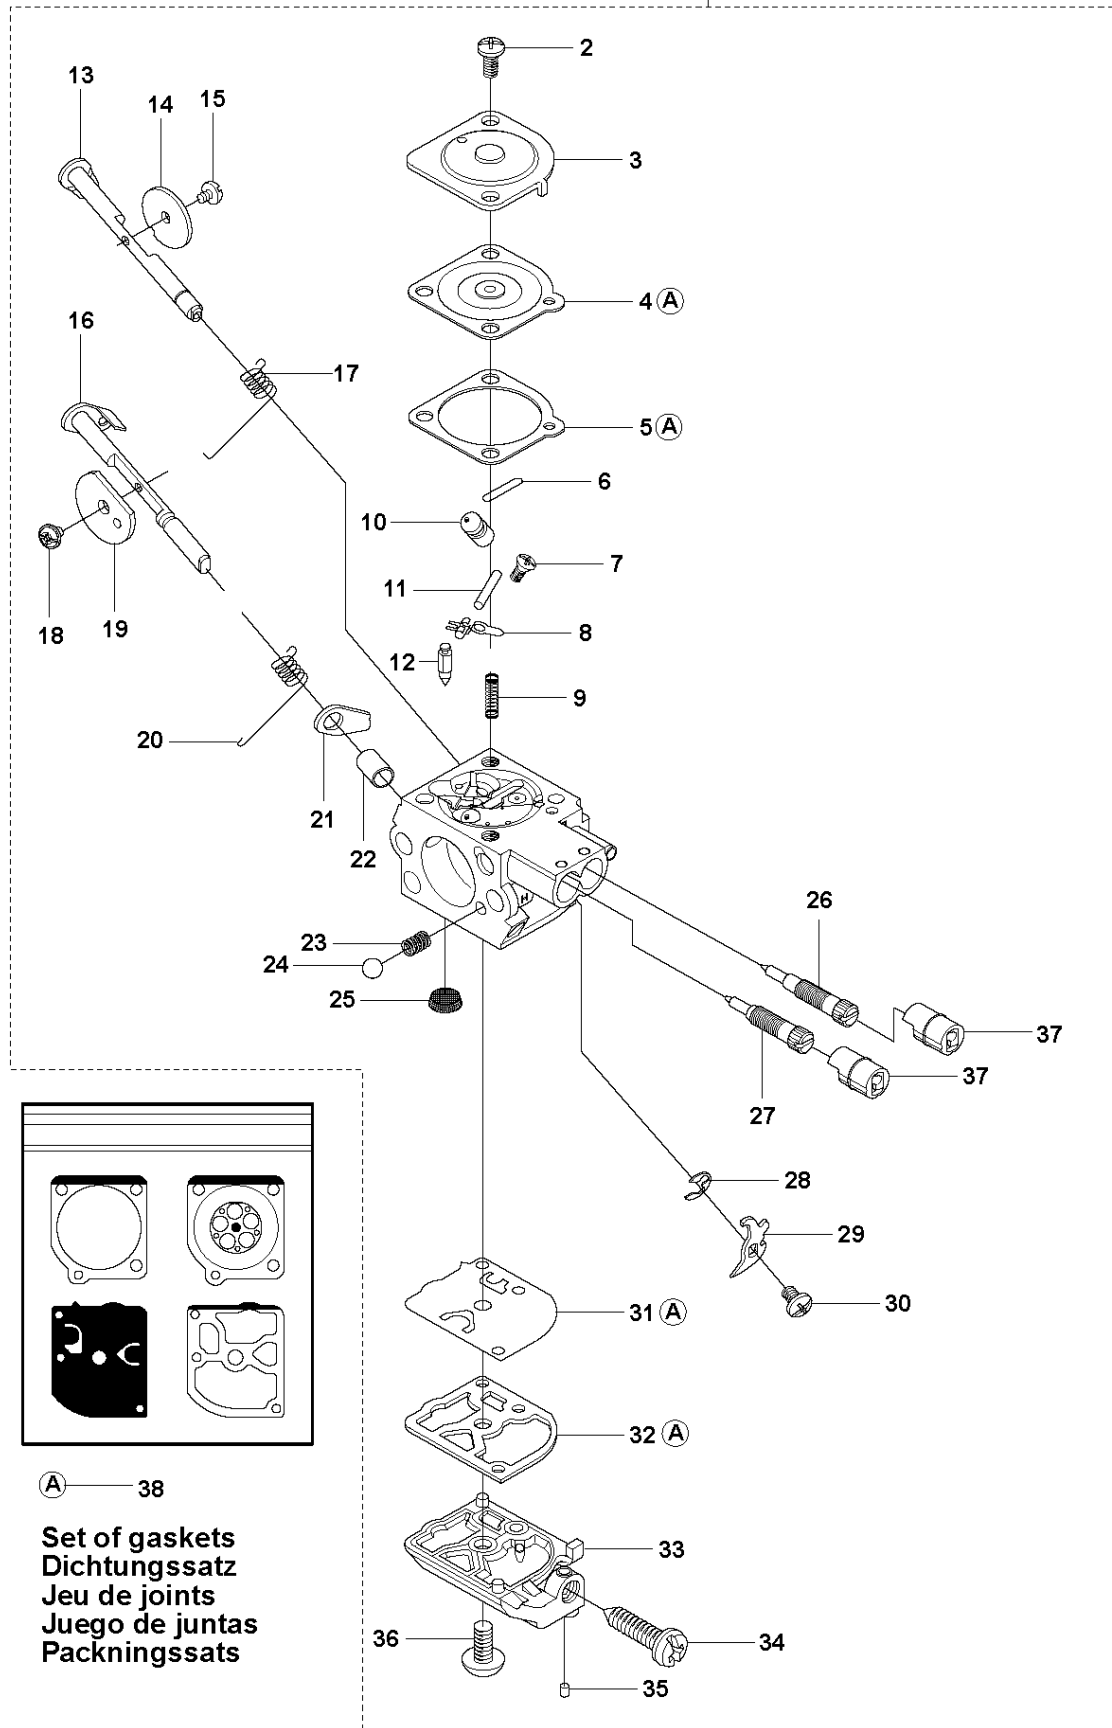

Q2 241R
CARBURETOR

Zama C1Q-EL39A

CARBURETOR

241 R from 2014-12

Ref	Part No	Description	Remark	QTY	KIT
1	501 32 70-01	CARBURETTOR	ZAMA C1Q-EL39A Incl. Pos. 2-37	1	
2	503 48 05-01	SCREW		2	1
3	503 97 43-01	COVER		1	1
4	504 10 56-01	DIAPHRAGM		1	1
5	537 02 04-01	GASKET		1	1
6	503 53 56-01	PLUG WELCH		1	1
7	503 48 01-01	SCREW		1	1
8	503 66 59-01	LEVER		1	1
9	537 02 03-01	SPRING		1	1
10	537 38 73-01	NOZZLE ASSY		1	1
11	503 48 00-01	PIN RETAINING SCREW		1	1
12	503 47 97-01	VALVE		1	1
13	504 10 27-01	SHAFT ASSY		1	1
14	537 41 72-01	VALVE		1	1
15	503 47 92-01	SCREW		1	1
16	501 32 71-01	SHAFT ASSY		1	1
17	544 37 24-01	SPRING		1	1
18	503 48 18-01	SCREW		1	1
19	537 37 03-01	VALVE		1	1
20	544 37 26-01	SPRING		1	1
21	544 37 25-01	LEVER		1	1
22	544 42 70-01	COLLAR		1	1
23	537 01 26-01	SPRING		1	1
24	537 01 25-01	BALL		1	1
25	503 48 13-01	STRAINER		1	1
26	501 32 73-01	SCREW	L	1	1
27	501 32 72-01	SCREW		1	1
28	537 38 52-01	CLIP	H	1	1
29	537 41 74-01	LEVER		1	1
30	503 47 90-01	SCREW		1	1
31	537 02 00-01	DIAPHRAGM PUMP		1	1
32	537 02 01-01	GASKET		1	1
33	537 41 68-01	COVER		1	1
34	537 02 07-01	SCREW		1	1
35	503 48 11-01	PIECE		1	1
36	503 47 96-01	SCREW		1	1
37	537 41 70-01	LIMITER CAP		2	1
38	531 00 45-52	GASKET KIT	Set of gaskets	1