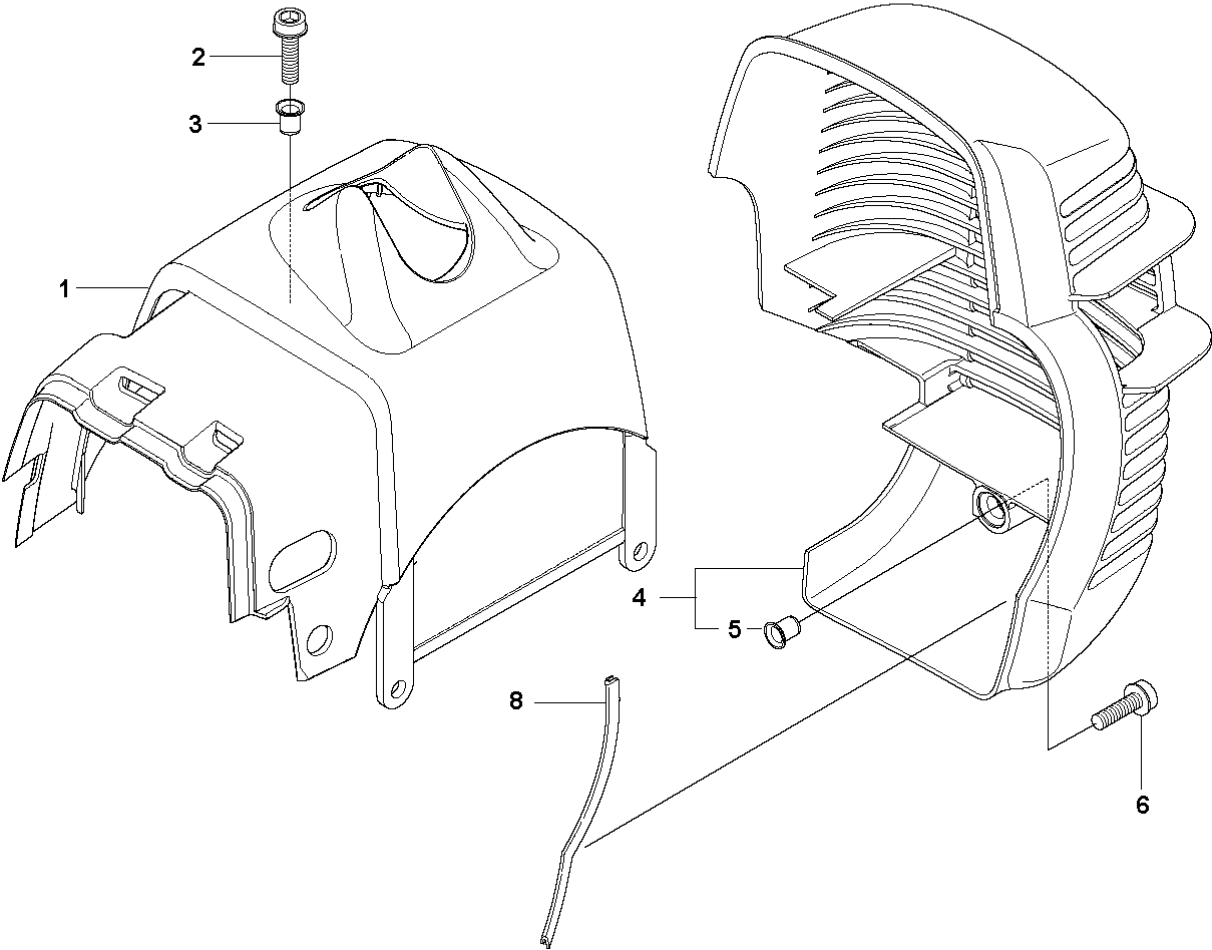

F 241R
CLUTCH

CLUTCH

241 R from 2014-12

Ref	Part No	Description	Remark	QTY	KIT
1	544 11 02-01	COVER		1	
2	503 20 03-02	SCREW IHSCFM		3	
3	503 21 74-11	SCREW IH SCT		2	
4	537 32 27-01	ANTIVIBRATION ELEMENT		1	
5	537 31 01-01	COMPRESSION SLEEVE		1	
6	725 53 33-55	SCREW IHSCM		1	
7	735 31 14-00	CIRCLIP		1	
8	537 30 29-02	CLUTCH COVER	Incl. Pos. 9-11	1	
9	503 24 07-02	PARALLEL PIN		2	8
10	738 21 01-04	BALL BEARING		1	8
11	735 31 28-10	CIRCLIP		1	8
12	503 20 03-02	SCREW IHSCFM		3	
13	537 35 29-01	CLUTCH DRUM		1	
14	537 41 57-01	WASHER		1	
15	537 41 81-01	SCREW		2	
16	537 34 04-01	CLUTCH	Incl. Pos. 17	1	
17	537 42 72-01	SPRING		1	16
18	537 04 68-01	WASHER		1	