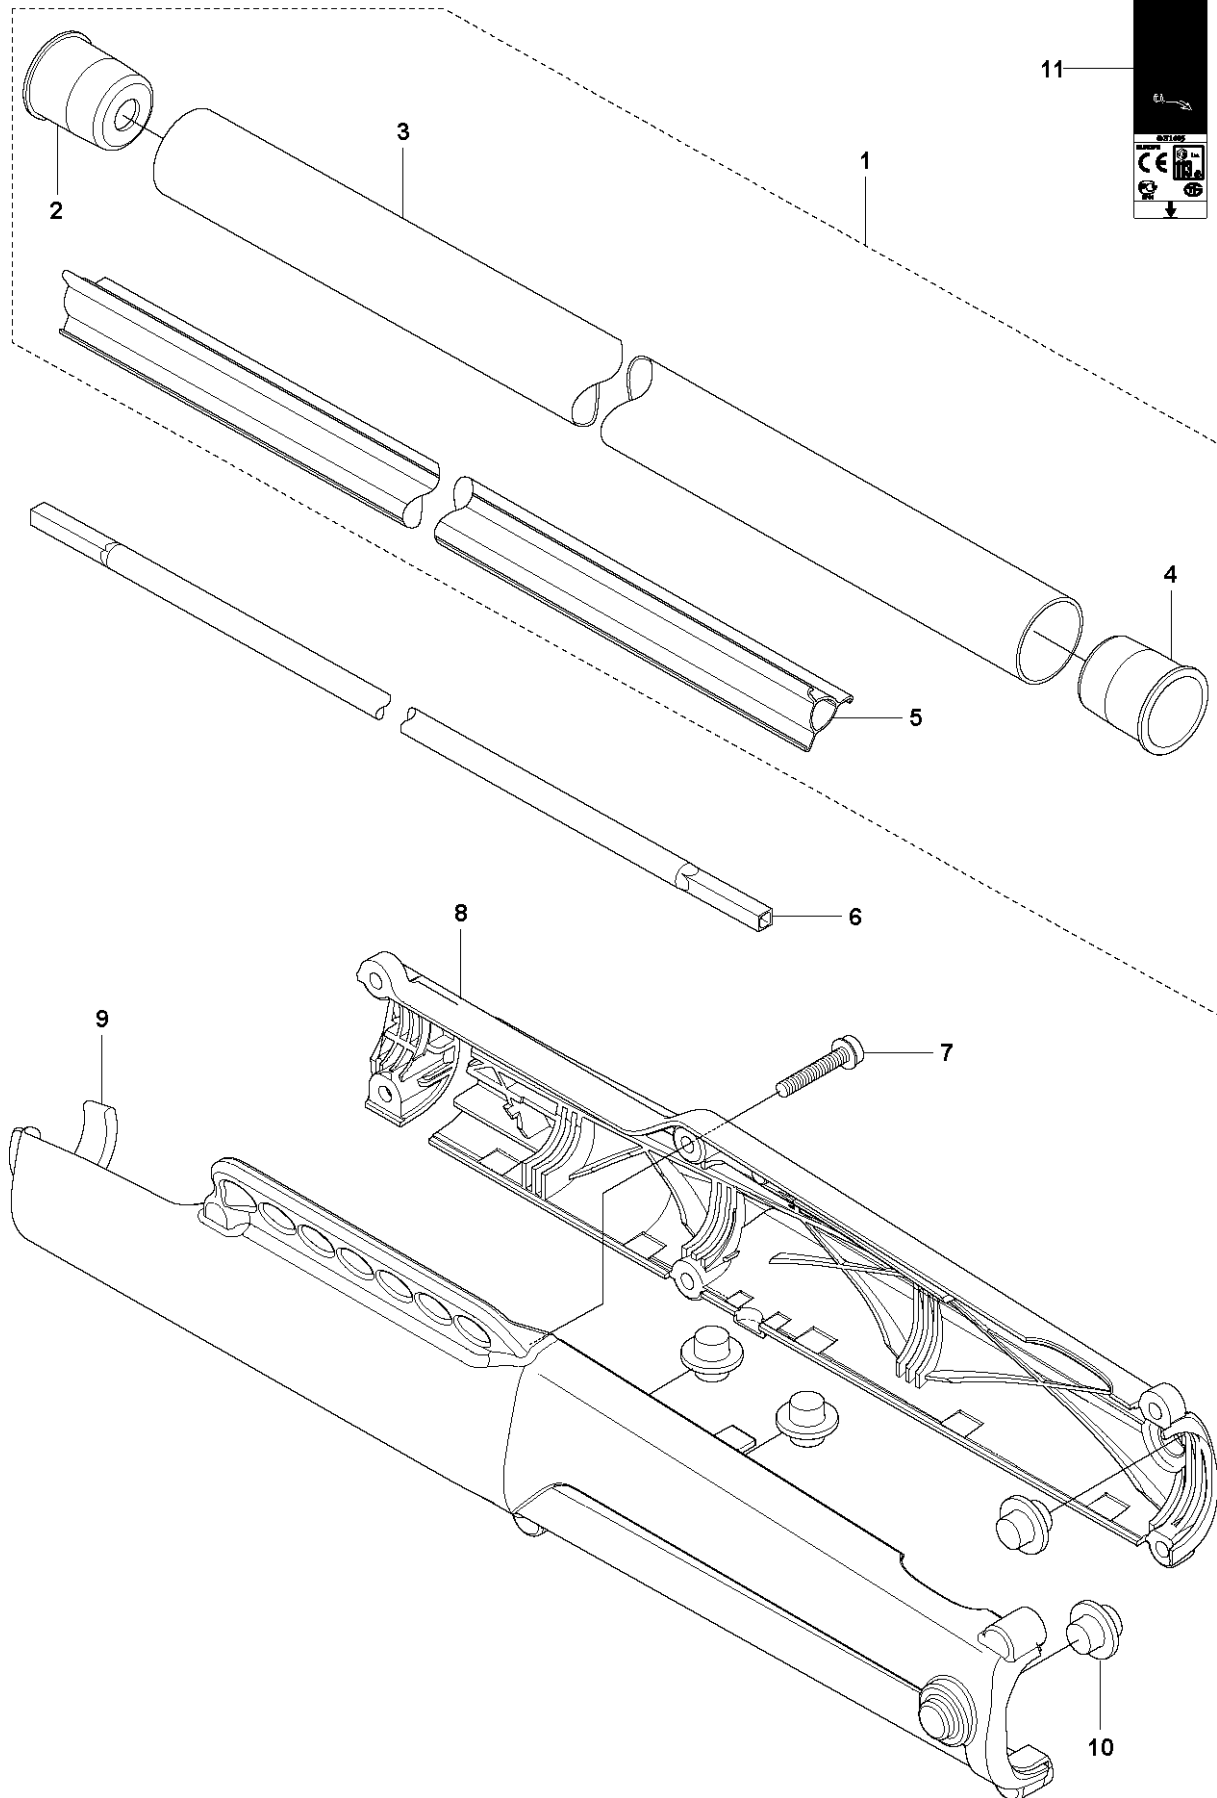

B 241R
SHAFT

SHAFT

241 R from 2014-12

Ref	Part No	Description	Remark	QTY KIT	
1	537 21 42-01	TUBE	Incl. Pos. 2-5	1	
2	537 36 02-02	SPACER		1	1
3	537 21 41-01	TUBE	Ø=28mm, L=1483mm	1	1
4	537 36 02-01	SPACER		1	1
5	537 31 39-01	GUIDE	Ø=9mm, L=1400mm	1	1
6	544 18 32-01	DRIVE SHAFT	Ø=8mm, L=1527mm	1	
7	503 21 68-72	SCREW IHSCT		6	
8	544 27 91-01	WEAR PROTECTION		1	
9	544 27 90-01	WEAR PROTECTION		1	
10	544 10 17-02	DAMPER		4	
11	589 29 51-01	LABEL		1