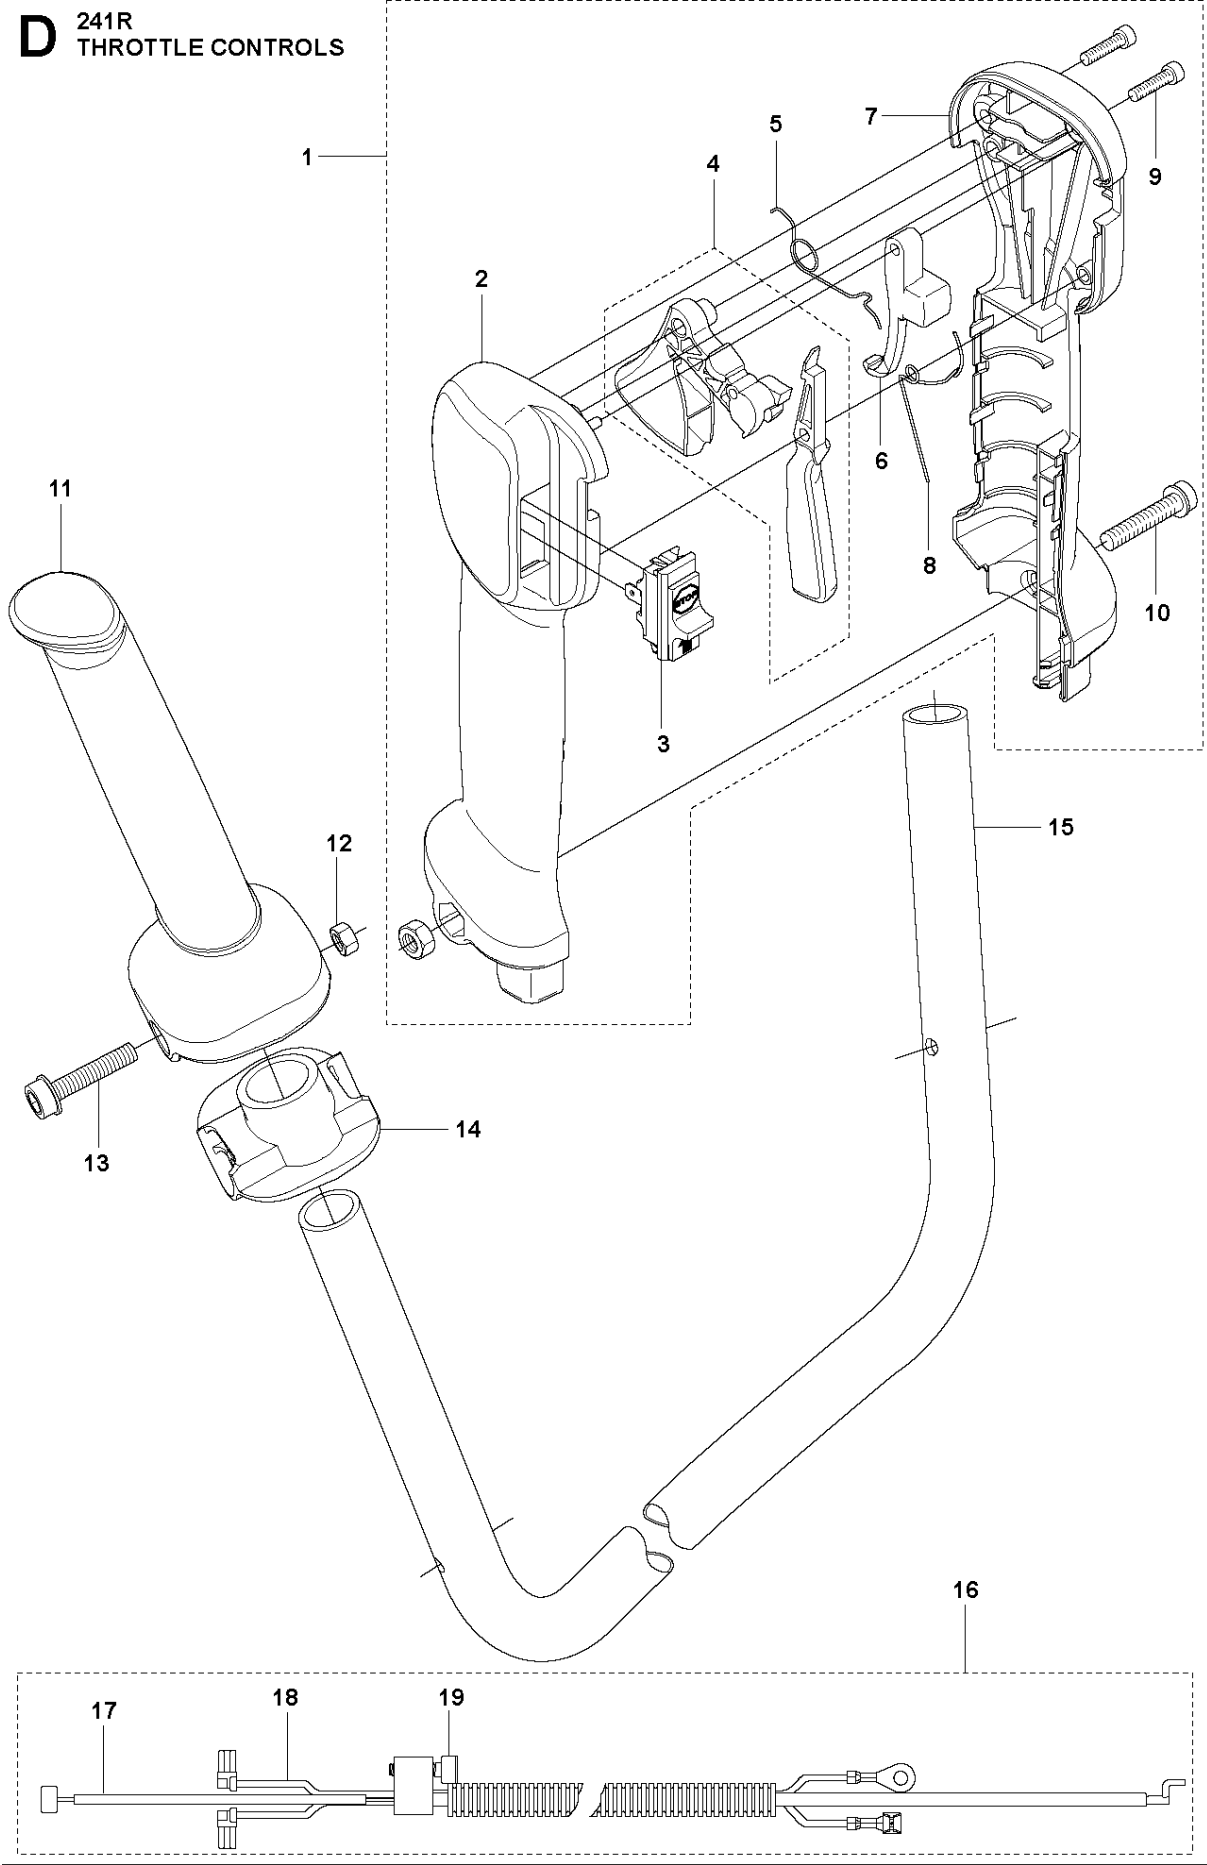

D 241R
THROTTLE CONTROLS

THROTTLE CONTROLS

241 R from 2014-12

Ref	Part No	Description	Remark	QTY	KIT
1	537 42 45-06	HANDLE SYSTEM	Incl. Pos. 2-10	1	
2	537 16 02-03	HANDLE HALF		1	1
3	537 41 90-01	SWITCH		1	1
4	506 49 77-01	THROTTLE CONTROL	Kit	1	1
5	537 17 42-01	SPRING THROTTLE TRIG		1	1
6	537 16 07-03	THROTTLE LOCKOUT		1	1
7	537 16 03-01	HANDLE HALF		1	1
8	537 17 43-01	SPRING		1	1
9	503 21 66-18	SCREW IH SCT		2	1
10	503 20 07-35	SCREW IH SCFM		1	1
11	537 17 28-01	HANDLE		1	
12	731 23 14-01	HEXAGON NUT		1	
13	503 20 02-45	SCREW IH SCFM		1	
14	537 17 29-01	COVER		1	
15	537 36 00-01	HANDLEBAR		1	
16	537 35 96-02	WIRING ASSY	Incl. Pos. 17-19	1	
17	537 37 78-01	THROTTLE WIRE ASSY		1	16
18	503 87 85-07	SHORT CIRCUIT CABLE		1	16
19	503 21 66-18	SCREW IH SCT		1	16