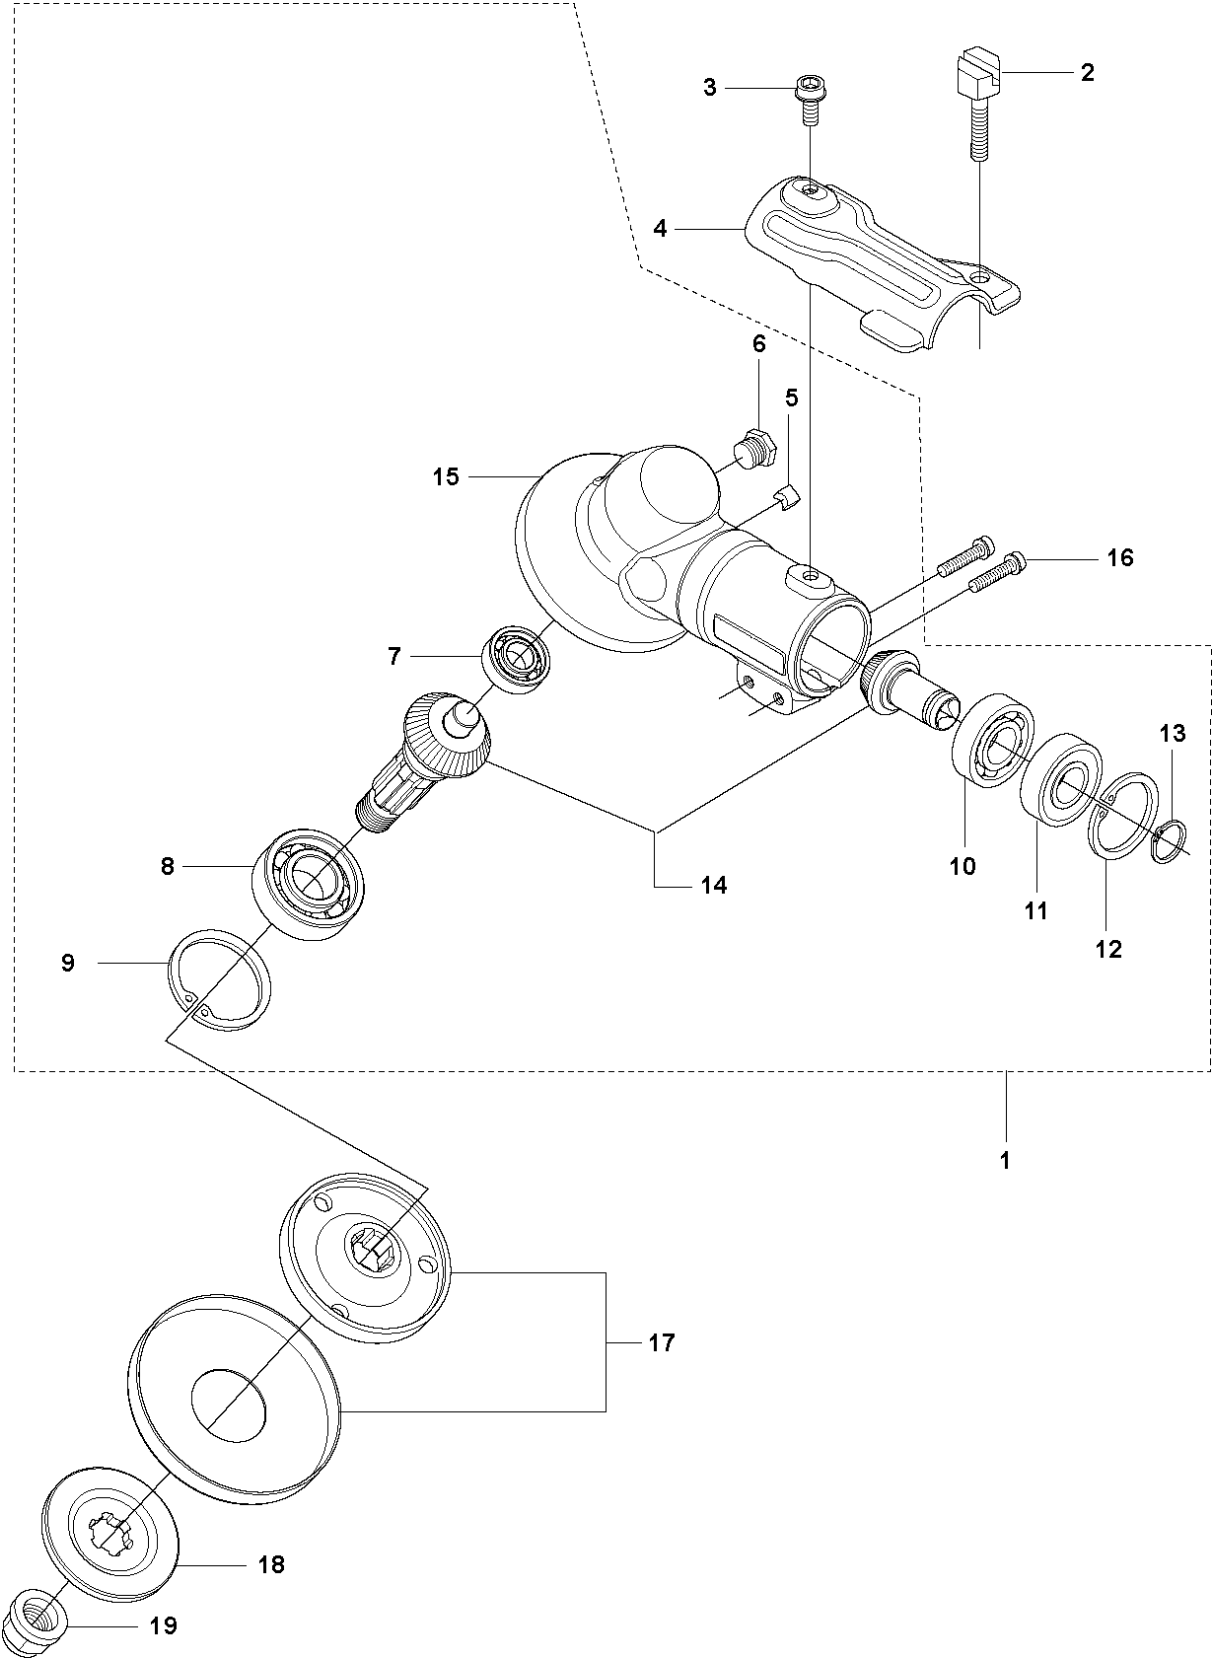

SPARE PARTS LIST

BRUSHCUTTERS/CLEARING SAWS

241 R from 2014-12

BEVEL GEAR

241 R from 2014-12

Ref	Part No	Description	Remark	QTY	KIT
1	525 34 86-01	BEVEL GEAR ASSY	South America Incl. Pos. 5-22	1	
2	521 74 65-01	BOLT		1	
3	537 18 95-01	SCREW		1	
4	528 81 85-01	BRACKET		1	
5	521 86 20-01	BOLT		1	1
6	521 86 24-01	BOLT		1	1
7	525 34 89-01	PINION		1	1
8	516 12 41-01	SNAP RING		1	1
9	516 12 79-01	BEARING		1	1
10	516 13 00-01	BEARING		1	1
11	506 60 99-01	SNAP RING		1	1
12	521 86 08-01	BOLT		1	1
13	516 12 78-01	BALL BEARING		1	1
14	525 34 88-01	GEAR		2	1
15	525 34 87-01	SHAFT		1	1
16	516 13 17-01	BEARING		1	1
17	505 29 40-01	RING		1	1
18	521 52 22-01	SEAL		1	1
19	525 34 90-01	HOLDER		1	1
20	521 65 60-01	PLATE		1	1
21	521 66 22-01	HOLDER		1	1
22	502 29 11-01	BLADE NUT		1	1

BEVEL GEAR

241 R from 2014-12

Ref	Part No	Description	Remark	QTY	KIT
1	537 29 58-03	BEVEL GEAR	Incl. Pos. 5-15	1	
2	537 18 95-01	SCREW		1	
3	503 20 02-10	SCREW IHSCFM		1	
4	544 08 76-01	CLAMP		1	
5	537 14 74-01	MAGNET		1	1
6	503 20 15-01	SCREW		1	1
7	738 21 99-00	BALL BEARING		1	1
8	503 25 28-01	BALL BEARING		1	1
9	735 31 31-10	CIRCLIP		1	1
10	738 21 01-10	BALL BEARING		1	1
11	738 21 01-12	BALL BEARING		1	1
12	735 31 28-10	CIRCLIP		1	1
13	735 31 14-00	CIRCLIP		1	1
14	505 13 33-01	SPARE PARTS KIT		1	1
15	537 29 59-02	GEAR HOUSING		1	1
16	503 20 03-25	SCREW IHSCFM		2	
17	537 35 14-02	DRIVER	Kit	1	
18	537 34 35-01	SUPPORT FLANGE		1	
19	503 22 73-01	NUT		1	

B 241R
SHAFT

SHAFT

241 R from 2014-12

Ref	Part No	Description	Remark	QTY KIT	
1	537 21 42-01	TUBE	Incl. Pos. 2-5	1	
2	537 36 02-02	SPACER		1	1
3	537 21 41-01	TUBE	Ø=28mm, L=1483mm	1	1
4	537 36 02-01	SPACER		1	1
5	537 31 39-01	GUIDE	Ø=9mm, L=1400mm	1	1
6	544 18 32-01	DRIVE SHAFT	Ø=8mm, L=1527mm	1	
7	503 21 68-72	SCREW IHSCT		6	
8	544 27 91-01	WEAR PROTECTION		1	
9	544 27 90-01	WEAR PROTECTION		1	
10	544 10 17-02	DAMPER		4	
11	589 29 51-01	LABEL		1	