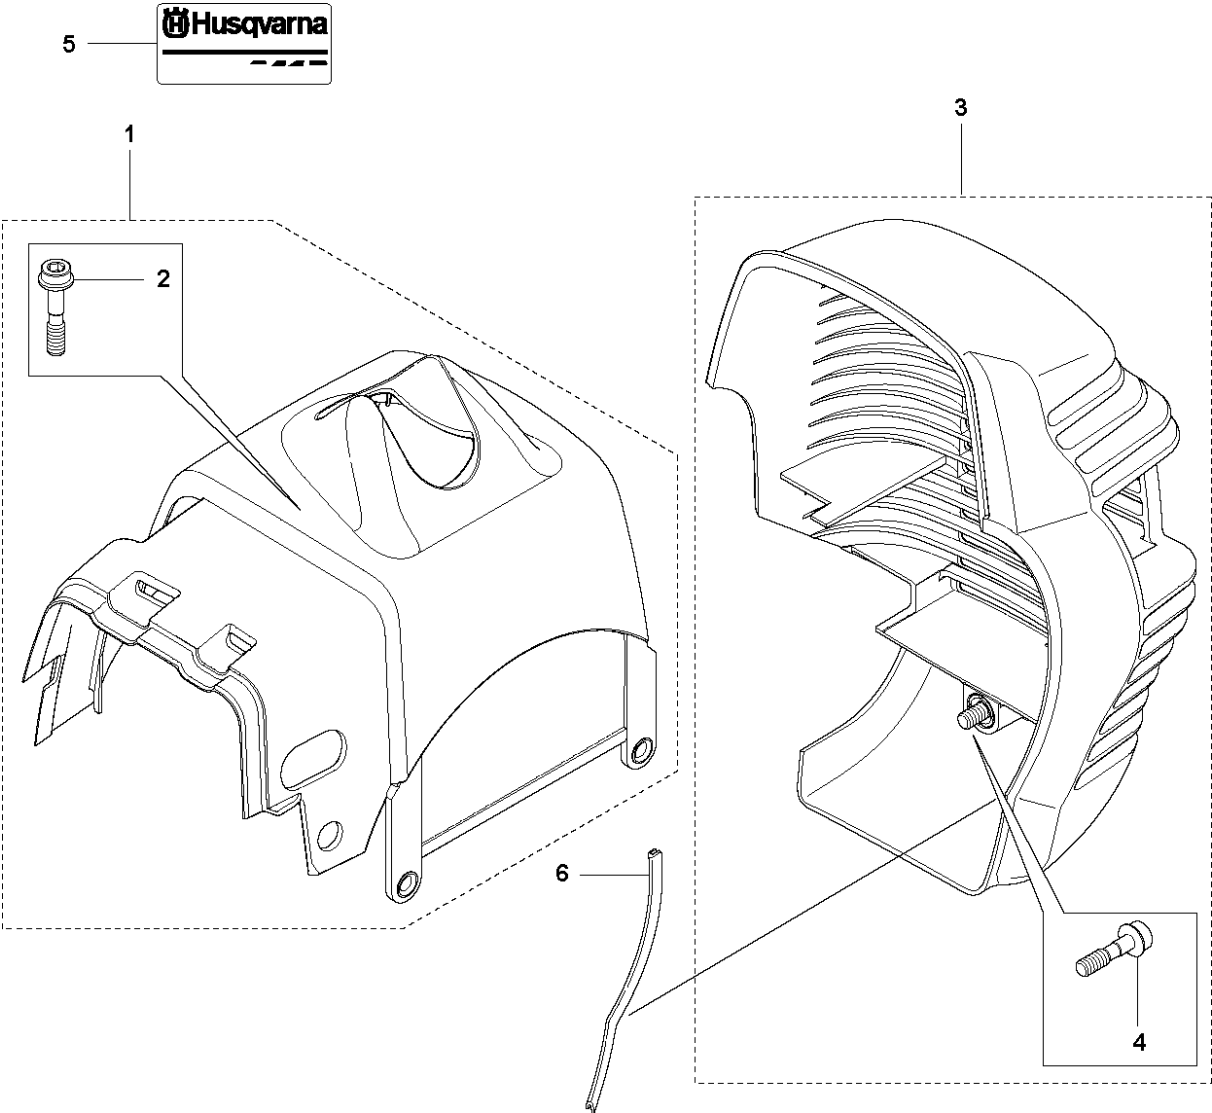

CYLINDER COVER

241 R from 2014-12

Ref	Part No	Description	Remark	QTY	KIT
1	576 47 04-01	CYLINDER COVER ASSY	Spare part incl. Screws Pos. 2	1	
2	573 99 43-04	SCREW IHSCFMO	Captive Screw M5	1	1
3	576 47 02-01	HEAT SHIELD	Spare part incl. Screws Pos. 4	1	
4	574 47 70-03	SCREW IHSCFMO	Captive Screw M5	1	3
5	544 84 74-02	LABEL		1	
6	544 02 98-01	BAR		1