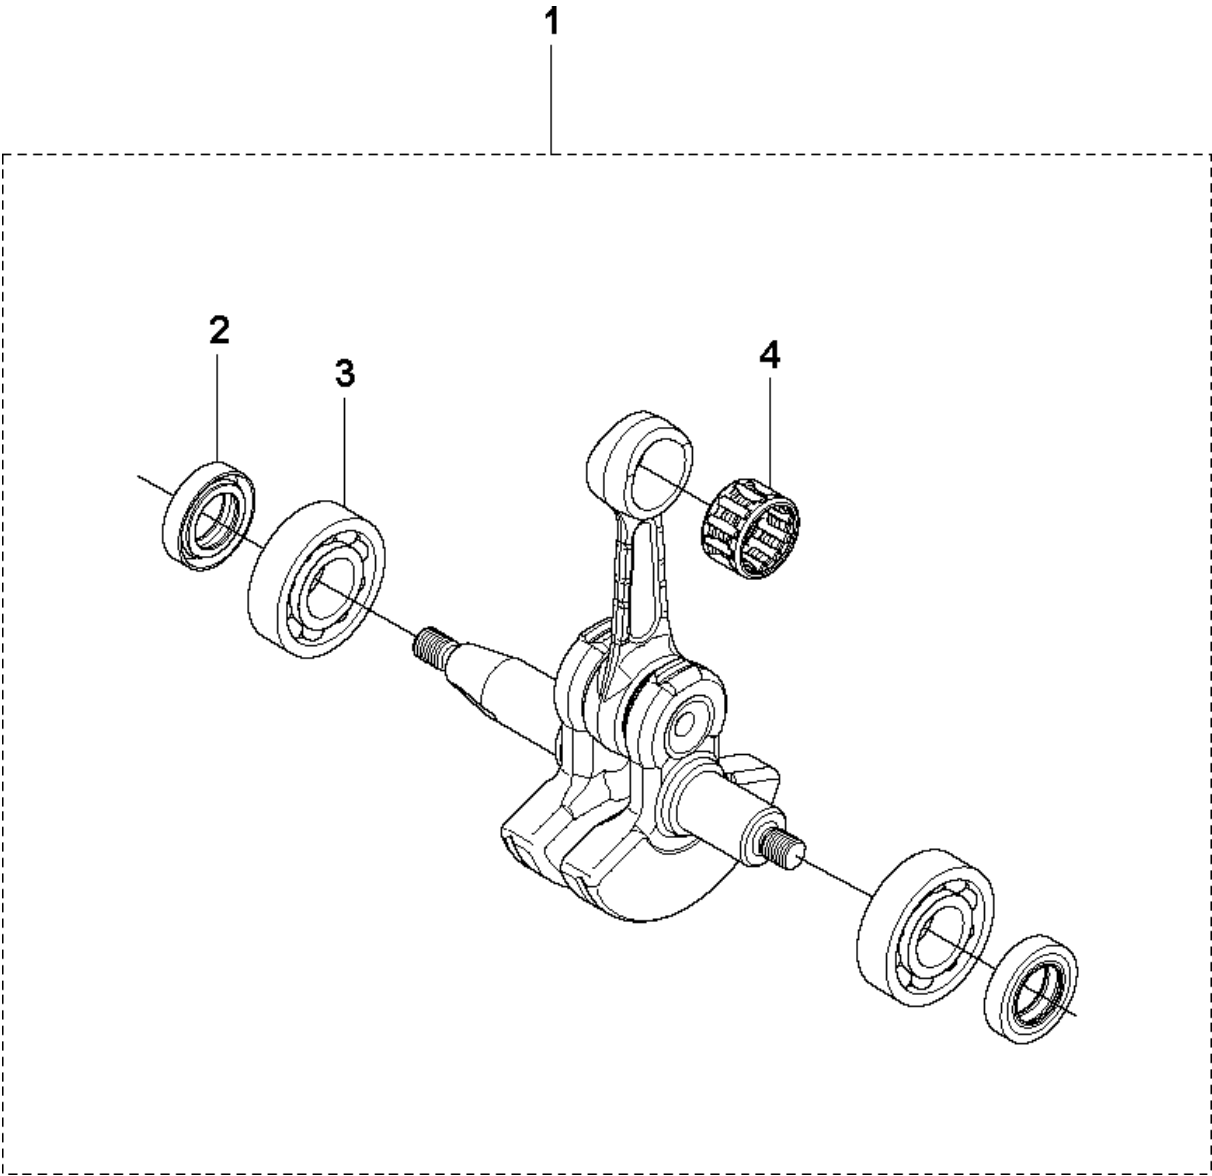

IGNITION SYSTEM

241 R from 2014-12

Ref	Part No	Description	Remark	QTY KIT
1	501 31 98-01	IGNITION MODULE		1
2	503 21 66-18	SCREW IHST		2
3	503 23 51-11	SPARK PLUG	NGK BPMR7A Ø=14mm	1
4	731 71 16-51	HEXAGON NUT FLANGE		1
5	537 24 96-01	FLYWHEEL		1
6	501 48 56-01	CONTACT SPRING		1

CYLINDER PISTON

241 R from 2014-12

Ref	Part No	Description	Remark	QTY KIT	
1	502 24 33-01	CYLINDER ASSY	Ø=41mm Incl. Pos. 2-7	1	
2	503 20 08-23	SCREW IHSCM		4	1
3	544 19 93-02	PISTON ASSY	Incl. Pos. 4-7	1	1
4	544 19 94-01	PISTON RING		1	1, 3
5	544 21 12-01	PISTON PIN		1	1, 3
6	503 25 63-01	NEEDLE BEARING		1	1, 3
7	737 44 10-00	SNAP RING		2	1, 3
8	544 18 70-01	GASKET		1	