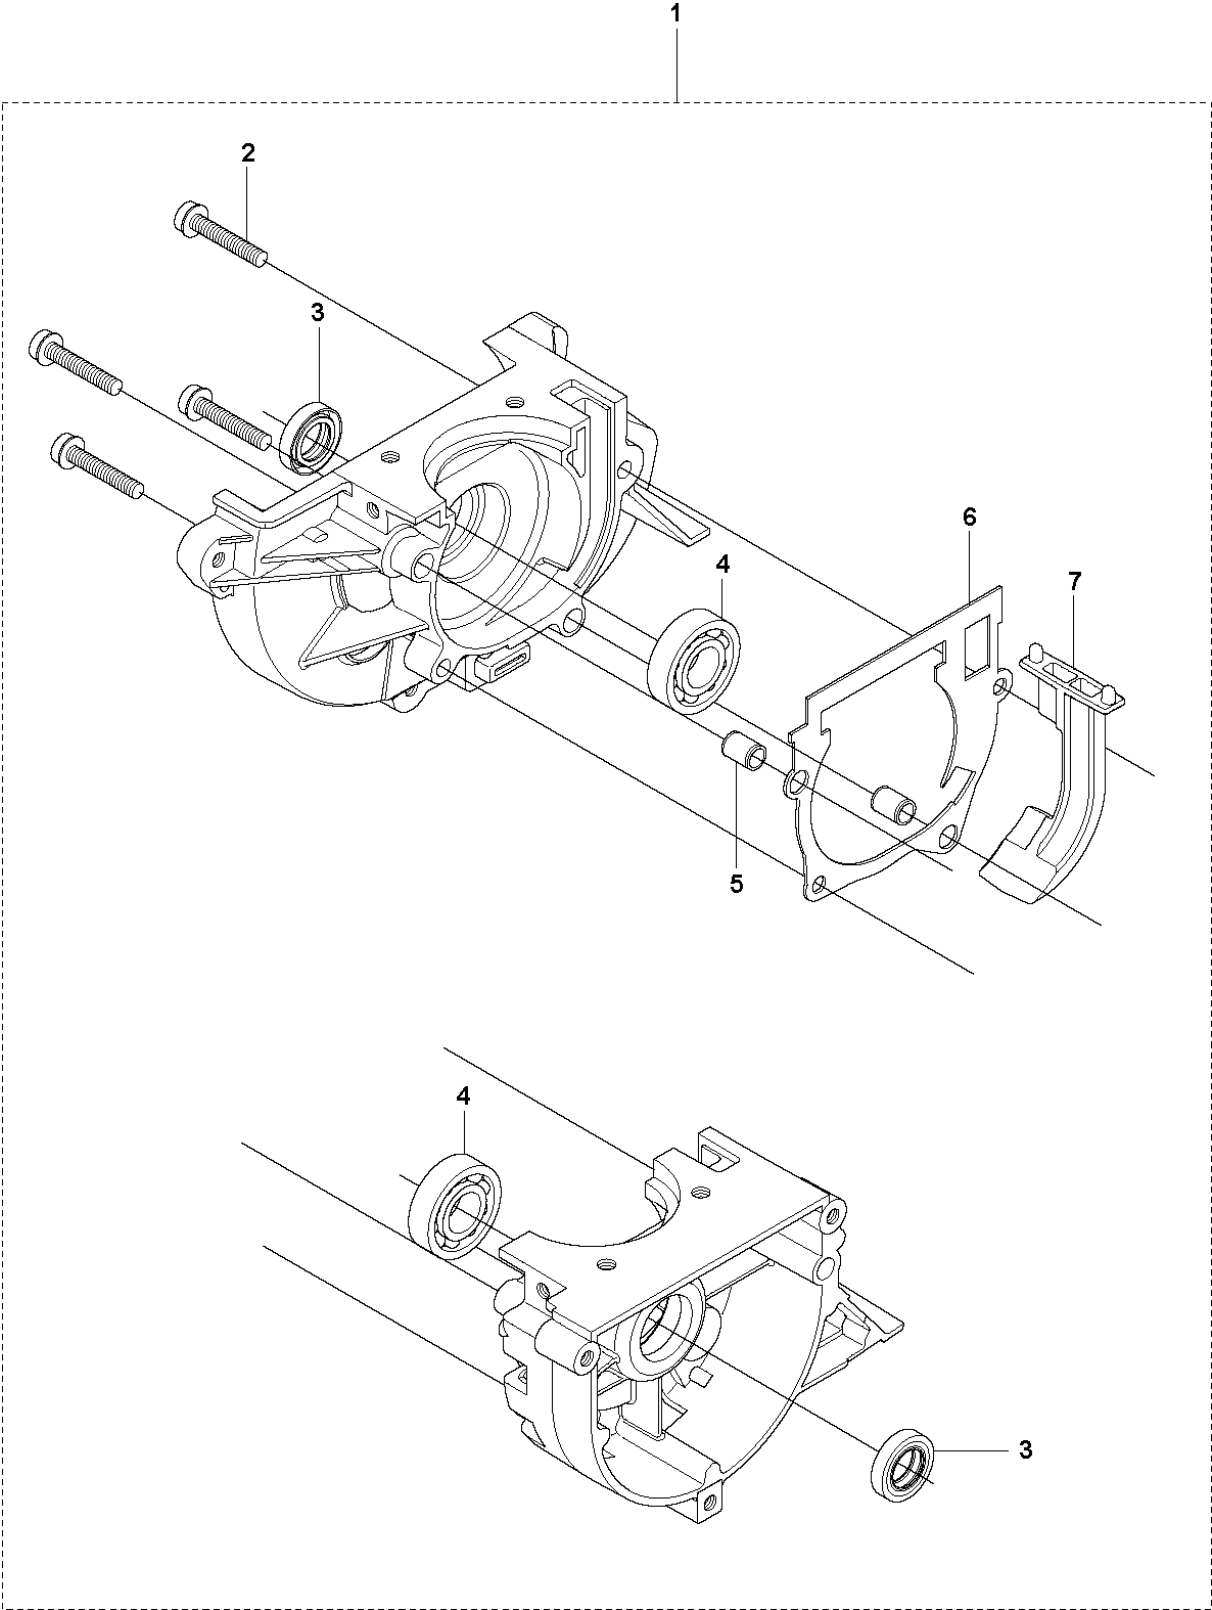

CRANKCASE

241 R from 2014-12

Ref	Part No	Description	Remark	QTY KIT	
1	502 24 38-01	CRANKCASE ASSY	Incl. Pos. 2-7	1	
2	503 20 02-30	SCREW IHSCFM		4	1
3	503 26 02-02	SEALING RING		1	1
4	503 25 17-01	BALL BEARING		2	1
5	501 27 08-01	GUIDE BUSHING		2	1
6	537 33 29-01	GASKET		1	1
7	544 31 71-01	FILLER		1	1