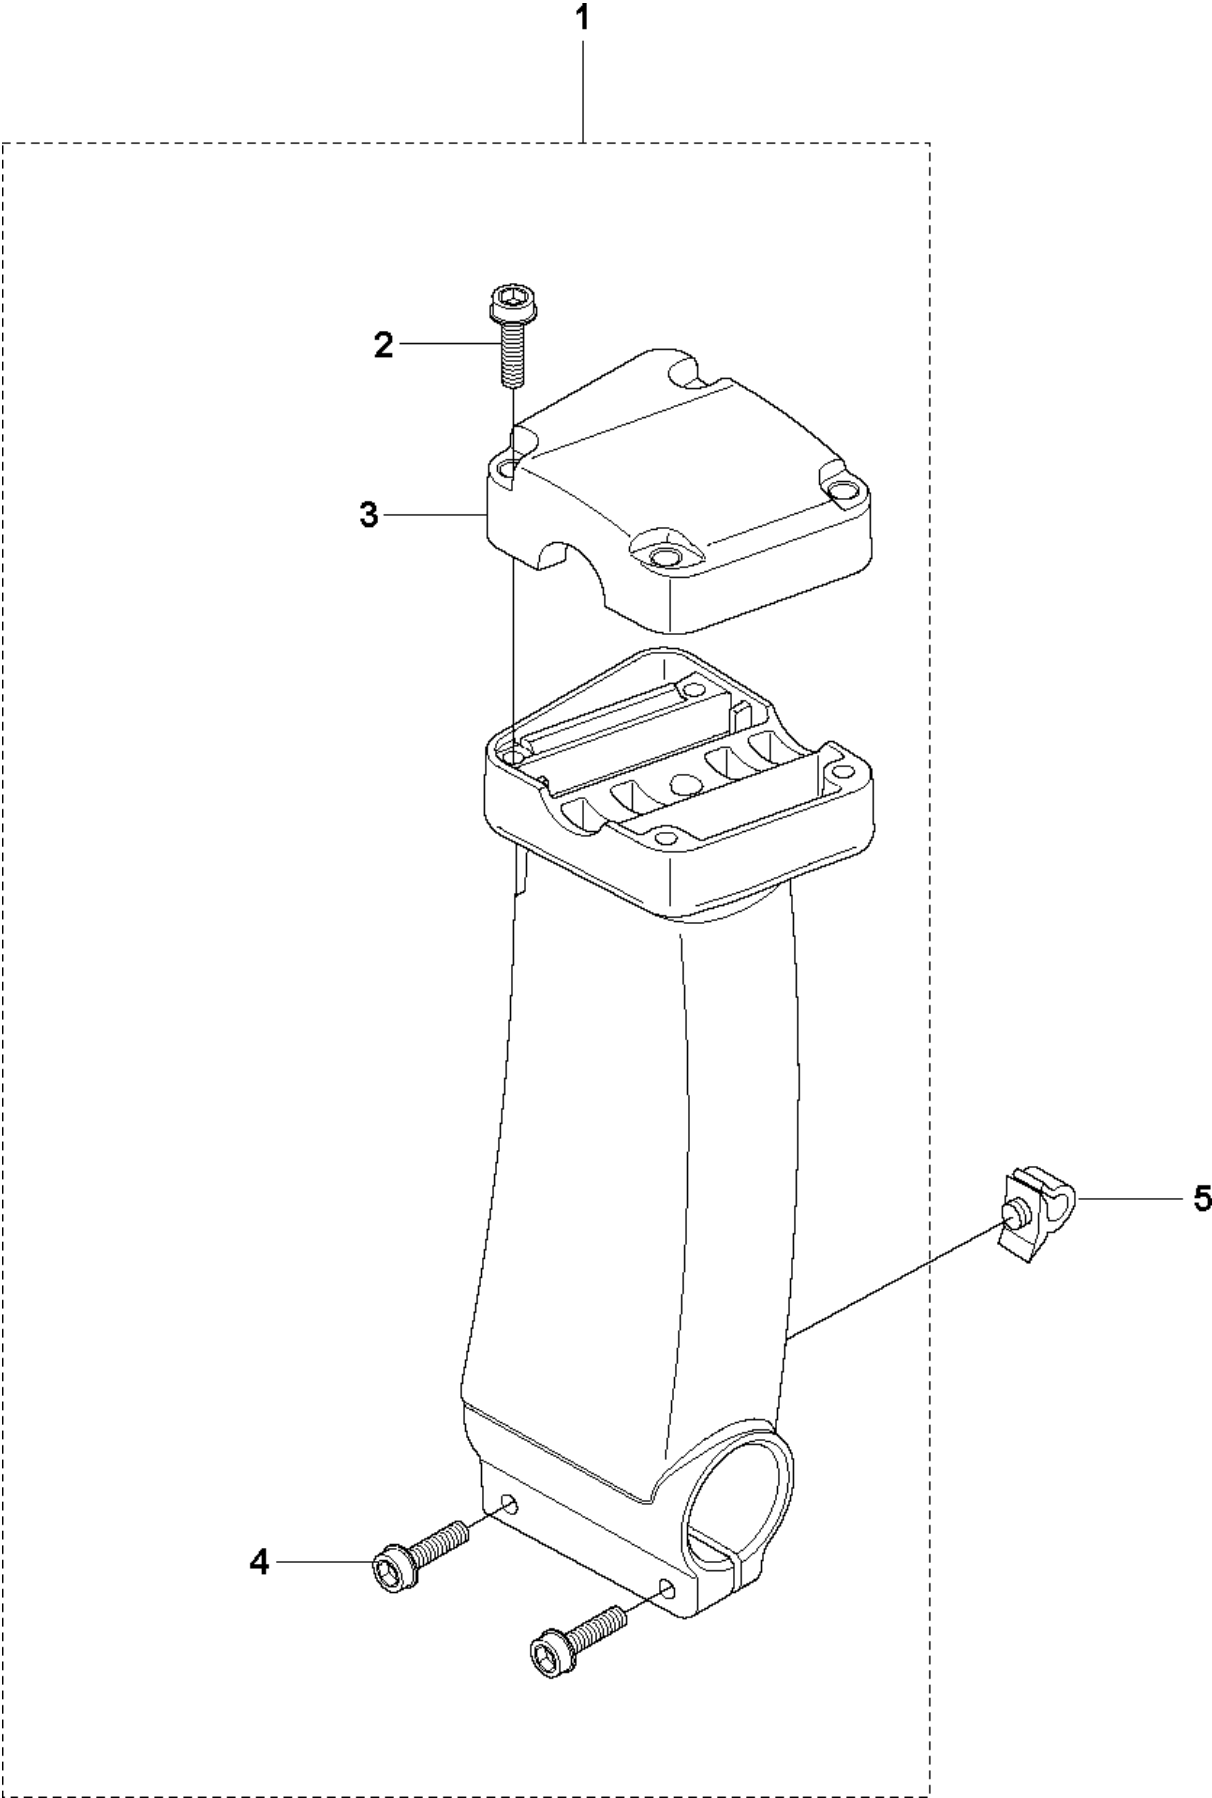

BEVEL GEAR

241 R from 2014-12

Ref	Part No	Description	Remark	QTY	KIT
1	537 29 58-03	BEVEL GEAR	Incl. Pos. 5-15	1	
2	537 18 95-01	SCREW		1	
3	503 20 02-10	SCREW IHSCFM		1	
4	544 08 76-01	CLAMP		1	
5	537 14 74-01	MAGNET		1	1
6	503 20 15-01	SCREW		1	1
7	738 21 99-00	BALL BEARING		1	1
8	503 25 28-01	BALL BEARING		1	1
9	735 31 31-10	CIRCLIP		1	1
10	738 21 01-10	BALL BEARING		1	1
11	738 21 01-12	BALL BEARING		1	1
12	735 31 28-10	CIRCLIP		1	1
13	735 31 14-00	CIRCLIP		1	1
14	505 13 33-01	SPARE PARTS KIT		1	1
15	537 29 59-02	GEAR HOUSING		1	1
16	503 20 03-25	SCREW IHSCFM		2	
17	537 35 14-02	DRIVER	Kit	1	
18	537 34 35-01	SUPPORT FLANGE		1	
19	503 22 73-01	NUT		1	

B 241R
SHAFT

SHAFT

241 R from 2014-12

Ref	Part No	Description	Remark	QTY KIT	
1	537 21 42-01	TUBE	Incl. Pos. 2-5	1	
2	537 36 02-02	SPACER		1	1
3	537 21 41-01	TUBE	Ø=28mm, L=1483mm	1	1
4	537 36 02-01	SPACER		1	1
5	537 31 39-01	GUIDE	Ø=9mm, L=1400mm	1	1
6	544 18 32-01	DRIVE SHAFT	Ø=8mm, L=1527mm	1	
7	503 21 68-72	SCREW IHSCT		6	
8	544 27 91-01	WEAR PROTECTION		1	
9	544 27 90-01	WEAR PROTECTION		1	
10	544 10 17-02	DAMPER		4	
11	589 29 51-01	LABEL		1	