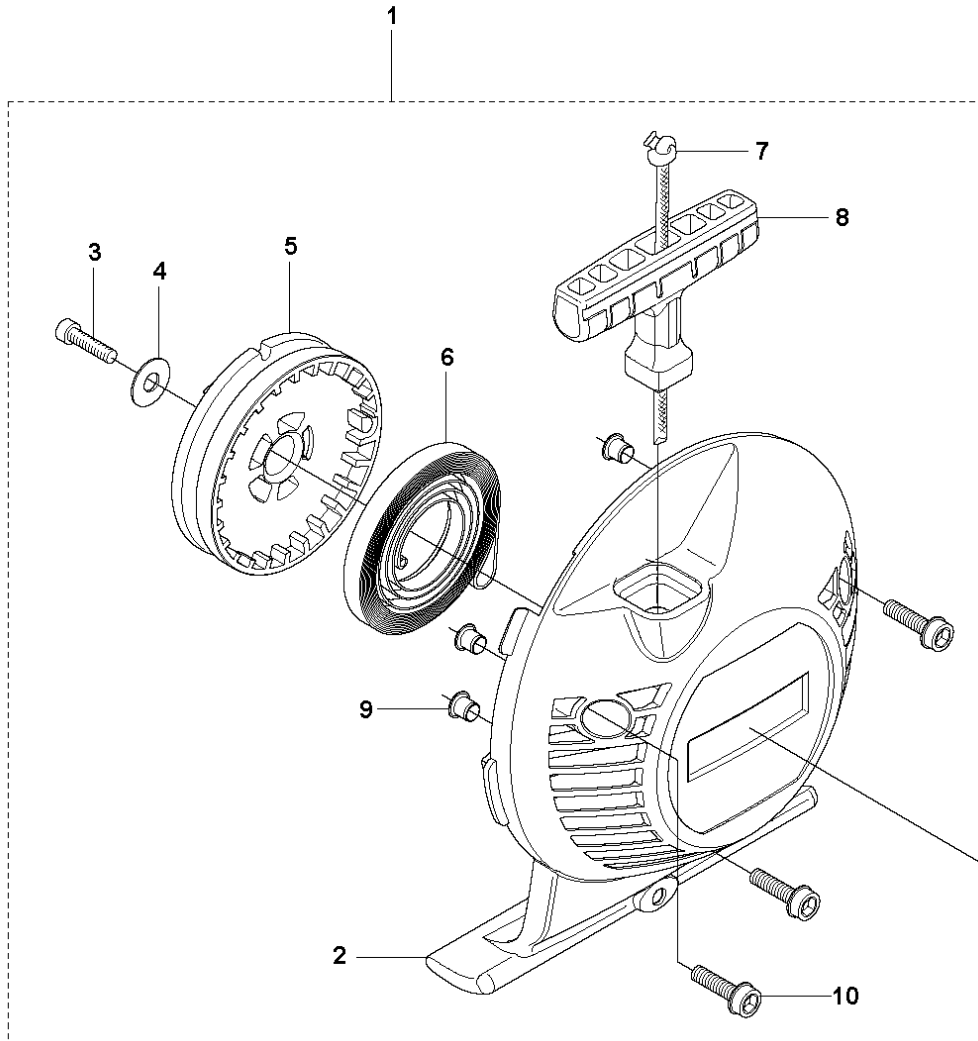

K1 241R
STARTER

STARTER

241 R from 2014-12

Ref	Part No	Description	Remark	QTY	KIT
1	537 21 47-04	STARTER ASSY	Incl. Pos. 2-10	1	
2	544 27 93-01	STARTER		1	1
3	503 21 79-20	SCREW IH SCT		1	1
4	535 07 23-01	WASHER		1	1
5	537 32 50-03	STARTER PULLEY		1	1
6	503 85 99-01	RECOIL SPRING		1	1
7	505 30 51-25	STARTER CORD		1	1
8	503 54 39-01	STARTER HANDLE		1	1
9	537 37 38-02	TUBULAR RIVET		3	1
10	503 20 03-02	SCREW IH SCFM		3	1
11	544 84 73-02	DECAL		1	
12	503 87 33-04	STARTER PAWL BRIDGE	Incl. Pos. 13-15	1	
13	735 31 08-20	E-CLIP		1	12
14	503 87 36-01	SPRING		1	12
15	544 01 14-01	STARTER PAWL		2	12