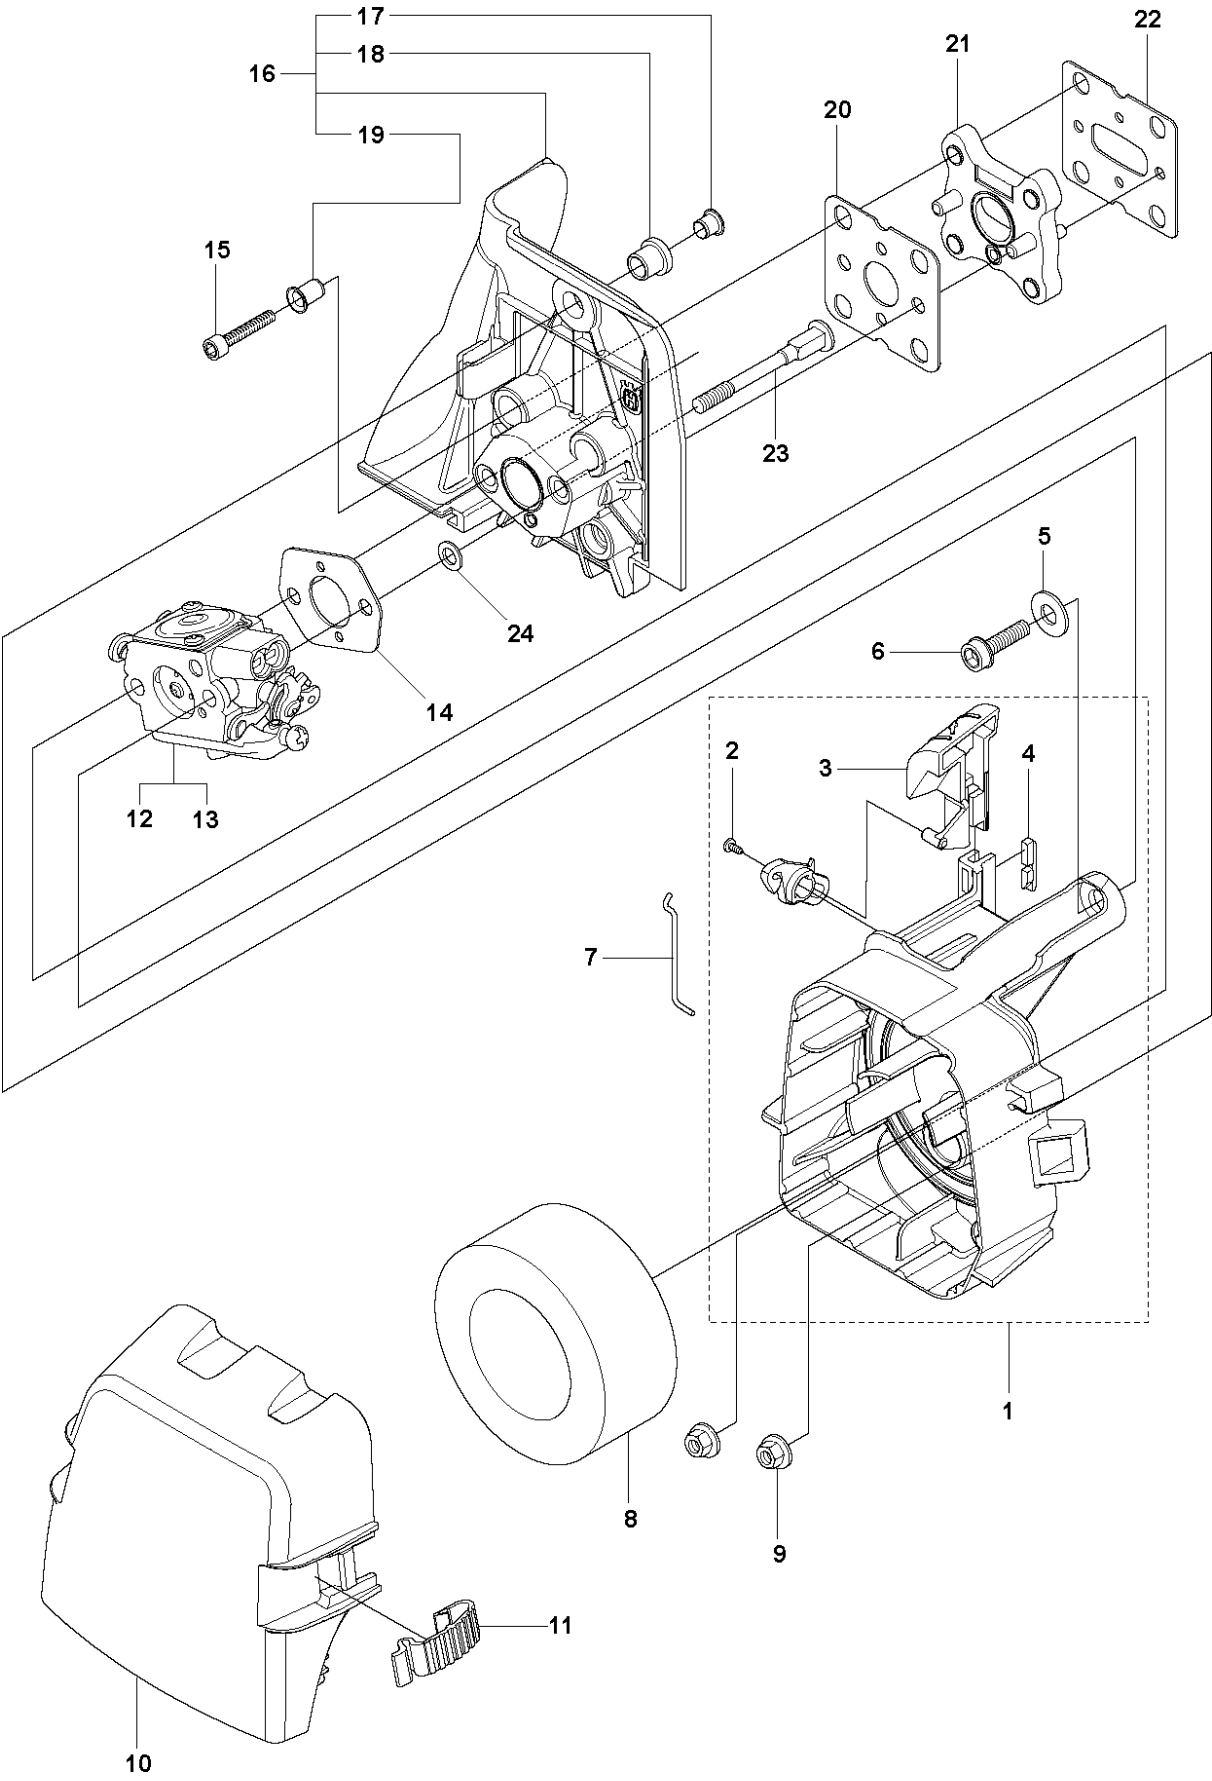

CARBURETOR & AIR FILTER

241 R from 2014-12

Ref	Part No	Description	Remark	QTY KIT	
1	544 22 71-01	FILTER HOLDER ASSY	Incl. Pos. 2-5	1	
2	503 21 29-06	SCREW CCRPANT		1	1
3	537 33 71-01	CHOKE CONTROL		1	1
4	544 02 58-01	BAR		1	1
5	734 11 47-41	WASHER		1	1
6	503 20 03-02	SCREW IHSCFM		1	
7	544 37 89-01	SLEEVING BRACKET		1	
8	544 14 10-01	AIR FILTER		1	
9	731 71 14-51	HEXAGON NUT FLANGE		2	
10	544 13 82-01	FILTER COVER		1	
11	537 38 72-01	SNAP LOCKING		2	
12	501 32 69-01	CARBURETTOR	ZAMA C1Q-EL38	1	
13	501 32 70-01	CARBURETTOR	ZAMA C1Q-EL39A	1	
14	503 49 71-01	GASKET		1	
15	503 20 25-25	SCREW IHSCM		4	
16	544 15 86-01	INSULATION WALL	Incl. Pos. 17-19	1	
17	544 01 91-01	TUBULAR RIVET		1	16
18	537 37 11-01	SLEEVE		1	16
19	544 91 29-01	TUBULAR RIVET		1	16
20	544 18 58-01	GASKET INTAKE		1	
21	544 91 52-01	MANIFOLD		1	
22	544 18 56-01	GASKET INTAKE		1	
23	544 08 20-02	SCREW		2	
24	734 11 46-01	WASHER		2