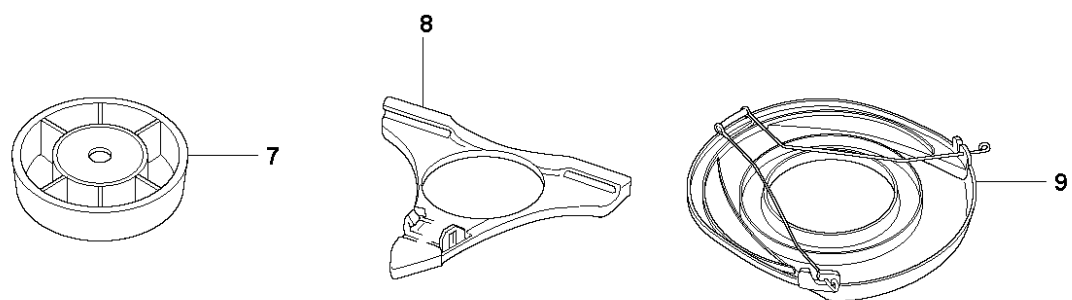

R2 241R ACCESSORIES

ACCESSORIES

241 R from 2014-12

Ref	Part No	Description	Remark	QTY KIT
1	531 00 92-48	FILTER OIL	1.0 lit	1
2	503 80 17-01	GREASE		1
3	503 97 64-01	GREASE		1
4	501 19 22-01	TOOL		1
5	502 28 59-01	STOP		1
6	537 36 21-01	COMBINATION WRENCH		1
7	503 89 01-02	SUPPORT CUP		1
8	502 26 23-01	TRANSPORT GUARD	300 mm	1
9	537 31 29-01	TRANSPORT GUARD	200-275 mm	1
10	537 12 99-04	BAR GUARD		2
11	501 04 37-01	GRASS BLADE		1
12	528 81 81-01	SUPPORT CUP		1
13	537 21 62-01	HARNESS		1