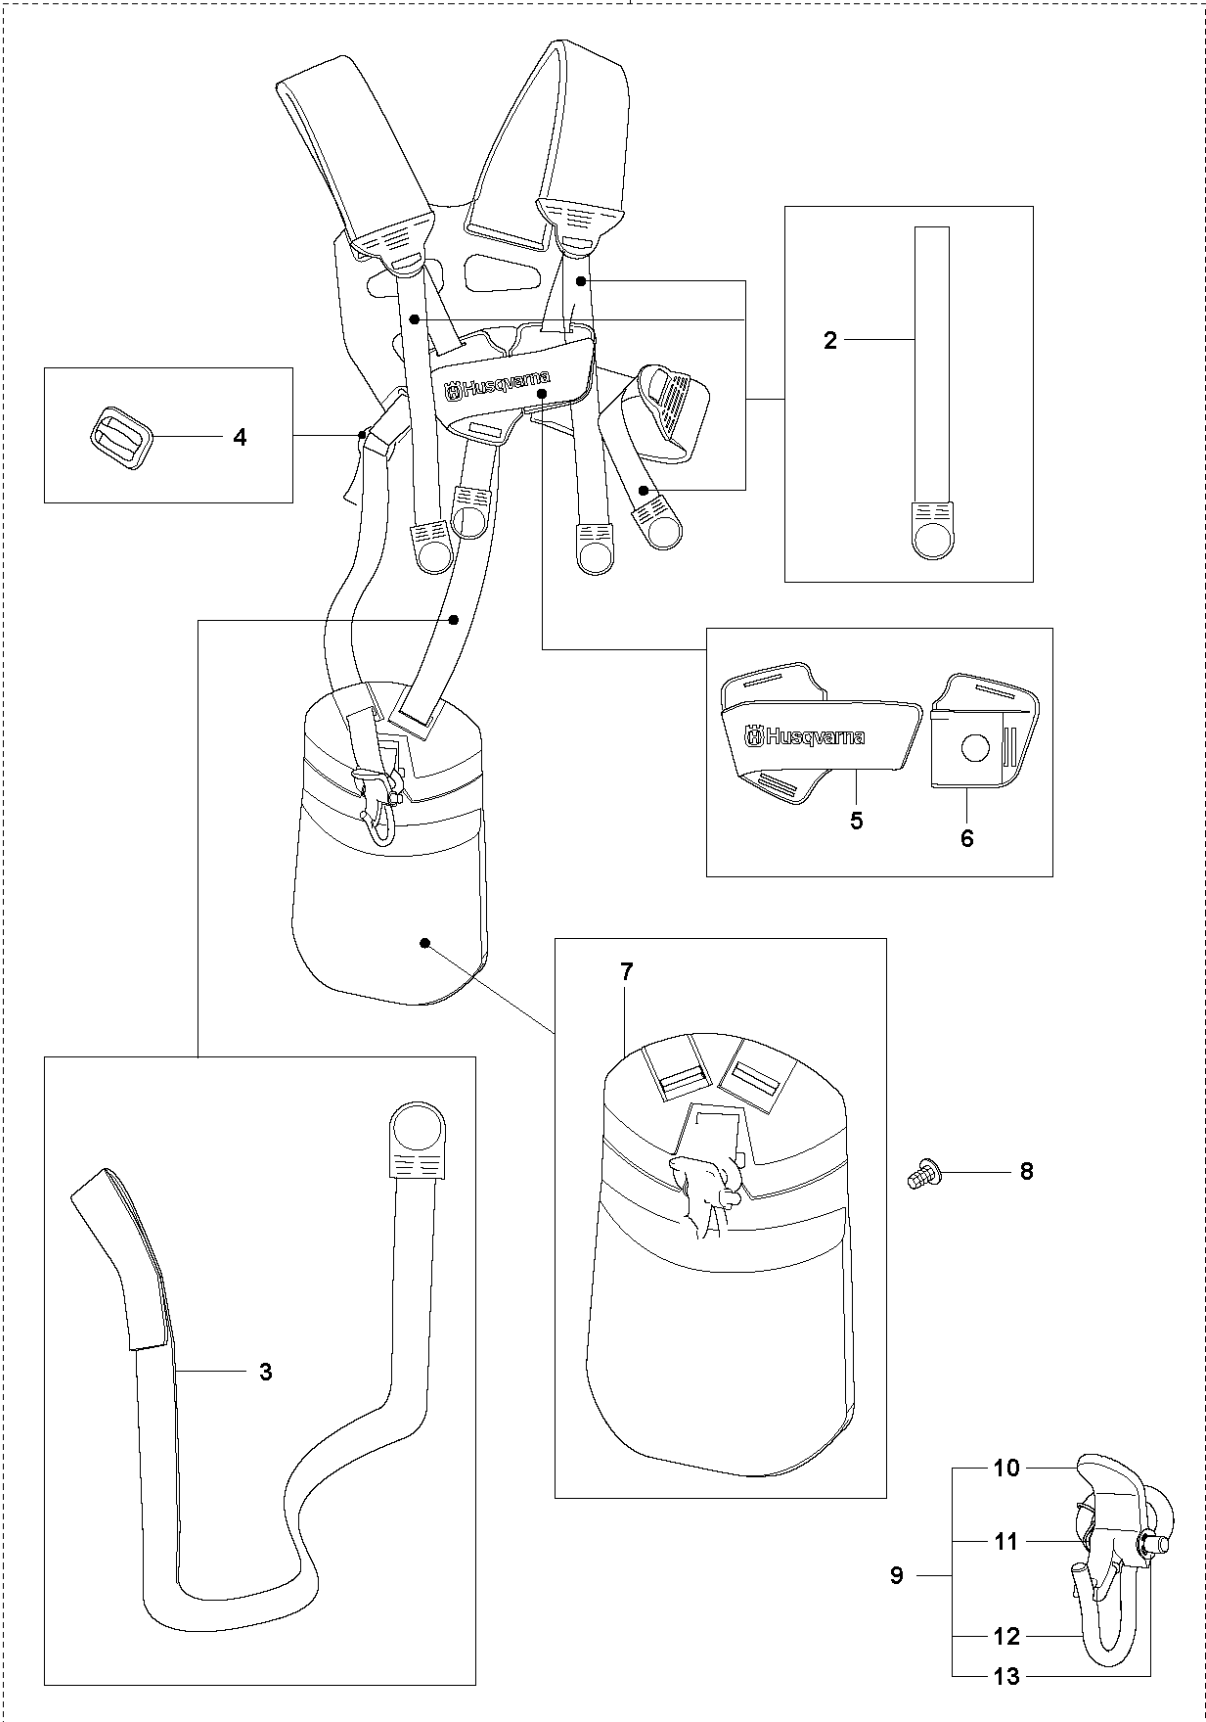

S DUO BALANCE HARNESS

1

HARNES

241 R from 2014-12

Ref	Part No	Description	Remark	QTY KIT	
1	537 27 57-02	HARNES	DUO BALANCE Incl. Pos. 2-13	1	
2	503 99 61-01	BAND		3	1
3	503 99 61-03	BAND		1	1
4	537 11 35-01	RETAINER		1	1
5	537 28 84-01	BUCKLE		1	1
6	537 28 83-01	BUCKLE		1	1
7	537 27 59-01	HIP PAD		1	1
8	537 17 54-01	HIP PAD		3	1
9	502 02 28-05	WELT HOOK	Incl. Pos. 10-13	1	1
10	502 02 30-02	LOCK		1	1, 8
11	586 34 10-01	SPRING		1	1, 8
12	502 02 29-02	HOOK		1	1, 8
13	735 31 09-20	E-CLIP		1	1, 8