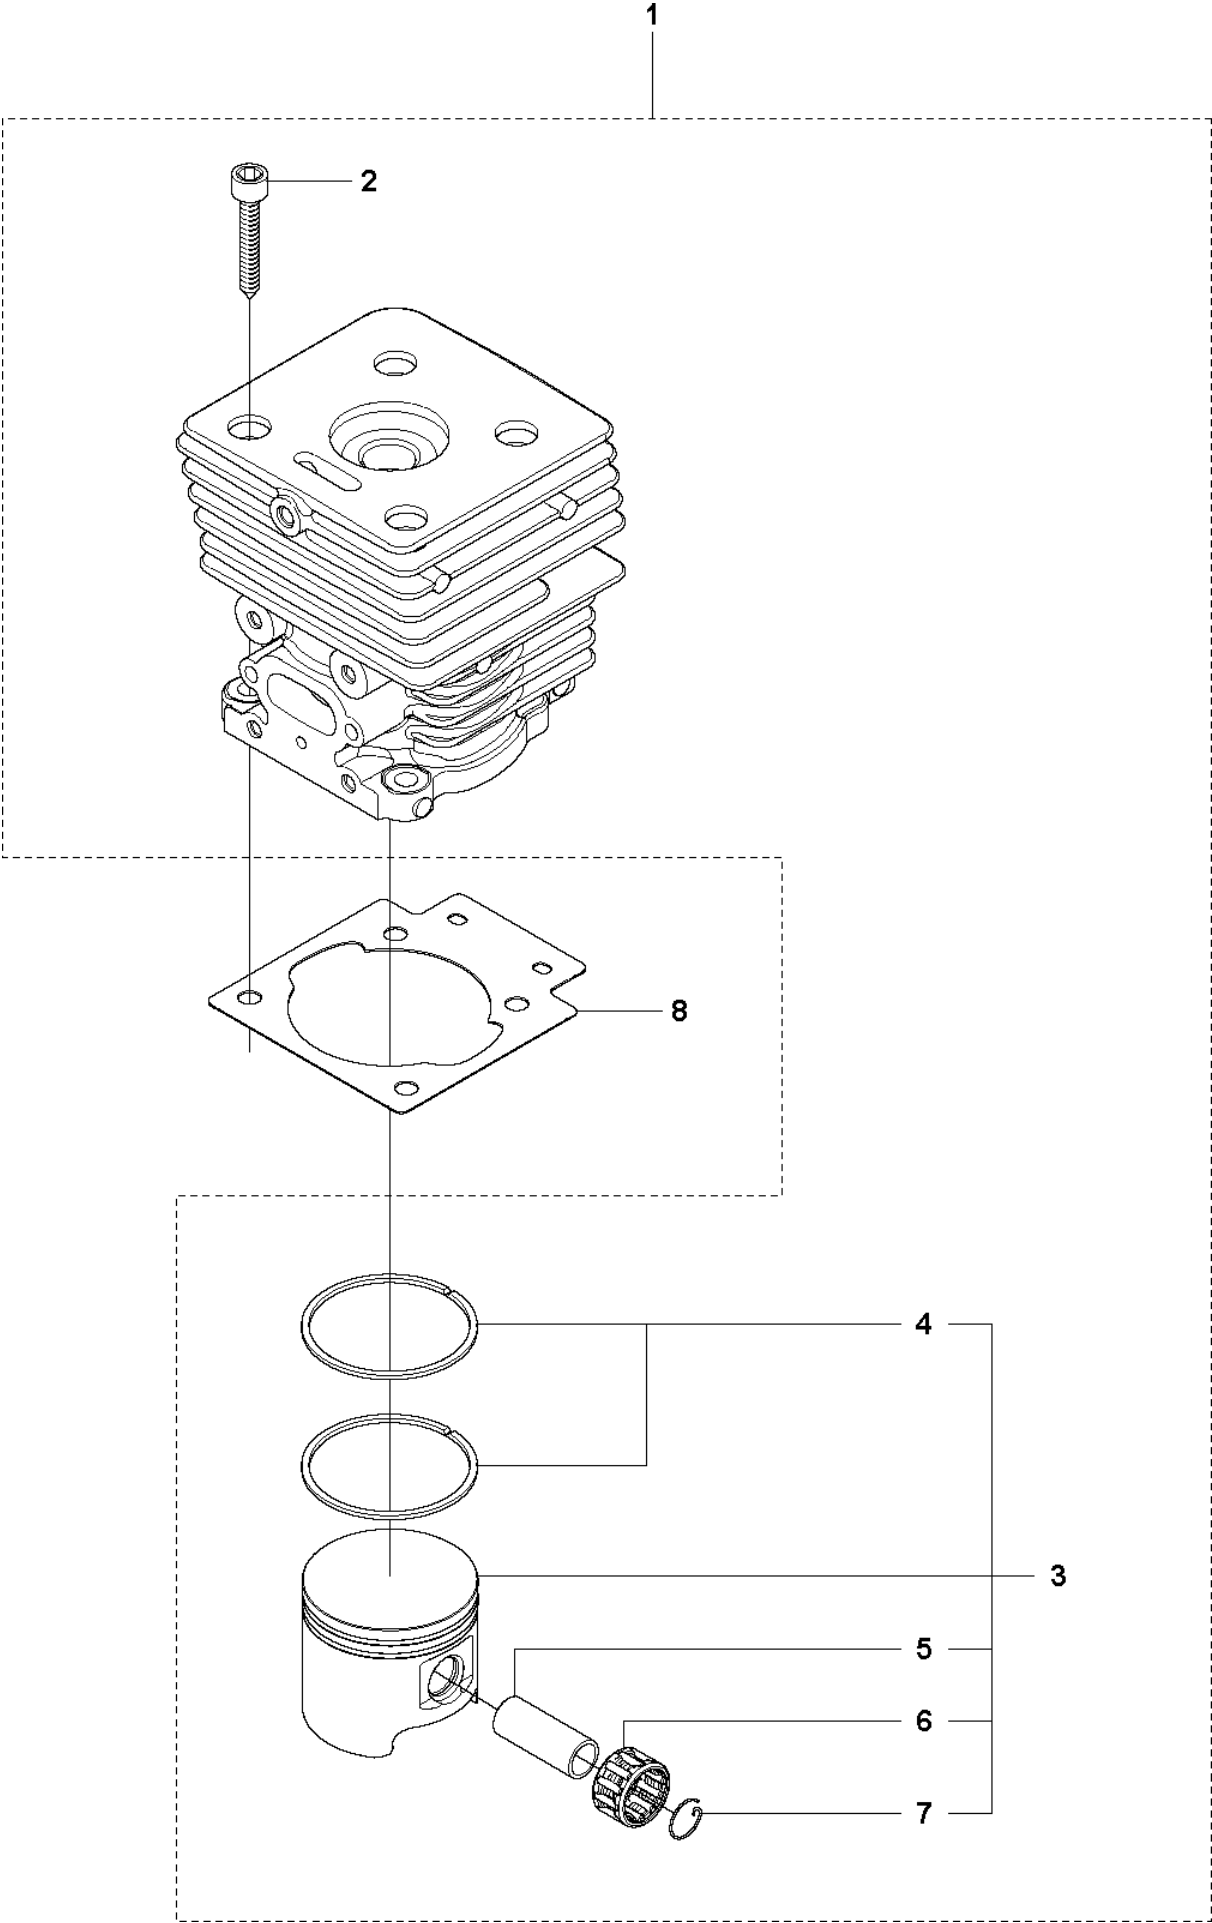

CYLINDER PISTON

241 R from 2014-12

Ref	Part No	Description	Remark	QTY KIT	
1	502 24 33-01	CYLINDER ASSY	Ø=41mm Incl. Pos. 2-7	1	
2	503 20 08-23	SCREW IHSCM		4	1
3	544 19 93-02	PISTON ASSY	Incl. Pos. 4-7	1	1
4	544 19 94-01	PISTON RING		1	1, 3
5	544 21 12-01	PISTON PIN		1	1, 3
6	503 25 63-01	NEEDLE BEARING		1	1, 3
7	737 44 10-00	SNAP RING		2	1, 3
8	544 18 70-01	GASKET		1