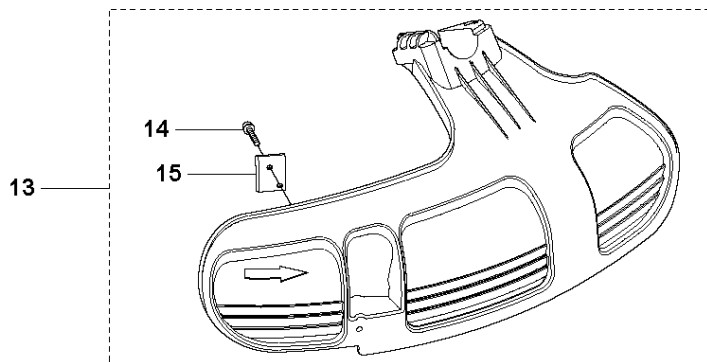

R1 241R ACCESSORIES

ACCESSORIES

241 R from 2014-12

Ref	Part No	Description	Remark	QTY KIT	
1	501 32 04-02	SAW BLADE GUARD	Incl. Pos. 2-7	1	
2	574 53 06-01	CLAMP	Spare part incl. Screws Pos. 3	1	1
3	573 99 43-04	SCREW IHSCFMO	Captive Screw M5	2	1, 2
4	501 32 08-01	ADAPTER		1	1
5	574 53 26-01	BLADE GUARD	Incl. Pos. 6-7	1	1
6	503 20 02-16	SCREW IHSCFM		4	1, 5
8	537 33 16-01	COMBI GUARD	Incl. Pos. 10-12	1	
9	537 39 63-01	SPLASH GUARD		1	8
10	503 21 07-16	SCREW IHST		1	8, 9
11	503 79 88-01	BLADE		1	8, 9
12	537 38 72-01	SNAP LOCKING	Incl. Pos. 14-15	4	8, 9
13	537 34 94-03	TRIMMER GUARD		1	
14	503 21 68-25	SCREW IHSCFT		1	13
15	503 79 88-01	BLADE		1	13
7	574 03 95-01	LOCK NUT		1	1, 5