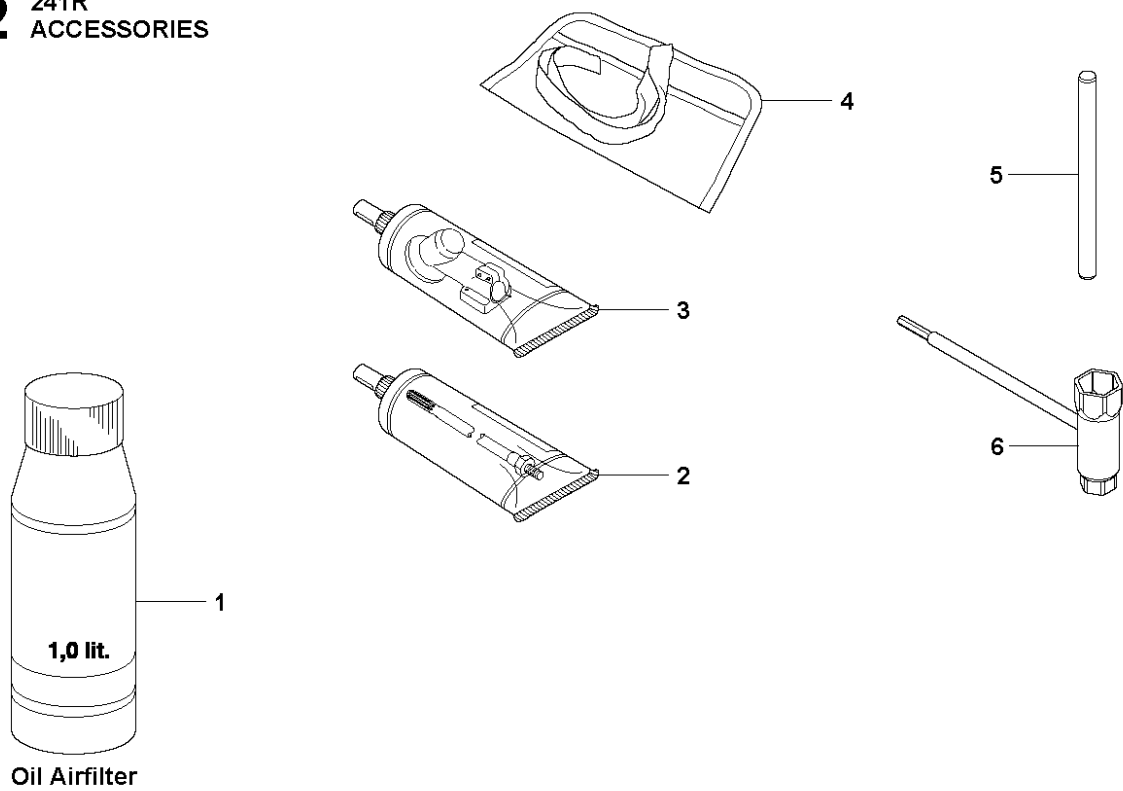

R2 241R ACCESSORIES

ACCESSORIES

241 R from 2014-12

Ref	Part No	Description	Remark	QTY KIT
1	531 00 92-48	FILTER OIL	1.0 lit	1
2	503 80 17-01	GREASE		1
3	503 97 64-01	GREASE		1
4	501 19 22-01	TOOL		1
5	502 28 59-01	STOP		1
6	537 36 21-01	COMBINATION WRENCH		1
7	503 89 01-02	SUPPORT CUP		1
8	502 26 23-01	TRANSPORT GUARD	300 mm	1
9	537 31 29-01	TRANSPORT GUARD	200-275 mm	1
10	537 12 99-04	BAR GUARD		2
11	501 04 37-01	GRASS BLADE		1
12	528 81 81-01	SUPPORT CUP		1
13	537 21 62-01	HARNESS		1