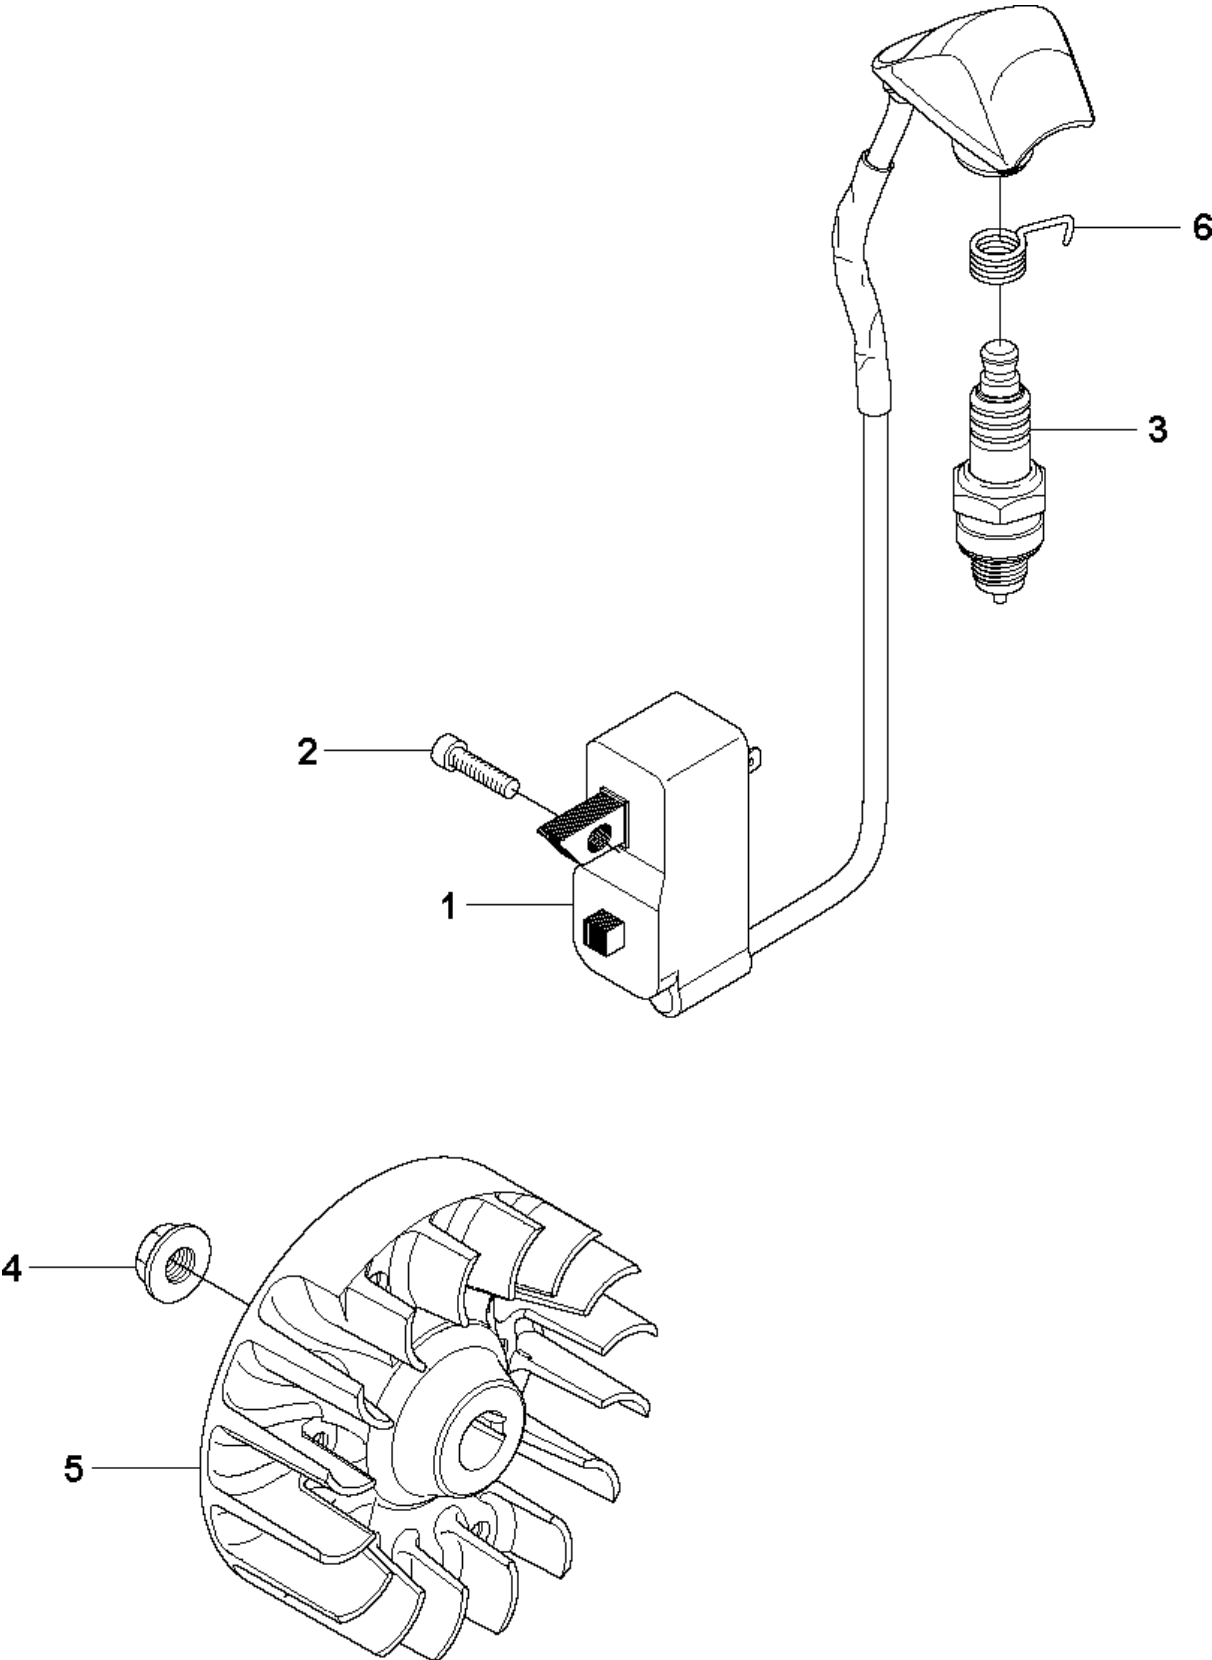

IGNITION SYSTEM

241 R from 2014-12

Ref	Part No	Description	Remark	QTY KIT
1	501 31 98-01	IGNITION MODULE		1
2	503 21 66-18	SCREW IHST		2
3	503 23 51-11	SPARK PLUG	NGK BPMR7A Ø=14mm	1
4	731 71 16-51	HEXAGON NUT FLANGE		1
5	537 24 96-01	FLYWHEEL		1
6	501 48 56-01	CONTACT SPRING		1