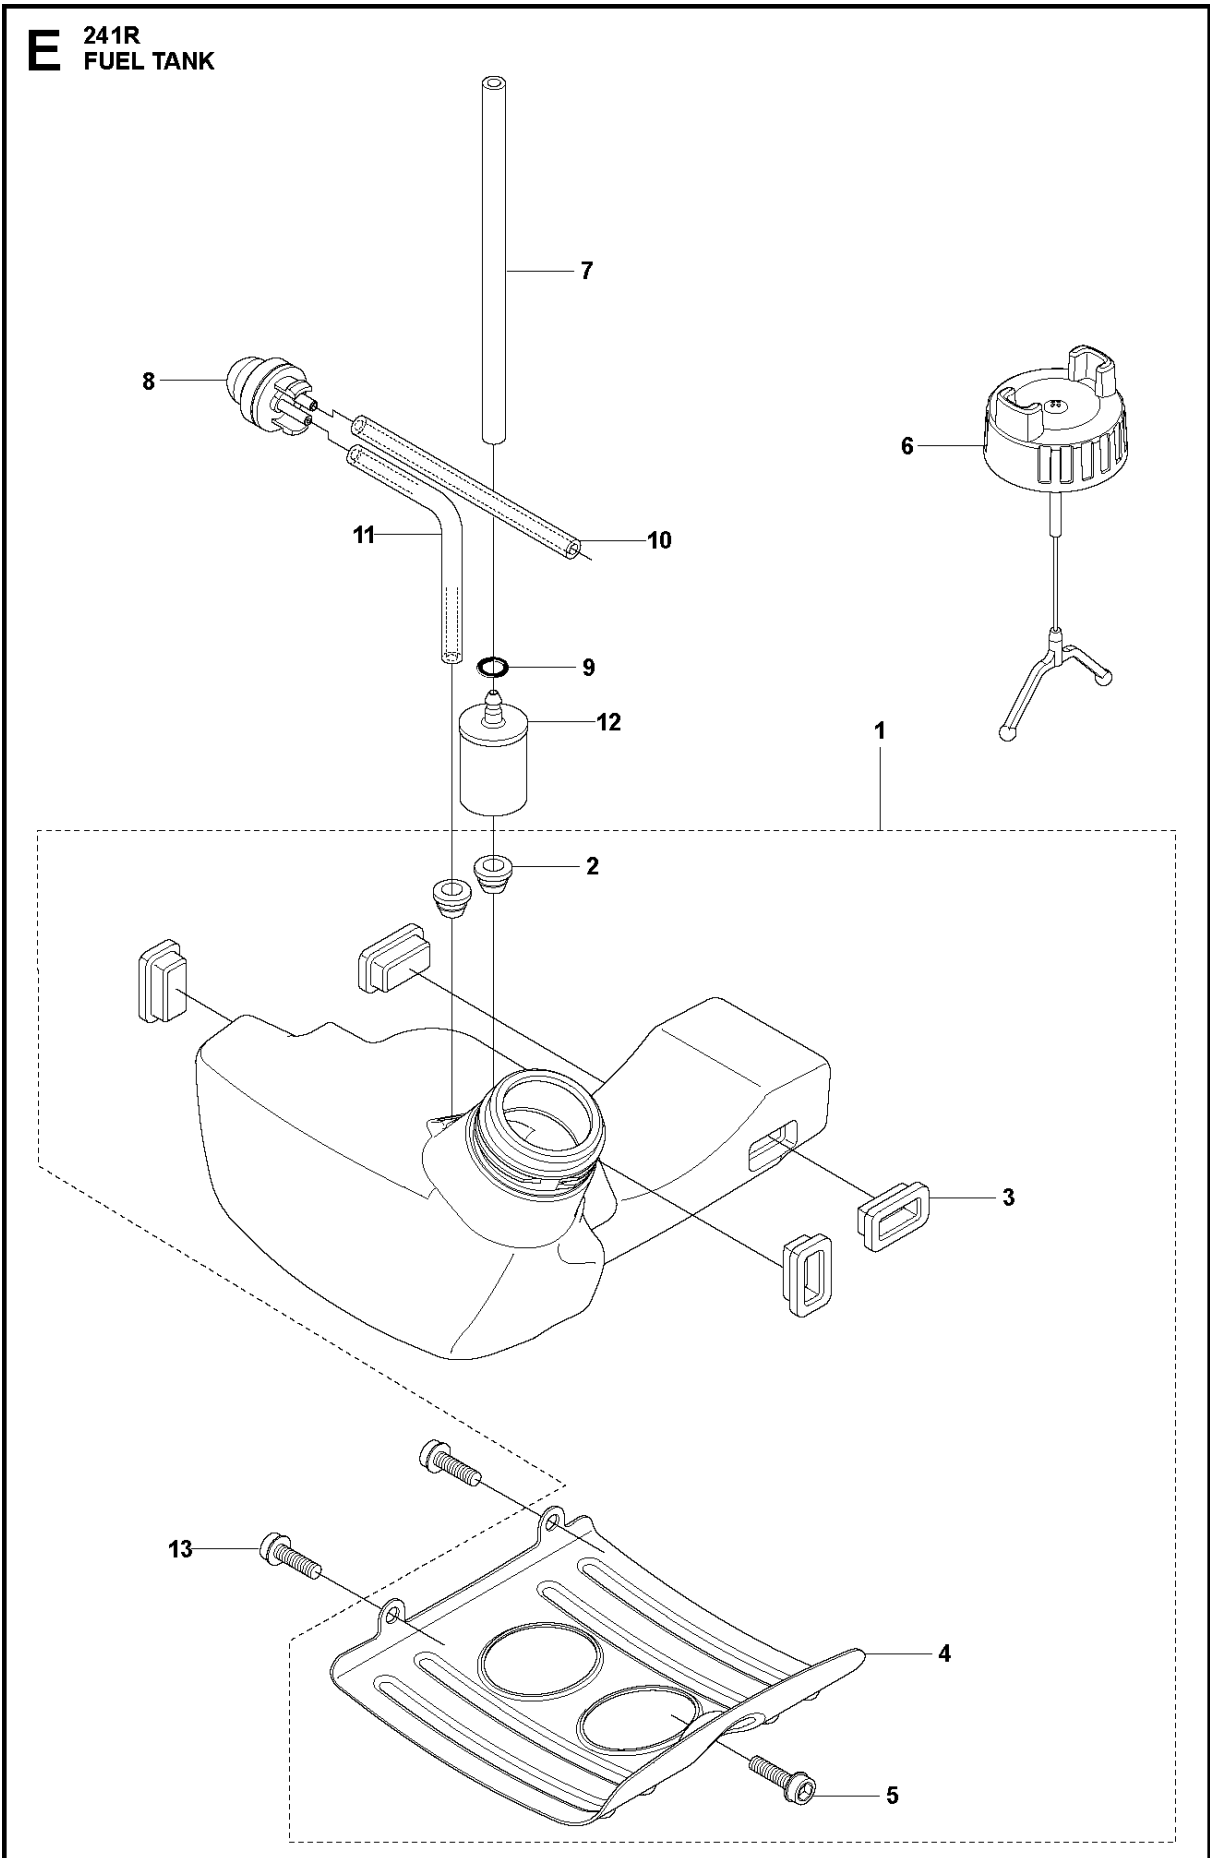

BEVEL GEAR

241 R from 2014-12

Ref	Part No	Description	Remark	QTY	KIT
1	537 29 58-03	BEVEL GEAR	Incl. Pos. 5-15	1	
2	537 18 95-01	SCREW		1	
3	503 20 02-10	SCREW IHSCFM		1	
4	544 08 76-01	CLAMP		1	
5	537 14 74-01	MAGNET		1	1
6	503 20 15-01	SCREW		1	1
7	738 21 99-00	BALL BEARING		1	1
8	503 25 28-01	BALL BEARING		1	1
9	735 31 31-10	CIRCLIP		1	1
10	738 21 01-10	BALL BEARING		1	1
11	738 21 01-12	BALL BEARING		1	1
12	735 31 28-10	CIRCLIP		1	1
13	735 31 14-00	CIRCLIP		1	1
14	505 13 33-01	SPARE PARTS KIT		1	1
15	537 29 59-02	GEAR HOUSING		1	1
16	503 20 03-25	SCREW IHSCFM		2	
17	537 35 14-02	DRIVER	Kit	1	
18	537 34 35-01	SUPPORT FLANGE		1	
19	503 22 73-01	NUT		1	

B 241R
SHAFT

SHAFT

241 R from 2014-12

Ref	Part No	Description	Remark	QTY KIT	
1	537 21 42-01	TUBE	Incl. Pos. 2-5	1	
2	537 36 02-02	SPACER		1	1
3	537 21 41-01	TUBE	Ø=28mm, L=1483mm	1	1
4	537 36 02-01	SPACER		1	1
5	537 31 39-01	GUIDE	Ø=9mm, L=1400mm	1	1
6	544 18 32-01	DRIVE SHAFT	Ø=8mm, L=1527mm	1	
7	503 21 68-72	SCREW IHSCT		6	
8	544 27 91-01	WEAR PROTECTION		1	
9	544 27 90-01	WEAR PROTECTION		1	
10	544 10 17-02	DAMPER		4	
11	589 29 51-01	LABEL		1	

D 241R
THROTTLE CONTROLS

THROTTLE CONTROLS

241 R from 2014-12

Ref	Part No	Description	Remark	QTY	KIT
1	537 42 45-06	HANDLE SYSTEM	Incl. Pos. 2-10	1	
2	537 16 02-03	HANDLE HALF		1	1
3	537 41 90-01	SWITCH		1	1
4	506 49 77-01	THROTTLE CONTROL	Kit	1	1
5	537 17 42-01	SPRING THROTTLE TRIG		1	1
6	537 16 07-03	THROTTLE LOCKOUT		1	1
7	537 16 03-01	HANDLE HALF		1	1
8	537 17 43-01	SPRING		1	1
9	503 21 66-18	SCREW IH SCT		2	1
10	503 20 07-35	SCREW IH SCFM		1	1
11	537 17 28-01	HANDLE		1	
12	731 23 14-01	HEXAGON NUT		1	
13	503 20 02-45	SCREW IH SCFM		1	
14	537 17 29-01	COVER		1	
15	537 36 00-01	HANDLEBAR		1	
16	537 35 96-02	WIRING ASSY	Incl. Pos. 17-19	1	
17	537 37 78-01	THROTTLE WIRE ASSY		1	16
18	503 87 85-07	SHORT CIRCUIT CABLE		1	16
19	503 21 66-18	SCREW IH SCT		1	16