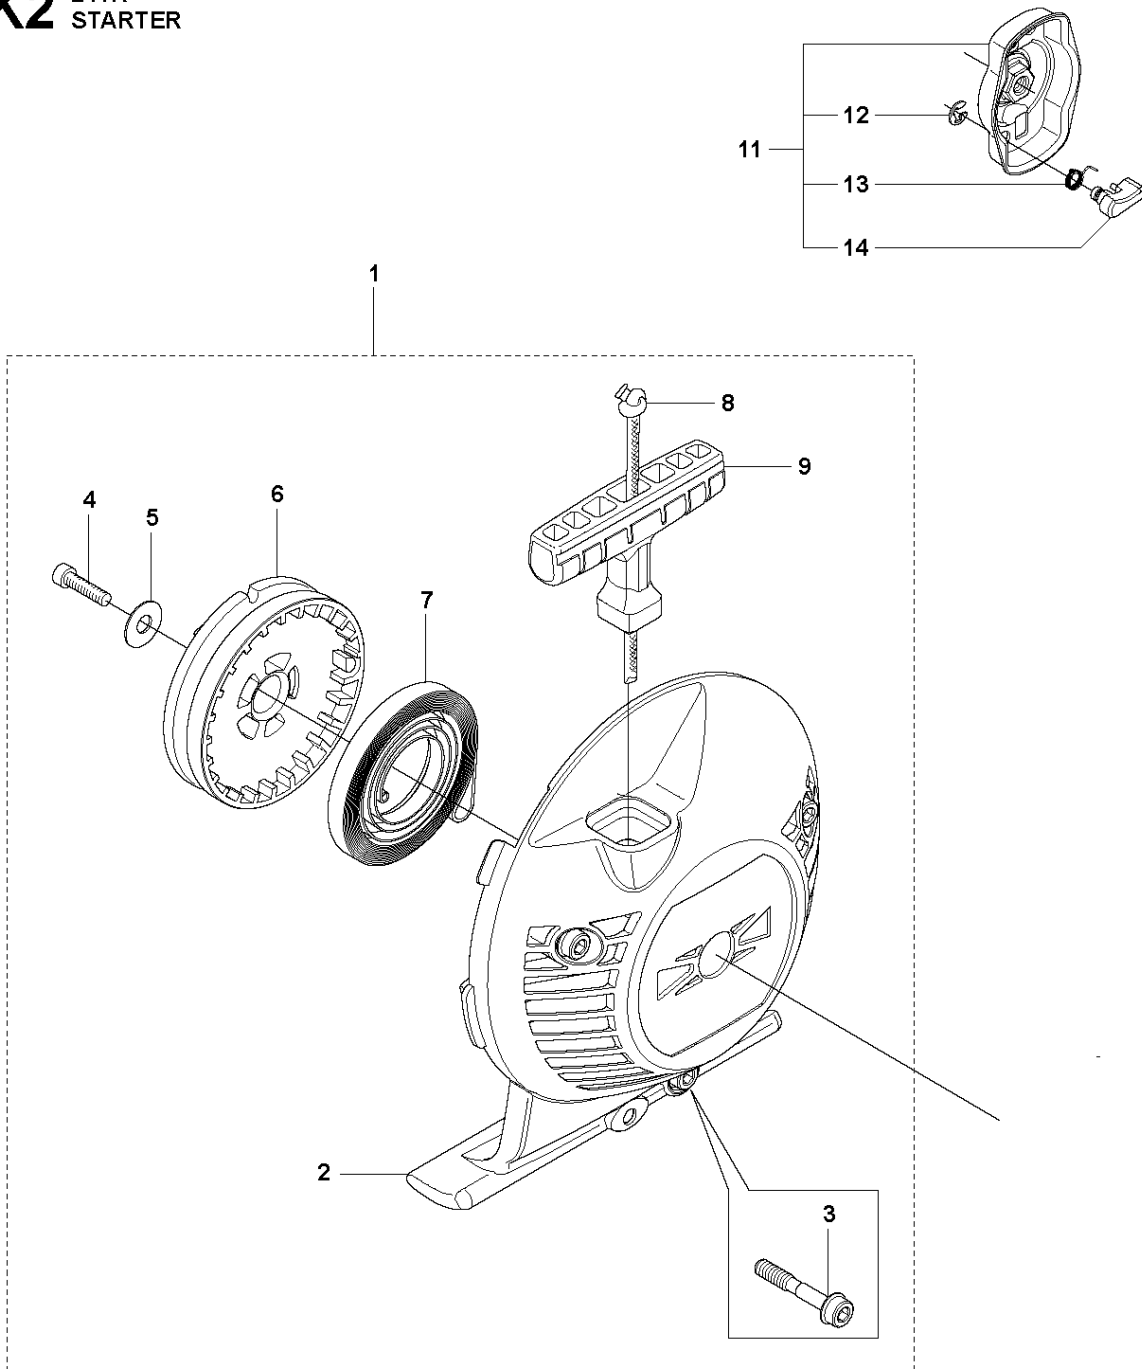

K2 241R
STARTER

STARTER

241 R from 2014-12

Ref	Part No	Description	Remark	QTY KIT	
1	576 47 00-02	STARTER ASSY	Incl. Pos. 2-9	1	
2	544 10 25-02	STARTER	Spare part incl. Screws Pos. 3	1	1
3	573 99 43-05	SCREW IHSCFMO	Captive Screw M5	1	1
4	503 21 79-20	SCREW IHST		1	1
5	535 07 23-01	WASHER		2	1
6	537 32 50-03	STARTER PULLEY		1	1
7	503 85 99-01	RECOIL SPRING		1	1
8	505 30 51-25	STARTER CORD		1	1
9	503 54 39-01	STARTER HANDLE		2	1
10	544 84 73-02	DECAL		2	
11	503 87 33-04	STARTER PAWL BRIDGE	Incl. Pos. 12-14	2	
12	735 31 08-20	E-CLIP		2	11
13	503 87 36-01	SPRING		1	11
14	544 01 14-01	STARTER PAWL		1	11