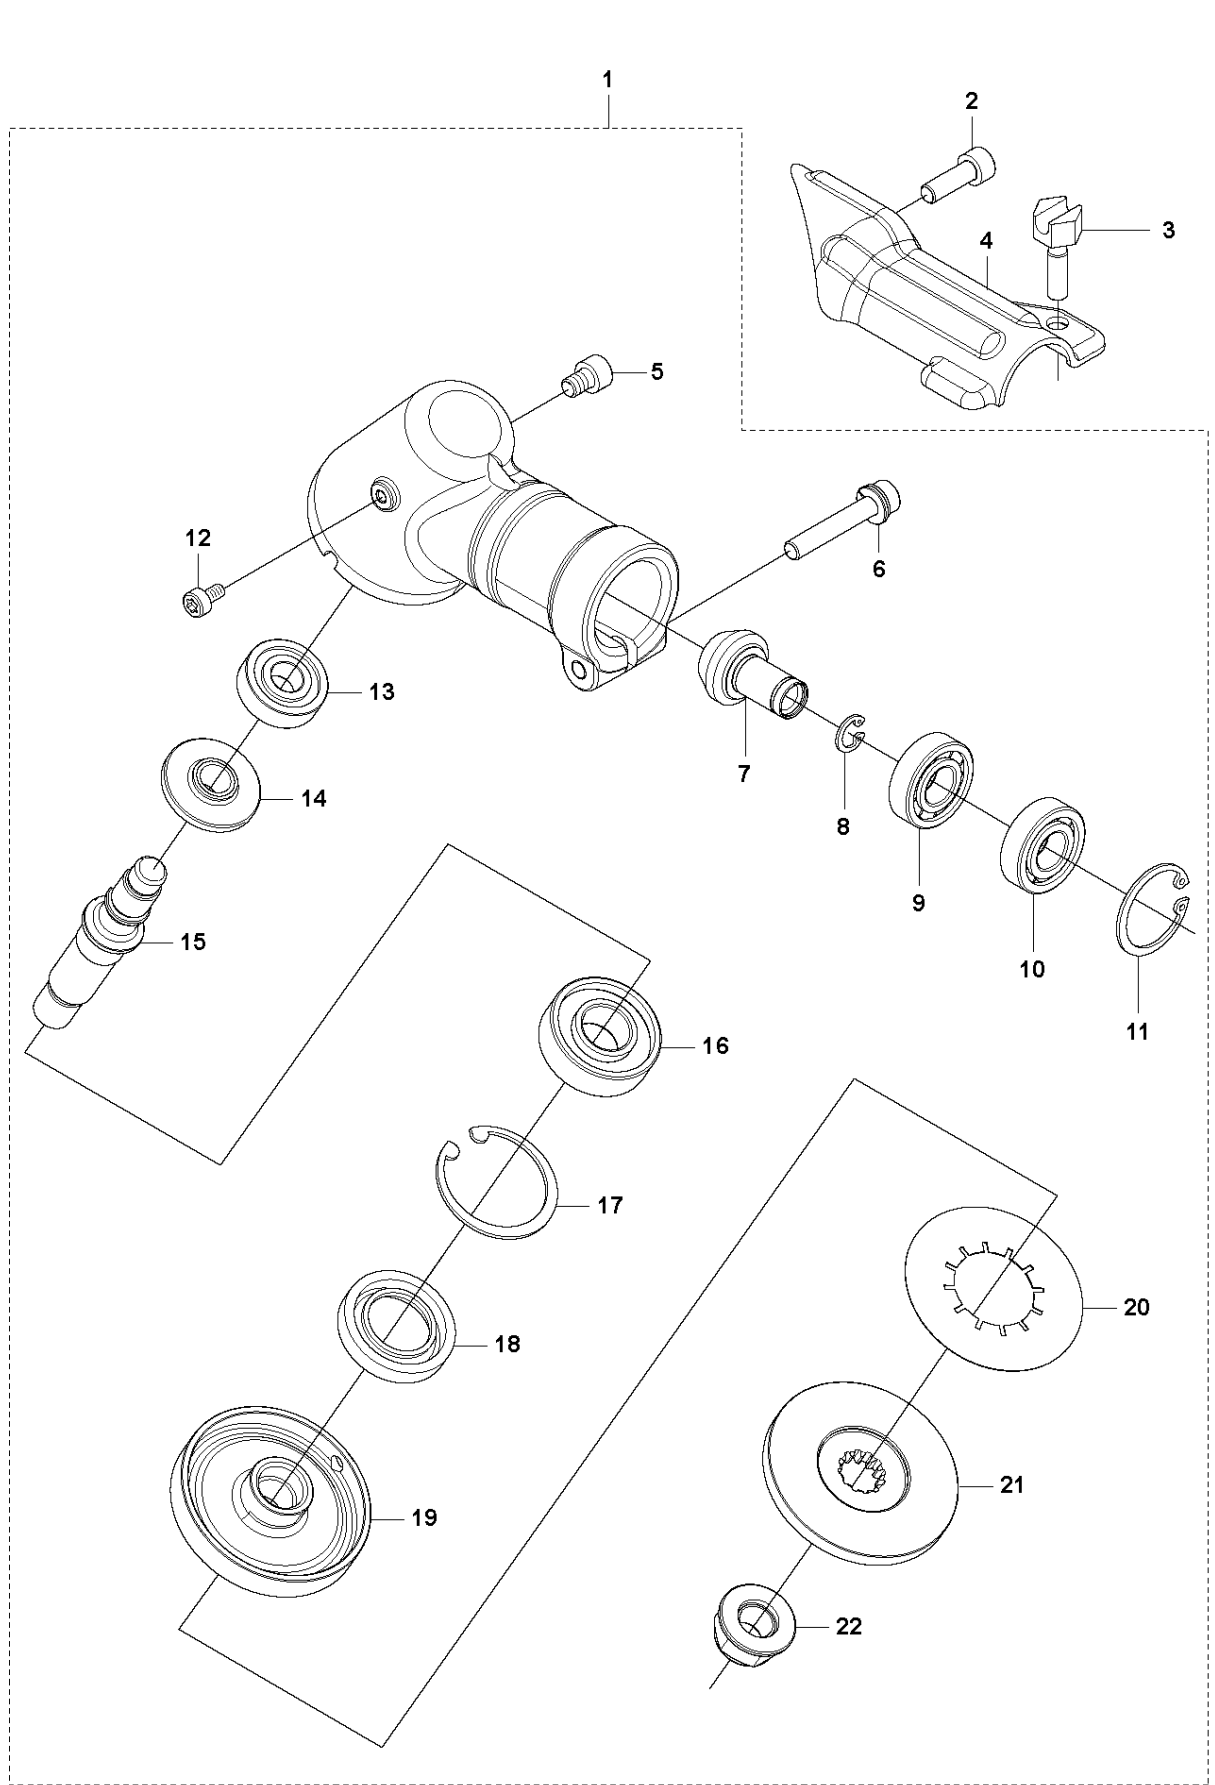

SPARE PARTS LIST

BRUSHCUTTERS/CLEARING SAWS

241 R from 2014-12

BEVEL GEAR

241 R from 2014-12

Ref	Part No	Description	Remark	QTY	KIT
1	525 34 86-01	BEVEL GEAR ASSY	South America Incl. Pos. 5-22	1	
2	521 74 65-01	BOLT		1	
3	537 18 95-01	SCREW		1	
4	528 81 85-01	BRACKET		1	
5	521 86 20-01	BOLT		1	1
6	521 86 24-01	BOLT		1	1
7	525 34 89-01	PINION		1	1
8	516 12 41-01	SNAP RING		1	1
9	516 12 79-01	BEARING		1	1
10	516 13 00-01	BEARING		1	1
11	506 60 99-01	SNAP RING		1	1
12	521 86 08-01	BOLT		1	1
13	516 12 78-01	BALL BEARING		1	1
14	525 34 88-01	GEAR		2	1
15	525 34 87-01	SHAFT		1	1
16	516 13 17-01	BEARING		1	1
17	505 29 40-01	RING		1	1
18	521 52 22-01	SEAL		1	1
19	525 34 90-01	HOLDER		1	1
20	521 65 60-01	PLATE		1	1
21	521 66 22-01	HOLDER		1	1
22	502 29 11-01	BLADE NUT		1	1

BEVEL GEAR

241 R from 2014-12

Ref	Part No	Description	Remark	QTY	KIT
1	537 29 58-03	BEVEL GEAR	Incl. Pos. 5-15	1	
2	537 18 95-01	SCREW		1	
3	503 20 02-10	SCREW IHSCFM		1	
4	544 08 76-01	CLAMP		1	
5	537 14 74-01	MAGNET		1	1
6	503 20 15-01	SCREW		1	1
7	738 21 99-00	BALL BEARING		1	1
8	503 25 28-01	BALL BEARING		1	1
9	735 31 31-10	CIRCLIP		1	1
10	738 21 01-10	BALL BEARING		1	1
11	738 21 01-12	BALL BEARING		1	1
12	735 31 28-10	CIRCLIP		1	1
13	735 31 14-00	CIRCLIP		1	1
14	505 13 33-01	SPARE PARTS KIT		1	1
15	537 29 59-02	GEAR HOUSING		1	1
16	503 20 03-25	SCREW IHSCFM		2	
17	537 35 14-02	DRIVER	Kit	1	
18	537 34 35-01	SUPPORT FLANGE		1	
19	503 22 73-01	NUT		1	

B 241R
SHAFT

SHAFT

241 R from 2014-12

Ref	Part No	Description	Remark	QTY KIT	
1	537 21 42-01	TUBE	Incl. Pos. 2-5	1	
2	537 36 02-02	SPACER		1	1
3	537 21 41-01	TUBE	Ø=28mm, L=1483mm	1	1
4	537 36 02-01	SPACER		1	1
5	537 31 39-01	GUIDE	Ø=9mm, L=1400mm	1	1
6	544 18 32-01	DRIVE SHAFT	Ø=8mm, L=1527mm	1	
7	503 21 68-72	SCREW IHSCT		6	
8	544 27 91-01	WEAR PROTECTION		1	
9	544 27 90-01	WEAR PROTECTION		1	
10	544 10 17-02	DAMPER		4	
11	589 29 51-01	LABEL		1	