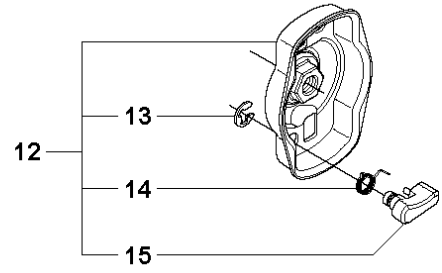

K1 241R
STARTER

STARTER

241 R from 2014-12

Ref	Part No	Description	Remark	QTY	KIT
1	537 21 47-04	STARTER ASSY	Incl. Pos. 2-10	1	
2	544 27 93-01	STARTER		1	1
3	503 21 79-20	SCREW IH SCT		1	1
4	535 07 23-01	WASHER		1	1
5	537 32 50-03	STARTER PULLEY		1	1
6	503 85 99-01	RECOIL SPRING		1	1
7	505 30 51-25	STARTER CORD		1	1
8	503 54 39-01	STARTER HANDLE		1	1
9	537 37 38-02	TUBULAR RIVET		3	1
10	503 20 03-02	SCREW IH SCFM		3	1
11	544 84 73-02	DECAL		1	
12	503 87 33-04	STARTER PAWL BRIDGE	Incl. Pos. 13-15	1	
13	735 31 08-20	E-CLIP		1	12
14	503 87 36-01	SPRING		1	12
15	544 01 14-01	STARTER PAWL		2	12