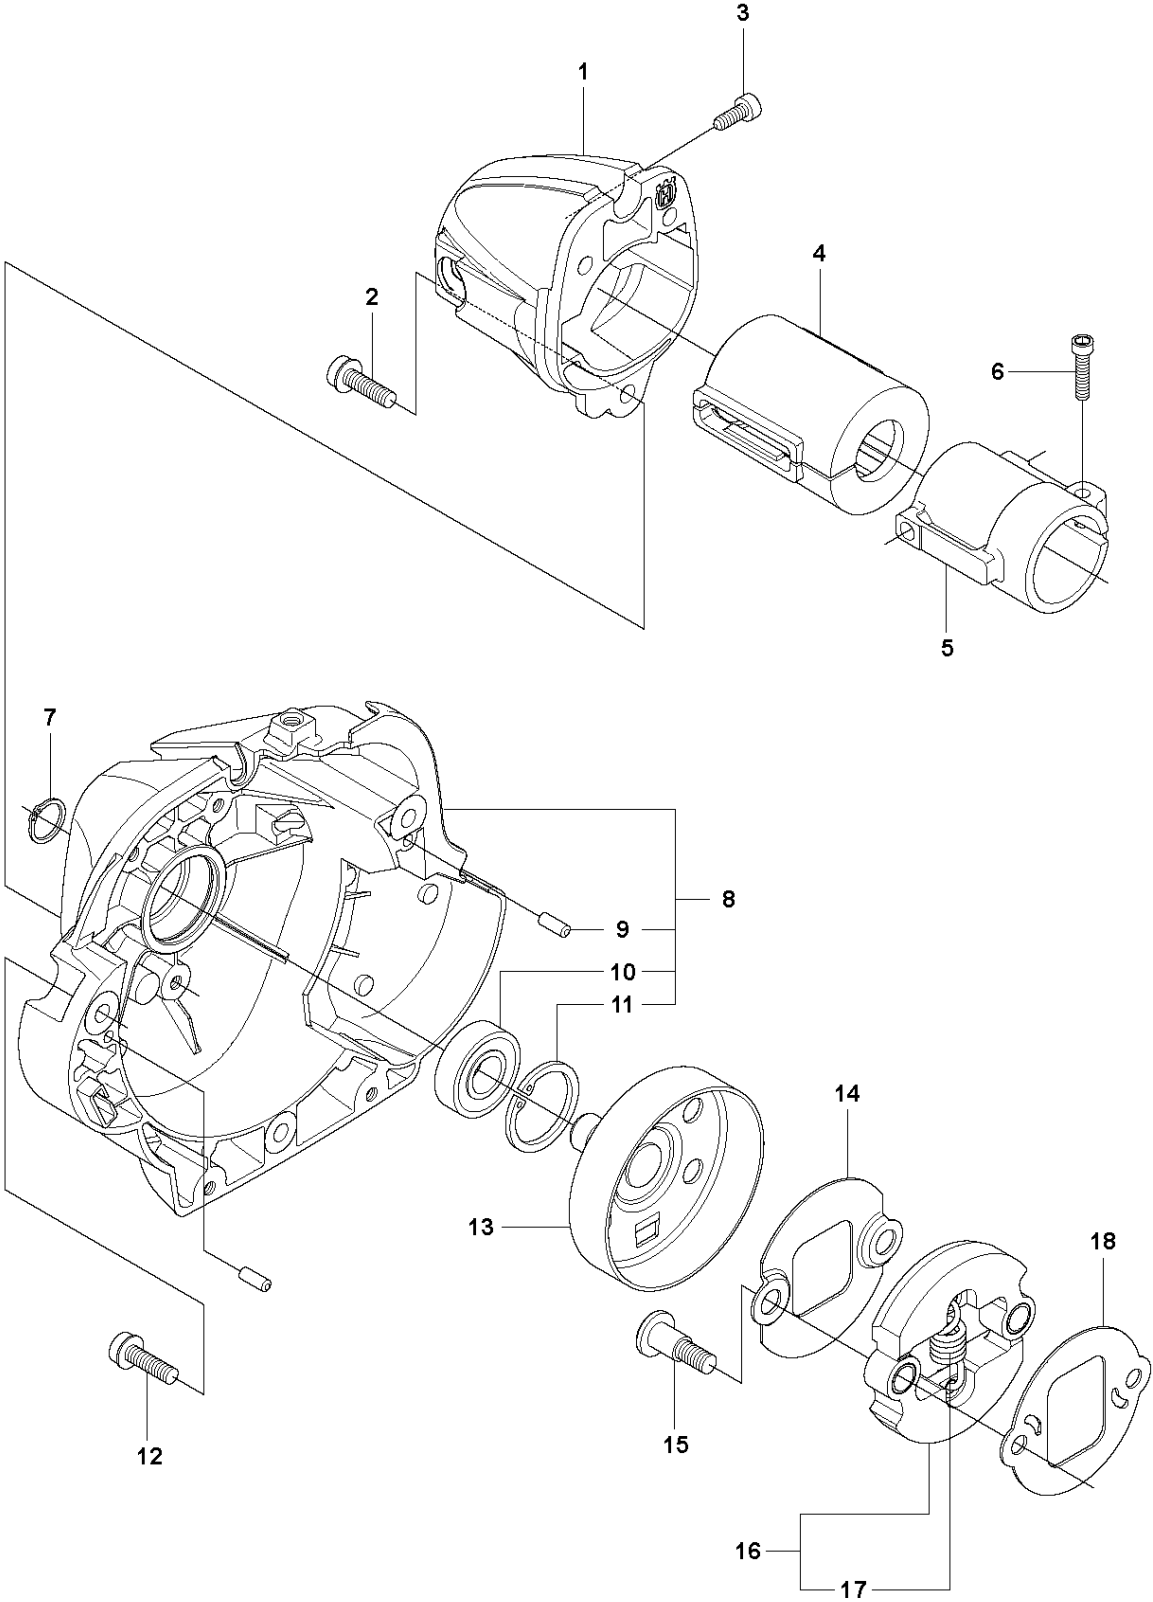

D 241R
THROTTLE CONTROLS

THROTTLE CONTROLS

241 R from 2014-12

Ref	Part No	Description	Remark	QTY	KIT
1	537 42 45-06	HANDLE SYSTEM	Incl. Pos. 2-10	1	
2	537 16 02-03	HANDLE HALF		1	1
3	537 41 90-01	SWITCH		1	1
4	506 49 77-01	THROTTLE CONTROL	Kit	1	1
5	537 17 42-01	SPRING THROTTLE TRIG		1	1
6	537 16 07-03	THROTTLE LOCKOUT		1	1
7	537 16 03-01	HANDLE HALF		1	1
8	537 17 43-01	SPRING		1	1
9	503 21 66-18	SCREW IH SCT		2	1
10	503 20 07-35	SCREW IH SCFM		1	1
11	537 17 28-01	HANDLE		1	
12	731 23 14-01	HEXAGON NUT		1	
13	503 20 02-45	SCREW IH SCFM		1	
14	537 17 29-01	COVER		1	
15	537 36 00-01	HANDLEBAR		1	
16	537 35 96-02	WIRING ASSY	Incl. Pos. 17-19	1	
17	537 37 78-01	THROTTLE WIRE ASSY		1	16
18	503 87 85-07	SHORT CIRCUIT CABLE		1	16
19	503 21 66-18	SCREW IH SCT		1	16

F 241R
CLUTCH

CLUTCH

241 R from 2014-12

Ref	Part No	Description	Remark	QTY	KIT
1	544 11 02-01	COVER		1	
2	503 20 03-02	SCREW IHSCFM		3	
3	503 21 74-11	SCREW IH SCT		2	
4	537 32 27-01	ANTIVIBRATION ELEMENT		1	
5	537 31 01-01	COMPRESSION SLEEVE		1	
6	725 53 33-55	SCREW IHSCM		1	
7	735 31 14-00	CIRCLIP		1	
8	537 30 29-02	CLUTCH COVER	Incl. Pos. 9-11	1	
9	503 24 07-02	PARALLEL PIN		2	8
10	738 21 01-04	BALL BEARING		1	8
11	735 31 28-10	CIRCLIP		1	8
12	503 20 03-02	SCREW IHSCFM		3	
13	537 35 29-01	CLUTCH DRUM		1	
14	537 41 57-01	WASHER		1	
15	537 41 81-01	SCREW		2	
16	537 34 04-01	CLUTCH	Incl. Pos. 17	1	
17	537 42 72-01	SPRING		1	16
18	537 04 68-01	WASHER		1	