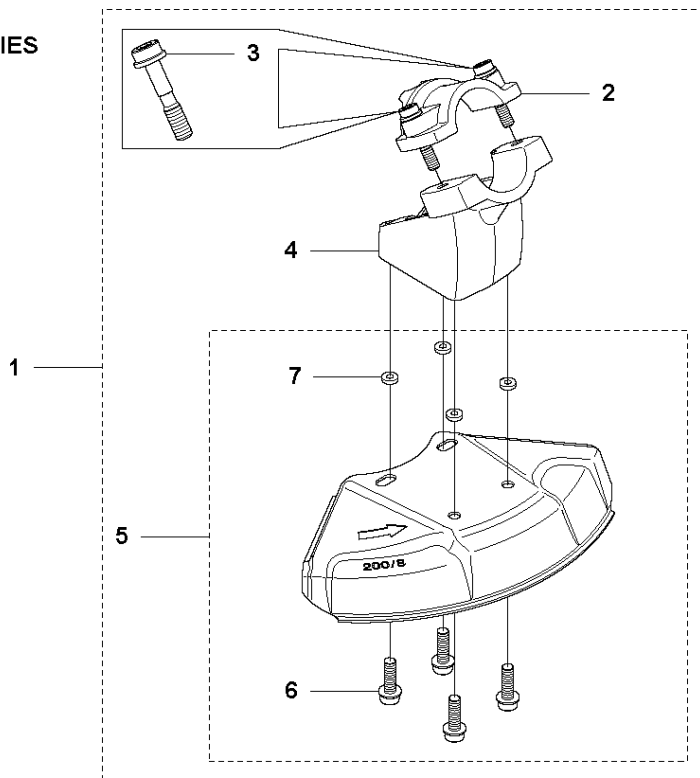

R1 241R ACCESSORIES

ACCESSORIES

241 R from 2014-12

Ref	Part No	Description	Remark	QTY KIT	
1	501 32 04-02	SAW BLADE GUARD	Incl. Pos. 2-7	1	
2	574 53 06-01	CLAMP	Spare part incl. Screws Pos. 3	1	1
3	573 99 43-04	SCREW IHSCFMO	Captive Screw M5	2	1, 2
4	501 32 08-01	ADAPTER		1	1
5	574 53 26-01	BLADE GUARD	Incl. Pos. 6-7	1	1
6	503 20 02-16	SCREW IHSCFM		4	1, 5
8	537 33 16-01	COMBI GUARD	Incl. Pos. 10-12	1	
9	537 39 63-01	SPLASH GUARD		1	8
10	503 21 07-16	SCREW IHST		1	8, 9
11	503 79 88-01	BLADE		1	8, 9
12	537 38 72-01	SNAP LOCKING	Incl. Pos. 14-15	4	8, 9
13	537 34 94-03	TRIMMER GUARD		1	
14	503 21 68-25	SCREW IHSCFT		1	13
15	503 79 88-01	BLADE		1	13
7	574 03 95-01	LOCK NUT		1	1, 5