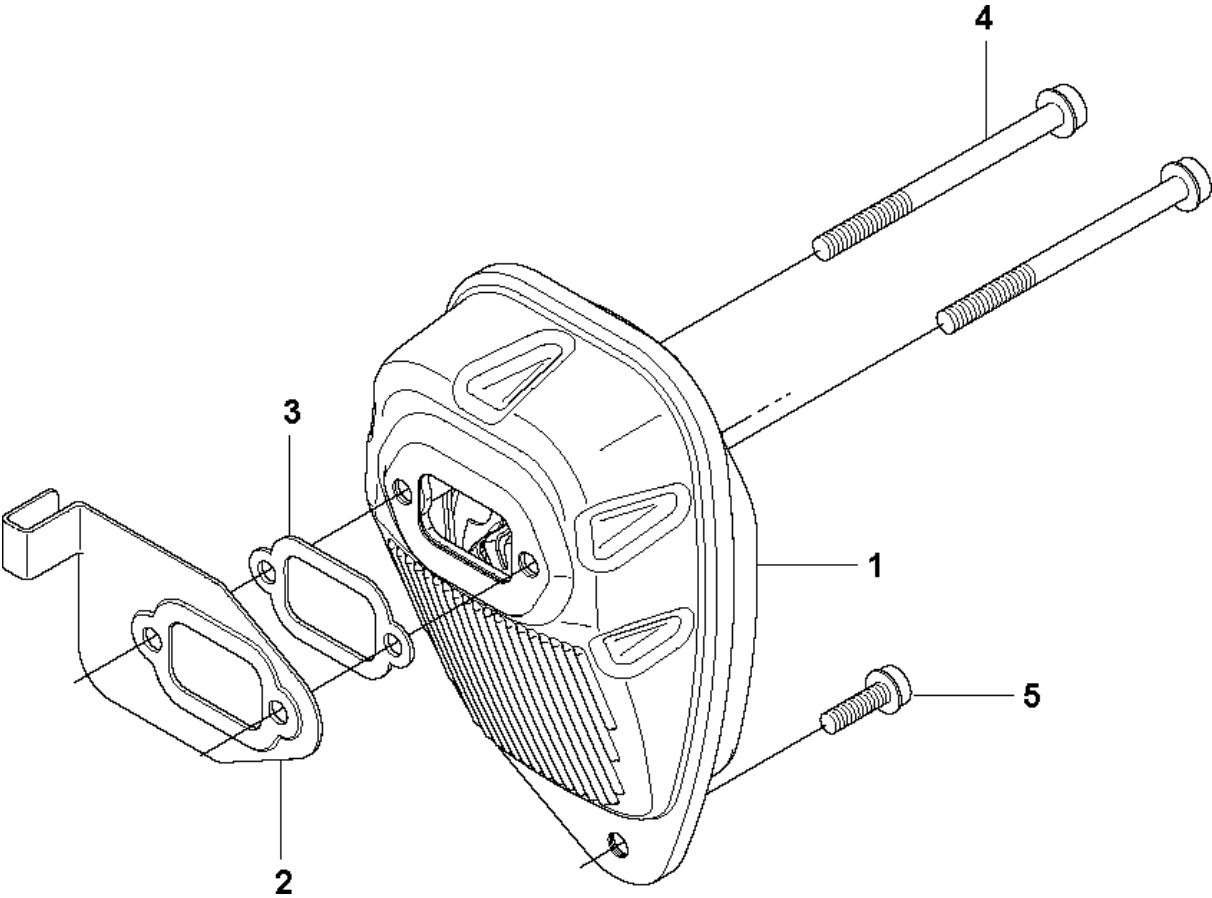

MUFFLER

241 R from 2014-12

Ref	Part No	Description	Remark	QTY KIT
1	504 07 50-01	MUFFLER ASSY		1
2	537 34 08-01	AIR CONDUCTOR		1
3	537 33 31-01	GASKET		1
4	503 20 29-63	SCREW IHSCFM		2
5	503 20 03-02	SCREW IHSCFM		1