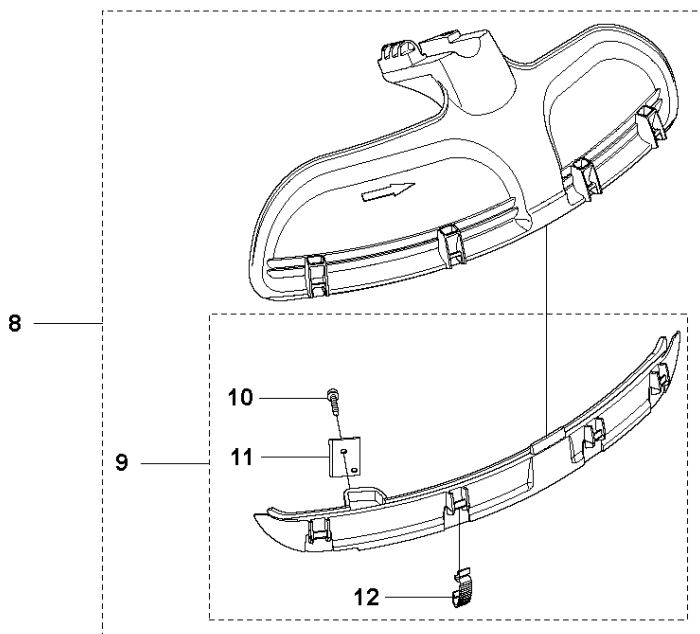

R1 241R ACCESSORIES

ACCESSORIES

241 R from 2014-12

Ref	Part No	Description	Remark	QTY KIT	
1	501 32 04-02	SAW BLADE GUARD	Incl. Pos. 2-7	1	
2	574 53 06-01	CLAMP	Spare part incl. Screws Pos. 3	1	1
3	573 99 43-04	SCREW IHSCFMO	Captive Screw M5	2	1, 2
4	501 32 08-01	ADAPTER		1	1
5	574 53 26-01	BLADE GUARD	Incl. Pos. 6-7	1	1
6	503 20 02-16	SCREW IHSCFM		4	1, 5
8	537 33 16-01	COMBI GUARD	Incl. Pos. 10-12	1	
9	537 39 63-01	SPLASH GUARD		1	8
10	503 21 07-16	SCREW IHST		1	8, 9
11	503 79 88-01	BLADE		1	8, 9
12	537 38 72-01	SNAP LOCKING	Incl. Pos. 14-15	4	8, 9
13	537 34 94-03	TRIMMER GUARD		1	
14	503 21 68-25	SCREW IHSCFT		1	13
15	503 79 88-01	BLADE		1	13
7	574 03 95-01	LOCK NUT		1	1, 5