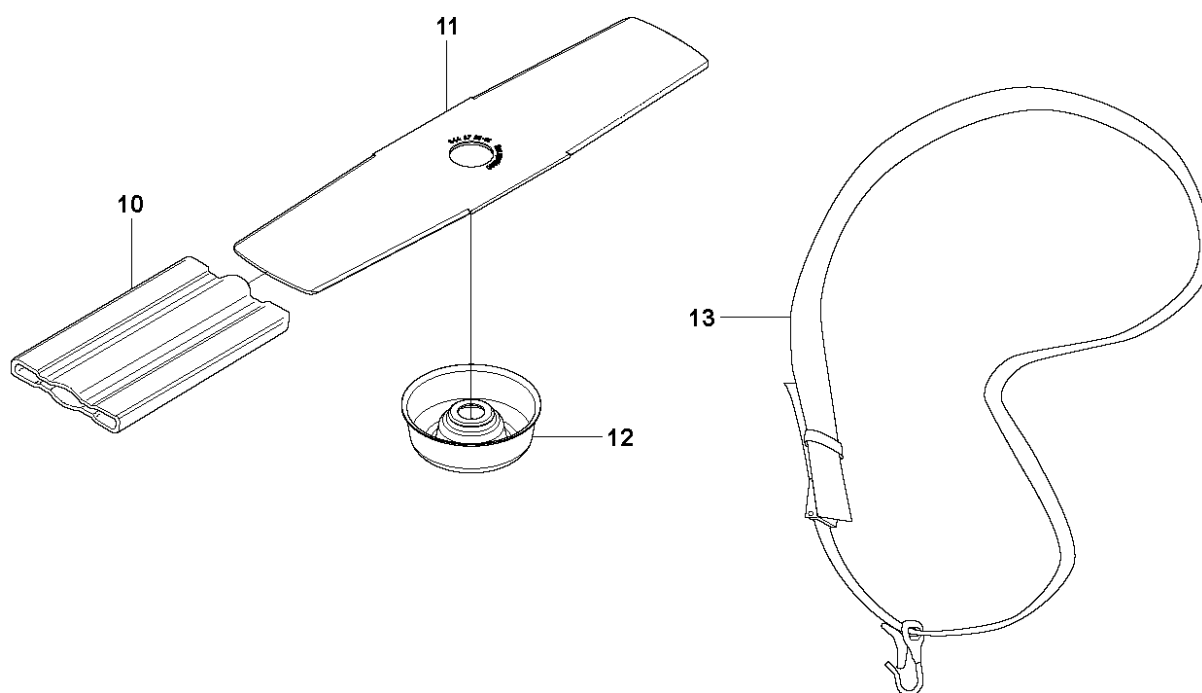

R2 241R ACCESSORIES

ACCESSORIES

241 R from 2014-12

Ref	Part No	Description	Remark	QTY KIT
1	531 00 92-48	FILTER OIL	1.0 lit	1
2	503 80 17-01	GREASE		1
3	503 97 64-01	GREASE		1
4	501 19 22-01	TOOL		1
5	502 28 59-01	STOP		1
6	537 36 21-01	COMBINATION WRENCH		1
7	503 89 01-02	SUPPORT CUP		1
8	502 26 23-01	TRANSPORT GUARD	300 mm	1
9	537 31 29-01	TRANSPORT GUARD	200-275 mm	1
10	537 12 99-04	BAR GUARD		2
11	501 04 37-01	GRASS BLADE		1
12	528 81 81-01	SUPPORT CUP		1
13	537 21 62-01	HARNESS		1