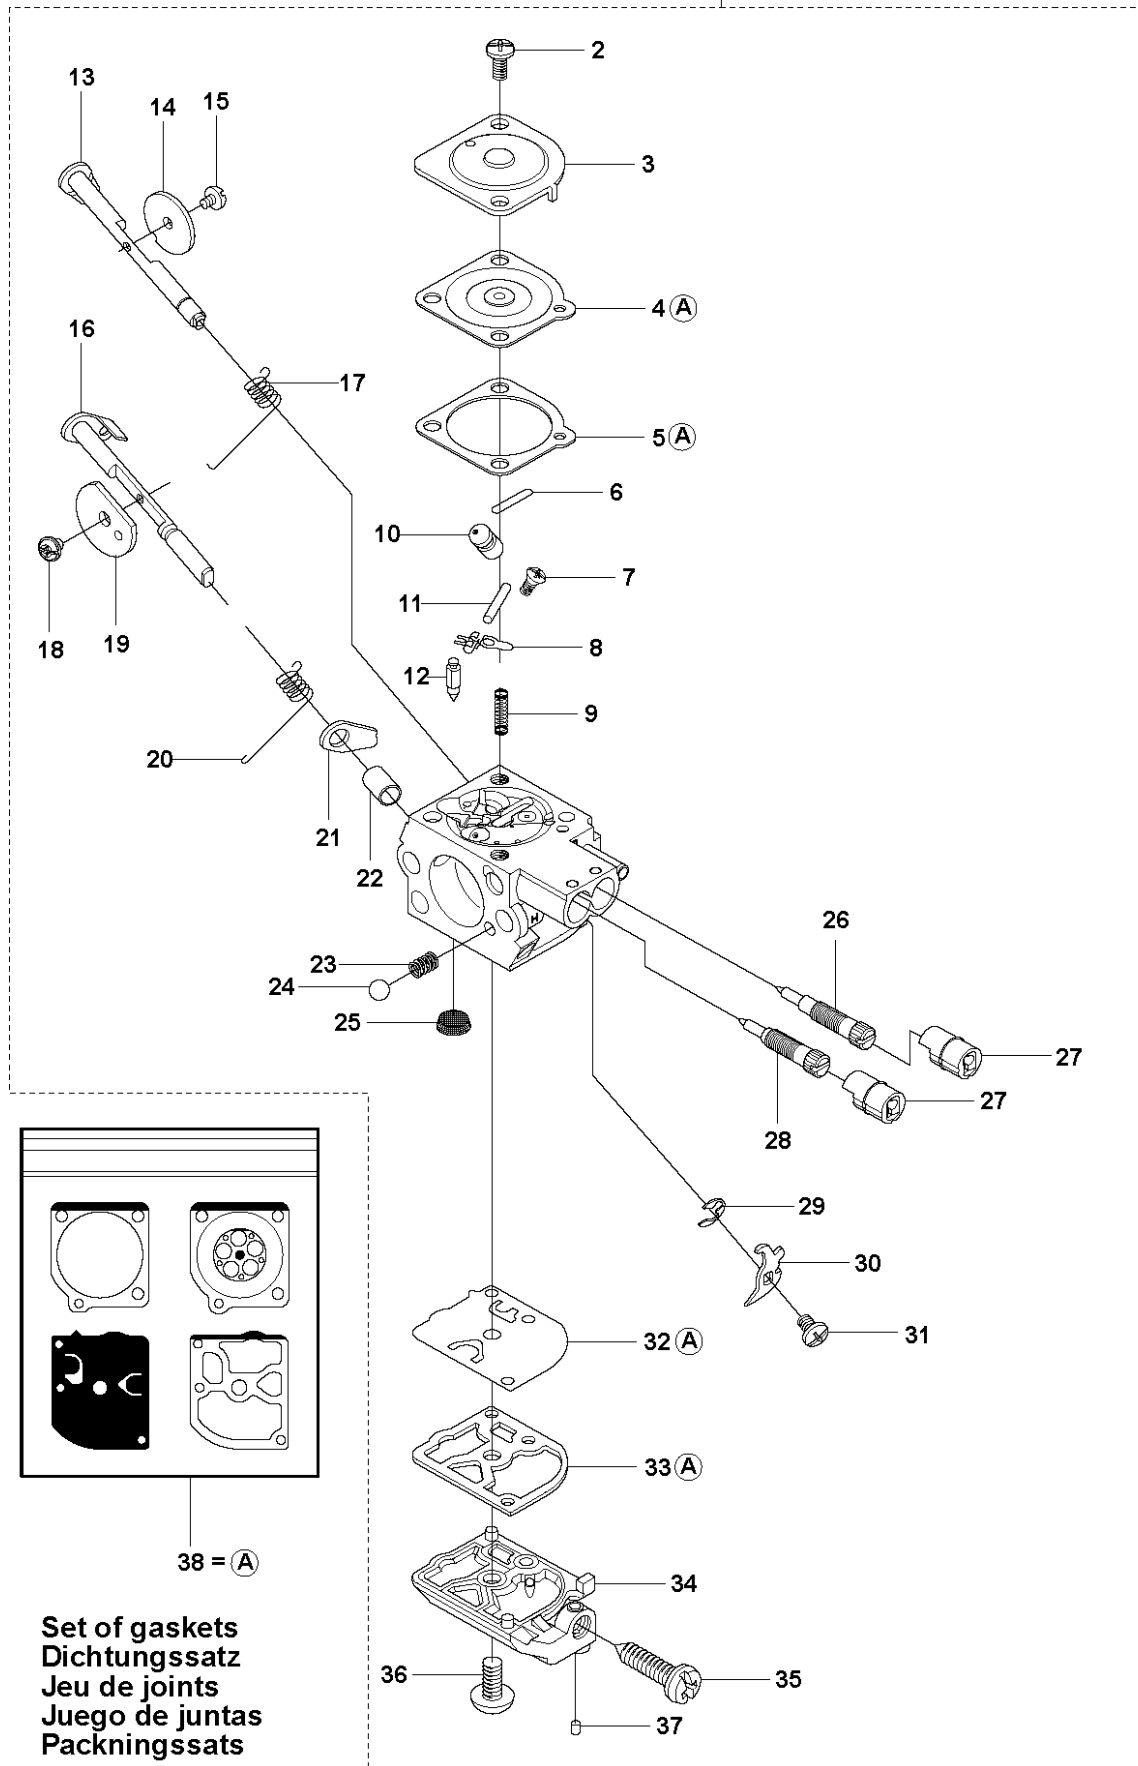

Q1 241R
CARBURETOR

Zama C1Q-EL38

Set of gaskets
Dichtungssatz
Jeu de joints
Juego de juntas
Packningssats

CARBURETOR

241 R from 2014-12

Ref	Part No	Description	Remark	QTY	KIT
1	501 32 69-01	CARBURETTOR	ZAMA C1Q-EL38 Incl. Pos. 2-37	1	
2	503 48 05-01	SCREW		2	1
3	503 97 43-01	COVER		1	1
4	504 10 56-01	DIAPHRAGM		1	1
5	537 02 04-01	GASKET		1	1
6	503 53 56-01	PLUG WELCH		1	1
7	503 48 01-01	SCREW		1	1
8	503 66 59-01	LEVER		1	1
9	537 02 03-01	SPRING		1	1
10	537 38 73-01	NOZZLE ASSY		1	1
11	503 48 00-01	PIN RETAINING SCREW		1	1
12	503 47 97-01	VALVE		1	1
13	504 10 27-01	SHAFT ASSY		1	1
14	537 41 72-01	VALVE		1	1
15	503 47 92-01	SCREW		1	1
16	501 32 71-01	SHAFT ASSY		1	1
17	544 37 24-01	SPRING		1	1
18	503 48 18-01	SCREW		1	1
19	537 37 03-01	VALVE		1	1
20	544 37 26-01	SPRING		1	1
21	544 37 25-01	LEVER		1	1
22	544 42 70-01	COLLAR		1	1
23	537 01 26-01	SPRING		1	1
24	537 01 25-01	BALL		1	1
25	503 48 13-01	STRAINER		1	1
26	537 41 69-01	SCREW	L	1	1
27	537 41 70-01	LIMITER CAP		2	1
28	537 38 75-01	SCREW	H	1	1
29	537 38 52-01	CLIP		1	1
30	537 41 74-01	LEVER		1	1
31	503 47 90-01	SCREW		1	1
32	537 02 00-01	DIAPHRAGM PUMP		1	1
33	537 02 01-01	GASKET		1	1
34	537 41 68-01	COVER		1	1
35	537 02 07-01	SCREW		1	1
36	503 47 96-01	SCREW		1	1
37	503 48 11-01	PIECE		1	1
38	531 00 45-52	GASKET KIT	Set of gaskets	1