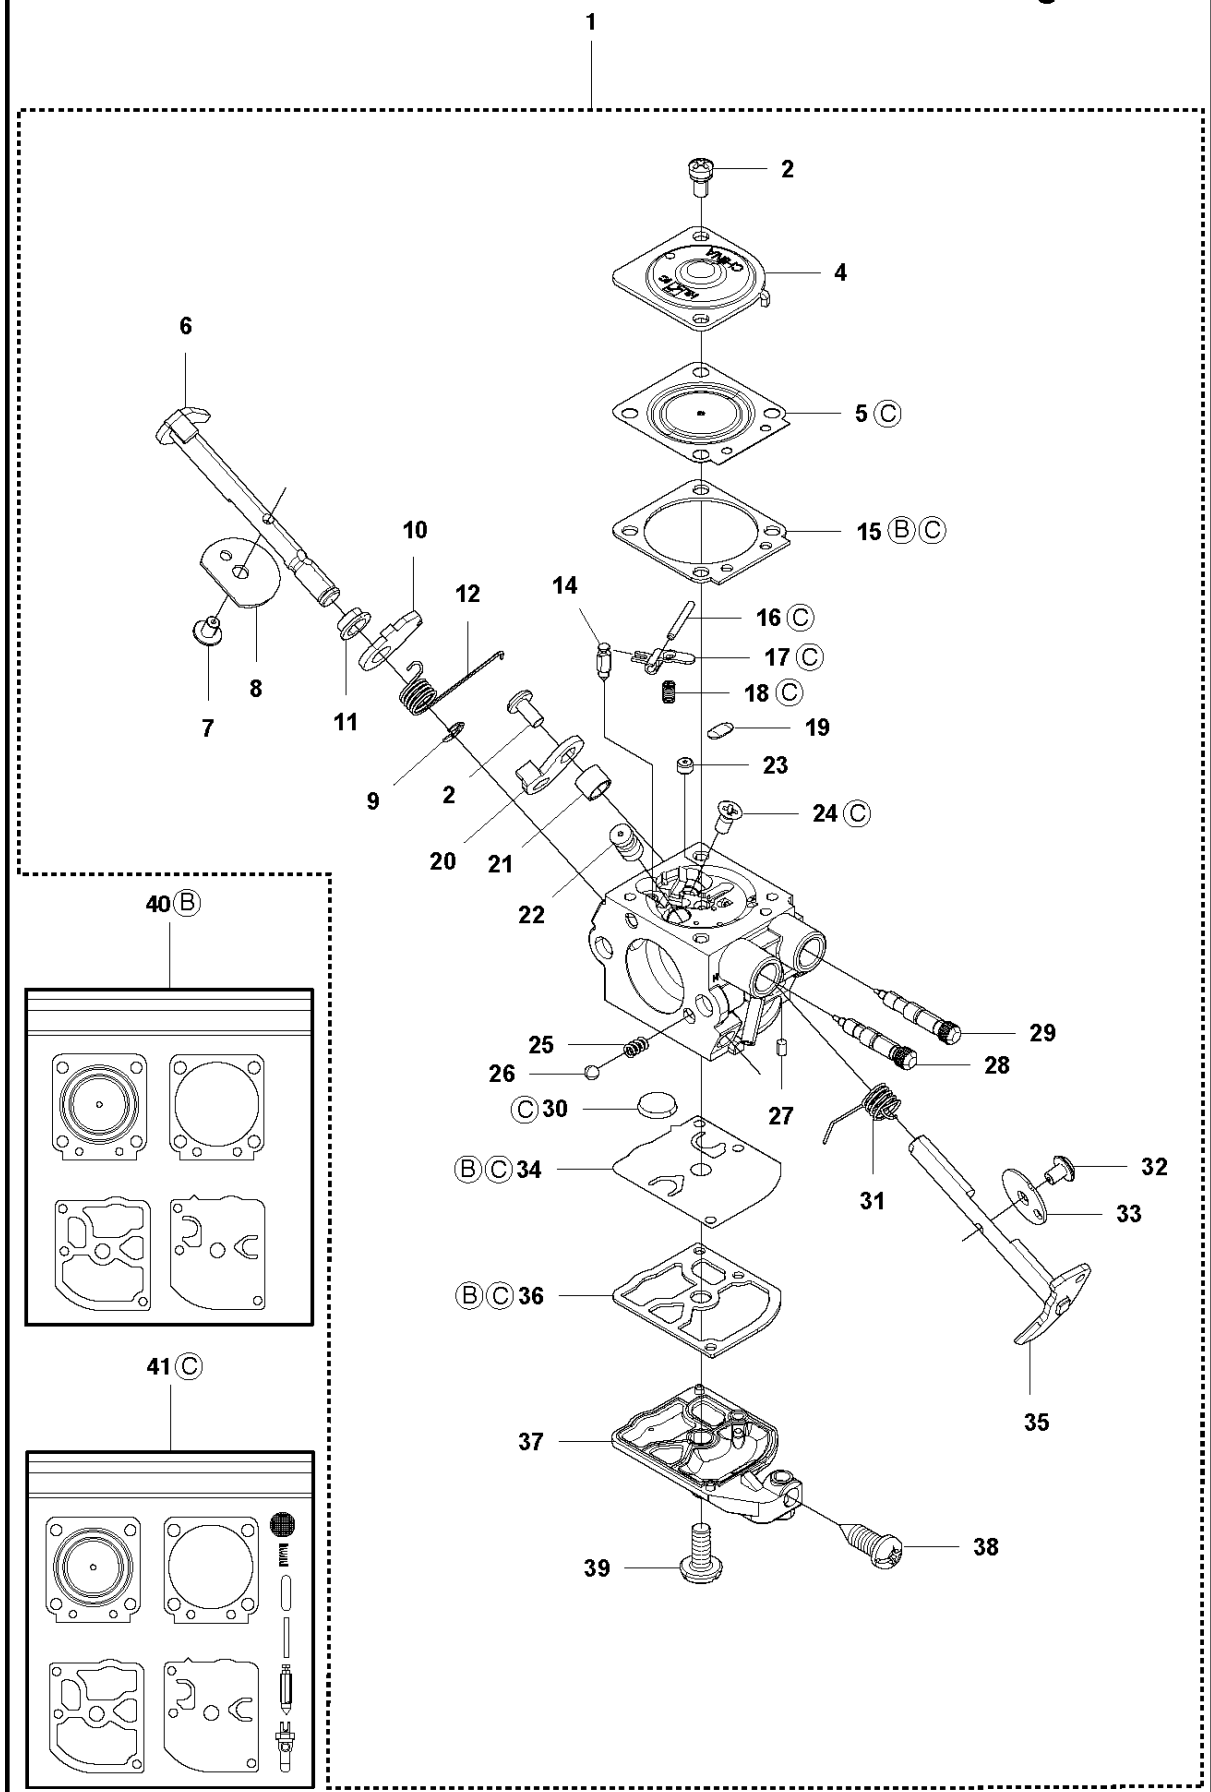

## CARBURETOR

323 RII, from 2012-01

Ref	Part No	Description	Remark	QTY	KIT
1	576 01 98-01	CARBURETTOR	Hualong HQ-2, only option for US	1	
2	576 02 42-01	SCREW		2	1
4	576 02 36-01	COVER		1	1
5	576 02 24-01	DIAPHRAGM ASSY		1	1
6	576 02 30-01	SHAFT ASSY		1	1
7	576 02 41-01	SCREW		1	1
8	576 02 32-01	CHOKE		1	1
9	576 02 48-01	E-CLIP		1	1
10	576 02 31-01	LEVER		1	1
11	576 02 35-01	BUSHING		1	1
12	576 02 33-01	SPRING		1	1
14	576 02 01-01	VALVE		1	1
15	576 02 37-01	GASKET		1	1
16	576 02 03-01	PIN		1	1
17	576 02 04-01	LEVER		1	1
18	576 02 05-01	SPRING		1	1
19	576 02 06-01	PLUG		1	1
20	576 02 28-01	LEVER		1	1
21	576 02 29-01	BUSHING		1	1
22	576 02 07-01	MAIN NOZZLE		1	1
23	576 02 08-01	CHECK VALVE		1	1
24	576 02 43-01	SCREW		1	1
25	576 02 34-01	SPRING		1	1
26	576 02 47-01	BALL		1	1
27	576 02 23-01	BAR		1	1
28	576 02 10-01	NEEDLE		1	1
29	576 02 11-01	NEEDLE		1	1
30	576 02 15-01	SCREEN		1	1
31	576 02 27-01	SPRING		1	1
32	576 02 40-01	SCREW		1	1
33	576 02 26-01	THROTTLE		1	1
34	576 02 39-01	DIAPHRAGM PUMP		1	1
35	576 02 25-01	SHAFT ASSY		1	1
36	576 02 38-01	GASKET		1	1
37	576 02 20-01	COVER		1	1
38	576 02 22-01	SCREW		1	1
39	576 02 44-01	SCREW		1	1
40	581 74 35-01	GASKET KIT		1	1
41	581 74 37-01	REPAIR KIT		1	1

## BEVEL GEAR

323 RII, from 2012-01

Ref	Part No	Description	Remark	QTY	KIT
1	537 19 92-02	BEVEL GEAR ASSY		1	
2	503 85 63-01	NUT		1	1
3	537 28 56-01	SUPPORT FLANGE		1	1
4	537 29 26-01	CUP		1	1
5	537 23 49-01	DRIVER ASSY		1	1
6	735 31 28-10	CIRCLIP		1	1
7	503 25 24-01	BALL BEARING		1	1
8	738 21 98-00	BALL BEARING		1	1
9	503 20 15-01	SCREW		1	1
10	503 20 14-12	SCREW IHSCFMO		1	1
11	503 20 07-25	SCREW IHSCFM		1	1
12	738 21 99-00	BALL BEARING		1	1
13	738 21 99-02	BALL BEARING		1	1
14	735 31 11-00	CIRCLIP		1	1
15	735 31 25-10	CIRCLIP		1	1
16	725 23 70-51	SCREW		1	18
17	503 20 07-12	SCREW IHSCFM		1	18
18	574 30 69-01	CLAMP	Captive screws	1	
20	537 33 37-01	GEAR HOUSING		1	