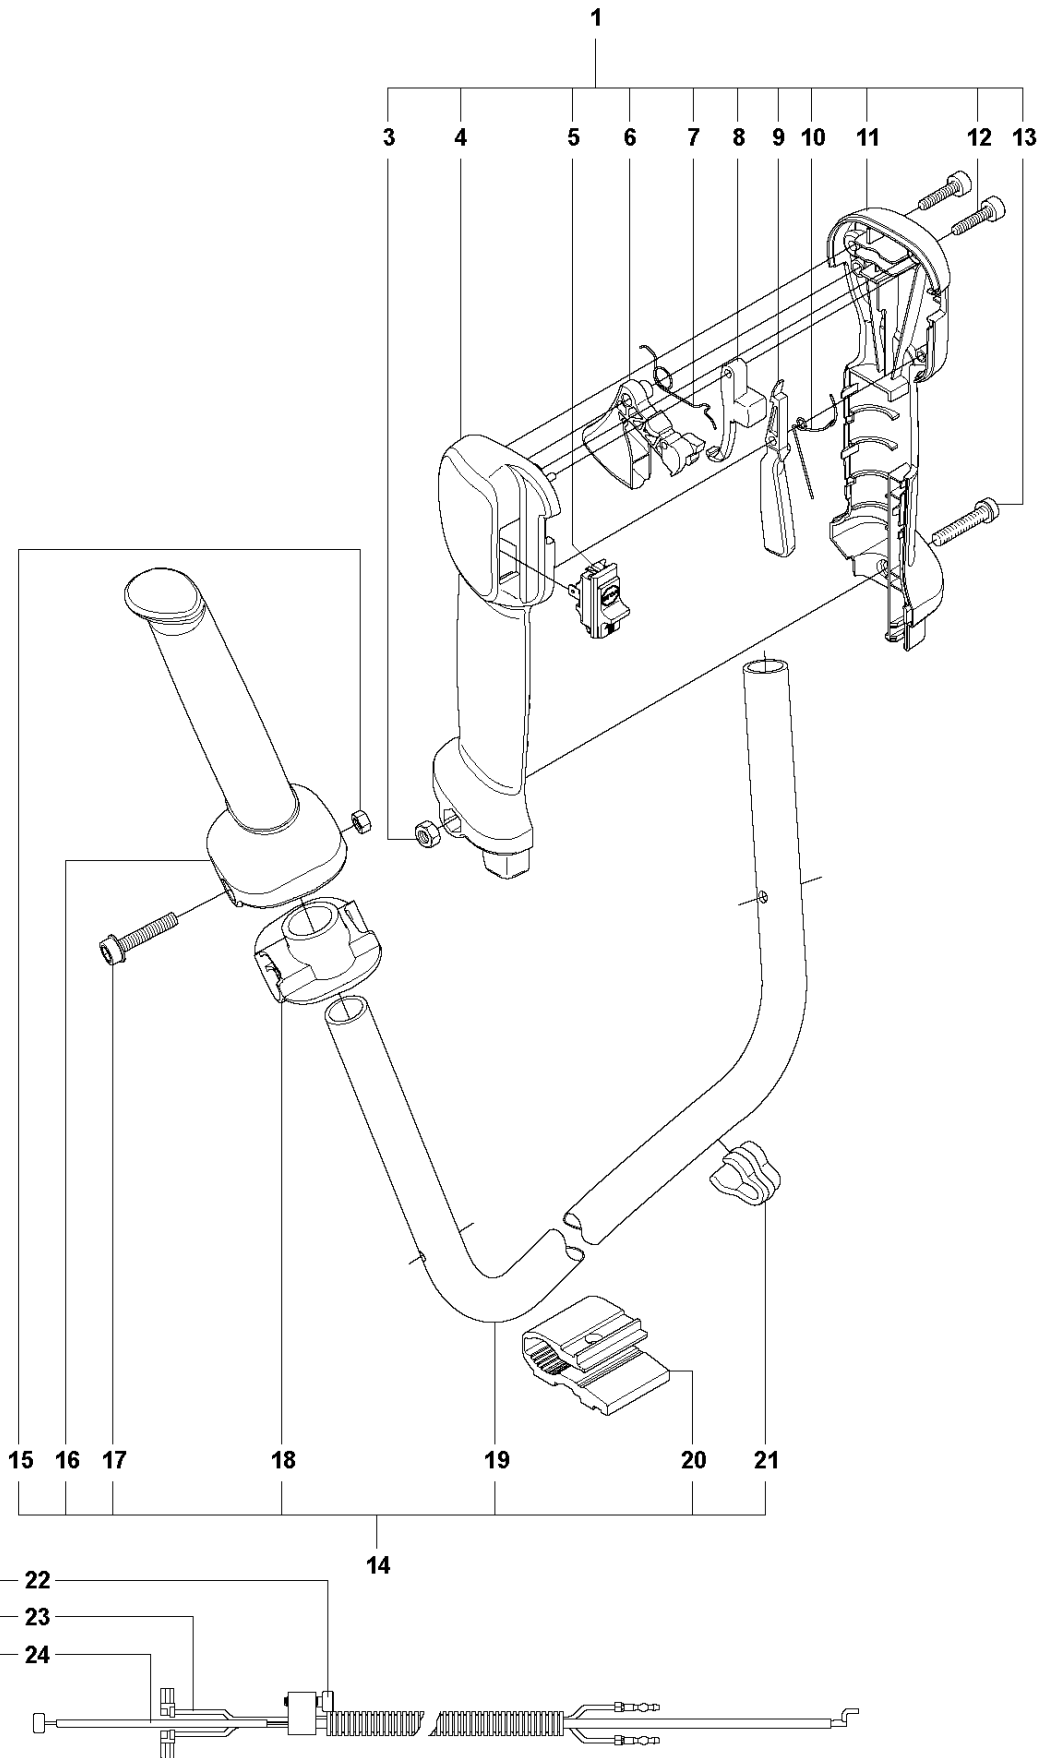

F 323RII, 327Rx
THROTTLE CONTROLS & HANDLE BAR

HANDLE & CONTROLS

323 RII, from 2012-01

Ref	Part No	Description	Remark	QTY	KIT
1	537 42 45-13	HANDLE SYSTEM		1	
2	502 65 41-01	THROTTLE CABLE		1	
3	503 22 10-13	HEXAGON NUT		1	1
4	537 16 02-03	HANDLE HALF	323 RII	1	1
5	537 41 90-01	SWITCH		1	1
6	506 49 77-01	THROTTLE CONTROL		1	9
7	537 17 42-01	SPRING THROTTLE TRIG		1	1
8	537 16 07-01	STARTER THROTTLE LOC		1	1
9	506 49 77-01	THROTTLE CONTROL		1	1,6
10	537 17 43-01	SPRING		1	1
11	537 16 03-01	HANDLE HALF	323 RII	1	1
12	503 21 66-18	SCREW IHSCCT		2	1
13	503 20 07-35	SCREW IHSCFM		1	1
14	503 72 43-09	HANDLEBAR		1	
15	731 23 14-01	HEXAGON NUT		1	14
16	537 17 28-01	HANDLE		1	14
17	503 20 02-45	SCREW IHSCFM		1	14
18	537 17 29-01	COVER		1	14
19	502 19 95-03	HANDLEBAR	High (323 RII)	1	14
20	503 75 00-01	HANDLEBAR BRACKET		1	14
21	502 21 12-01	STAPLE		1	14
22	503 21 66-18	SCREW IHSCCT		1	2
23	502 53 16-02	SHORT CIRCUIT CABLE		1	2
24	537 17 39-01	THROTTLE WIRE ASSY		1	2