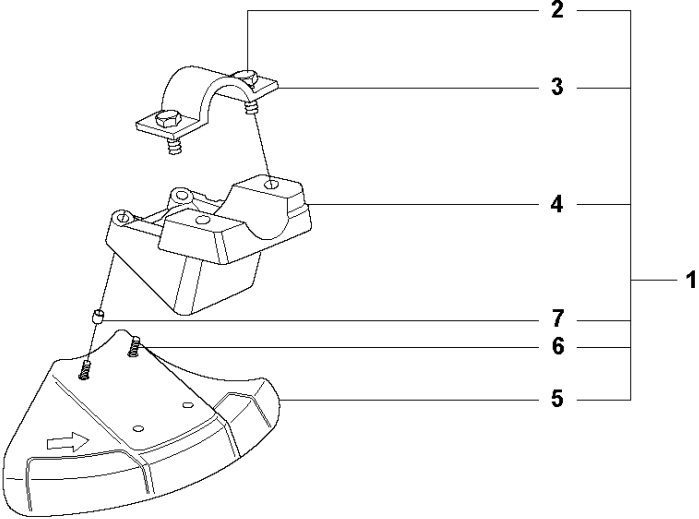

S 327LS, LX, LDX, RX, RDX, RJX, 323RII
ACCESSORIES

ACCESSORIES

323 RII, from 2012-01

Ref	Part No	Description	Remark	QTY	KIT
1	544 04 42-10	ACCESSORY BAG	Captive screws 323RII, 327Rx	1	
2	573 99 43-04	SCREW IHSCFMO	Captive screws	2	1
3	574 56 80-01	CLAMP	Captive screws	1	1
4	537 29 34-01	ADAPTER		1	1
5	574 56 49-02	BLADE GUARD	Captive screws	1	1
6	503 20 03-16	SCREW IHSCFM	Captive screws	4	1
7	574 03 95-01	LOCK NUT	Captive screws	4	1
8	503 97 71-01	TRIMMER GUARD	327Lx, 327LDx	1	
9	503 21 07-16	SCREW IH SCT		1	8
10	503 79 88-01	BLADE		1	8
11	503 93 42-02	COMBI GUARD	323RII, 327Rx	1	
12	503 21 07-16	SCREW IH SCT		1	11
13	503 79 88-01	BLADE		1	11