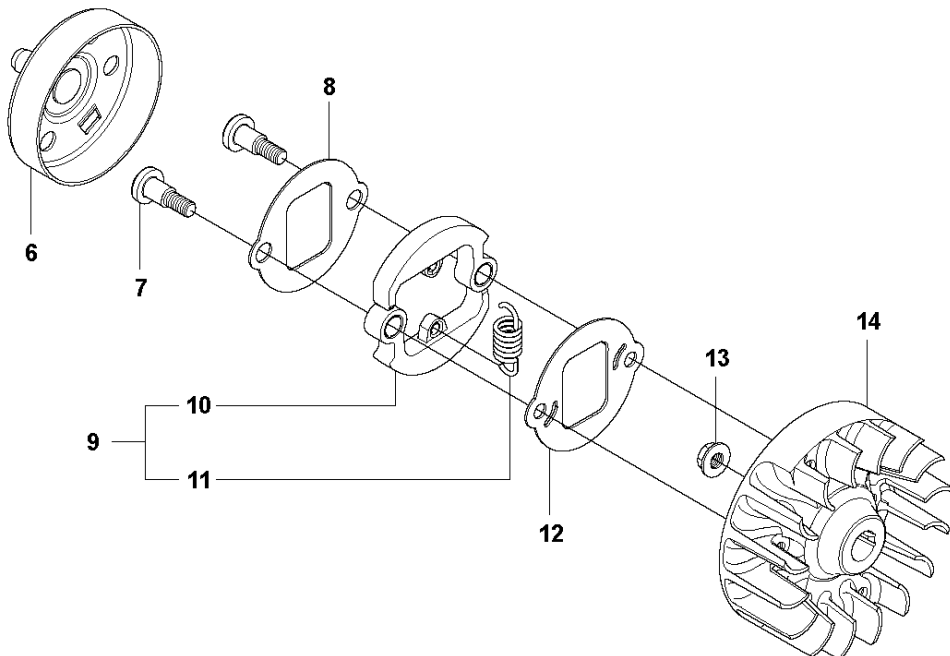

M 327LS, LX, LDX, RX, RDX, RJX, 323RII
IGNITION & CLUTCH

IGNITION SYSTEM & CLUTCH

323 RII, from 2012-01

Ref	Part No	Description	Remark	QTY	KIT
1	502 49 36-01	SHORT CIRCUIT CABLE		1	
2	537 43 43-01	SPARK PLUG CAP		1	
3	503 23 51-09	SPARK PLUG	Champion RCJ 6Y	1	
4	544 12 70-01	IGNITION MODULE		1	
5	503 21 66-18	SCREW IHCT		2	
6	537 23 75-01	CLUTCH DRUM ASSY		1	
7	503 84 29-02	SCREW		2	
8	537 04 67-02	WASHER		1	
9	537 03 22-01	CLUTCH ASSY		1	
10	503 84 28-01	CLUTCH SHOE		2	9
11	503 81 60-01	CLUTCH SPRING		1	9
12	537 04 68-02	WASHER		1	
13	731 71 16-51	HEXAGON NUT FLANGE		1	
14	537 24 96-02	FLYWHEEL		1	
15	501 48 56-01	CONTACT SPRING		1