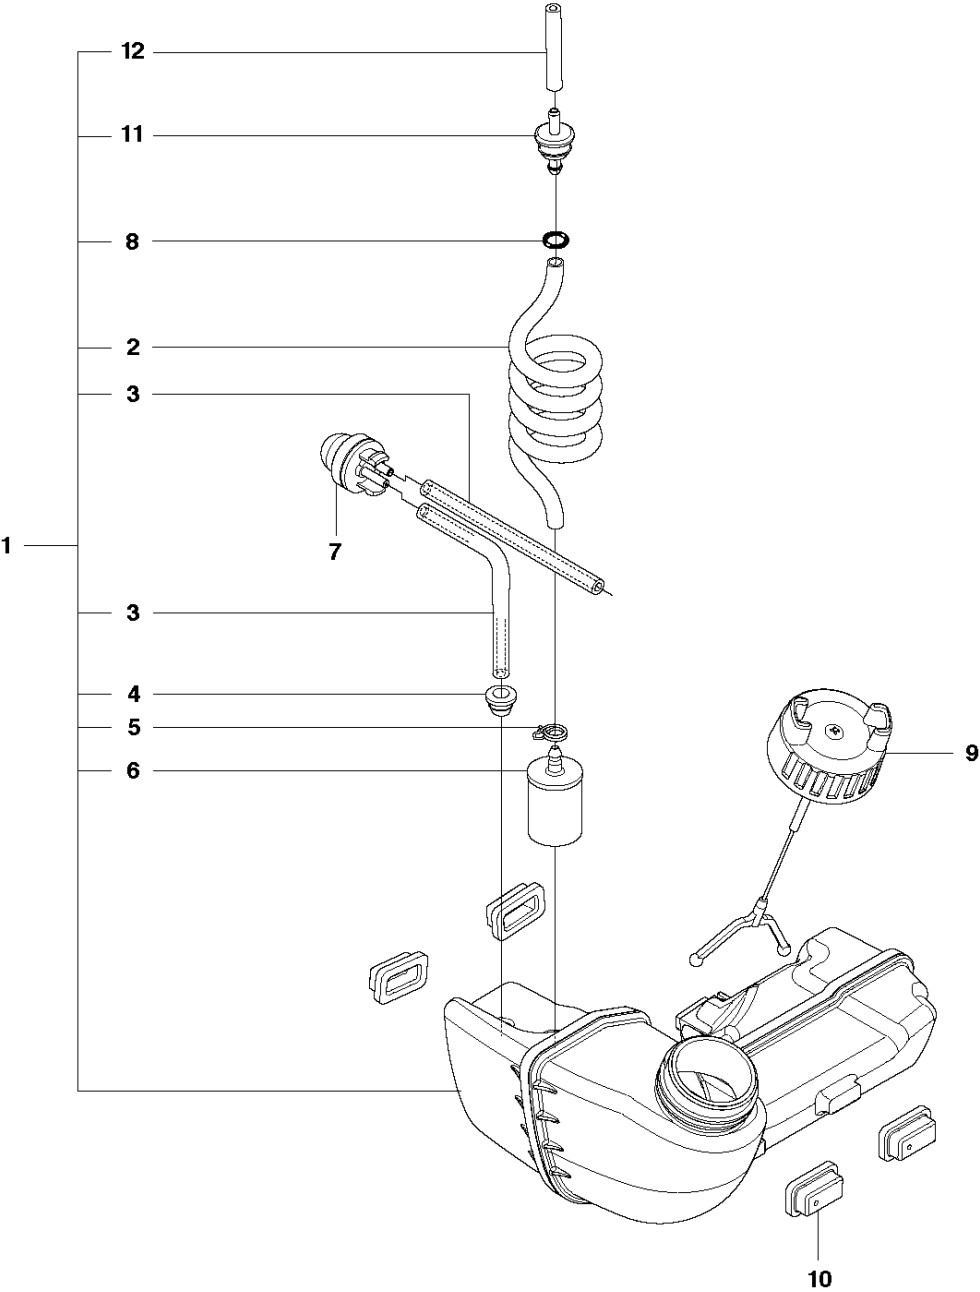

L 327LS, LX, LDX, RX, RDX, RJX, 323RII
FUEL TANK

FUEL TANK

323 RII, from 2012-01

Ref	Part No	Description	Remark	QTY	KIT
1	584 25 80-01	FUEL TANK ASSY		1	
2	581 75 62-01	FUEL HOSE		1	1
3	537 04 24-01	FUEL HOSE		2	1
4	503 73 58-01	BUSHING		1	1
5	504 02 24-01	HOSE CLAMP		1	1
6	503 44 32-01	FUEL FILTER		1	1
7	503 93 66-01	PURGE		1	
8	537 18 49-01	O-RING		1	1
9	544 88 97-02	TANK CAP		1	
10	503 91 10-01	SUSPENSION		4	
11	578 29 56-01	HOSE NIPPLE		1	1
12	578 90 68-02	FUEL HOSE		1