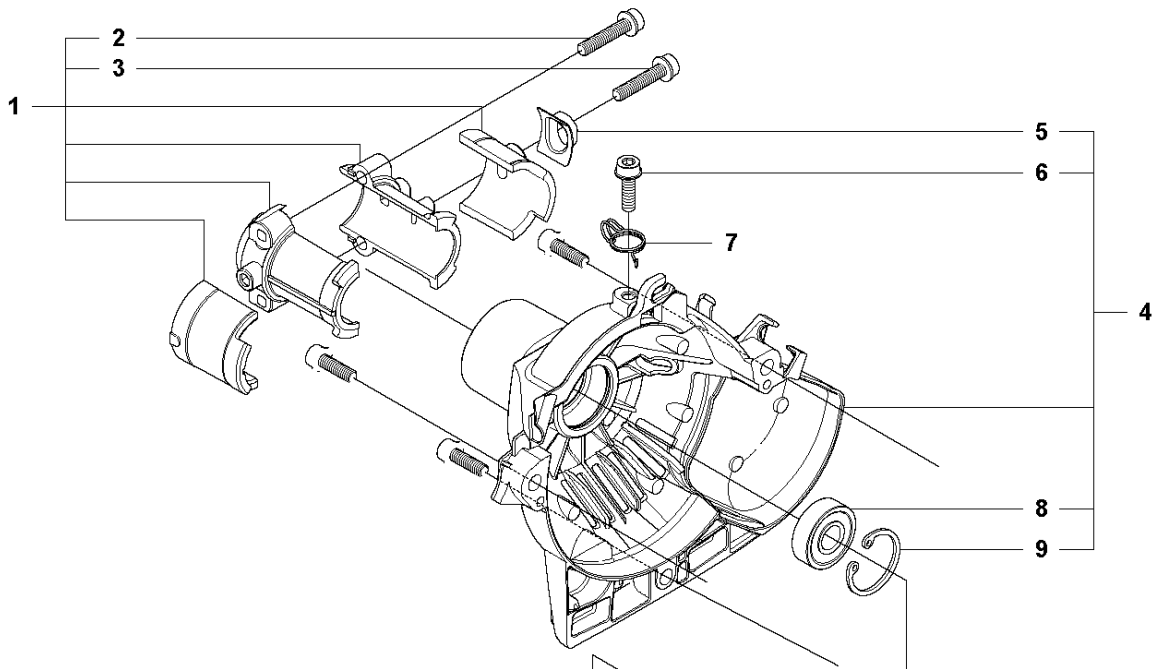

P 327LS, LX, LDX, RX, RDX, RJX, 323RII
CRANK CASE

CRANKCASE

323 RII, from 2012-01

Ref	Part No	Description	Remark	QTY	KIT
1	537 30 96-01	COMPRESSION SLEEVE		1	
2	503 21 68-25	SCREW IHSCFT		1	1
3	503 21 68-25	SCREW IHSCFT		1	1
4	537 04 12-09	CLUTCH COVER		1	
5	537 42 50-01	PROTECTIVE PLATE		1	4
6	503 20 03-16	SCREW IHSCFM	M5x16	1	4
7	537 07 36-01	SPRING		1	
8	503 25 05-01	BALL BEARING		1	4
9	537 33 67-01	CIRCLIP		1	4
10	537 08 52-03	CRANKCASE		1	
11	503 20 03-16	SCREW IHSCFM		1	10
12	537 06 69-01	GASKET		1	10
13	537 08 85-01	GASKET		1	10
14	537 06 68-01	INSERT CRANKCASE		1	10
15	503 20 03-16	SCREW IHSCFM		1	10
16	503 20 03-16	SCREW IHSCFM		1	10
17	503 21 66-18	SCREW IHSCFT		1	10
18	503 20 03-16	SCREW IHSCFM		1	10
19	503 21 66-18	SCREW IHSCFT		1	10
20	503 20 03-16	SCREW IHSCFM		1	10
21	503 21 77-16	SCREW IHSCFT		1	10
22	503 20 14-12	SCREW IHSCFMO	M5x12	1	10
23	503 20 03-16	SCREW IHSCFM		1	10