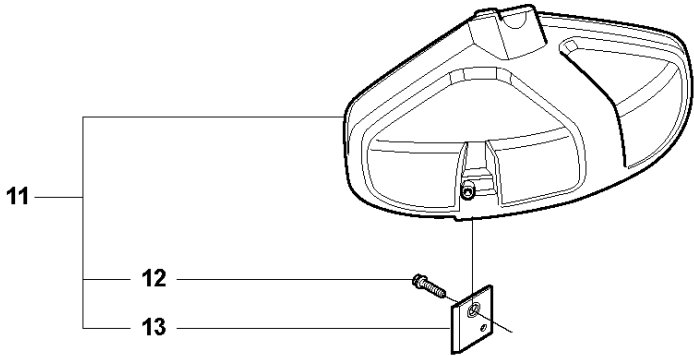

S 327LS, LX, LDX, RX, RDX, RJX, 323RII
ACCESSORIES

ACCESSORIES

323 RII, from 2012-01

Ref	Part No	Description	Remark	QTY	KIT
1	544 04 42-10	ACCESSORY BAG	Captive screws 323RII, 327Rx	1	
2	573 99 43-04	SCREW IHSCFMO	Captive screws	2	1
3	574 56 80-01	CLAMP	Captive screws	1	1
4	537 29 34-01	ADAPTER		1	1
5	574 56 49-02	BLADE GUARD	Captive screws	1	1
6	503 20 03-16	SCREW IHSCFM	Captive screws	4	1
7	574 03 95-01	LOCK NUT	Captive screws	4	1
8	503 97 71-01	TRIMMER GUARD	327Lx, 327LDx	1	
9	503 21 07-16	SCREW IH SCT		1	8
10	503 79 88-01	BLADE		1	8
11	503 93 42-02	COMBI GUARD	323RII, 327Rx	1	
12	503 21 07-16	SCREW IH SCT		1	11
13	503 79 88-01	BLADE		1	11