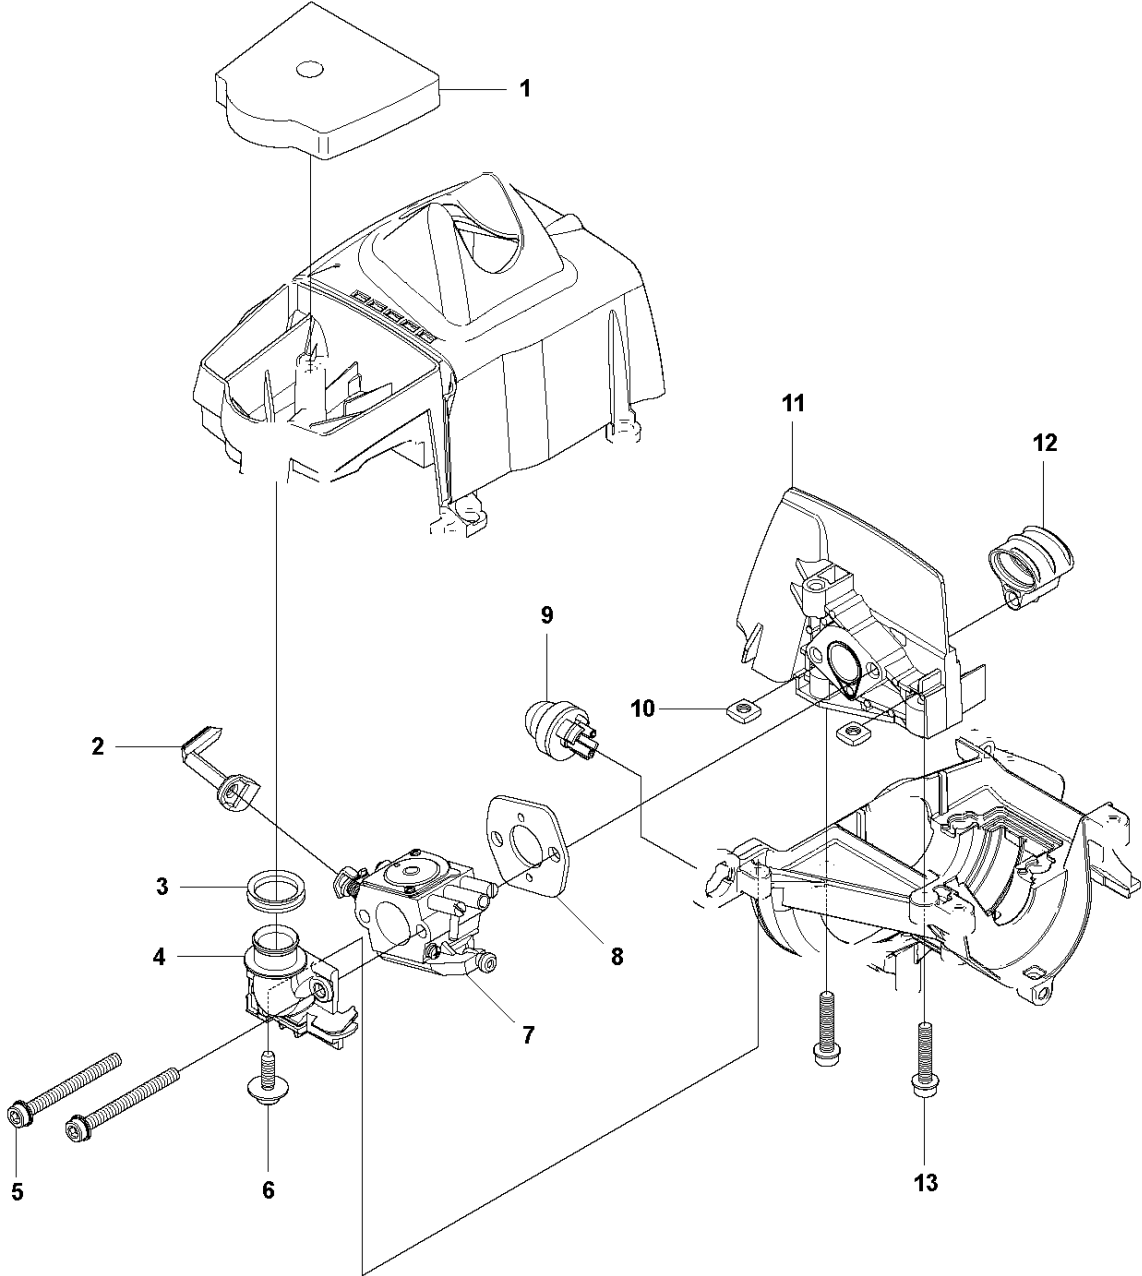

J 327LX, LDX, RX, RDX, RJX, LX, 323RII
CARBURETOR & AIR FILTER

CARBURETOR & AIR FILTER

323 RII, from 2012-01

Ref	Part No	Description	Remark	QTY KIT
1	537 14 31-01	AIR FILTER ASSY		1
2	503 96 25-01	CHOKE CONTROL		1
3	740 68 11-21	V-RING		1
4	502 49 90-01	BRACKET		1
5	503 21 75-50	SCREW IHSCFT		2
6	503 21 77-16	SCREW IHSCFT		1
7	503 28 34-01	CARBURETTOR	Zama C1Q-EL24, NOT FOR US	1
7	576 01 98-01	CARBURETTOR	Hualong HQ-2, only option for US	1
8	503 49 71-01	GASKET		1
9	503 93 66-01	PURGE		1
10	503 22 65-04	SQUARE NUT		2
11	503 91 09-01	INSULATION WALL		1
12	503 94 26-01	INLET PIPE		1
13	503 20 03-25	SCREW IHSCFM		2
14	505 27 10-01	FILTER		1