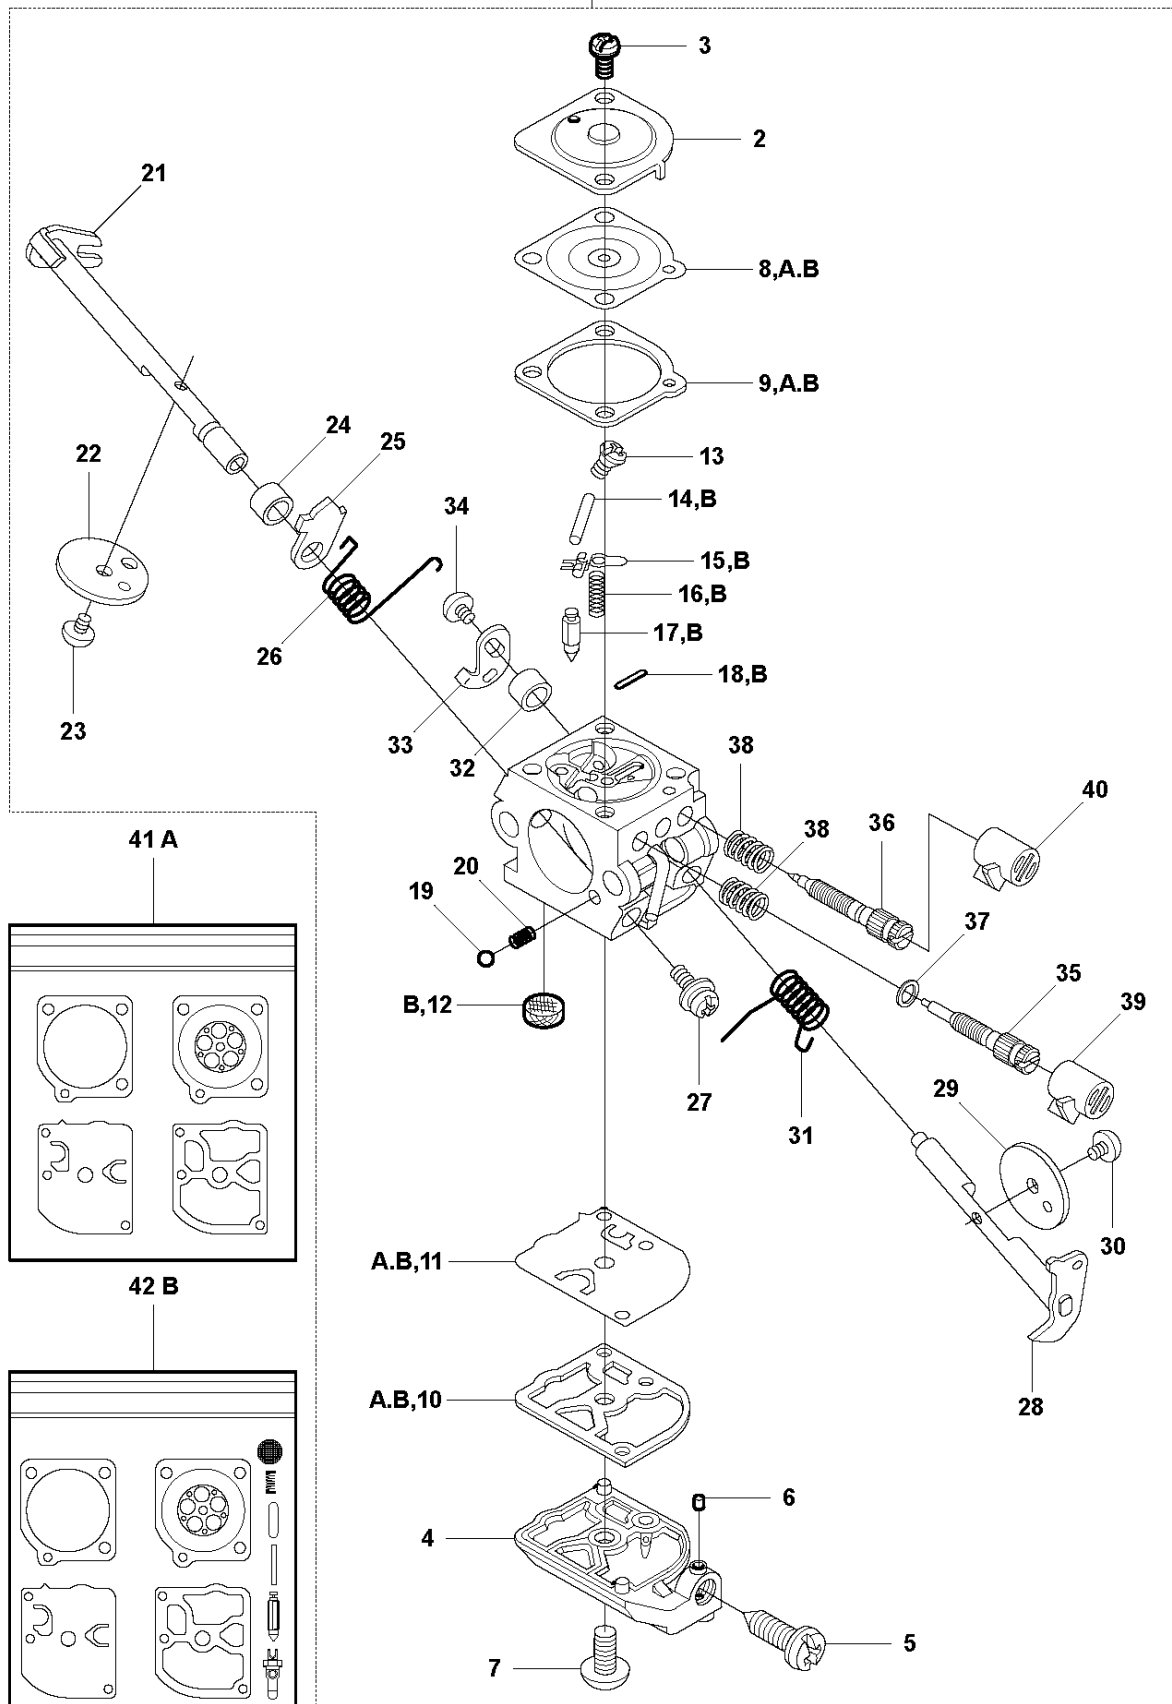

R 327LS, LX, LDX, RX, RDX, RJX, 323RII
CARBURETOR (not for US)

Zama C1Q-EL24

CARBURETOR, NOT FOR US

323 RII, from 2012-01

Ref	Part No	Description	Remark	QTY	KIT
1	503 28 34-01	CARBURETTOR	Zama C1Q-EL24, NOT FOR US	1	
2	503 97 43-01	COVER		1	1
3	503 48 05-01	SCREW		2	1
4	537 02 02-01	COVER		1	1
5	537 02 07-01	SCREW		1	1
6	503 48 11-01	PIECE		1	1
7	503 47 96-01	SCREW		1	1
8	537 04 89-01	DIAPHRAGM		1	1,A,B
9	537 02 04-01	GASKET		1	1,A,B
10	537 02 01-01	GASKET		1	1,A,B
11	537 02 00-01	DIAPHRAGM PUMP		1	1,A,B
12	503 53 57-01	STRAINER		1	1,B
13	503 48 01-01	SCREW		1	1
14	503 48 00-01	PIN RETAINING SCREW		1	1,B
15	503 66 59-01	LEVER		1	1,B
16	537 02 03-01	SPRING		1	1,B
17	503 47 97-01	VALVE		1	1,B
18	537 02 08-01	PLUG		1	1,B
19	537 01 25-01	BALL		1	1
20	537 01 26-01	SPRING		1	1
21	537 02 09-01	SHAFT ASSY		1	1
22	537 37 03-01	VALVE		1	1
23	503 48 18-01	SCREW		1	1
24	503 48 19-01	COLLAR		1	1
25	537 04 90-01	LEVER		1	1
26	537 02 10-01	SPRING		1	1
27	503 75 53-01	SCREW		1	1
28	537 01 96-01	SHAFT ASSY		1	1
29	537 01 99-01	VALVE		1	1
30	503 47 92-01	SCREW		1	1
31	537 01 97-01	SPRING		1	1
32	503 47 89-01	COLLAR		1	1
33	537 01 98-01	LEVER		1	1
34	503 47 90-01	SCREW		1	1
35	537 02 06-01	SCREW		1	1
36	537 12 78-01	SCREW		1	1
37	503 97 40-01	WASHER		1	1
38	503 48 08-01	SPRING		1	1
39	537 02 16-01	LIMITER CAP		1	1
40	537 02 16-01	LIMITER CAP		1	1
41,A	531 00 45-52	GASKET KIT		1	
42,B	531 00 45-53	GASKET KIT		1