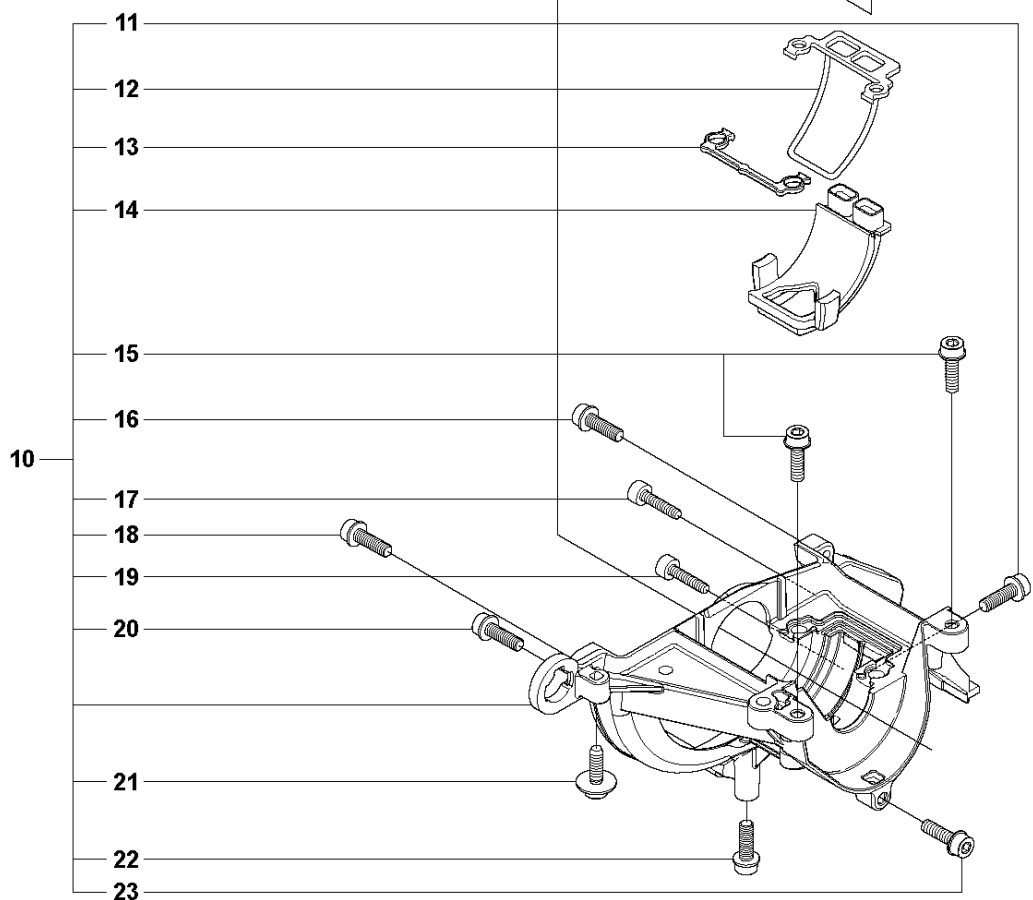

P 327LS, LX, LDX, RX, RDX, RJX, 323RII
CRANK CASE

CRANKCASE

323 RII, from 2012-01

Ref	Part No	Description	Remark	QTY	KIT
1	537 30 96-01	COMPRESSION SLEEVE		1	
2	503 21 68-25	SCREW IHSCFT		1	1
3	503 21 68-25	SCREW IHSCFT		1	1
4	537 04 12-09	CLUTCH COVER		1	
5	537 42 50-01	PROTECTIVE PLATE		1	4
6	503 20 03-16	SCREW IHSCFM	M5x16	1	4
7	537 07 36-01	SPRING		1	
8	503 25 05-01	BALL BEARING		1	4
9	537 33 67-01	CIRCLIP		1	4
10	537 08 52-03	CRANKCASE		1	
11	503 20 03-16	SCREW IHSCFM		1	10
12	537 06 69-01	GASKET		1	10
13	537 08 85-01	GASKET		1	10
14	537 06 68-01	INSERT CRANKCASE		1	10
15	503 20 03-16	SCREW IHSCFM		1	10
16	503 20 03-16	SCREW IHSCFM		1	10
17	503 21 66-18	SCREW IHSCFT		1	10
18	503 20 03-16	SCREW IHSCFM		1	10
19	503 21 66-18	SCREW IHSCFT		1	10
20	503 20 03-16	SCREW IHSCFM		1	10
21	503 21 77-16	SCREW IHSCFT		1	10
22	503 20 14-12	SCREW IHSCFMO	M5x12	1	10
23	503 20 03-16	SCREW IHSCFM		1	10