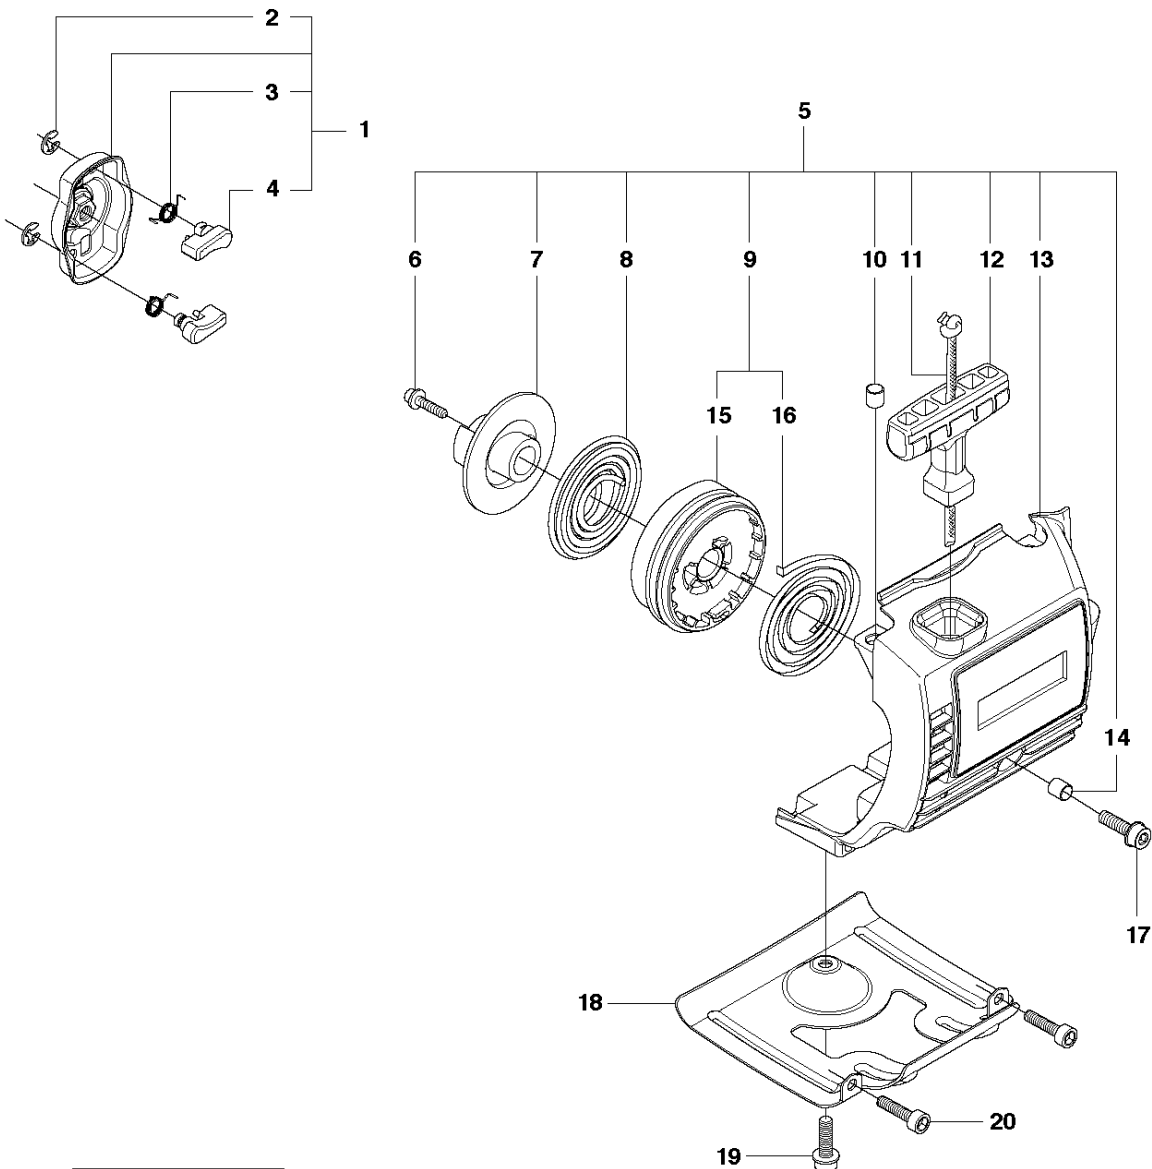

K1 327LX, LDX, RX, RDX, RJX, 323RII
STARTER

21

22

24

23

25

STARTER

323 RII, from 2012-01

Ref	Part No	Description	Remark	QTY	KIT
1	503 87 33-05	STARTER PAWL		1	
2	735 31 08-20	E-CLIP		2	1
3	503 87 36-01	SPRING		2	1
4	503 87 35-02	STARTER PAWL		2	1
5	544 07 11-02	STARTER ASSY		1	
6	503 21 77-25	SCREW IHSC T		1	5
7	544 03 87-02	DRIVER		1	5
8	544 03 88-02	SPRING		1	5
9	544 16 65-01	STARTER PULLEY ASSY		1	5
10	537 37 93-02	SPACING SLEEVE		2	5
11	503 85 89-01	STARTER ROPE		1	5
12	537 00 84-01	STARTER HANDLE		1	5
13	537 41 16-01	STARTER HOUSING		1	5
14	537 37 93-02	SPACING SLEEVE		1	5
15	544 03 86-01	STARTER PULLEY		1	5, 9
16	503 85 90-01	RECOIL SPRING		1	5, 9
17	503 20 03-16	SCREW IHSCFM	M5x16	1	
18	537 03 41-01	PROTECTIVE PLATE		1	
19	503 20 14-12	SCREW IHSCFMO	M5x12	1	
20	503 21 66-18	SCREW IHSC T		2	
21	537 35 34-56	LABEL	327LDx	1	
22	537 35 34-57	LABEL	327RJx	1	
23	537 35 34-58	LABEL	323RII	1	
24	537 35 34-59	LABEL	327Rx	1	
25	537 35 34-60	LABEL	327RDx	1