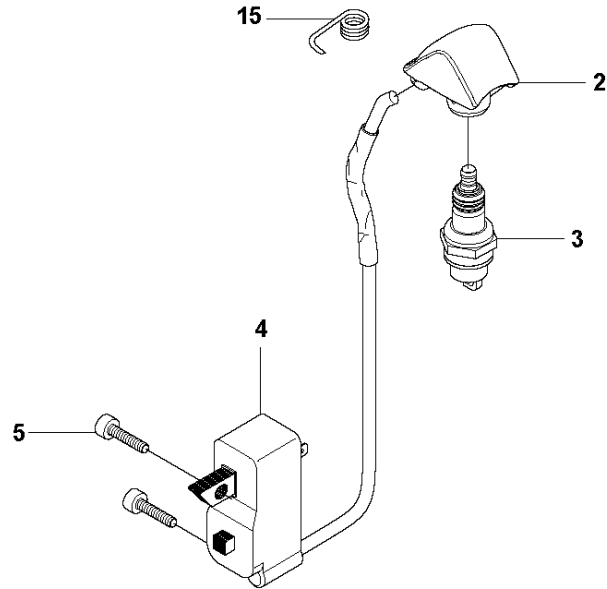

M 327LS, LX, LDX, RX, RDX, RJX, 323RII
IGNITION & CLUTCH

IGNITION SYSTEM & CLUTCH

323 RII, from 2012-01

Ref	Part No	Description	Remark	QTY	KIT
1	502 49 36-01	SHORT CIRCUIT CABLE		1	
2	537 43 43-01	SPARK PLUG CAP		1	
3	503 23 51-09	SPARK PLUG	Champion RCJ 6Y	1	
4	544 12 70-01	IGNITION MODULE		1	
5	503 21 66-18	SCREW IHCT		2	
6	537 23 75-01	CLUTCH DRUM ASSY		1	
7	503 84 29-02	SCREW		2	
8	537 04 67-02	WASHER		1	
9	537 03 22-01	CLUTCH ASSY		1	
10	503 84 28-01	CLUTCH SHOE		2	9
11	503 81 60-01	CLUTCH SPRING		1	9
12	537 04 68-02	WASHER		1	
13	731 71 16-51	HEXAGON NUT FLANGE		1	
14	537 24 96-02	FLYWHEEL		1	
15	501 48 56-01	CONTACT SPRING		1