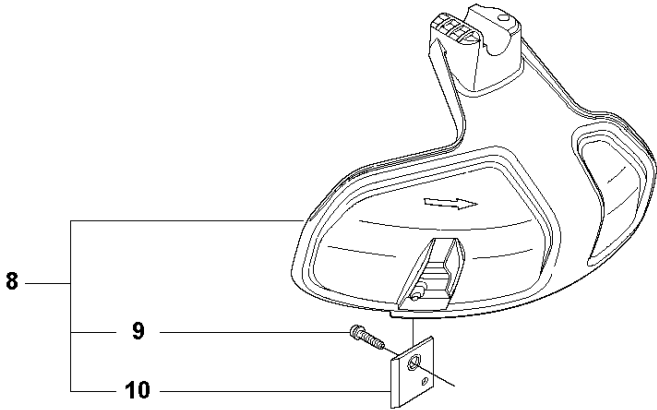

S 327LS, LX, LDX, RX, RDX, RJX, 323RII
ACCESSORIES

ACCESSORIES

323 RII, from 2012-01

Ref	Part No	Description	Remark	QTY	KIT
1	544 04 42-10	ACCESSORY BAG	Captive screws 323RII, 327Rx	1	
2	573 99 43-04	SCREW IHSCFMO	Captive screws	2	1
3	574 56 80-01	CLAMP	Captive screws	1	1
4	537 29 34-01	ADAPTER		1	1
5	574 56 49-02	BLADE GUARD	Captive screws	1	1
6	503 20 03-16	SCREW IHSCFM	Captive screws	4	1
7	574 03 95-01	LOCK NUT	Captive screws	4	1
8	503 97 71-01	TRIMMER GUARD	327Lx, 327LDx	1	
9	503 21 07-16	SCREW IH SCT		1	8
10	503 79 88-01	BLADE		1	8
11	503 93 42-02	COMBI GUARD	323RII, 327Rx	1	
12	503 21 07-16	SCREW IH SCT		1	11
13	503 79 88-01	BLADE		1	11