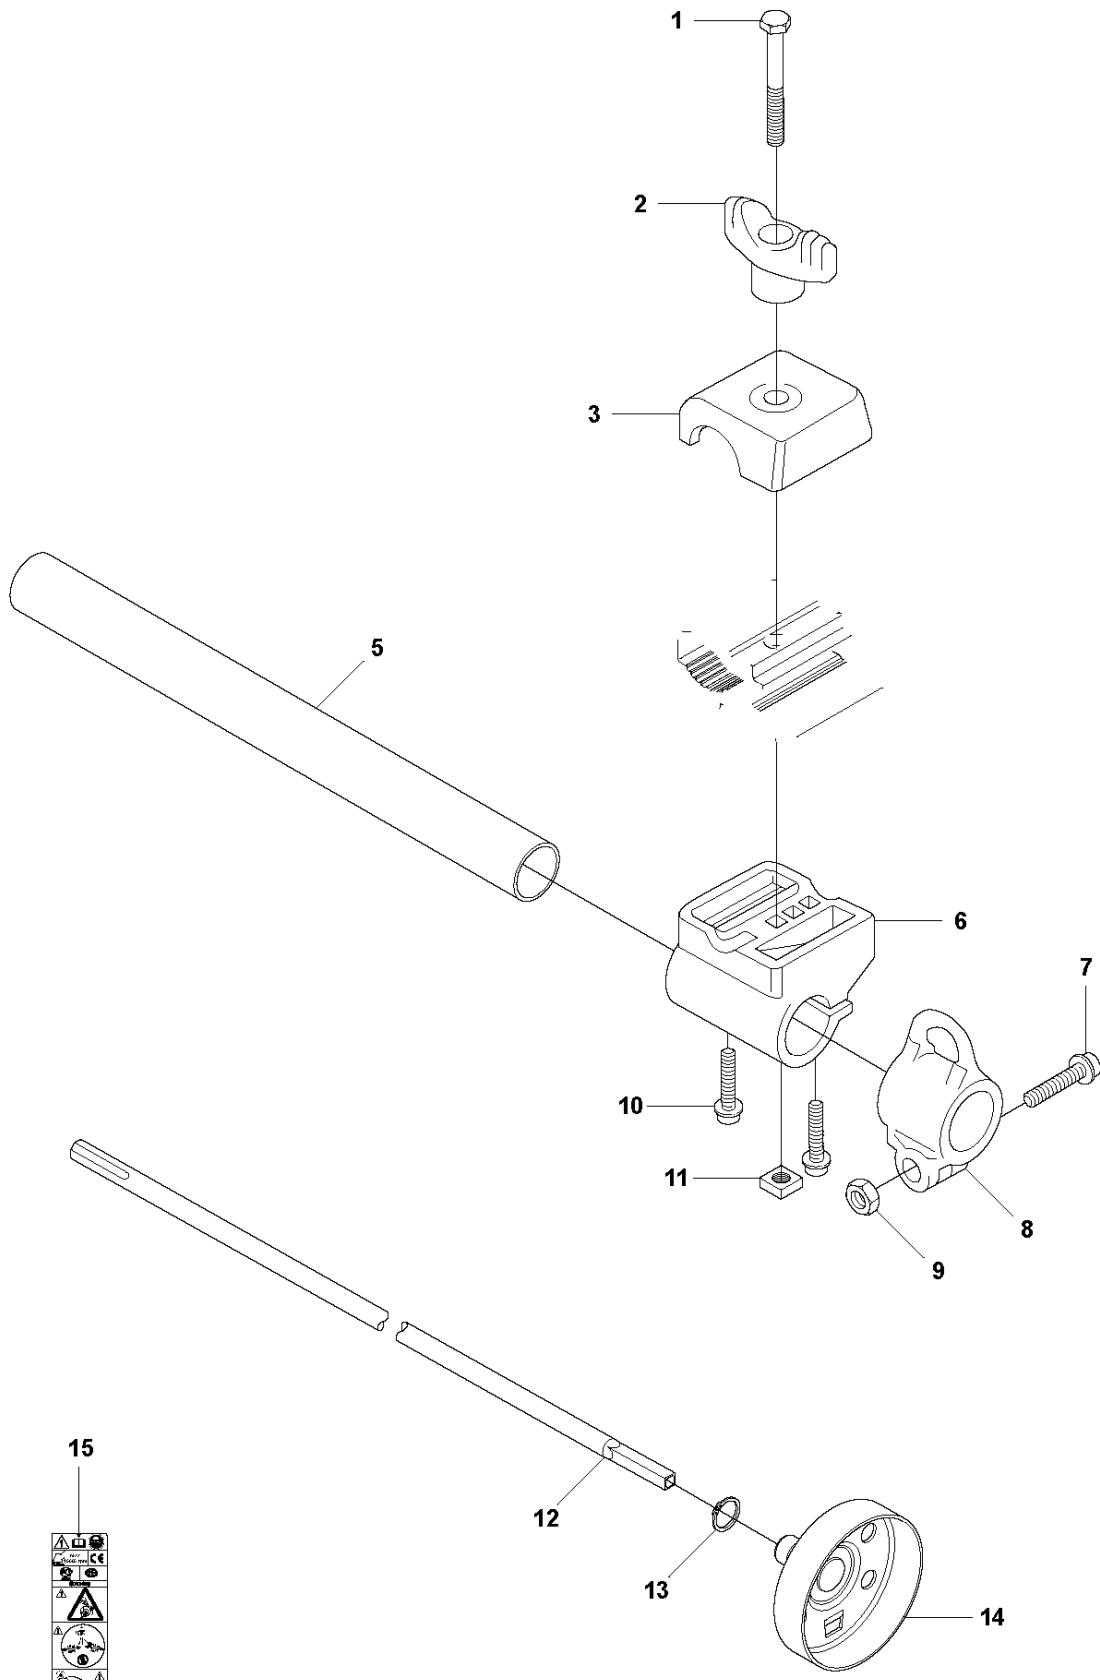

D 323RII
SHAFT

SHAFT

323 RII, from 2012-01

Ref	Part No	Description	Remark	QTY KIT
1	725 23 86-51	SCREW EHHM		1
2	503 87 90-01	KNOB		1
3	503 72 29-01	COVER		1
5	503 88 88-01	TUBE		1
6	503 88 23-01	BRACKET		1
7	503 20 07-16	SCREW IHSCFM		1
8	503 94 10-01	HOOK		1
9	731 23 14-01	HEXAGON NUT		1
10	503 21 75-25	SCREW IHSCFT		2
11	502 19 71-01	SQUARE NUT		1
12	537 23 48-01	DRIVE SHAFT		1
13	735 31 12-00	CIRCLIP		1
14	537 23 75-01	CLUTCH DRUM ASSY		1
15	589 29 51-01	LABEL		1