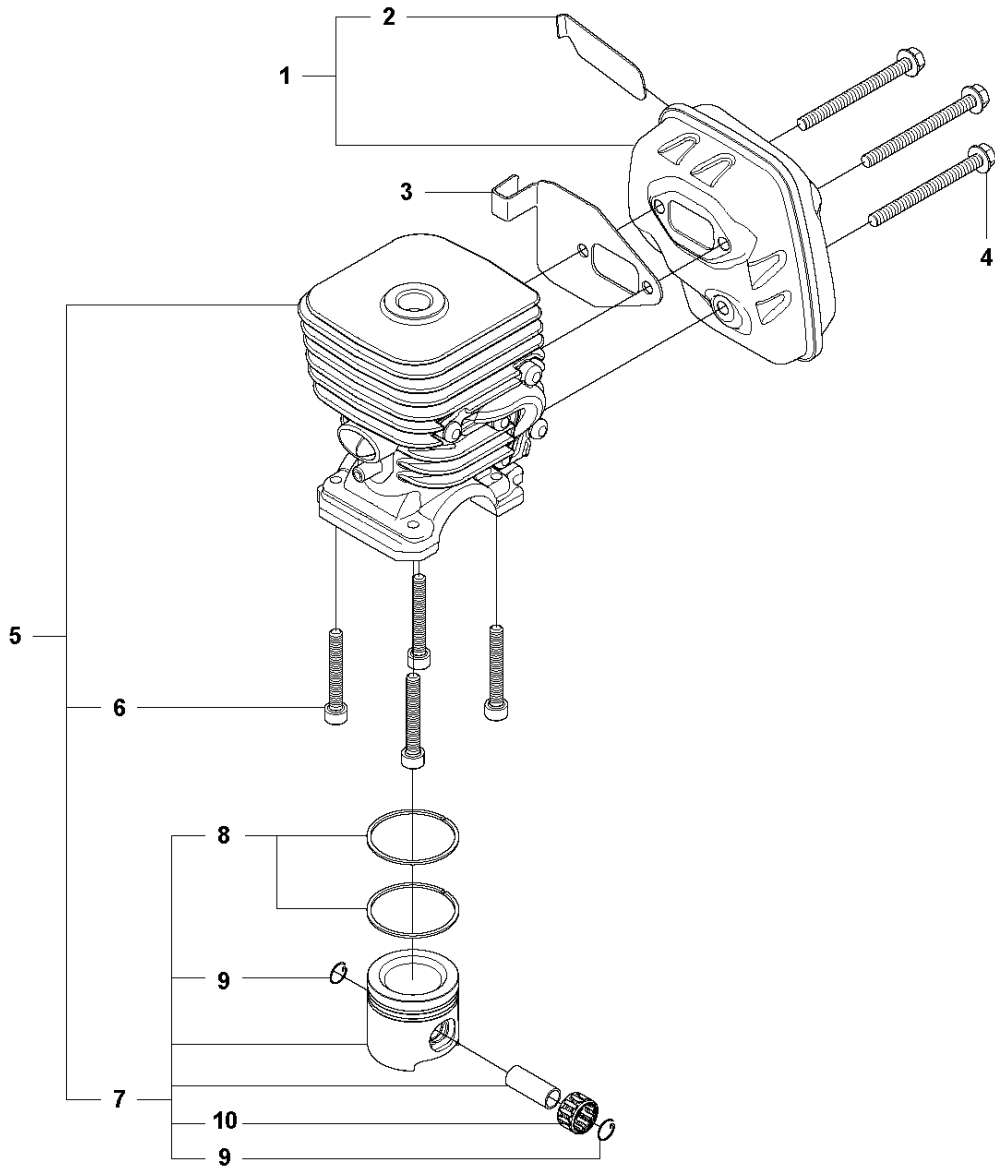

N 327LS, LX, LDX, RX, RDX, RJX, 323RII
CYLINDER PISTON & MUFFLER

CYLINDER, PISTON & MUFFLER

323 RII, from 2012-01

Ref	Part No	Description	Remark	QTY KIT	
1	537 22 17-04	MUFFLER ASSY	Cat.	1	
2	537 22 18-01	SPARK ARRESTER SCREEN		1	1
3	537 01 41-01	GASKET		1	
4	502 07 81-01	SCREW EHHFM		3	
5	537 08 51-03	CYLINDER	Ø=34mm	1	
6	503 20 07-35	SCREW IHSCFM		4	5
7	537 40 59-02	PISTON		1	5
8	537 40 62-01	PISTON RING		1	7
9	737 44 08-00	CIRCLIP		1	7
10	503 71 22-01	BEARING		1	7