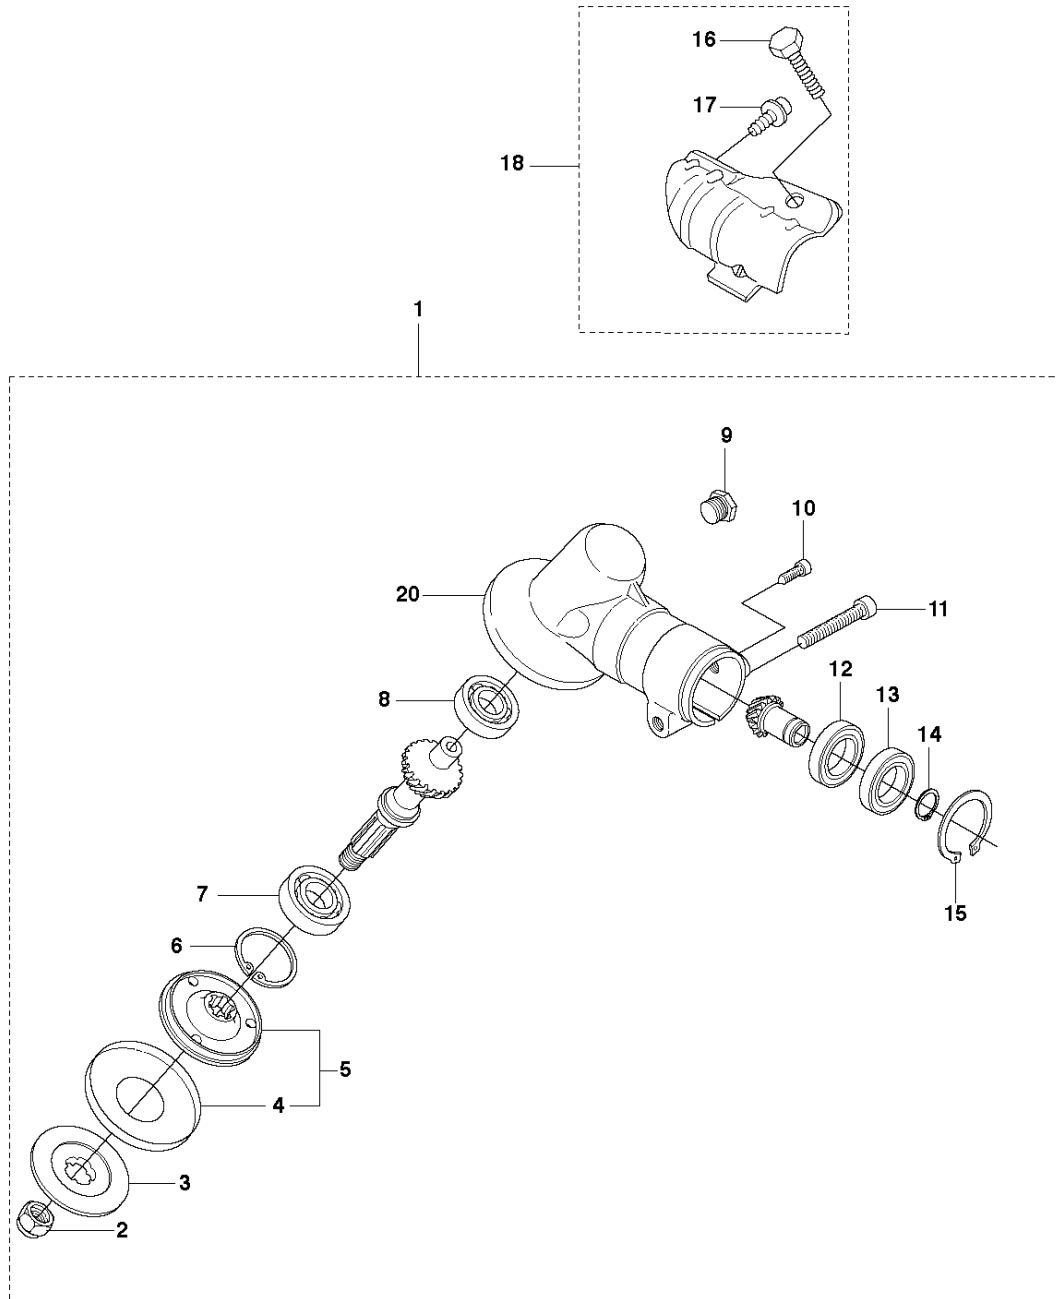

A 327LS, LX, LDX, RX, RDX, RJX, 323RII
BEVEL GEAR

BEVEL GEAR

323 RII, from 2012-01

Ref	Part No	Description	Remark	QTY	KIT
1	537 19 92-02	BEVEL GEAR ASSY		1	
2	503 85 63-01	NUT		1	1
3	537 28 56-01	SUPPORT FLANGE		1	1
4	537 29 26-01	CUP		1	1
5	537 23 49-01	DRIVER ASSY		1	1
6	735 31 28-10	CIRCLIP		1	1
7	503 25 24-01	BALL BEARING		1	1
8	738 21 98-00	BALL BEARING		1	1
9	503 20 15-01	SCREW		1	1
10	503 20 14-12	SCREW IHSCFMO		1	1
11	503 20 07-25	SCREW IHSCFM		1	1
12	738 21 99-00	BALL BEARING		1	1
13	738 21 99-02	BALL BEARING		1	1
14	735 31 11-00	CIRCLIP		1	1
15	735 31 25-10	CIRCLIP		1	1
16	725 23 70-51	SCREW		1	18
17	503 20 07-12	SCREW IHSCFM		1	18
18	574 30 69-01	CLAMP	Captive screws	1	
20	537 33 37-01	GEAR HOUSING		1