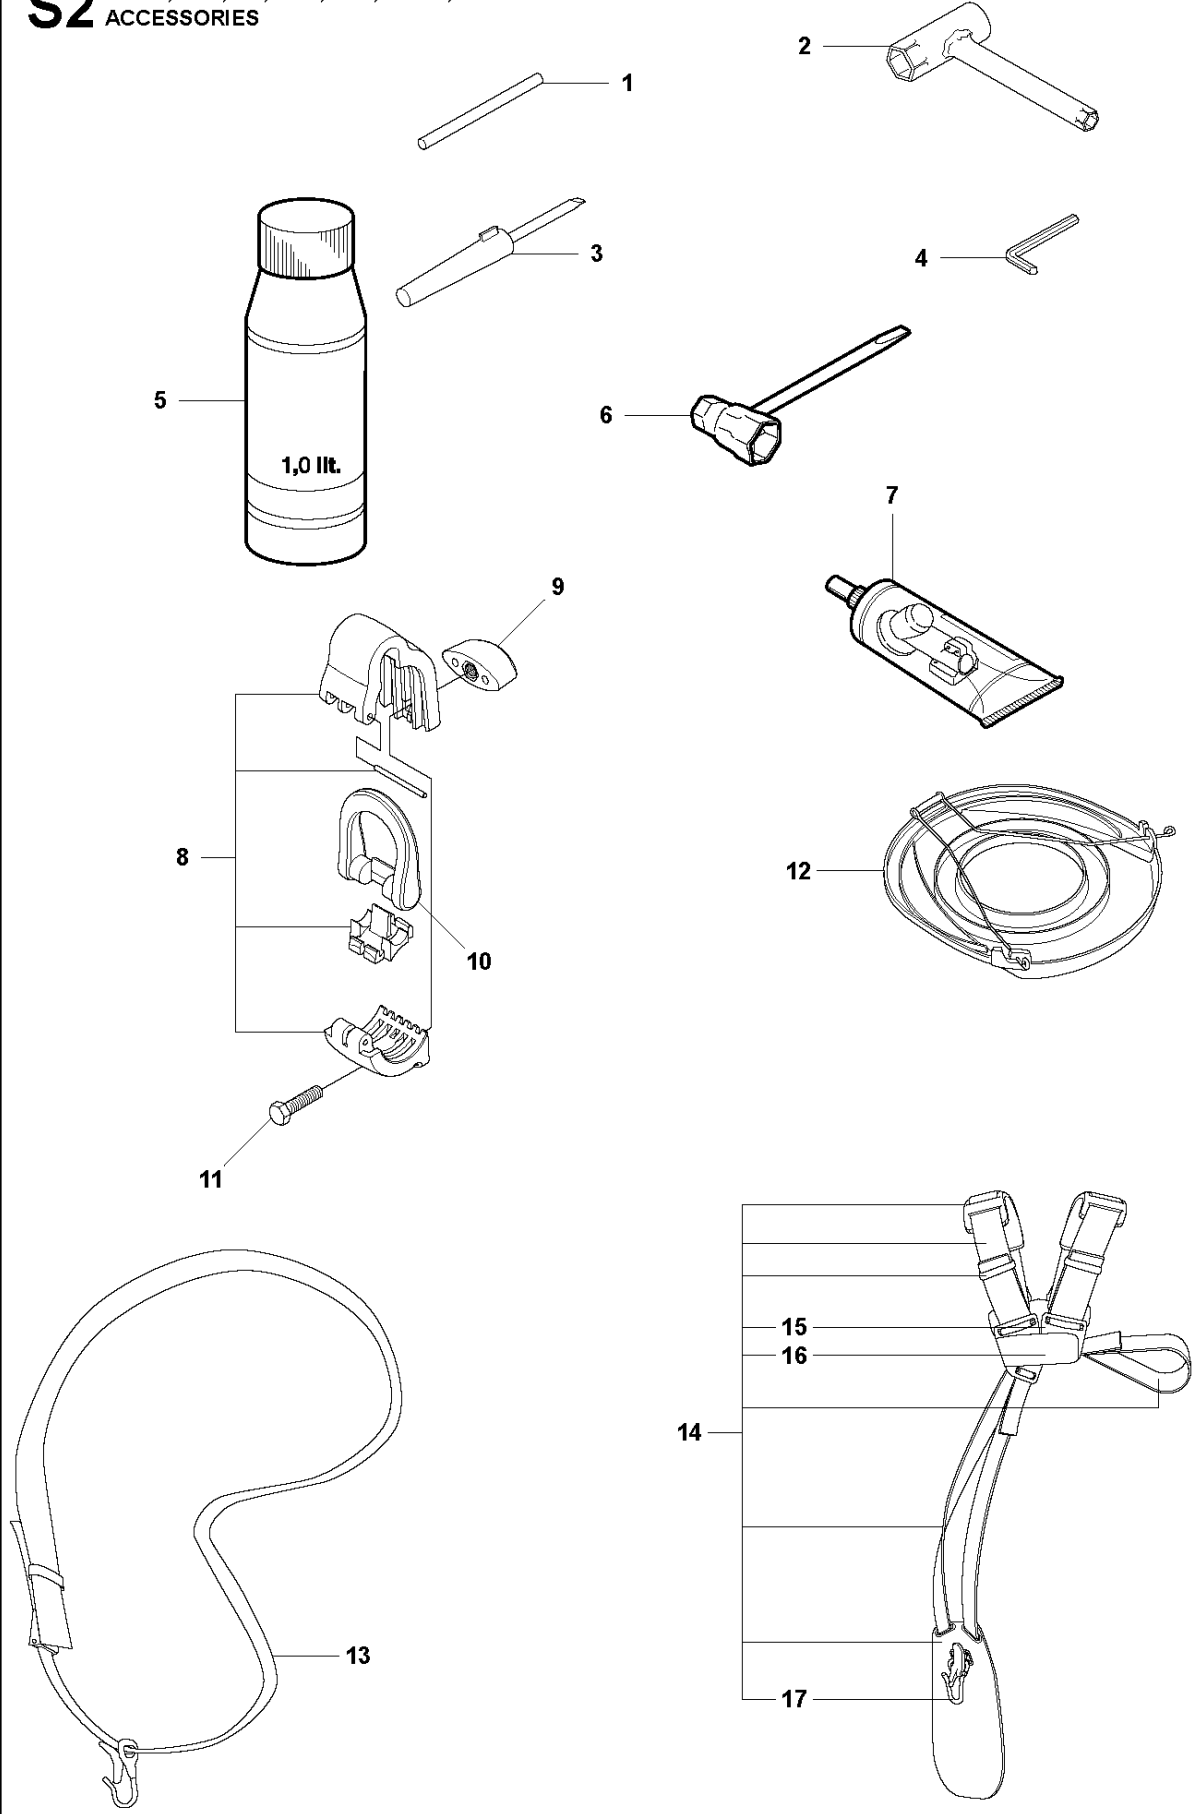

S2 327LX, LDX, RX, RDX, RJX, 323RII, 327LS
ACCESSORIES

ACCESSORIES

323 RII, from 2012-01

Ref	Part No	Description	Remark	QTY	KIT
1	502 28 59-01	STOP		1	
2	502 11 46-02	SOCKET WRENCH		1	
3	501 60 02-03	SCREWDRIVER		1	
4	502 21 58-01	WRENCH		1	
5	531 00 92-48	FILTER OIL		1	
6	501 69 17-01	COMBINATION WRENCH		1	
7	503 97 64-01	GREASE		1	
8	537 35 36-01	LOOP		1	
9	537 13 04-02	KNOB		1	
10	537 35 01-01	LOOP		1	
11	725 23 31-51	SCREW		1	
12	537 31 29-01	TRANSPORT GUARD	200-275 mm	1	
13	537 21 62-01	HARNESS		1	
13	537 21 62-02	HARNESS	USA	1	
14	537 21 63-01	HARNESS		1	
14	537 21 63-02	HARNESS	USA	1	
15	503 73 40-01	FRONT PIECE		1	14
16	503 73 41-02	BUCKLE		1	14
17	502 02 28-02	WELT HOOK		1	14