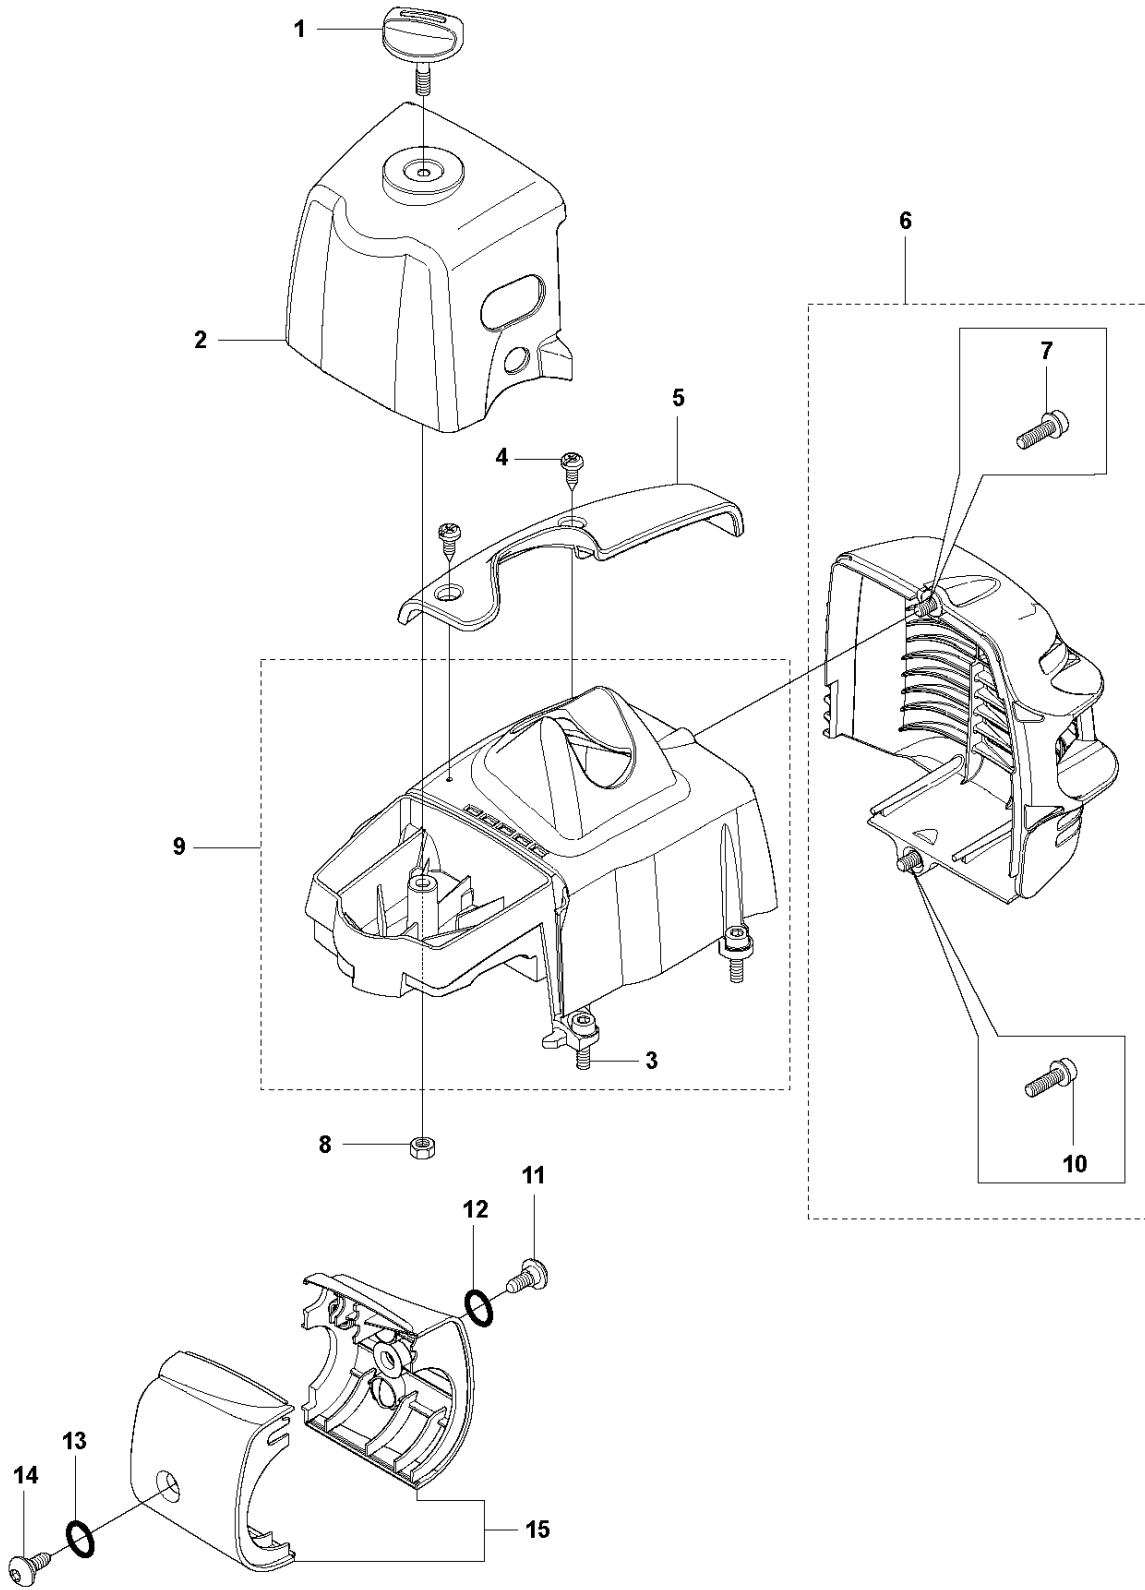

H2 327Lx, LDx, Rx, RDx, RJx,
COVERS

COVER

323 RII, from 2012-01

Ref	Part No	Description	Remark	QTY	KIT
1	537 21 32-10	KNOB		1	
2	537 06 63-02	FILTER COVER		1	
3	574 47 70-03	SCREW IHSCFMO	Captive screws	4	9
4	503 21 35-12	SCREW CCRPANT		2	
5	502 48 16-01	ARM PROTECTION		1	
6	544 84 81-02	HEAT PROTECTOR	Captive screws	1	
7	574 18 15-01	SCREW IHSCFTO	Captive screws	1	6
8	503 22 24-01	LOCK NUT		1	
9	574 35 39-01	CYLINDER COVER ASSY	Captive screws	1	
10	574 47 70-03	SCREW IHSCFMO	Captive screws	1	6
11	503 96 13-01	SCREW		1	
12	740 42 06-00	O-RING		1	
13	740 42 06-00	O-RING		1	
14	503 96 13-01	SCREW		1	
15	502 48 15-01	COVER		1