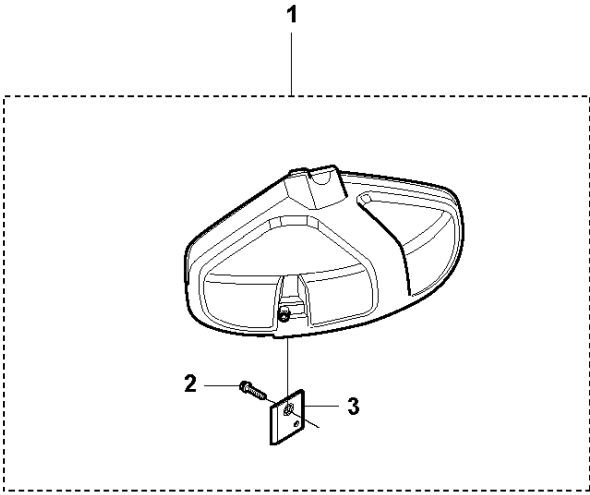

P 324L
GUARDS

GUARDS

324 L

Ref	Part No	Description	Remark	QTY	KIT
1	503 93 42-02	COMBI GUARD		1	
2	503 21 07-16	SCREW IHSCT		1	1
3	503 79 88-02	BLADE		1	1
4	588 54 37-01	TRIMMER GUARD ASSY		1	
5	503 21 07-16	SCREW IHSCT		1	4
6	503 79 88-02	BLADE		1	4