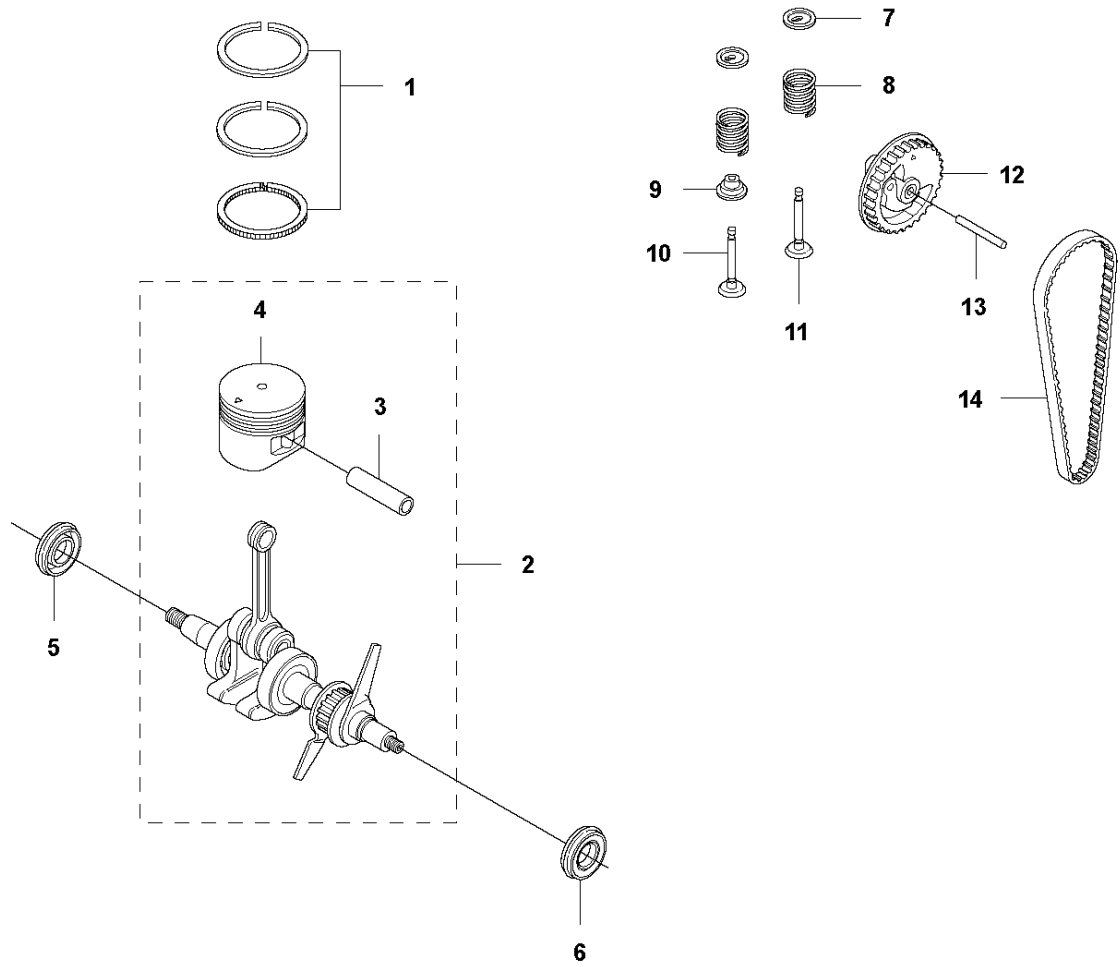

K 324L
CLUTCH

CLUTCH

324 L

Ref	Part No	Description	Remark	QTY	KIT
1	537 30 96-01	COMPRESSION SLEEVE		1	
2	503 21 68-25	SCREW IHSCFT		2	1
3	537 31 10-01	CLUTCH COVER		3	
4	725 53 70-55	SCREW IHSCM		4	
5	503 25 05-01	BALL BEARING		1	
6	537 33 67-01	CIRCLIP		1	
7	522 55 29-01	CLUTCH DRUM ASSY		1	
8	531 00 86-56	SCREW		2	
9	531 00 87-29	WASHER		2	
10	531 00 86-55	CLUTCH ASSY		1	
11	531 00 86-57	WASHER		2	
12	531 00 86-16	SCREW		3	
13	531 00 86-54	FAN HOUSING		1	

CYLINDER & CRANKCASE

324 L

Ref	Part No	Description	Remark	QTY	KIT
1	531 00 86-20	SCREW		2	
2	531 00 87-22	COVER		1	
3	531 00 87-23	GASKET		1	2
4	531 00 87-25	FILTER		1	2
5	531 00 86-23	SCREW		2	2
6	531 00 87-24	GROMMET		1	2
7	531 00 86-12	OIL HOSE		1	
8	531 00 86-21	LOCK NUT		2	
9	531 00 86-19	ADJUSTER		2	
10	531 00 86-18	SCREW		2	
11	531 00 87-27	NON RETURN VALVE		1	
12	531 00 86-08	SPARE PARTS		1	11
13	531 00 86-09	DEFLECTION LIMITER		1	11
14	531 00 86-22	SCREW		1	11
15	725 53 25-55	SCREW IHSCM		1	
16	531 00 86-25	HOSE CLAMP		1	
17	531 00 87-26	OIL HOSE		1	
18	531 00 86-26	HOSE CLAMP		1	
19	531 00 87-21	CRANKCASE		1	
20	531 00 86-17	SCREW		4	
21	531 00 86-16	SCREW		2	
22	531 00 86-10	SPARE PARTS		1	
23	531 00 86-11	GASKET		1	
24	531 00 86-24	SPRING PIN		1	
25	531 00 86-13	SPARK PLUG	NGK CMR4H	1	
25	531 00 86-14	SPARK PLUG	NGK CMR5H (STD)	1	
25	531 00 86-15	SPARK PLUG	NGK CMR6H	1	

M 324L
PISTON & CRANKSHAFT

PISTON & CRANKSHAFT

324 L

Ref	Part No	Description	Remark	QTY	KIT
1	531 00 86-27	KIT		1	
2	531 00 86-30	CRANKSHAFT ASSY		1	
3	531 00 86-29	PISTON PIN		1	2
4	531 00 86-28	PISTON		1	2
5	531 00 86-31	SEALING RING		1	
6	531 00 86-32	SEALING RING		1	
7	531 00 86-40	SPARE PARTS		2	
8	531 00 86-39	SPRING		2	
9	531 00 86-33	SEALING		1	
10	531 00 86-37	VALVE		1	
11	531 00 86-38	VALVE		1	
12	531 00 86-35	SPARE PARTS		1	
13	531 00 86-34	SHAFT		1	
14	531 00 86-36	SPARE PARTS		1	