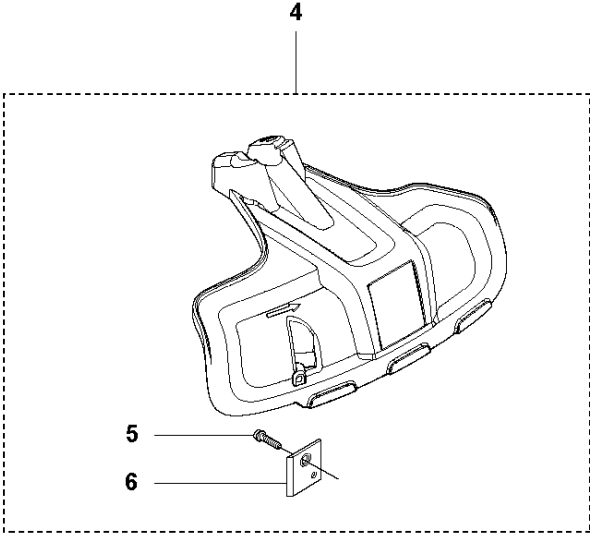

P 324L
GUARDS

GUARDS

324 L

Ref	Part No	Description	Remark	QTY	KIT
1	503 93 42-02	COMBI GUARD		1	
2	503 21 07-16	SCREW IHSCT		1	1
3	503 79 88-02	BLADE		1	1
4	588 54 37-01	TRIMMER GUARD ASSY		1	
5	503 21 07-16	SCREW IHSCT		1	4
6	503 79 88-02	BLADE		1	4