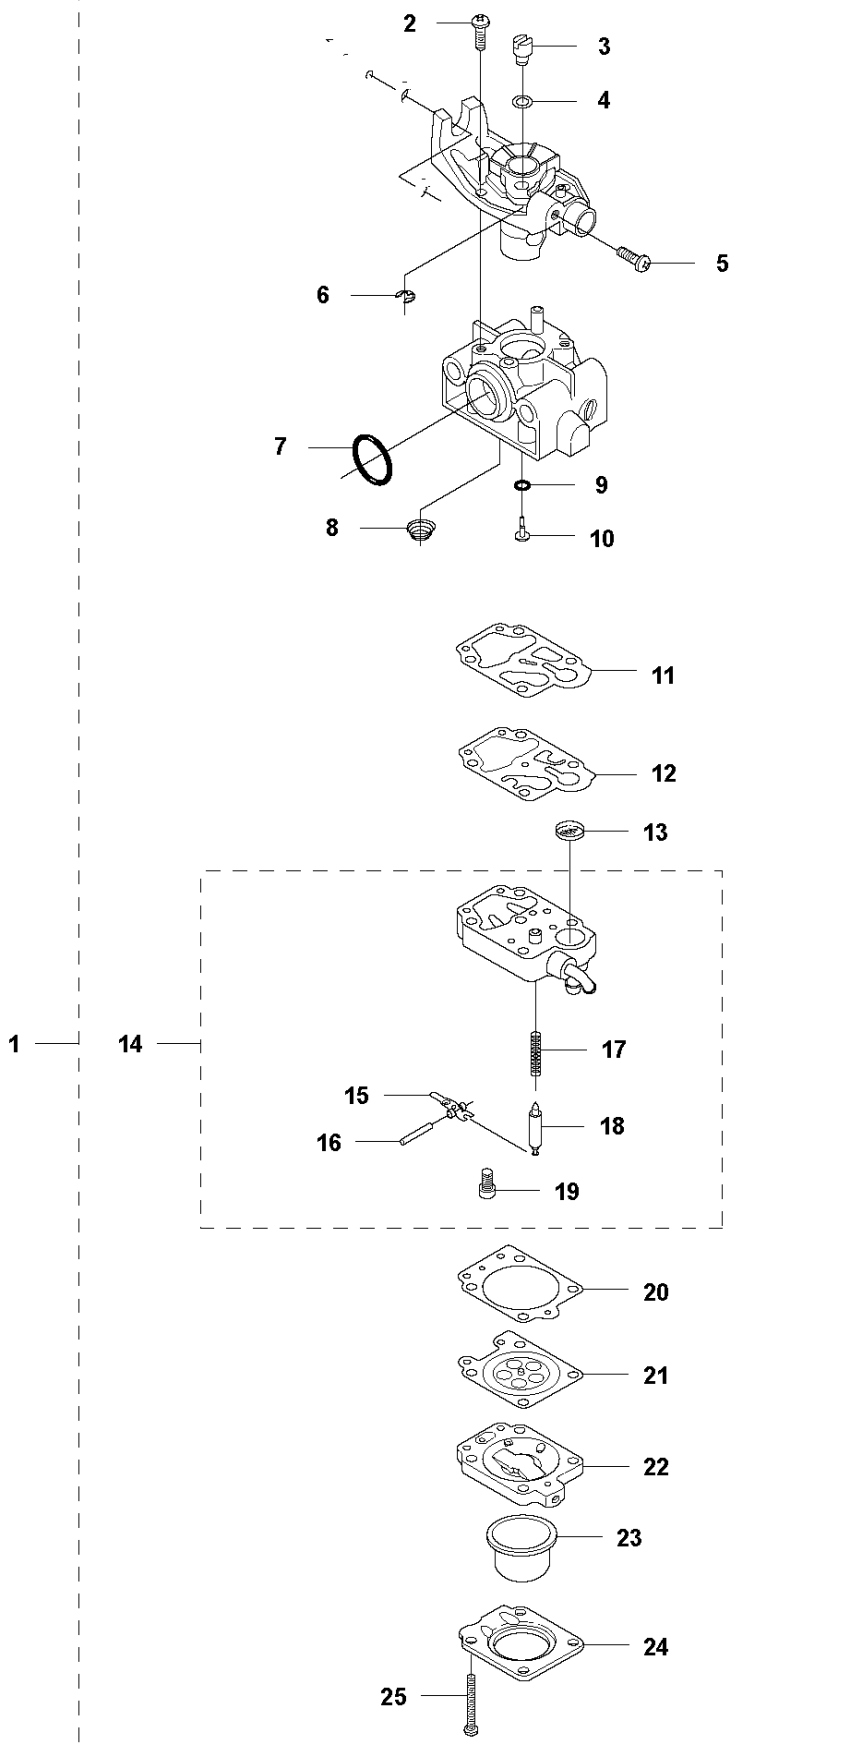

N 324L
CARBURETOR DETAILS

Walbro WYB-6C
Walbro WYB-7C

CARBURETOR DETAILS

324 L

Ref	Part No	Description	Remark	QTY	KIT
1	531 00 86-81	CARBURETTOR	Walbro WYB-6C	1	
1	544 19 33-01	CARBURETTOR	Walbro WYB-7C	1	
2	531 00 86-75	SCREW		2	
3	531 00 86-74	SWIVEL		1	
4	531 00 86-78	WASHER		1	
5	531 00 24-43	SCREW		1	
6	531 00 86-71	CIRCLIP		1	
7	531 00 86-86	O-RING		1	
8	531 00 86-77	SPRING		1	
9	531 00 86-72	O-RING		1	
10	531 00 86-88	SPARE PARTS	#32 (STD)	1	
11	531 00 86-60	GASKET		1	
12	531 00 86-62	SPARE PARTS		1	
13	531 00 86-65	FILTER		1	
14	531 00 86-63	PUMP HOUSING		1	
15	531 00 86-70	LEVER		1	14
16	531 00 86-69	SHAFT		1	14
17	531 00 86-67	SPRING		1	14
18	531 00 86-66	NEEDLE VALVE		1	14
19	531 00 86-68	SCREW		1	14
20	531 00 86-59	GASKET		1	
21	531 00 86-61	SPARE PARTS		1	
22	531 00 86-64	HOUSING		1	
23	531 00 86-79	BULB		1	
24	531 00 86-73	HUB CAP		1	
25	531 00 86-76	SCREW		4