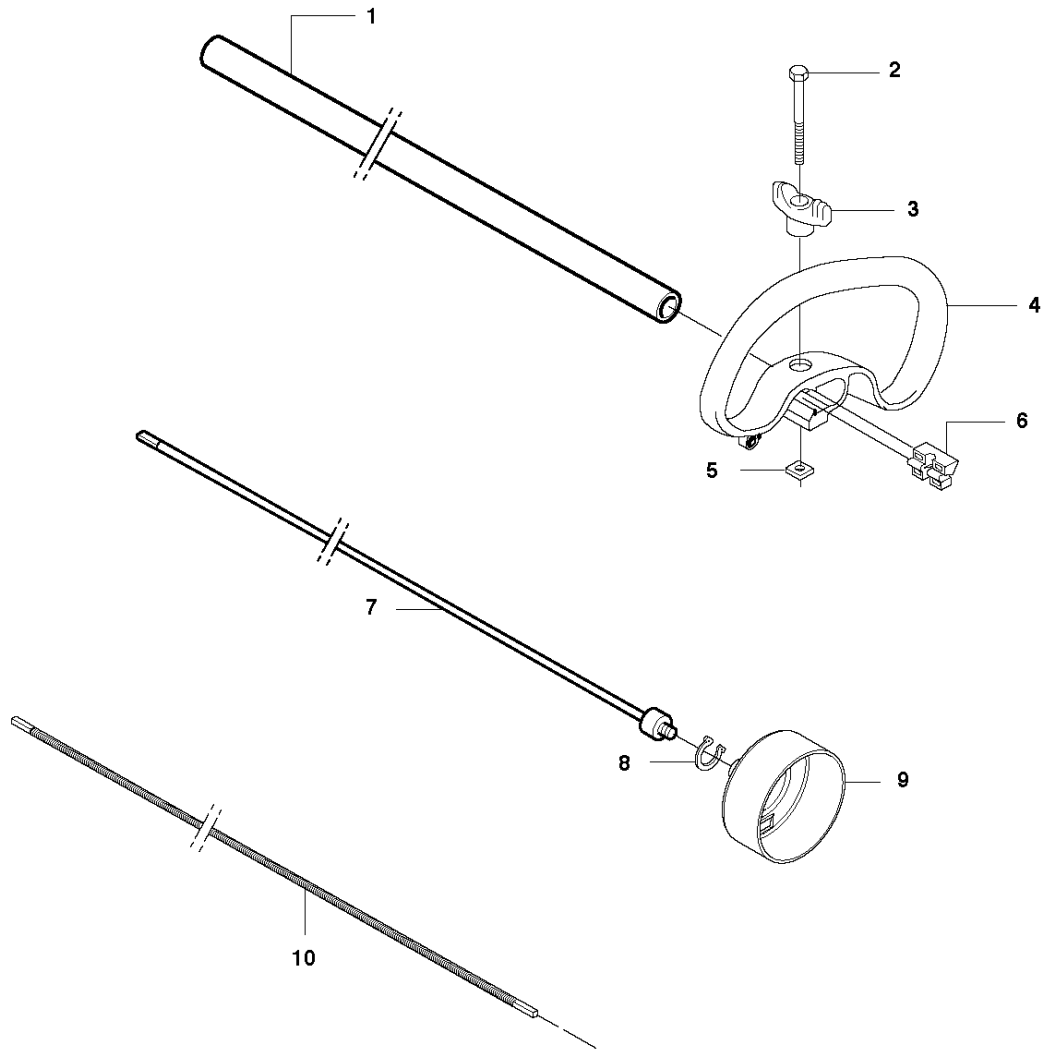

SPARE PARTS LIST

TRIMMERS/EDGERS

324 L

A 324L
BEVEL GEAR

BEVEL GEAR

324 L

Ref	Part No	Description	Remark	QTY	KIT
1	537 34 25-01	BEVEL GEAR		1	
2	503 20 15-01	SCREW IHHM		1	1
3	503 20 14-12	SCREW IHSCFMO		1	1
4	503 20 07-25	SCREW IHSCFM		1	1
5	738 21 99-00	BALL BEARING		1	1
6	735 31 11-00	CIRCLIP		1	1
7	735 31 25-10	CIRCLIP		1	1
8	503 93 55-01	CLAMP.GUARD		1	1
9	503 20 07-12	SCREW IHSCFM		1	1
10	725 23 70-51	SCREW		1	1
11	738 21 98-00	BALL BEARING		1	1
12	503 25 24-01	BALL BEARING		1	1
13	735 31 28-10	CIRCLIP		1	1
14	537 23 49-01	DRIVER ASSY		1	1
15	537 29 26-01	CUP		1	1, 14
16	537 28 56-01	SUPPORT FLANGE		1	1
17	503 85 63-01	NUT		1	1

B 324L
SHAFT & HANDLE

SHAFT & HANDLE

324 L

Ref	Part No	Description	Remark	QTY KIT
1	537 21 49-01	TUBE		1
2	725 23 80-51	SCREW EHHM		1
3	503 87 90-01	KNOB		1
4	503 87 19-03	HANDLE		1
5	502 19 71-01	SQUARE NUT		1
6	503 94 03-01	DISTANCE		1
7	503 86 45-01	DRIVE SHAFT		1
8	735 31 12-00	CIRCLIP		1
9	522 55 29-01	CLUTCH DRUM ASSY		1
10	537 35 17-01	DRIVE SHAFT		1

C 324L
STARTER

HANDLE & CONTROLS

324 L

Ref	Part No	Description	Remark	QTY	KIT
1	503 85 29-06	HANDLE		1	
2	503 91 81-01	THROTTLE LEVER		1	1
3	503 87 79-01	THROTTLE TRIGGER		1	1
4	537 01 13-01	RECOIL SPRING		1	1
5	503 87 80-01	THROTTLE LOCKOUT		1	1
6	503 96 14-01	ABSORBER		1	1
7	503 71 82-01	SWITCH		1	1
8	503 21 66-20	SCREW IHSCT		5	1
9	503 96 13-01	SCREW		1	1
10	740 42 06-00	O-RING		1	1
11	503 99 55-02	HANDLE HALF		1	1
12	503 99 56-02	HANDLE HALF		1	1
13	740 42 06-00	O-RING		1	1
14	503 96 13-01	SCREW		1	1
15	503 99 56-02	HANDLE HALF		1	1
16	503 99 56-01	HANDLE HALF		1	1
17	503 99 55-02	HANDLE HALF		1	1
18	503 99 55-01	HANDLE HALF		1	1
19	537 33 51-01	WIRING ASSY		1	1

D 324L
CYLINDER COVER

CYLINDER COVER

324 L

Ref	Part No	Description	Remark	QTY KIT
1	531 00 87-28	CYLINDER COVER ASSY		1
2	522 80 63-01	SCREW		1
3	576 99 86-21	LABEL		1
4	502 28 61-01	CLIP		1

E 324L
STARTER