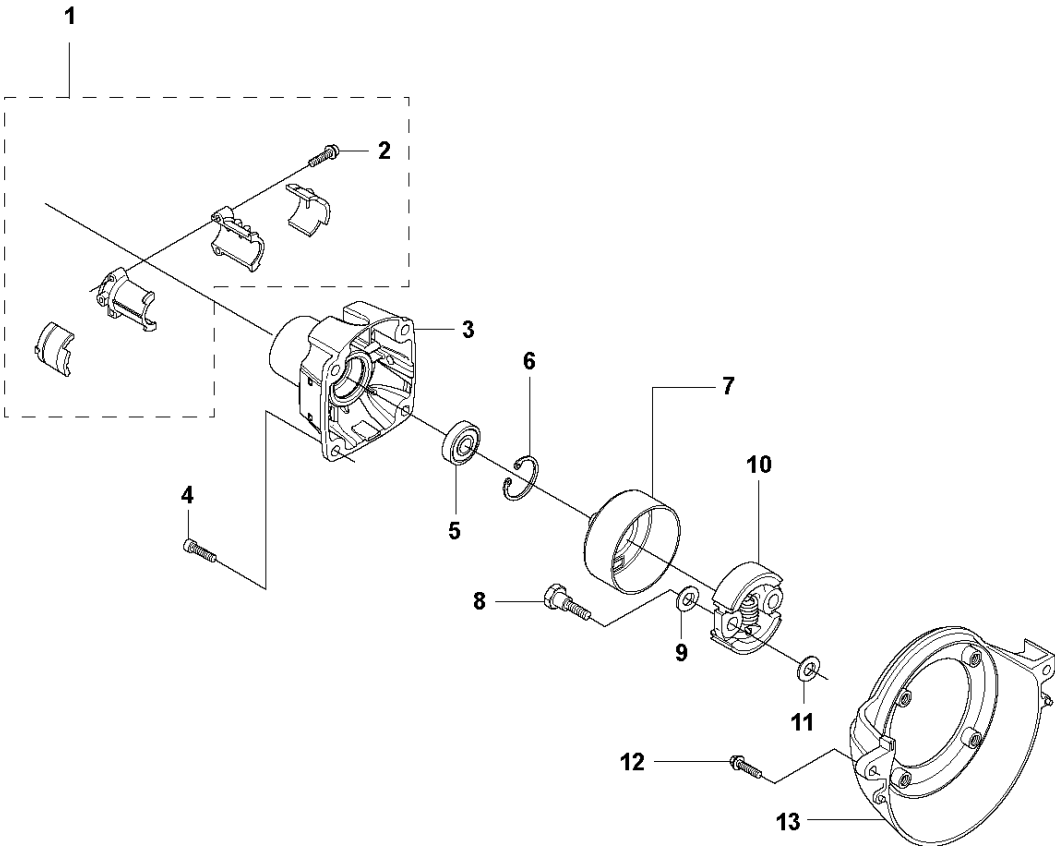

J 324L
IGNITION SYSTEM

IGNITION SYSTEM

324 L

Ref	Part No	Description	Remark	QTY KIT
1	531 00 87-17	SHORT CIRCUIT CABLE		1
2	531 00 87-15	PROTECTIVE HOSE		1
3	531 00 87-14	IGNITION COIL		1
4	531 00 87-19	SCREW		2
5	531 00 87-20	NUT		1
6	531 00 87-16	FLYWHEEL		1
7	531 00 87-18	TIE WRAP		1

K 324L
CLUTCH

CLUTCH

324 L

Ref	Part No	Description	Remark	QTY	KIT
1	537 30 96-01	COMPRESSION SLEEVE		1	
2	503 21 68-25	SCREW IHSCFT		2	1
3	537 31 10-01	CLUTCH COVER		3	
4	725 53 70-55	SCREW IHSCM		4	
5	503 25 05-01	BALL BEARING		1	
6	537 33 67-01	CIRCLIP		1	
7	522 55 29-01	CLUTCH DRUM ASSY		1	
8	531 00 86-56	SCREW		2	
9	531 00 87-29	WASHER		2	
10	531 00 86-55	CLUTCH ASSY		1	
11	531 00 86-57	WASHER		2	
12	531 00 86-16	SCREW		3	
13	531 00 86-54	FAN HOUSING		1	

CYLINDER & CRANKCASE

324 L

Ref	Part No	Description	Remark	QTY	KIT
1	531 00 86-20	SCREW		2	
2	531 00 87-22	COVER		1	
3	531 00 87-23	GASKET		1	2
4	531 00 87-25	FILTER		1	2
5	531 00 86-23	SCREW		2	2
6	531 00 87-24	GROMMET		1	2
7	531 00 86-12	OIL HOSE		1	
8	531 00 86-21	LOCK NUT		2	
9	531 00 86-19	ADJUSTER		2	
10	531 00 86-18	SCREW		2	
11	531 00 87-27	NON RETURN VALVE		1	
12	531 00 86-08	SPARE PARTS		1	11
13	531 00 86-09	DEFLECTION LIMITER		1	11
14	531 00 86-22	SCREW		1	11
15	725 53 25-55	SCREW IHSCM		1	
16	531 00 86-25	HOSE CLAMP		1	
17	531 00 87-26	OIL HOSE		1	
18	531 00 86-26	HOSE CLAMP		1	
19	531 00 87-21	CRANKCASE		1	
20	531 00 86-17	SCREW		4	
21	531 00 86-16	SCREW		2	
22	531 00 86-10	SPARE PARTS		1	
23	531 00 86-11	GASKET		1	
24	531 00 86-24	SPRING PIN		1	
25	531 00 86-13	SPARK PLUG	NGK CMR4H	1	
25	531 00 86-14	SPARK PLUG	NGK CMR5H (STD)	1	
25	531 00 86-15	SPARK PLUG	NGK CMR6H	1	