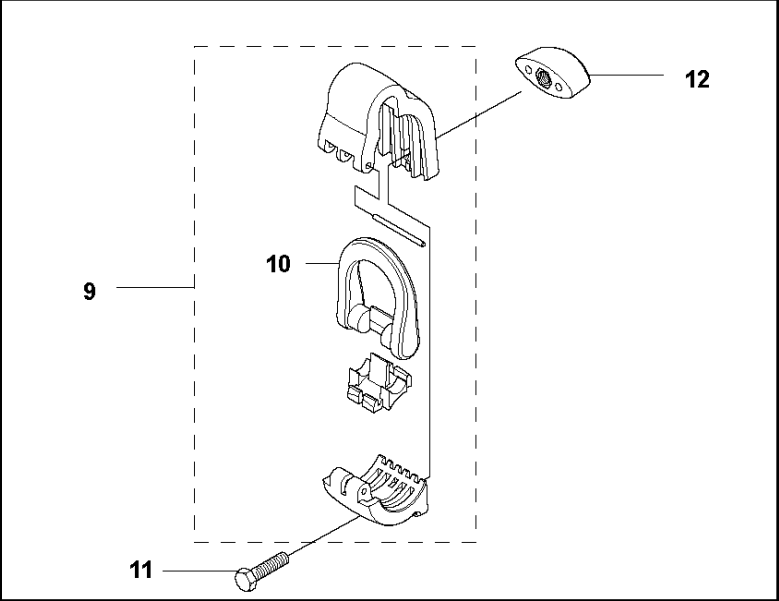

R 324L
ACCESSORIES

ACCESSORIES

324 L

Ref	Part No	Description	Remark	QTY	KIT
1	502 28 59-01	STOP		1	
2	537 36 21-01	COMBINATION WRENCH		1	
3	501 60 02-03	SCREWDRIVER		1	
4	502 21 58-01	WRENCH		1	
5	503 97 64-01	GREASE		1	
6	537 31 29-01	TRANSPORT GUARD		1	
7	531 00 92-71	4T OIL	80ml	1	
8	537 21 62-01	HARNESS		1	
8	537 21 62-02	HARNESS	USA	1	
9	537 35 36-01	LOOP		1	
10	537 35 01-01	LOOP		1	9
11	725 23 31-51	SCREW		1	
12	537 13 04-02	KNOB		1