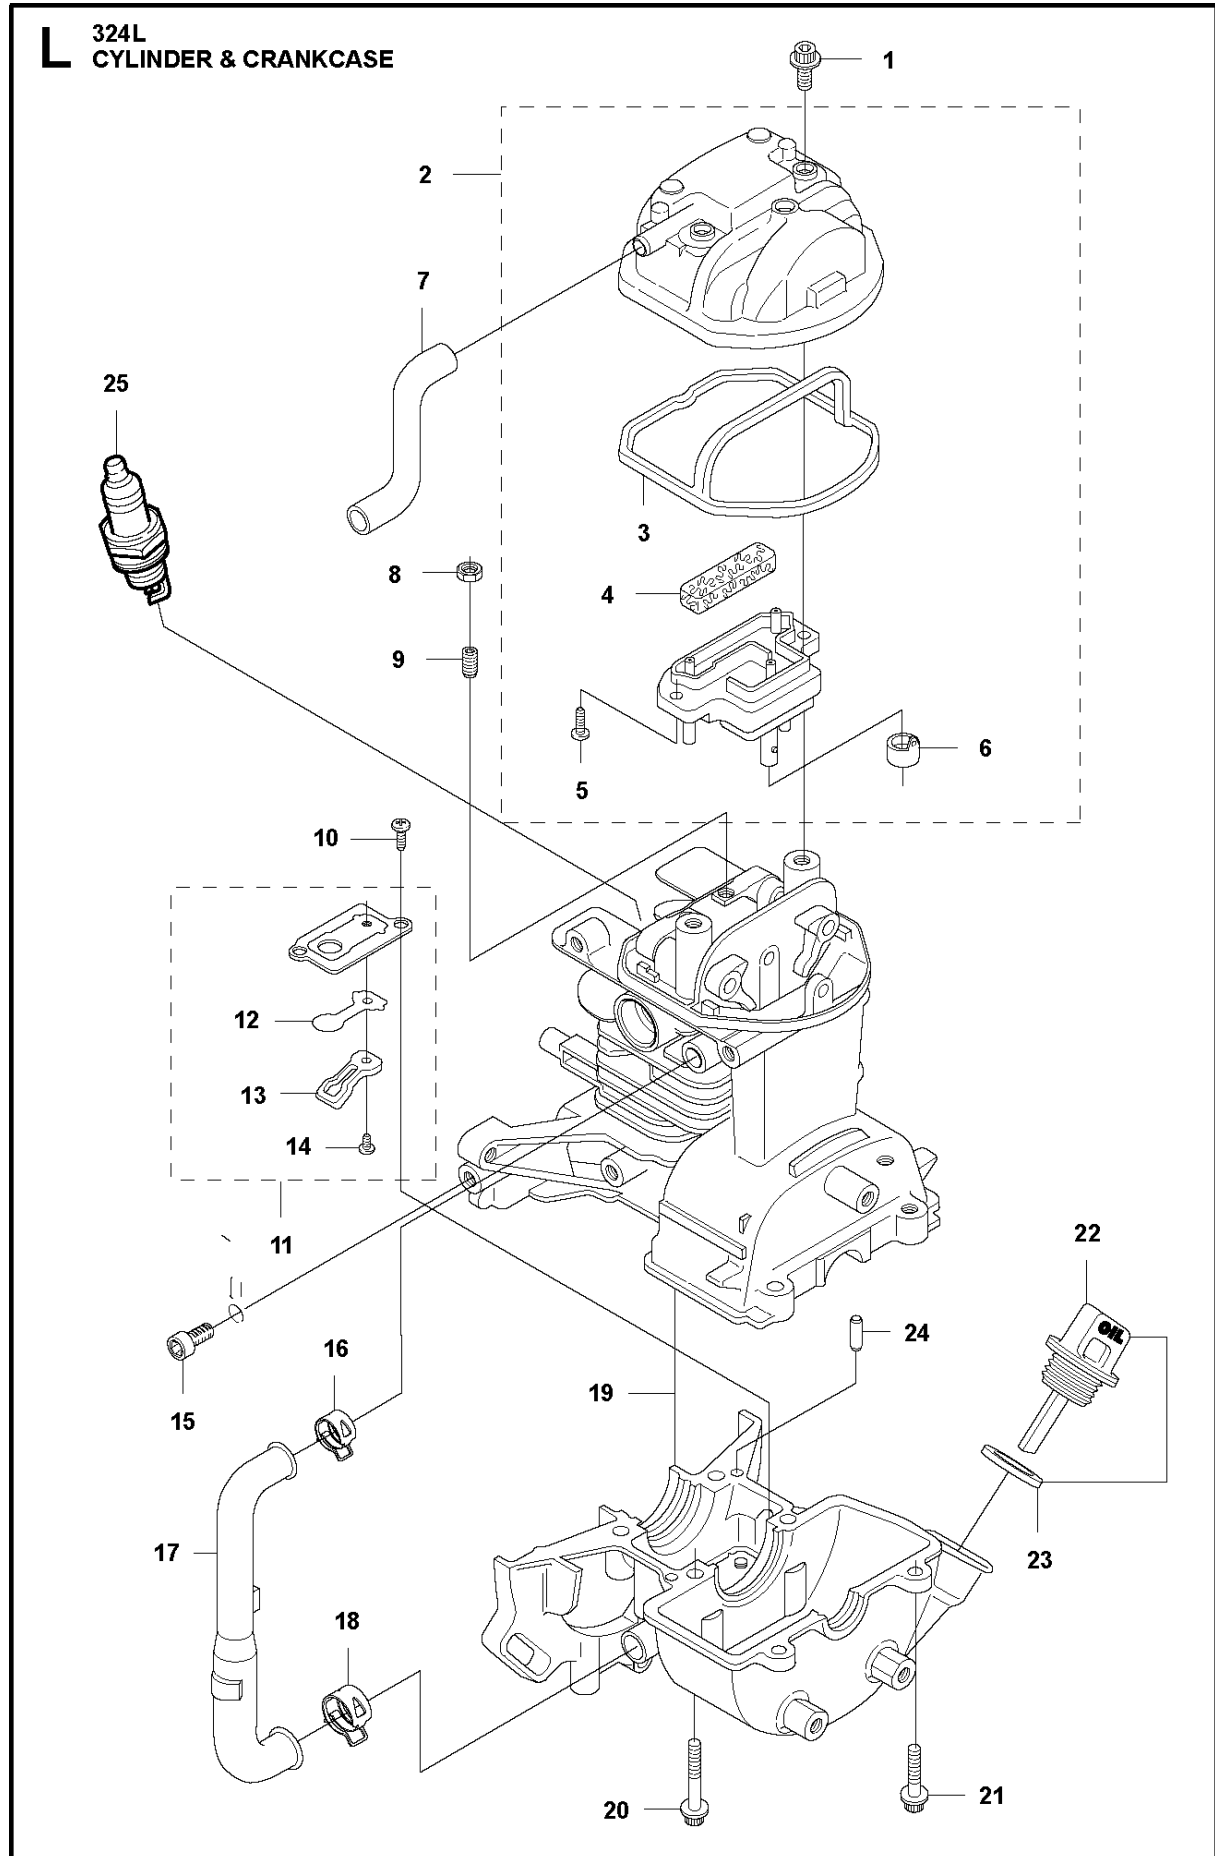

SPARE PARTS LIST

TRIMMERS/EDGERS

324 L

A 324L
BEVEL GEAR

BEVEL GEAR

324 L

Ref	Part No	Description	Remark	QTY	KIT
1	537 34 25-01	BEVEL GEAR		1	
2	503 20 15-01	SCREW IHHM		1	1
3	503 20 14-12	SCREW IHSCFMO		1	1
4	503 20 07-25	SCREW IHSCFM		1	1
5	738 21 99-00	BALL BEARING		1	1
6	735 31 11-00	CIRCLIP		1	1
7	735 31 25-10	CIRCLIP		1	1
8	503 93 55-01	CLAMP.GUARD		1	1
9	503 20 07-12	SCREW IHSCFM		1	1
10	725 23 70-51	SCREW		1	1
11	738 21 98-00	BALL BEARING		1	1
12	503 25 24-01	BALL BEARING		1	1
13	735 31 28-10	CIRCLIP		1	1
14	537 23 49-01	DRIVER ASSY		1	1
15	537 29 26-01	CUP		1	1, 14
16	537 28 56-01	SUPPORT FLANGE		1	1
17	503 85 63-01	NUT		1	1

CYLINDER & CRANKCASE

324 L

Ref	Part No	Description	Remark	QTY	KIT
1	531 00 86-20	SCREW		2	
2	531 00 87-22	COVER		1	
3	531 00 87-23	GASKET		1	2
4	531 00 87-25	FILTER		1	2
5	531 00 86-23	SCREW		2	2
6	531 00 87-24	GROMMET		1	2
7	531 00 86-12	OIL HOSE		1	
8	531 00 86-21	LOCK NUT		2	
9	531 00 86-19	ADJUSTER		2	
10	531 00 86-18	SCREW		2	
11	531 00 87-27	NON RETURN VALVE		1	
12	531 00 86-08	SPARE PARTS		1	11
13	531 00 86-09	DEFLECTION LIMITER		1	11
14	531 00 86-22	SCREW		1	11
15	725 53 25-55	SCREW IHSCM		1	
16	531 00 86-25	HOSE CLAMP		1	
17	531 00 87-26	OIL HOSE		1	
18	531 00 86-26	HOSE CLAMP		1	
19	531 00 87-21	CRANKCASE		1	
20	531 00 86-17	SCREW		4	
21	531 00 86-16	SCREW		2	
22	531 00 86-10	SPARE PARTS		1	
23	531 00 86-11	GASKET		1	
24	531 00 86-24	SPRING PIN		1	
25	531 00 86-13	SPARK PLUG	NGK CMR4H	1	
25	531 00 86-14	SPARK PLUG	NGK CMR5H (STD)	1	
25	531 00 86-15	SPARK PLUG	NGK CMR6H	1	