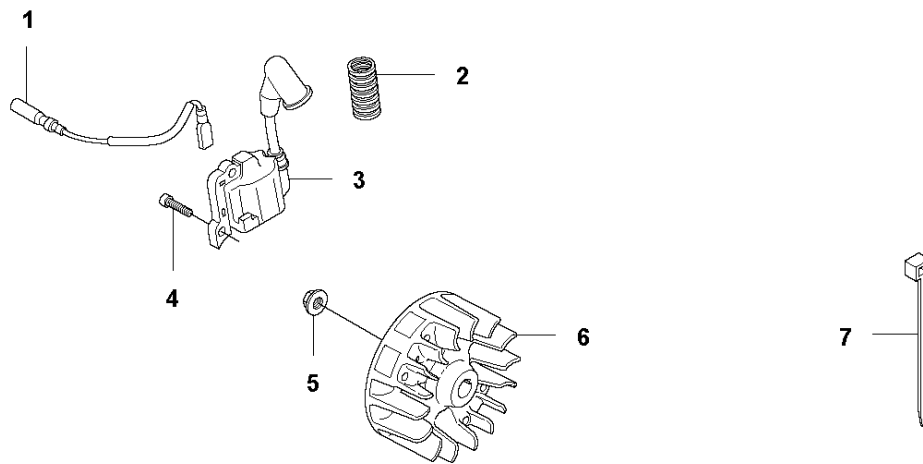

J 324L
IGNITION SYSTEM

IGNITION SYSTEM

324 L

Ref	Part No	Description	Remark	QTY KIT
1	531 00 87-17	SHORT CIRCUIT CABLE		1
2	531 00 87-15	PROTECTIVE HOSE		1
3	531 00 87-14	IGNITION COIL		1
4	531 00 87-19	SCREW		2
5	531 00 87-20	NUT		1
6	531 00 87-16	FLYWHEEL		1
7	531 00 87-18	TIE WRAP		1