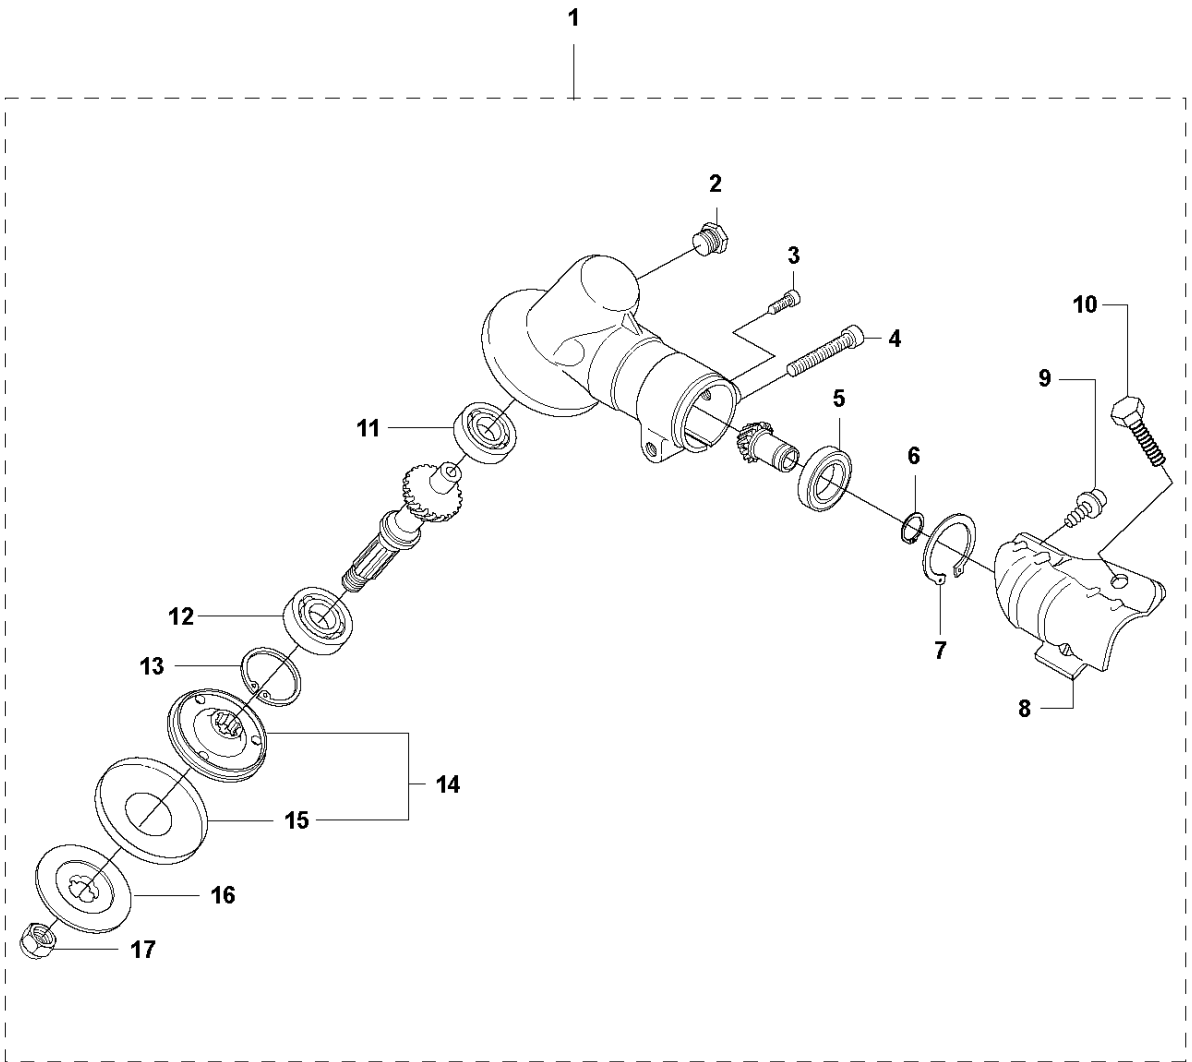

SPARE PARTS LIST

TRIMMERS/EDGERS

324 L

A 324L
BEVEL GEAR

BEVEL GEAR

324 L

Ref	Part No	Description	Remark	QTY	KIT
1	537 34 25-01	BEVEL GEAR		1	
2	503 20 15-01	SCREW IHHM		1	1
3	503 20 14-12	SCREW IHSCFMO		1	1
4	503 20 07-25	SCREW IHSCFM		1	1
5	738 21 99-00	BALL BEARING		1	1
6	735 31 11-00	CIRCLIP		1	1
7	735 31 25-10	CIRCLIP		1	1
8	503 93 55-01	CLAMP.GUARD		1	1
9	503 20 07-12	SCREW IHSCFM		1	1
10	725 23 70-51	SCREW		1	1
11	738 21 98-00	BALL BEARING		1	1
12	503 25 24-01	BALL BEARING		1	1
13	735 31 28-10	CIRCLIP		1	1
14	537 23 49-01	DRIVER ASSY		1	1
15	537 29 26-01	CUP		1	1, 14
16	537 28 56-01	SUPPORT FLANGE		1	1
17	503 85 63-01	NUT		1	1

B 324L
SHAFT & HANDLE

SHAFT & HANDLE

324 L

Ref	Part No	Description	Remark	QTY KIT
1	537 21 49-01	TUBE		1
2	725 23 80-51	SCREW EHHM		1
3	503 87 90-01	KNOB		1
4	503 87 19-03	HANDLE		1
5	502 19 71-01	SQUARE NUT		1
6	503 94 03-01	DISTANCE		1
7	503 86 45-01	DRIVE SHAFT		1
8	735 31 12-00	CIRCLIP		1
9	522 55 29-01	CLUTCH DRUM ASSY		1
10	537 35 17-01	DRIVE SHAFT		1

C 324L
STARTER

HANDLE & CONTROLS

324 L

Ref	Part No	Description	Remark	QTY	KIT
1	503 85 29-06	HANDLE		1	
2	503 91 81-01	THROTTLE LEVER		1	1
3	503 87 79-01	THROTTLE TRIGGER		1	1
4	537 01 13-01	RECOIL SPRING		1	1
5	503 87 80-01	THROTTLE LOCKOUT		1	1
6	503 96 14-01	ABSORBER		1	1
7	503 71 82-01	SWITCH		1	1
8	503 21 66-20	SCREW IHSCT		5	1
9	503 96 13-01	SCREW		1	1
10	740 42 06-00	O-RING		1	1
11	503 99 55-02	HANDLE HALF		1	1
12	503 99 56-02	HANDLE HALF		1	1
13	740 42 06-00	O-RING		1	1
14	503 96 13-01	SCREW		1	1
15	503 99 56-02	HANDLE HALF		1	1
16	503 99 56-01	HANDLE HALF		1	1
17	503 99 55-02	HANDLE HALF		1	1
18	503 99 55-01	HANDLE HALF		1	1
19	537 33 51-01	WIRING ASSY		1	1

D 324L
CYLINDER COVER

CYLINDER COVER

324 L

Ref	Part No	Description	Remark	QTY KIT
1	531 00 87-28	CYLINDER COVER ASSY		1
2	522 80 63-01	SCREW		1
3	576 99 86-21	LABEL		1
4	502 28 61-01	CLIP		1

E 324L
STARTER