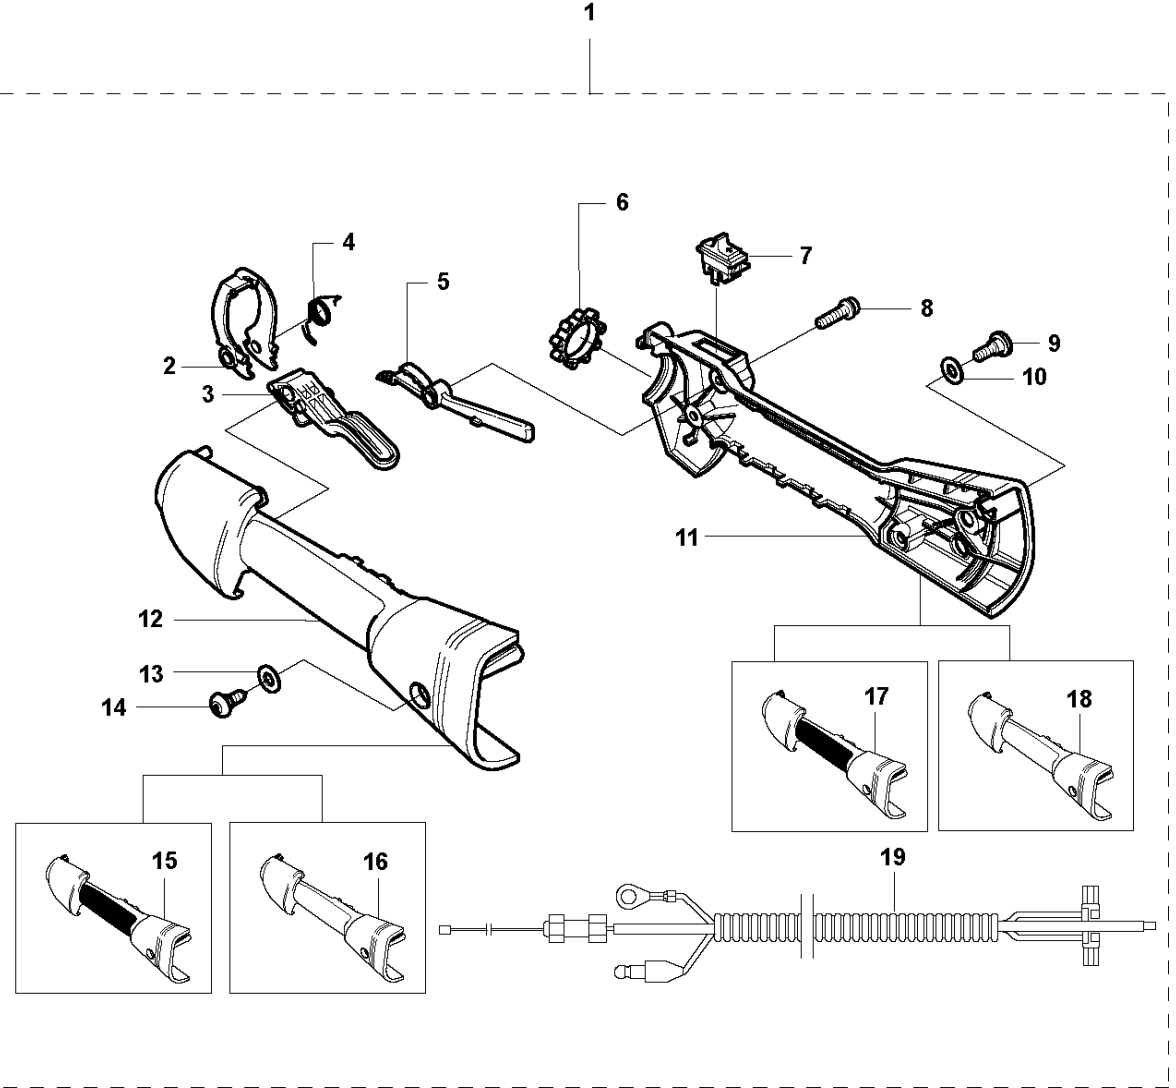

SPARE PARTS LIST

TRIMMERS/EDGERS

324 L

A 324L
BEVEL GEAR

BEVEL GEAR

324 L

Ref	Part No	Description	Remark	QTY	KIT
1	537 34 25-01	BEVEL GEAR		1	
2	503 20 15-01	SCREW IHHM		1	1
3	503 20 14-12	SCREW IHSCFMO		1	1
4	503 20 07-25	SCREW IHSCFM		1	1
5	738 21 99-00	BALL BEARING		1	1
6	735 31 11-00	CIRCLIP		1	1
7	735 31 25-10	CIRCLIP		1	1
8	503 93 55-01	CLAMP.GUARD		1	1
9	503 20 07-12	SCREW IHSCFM		1	1
10	725 23 70-51	SCREW		1	1
11	738 21 98-00	BALL BEARING		1	1
12	503 25 24-01	BALL BEARING		1	1
13	735 31 28-10	CIRCLIP		1	1
14	537 23 49-01	DRIVER ASSY		1	1
15	537 29 26-01	CUP		1	1, 14
16	537 28 56-01	SUPPORT FLANGE		1	1
17	503 85 63-01	NUT		1	1

B 324L
SHAFT & HANDLE

SHAFT & HANDLE

324 L

Ref	Part No	Description	Remark	QTY KIT
1	537 21 49-01	TUBE		1
2	725 23 80-51	SCREW EHHM		1
3	503 87 90-01	KNOB		1
4	503 87 19-03	HANDLE		1
5	502 19 71-01	SQUARE NUT		1
6	503 94 03-01	DISTANCE		1
7	503 86 45-01	DRIVE SHAFT		1
8	735 31 12-00	CIRCLIP		1
9	522 55 29-01	CLUTCH DRUM ASSY		1
10	537 35 17-01	DRIVE SHAFT		1

C 324L
STARTER

HANDLE & CONTROLS

324 L

Ref	Part No	Description	Remark	QTY	KIT
1	503 85 29-06	HANDLE		1	
2	503 91 81-01	THROTTLE LEVER		1	1
3	503 87 79-01	THROTTLE TRIGGER		1	1
4	537 01 13-01	RECOIL SPRING		1	1
5	503 87 80-01	THROTTLE LOCKOUT		1	1
6	503 96 14-01	ABSORBER		1	1
7	503 71 82-01	SWITCH		1	1
8	503 21 66-20	SCREW IHSCT		5	1
9	503 96 13-01	SCREW		1	1
10	740 42 06-00	O-RING		1	1
11	503 99 55-02	HANDLE HALF		1	1
12	503 99 56-02	HANDLE HALF		1	1
13	740 42 06-00	O-RING		1	1
14	503 96 13-01	SCREW		1	1
15	503 99 56-02	HANDLE HALF		1	1
16	503 99 56-01	HANDLE HALF		1	1
17	503 99 55-02	HANDLE HALF		1	1
18	503 99 55-01	HANDLE HALF		1	1
19	537 33 51-01	WIRING ASSY		1	1

D 324L
CYLINDER COVER

CYLINDER COVER

324 L

Ref	Part No	Description	Remark	QTY KIT
1	531 00 87-28	CYLINDER COVER ASSY		1
2	522 80 63-01	SCREW		1
3	576 99 86-21	LABEL		1
4	502 28 61-01	CLIP		1

E 324L
STARTER