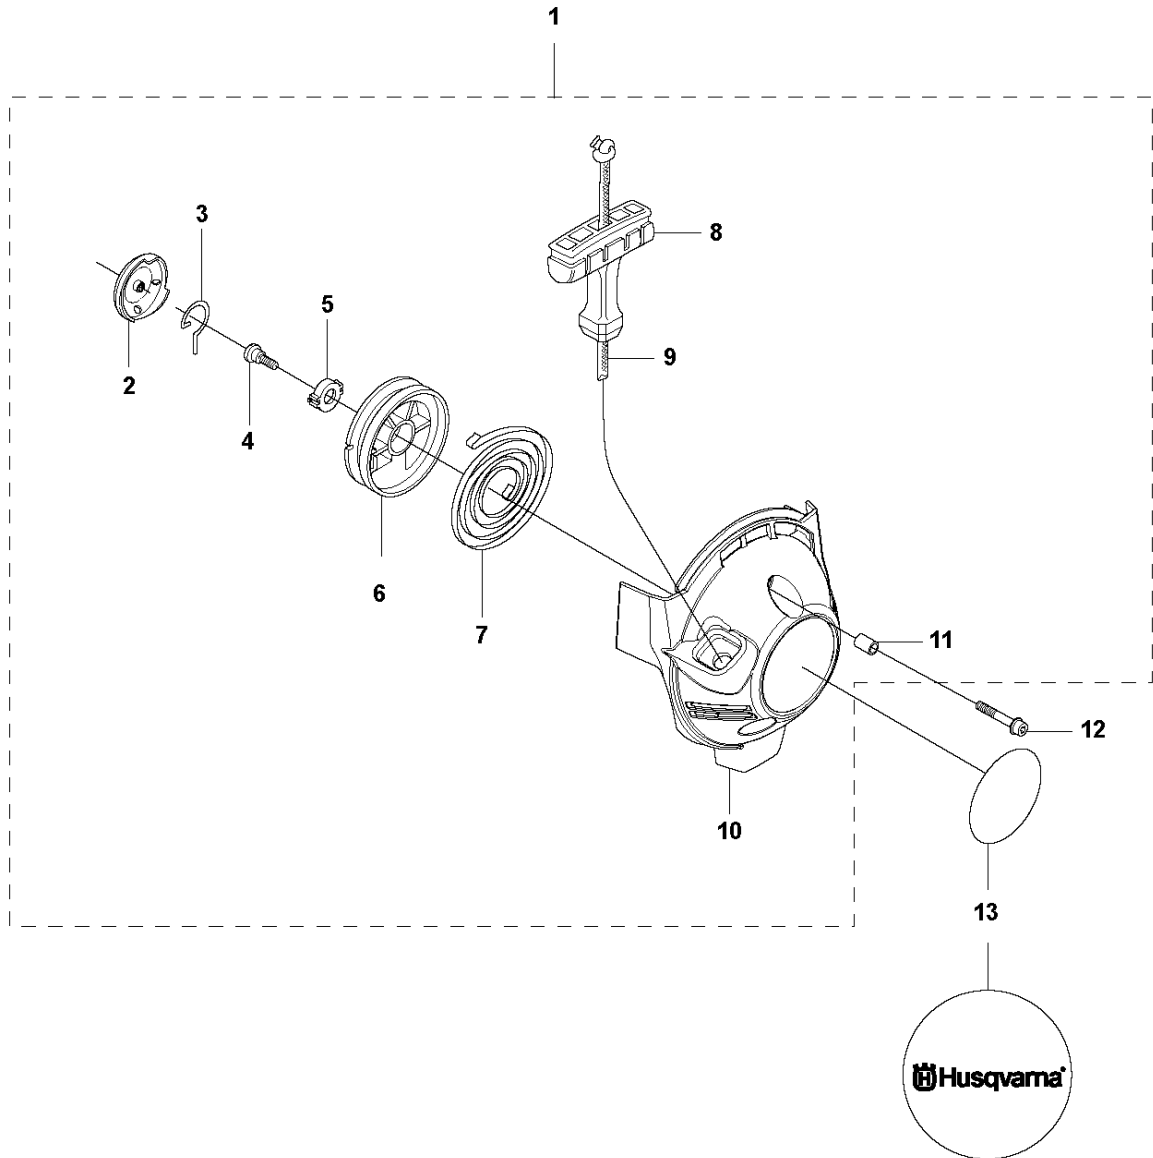

SPARE PARTS LIST

TRIMMERS/EDGERS

324 L

A 324L
BEVEL GEAR

BEVEL GEAR

324 L

Ref	Part No	Description	Remark	QTY	KIT
1	537 34 25-01	BEVEL GEAR		1	
2	503 20 15-01	SCREW IHHM		1	1
3	503 20 14-12	SCREW IHSCFMO		1	1
4	503 20 07-25	SCREW IHSCFM		1	1
5	738 21 99-00	BALL BEARING		1	1
6	735 31 11-00	CIRCLIP		1	1
7	735 31 25-10	CIRCLIP		1	1
8	503 93 55-01	CLAMP.GUARD		1	1
9	503 20 07-12	SCREW IHSCFM		1	1
10	725 23 70-51	SCREW		1	1
11	738 21 98-00	BALL BEARING		1	1
12	503 25 24-01	BALL BEARING		1	1
13	735 31 28-10	CIRCLIP		1	1
14	537 23 49-01	DRIVER ASSY		1	1
15	537 29 26-01	CUP		1	1, 14
16	537 28 56-01	SUPPORT FLANGE		1	1
17	503 85 63-01	NUT		1	1

C 324L
STARTER

HANDLE & CONTROLS

324 L

Ref	Part No	Description	Remark	QTY	KIT
1	503 85 29-06	HANDLE		1	
2	503 91 81-01	THROTTLE LEVER		1	1
3	503 87 79-01	THROTTLE TRIGGER		1	1
4	537 01 13-01	RECOIL SPRING		1	1
5	503 87 80-01	THROTTLE LOCKOUT		1	1
6	503 96 14-01	ABSORBER		1	1
7	503 71 82-01	SWITCH		1	1
8	503 21 66-20	SCREW IHSCT		5	1
9	503 96 13-01	SCREW		1	1
10	740 42 06-00	O-RING		1	1
11	503 99 55-02	HANDLE HALF		1	1
12	503 99 56-02	HANDLE HALF		1	1
13	740 42 06-00	O-RING		1	1
14	503 96 13-01	SCREW		1	1
15	503 99 56-02	HANDLE HALF		1	1
16	503 99 56-01	HANDLE HALF		1	1
17	503 99 55-02	HANDLE HALF		1	1
18	503 99 55-01	HANDLE HALF		1	1
19	537 33 51-01	WIRING ASSY		1	1

D 324L
CYLINDER COVER

CYLINDER COVER

324 L

Ref	Part No	Description	Remark	QTY KIT
1	531 00 87-28	CYLINDER COVER ASSY		1
2	522 80 63-01	SCREW		1
3	576 99 86-21	LABEL		1
4	502 28 61-01	CLIP		1

E 324L
STARTER

STARTER

324 L

Ref	Part No	Description	Remark	QTY	KIT
1	531 00 86-41	STARTER ASSY		1	
2	531 00 86-46	DRIVER		1	1
3	531 00 86-47	STARTER PAWL		1	1
4	531 00 86-50	SCREW		1	1
5	531 00 86-52	RETAINER		1	1
6	531 00 86-43	STARTER PULLEY		1	1
7	531 00 86-45	RECOIL SPRING		1	1
8	537 00 84-01	STARTER HANDLE		1	1
9	531 00 86-49	STARTER CORD		1	1
10	531 00 86-42	STARTER HOUSING		1	1
11	531 00 86-53	SLEEVE		3	1
12	531 00 86-51	SCREW		3	
13	587 35 70-01	DECAL		1	