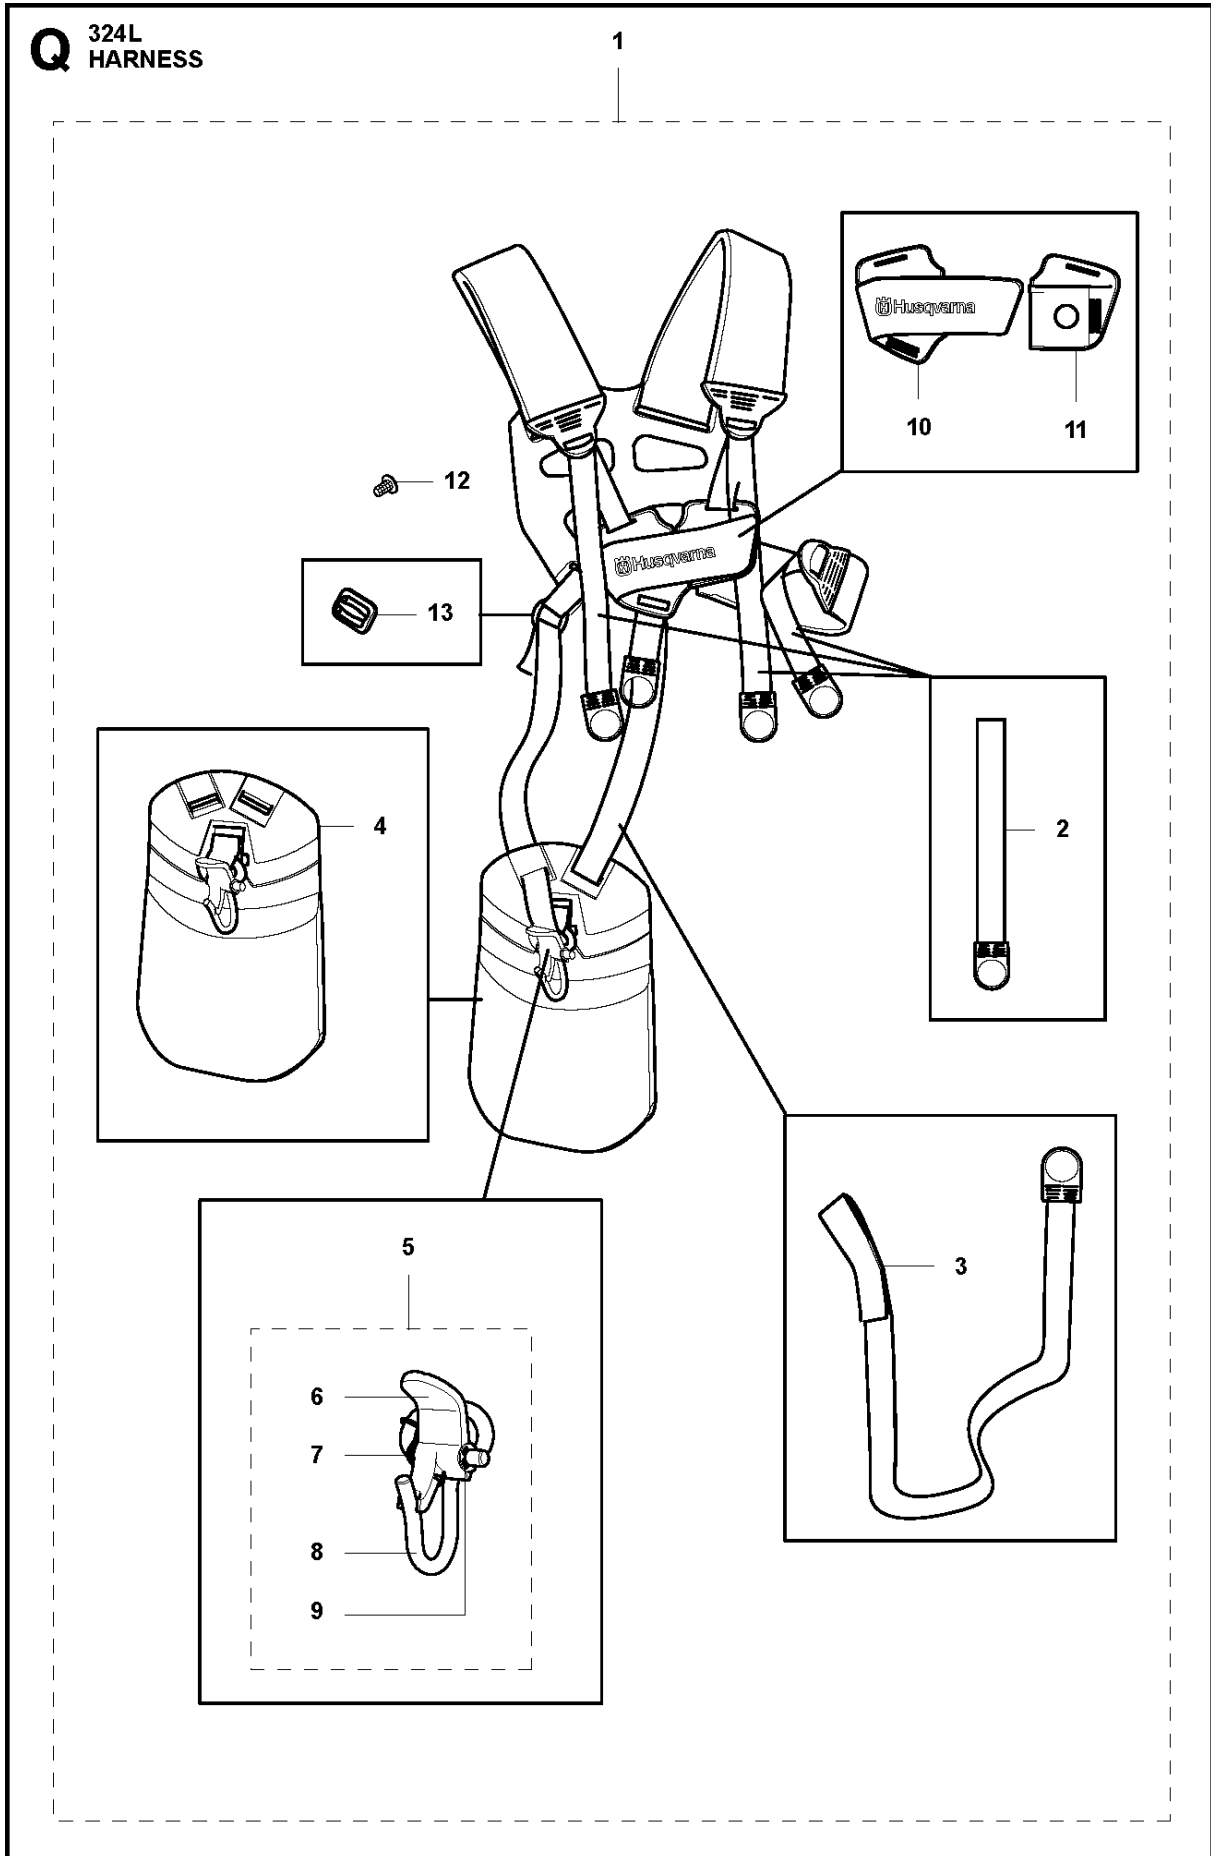

Q 324L
HARNESS

HARNES

324 L

Ref	Part No	Description	Remark	QTY KIT	
1	537 27 57-02	HARNES		1	
1	537 27 57-04	HARNES	US	1	
2	503 99 61-01	BAND		3	1
3	503 99 61-03	BAND		1	1
4	537 27 59-01	HIP PAD		1	1
5	502 02 28-01	HOOK		1	1
6	502 02 30-02	LOCK		1	1,5
7	502 02 38-01	SPRING		1	1,5
8	502 02 29-02	HOOK		1	1,5
9	735 31 09-20	E-CLIP		1	1,5
10	537 28 84-01	FRONT PIECE		1	1
11	537 28 83-01	FRONT PIECE		1	1
12	537 17 54-01	HIP PAD		3	1
13	537 11 35-01	RETAINER		1	1