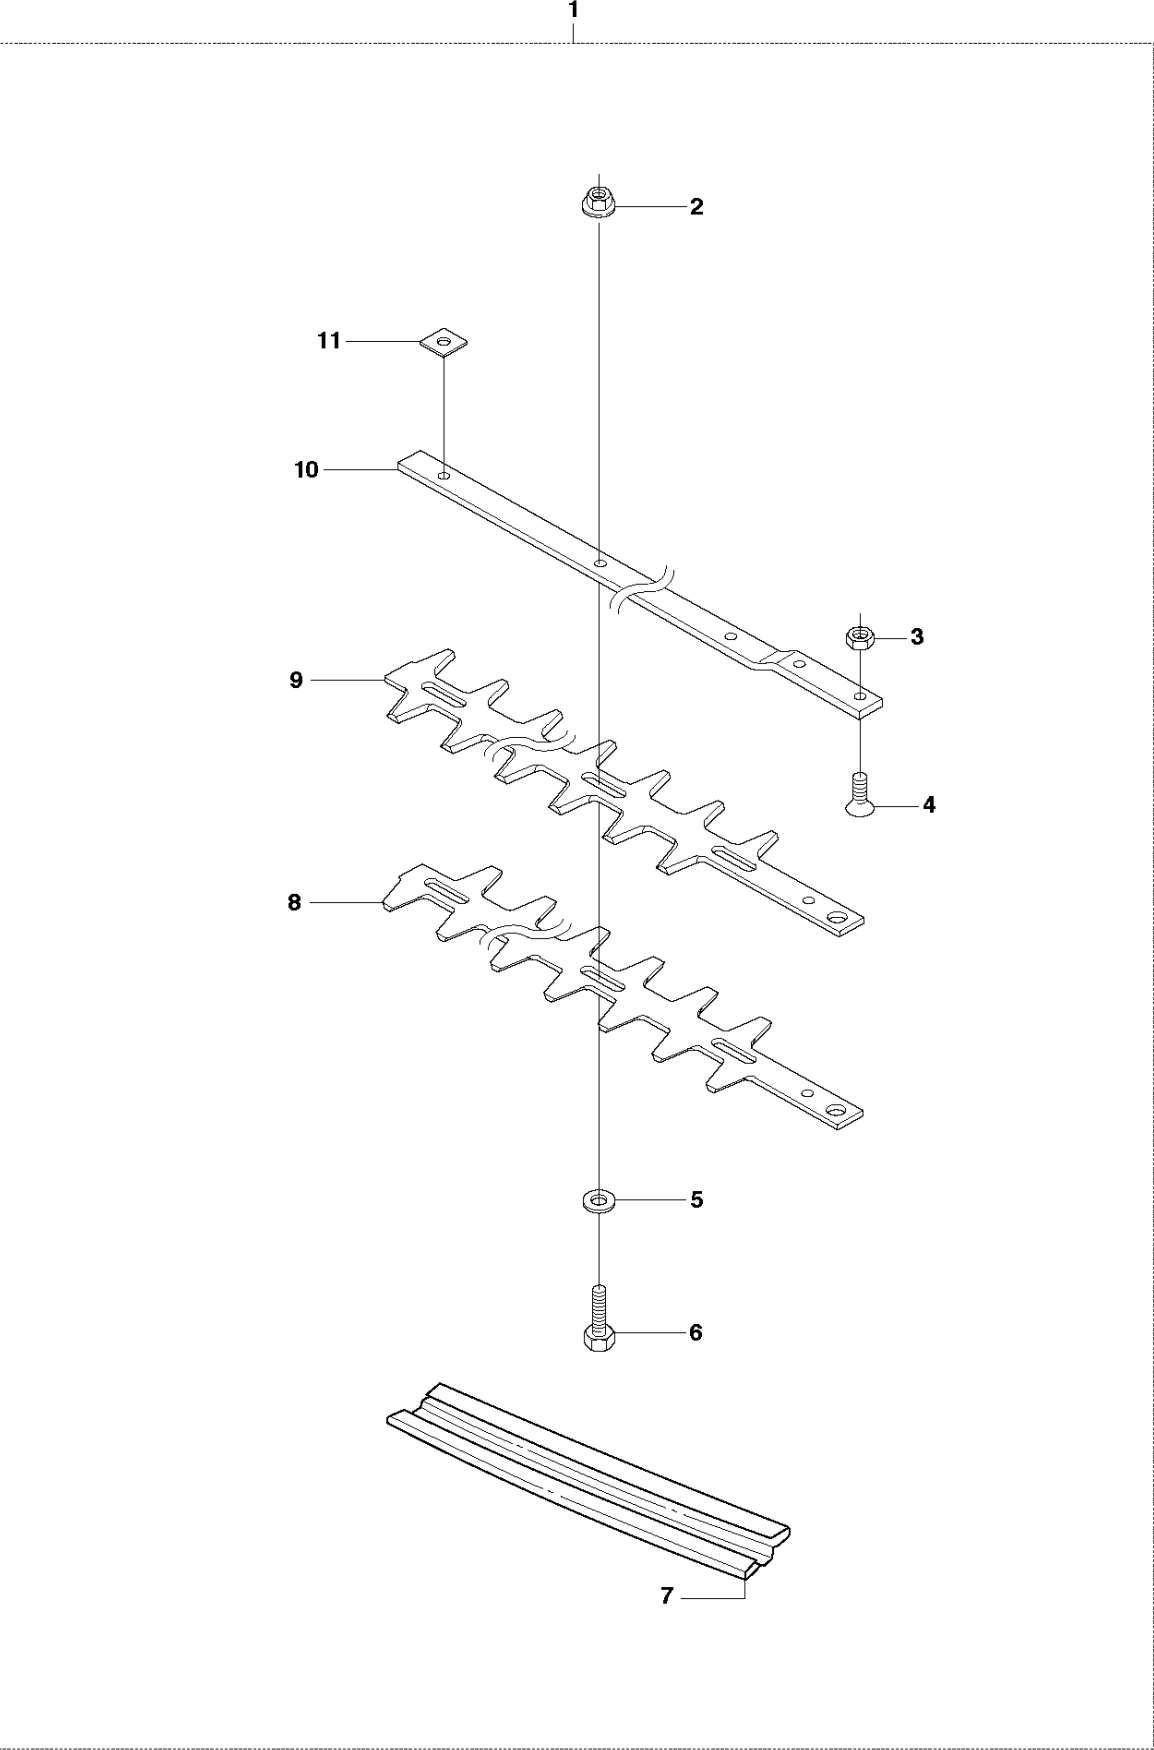

B1 325HE3, 325HE4
CUTTING EQUIPMENT

CUTTING EQUIPMENT

325 HE4, 966787701 from 2015 -

Ref	Part No	Description	Remark	QTY KIT
1	505 06 55-02	CUTTING DECK		1
2	503 22 75-02	NUT		4
3	503 22 10-12	HEXAGON NUT		2
4	725 63 31-55	SCREW IHCSFM		2
5	503 23 00-24	WASHER		4
6	589 30 89-01	SCREW		4
7	581 25 93-04	TRANSPORT GUARD		1
8	505 06 48-01	BLADE		1
9	505 06 48-01	BLADE		1
10	537 28 39-01	BEAM		1
11	544 46 27-01	WASHER STEEL		1