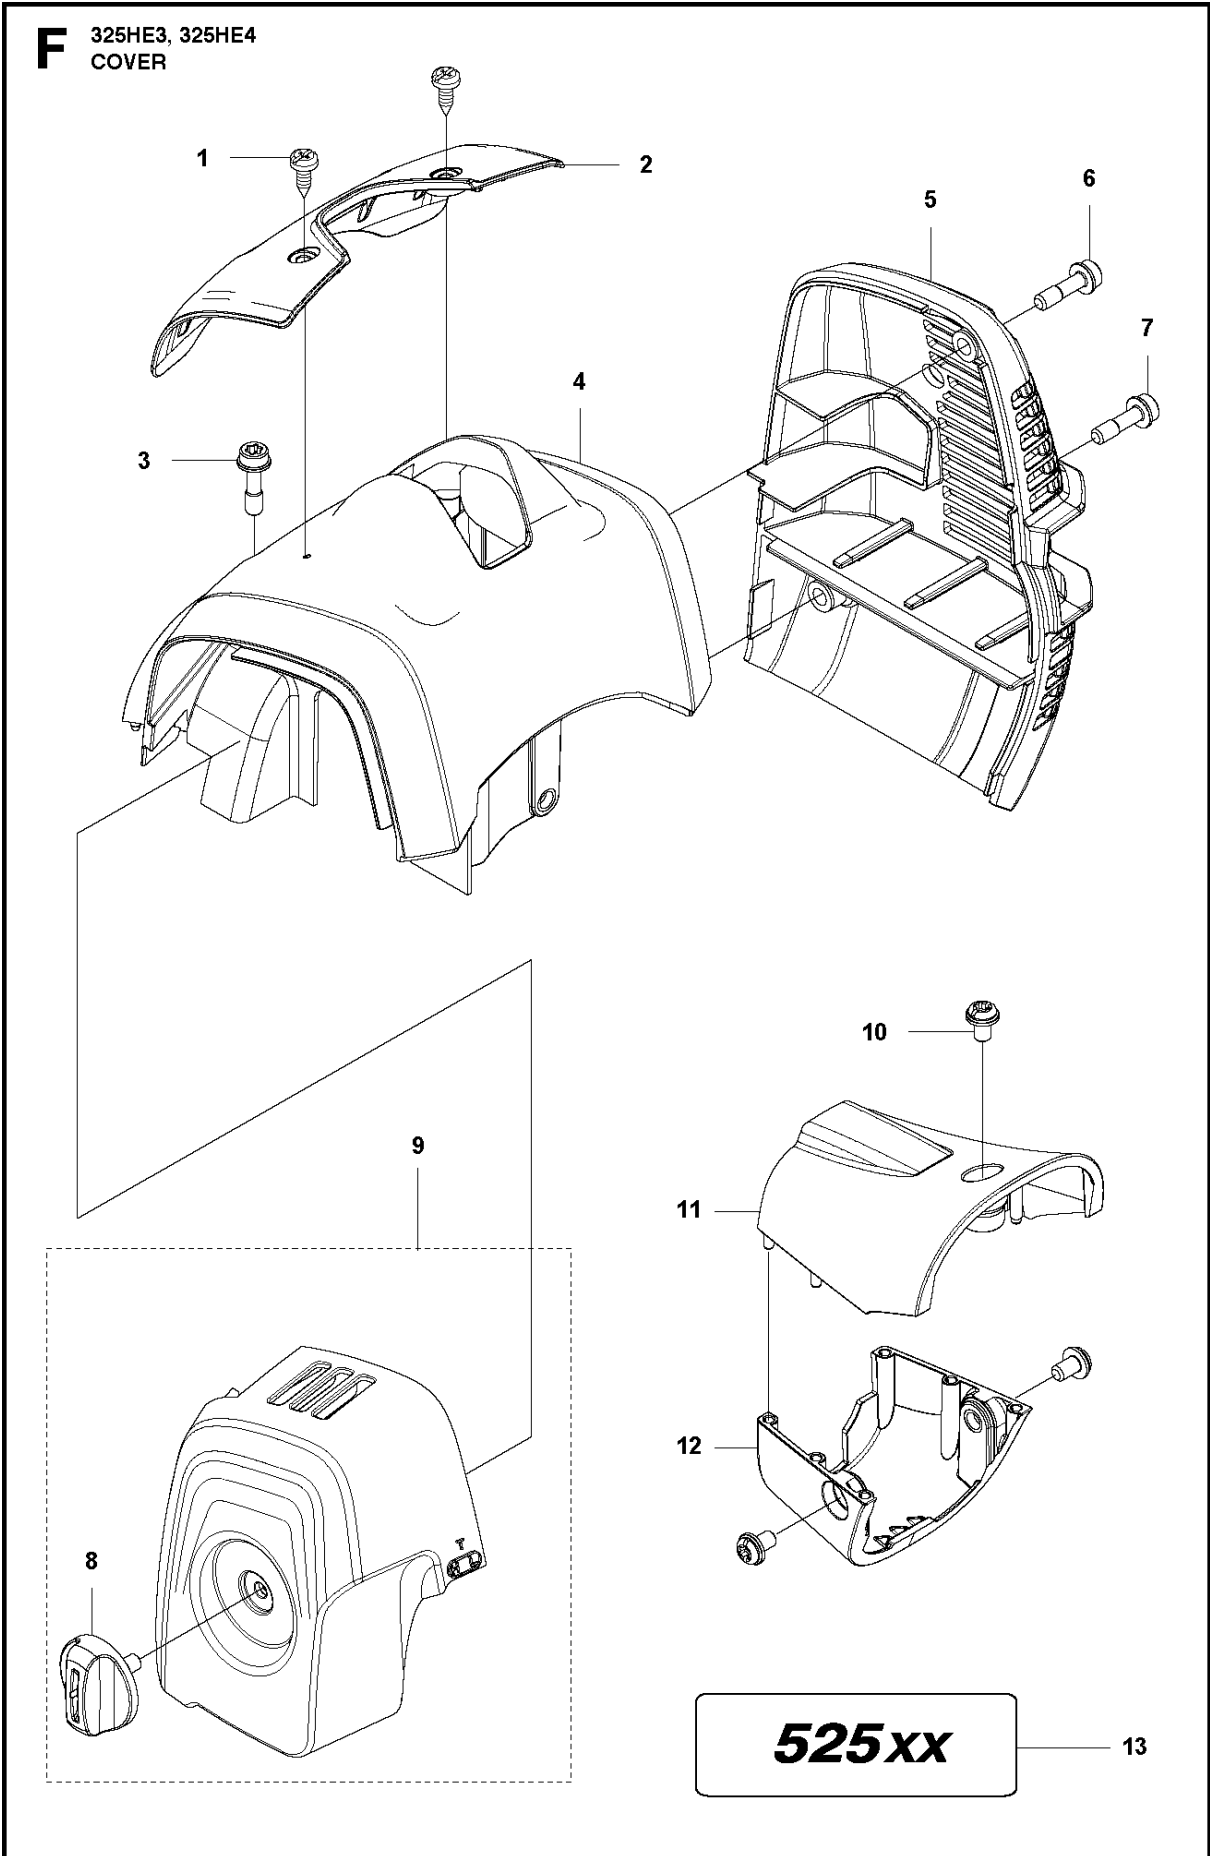

F 325HE3, 325HE4
COVER

COVER

325 HE4, 966787701 from 2015 -

Ref	Part No	Description	Remark	QTY	KIT
1	503 21 35-12	SCREW CCRPANT		2	
2	576 40 45-01	ARM PROTECTION		1	
3	577 81 54-01	BOLT		1	
4	592 62 13-01	CYLINDER COVER	To be used with 576404101 Housing clutch	1	
4	592 62 13-02	CYLINDER COVER	To be used with 588567701 Housing clutch	1	
5	576 40 47-01	MUFFLER GUARD		1	
6	577 81 54-01	BOLT		1	
7	577 81 54-01	BOLT		1	
8	576 99 24-02	KNOB		1	9
9	581 04 73-01	FILTER COVER ASSY		1	
10	544 25 68-01	SCREW		3	
11	577 84 82-01	COVER	524L, 525L, LS, LST, RJD	1	
11	577 85 11-01	COVER	RS	1	
12	577 84 81-01	COVER	524L, 525L, LS, LST, RJD	1	
12	577 85 10-01	COVER	RS	1	
13	579 44 58-06	DECAL	525L	1