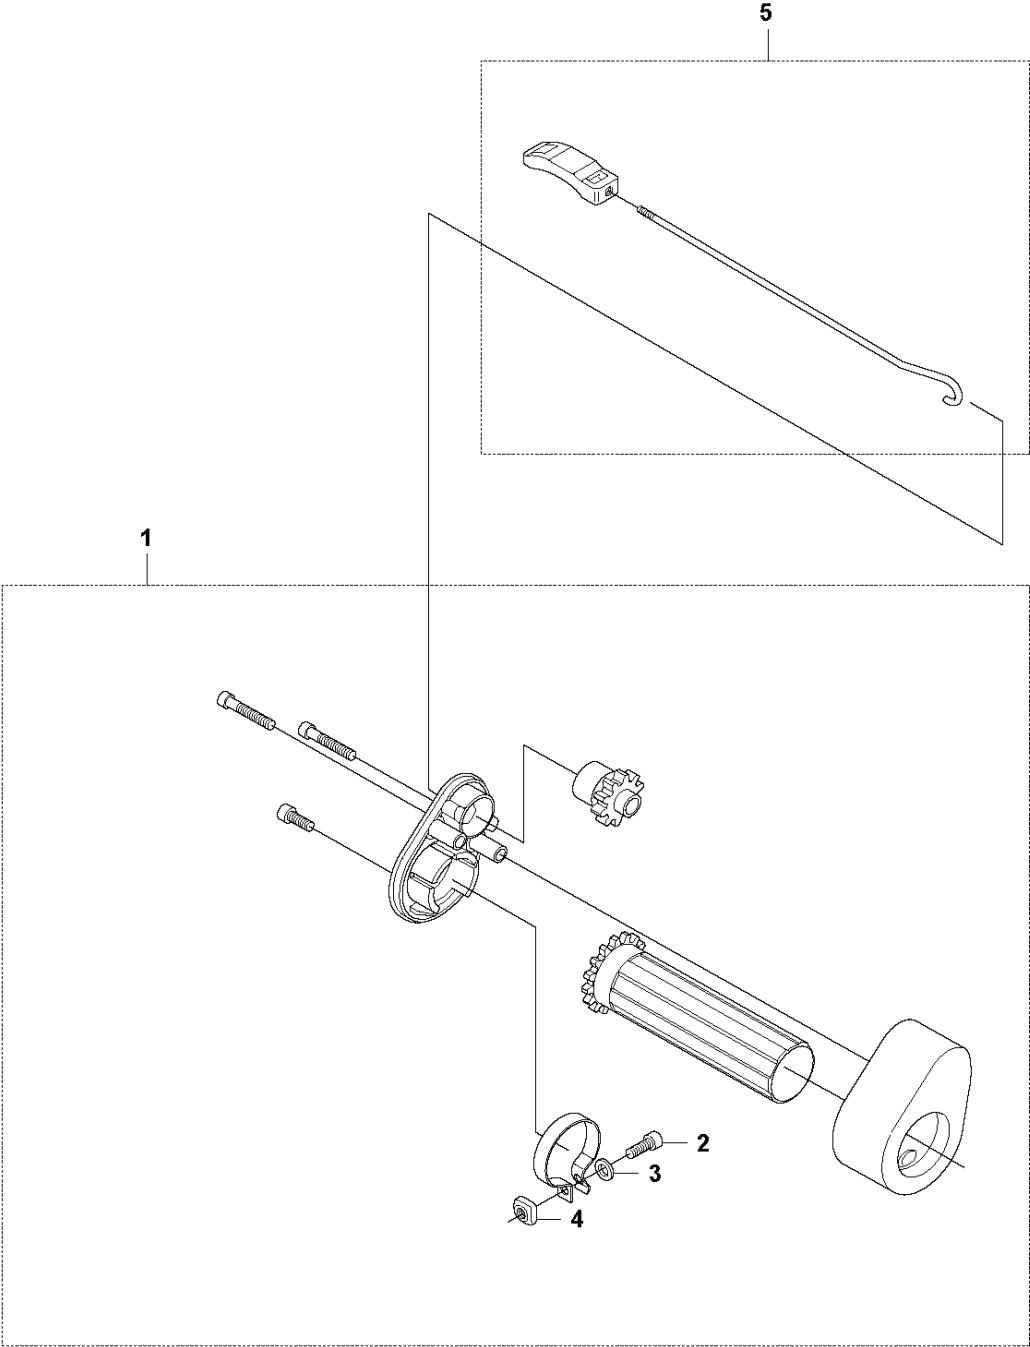

## LEVER

325 HE4, 966787701 from 2015 -

Ref	Part No	Description	Remark	QTY	KIT
1	537 29 50-02	HANDLE		1	
2	725 53 29-55	SCREW IHSCM		1	1
3	734 11 46-01	WASHER		1	1
4	503 22 65-01	SQUARE NUT		1	1
5	597 02 81-01	REMOTE CONTROL		1	