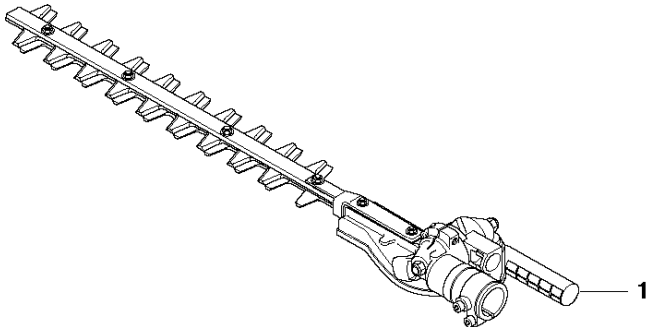

CUTTING EQUIPMENT

325 HE4, 966787701 from 2015 -

Ref	Part No	Description	Remark	QTY KIT
1	505 06 55-02	CUTTING DECK		1
2	503 22 75-02	NUT		4
3	503 22 10-12	HEXAGON NUT		2
4	725 63 31-55	SCREW IHCSFM		2
5	503 23 00-24	WASHER		4
6	589 30 89-01	SCREW		4
7	581 25 93-04	TRANSPORT GUARD		1
8	505 06 48-01	BLADE		1
9	505 06 48-01	BLADE		1
10	537 28 39-01	BEAM		1
11	544 46 27-01	WASHER STEEL		1

B3 325HE4
CUTTING EQUIPMENT