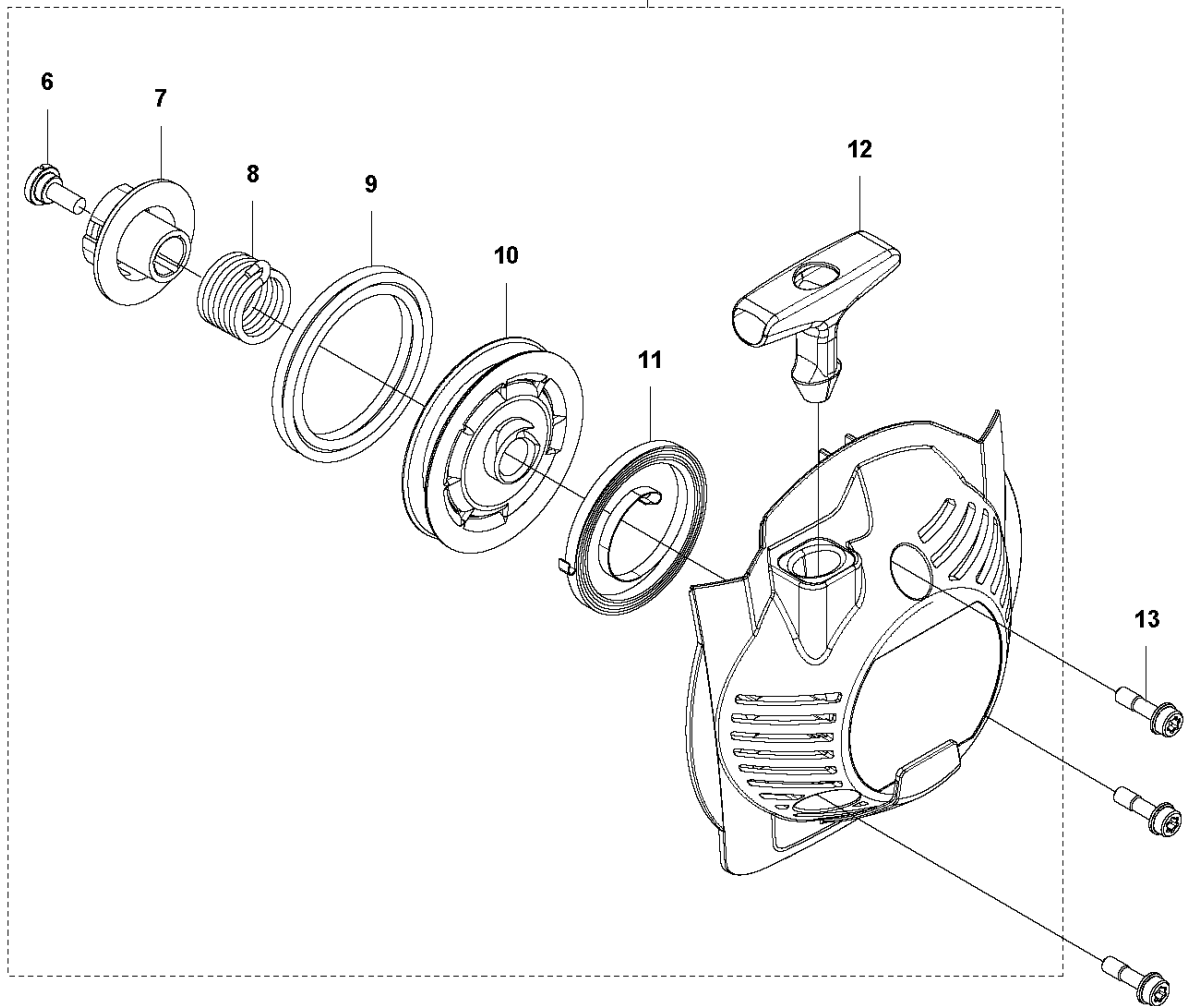

H 325HE3, 325HE4
STARTER

STARTER

325 HE4, 966787701 from 2015 -

Ref	Part No	Description	Remark	QTY	KIT
1	581 14 65-01	STARTER PULLEY		1	
2	521 60 04-01	E-RING		2	1
3	521 60 03-01	SPRING		2	1
4	521 60 02-01	RATCHET		2	1
5	578 99 25-01	STARTER		1	
6	506 61 30-01	SCREW		1	5
7	576 40 12-01	PULLEY		1	5
8	577 13 41-01	SPRING		1	5
9	579 06 46-01	ROPE		1	5
10	579 06 48-01	STARTER PULLEY		1	5
11	504 11 50-01	SPRING.SPIRAL		1	5
12	575 48 95-01	STARTER HANDLE		1	5
13	577 81 54-01	BOLT		3	5
14	579 36 96-01	DECAL		1