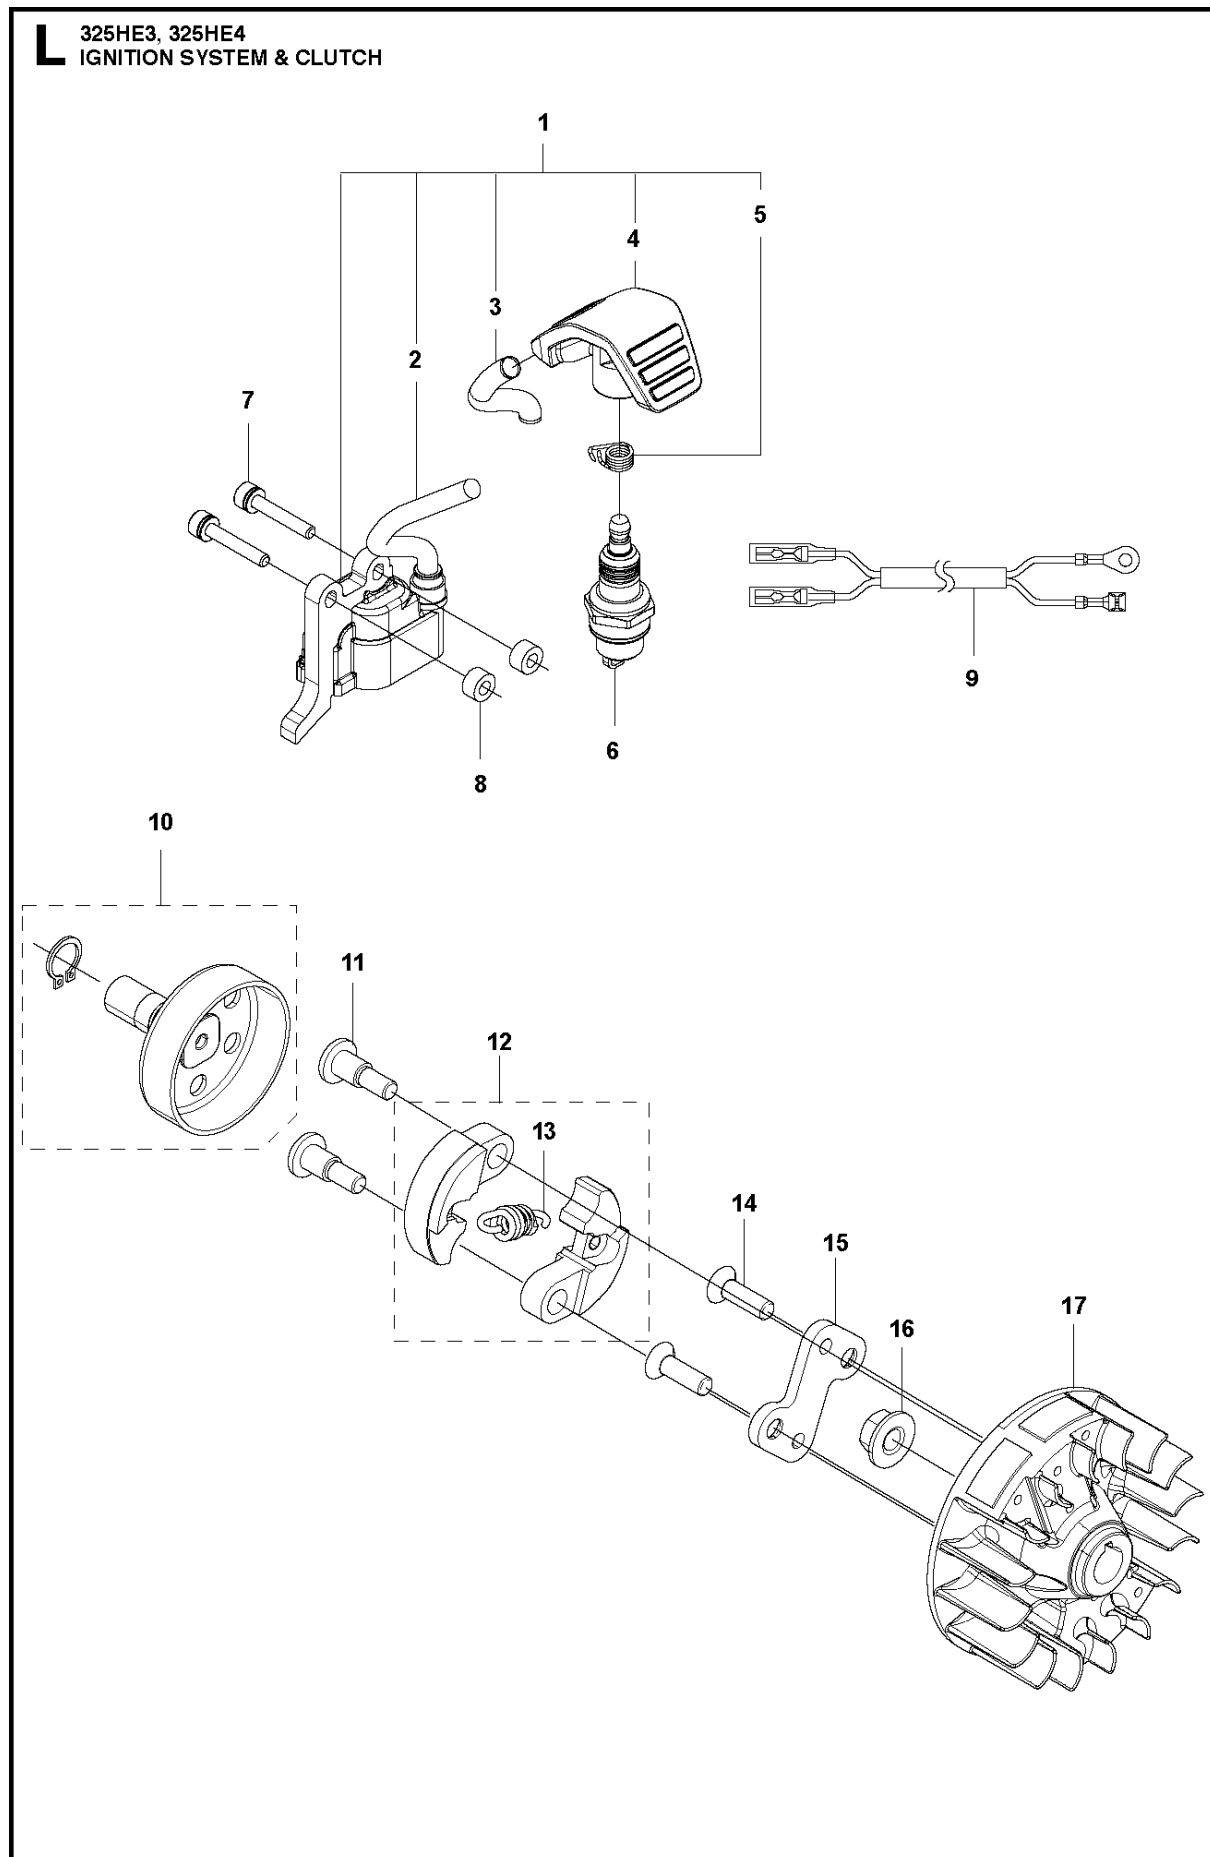

IGNITION SYSTEM & CLUTCH

325 HE4, 966787701 from 2015 -

Ref	Part No	Description	Remark	QTY	KIT
1	588 14 15-01	IGNITION COIL		1	
2	584 82 66-01	IGNITION CABLE		1	1
3	579 59 07-01	TUBE		1	1
4	586 10 72-01	SPARK PLUG CAP		1	1
5	588 17 62-01	SPRING		1	1
6	584 96 81-01	SPARK PLUG	BPMR-8Y : NGK	1	
7	521 51 58-01	BOLT		2	
8	521 76 97-01	SPACER		2	
9	577 85 17-01	SHORT CIRCUIT CABLE		1	
10	586 82 97-01	CLUTCH DRUM ASSY		1	
11	525 61 54-01	SCREW		2	
12	537 04 01-02	CLUTCH ASSY		1	
13	503 14 51-01	CLUTCH SPRING		1	12
14	580 42 92-01	SCREW ITXCFSM		2	
15	580 35 54-01	CLUTCH HUB		1	
16	504 11 80-01	NUT		1	
17	578 96 78-01	FLYWHEEL		1