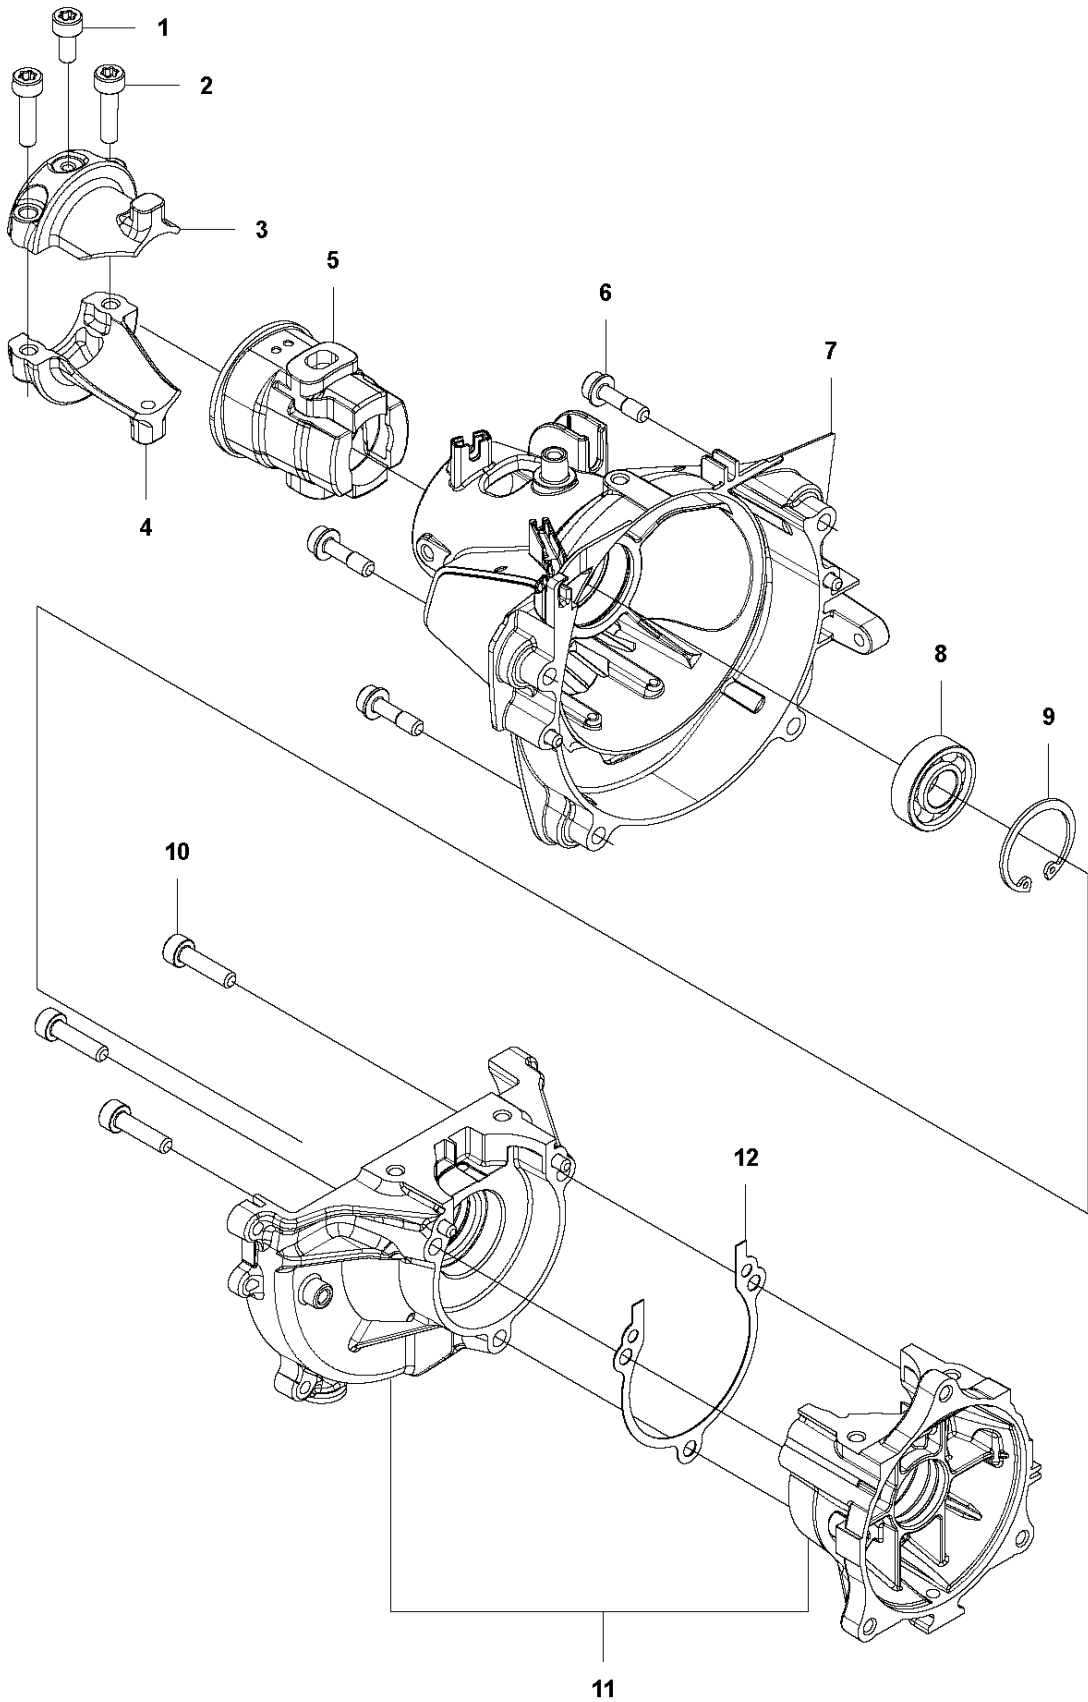

J 325HE3, 325HE4
CRANKCASE

CRANKCASE

325 HE4, 966787701 from 2015 -

Ref	Part No	Description	Remark	QTY KIT
1	525 82 49-14	SCREW ITXSCM		1
2	577 94 20-01	BOLT		2
3	576 42 07-02	BRACKET		1
4	576 42 08-02	BRACKET		1
5	576 42 05-01	CUSHION		1
6	577 81 54-01	BOLT		4
7	576 40 41-01	HOUSING		1
8	525 95 32-01	BEARING		1
9	506 60 99-01	SNAP RING		1
10	504 11 43-01	SCREW		3
11	581 30 86-02	CRANKCASE		1
12	576 39 95-02	GASKET		1