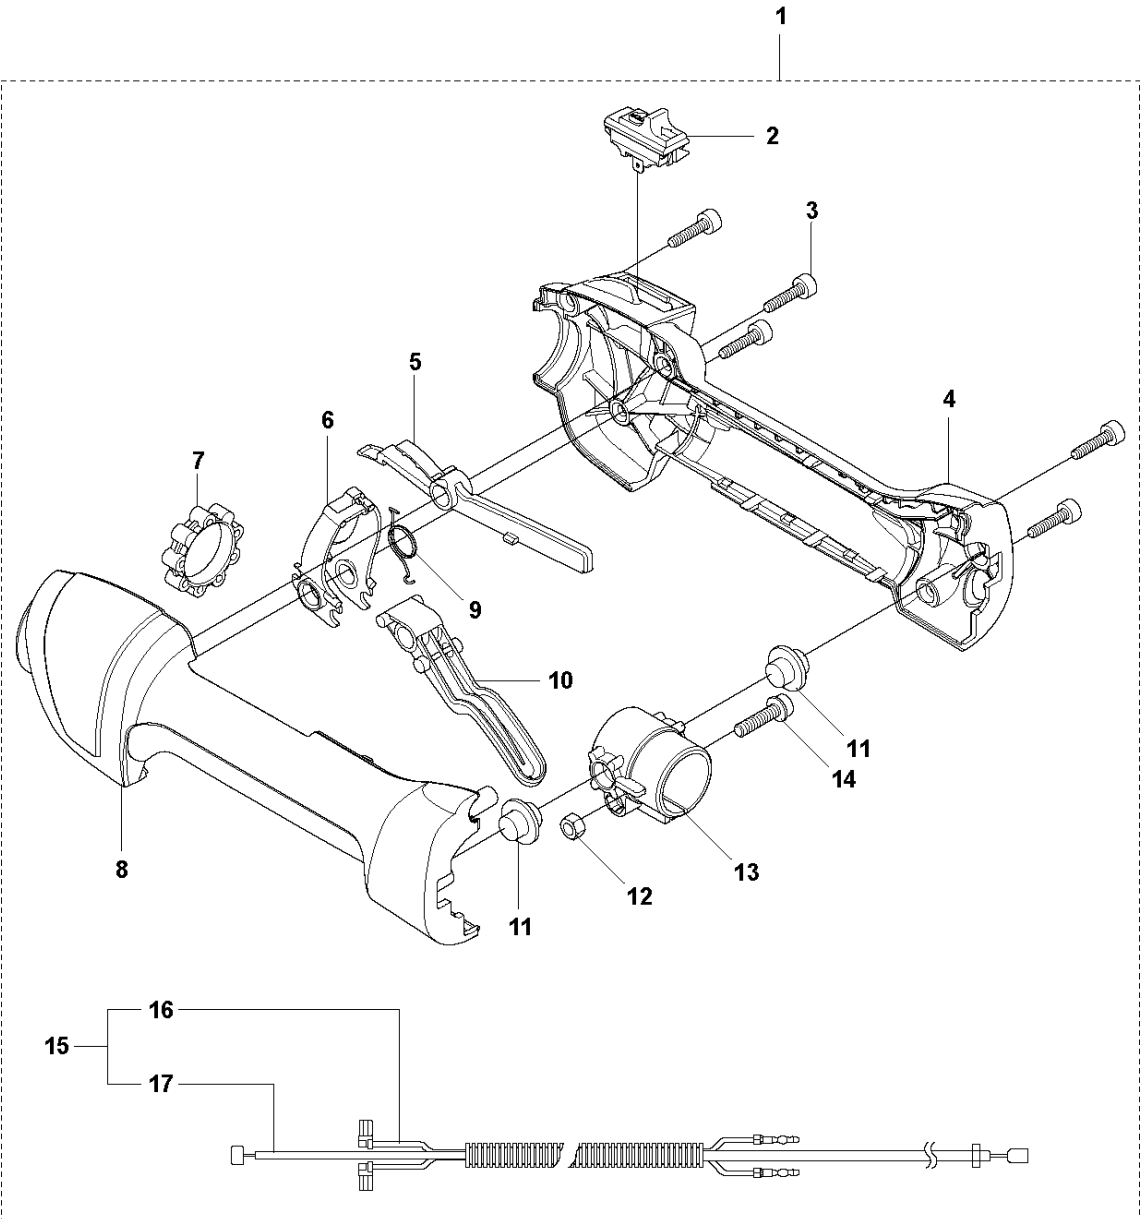

E 325HE3, 325HE4
THROTTLE CONTROLS

THROTTLE CONTROLS

325 HE4, 966787701 from 2015 -

Ref	Part No	Description	Remark	QTY	KIT
1	578 27 95-01	THROTTLE CONTROL	L, LS, LST, RJX	1	
1	578 27 95-02	THROTTLE CONTROL	LK, RJD, (LST Australia)	1	
2	537 41 90-01	SWITCH		1	1
3	575 96 05-01	SCREW IH SCT		5	1
4	544 23 84-01	HANDLE HALF	L, LS, LST, RJX	1	1
4	544 10 02-02	HANDLE HALF	LK, RJD, (LST Australia)	1	1
5	503 87 80-01	THROTTLE LOCKOUT		1	1
6	503 91 81-01	THROTTLE LEVER		1	1
7	503 96 14-01	ABSORBER		1	1
8	544 23 85-01	HANDLE HALF	L, LS, LST, RJX	1	1
8	544 10 03-02	HANDLE HALF	LK, RJD, (LST Australia)	1	1
9	544 10 08-01	RECOIL SPRING		1	1
10	503 87 79-03	THROTTLE TRIGGER		1	1
11	544 10 17-03	DAMPER	L, LS, LST, RJX	2	1
11	544 10 17-02	DAMPER	LK, RJD, (LST Australia)	2	1
12	731 23 14-01	HEXAGON NUT		1	1
13	544 11 21-01	RETAINER		1	1
14	506 68 90-01	BOLT		1	1
15	578 27 96-01	WIRING		1	1
16	502 53 16-01	SHORT CIRCUIT CABLE		1	1, 15
17	578 86 78-01	THROTTLE CABLE		1	1, 15