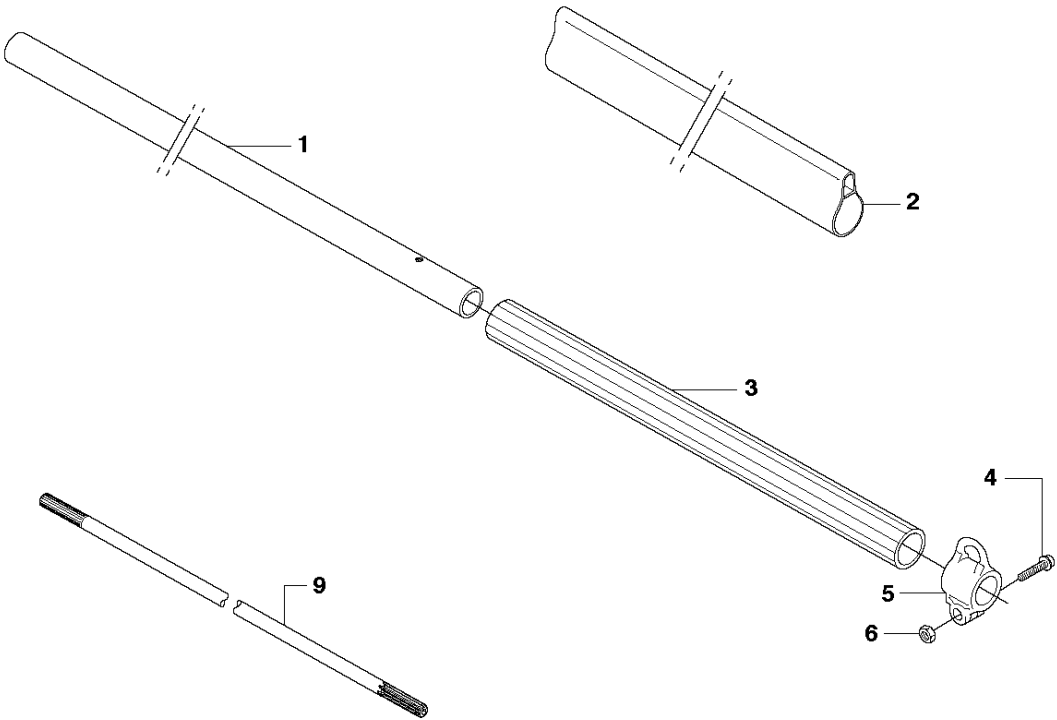

# SPARE PARTS LIST

HEDGE TRIMMERS/POLE HEDGE  
TRIMMERS

325 HE4, 966787701 from 2015 -

**C2** 325HE4  
SHAFT

A vertical block of safety and compliance icons. At the top is a warning triangle with an upward arrow. Below it are several circular icons: a crossed-out circle, a circle with a diagonal line, a circle with a lightning bolt, and a circle with a flame. The next icon shows a person using a tool with a warning triangle and the text '1000000'. Below that is a hand icon with a warning triangle and the text '0N1465'. At the bottom are the CE mark, the EUP/PE mark, and other regulatory symbols.

10

HANDLE

325 HE4, 966787701 from 2015 -

Ref	Part No	Description	Remark	QTY KIT
1	584 97 79-01	TUBE		1
2	537 41 64-03	COVER		1
3	537 08 55-02	HANDLE		1
4	525 75 51-01	SCREW ITXSCFM		1
5	503 94 10-01	HOOK		1
6	731 23 14-01	HEXAGON NUT		1
9	581 81 51-01	DRIVE SHAFT		1
10	585 94 40-01	DECAL		1

## CARBURETOR

325 HE4, 966787701 from 2015 -

Ref	Part No	Description	Remark	QTY KIT
1	520 97 63-01	SCREW		1
2	577 81 57-01	SCREW		1
3	513 59 32-01	SPRING		1
4	579 19 06-01	COVER		1
5	520 95 48-01	GASKET		1
6	502 21 36-01	DIAPHRAGM PUMP		1
7	513 40 08-01	SWIVEL		1
8	516 52 42-01	WASHER		1
9	506 73 86-01	RETAINER RING		1
10	579 19 07-01	SHAFT		1
11	577 81 55-01	SPRING		1
12	520 75 98-01	SCREW		1
13	520 97 86-01	VALVE		1
14	520 95 70-01	SCREEN		1
15	505 05 79-01	SPRING		1
16	584 90 12-01	PISTON ASSY		1
17	520 75 98-01	SCREW		1
18	579 19 08-01	LEVER		1
19	505 05 65-01	RING		1
20	579 19 10-01	SHAFT		1
21	516 52 42-01	WASHER		1
22	584 90 13-01	LEVER		1
23	579 19 11-01	SPRING		1
24	520 75 98-01	SCREW		1
25	581 15 49-01	VALVE		1
26	578 89 54-01	SPRING		1
27	520 97 74-01	PIN		1
28	577 80 72-01	LEVER		1
29	521 08 54-01	VALVE.INLET		1
30	577 80 71-01	SCREW		1
31	516 97 21-01	GASKET		1
32	577 80 70-01	DIAPHRAGM		1
33	514 18 92-01	COVER		1
34	520 97 88-01	SCREW ASSY		4
35	514 24 26-01	BALL		1
36	514 24 33-01	SPRING.CHOKE		1
37	580 68 48-01	GASKET KIT	Coomopes by item 5, 6, 31 and 32	1