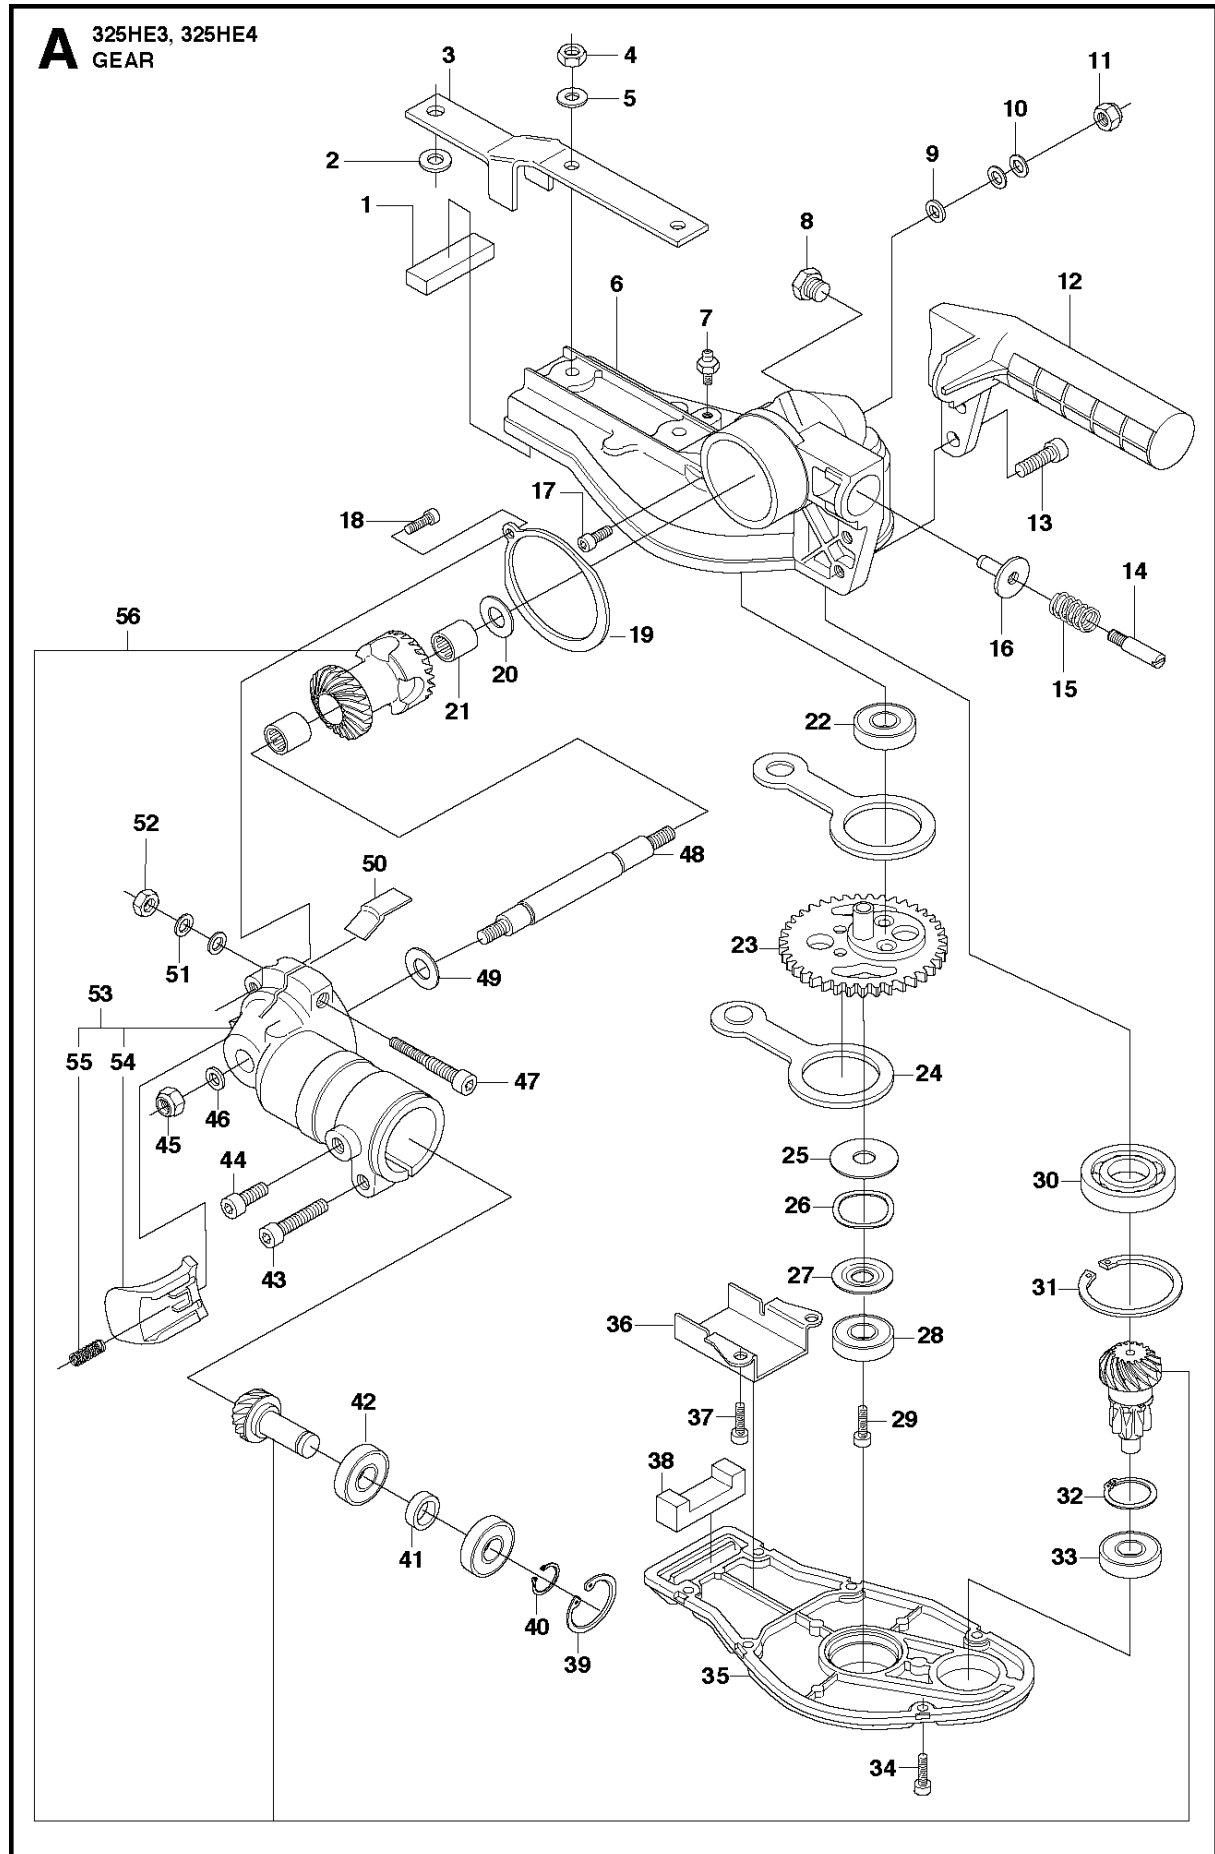

10

HANDLE

325 HE4, 966787701 from 2015 -

Ref	Part No	Description	Remark	QTY KIT
1	584 97 79-01	TUBE		1
2	537 41 64-03	COVER		1
3	537 08 55-02	HANDLE		1
4	525 75 51-01	SCREW ITXSCFM		1
5	503 94 10-01	HOOK		1
6	731 23 14-01	HEXAGON NUT		1
9	581 81 51-01	DRIVE SHAFT		1
10	585 94 40-01	DECAL		1

## COVER

325 HE4, 966787701 from 2015 -

Ref	Part No	Description	Remark	QTY	KIT
1	503 21 35-12	SCREW CCRPANT		2	
2	576 40 45-01	ARM PROTECTION		1	
3	577 81 54-01	BOLT		1	
4	592 62 13-01	CYLINDER COVER	To be used with 576404101 Housing clutch	1	
4	592 62 13-02	CYLINDER COVER	To be used with 588567701 Housing clutch	1	
5	576 40 47-01	MUFFLER GUARD		1	
6	577 81 54-01	BOLT		1	
7	577 81 54-01	BOLT		1	
8	576 99 24-02	KNOB		1	9
9	581 04 73-01	FILTER COVER ASSY		1	
10	544 25 68-01	SCREW		3	
11	577 84 82-01	COVER	524L, 525L, LS, LST, RJD	1	
11	577 85 11-01	COVER	RS	1	
12	577 84 81-01	COVER	524L, 525L, LS, LST, RJD	1	
12	577 85 10-01	COVER	RS	1	
13	579 44 58-06	DECAL	525L	1	

## IGNITION SYSTEM &amp; CLUTCH

325 HE4, 966787701 from 2015 -

Ref	Part No	Description	Remark	QTY	KIT
1	588 14 15-01	IGNITION COIL		1	
2	584 82 66-01	IGNITION CABLE		1	1
3	579 59 07-01	TUBE		1	1
4	586 10 72-01	SPARK PLUG CAP		1	1
5	588 17 62-01	SPRING		1	1
6	584 96 81-01	SPARK PLUG	BPMR-8Y : NGK	1	
7	521 51 58-01	BOLT		2	
8	521 76 97-01	SPACER		2	
9	577 85 17-01	SHORT CIRCUIT CABLE		1	
10	586 82 97-01	CLUTCH DRUM ASSY		1	
11	525 61 54-01	SCREW		2	
12	537 04 01-02	CLUTCH ASSY		1	
13	503 14 51-01	CLUTCH SPRING		1	12
14	580 42 92-01	SCREW ITXCFSM		2	
15	580 35 54-01	CLUTCH HUB		1	
16	504 11 80-01	NUT		1	
17	578 96 78-01	FLYWHEEL		1	