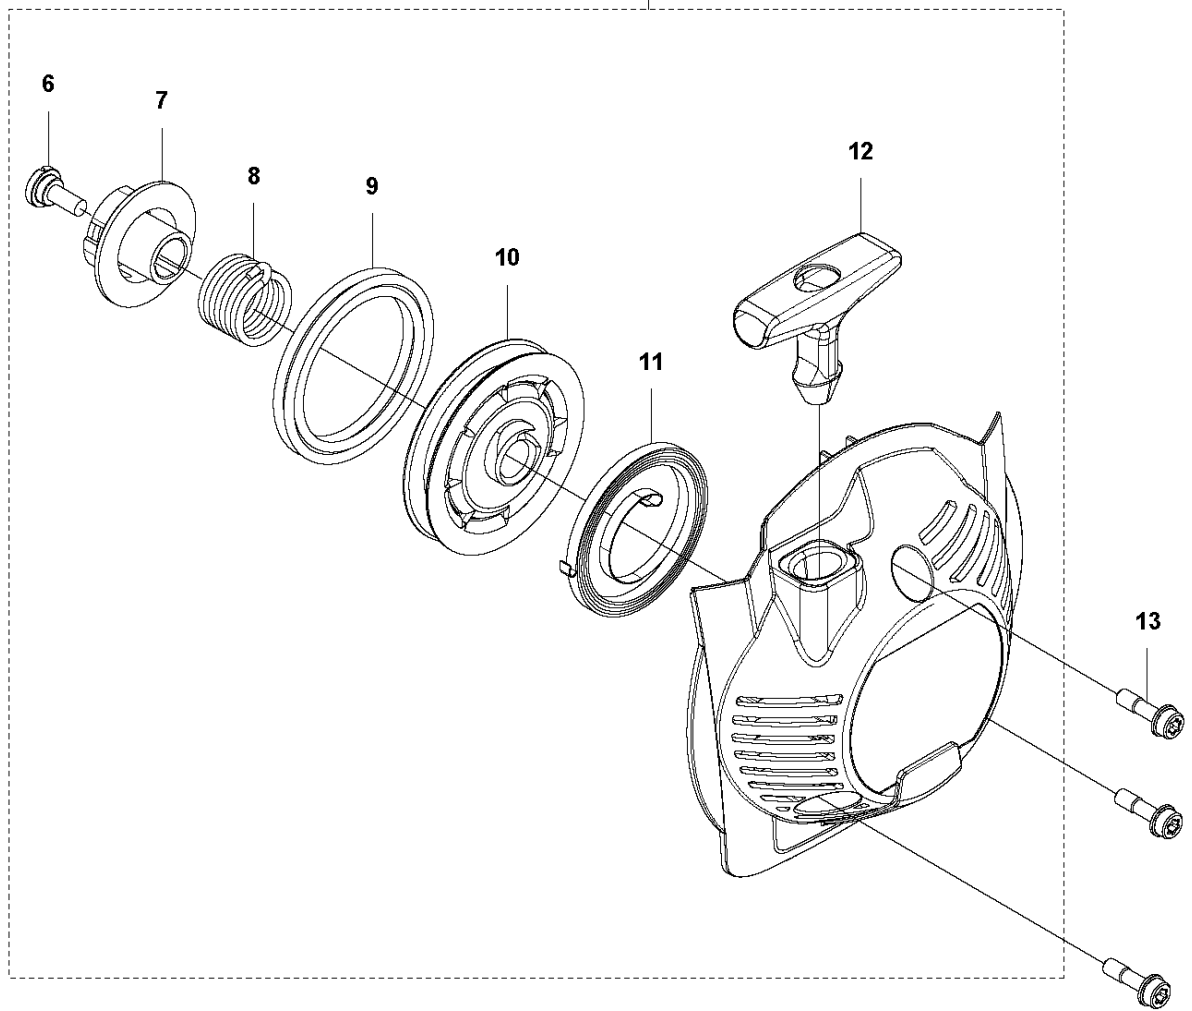

H 325HE3, 325HE4
STARTER

STARTER

325 HE3, 966787601 from 2015 -

Ref	Part No	Description	Remark	QTY	KIT
1	581 14 65-01	STARTER PULLEY		1	
2	521 60 04-01	E-RING		2	1
3	521 60 03-01	SPRING		2	1
4	521 60 02-01	RATCHET		2	1
5	578 99 25-01	STARTER		1	
6	506 61 30-01	SCREW		1	5
7	576 40 12-01	PULLEY		1	5
8	577 13 41-01	SPRING		1	5
9	579 06 46-01	ROPE		1	5
10	579 06 48-01	STARTER PULLEY		1	5
11	504 11 50-01	SPRING.SPIRAL		1	5
12	575 48 95-01	STARTER HANDLE		1	5
13	577 81 54-01	BOLT		3	5
14	579 36 96-01	DECAL		1