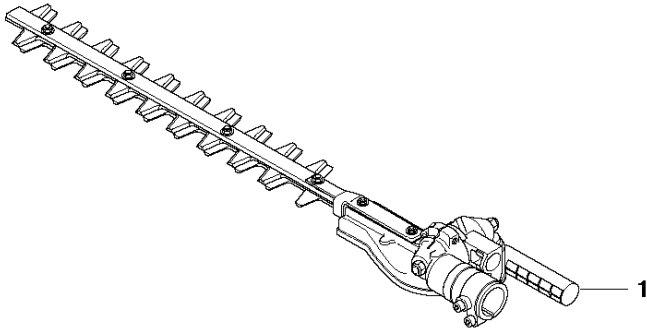

CUTTING EQUIPMENT

325 HE3, 966787601 from 2015 -

Ref	Part No	Description	Remark	QTY KIT
1	505 06 55-02	CUTTING DECK		1
2	503 22 75-02	NUT		4
3	503 22 10-12	HEXAGON NUT		2
4	725 63 31-55	SCREW IHCSFM		2
5	503 23 00-24	WASHER		4
6	589 30 89-01	SCREW		4
7	581 25 93-04	TRANSPORT GUARD		1
8	505 06 48-01	BLADE		1
9	505 06 48-01	BLADE		1
10	537 28 39-01	BEAM		1
11	544 46 27-01	WASHER STEEL		1

B2 325HE3
CUTTING EQUIPMENT