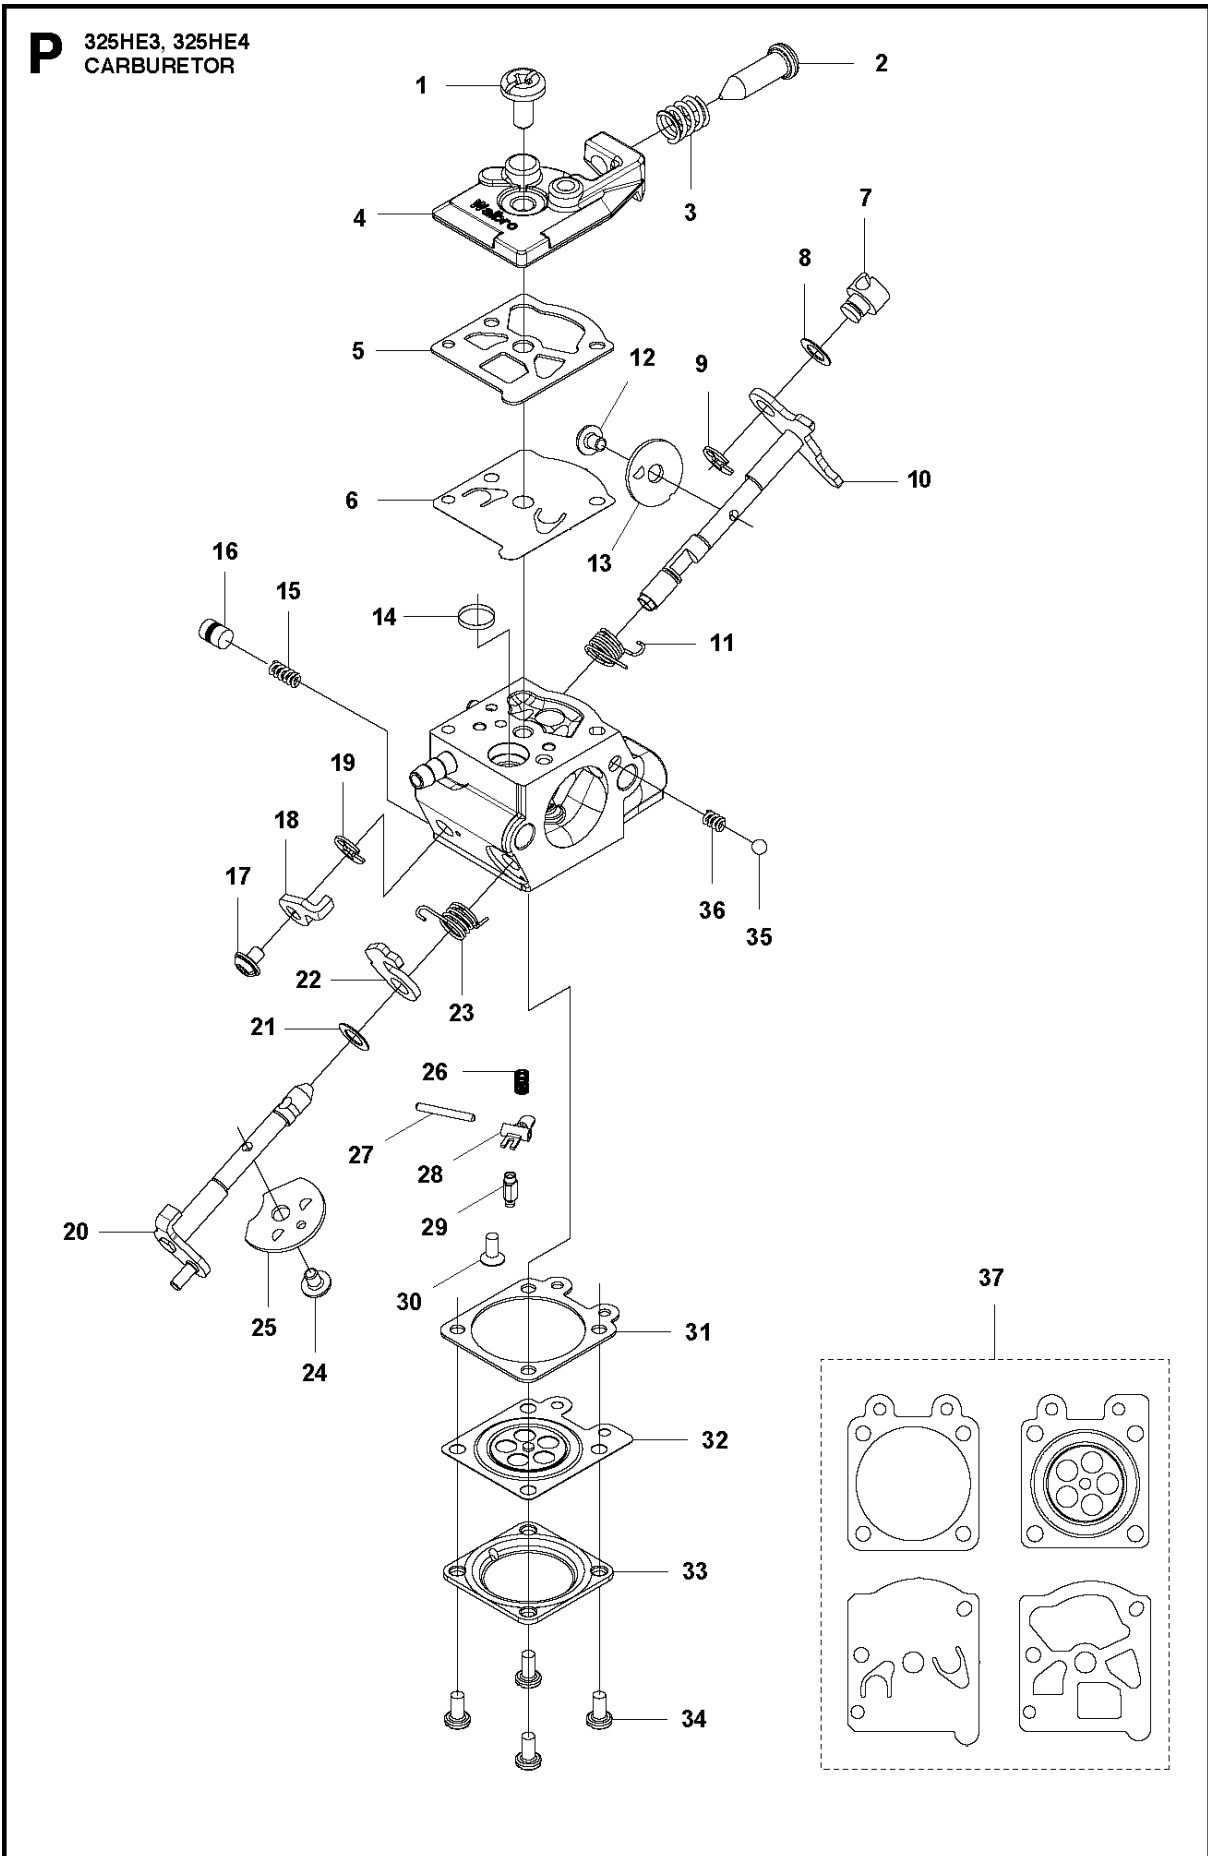

## CYLINDER, PISTON &amp; MUFFLER

325 HE3, 966787601 from 2015 -

Ref	Part No	Description	Remark	QTY	KIT
1	544 25 68-01	SCREW		2	
2	578 78 53-01	PLATE		1	
3	504 11 43-01	SCREW		4	
4	577 97 90-01	CYLINDER		1	
5	576 39 87-02	GASKET		1	
6	506 61 81-01	RING		2	
7	577 91 74-01	PISTON		1	
8	505 04 07-01	PIN		1	
9	505 04 52-01	RING		2	
10	585 24 86-01	MUFFLER		1	
10	580 52 36-01	MUFFLER ASSY	USA	1	
10	585 03 29-01	MUFFLER ASSY	Australia / New Zealand	1	
11	578 40 81-01	GASKET		1	
12	504 11 43-01	SCREW		2	
13	580 51 44-01	SPARK ARRESTER		1	10
14	729 57 74-05	SCREW CRPANT		1	10

## CRANKSHAFT

325 HE3, 966787601 from 2015 -

Ref	Part No	Description	Remark	QTY KIT
1	576 40 46-01	MUFFLER		1
2	544 25 68-01	SCREW		1
3	506 68 94-01	KEY		1
4	504 12 15-01	SEALING		2
5	506 61 03-01	BEARING		2
6	579 22 32-01	CRANKSHAFT		1
7	576 40 27-01	BEARING		1

## CARBURETOR

325 HE3, 966787601 from 2015 -

Ref	Part No	Description	Remark	QTY KIT
1	520 97 63-01	SCREW		1
2	577 81 57-01	SCREW		1
3	513 59 32-01	SPRING		1
4	579 19 06-01	COVER		1
5	520 95 48-01	GASKET		1
6	502 21 36-01	DIAPHRAGM PUMP		1
7	513 40 08-01	SWIVEL		1
8	516 52 42-01	WASHER		1
9	506 73 86-01	RETAINER RING		1
10	579 19 07-01	SHAFT		1
11	577 81 55-01	SPRING		1
12	520 75 98-01	SCREW		1
13	520 97 86-01	VALVE		1
14	520 95 70-01	SCREEN		1
15	505 05 79-01	SPRING		1
16	584 90 12-01	PISTON ASSY		1
17	520 75 98-01	SCREW		1
18	579 19 08-01	LEVER		1
19	505 05 65-01	RING		1
20	579 19 10-01	SHAFT		1
21	516 52 42-01	WASHER		1
22	584 90 13-01	LEVER		1
23	579 19 11-01	SPRING		1
24	520 75 98-01	SCREW		1
25	581 15 49-01	VALVE		1
26	578 89 54-01	SPRING		1
27	520 97 74-01	PIN		1
28	577 80 72-01	LEVER		1
29	521 08 54-01	VALVE.INLET		1
30	577 80 71-01	SCREW		1
31	516 97 21-01	GASKET		1
32	577 80 70-01	DIAPHRAGM		1
33	514 18 92-01	COVER		1
34	520 97 88-01	SCREW ASSY		4
35	514 24 26-01	BALL		1
36	514 24 33-01	SPRING.CHOKE		1
37	580 68 48-01	GASKET KIT	Coomopes by item 5, 6, 31 and 32	1