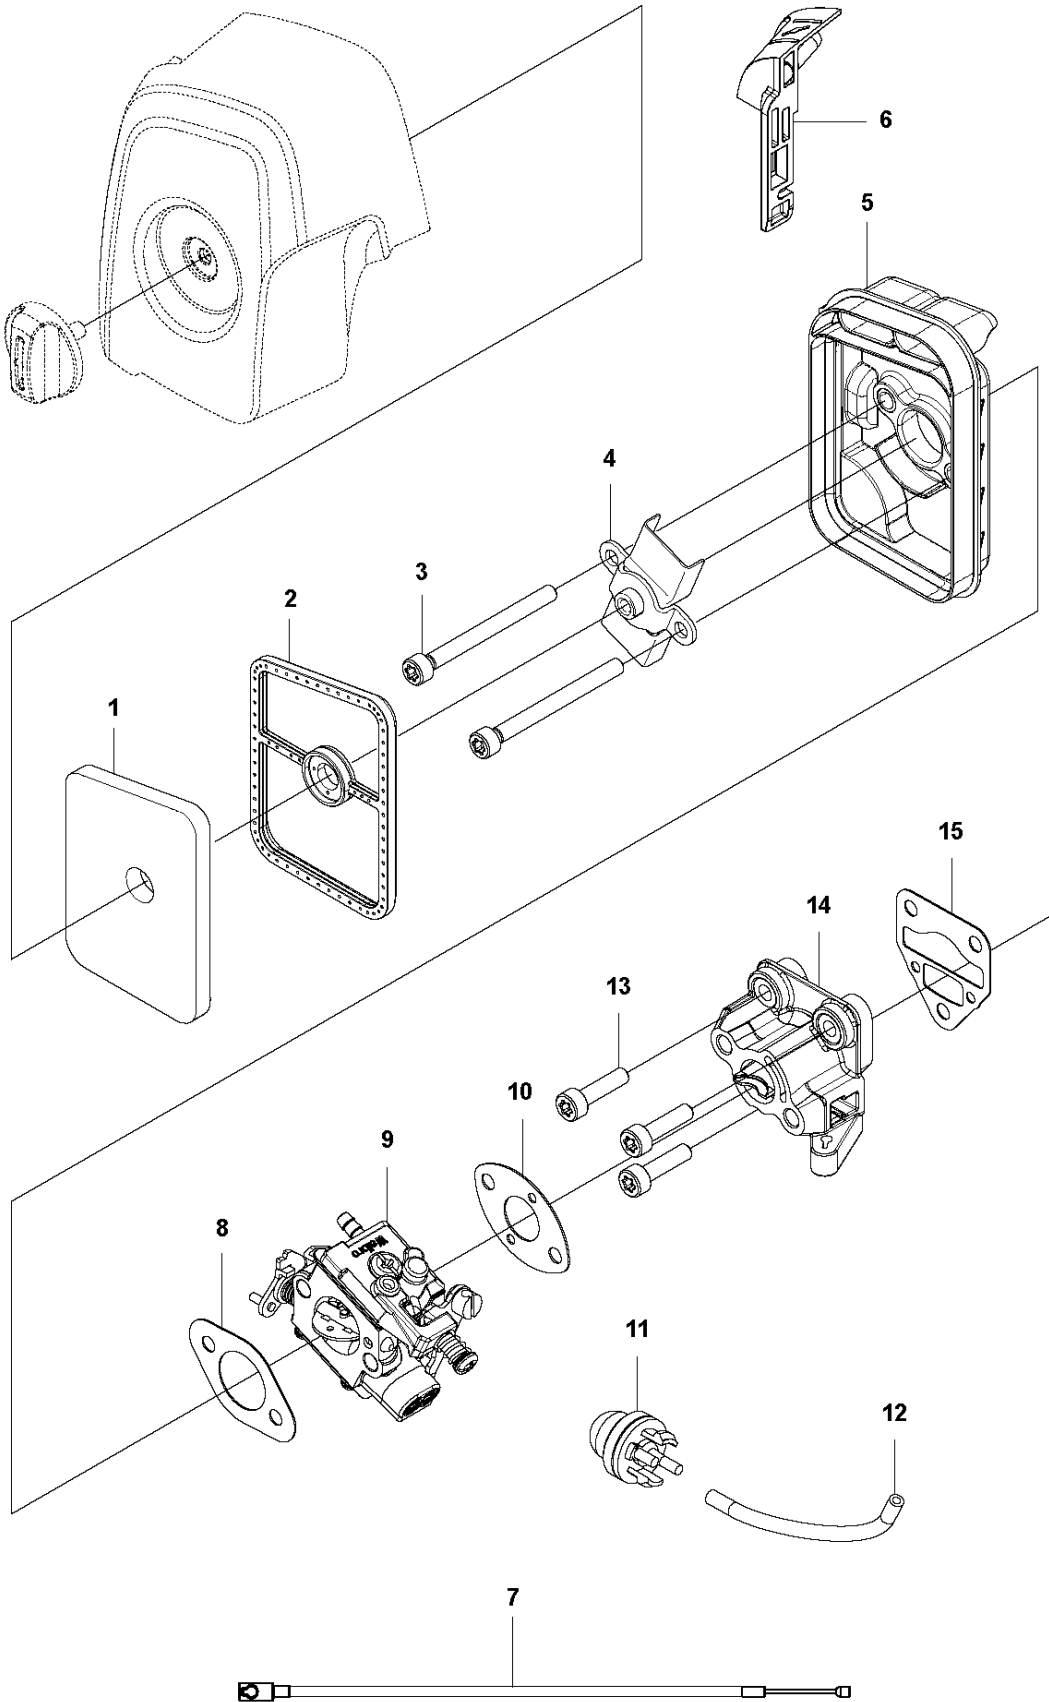

G 325HE3, 325HE4
CARBURETOR & AIR FILTER

CARBURETOR & AIR FILTER

325 HE3, 966787601 from 2015 -

Ref	Part No	Description	Remark	QTY KIT
1	581 04 74-01	AIR FILTER		1
2	581 45 18-01	AIR FILTER		1
3	580 46 72-01	BOLT		2
4	580 43 79-01	PLATE		1
5	581 04 70-01	FILTER HOUSING		1
6	577 84 83-01	CHOKE CONTROL		1
7	590 90 00-01	THROTTLE CABLE		1
8	577 88 24-02	GASKET		1
9	584 90 14-01	CARBURETTOR		1
10	576 39 91-02	GASKET		1
11	503 93 66-01	PURGE		1
12	577 05 05-01	PIPE		1
13	504 11 43-01	SCREW		3
14	578 90 83-01	INSULATOR		1
15	576 39 89-01	GASKET		1