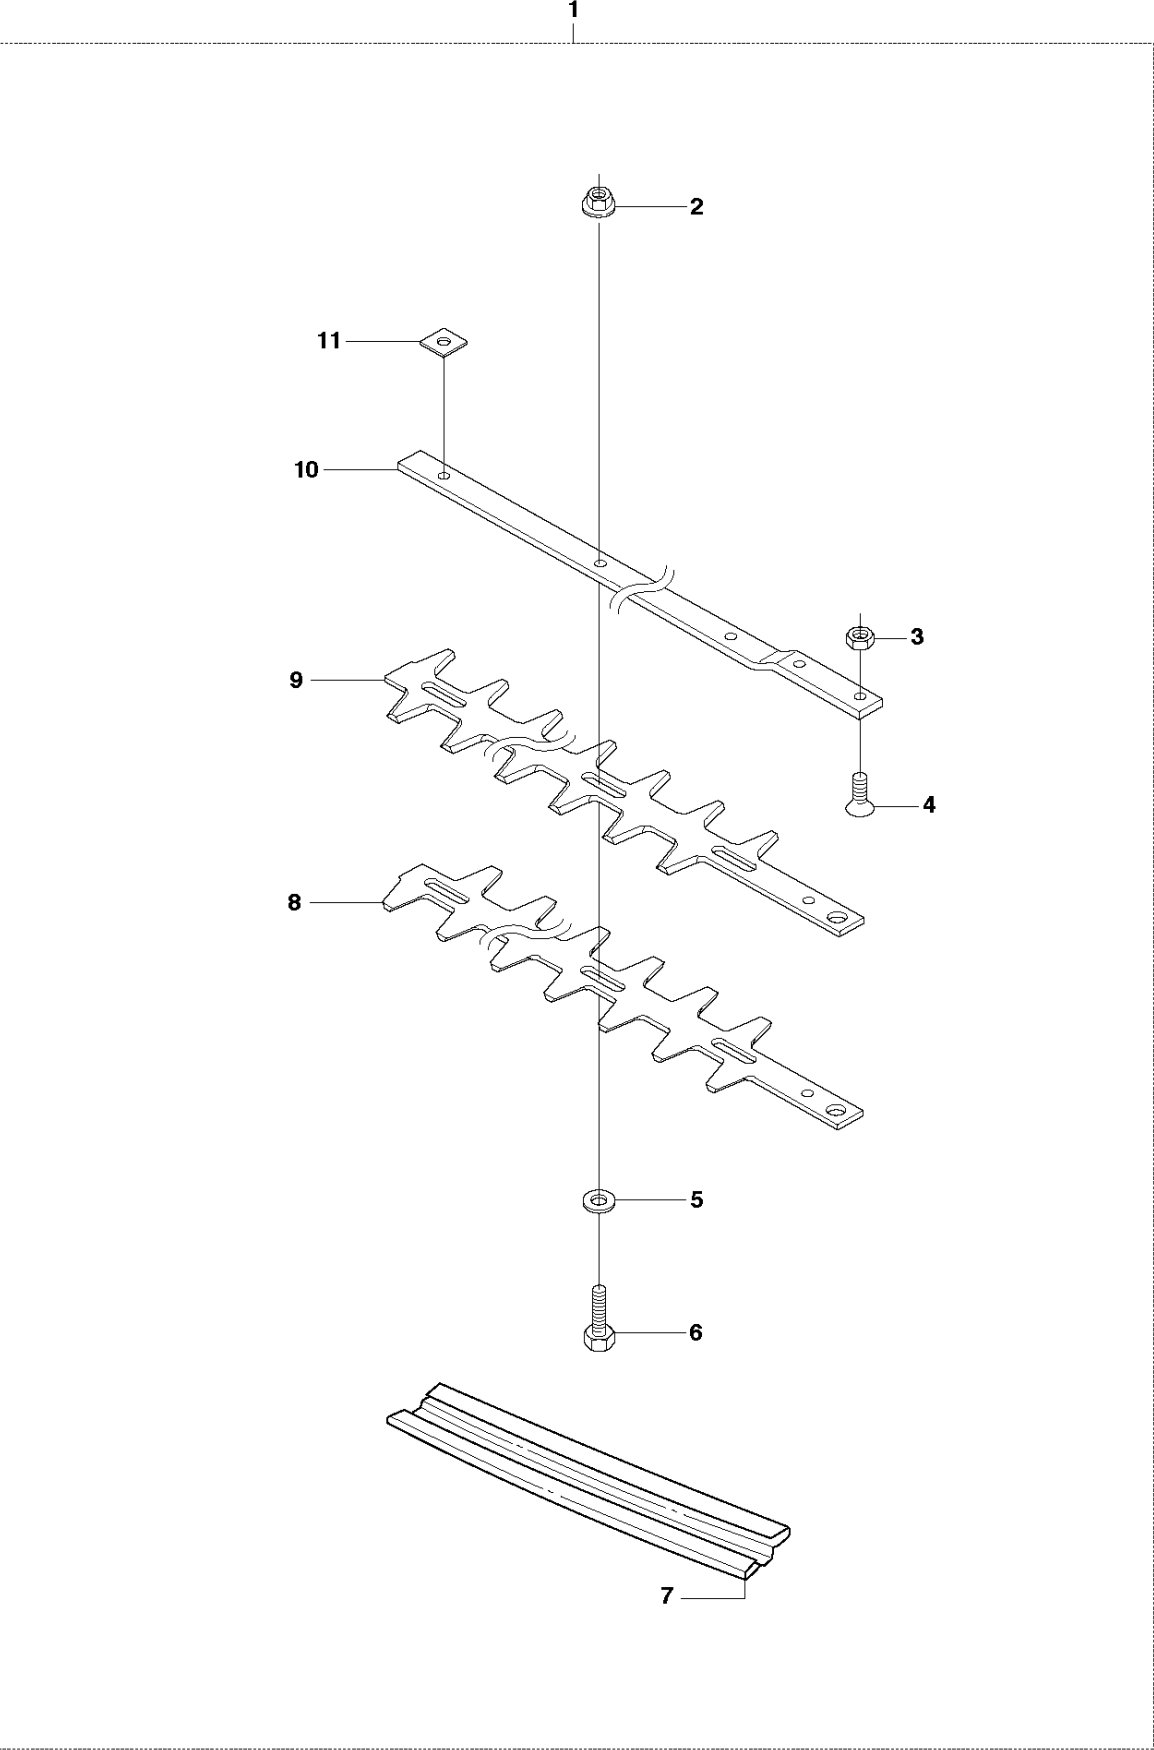

B1 325HE3, 325HE4
CUTTING EQUIPMENT

CUTTING EQUIPMENT

325 HE3, 966787601 from 2015 -

Ref	Part No	Description	Remark	QTY KIT
1	505 06 55-02	CUTTING DECK		1
2	503 22 75-02	NUT		4
3	503 22 10-12	HEXAGON NUT		2
4	725 63 31-55	SCREW IHCSFM		2
5	503 23 00-24	WASHER		4
6	589 30 89-01	SCREW		4
7	581 25 93-04	TRANSPORT GUARD		1
8	505 06 48-01	BLADE		1
9	505 06 48-01	BLADE		1
10	537 28 39-01	BEAM		1
11	544 46 27-01	WASHER STEEL		1