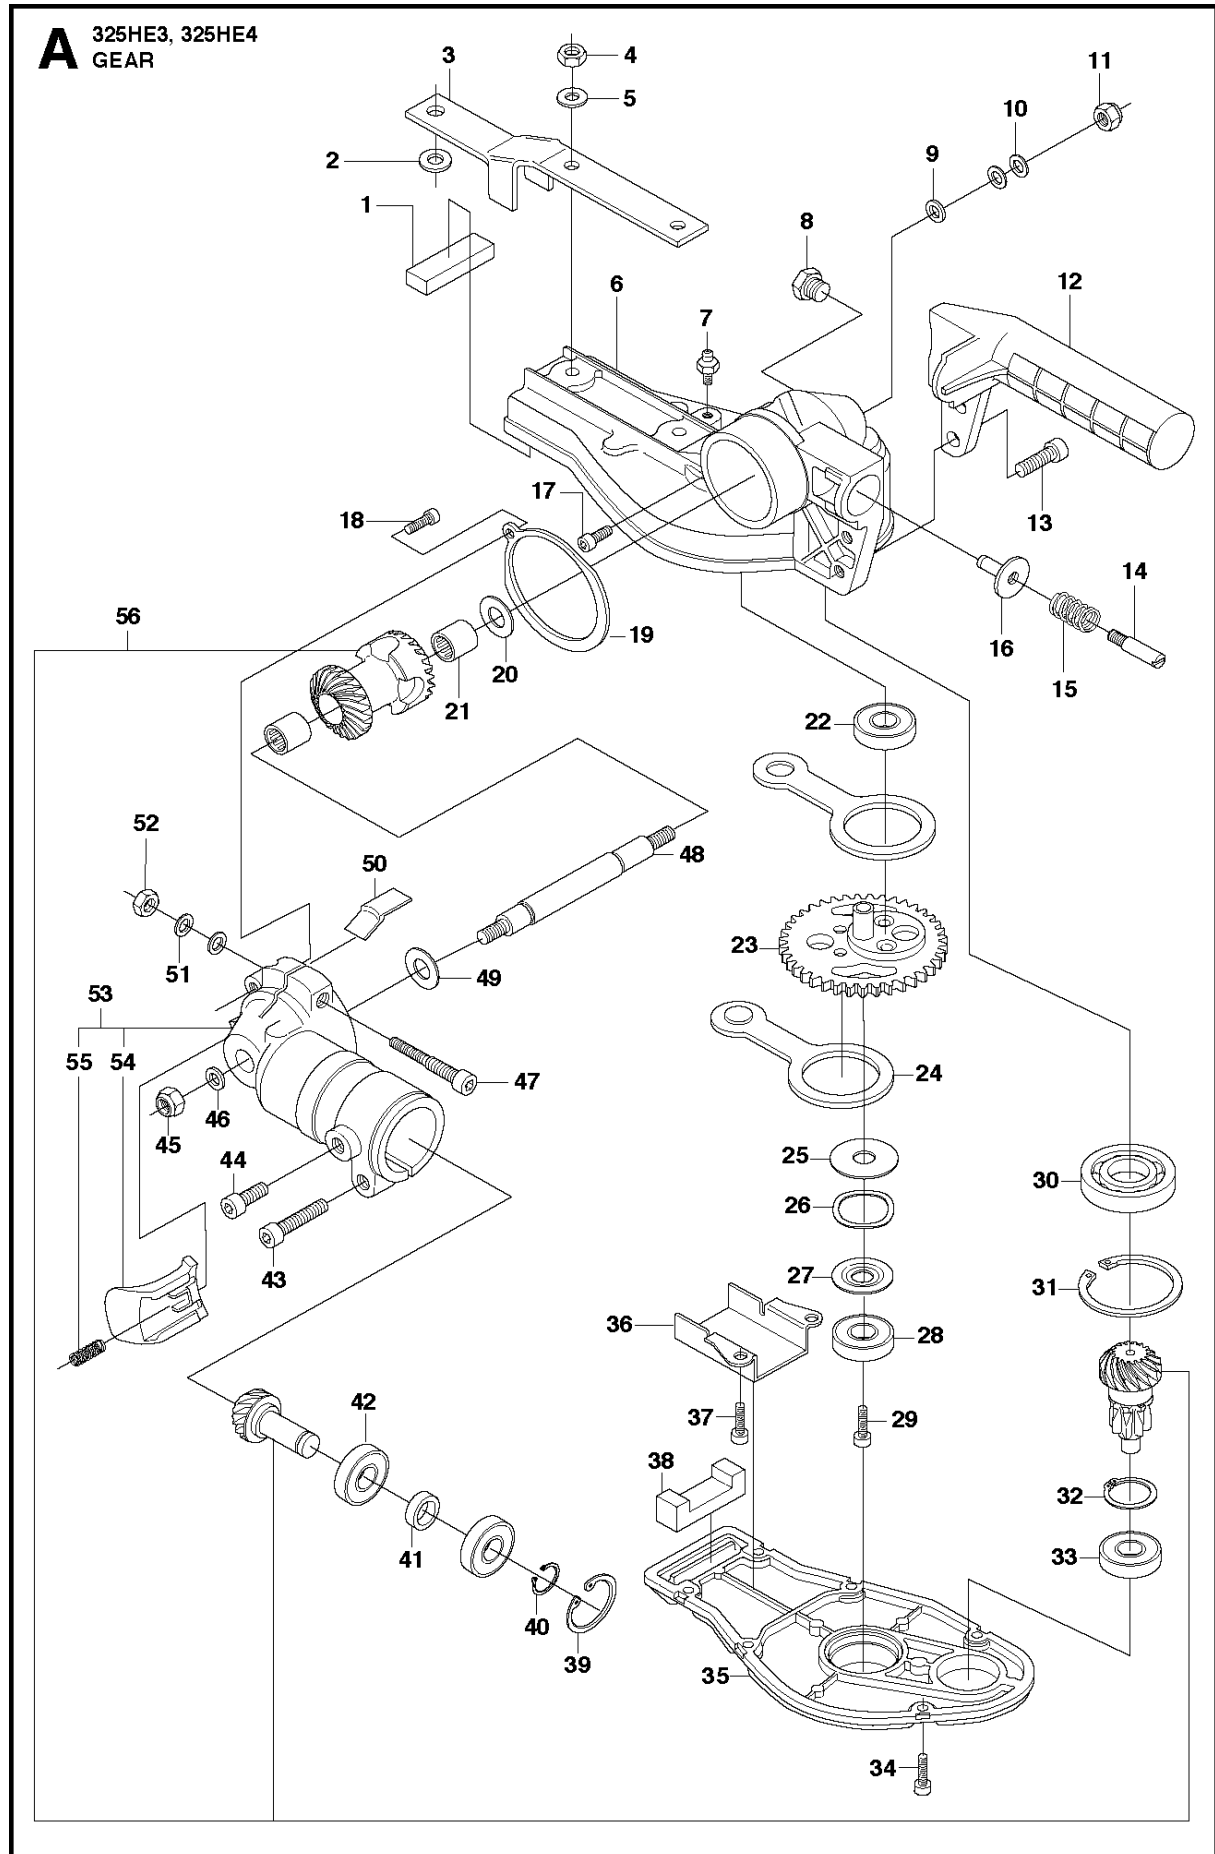

## STARTER

325 HE3, 966787601 from 2015 -

Ref	Part No	Description	Remark	QTY	KIT
1	581 14 65-01	STARTER PULLEY		1	
2	521 60 04-01	E-RING		2	1
3	521 60 03-01	SPRING		2	1
4	521 60 02-01	RATCHET		2	1
5	578 99 25-01	STARTER		1	
6	506 61 30-01	SCREW		1	5
7	576 40 12-01	PULLEY		1	5
8	577 13 41-01	SPRING		1	5
9	579 06 46-01	ROPE		1	5
10	579 06 48-01	STARTER PULLEY		1	5
11	504 11 50-01	SPRING.SPIRAL		1	5
12	575 48 95-01	STARTER HANDLE		1	5
13	577 81 54-01	BOLT		3	5
14	579 36 96-01	DECAL		1	

## COVER

325 HE3, 966787601 from 2015 -

Ref	Part No	Description	Remark	QTY	KIT
1	503 21 35-12	SCREW CCRPANT		2	
2	576 40 45-01	ARM PROTECTION		1	
3	577 81 54-01	BOLT		1	
4	592 62 13-01	CYLINDER COVER	To be used with 576404101 Housing clutch	1	
4	592 62 13-02	CYLINDER COVER	To be used with 588567701 Housing clutch	1	
5	576 40 47-01	MUFFLER GUARD		1	
6	577 81 54-01	BOLT		1	
7	577 81 54-01	BOLT		1	
8	576 99 24-02	KNOB		1	9
9	581 04 73-01	FILTER COVER ASSY		1	
10	544 25 68-01	SCREW		3	
11	577 84 82-01	COVER	524L, 525L, LS, LST, RJD	1	
11	577 85 11-01	COVER	RS	1	
12	577 84 81-01	COVER	524L, 525L, LS, LST, RJD	1	
12	577 85 10-01	COVER	RS	1	
13	579 44 58-06	DECAL	525L	1	

## IGNITION SYSTEM &amp; CLUTCH

325 HE3, 966787601 from 2015 -

Ref	Part No	Description	Remark	QTY	KIT
1	588 14 15-01	IGNITION COIL		1	
2	584 82 66-01	IGNITION CABLE		1	1
3	579 59 07-01	TUBE		1	1
4	586 10 72-01	SPARK PLUG CAP		1	1
5	588 17 62-01	SPRING		1	1
6	584 96 81-01	SPARK PLUG	BPMR-8Y : NGK	1	
7	521 51 58-01	BOLT		2	
8	521 76 97-01	SPACER		2	
9	577 85 17-01	SHORT CIRCUIT CABLE		1	
10	586 82 97-01	CLUTCH DRUM ASSY		1	
11	525 61 54-01	SCREW		2	
12	537 04 01-02	CLUTCH ASSY		1	
13	503 14 51-01	CLUTCH SPRING		1	12
14	580 42 92-01	SCREW ITXCFSM		2	
15	580 35 54-01	CLUTCH HUB		1	
16	504 11 80-01	NUT		1	
17	578 96 78-01	FLYWHEEL		1	