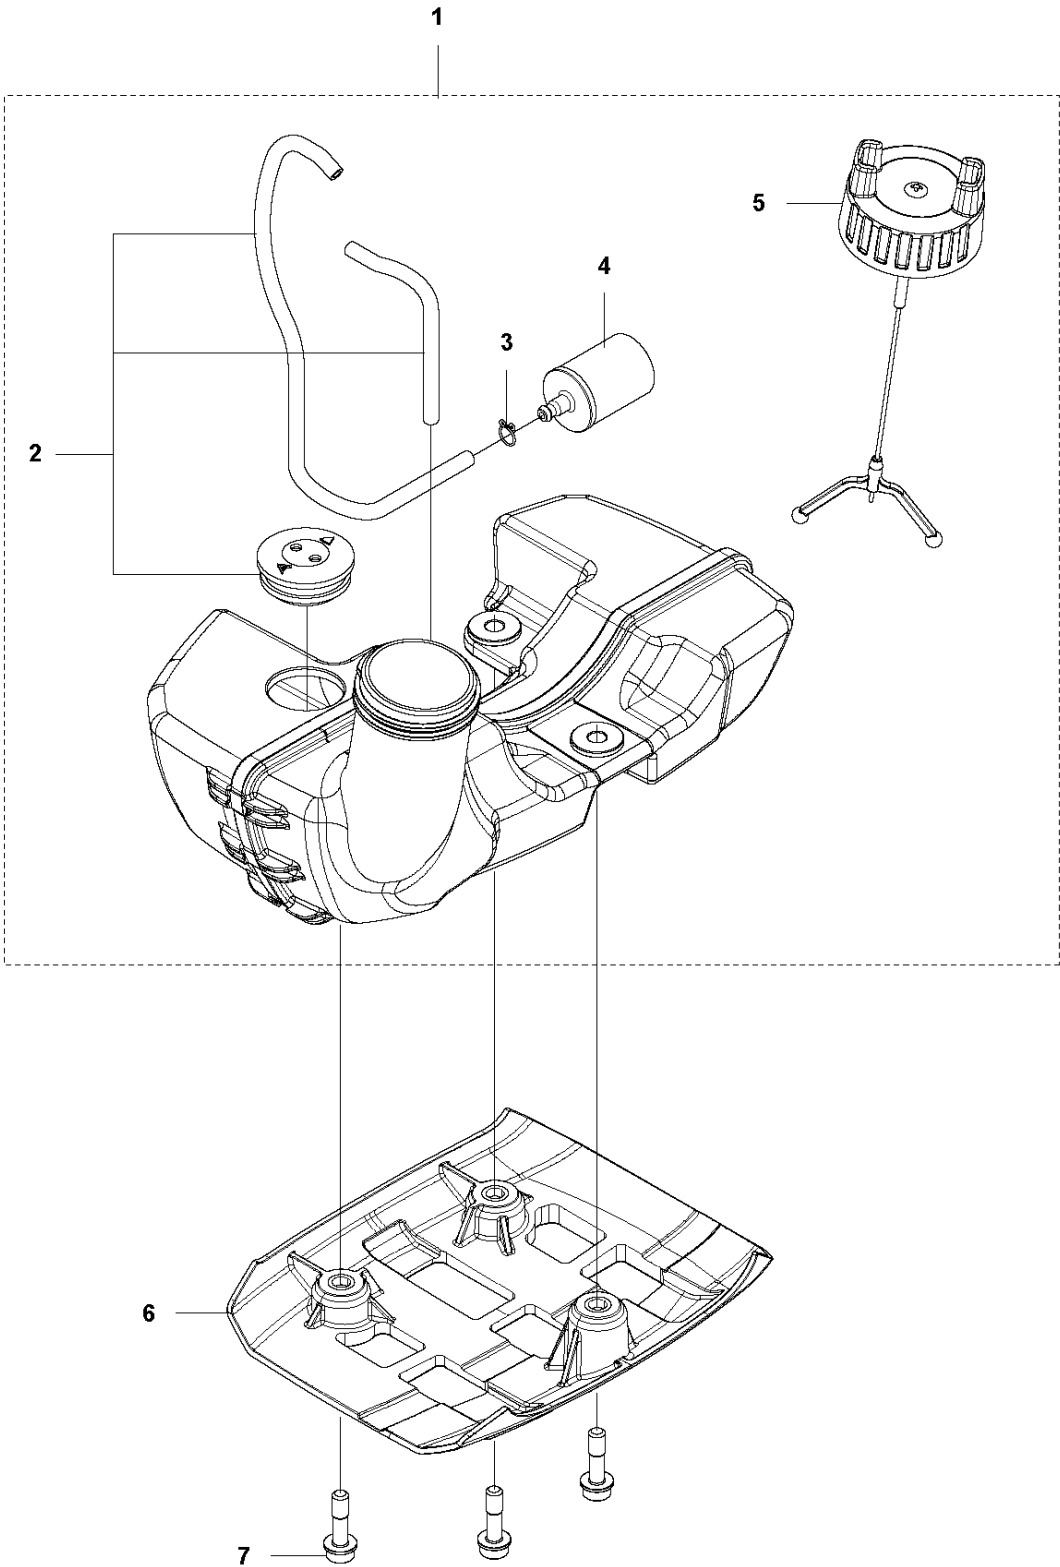

K1 325HE3
FUEL TANK

FUEL TANK

325 HE3, 966787601 from 2015 -

Ref	Part No	Description	Remark	QTY	KIT
1	576 40 51-01	FUEL TANK		1	
1	576 40 51-02	FUEL TANK	Australia / New Zealand	1	
2	579 21 03-02	HOSE ASSY		1	1
2	577 50 99-03	PIPE	Australia / New Zealand	1	
3	506 70 70-01	CLIP		1	1
4	503 44 32-01	FUEL FILTER		1	1
5	579 64 57-03	TANK CAP		1	1
6	576 40 49-01	SKID PLATE		1	
7	577 81 54-01	BOLT		3