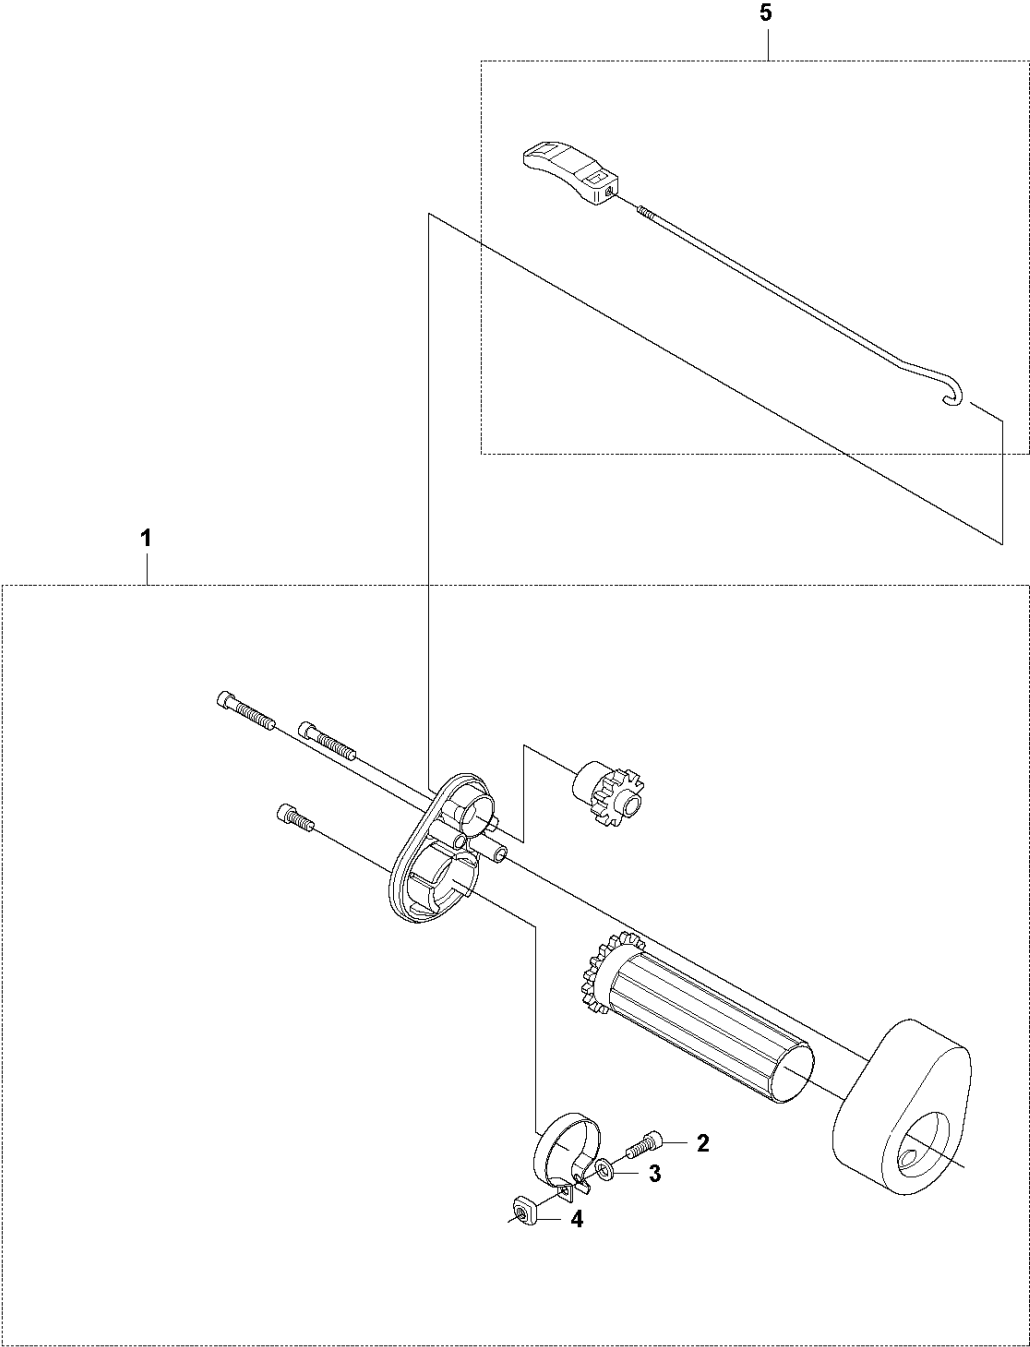

## LEVER

325 HE3, 966787601 from 2015 -

Ref	Part No	Description	Remark	QTY	KIT
1	537 29 50-02	HANDLE		1	
2	725 53 29-55	SCREW IHSCM		1	1
3	734 11 46-01	WASHER		1	1
4	503 22 65-01	SQUARE NUT		1	1
5	597 02 81-01	REMOTE CONTROL		1	