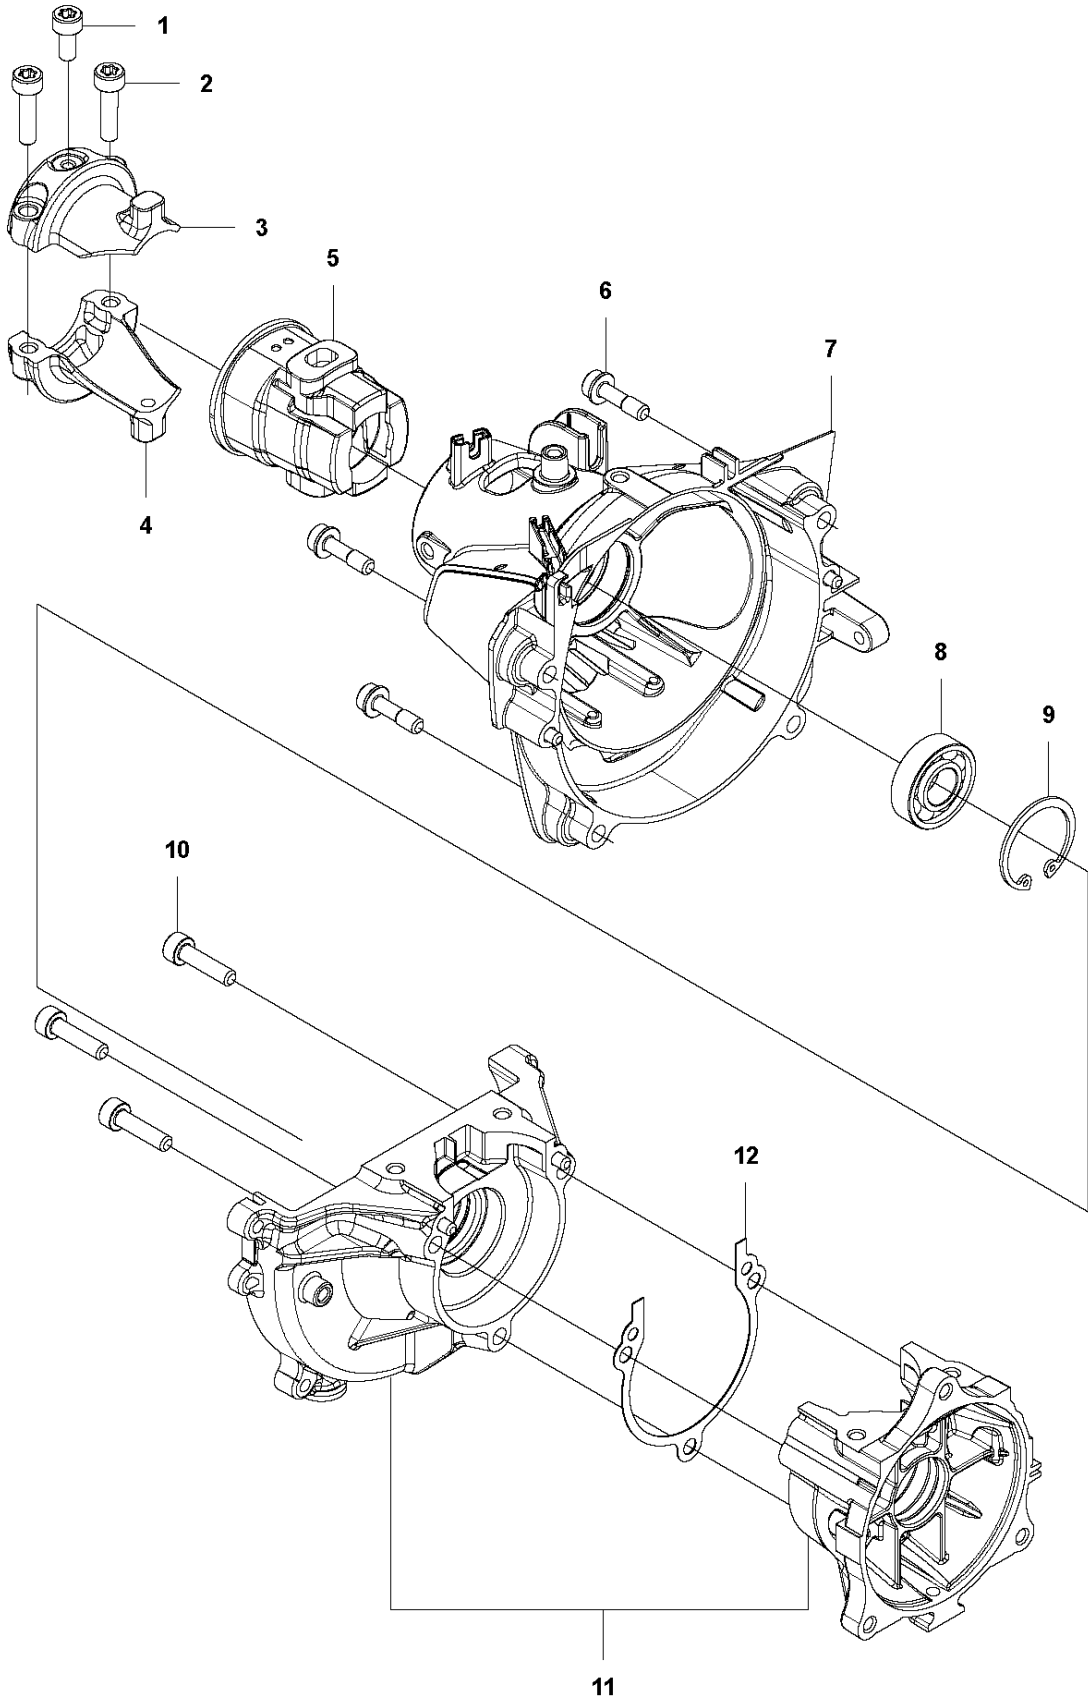

J 325HE3, 325HE4
CRANKCASE

CRANKCASE

325 HE3, 966787601 from 2015 -

Ref	Part No	Description	Remark	QTY KIT
1	525 82 49-14	SCREW ITXSCM		1
2	577 94 20-01	BOLT		2
3	576 42 07-02	BRACKET		1
4	576 42 08-02	BRACKET		1
5	576 42 05-01	CUSHION		1
6	577 81 54-01	BOLT		4
7	576 40 41-01	HOUSING		1
8	525 95 32-01	BEARING		1
9	506 60 99-01	SNAP RING		1
10	504 11 43-01	SCREW		3
11	581 30 86-02	CRANKCASE		1
12	576 39 95-02	GASKET		1