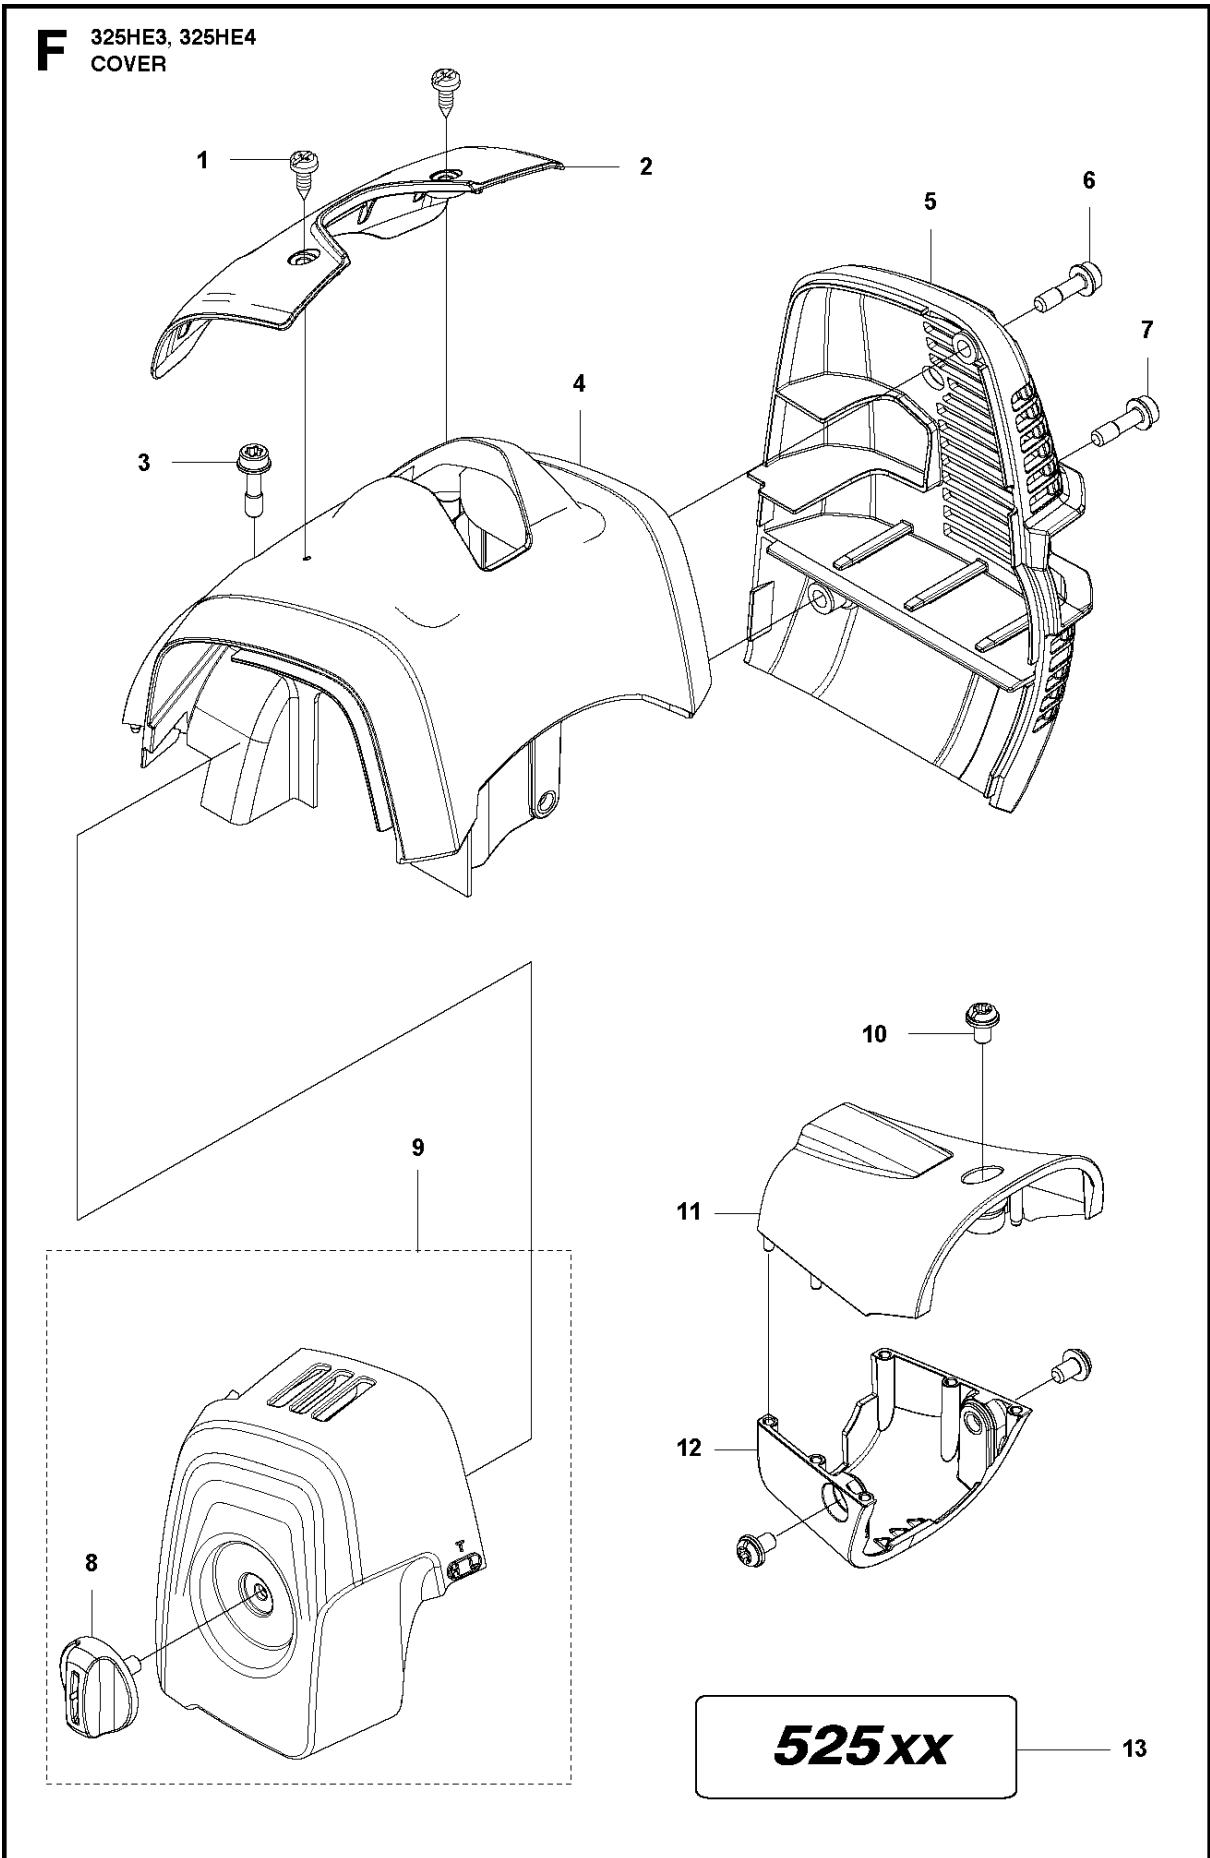

F 325HE3, 325HE4
COVER

COVER

325 HE3, 966787601 from 2015 -

Ref	Part No	Description	Remark	QTY	KIT
1	503 21 35-12	SCREW CCRPANT		2	
2	576 40 45-01	ARM PROTECTION		1	
3	577 81 54-01	BOLT		1	
4	592 62 13-01	CYLINDER COVER	To be used with 576404101 Housing clutch	1	
4	592 62 13-02	CYLINDER COVER	To be used with 588567701 Housing clutch	1	
5	576 40 47-01	MUFFLER GUARD		1	
6	577 81 54-01	BOLT		1	
7	577 81 54-01	BOLT		1	
8	576 99 24-02	KNOB		1	9
9	581 04 73-01	FILTER COVER ASSY		1	
10	544 25 68-01	SCREW		3	
11	577 84 82-01	COVER	524L, 525L, LS, LST, RJD	1	
11	577 85 11-01	COVER	RS	1	
12	577 84 81-01	COVER	524L, 525L, LS, LST, RJD	1	
12	577 85 10-01	COVER	RS	1	
13	579 44 58-06	DECAL	525L	1