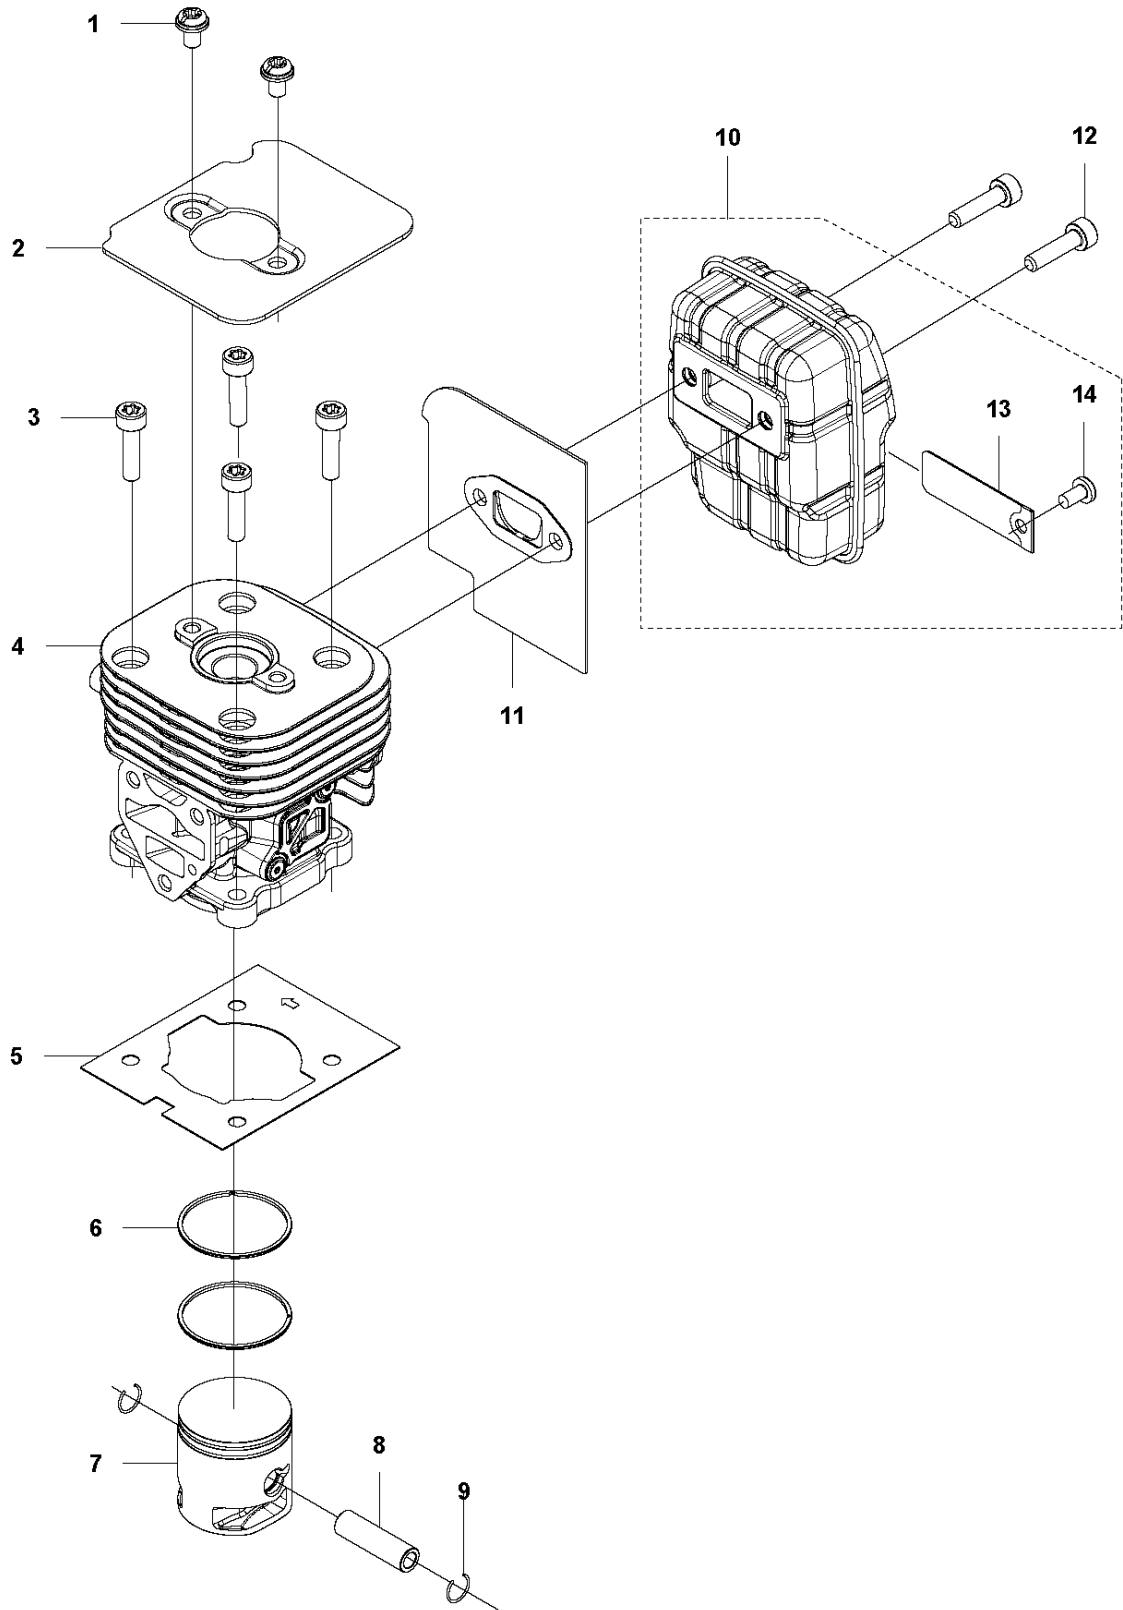

# SPARE PARTS LIST

HEDGE TRIMMERS/POLE HEDGE  
TRIMMERS

325 HE3, 966787601 from 2015 -

**M** 325HE3, 325HE4  
CYLINDER PISTON & MUFFLER

## CYLINDER, PISTON &amp; MUFFLER

325 HE3, 966787601 from 2015 -

Ref	Part No	Description	Remark	QTY	KIT
1	544 25 68-01	SCREW		2	
2	578 78 53-01	PLATE		1	
3	504 11 43-01	SCREW		4	
4	577 97 90-01	CYLINDER		1	
5	576 39 87-02	GASKET		1	
6	506 61 81-01	RING		2	
7	577 91 74-01	PISTON		1	
8	505 04 07-01	PIN		1	
9	505 04 52-01	RING		2	
10	585 24 86-01	MUFFLER		1	
10	580 52 36-01	MUFFLER ASSY	USA	1	
10	585 03 29-01	MUFFLER ASSY	Australia / New Zealand	1	
11	578 40 81-01	GASKET		1	
12	504 11 43-01	SCREW		2	
13	580 51 44-01	SPARK ARRESTER		1	10
14	729 57 74-05	SCREW CRPANT		1	10

## CARBURETOR

325 HE3, 966787601 from 2015 -

Ref	Part No	Description	Remark	QTY KIT
1	520 97 63-01	SCREW		1
2	577 81 57-01	SCREW		1
3	513 59 32-01	SPRING		1
4	579 19 06-01	COVER		1
5	520 95 48-01	GASKET		1
6	502 21 36-01	DIAPHRAGM PUMP		1
7	513 40 08-01	SWIVEL		1
8	516 52 42-01	WASHER		1
9	506 73 86-01	RETAINER RING		1
10	579 19 07-01	SHAFT		1
11	577 81 55-01	SPRING		1
12	520 75 98-01	SCREW		1
13	520 97 86-01	VALVE		1
14	520 95 70-01	SCREEN		1
15	505 05 79-01	SPRING		1
16	584 90 12-01	PISTON ASSY		1
17	520 75 98-01	SCREW		1
18	579 19 08-01	LEVER		1
19	505 05 65-01	RING		1
20	579 19 10-01	SHAFT		1
21	516 52 42-01	WASHER		1
22	584 90 13-01	LEVER		1
23	579 19 11-01	SPRING		1
24	520 75 98-01	SCREW		1
25	581 15 49-01	VALVE		1
26	578 89 54-01	SPRING		1
27	520 97 74-01	PIN		1
28	577 80 72-01	LEVER		1
29	521 08 54-01	VALVE.INLET		1
30	577 80 71-01	SCREW		1
31	516 97 21-01	GASKET		1
32	577 80 70-01	DIAPHRAGM		1
33	514 18 92-01	COVER		1
34	520 97 88-01	SCREW ASSY		4
35	514 24 26-01	BALL		1
36	514 24 33-01	SPRING.CHOKE		1
37	580 68 48-01	GASKET KIT	Coomopes by item 5, 6, 31 and 32	1