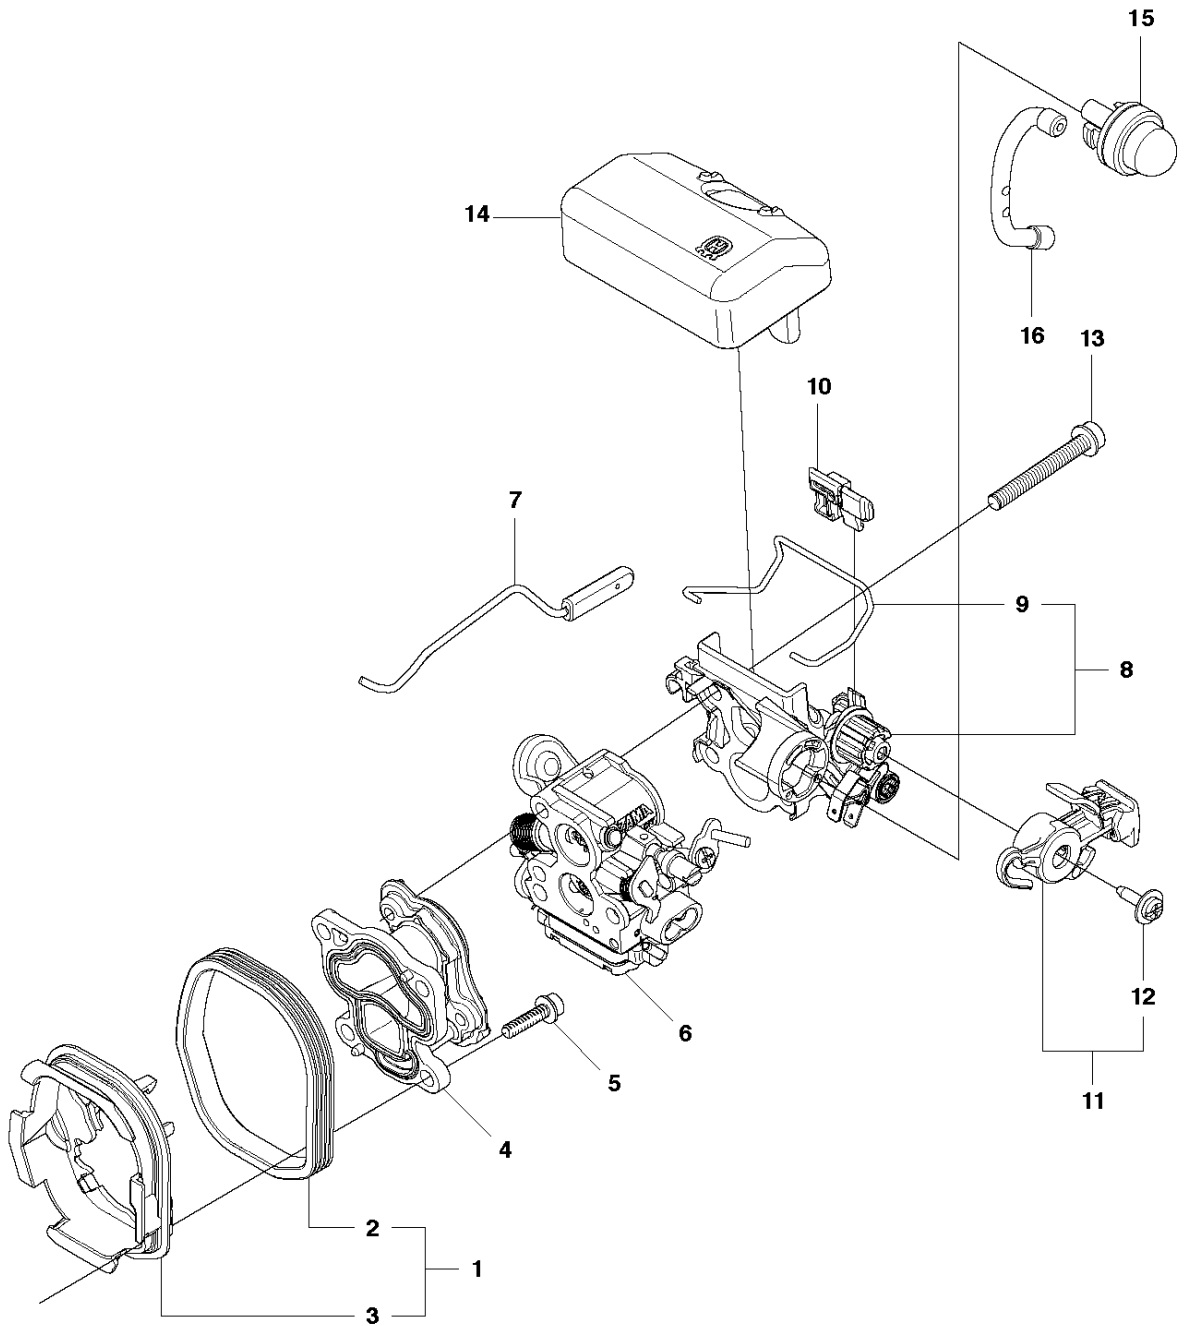

G 435 II, 435e II
CARBURETOR & AIR FILTER

CARBURETOR & AIR FILTER

435 e II

Ref	Part No	Description	Remark	QTY	KIT
1	504 72 47-01	INSULATION WALL		1	
2	504 72 45-01	INSULATION WALL		1	1
3	504 72 44-01	INSULATION WALL		1	1
4	504 20 12-01	INLET PIPE		1	
5	503 20 02-16	SCREW IHSCFM		4	
6	506 45 05-01	CARBURETTOR		1	
7	544 28 44-01	THROTTLE ROD ASSY		1	
8	544 97 64-01	FILTER HOLDER		1	
9	544 39 26-01	SHACKLE		1	8
10	504 71 25-01	GUIDE		1	
11	544 84 43-02	CONTROL		1	
12	544 97 66-01	SCREW		1	11
13	503 20 02-40	SCREW IHSCFM		3	
14	544 80 54-02	AIR FILTER		1	
14	544 80 54-03	AIR FILTER		1	
15	503 93 66-01	PURGE		1	
16	544 40 19-01	HOSE		1