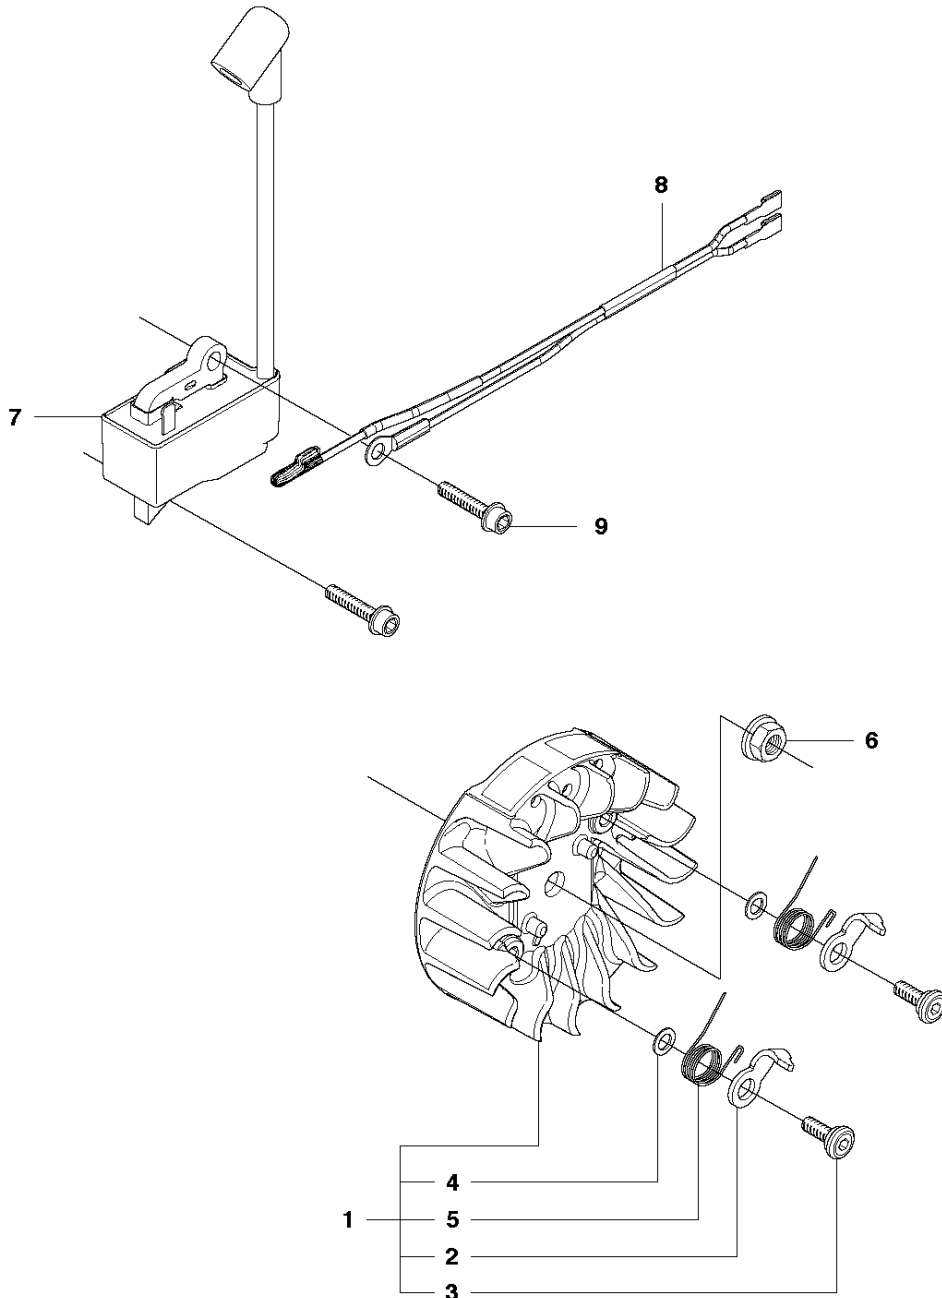

E 435 II, 435e II
IGNITION SYSTEM

IGNITION SYSTEM

435 e II

Ref	Part No	Description	Remark	QTY	KIT
1	580 27 98-01	FLYWHEEL ASSY		1	
2	537 24 56-01	STARTER PAWL		2	1
3	501 81 99-03	SCREW		2	1
4	503 23 00-42	WASHER		2	1
5	529 27 11-01	SPRING		2	1
6	503 22 04-01	NUT		1	
7	579 63 88-04	IGNITION MODULE		1	
8	510 10 14-01	WIRING ASSY		1	
9	503 20 02-20	SCREW IHSCFM		2