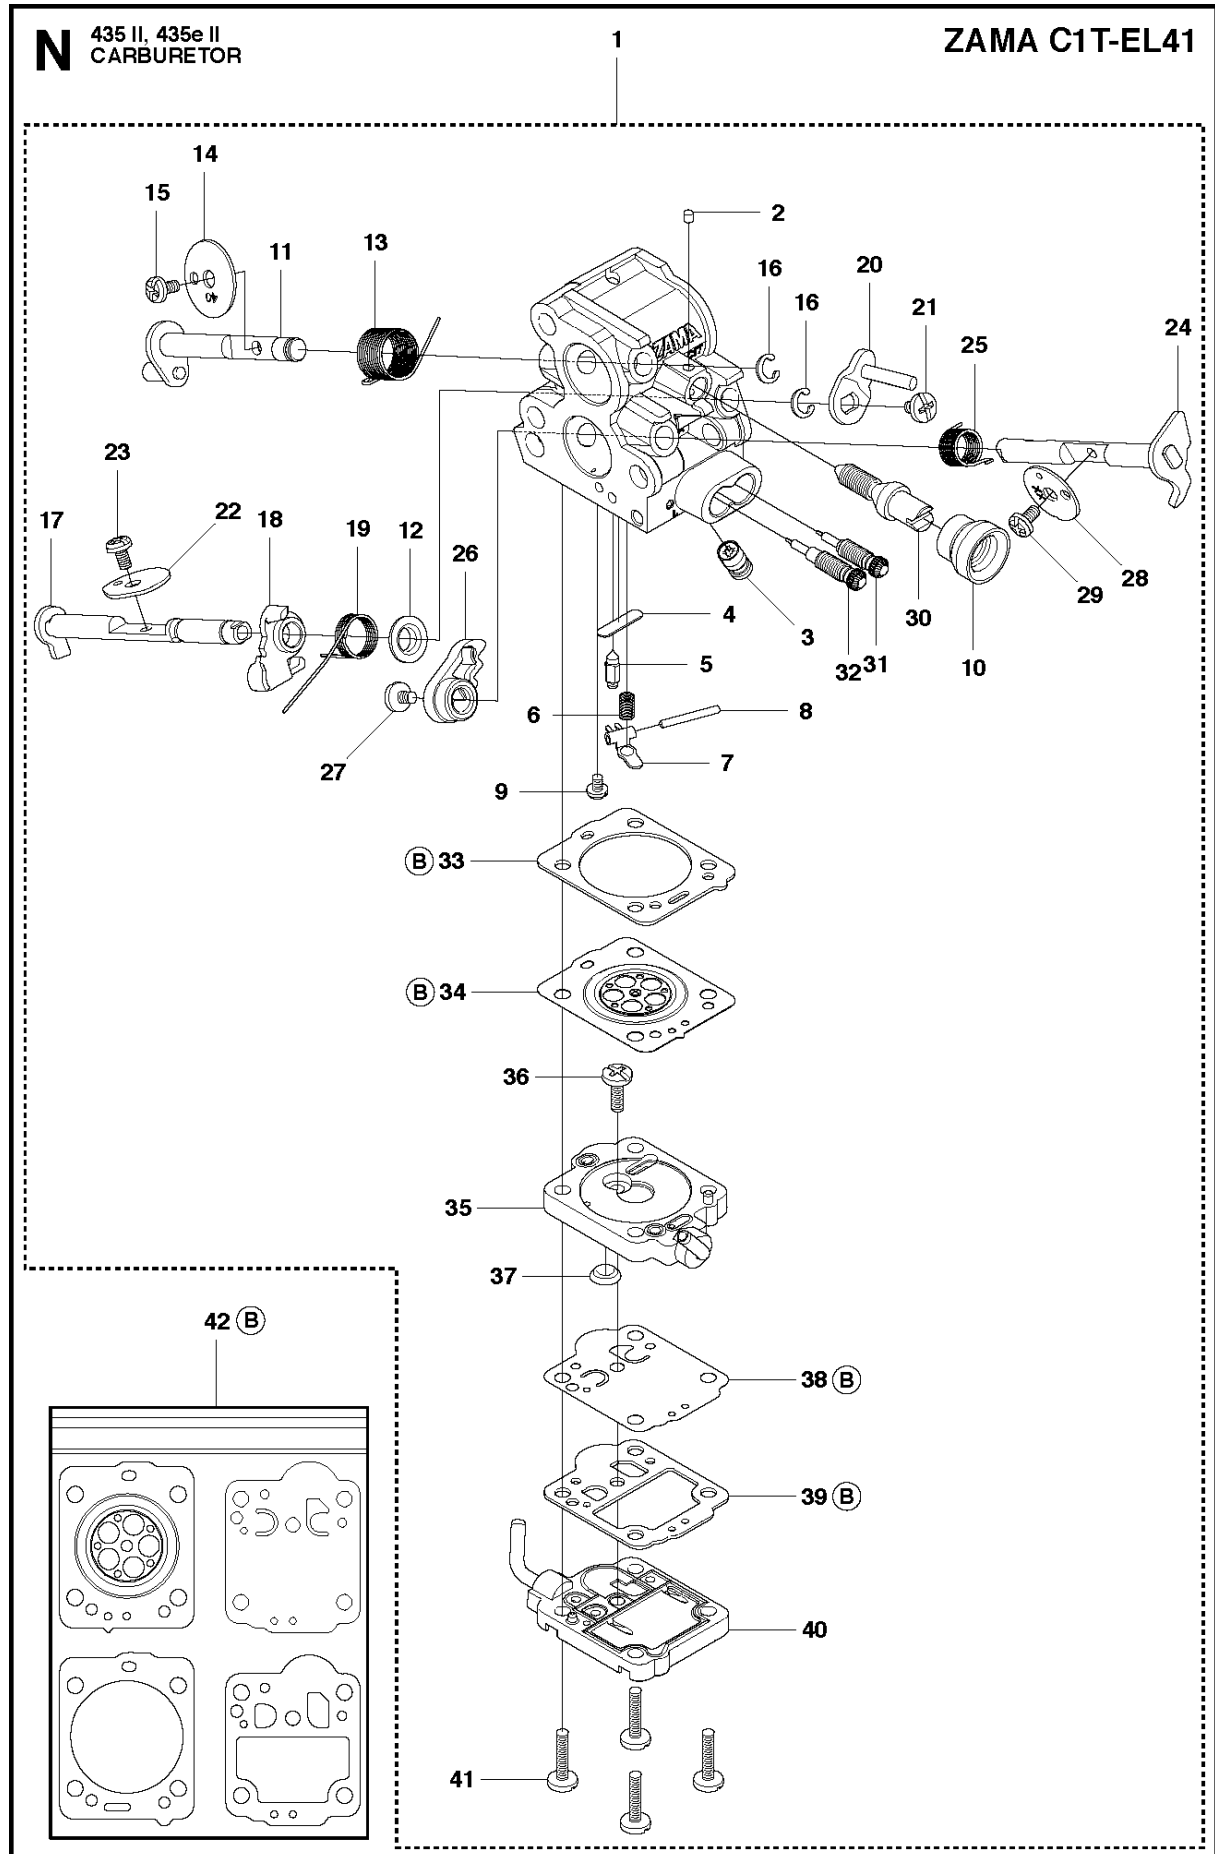

Ref	Part No	Description	Remark	QTY KIT	
1	506 45 05-01	CARBURETTOR	Zama C1T-EL41	1	
2	503 48 11-01	PIECE		1	1
3	504 02 40-01	NOZZLE ASSY		1	1
4	503 53 56-01	PLUG WELCH		1	1
5	503 47 97-01	VALVE		1	1
6	537 02 03-01	SPRING		1	1
7	503 66 59-01	LEVER		1	1
8	503 48 00-01	PIN RETAINING SCREW		1	1
9	504 02 41-01	SCREW		1	1
10	505 53 52-01	HUB CAP		1	1
11	504 02 61-01	SHAFT ASSY		1	1
12	505 11 07-01	COLLAR		1	1
13	504 02 85-01	SPRING		1	1
14	504 02 75-01	VALVE		1	1
15	503 48 18-01	SCREW		2	1
16	504 02 67-01	CIRCLIP		2	1
17	504 02 62-01	SHAFT ASSY		1	1
18	540 05 37-01	LEVER		1	1
19	504 02 83-01	SPRING		1	1
20	504 02 63-01	LEVER		1	1
21	503 47 90-01	SCREW		2	1
22	504 02 74-01	VALVE		1	1
23	503 48 18-01	SCREW		2	1
24	504 02 60-01	SHAFT ASSY		1	1
25	504 02 84-01	SPRING		1	1
26	544 98 31-01	LEVER		1	1
27	503 47 90-01	SCREW		2	1
28	504 02 76-01	VALVE		1	1
29	503 47 92-01	SCREW		1	1
30	504 02 73-01	SCREW		1	1
31	504 90 92-01	SCREW		1	1
32	504 02 81-01	SCREW		1	1
33	504 02 43-01	GASKET		1	1, 42
34	504 02 45-01	DIAPHRAGM		1	1, 42
35	504 02 46-01	BODY		1	1
36	504 02 82-01	SCREW		1	1
37	504 02 50-01	STRAINER		1	1
38	504 02 56-01	DIAPHRAGM		1	1, 42
39	504 02 57-01	GASKET		1	1, 42
40	504 02 59-01	COVER		1	1
41	504 02 78-01	SCREW		4	1
42	504 02 86-01	GASKET KIT		1