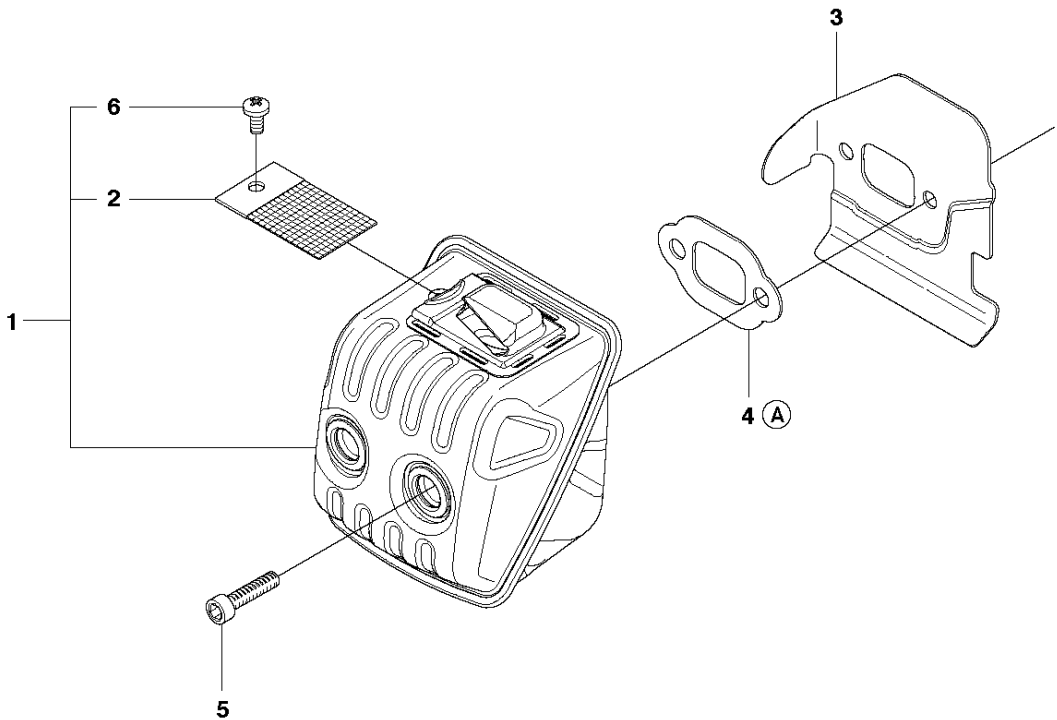

F 435 II, 435e II
MUFFLER

7
Ⓐ 504 79 40-01
Set of gaskets

MUFFLER

435 e II

Ref	Part No	Description	Remark	QTY	KIT
1	544 14 77-02	MUFFLER ASSY		1	
2	579 75 33-01	SCREEN		1	1
3	501 32 31-01	HEAT DEFLECTOR		1	
4	579 75 31-01	GASKET		1	7
5	725 53 68-55	SCREW IHSCM		2	
6	724 12 87-59	SCREW CRPANM		1	1
7	504 79 40-01	GASKET		1