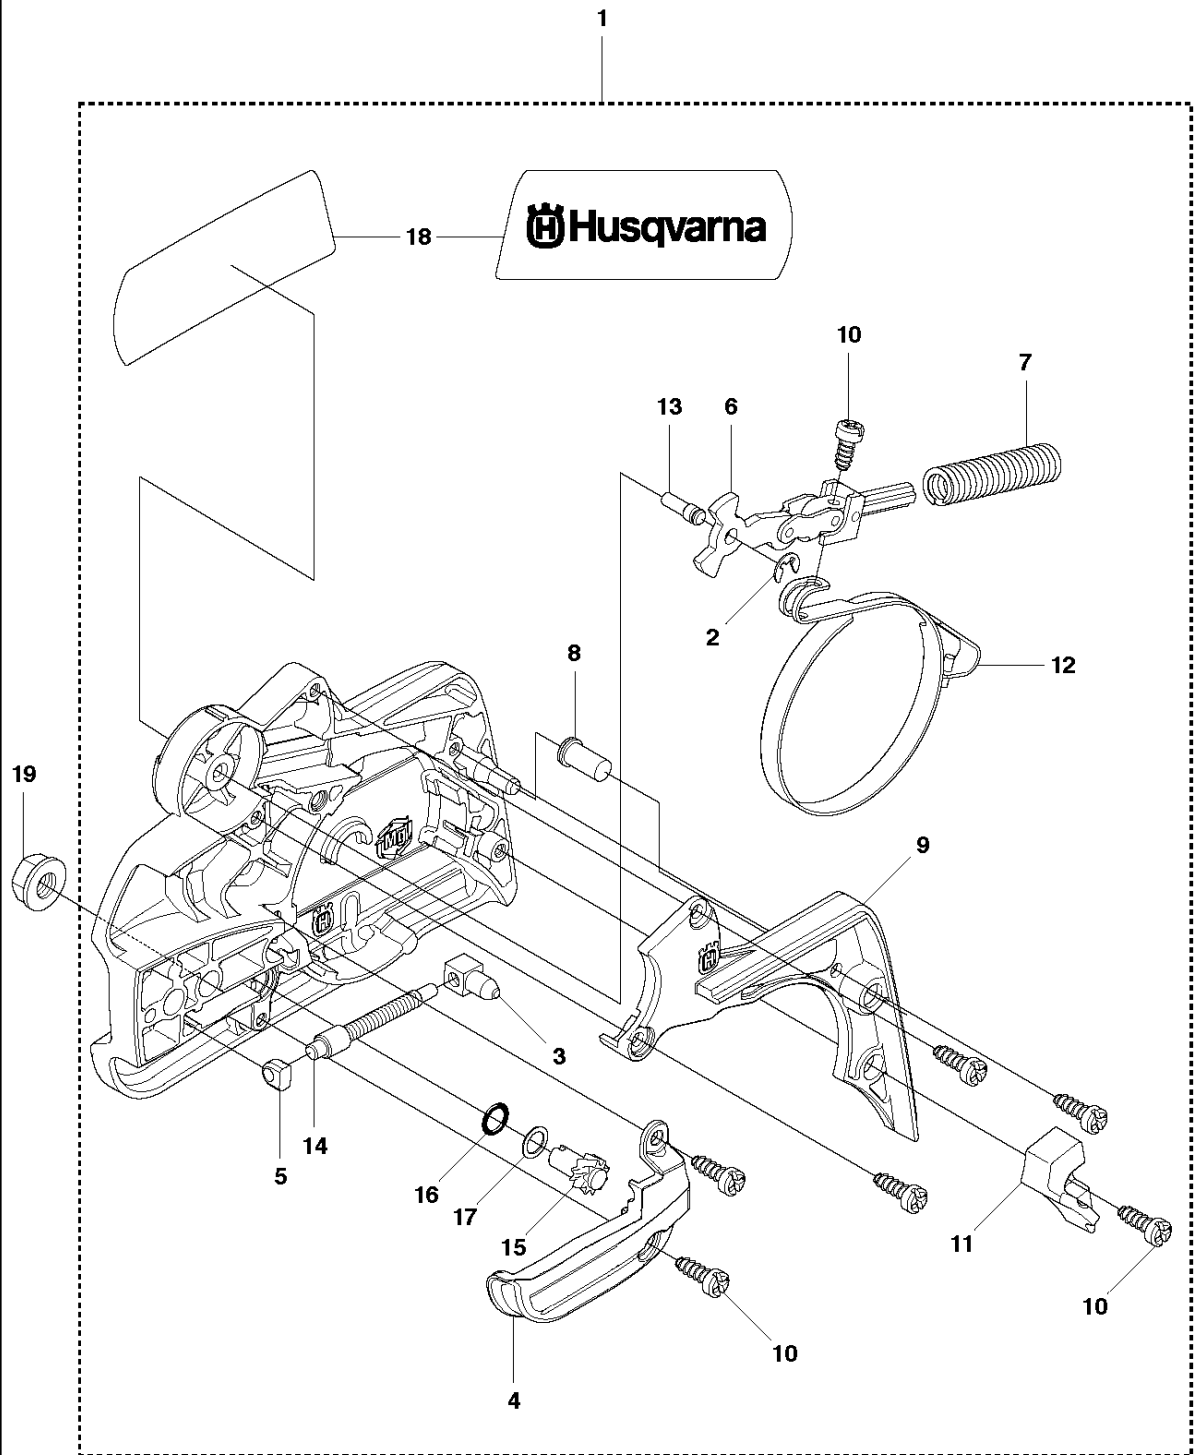

# SPARE PARTS LIST

CHAIN SAWS

435 e II

## CHAIN BRAKE &amp; CLUTCH COVER

435 e II

Ref	Part No	Description	Remark	QTY	KIT
1	544 19 49-05	CLUTCH COVER ASSY		1	
2	504 54 28-01	COVER LID		1	1
3	544 30 60-01	BRAKE BAND ASSY		1	1
4	544 25 31-01	WEAR PROTECTION		1	1
5	503 85 52-01	GUIDE BUSHING		1	1
6	505 89 26-01	BRAKE SPRING		1	1
7	544 24 85-01	COVER LID		1	1
8	503 89 08-02	KNEE JOINT ASSY		1	1
9	503 89 29-01	PIN		1	1
10	735 31 08-20	E-CLIP		1	1
11	537 39 29-01	SCREW		1	1
12	537 34 72-01	CHAIN TENSIONER		1	1
13	537 39 26-01	HEAT PROTECTOR		1	1
14	544 35 75-01	LABEL		1	1
15	503 21 70-10	SCREW CCRPANT		10	1
16	525 35 43-01	BEARING SLEEVE		1	1
17	505 32 10-01	WEAR PLATE		1	1
18	537 34 78-01	KNOB		1	

## CHAIN BRAKE &amp; CLUTCH COVER

435 e II

Ref	Part No	Description	Remark	QTY KIT	
1	501 38 82-03	CLUTCH COVER ASSY			
2	735 31 08-20	E-CLIP		1	1
3	537 28 66-01	PAWL		1	1
4	540 06 33-01	CHAIN GUIDE		1	1
5	537 01 74-01	BEARING SLEEVE		1	1
6	503 89 08-02	KNEE JOINT ASSY		1	1
7	505 89 26-01	BRAKE SPRING		1	1
8	503 85 52-01	GUIDE BUSHING		1	1
9	544 24 85-01	COVER LID		1	1
10	503 21 70-10	SCREW CCRPANT		7	1
11	544 25 31-01	WEAR PROTECTION		1	1
12	544 30 60-01	BRAKE BAND ASSY		1	1
13	503 89 29-01	PIN		1	1
14	537 39 70-01	WORM SCREW		1	1
15	537 07 94-02	WORM WHEEL		1	1
16	740 48 07-02	O-RING		1	1
17	503 23 00-63	WASHER		1	1
18	544 37 68-01	LABEL		1	1
19	503 22 00-01	HEXAGON NUT		1	

## CLUTCH &amp; OIL PUMP

435 e II

Ref	Part No	Description	Remark	QTY	KIT
1	575 56 80-01	CLUTCH ASSY		1	
2	574 71 88-01	CLUTCH SPRING		2	1
3	505 44 15-01	CLUTCH DRUM ASSY		1	
4	503 53 92-01	NEEDLE BEARING		1	3
5	544 21 24-02	WORM GEAR		1	
6	540 05 79-01	PUMP PISTON		1	
7	537 15 48-01	PUMP CYLINDER		1	
8	544 08 42-01	OIL HOSE		1	