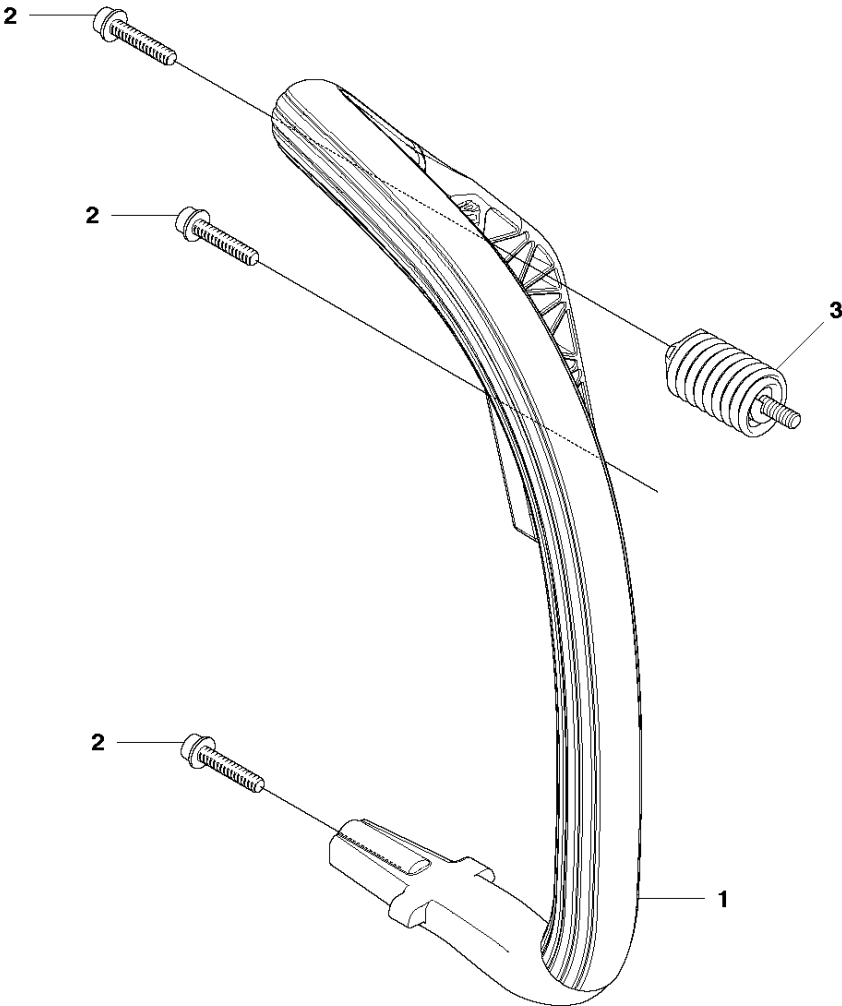

M 435 II, 435e II
HANDLE

HANDLE

435 e II

Ref	Part No	Description	Remark	QTY KIT
1	544 28 40-01	FRONT HANDLE		1
2	503 21 88-76	SCREW IHST		3
3	503 89 83-01	ANTIVIBRATION ELEMENT		1