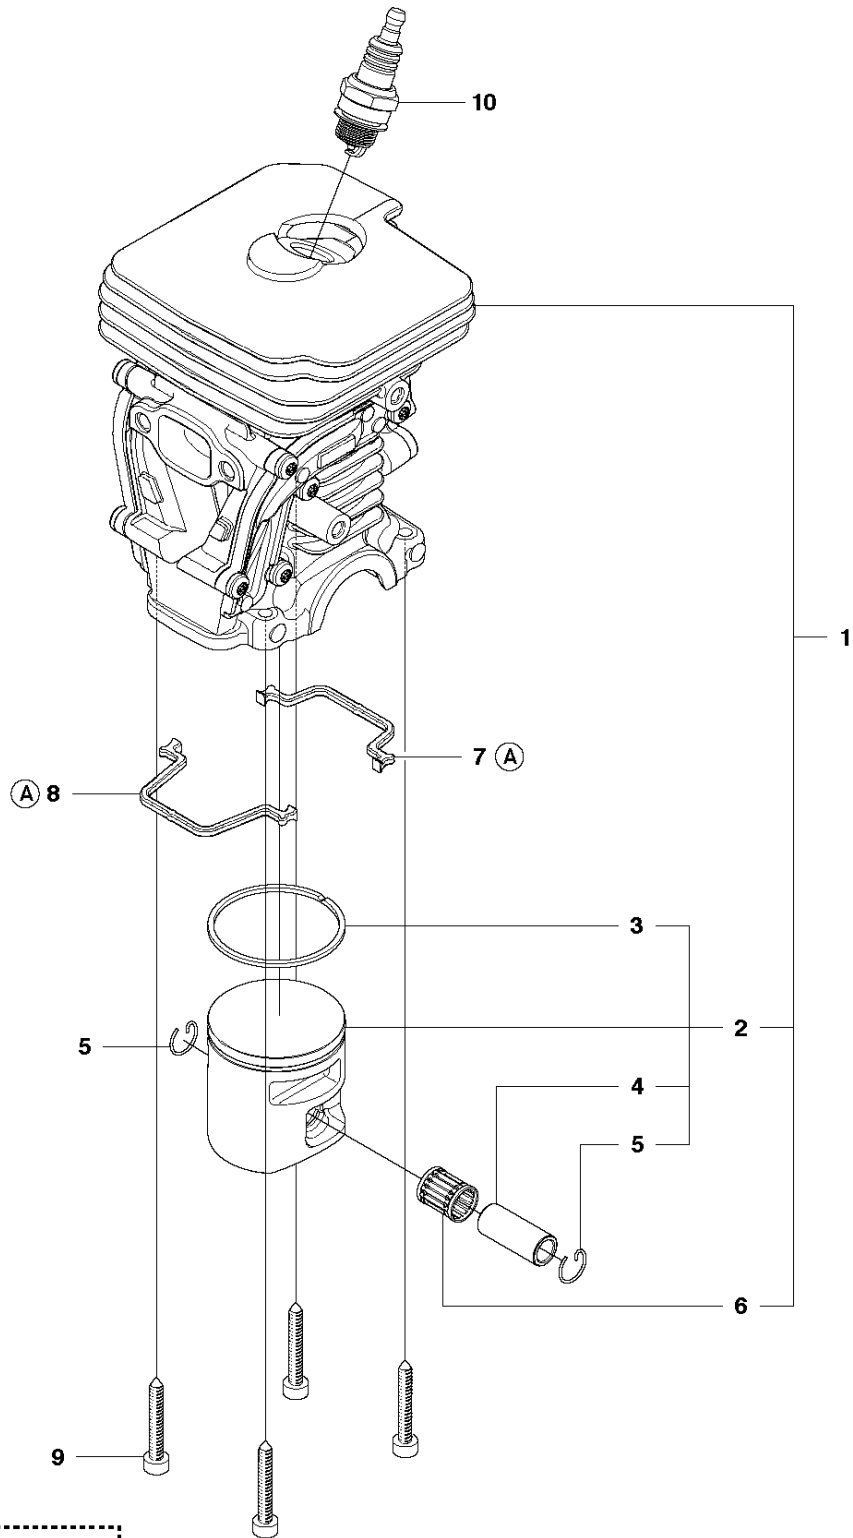

H 435 II, 435e II
CYLINDER PISTON

(A) 504 79 40-01
Set of gaskets

CYLINDER PISTON

435 e II

Ref	Part No	Description	Remark	QTY	KIT
1	504 73 51-03	CYLINDER		1	
2	502 62 50-07	PISTON ASSY		1	1
3	544 40 59-01	PISTON RING		1	2
4	544 40 60-01	PISTON PIN		1	2
5	737 44 10-00	SNAP RING		2	2
6	503 41 41-01	NEEDLE BEARING		1	1
7	544 39 60-01	GASKET		1	11
8	544 39 59-01	GASKET		1	11
9	725 53 33-55	SCREW IHSCM		4	
10	503 23 51-11	SPARK PLUG		1	
11	504 79 40-01	GASKET		1