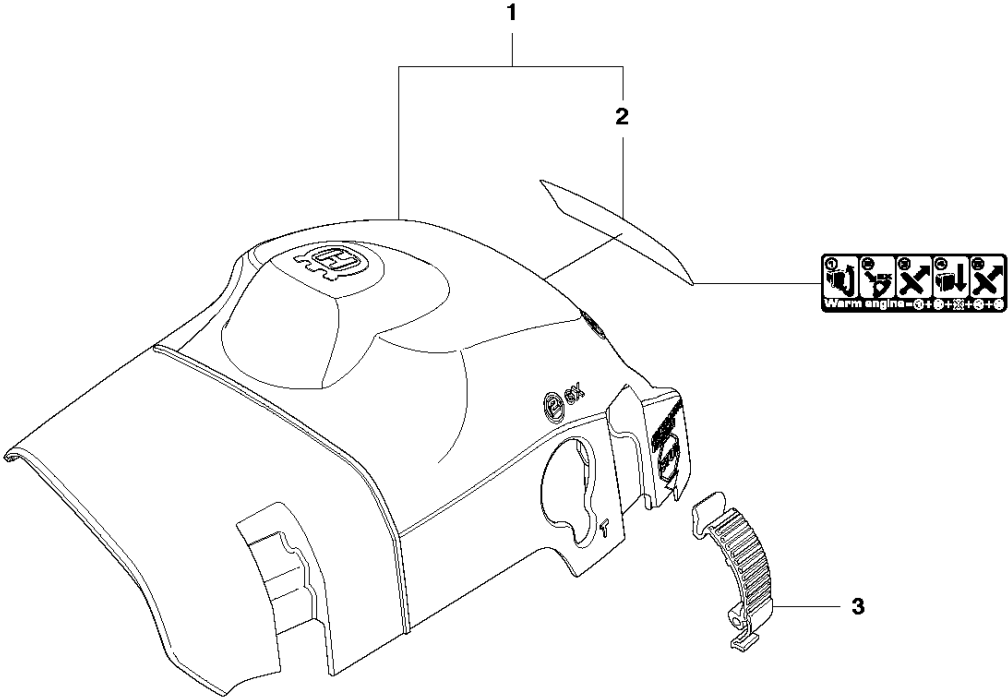

C 435 II, 435e II
CYLINDER COVER

CYLINDER COVER

435 e II

Ref	Part No	Description	Remark	QTY	KIT
1	504 79 02-01	CYLINDER COVER ASSY		1	
2	522 73 60-01	LABEL		1	1
3	503 89 47-01	SNAP LOCKING		3