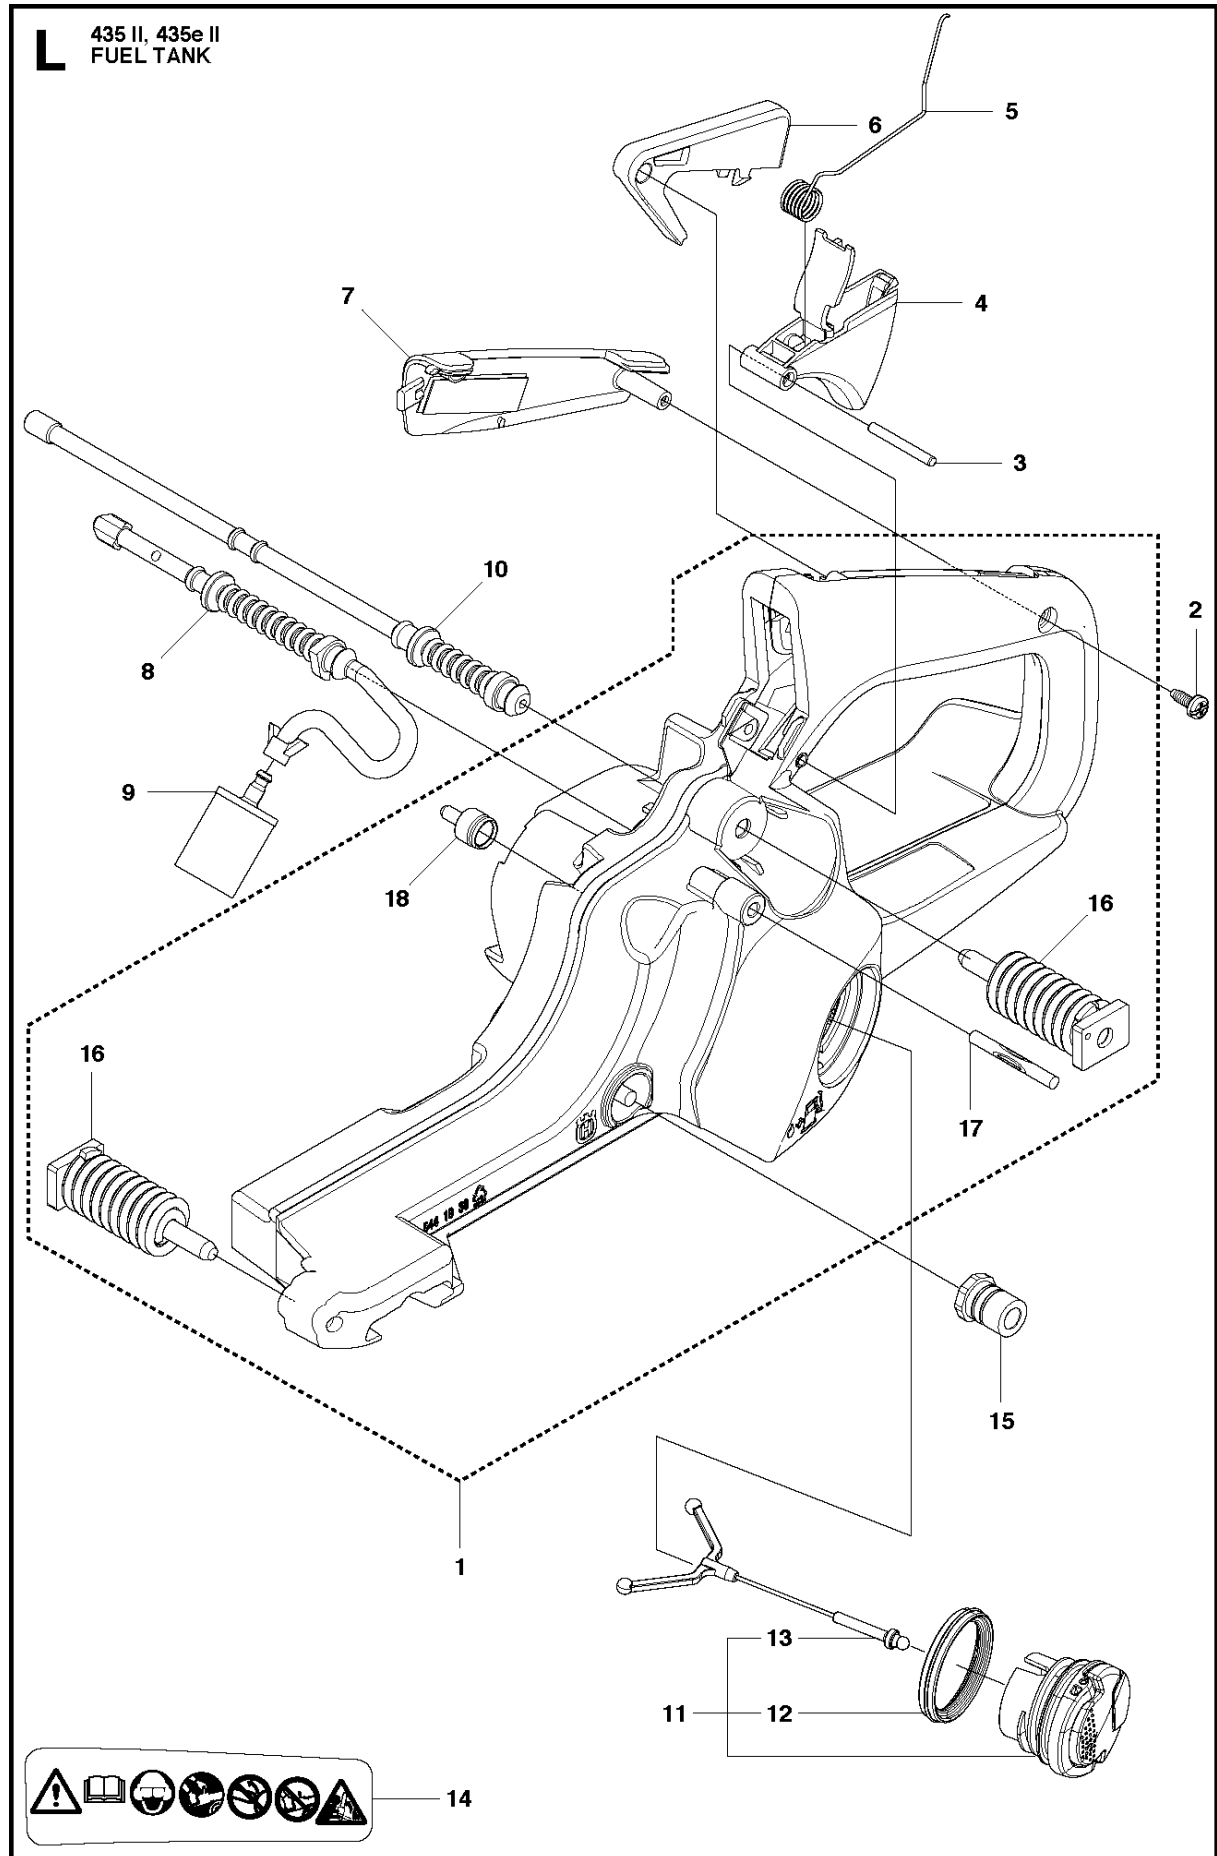

FUEL TANK

435 e II

Ref	Part No	Description	Remark	QTY	KIT
1	544 19 38-05	FUEL TANK		1	
2	503 21 28-10	SCREW CCRPANT		1	
3	720 18 25-20	PARALLEL PIN		1	
4	544 96 85-01	THROTTLE CONTROL		1	
5	544 09 99-01	SPRING		1	
6	579 23 94-01	THROTTLE LOCKOUT		1	
7	544 28 49-01	HANDLE INSERT		1	
8	544 12 86-01	FUEL HOSE		1	
9	503 44 32-01	FUEL FILTER		1	
10	577 53 51-01	RETURN HOSE		1	
11	522 62 00-03	TANK CAP ASSY		1	
12	589 24 11-01	GASKET		1	11
13	503 57 89-01	HOLDER		1	11
14	544 37 50-01	LABEL		1	
15	501 00 76-01	SUPPORT		1	
16	504 79 56-01	ANTIVIBRATION ELEMENT		2	1
17	721 12 63-39	GROOVED PIN		1	1
18	501 15 29-01	TANK VENT ASSY		1	1