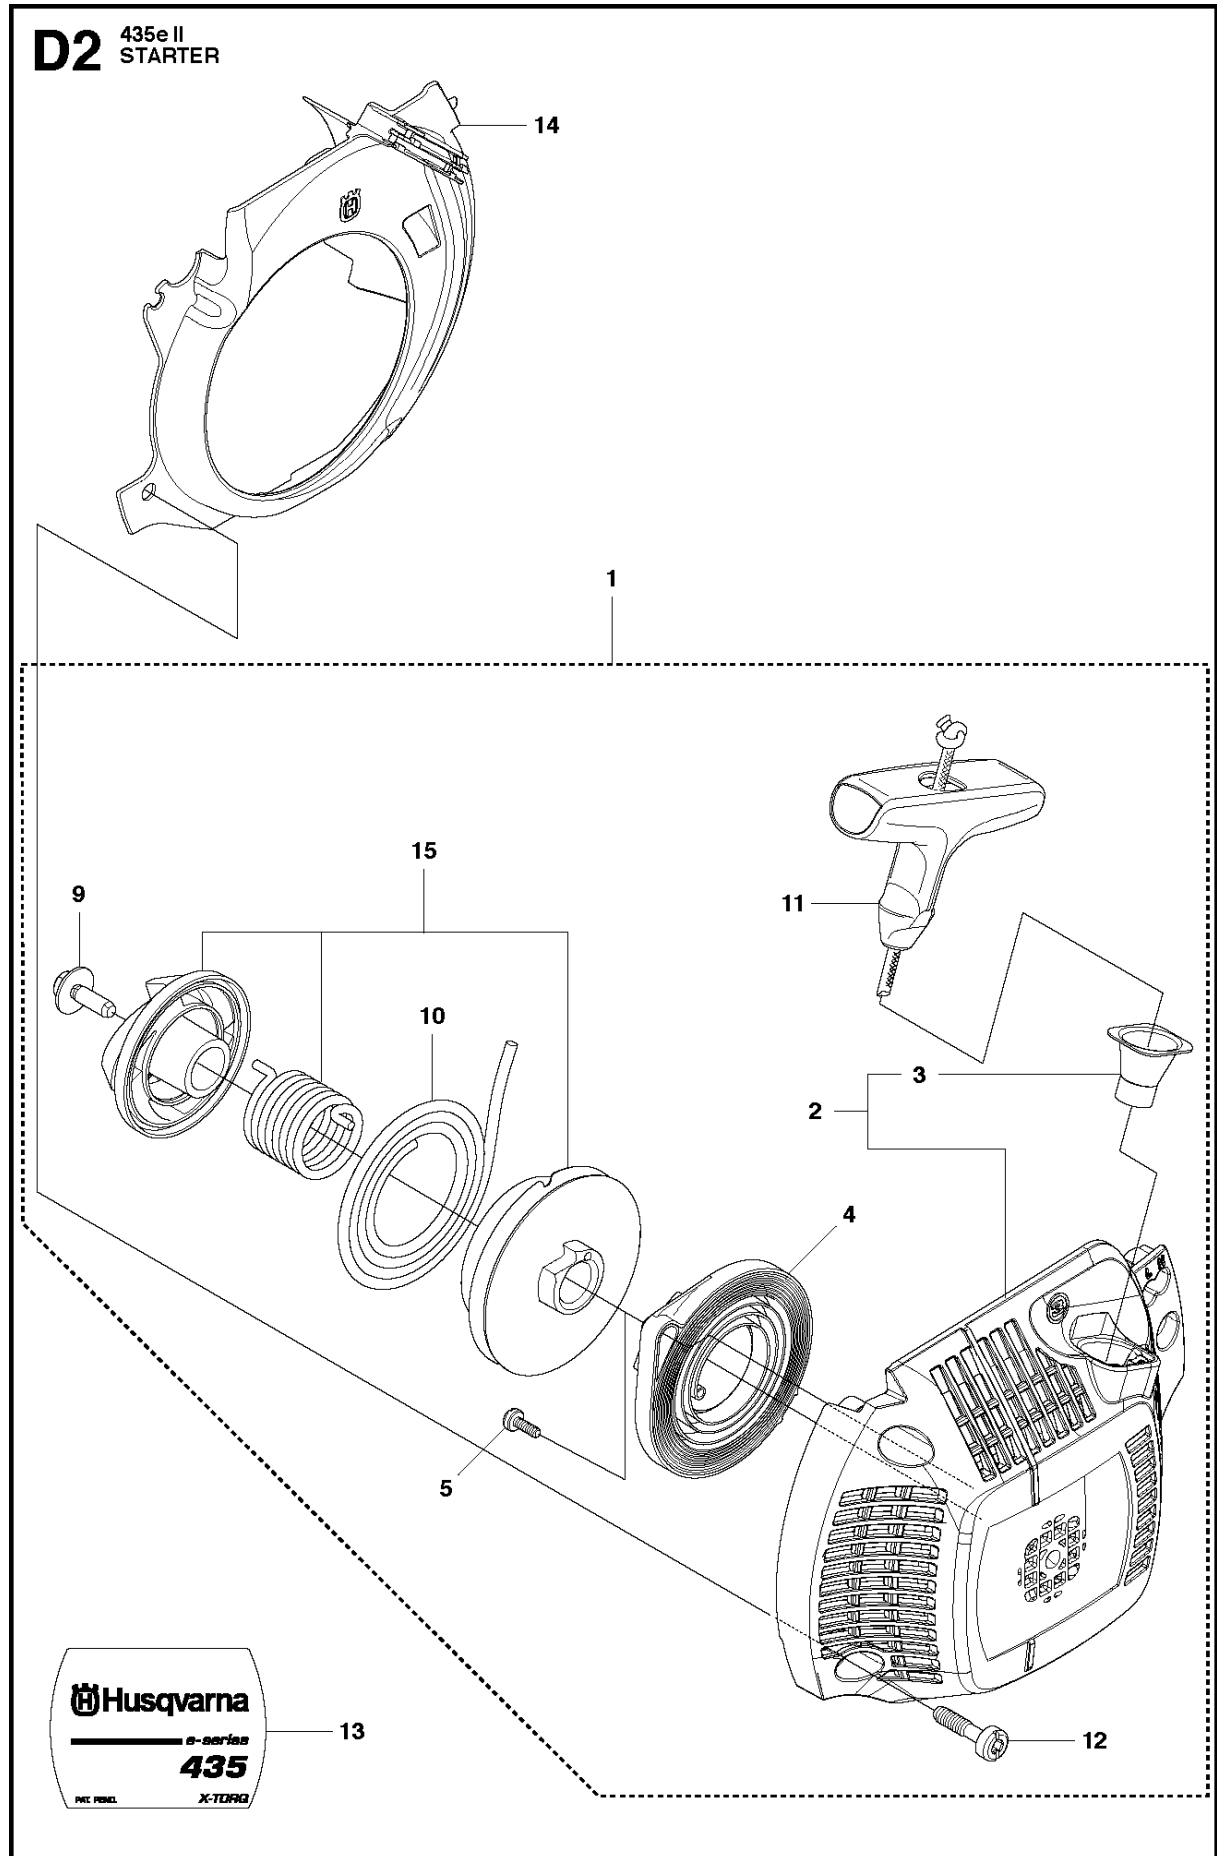

D2 435e II
STARTER

STARTER

435 e II

Ref	Part No	Description	Remark	QTY	KIT
1	579 42 54-06	STARTER ASSY		1	
2	504 59 69-02	STARTER		1	1
3	537 28 32-01	SLEEVE		1	1
4	540 05 75-02	SPRING CASSETTE ASSY		1	1
5	503 21 28-10	SCREW CCRPANT		2	1
9	503 21 77-16	SCREW IHSCT		1	1
10	503 85 89-01	STARTER ROPE		1	1
11	537 23 25-01	STARTER HANDLE		1	1
12	503 21 73-21	SCREW		4	1
13	544 46 36-02	LABEL		1	
14	544 19 71-02	AIR CONDUCTOR		1	
15	586 65 96-03	STARTER PULLEY		1	1