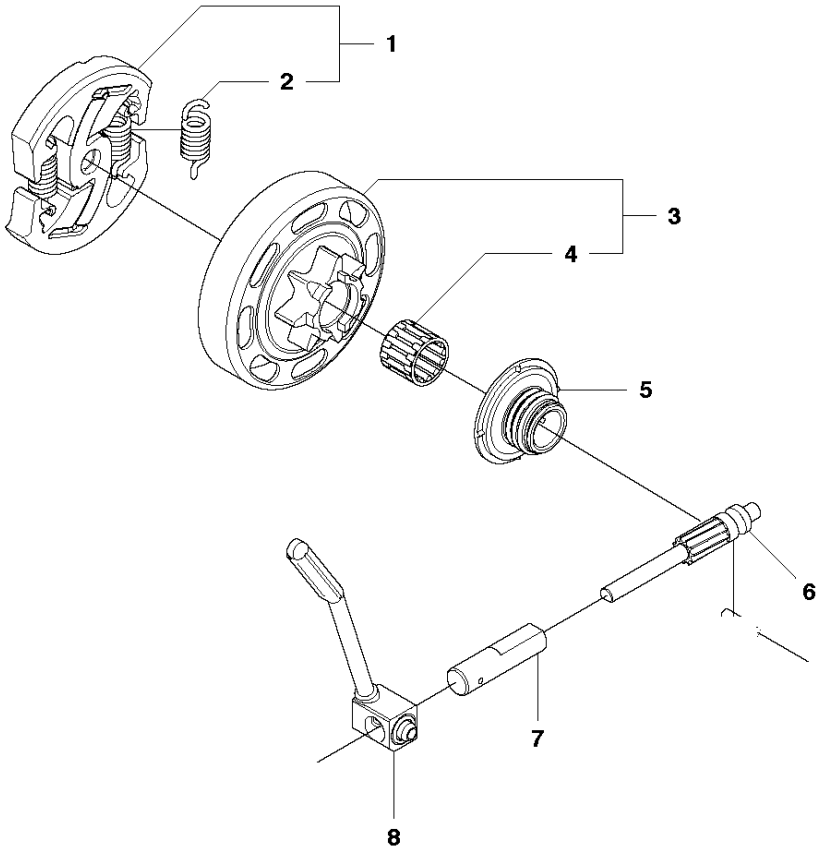

## CHAIN BRAKE &amp; CLUTCH COVER

435 e II

Ref	Part No	Description	Remark	QTY	KIT
1	544 19 49-05	CLUTCH COVER ASSY		1	
2	504 54 28-01	COVER LID		1	1
3	544 30 60-01	BRAKE BAND ASSY		1	1
4	544 25 31-01	WEAR PROTECTION		1	1
5	503 85 52-01	GUIDE BUSHING		1	1
6	505 89 26-01	BRAKE SPRING		1	1
7	544 24 85-01	COVER LID		1	1
8	503 89 08-02	KNEE JOINT ASSY		1	1
9	503 89 29-01	PIN		1	1
10	735 31 08-20	E-CLIP		1	1
11	537 39 29-01	SCREW		1	1
12	537 34 72-01	CHAIN TENSIONER		1	1
13	537 39 26-01	HEAT PROTECTOR		1	1
14	544 35 75-01	LABEL		1	1
15	503 21 70-10	SCREW CCRPANT		10	1
16	525 35 43-01	BEARING SLEEVE		1	1
17	505 32 10-01	WEAR PLATE		1	1
18	537 34 78-01	KNOB		1	

**A2** 435 II  
CHAIN BREAK & CLUTCH COVER

## CHAIN BRAKE &amp; CLUTCH COVER

435 e II

Ref	Part No	Description	Remark	QTY KIT	
1	501 38 82-03	CLUTCH COVER ASSY			
2	735 31 08-20	E-CLIP		1	1
3	537 28 66-01	PAWL		1	1
4	540 06 33-01	CHAIN GUIDE		1	1
5	537 01 74-01	BEARING SLEEVE		1	1
6	503 89 08-02	KNEE JOINT ASSY		1	1
7	505 89 26-01	BRAKE SPRING		1	1
8	503 85 52-01	GUIDE BUSHING		1	1
9	544 24 85-01	COVER LID		1	1
10	503 21 70-10	SCREW CCRPANT		7	1
11	544 25 31-01	WEAR PROTECTION		1	1
12	544 30 60-01	BRAKE BAND ASSY		1	1
13	503 89 29-01	PIN		1	1
14	537 39 70-01	WORM SCREW		1	1
15	537 07 94-02	WORM WHEEL		1	1
16	740 48 07-02	O-RING		1	1
17	503 23 00-63	WASHER		1	1
18	544 37 68-01	LABEL		1	1
19	503 22 00-01	HEXAGON NUT		1	

## CLUTCH &amp; OIL PUMP

435 e II

Ref	Part No	Description	Remark	QTY	KIT
1	575 56 80-01	CLUTCH ASSY		1	
2	574 71 88-01	CLUTCH SPRING		2	1
3	505 44 15-01	CLUTCH DRUM ASSY		1	
4	503 53 92-01	NEEDLE BEARING		1	3
5	544 21 24-02	WORM GEAR		1	
6	540 05 79-01	PUMP PISTON		1	
7	537 15 48-01	PUMP CYLINDER		1	
8	544 08 42-01	OIL HOSE		1	