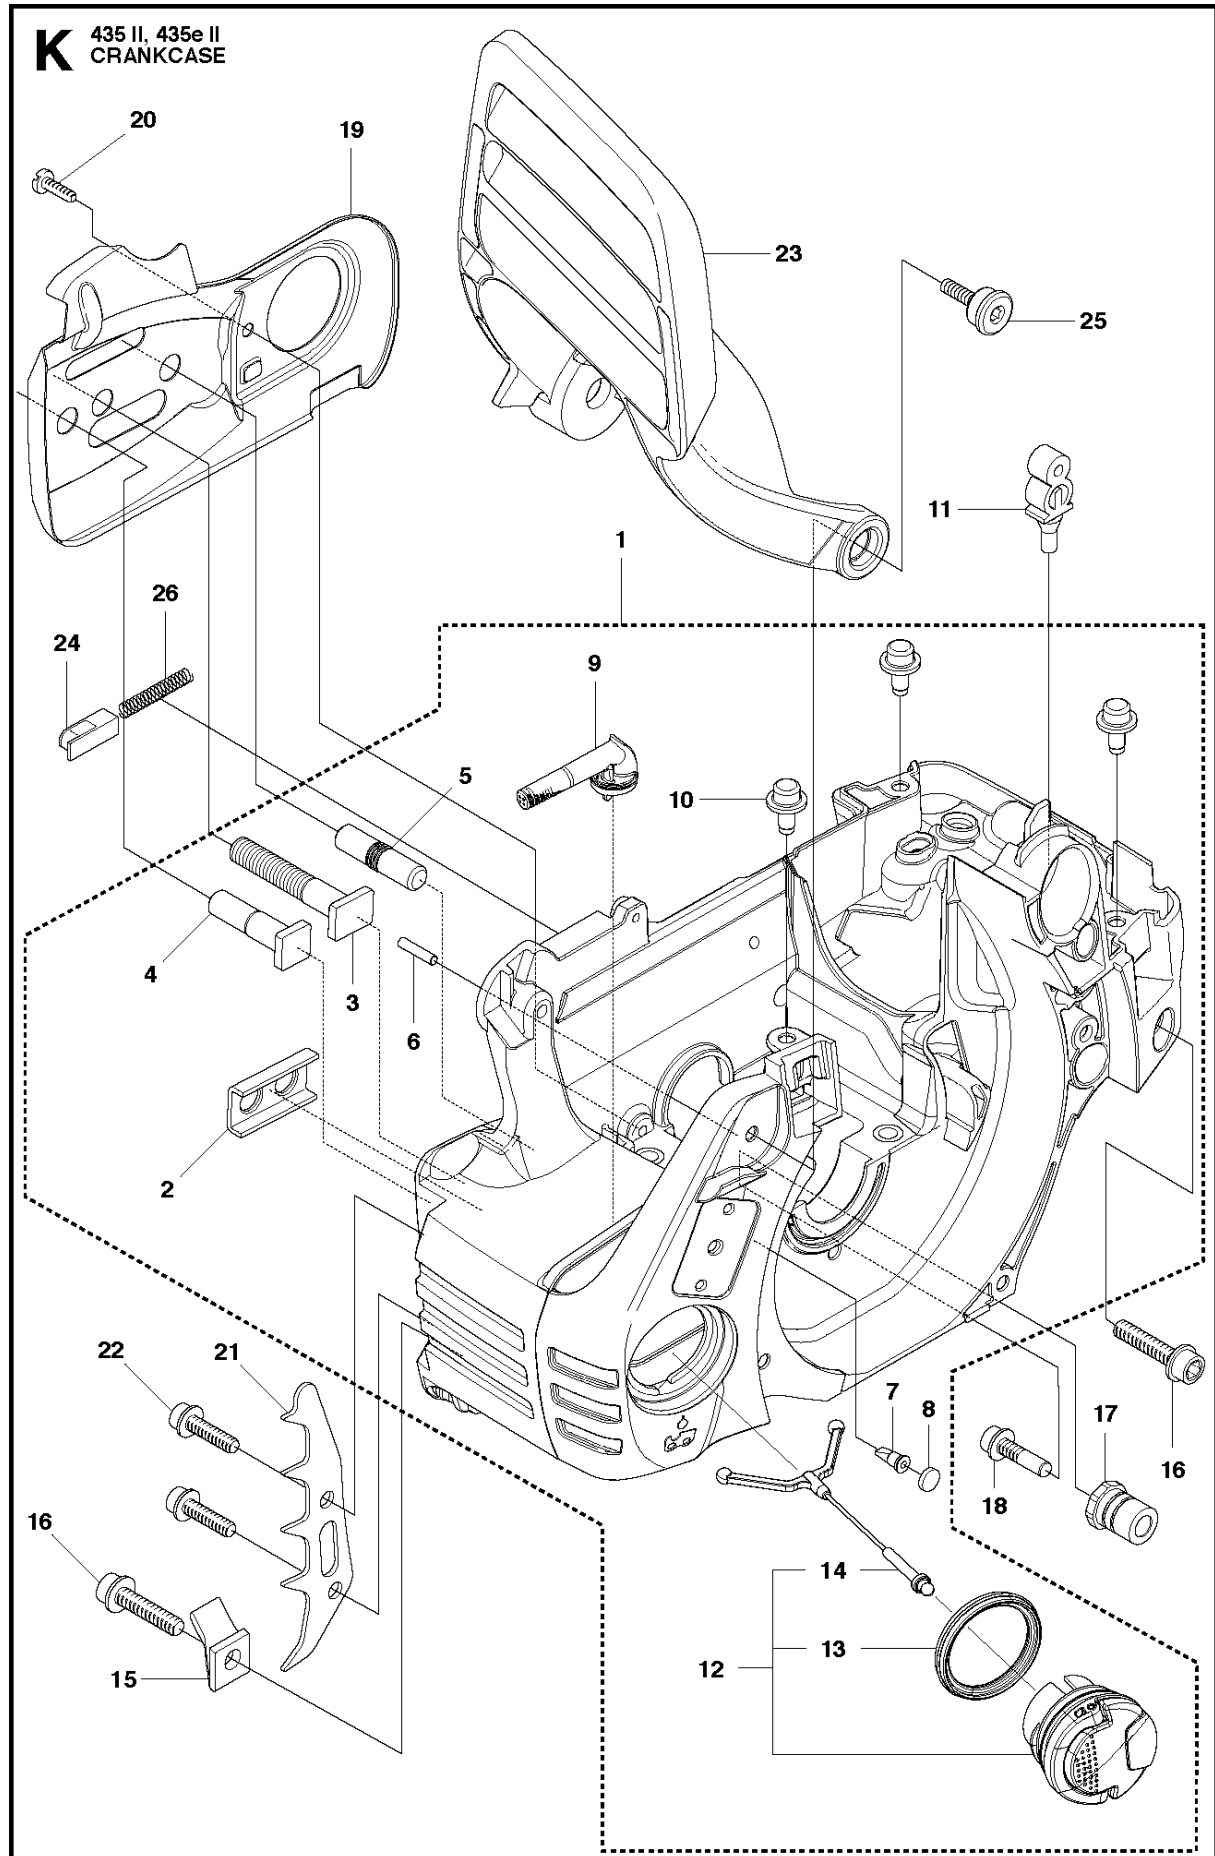

Ref	Part No	Description	Remark	QTY	KIT
1	544 93 25-07	CRANKCASE ASSY		1	
2	503 87 58-02	STIFFENING PLATE		1	1
3	503 87 54-02	BAR BOLT		1	1
4	537 33 46-01	BAR BOLT		1	1
5	544 03 64-01	BAR BOLT		1	1
6	503 24 09-05	NEEDLE ROLLER		1	1
7	530 02 61-19	CHECK VALVE		1	1
8	537 40 35-01	FILTER		1	1
9	544 08 33-01	OIL SCREEN		1	1
10	544 33 16-01	GUIDE PIN		3	1
11	503 86 93-01	SUPPORT		1	
12	522 62 00-03	TANK CAP ASSY		1	1
13	589 24 11-01	GASKET		1	1,12
14	503 57 89-01	HOLDER		1	1,12
15	503 88 63-01	PIN		1	
16	503 21 88-76	SCREW IHSCCT		2	
17	501 00 76-01	SUPPORT		1	
18	503 21 51-03	SCREW IHSCCT		1	
19	544 28 46-01	CHAIN GUIDE PLATE		1	
20	503 21 70-10	SCREW CCRPANT		1	
21	544 28 65-01	SPIKE		1	
22	503 21 75-20	SCREW IHSCFT		2	
23	544 25 15-01	HAND GUARD		1	
24	503 89 24-01	LOCK		1	
25	503 89 30-01	SCREW		2	
26	503 43 65-01	POSITION SPRING		1