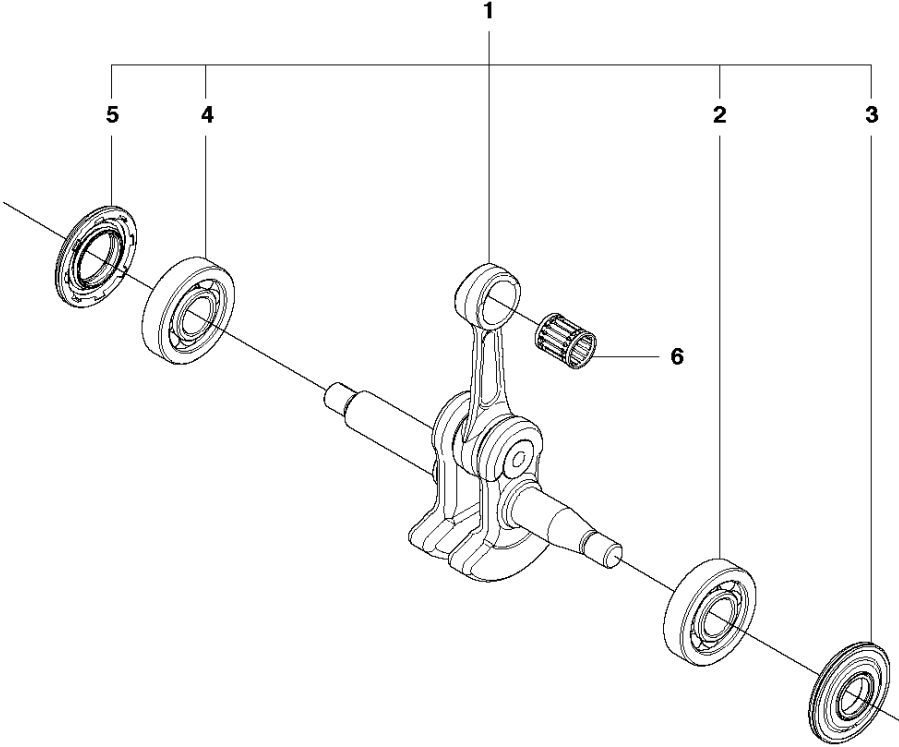

J 435 II, 435e II
CRANKSHAFT

CRANKSHAFT

435 e II

Ref	Part No	Description	Remark	QTY	KIT
1	525 60 46-01	CRANKSHAFT ASSY		1	
2	544 24 87-02	BALL BEARING		1	1
3	544 25 12-01	SEALING		1	1
4	544 24 88-02	BALL BEARING		1	1
5	544 25 13-01	SEALING		1	1
6	503 41 41-01	NEEDLE BEARING		1