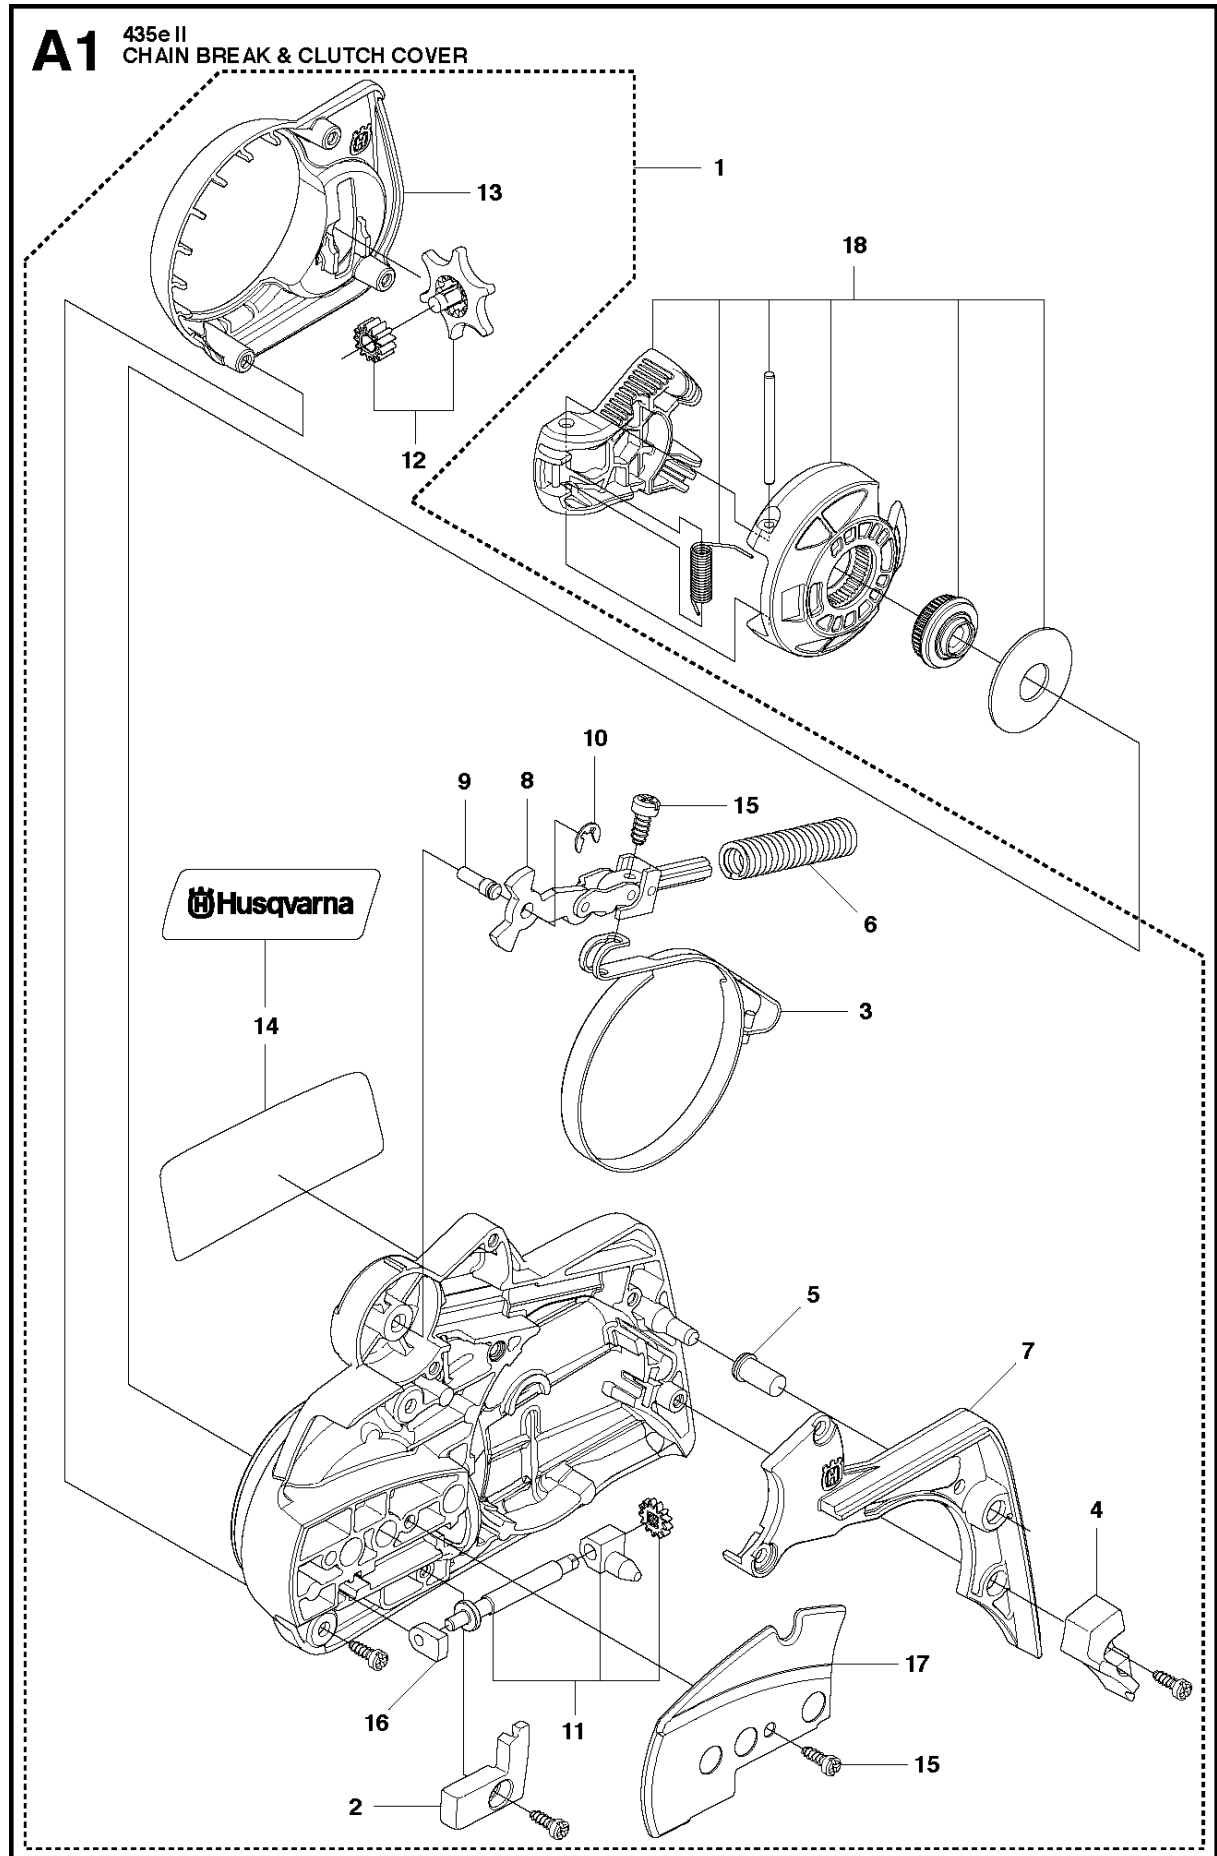

# SPARE PARTS LIST

CHAIN SAWS

435 e II

## CHAIN BRAKE &amp; CLUTCH COVER

435 e II

Ref	Part No	Description	Remark	QTY	KIT
1	544 19 49-05	CLUTCH COVER ASSY		1	
2	504 54 28-01	COVER LID		1	1
3	544 30 60-01	BRAKE BAND ASSY		1	1
4	544 25 31-01	WEAR PROTECTION		1	1
5	503 85 52-01	GUIDE BUSHING		1	1
6	505 89 26-01	BRAKE SPRING		1	1
7	544 24 85-01	COVER LID		1	1
8	503 89 08-02	KNEE JOINT ASSY		1	1
9	503 89 29-01	PIN		1	1
10	735 31 08-20	E-CLIP		1	1
11	537 39 29-01	SCREW		1	1
12	537 34 72-01	CHAIN TENSIONER		1	1
13	537 39 26-01	HEAT PROTECTOR		1	1
14	544 35 75-01	LABEL		1	1
15	503 21 70-10	SCREW CCRPANT		10	1
16	525 35 43-01	BEARING SLEEVE		1	1
17	505 32 10-01	WEAR PLATE		1	1
18	537 34 78-01	KNOB		1	

## CHAIN BRAKE &amp; CLUTCH COVER

435 e II

Ref	Part No	Description	Remark	QTY KIT	
1	501 38 82-03	CLUTCH COVER ASSY			
2	735 31 08-20	E-CLIP		1	1
3	537 28 66-01	PAWL		1	1
4	540 06 33-01	CHAIN GUIDE		1	1
5	537 01 74-01	BEARING SLEEVE		1	1
6	503 89 08-02	KNEE JOINT ASSY		1	1
7	505 89 26-01	BRAKE SPRING		1	1
8	503 85 52-01	GUIDE BUSHING		1	1
9	544 24 85-01	COVER LID		1	1
10	503 21 70-10	SCREW CCRPANT		7	1
11	544 25 31-01	WEAR PROTECTION		1	1
12	544 30 60-01	BRAKE BAND ASSY		1	1
13	503 89 29-01	PIN		1	1
14	537 39 70-01	WORM SCREW		1	1
15	537 07 94-02	WORM WHEEL		1	1
16	740 48 07-02	O-RING		1	1
17	503 23 00-63	WASHER		1	1
18	544 37 68-01	LABEL		1	1
19	503 22 00-01	HEXAGON NUT		1	

## CLUTCH &amp; OIL PUMP

435 e II

Ref	Part No	Description	Remark	QTY	KIT
1	575 56 80-01	CLUTCH ASSY		1	
2	574 71 88-01	CLUTCH SPRING		2	1
3	505 44 15-01	CLUTCH DRUM ASSY		1	
4	503 53 92-01	NEEDLE BEARING		1	3
5	544 21 24-02	WORM GEAR		1	
6	540 05 79-01	PUMP PISTON		1	
7	537 15 48-01	PUMP CYLINDER		1	
8	544 08 42-01	OIL HOSE		1	