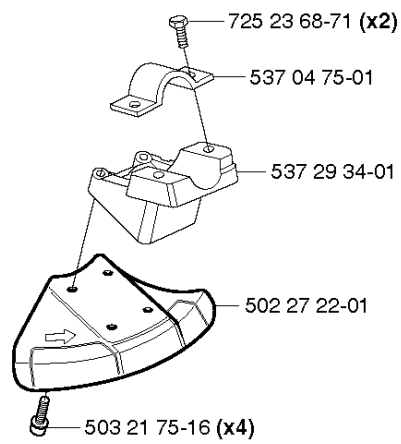

*compl 537 29 95-01