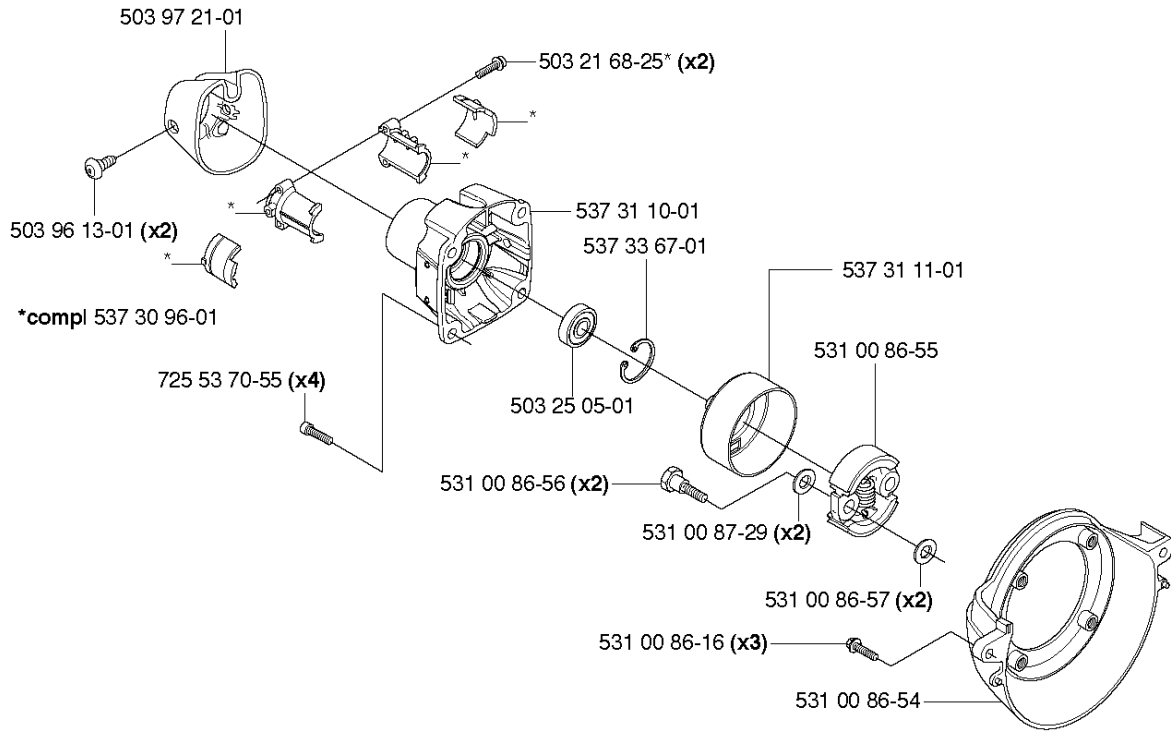

**M**

IGNITION SYSTEM

524 R

Part No	Description	Remark	QTY KIT
531 00 87-14	IGNITION COIL		1
531 00 87-15	PROTECTIVE HOSE		1
531 00 87-16	FLYWHEEL		1
531 00 87-17	SHORT CIRCUIT CABLE		1
531 00 87-18	TIE WRAP		1
531 00 87-19	SCREW		2
531 00 87-20	NUT		1

**N** 524R  
CLUTCH

## CLUTCH

524 R

Part No	Description	Remark	QTY KIT
503 21 68-25	SCREW IHSCFT		2
503 25 05-01	BALL BEARING		1
503 96 13-01	SCREW		2
503 97 21-01	COVER		1
531 00 86-16	SCREW		3
531 00 86-54	FAN HOUSING		1
531 00 86-55	CLUTCH ASSY		1
531 00 86-56	SCREW		2
531 00 86-57	WASHER		2
531 00 87-29	WASHER		2
537 30 96-01	COMPRESSION SLEEVE		1
537 31 10-01	CLUTCH COVER		1
537 31 11-01	CLUTCH DRUM		1
537 33 67-01	CIRCLIP		1
725 53 70-55	SCREW IHSCM		4