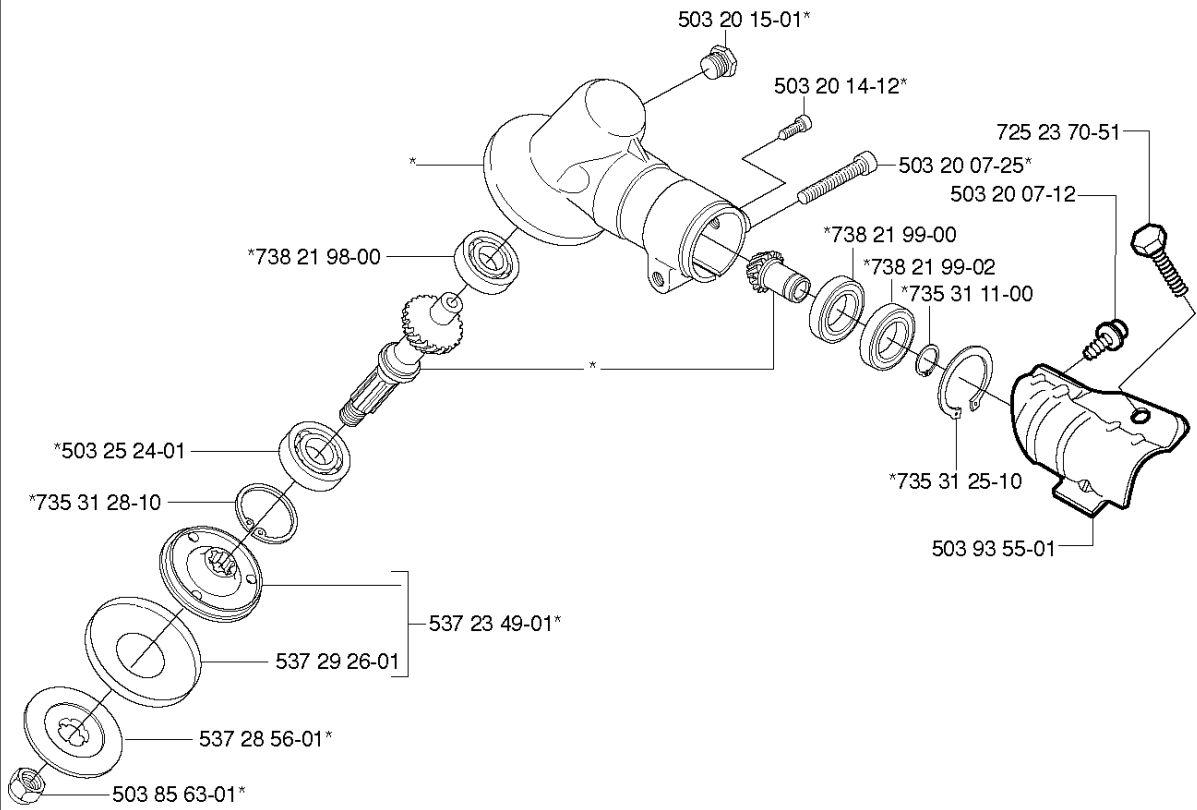

# SPARE PARTS LIST

BRUSHCUTTERS/CLEARING SAWS

524 R

**A** 524R  
BEVEL GEAR  
\*compl 537 19 92-02

## BEVEL GEAR

524 R

Part No	Description	Remark	QTY KIT
503 20 07-12	SCREW IHSCFM		1
503 20 07-25	SCREW IHSCFM		1
503 20 14-12	SCREW IHSCFMO		1
503 20 15-01	SCREW IHHM		1
503 25 24-01	BALL BEARING		1
503 85 63-01	NUT		1
503 93 55-01	CLAMP.GUARD		1
537 19 92-02	BEVEL GEAR ASSY		1
537 23 49-01	DRIVER ASSY		1
537 28 56-01	SUPPORT FLANGE		1
537 29 26-01	CUP		1
725 23 70-51	SCREW		1
735 31 11-00	CIRCLIP		1
735 31 25-10	CIRCLIP		1
735 31 28-10	CIRCLIP		1
738 21 98-00	BALL BEARING		1
738 21 99-00	BALL BEARING		1
738 21 99-02	BALL BEARING		1

## SHAFT &amp; HANDLE

524 R

Part No	Description	Remark	QTY KIT
502 19 71-01	SQUARE NUT		1
502 20 38-01	KNOB		1
503 20 02-45	SCREW IHSCFM		1
503 20 07-16	SCREW IHSCFM		1
503 21 75-25	SCREW IHSCFT		2
503 72 29-01	COVER		1
503 72 43-09	HANDLEBAR		1
503 86 45-01	DRIVE SHAFT		1
503 88 23-01	BRACKET		1
503 88 88-01	TUBE		1
503 94 10-01	HOOK		1
521 53 92-01	CLAMP		1
521 53 92-01	CLAMP		1
537 17 28-01	HANDLE		1
537 17 29-01	COVER		1
537 31 11-01	CLUTCH DRUM		1
544 02 09-03	CLIP		1
589 29 51-01	LABEL		1
725 23 86-51	SCREW EHHM		1
731 23 14-01	HEXAGON NUT		1
731 23 14-01	HEXAGON NUT		1