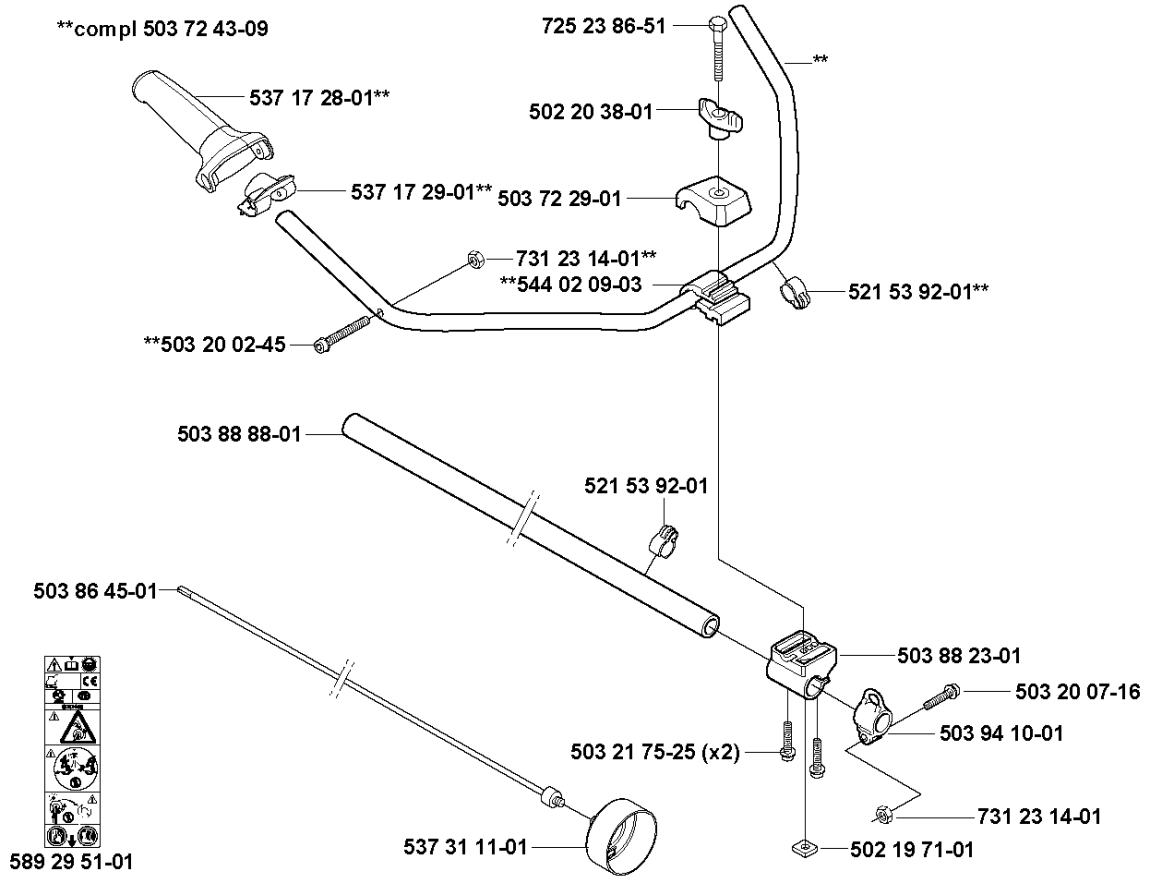

# SPARE PARTS LIST

BRUSHCUTTERS/CLEARING SAWS

524 R

**A** 524R  
BEVEL GEAR  
\*compl 537 19 92-02

## BEVEL GEAR

524 R

Part No	Description	Remark	QTY KIT
503 20 07-12	SCREW IHSCFM		1
503 20 07-25	SCREW IHSCFM		1
503 20 14-12	SCREW IHSCFMO		1
503 20 15-01	SCREW IHHM		1
503 25 24-01	BALL BEARING		1
503 85 63-01	NUT		1
503 93 55-01	CLAMP.GUARD		1
537 19 92-02	BEVEL GEAR ASSY		1
537 23 49-01	DRIVER ASSY		1
537 28 56-01	SUPPORT FLANGE		1
537 29 26-01	CUP		1
725 23 70-51	SCREW		1
735 31 11-00	CIRCLIP		1
735 31 25-10	CIRCLIP		1
735 31 28-10	CIRCLIP		1
738 21 98-00	BALL BEARING		1
738 21 99-00	BALL BEARING		1
738 21 99-02	BALL BEARING		1

## SHAFT &amp; HANDLE

524 R

Part No	Description	Remark	QTY KIT
502 19 71-01	SQUARE NUT		1
502 20 38-01	KNOB		1
503 20 02-45	SCREW IHSCFM		1
503 20 07-16	SCREW IHSCFM		1
503 21 75-25	SCREW IHSCFT		2
503 72 29-01	COVER		1
503 72 43-09	HANDLEBAR		1
503 86 45-01	DRIVE SHAFT		1
503 88 23-01	BRACKET		1
503 88 88-01	TUBE		1
503 94 10-01	HOOK		1
521 53 92-01	CLAMP		1
521 53 92-01	CLAMP		1
537 17 28-01	HANDLE		1
537 17 29-01	COVER		1
537 31 11-01	CLUTCH DRUM		1
544 02 09-03	CLIP		1
589 29 51-01	LABEL		1
725 23 86-51	SCREW EHHM		1
731 23 14-01	HEXAGON NUT		1
731 23 14-01	HEXAGON NUT		1

**G** 524R  
CYLINDER COVER

CYLINDER COVER

524 R

Part No	Description	Remark	QTY KIT
502 28 61-01	CLIP		1
522 80 63-01	SCREW		1
531 00 87-28	CYLINDER COVER ASSY		1
576 99 86-20	LABEL		1

**H** 524R  
STARTER