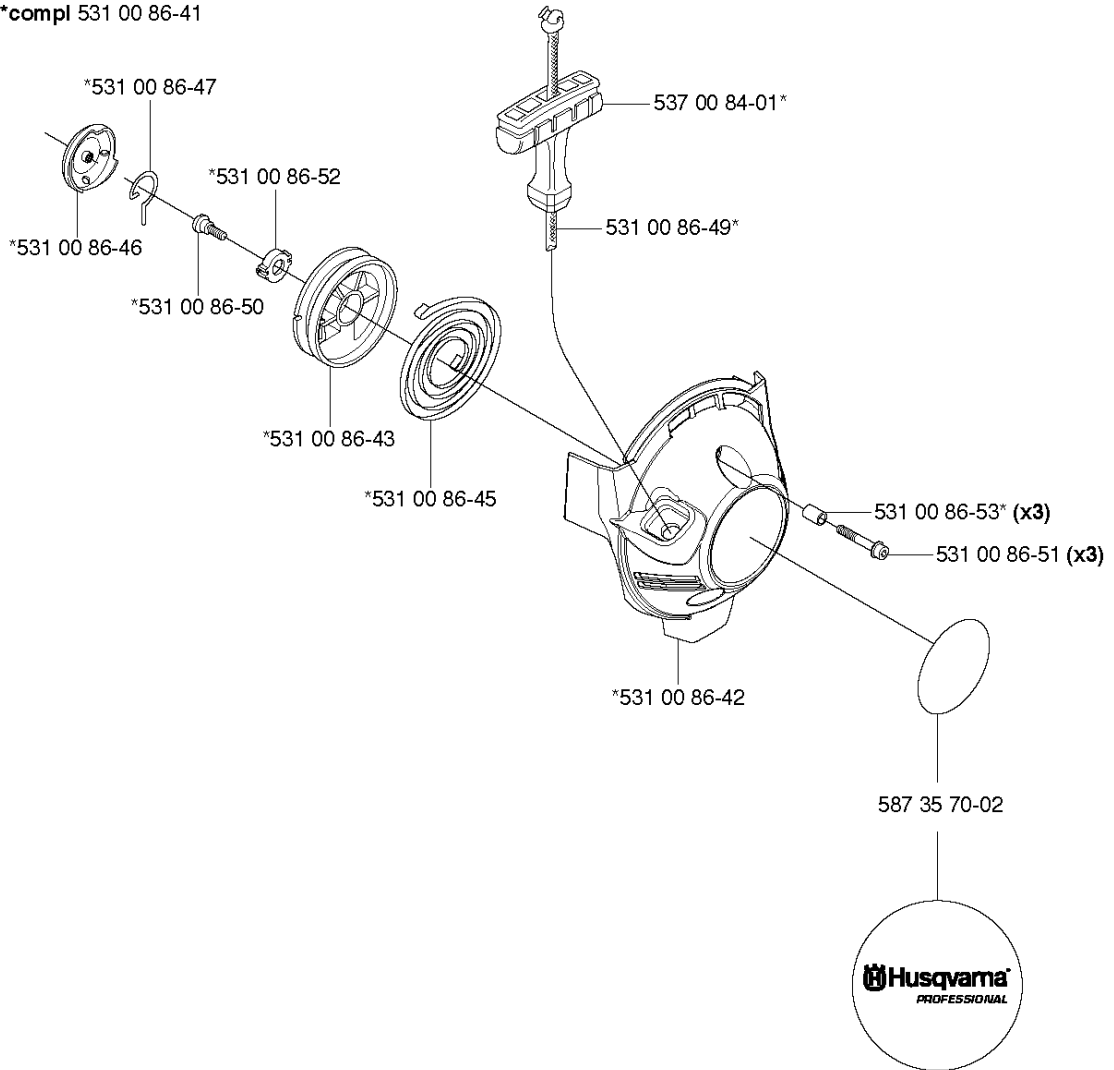

## HANDLE &amp; CONTROLS

524 R

Part No	Description	Remark	QTY KIT
503 20 07-35	SCREW IHSCFM		1
503 21 66-16	SCREW IHSCF		2
503 22 10-13	HEXAGON NUT		1
503 71 82-01	SWITCH		1
506 49 77-01	THROTTLE CONTROL		1
537 16 02-02	HANDLE HALF	Replaced by 537 18 35-07 HANDLE SYSTEM cpl	1
537 16 02-09	HANDLE HALF	Without hole for Steering wheel assy	1
537 16 03-02	HANDLE HALF		1
537 16 07-01	STARTER THROTTLE LOC		1
537 16 08-01	THROTTLE TRIGGER		1
537 16 09-01	STEERING WHEEL	Does not fit with HANDLE HALF 537 16 02-09	1
537 16 10-01	HUB	Does not fit with HANDLE HALF 537 16 02-09	1
537 16 12-01	SCREW	Does not fit with HANDLE HALF 537 16 02-09	1
537 17 42-01	SPRING THROTTLE TRIG		1
537 17 43-01	SPRING		1
537 17 44-01	SPRING	Does not fit with HANDLE HALF 537 16 02-09	1
537 18 35-07	HANDLE ASSY		1
537 18 36-01	SPRING	Does not fit with HANDLE HALF 537 16 02-09	1
537 33 57-01	WIRING ASSY		1

**G** 524R  
CYLINDER COVER

CYLINDER COVER

524 R

Part No	Description	Remark	QTY KIT
502 28 61-01	CLIP		1
522 80 63-01	SCREW		1
531 00 87-28	CYLINDER COVER ASSY		1
576 99 86-20	LABEL		1

**H** 524R  
STARTER

## STARTER

524 R

Part No	Description	Remark	QTY KIT
531 00 86-41	STARTER ASSY		1
531 00 86-42	STARTER HOUSING		1
531 00 86-43	STARTER PULLEY		1
531 00 86-45	RECOIL SPRING		1
531 00 86-46	DRIVER		1
531 00 86-47	STARTER PAWL		1
531 00 86-49	STARTER CORD		1
531 00 86-50	SCREW		1
531 00 86-51	SCREW		3
531 00 86-52	RETAINER		1
531 00 86-53	SLEEVE		3
537 00 84-01	STARTER HANDLE		1
587 35 70-02	DECAL		1