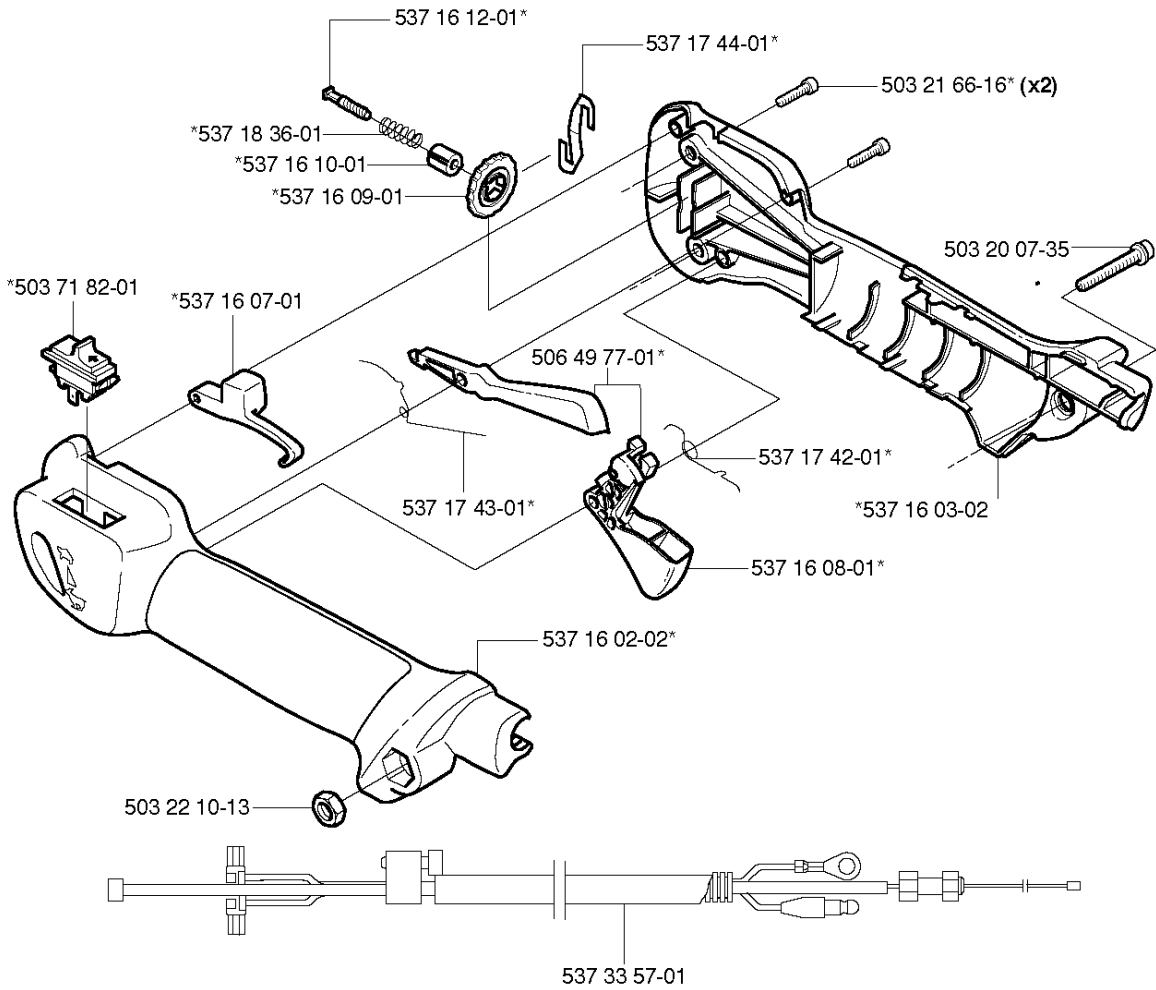

F 524R
HANDLE & CONTROLS

*compl 537 18 35-07