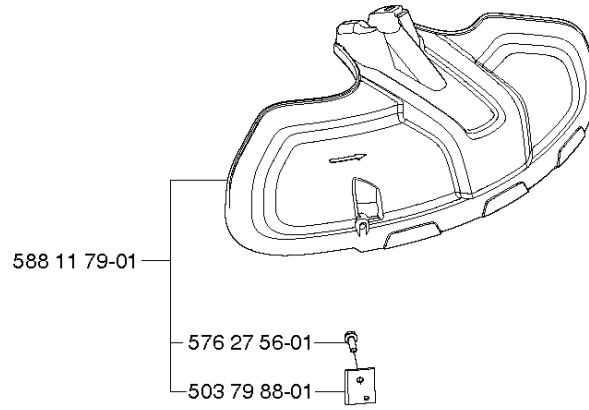

R 524R
GUARDS
*compl 588 11 79-01