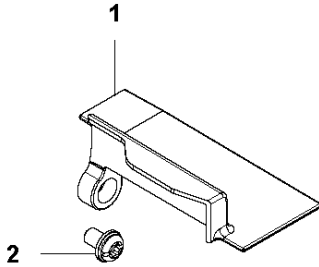

P 524, 525
CRANK SHAFT

CRANKSHAFT

525 LX

Ref	Part No	Description	Remark	QTY KIT
1	576 40 46-01	MUFFLER	Muffler plate	1
2	593 80 50-01	SCREW		1
3	506 68 94-01	KEY		1
4	504 12 15-01	SEALING		2
5	597 64 81-01	BEARING		1
6	586 65 66-02	CRANKSHAFT		2
7	576 40 27-01	BEARING		1