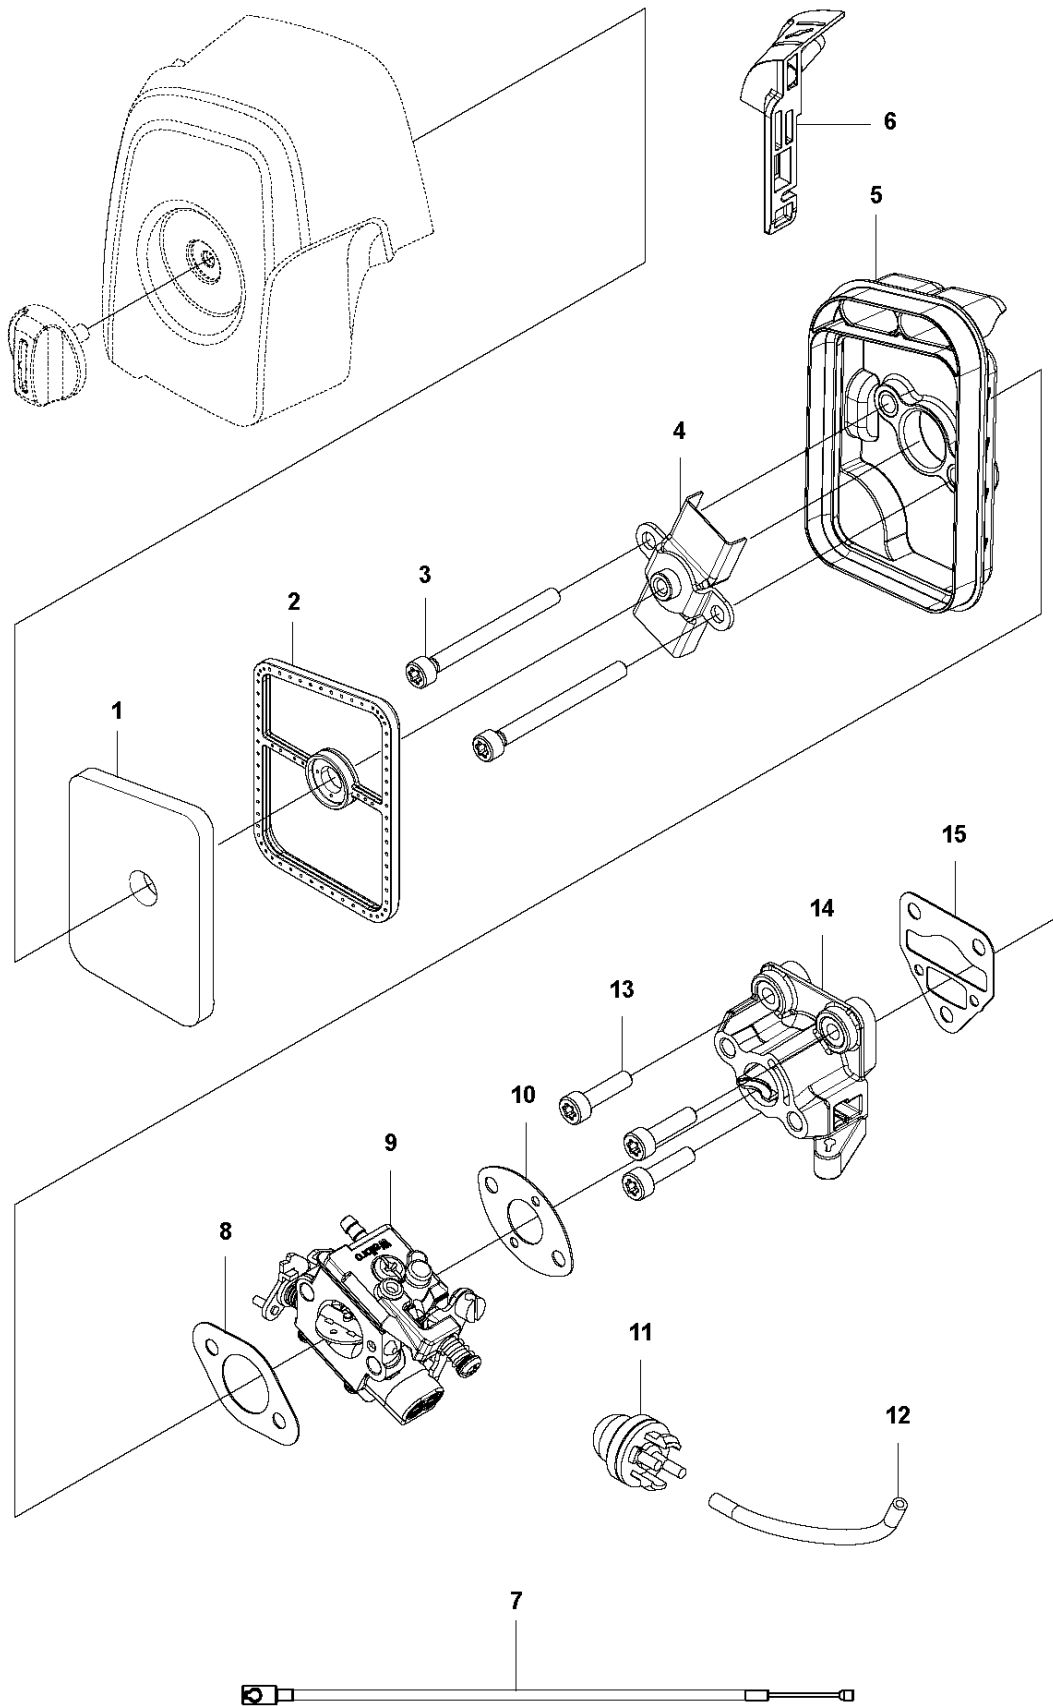

H2 525 LK, LX, RJX, RX, RXT, RK
CARBURETOR & AIRFILTER

CARBURETOR & AIR FILTER

525 LX

Ref	Part No	Description	Remark	QTY KIT
1	581 04 74-01	AIR FILTER		1
2	581 45 18-01	AIR FILTER		1
3	580 46 72-01	BOLT		2
4	585 48 85-01	PLATE		1
5	581 04 70-01	FILTER HOUSING		1
6	577 84 83-01	CHOKE CONTROL		1
7	590 90 00-01	THROTTLE CABLE		1
8	577 88 24-02	GASKET		1
9	584 90 14-01	CARBURETTOR		1
10	576 39 91-02	GASKET		1
11	503 93 66-01	PURGE		1
12	577 05 05-01	PIPE		1
13	504 11 43-01	SCREW		3
14	578 90 83-01	INSULATOR		1
15	576 39 89-01	GASKET		1