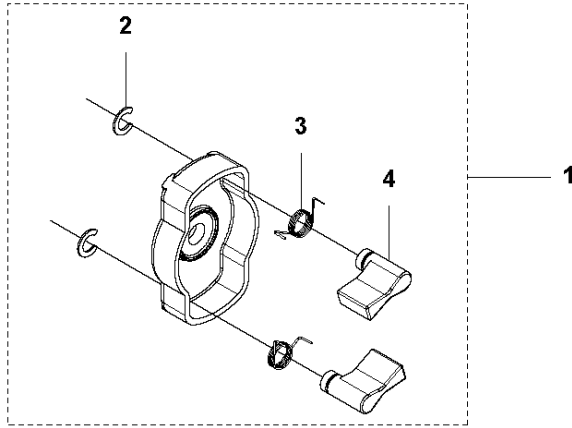

J2 525 LK, LX, RJX, RXT, RX, RK
STARTER

STARTER

525 LX

Ref	Part No	Description	Remark	QTY	KIT
1	581 14 65-01	STARTER PULLEY		1	
2	521 60 04-01	E-RING		2	1
3	521 60 03-01	SPRING		2	1
4	521 60 02-01	RATCHET		2	1
5	577 84 92-01	STARTER ASSY		1	
6	521 60 00-01	SCREW		1	5
7	576 40 12-01	PULLEY	Not needed for US model	1	5
8	577 13 41-01	SPRING	Not needed for US model	1	5
9	577 84 87-01	ROPE		1	5
10	577 84 88-01	REEL		1	5
11	504 11 50-01	SPIRAL SPRING		1	5
12	575 48 95-01	STARTER HANDLE		1	5
13	577 81 54-01	BOLT		3	
14	596 44 89-01	DECAL		1