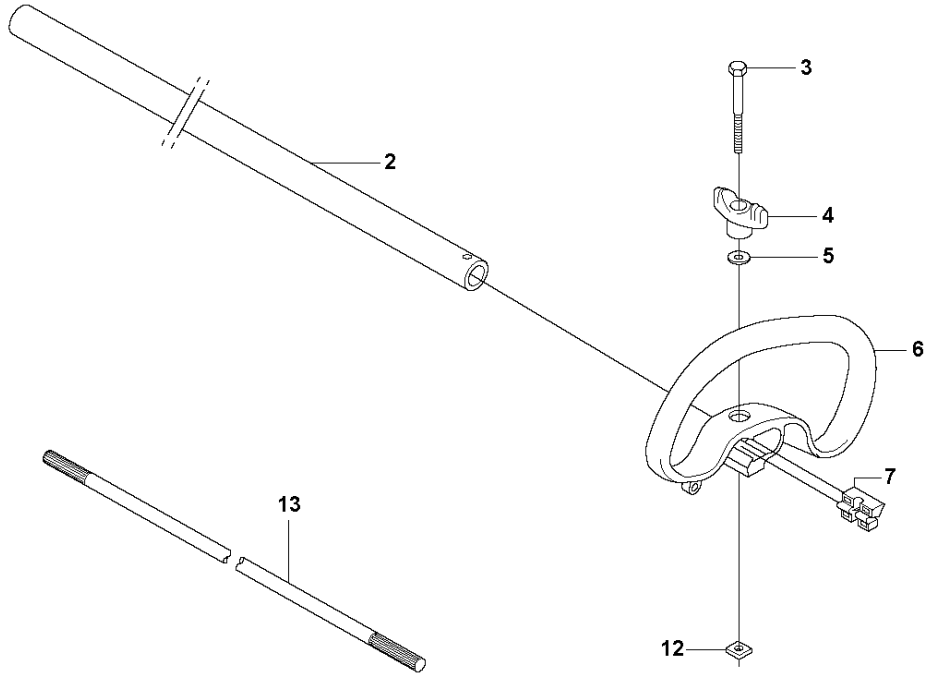

SPARE PARTS LIST

TRIMMERS/EDGERS

525 LX

A 525 LX
BEVEL GEAR

BEVEL GEAR

525 LX

Ref	Part No	Description	Remark	QTY	KIT
1	537 33 38-02	BEVEL GEAR		1	
2	503 85 63-01	NUT		1	1
3	537 28 56-01	SUPPORT FLANGE		1	1
4	537 29 26-01	CUP		1	1
5	537 23 49-01	DRIVER ASSY		1	1
6	735 31 28-10	CIRCLIP		1	1
7	503 25 24-01	BALL BEARING		1	1
8	738 21 98-00	BALL BEARING		1	1
9	503 20 15-01	SCREW		1	1
10	503 20 14-12	SCREW IHSCFMO		1	1
11	503 20 07-25	SCREW IHSCFM		1	1
12	738 21 99-00	BALL BEARING		1	1
13	738 21 99-02	BALL BEARING		1	1
14	735 31 11-00	CIRCLIP		1	1
15	735 31 25-10	CIRCLIP		1	1
16	544 21 84-20	SCREW ITXSCM		1	18
17	501 98 10-01	SCREW ITXSCM		1	18
18	574 30 69-03	CLAMP		1	

B 525LX
SHAFT & HANDLE

SHAFT & HANDLE

525 LX

Ref	Part No	Description	Remark	QTY KIT
2	584 97 79-01	TUBE	L=1483 ø24mm	1
3	725 23 80-51	SCREW EHHM		1
4	503 87 90-01	KNOB		1
5	503 23 00-61	WASHER		1
6	503 87 19-08	HANDLE		1
7	503 94 03-01	DISTANCE		1
12	502 19 71-01	SQUARE NUT		1
13	581 81 51-01	DRIVE SHAFT	L=1515 Ø7mm	1
15	503 79 56-01	LABEL		1
20	505 29 58-01	LABEL		1

F 524L, 525L, LS, LST, LK, LX, RJX, RJD
THROTTLE CONTROLS

THROTTLE CONTROLS

525 LX

Ref	Part No	Description	Remark	QTY	KIT
1	578 27 95-02	THROTTLE CONTROL		1	
2	537 41 90-01	SWITCH		1	1
3	575 96 05-01	SCREW IHSCT		5	1
4	544 10 02-02	HANDLE HALF		1	1
5	503 87 80-01	THROTTLE LOCKOUT		1	1
6	503 91 81-01	THROTTLE LEVER		1	1
7	503 96 14-01	ABSORBER		1	1
8	544 10 03-02	HANDLE HALF		1	1
9	544 10 08-01	RECOIL SPRING		1	1
10	503 87 79-03	THROTTLE TRIGGER		1	1
11	544 10 17-02	DAMPER		2	1
12	731 23 14-01	HEXAGON NUT		1	1
13	544 11 21-01	RETAINER		1	1
14	506 68 90-01	BOLT		1	1
15	578 27 96-01	WIRING		1	1
16	502 53 16-01	SHORT CIRCUIT CABLE		1	1, 15
17	578 86 78-01	THROTTLE CABLE		1	1, 15