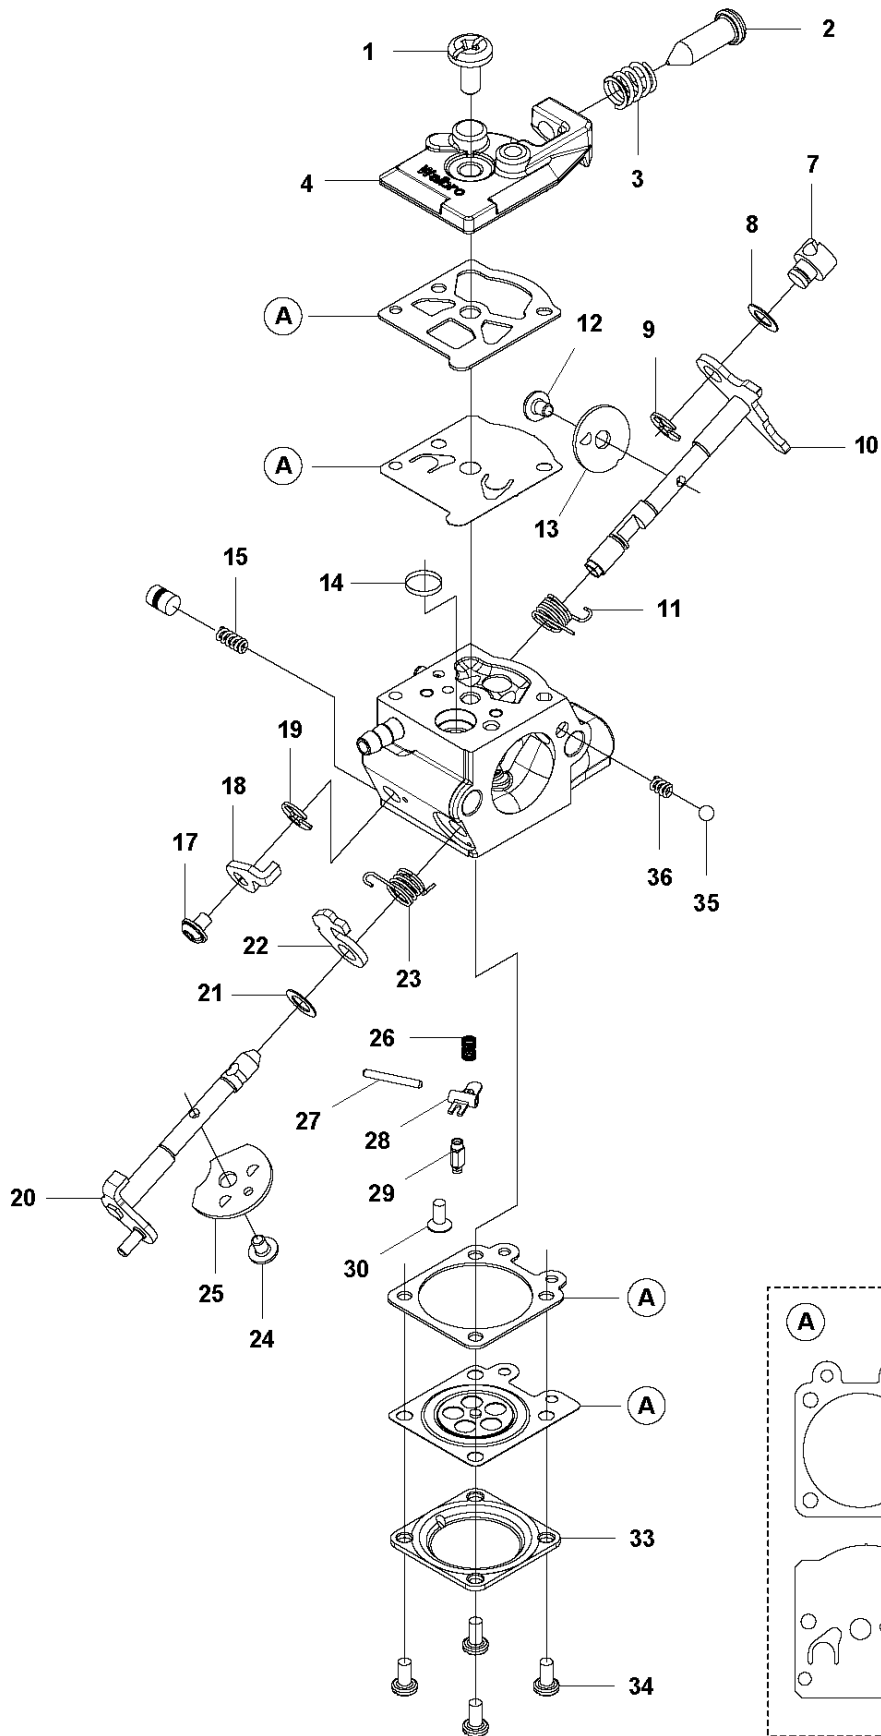

SPARE PARTS LIST

TRIMMERS/EDGERS

525 LX

A 525 LX
BEVEL GEAR

BEVEL GEAR

525 LX

Ref	Part No	Description	Remark	QTY	KIT
1	537 33 38-02	BEVEL GEAR		1	
2	503 85 63-01	NUT		1	1
3	537 28 56-01	SUPPORT FLANGE		1	1
4	537 29 26-01	CUP		1	1
5	537 23 49-01	DRIVER ASSY		1	1
6	735 31 28-10	CIRCLIP		1	1
7	503 25 24-01	BALL BEARING		1	1
8	738 21 98-00	BALL BEARING		1	1
9	503 20 15-01	SCREW		1	1
10	503 20 14-12	SCREW IHSCFMO		1	1
11	503 20 07-25	SCREW IHSCFM		1	1
12	738 21 99-00	BALL BEARING		1	1
13	738 21 99-02	BALL BEARING		1	1
14	735 31 11-00	CIRCLIP		1	1
15	735 31 25-10	CIRCLIP		1	1
16	544 21 84-20	SCREW ITXSCM		1	18
17	501 98 10-01	SCREW ITXSCM		1	18
18	574 30 69-03	CLAMP		1	

P 524, 525
CRANK SHAFT

CRANKSHAFT

525 LX

Ref	Part No	Description	Remark	QTY KIT
1	576 40 46-01	MUFFLER	Muffler plate	1
2	593 80 50-01	SCREW		1
3	506 68 94-01	KEY		1
4	504 12 15-01	SEALING		2
5	597 64 81-01	BEARING		1
6	586 65 66-02	CRANKSHAFT		2
7	576 40 27-01	BEARING		1

Q 524, 525
CARBURETOR

CARBURETOR

525 LX

Ref	Part No	Description	Remark	QTY KIT
1	520 97 63-01	SCREW		1
2	577 81 57-01	SCREW		1
3	513 59 32-01	SPRING		1
4	579 19 06-01	COVER		1
7	513 40 08-01	SWIVEL		1
8	516 52 42-01	WASHER		1
9	516 52 36-01	RING		1
10	579 19 07-01	SHAFT		1
11	577 81 55-01	SPRING		1
12	520 75 98-01	SCREW		1
13	520 97 86-01	VALVE		1
14	520 95 70-01	SCREEN		1
15	505 05 79-01	SPRING		1
17	520 75 98-01	SCREW		1
18	579 19 08-01	LEVER		1
19	505 05 65-01	RING		1
20	579 19 10-01	SHAFT		1
21	516 52 42-01	WASHER		1
22	584 90 13-01	LEVER		1
23	579 19 11-01	SPRING		1
24	520 75 98-01	SCREW		1
25	581 15 49-01	VALVE		1
26	578 89 54-01	SPRING		1
27	520 97 74-01	PIN		1
28	577 80 72-01	LEVER		1
29	521 08 54-01	VALVE.INLET		1
30	577 80 71-01	SCREW		1
33	514 18 92-01	COVER		1
34	520 97 88-01	SCREW ASSY		4
35	514 24 26-01	BALL		1
36	514 24 33-01	SPRING.CHOKE		1
37	580 68 48-01	GASKET KIT		1