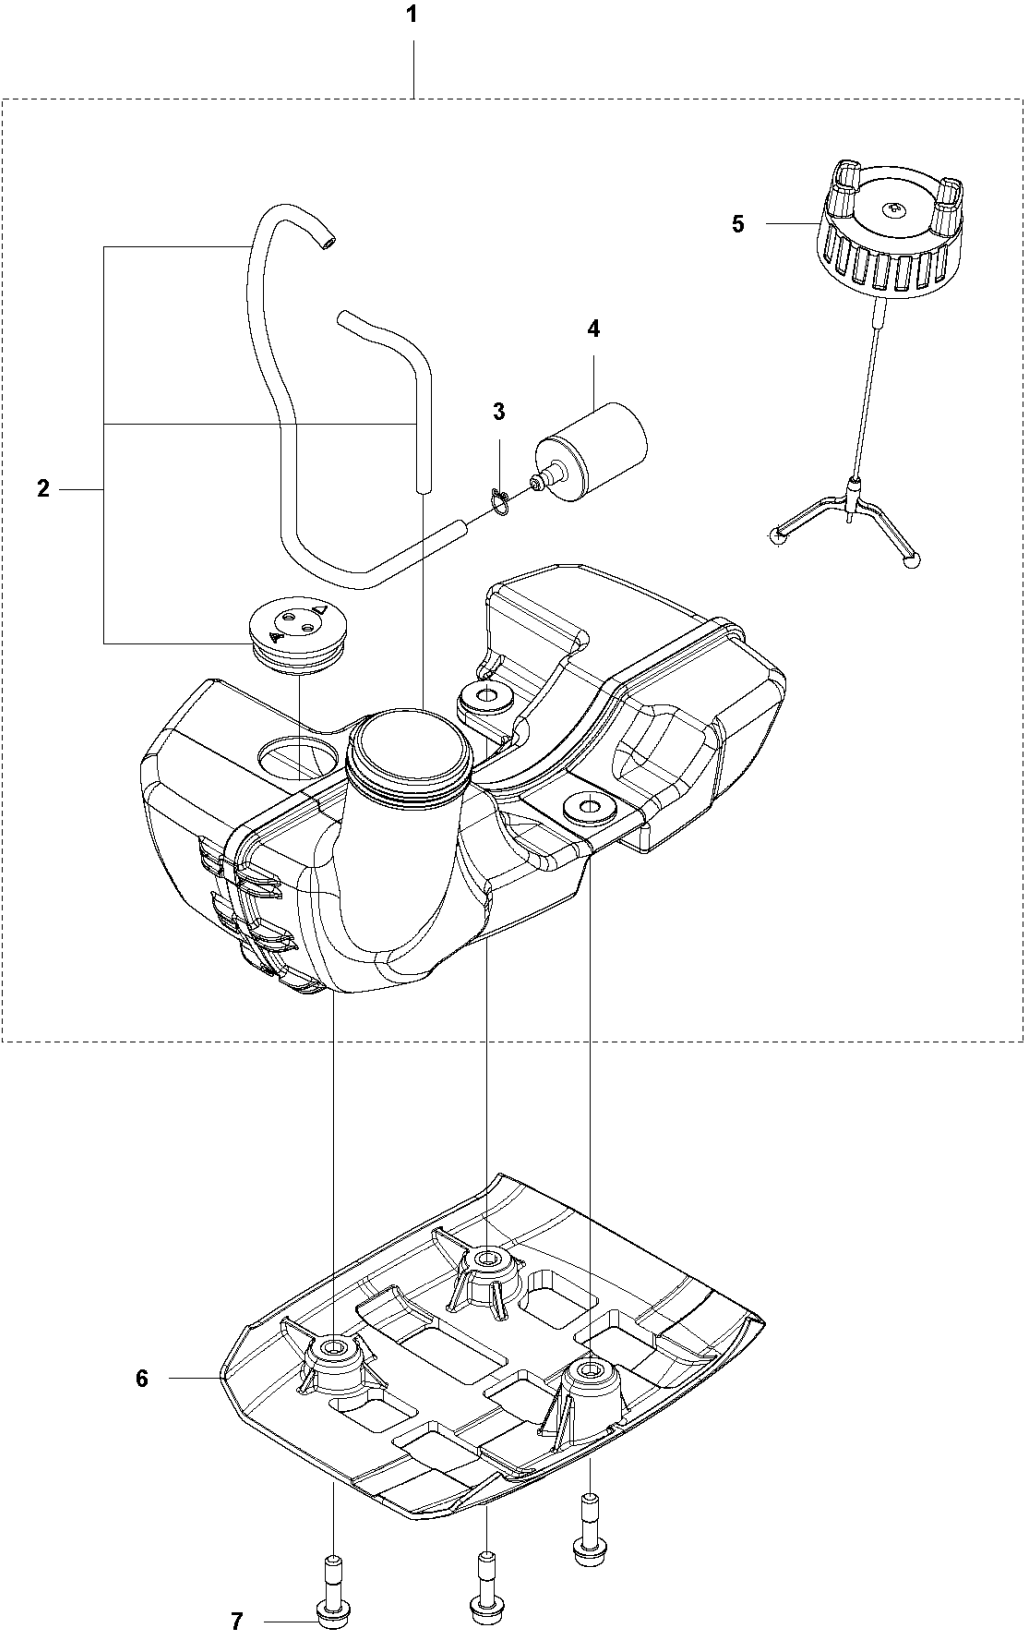

K2 524L, 525LK, LX, RJX, RX, RXT, RK

FUEL TANK

FUEL TANK

525 LX

Ref	Part No	Description	Remark	QTY	KIT
1	598 79 62-01	FUEL TANK		1	
2	596 63 04-02	FUEL HOSE		1	1
3	506 70 70-01	CLIP		1	1
4	503 44 32-01	FUEL FILTER		1	1
5	579 64 57-13	TANK CAP		1	1
6	576 40 49-01	SKID PLATE		1	
7	577 81 54-01	BOLT		1