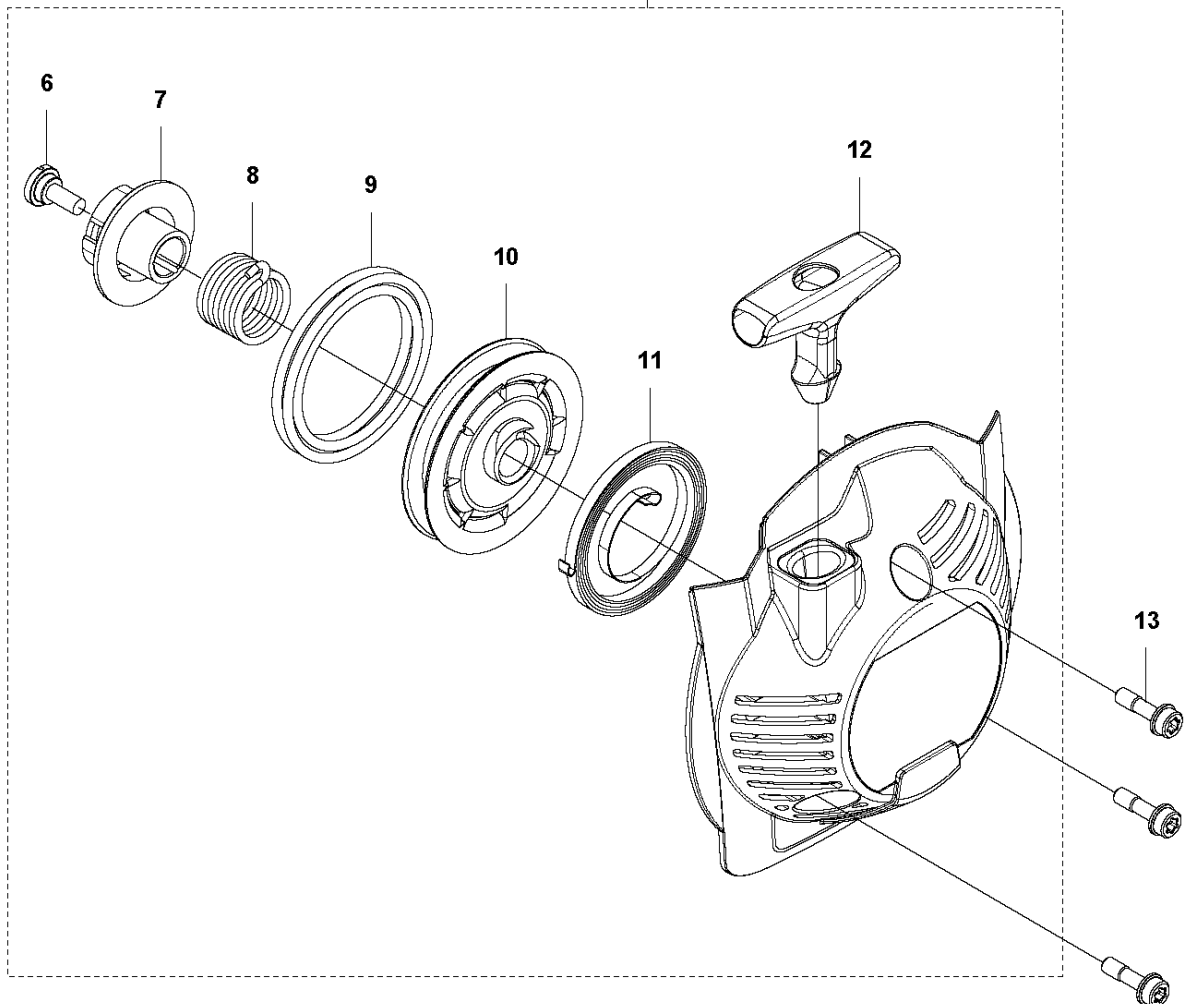

J2 525 LK, LX, RJX, RXT, RX, RK
STARTER

STARTER

525 LX

Ref	Part No	Description	Remark	QTY	KIT
1	581 14 65-01	STARTER PULLEY		1	
2	521 60 04-01	E-RING		2	1
3	521 60 03-01	SPRING		2	1
4	521 60 02-01	RATCHET		2	1
5	577 84 92-01	STARTER ASSY		1	
6	521 60 00-01	SCREW		1	5
7	576 40 12-01	PULLEY	Not needed for US model	1	5
8	577 13 41-01	SPRING	Not needed for US model	1	5
9	577 84 87-01	ROPE		1	5
10	577 84 88-01	REEL		1	5
11	504 11 50-01	SPIRAL SPRING		1	5
12	575 48 95-01	STARTER HANDLE		1	5
13	577 81 54-01	BOLT		3	
14	596 44 89-01	DECAL		1