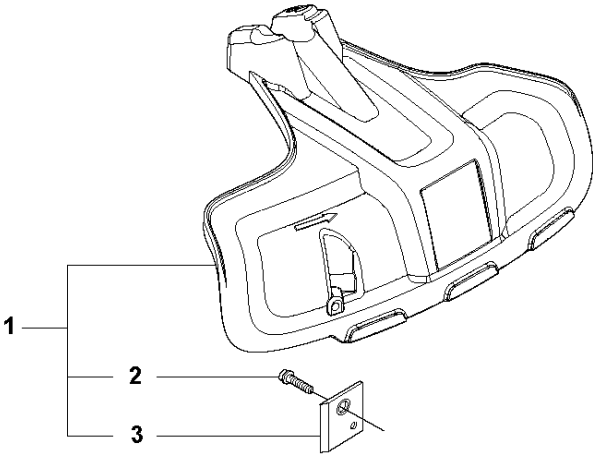

R1 525LX
ACCESSORIES

ACCESSORIES

525 LX

Ref	Part No	Description	Remark	QTY	KIT
1	588 54 37-01	TRIMMER GUARD ASSY		1	
2	576 27 56-01	SCREW ITXSCFT		1	8
3	503 79 88-02	BLADE		1	8