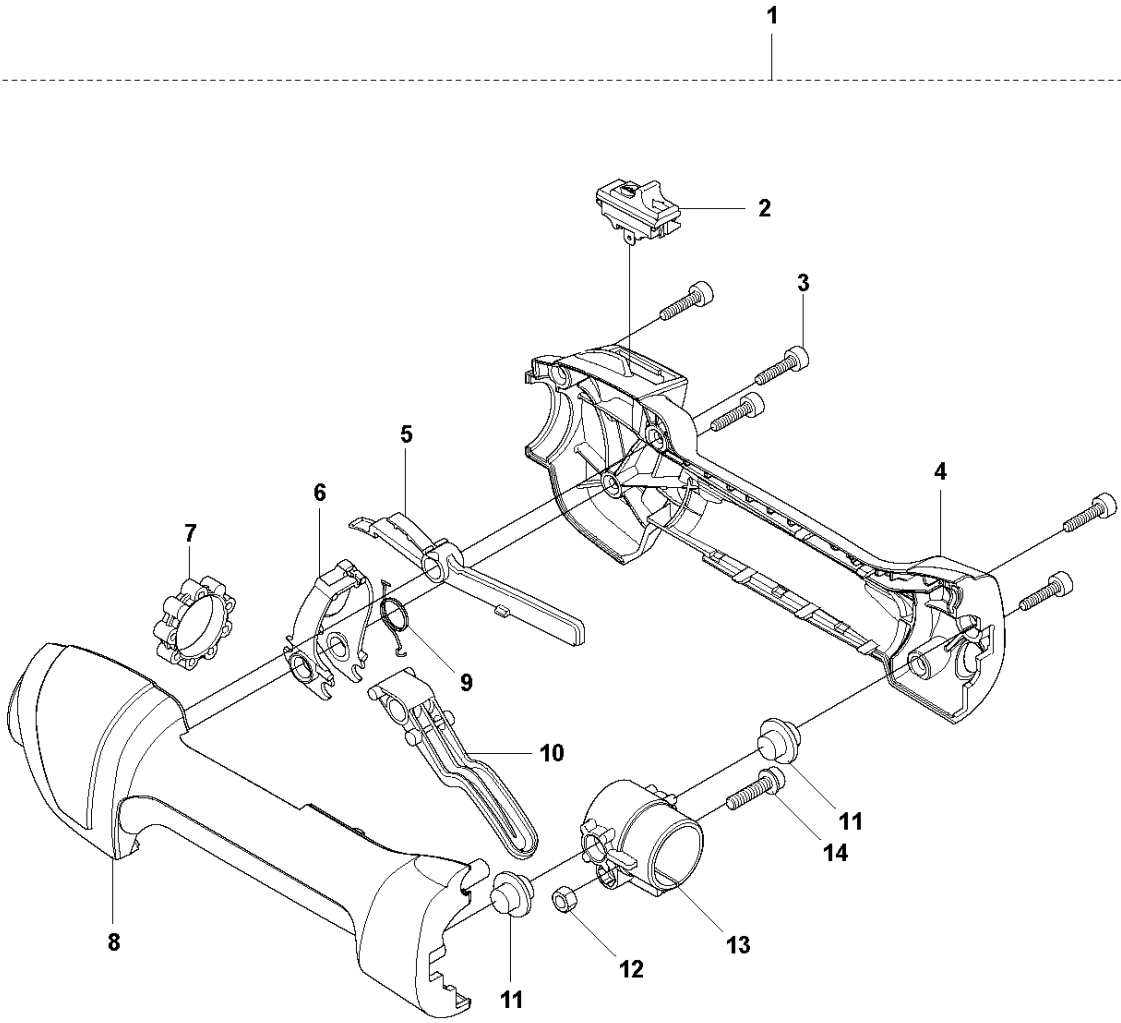

SPARE PARTS LIST

TRIMMERS/EDGERS

525 LX

A 525 LX
BEVEL GEAR

BEVEL GEAR

525 LX

Ref	Part No	Description	Remark	QTY	KIT
1	537 33 38-02	BEVEL GEAR		1	
2	503 85 63-01	NUT		1	1
3	537 28 56-01	SUPPORT FLANGE		1	1
4	537 29 26-01	CUP		1	1
5	537 23 49-01	DRIVER ASSY		1	1
6	735 31 28-10	CIRCLIP		1	1
7	503 25 24-01	BALL BEARING		1	1
8	738 21 98-00	BALL BEARING		1	1
9	503 20 15-01	SCREW		1	1
10	503 20 14-12	SCREW IHSCFMO		1	1
11	503 20 07-25	SCREW IHSCFM		1	1
12	738 21 99-00	BALL BEARING		1	1
13	738 21 99-02	BALL BEARING		1	1
14	735 31 11-00	CIRCLIP		1	1
15	735 31 25-10	CIRCLIP		1	1
16	544 21 84-20	SCREW ITXSCM		1	18
17	501 98 10-01	SCREW ITXSCM		1	18
18	574 30 69-03	CLAMP		1	

B 525LX
SHAFT & HANDLE

SHAFT & HANDLE

525 LX

Ref	Part No	Description	Remark	QTY KIT
2	584 97 79-01	TUBE	L=1483 ø24mm	1
3	725 23 80-51	SCREW EHHM		1
4	503 87 90-01	KNOB		1
5	503 23 00-61	WASHER		1
6	503 87 19-08	HANDLE		1
7	503 94 03-01	DISTANCE		1
12	502 19 71-01	SQUARE NUT		1
13	581 81 51-01	DRIVE SHAFT	L=1515 Ø7mm	1
15	503 79 56-01	LABEL		1
20	505 29 58-01	LABEL		1

F 524L, 525L, LS, LST, LK, LX, RJX, RJD
THROTTLE CONTROLS

THROTTLE CONTROLS

525 LX

Ref	Part No	Description	Remark	QTY	KIT
1	578 27 95-02	THROTTLE CONTROL		1	
2	537 41 90-01	SWITCH		1	1
3	575 96 05-01	SCREW IHSCT		5	1
4	544 10 02-02	HANDLE HALF		1	1
5	503 87 80-01	THROTTLE LOCKOUT		1	1
6	503 91 81-01	THROTTLE LEVER		1	1
7	503 96 14-01	ABSORBER		1	1
8	544 10 03-02	HANDLE HALF		1	1
9	544 10 08-01	RECOIL SPRING		1	1
10	503 87 79-03	THROTTLE TRIGGER		1	1
11	544 10 17-02	DAMPER		2	1
12	731 23 14-01	HEXAGON NUT		1	1
13	544 11 21-01	RETAINER		1	1
14	506 68 90-01	BOLT		1	1
15	578 27 96-01	WIRING		1	1
16	502 53 16-01	SHORT CIRCUIT CABLE		1	1, 15
17	578 86 78-01	THROTTLE CABLE		1	1, 15