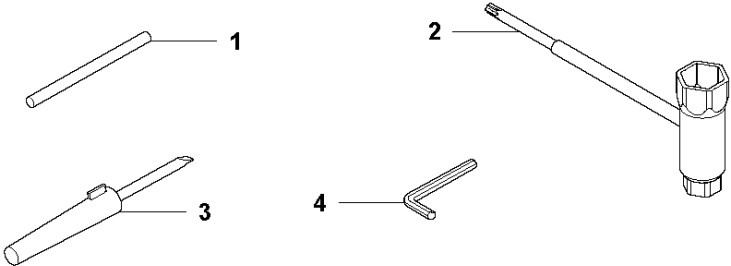

R2 525LX
ACCESSORIES

ACCESSORIES

525 LX

Ref	Part No	Description	Remark	QTY KIT
1	502 28 59-01	STOP		1
2	575 73 82-02	COMBINATION WRENCH		1
3	501 60 02-03	SCREWDRIVER		1
4	503 55 86-01	SPANNER		1
5	531 00 92-48	FILTER OIL		1
6	503 97 64-01	GREASE		1