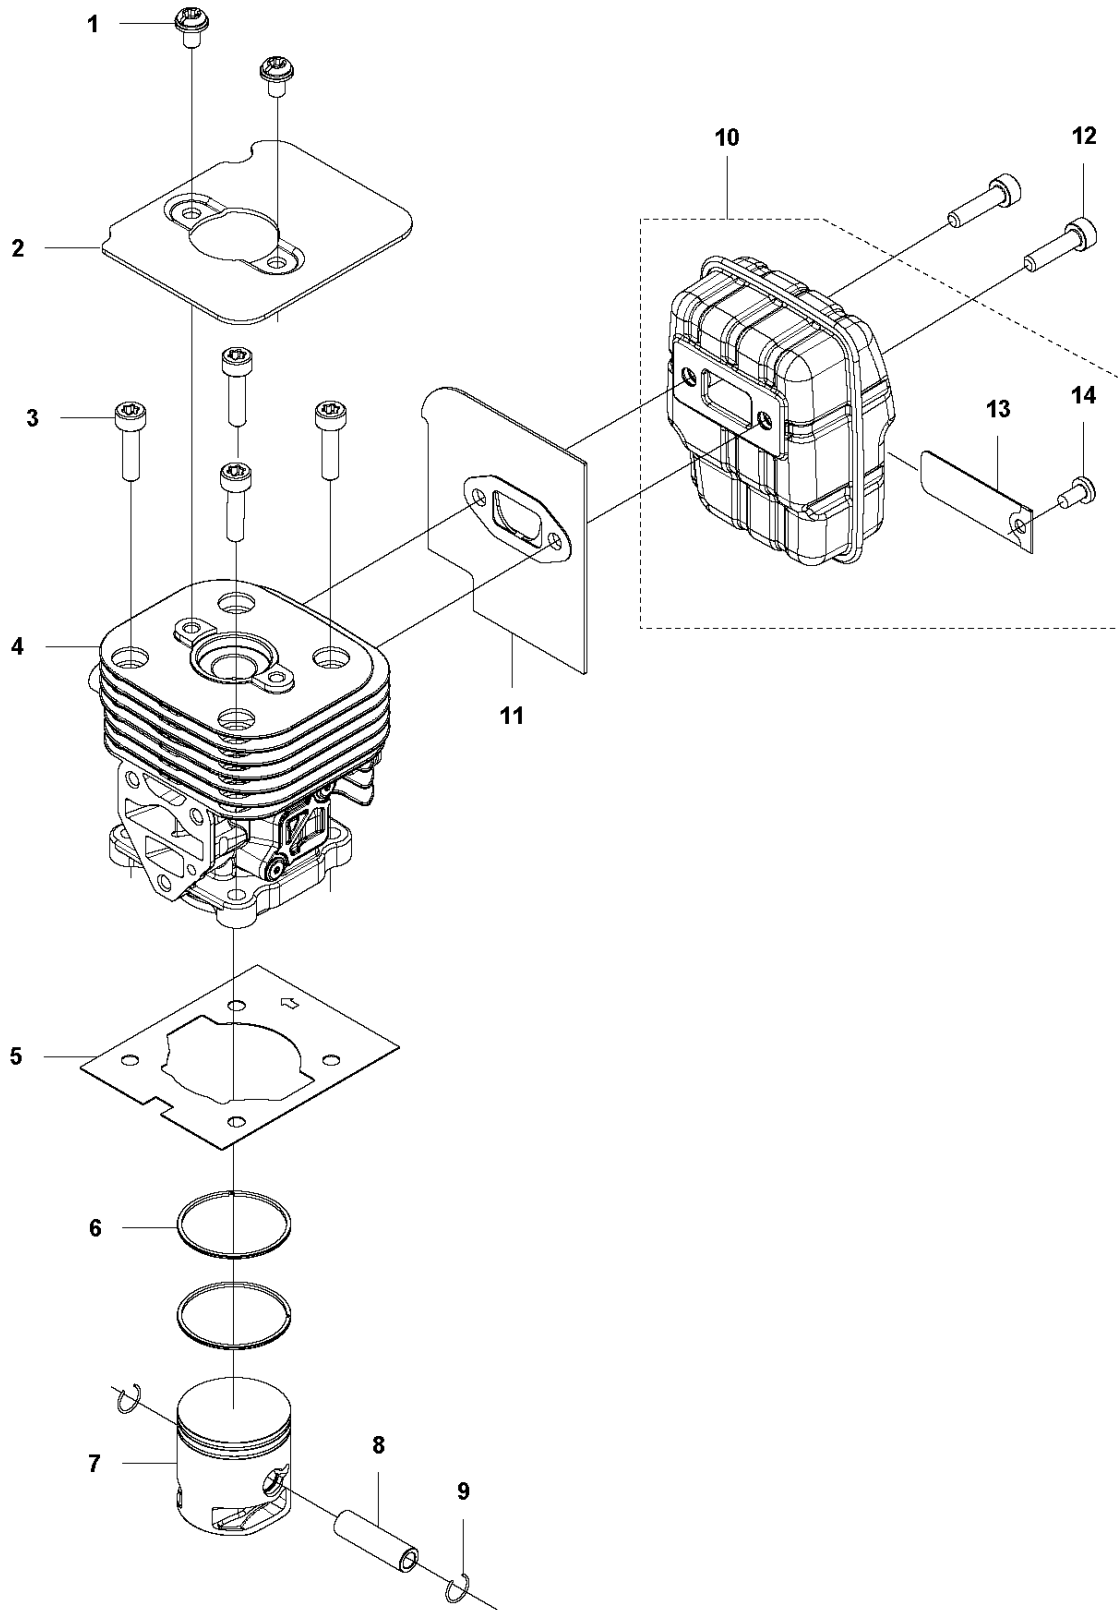

L 524, 525
IGNITION & CLUTCH

IGNITION SYSTEM & CLUTCH

525 LX

Ref	Part No	Description	Remark	QTY	KIT
1	588 14 15-01	IGNITION COIL		1	
2	584 82 66-01	IGNITION CABLE		1	1
3	579 59 07-01	TUBE		1	1
4	586 10 72-01	SPARK PLUG CAP		1	1
5	580 63 48-01	SPRING		1	1
6	590 71 01-01	SPARK PLUG	HQT-2 BY BRISK	1	
7	521 51 58-01	BOLT		2	
8	588 17 14-01	SPACER		2	
9	577 85 17-01	SHORT CIRCUIT CABLE		1	
10	516 12 41-01	SNAP RING		1	
11	581 14 20-01	CLUTCH DRUM		1	
12	513 18 96-01	SCREW		2	
13	521 75 82-01	WASHER		2	
14	585 83 47-01	CLUTCH ASSY		1	
15	576 40 07-01	CLUTCH SPRING		1	14
16	504 11 80-01	NUT		1	
17	578 96 78-01	FLYWHEEL		1	
18	505 05 44-01	WASHER		2	

M 524, 525
CYLINDER PISTON & MUFFLER

CYLINDER, PISTON & MUFFLER

525 LX

Ref	Part No	Description	Remark	QTY	KIT
1	593 80 50-01	SCREW		2	
2	578 78 53-01	PLATE		1	
3	504 11 43-01	SCREW		4	
4	577 97 90-01	CYLINDER		1	
5	576 39 87-02	GASKET		1	
6	506 61 81-01	RING		2	
7	577 91 74-01	PISTON		1	
8	505 04 07-01	PIN		1	
9	505 04 52-01	RING		2	
10	585 24 86-03	MUFFLER		1	
11	578 40 81-01	GASKET		1	
12	504 11 43-01	SCREW		2	
13	580 51 44-01	SPARK ARRESTER		1	10
14	729 57 74-05	SCREW CRPANT		1	10