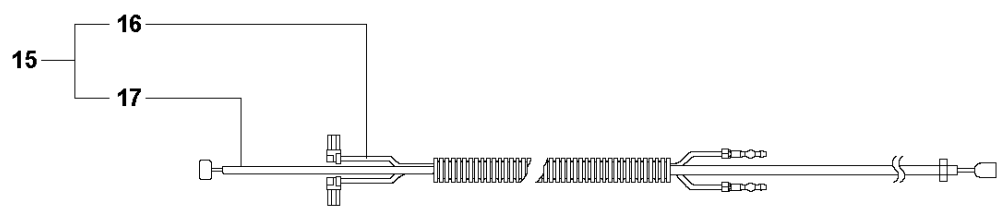

F 524L, 525L, LS, LST, LK, LX, RJX, RJD
THROTTLE CONTROLS

THROTTLE CONTROLS

525 LX

Ref	Part No	Description	Remark	QTY	KIT
1	578 27 95-02	THROTTLE CONTROL		1	
2	537 41 90-01	SWITCH		1	1
3	575 96 05-01	SCREW IHSCT		5	1
4	544 10 02-02	HANDLE HALF		1	1
5	503 87 80-01	THROTTLE LOCKOUT		1	1
6	503 91 81-01	THROTTLE LEVER		1	1
7	503 96 14-01	ABSORBER		1	1
8	544 10 03-02	HANDLE HALF		1	1
9	544 10 08-01	RECOIL SPRING		1	1
10	503 87 79-03	THROTTLE TRIGGER		1	1
11	544 10 17-02	DAMPER		2	1
12	731 23 14-01	HEXAGON NUT		1	1
13	544 11 21-01	RETAINER		1	1
14	506 68 90-01	BOLT		1	1
15	578 27 96-01	WIRING		1	1
16	502 53 16-01	SHORT CIRCUIT CABLE		1	1, 15
17	578 86 78-01	THROTTLE CABLE		1	1, 15