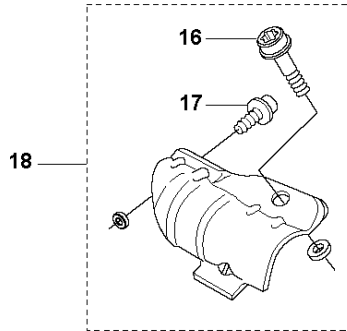

SPARE PARTS LIST

TRIMMERS/EDGERS

525 LX

A 525 LX
BEVEL GEAR

BEVEL GEAR

525 LX

Ref	Part No	Description	Remark	QTY	KIT
1	537 33 38-02	BEVEL GEAR		1	
2	503 85 63-01	NUT		1	1
3	537 28 56-01	SUPPORT FLANGE		1	1
4	537 29 26-01	CUP		1	1
5	537 23 49-01	DRIVER ASSY		1	1
6	735 31 28-10	CIRCLIP		1	1
7	503 25 24-01	BALL BEARING		1	1
8	738 21 98-00	BALL BEARING		1	1
9	503 20 15-01	SCREW		1	1
10	503 20 14-12	SCREW IHSCFMO		1	1
11	503 20 07-25	SCREW IHSCFM		1	1
12	738 21 99-00	BALL BEARING		1	1
13	738 21 99-02	BALL BEARING		1	1
14	735 31 11-00	CIRCLIP		1	1
15	735 31 25-10	CIRCLIP		1	1
16	544 21 84-20	SCREW ITXSCM		1	18
17	501 98 10-01	SCREW ITXSCM		1	18
18	574 30 69-03	CLAMP		1	

B 525LX
SHAFT & HANDLE

SHAFT & HANDLE

525 LX

Ref	Part No	Description	Remark	QTY KIT
2	584 97 79-01	TUBE	L=1483 ø24mm	1
3	725 23 80-51	SCREW EHHM		1
4	503 87 90-01	KNOB		1
5	503 23 00-61	WASHER		1
6	503 87 19-08	HANDLE		1
7	503 94 03-01	DISTANCE		1
12	502 19 71-01	SQUARE NUT		1
13	581 81 51-01	DRIVE SHAFT	L=1515 Ø7mm	1
15	503 79 56-01	LABEL		1
20	505 29 58-01	LABEL		1

F 524L, 525L, LS, LST, LK, LX, RJX, RJD
THROTTLE CONTROLS

THROTTLE CONTROLS

525 LX

Ref	Part No	Description	Remark	QTY	KIT
1	578 27 95-02	THROTTLE CONTROL		1	
2	537 41 90-01	SWITCH		1	1
3	575 96 05-01	SCREW IHSCT		5	1
4	544 10 02-02	HANDLE HALF		1	1
5	503 87 80-01	THROTTLE LOCKOUT		1	1
6	503 91 81-01	THROTTLE LEVER		1	1
7	503 96 14-01	ABSORBER		1	1
8	544 10 03-02	HANDLE HALF		1	1
9	544 10 08-01	RECOIL SPRING		1	1
10	503 87 79-03	THROTTLE TRIGGER		1	1
11	544 10 17-02	DAMPER		2	1
12	731 23 14-01	HEXAGON NUT		1	1
13	544 11 21-01	RETAINER		1	1
14	506 68 90-01	BOLT		1	1
15	578 27 96-01	WIRING		1	1
16	502 53 16-01	SHORT CIRCUIT CABLE		1	1, 15
17	578 86 78-01	THROTTLE CABLE		1	1, 15