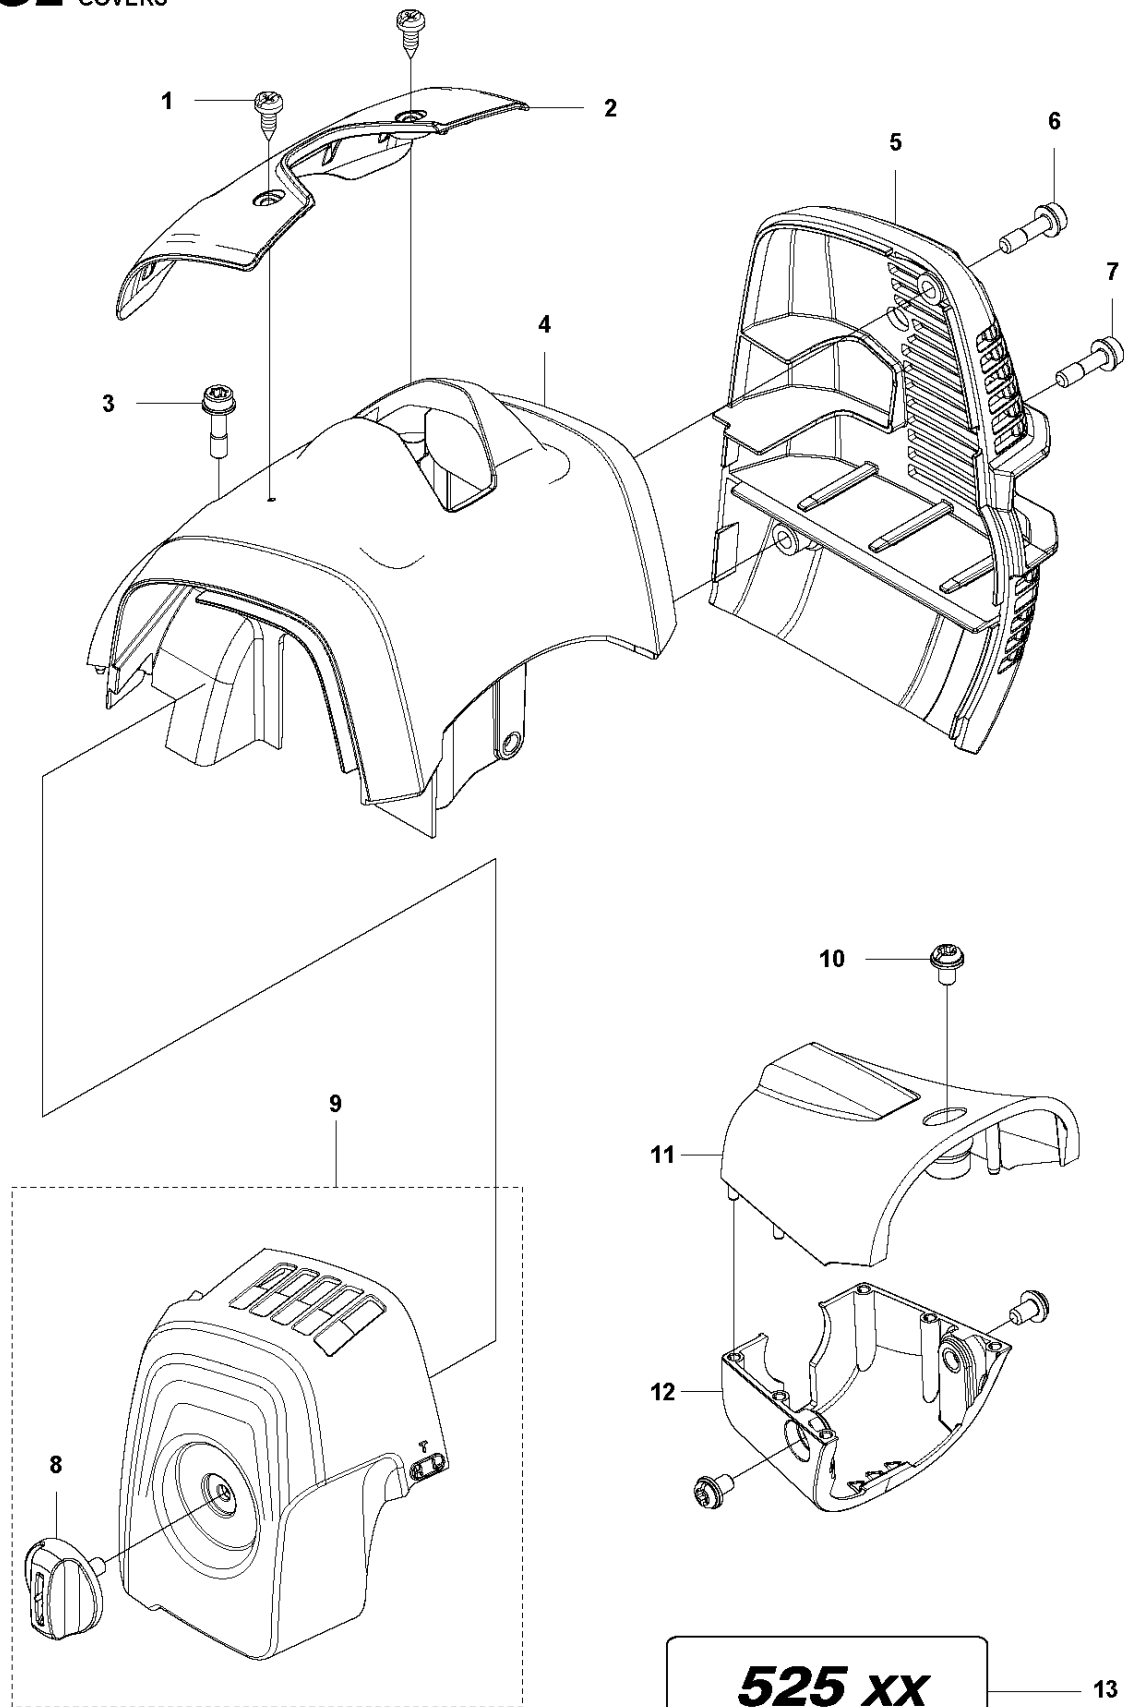

G2 525 LK, LX, RJX, RX, RXT, RK
COVERS

COVER

525 LX

Ref	Part No	Description	Remark	QTY	KIT
1	503 21 35-12	SCREW CCRPANT		2	
2	576 40 45-01	ARM PROTECTION		1	
3	577 81 54-01	BOLT		1	
4	592 62 13-02	CYLINDER COVER	To be used with 588567701 Housing clutch	1	
5	576 40 47-01	MUFFLER GUARD		1	
6	577 81 54-01	BOLT		1	
7	577 81 54-01	BOLT		1	
8	576 99 24-02	KNOB		1	9
9	581 04 73-01	FILTER COVER ASSY		1	
10	525 75 51-08	SCREW ITXSCFM		3	
11	577 84 82-01	COVER		1	
12	577 84 81-01	COVER		1	
13	579 44 58-25	DECAL		1