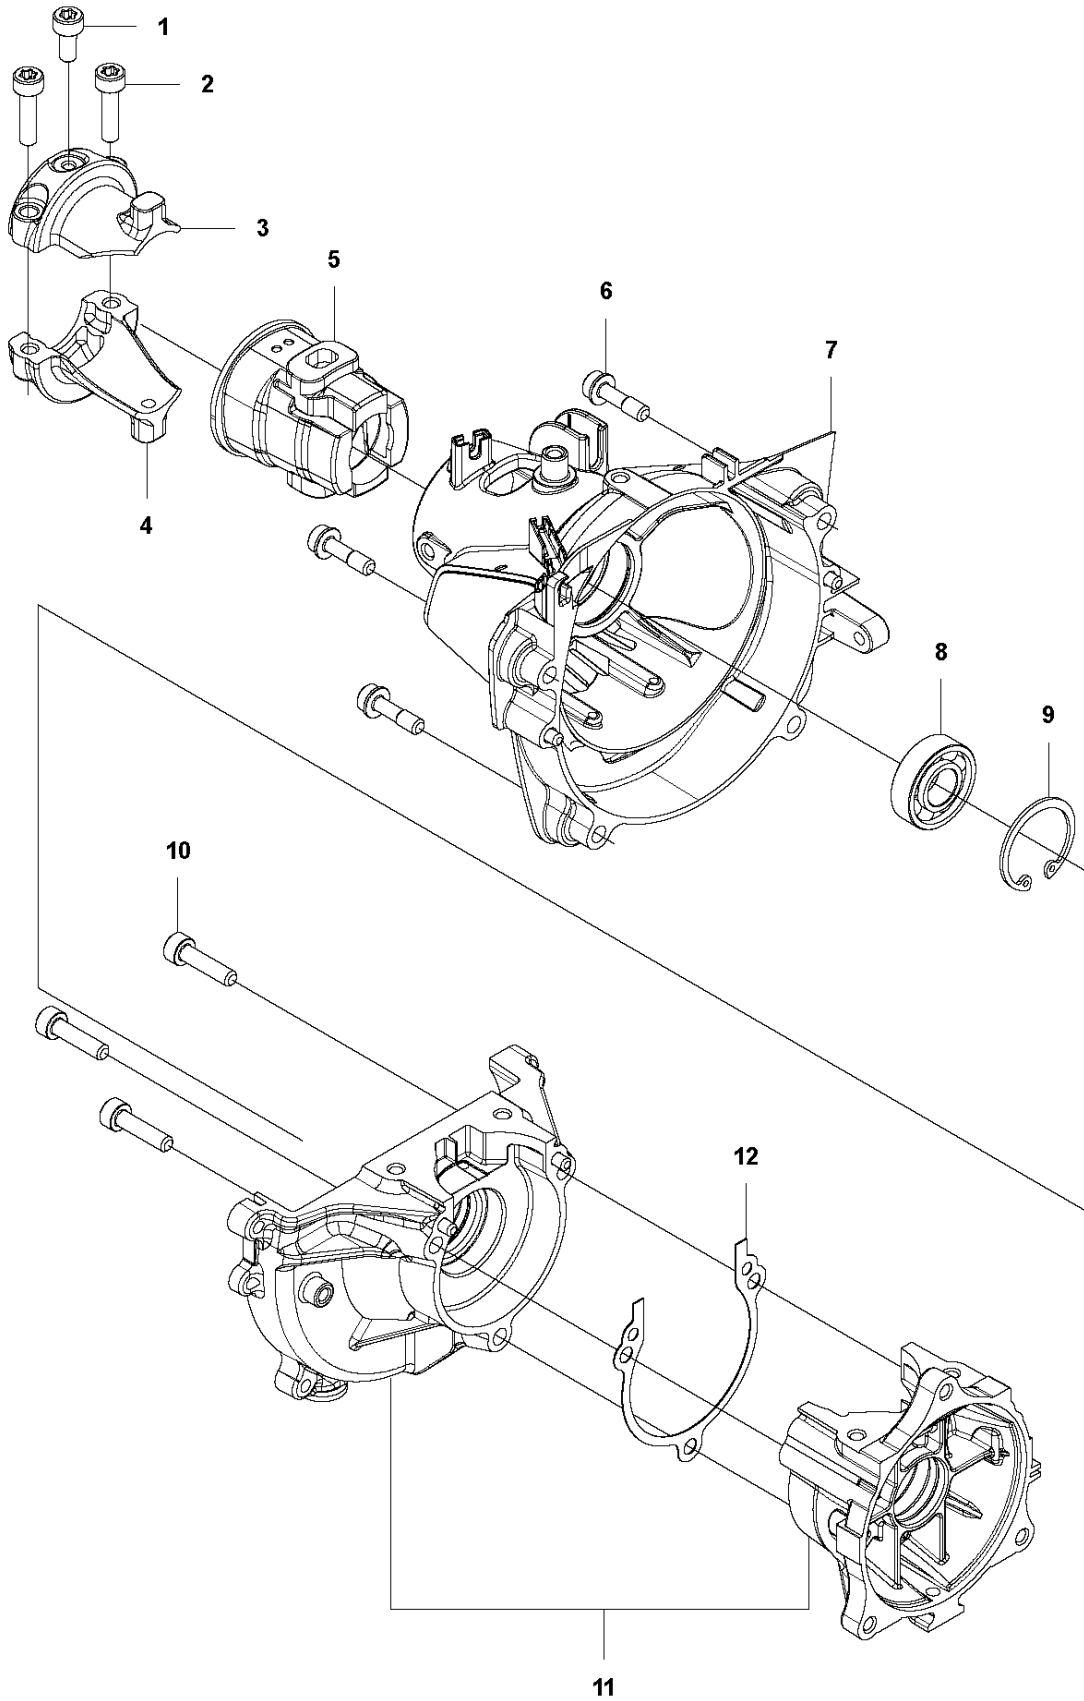

L 524, 525
IGNITION & CLUTCH

IGNITION SYSTEM & CLUTCH

525 LX

Ref	Part No	Description	Remark	QTY	KIT
1	588 14 15-01	IGNITION COIL		1	
2	584 82 66-01	IGNITION CABLE		1	1
3	579 59 07-01	TUBE		1	1
4	586 10 72-01	SPARK PLUG CAP		1	1
5	580 63 48-01	SPRING		1	1
6	590 71 01-01	SPARK PLUG	HQT-2 BY BRISK	1	
7	521 51 58-01	BOLT		2	
8	588 17 14-01	SPACER		2	
9	577 85 17-01	SHORT CIRCUIT CABLE		1	
10	516 12 41-01	SNAP RING		1	
11	581 14 20-01	CLUTCH DRUM		1	
12	513 18 96-01	SCREW		2	
13	521 75 82-01	WASHER		2	
14	585 83 47-01	CLUTCH ASSY		1	
15	576 40 07-01	CLUTCH SPRING		1	14
16	504 11 80-01	NUT		1	
17	578 96 78-01	FLYWHEEL		1	
18	505 05 44-01	WASHER		2	

M 524, 525
CYLINDER PISTON & MUFFLER

CYLINDER, PISTON & MUFFLER

525 LX

Ref	Part No	Description	Remark	QTY	KIT
1	593 80 50-01	SCREW		2	
2	578 78 53-01	PLATE		1	
3	504 11 43-01	SCREW		4	
4	577 97 90-01	CYLINDER		1	
5	576 39 87-02	GASKET		1	
6	506 61 81-01	RING		2	
7	577 91 74-01	PISTON		1	
8	505 04 07-01	PIN		1	
9	505 04 52-01	RING		2	
10	585 24 86-03	MUFFLER		1	
11	578 40 81-01	GASKET		1	
12	504 11 43-01	SCREW		2	
13	580 51 44-01	SPARK ARRESTER		1	10
14	729 57 74-05	SCREW CRPANT		1	10

N 524, 525
CRANK CASE

CRANKCASE

525 LX

Ref	Part No	Description	Remark	QTY KIT
1	525 82 49-14	SCREW ITXSCM		1
2	525 82 50-01	SCREW ITXSCM		2
3	576 42 07-02	BRACKET		1
4	576 42 08-02	BRACKET		1
5	576 42 05-01	CUSHION		1
6	577 81 54-01	BOLT		4
7	588 56 77-01	HOUSING		1
8	525 95 32-01	BEARING		1
9	506 60 99-01	SNAP RING		1
10	504 11 43-01	SCREW		3
11	581 30 86-02	CRANKCASE		1
12	576 39 95-02	GASKET		1