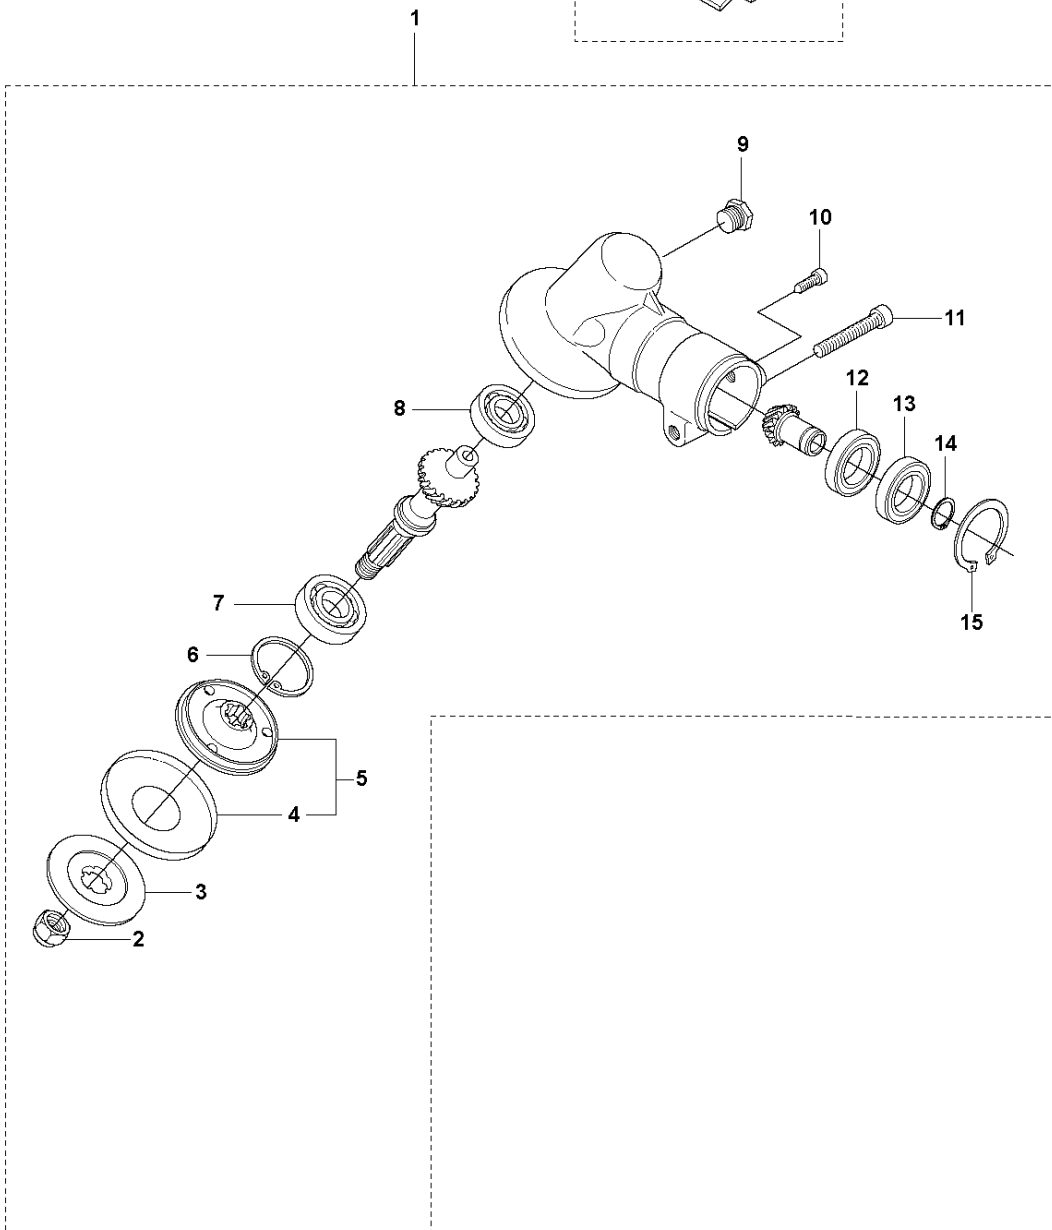

SPARE PARTS LIST

TRIMMERS/EDGERS

525 LX

A 525 LX
BEVEL GEAR

BEVEL GEAR

525 LX

Ref	Part No	Description	Remark	QTY	KIT
1	537 33 38-02	BEVEL GEAR		1	
2	503 85 63-01	NUT		1	1
3	537 28 56-01	SUPPORT FLANGE		1	1
4	537 29 26-01	CUP		1	1
5	537 23 49-01	DRIVER ASSY		1	1
6	735 31 28-10	CIRCLIP		1	1
7	503 25 24-01	BALL BEARING		1	1
8	738 21 98-00	BALL BEARING		1	1
9	503 20 15-01	SCREW		1	1
10	503 20 14-12	SCREW IHSCFMO		1	1
11	503 20 07-25	SCREW IHSCFM		1	1
12	738 21 99-00	BALL BEARING		1	1
13	738 21 99-02	BALL BEARING		1	1
14	735 31 11-00	CIRCLIP		1	1
15	735 31 25-10	CIRCLIP		1	1
16	544 21 84-20	SCREW ITXSCM		1	18
17	501 98 10-01	SCREW ITXSCM		1	18
18	574 30 69-03	CLAMP		1	

B 525LX
SHAFT & HANDLE

SHAFT & HANDLE

525 LX

Ref	Part No	Description	Remark	QTY KIT
2	584 97 79-01	TUBE	L=1483 ø24mm	1
3	725 23 80-51	SCREW EHHM		1
4	503 87 90-01	KNOB		1
5	503 23 00-61	WASHER		1
6	503 87 19-08	HANDLE		1
7	503 94 03-01	DISTANCE		1
12	502 19 71-01	SQUARE NUT		1
13	581 81 51-01	DRIVE SHAFT	L=1515 Ø7mm	1
15	503 79 56-01	LABEL		1
20	505 29 58-01	LABEL		1

F 524L, 525L, LS, LST, LK, LX, RJX, RJD
THROTTLE CONTROLS

THROTTLE CONTROLS

525 LX

Ref	Part No	Description	Remark	QTY	KIT
1	578 27 95-02	THROTTLE CONTROL		1	
2	537 41 90-01	SWITCH		1	1
3	575 96 05-01	SCREW IHSCT		5	1
4	544 10 02-02	HANDLE HALF		1	1
5	503 87 80-01	THROTTLE LOCKOUT		1	1
6	503 91 81-01	THROTTLE LEVER		1	1
7	503 96 14-01	ABSORBER		1	1
8	544 10 03-02	HANDLE HALF		1	1
9	544 10 08-01	RECOIL SPRING		1	1
10	503 87 79-03	THROTTLE TRIGGER		1	1
11	544 10 17-02	DAMPER		2	1
12	731 23 14-01	HEXAGON NUT		1	1
13	544 11 21-01	RETAINER		1	1
14	506 68 90-01	BOLT		1	1
15	578 27 96-01	WIRING		1	1
16	502 53 16-01	SHORT CIRCUIT CABLE		1	1, 15
17	578 86 78-01	THROTTLE CABLE		1	1, 15