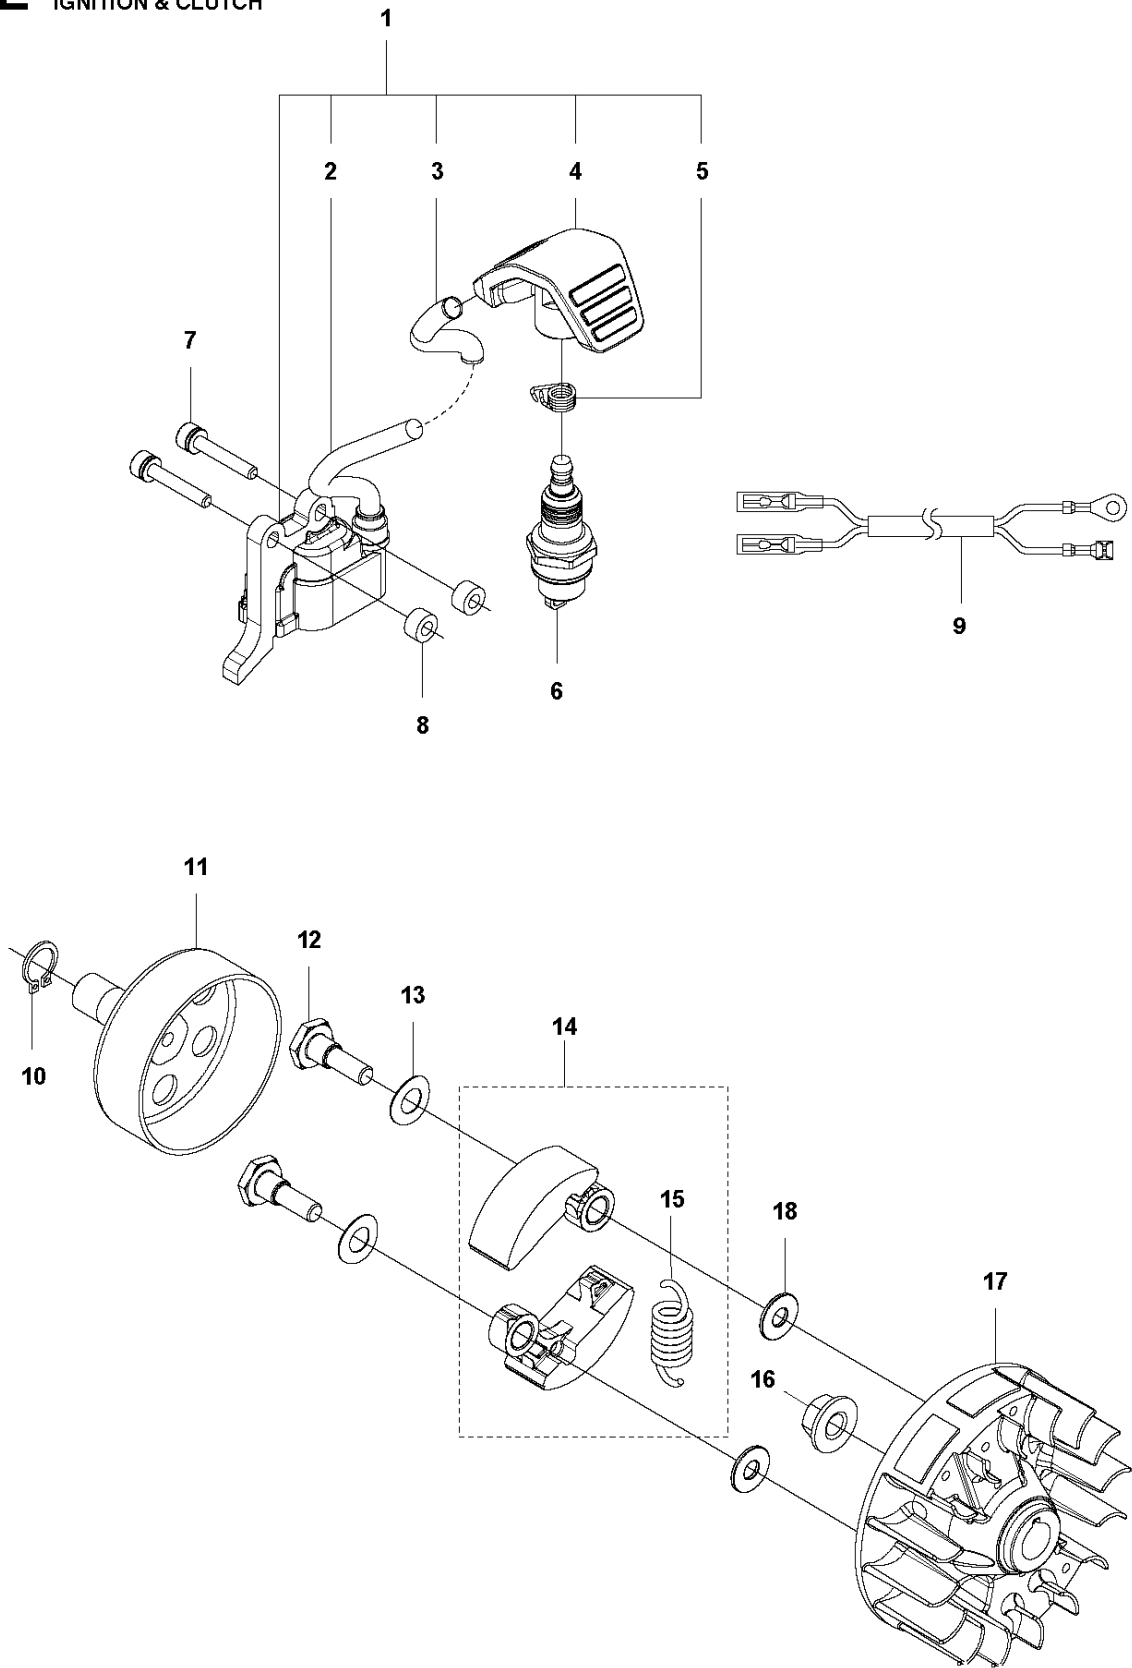

SPARE PARTS LIST

TRIMMERS/EDGERS

525 LX

A 525 LX
BEVEL GEAR

BEVEL GEAR

525 LX

Ref	Part No	Description	Remark	QTY	KIT
1	537 33 38-02	BEVEL GEAR		1	
2	503 85 63-01	NUT		1	1
3	537 28 56-01	SUPPORT FLANGE		1	1
4	537 29 26-01	CUP		1	1
5	537 23 49-01	DRIVER ASSY		1	1
6	735 31 28-10	CIRCLIP		1	1
7	503 25 24-01	BALL BEARING		1	1
8	738 21 98-00	BALL BEARING		1	1
9	503 20 15-01	SCREW		1	1
10	503 20 14-12	SCREW IHSCFMO		1	1
11	503 20 07-25	SCREW IHSCFM		1	1
12	738 21 99-00	BALL BEARING		1	1
13	738 21 99-02	BALL BEARING		1	1
14	735 31 11-00	CIRCLIP		1	1
15	735 31 25-10	CIRCLIP		1	1
16	544 21 84-20	SCREW ITXSCM		1	18
17	501 98 10-01	SCREW ITXSCM		1	18
18	574 30 69-03	CLAMP		1	

K2 524L, 525LK, LX, RJX, RX, RXT, RK

FUEL TANK

FUEL TANK

525 LX

Ref	Part No	Description	Remark	QTY	KIT
1	598 79 62-01	FUEL TANK		1	
2	596 63 04-02	FUEL HOSE		1	1
3	506 70 70-01	CLIP		1	1
4	503 44 32-01	FUEL FILTER		1	1
5	579 64 57-13	TANK CAP		1	1
6	576 40 49-01	SKID PLATE		1	
7	577 81 54-01	BOLT		1	

L 524, 525
IGNITION & CLUTCH

IGNITION SYSTEM & CLUTCH

525 LX

Ref	Part No	Description	Remark	QTY	KIT
1	588 14 15-01	IGNITION COIL		1	
2	584 82 66-01	IGNITION CABLE		1	1
3	579 59 07-01	TUBE		1	1
4	586 10 72-01	SPARK PLUG CAP		1	1
5	580 63 48-01	SPRING		1	1
6	590 71 01-01	SPARK PLUG	HQT-2 BY BRISK	1	
7	521 51 58-01	BOLT		2	
8	588 17 14-01	SPACER		2	
9	577 85 17-01	SHORT CIRCUIT CABLE		1	
10	516 12 41-01	SNAP RING		1	
11	581 14 20-01	CLUTCH DRUM		1	
12	513 18 96-01	SCREW		2	
13	521 75 82-01	WASHER		2	
14	585 83 47-01	CLUTCH ASSY		1	
15	576 40 07-01	CLUTCH SPRING		1	14
16	504 11 80-01	NUT		1	
17	578 96 78-01	FLYWHEEL		1	
18	505 05 44-01	WASHER		2	