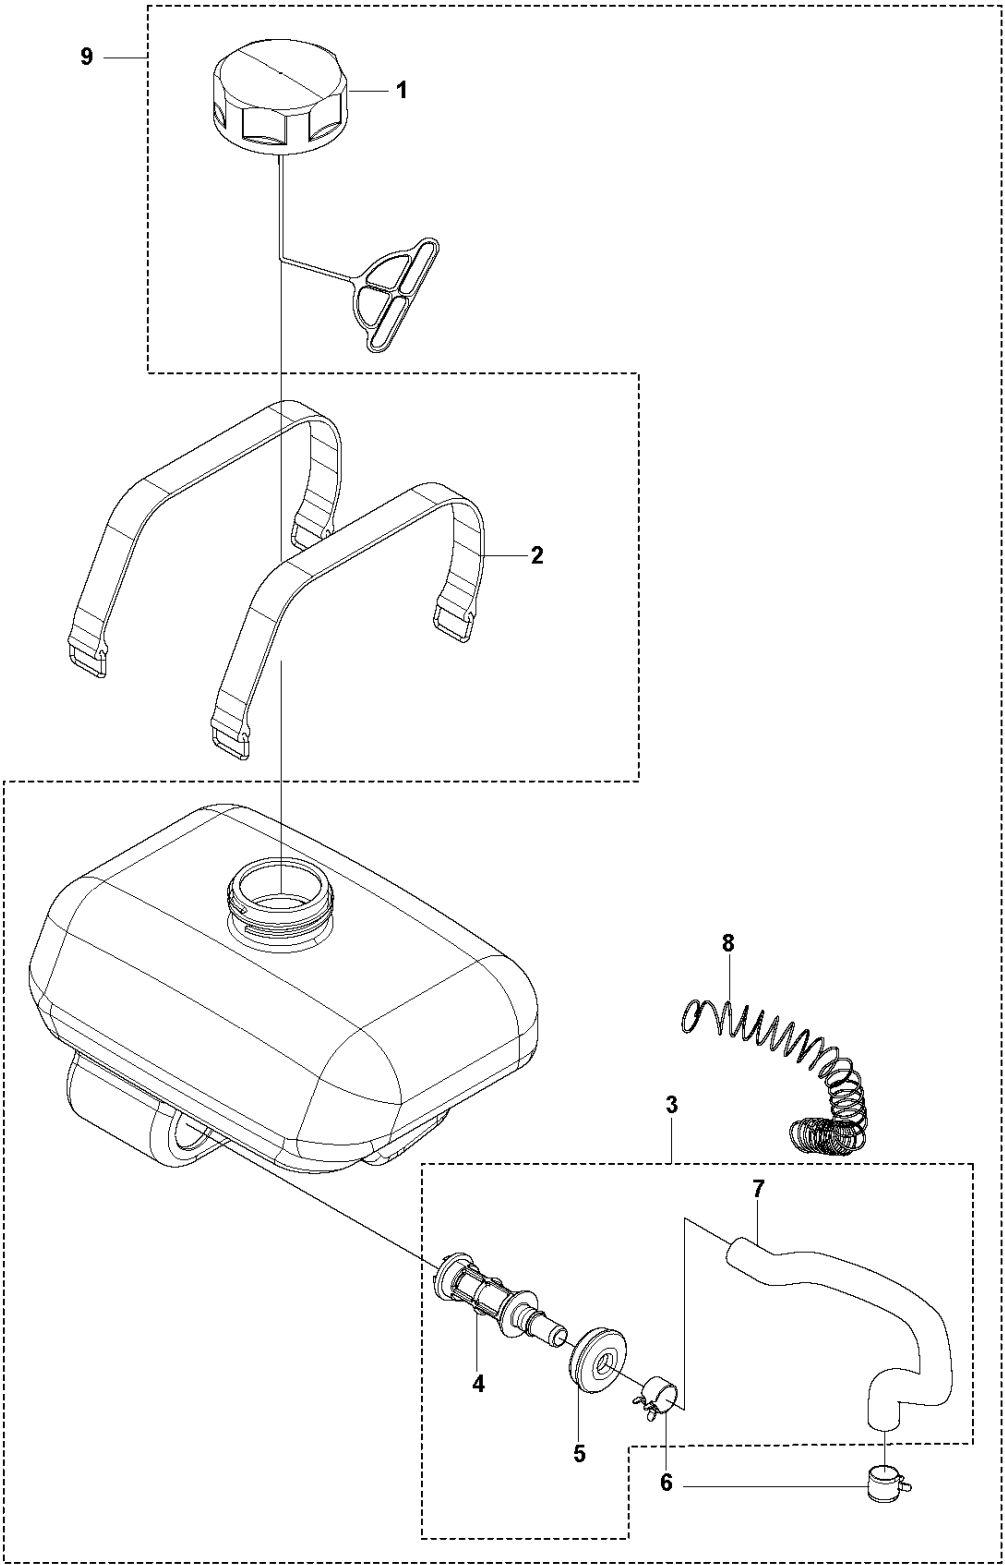

K 531 RB
FUEL TANK

FUEL TANK

531 RB, 2019-04

Ref	Part No	Description	Remark	QTY	KIT
1	596 49 30-01	TANK CAP ASSY		1	9
2	513 31 59-01	BAND		2	
3	521 74 39-01	JOINT		1	9
4	513 24 82-01	STRAINER		1	3,9
5	513 24 83-01	GROMMET		1	3,9
6	514 08 85-01	CLIP		2	3,9
7	512 27 53-01	PIPE		1	3,9
8	514 38 74-01	SPRING		1	9
9	596 49 29-02	FUEL TANK ASSY		1