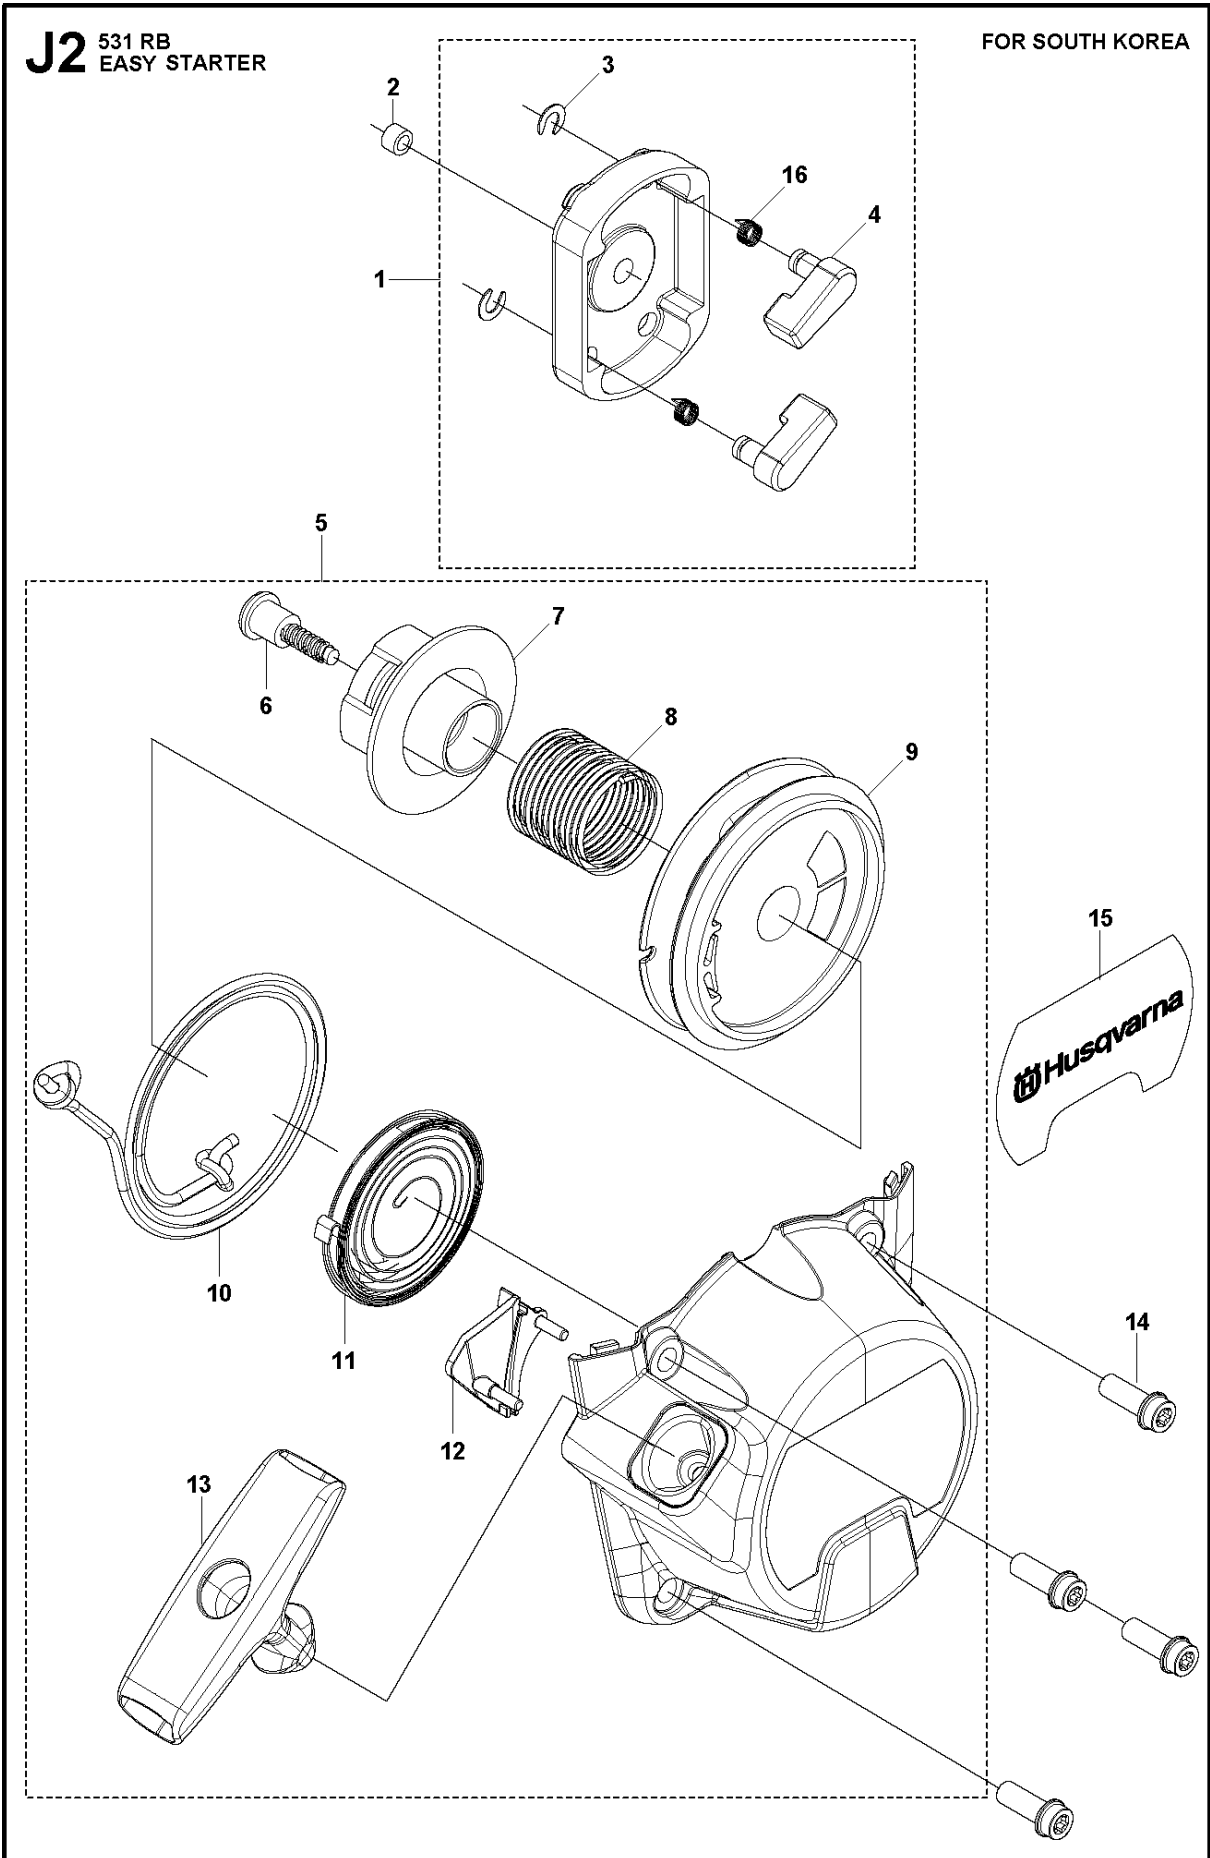

J2 531 RB
EASY STARTER

FOR SOUTH KOREA

STARTER

531 RB, 2019-04

Ref	Part No	Description	Remark	QTY	KIT
1	511 42 08-01	PULLEY	For South Korea	1	
2	505 30 46-01	COLLAR	For South Korea	1	
3	513 16 77-01	E-RING	For South Korea	2	1
4	522 65 11-01	RATCHET	For South Korea	2	1
5	596 49 42-01	STARTER ASSY	For South Korea	1	
6	522 65 41-01	SCREW	For South Korea	1	5
7	597 74 03-01	DRIVER	For South Korea	1	5
8	521 63 80-01	SPRING	For South Korea	1	5
9	521 64 81-01	REEL	For South Korea	1	5
10	521 63 77-01	ROPE	For South Korea	1	5
11	521 63 74-01	SPRING	For South Korea	1	5
12	590 57 90-01	COVER	For South Korea	1	5
13	537 23 25-01	STARTER HANDLE	For South Korea	1	5
14	590 63 13-01	SCREW	For South Korea	4	
15	591 19 92-01	DECAL	For South Korea	1	
16	521 63 84-01	SPRING	For South Korea	2	1