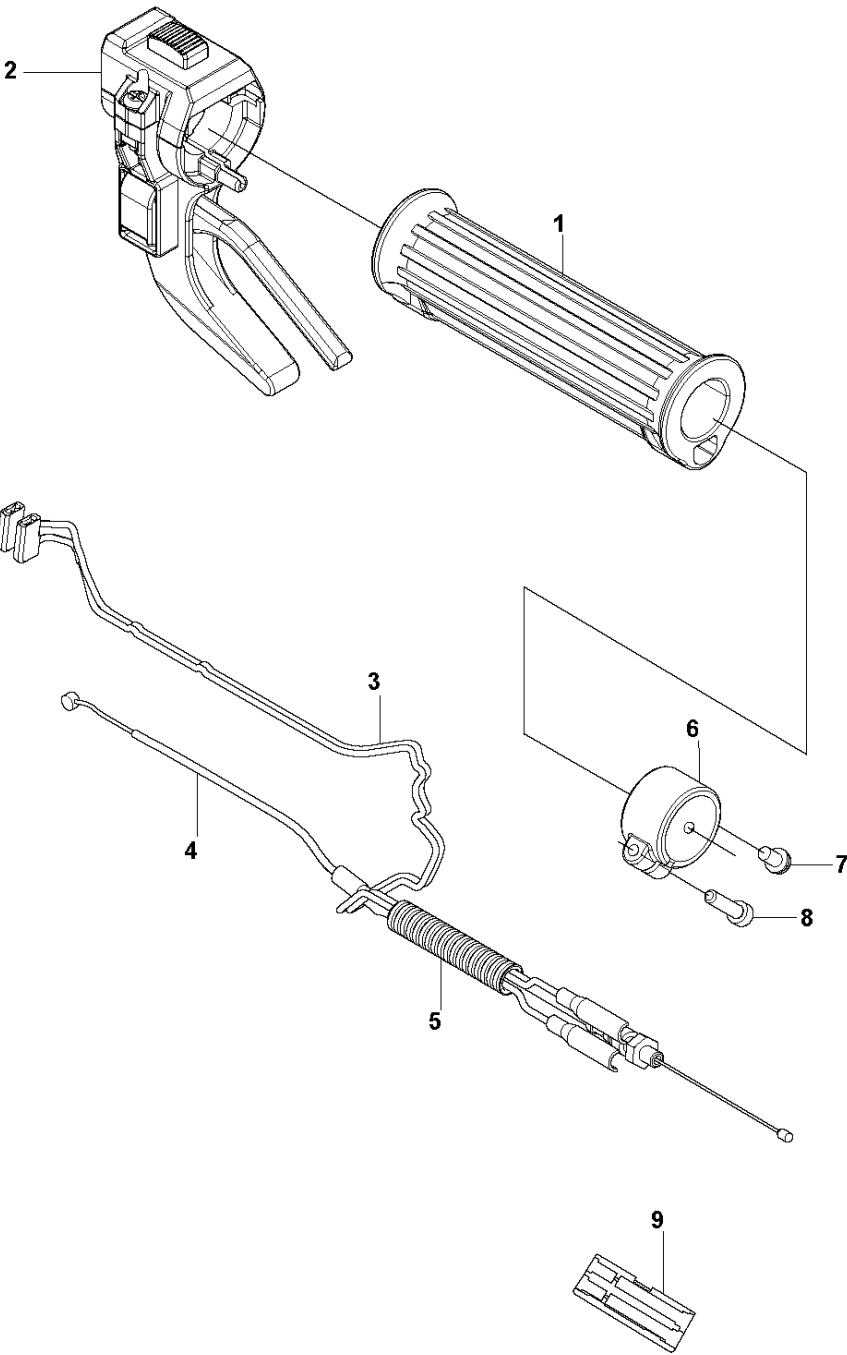

C2 531 RB
HANDLEBAR

FOR SOUTH KOREA

Ref	Part No	Description	Remark	QTY KIT
1	503 87 19-06	HANDLE	For South Korea	1
2	503 94 03-01	DISTANCE	For South Korea	1
3	502 19 71-01	SQUARE NUT	For South Korea	1
4	529 26 94-01	BOLT	For South Korea	1

D1 531 RB
THROTTLE CONTROLS

FOR LA

THROTTLE CONTROLS

531 RB, 2019-04

Ref	Part No	Description	Remark	QTY KIT
1	511 63 97-01	GRIP	For LA	1
2	596 77 40-01	LEVER ASSY	For LA	1
3	588 23 46-02	CORD	For LA	2
4	596 25 78-01	CABLE ASSY	For LA	1
5	588 23 33-01	TUBE	For LA	1
6	515 53 67-01	CLAMP	For LA	1
7	529 26 81-01	BOLT	For LA	1
8	506 68 90-01	BOLT	For LA	1
9	521 52 86-01	JOINT	For LA	1

D2 531 RB THROTTLE CONTROLS

FOR ASIA AND SOUTH KOREA

THROTTLE CONTROLS

531 RB, 2019-04

Ref	Part No	Description	Remark	QTY	KIT
1	588 23 29-01	LEVER	For Asia	1	
1	529 26 08-02	LEVER ASSY	For South Korea	1	
2	586 24 68-01	STOP SWITCH	For Asia	1	1
2	521 85 16-01	SWITCH	For South Korea	1	1
3	510 48 08-01	SCREW	For Asia	1	1
3	510 48 08-01	SCREW	For South Korea	1	1
4	511 63 97-01	GRIP	For Asia	1	
4	514 39 43-01	GRIP	For South Korea	1	
5	515 53 67-01	CLAMP	For Asia	1	
5	570 21 28-01	CLAMP	For South Korea	1	
6	529 26 81-01	BOLT	For Asia	1	
6	589 78 85-01	SCREW	For South Korea	1	
7	506 68 90-01	BOLT	For Asia	1	
7	589 78 84-01	BOLT	For South Korea	1	
8	588 23 46-01	CORD	For Asia	2	1
8	588 23 46-03	CORD	For South Korea	2	1
9	596 25 78-01	CABLE ASSY	For Asia	1	
9	596 25 78-01	CABLE ASSY	For South Korea	1	
10	588 23 33-01	TUBE	For Asia	1	
10	588 23 33-02	TUBE	For South Korea	1	
11	521 52 86-01	JOINT	For Asia	1	
11	521 52 86-01	JOINT	For South Korea	1	