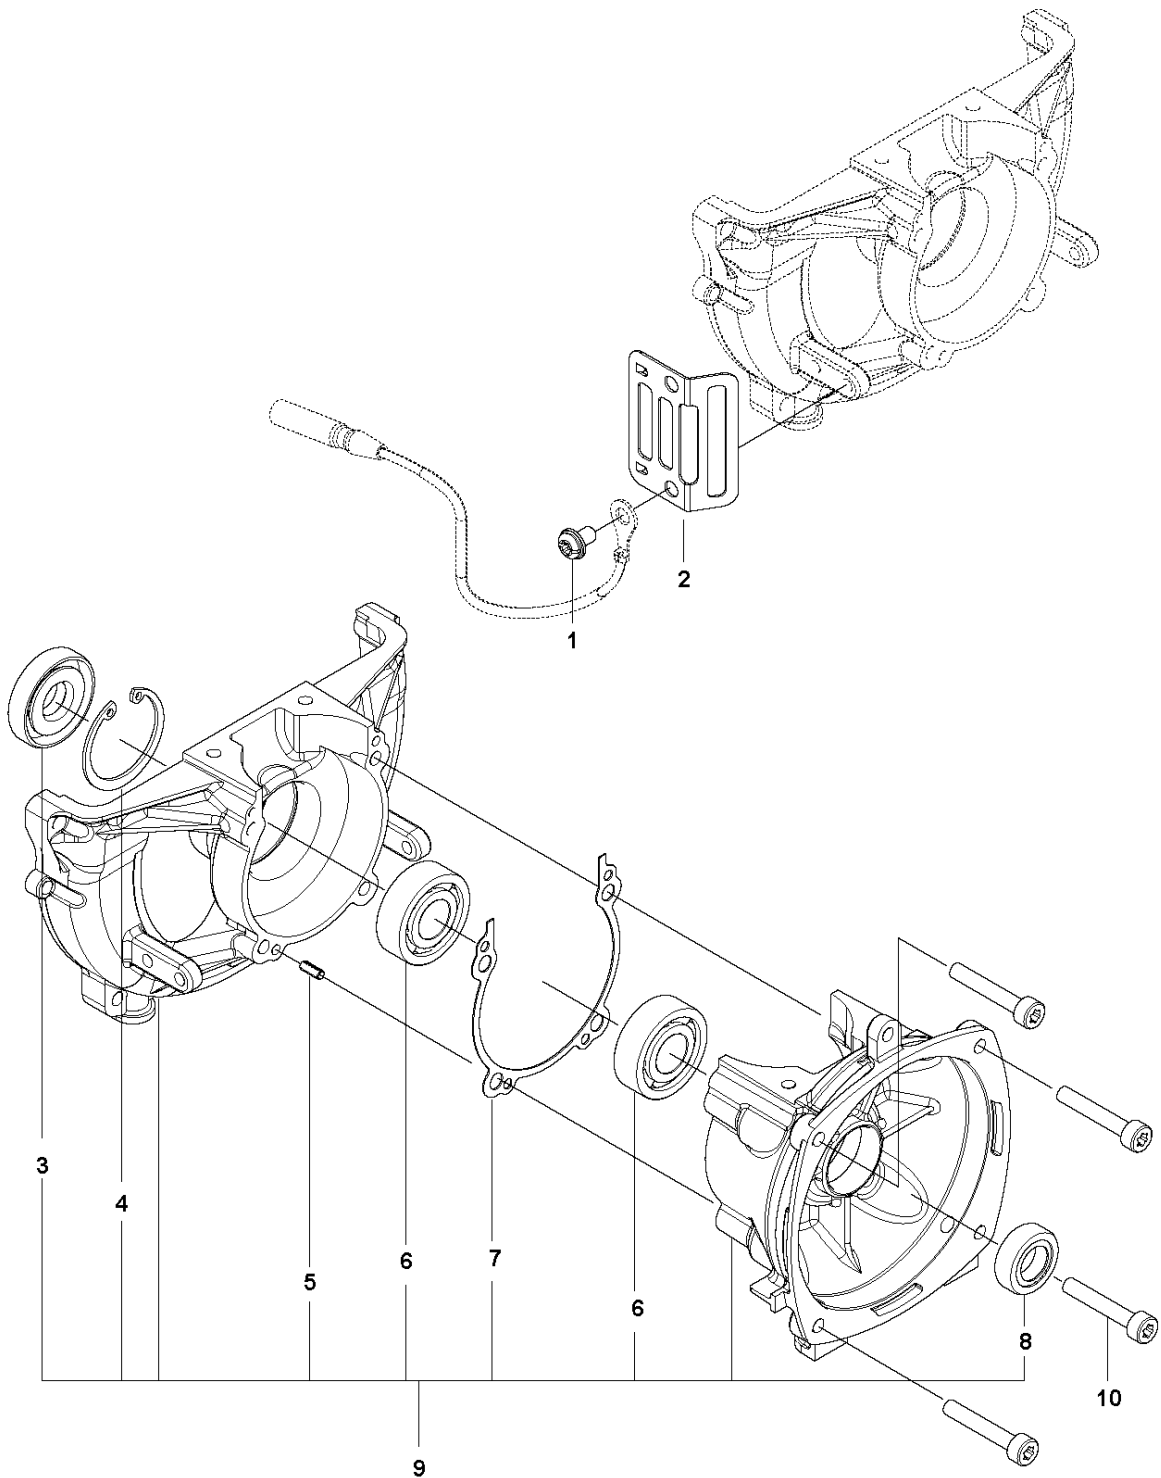

N 531 RB
CRANK SHAFT

CRANKSHAFT

531 RB, 2019-04

Ref	Part No	Description	Remark	QTY	KIT
1	593 30 53-01	CRANKSHAFT ASSY		1	
2	505 29 65-01	BEARING		2	1
3	506 68 94-01	KEY		1	1
4	505 29 73-01	BEARING		1	1

P 531 RB
CRANKCASE