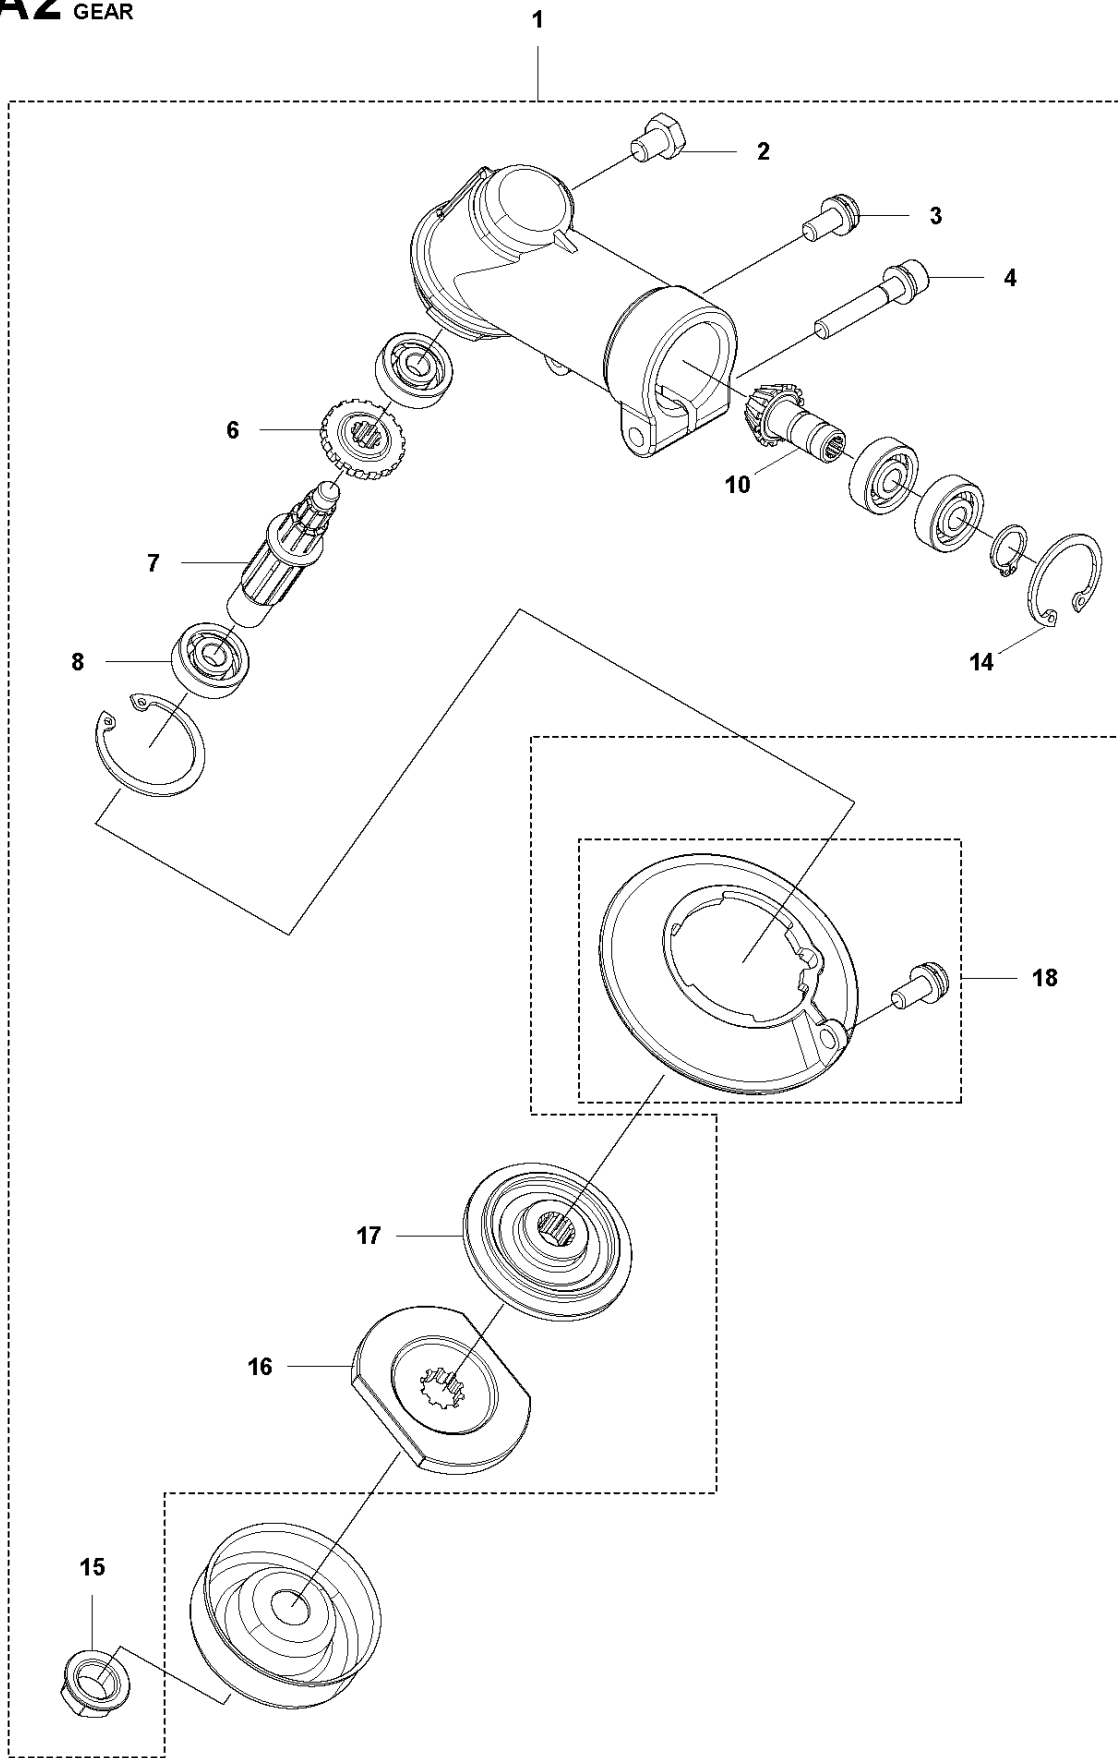

A2 531 RB
GEAR

FOR SOUTH KOREA

GEARS

531 RB, 2019-04

Ref	Part No	Description	Remark	QTY	KIT
1	570 21 88-01	GEARCASE-ASSY	For South Korea	1	
2	597 58 74-01	BOLT	For South Korea	1	1
3	570 03 51-01	BOLT	For South Korea	1	1
4	570 03 58-01	BOLT	For South Korea	1	1
6	570 21 42-01	GEAR	For South Korea	1	1
7	570 21 46-01	SHAFT	For South Korea	1	1
8	570 03 64-01	BEARING	For South Korea	1	1
10	570 21 44-01	PINION	For South Korea	1	1
14	570 03 67-01	RING	For South Korea	1	1
15	570 21 31-01	NUT	For South Korea	1	1
16	502 70 63-01	HOLDER	For South Korea	1	1
17	570 21 45-01	HOLDER	For South Korea	1	1
18	570 21 89-01	COVER	For South Korea	1