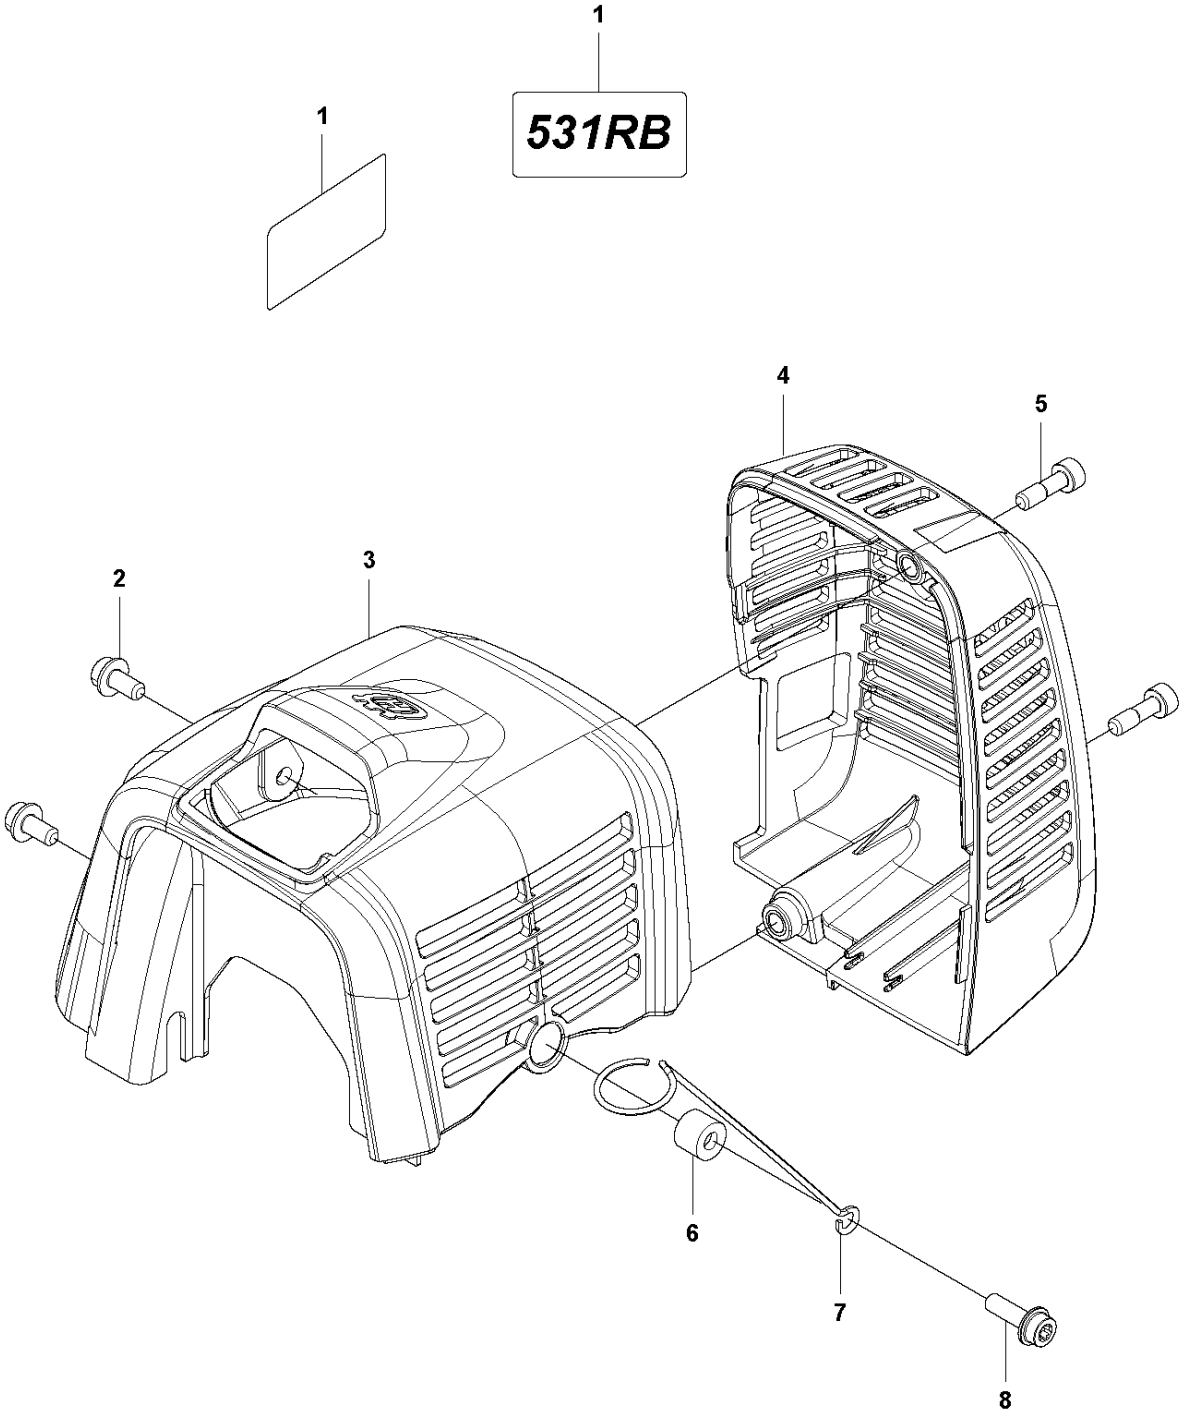

G 531 RB
CYLINDER COVER

CYLINDER COVER

531 RB, 2019-04

Ref	Part No	Description	Remark	QTY KIT
1	591 20 01-05	DECAL		1
2	594 05 78-01	SCREW		2
3	590 57 86-01	CYLINDER COVER		1
4	590 57 85-02	MUFFLER COVER		1
5	591 35 84-01	SCREW		2
6	596 25 76-01	BUSHING		1
7	596 49 25-01	GUIDE		1
8	515 39 13-01	BOLT		1