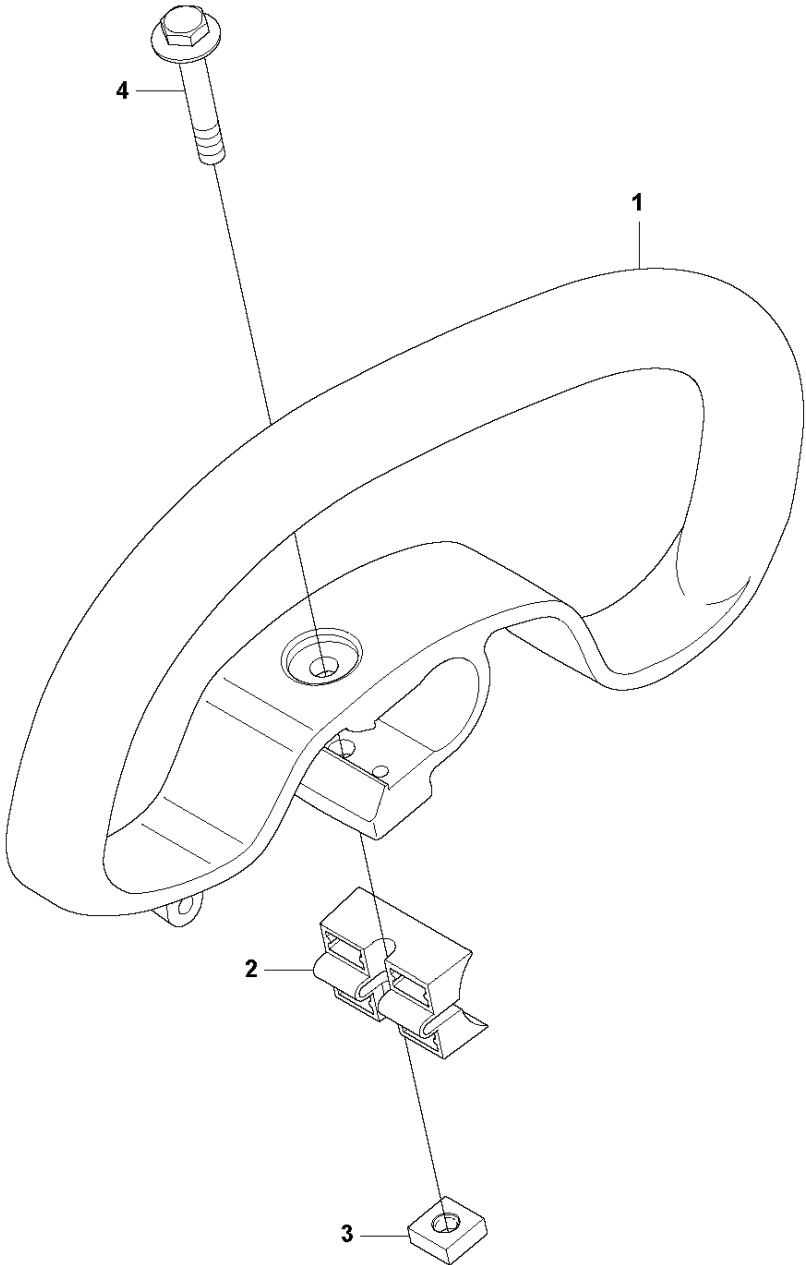

TUBE & SHAFT

531 RB, 2019-04

Ref	Part No	Description	Remark	QTY KIT
1	584 63 69-01	DECAL	For South Korea	1
2	505 29 58-01	LABEL	For South Korea	3
3	591 19 84-02	DECAL	For South Korea	1
4	570 21 85-01	FLEX-SHAFT-ASSY	For South Korea	1
5	589 78 87-01	COVER	For South Korea	1
7	596 75 70-01	SPACER	For South Korea	1
8	515 63 12-01	SLEEVE	For South Korea	1
9	570 21 39-01	JOINT	For South Korea	1
11	521 53 92-01	CLAMP	For South Korea	3
12	515 51 30-01	SPACER	For South Korea	1

C1 531 RB
HANDLEBAR

FOR ASIA AND LA

Ref	Part No	Description	Remark	QTY KIT	
1	512 54 09-01	HANDLE ASSY	For Asia and LA	1	
2	510 46 21-01	SCREW	For Asia and LA	3	1
3	510 48 89-01	WASHER	For Asia and LA	3	1
4	505 17 23-01	NUT	For Asia and LA	3	1

C2 531 RB
HANDLEBAR

FOR SOUTH KOREA

Ref	Part No	Description	Remark	QTY KIT
1	503 87 19-06	HANDLE	For South Korea	1
2	503 94 03-01	DISTANCE	For South Korea	1
3	502 19 71-01	SQUARE NUT	For South Korea	1
4	529 26 94-01	BOLT	For South Korea	1

D1 531 RB
THROTTLE CONTROLS

FOR LA

THROTTLE CONTROLS

531 RB, 2019-04

Ref	Part No	Description	Remark	QTY KIT
1	511 63 97-01	GRIP	For LA	1
2	596 77 40-01	LEVER ASSY	For LA	1
3	588 23 46-02	CORD	For LA	2
4	596 25 78-01	CABLE ASSY	For LA	1
5	588 23 33-01	TUBE	For LA	1
6	515 53 67-01	CLAMP	For LA	1
7	529 26 81-01	BOLT	For LA	1
8	506 68 90-01	BOLT	For LA	1
9	521 52 86-01	JOINT	For LA	1