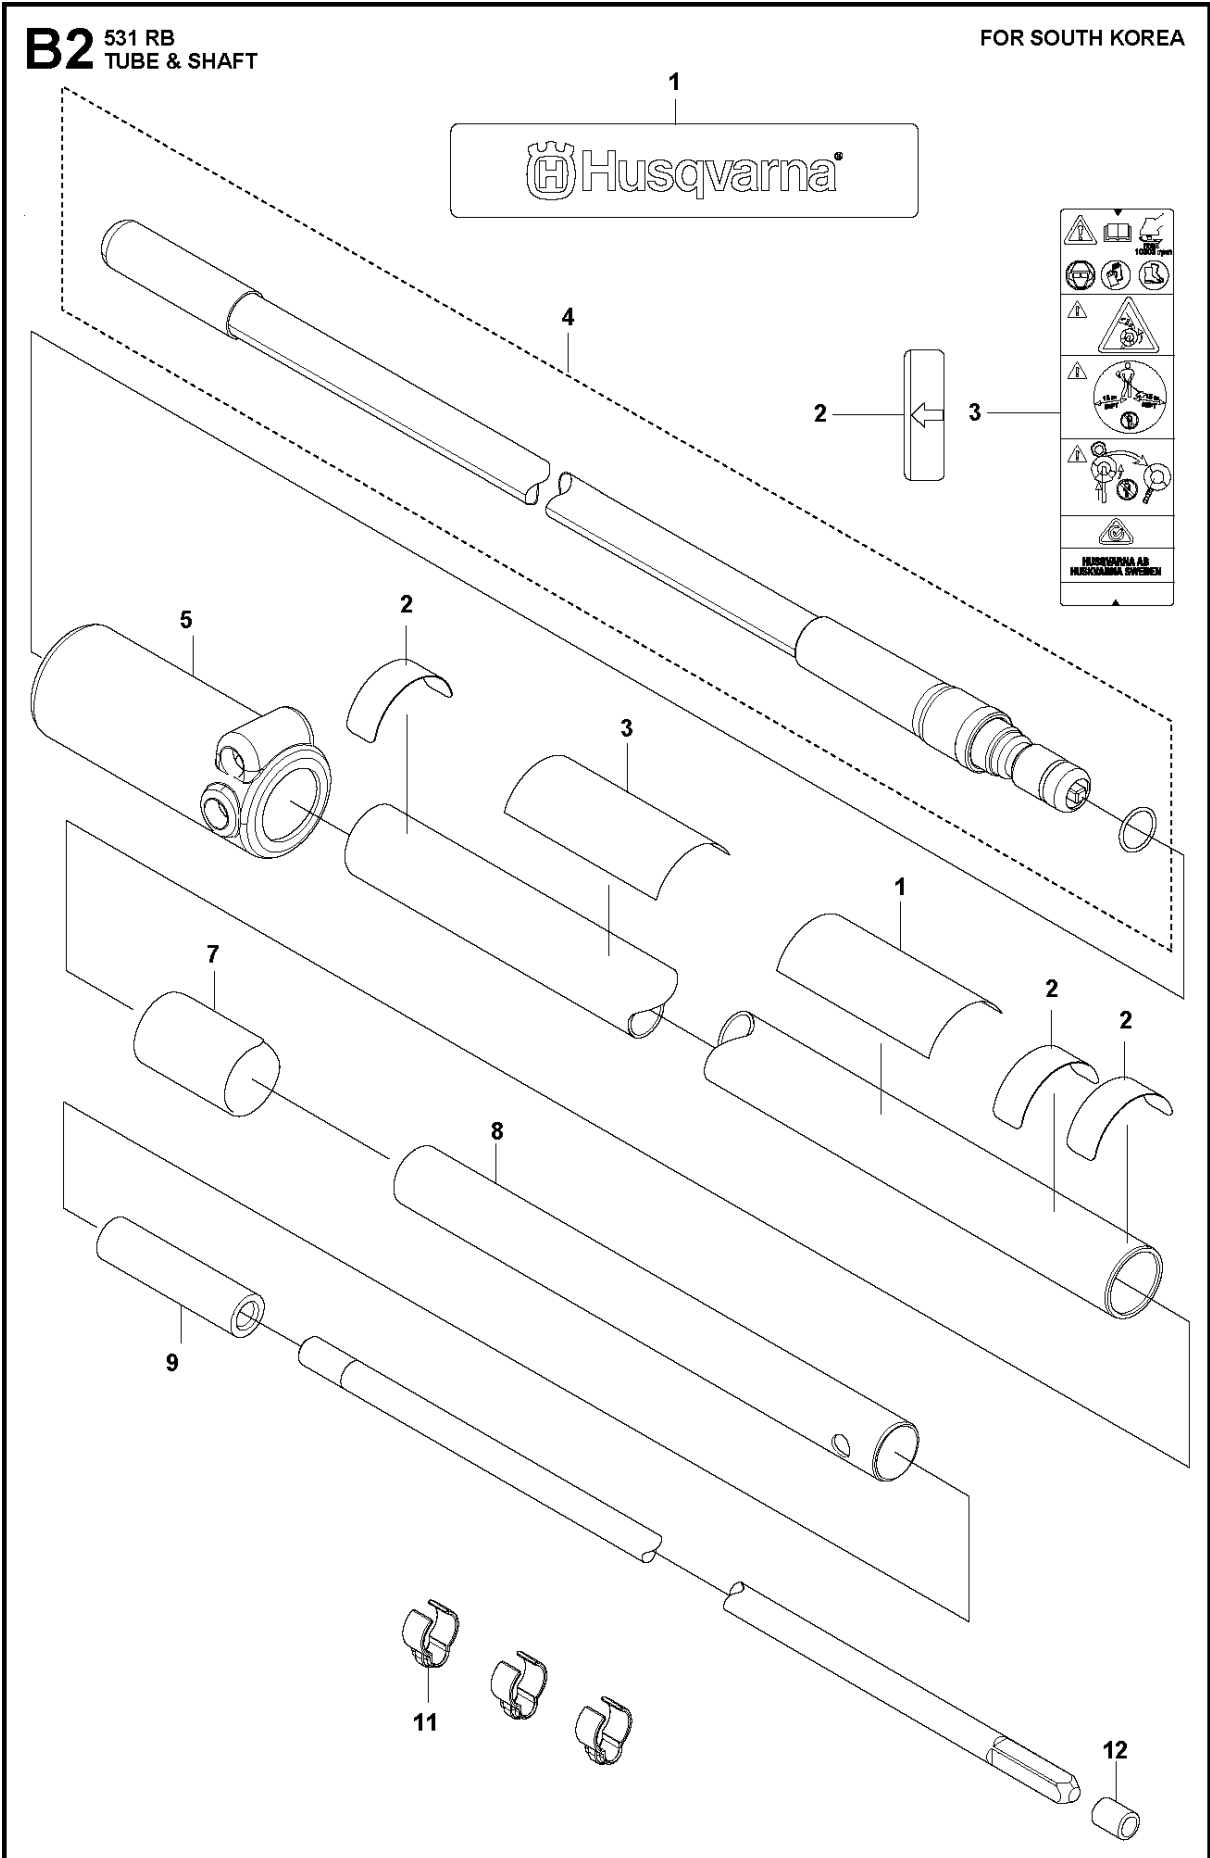

SPARE PARTS LIST

BRUSHCUTTERS/CLEARING SAWS

531 RB

A1 531 RB
GEAR

FOR ASIA AND LA

GEARS

531 RB, 2019-04

Ref	Part No	Description	Remark	QTY	KIT
1	527 30 58-01	GEARCASE ASSY	For Asia and LA	1	
2	521 51 52-01	SCREW	For Asia and LA	1	
4	512 54 03-01	BEARING	For Asia and LA	1	1
5	512 54 05-01	GEAR	For Asia and LA	1	1
7	510 44 99-01	BOLT	For Asia and LA	1	1
8	512 54 06-01	PINION	For Asia and LA	1	1
9	516 12 40-01	SNAP RING	For Asia and LA	1	1
10	512 54 07-01	BEARING	For Asia and LA	1	1
11	512 54 08-01	BEARING	For Asia and LA	1	1
12	516 12 55-01	SNAP RING	For Asia and LA	1	1
13	510 56 97-01	BEARING	For Asia and LA	1	1
14	504 12 10-01	SNAP RING	For Asia and LA	1	1
15	515 53 74-01	HOLDER	For Asia and LA	1	1
16	515 53 75-01	HOLDER	For Asia and LA	1	1
17	521 80 40-01	NUT	For Asia and LA	1	1
18	515 53 80-01	COVER	For Asia and LA	1	
19	581 49 98-01	BOLT	For Asia and LA	3	
20	521 65 59-01	COVER	For Asia and LA	1	

B1 531 RB
TUBE & SHAFT

FOR ASIA AND LA

TUBE & SHAFT

531 RB, 2019-04

Ref	Part No	Description	Remark	QTY KIT
1	584 63 69-01	DECAL	For Asia and LA	1
2	505 29 58-01	LABEL	For Asia and LA	2
3	591 19 84-02	DECAL	For Asia and LA	1
4	527 30 55-01	SHAFT	For Asia and LA	1
5	521 66 96-01	PIPE-COMP	For Asia and LA	1
6	515 53 66-01	SHAFT	For Asia and LA	1
7	515 53 65-01	SHAFT	For Asia and LA	1
8	521 53 92-01	CLAMP	For Asia and LA	3

TUBE & SHAFT

531 RB, 2019-04

Ref	Part No	Description	Remark	QTY KIT
1	584 63 69-01	DECAL	For South Korea	1
2	505 29 58-01	LABEL	For South Korea	3
3	591 19 84-02	DECAL	For South Korea	1
4	570 21 85-01	FLEX-SHAFT-ASSY	For South Korea	1
5	589 78 87-01	COVER	For South Korea	1
7	596 75 70-01	SPACER	For South Korea	1
8	515 63 12-01	SLEEVE	For South Korea	1
9	570 21 39-01	JOINT	For South Korea	1
11	521 53 92-01	CLAMP	For South Korea	3
12	515 51 30-01	SPACER	For South Korea	1