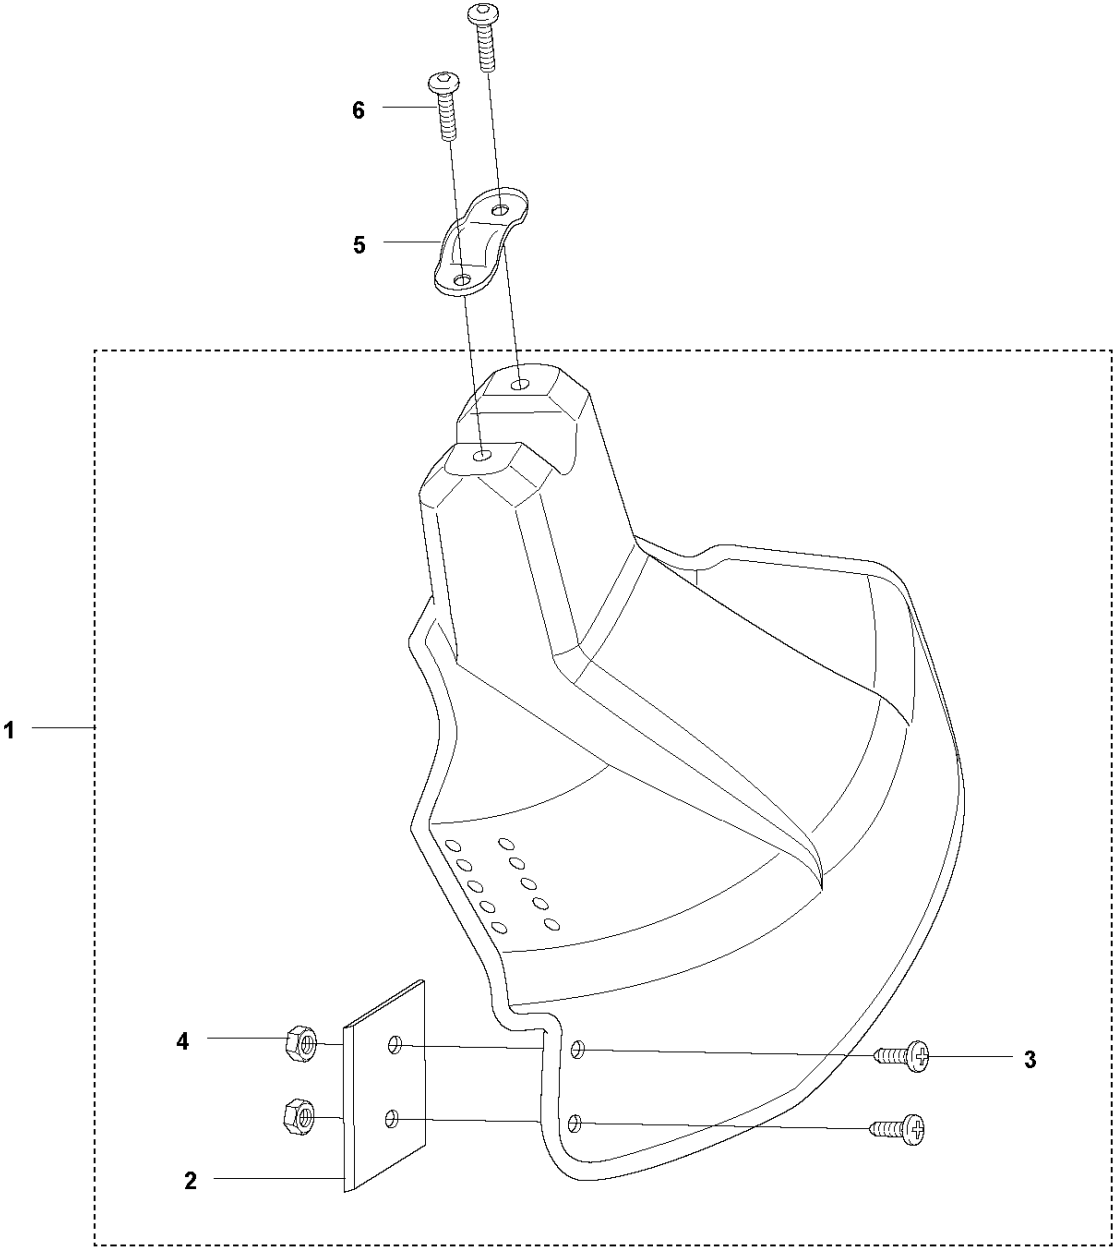

ACCESSORIES

531 RB, 2019-04

Ref	Part No	Description	Remark	QTY KIT
1	576 59 07-01	BOLT	For Asia and LA	2
2	514 36 86-01	CLAMP	For Asia and LA	1
3	577 32 97-01	GUARD	For Asia and LA	1
4	537 12 99-04	BAR GUARD	For Asia and LA	2

R3 531 RB
ACCESSORIES

FOR SOUTH KOREA