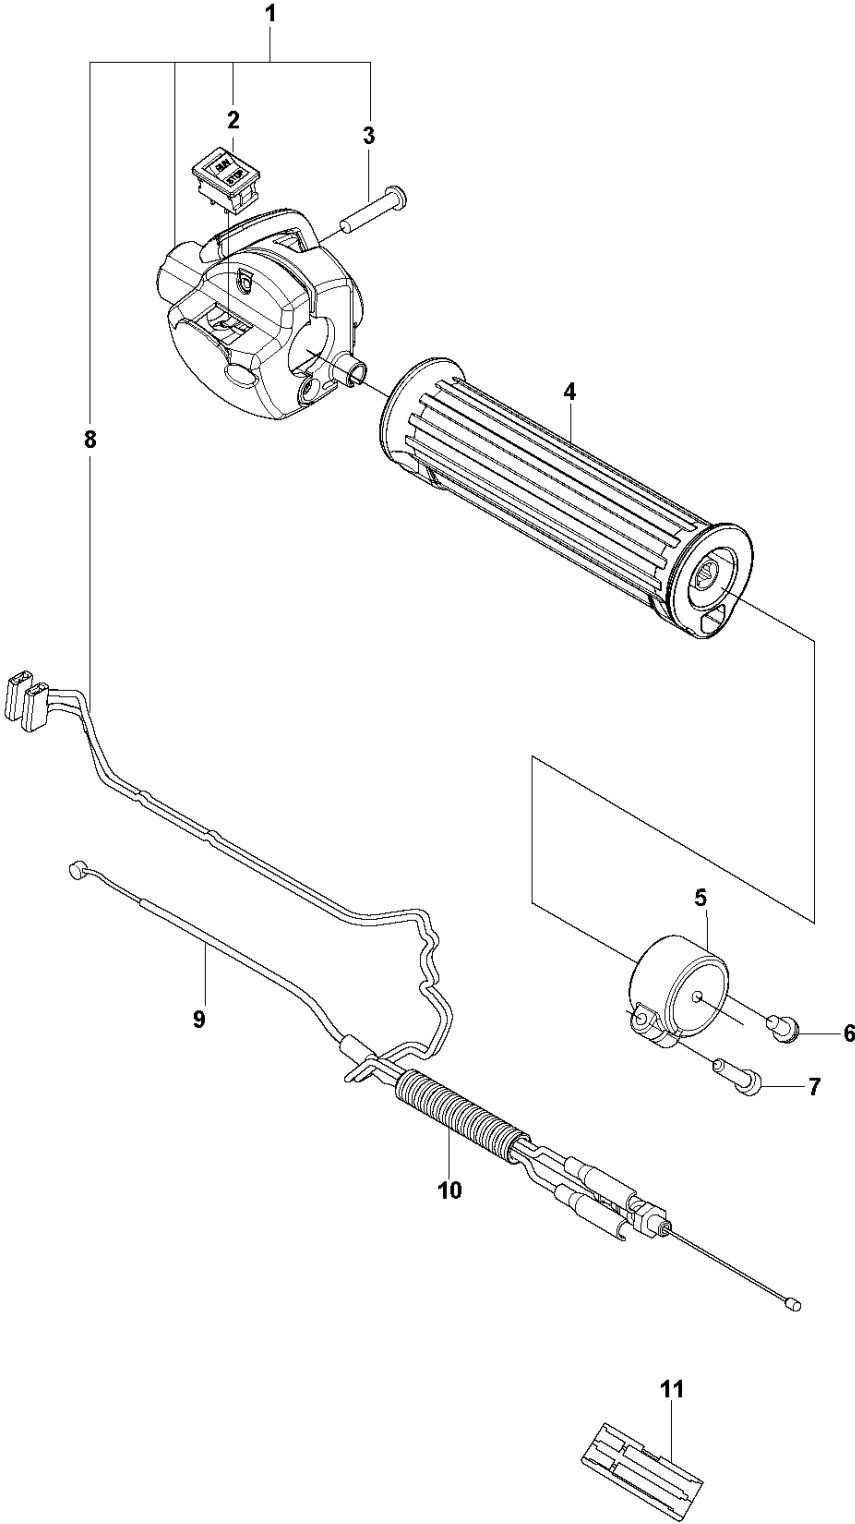

D1 531 RB
THROTTLE CONTROLS

FOR LA

THROTTLE CONTROLS

531 RB, 2019-04

Ref	Part No	Description	Remark	QTY KIT
1	511 63 97-01	GRIP	For LA	1
2	596 77 40-01	LEVER ASSY	For LA	1
3	588 23 46-02	CORD	For LA	2
4	596 25 78-01	CABLE ASSY	For LA	1
5	588 23 33-01	TUBE	For LA	1
6	515 53 67-01	CLAMP	For LA	1
7	529 26 81-01	BOLT	For LA	1
8	506 68 90-01	BOLT	For LA	1
9	521 52 86-01	JOINT	For LA	1

D2 531 RB THROTTLE CONTROLS

FOR ASIA AND SOUTH KOREA

THROTTLE CONTROLS

531 RB, 2019-04

Ref	Part No	Description	Remark	QTY	KIT
1	588 23 29-01	LEVER	For Asia	1	
1	529 26 08-02	LEVER ASSY	For South Korea	1	
2	586 24 68-01	STOP SWITCH	For Asia	1	1
2	521 85 16-01	SWITCH	For South Korea	1	1
3	510 48 08-01	SCREW	For Asia	1	1
3	510 48 08-01	SCREW	For South Korea	1	1
4	511 63 97-01	GRIP	For Asia	1	
4	514 39 43-01	GRIP	For South Korea	1	
5	515 53 67-01	CLAMP	For Asia	1	
5	570 21 28-01	CLAMP	For South Korea	1	
6	529 26 81-01	BOLT	For Asia	1	
6	589 78 85-01	SCREW	For South Korea	1	
7	506 68 90-01	BOLT	For Asia	1	
7	589 78 84-01	BOLT	For South Korea	1	
8	588 23 46-01	CORD	For Asia	2	1
8	588 23 46-03	CORD	For South Korea	2	1
9	596 25 78-01	CABLE ASSY	For Asia	1	
9	596 25 78-01	CABLE ASSY	For South Korea	1	
10	588 23 33-01	TUBE	For Asia	1	
10	588 23 33-02	TUBE	For South Korea	1	
11	521 52 86-01	JOINT	For Asia	1	
11	521 52 86-01	JOINT	For South Korea	1	

E 531 RB
CLUTCH

CLUTCH

531 RB, 2019-04

Ref	Part No	Description	Remark	QTY	KIT
1	521 74 33-01	HOUSING ASSY		1	
2	516 12 41-01	SNAP RING		1	1
3	512 52 70-01	STOPPER		1	1
4	529 26 98-01	BEARING		1	1
5	506 60 99-01	SNAP RING		1	1
6	505 30 04-01	PLATE		1	
7	591 44 36-01	DRUM		1	1
8	515 39 13-01	BOLT		4	
9	504 12 23-01	CLAMP		1	
11	505 29 78-01	SCREW		2	
12	505 29 81-01	WASHER		2	
13	505 29 80-01	WASHER		2	
14	513 37 16-01	SPRING		1	15
15	513 37 15-01	SHOE-C		1	