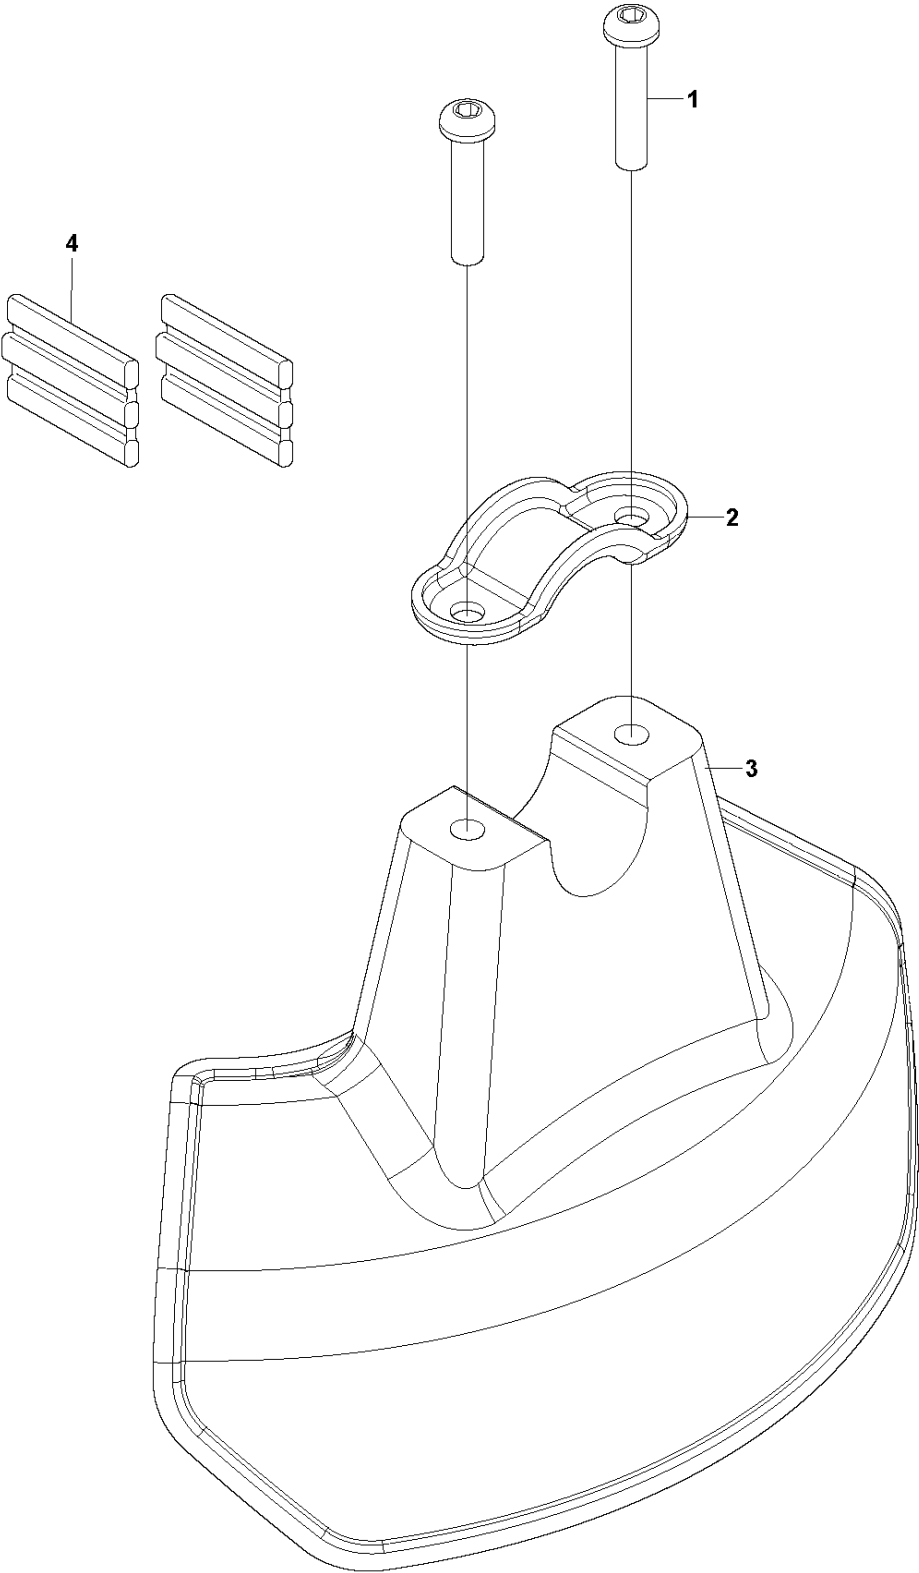

ACCESSORIES

531 RB, 2019-04

Ref	Part No	Description	Remark	QTY KIT
1	529 26 54-01	SOCKET		1
2	505 31 19-01	WRENCH		1
3	506 68 95-01	DRIVER		1
4	503 97 64-01	GREASE		1
5	501 19 22-01	TOOL		1
6	531 00 92-48	FILTER OIL		1
7	506 61 50-01	SPANNER		1
8	505 31 20-01	TOOL		1
9	512 60 97-01	GOGGLE		1
10	511 41 68-01	TANK		1

R2 531 RB
ACCESSORIES

FOR ASIA AND LA