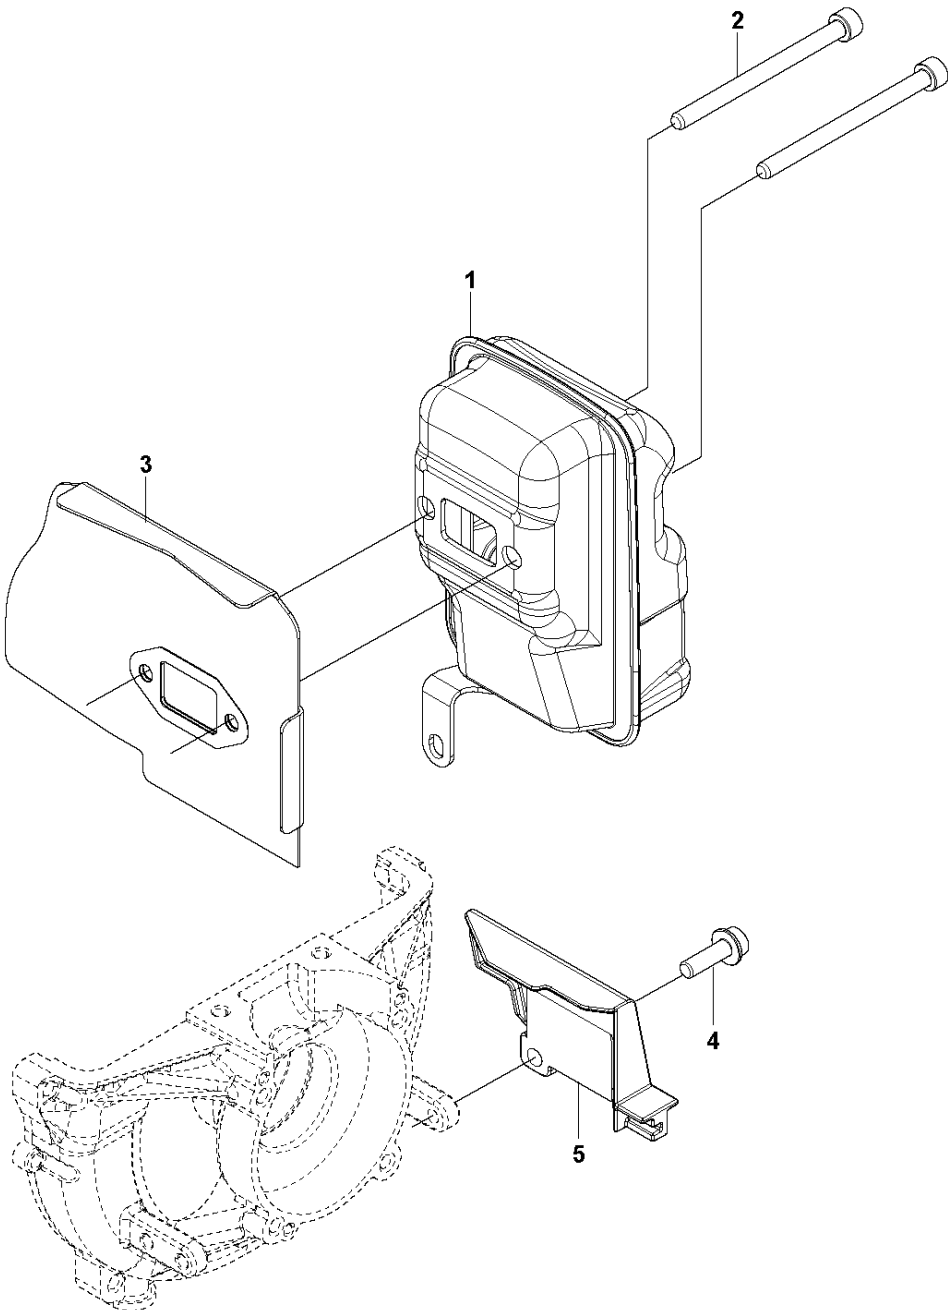

H 531 RB
MUFFLER

MUFFLER

531 RB, 2019-04

Ref	Part No	Description	Remark	QTY KIT
1	521 61 92-01	MUFFLER		1
2	581 37 91-01	BOLT		2
3	591 10 30-01	GASKET		1
4	515 39 13-01	BOLT		1
5	590 57 84-01	PLATE		1