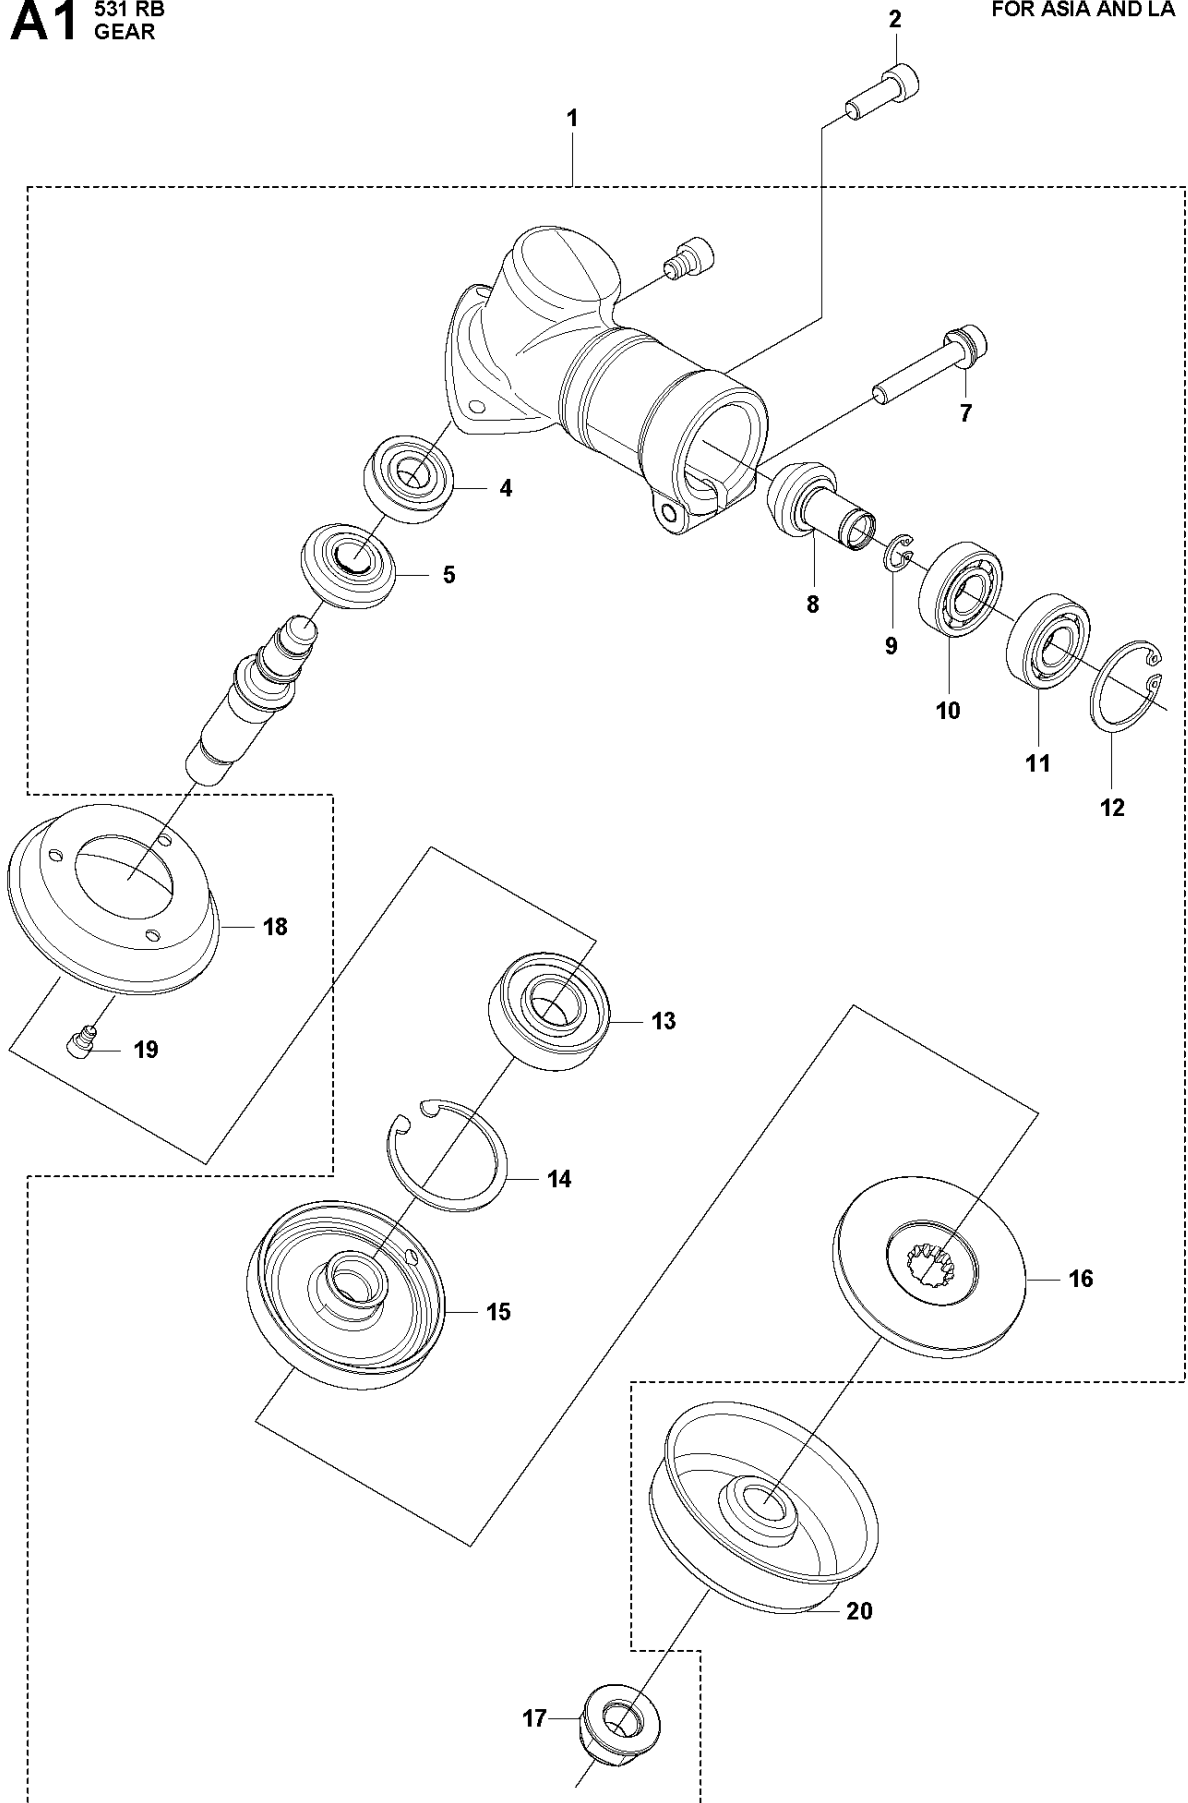

SPARE PARTS LIST

BRUSHCUTTERS/CLEARING SAWS

531 RB

A1 531 RB
GEAR

FOR ASIA AND LA

GEARS

531 RB, 2019-04

Ref	Part No	Description	Remark	QTY	KIT
1	527 30 58-01	GEARCASE ASSY	For Asia and LA	1	
2	521 51 52-01	SCREW	For Asia and LA	1	
4	512 54 03-01	BEARING	For Asia and LA	1	1
5	512 54 05-01	GEAR	For Asia and LA	1	1
7	510 44 99-01	BOLT	For Asia and LA	1	1
8	512 54 06-01	PINION	For Asia and LA	1	1
9	516 12 40-01	SNAP RING	For Asia and LA	1	1
10	512 54 07-01	BEARING	For Asia and LA	1	1
11	512 54 08-01	BEARING	For Asia and LA	1	1
12	516 12 55-01	SNAP RING	For Asia and LA	1	1
13	510 56 97-01	BEARING	For Asia and LA	1	1
14	504 12 10-01	SNAP RING	For Asia and LA	1	1
15	515 53 74-01	HOLDER	For Asia and LA	1	1
16	515 53 75-01	HOLDER	For Asia and LA	1	1
17	521 80 40-01	NUT	For Asia and LA	1	1
18	515 53 80-01	COVER	For Asia and LA	1	
19	581 49 98-01	BOLT	For Asia and LA	3	
20	521 65 59-01	COVER	For Asia and LA	1	

B1 531 RB
TUBE & SHAFT

FOR ASIA AND LA

TUBE & SHAFT

531 RB, 2019-04

Ref	Part No	Description	Remark	QTY KIT
1	584 63 69-01	DECAL	For Asia and LA	1
2	505 29 58-01	LABEL	For Asia and LA	2
3	591 19 84-02	DECAL	For Asia and LA	1
4	527 30 55-01	SHAFT	For Asia and LA	1
5	521 66 96-01	PIPE-COMP	For Asia and LA	1
6	515 53 66-01	SHAFT	For Asia and LA	1
7	515 53 65-01	SHAFT	For Asia and LA	1
8	521 53 92-01	CLAMP	For Asia and LA	3

TUBE & SHAFT

531 RB, 2019-04

Ref	Part No	Description	Remark	QTY KIT
1	584 63 69-01	DECAL	For South Korea	1
2	505 29 58-01	LABEL	For South Korea	3
3	591 19 84-02	DECAL	For South Korea	1
4	570 21 85-01	FLEX-SHAFT-ASSY	For South Korea	1
5	589 78 87-01	COVER	For South Korea	1
7	596 75 70-01	SPACER	For South Korea	1
8	515 63 12-01	SLEEVE	For South Korea	1
9	570 21 39-01	JOINT	For South Korea	1
11	521 53 92-01	CLAMP	For South Korea	3
12	515 51 30-01	SPACER	For South Korea	1