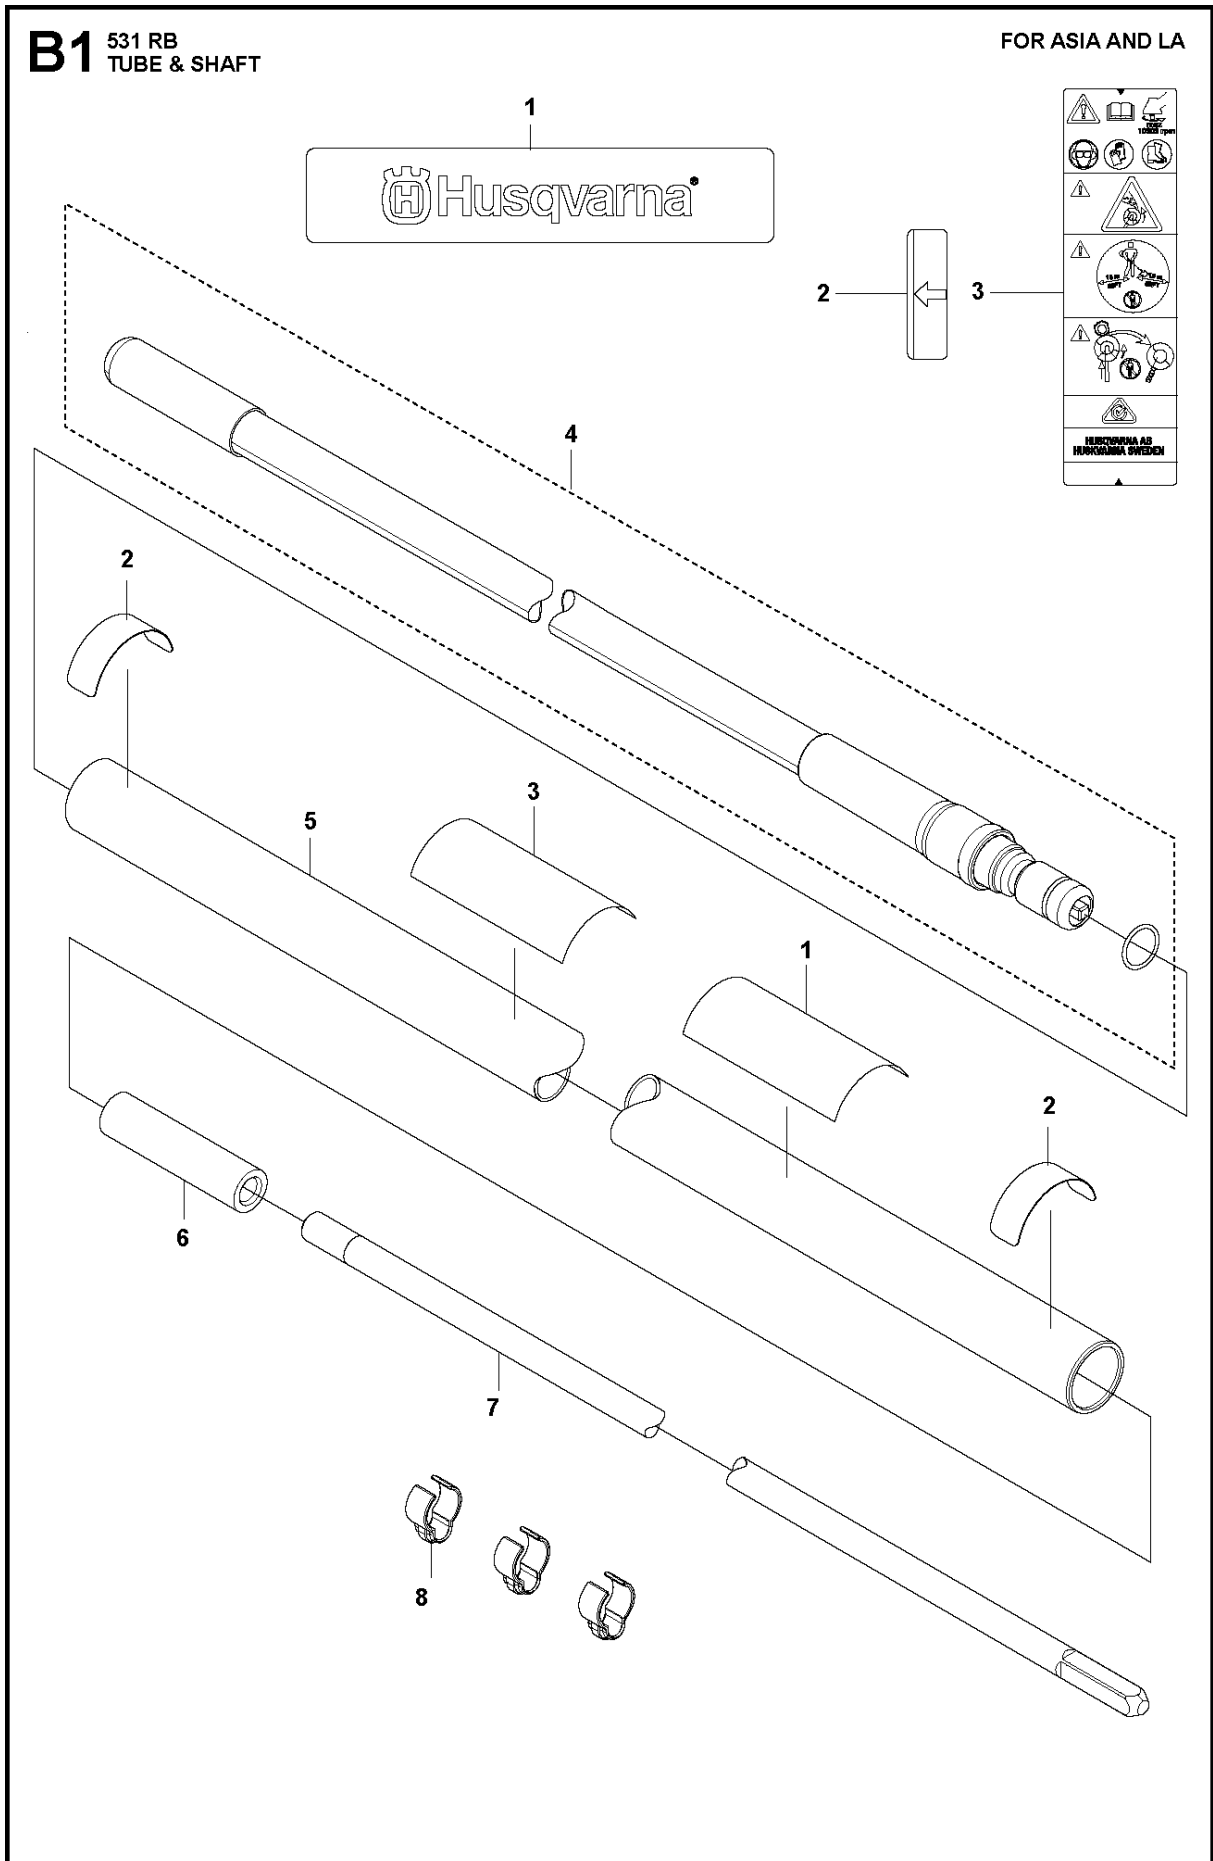

B1 531 RB
TUBE & SHAFT

FOR ASIA AND LA

TUBE & SHAFT

531 RB, 2019-04

Ref	Part No	Description	Remark	QTY KIT
1	584 63 69-01	DECAL	For Asia and LA	1
2	505 29 58-01	LABEL	For Asia and LA	2
3	591 19 84-02	DECAL	For Asia and LA	1
4	527 30 55-01	SHAFT	For Asia and LA	1
5	521 66 96-01	PIPE-COMP	For Asia and LA	1
6	515 53 66-01	SHAFT	For Asia and LA	1
7	515 53 65-01	SHAFT	For Asia and LA	1
8	521 53 92-01	CLAMP	For Asia and LA	3