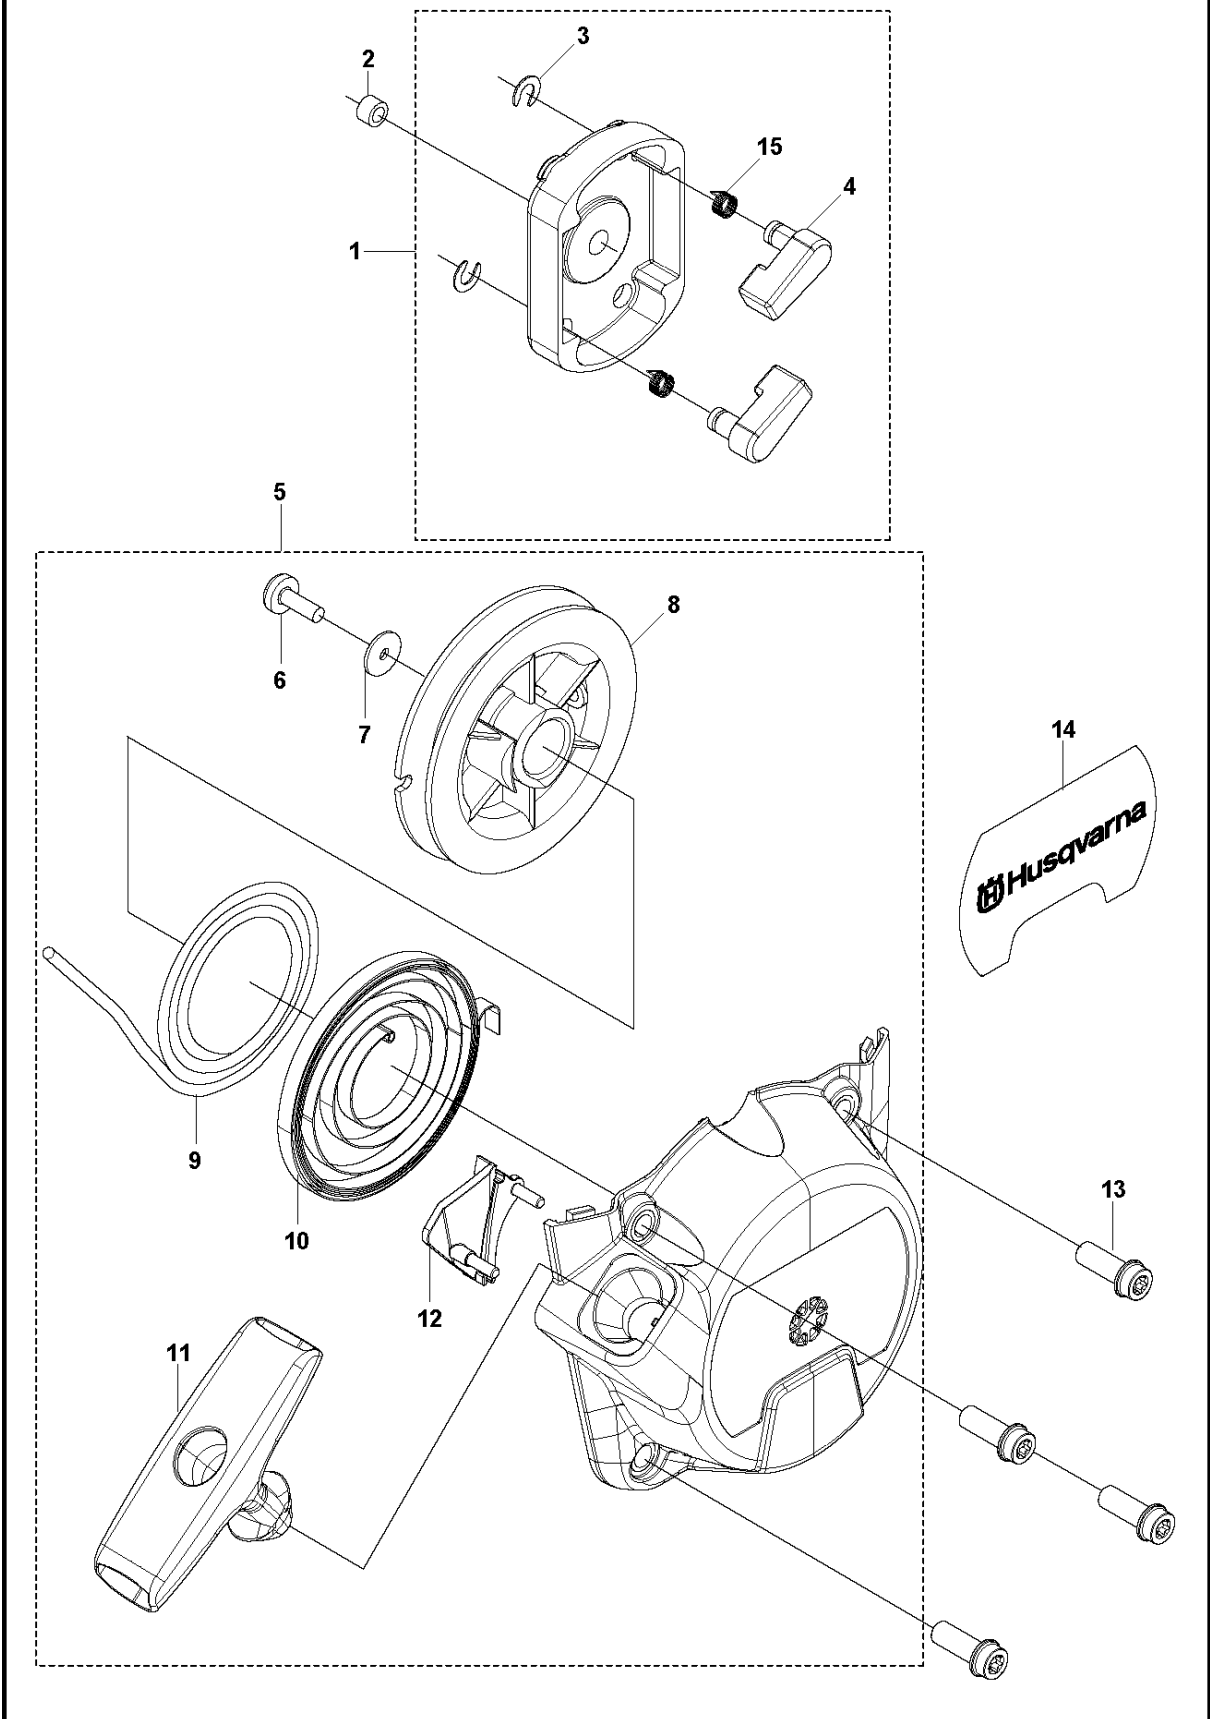

STARTER

531 RB, 2019-04

Ref	Part No	Description	Remark	QTY	KIT
1	528 75 54-01	PULLEY	For Asia and LA	1	
2	505 30 46-01	COLLAR	For Asia and LA	1	
3	501 93 90-01	CLIP	For Asia and LA	2	1
4	501 93 91-01	STARTER PAWL	For Asia and LA	2	1
5	590 57 89-01	STARTER	For Asia and LA	1	
6	501 93 22-01	SCREW	For Asia and LA	1	5
7	501 93 17-01	WASHER	For Asia and LA	1	5
8	501 92 98-01	REEL	For Asia and LA	1	5
9	501 92 99-01	STARTER ROPE	For Asia and LA	1	5
10	501 93 52-01	SPRING	For Asia and LA	1	5
11	537 23 25-01	STARTER HANDLE	For Asia and LA	1	5
12	590 57 90-01	COVER	For Asia and LA	1	5
13	590 63 13-01	SCREW	For Asia and LA	4	
14	591 19 92-01	DECAL	For Asia and LA	1	
15	501 93 89-01	SPRING	For Asia and LA	2	1