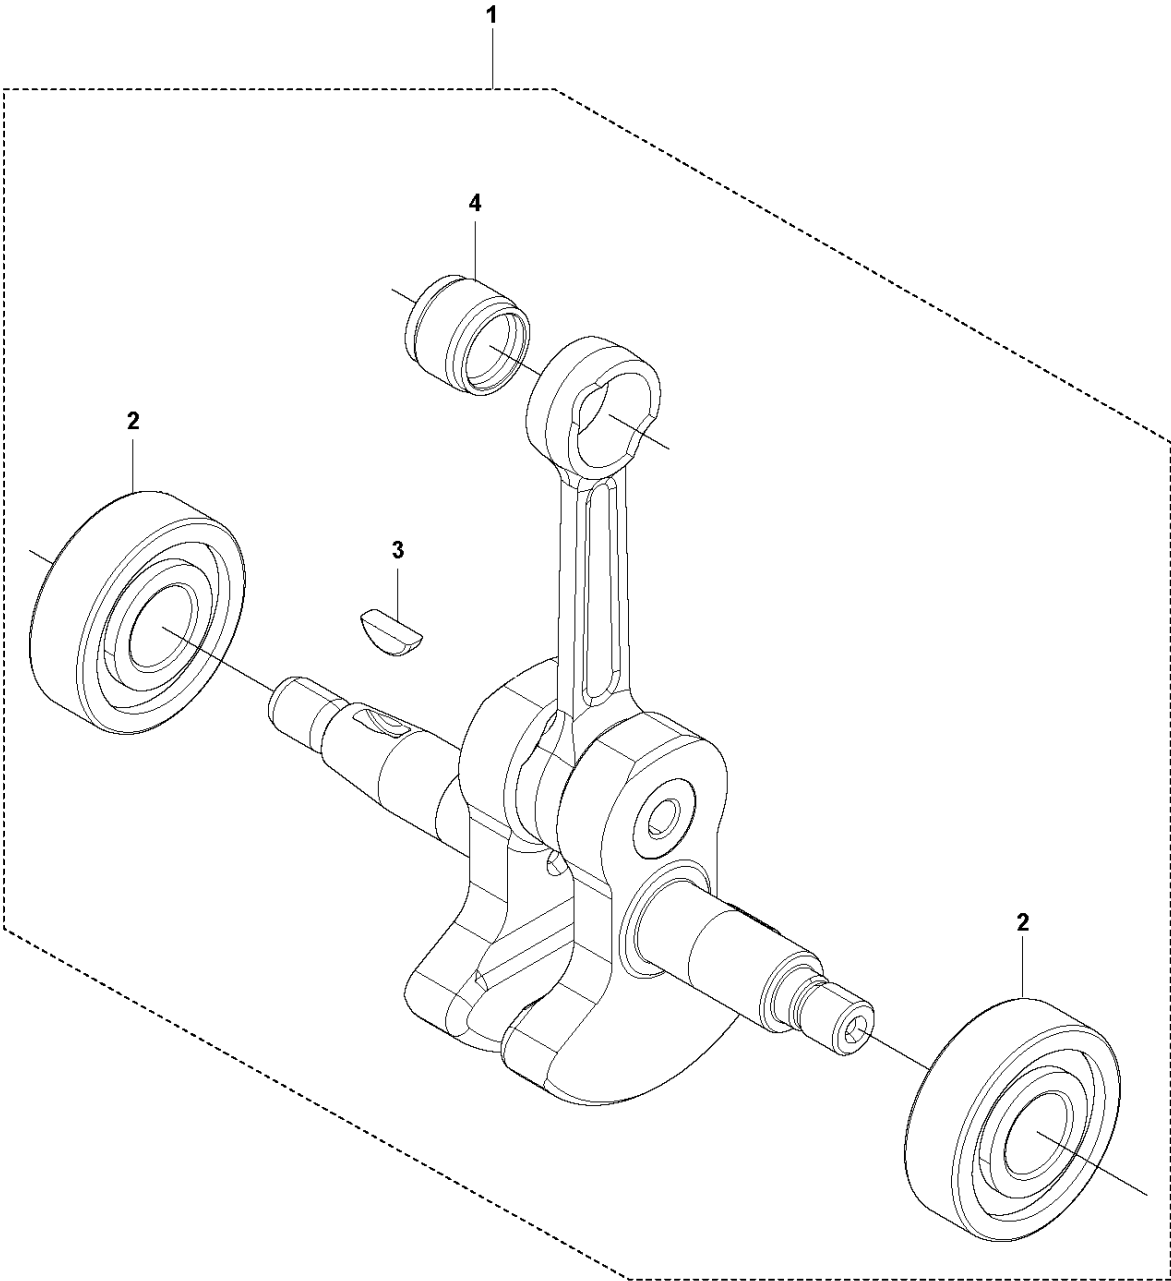

N 531 RB
CRANK SHAFT

CRANKSHAFT

531 RB, 2019-04

Ref	Part No	Description	Remark	QTY	KIT
1	593 30 53-01	CRANKSHAFT ASSY		1	
2	505 29 65-01	BEARING		2	1
3	506 68 94-01	KEY		1	1
4	505 29 73-01	BEARING		1	1