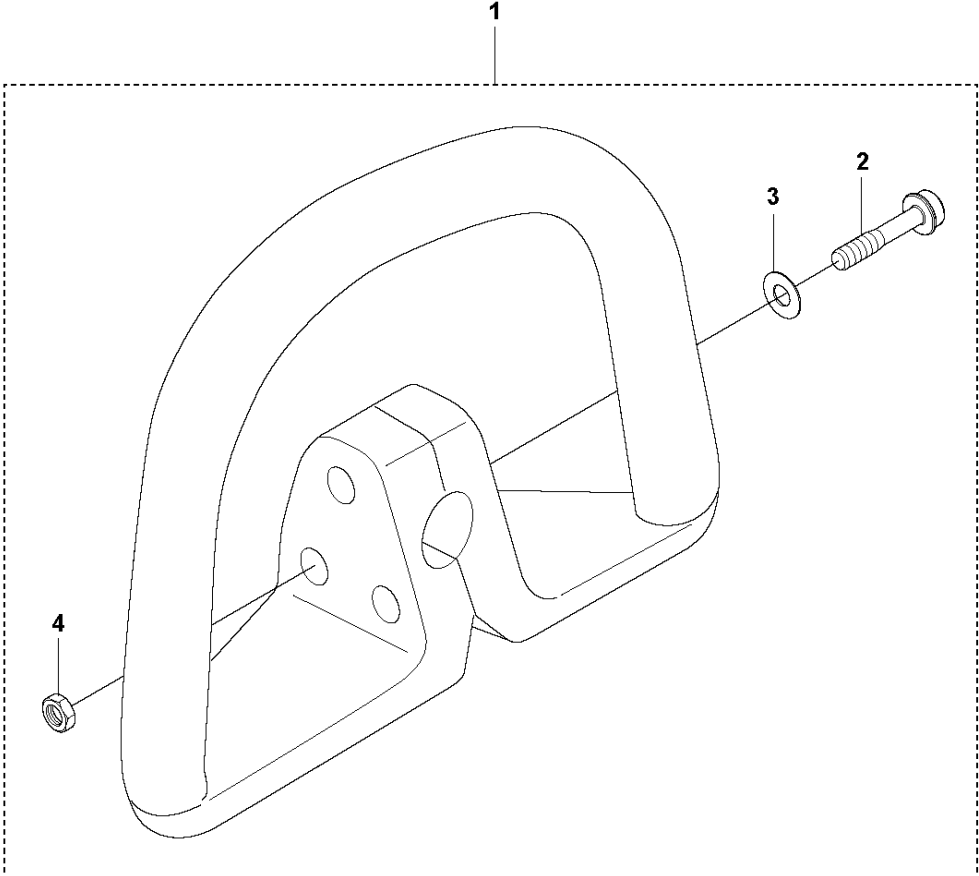

C1 531 RB
HANDLEBAR

FOR ASIA AND LA

Ref	Part No	Description	Remark	QTY KIT	
1	512 54 09-01	HANDLE ASSY	For Asia and LA	1	
2	510 46 21-01	SCREW	For Asia and LA	3	1
3	510 48 89-01	WASHER	For Asia and LA	3	1
4	505 17 23-01	NUT	For Asia and LA	3	1