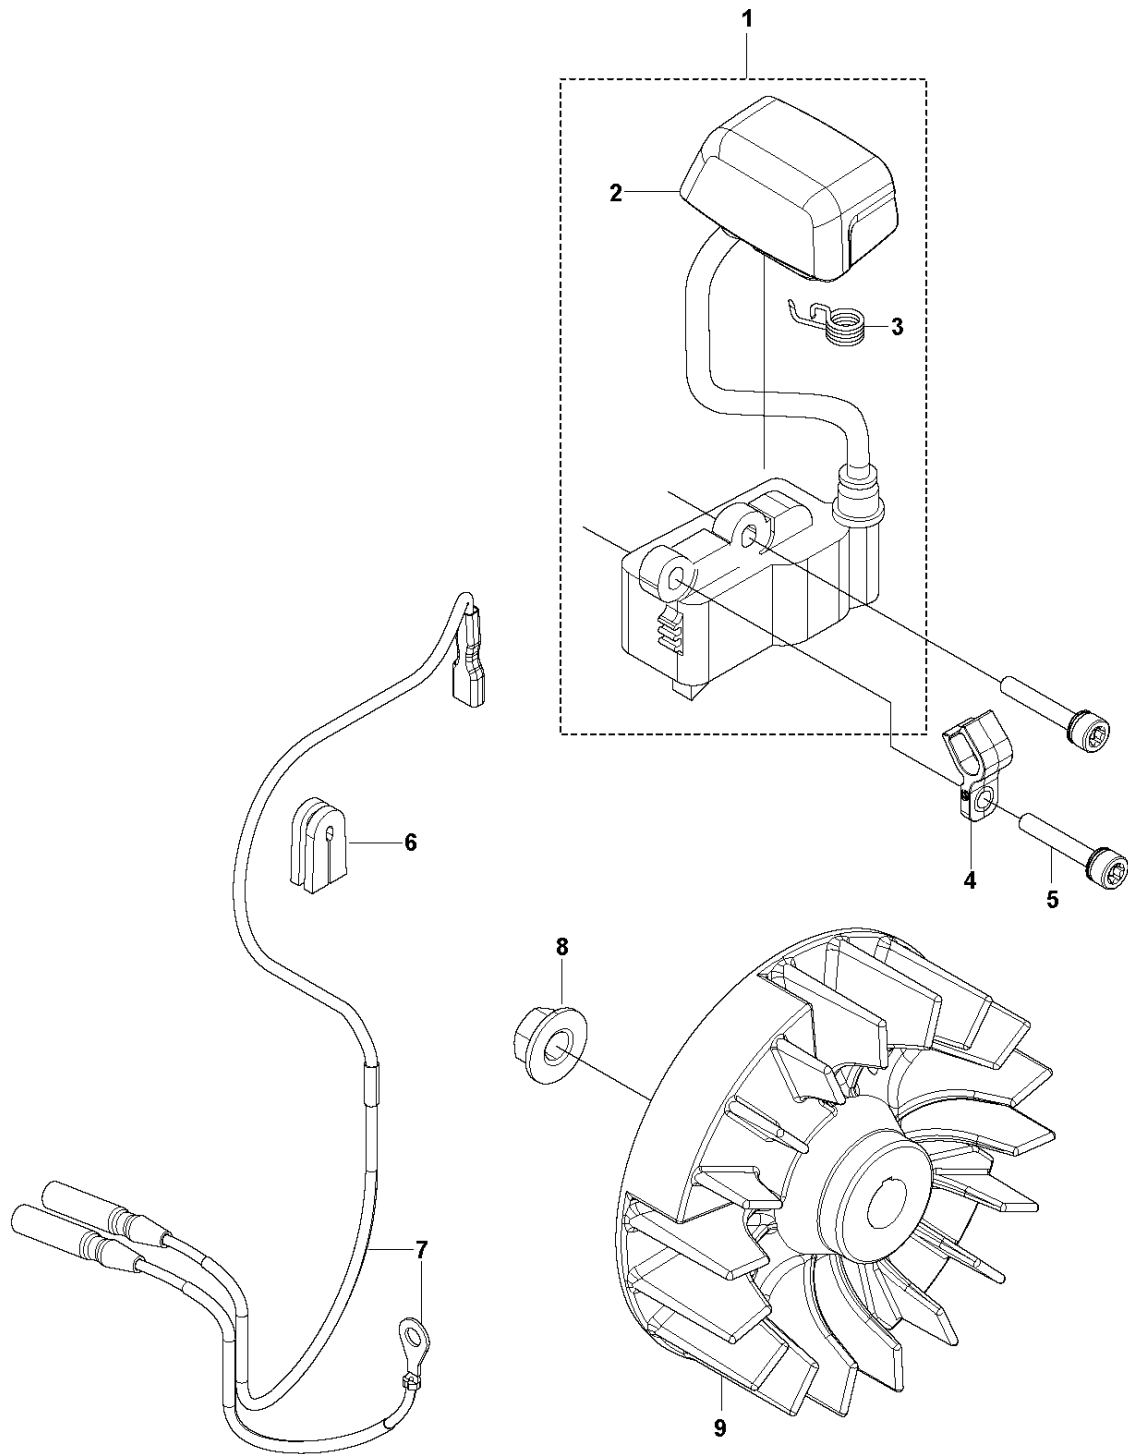

F 531 RB
IGNITION SYSTEM

IGNITION SYSTEM

531 RB, 2019-04

Ref	Part No	Description	Remark	QTY	KIT
1	596 72 97-01	IGNITION MODULE		1	
2	590 57 82-01	SPARK PLUG CAP		1	1
3	592 73 98-01	SPRING		1	1
4	596 57 46-01	CLAMP		1	
5	521 51 58-01	BOLT		2	
6	593 73 26-01	GROMMET		1	
7	596 25 79-01	CORD		1	
8	504 11 80-01	NUT		1	
9	521 74 34-01	ROTOR		1