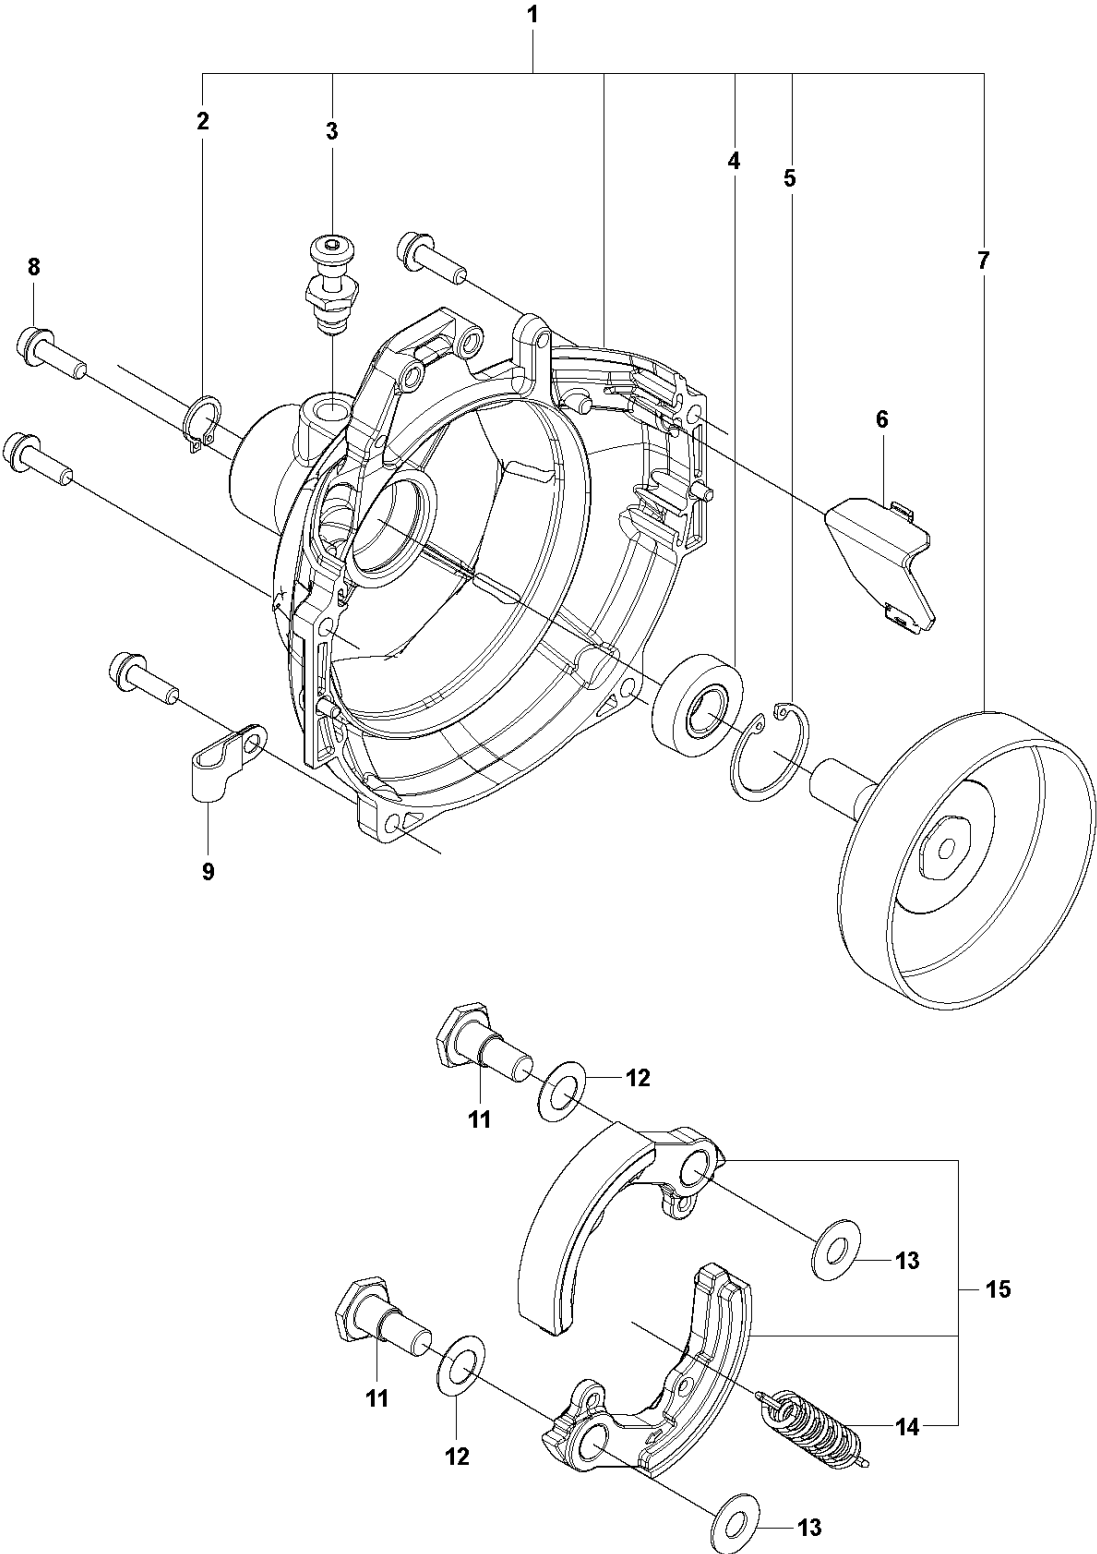

D1 531 RB
THROTTLE CONTROLS

FOR LA

THROTTLE CONTROLS

531 RB, 2019-04

Ref	Part No	Description	Remark	QTY KIT
1	511 63 97-01	GRIP	For LA	1
2	596 77 40-01	LEVER ASSY	For LA	1
3	588 23 46-02	CORD	For LA	2
4	596 25 78-01	CABLE ASSY	For LA	1
5	588 23 33-01	TUBE	For LA	1
6	515 53 67-01	CLAMP	For LA	1
7	529 26 81-01	BOLT	For LA	1
8	506 68 90-01	BOLT	For LA	1
9	521 52 86-01	JOINT	For LA	1

D2 531 RB THROTTLE CONTROLS

FOR ASIA AND SOUTH KOREA

THROTTLE CONTROLS

531 RB, 2019-04

Ref	Part No	Description	Remark	QTY	KIT
1	588 23 29-01	LEVER	For Asia	1	
1	529 26 08-02	LEVER ASSY	For South Korea	1	
2	586 24 68-01	STOP SWITCH	For Asia	1	1
2	521 85 16-01	SWITCH	For South Korea	1	1
3	510 48 08-01	SCREW	For Asia	1	1
3	510 48 08-01	SCREW	For South Korea	1	1
4	511 63 97-01	GRIP	For Asia	1	
4	514 39 43-01	GRIP	For South Korea	1	
5	515 53 67-01	CLAMP	For Asia	1	
5	570 21 28-01	CLAMP	For South Korea	1	
6	529 26 81-01	BOLT	For Asia	1	
6	589 78 85-01	SCREW	For South Korea	1	
7	506 68 90-01	BOLT	For Asia	1	
7	589 78 84-01	BOLT	For South Korea	1	
8	588 23 46-01	CORD	For Asia	2	1
8	588 23 46-03	CORD	For South Korea	2	1
9	596 25 78-01	CABLE ASSY	For Asia	1	
9	596 25 78-01	CABLE ASSY	For South Korea	1	
10	588 23 33-01	TUBE	For Asia	1	
10	588 23 33-02	TUBE	For South Korea	1	
11	521 52 86-01	JOINT	For Asia	1	
11	521 52 86-01	JOINT	For South Korea	1	

E 531 RB
CLUTCH

CLUTCH

531 RB, 2019-04

Ref	Part No	Description	Remark	QTY	KIT
1	521 74 33-01	HOUSING ASSY		1	
2	516 12 41-01	SNAP RING		1	1
3	512 52 70-01	STOPPER		1	1
4	529 26 98-01	BEARING		1	1
5	506 60 99-01	SNAP RING		1	1
6	505 30 04-01	PLATE		1	
7	591 44 36-01	DRUM		1	1
8	515 39 13-01	BOLT		4	
9	504 12 23-01	CLAMP		1	
11	505 29 78-01	SCREW		2	
12	505 29 81-01	WASHER		2	
13	505 29 80-01	WASHER		2	
14	513 37 16-01	SPRING		1	15
15	513 37 15-01	SHOE-C		1	