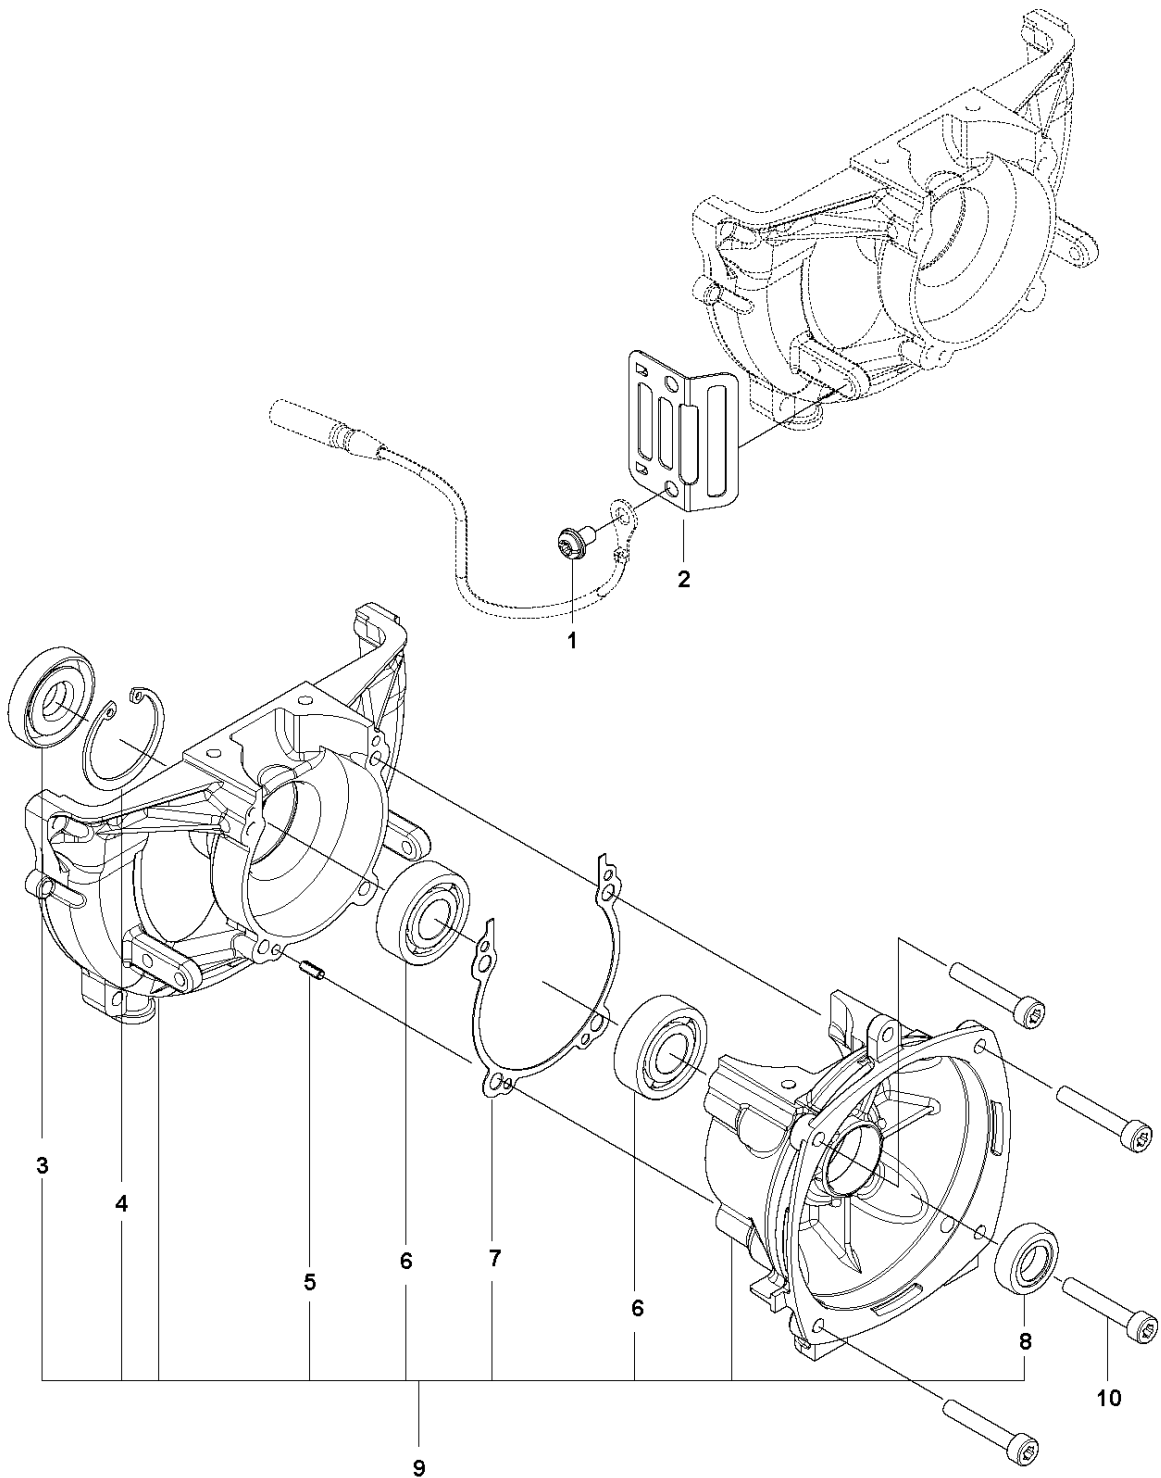

**N** 531 RB  
CRANK SHAFT

CRANKSHAFT

531 RB

Ref	Part No	Description	Remark	QTY	KIT
1	593 30 53-01	CRANKSHAFT ASSY		1	
2	505 29 65-01	BEARING		2	1
3	506 68 94-01	KEY		1	1
4	505 29 73-01	BEARING		1	1

**P** 531 RB  
CRANKCASE