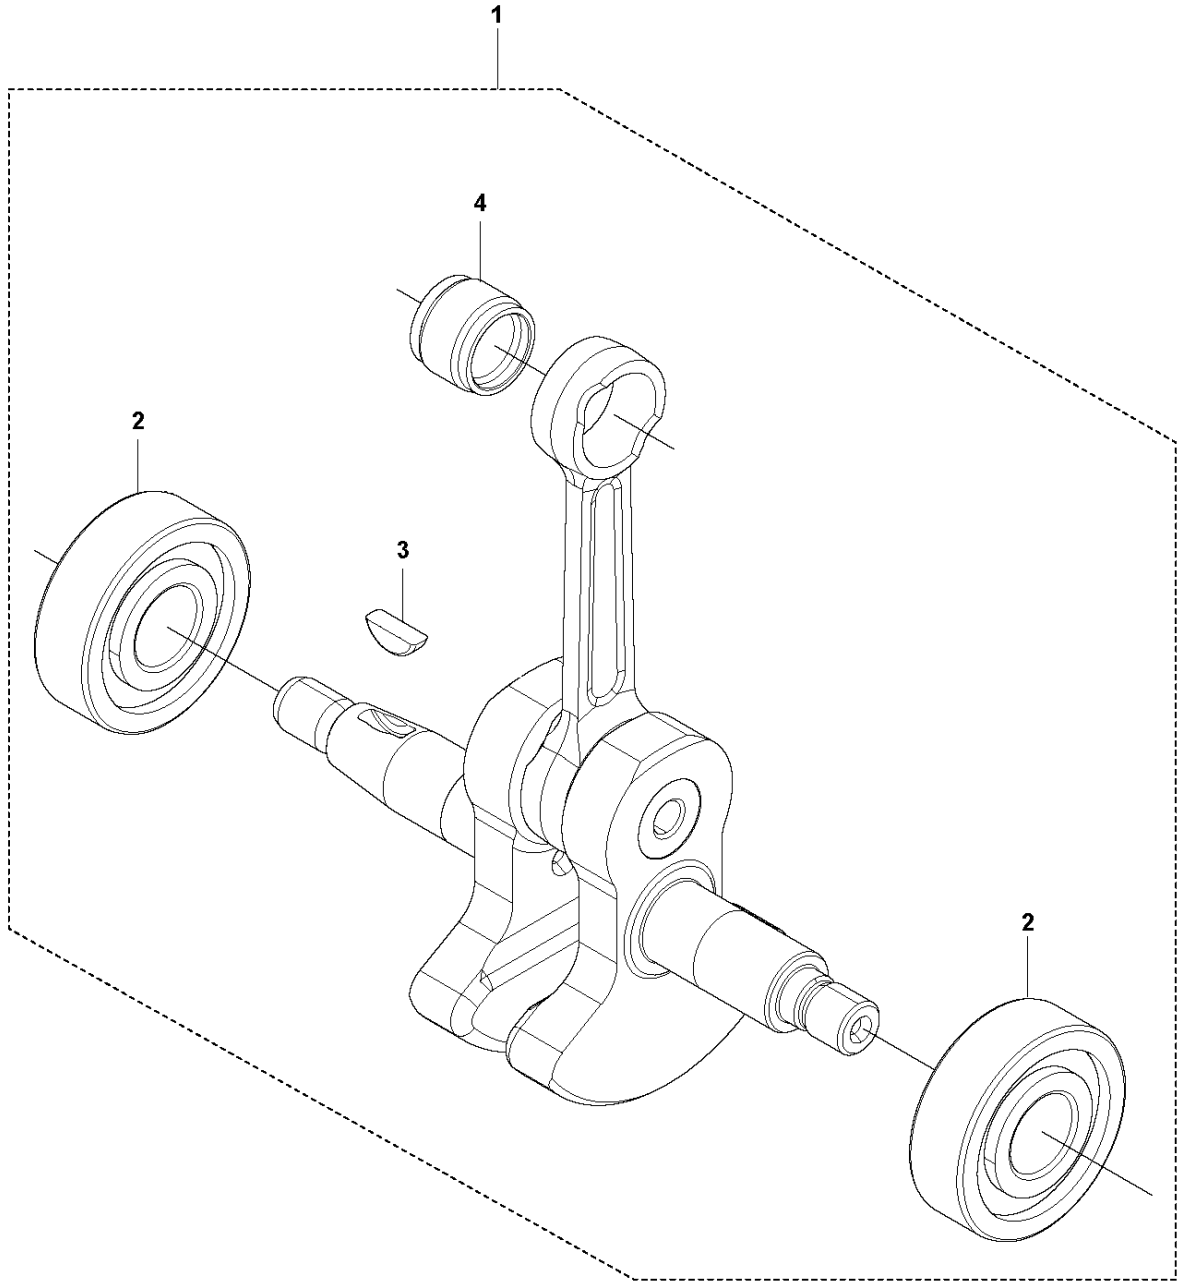

N 531 RB
CRANK SHAFT

CRANKSHAFT

531 RB

Ref	Part No	Description	Remark	QTY	KIT
1	593 30 53-01	CRANKSHAFT ASSY		1	
2	505 29 65-01	BEARING		2	1
3	506 68 94-01	KEY		1	1
4	505 29 73-01	BEARING		1	1