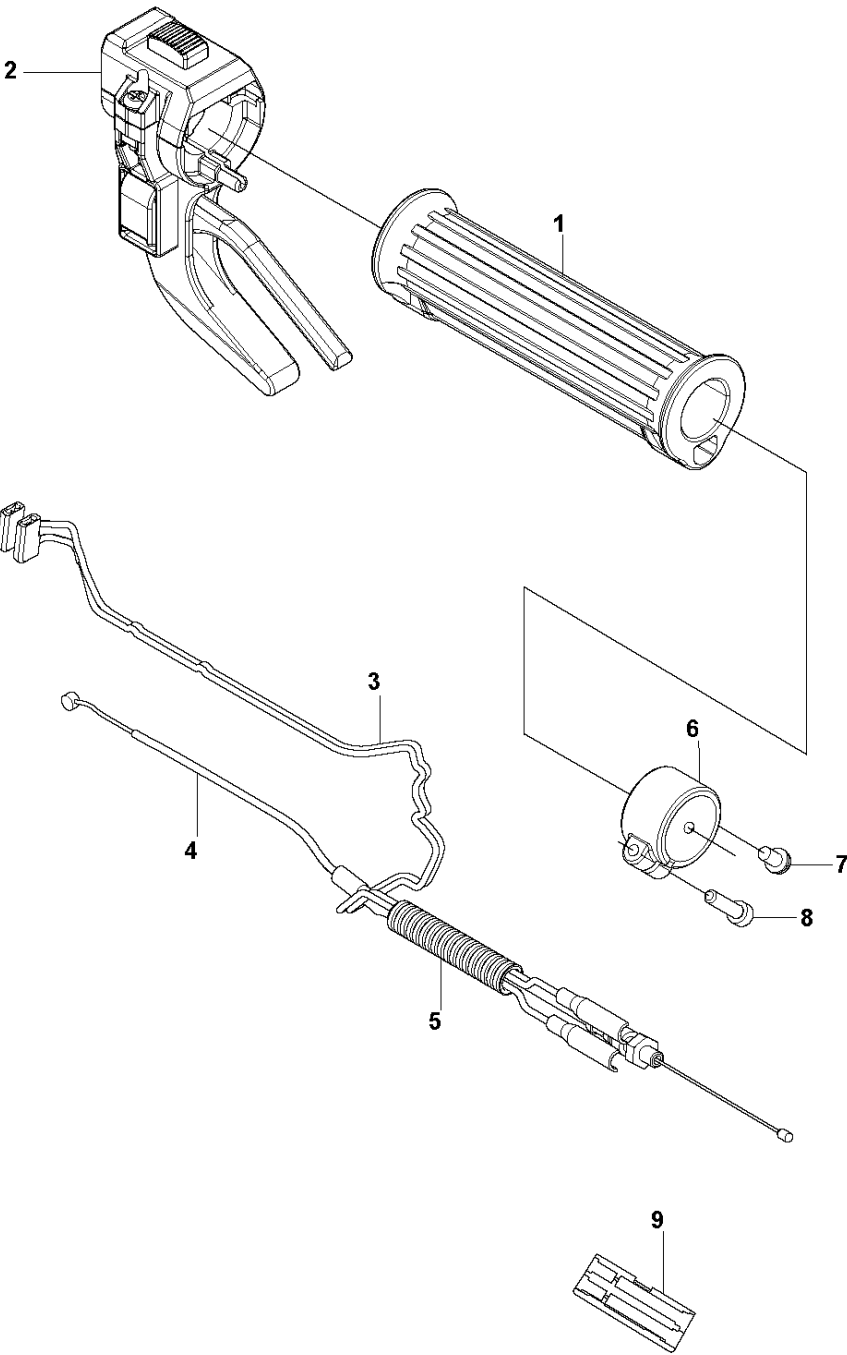

## TUBE &amp; SHAFT

531 RB

Ref	Part No	Description	Remark	QTY KIT
1	584 63 69-01	DECAL	For South Korea	1
2	505 29 58-01	LABEL	For South Korea	3
3	591 19 84-02	DECAL	For South Korea	1
4	570 21 85-01	FLEX-SHAFT-ASSY	For South Korea	1
5	589 78 87-01	COVER	For South Korea	1
6	570 21 86-02	PIPE ASSY	For South Korea	1
7	596 75 70-01	SPACER	For South Korea	1
8	515 63 12-01	SLEEVE	For South Korea	1
9	570 21 39-01	JOINT	For South Korea	1
10	515 53 65-01	SHAFT	For South Korea	1
11	521 53 92-01	CLAMP	For South Korea	3
12	515 51 30-01	SPACER	For South Korea	1

**C2** 531 RB  
HANDLEBAR

FOR SOUTH KOREA

Ref	Part No	Description	Remark	QTY KIT
1	503 87 19-06	HANDLE	For South Korea	1
2	503 94 03-01	DISTANCE	For South Korea	1
3	502 19 71-01	SQUARE NUT	For South Korea	1
4	529 26 94-01	BOLT	For South Korea	1

## THROTTLE CONTROLS

531 RB

Ref	Part No	Description	Remark	QTY KIT
1	511 63 97-01	GRIP	For LA	1
2	596 77 40-01	LEVER ASSY	For LA	1
3	588 23 46-02	CORD	For LA	2
4	596 25 78-01	CABLE ASSY	For LA	1
5	588 23 33-01	TUBE	For LA	1
6	515 53 67-01	CLAMP	For LA	1
7	529 26 81-01	BOLT	For LA	1
8	506 68 90-01	BOLT	For LA	1
9	521 52 86-01	JOINT	For LA	1