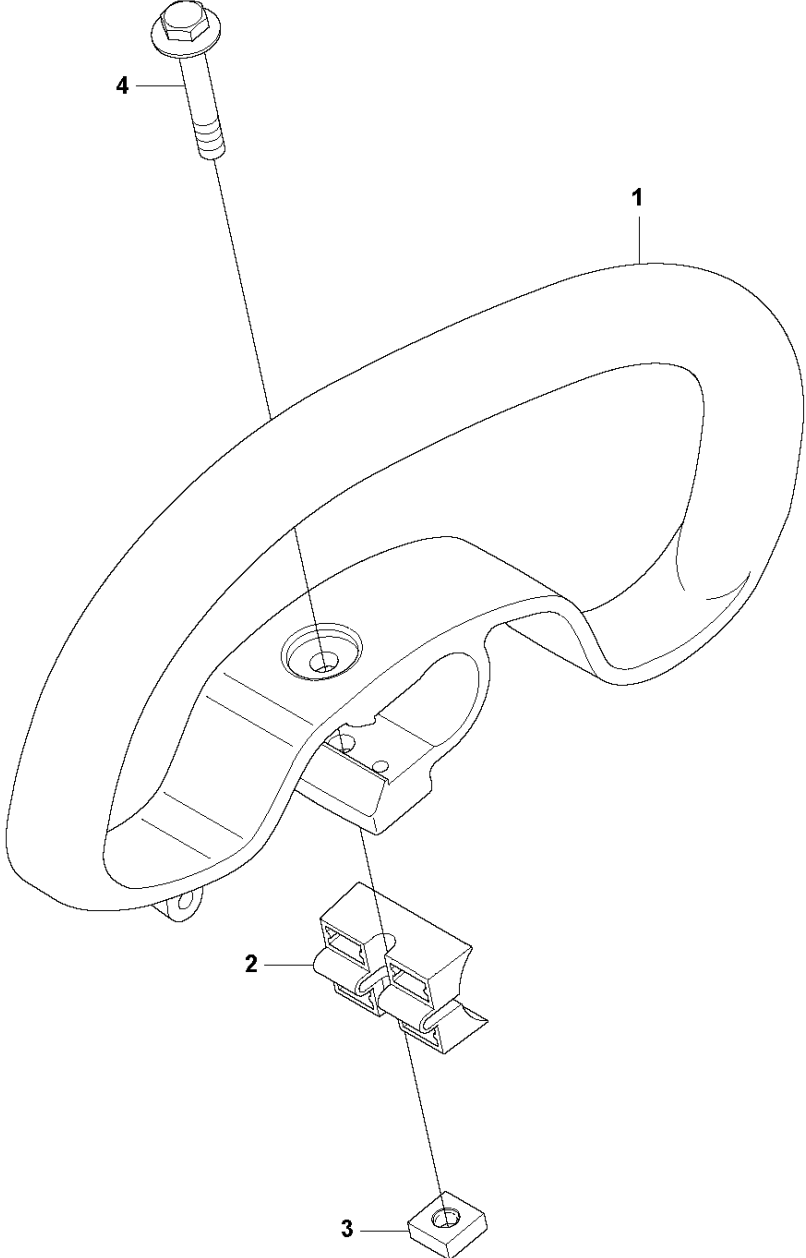

## TUBE &amp; SHAFT

531 RB

Ref	Part No	Description	Remark	QTY KIT
1	584 63 69-01	DECAL	For South Korea	1
2	505 29 58-01	LABEL	For South Korea	3
3	591 19 84-02	DECAL	For South Korea	1
4	570 21 85-01	FLEX-SHAFT-ASSY	For South Korea	1
5	589 78 87-01	COVER	For South Korea	1
6	570 21 86-02	PIPE ASSY	For South Korea	1
7	596 75 70-01	SPACER	For South Korea	1
8	515 63 12-01	SLEEVE	For South Korea	1
9	570 21 39-01	JOINT	For South Korea	1
10	515 53 65-01	SHAFT	For South Korea	1
11	521 53 92-01	CLAMP	For South Korea	3
12	515 51 30-01	SPACER	For South Korea	1

**C1** 531 RB  
HANDLEBAR

FOR ASIA AND LA

Ref	Part No	Description	Remark	QTY	KIT
1	512 54 09-01	HANDLE ASSY	For Asia and LA	1	
2	510 46 21-01	SCREW	For Asia and LA	3	1
3	510 48 89-01	WASHER	For Asia and LA	3	1
4	505 17 23-01	NUT	For Asia and LA	3	1

**C2** 531 RB  
HANDLEBAR

FOR SOUTH KOREA

Ref	Part No	Description	Remark	QTY KIT
1	503 87 19-06	HANDLE	For South Korea	1
2	503 94 03-01	DISTANCE	For South Korea	1
3	502 19 71-01	SQUARE NUT	For South Korea	1
4	529 26 94-01	BOLT	For South Korea	1

## THROTTLE CONTROLS

531 RB

Ref	Part No	Description	Remark	QTY KIT
1	511 63 97-01	GRIP	For LA	1
2	596 77 40-01	LEVER ASSY	For LA	1
3	588 23 46-02	CORD	For LA	2
4	596 25 78-01	CABLE ASSY	For LA	1
5	588 23 33-01	TUBE	For LA	1
6	515 53 67-01	CLAMP	For LA	1
7	529 26 81-01	BOLT	For LA	1
8	506 68 90-01	BOLT	For LA	1
9	521 52 86-01	JOINT	For LA	1