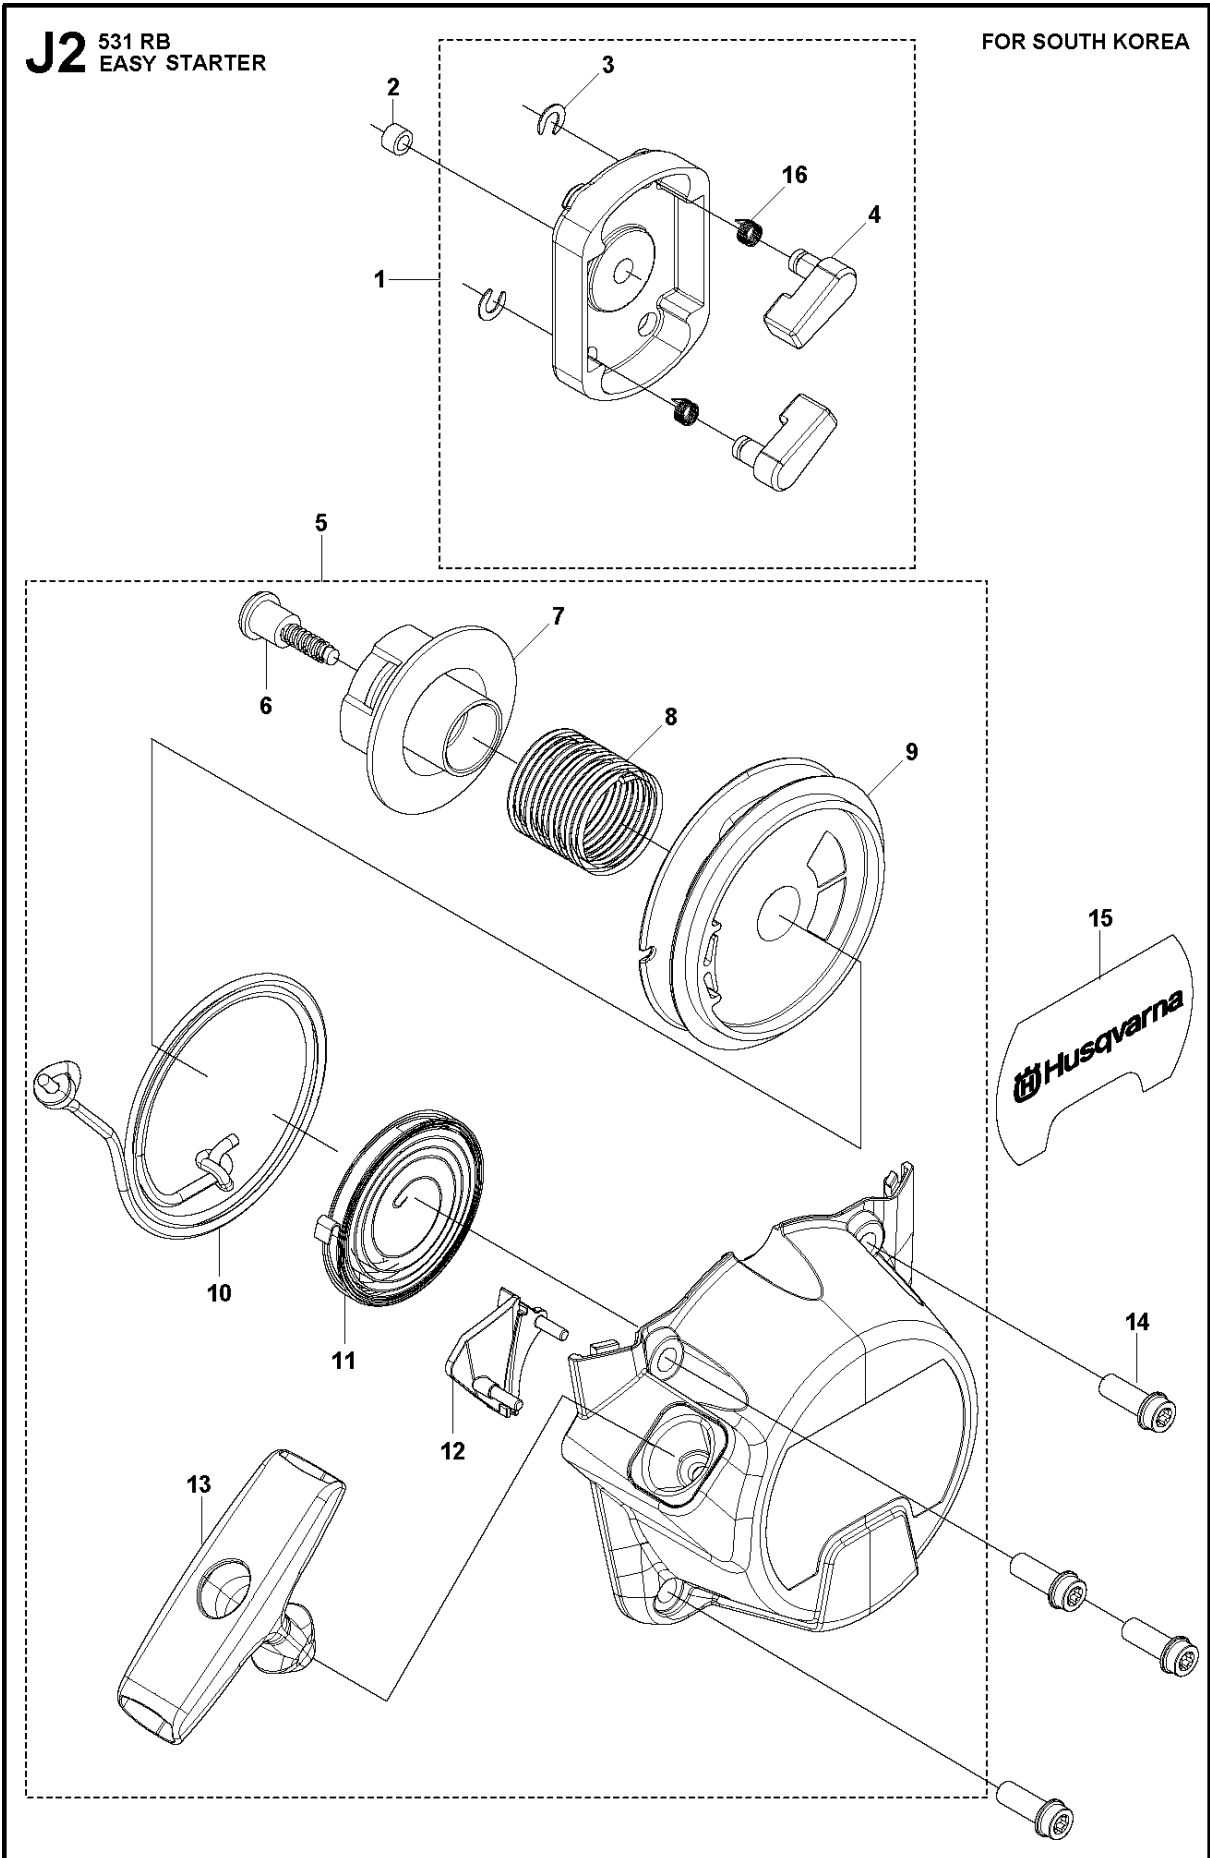

J2 531 RB
EASY STARTER

FOR SOUTH KOREA

STARTER

531 RB

Ref	Part No	Description	Remark	QTY	KIT
1	511 42 08-01	PULLEY	For South Korea	1	
2	505 30 46-01	COLLAR	For South Korea	1	
3	513 16 77-01	E-RING	For South Korea	2	1
4	522 65 11-01	RATCHET	For South Korea	2	1
5	596 49 42-01	STARTER ASSY	For South Korea	1	
6	522 65 41-01	SCREW	For South Korea	1	5
7	597 74 03-01	DRIVER	For South Korea	1	5
8	521 63 80-01	SPRING	For South Korea	1	5
9	521 64 81-01	REEL	For South Korea	1	5
10	521 63 77-01	ROPE	For South Korea	1	5
11	521 63 74-01	SPRING	For South Korea	1	5
12	590 57 90-01	COVER	For South Korea	1	5
13	537 23 25-01	STARTER HANDLE	For South Korea	1	5
14	590 63 13-01	SCREW	For South Korea	4	
15	591 19 92-01	DECAL	For South Korea	1	
16	521 63 84-01	SPRING	For South Korea	2	1