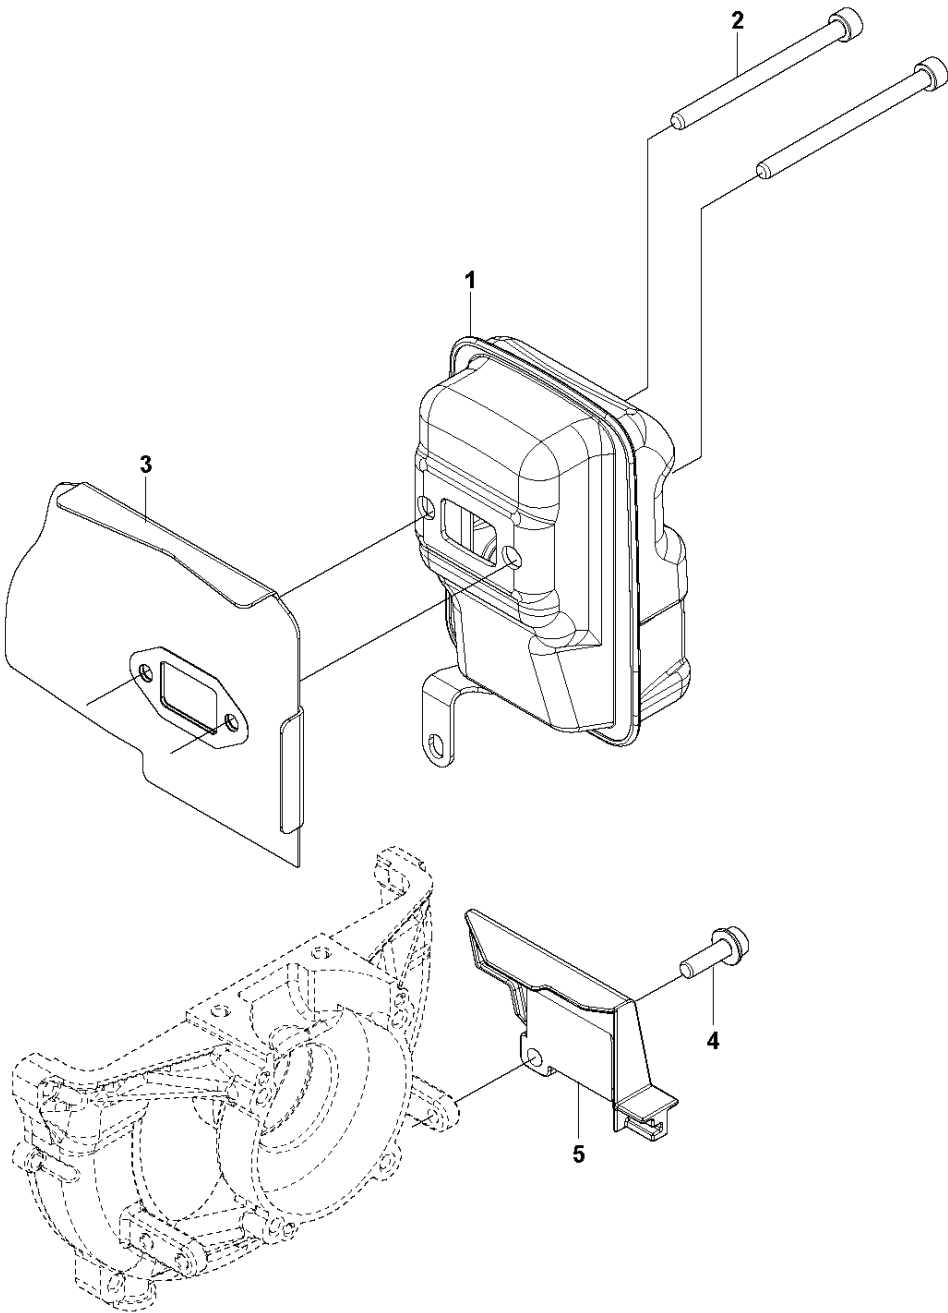

H 531 RB
MUFFLER

MUFFLER

531 RB

Ref	Part No	Description	Remark	QTY KIT
1	521 61 92-01	MUFFLER		1
2	581 37 91-01	BOLT		2
3	591 10 30-01	GASKET		1
4	515 39 13-01	BOLT		1
5	590 57 84-01	PLATE		1