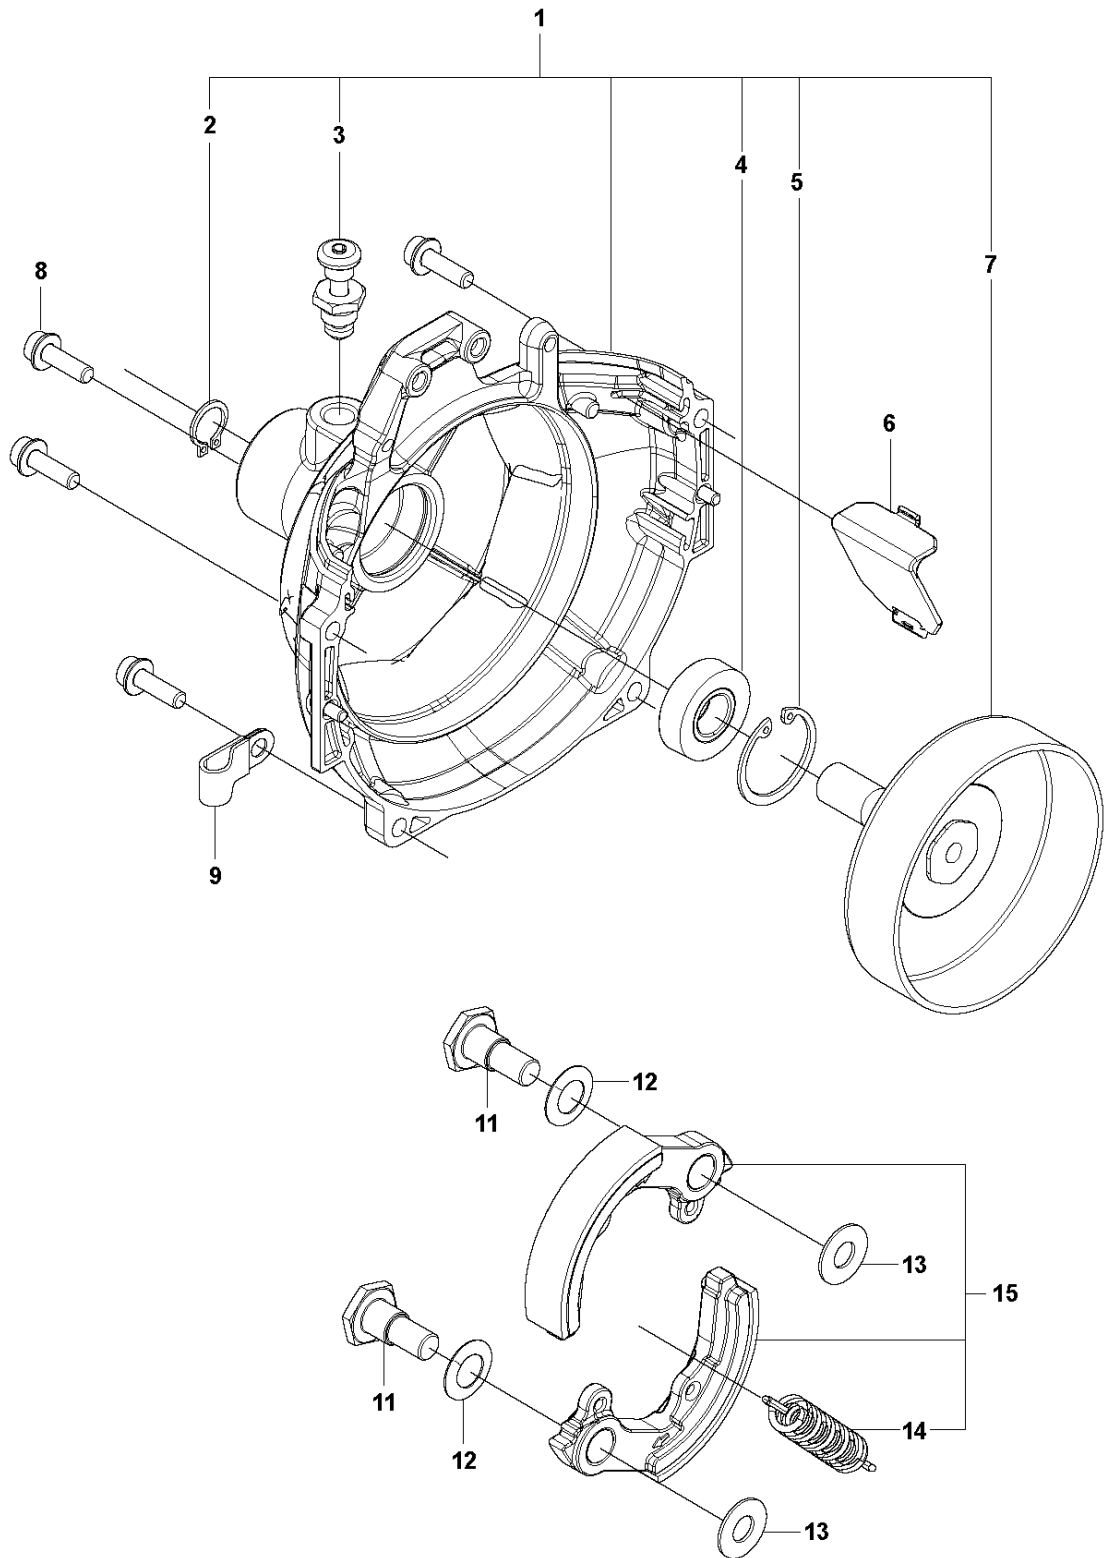

E 531 RB
CLUTCH

CLUTCH

531 RB

Ref	Part No	Description	Remark	QTY	KIT
1	521 74 33-01	HOUSING ASSY		1	
2	516 12 41-01	SNAP RING		1	1
3	512 52 70-01	STOPPER		1	1
4	529 26 98-01	BEARING		1	1
5	506 60 99-01	SNAP RING		1	1
6	505 30 04-01	PLATE		1	
7	591 44 36-01	DRUM		1	1
8	515 39 13-01	BOLT		4	
9	504 12 23-01	CLAMP		1	
11	505 29 78-01	SCREW		2	
12	505 29 81-01	WASHER		2	
13	505 29 80-01	WASHER		2	
14	513 37 16-01	SPRING		1	15
15	513 37 15-01	SHOE-C		1