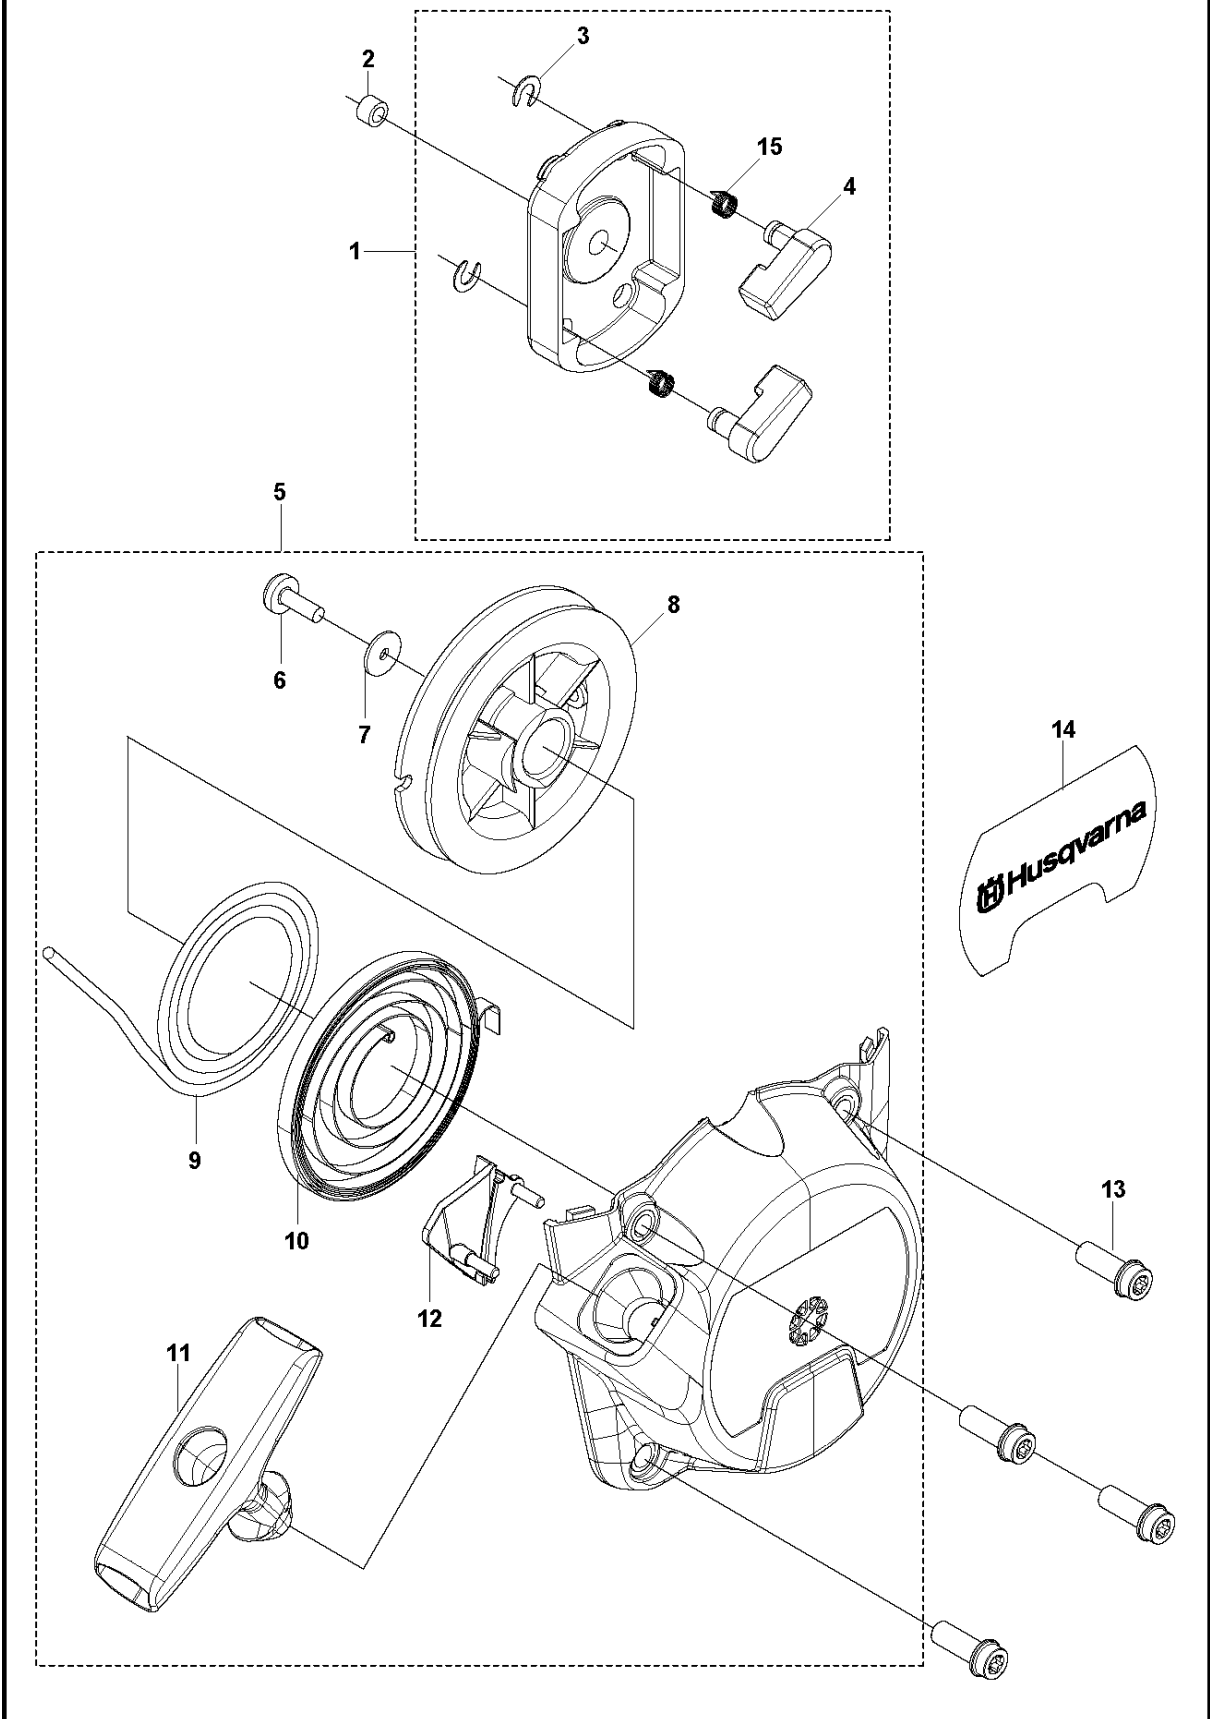

J1 531 RB
STARTER

STARTER

531 RB

Ref	Part No	Description	Remark	QTY	KIT
1	528 75 54-01	PULLEY	For Asia and LA	1	
2	505 30 46-01	COLLAR	For Asia and LA	1	
3	501 93 90-01	CLIP	For Asia and LA	2	1
4	501 93 91-01	STARTER PAWL	For Asia and LA	2	1
5	590 57 89-01	STARTER	For Asia and LA	1	
6	501 93 22-01	SCREW	For Asia and LA	1	5
7	501 93 17-01	WASHER	For Asia and LA	1	5
8	501 92 98-01	REEL	For Asia and LA	1	5
9	501 92 99-01	STARTER ROPE	For Asia and LA	1	5
10	501 93 52-01	SPRING	For Asia and LA	1	5
11	537 23 25-01	STARTER HANDLE	For Asia and LA	1	5
12	590 57 90-01	COVER	For Asia and LA	1	5
13	590 63 13-01	SCREW	For Asia and LA	4	
14	591 19 92-01	DECAL	For Asia and LA	1	
15	501 93 89-01	SPRING	For Asia and LA	2	1