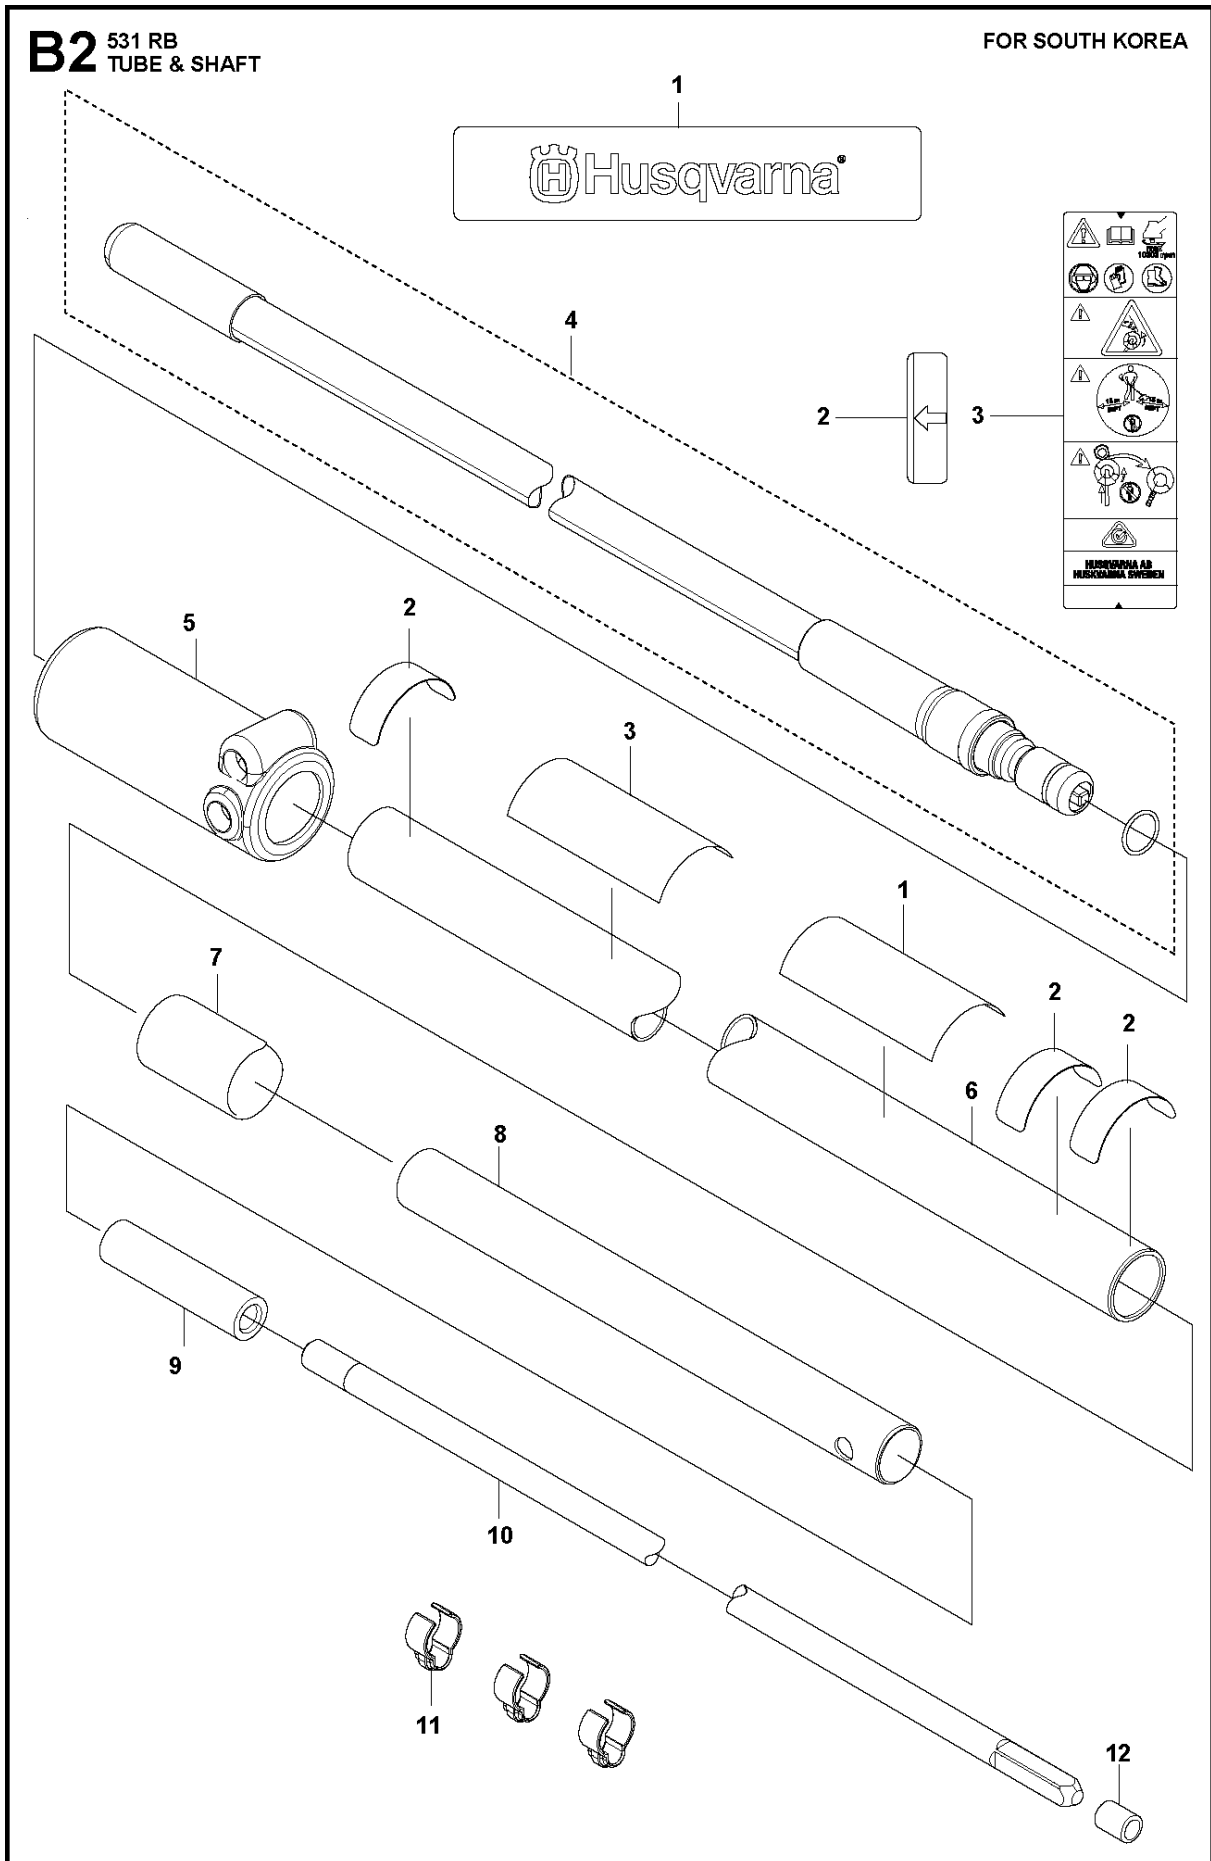

**B1** 531 RB  
TUBE & SHAFT

FOR ASIA AND LA

Ref	Part No	Description	Remark	QTY KIT
1	584 63 69-01	DECAL	For Asia and LA	1
2	505 29 58-01	LABEL	For Asia and LA	2
3	591 19 84-02	DECAL	For Asia and LA	1
4	527 30 55-01	SHAFT	For Asia and LA	1
5	521 66 96-01	PIPE-COMP	For Asia and LA	1
6	515 53 66-01	SHAFT	For Asia and LA	1
7	515 53 65-01	SHAFT	For Asia and LA	1
8	521 53 92-01	CLAMP	For Asia and LA	3

## TUBE &amp; SHAFT

531 RB

Ref	Part No	Description	Remark	QTY KIT
1	584 63 69-01	DECAL	For South Korea	1
2	505 29 58-01	LABEL	For South Korea	3
3	591 19 84-02	DECAL	For South Korea	1
4	570 21 85-01	FLEX-SHAFT-ASSY	For South Korea	1
5	589 78 87-01	COVER	For South Korea	1
6	570 21 86-02	PIPE ASSY	For South Korea	1
7	596 75 70-01	SPACER	For South Korea	1
8	515 63 12-01	SLEEVE	For South Korea	1
9	570 21 39-01	JOINT	For South Korea	1
10	515 53 65-01	SHAFT	For South Korea	1
11	521 53 92-01	CLAMP	For South Korea	3
12	515 51 30-01	SPACER	For South Korea	1