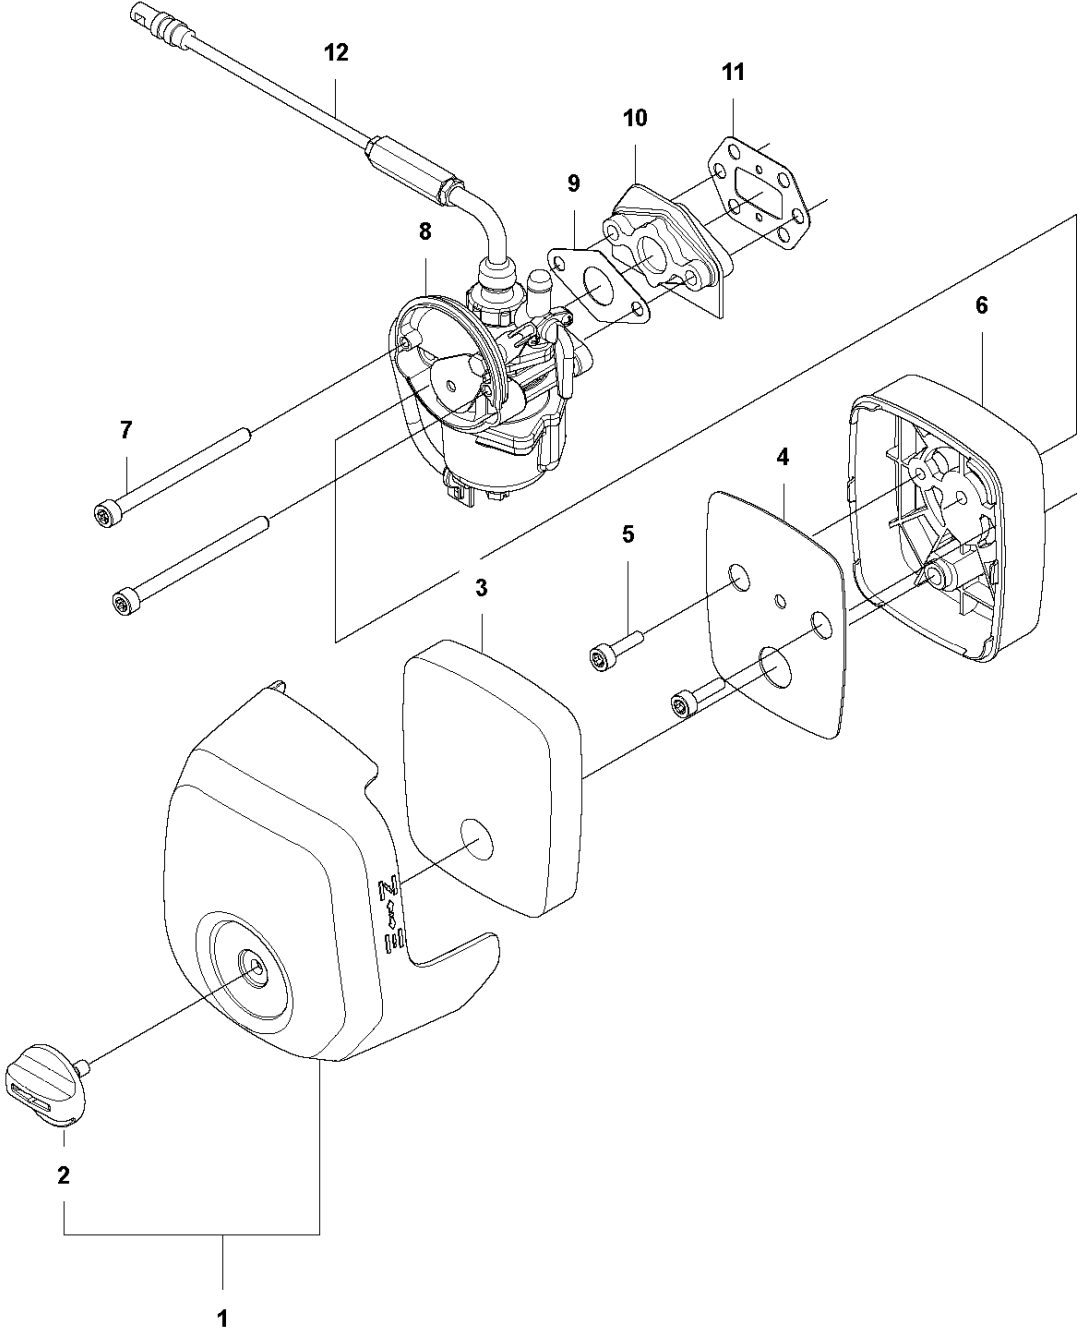

L 531 RB
CARBURETOR & AIRFILTER

CARBURETOR & AIR FILTER

531 RB

Ref	Part No	Description	Remark	QTY	KIT
1	596 49 21-01	FILTER COVER ASSY		1	
2	576 99 24-05	KNOB		1	1
3	596 25 75-01	AIR FILTER		1	
4	596 49 24-01	PLATE		1	
5	581 37 88-02	BOLT		2	
6	596 49 22-01	FILTER HOLDER		1	
7	586 49 66-01	BOLT		2	
8	512 27 26-01	CARBURETOR-A		1	
9	515 36 97-01	GASKET		1	
10	515 36 98-01	INSULATOR		1	
11	505 30 49-01	GASKET.INSU		1	
12	596 25 77-01	CABLE ASSY		1