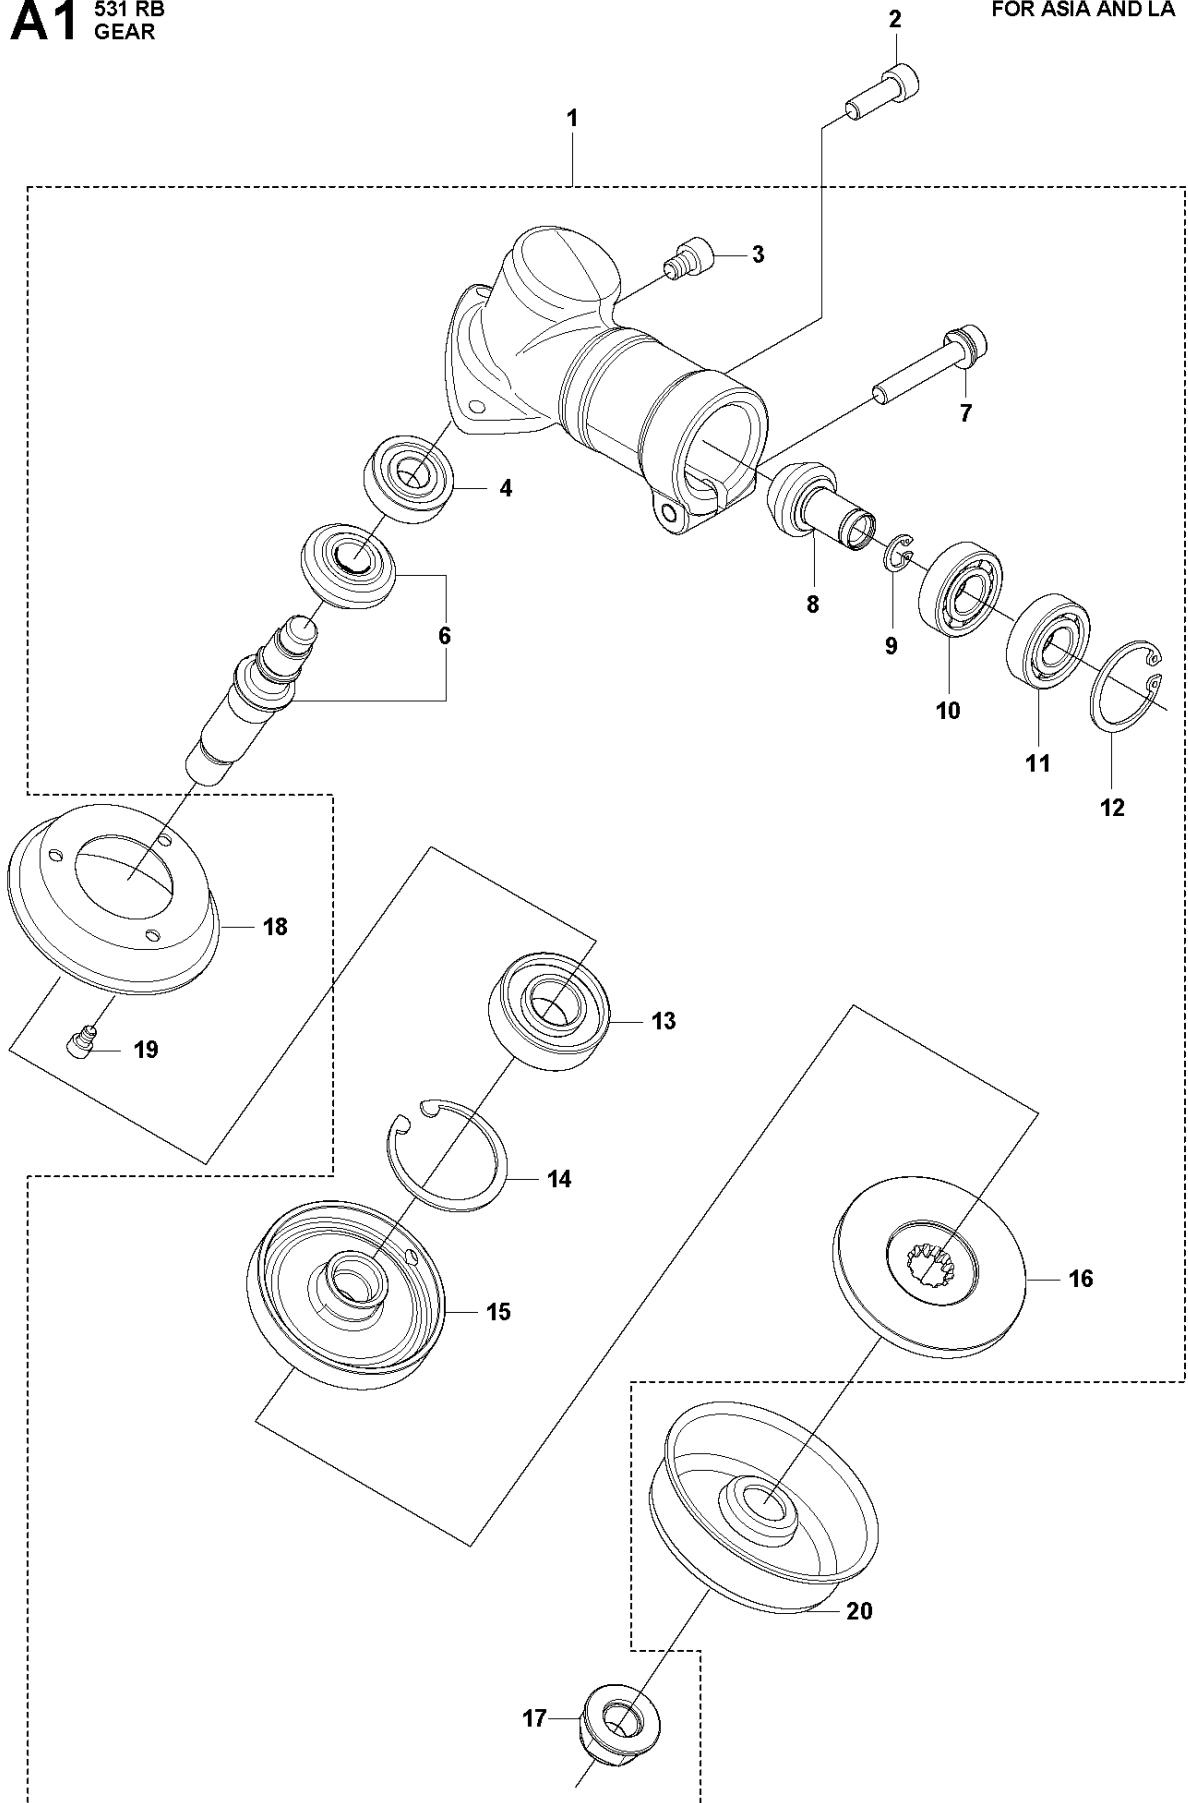

# SPARE PARTS LIST

BRUSHCUTTERS/CLEARING SAWS

531 RB

**A1** 531 RB  
GEAR

FOR ASIA AND LA

Ref	Part No	Description	Remark	QTY	KIT
1	527 30 58-01	GEARCASE ASSY	For Asia and LA	1	
2	521 51 52-01	SCREW	For Asia and LA	1	
3	512 56 85-01	BOLT	For Asia and LA	1	1
4	512 54 03-01	BEARING	For Asia and LA	1	1
6	527 30 57-01	SHAFT	For Asia and LA	1	1
7	510 44 99-01	BOLT	For Asia and LA	1	1
8	512 54 06-01	PINION	For Asia and LA	1	1
9	516 12 40-01	SNAP RING	For Asia and LA	1	1
10	512 54 07-01	BEARING	For Asia and LA	1	1
11	512 54 08-01	BEARING	For Asia and LA	1	1
12	516 12 55-01	SNAP RING	For Asia and LA	1	1
13	510 56 97-01	BEARING	For Asia and LA	1	1
14	504 12 10-01	SNAP RING	For Asia and LA	1	1
15	515 53 74-01	HOLDER	For Asia and LA	1	1
16	515 53 75-01	HOLDER	For Asia and LA	1	1
17	521 80 40-01	NUT	For Asia and LA	1	1
18	515 53 80-01	COVER	For Asia and LA	1	
19	581 49 98-01	BOLT	For Asia and LA	3	
20	521 65 59-01	COVER	For Asia and LA	1	

**A2** 531 RB  
GEAR

FOR SOUTH KOREA

Ref	Part No	Description	Remark	QTY	KIT
1	570 21 88-01	GEARCASE-ASSY	For South Korea	1	
2	597 58 74-01	BOLT	For South Korea	1	1
3	570 03 51-01	BOLT	For South Korea	1	1
4	570 03 58-01	BOLT	For South Korea	1	1
5	597 58 40-01	BEARING	For South Korea	1	1
6	570 21 42-01	GEAR	For South Korea	1	1
7	570 21 46-01	SHAFT	For South Korea	1	1
8	570 03 64-01	BEARING	For South Korea	1	1
9	597 58 43-01	RING	For South Korea	1	1
10	570 21 44-01	PINION	For South Korea	1	1
11	597 58 42-01	BEARING	For South Korea	2	1
13	597 58 44-01	RING	For South Korea	1	1
14	570 03 67-01	RING	For South Korea	1	1
15	570 21 31-01	NUT	For South Korea	1	1
16	502 70 63-01	HOLDER	For South Korea	1	1
17	570 21 45-01	HOLDER	For South Korea	1	1
18	570 21 89-01	COVER	For South Korea	1	
19	597 58 75-01	NUT	For South Korea	1	