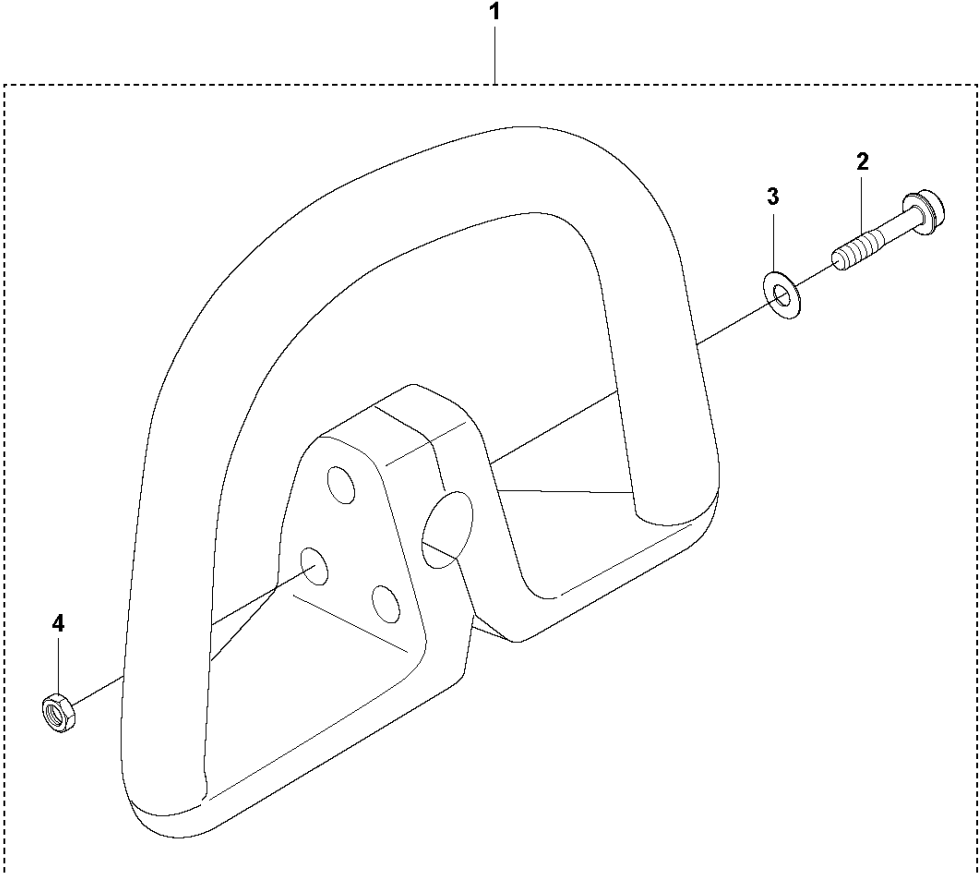

C1 531 RB
HANDLEBAR

FOR ASIA AND LA

Ref	Part No	Description	Remark	QTY	KIT
1	512 54 09-01	HANDLE ASSY	For Asia and LA	1	
2	510 46 21-01	SCREW	For Asia and LA	3	1
3	510 48 89-01	WASHER	For Asia and LA	3	1
4	505 17 23-01	NUT	For Asia and LA	3	1