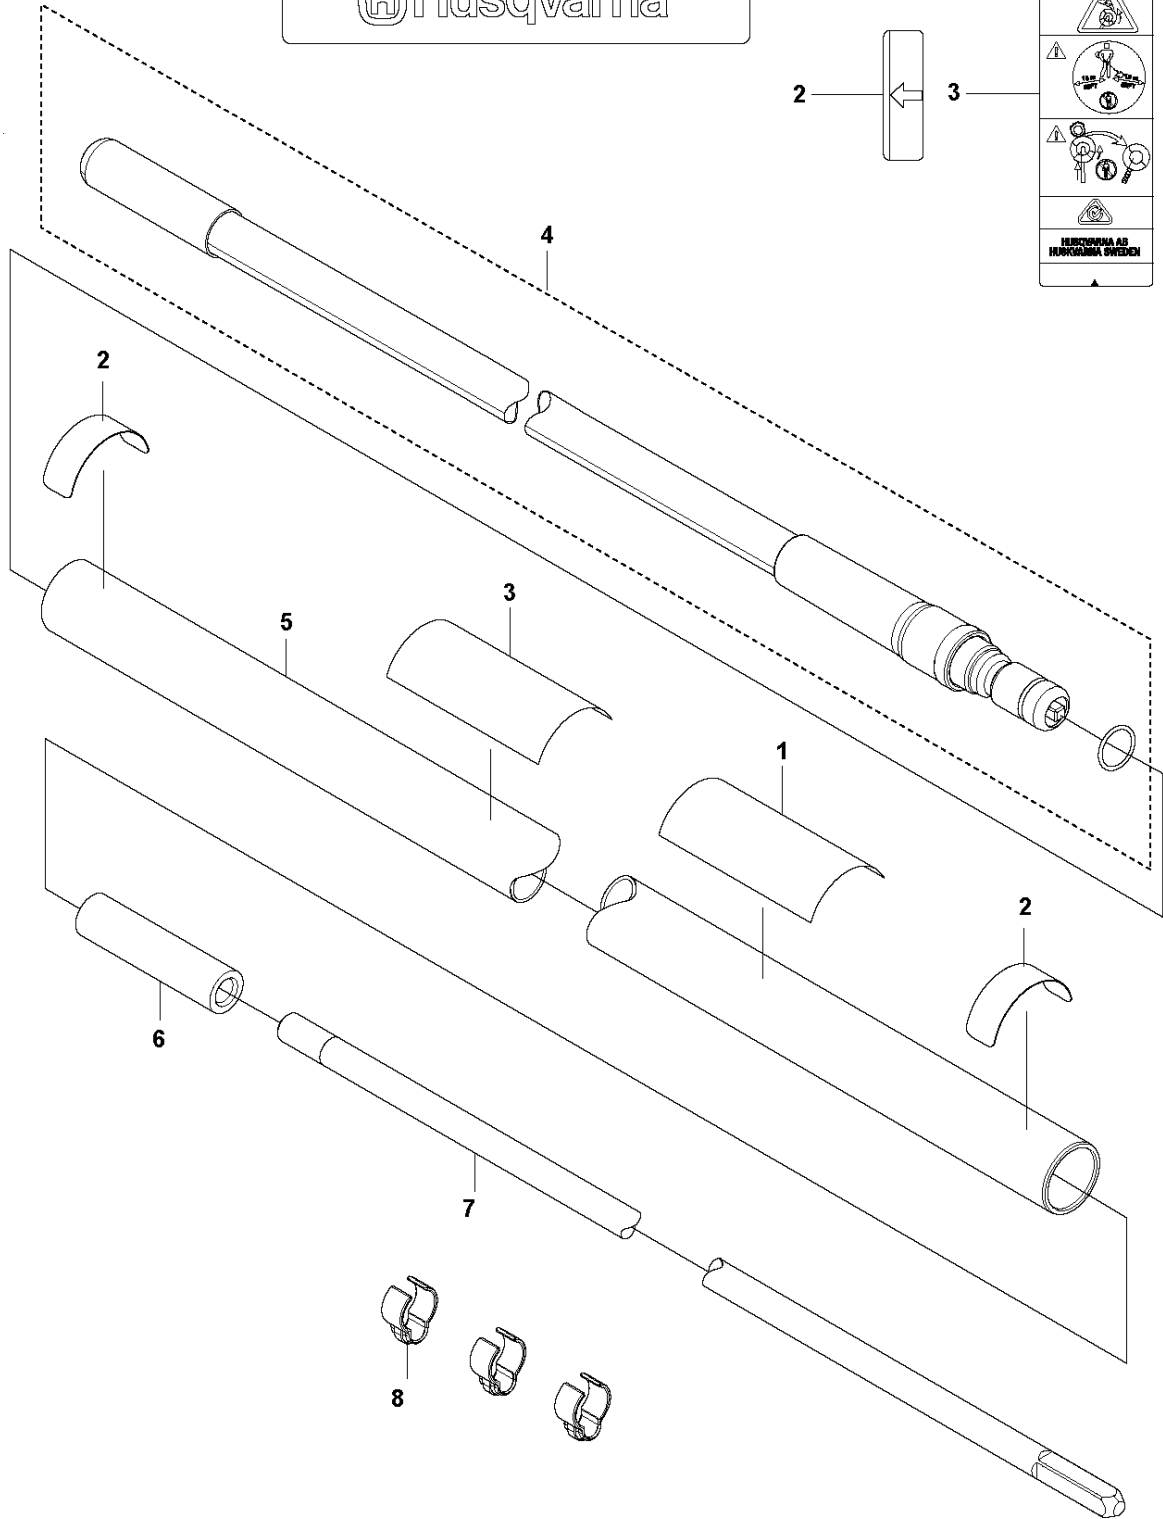

B1 531 RB
TUBE & SHAFT

FOR ASIA AND LA

Ref	Part No	Description	Remark	QTY KIT
1	584 63 69-01	DECAL	For Asia and LA	1
2	505 29 58-01	LABEL	For Asia and LA	2
3	591 19 84-02	DECAL	For Asia and LA	1
4	527 30 55-01	SHAFT	For Asia and LA	1
5	521 66 96-01	PIPE-COMP	For Asia and LA	1
6	515 53 66-01	SHAFT	For Asia and LA	1
7	515 53 65-01	SHAFT	For Asia and LA	1
8	521 53 92-01	CLAMP	For Asia and LA	3