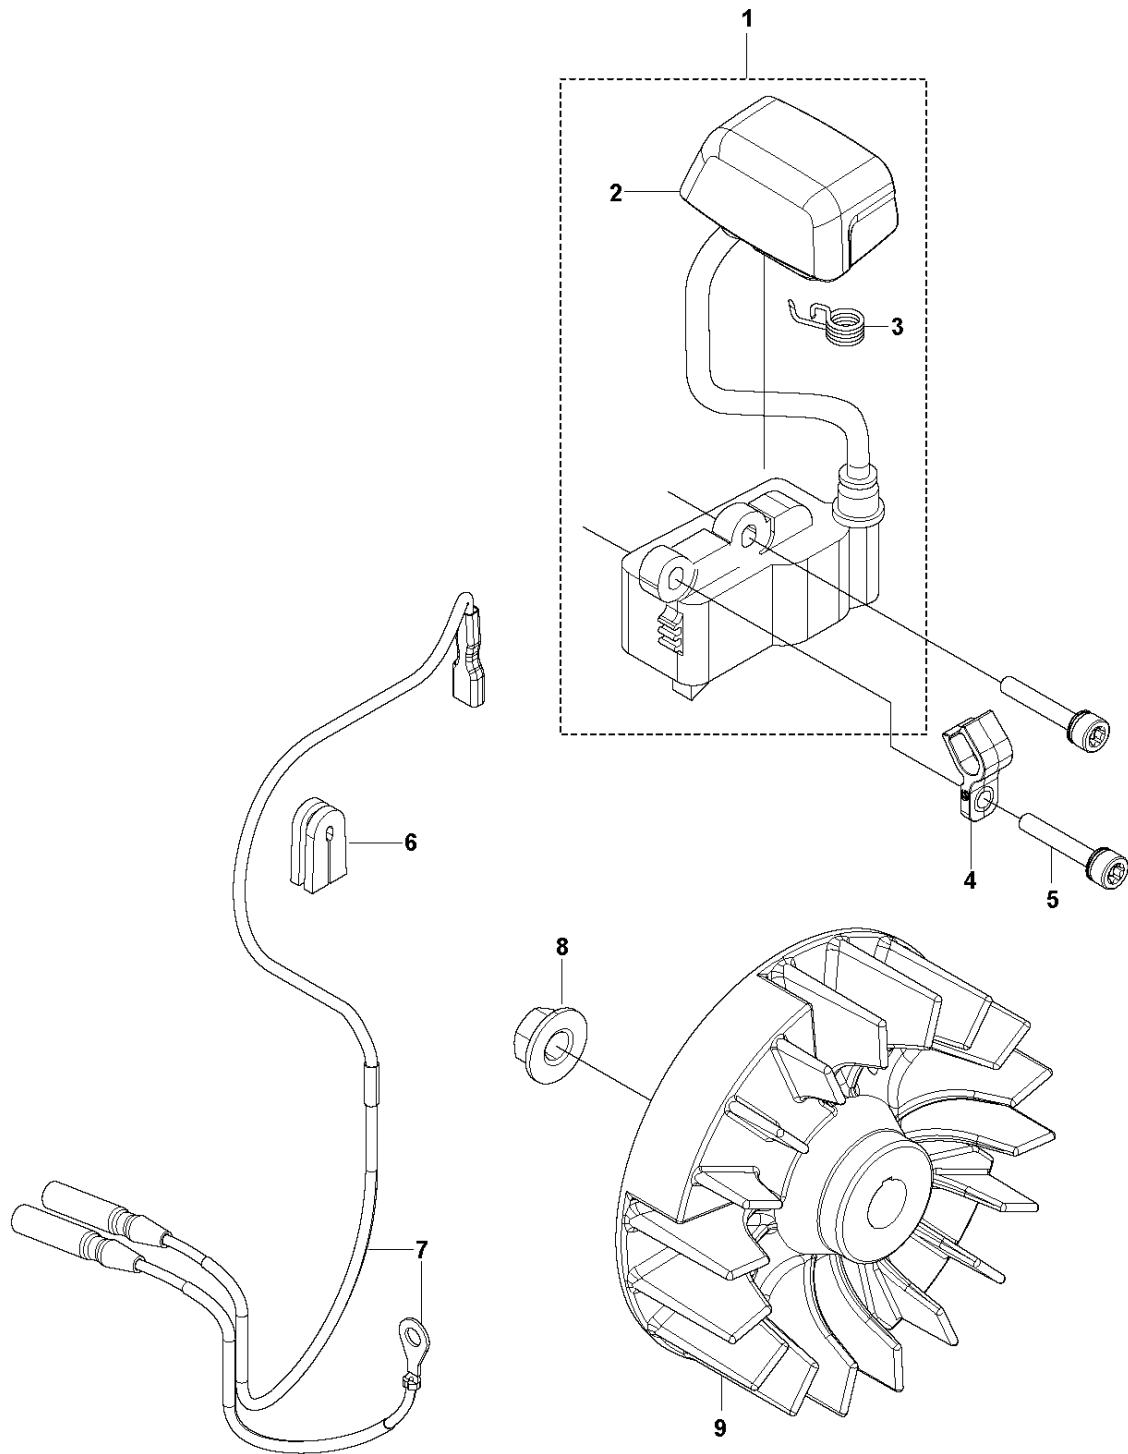

F 531 RB
IGNITION SYSTEM

IGNITION SYSTEM

531 RB

Ref	Part No	Description	Remark	QTY	KIT
1	596 72 97-01	IGNITION MODULE		1	
2	590 57 82-01	SPARK PLUG CAP		1	1
3	592 73 98-01	SPRING		1	1
4	596 57 46-01	CLAMP		1	
5	521 51 58-01	BOLT		2	
6	593 73 26-01	GROMMET		1	
7	596 25 79-01	CORD		1	
8	504 11 80-01	NUT		1	
9	521 74 34-01	ROTOR		1