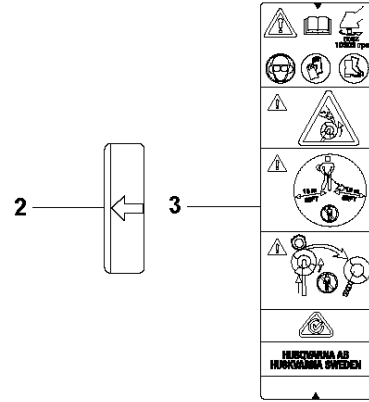

B1 531 RB
TUBE & SHAFT

FOR ASIA AND LA

Ref	Part No	Description	Remark	QTY KIT
1	584 63 69-01	DECAL	For Asia and LA	1
2	505 29 58-01	LABEL	For Asia and LA	2
3	591 19 84-02	DECAL	For Asia and LA	1
4	527 30 55-01	SHAFT	For Asia and LA	1
5	521 66 96-01	PIPE-COMP	For Asia and LA	1
6	515 53 66-01	SHAFT	For Asia and LA	1
7	515 53 65-01	SHAFT	For Asia and LA	1
8	521 53 92-01	CLAMP	For Asia and LA	3