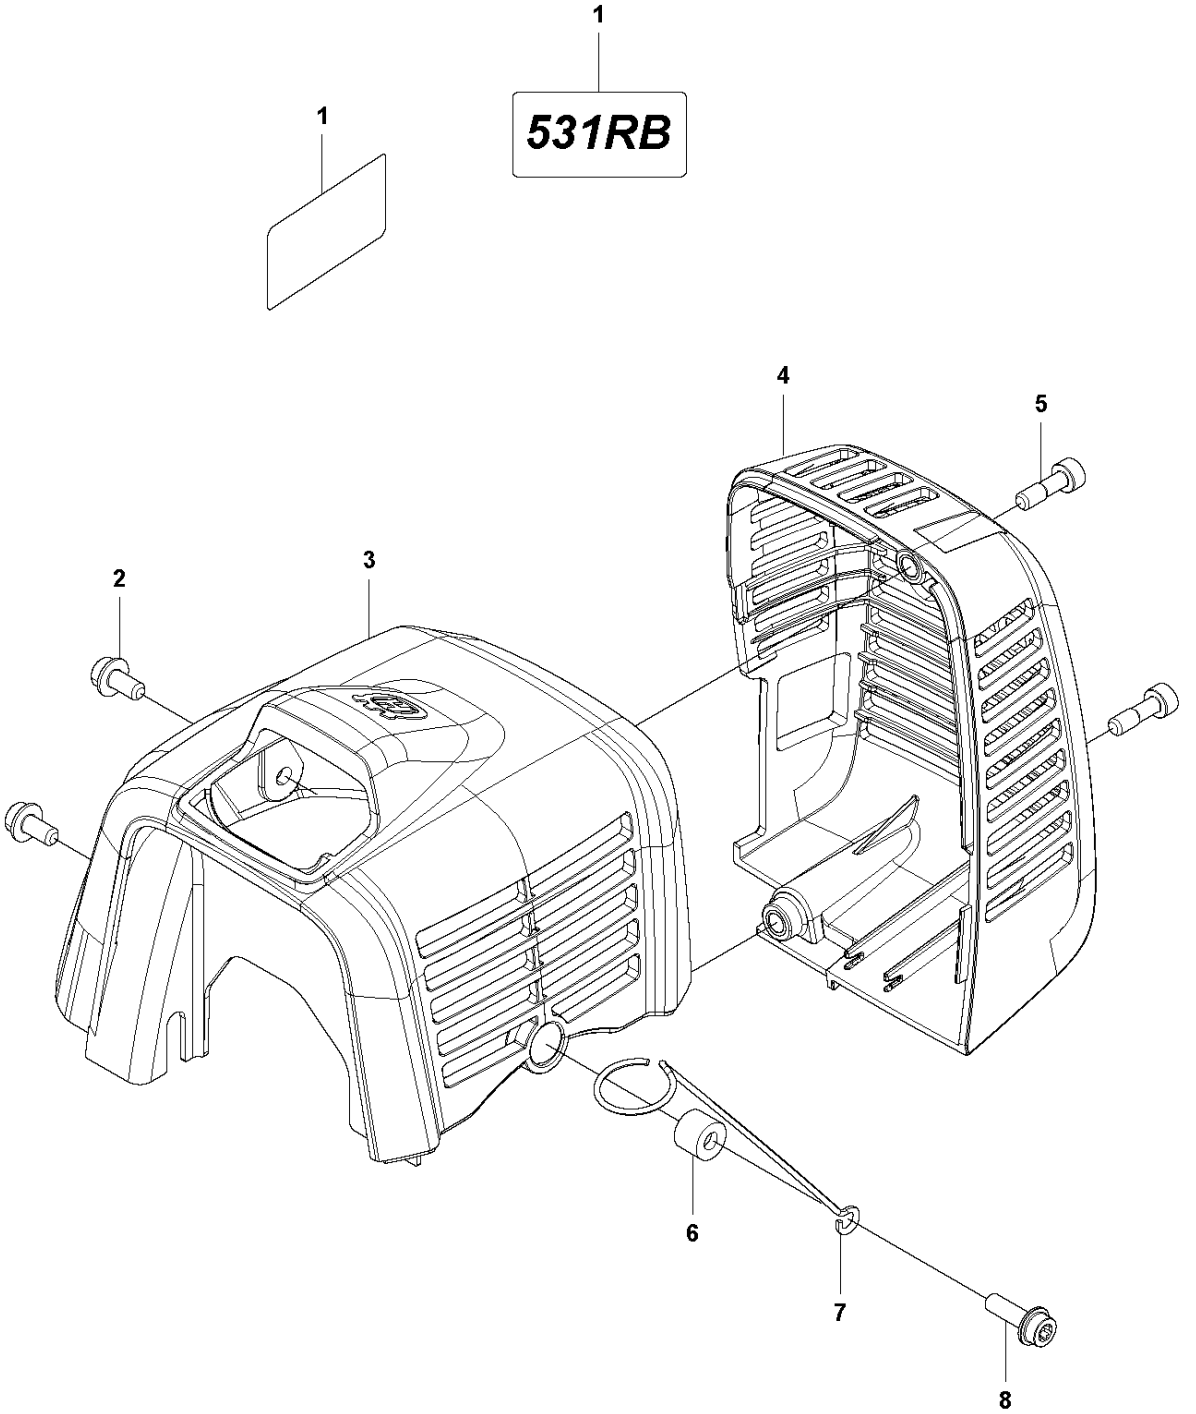

G 531 RB
CYLINDER COVER

CYLINDER COVER

531 RB

Ref	Part No	Description	Remark	QTY KIT
1	591 20 01-05	DECAL		1
2	594 05 78-01	SCREW		2
3	590 57 86-01	CYLINDER COVER		1
4	590 57 85-02	MUFFLER COVER		1
5	591 35 84-01	SCREW		2
6	596 25 76-01	BUSHING		1
7	596 49 25-01	GUIDE		1
8	515 39 13-01	BOLT		1