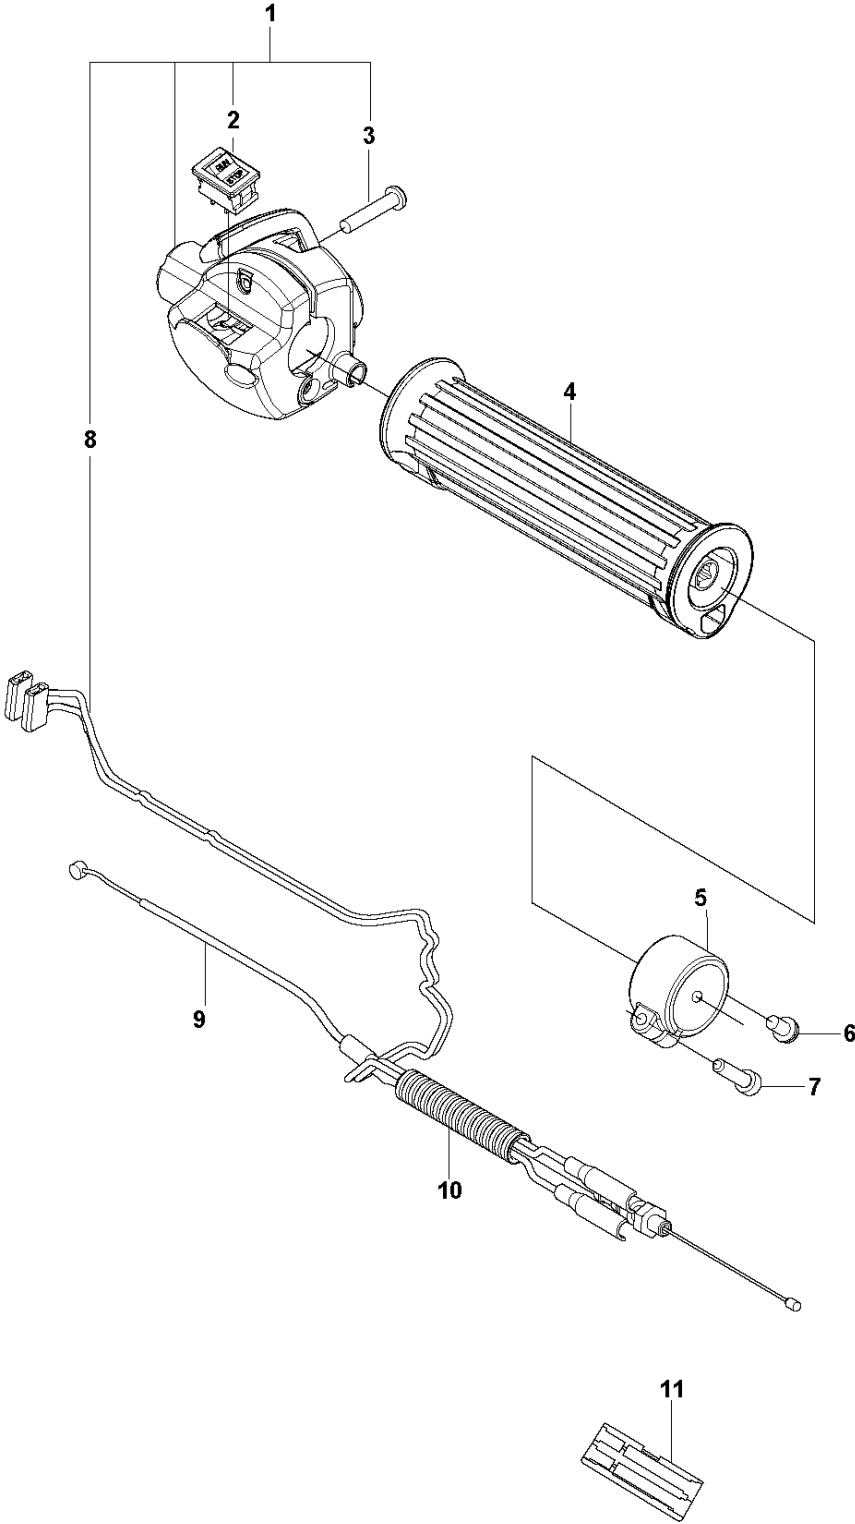

## THROTTLE CONTROLS

531 RB

Ref	Part No	Description	Remark	QTY KIT
1	511 63 97-01	GRIP	For LA	1
2	596 77 40-01	LEVER ASSY	For LA	1
3	588 23 46-02	CORD	For LA	2
4	596 25 78-01	CABLE ASSY	For LA	1
5	588 23 33-01	TUBE	For LA	1
6	515 53 67-01	CLAMP	For LA	1
7	529 26 81-01	BOLT	For LA	1
8	506 68 90-01	BOLT	For LA	1
9	521 52 86-01	JOINT	For LA	1

## THROTTLE CONTROLS

531 RB

Ref	Part No	Description	Remark	QTY	KIT
1	588 23 29-01	LEVER	For Asia	1	
1	529 26 08-02	LEVER ASSY	For South Korea	1	
2	586 24 68-01	STOP SWITCH	For Asia	1	1
2	521 85 16-01	SWITCH	For South Korea	1	1
3	510 48 08-01	SCREW	For Asia	1	1
3	510 48 08-01	SCREW	For South Korea	1	1
4	511 63 97-01	GRIP	For Asia	1	
4	514 39 43-01	GRIP	For South Korea	1	
5	515 53 67-01	CLAMP	For Asia	1	
5	570 21 28-01	CLAMP	For South Korea	1	
6	529 26 81-01	BOLT	For Asia	1	
6	589 78 85-01	SCREW	For South Korea	1	
7	506 68 90-01	BOLT	For Asia	1	
7	589 78 84-01	BOLT	For South Korea	1	
8	588 23 46-01	CORD	For Asia	2	1
8	588 23 46-03	CORD	For South Korea	2	1
9	596 25 78-01	CABLE ASSY	For Asia	1	
9	596 25 78-01	CABLE ASSY	For South Korea	1	
10	588 23 33-01	TUBE	For Asia	1	
10	588 23 33-02	TUBE	For South Korea	1	
11	521 52 86-01	JOINT	For Asia	1	
11	521 52 86-01	JOINT	For South Korea	1	