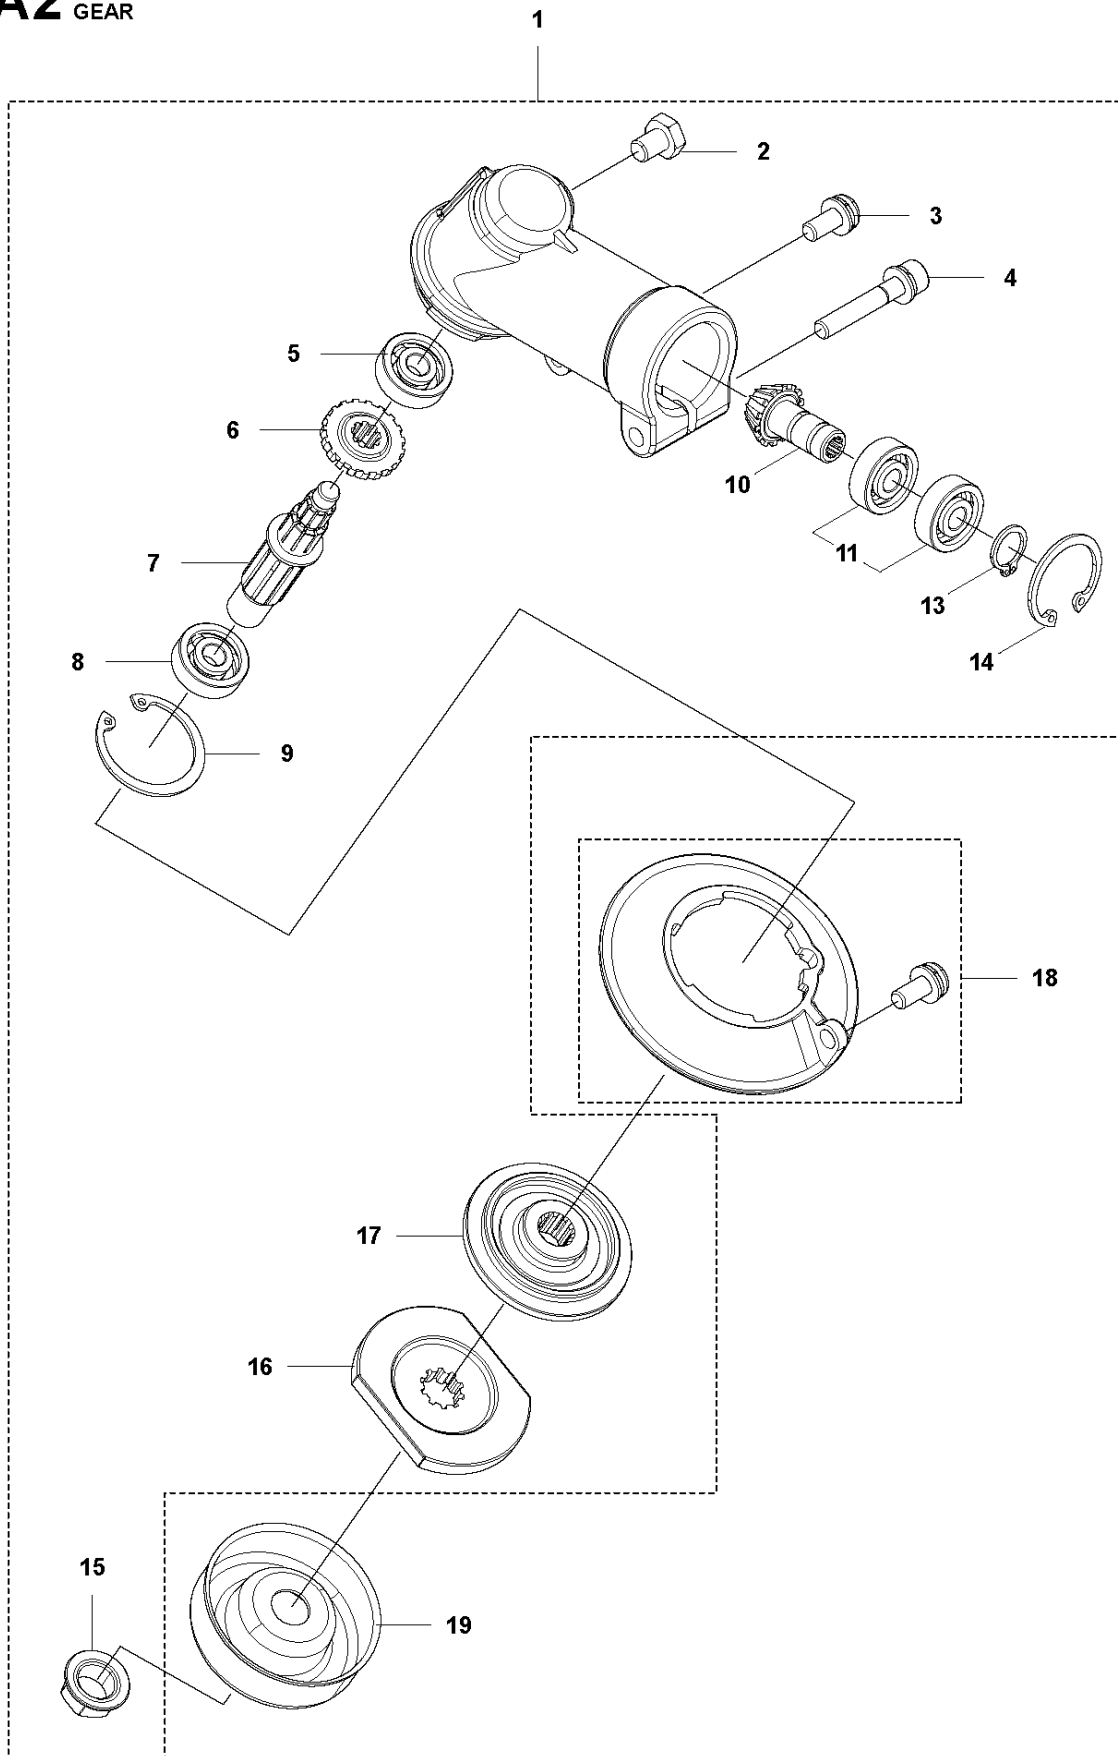

# SPARE PARTS LIST

BRUSHCUTTERS/CLEARING SAWS

531 RB

**A1** 531 RB  
GEAR

FOR ASIA AND LA

Ref	Part No	Description	Remark	QTY	KIT
1	527 30 58-01	GEARCASE ASSY	For Asia and LA	1	
2	521 51 52-01	SCREW	For Asia and LA	1	
3	512 56 85-01	BOLT	For Asia and LA	1	1
4	512 54 03-01	BEARING	For Asia and LA	1	1
6	527 30 57-01	SHAFT	For Asia and LA	1	1
7	510 44 99-01	BOLT	For Asia and LA	1	1
8	512 54 06-01	PINION	For Asia and LA	1	1
9	516 12 40-01	SNAP RING	For Asia and LA	1	1
10	512 54 07-01	BEARING	For Asia and LA	1	1
11	512 54 08-01	BEARING	For Asia and LA	1	1
12	516 12 55-01	SNAP RING	For Asia and LA	1	1
13	510 56 97-01	BEARING	For Asia and LA	1	1
14	504 12 10-01	SNAP RING	For Asia and LA	1	1
15	515 53 74-01	HOLDER	For Asia and LA	1	1
16	515 53 75-01	HOLDER	For Asia and LA	1	1
17	521 80 40-01	NUT	For Asia and LA	1	1
18	515 53 80-01	COVER	For Asia and LA	1	
19	581 49 98-01	BOLT	For Asia and LA	3	
20	521 65 59-01	COVER	For Asia and LA	1	

**A2** 531 RB  
GEAR

FOR SOUTH KOREA

Ref	Part No	Description	Remark	QTY	KIT
1	570 21 88-01	GEARCASE-ASSY	For South Korea	1	
2	597 58 74-01	BOLT	For South Korea	1	1
3	570 03 51-01	BOLT	For South Korea	1	1
4	570 03 58-01	BOLT	For South Korea	1	1
5	597 58 40-01	BEARING	For South Korea	1	1
6	570 21 42-01	GEAR	For South Korea	1	1
7	570 21 46-01	SHAFT	For South Korea	1	1
8	570 03 64-01	BEARING	For South Korea	1	1
9	597 58 43-01	RING	For South Korea	1	1
10	570 21 44-01	PINION	For South Korea	1	1
11	597 58 42-01	BEARING	For South Korea	2	1
13	597 58 44-01	RING	For South Korea	1	1
14	570 03 67-01	RING	For South Korea	1	1
15	570 21 31-01	NUT	For South Korea	1	1
16	502 70 63-01	HOLDER	For South Korea	1	1
17	570 21 45-01	HOLDER	For South Korea	1	1
18	570 21 89-01	COVER	For South Korea	1	
19	597 58 75-01	NUT	For South Korea	1	