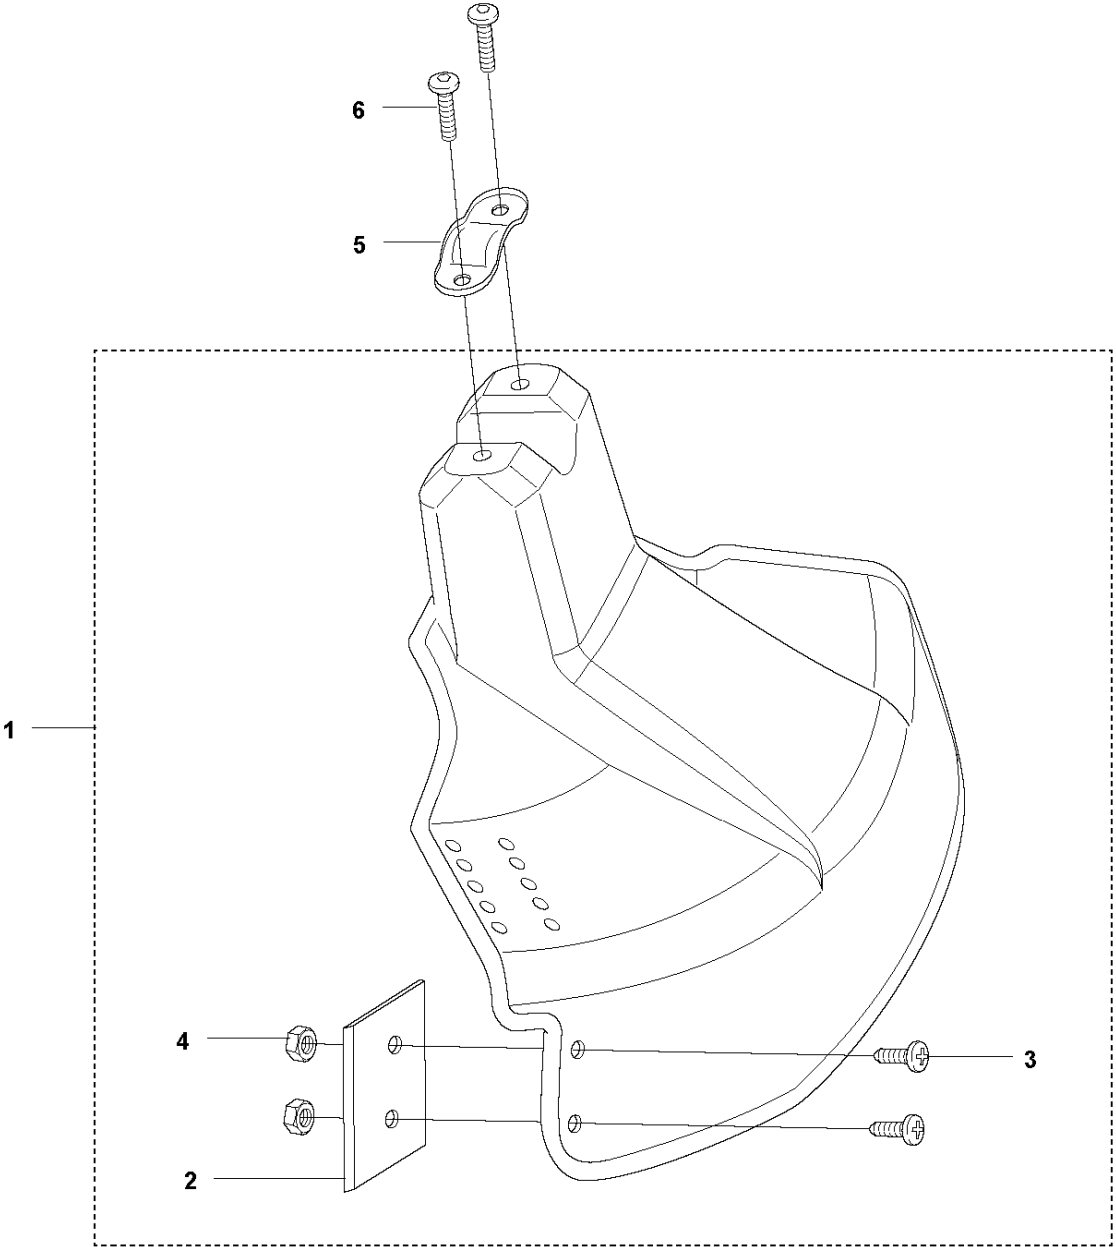

ACCESSORIES

531 RB

Ref	Part No	Description	Remark	QTY KIT
1	576 59 07-01	BOLT	For Asia and LA	2
2	514 36 86-01	CLAMP	For Asia and LA	1
3	577 32 97-01	GUARD	For Asia and LA	1
4	537 12 99-04	BAR COVER	For Asia and LA	2

R3 531 RB
ACCESSORIES

FOR SOUTH KOREA