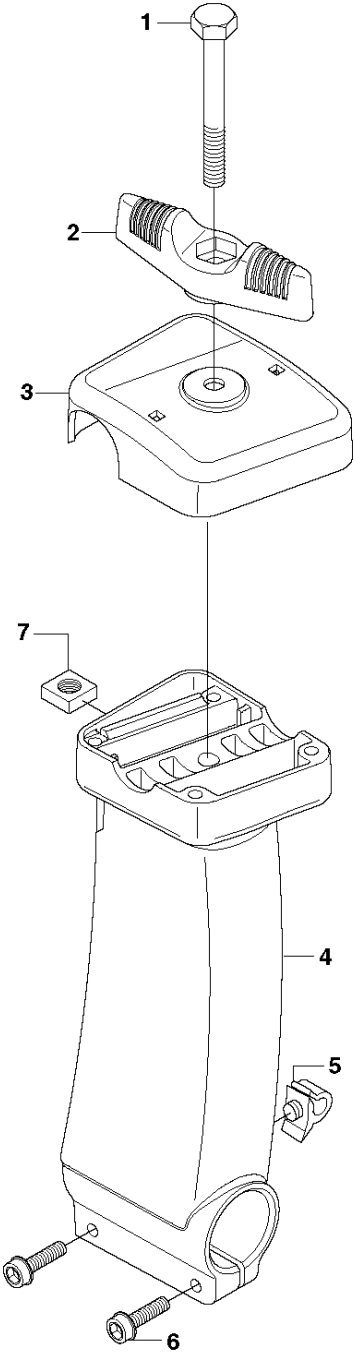

SPARE PARTS LIST

BRUSHCUTTERS/CLEARING SAWS

535 RX

A 535 RX, 535 RJ, 535 RXT, 535 LS
BEVEL GEAR

BEVEL GEAR

535 RX

Ref	Part No	Description	Remark	QTY	KIT
1	537 18 95-01	SCREW		1	
2	503 20 02-10	SCREW IHSCFM		1	20
3	544 08 76-01	CLAMP		1	20
4	537 14 74-01	MAGNET		1	20
5	503 20 15-01	SCREW		1	16
6	537 29 59-02	GEAR HOUSING		1	16
7	738 21 99-00	BALL BEARING		1	16
8	503 20 03-25	SCREW IHSCFM		2	16
9	738 21 01-10	BALL BEARING		1	
10	738 21 01-12	BALL BEARING		1	16
11	735 31 28-10	CIRCLIP		1	16
12	735 31 14-00	CIRCLIP		1	16
13	505 13 33-01	SPARE PARTS KIT	535 RX, 535 RXT	1	16
13	505 13 34-01	SPARE PARTS KIT	535 RJ, 535 LS	1	16
14	503 25 28-01	BALL BEARING		1	16
15	735 31 31-10	CIRCLIP		1	16
16	544 21 64-01	GEAR	535 RX, 535 RXT	1	16
16	537 29 58-02	BEVEL GEAR	535 RJ, 535 LS	1	
17	537 35 14-02	DRIVER	"(1")"	1	
18	537 34 35-01	SUPPORT FLANGE		1	
19	502 29 11-01	BLADE NUT		1	
20	574 30 68-01	CLAMP		1	

B1 535 RX, 535 RXT
SHAFT

SHAFT

535 RX

Ref	Part No	Description	Remark	QTY KIT	
1	501 91 97-01	TUBE ASSY	535 RX, 535 RXT	1	
2	537 36 02-02	SPACER		1	1
3	537 21 41-01	TUBE	Ø = 28mm, L = 1483mm	1	1
4	537 36 02-01	SPACER		1	1
5	537 31 39-01	GUIDE	Ø = 9mm, L = 1400mm	1	1
6	537 35 52-01	DRIVE SHAFT	Ø = 8mm, L = 1527mm	1	
7	505 13 71-01	WEAR PROTECTION		1	
8	505 13 72-01	WEAR PROTECTION		1	
9	505 16 09-01	LOOP	535 RXT	1	
9	537 34 98-01	LOOP	535 RX	1	
10	537 13 04-02	KNOB		1	
11	537 35 01-01	LOOP		1	9
12	725 23 39-51	SCREW EHHM	535 RXT	1	
12	725 23 31-51	SCREW	535 RX	1	
13	537 37 61-01	WIRING	535 RX	1	
14	503 21 75-16	SCREW IHSCFT		1	
15	589 29 51-01	LABEL		1	
16	503 20 07-78	SCREW IHSCFM		2	
17	537 38 72-01	SNAP LOCKING		2	

C1 535 RX
TOWER

TOWER

535 RX

Ref	Part No	Description	Remark	QTY KIT
1	725 23 82-85	SCREW EHHM		1
2	503 87 90-01	KNOB		1
3	537 37 63-01	COVER		1
4	537 40 26-03	BRACKET		1
5	502 28 61-01	CLIP		1
6	725 53 31-65	SCREW IHSCM		2
7	502 19 71-01	SQUARE NUT		1