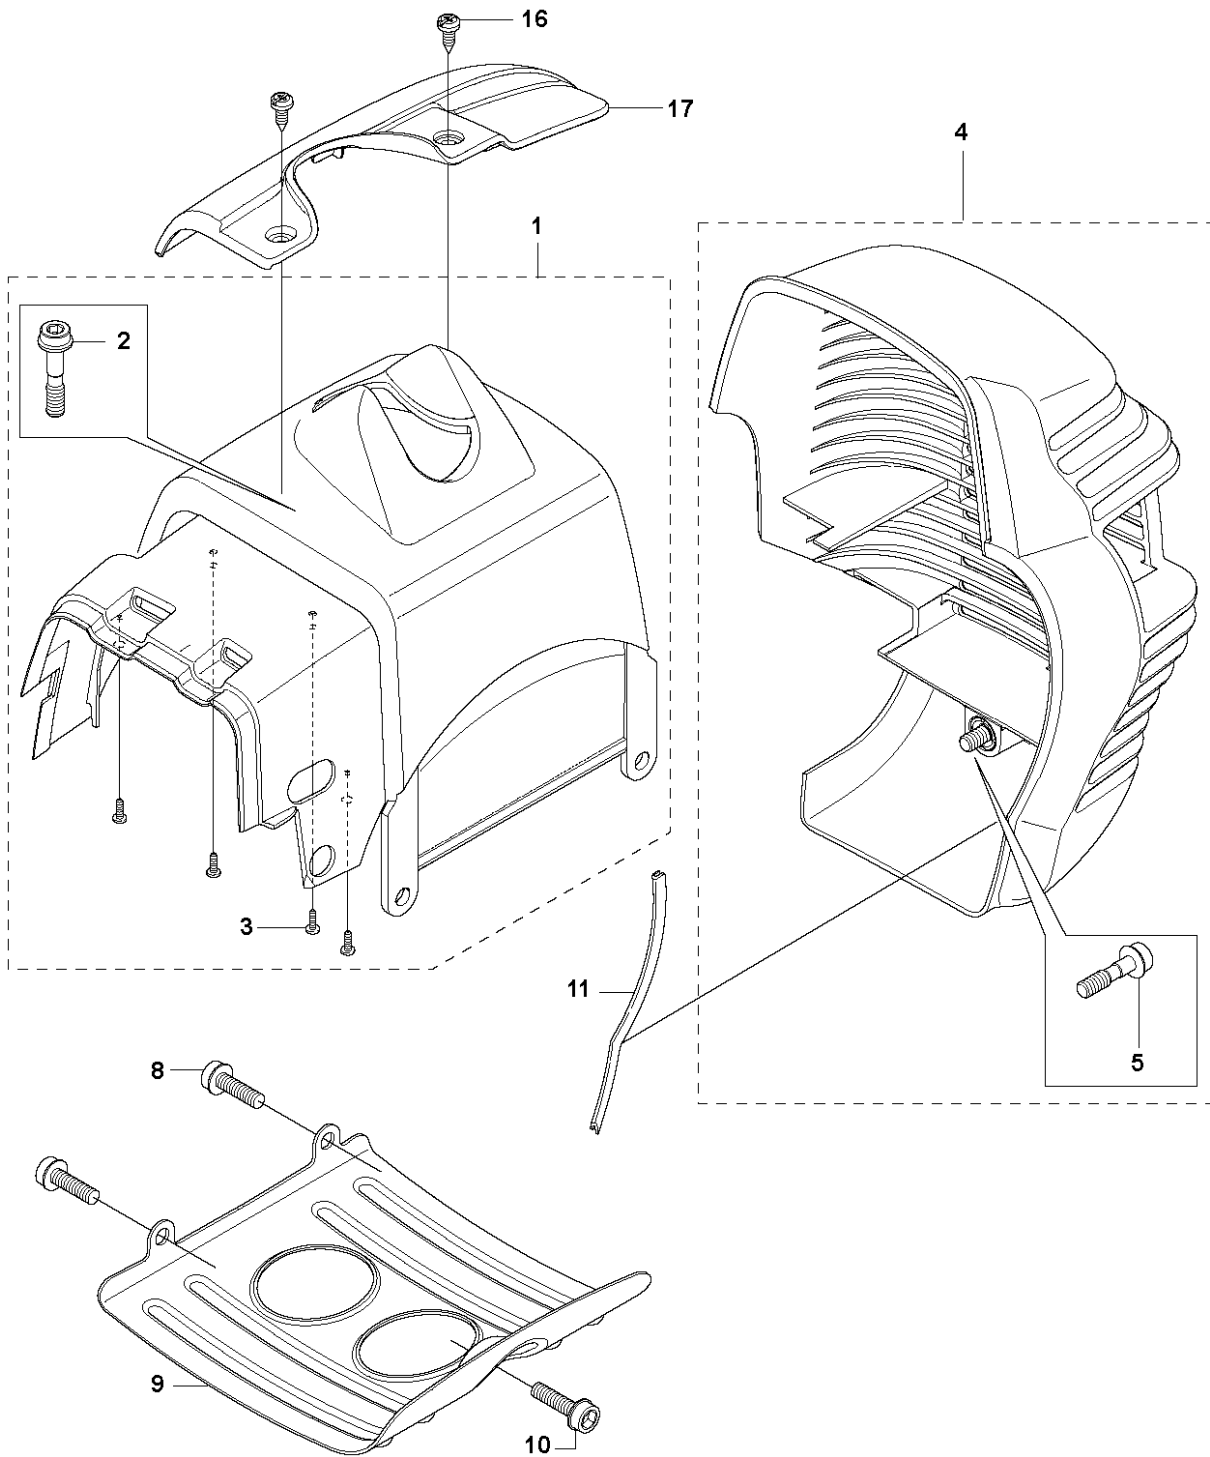

G 535 RX, 535 RJ, 535 RXT, 535 LS
CYLINDER COVER

- 12 — T
- 13 — —
- 14 — I
- 15 — L

CYLINDER COVER

535 RX

Ref	Part No	Description	Remark	QTY	KIT
1	544 16 01-03	CYLINDER COVER	Spare part incl. Screws Pos. 2	1	
2	573 99 43-04	SCREW IHSCFMO	Captive screws	1	1
3	503 21 29-10	SCREW CCRPANT		4	1
4	537 42 51-02	HEAT PROTECTOR	Spare part incl. Screws Pos. 5	1	
5	574 47 70-03	SCREW IHSCFMO	Captive screws	1	4
8	503 21 75-16	SCREW IHSCFT		2	
9	537 35 72-01	PROTECTIVE PLATE		1	
10	503 21 75-16	SCREW IHSCFT		1	
11	544 02 98-01	BAR		1	
12	576 99 86-10	LABEL	535 RXT	1	
13	576 99 86-11	LABEL	535 RX	1	
14	576 99 86-12	LABEL	535 RJ	1	
15	576 99 86-13	LABEL	535 LS	1	
16	503 21 35-02	SCREW	535 RJ, 535 LS	2	
17	502 43 39-01	ARM PROTECTION	535 RJ, 535 LS	1