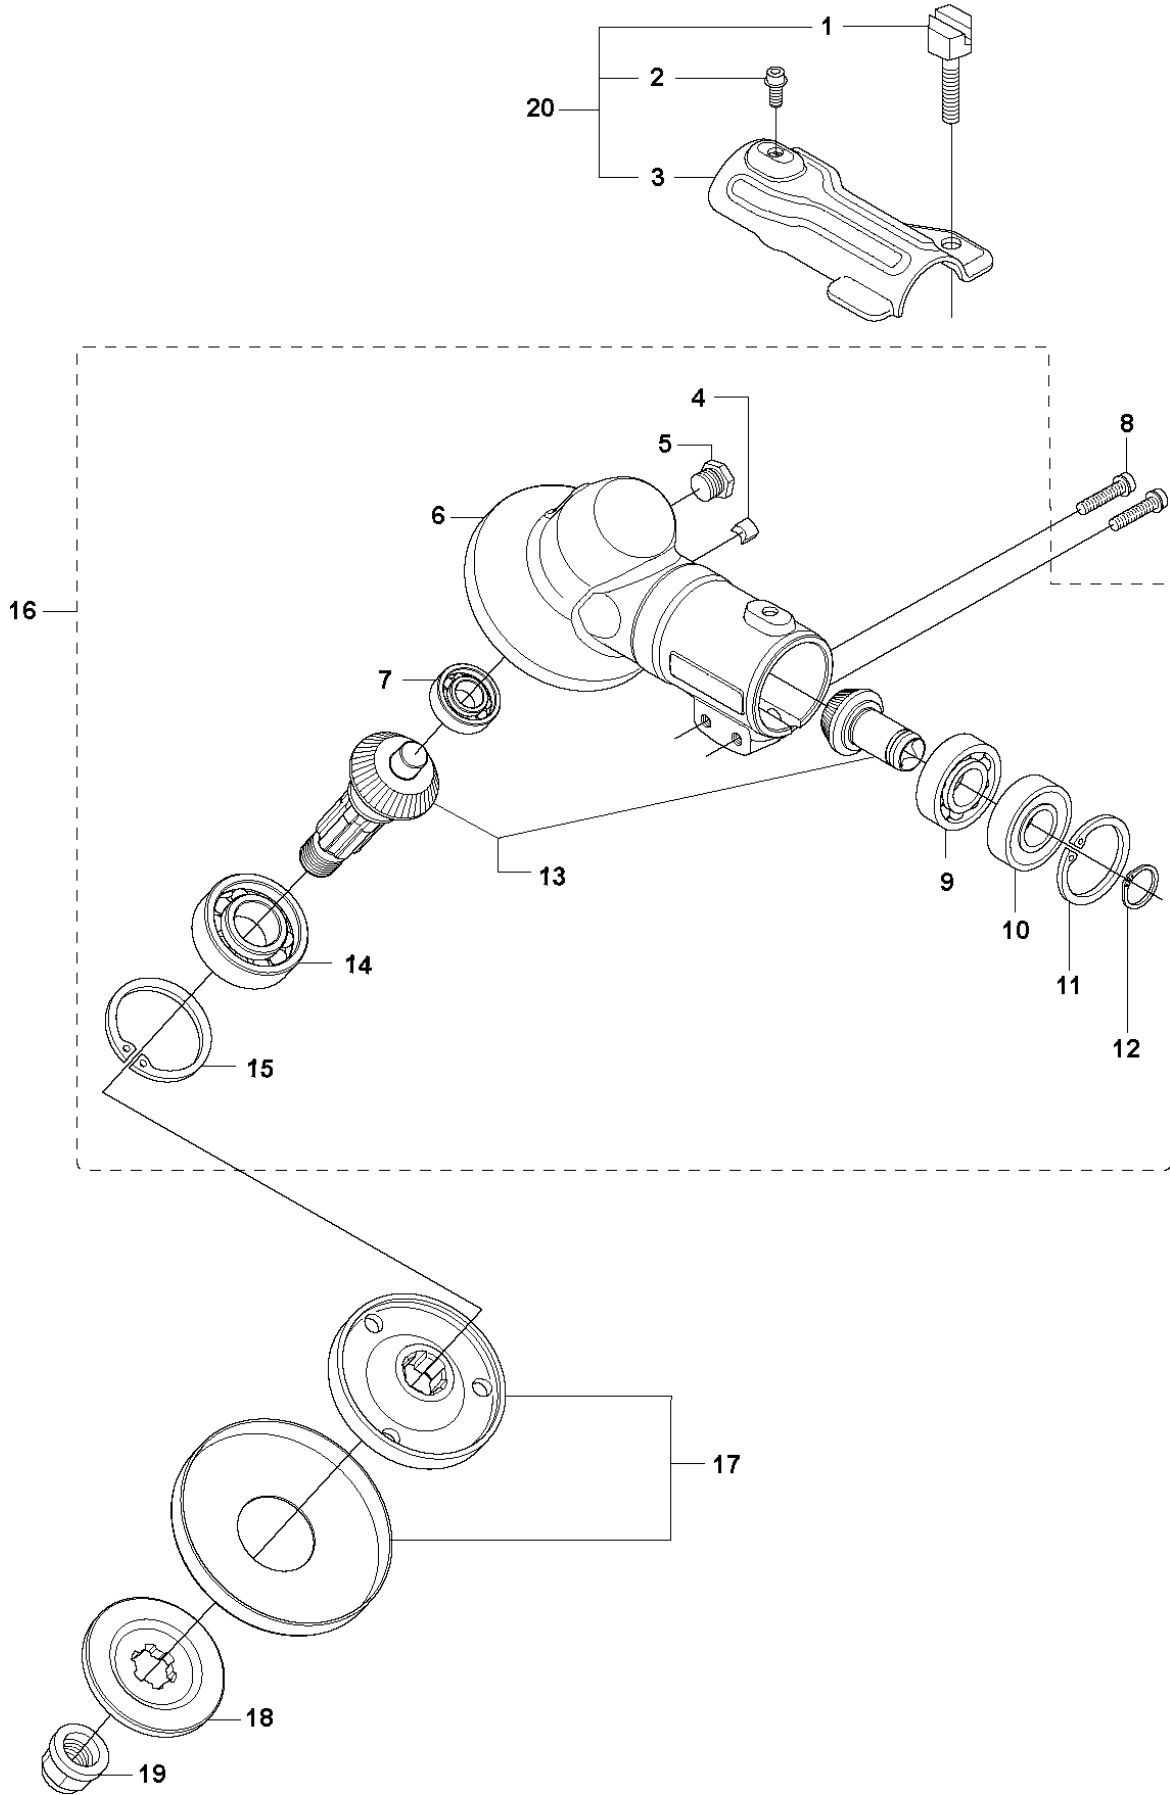

SPARE PARTS LIST

BRUSHCUTTERS/CLEARING SAWS

535 RX

A 535 RX, 535 RJ, 535 RXT, 535 LS
BEVEL GEAR

BEVEL GEAR

535 RX

Ref	Part No	Description	Remark	QTY	KIT
1	537 18 95-01	SCREW		1	
2	503 20 02-10	SCREW IHSCFM		1	20
3	544 08 76-01	CLAMP		1	20
4	537 14 74-01	MAGNET		1	20
5	503 20 15-01	SCREW		1	16
6	537 29 59-02	GEAR HOUSING		1	16
7	738 21 99-00	BALL BEARING		1	16
8	503 20 03-25	SCREW IHSCFM		2	16
9	738 21 01-10	BALL BEARING		1	
10	738 21 01-12	BALL BEARING		1	16
11	735 31 28-10	CIRCLIP		1	16
12	735 31 14-00	CIRCLIP		1	16
13	505 13 33-01	SPARE PARTS KIT	535 RX, 535 RXT	1	16
13	505 13 34-01	SPARE PARTS KIT	535 RJ, 535 LS	1	16
14	503 25 28-01	BALL BEARING		1	16
15	735 31 31-10	CIRCLIP		1	16
16	544 21 64-01	GEAR	535 RX, 535 RXT	1	16
16	537 29 58-02	BEVEL GEAR	535 RJ, 535 LS	1	
17	537 35 14-02	DRIVER	"(1")"	1	
18	537 34 35-01	SUPPORT FLANGE		1	
19	502 29 11-01	BLADE NUT		1	
20	574 30 68-01	CLAMP		1	

B1 535 RX, 535 RXT
SHAFT

SHAFT

535 RX

Ref	Part No	Description	Remark	QTY KIT	
1	501 91 97-01	TUBE ASSY	535 RX, 535 RXT	1	
2	537 36 02-02	SPACER		1	1
3	537 21 41-01	TUBE	Ø = 28mm, L = 1483mm	1	1
4	537 36 02-01	SPACER		1	1
5	537 31 39-01	GUIDE	Ø = 9mm, L = 1400mm	1	1
6	537 35 52-01	DRIVE SHAFT	Ø = 8mm, L = 1527mm	1	
7	505 13 71-01	WEAR PROTECTION		1	
8	505 13 72-01	WEAR PROTECTION		1	
9	505 16 09-01	LOOP	535 RXT	1	
9	537 34 98-01	LOOP	535 RX	1	
10	537 13 04-02	KNOB		1	
11	537 35 01-01	LOOP		1	9
12	725 23 39-51	SCREW EHHM	535 RXT	1	
12	725 23 31-51	SCREW	535 RX	1	
13	537 37 61-01	WIRING	535 RX	1	
14	503 21 75-16	SCREW IHSCFT		1	
15	589 29 51-01	LABEL		1	
16	503 20 07-78	SCREW IHSCFM		2	
17	537 38 72-01	SNAP LOCKING		2	

C1 535 RX
TOWER

TOWER

535 RX

Ref	Part No	Description	Remark	QTY KIT
1	725 23 82-85	SCREW EHHM		1
2	503 87 90-01	KNOB		1
3	537 37 63-01	COVER		1
4	537 40 26-03	BRACKET		1
5	502 28 61-01	CLIP		1
6	725 53 31-65	SCREW IHSCM		2
7	502 19 71-01	SQUARE NUT		1