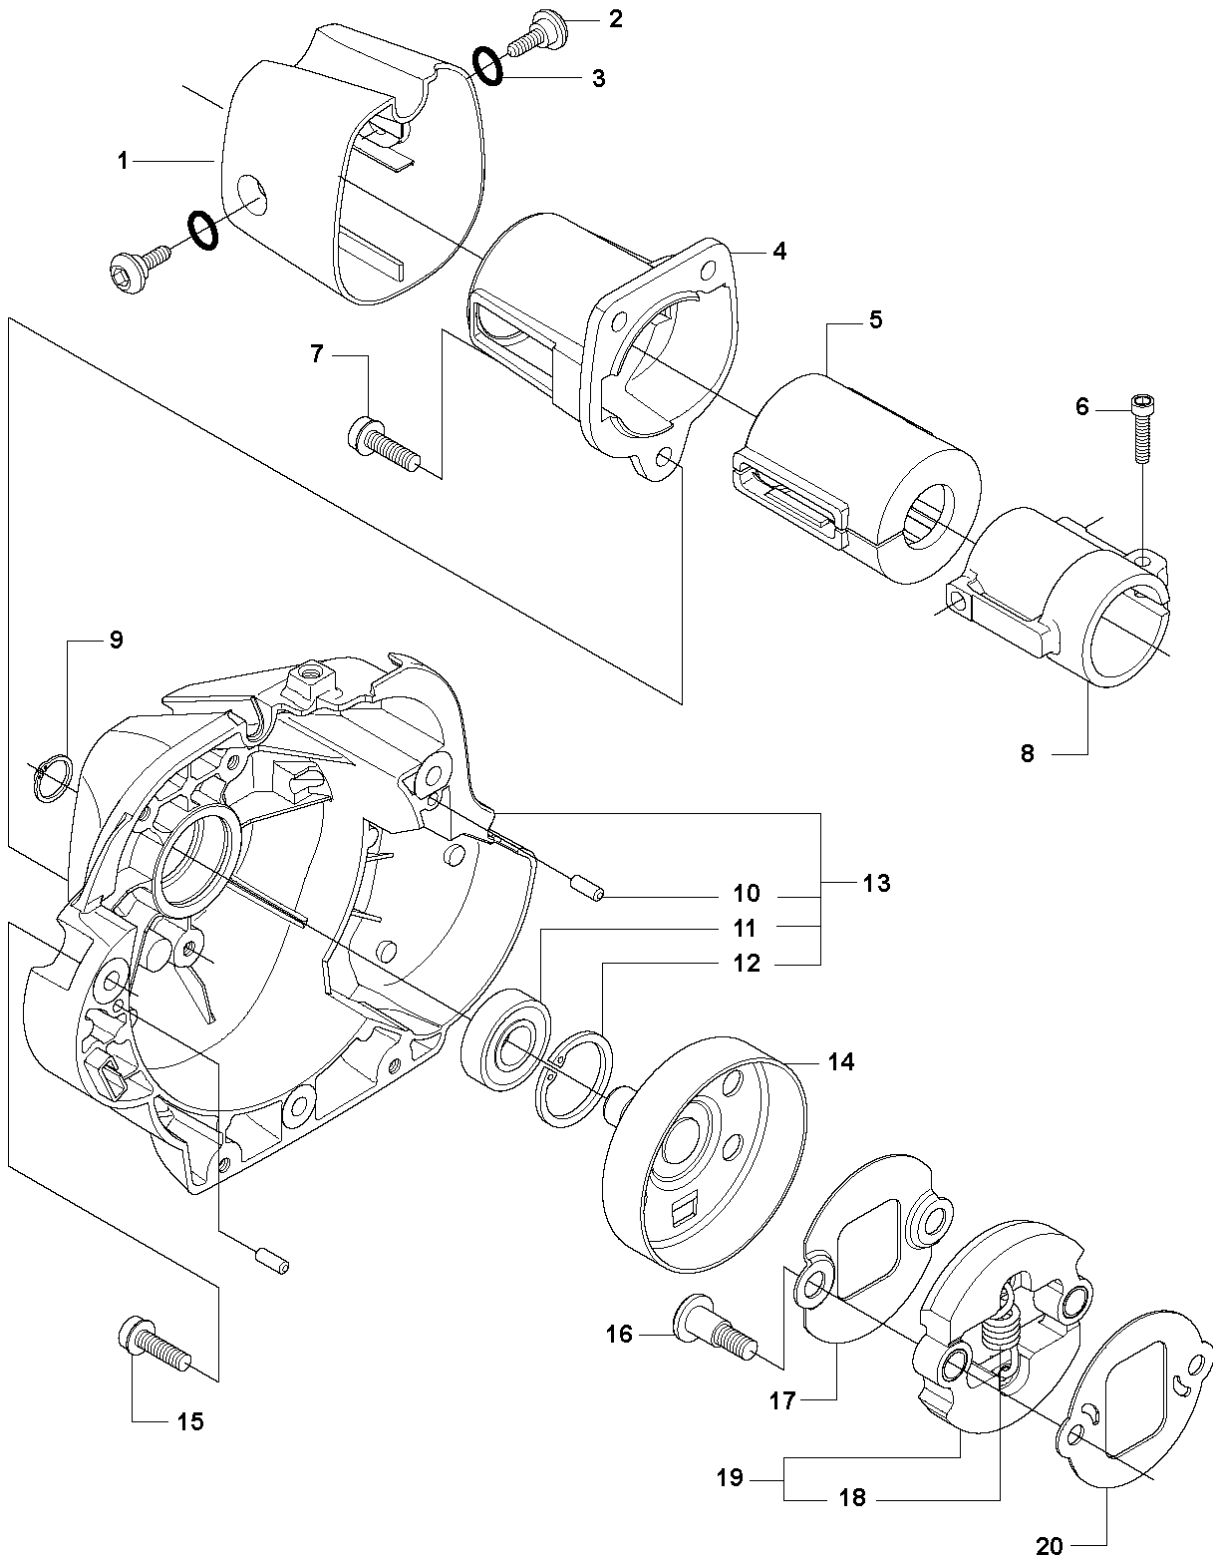

C1 535 RX
TOWER

TOWER

535 RX

Ref	Part No	Description	Remark	QTY KIT
1	725 23 82-85	SCREW EHHM		1
2	503 87 90-01	KNOB		1
3	537 37 63-01	COVER		1
4	537 40 26-03	BRACKET		1
5	502 28 61-01	CLIP		1
6	725 53 31-65	SCREW IHSCM		2
7	502 19 71-01	SQUARE NUT		1

D1 535 RX, 535 RXT
THROTTLE CONTROLS

THROTTLE CONTROLS

535 RX

Ref	Part No	Description	Remark	QTY	KIT
1	537 17 28-01	HANDLE		1	
2	731 23 14-01	HEXAGON NUT		1	
3	503 20 02-45	SCREW IHSCFM		1	
4	537 17 29-01	COVER		1	
5	537 36 00-01	HANDLEBAR		1	
6	503 75 00-02	HANDLEBAR BRACKET		1	
7	537 42 45-13	HANDLE SYSTEM		1	
8	503 21 66-18	SCREW IHST		2	7
9	537 16 03-02	HANDLE HALF	535 RXT	1	7
9	537 16 03-01	HANDLE HALF	535 RX	1	7
10	537 16 07-01	STARTER THROTTLE LOC		1	7
11	537 17 42-01	SPRING THROTTLE TRIG		1	7
12	506 49 77-01	THROTTLE CONTROL		1	7
13	537 16 02-09	HANDLE HALF	535 RXT	1	7
13	537 16 02-02	HANDLE HALF	535 RX	1	7
14	503 22 10-13	HEXAGON NUT		1	7
15	537 17 43-01	SPRING		1	7
16	537 41 90-01	SWITCH		1	7
17	503 20 07-35	SCREW IHSCFM		1	7
18	537 35 96-02	WIRING ASSY		1	
19	503 21 66-18	SCREW IHST		1	18
20	503 87 85-07	SHORT CIRCUIT CABLE		1	18
21	537 37 78-01	THROTTLE WIRE ASSY		1	18

F 535 RX, 535 RJ, 535 RXT, 535 LS
CLUTCH

CLUTCH

535 RX

Ref	Part No	Description	Remark	QTY	KIT
1	544 11 97-01	COVER	535 RJ, 535 LS	1	
1	537 32 61-01	COVER	535 RX, 535 RXT	1	
2	503 96 13-01	SCREW		2	
3	740 42 06-00	O-RING		2	
4	537 31 00-01	COVER		1	
5	537 32 27-01	ANTIVIBRATION ELEMENT		1	
6	725 53 33-55	SCREW IHSCM		1	
7	503 20 03-20	SCREW IHSCFM		3	
8	537 31 01-01	COMPRESSION SLEEVE	535 RX, 535 RXT	1	
8	537 31 01-02	COMPRESSION SLEEVE	535 RJ, 535 LS	1	
9	735 31 14-00	CIRCLIP		1	
10	503 24 07-02	PARALLEL PIN		2	13
11	738 21 01-04	BALL BEARING		1	13
12	735 31 28-10	CIRCLIP		1	13
13	537 30 29-01	CLUTCH COVER		1	
14	537 35 29-01	CLUTCH DRUM		1	
15	503 20 03-20	SCREW IHSCFM		3	
16	537 41 81-01	SCREW		2	
17	537 41 57-01	WASHER		1	
18	537 42 72-01	SPRING		1	19
19	537 34 04-01	CLUTCH		1	
20	537 04 68-01	WASHER		1	