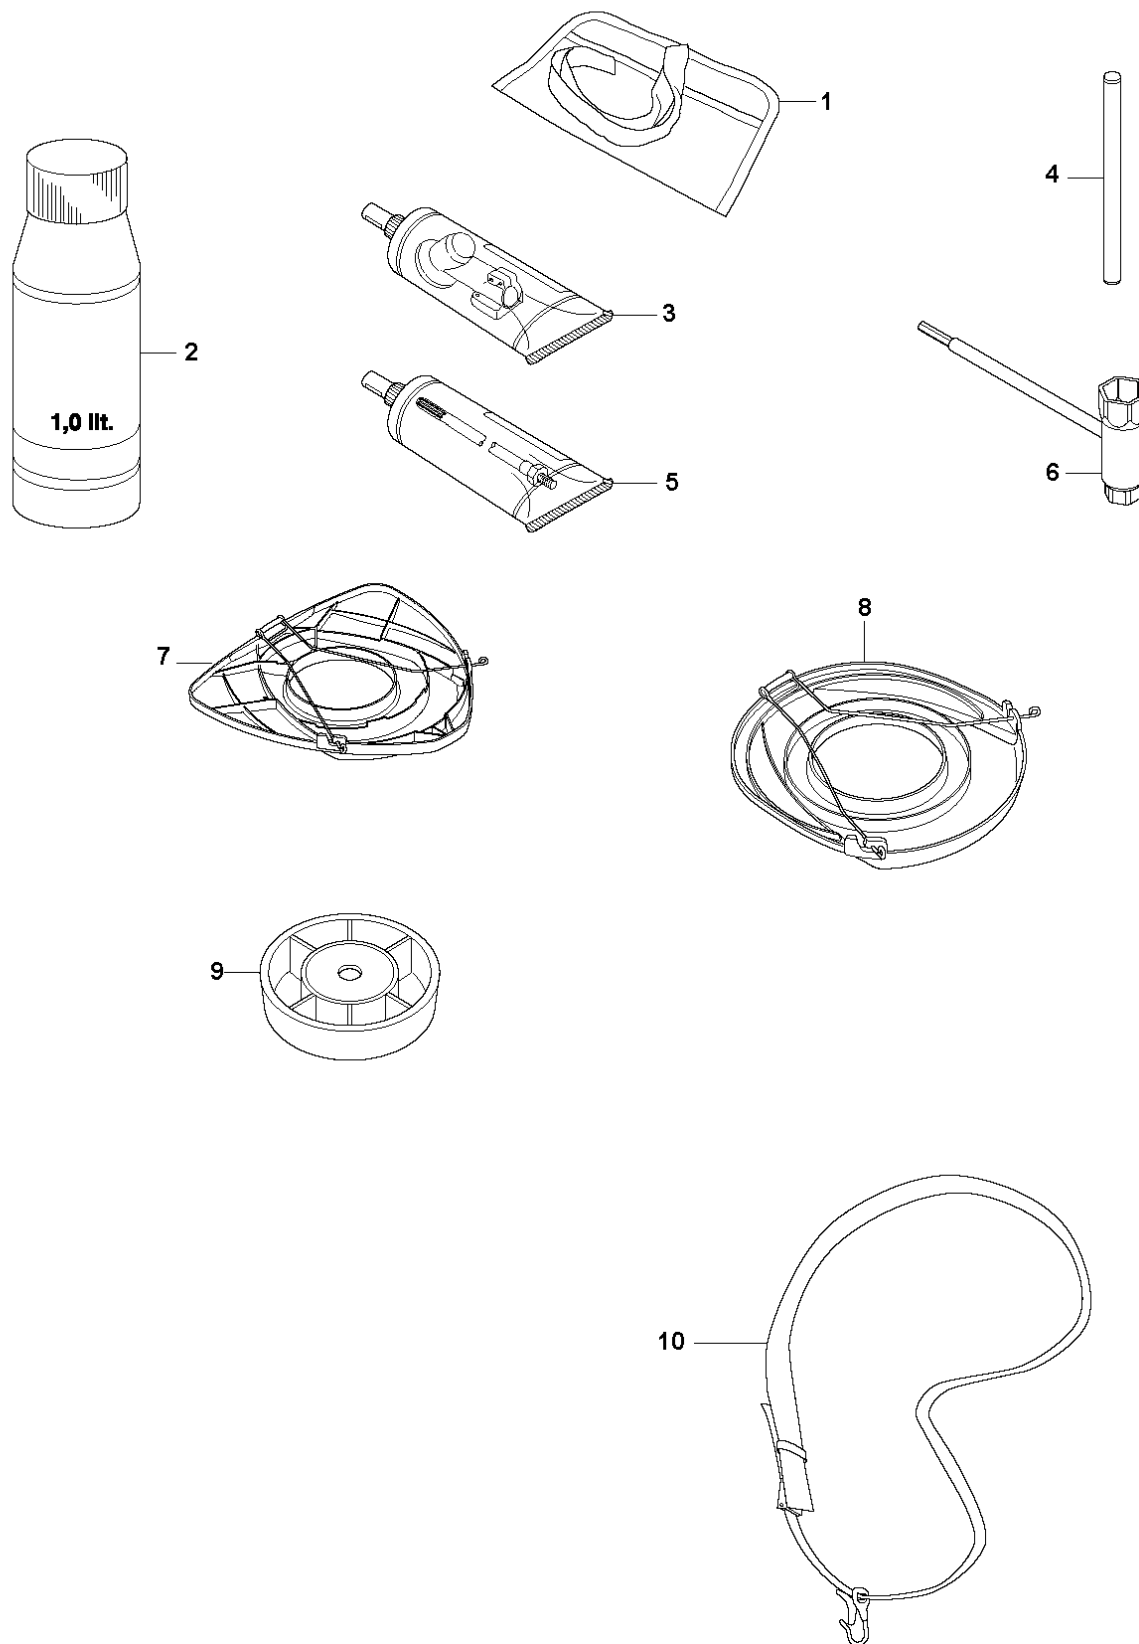

ACCESSORIES

535 RX

Ref	Part No	Description	Remark	QTY KIT	
1	501 32 04-02	SAW BLADE GUARD	Incl. Pos. 2-7	1	
2	574 53 06-01	CLAMP	Spare part incl. Screws Pos. 3	1	1
3	573 99 43-04	SCREW IHSCFMO	Captive Screw M5	2	1, 2
4	501 32 08-01	ADAPTER		1	1
5	574 53 26-01	BLADE GUARD	Incl. Pos. 6-7	1	1
6	503 20 02-16	SCREW IHSCFM		4	1, 5
7	574 03 95-01	LOCK NUT		4	1, 5
8	503 21 07-16	SCREW IHSCFT	535 RX, 535 RXT	1	13
8	503 21 68-25	SCREW IHSCFT	535 LS, 535 RJ	1	13
9	503 79 88-02	BLADE		1	13
10	544 12 45-01	RETAINER	535 LS, 535 RJ	1	13
11	537 38 72-01	SNAP LOCKING		4	13
12	537 39 63-01	SPLASH GUARD	535 RX, 535 RXT	1	13
12	537 39 63-03	SPLASH GUARD	535 LS, 535 RJ	1	
13	537 33 16-01	COMBI GUARD	535 RX, 535 RXT	1	
13	537 33 16-03	SPLASH GUARD	535 LS, 535 RJ	1	
14	503 21 68-25	SCREW IHSCFT		1	17
15	503 79 88-02	BLADE		1	17
16	544 12 45-01	RETAINER		1	17
17	537 34 94-03	TRIMMER GUARD	535 LS, 535 RJ	1	
18	503 21 68-25	SCREW IHSCFT		1	20
19	503 79 88-02	BLADE		1	20
20	502 44 81-01	TRIMMER GUARD ASSY		1	

R2 535 RX, 535 RJ, 535 RXT, 535 LS
ACCESSORIES