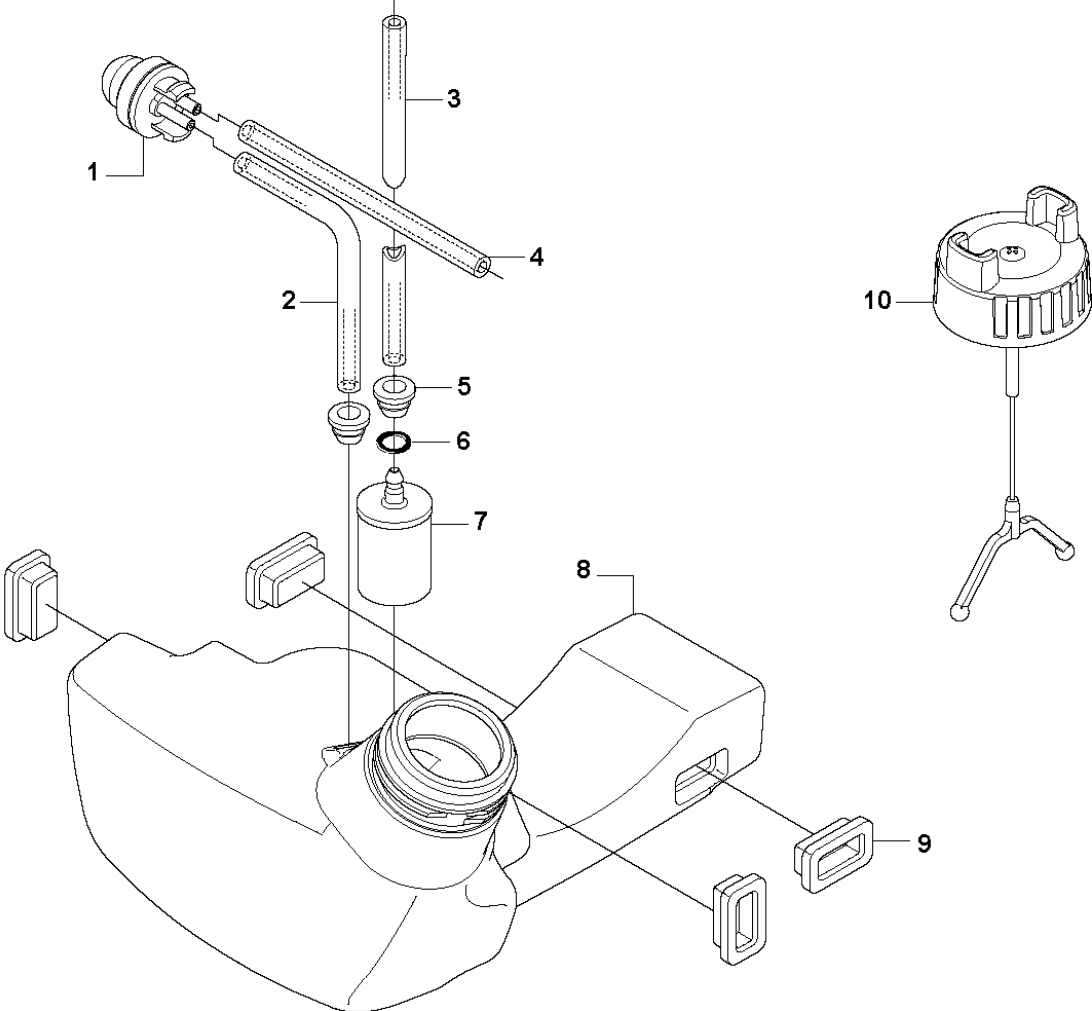

E 535 RX, 535 RJ, 535 RXT, 535 LS
FUEL TANK

FUEL TANK

535 RX

Ref	Part No	Description	Remark	QTY KIT
1	503 93 66-01	PURGE		1
2	537 04 24-12	FUEL HOSE		1
3	537 05 23-01	FUEL HOSE		1
4	537 04 24-12	FUEL HOSE		1
5	503 73 58-01	BUSHING		2
6	537 18 49-01	O-RING		1
7	503 44 32-01	FUEL FILTER		1
8	544 32 88-01	TANK ASSY		1
9	503 91 10-01	SUSPENSION		4
10	503 91 18-02	TANK CAP		1