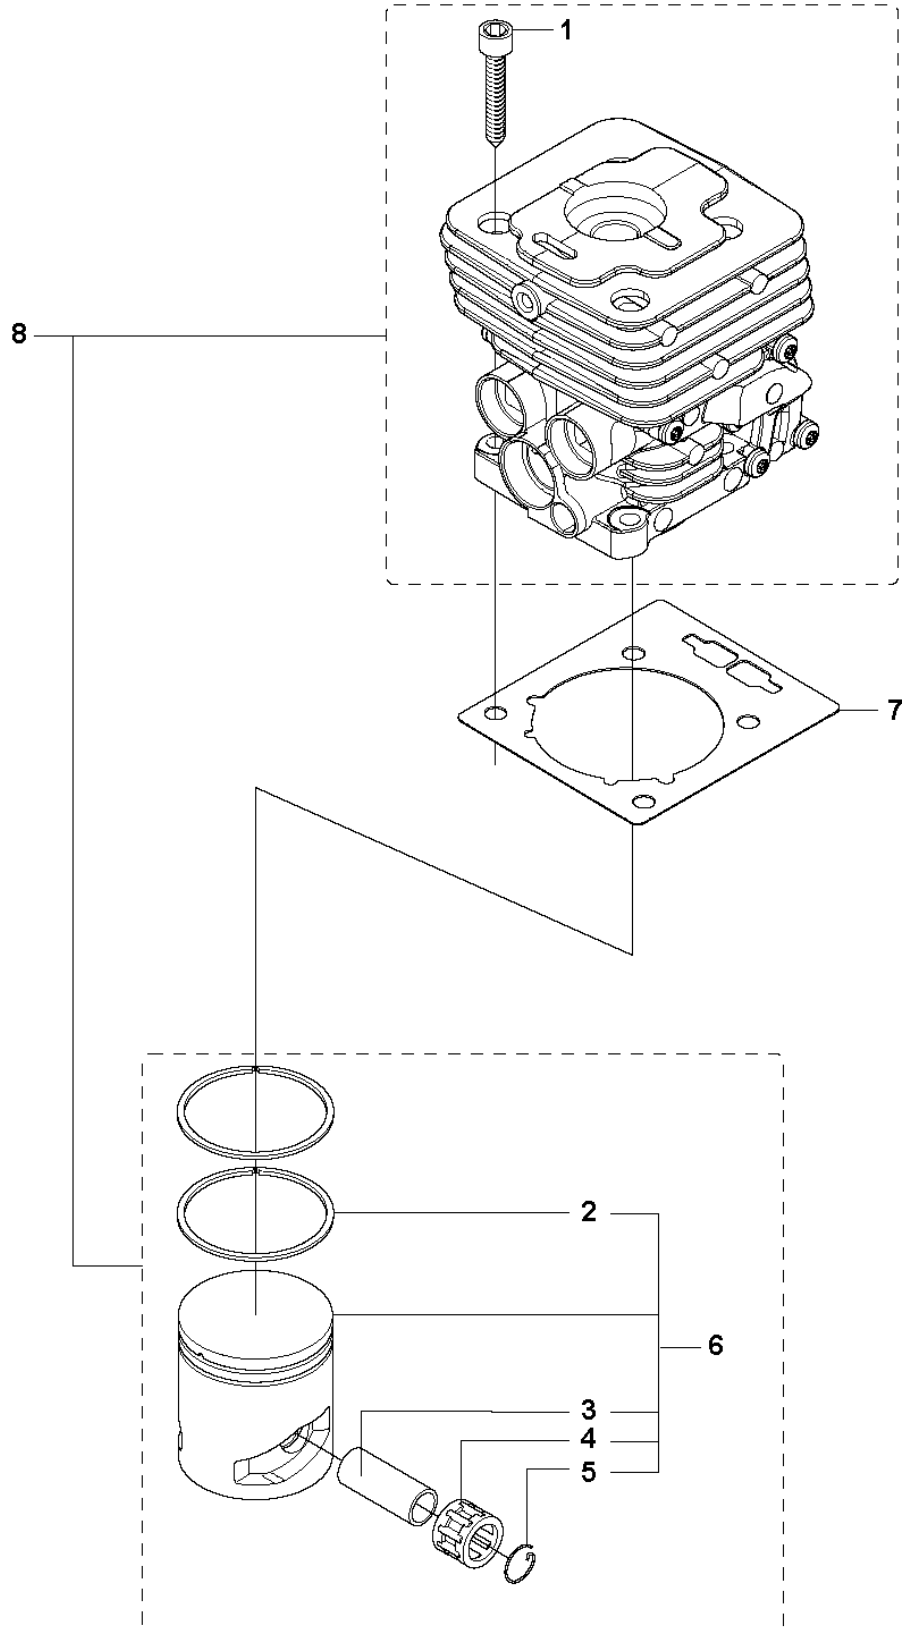

C1 535 RX
TOWER

TOWER

535 RX

Ref	Part No	Description	Remark	QTY KIT
1	725 23 82-85	SCREW EHHM		1
2	503 87 90-01	KNOB		1
3	537 37 63-01	COVER		1
4	537 40 26-03	BRACKET		1
5	502 28 61-01	CLIP		1
6	725 53 31-65	SCREW IHSCM		2
7	502 19 71-01	SQUARE NUT		1

K 535 RX, 535 RJ, 535 RXT, 535 LS
STARTER

STARTER

535 RX

Ref	Part No	Description	Remark	QTY	KIT
1	577 22 36-02	DECAL		1	
2	503 21 79-20	SCREW IH SCT		1	11
3	535 07 23-01	WASHER		1	11
4	537 32 50-02	STARTER PULLEY		1	11
5	503 85 99-01	RECOIL SPRING		1	11
7	505 30 51-25	STARTER CORD		1	11
8	503 54 39-01	STARTER HANDLE		1	11
9	544 10 25-02	STARTER	Spare part adapted for captive screws	1	11
10	573 99 43-05	SCREW IH SCFMO	Captive screws	3	
11	537 21 47-07	STARTER ASSY		1	
12	503 87 33-05	STARTER PAWL		1	
13	735 31 08-20	E-CLIP		2	12
14	503 87 36-01	SPRING		1	12
15	503 87 35-02	STARTER PAWL		2	12

L 535 RX, 535 RJ, 535 RXT, 535 LS
IGNITION

IGNITION SYSTEM

535 RX

Ref	Part No	Description	Remark	QTY KIT
1	503 21 66-18	SCREW IHSCT		2
2	544 12 70-02	IGNITION MODULE		1
3	503 23 51-09	SPARK PLUG	CH RCJ6Y (Ø=14 mm)	1
4	537 24 96-01	FLYWHEEL		1
5	731 71 16-51	HEXAGON NUT FLANGE		1
6	537 23 93-01	CONTACT SPRING		1

M 535 RX, 535 RJ, 535 RXT, 535 LS
CYLINDER PISTON

CYLINDER PISTON

535 RX

Ref	Part No	Description	Remark	QTY	KIT
1	725 53 33-55	SCREW IHSCM		4	8
2	503 28 90-54	PISTON RING		2	6,8
3	503 28 91-19	PISTON PIN		1	6,8
4	503 41 41-01	NEEDLE BEARING		1	6,8
5	737 44 10-00	SNAP RING		2	6,8
6	585 99 83-02	PISTON ASSY		1	8
7	537 33 30-02	GASKET		1	
8	544 40 06-01	CYLINDER ASSY	Ø = 38mm. 574 36 43-01	1	