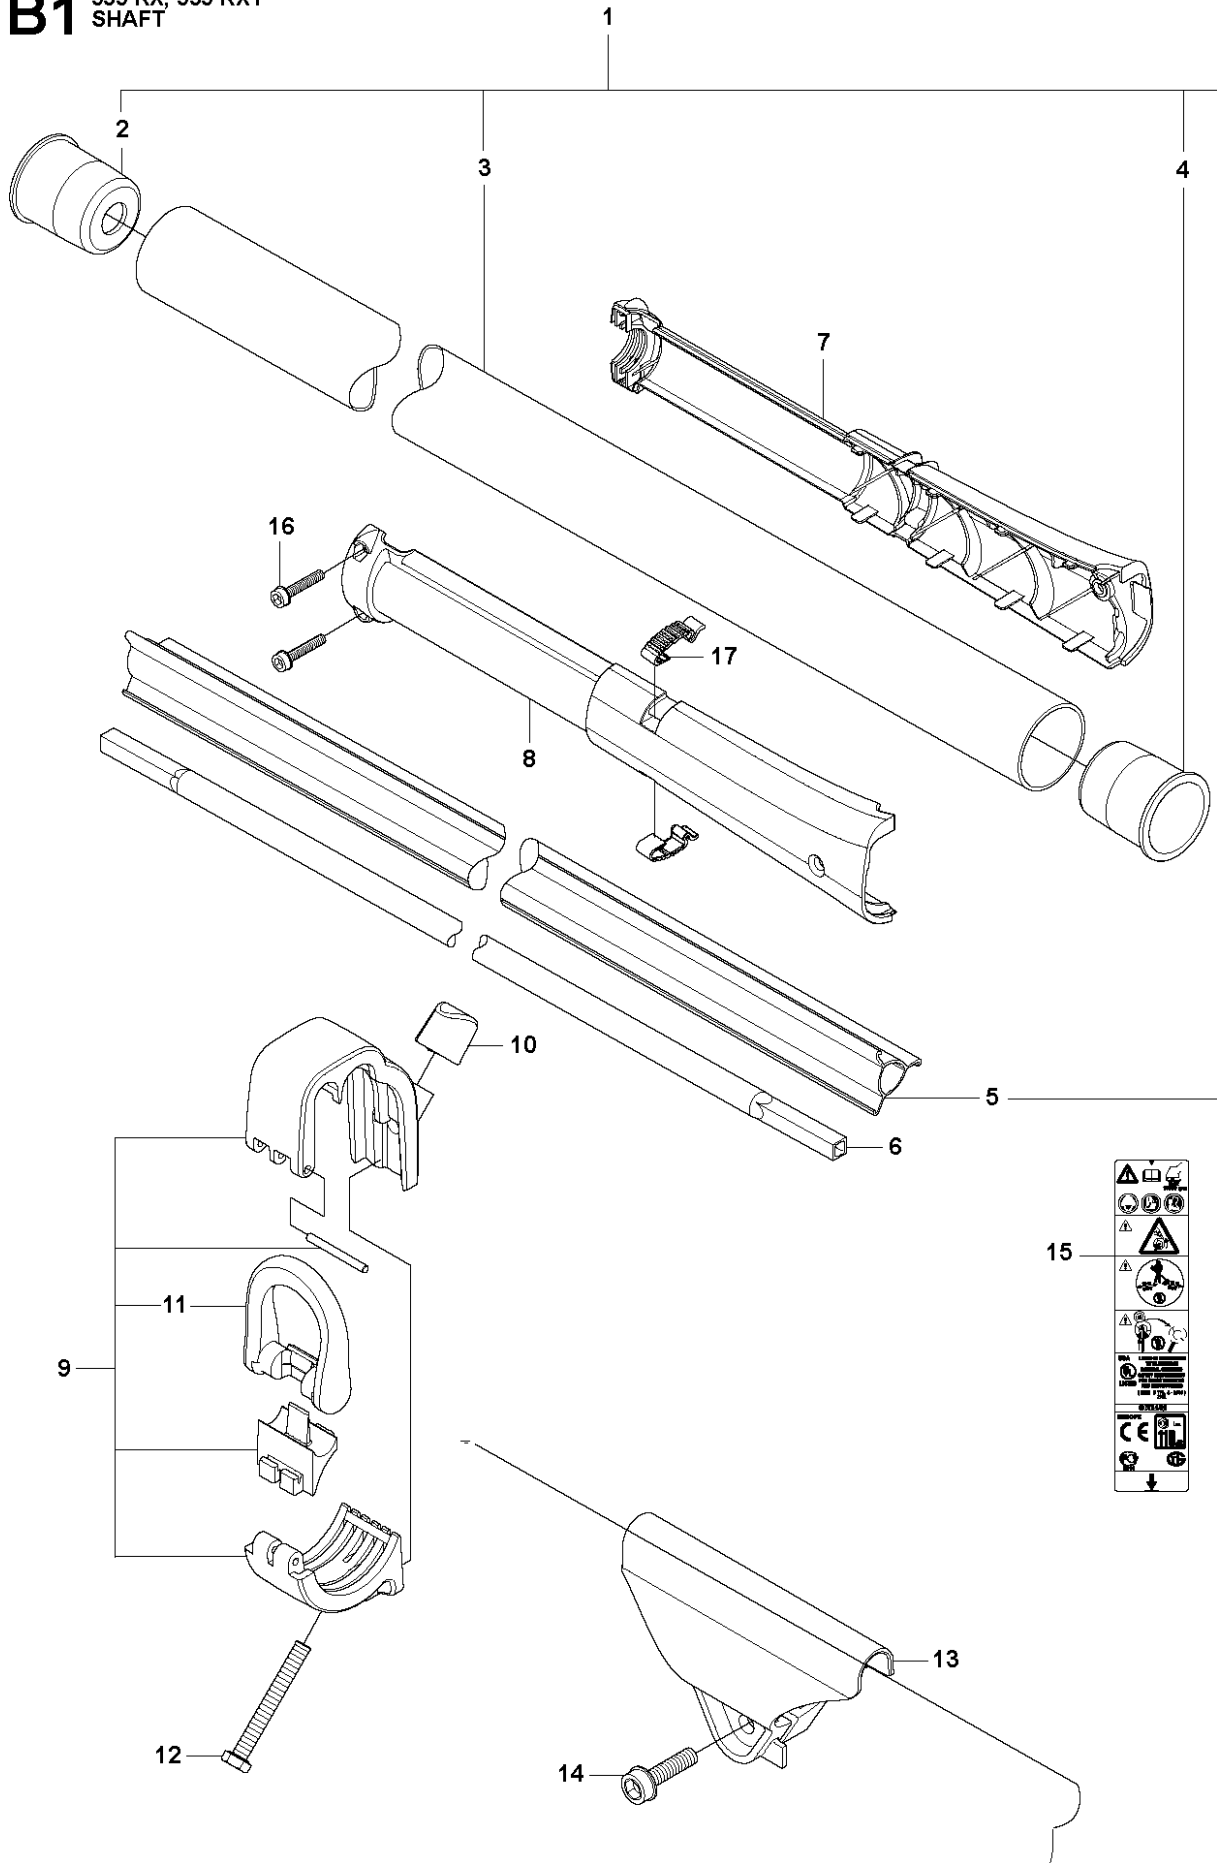

SPARE PARTS LIST

BRUSHCUTTERS/CLEARING SAWS

535 RX

A 535 RX, 535 RJ, 535 RXT, 535 LS
BEVEL GEAR

BEVEL GEAR

535 RX

Ref	Part No	Description	Remark	QTY	KIT
1	537 18 95-01	SCREW		1	
2	503 20 02-10	SCREW IHSCFM		1	20
3	544 08 76-01	CLAMP		1	20
4	537 14 74-01	MAGNET		1	20
5	503 20 15-01	SCREW		1	16
6	537 29 59-02	GEAR HOUSING		1	16
7	738 21 99-00	BALL BEARING		1	16
8	503 20 03-25	SCREW IHSCFM		2	16
9	738 21 01-10	BALL BEARING		1	
10	738 21 01-12	BALL BEARING		1	16
11	735 31 28-10	CIRCLIP		1	16
12	735 31 14-00	CIRCLIP		1	16
13	505 13 33-01	SPARE PARTS KIT	535 RX, 535 RXT	1	16
13	505 13 34-01	SPARE PARTS KIT	535 RJ, 535 LS	1	16
14	503 25 28-01	BALL BEARING		1	16
15	735 31 31-10	CIRCLIP		1	16
16	544 21 64-01	GEAR	535 RX, 535 RXT	1	16
16	537 29 58-02	BEVEL GEAR	535 RJ, 535 LS	1	
17	537 35 14-02	DRIVER	"(1")"	1	
18	537 34 35-01	SUPPORT FLANGE		1	
19	502 29 11-01	BLADE NUT		1	
20	574 30 68-01	CLAMP		1	

B1 535 RX, 535 RXT
SHAFT

SHAFT

535 RX

Ref	Part No	Description	Remark	QTY KIT	
1	501 91 97-01	TUBE ASSY	535 RX, 535 RXT	1	
2	537 36 02-02	SPACER		1	1
3	537 21 41-01	TUBE	Ø = 28mm, L = 1483mm	1	1
4	537 36 02-01	SPACER		1	1
5	537 31 39-01	GUIDE	Ø = 9mm, L = 1400mm	1	1
6	537 35 52-01	DRIVE SHAFT	Ø = 8mm, L = 1527mm	1	
7	505 13 71-01	WEAR PROTECTION		1	
8	505 13 72-01	WEAR PROTECTION		1	
9	505 16 09-01	LOOP	535 RXT	1	
9	537 34 98-01	LOOP	535 RX	1	
10	537 13 04-02	KNOB		1	
11	537 35 01-01	LOOP		1	9
12	725 23 39-51	SCREW EHHM	535 RXT	1	
12	725 23 31-51	SCREW	535 RX	1	
13	537 37 61-01	WIRING	535 RX	1	
14	503 21 75-16	SCREW IHSCFT		1	
15	589 29 51-01	LABEL		1	
16	503 20 07-78	SCREW IHSCFM		2	
17	537 38 72-01	SNAP LOCKING		2	

C1 535 RX
TOWER

TOWER

535 RX

Ref	Part No	Description	Remark	QTY KIT
1	725 23 82-85	SCREW EHHM		1
2	503 87 90-01	KNOB		1
3	537 37 63-01	COVER		1
4	537 40 26-03	BRACKET		1
5	502 28 61-01	CLIP		1
6	725 53 31-65	SCREW IHSCM		2
7	502 19 71-01	SQUARE NUT		1