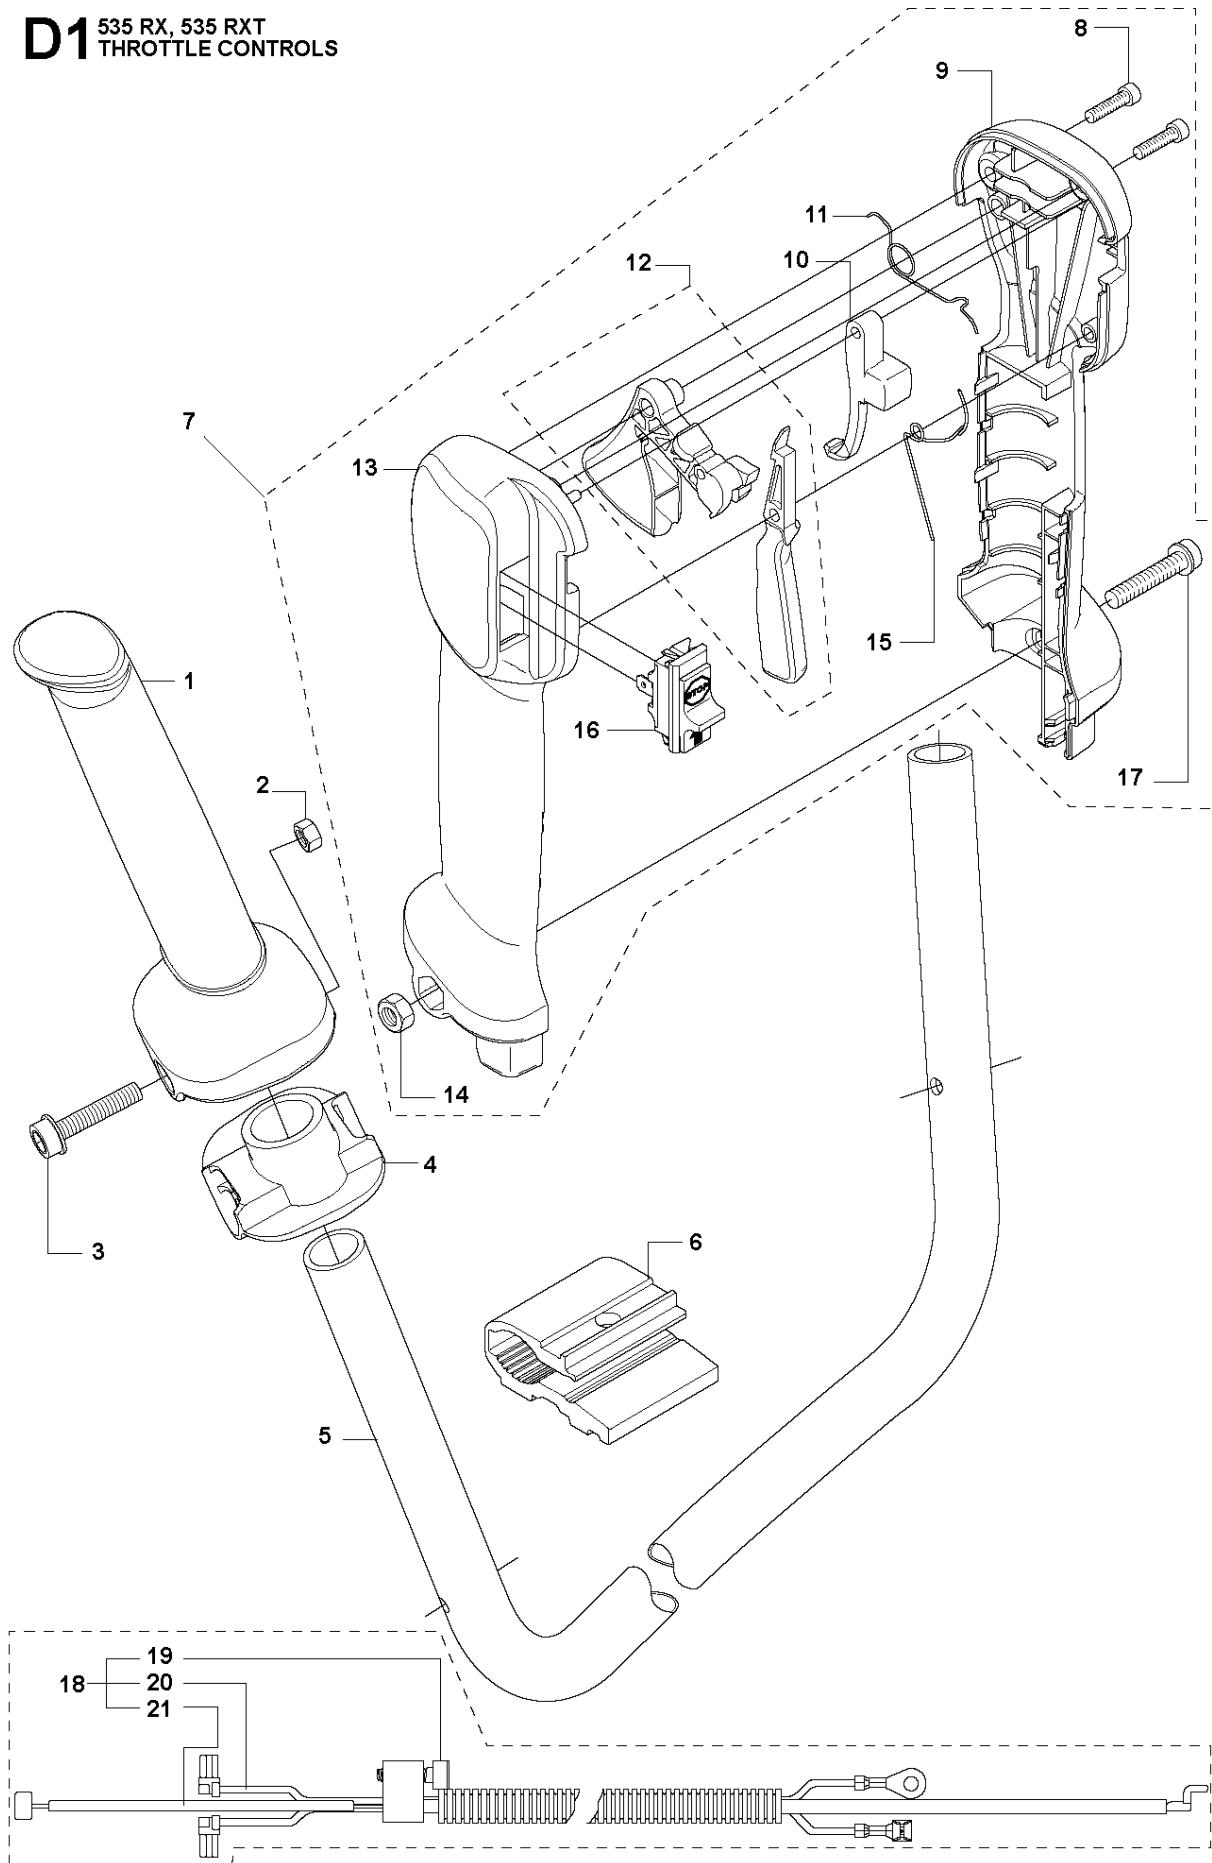

C1 535 RX
TOWER

TOWER

535 RX

Ref	Part No	Description	Remark	QTY KIT
1	725 23 82-85	SCREW EHHM		1
2	503 87 90-01	KNOB		1
3	537 37 63-01	COVER		1
4	537 40 26-03	BRACKET		1
5	502 28 61-01	CLIP		1
6	725 53 31-65	SCREW IHSCM		2
7	502 19 71-01	SQUARE NUT		1

D1 535 RX, 535 RXT
THROTTLE CONTROLS

THROTTLE CONTROLS

535 RX

Ref	Part No	Description	Remark	QTY	KIT
1	537 17 28-01	HANDLE		1	
2	731 23 14-01	HEXAGON NUT		1	
3	503 20 02-45	SCREW IHSCFM		1	
4	537 17 29-01	COVER		1	
5	537 36 00-01	HANDLEBAR		1	
6	503 75 00-02	HANDLEBAR BRACKET		1	
7	537 42 45-13	HANDLE SYSTEM		1	
8	503 21 66-18	SCREW IHST		2	7
9	537 16 03-02	HANDLE HALF	535 RXT	1	7
9	537 16 03-01	HANDLE HALF	535 RX	1	7
10	537 16 07-01	STARTER THROTTLE LOC		1	7
11	537 17 42-01	SPRING THROTTLE TRIG		1	7
12	506 49 77-01	THROTTLE CONTROL		1	7
13	537 16 02-09	HANDLE HALF	535 RXT	1	7
13	537 16 02-02	HANDLE HALF	535 RX	1	7
14	503 22 10-13	HEXAGON NUT		1	7
15	537 17 43-01	SPRING		1	7
16	537 41 90-01	SWITCH		1	7
17	503 20 07-35	SCREW IHSCFM		1	7
18	537 35 96-02	WIRING ASSY		1	
19	503 21 66-18	SCREW IHST		1	18
20	503 87 85-07	SHORT CIRCUIT CABLE		1	18
21	537 37 78-01	THROTTLE WIRE ASSY		1	18