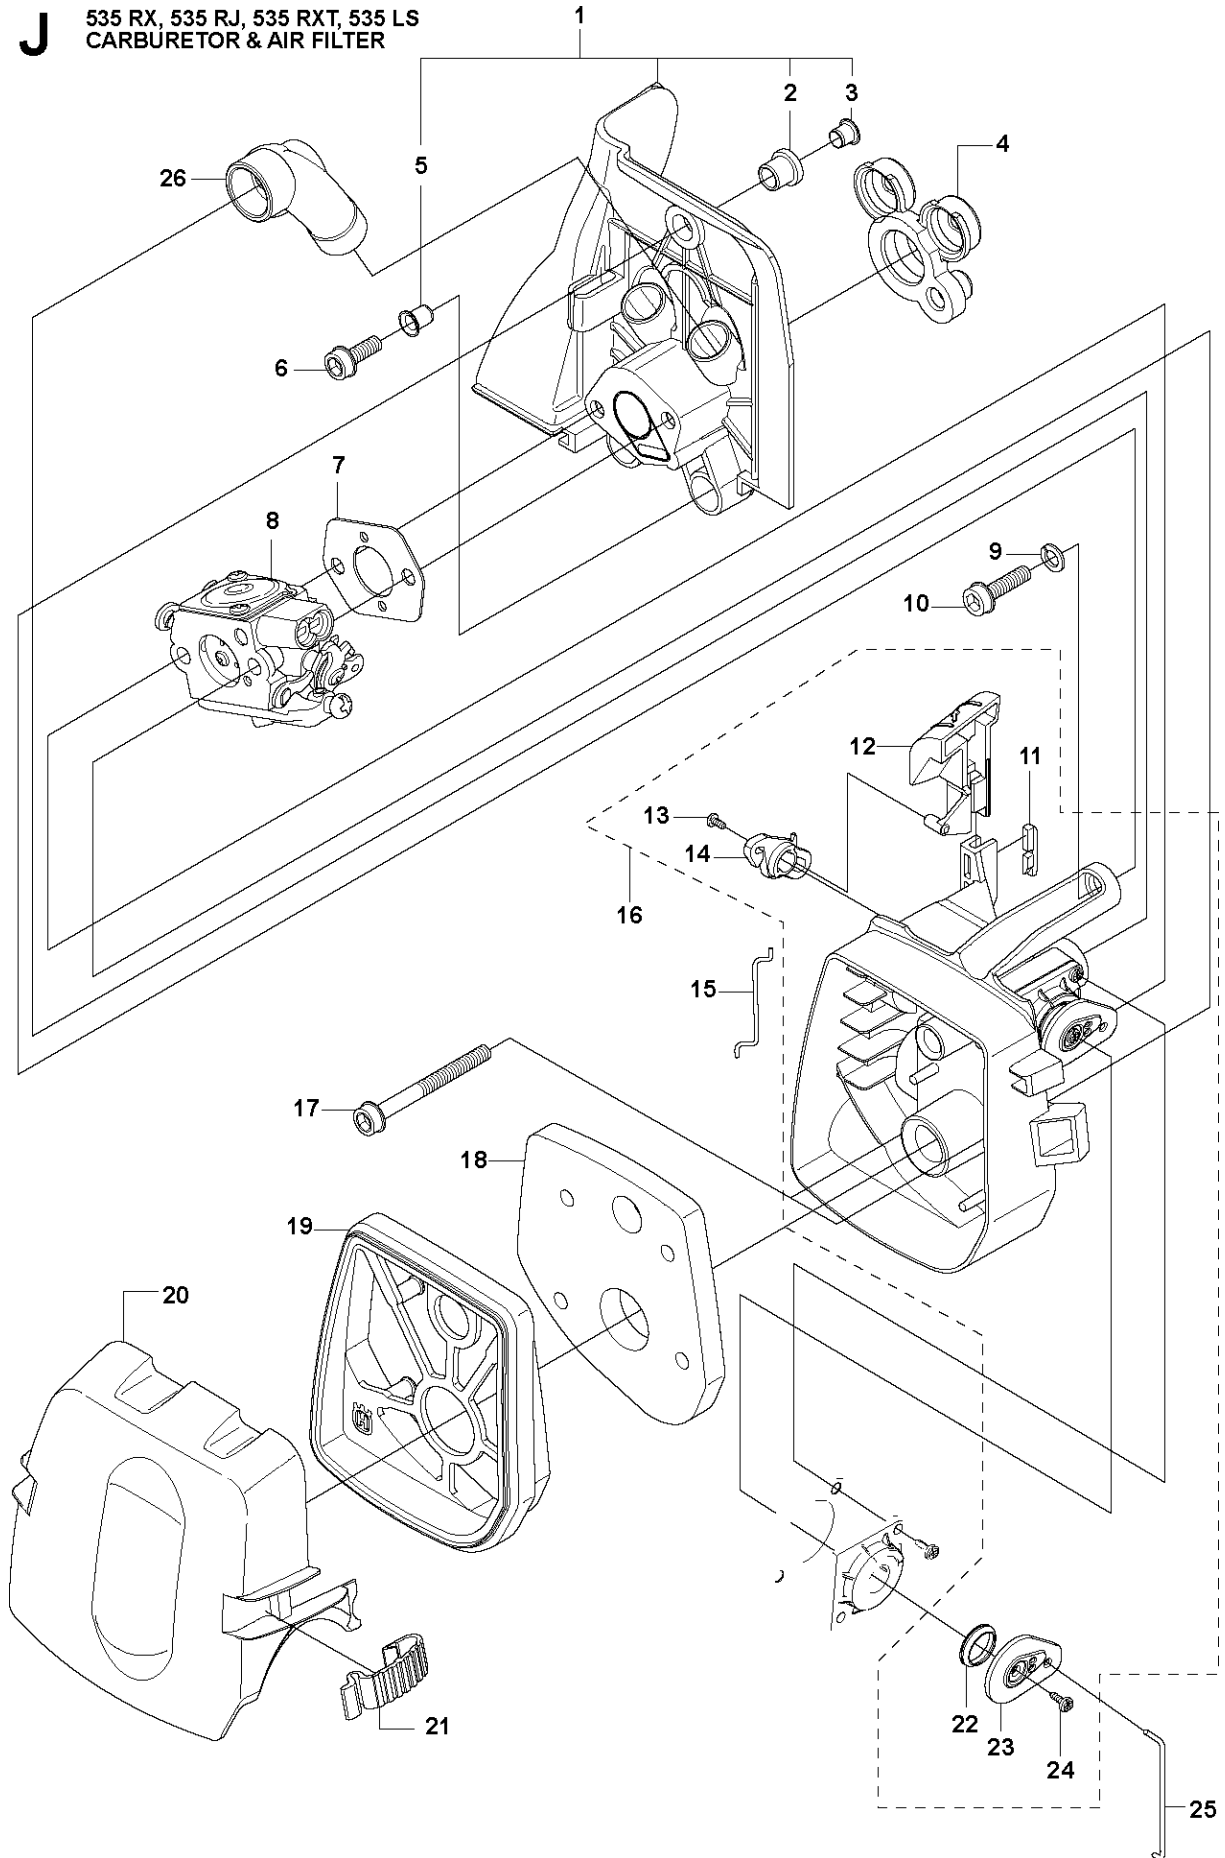

J 535 RX, 535 RJ, 535 RXT, 535 LS
CARBURETOR & AIR FILTER

CARBURETOR & AIR FILTER

535 RX

Ref	Part No	Description	Remark	QTY KIT	
1	537 37 12-02	INSULATION WALL		1	
2	537 37 11-01	SLEEVE		1	1
3	544 01 91-01	TUBULAR RIVET		1	1
4	537 33 43-01	INLET PIPE		1	
5	537 37 38-03	TUBULAR RIVET		2	1
6	503 20 03-16	SCREW IHSCFM		2	
7	503 49 71-01	GASKET		1	
8	581 16 75-01	CARBURETTOR	(ZAMA C1Q-EL36)	1	
9	503 23 10-06	WASHER		1	
10	503 20 03-20	SCREW IHSCFM		1	
11	544 02 58-01	BAR		1	16
12	537 33 71-01	CHOKE CONTROL		1	16
13	503 21 29-06	SCREW CCRPANT		1	16
14	537 35 58-01	LEVER		1	16
15	544 37 27-01	SLEEVING BRACKET		1	
16	537 31 41-01	FILTER HOLDER		1	
17	503 21 75-50	SCREW IHSCFT		2	
18	537 33 72-01	FILTER		1	
19	537 31 42-01	FRAME		1	
20	537 31 44-01	FILTER COVER		1	
21	537 38 72-01	SNAP LOCKING		2	
22	544 01 47-01	BELLOWS		1	16
23	544 01 46-01	LEVER		1	16
24	503 21 29-06	SCREW CCRPANT		1	16
25	537 34 90-01	LEVER		1	
26	537 34 13-01	AIR DUCT		1