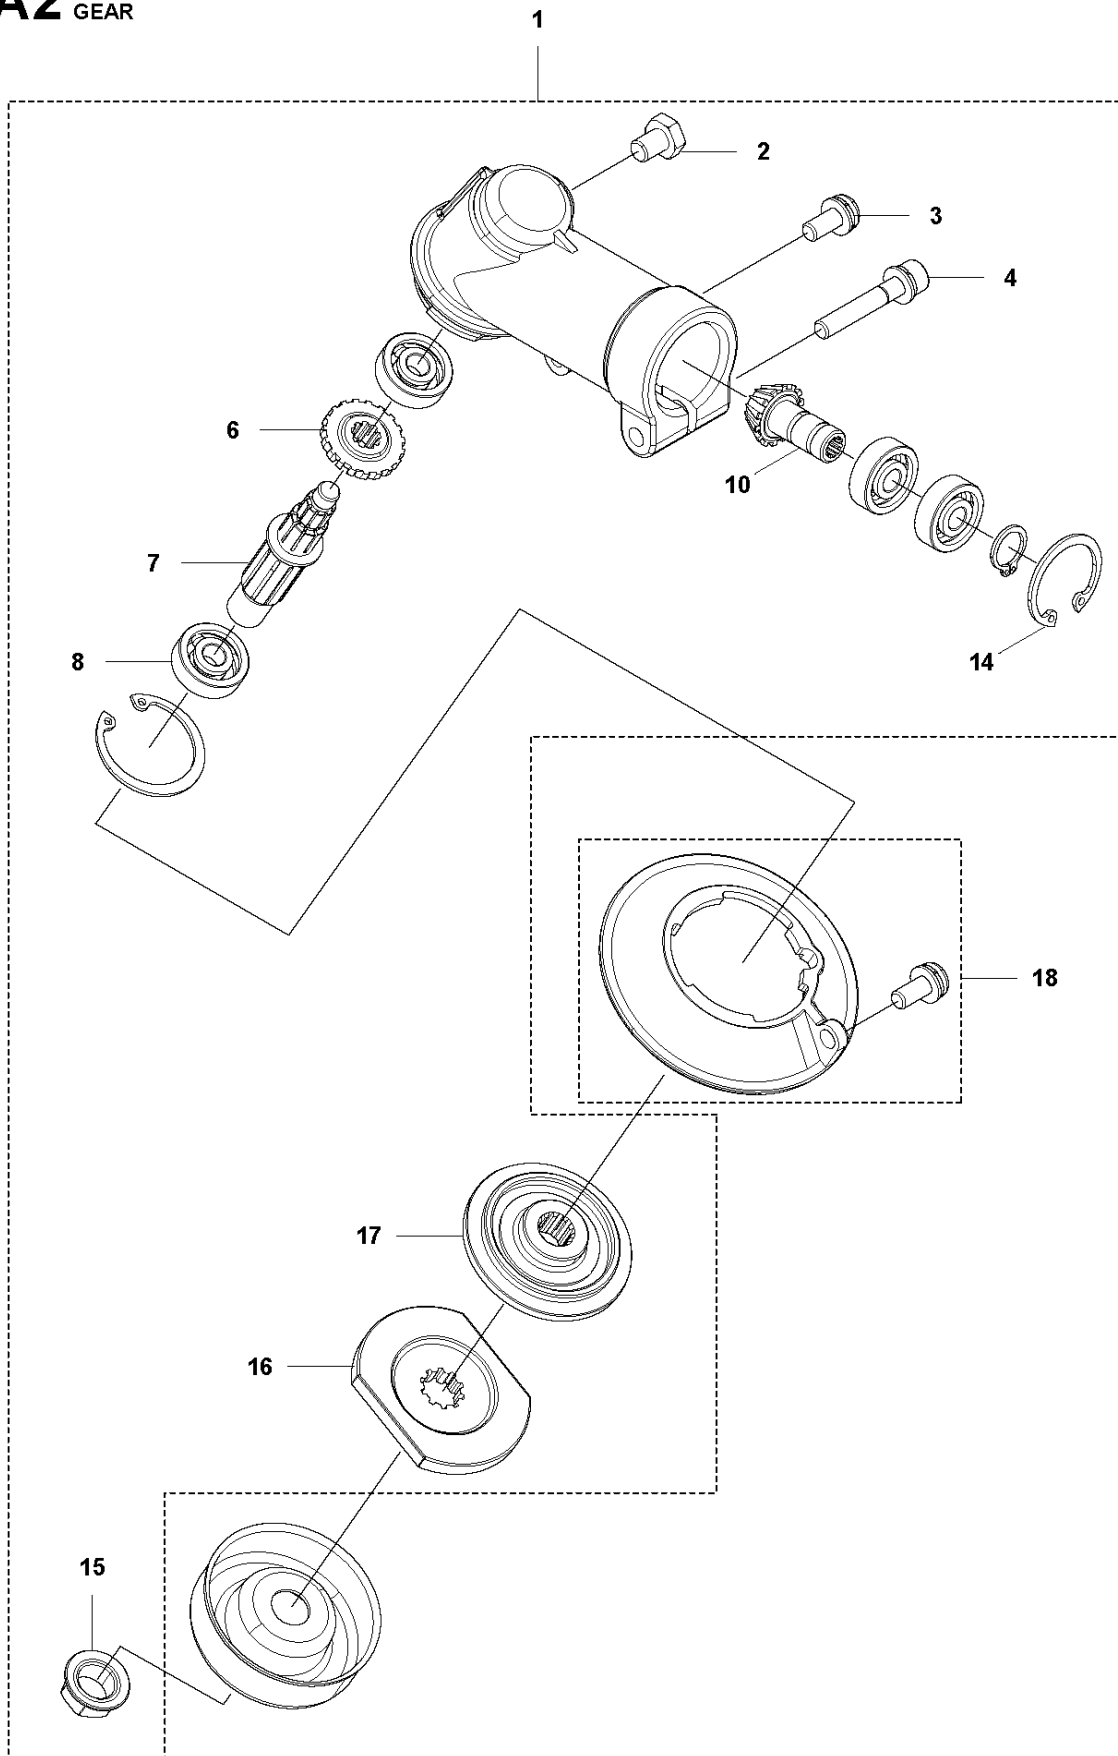

SPARE PARTS LIST

BRUSHCUTTERS/CLEARING SAWS

541 RB

GEARS

541 RB, 2019-04

Ref	Part No	Description	Remark	QTY	KIT
1	527 30 58-01	GEARCASE ASSY	For Asia and LA	1	
2	521 51 52-01	SCREW	For Asia and LA	1	
4	512 54 03-01	BEARING	For Asia and LA	1	1
5	512 54 05-01	GEAR	For Asia and LA	1	1
7	510 44 99-01	BOLT	For Asia and LA	1	1
8	512 54 06-01	PINION	For Asia and LA	1	1
9	516 12 40-01	SNAP RING	For Asia and LA	1	1
10	512 54 07-01	BEARING	For Asia and LA	1	1
11	512 54 08-01	BEARING	For Asia and LA	1	1
12	516 12 55-01	SNAP RING	For Asia and LA	1	1
13	510 56 97-01	BEARING	For Asia and LA	1	1
14	504 12 10-01	SNAP RING	For Asia and LA	1	1
15	515 53 74-01	HOLDER	For Asia and LA	1	1
16	515 53 75-01	HOLDER	For Asia and LA	1	1
17	521 80 40-01	NUT	For Asia and LA	1	1
18	515 53 80-01	COVER	For Asia and LA	1	
19	581 49 98-01	BOLT	For Asia and LA	3	
20	521 65 59-01	COVER	For Asia and LA	1	

A2 541 RB
GEAR

FOR SOUTH KOREA

GEARS

541 RB, 2019-04

Ref	Part No	Description	Remark	QTY	KIT
1	570 21 88-01	GEARCASE-ASSY	For South Korea	1	
2	597 58 74-01	BOLT	For South Korea	1	1
3	570 03 51-01	BOLT	For South Korea	1	1
4	570 03 58-01	BOLT	For South Korea	1	1
6	570 21 42-01	GEAR	For South Korea	1	1
7	570 21 46-01	SHAFT	For South Korea	1	1
8	570 03 64-01	BEARING	For South Korea	1	1
10	570 21 44-01	PINION	For South Korea	1	1
14	570 03 67-01	RING	For South Korea	1	
15	570 21 31-01	NUT	For South Korea	1	1
16	502 70 63-01	HOLDER	For South Korea	1	1
17	570 21 45-01	HOLDER	For South Korea	1	1
18	570 21 89-01	COVER	For South Korea	1	

B1 541 RB
TUBE & SHAFT

FOR ASIA AND LA

TUBE & SHAFT

541 RB, 2019-04

Ref	Part No	Description	Remark	QTY KIT
1	584 63 69-01	DECAL	For Asia and LA	1
2	505 29 58-01	LABEL	For Asia and LA	2
3	591 19 84-02	DECAL	For Asia and LA	1
4	527 30 55-01	SHAFT	For Asia and LA	1
5	521 66 96-01	PIPE-COMP	For Asia and LA	1
6	515 53 66-01	SHAFT	For Asia and LA	1
7	515 53 65-01	SHAFT	For Asia and LA	1
8	521 53 92-01	CLAMP	For Asia and LA	3