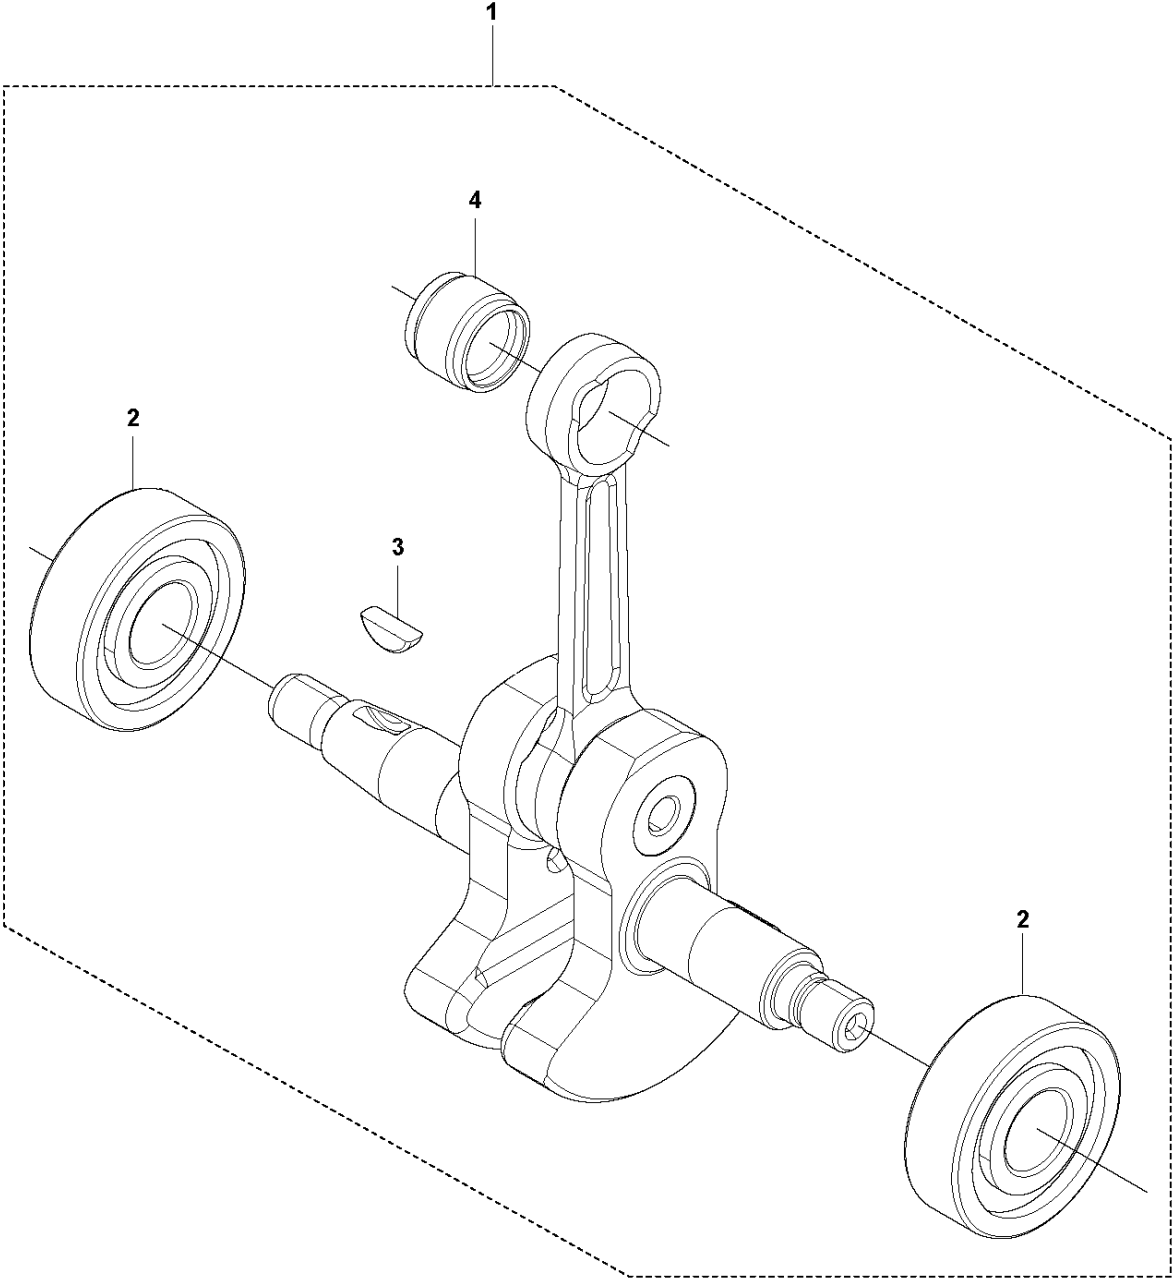

N 541 RB
CRANK SHAFT

CRANKSHAFT

541 RB, 2019-04

Ref	Part No	Description	Remark	QTY	KIT
1	593 30 53-01	CRANKSHAFT ASSY		1	
2	505 29 65-01	BEARING		2	1
3	506 68 94-01	KEY		1	1
4	505 29 73-01	BEARING		1	1