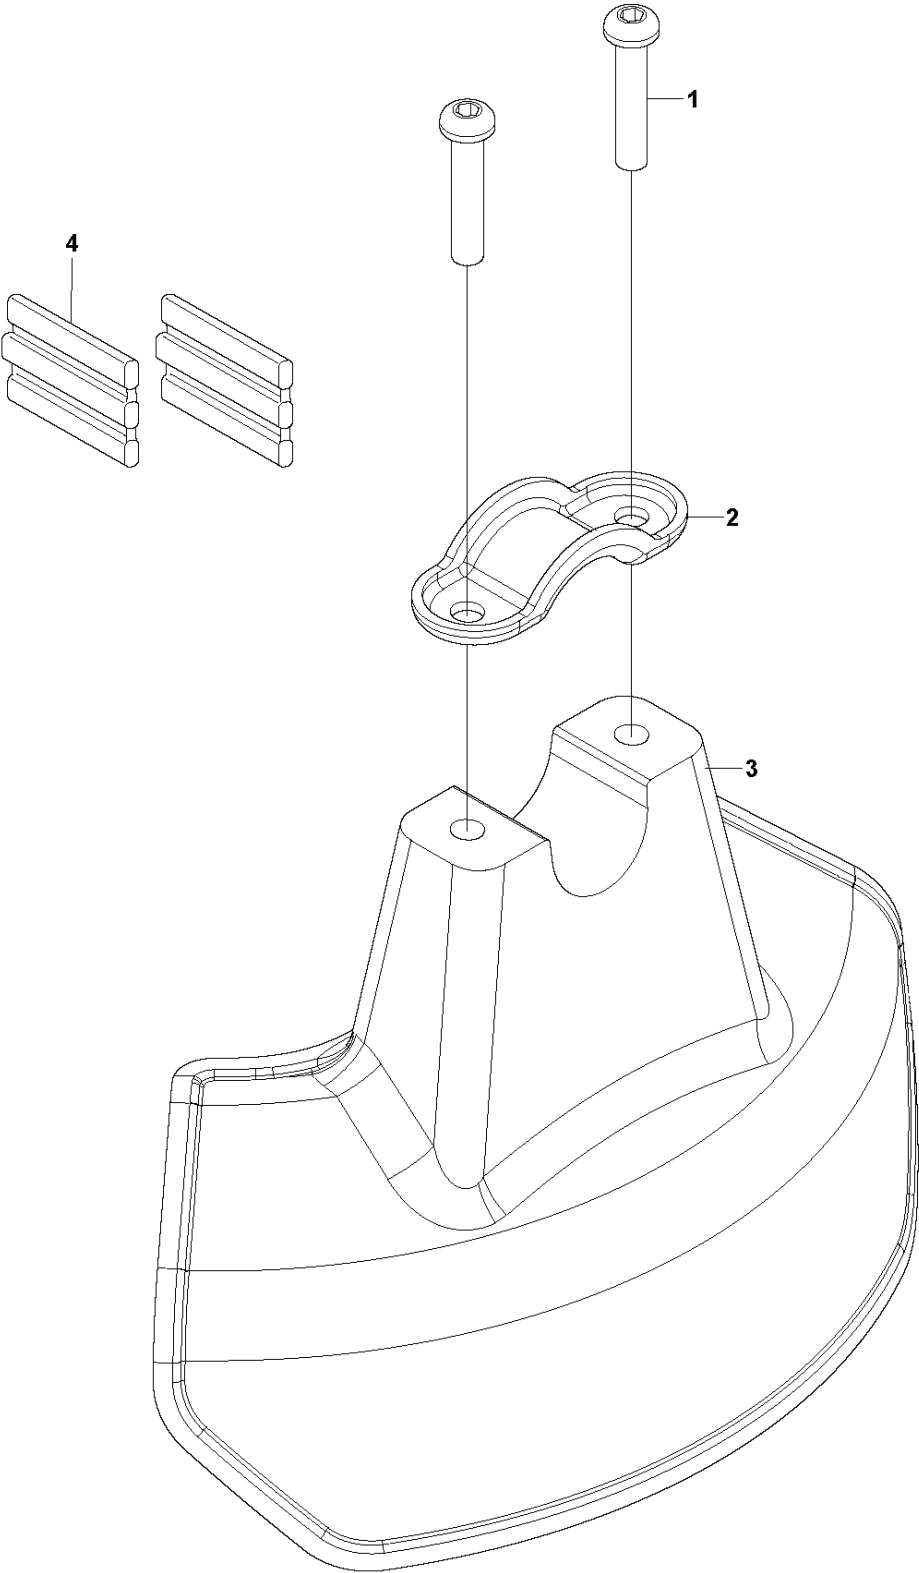

ACCESSORIES

541 RB, 2019-04

Ref	Part No	Description	Remark	QTY KIT
1	529 26 54-01	SOCKET		1
2	505 31 19-01	WRENCH		1
3	506 68 95-01	DRIVER		1
4	503 97 64-01	GREASE		1
5	501 19 22-01	TOOL		1
6	531 00 92-48	FILTER OIL		1
7	506 61 50-01	SPANNER		1
8	505 31 20-01	TOOL		1
9	512 60 97-01	GOGGLE		1
10	511 41 68-01	TANK		1

R2 541 RB
ACCESSORIES

FOR ASIA AND LA