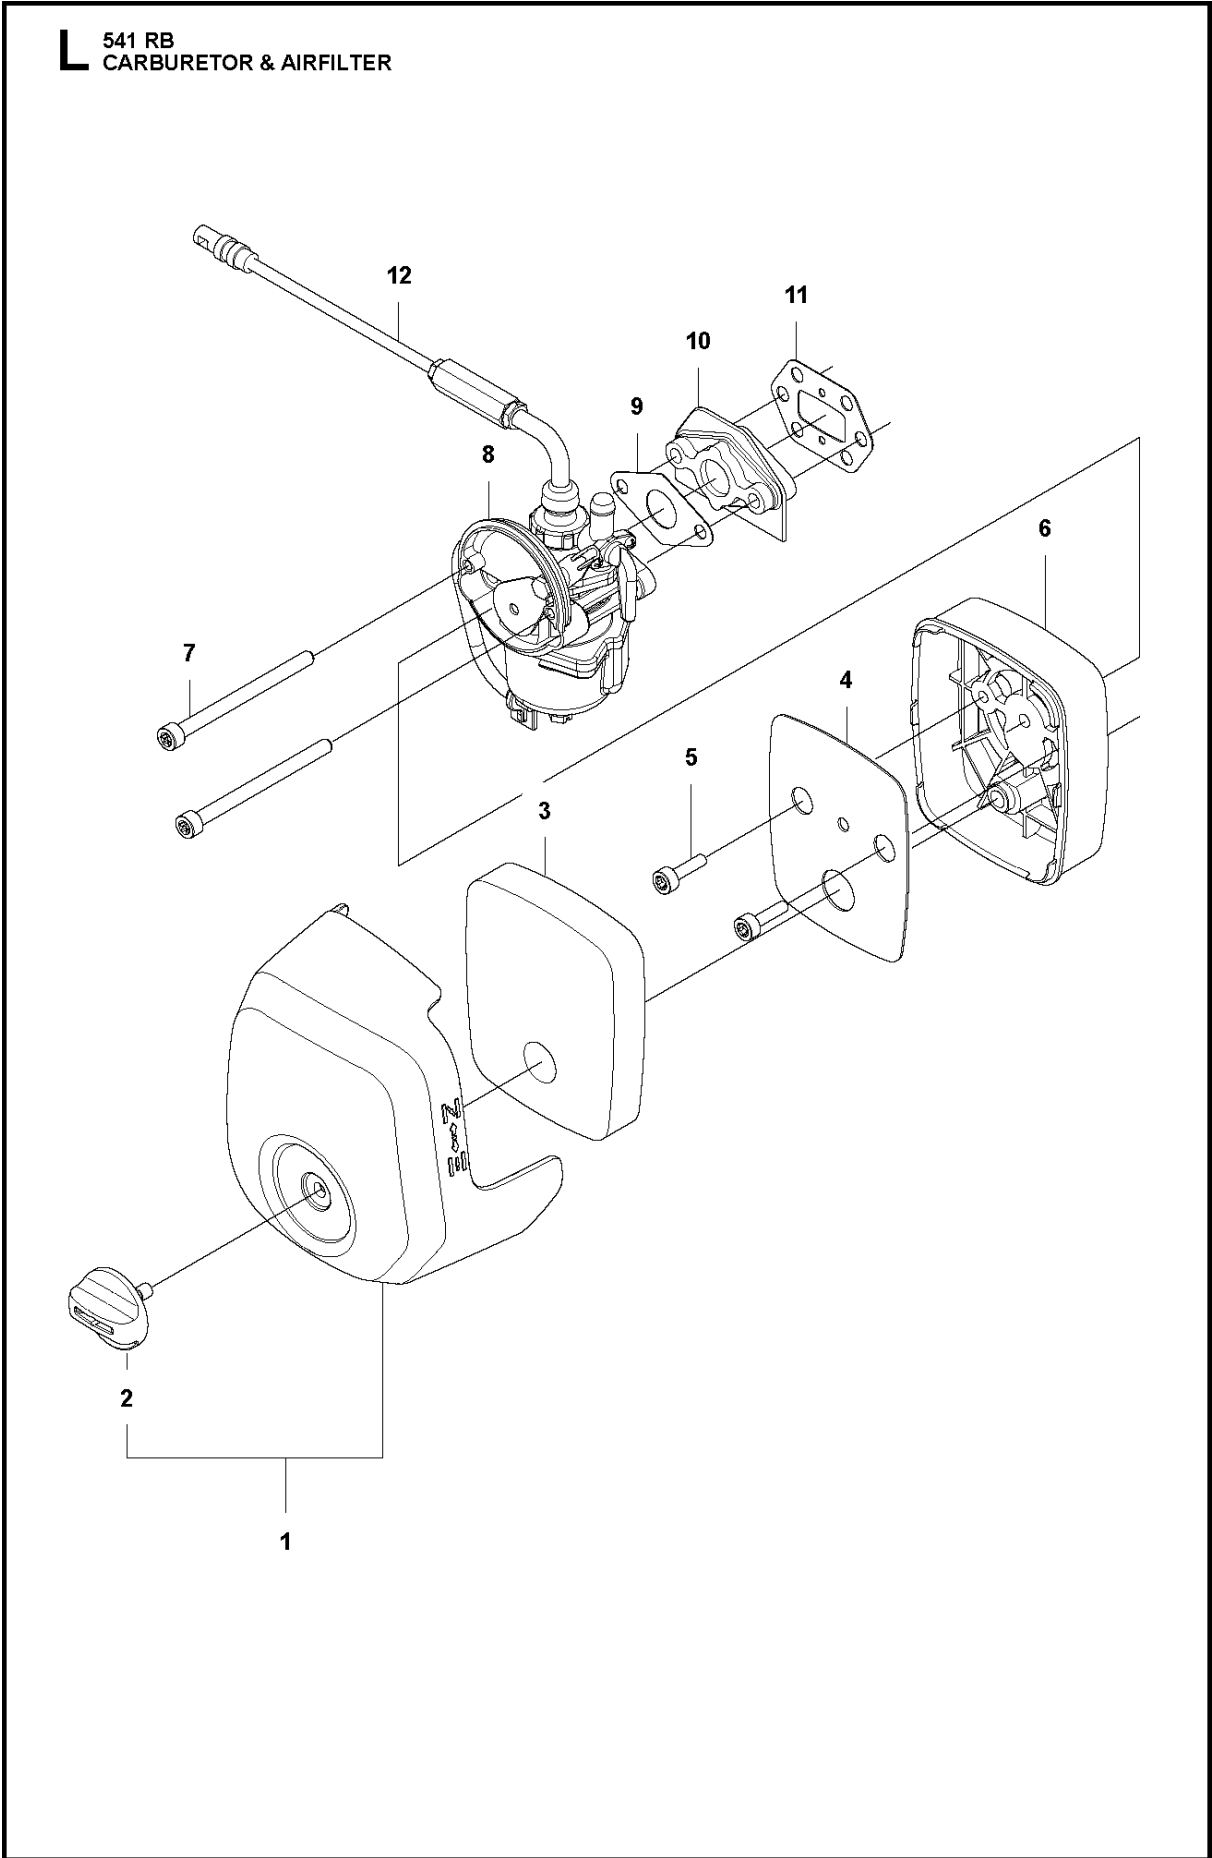

CARBURETOR & AIR FILTER

541 RB, 2019-04

Ref	Part No	Description	Remark	QTY	KIT
1	596 49 21-01	FILTER COVER ASSY		1	
2	576 99 24-05	KNOB		1	1
3	596 25 75-01	AIR FILTER		1	
4	596 49 24-01	PLATE		1	
5	581 37 88-02	BOLT		2	
6	596 49 22-01	FILTER HOLDER		1	
7	586 49 66-01	BOLT		2	
8	512 27 79-01	CARBURETOR-A		1	
9	515 36 97-01	GASKET		1	
10	515 36 98-01	INSULATOR		1	
11	505 30 49-01	GASKET.INSU		1	
12	596 25 77-01	CABLE ASSY		1