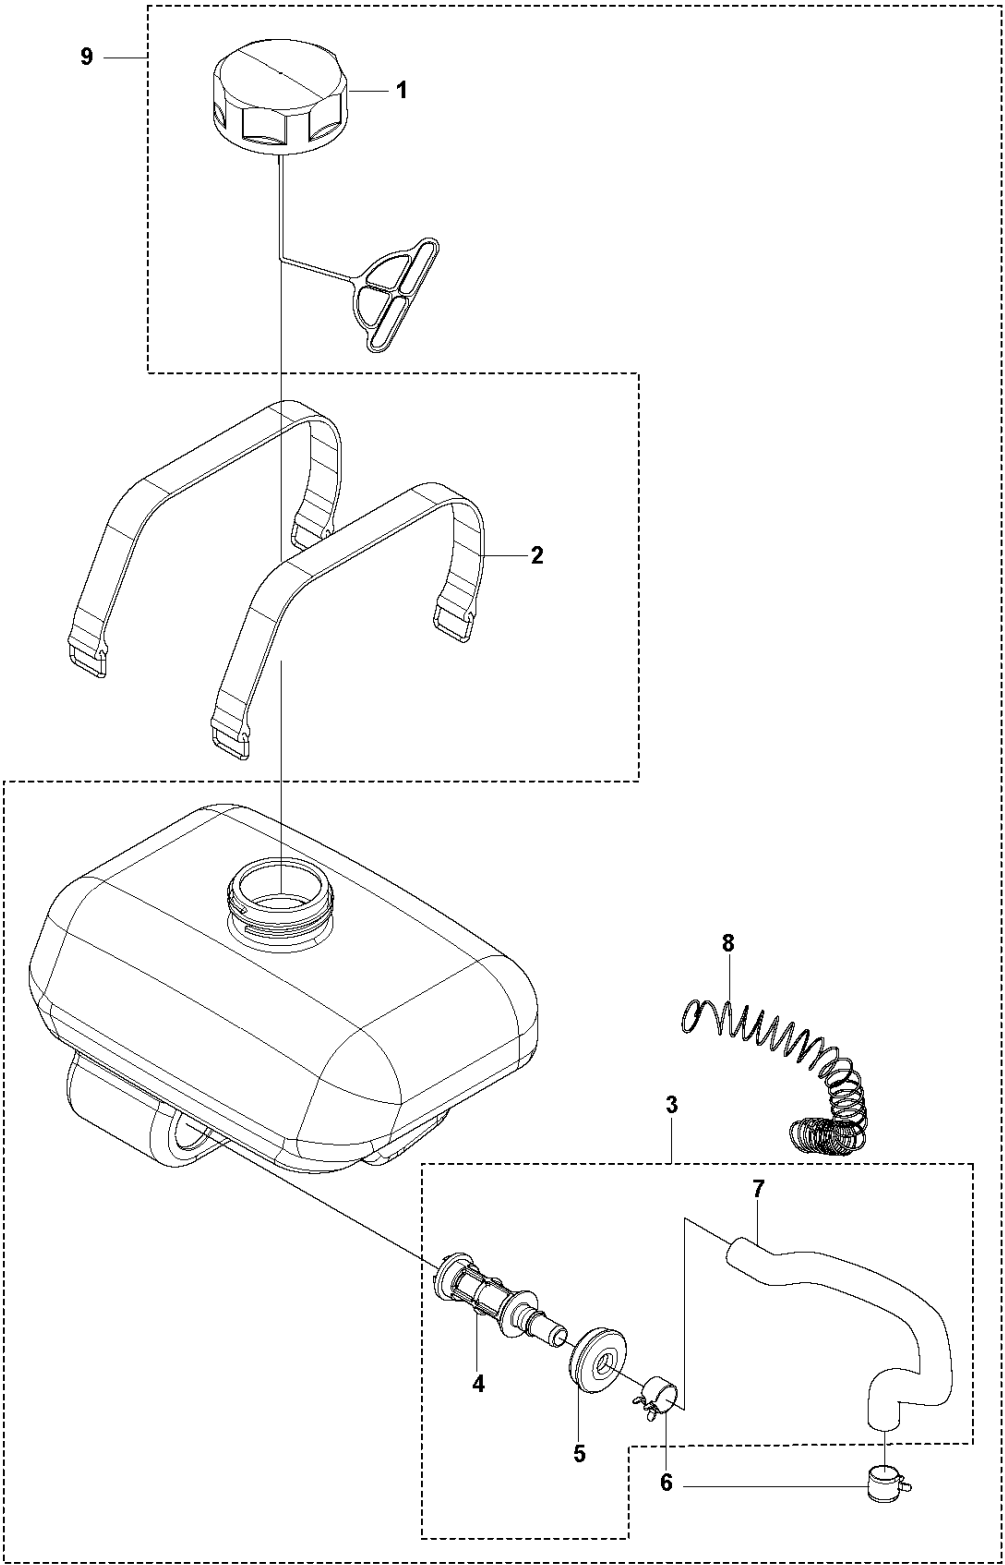

K 541 RB
FUEL TANK

FUEL TANK

541 RB, 2019-04

Ref	Part No	Description	Remark	QTY	KIT
1	596 49 30-01	TANK CAP ASSY		1	9
2	513 31 59-01	BAND		2	
3	521 74 39-01	JOINT		1	9
4	513 24 82-01	STRAINER		1	3,9
5	513 24 83-01	GROMMET		1	3,9
6	514 08 85-01	CLIP		2	3,9
7	512 27 53-01	PIPE		1	3,9
8	514 38 74-01	SPRING		1	9
9	596 49 29-02	FUEL TANK ASSY		1