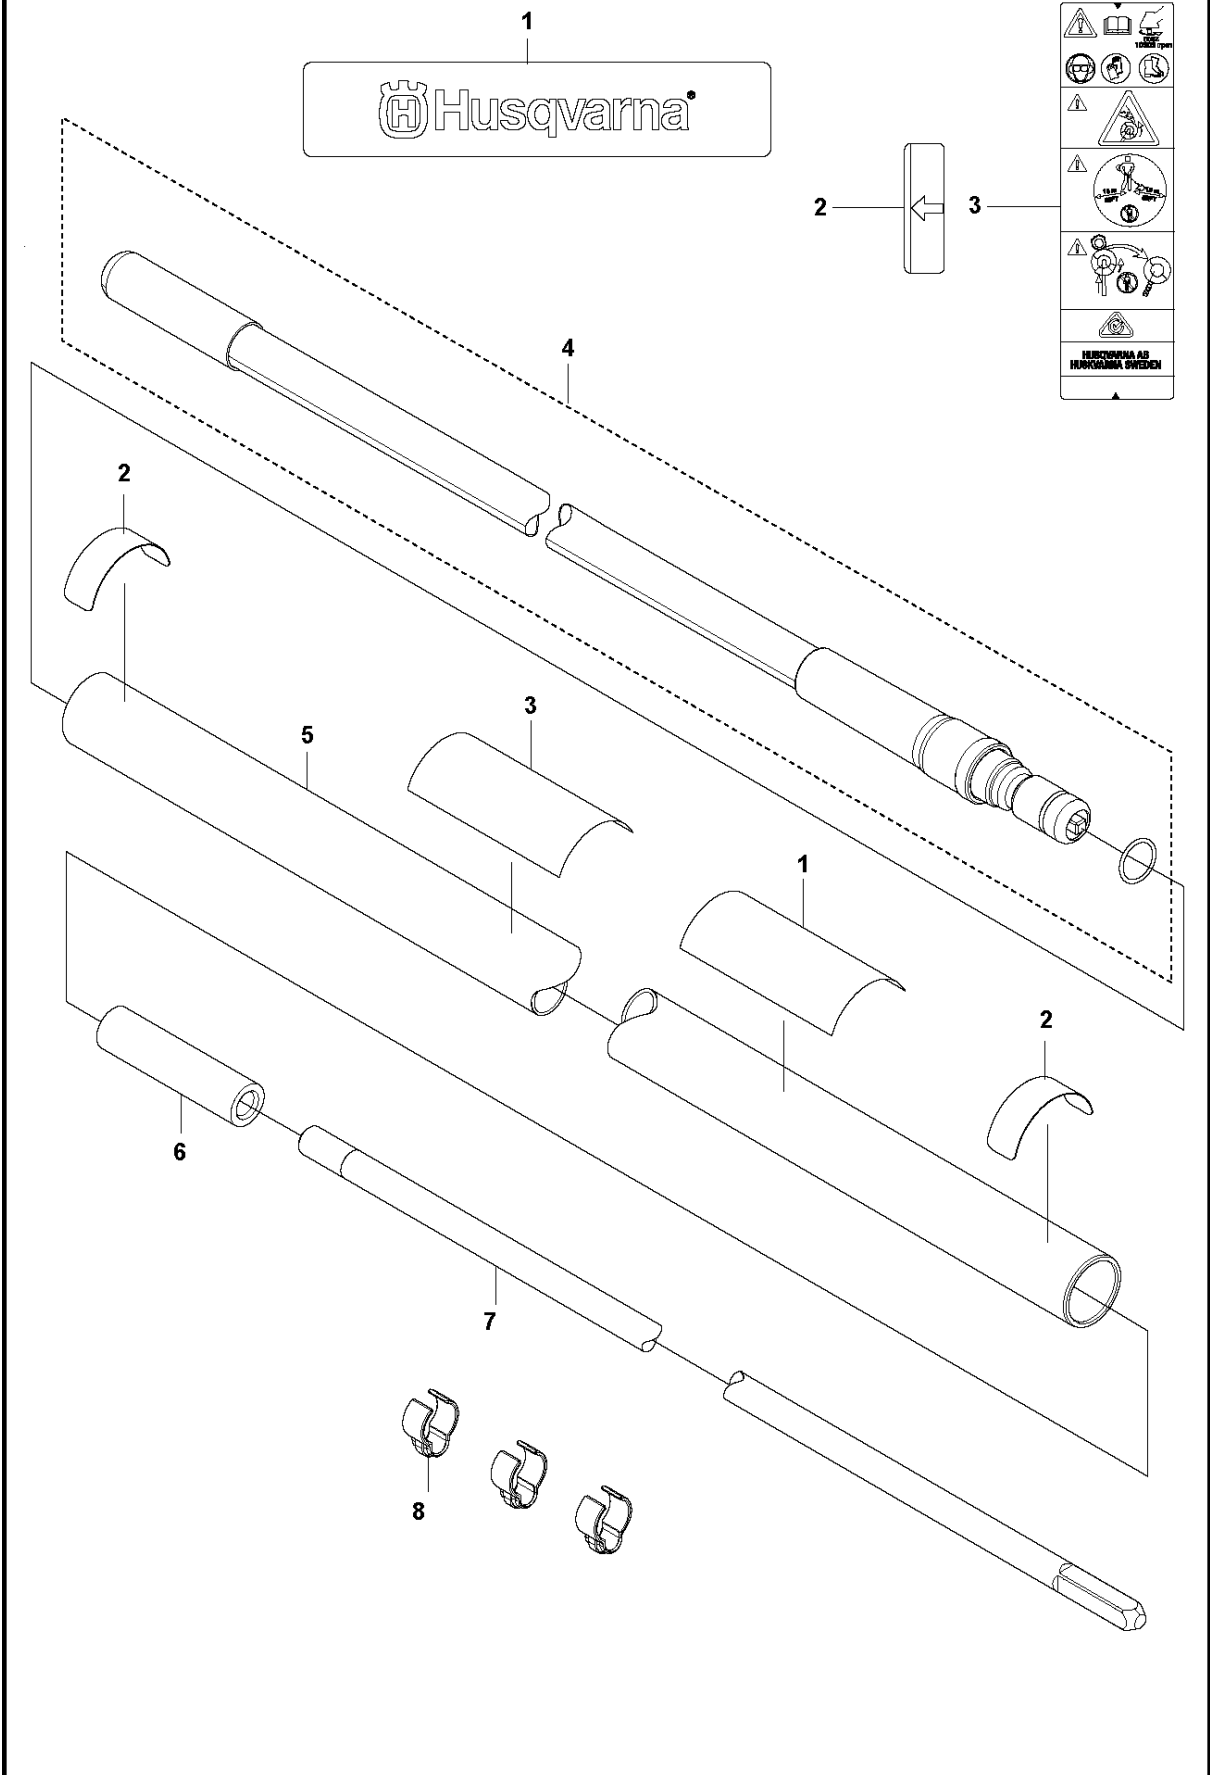

B1 541 RB
TUBE & SHAFT

FOR ASIA AND LA

TUBE & SHAFT

541 RB, 2019-04

Ref	Part No	Description	Remark	QTY KIT
1	584 63 69-01	DECAL	For Asia and LA	1
2	505 29 58-01	LABEL	For Asia and LA	2
3	591 19 84-02	DECAL	For Asia and LA	1
4	527 30 55-01	SHAFT	For Asia and LA	1
5	521 66 96-01	PIPE-COMP	For Asia and LA	1
6	515 53 66-01	SHAFT	For Asia and LA	1
7	515 53 65-01	SHAFT	For Asia and LA	1
8	521 53 92-01	CLAMP	For Asia and LA	3