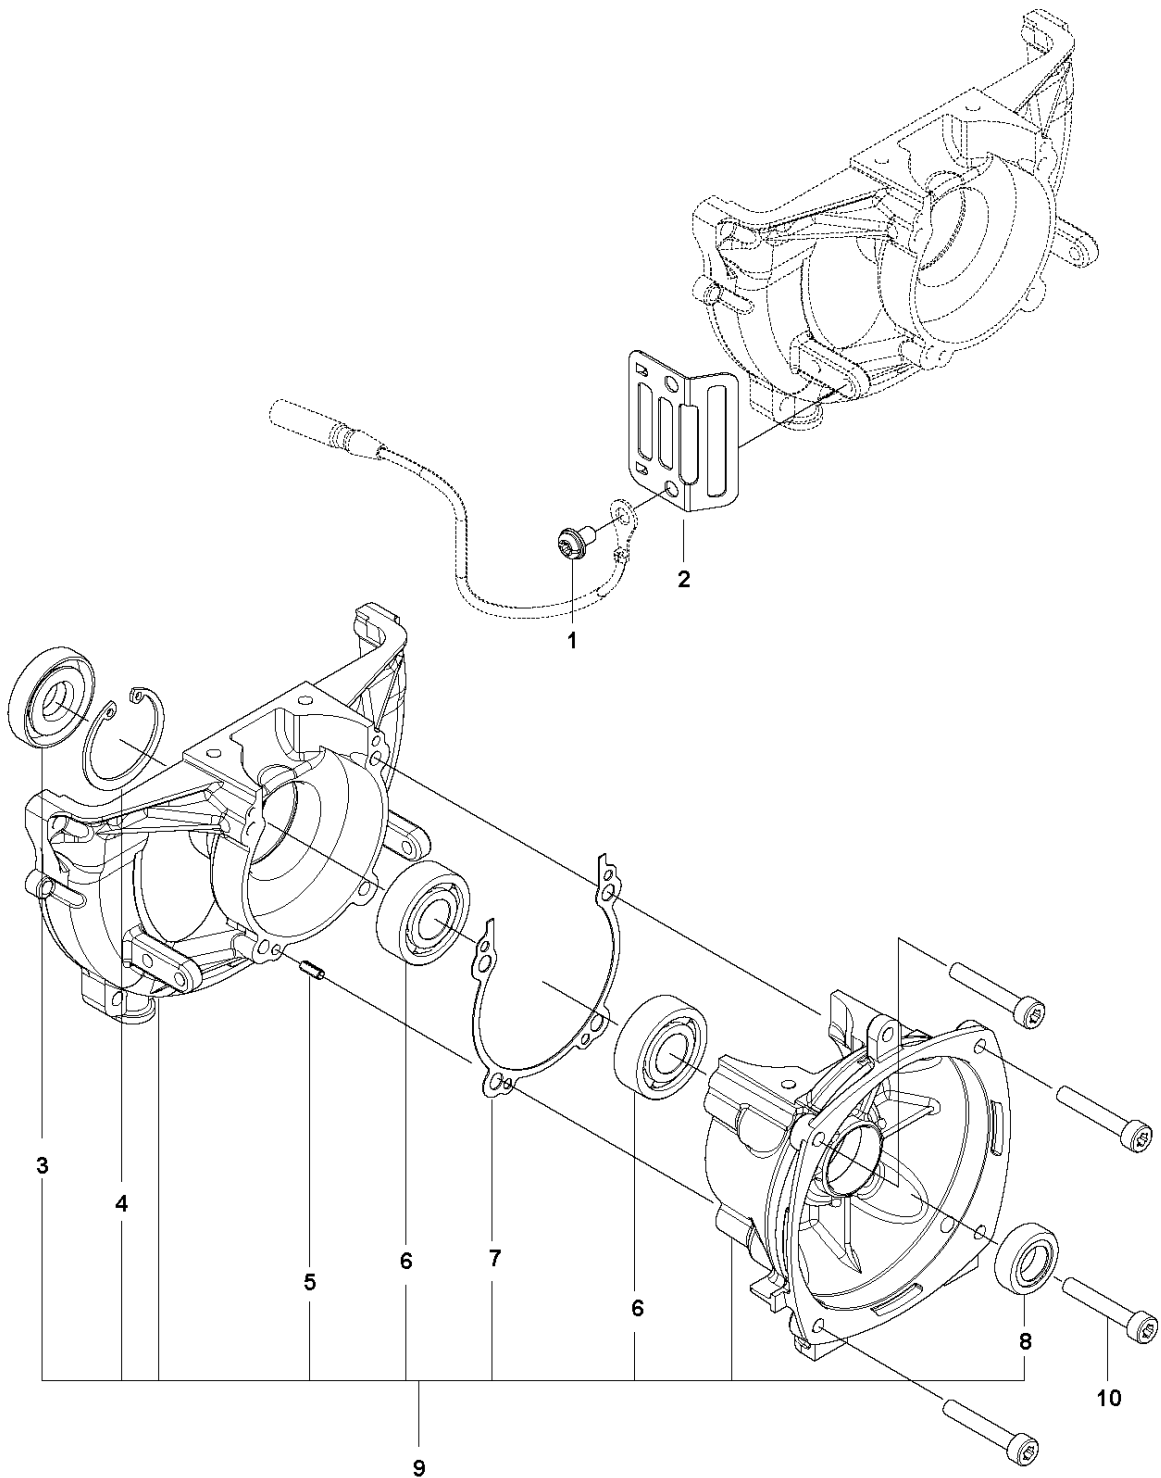

N 541 RB
CRANK SHAFT

CRANKSHAFT

541 RB, 2019-04

Ref	Part No	Description	Remark	QTY	KIT
1	593 30 53-01	CRANKSHAFT ASSY		1	
2	505 29 65-01	BEARING		2	1
3	506 68 94-01	KEY		1	1
4	505 29 73-01	BEARING		1	1

P 541 RB
CRANKCASE