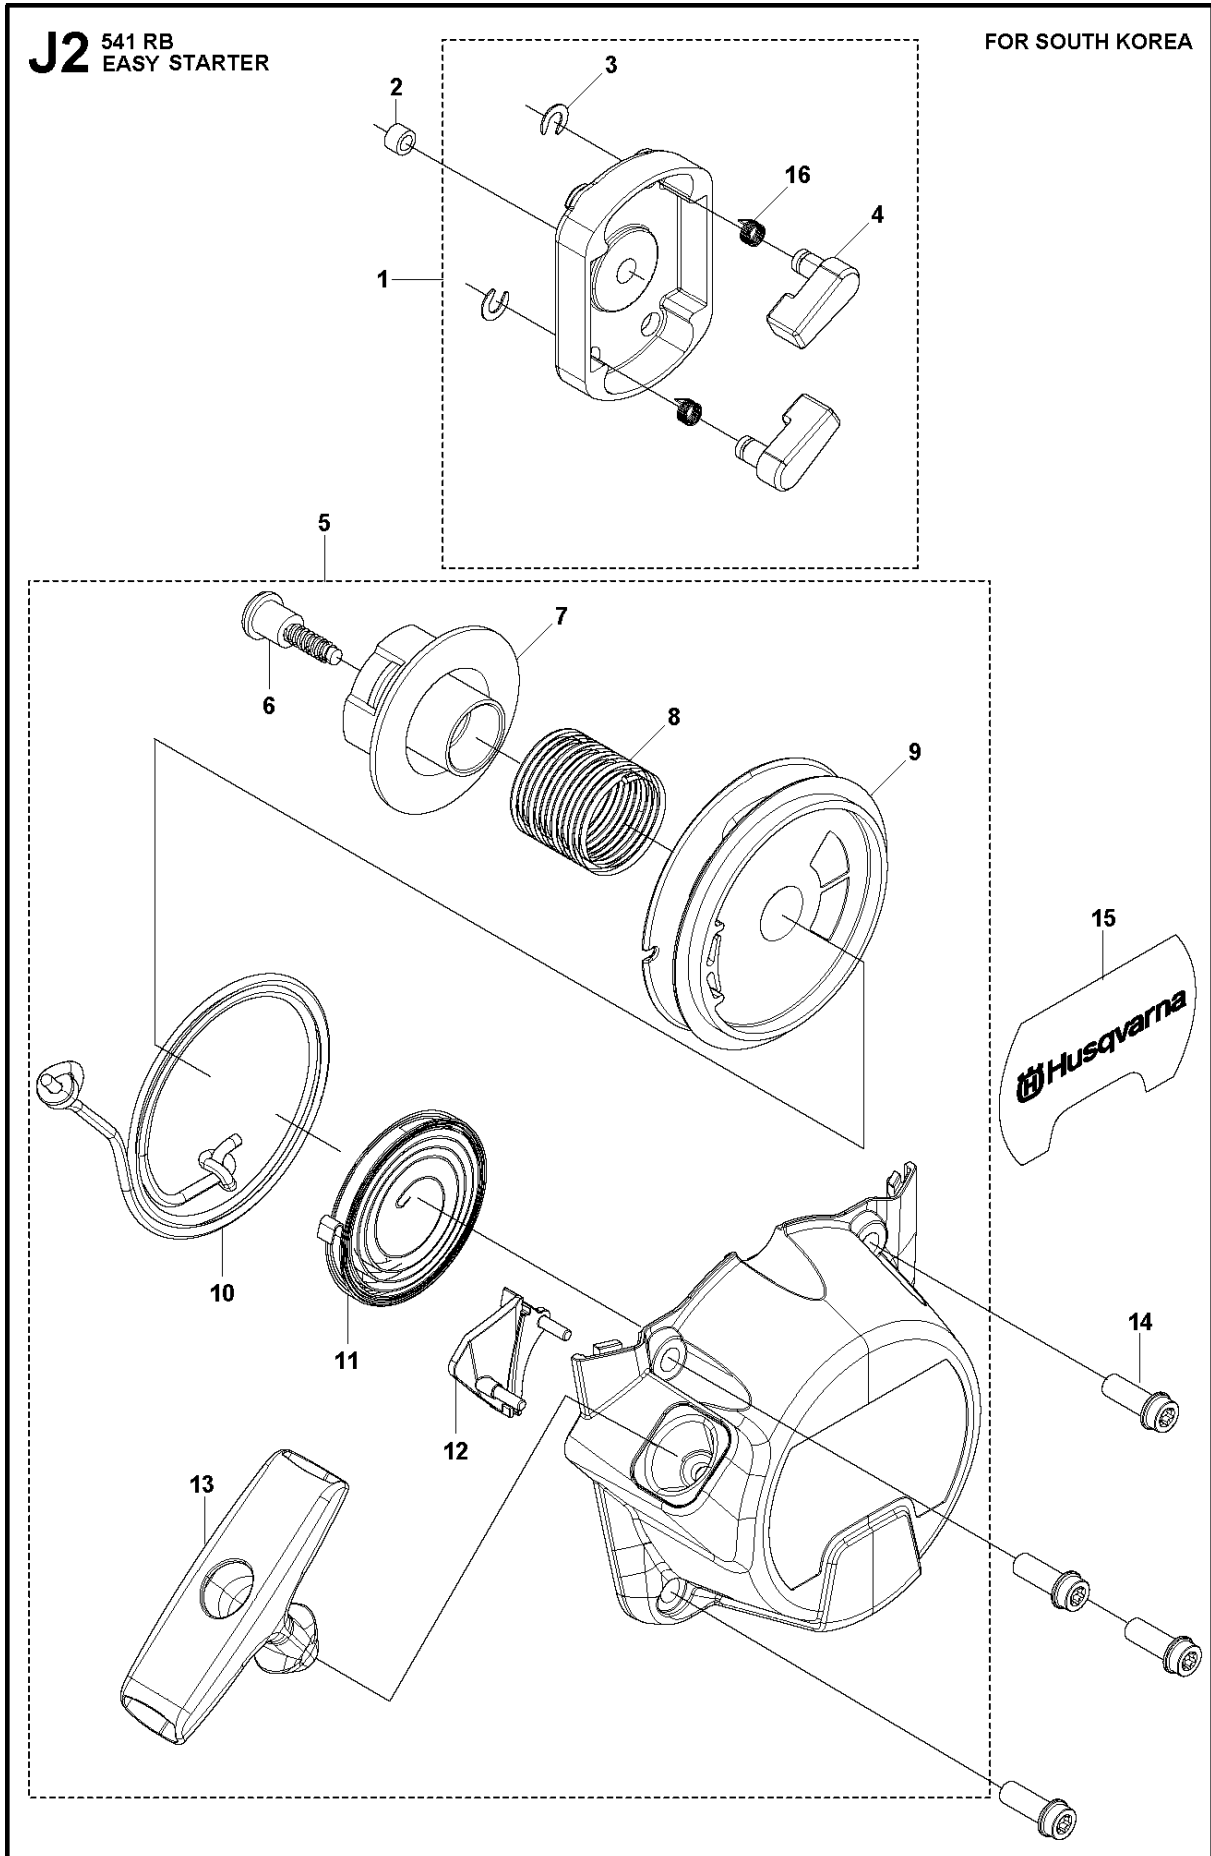

J2 541 RB
EASY STARTER

FOR SOUTH KOREA

STARTER

541 RB, 2019-04

Ref	Part No	Description	Remark	QTY	KIT
1	511 42 08-01	PULLEY	For South Korea	1	
2	505 30 46-01	COLLAR	For South Korea	1	
3	513 16 77-01	E-RING	For South Korea	2	1
4	522 65 11-01	RATCHET	For South Korea	2	1
5	596 49 42-01	STARTER ASSY	For South Korea	1	
6	522 65 41-01	SCREW	For South Korea	1	5
7	597 74 03-01	DRIVER	For South Korea	1	5
8	521 63 80-01	SPRING	For South Korea	1	5
9	521 64 81-01	REEL	For South Korea	1	5
10	521 63 77-01	ROPE	For South Korea	1	5
11	521 63 74-01	SPRING	For South Korea	1	5
12	590 57 90-01	COVER	For South Korea	1	5
13	537 23 25-01	STARTER HANDLE	For South Korea	1	5
14	590 63 13-01	SCREW	For South Korea	4	
15	591 19 92-01	DECAL	For South Korea	1	
16	521 63 84-01	SPRING	For South Korea	2	1