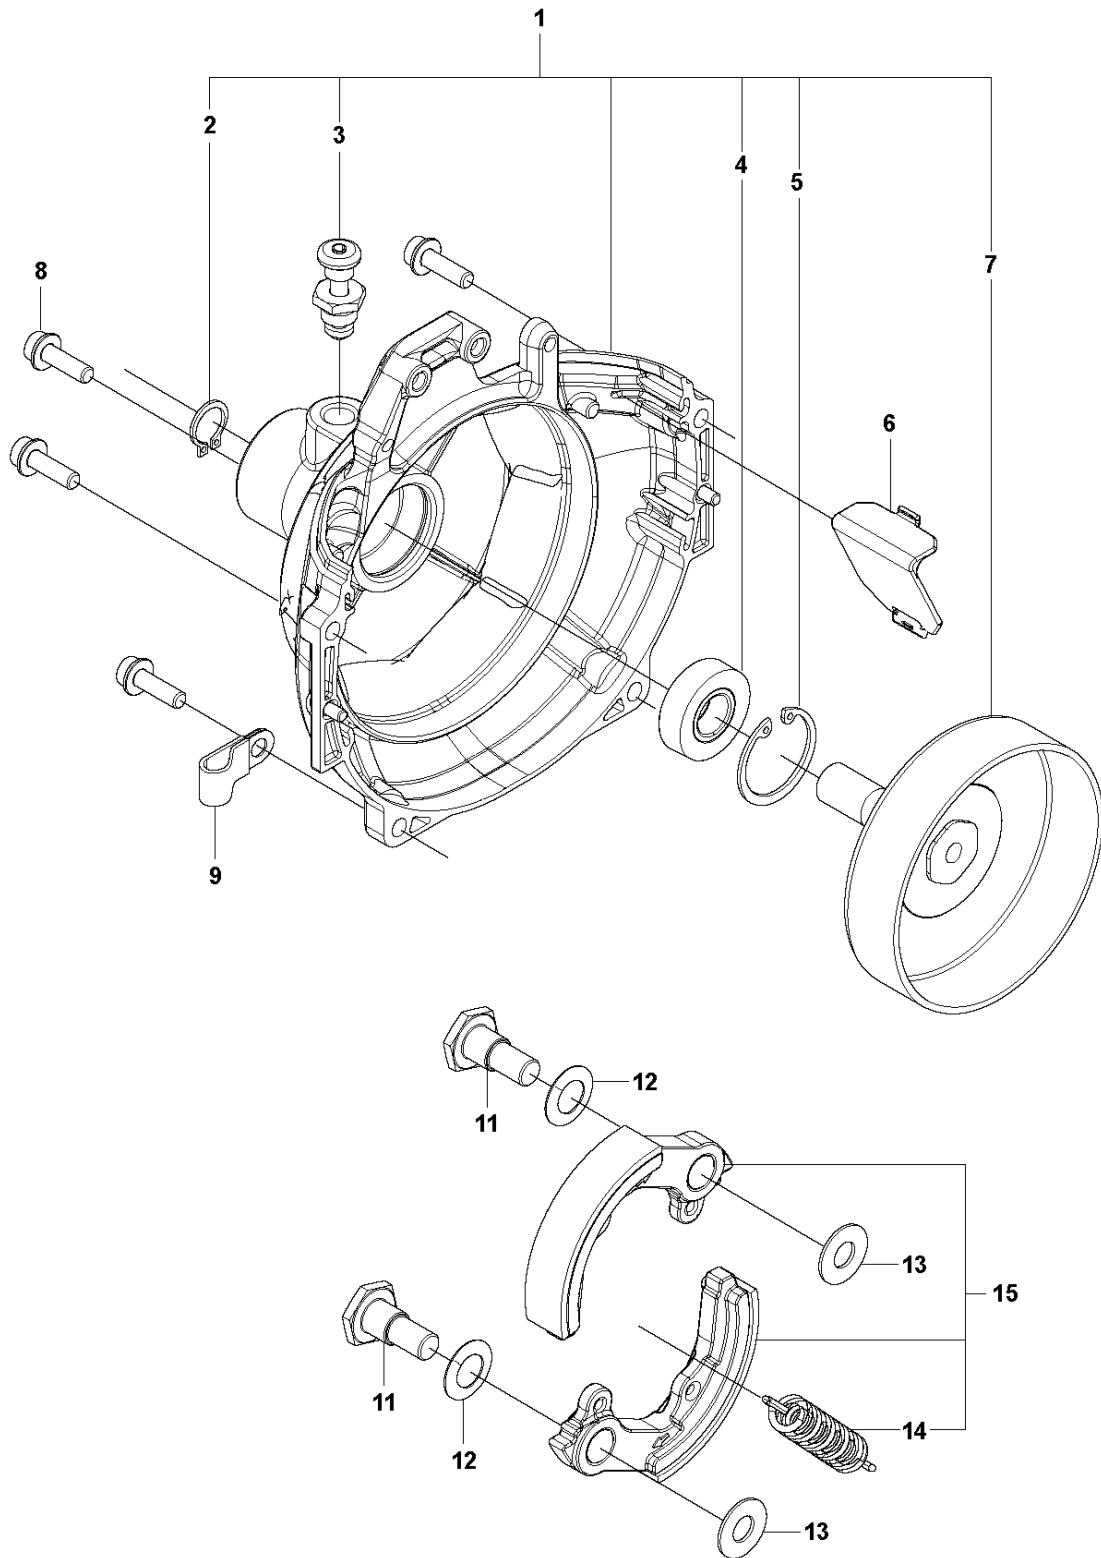

D1 541 RB
THROTTLE CONTROLS

FOR LA

THROTTLE CONTROLS

541 RB, 2019-04

Ref	Part No	Description	Remark	QTY KIT
1	511 63 97-01	GRIP	For LA	1
2	596 77 40-01	LEVER ASSY	For LA	1
3	588 23 46-02	CORD	For LA	2
4	596 25 78-01	CABLE ASSY	For LA	1
5	588 23 33-01	TUBE	For LA	1
6	515 53 67-01	CLAMP	For LA	1
7	529 26 81-01	BOLT	For LA	1
8	506 68 90-01	BOLT	For LA	1
9	521 52 86-01	JOINT	For LA	1

D2 541 RB
THROTTLE CONTROLS

FOR ASIA AND SOUTH KOREA

THROTTLE CONTROLS

541 RB, 2019-04

Ref	Part No	Description	Remark	QTY	KIT
1	588 23 29-01	LEVER	For Asia	1	
1	529 26 08-02	LEVER ASSY	For South Korea	1	
2	586 24 68-01	STOP SWITCH	For Asia	1	1
2	521 85 16-01	SWITCH	For South Korea	1	1
3	510 48 08-01	SCREW	For Asia	1	1
3	510 48 08-01	SCREW	For South Korea	1	1
4	511 63 97-01	GRIP	For Asia	1	
4	514 39 43-01	GRIP	For South Korea	1	
5	515 53 67-01	CLAMP	For Asia	1	
5	570 21 28-01	CLAMP	For South Korea	1	
6	529 26 81-01	BOLT	For Asia	1	
6	589 78 85-01	SCREW	For South Korea	1	
7	506 68 90-01	BOLT	For Asia	1	
7	589 78 84-01	BOLT	For South Korea	1	
8	588 23 46-01	CORD	For Asia	2	1
8	588 23 46-03	CORD	For South Korea	2	1
9	596 25 78-01	CABLE ASSY	For Asia	1	
9	596 25 78-01	CABLE ASSY	For South Korea	1	
10	588 23 33-01	TUBE	For Asia	1	
10	588 23 33-02	TUBE	For South Korea	1	
11	521 52 86-01	JOINT	For Asia	1	
11	521 52 86-01	JOINT	For South Korea	1	

E 541 RB
CLUTCH

CLUTCH

541 RB, 2019-04

Ref	Part No	Description	Remark	QTY	KIT
1	521 74 33-01	HOUSING ASSY		1	
2	516 12 41-01	SNAP RING		1	1
3	512 52 70-01	STOPPER		1	1
4	529 26 98-01	BEARING		1	1
5	506 60 99-01	SNAP RING		1	1
6	505 30 04-01	PLATE		1	
7	591 44 36-01	DRUM		1	1
8	515 39 13-01	BOLT		4	
9	504 12 23-01	CLAMP		1	
11	505 29 78-01	SCREW		2	
12	505 29 81-01	WASHER		2	
13	505 29 80-01	WASHER		2	
14	505 29 77-01	SPRING		1	15
15	505 29 76-01	SHOE-C		1	