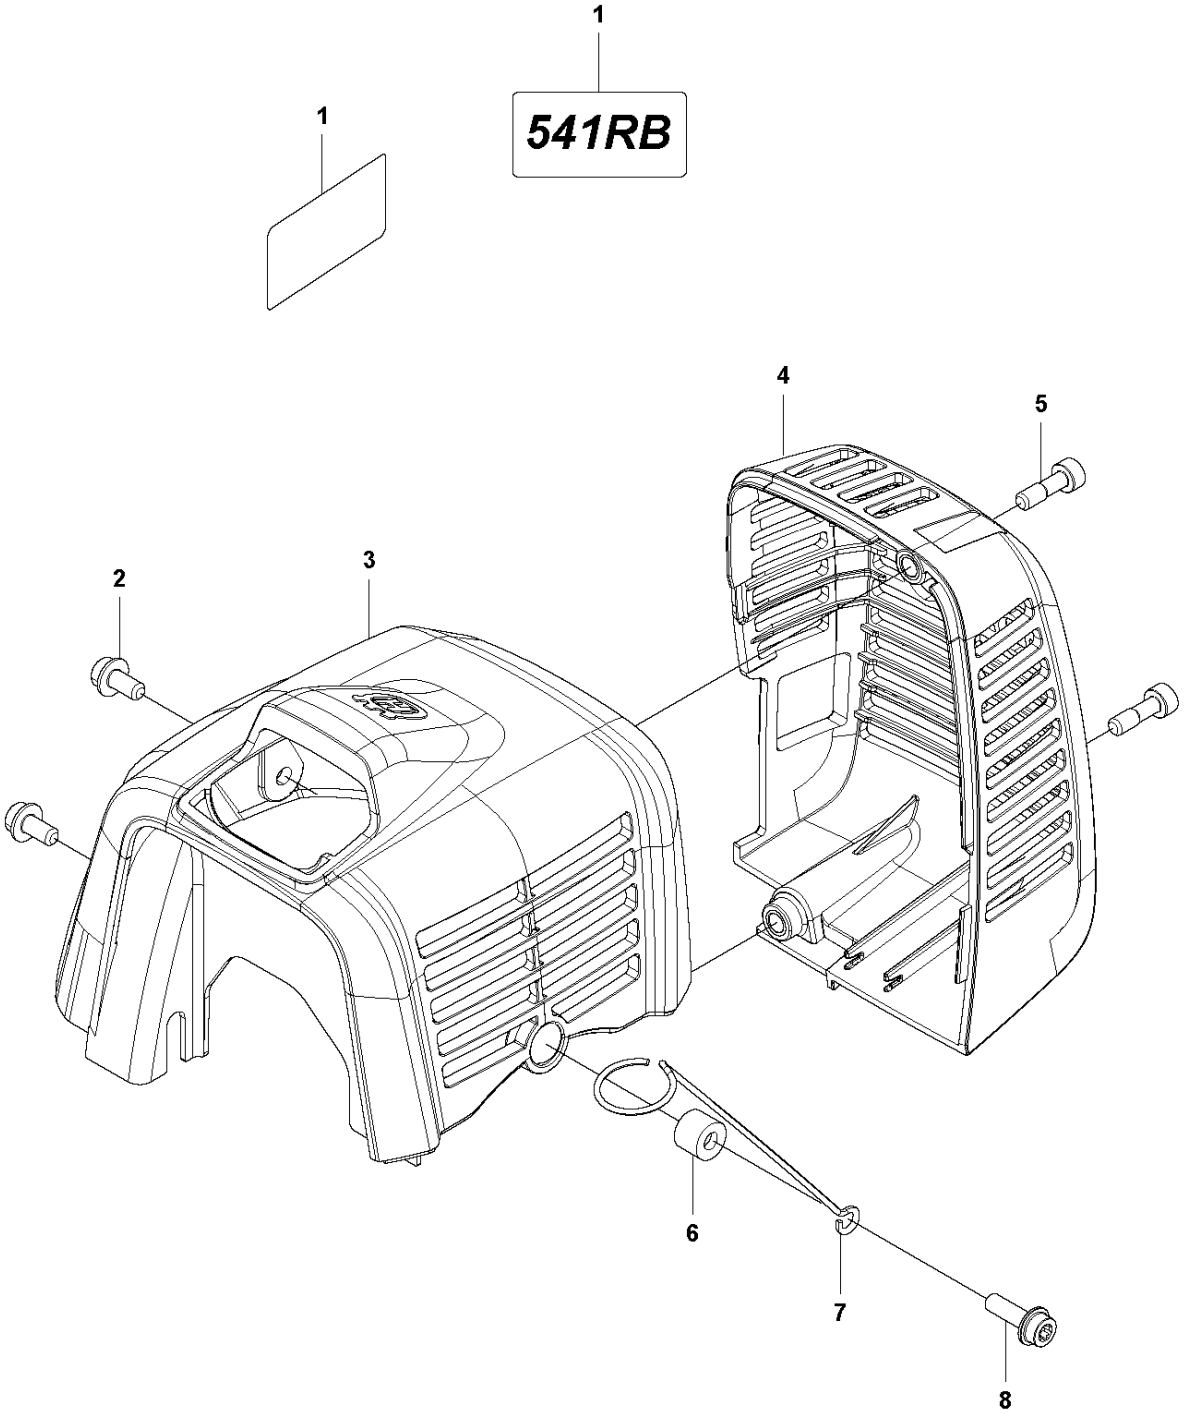

G 541 RB
CYLINDER COVER

CYLINDER COVER

541 RB, 2019-04

Ref	Part No	Description	Remark	QTY KIT
1	591 20 01-04	DECAL		1
2	594 05 78-01	SCREW		2
3	590 57 86-01	CYLINDER COVER		1
4	590 57 85-02	MUFFLER COVER		1
5	591 35 84-01	SCREW		2
6	596 25 76-01	BUSHING		1
7	596 49 25-01	GUIDE		1
8	515 39 13-01	BOLT		1