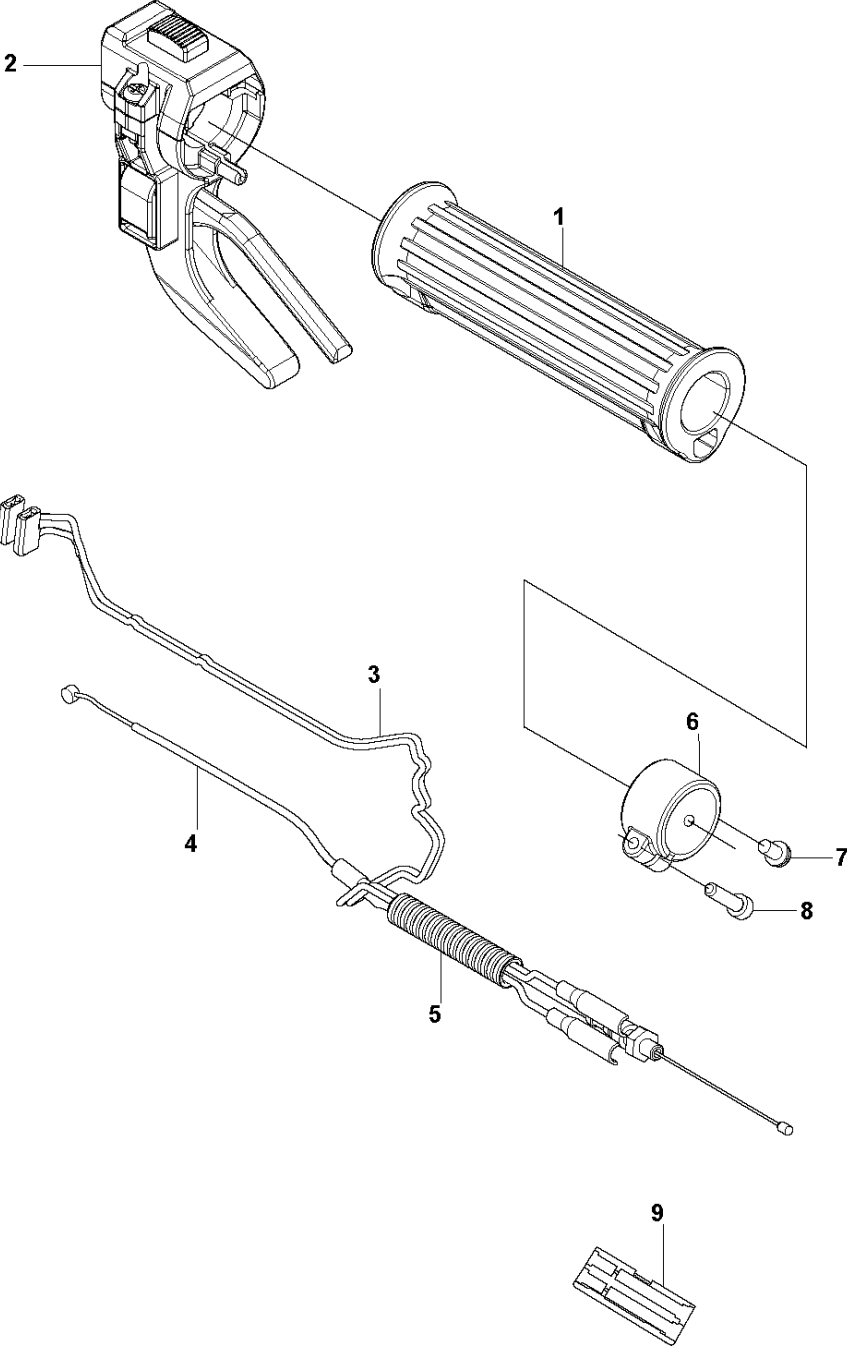

C2 541 RB
HANDLEBAR

FOR SOUTH KOREA

Ref	Part No	Description	Remark	QTY KIT
1	503 87 19-06	HANDLE	For South Korea	1
2	503 94 03-01	DISTANCE	For South Korea	1
3	502 19 71-01	SQUARE NUT	For South Korea	1
4	529 26 94-01	BOLT	For South Korea	1

D1 541 RB
THROTTLE CONTROLS

FOR LA

THROTTLE CONTROLS

541 RB, 2019-04

Ref	Part No	Description	Remark	QTY KIT
1	511 63 97-01	GRIP	For LA	1
2	596 77 40-01	LEVER ASSY	For LA	1
3	588 23 46-02	CORD	For LA	2
4	596 25 78-01	CABLE ASSY	For LA	1
5	588 23 33-01	TUBE	For LA	1
6	515 53 67-01	CLAMP	For LA	1
7	529 26 81-01	BOLT	For LA	1
8	506 68 90-01	BOLT	For LA	1
9	521 52 86-01	JOINT	For LA	1

D2 541 RB
THROTTLE CONTROLS

FOR ASIA AND SOUTH KOREA

THROTTLE CONTROLS

541 RB, 2019-04

Ref	Part No	Description	Remark	QTY	KIT
1	588 23 29-01	LEVER	For Asia	1	
1	529 26 08-02	LEVER ASSY	For South Korea	1	
2	586 24 68-01	STOP SWITCH	For Asia	1	1
2	521 85 16-01	SWITCH	For South Korea	1	1
3	510 48 08-01	SCREW	For Asia	1	1
3	510 48 08-01	SCREW	For South Korea	1	1
4	511 63 97-01	GRIP	For Asia	1	
4	514 39 43-01	GRIP	For South Korea	1	
5	515 53 67-01	CLAMP	For Asia	1	
5	570 21 28-01	CLAMP	For South Korea	1	
6	529 26 81-01	BOLT	For Asia	1	
6	589 78 85-01	SCREW	For South Korea	1	
7	506 68 90-01	BOLT	For Asia	1	
7	589 78 84-01	BOLT	For South Korea	1	
8	588 23 46-01	CORD	For Asia	2	1
8	588 23 46-03	CORD	For South Korea	2	1
9	596 25 78-01	CABLE ASSY	For Asia	1	
9	596 25 78-01	CABLE ASSY	For South Korea	1	
10	588 23 33-01	TUBE	For Asia	1	
10	588 23 33-02	TUBE	For South Korea	1	
11	521 52 86-01	JOINT	For Asia	1	
11	521 52 86-01	JOINT	For South Korea	1	