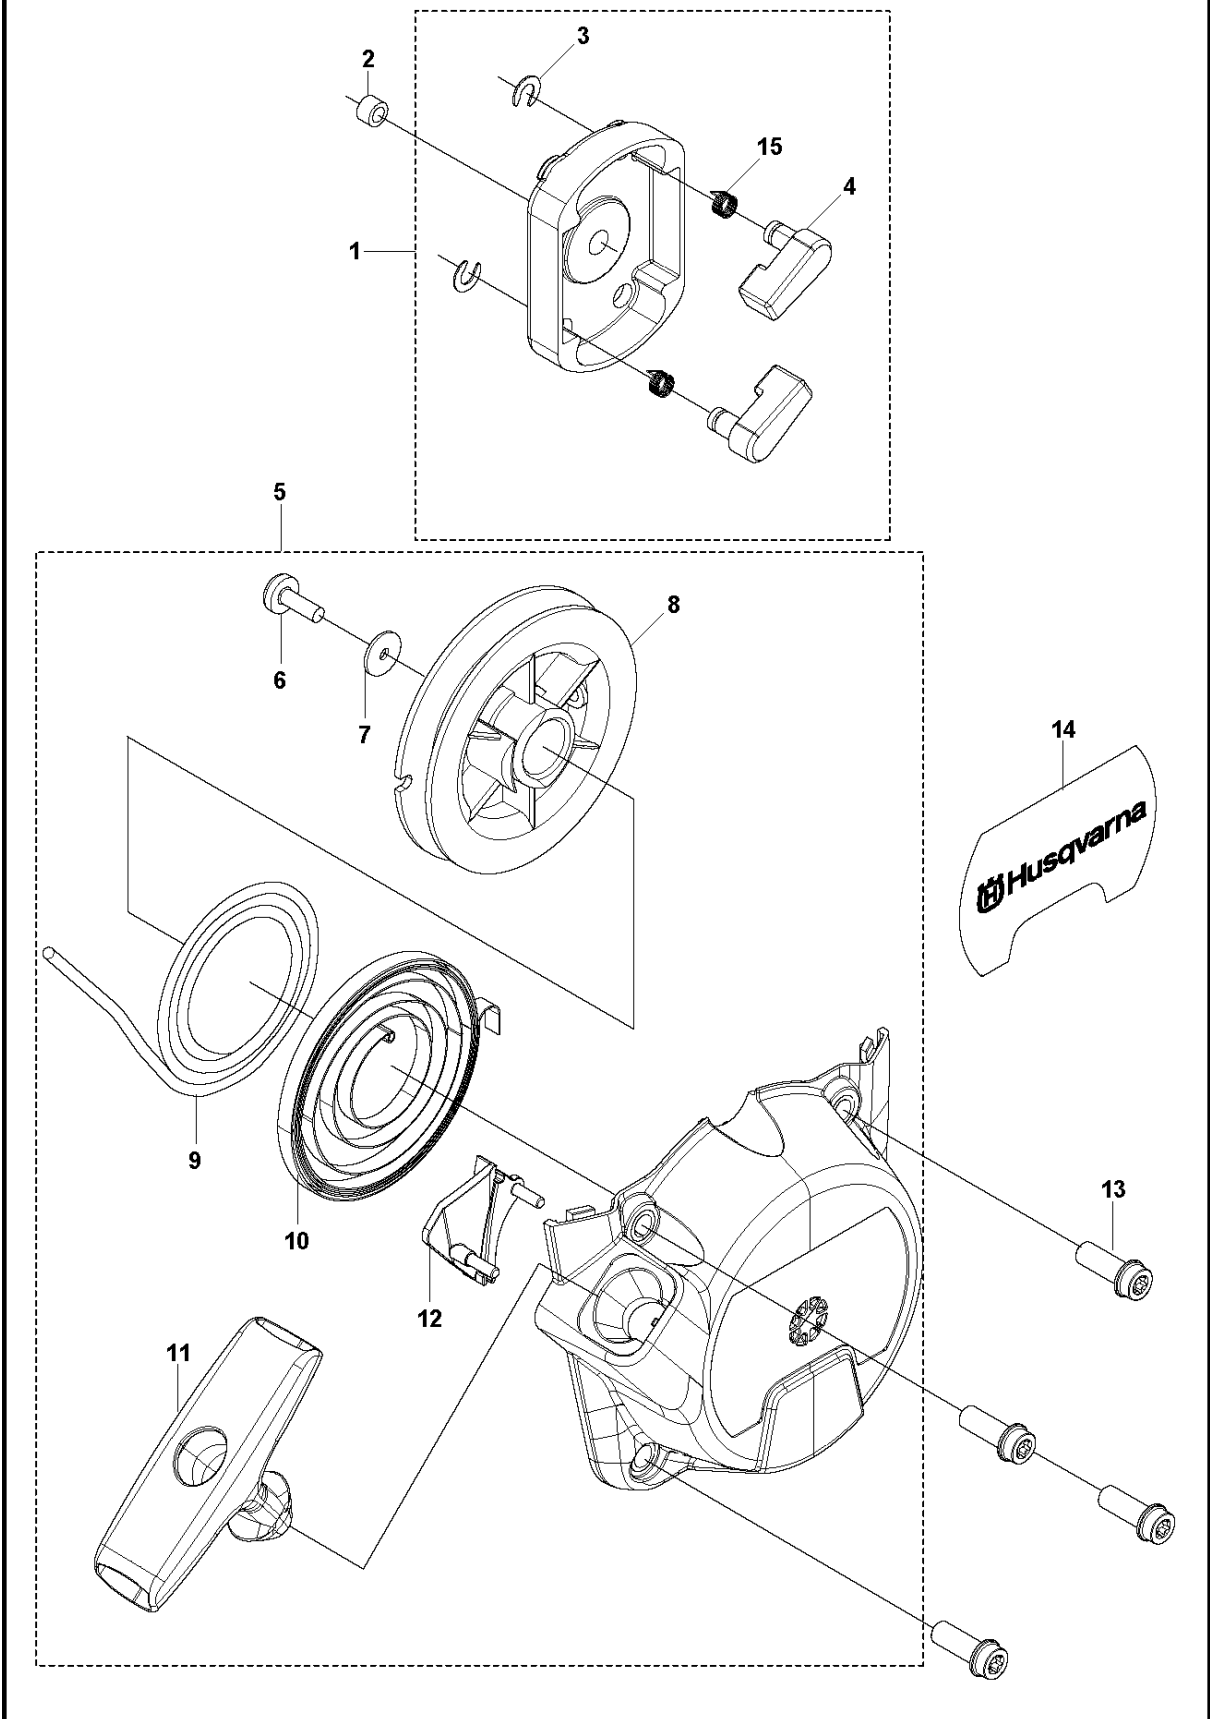

STARTER

541 RB, 2019-04

Ref	Part No	Description	Remark	QTY	KIT
1	528 75 54-01	PULLEY	For Asia and LA	1	
2	505 30 46-01	COLLAR	For Asia and LA	1	
3	501 93 90-01	CLIP	For Asia and LA	2	1
4	501 93 91-01	STARTER PAWL	For Asia and LA	2	1
5	590 57 89-01	STARTER	For Asia and LA	1	
6	501 93 22-01	SCREW	For Asia and LA	1	5
7	501 93 17-01	WASHER	For Asia and LA	1	5
8	501 92 98-01	REEL	For Asia and LA	1	5
9	501 92 99-01	STARTER ROPE	For Asia and LA	1	5
10	501 93 52-01	SPRING	For Asia and LA	1	5
11	537 23 25-01	STARTER HANDLE	For Asia and LA	1	5
12	590 57 90-01	COVER	For Asia and LA	1	5
13	590 63 13-01	SCREW	For Asia and LA	4	
14	591 19 92-01	DECAL	For Asia and LA	1	
15	501 93 89-01	SPRING	For Asia and LA	2	1