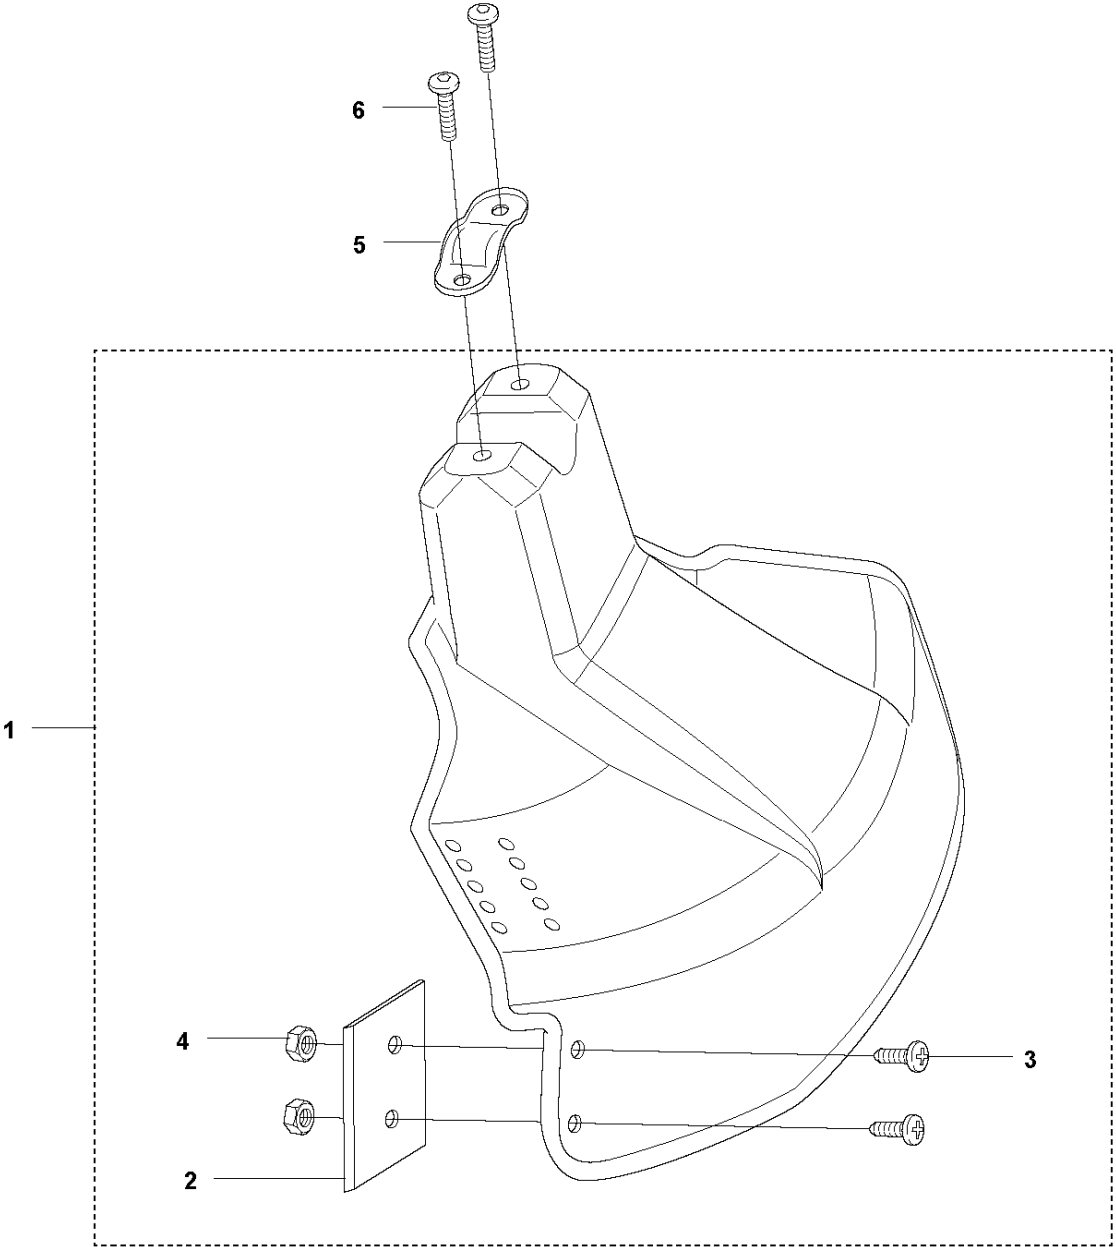

ACCESSORIES

541 RB, 2019-04

Ref	Part No	Description	Remark	QTY KIT
1	576 59 07-01	BOLT	For Asia and LA	2
2	514 36 86-01	CLAMP	For Asia and LA	1
3	577 32 97-01	GUARD	For Asia and LA	1
4	537 12 99-04	BAR GUARD	For Asia and LA	2

R3 541 RB
ACCESSORIES

FOR SOUTH KOREA