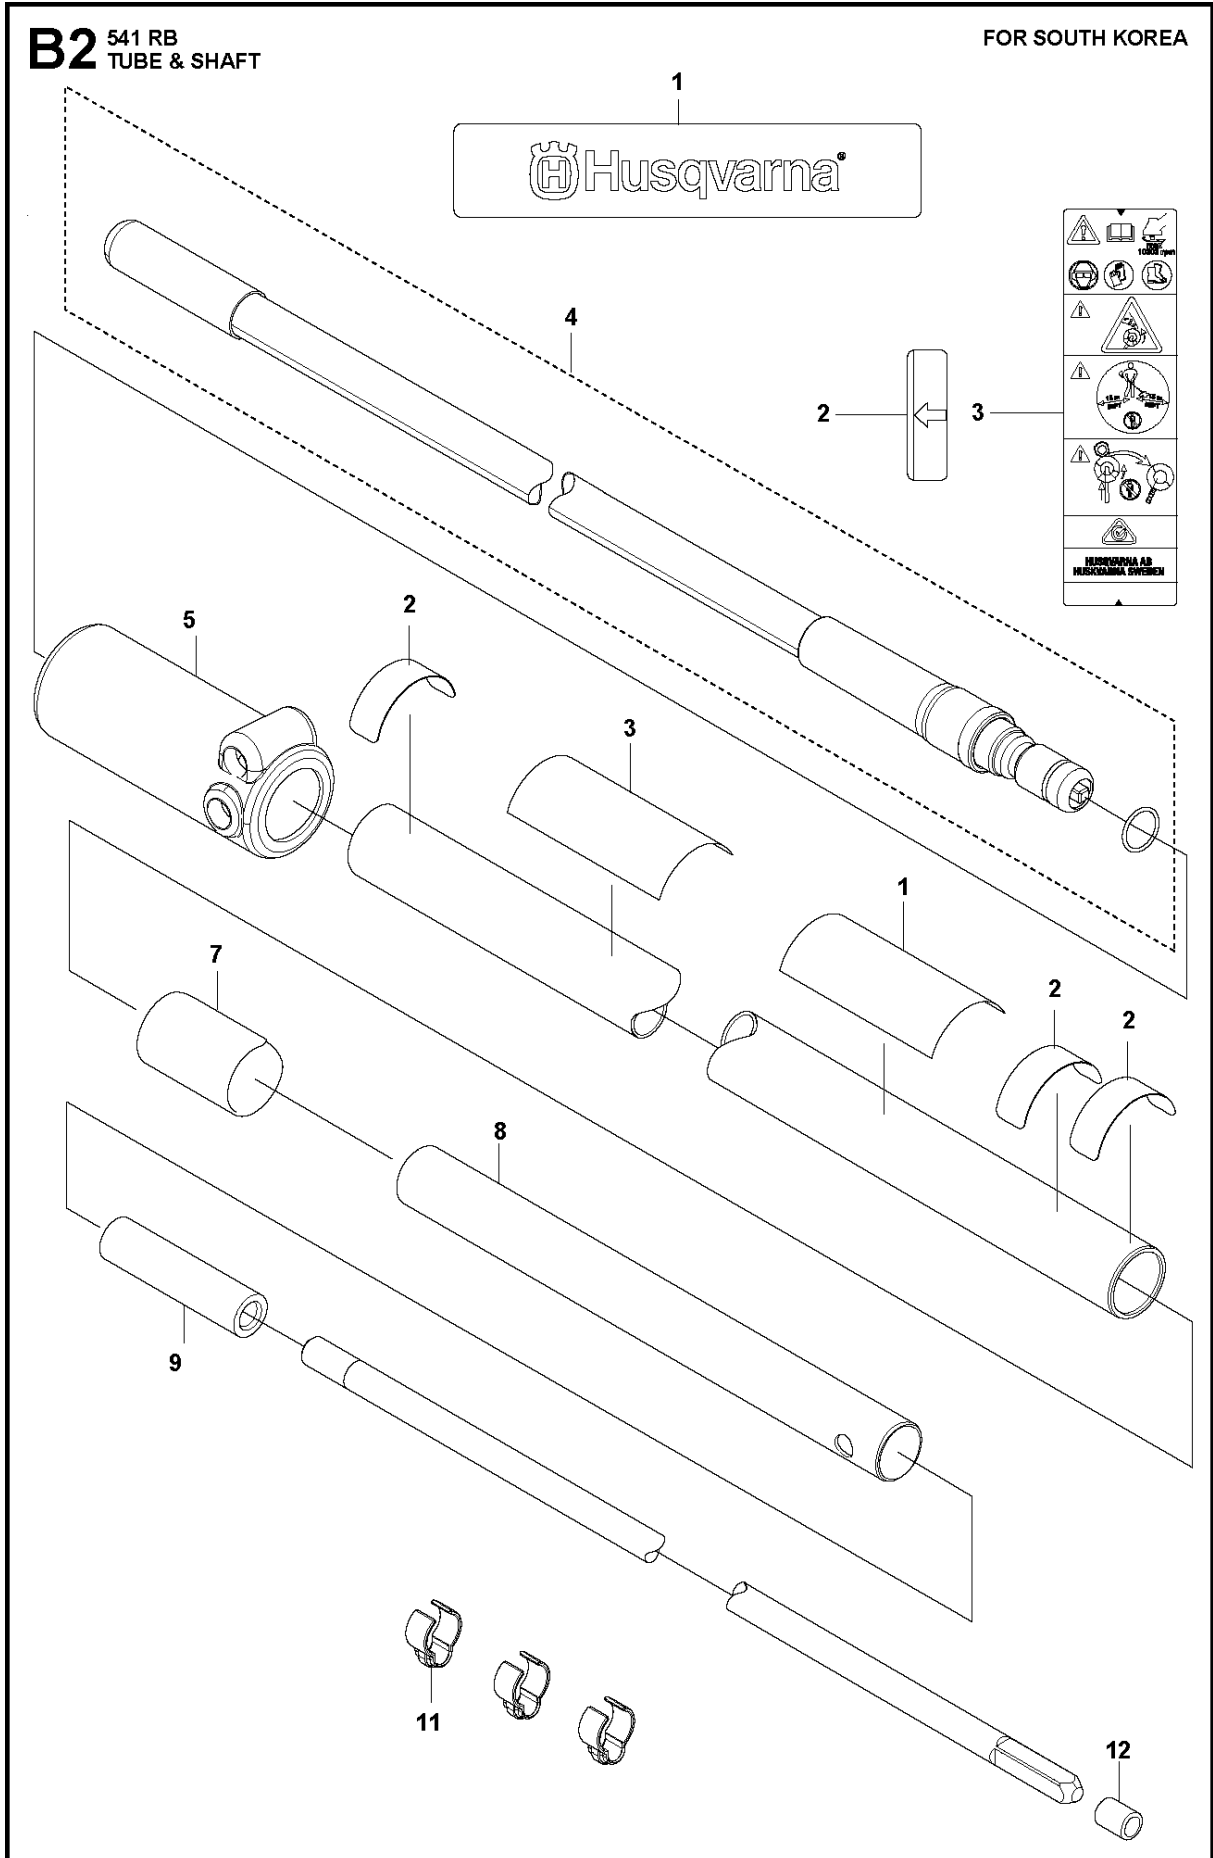

SPARE PARTS LIST

BRUSHCUTTERS/CLEARING SAWS

541 RB

GEARS

541 RB, 2019-04

Ref	Part No	Description	Remark	QTY	KIT
1	527 30 58-01	GEARCASE ASSY	For Asia and LA	1	
2	521 51 52-01	SCREW	For Asia and LA	1	
4	512 54 03-01	BEARING	For Asia and LA	1	1
5	512 54 05-01	GEAR	For Asia and LA	1	1
7	510 44 99-01	BOLT	For Asia and LA	1	1
8	512 54 06-01	PINION	For Asia and LA	1	1
9	516 12 40-01	SNAP RING	For Asia and LA	1	1
10	512 54 07-01	BEARING	For Asia and LA	1	1
11	512 54 08-01	BEARING	For Asia and LA	1	1
12	516 12 55-01	SNAP RING	For Asia and LA	1	1
13	510 56 97-01	BEARING	For Asia and LA	1	1
14	504 12 10-01	SNAP RING	For Asia and LA	1	1
15	515 53 74-01	HOLDER	For Asia and LA	1	1
16	515 53 75-01	HOLDER	For Asia and LA	1	1
17	521 80 40-01	NUT	For Asia and LA	1	1
18	515 53 80-01	COVER	For Asia and LA	1	
19	581 49 98-01	BOLT	For Asia and LA	3	
20	521 65 59-01	COVER	For Asia and LA	1	

B1 541 RB
TUBE & SHAFT

FOR ASIA AND LA

TUBE & SHAFT

541 RB, 2019-04

Ref	Part No	Description	Remark	QTY KIT
1	584 63 69-01	DECAL	For Asia and LA	1
2	505 29 58-01	LABEL	For Asia and LA	2
3	591 19 84-02	DECAL	For Asia and LA	1
4	527 30 55-01	SHAFT	For Asia and LA	1
5	521 66 96-01	PIPE-COMP	For Asia and LA	1
6	515 53 66-01	SHAFT	For Asia and LA	1
7	515 53 65-01	SHAFT	For Asia and LA	1
8	521 53 92-01	CLAMP	For Asia and LA	3

B2 541 RB
TUBE & SHAFT

FOR SOUTH KOREA

TUBE & SHAFT

541 RB, 2019-04

Ref	Part No	Description	Remark	QTY KIT
1	584 63 69-01	DECAL	For South Korea	1
2	505 29 58-01	LABEL	For South Korea	3
3	591 19 84-02	DECAL	For South Korea	1
4	570 21 85-01	FLEX-SHAFT-ASSY	For South Korea	1
5	589 78 87-01	COVER	For South Korea	1
7	596 75 70-01	SPACER	For South Korea	1
8	515 63 12-01	SLEEVE	For South Korea	1
9	570 21 39-01	JOINT	For South Korea	1
11	521 53 92-01	CLAMP	For South Korea	3
12	515 51 30-01	SPACER	For South Korea	1