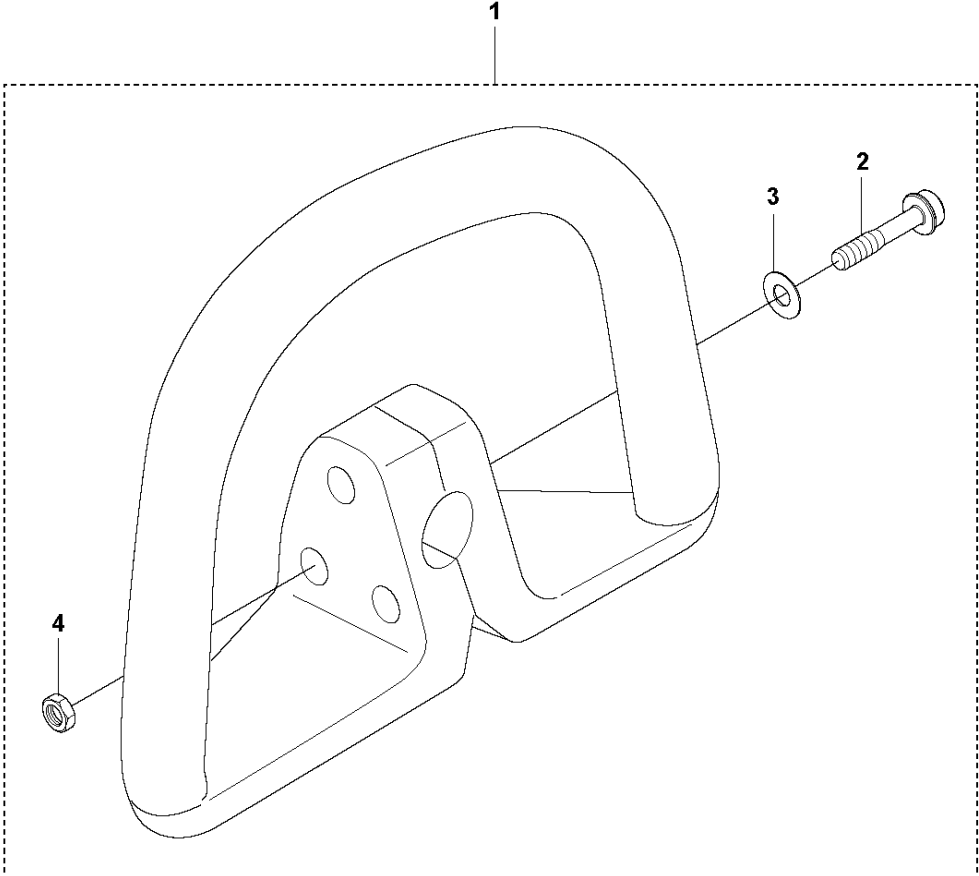

C1 541 RB
HANDLEBAR

FOR ASIA AND LA

Ref	Part No	Description	Remark	QTY KIT	
1	512 54 09-01	HANDLE ASSY	For Asia and LA	1	
2	510 46 21-01	SCREW	For Asia and LA	3	1
3	510 48 89-01	WASHER	For Asia and LA	3	1
4	505 17 23-01	NUT	For Asia and LA	3	1