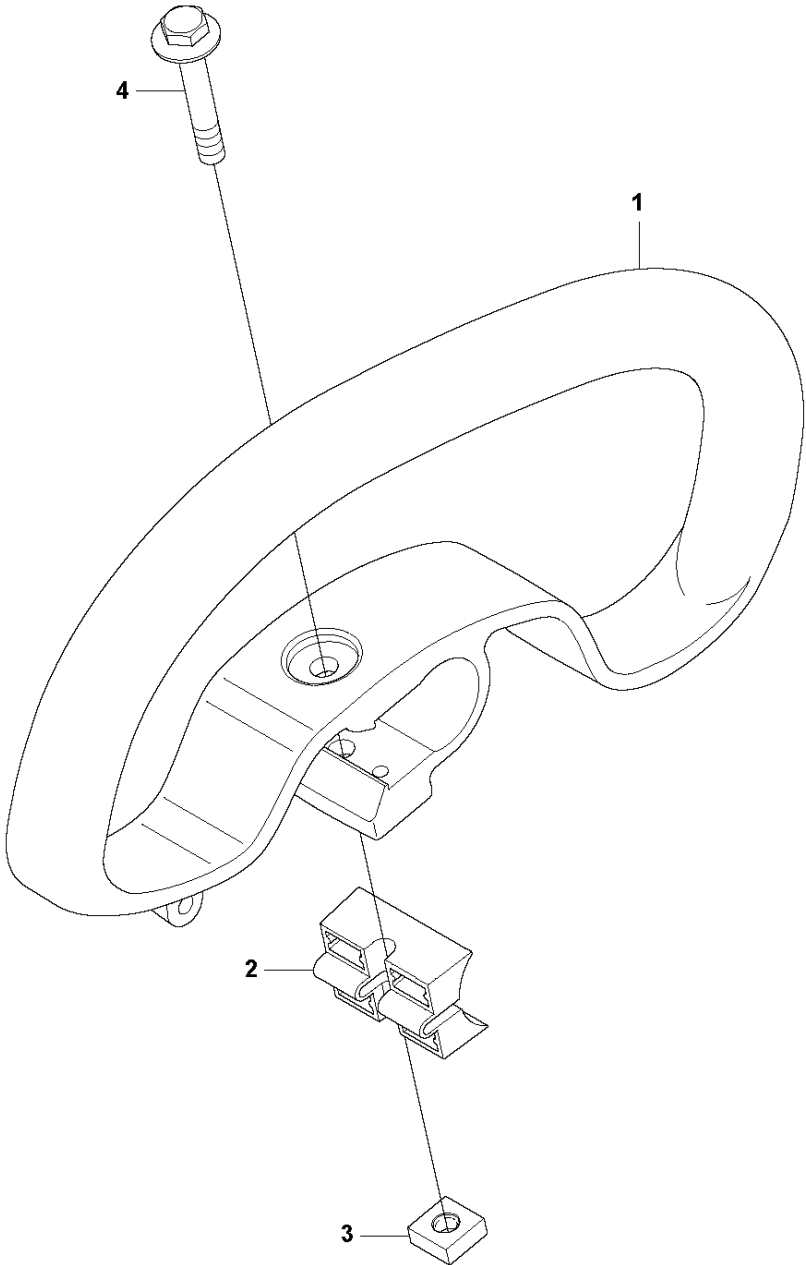

B2 541 RB
TUBE & SHAFT

FOR SOUTH KOREA

TUBE & SHAFT

541 RB, 2019-04

Ref	Part No	Description	Remark	QTY KIT
1	584 63 69-01	DECAL	For South Korea	1
2	505 29 58-01	LABEL	For South Korea	3
3	591 19 84-02	DECAL	For South Korea	1
4	570 21 85-01	FLEX-SHAFT-ASSY	For South Korea	1
5	589 78 87-01	COVER	For South Korea	1
7	596 75 70-01	SPACER	For South Korea	1
8	515 63 12-01	SLEEVE	For South Korea	1
9	570 21 39-01	JOINT	For South Korea	1
11	521 53 92-01	CLAMP	For South Korea	3
12	515 51 30-01	SPACER	For South Korea	1

C1 541 RB
HANDLEBAR

FOR ASIA AND LA

Ref	Part No	Description	Remark	QTY KIT	
1	512 54 09-01	HANDLE ASSY	For Asia and LA	1	
2	510 46 21-01	SCREW	For Asia and LA	3	1
3	510 48 89-01	WASHER	For Asia and LA	3	1
4	505 17 23-01	NUT	For Asia and LA	3	1

C2 541 RB
HANDLEBAR

FOR SOUTH KOREA

Ref	Part No	Description	Remark	QTY KIT
1	503 87 19-06	HANDLE	For South Korea	1
2	503 94 03-01	DISTANCE	For South Korea	1
3	502 19 71-01	SQUARE NUT	For South Korea	1
4	529 26 94-01	BOLT	For South Korea	1

D1 541 RB
THROTTLE CONTROLS

FOR LA

THROTTLE CONTROLS

541 RB, 2019-04

Ref	Part No	Description	Remark	QTY KIT
1	511 63 97-01	GRIP	For LA	1
2	596 77 40-01	LEVER ASSY	For LA	1
3	588 23 46-02	CORD	For LA	2
4	596 25 78-01	CABLE ASSY	For LA	1
5	588 23 33-01	TUBE	For LA	1
6	515 53 67-01	CLAMP	For LA	1
7	529 26 81-01	BOLT	For LA	1
8	506 68 90-01	BOLT	For LA	1
9	521 52 86-01	JOINT	For LA	1