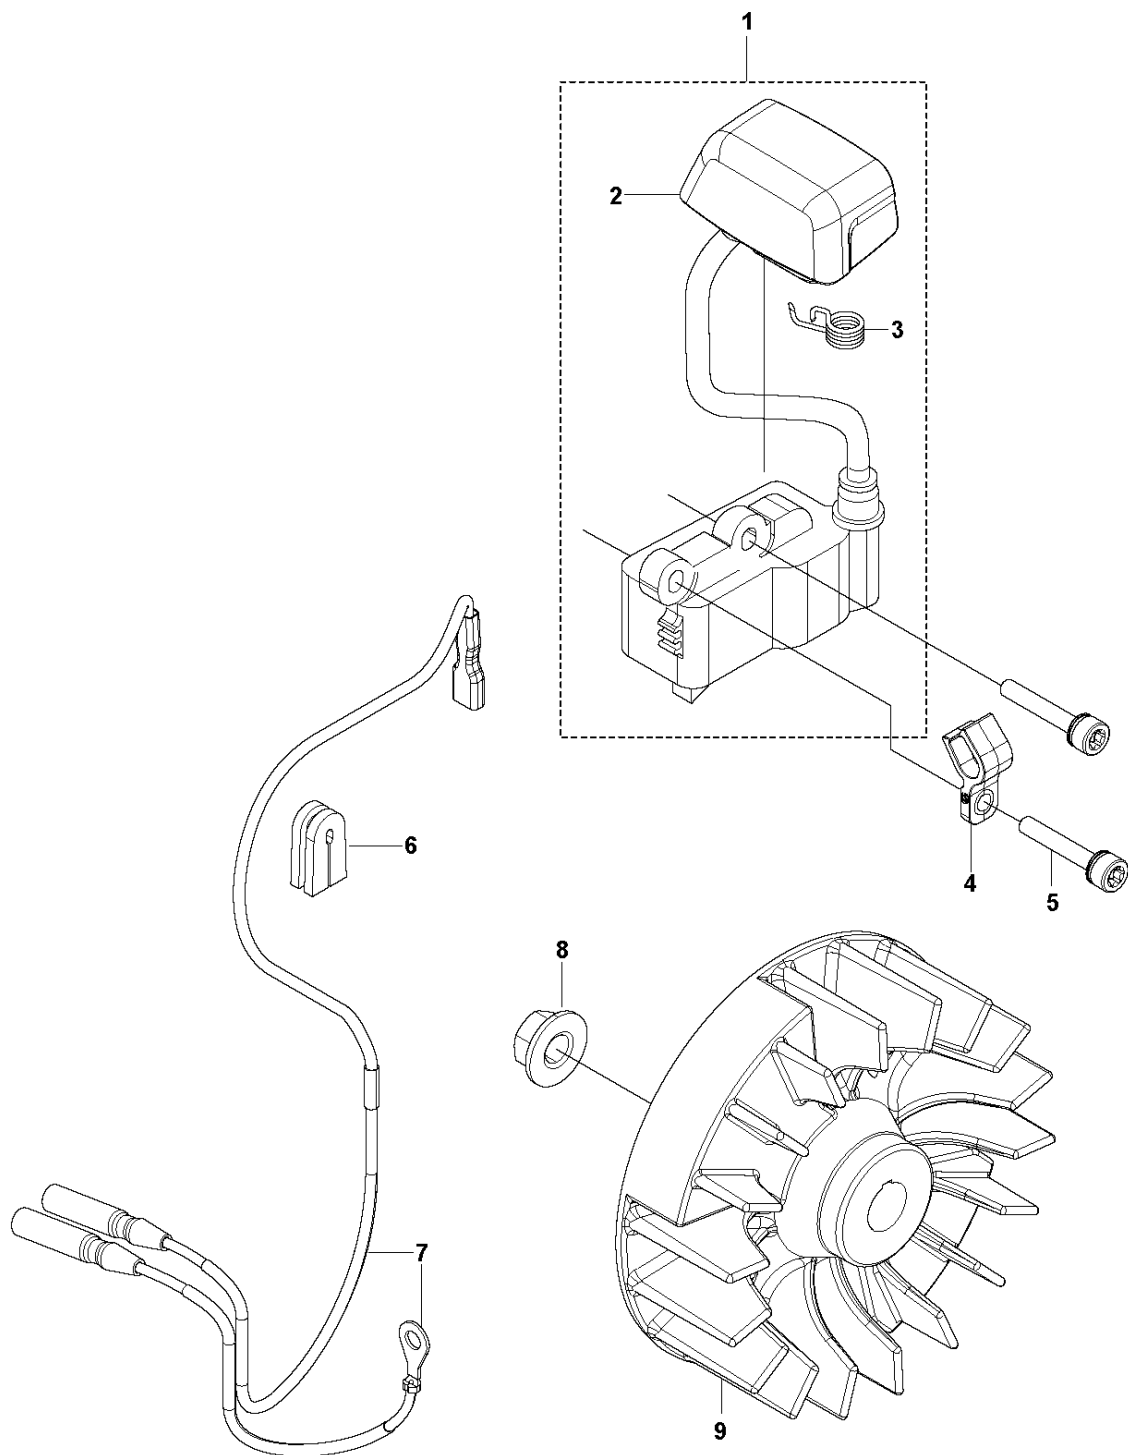

F 541 RB
IGNITION SYSTEM

IGNITION SYSTEM

541 RB, 2019-04

Ref	Part No	Description	Remark	QTY	KIT
1	596 49 15-01	IGNITION MODULE		1	
2	590 57 82-01	SPARK PLUG CAP		1	1
3	592 73 98-01	SPRING		1	1
4	596 57 46-01	CLAMP		1	
5	521 51 58-01	BOLT		2	
6	593 73 26-01	GROMMET		1	
7	596 25 79-01	CORD		1	
8	504 11 80-01	NUT		1	
9	521 74 34-01	ROTOR		1