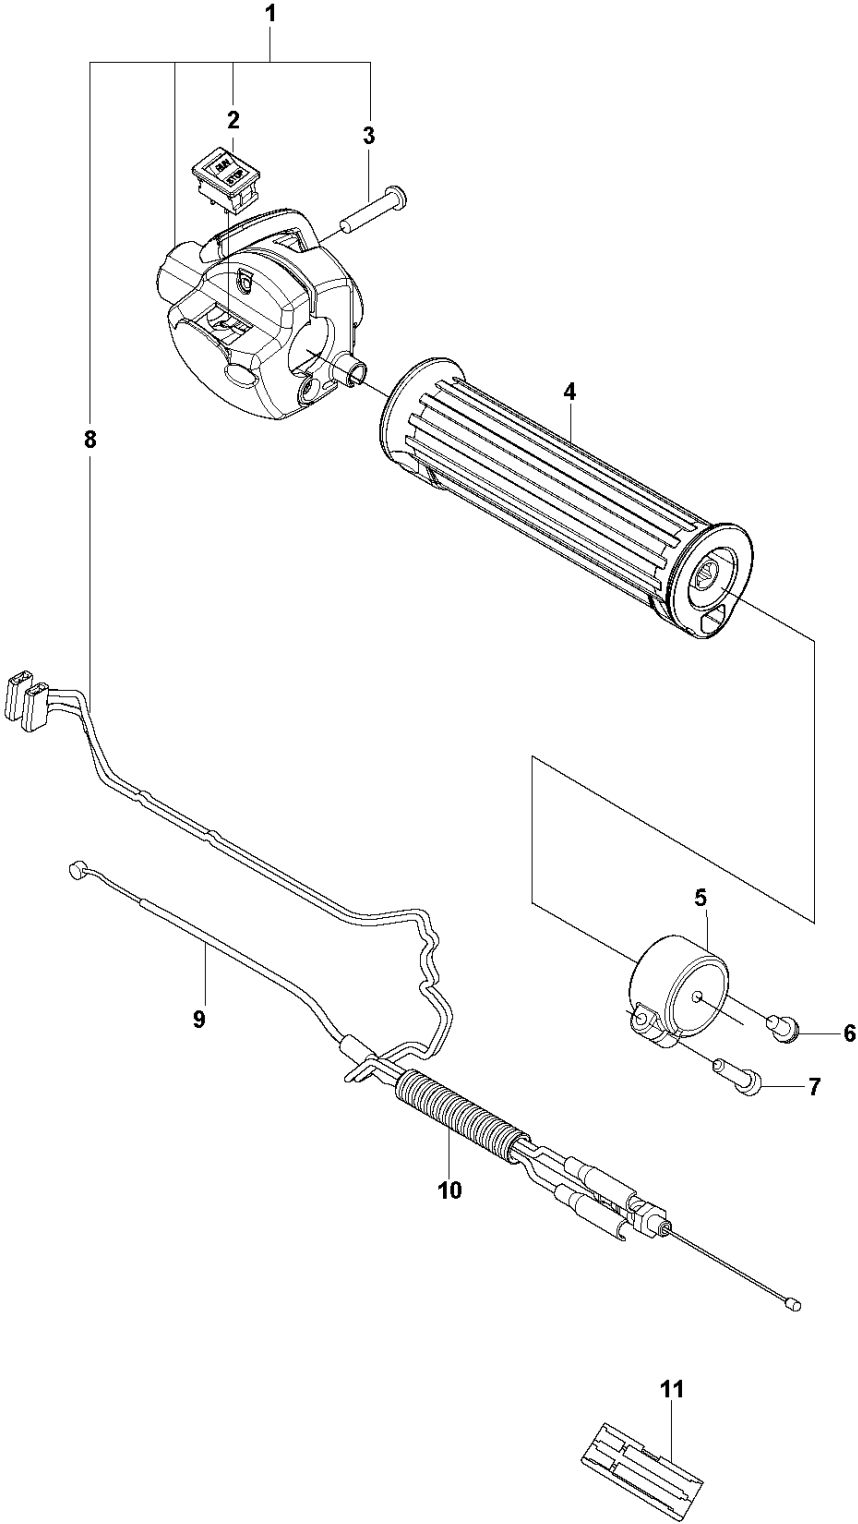

D1 541 RB
THROTTLE CONTROLS

FOR LA

THROTTLE CONTROLS

541 RB, 2019-04

Ref	Part No	Description	Remark	QTY KIT
1	511 63 97-01	GRIP	For LA	1
2	596 77 40-01	LEVER ASSY	For LA	1
3	588 23 46-02	CORD	For LA	2
4	596 25 78-01	CABLE ASSY	For LA	1
5	588 23 33-01	TUBE	For LA	1
6	515 53 67-01	CLAMP	For LA	1
7	529 26 81-01	BOLT	For LA	1
8	506 68 90-01	BOLT	For LA	1
9	521 52 86-01	JOINT	For LA	1

D2 541 RB
THROTTLE CONTROLS

FOR ASIA AND SOUTH KOREA

THROTTLE CONTROLS

541 RB, 2019-04

Ref	Part No	Description	Remark	QTY	KIT
1	588 23 29-01	LEVER	For Asia	1	
1	529 26 08-02	LEVER ASSY	For South Korea	1	
2	586 24 68-01	STOP SWITCH	For Asia	1	1
2	521 85 16-01	SWITCH	For South Korea	1	1
3	510 48 08-01	SCREW	For Asia	1	1
3	510 48 08-01	SCREW	For South Korea	1	1
4	511 63 97-01	GRIP	For Asia	1	
4	514 39 43-01	GRIP	For South Korea	1	
5	515 53 67-01	CLAMP	For Asia	1	
5	570 21 28-01	CLAMP	For South Korea	1	
6	529 26 81-01	BOLT	For Asia	1	
6	589 78 85-01	SCREW	For South Korea	1	
7	506 68 90-01	BOLT	For Asia	1	
7	589 78 84-01	BOLT	For South Korea	1	
8	588 23 46-01	CORD	For Asia	2	1
8	588 23 46-03	CORD	For South Korea	2	1
9	596 25 78-01	CABLE ASSY	For Asia	1	
9	596 25 78-01	CABLE ASSY	For South Korea	1	
10	588 23 33-01	TUBE	For Asia	1	
10	588 23 33-02	TUBE	For South Korea	1	
11	521 52 86-01	JOINT	For Asia	1	
11	521 52 86-01	JOINT	For South Korea	1	

E 541 RB
CLUTCH

CLUTCH

541 RB, 2019-04

Ref	Part No	Description	Remark	QTY	KIT
1	521 74 33-01	HOUSING ASSY		1	
2	516 12 41-01	SNAP RING		1	1
3	512 52 70-01	STOPPER		1	1
4	529 26 98-01	BEARING		1	1
5	506 60 99-01	SNAP RING		1	1
6	505 30 04-01	PLATE		1	
7	591 44 36-01	DRUM		1	1
8	515 39 13-01	BOLT		4	
9	504 12 23-01	CLAMP		1	
11	505 29 78-01	SCREW		2	
12	505 29 81-01	WASHER		2	
13	505 29 80-01	WASHER		2	
14	505 29 77-01	SPRING		1	15
15	505 29 76-01	SHOE-C		1	