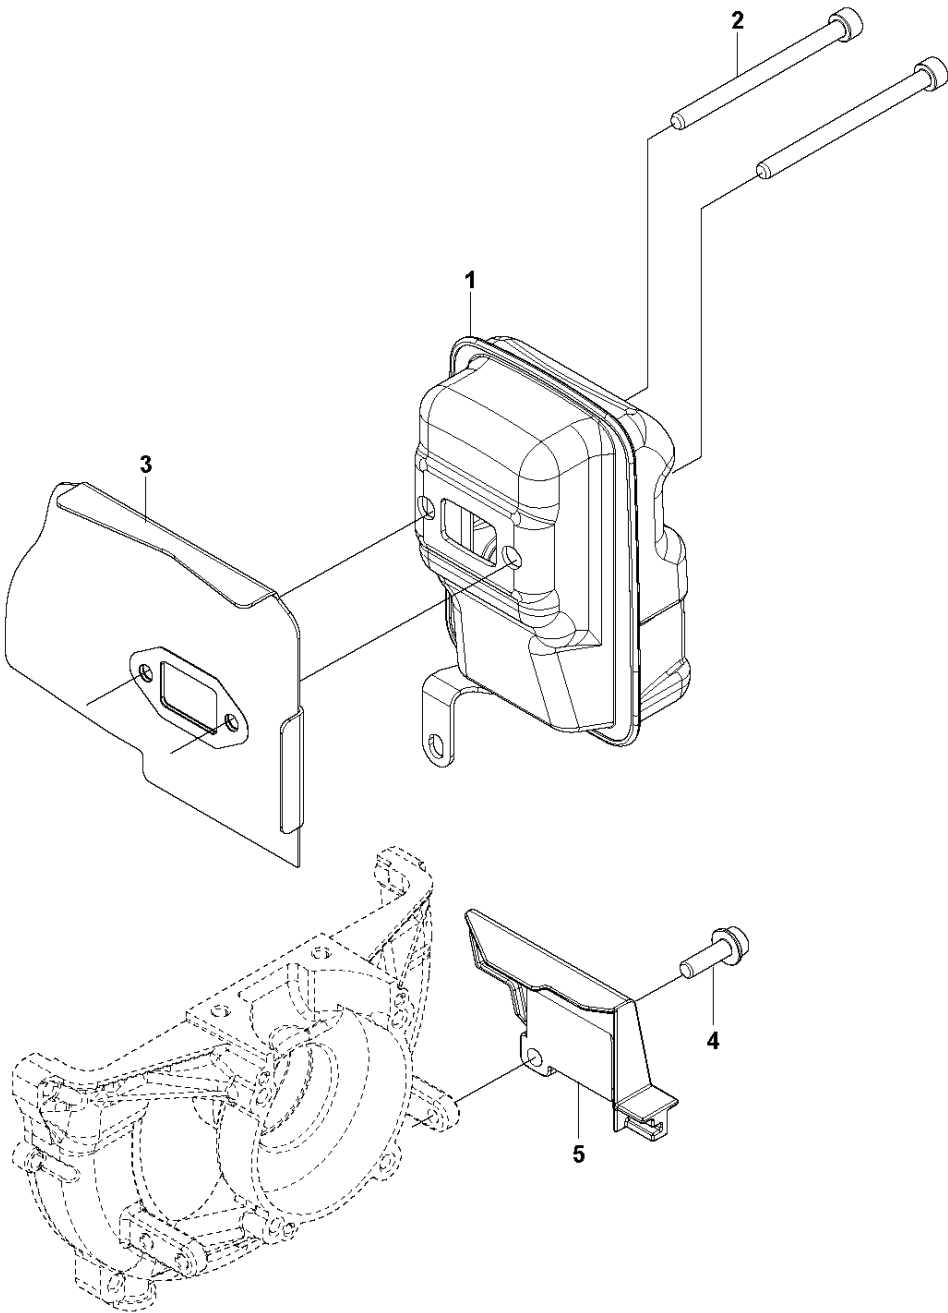

H 541 RB
MUFFLER

MUFFLER

541 RB, 2019-04

Ref	Part No	Description	Remark	QTY KIT
1	515 36 99-01	MUFFLER		1
2	592 63 16-01	SCREW		2
3	591 10 30-01	GASKET		1
4	515 39 13-01	BOLT		1
5	590 57 84-01	PLATE		1