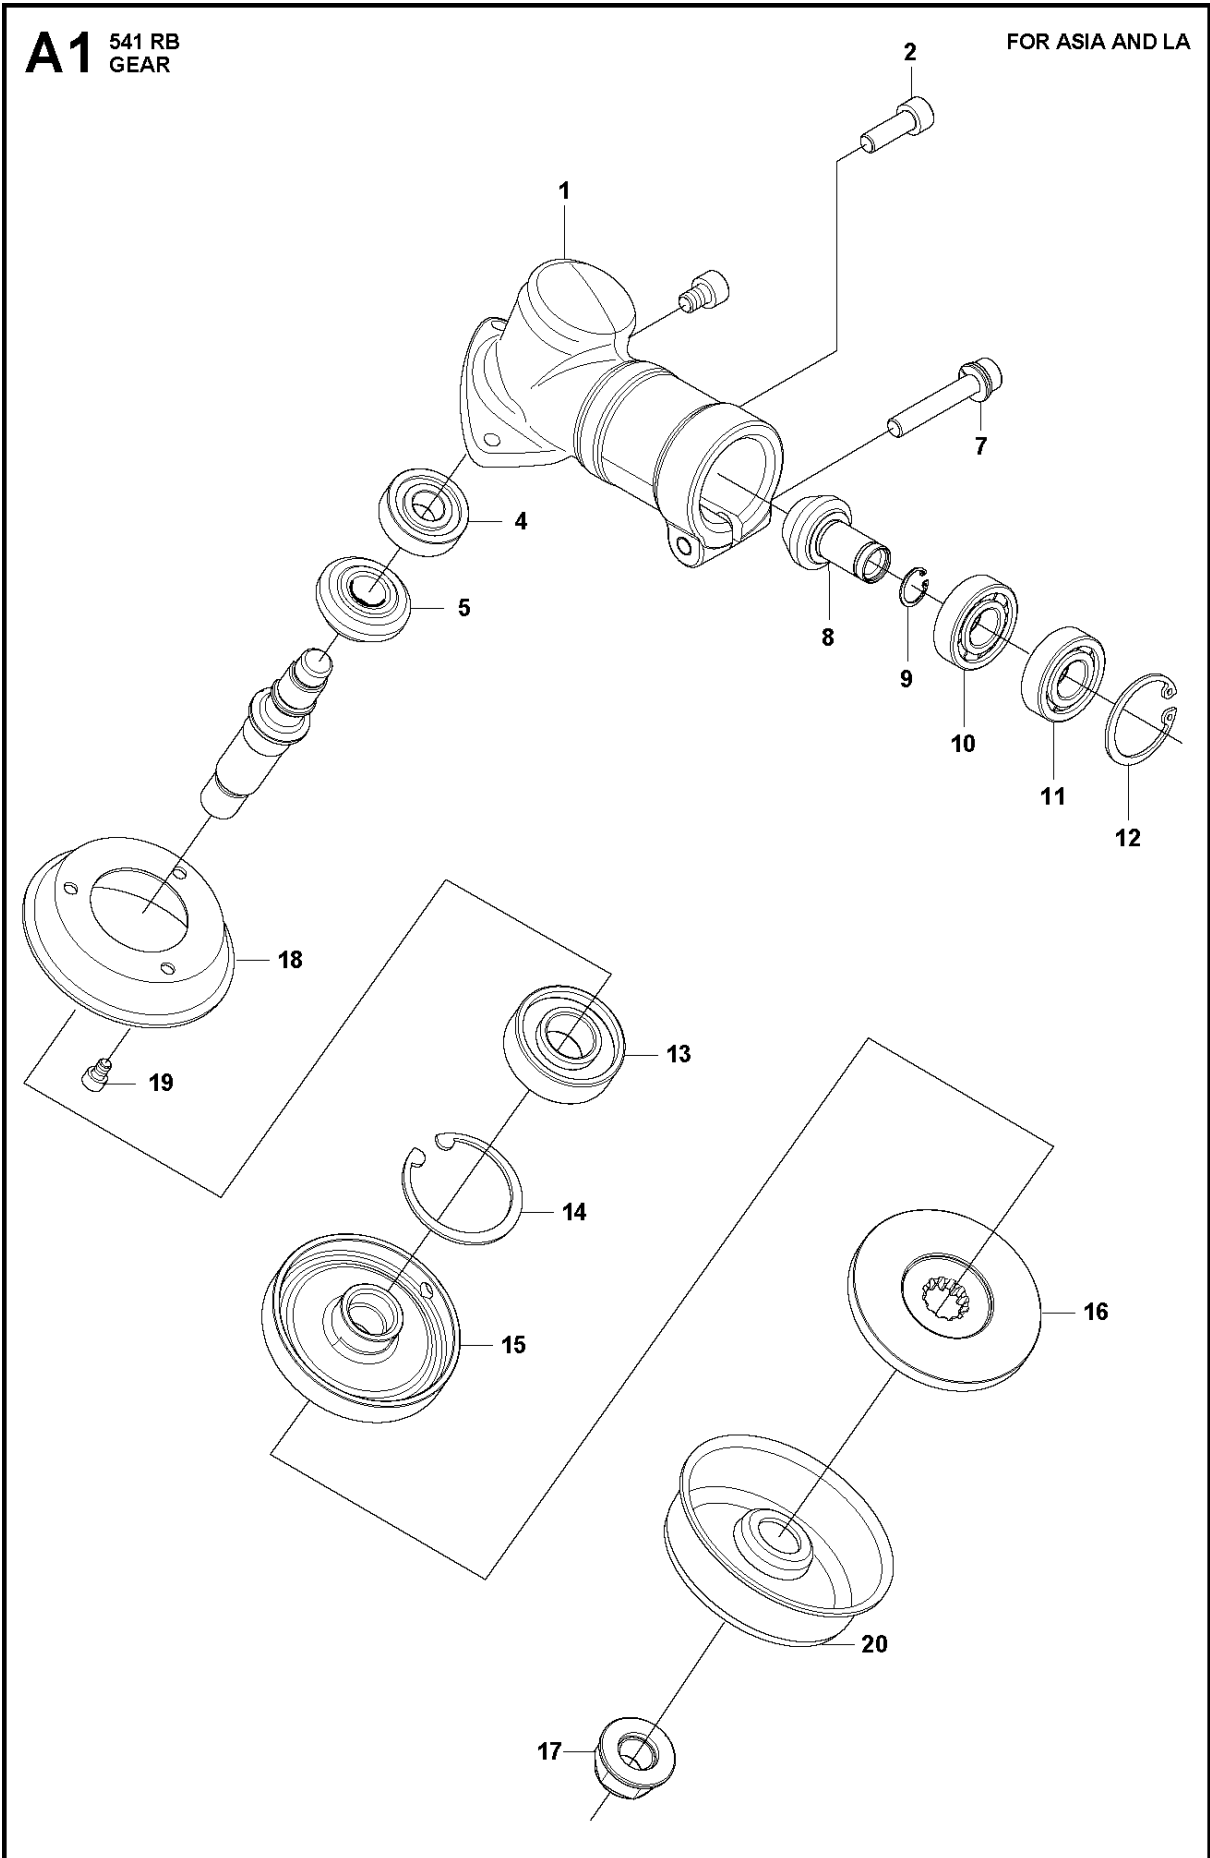

SPARE PARTS LIST

BRUSHCUTTERS/CLEARING SAWS

541 RB

GEARS

541 RB, 2019-04

Ref	Part No	Description	Remark	QTY	KIT
1	527 30 58-01	GEARCASE ASSY	For Asia and LA	1	
2	521 51 52-01	SCREW	For Asia and LA	1	
4	512 54 03-01	BEARING	For Asia and LA	1	1
5	512 54 05-01	GEAR	For Asia and LA	1	1
7	510 44 99-01	BOLT	For Asia and LA	1	1
8	512 54 06-01	PINION	For Asia and LA	1	1
9	516 12 40-01	SNAP RING	For Asia and LA	1	1
10	512 54 07-01	BEARING	For Asia and LA	1	1
11	512 54 08-01	BEARING	For Asia and LA	1	1
12	516 12 55-01	SNAP RING	For Asia and LA	1	1
13	510 56 97-01	BEARING	For Asia and LA	1	1
14	504 12 10-01	SNAP RING	For Asia and LA	1	1
15	515 53 74-01	HOLDER	For Asia and LA	1	1
16	515 53 75-01	HOLDER	For Asia and LA	1	1
17	521 80 40-01	NUT	For Asia and LA	1	1
18	515 53 80-01	COVER	For Asia and LA	1	
19	581 49 98-01	BOLT	For Asia and LA	3	
20	521 65 59-01	COVER	For Asia and LA	1	

A2 541 RB
GEAR

FOR SOUTH KOREA

GEARS

541 RB, 2019-04

Ref	Part No	Description	Remark	QTY	KIT
1	570 21 88-01	GEARCASE-ASSY	For South Korea	1	
2	597 58 74-01	BOLT	For South Korea	1	1
3	570 03 51-01	BOLT	For South Korea	1	1
4	570 03 58-01	BOLT	For South Korea	1	1
6	570 21 42-01	GEAR	For South Korea	1	1
7	570 21 46-01	SHAFT	For South Korea	1	1
8	570 03 64-01	BEARING	For South Korea	1	1
10	570 21 44-01	PINION	For South Korea	1	1
14	570 03 67-01	RING	For South Korea	1	
15	570 21 31-01	NUT	For South Korea	1	1
16	502 70 63-01	HOLDER	For South Korea	1	1
17	570 21 45-01	HOLDER	For South Korea	1	1
18	570 21 89-01	COVER	For South Korea	1	

B1 541 RB
TUBE & SHAFT

FOR ASIA AND LA

TUBE & SHAFT

541 RB, 2019-04

Ref	Part No	Description	Remark	QTY KIT
1	584 63 69-01	DECAL	For Asia and LA	1
2	505 29 58-01	LABEL	For Asia and LA	2
3	591 19 84-02	DECAL	For Asia and LA	1
4	527 30 55-01	SHAFT	For Asia and LA	1
5	521 66 96-01	PIPE-COMP	For Asia and LA	1
6	515 53 66-01	SHAFT	For Asia and LA	1
7	515 53 65-01	SHAFT	For Asia and LA	1
8	521 53 92-01	CLAMP	For Asia and LA	3