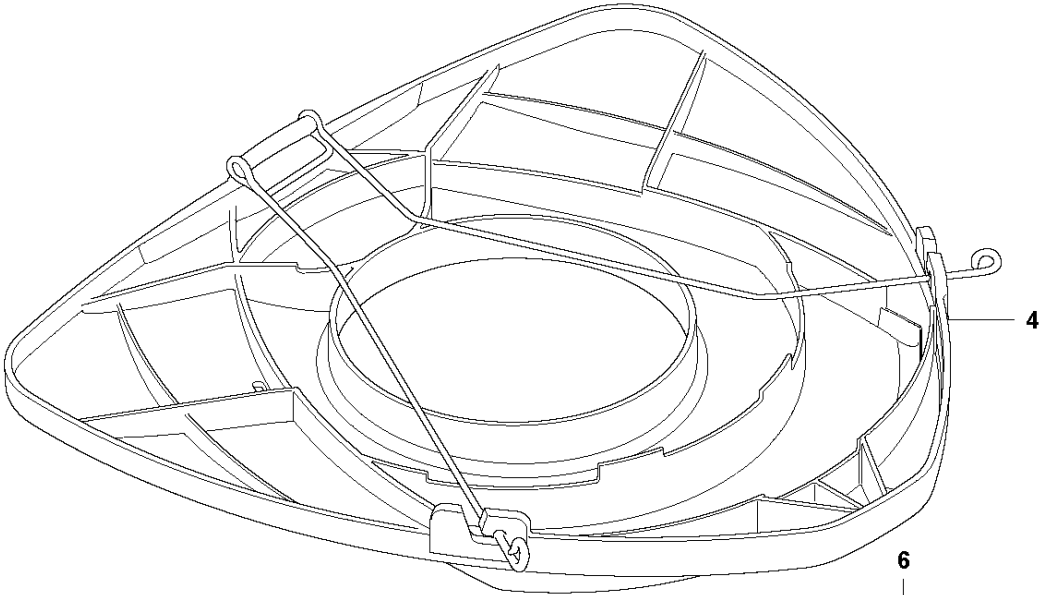

R 543 RB
ACCESSORIES

for Turkey

ACCESSORIES

543 RB, 2019-05

Ref	Part No	Description	Remark	QTY KIT
1	506 68 61-01	COMBINATION WRENCH	For Turkey	1
2	505 31 20-01	TOOL	For Turkey	1
3	506 68 95-01	DRIVER	For Turkey	1
4	544 35 91-01	TRANSPORT GUARD	For Turkey	1
5	516 01 45-01	SUPPORT CUP	For Turkey	1
6	531 00 92-48	FILTER OIL	For Turkey	1
7	503 97 64-01	GREASE	For Turkey	1
8	501 19 22-01	TOOL	For Turkey	1