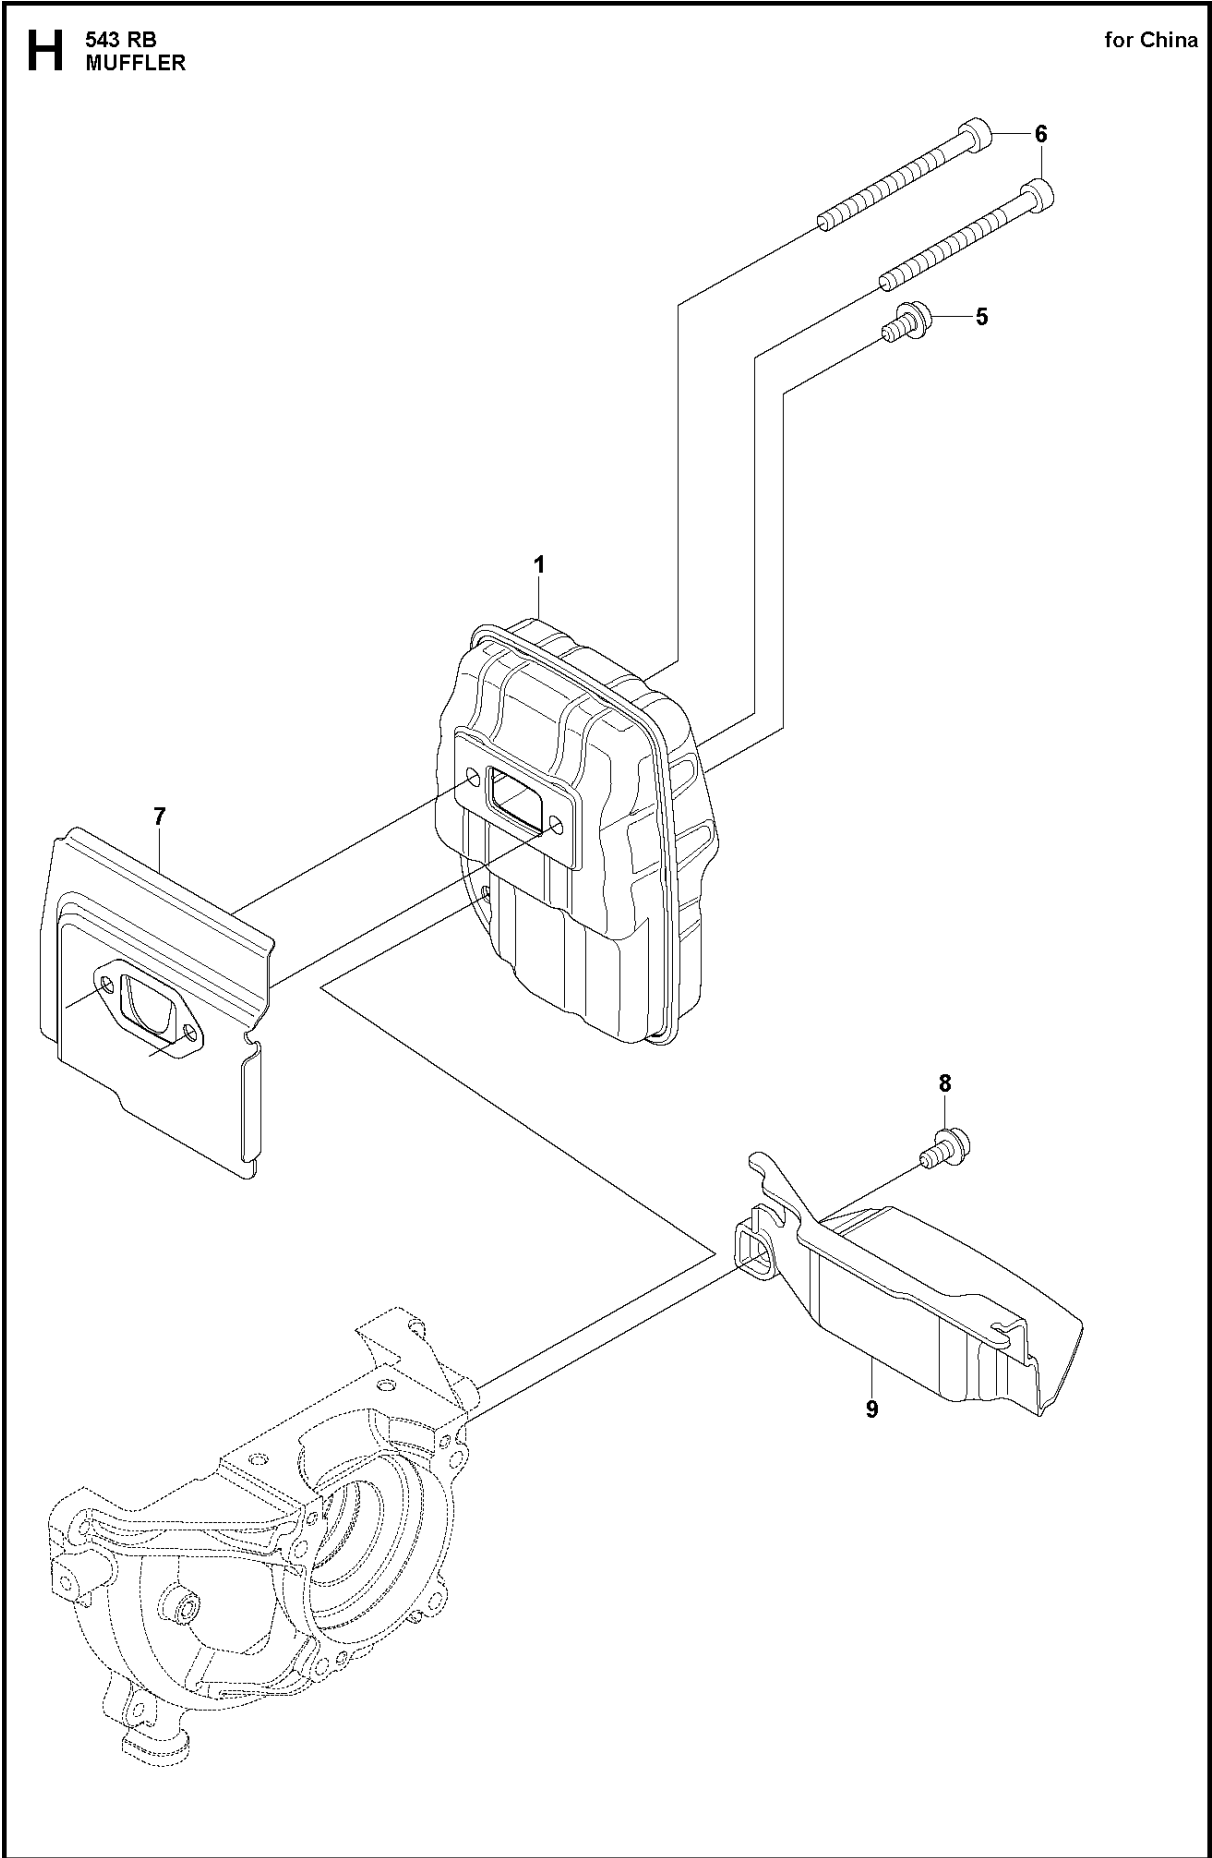

MUFFLER

543 RB, 2019-05

Ref	Part No	Description	Remark	QTY KIT
1	581 92 07-02	MUFFLER	For China	1
5	521 51 59-01	BOLT	For China	1
6	504 11 43-01	SCREW	For China	2
7	577 80 41-01	GASKET	For China	1
8	521 51 59-01	BOLT	For China	1
9	586 34 84-01	MUFFLER GUARD	For China	1