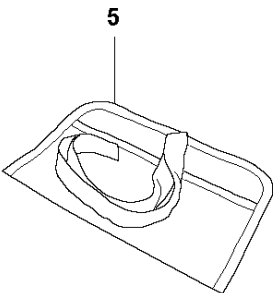

R 543 RB
ACCESSORIES

for China

ACCESSORIES

543 RB, 2019-05

Ref	Part No	Description	Remark	QTY KIT
1	521 53 31-01	SOCKET	For China	1
2	505 31 19-01	WRENCH	For China	1
3	506 68 95-01	DRIVER	For China	1
4	503 97 64-01	GREASE	For China	1
5	501 19 22-01	TOOL	For China	1
6	531 00 92-48	FILTER OIL	For China	1
7	506 61 50-01	SPANNER	For China	1
8	505 31 20-01	TOOL	For China	1
9	512 60 97-01	GOGGLE	For China	1
10	511 41 68-01	TANK	For China	1