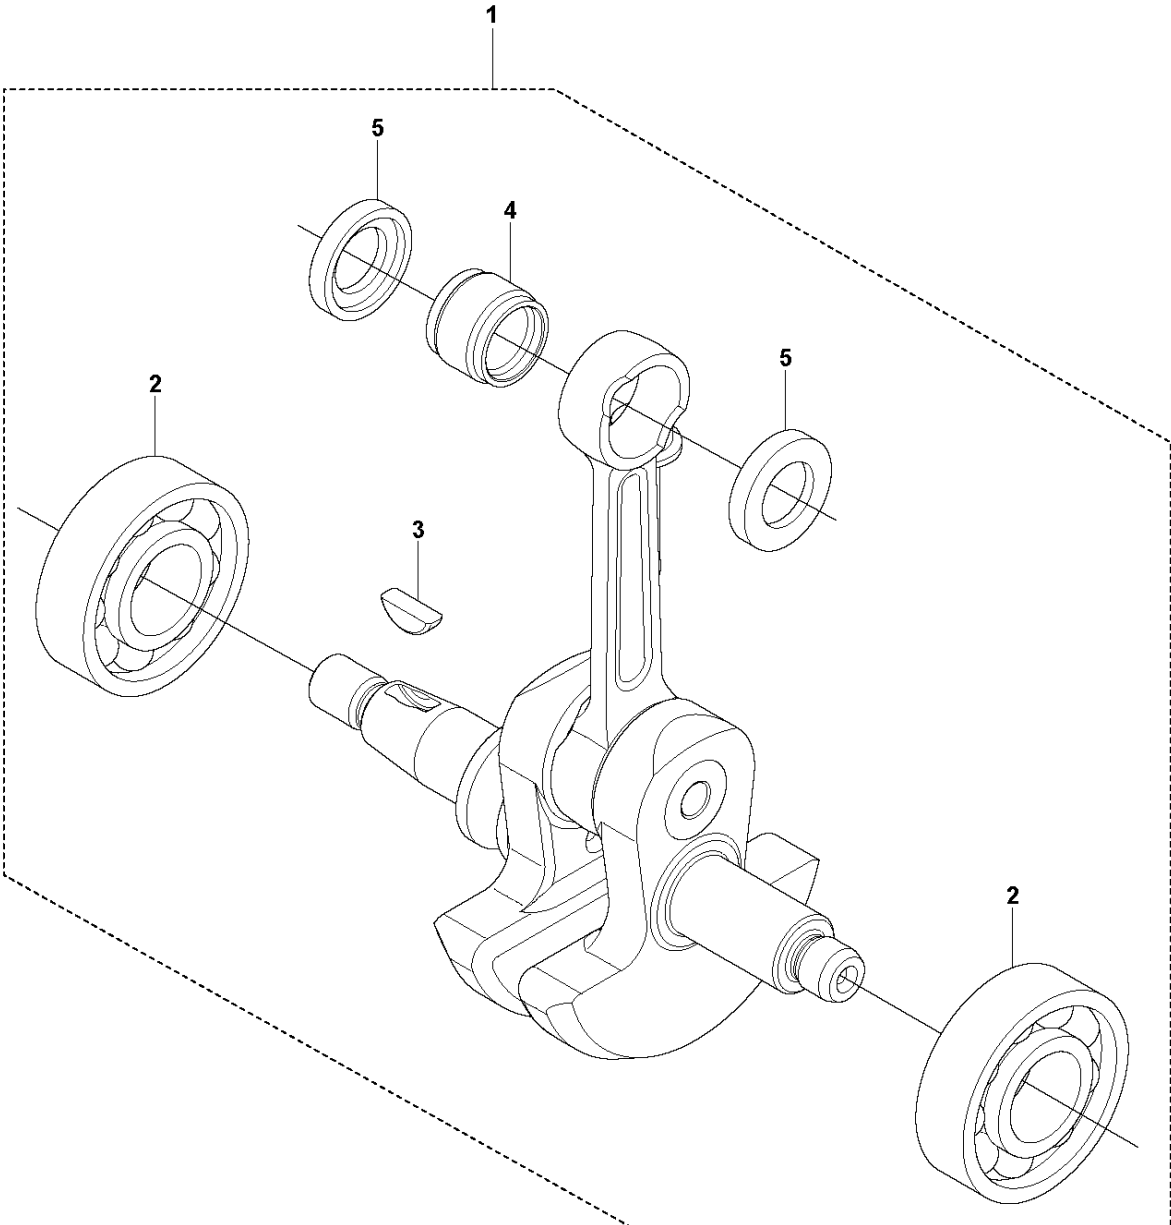

N 543 RB
CRANK SHAFT

CRANKSHAFT

543 RB, 2019-05

Ref	Part No	Description	Remark	QTY	KIT
1	597 48 99-01	CRANKSHAFT KIT		1	
2	504 12 14-01	BEARING		2	1
3	506 68 94-01	KEY		1	1
4	505 29 73-01	BEARING		1	1
5	513 75 24-01	WASHER		2	1