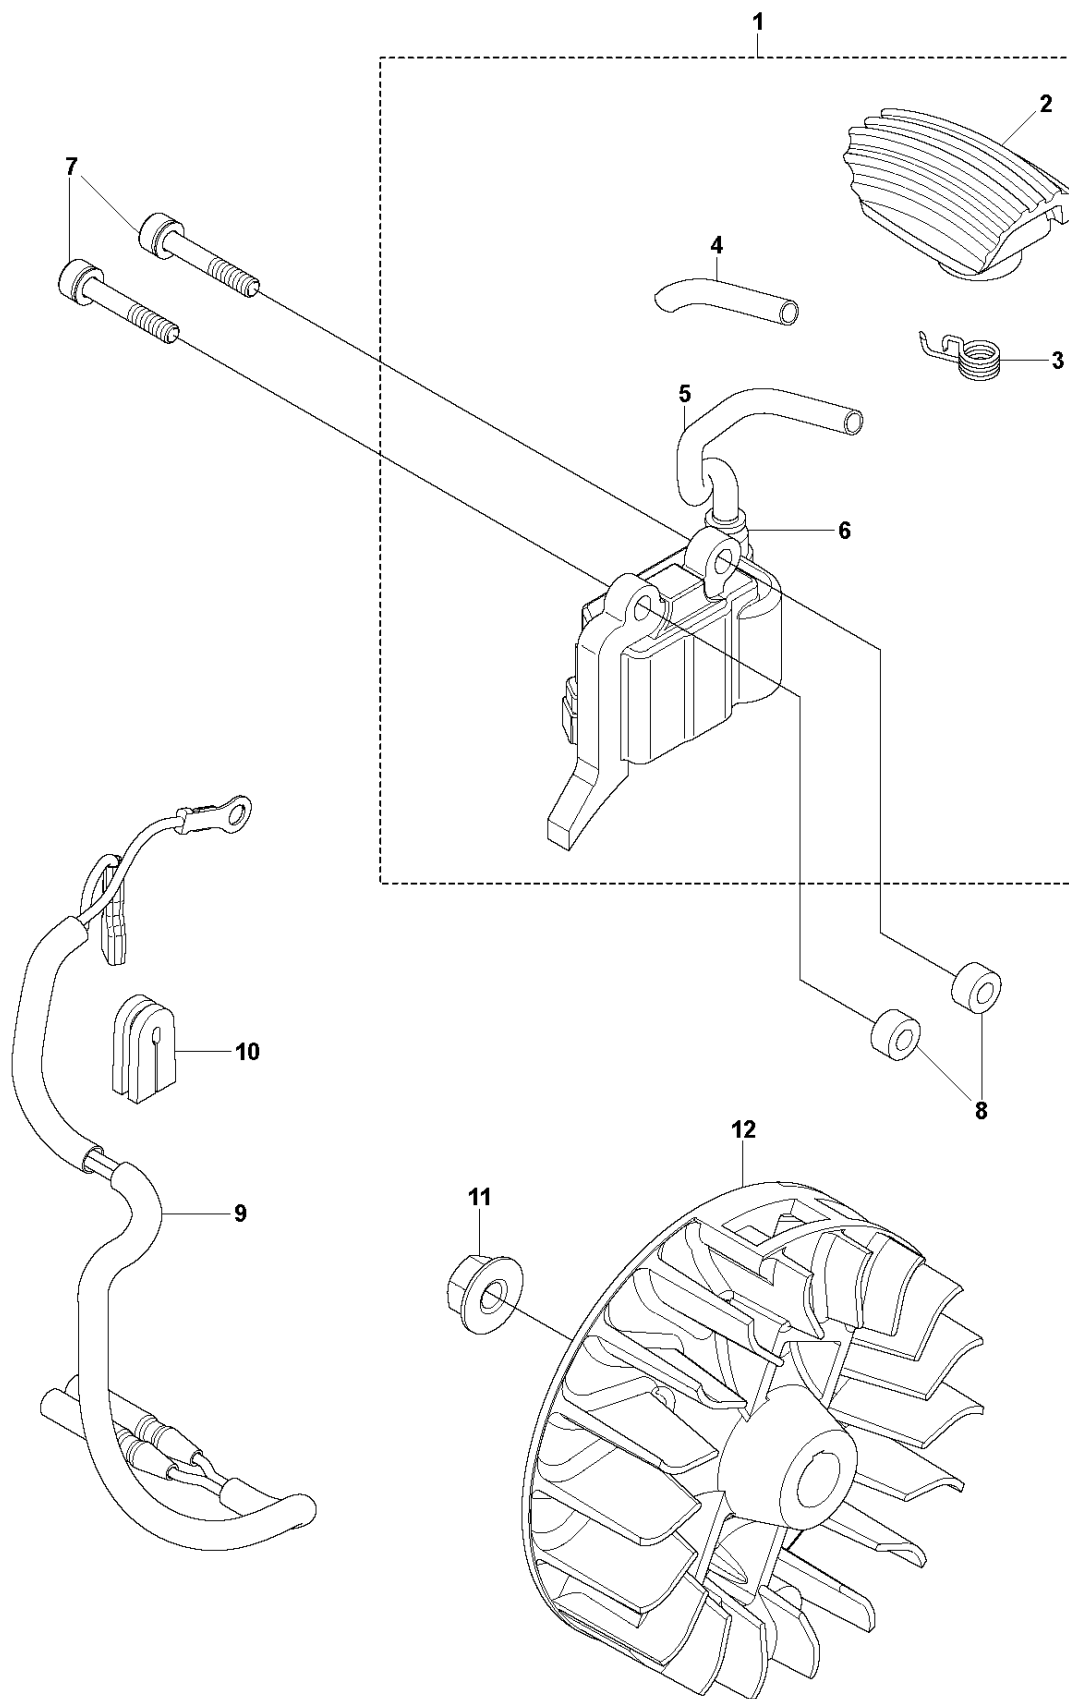

F 543 RB
IGNITION SYSTEM

IGNITION SYSTEM

543 RB, 2019-05

Ref	Part No	Description	Remark	QTY	KIT
1	577 13 39-03	IGNITION MODULE ASSY		1	
2	521 61 00-01	HUB CAP		1	1
3	506 65 52-01	SPRING		1	1
4	579 45 36-01	TUBE		1	1
5	585 09 47-01	IGNITION CABLE		1	1
6	505 04 28-01	HUB CAP		1	1
7	521 51 58-01	BOLT		2	
8	588 17 14-01	SPACER		2	
9	577 57 49-01	CORD		1	
10	506 61 59-01	GROMMET		1	
11	504 11 80-01	NUT		1	
12	583 91 89-01	FLYWHEEL		1