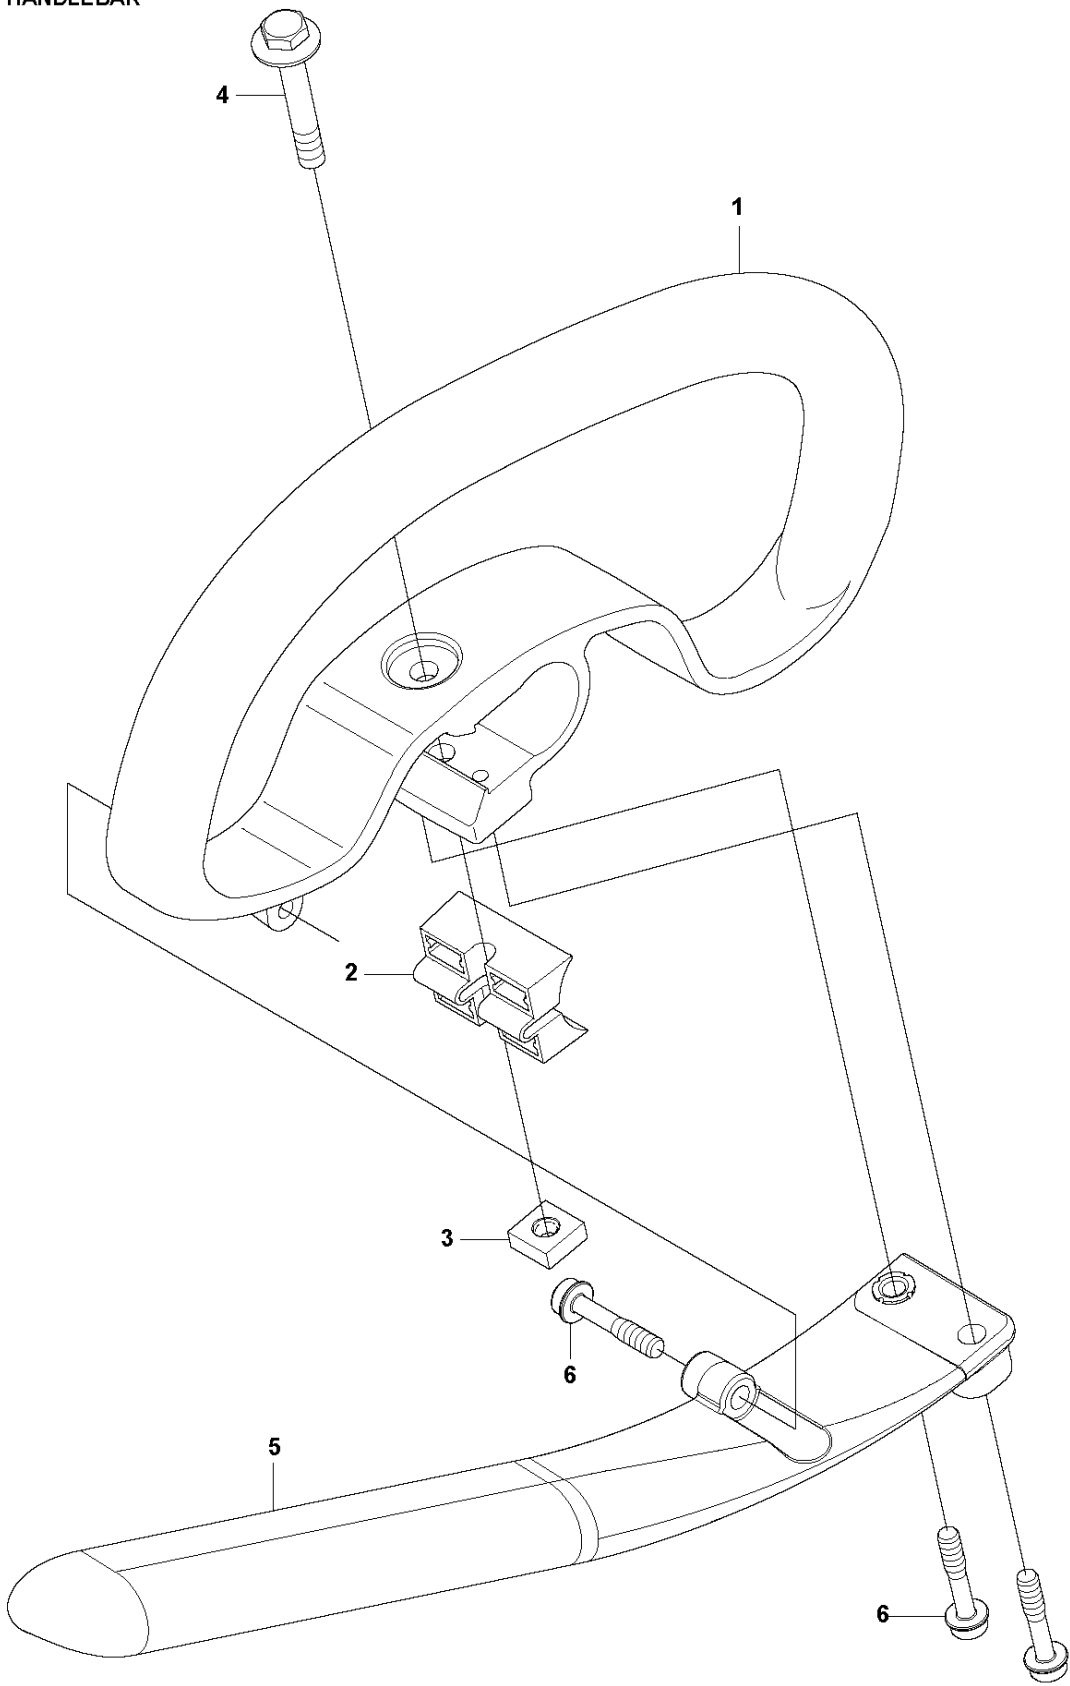

B 543 RB
TUBE & SHAFT

for Turkey

4

TUBE & SHAFT

543 RB, 2019-05

Ref	Part No	Description	Remark	QTY KIT
1	574 50 94-01	SHAFT FLEXIBLE	For Turkey	1
2	516 13 65-01	O-RING	For Turkey	1
3	505 29 58-01	LABEL	For Turkey	2
4	587 22 84-01	LABEL	For Turkey	1
5	574 50 85-01	PIPE ASSY	For Turkey	1
6	574 50 90-01	SHAFT EXTENSION	For Turkey	1
7	574 50 89-01	SHAFT	For Turkey	1
8	584 63 69-01	DECAL	For Turkey	1

C 543 RB
HANDLEBAR

for China

Ref	Part No	Description	Remark	QTY KIT	
1	512 54 09-01	HANDLE ASSY	For China	1	
2	510 46 21-01	SCREW	For China	3	1
3	510 48 89-01	WASHER	For China	3	1
4	505 17 23-01	NUT	For China	3	1

C 543 RB
HANDLEBAR

for Turkey

Ref	Part No	Description	Remark	QTY KIT
1	544 10 10-04	HANDLE.LOOP	For Turkey	1
2	544 10 11-01	BLOCK.SPACING	For Turkey	1
3	502 19 71-01	SQUARE NUT	For Turkey	1
4	529 26 84-01	BOLT	For Turkey	1
5	503 99 78-04	HANDLE	For Turkey	1
6	574 18 15-01	SCREW IHSCFTO	For Turkey	3

D 543 RB
THROTTLE CONTROLS

for China

THROTTLE CONTROLS

543 RB, 2019-05

Ref	Part No	Description	Remark	QTY	KIT
1	511 63 97-01	GRIP	For China	1	
2	588 23 29-01	LEVER	For China	1	
3	510 48 08-01	SCREW	For China	1	2
6	586 24 68-01	STOP SWITCH	For China	1	2
15	588 23 46-01	CORD	For China	2	2
16	588 23 31-01	CABLE	For China	1	
17	588 23 33-01	TUBE	For China	1	
18	521 52 86-01	JOINT	For China	1	
20	515 53 67-01	CLAMP	For China	1	
21	510 47 57-01	SCREW	For China	1	
22	506 60 93-01	BOLT	For China	1	