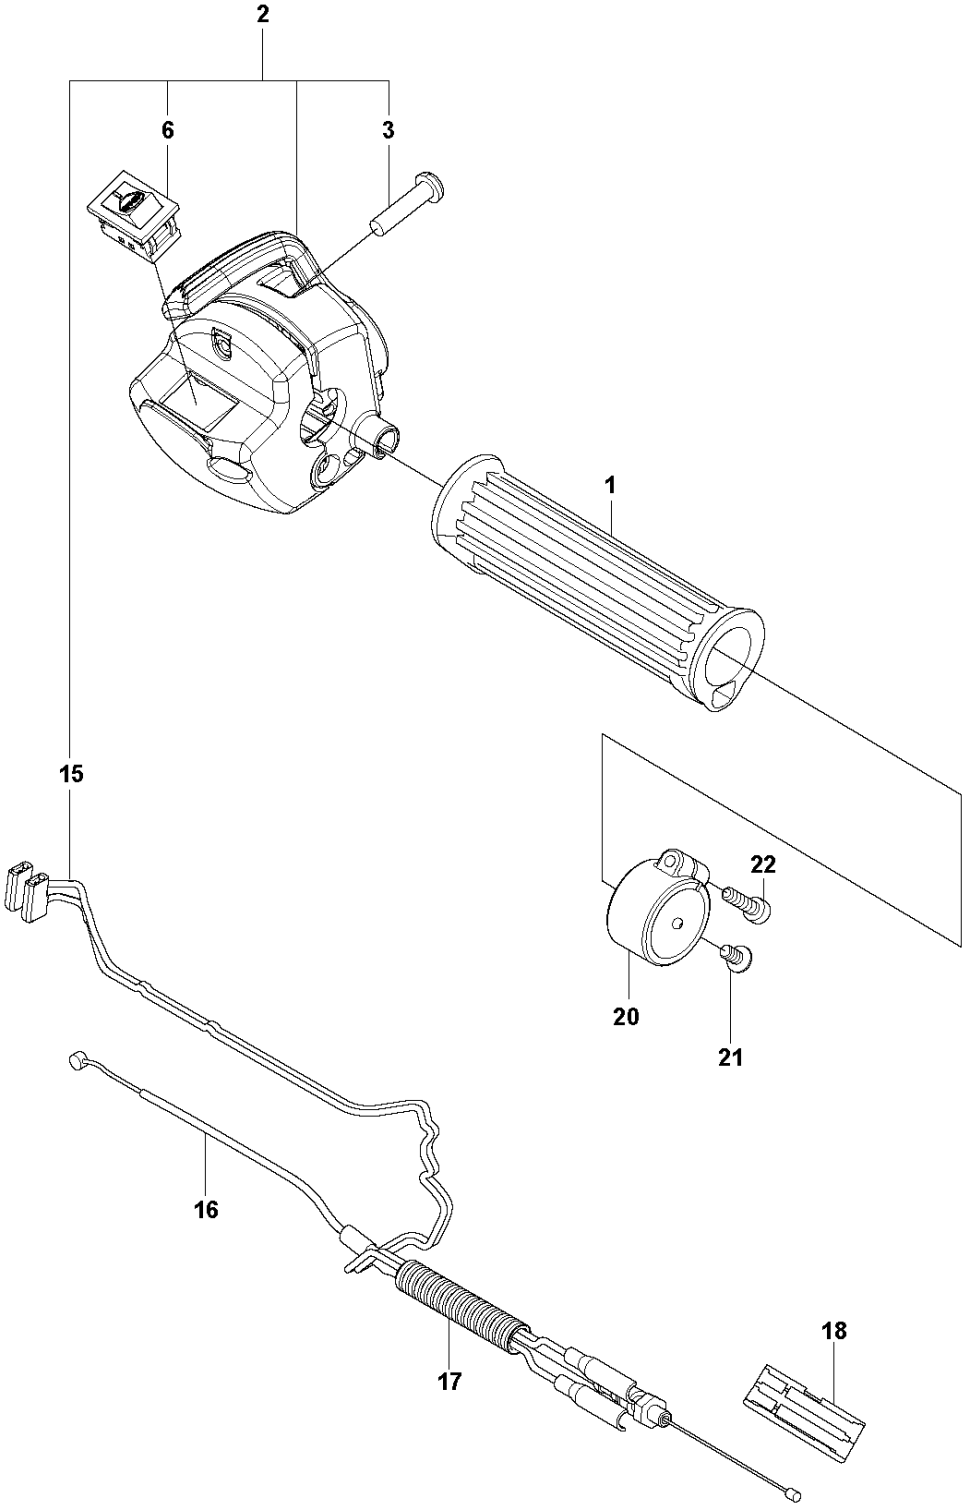

C 543 RB
HANDLEBAR

for Turkey

Ref	Part No	Description	Remark	QTY KIT
1	544 10 10-04	HANDLE.LOOP	For Turkey	1
2	544 10 11-01	BLOCK.SPACING	For Turkey	1
3	502 19 71-01	SQUARE NUT	For Turkey	1
4	529 26 84-01	BOLT	For Turkey	1
5	503 99 78-04	HANDLE	For Turkey	1
6	574 18 15-01	SCREW IHSCFTO	For Turkey	3

D 543 RB
THROTTLE CONTROLS

for China

THROTTLE CONTROLS

543 RB, 2019-05

Ref	Part No	Description	Remark	QTY	KIT
1	511 63 97-01	GRIP	For China	1	
2	588 23 29-01	LEVER	For China	1	
3	510 48 08-01	SCREW	For China	1	2
6	586 24 68-01	STOP SWITCH	For China	1	2
15	588 23 46-01	CORD	For China	2	2
16	588 23 31-01	CABLE	For China	1	
17	588 23 33-01	TUBE	For China	1	
18	521 52 86-01	JOINT	For China	1	
20	515 53 67-01	CLAMP	For China	1	
21	510 47 57-01	SCREW	For China	1	
22	506 60 93-01	BOLT	For China	1	

THROTTLE CONTROLS

543 RB, 2019-05

Ref	Part No	Description	Remark	QTY	KIT
1	574 73 51-03	GRIP	For Turkey	1	
2	504 11 43-01	SCREW	For Turkey	2	1
3	521 66 77-01	ABSORBER	For Turkey	4	1
4	529 25 87-01	HOLDER	For Turkey	1	1
5	574 50 93-01	GUARD	For Turkey	1	1
6	521 85 16-01	SWITCH	For Turkey	1	1
7	593 04 42-01	LEVER	For Turkey	1	1
8	521 66 72-01	SPRING	For Turkey	1	1
9	573 97 71-01	LEVER	For Turkey	1	1
10	511 59 18-01	SPRING	For Turkey	1	1
11	529 25 92-01	LEVER,JOINT	For Turkey	1	1
12	521 51 79-01	SCREW	For Turkey	4	1
13	584 83 96-02	GRIP	For Turkey	1	1
14	521 53 93-01	CLAMP	For Turkey	1	1
15	521 52 58-01	CORD	For Turkey	2	1
16	574 27 05-01	CABLE	For Turkey	1	1
17	521 52 47-01	TUBE	For Turkey	1	1
18	521 52 86-01	JOINT	For Turkey	1	
19	574 50 92-01	COVER	For Turkey	1	
20	574 50 91-01	CLAMP	For Turkey	1	
21	521 51 52-01	SCREW	For Turkey	1	
22	506 68 90-01	BOLT	For Turkey	1	