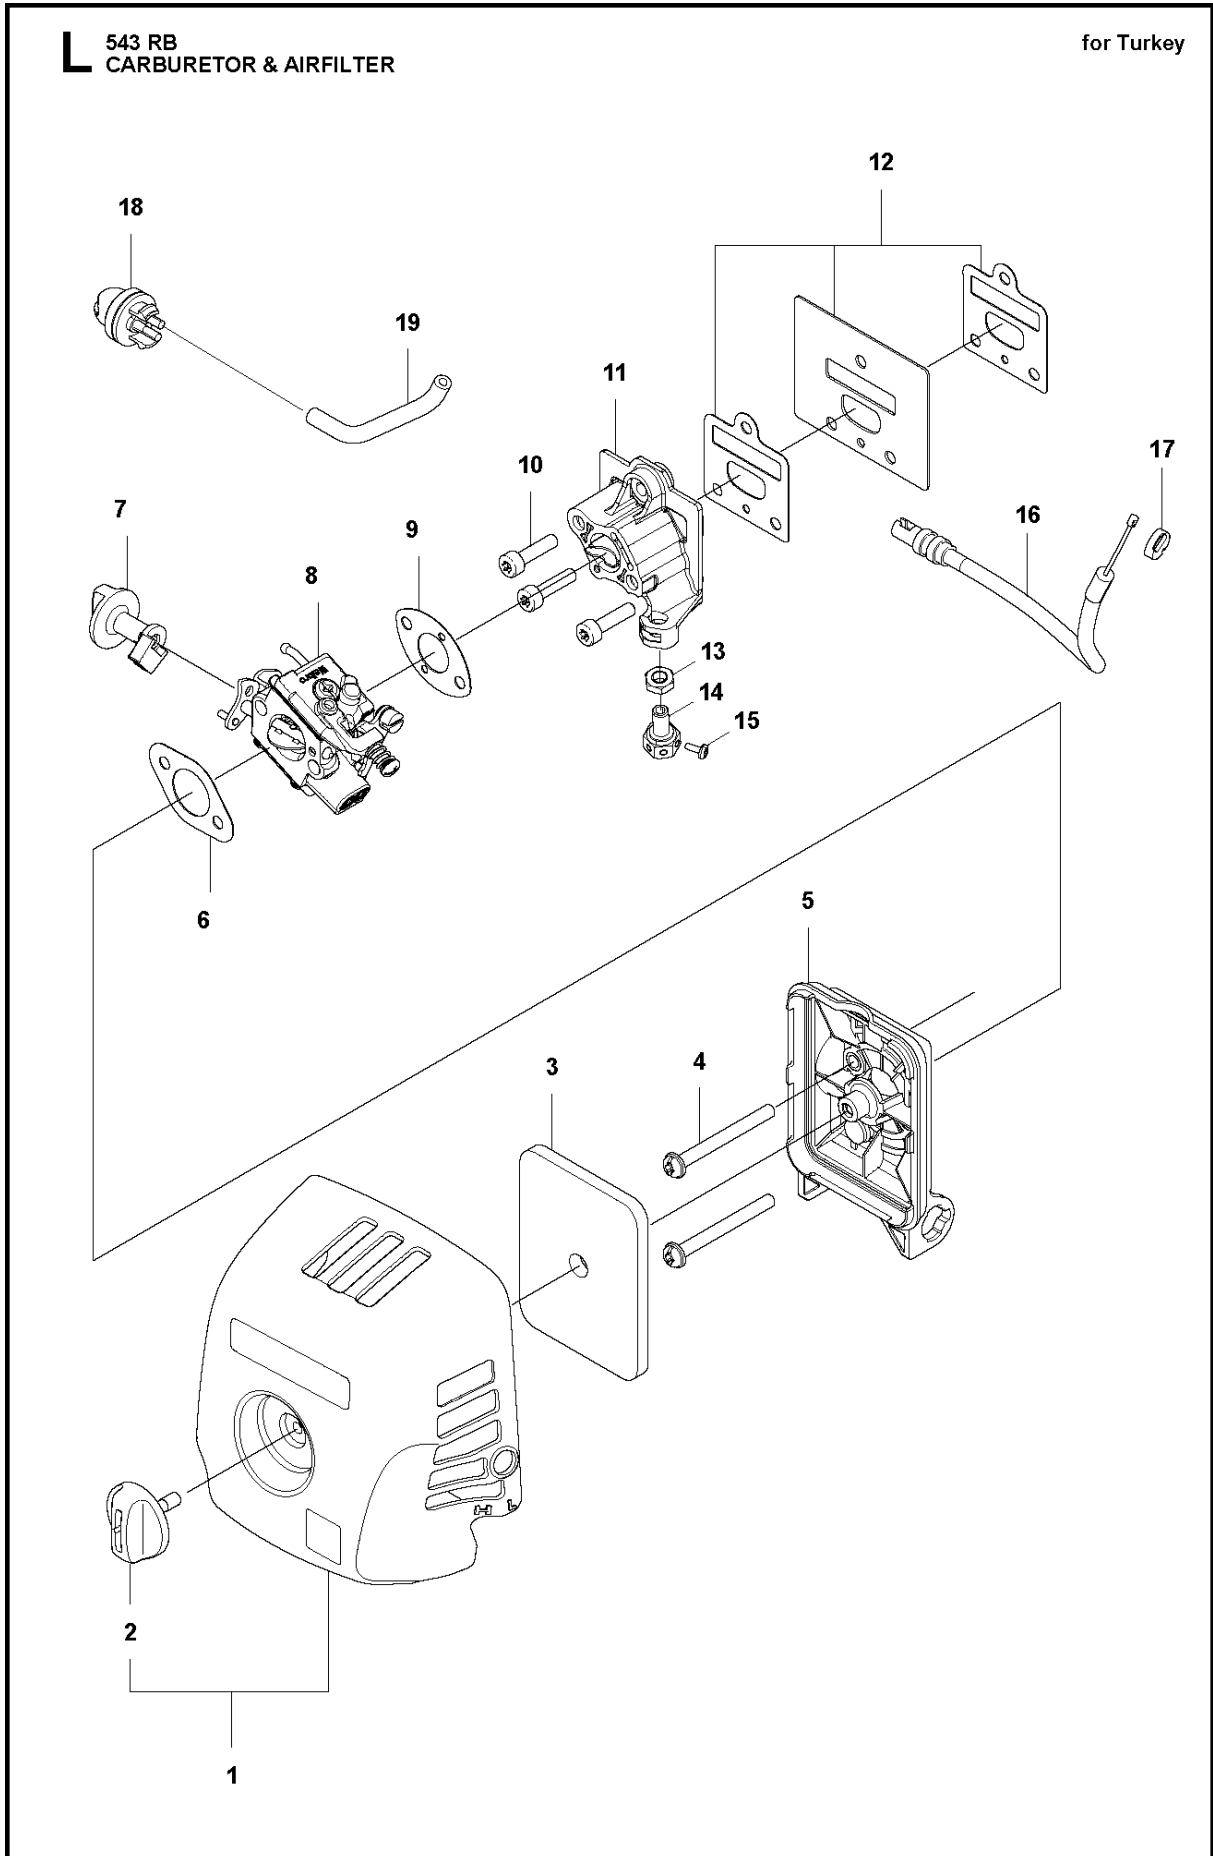

CARBURETOR & AIR FILTER

543 RB, 2019-05

Ref	Part No	Description	Remark	QTY	KIT
1	577 98 00-02	AIR FILTER COVER	For Turkey	1	
2	577 97 98-01	TURNING KNOB	For Turkey	1	1
3	577 92 67-01	AIR FILTER	For Turkey	1	
4	521 51 55-01	SCREW	For Turkey	2	
5	576 68 55-01	FILTER HOUSING	For Turkey	1	
6	577 88 24-02	GASKET	For Turkey	1	
7	577 13 31-01	CHOKE CONTROL	For Turkey	1	
8	577 99 28-06	CARBURETTOR	For Turkey	1	
9	577 67 38-01	GASKET	For Turkey	1	
10	506 68 90-01	BOLT	For Turkey	3	
11	576 68 58-01	INSULATOR	For Turkey	1	
12	585 99 66-01	GASKET	For Turkey	1	
13	510 48 74-01	NUT	For Turkey	1	
14	580 41 67-01	SCREW	For Turkey	1	
15	505 30 83-01	SCREW	For Turkey	1	
16	521 52 84-01	JOINT	For Turkey	1	
17	513 35 24-01	HUB CAP	For Turkey	1	
18	513 78 93-01	PUMP	For Turkey	1	
19	577 50 95-01	TUBE	For Turkey	1