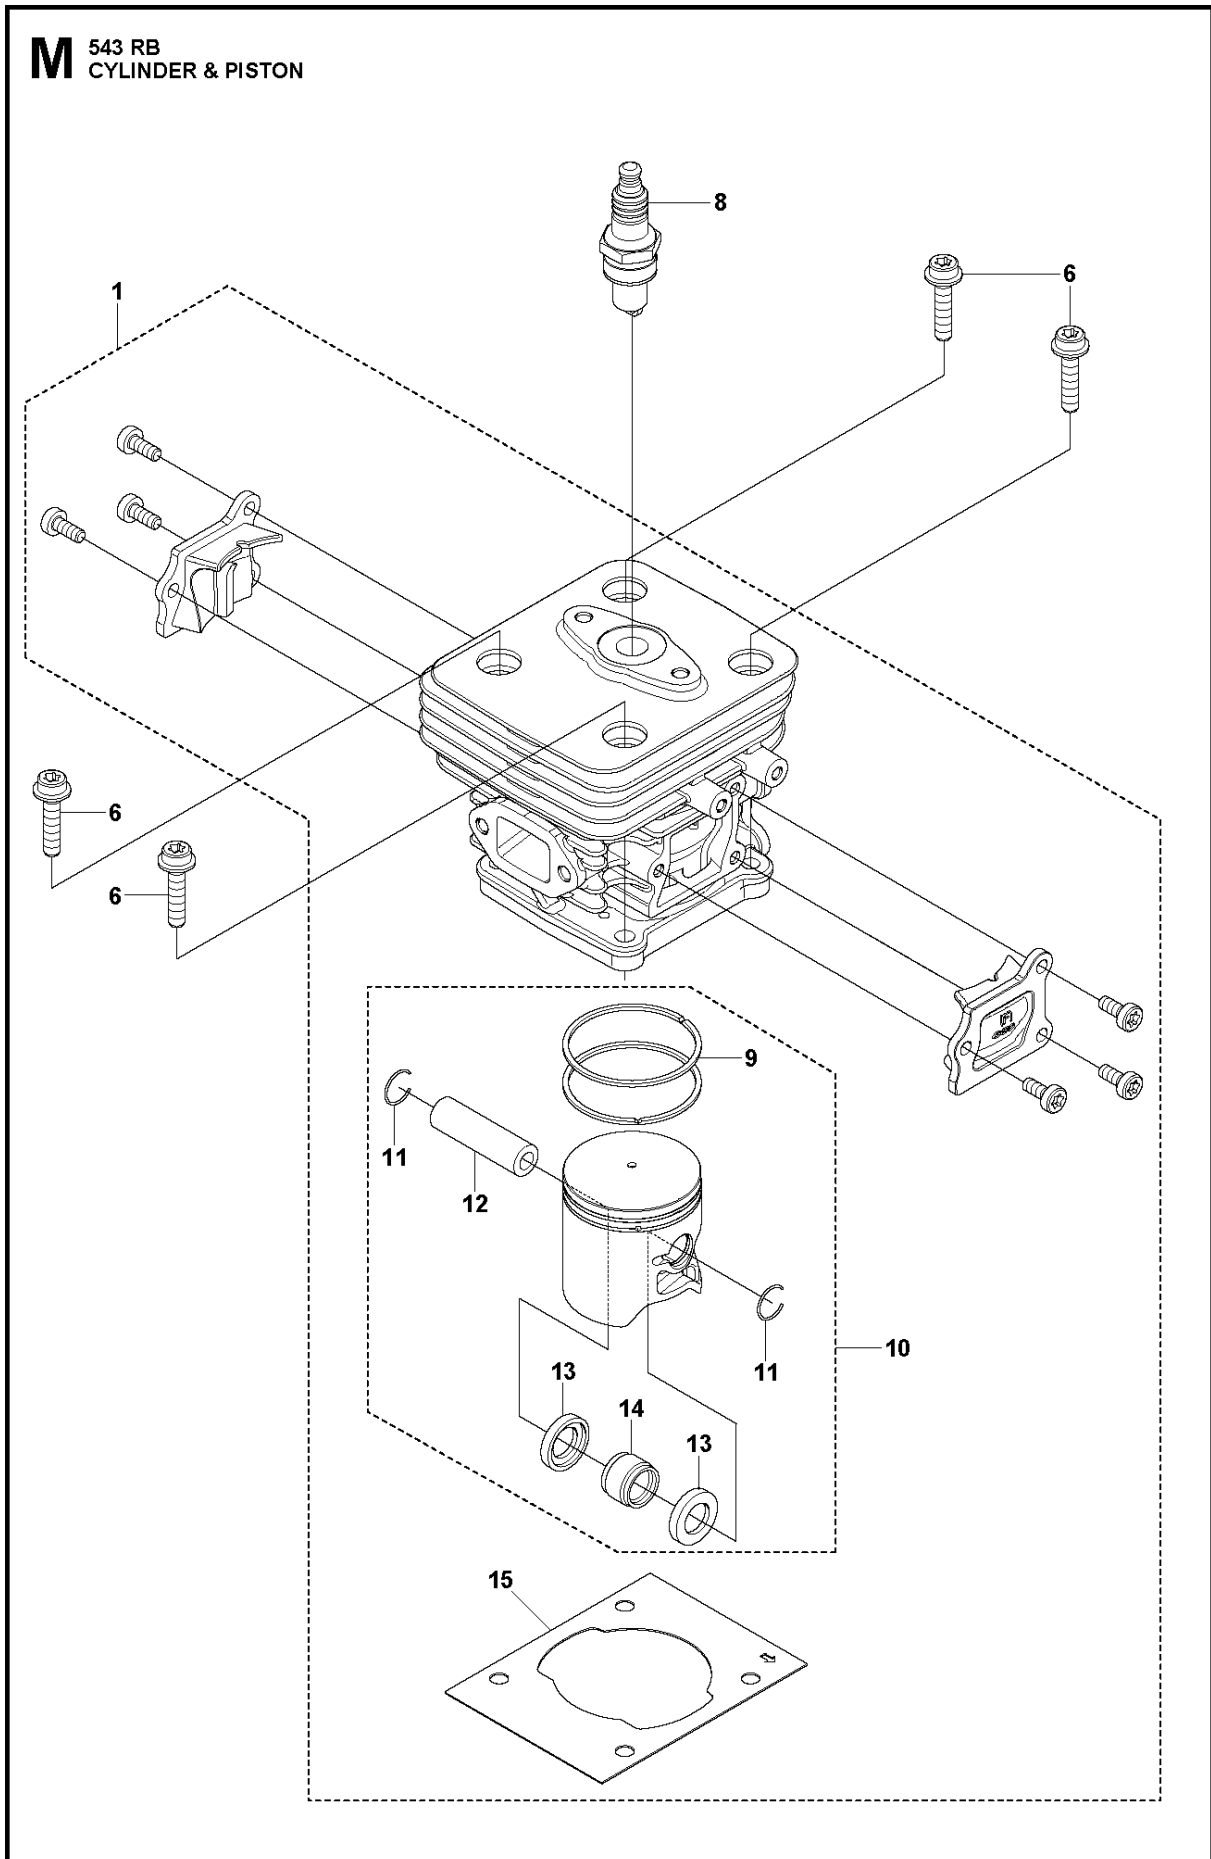

M 543 RB
CYLINDER & PISTON

CYLINDER PISTON

543 RB, 2019-05

Ref	Part No	Description	Remark	QTY	KIT
1	597 48 97-01	CYLINDER HEAD KIT		1	
6	506 74 52-01	BOLT		4	
8	528 07 40-01	SPARK PLUG		1	
9	510 91 80-01	PISTON RING		2	1,10
10	597 48 98-01	PISTON ASSY		1	1
11	516 28 30-01	RING		2	1,10
12	521 52 27-01	PEN		1	1,10
13	513 75 24-01	WASHER		2	1,10
14	505 29 73-01	BEARING		1	1,10
15	521 62 20-01	GASKET		1	1