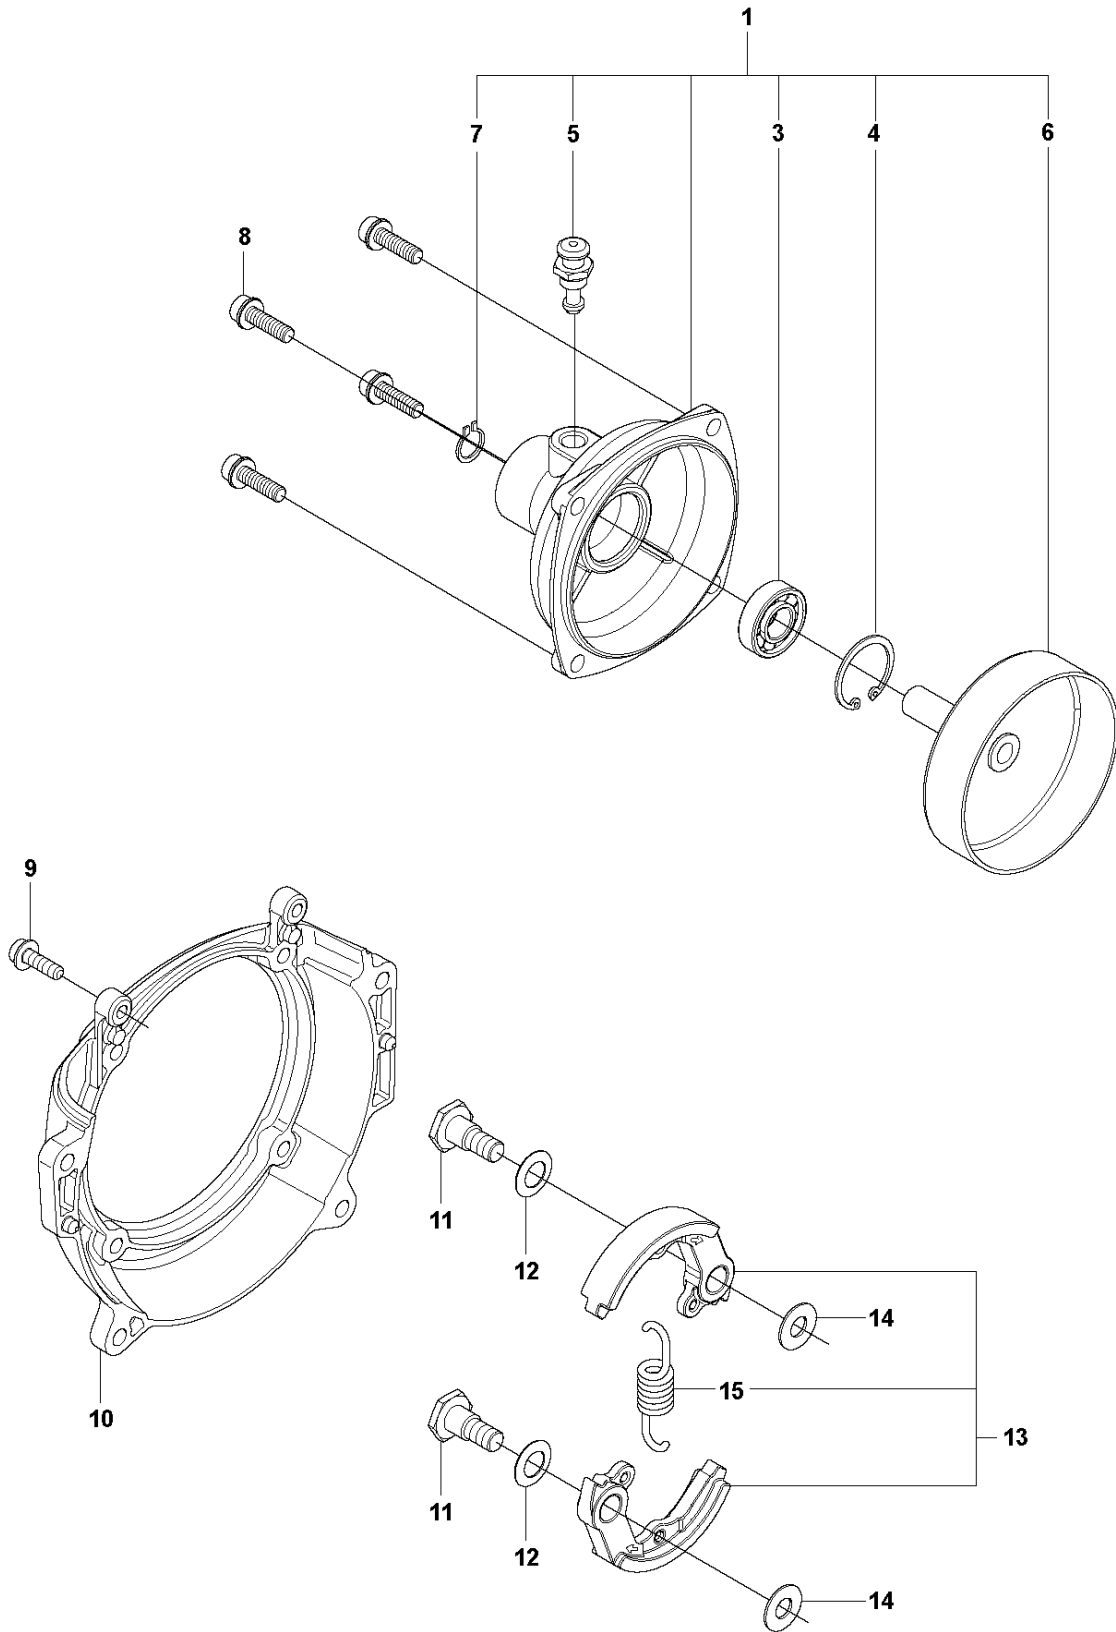

E 543 RB
CLUTCH

CLUTCH

543 RB, 2019-05

Ref	Part No	Description	Remark	QTY	KIT
1	576 20 36-01	HOUSING ASSY		1	
3	529 26 98-01	BEARING		1	1
4	506 60 99-01	SNAP RING		1	1
5	521 60 23-01	STOPPER-COMP		1	1
6	591 44 36-01	DRUM		1	1
7	516 12 41-01	SNAP RING		1	1
8	523 01 90-01	BOLT		4	
9	515 39 13-01	BOLT		4	
10	592 87 49-03	FAN COVER		1	
11	505 29 78-01	SCREW		2	
12	505 29 81-01	WASHER		2	
13	521 63 64-01	SHOE		1	
14	505 29 80-01	WASHER		2	
15	521 52 34-01	SPRING		1	13