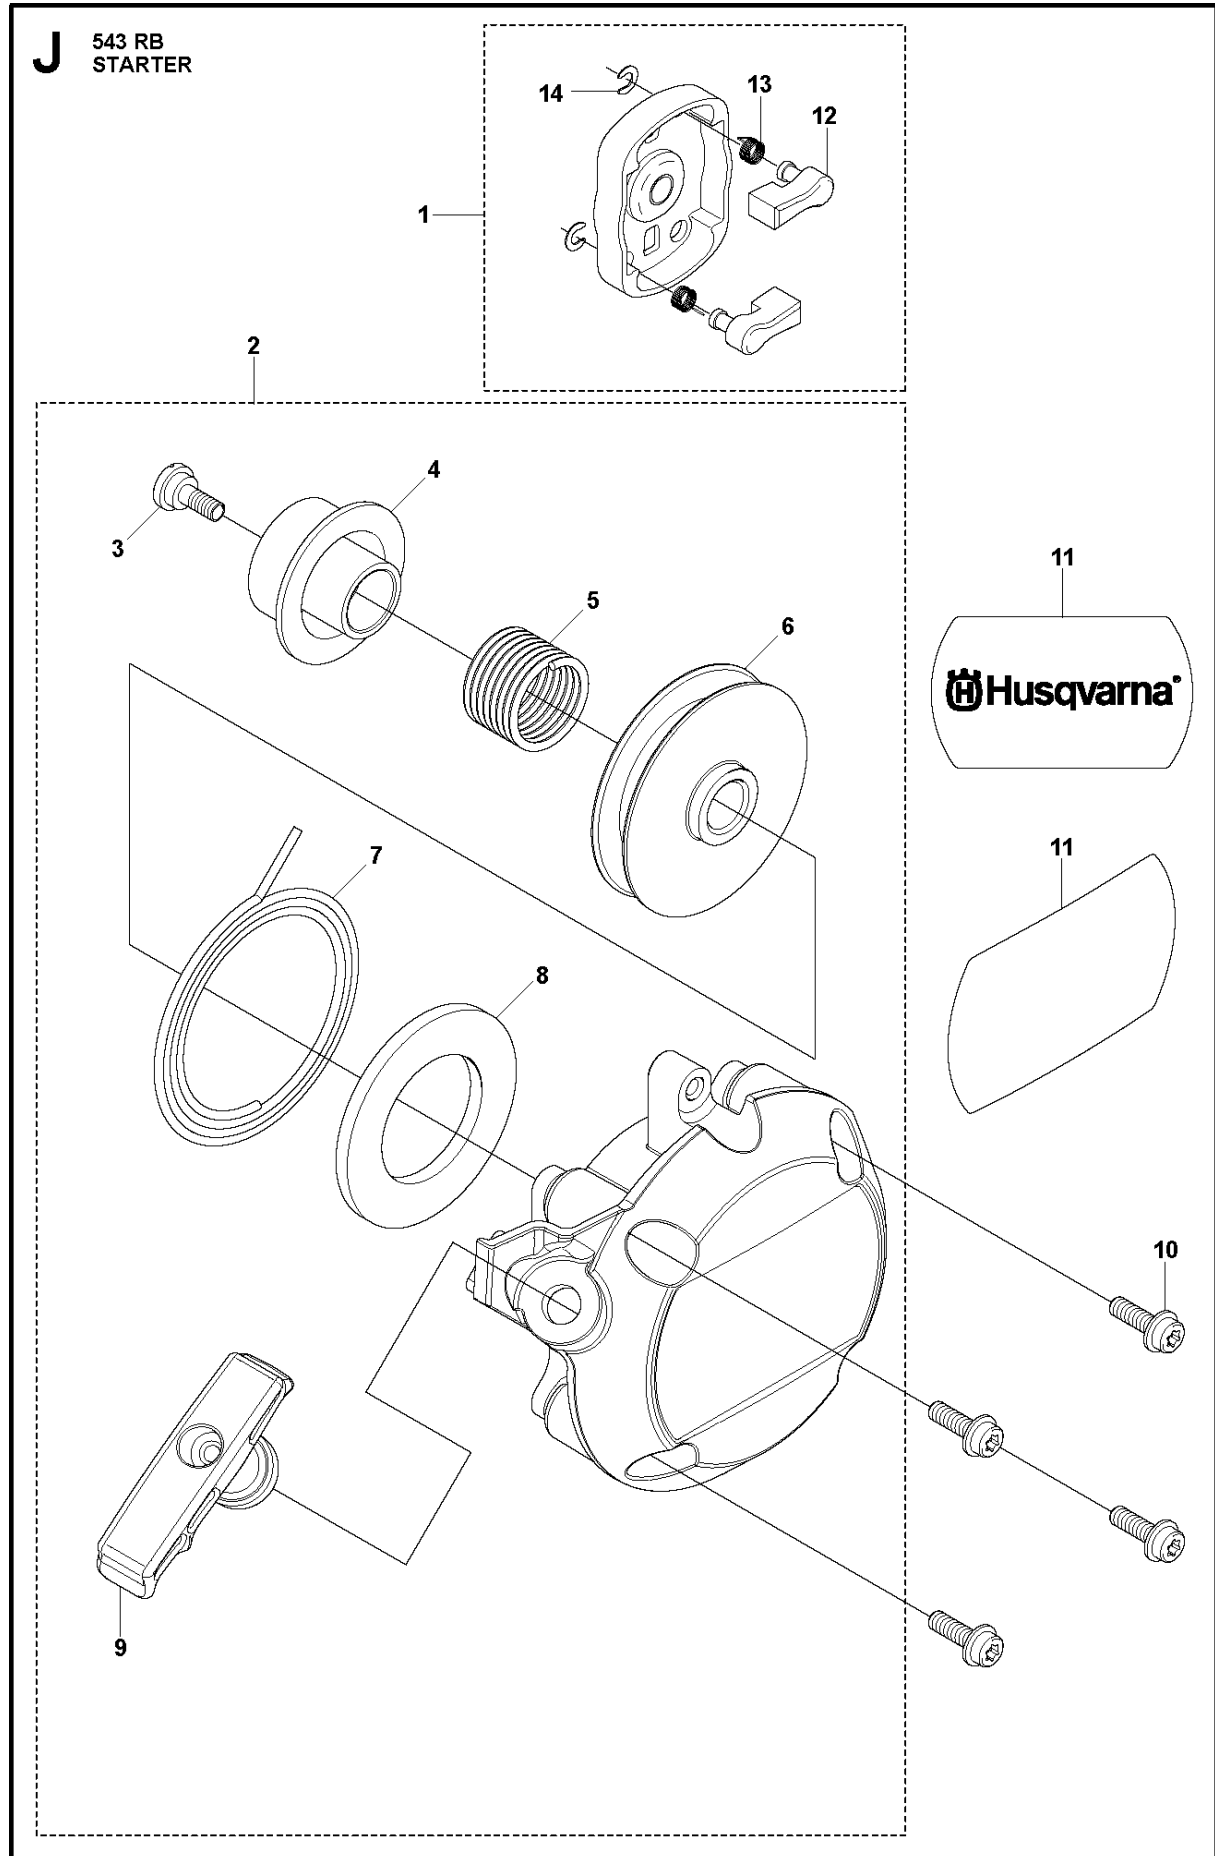

STARTER

543 RB, 2019-05

Ref	Part No	Description	Remark	QTY	KIT
1	521 62 46-01	PULEY-ASSY		1	
2	528 70 62-01	STARTER ASSY		1	
3	515 36 71-01	SCREW		1	2
4	521 61 85-01	PLATE		1	2
5	521 61 84-01	SPRING		1	2
6	521 61 83-01	REEL		1	2
7	521 53 17-01	ROPE		1	2
8	584 85 97-01	SPIRAL SPRING		1	2
9	521 61 79-01	KNOB		1	2
10	506 74 56-01	BOLT		4	
11	579 63 70-02	DECAL		1	
12	521 61 86-01	RATCHET		2	1
13	521 61 87-01	SPRING		2	1
14	513 16 77-01	E-RING		2	1