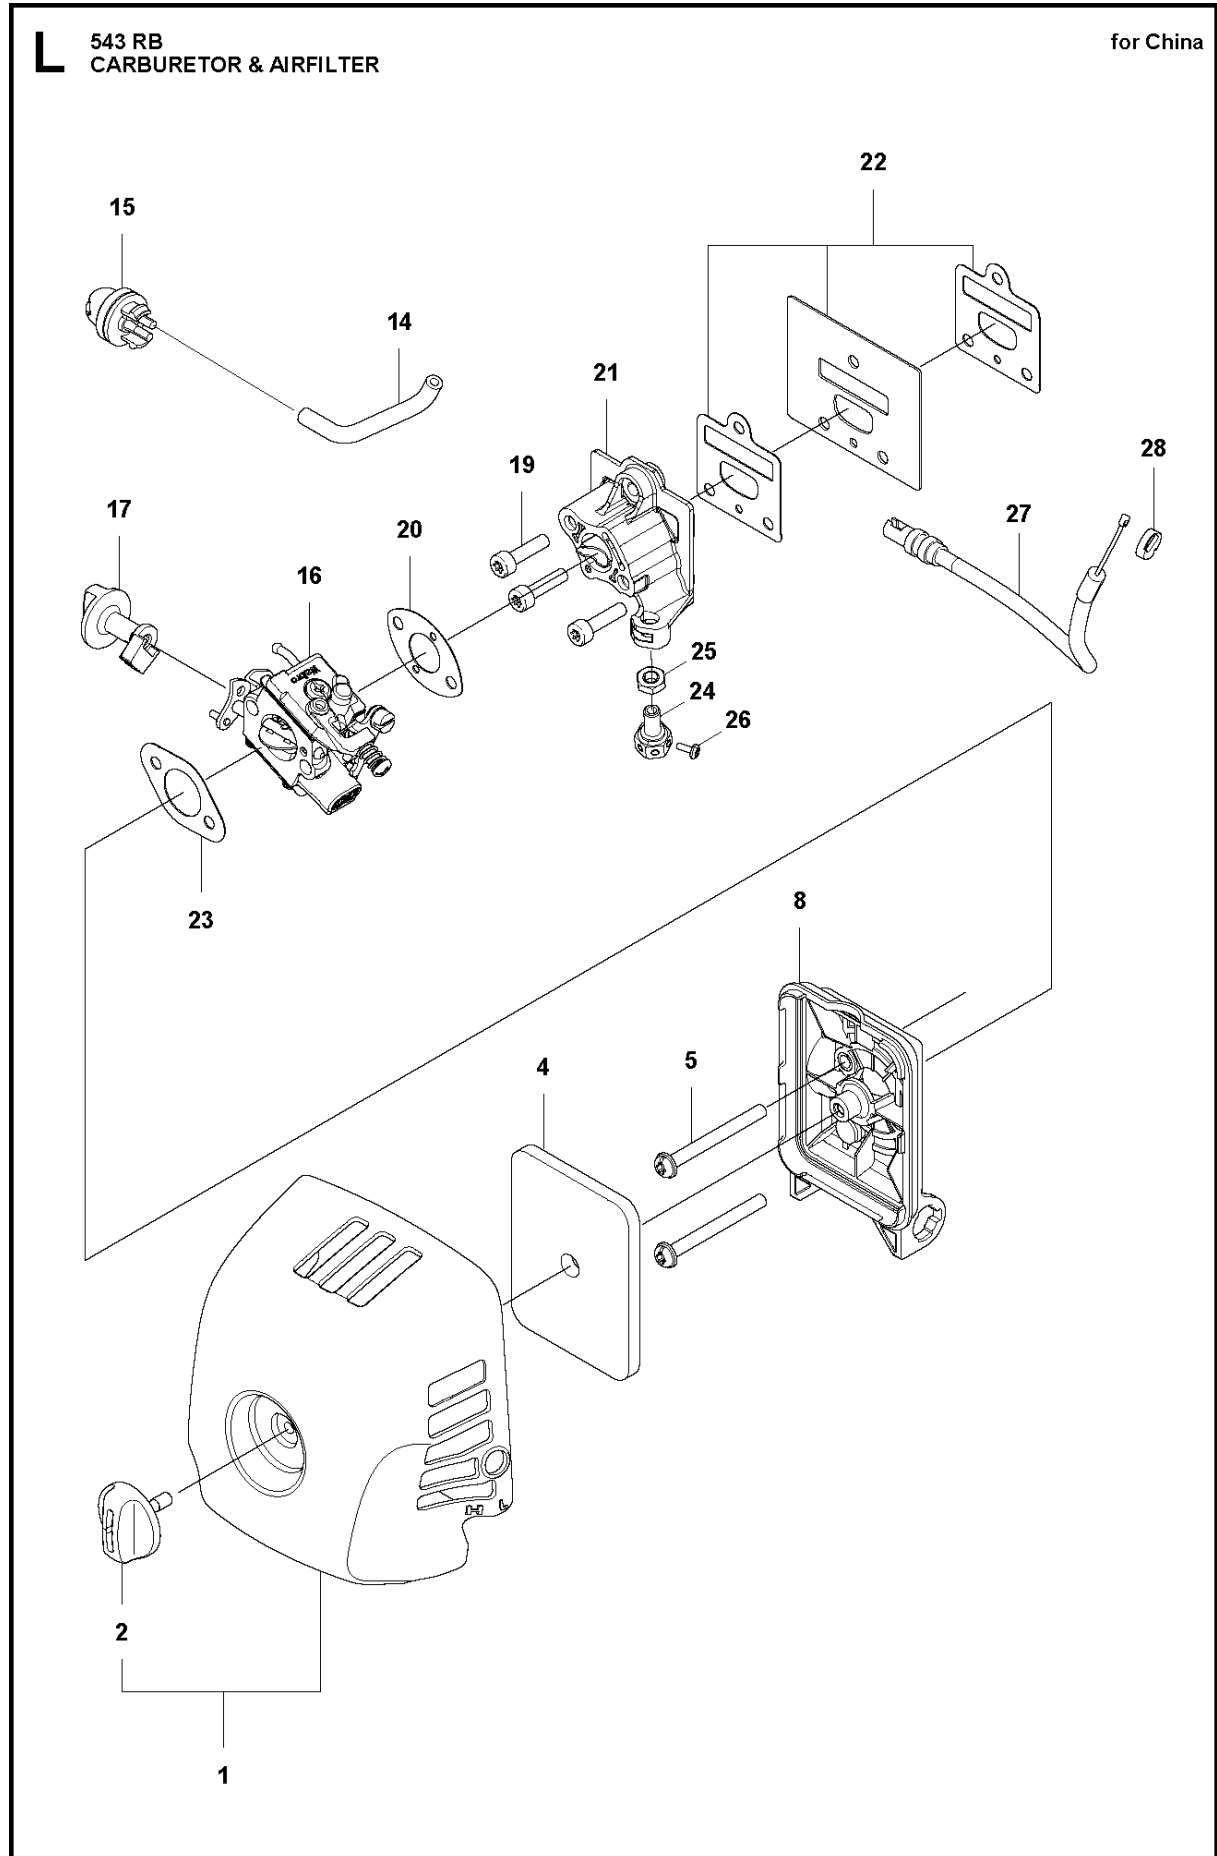

CARBURETOR & AIR FILTER

543 RB, 2019-05

Ref	Part No	Description	Remark	QTY	KIT
1	577 98 00-02	AIR FILTER COVER	For China	1	
2	577 97 98-01	TURNING KNOB	For China	1	1
4	501 18 50-01	AIR FILTER	For China	1	
5	521 51 55-01	SCREW	For China	2	
8	576 68 55-01	FILTER HOUSING	For China	1	
14	577 50 95-01	TUBE	For China	1	
15	503 93 66-01	PURGE	For China	1	
16	588 77 70-03	CARBURETTOR	For China	1	
17	577 13 31-01	CHOKE CONTROL	For China	1	
19	506 68 90-01	BOLT	For China	3	
20	577 67 38-01	GASKET	For China	1	
21	576 68 58-01	INSULATOR	For China	1	
22	585 99 66-01	GASKET	For China	1	
23	577 88 24-02	GASKET	For China	1	
24	580 41 67-01	SCREW	For China	1	
25	510 48 74-01	NUT	For China	1	
26	505 30 83-01	SCREW	For China	1	
27	521 52 84-01	JOINT	For China	1	
28	513 35 24-01	HUB CAP	For China	1