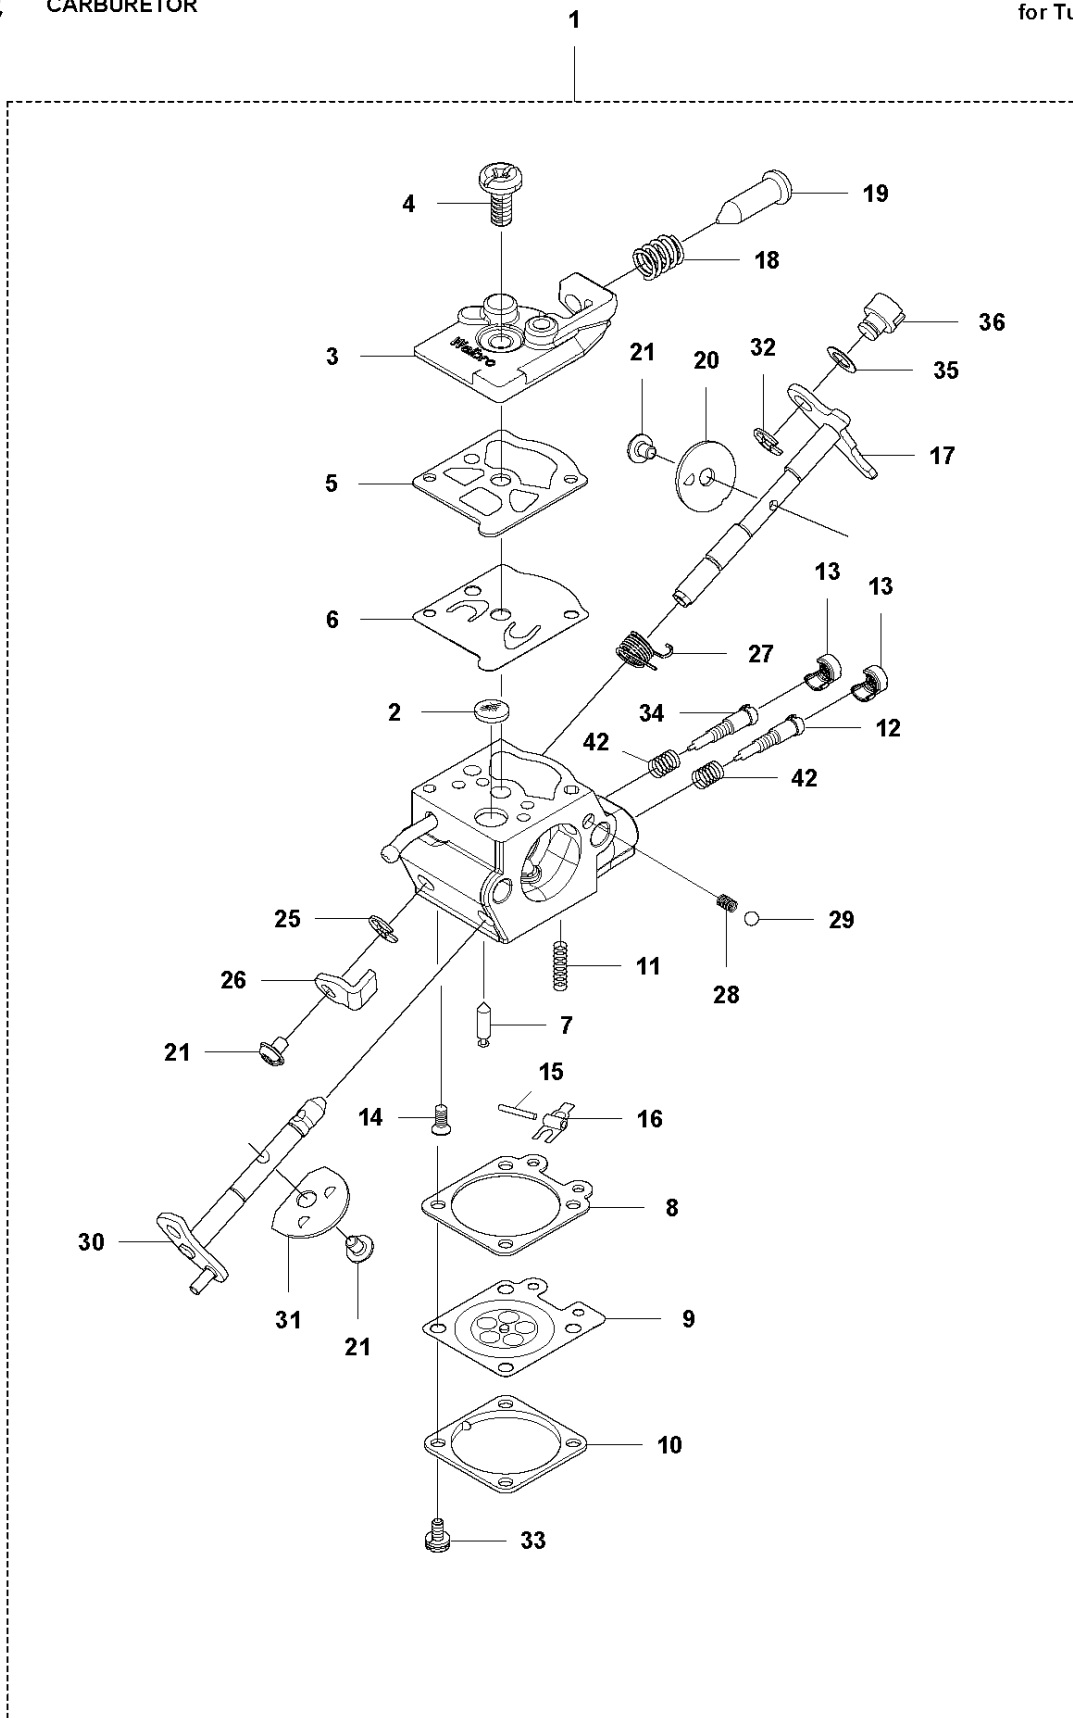

Q

**543 RB
CARBURETOR**

**WTEA-7B
for Turkey**

CARBURETOR

543 RB, 2019-05

Ref	Part No	Description	Remark	QTY	KIT
1	577 99 28-06	CARBURETTOR	For Turkey	1	
2	520 95 70-01	SCREEN	For Turkey	1	1
3	577 80 69-01	COVER	For Turkey	1	1
4	520 97 63-01	SCREW	For Turkey	1	1
5	520 95 48-01	GASKET	For Turkey	1	1
6	520 95 49-01	DIAPHRAGM	For Turkey	1	1
7	521 08 54-01	VALVE.INLET	For Turkey	1	1
8	516 97 21-01	GASKET	For Turkey	1	1
9	577 80 70-01	DIAPHRAGM	For Turkey	1	1
10	514 18 92-01	COVER	For Turkey	1	1
11	578 89 54-01	SPRING	For Turkey	1	1
12	578 91 31-01	NEEDLE	For Turkey	1	1
13	578 91 30-01	CAP	For Turkey	1	1
14	577 80 71-01	SCREW	For Turkey	1	1
15	520 97 74-01	PIN	For Turkey	1	1
16	577 80 72-01	LEVER	For Turkey	1	1
17	578 89 55-01	SHAFT	For Turkey	1	1
18	513 59 32-01	SPRING	For Turkey	1	1
19	577 81 57-01	SCREW	For Turkey	1	1
20	514 25 19-01	VALVE.THROTTLE	For Turkey	1	1
21	520 75 98-01	SCREW	For Turkey	3	1
25	505 05 65-01	RING	For Turkey	1	1
27	577 81 55-01	SPRING	For Turkey	1	1
28	514 24 33-01	SPRING.CHOKE	For Turkey	1	1
26	577 81 58-01	LEVER	For Turkey	1	1
30	577 81 64-01	SHAFT	For Turkey	1	1
29	514 24 26-01	BALL	For Turkey	1	1
31	579 36 71-01	VALVE	For Turkey	1	1
32	506 73 86-01	RETAINER RING	For Turkey	1	1
33	520 97 88-01	SCREW ASSY	For Turkey	1	1
34	578 91 29-01	NEEDLE	For Turkey	1	1
35	516 52 42-01	WASHER	For Turkey	1	1
36	513 40 08-01	SWIVEL	For Turkey	1	1
42	578 91 28-01	SPRING	For Turkey	2	1