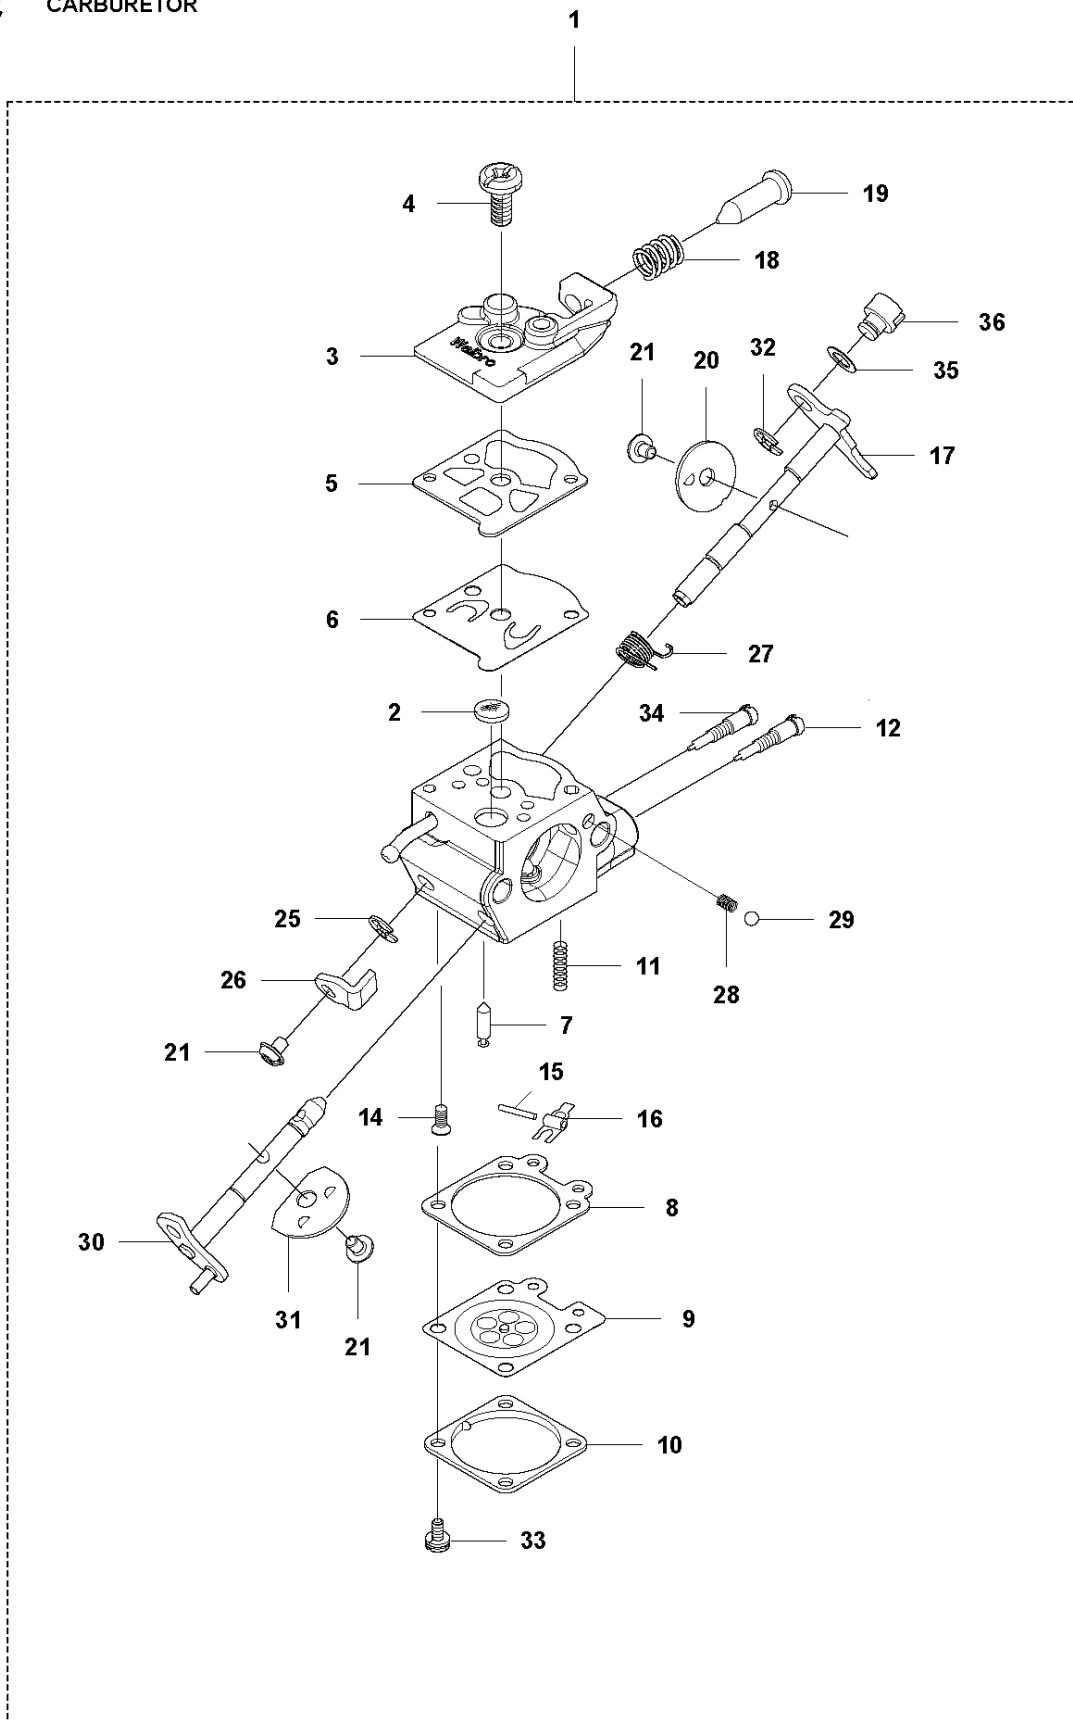

Q

**543 RB
CARBURETOR**

for China

CARBURETOR

543 RB, 2019-05

Ref	Part No	Description	Remark	QTY	KIT
1	588 77 70-03	CARBURETTOR	For China	1	
2	520 95 70-01	SCREEN	For China	1	1
3	577 80 69-01	COVER	For China	1	1
4	520 97 63-01	SCREW	For China	1	1
5	520 95 48-01	GASKET	For China	1	1
6	502 21 36-01	DIAPHRAGM PUMP	For China	1	1
7	521 08 54-01	VALVE.INLET	For China	1	1
8	516 97 21-01	GASKET	For China	1	1
9	577 80 70-01	DIAPHRAGM	For China	1	1
10	514 18 92-01	COVER	For China	1	1
11	578 89 54-01	SPRING	For China	1	1
12	582 14 79-01	NEEDLE	For China	1	1
14	577 80 71-01	SCREW	For China	1	1
15	520 97 74-01	PIN	For China	1	1
16	577 80 72-01	LEVER	For China	1	1
17	578 89 55-01	SHAFT	For China	1	1
18	513 59 32-01	SPRING	For China	1	1
19	577 81 57-01	SCREW	For China	1	1
20	501 70 69-01	THROTTLE VALVE	For China	1	1
21	520 75 98-01	SCREW	For China	3	1
25	505 05 65-01	RING	For China	1	1
26	577 81 58-01	LEVER	For China	1	1
27	577 81 55-01	SPRING	For China	1	1
28	514 24 33-01	SPRING.CHOKE	For China	1	1
29	514 24 26-01	BALL	For China	1	1
30	577 81 64-01	SHAFT	For China	1	1
31	593 17 21-01	SHAFT	For China	1	1
32	506 73 86-01	RETAINER RING	For China	1	1
33	520 97 88-01	SCREW ASSY	For China	4	1
34	582 14 78-01	NEEDLE	For China	1	1
35	516 52 42-01	WASHER	For China	1	1
36	513 40 08-01	SWIVEL	For China	1	1