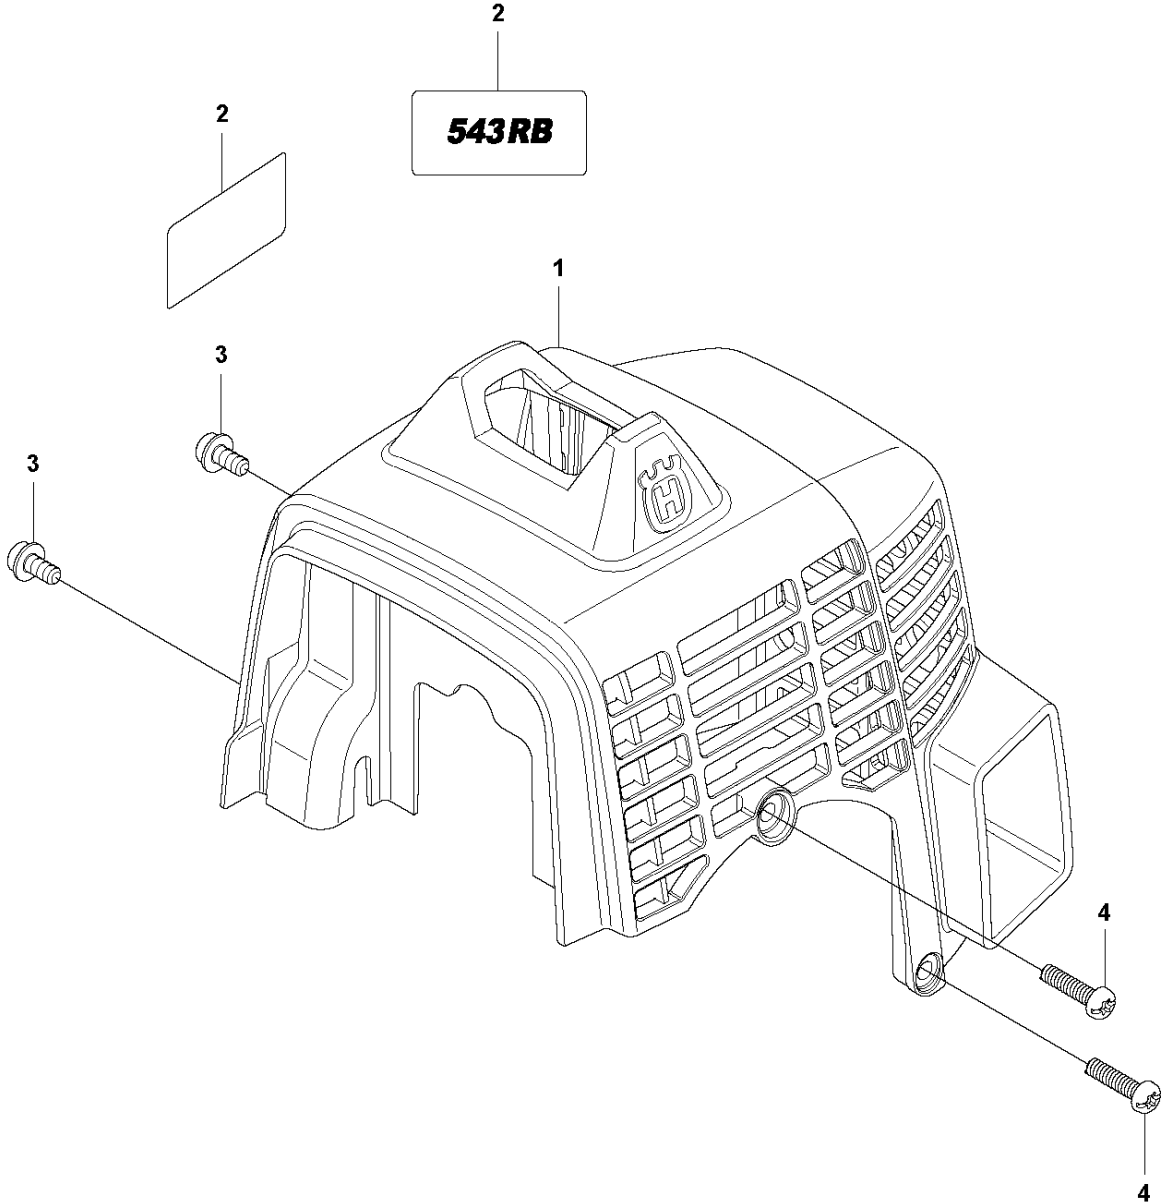

G 543 RB
CYLINDER COVER

CYLINDER COVER

543 RB, 2019-05

Ref	Part No	Description	Remark	QTY KIT
1	579 34 95-01	COVER		1
2	588 23 45-02	DECAL		1
3	521 51 59-01	BOLT		2
4	521 86 36-01	SCREW		2