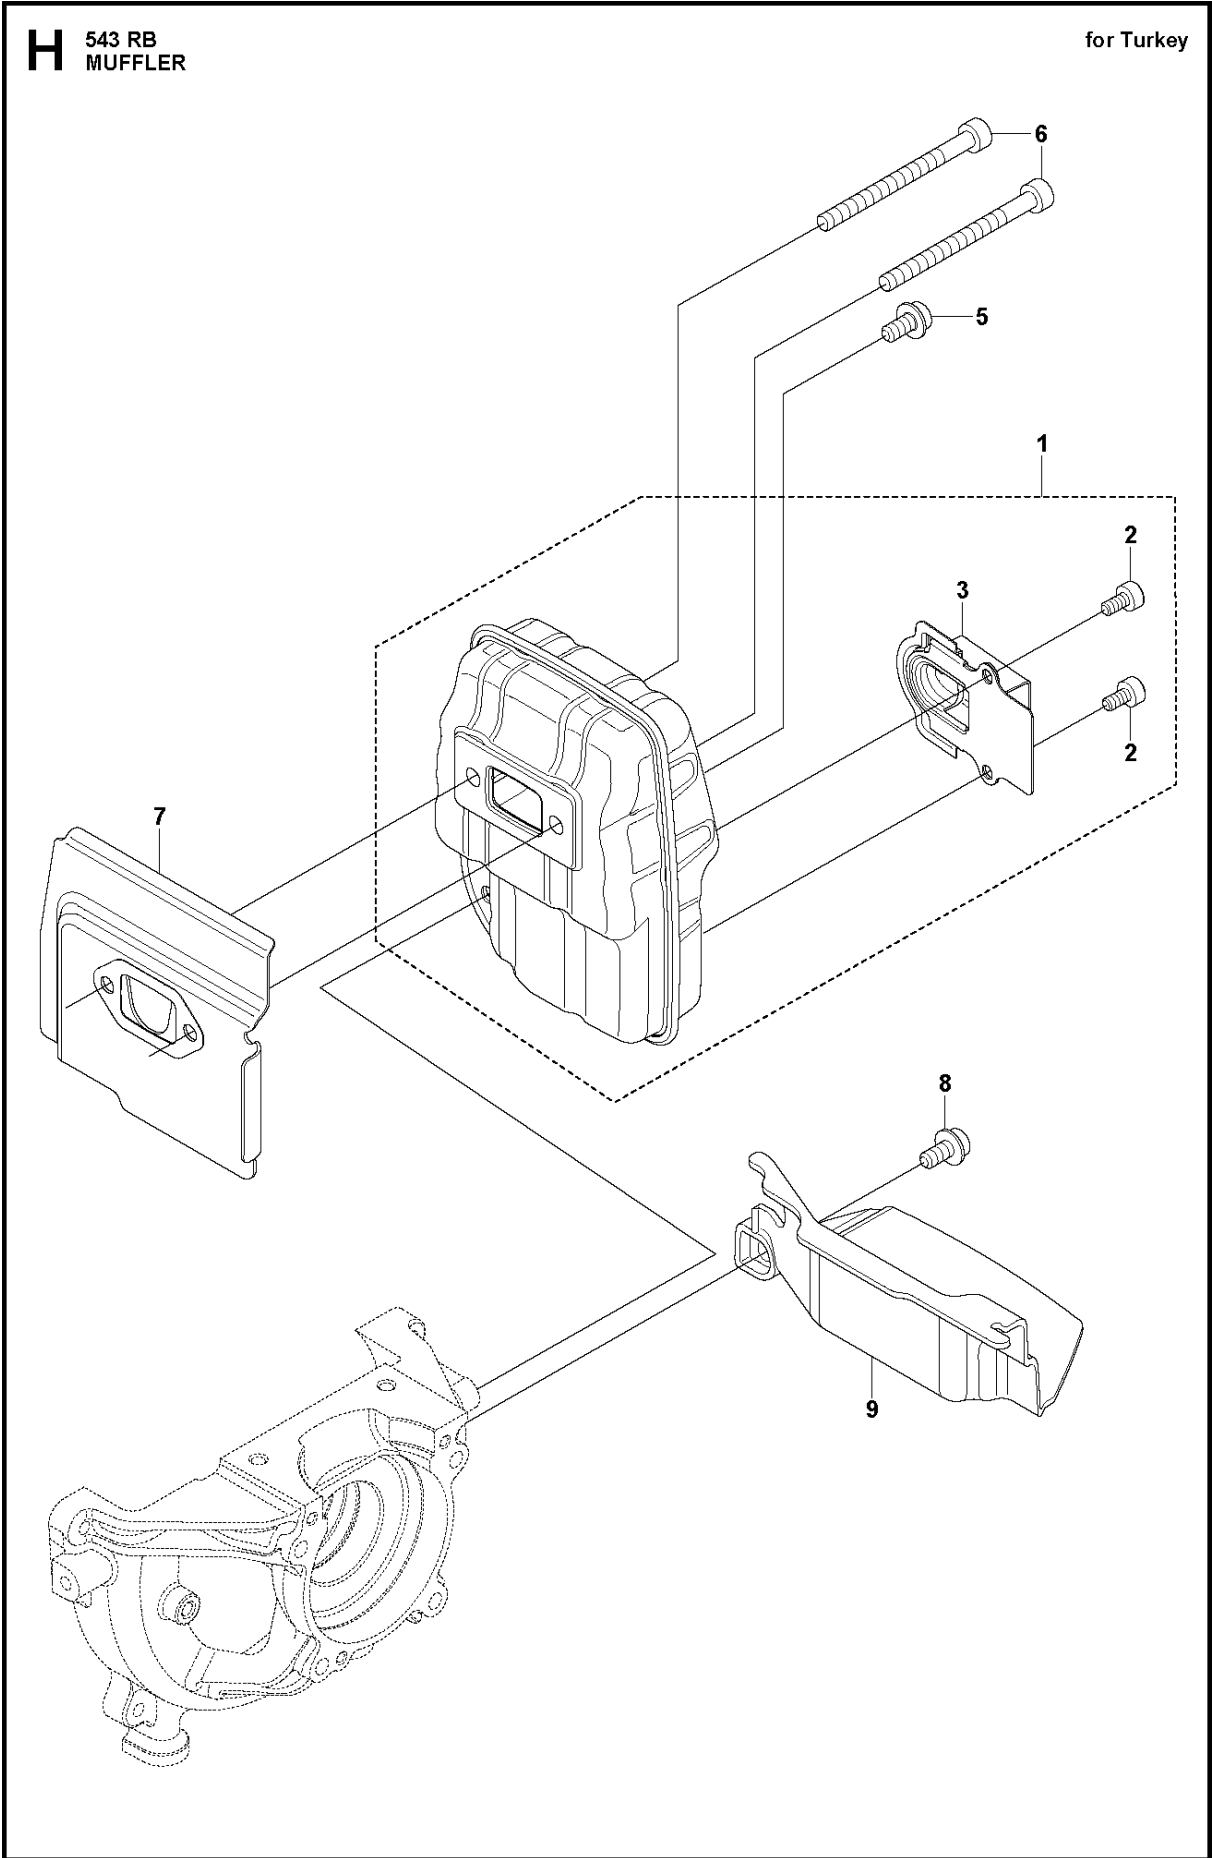

MUFFLER

543 RB, 2019-05

Ref	Part No	Description	Remark	QTY	KIT
1	577 98 03-01	MUFFLER	For Turkey	1	
2	544 36 27-01	BOLT	For Turkey	2	1
3	521 62 34-01	GUIDE	For Turkey	1	1
5	521 51 59-01	BOLT	For Turkey	1	
6	504 11 43-01	SCREW	For Turkey	2	
7	577 80 41-01	GASKET	For Turkey	1	
8	521 51 59-01	BOLT	For Turkey	1	
9	586 34 84-01	MUFFLER GUARD	For Turkey	1