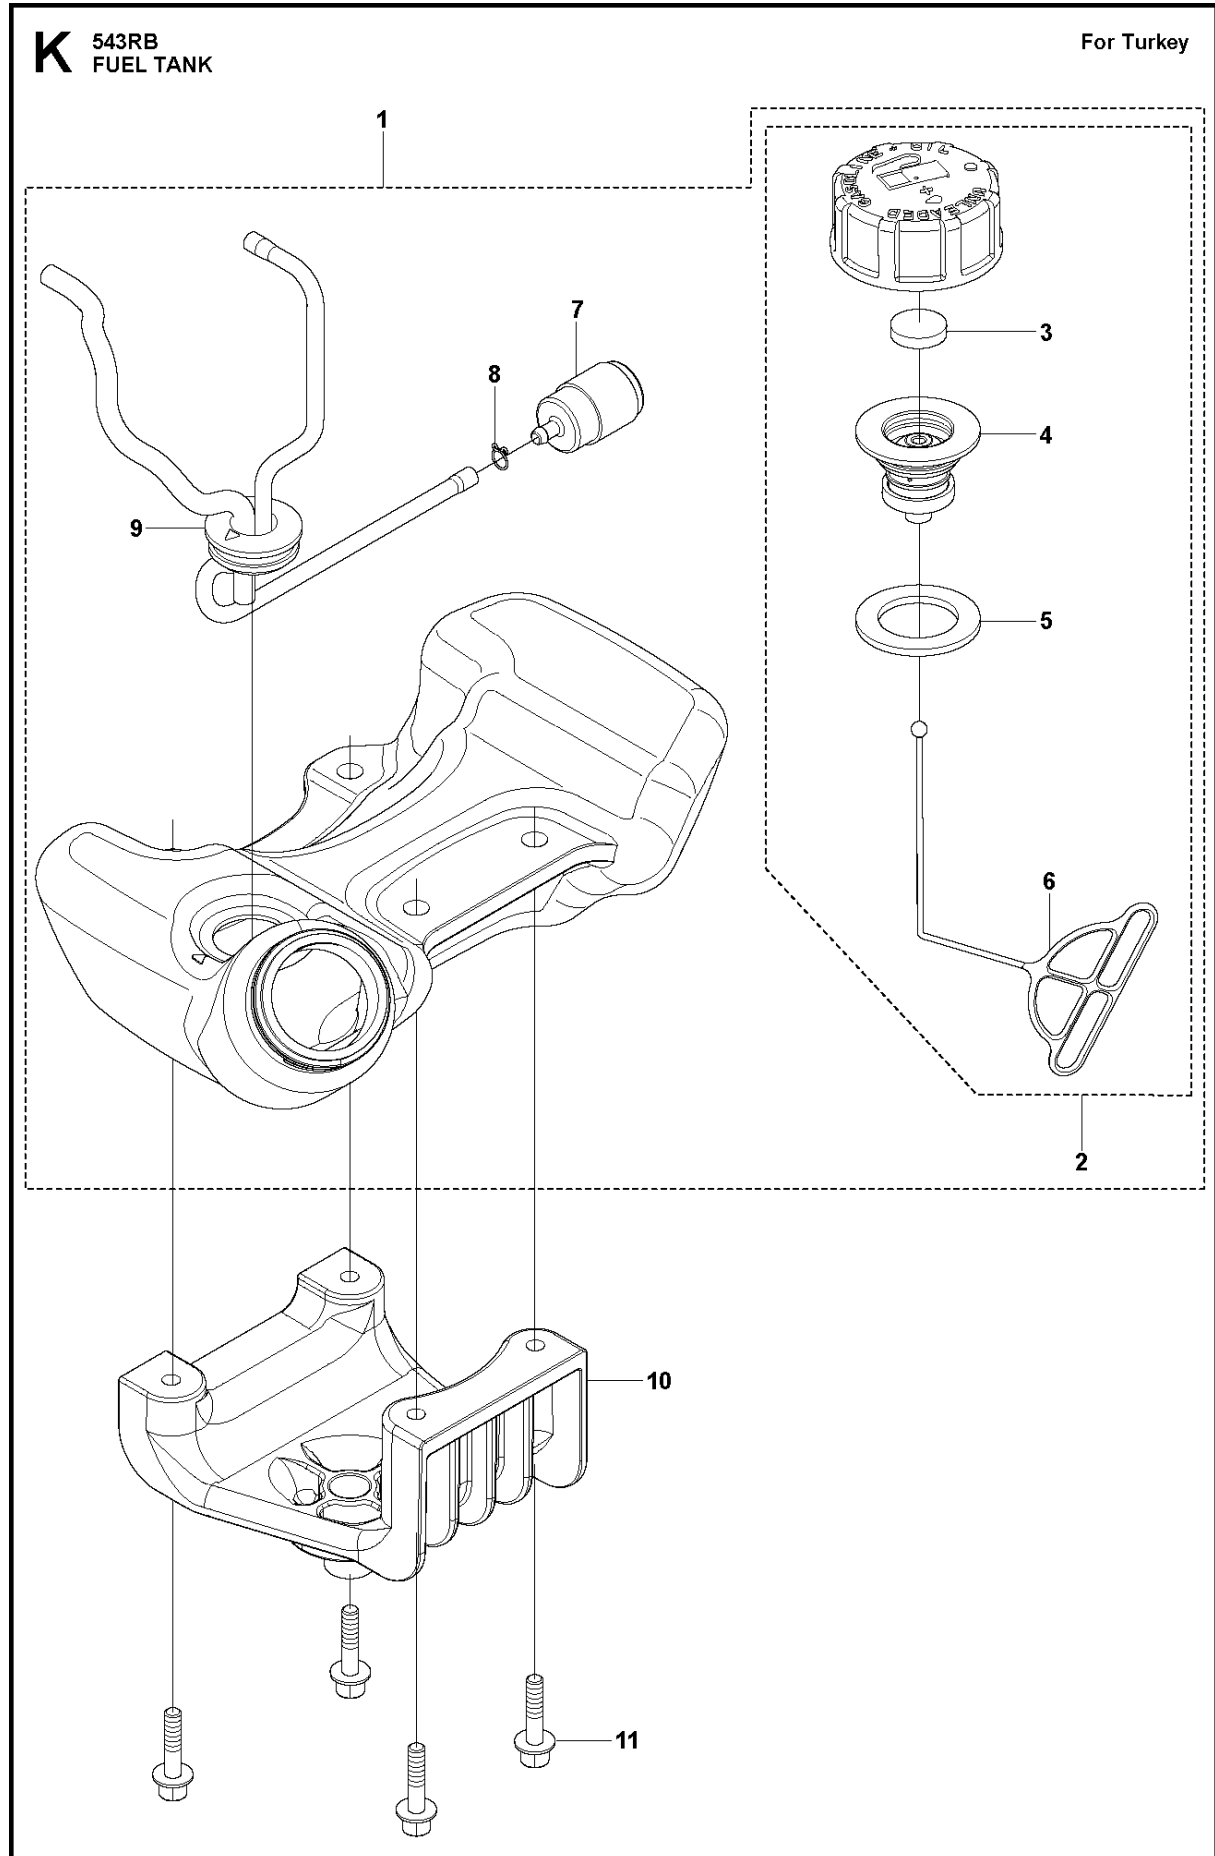

FUEL TANK

543 RB, 2019-05

Ref	Part No	Description	Remark	QTY	KIT
1	577 50 98-06	TANK	For Turkey	1	
2	504 11 77-01	TANK CAP ASSY	For Turkey	1	1
3	506 74 68-01	FILTER	For Turkey	1	1,2
4	515 36 94-01	HOLDER	For Turkey	1	1,2
5	506 74 43-01	PACKING	For Turkey	1	1,2
6	504 11 79-01	HOLDER	For Turkey	1	1,2
7	506 61 46-01	FILTER	For Turkey	1	1
8	506 70 70-01	CLIP	For Turkey	1	1
9	577 50 99-02	PIPE	For Turkey	1	1
10	578 42 87-01	BRACKET	For Turkey	1	
11	521 51 69-01	BOLT	For Turkey	4