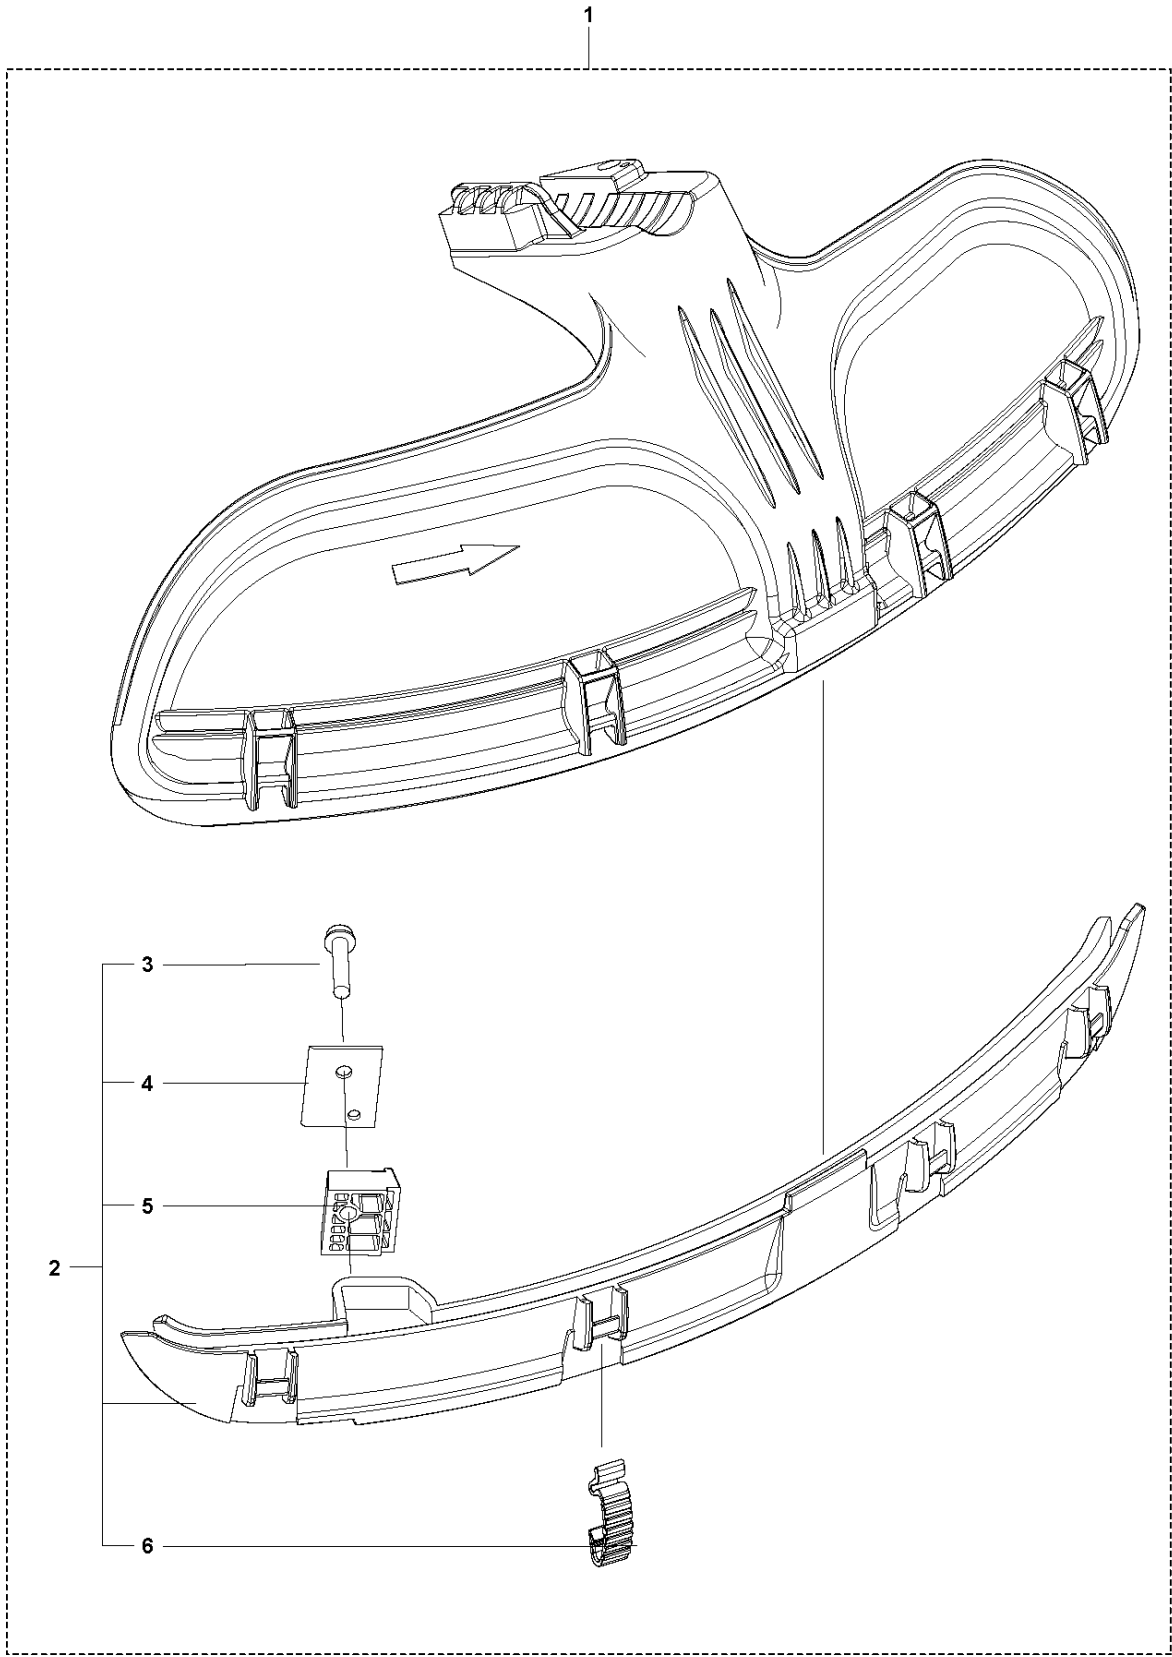

ACCESSORIES

543 RB, 2019-05

Ref	Part No	Description	Remark	QTY	KIT
1	588 55 03-01	SPLASH GUARD	For China	1	
2	515 58 62-01	BLADE	For China	1	1
3	510 47 83-01	SCREW	For China	2	1
4	521 00 06-01	NUT	For China	2	1
5	514 36 86-01	CLAMP	For China	1	
6	514 36 35-01	BOLT	For China	2	
7	510 48 80-01	WASHER	For China	2	

S 543 RB
ACCESSORIES

for Turkey