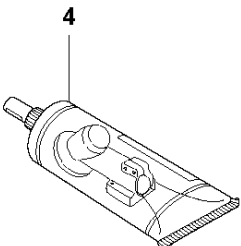

R 543 RB
ACCESSORIES

for China

ACCESSORIES

543 RB, 2019-05

Ref	Part No	Description	Remark	QTY KIT
1	521 53 31-01	SOCKET	For China	1
2	505 31 19-01	WRENCH	For China	1
3	506 68 95-01	DRIVER	For China	1
4	503 97 64-01	GREASE	For China	1
5	501 19 22-01	TOOL	For China	1
6	531 00 92-48	FILTER OIL	For China	1
7	506 61 50-01	SPANNER	For China	1
8	505 31 20-01	TOOL	For China	1
9	512 60 97-01	GOGGLE	For China	1
10	511 41 68-01	TANK	For China	1