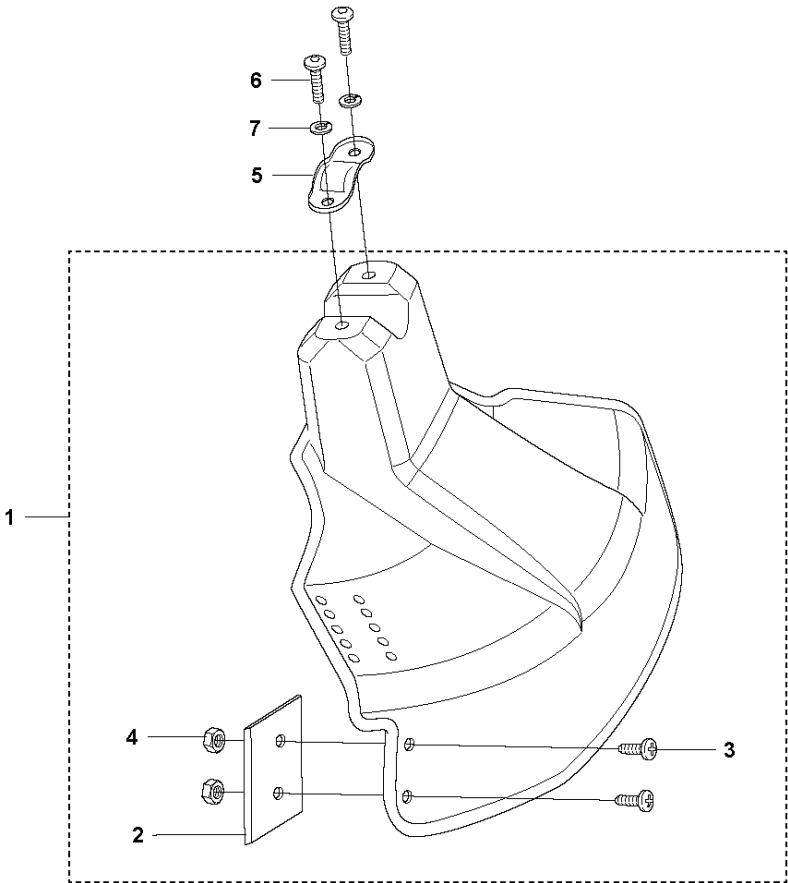

ACCESSORIES

543 RB, 2019-05

Ref	Part No	Description	Remark	QTY KIT
1	506 68 61-01	COMBINATION WRENCH	For Turkey	1
2	505 31 20-01	TOOL	For Turkey	1
3	506 68 95-01	DRIVER	For Turkey	1
4	544 35 91-01	TRANSPORT GUARD	For Turkey	1
5	516 01 45-01	SUPPORT CUP	For Turkey	1
6	531 00 92-48	FILTER OIL	For Turkey	1
7	503 97 64-01	GREASE	For Turkey	1
8	501 19 22-01	TOOL	For Turkey	1

S 543 RB
ACCESSORIES

for China