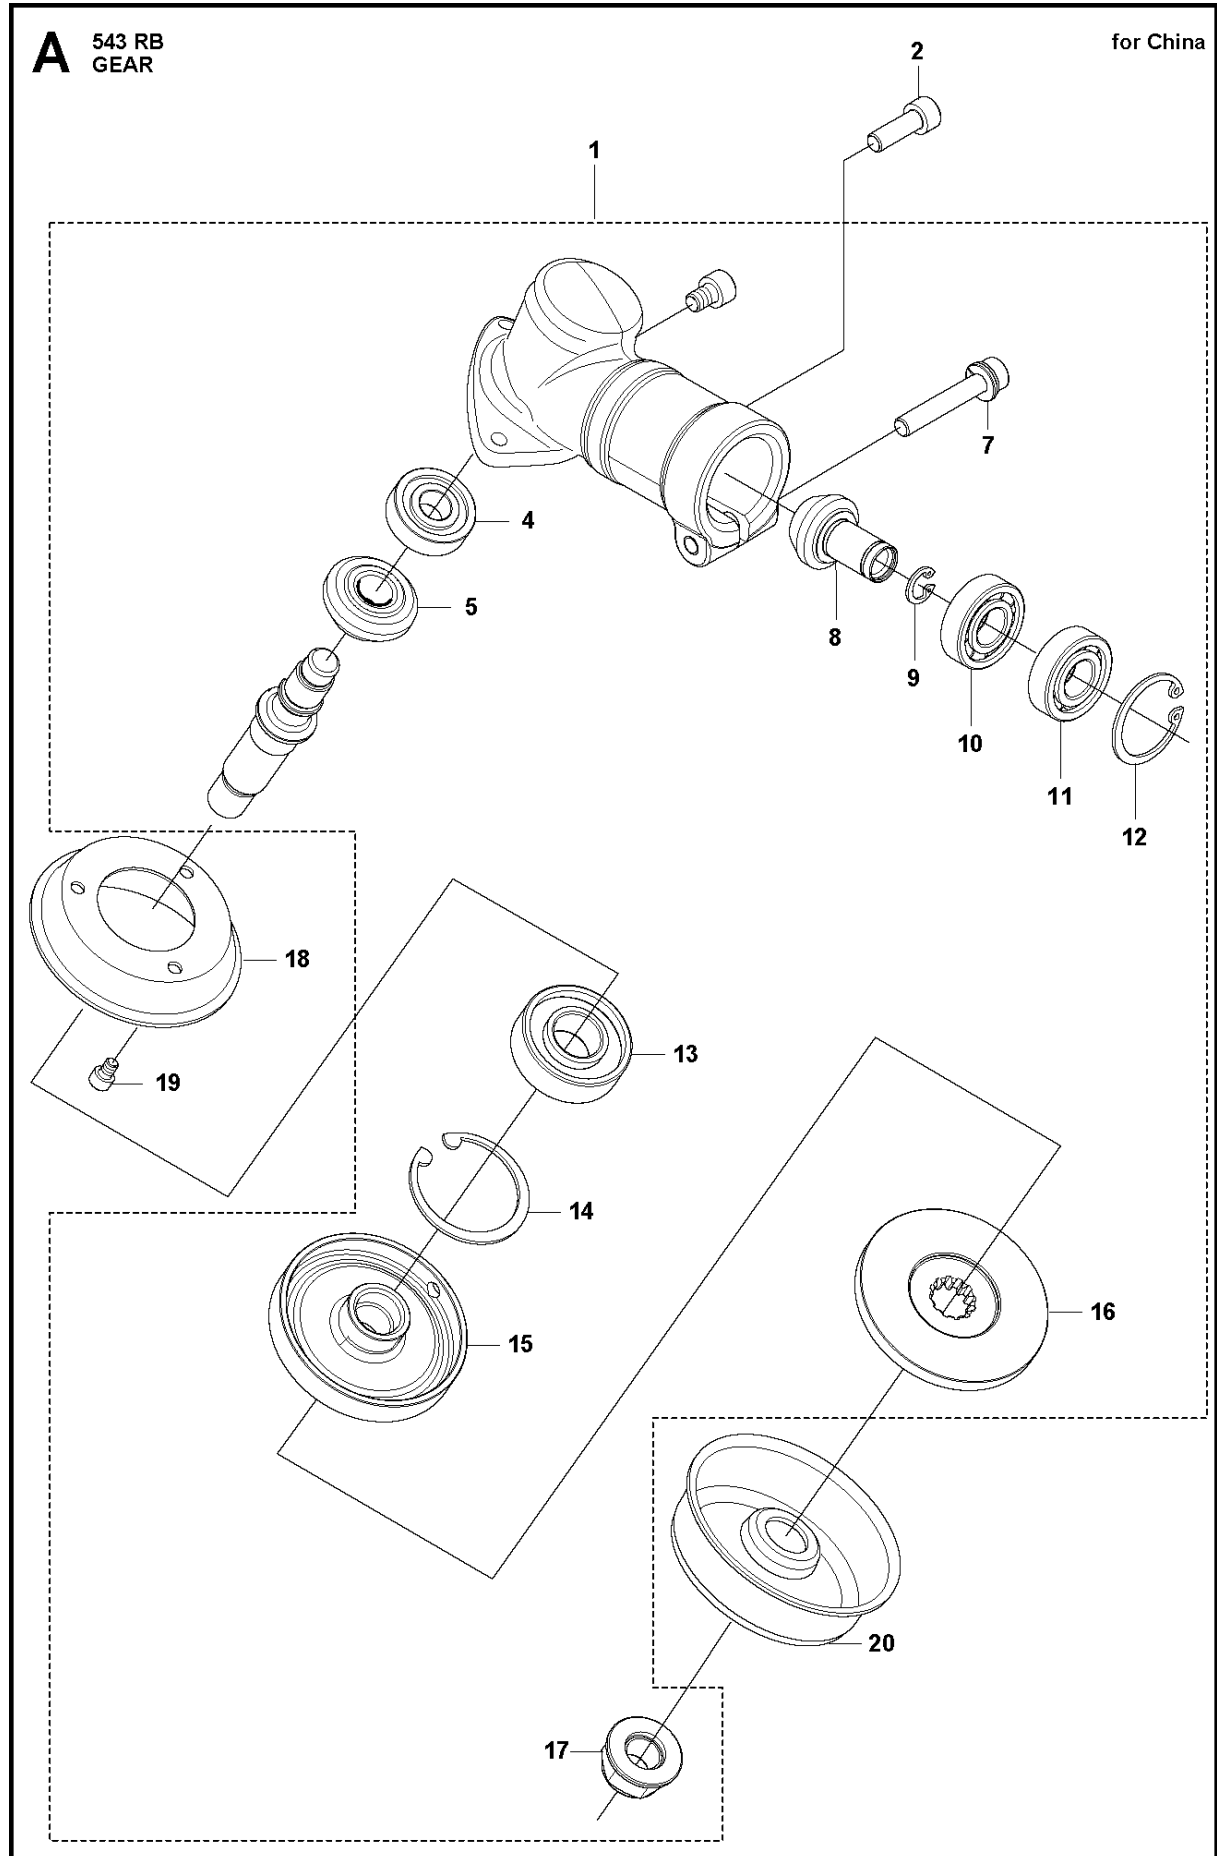

SPARE PARTS LIST

BRUSHCUTTERS/CLEARING SAWS

543 RB

GEARS

543 RB, 2019-05

Ref	Part No	Description	Remark	QTY	KIT
1	527 30 58-01	GEARCASE ASSY	For China	1	
2	521 51 52-01	SCREW	For China	1	
4	512 54 03-01	BEARING	For China	1	1
5	512 54 05-01	GEAR	For China	1	1
7	510 44 99-01	BOLT	For China	1	1
8	512 54 06-01	PINION	For China	1	1
9	516 12 40-01	SNAP RING	For China	1	1
10	512 54 07-01	BEARING	For China	1	1
11	512 54 08-01	BEARING	For China	1	1
12	516 12 55-01	SNAP RING	For China	1	1
13	510 56 97-01	BEARING	For China	1	1
14	504 12 10-01	SNAP RING	For China	1	1
15	515 53 74-01	HOLDER	For China	1	1
16	515 53 75-01	HOLDER	For China	1	1
17	521 80 40-01	NUT	For China	1	1
18	515 53 80-01	COVER	For China	1	
19	581 49 98-01	BOLT	For China	3	
20	521 65 59-01	COVER	For China	1	