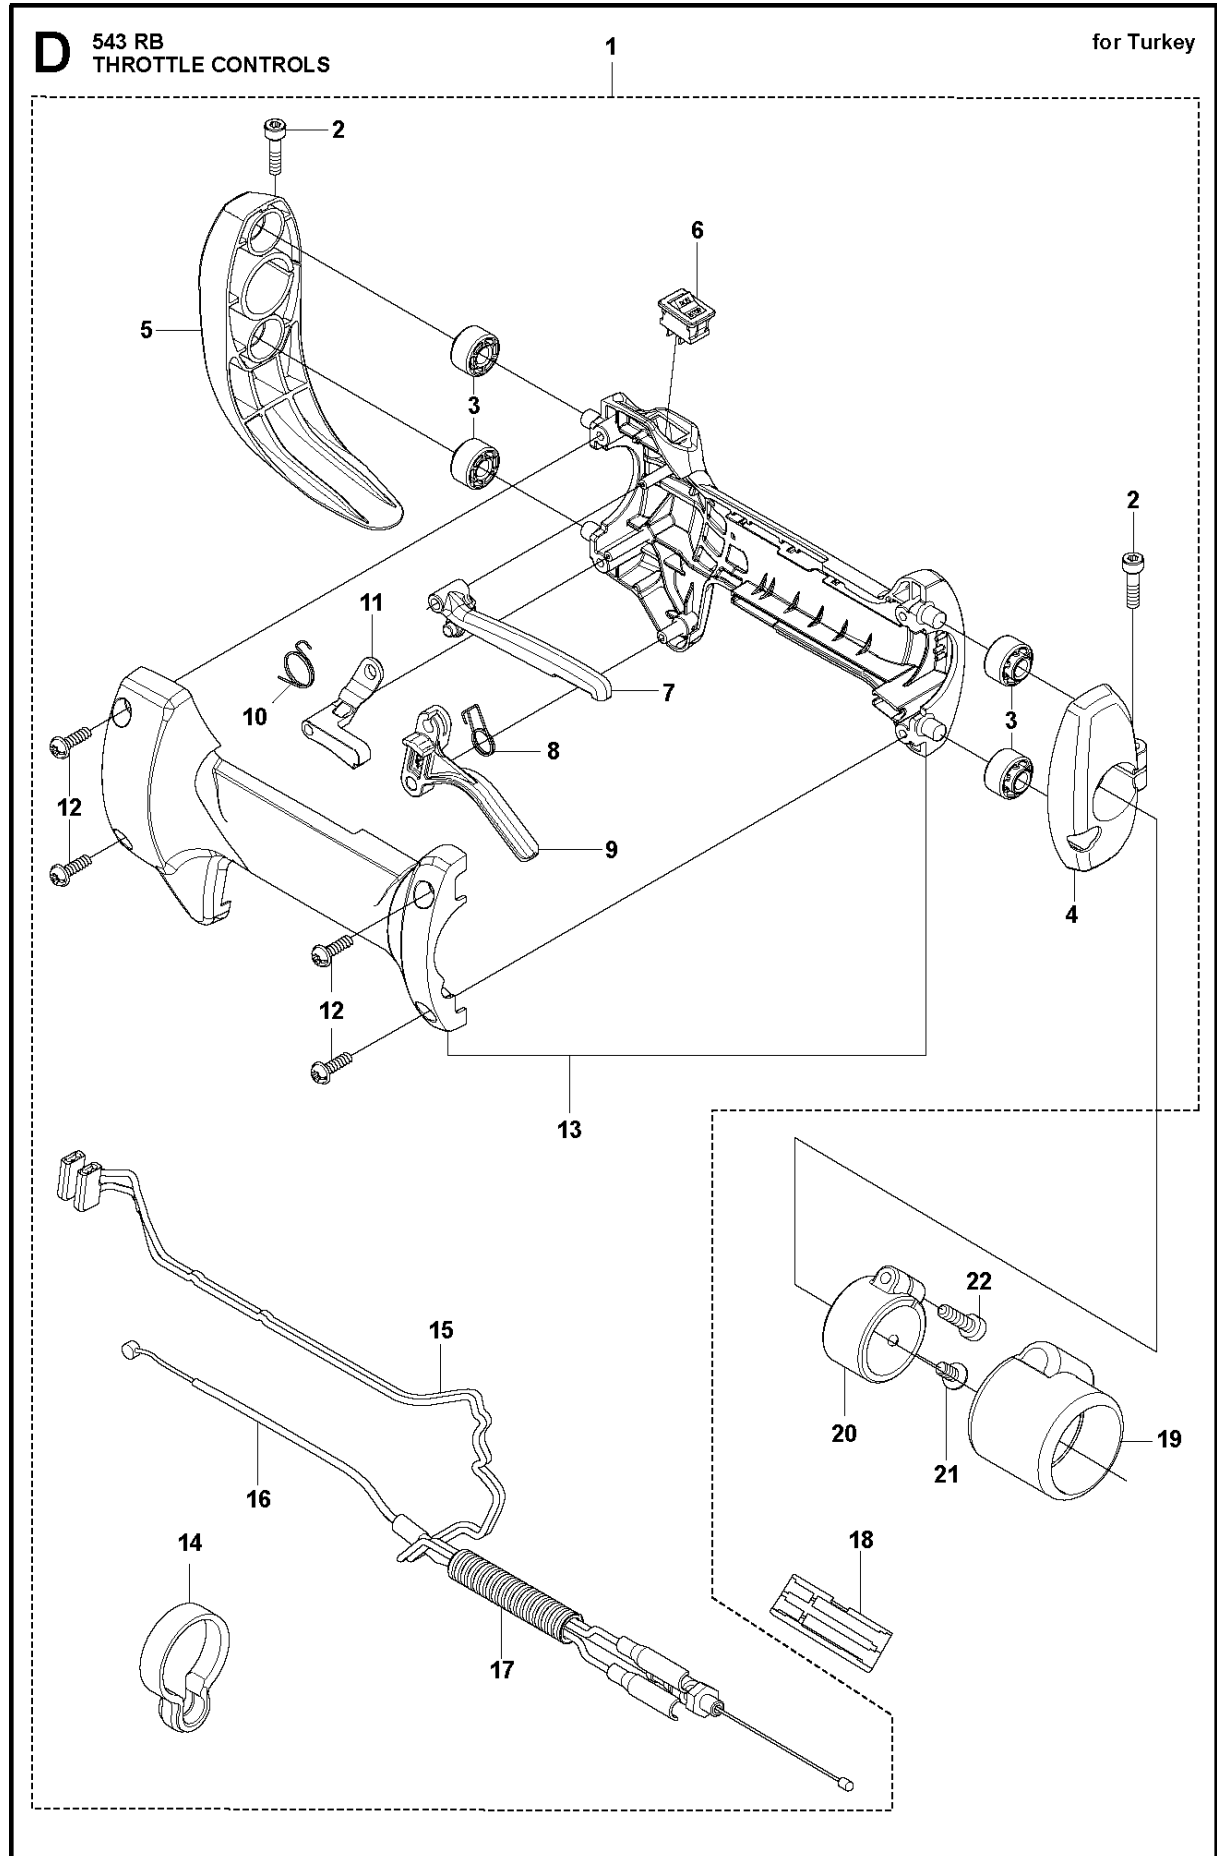

C 543 RB
HANDLEBAR

for Turkey

Ref	Part No	Description	Remark	QTY KIT
1	544 10 10-04	HANDLE.LOOP	For Turkey	1
2	544 10 11-01	BLOCK.SPACING	For Turkey	1
3	502 19 71-01	SQUARE NUT	For Turkey	1
4	529 26 84-01	BOLT	For Turkey	1
5	503 99 78-04	HANDLE	For Turkey	1
6	574 18 15-01	SCREW IHSCFTO	For Turkey	3

D 543 RB
THROTTLE CONTROLS

for China

THROTTLE CONTROLS

543 RB, 2019-05

Ref	Part No	Description	Remark	QTY	KIT
1	511 63 97-01	GRIP	For China	1	
2	588 23 29-01	LEVER	For China	1	
3	510 48 08-01	SCREW	For China	1	2
6	586 24 68-01	STOP SWITCH	For China	1	2
15	588 23 46-01	CORD	For China	2	2
16	588 23 31-01	CABLE	For China	1	
17	588 23 33-01	TUBE	For China	1	
18	521 52 86-01	JOINT	For China	1	
20	515 53 67-01	CLAMP	For China	1	
21	510 47 57-01	SCREW	For China	1	
22	506 60 93-01	BOLT	For China	1	

THROTTLE CONTROLS

543 RB, 2019-05

Ref	Part No	Description	Remark	QTY	KIT
1	574 73 51-03	GRIP	For Turkey	1	
2	504 11 43-01	SCREW	For Turkey	2	1
3	521 66 77-01	ABSORBER	For Turkey	4	1
4	529 25 87-01	HOLDER	For Turkey	1	1
5	574 50 93-01	GUARD	For Turkey	1	1
6	521 85 16-01	SWITCH	For Turkey	1	1
7	593 04 42-01	LEVER	For Turkey	1	1
8	521 66 72-01	SPRING	For Turkey	1	1
9	573 97 71-01	LEVER	For Turkey	1	1
10	511 59 18-01	SPRING	For Turkey	1	1
11	529 25 92-01	LEVER,JOINT	For Turkey	1	1
12	521 51 79-01	SCREW	For Turkey	4	1
13	584 83 96-02	GRIP	For Turkey	1	1
14	521 53 93-01	CLAMP	For Turkey	1	1
15	521 52 58-01	CORD	For Turkey	2	1
16	574 27 05-01	CABLE	For Turkey	1	1
17	521 52 47-01	TUBE	For Turkey	1	1
18	521 52 86-01	JOINT	For Turkey	1	
19	574 50 92-01	COVER	For Turkey	1	
20	574 50 91-01	CLAMP	For Turkey	1	
21	521 51 52-01	SCREW	For Turkey	1	
22	506 68 90-01	BOLT	For Turkey	1	