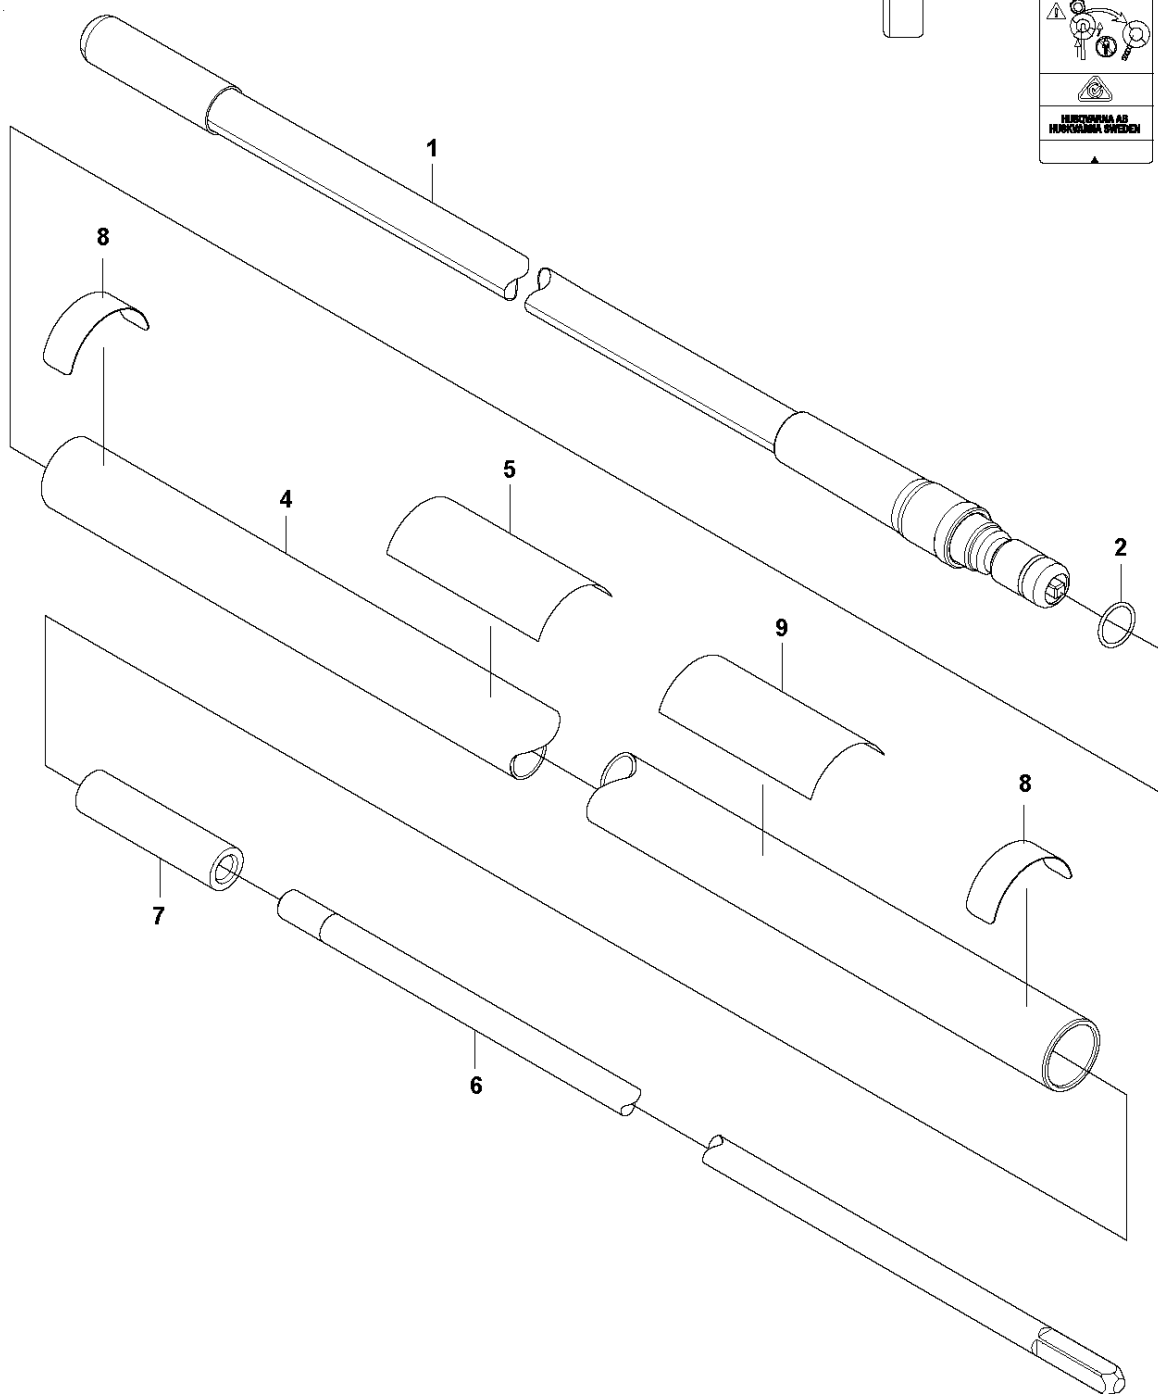

A 543 RB
GEAR

for Turkey

GEARS

543 RB, 2019-05

Ref	Part No	Description	Remark	QTY	KIT
1	579 07 62-01	GEAR CASE	For Turkey	1	
2	574 71 08-01	BOLT	For Turkey	1	
3	537 18 95-01	SCREW	For Turkey	1	25
4	521 86 20-01	BOLT	For Turkey	1	1
5	576 59 07-01	BOLT	For Turkey	1	
6	579 07 68-01	PINION	For Turkey	1	1
7	516 12 41-01	SNAP RING	For Turkey	1	1
8	516 12 79-01	BEARING	For Turkey	1	1
9	516 13 00-01	BEARING	For Turkey	1	1
10	506 60 99-01	SNAP RING	For Turkey	1	1
11	544 36 27-01	BOLT	For Turkey	1	1
12	505 17 02-01	BEARING	For Turkey	1	1
13	579 07 67-01	GEAR	For Turkey	1	1
14	579 07 66-01	SHAFT	For Turkey	1	1
15	516 13 17-01	BEARING	For Turkey	1	1
16	502 84 93-01	SNAP RING	For Turkey	1	1
17	521 52 22-01	SEAL	For Turkey	1	1
18	579 07 69-01	HOLDER	For Turkey	1	1
19	579 07 70-01	PLATE	For Turkey	1	1
20	579 07 71-01	HOLDER	For Turkey	1	1
21	579 07 64-01	NUT	For Turkey	1	1
23	575 67 73-01	LOCKWASHER	For Turkey	1	25
24	528 81 85-01	BRACKET	For Turkey	1	25
25	575 77 88-01	BRACKET	For Turkey	1	

B 543 RB
TUBE & SHAFT

for China

Ref	Part No	Description	Remark	QTY KIT
1	527 30 55-01	SHAFT	For China	1
2	516 13 65-01	O-RING	For China	1
4	521 66 96-01	PIPE-COMP	For China	1
5	587 36 26-01	DECAL	For China	1
6	515 53 65-01	SHAFT	For China	1
7	515 53 66-01	SHAFT	For China	1
8	505 29 58-01	LABEL	For China	2
9	584 63 69-01	DECAL	For China	1

B 543 RB
TUBE & SHAFT

for Turkey

4

TUBE & SHAFT

543 RB, 2019-05

Ref	Part No	Description	Remark	QTY KIT
1	574 50 94-01	SHAFT FLEXIBLE	For Turkey	1
2	516 13 65-01	O-RING	For Turkey	1
3	505 29 58-01	LABEL	For Turkey	2
4	587 22 84-01	LABEL	For Turkey	1
5	574 50 85-01	PIPE ASSY	For Turkey	1
6	574 50 90-01	SHAFT EXTENSION	For Turkey	1
7	574 50 89-01	SHAFT	For Turkey	1
8	584 63 69-01	DECAL	For Turkey	1