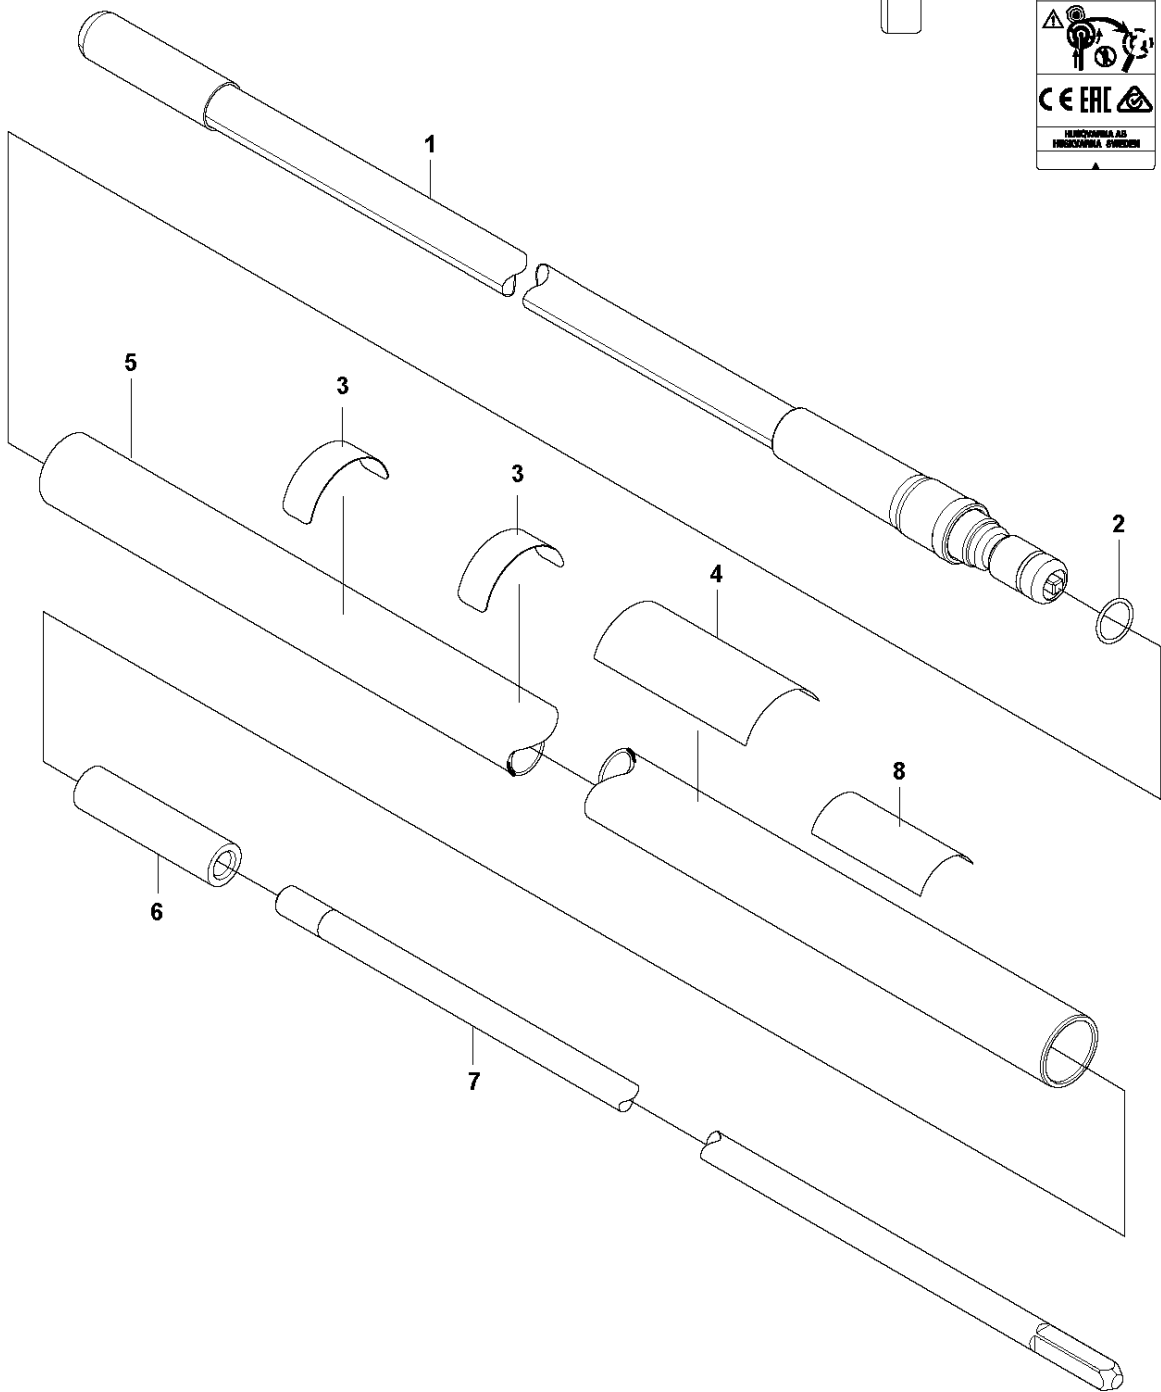

A 543 RB
GEAR

for Turkey

GEARS

543 RB, 2019-05

Ref	Part No	Description	Remark	QTY	KIT
1	579 07 62-01	GEAR CASE	For Turkey	1	
2	574 71 08-01	BOLT	For Turkey	1	
3	537 18 95-01	SCREW	For Turkey	1	25
4	521 86 20-01	BOLT	For Turkey	1	1
5	576 59 07-01	BOLT	For Turkey	1	
6	579 07 68-01	PINION	For Turkey	1	1
7	516 12 41-01	SNAP RING	For Turkey	1	1
8	516 12 79-01	BEARING	For Turkey	1	1
9	516 13 00-01	BEARING	For Turkey	1	1
10	506 60 99-01	SNAP RING	For Turkey	1	1
11	544 36 27-01	BOLT	For Turkey	1	1
12	505 17 02-01	BEARING	For Turkey	1	1
13	579 07 67-01	GEAR	For Turkey	1	1
14	579 07 66-01	SHAFT	For Turkey	1	1
15	516 13 17-01	BEARING	For Turkey	1	1
16	502 84 93-01	SNAP RING	For Turkey	1	1
17	521 52 22-01	SEAL	For Turkey	1	1
18	579 07 69-01	HOLDER	For Turkey	1	1
19	579 07 70-01	PLATE	For Turkey	1	1
20	579 07 71-01	HOLDER	For Turkey	1	1
21	579 07 64-01	NUT	For Turkey	1	1
23	575 67 73-01	LOCKWASHER	For Turkey	1	25
24	528 81 85-01	BRACKET	For Turkey	1	25
25	575 77 88-01	BRACKET	For Turkey	1	

B 543 RB
TUBE & SHAFT

for China

Ref	Part No	Description	Remark	QTY KIT
1	527 30 55-01	SHAFT	For China	1
2	516 13 65-01	O-RING	For China	1
4	521 66 96-01	PIPE-COMP	For China	1
5	587 36 26-01	DECAL	For China	1
6	515 53 65-01	SHAFT	For China	1
7	515 53 66-01	SHAFT	For China	1
8	505 29 58-01	LABEL	For China	2
9	584 63 69-01	DECAL	For China	1

B 543 RB
TUBE & SHAFT

for Turkey

4

TUBE & SHAFT

543 RB, 2019-05

Ref	Part No	Description	Remark	QTY KIT
1	574 50 94-01	SHAFT FLEXIBLE	For Turkey	1
2	516 13 65-01	O-RING	For Turkey	1
3	505 29 58-01	LABEL	For Turkey	2
4	587 22 84-01	LABEL	For Turkey	1
5	574 50 85-01	PIPE ASSY	For Turkey	1
6	574 50 90-01	SHAFT EXTENSION	For Turkey	1
7	574 50 89-01	SHAFT	For Turkey	1
8	584 63 69-01	DECAL	For Turkey	1