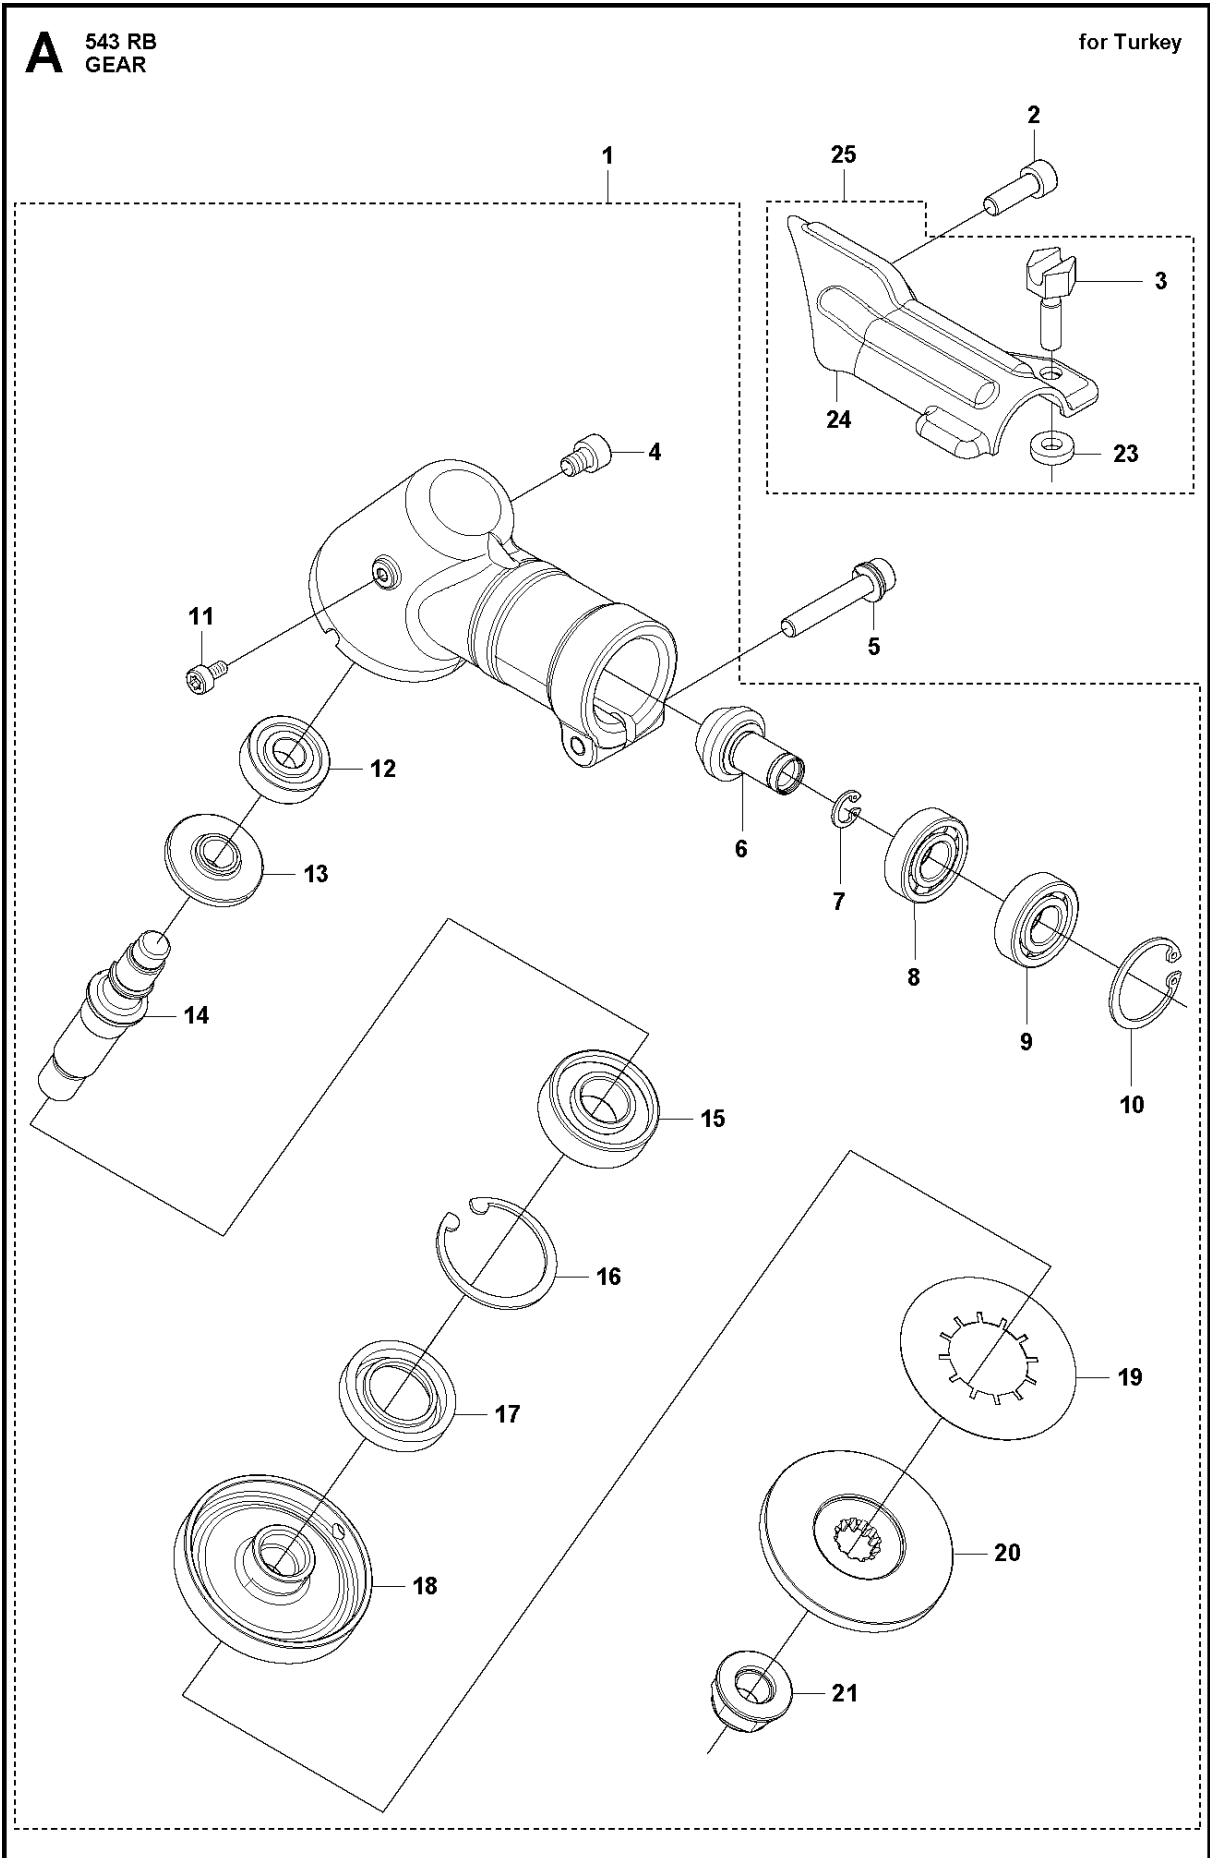

A 543 RB
GEAR

for Turkey

GEARS

543 RB, 2019-05

Ref	Part No	Description	Remark	QTY	KIT
1	579 07 62-01	GEAR CASE	For Turkey	1	
2	574 71 08-01	BOLT	For Turkey	1	
3	537 18 95-01	SCREW	For Turkey	1	25
4	521 86 20-01	BOLT	For Turkey	1	1
5	576 59 07-01	BOLT	For Turkey	1	
6	579 07 68-01	PINION	For Turkey	1	1
7	516 12 41-01	SNAP RING	For Turkey	1	1
8	516 12 79-01	BEARING	For Turkey	1	1
9	516 13 00-01	BEARING	For Turkey	1	1
10	506 60 99-01	SNAP RING	For Turkey	1	1
11	544 36 27-01	BOLT	For Turkey	1	1
12	505 17 02-01	BEARING	For Turkey	1	1
13	579 07 67-01	GEAR	For Turkey	1	1
14	579 07 66-01	SHAFT	For Turkey	1	1
15	516 13 17-01	BEARING	For Turkey	1	1
16	502 84 93-01	SNAP RING	For Turkey	1	1
17	521 52 22-01	SEAL	For Turkey	1	1
18	579 07 69-01	HOLDER	For Turkey	1	1
19	579 07 70-01	PLATE	For Turkey	1	1
20	579 07 71-01	HOLDER	For Turkey	1	1
21	579 07 64-01	NUT	For Turkey	1	1
23	575 67 73-01	LOCKWASHER	For Turkey	1	25
24	528 81 85-01	BRACKET	For Turkey	1	25
25	575 77 88-01	BRACKET	For Turkey	1