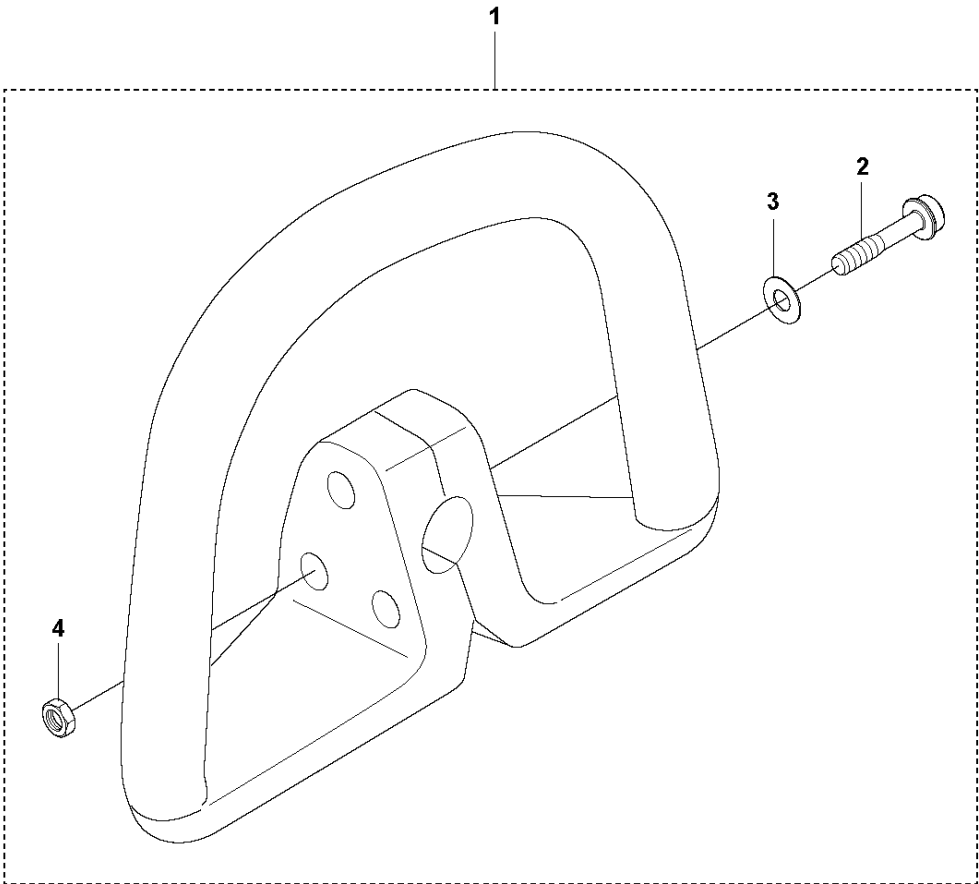

C 543 RB
HANDLEBAR

for China

Ref	Part No	Description	Remark	QTY KIT	
1	512 54 09-01	HANDLE ASSY	For China	1	
2	510 46 21-01	SCREW	For China	3	1
3	510 48 89-01	WASHER	For China	3	1
4	505 17 23-01	NUT	For China	3	1