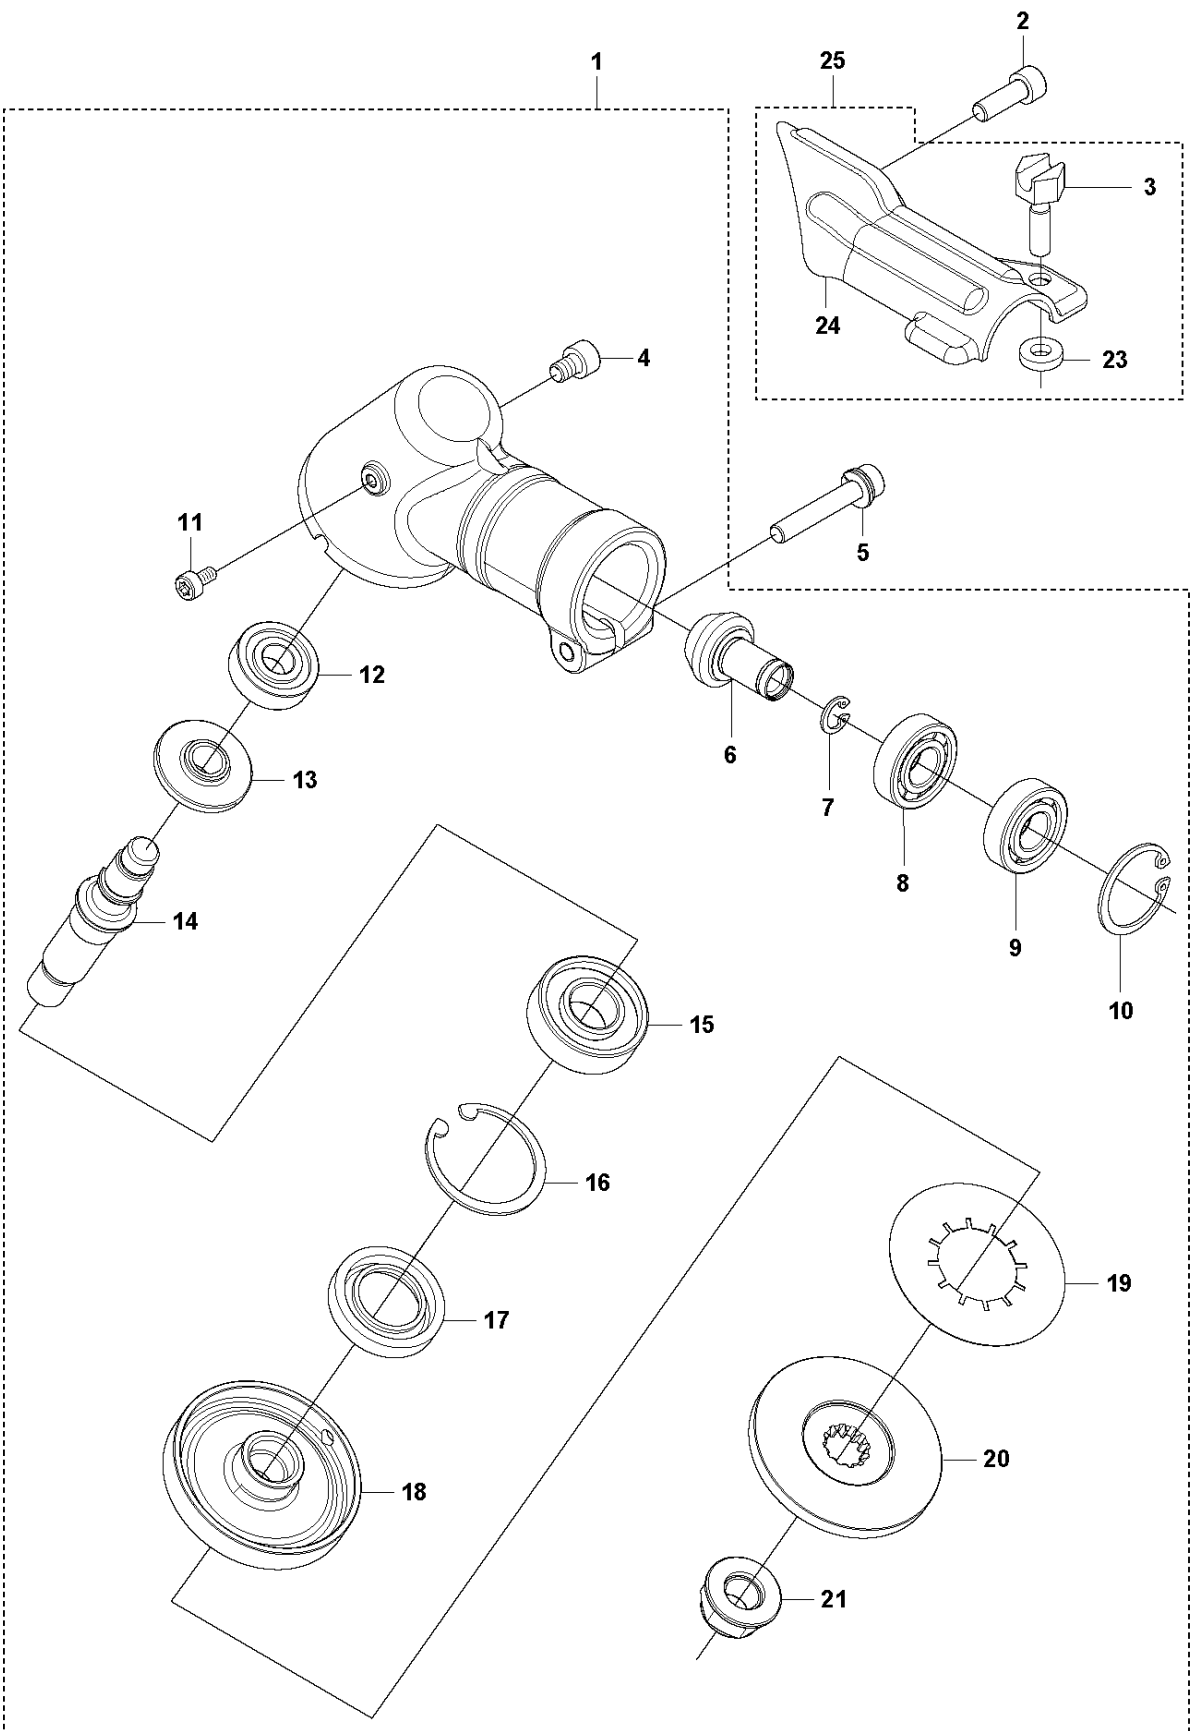

SPARE PARTS LIST

BRUSHCUTTERS/CLEARING SAWS

543 RB

A 543 RB
GEAR

for China

Ref	Part No	Description	Remark	QTY	KIT
1	527 30 58-01	GEARCASE ASSY	For China	1	
2	521 51 52-01	SCREW	For China	1	
3	512 56 85-01	BOLT	For China	1	1
4	512 54 03-01	BEARING	For China	1	1
6	527 30 57-01	SHAFT	For China	1	1
7	510 44 99-01	BOLT	For China	1	1
8	512 54 06-01	PINION	For China	1	1
9	516 12 40-01	SNAP RING	For China	1	1
10	512 54 07-01	BEARING	For China	1	1
11	512 54 08-01	BEARING	For China	1	1
12	516 12 55-01	SNAP RING	For China	1	1
13	510 56 97-01	BEARING	For China	1	1
14	504 12 10-01	SNAP RING	For China	1	1
15	515 53 74-01	HOLDER	For China	1	1
16	515 53 75-01	HOLDER	For China	1	1
17	521 80 40-01	NUT	For China	1	1
18	515 53 80-01	COVER	For China	1	
19	581 49 98-01	BOLT	For China	3	
20	521 65 59-01	COVER	For China	1	

A 543 RB
GEAR

for Turkey

Ref	Part No	Description	Remark	QTY	KIT
1	579 07 62-01	GEAR CASE	For Turkey	1	
2	574 71 08-01	BOLT	For Turkey	1	
3	537 18 95-01	SCREW	For Turkey	1	25
4	521 86 20-01	BOLT	For Turkey	1	1
5	576 59 07-01	BOLT	For Turkey	1	
6	579 07 68-01	PINION	For Turkey	1	1
7	516 12 41-01	SNAP RING	For Turkey	1	1
8	516 12 79-01	BEARING	For Turkey	1	1
9	516 13 00-01	BEARING	For Turkey	1	1
10	506 60 99-01	SNAP RING	For Turkey	1	1
11	544 36 27-01	BOLT	For Turkey	1	1
12	505 17 02-01	BEARING	For Turkey	1	1
13	579 07 67-01	GEAR	For Turkey	1	1
14	579 07 66-01	SHAFT	For Turkey	1	1
15	516 13 17-01	BEARING	For Turkey	1	1
16	502 84 93-01	SNAP RING	For Turkey	1	1
17	521 52 22-01	SEAL	For Turkey	1	1
18	579 07 69-01	HOLDER	For Turkey	1	1
19	579 07 70-01	PLATE	For Turkey	1	1
20	579 07 71-01	HOLDER	For Turkey	1	1
21	579 07 64-01	NUT	For Turkey	1	1
23	575 67 73-01	LOCKWASHER	For Turkey	1	25
24	528 81 85-01	BRACKET	For Turkey	1	25
25	575 77 88-01	BRACKET	For Turkey	1	