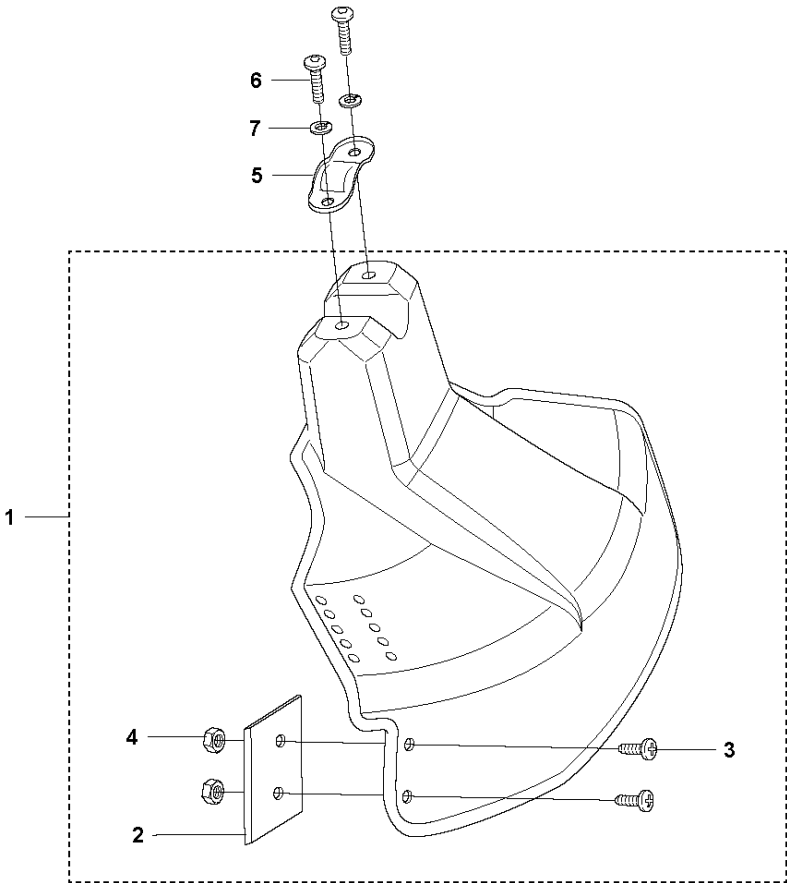

S 543 RB
ACCESSORIES

for China

ACCESSORIES

543 RB

Ref	Part No	Description	Remark	QTY	KIT
1	588 55 03-01	SPLASH GUARD	For China	1	
2	515 58 62-01	BLADE	For China	1	1
3	510 47 83-01	SCREW	For China	2	1
4	521 00 06-01	NUT	For China	2	1
5	514 36 86-01	CLAMP	For China	1	
6	514 36 35-01	BOLT	For China	2	
7	510 48 80-01	WASHER	For China	2	