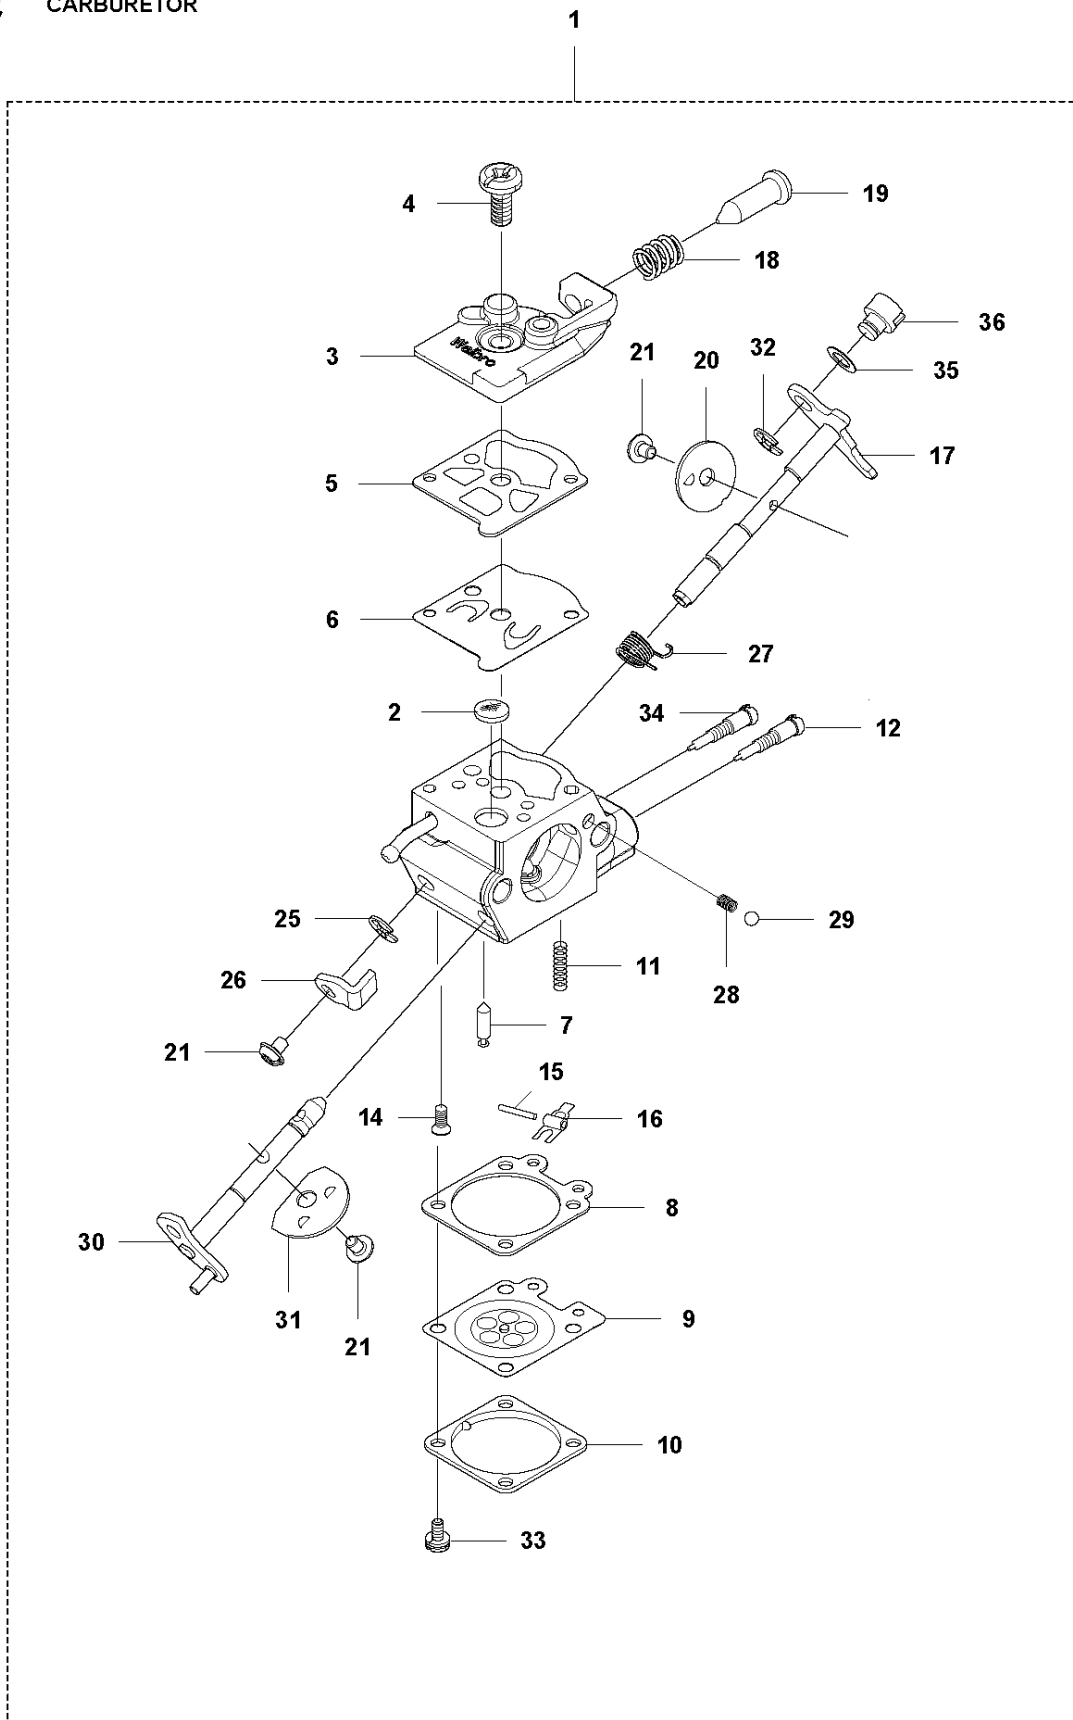

Q

543 RB
CARBURETOR

for China

Ref	Part No	Description	Remark	QTY	KIT
1	588 77 70-03	CARBURETTOR	For China	1	
2	520 95 70-01	SCREEN	For China	1	1
3	577 80 69-01	COVER	For China	1	1
4	520 97 63-01	SCREW	For China	1	1
5	520 95 48-01	GASKET	For China	1	1
6	502 21 36-01	DIAPHRAGM PUMP	For China	1	1
7	521 08 54-01	VALVE.INLET	For China	1	1
8	516 97 21-01	GASKET	For China	1	1
9	577 80 70-01	DIAPHRAGM	For China	1	1
10	514 18 92-01	COVER	For China	1	1
11	578 89 54-01	SPRING	For China	1	1
12	582 14 79-01	NEEDLE	For China	1	1
14	577 80 71-01	SCREW	For China	1	1
15	520 97 74-01	PIN	For China	1	1
16	577 80 72-01	LEVER	For China	1	1
17	578 89 55-01	SHAFT	For China	1	1
18	513 59 32-01	SPRING	For China	1	1
19	577 81 57-01	SCREW	For China	1	1
20	501 70 69-01	THROTTLE VALVE	For China	1	1
21	520 75 98-01	SCREW	For China	3	1
25	505 05 65-01	RING	For China	1	1
26	577 81 58-01	LEVER	For China	1	1
27	577 81 55-01	SPRING	For China	1	1
28	514 24 33-01	SPRING.CHOKE	For China	1	1
29	514 24 26-01	BALL	For China	1	1
30	577 81 64-01	SHAFT	For China	1	1
31	593 17 21-01	SHAFT	For China	1	1
32	506 73 86-01	RETAINER RING	For China	1	1
33	520 97 88-01	SCREW ASSY	For China	4	1
34	582 14 78-01	NEEDLE	For China	1	1
35	516 52 42-01	WASHER	For China	1	1
36	513 40 08-01	SWIVEL	For China	1	1