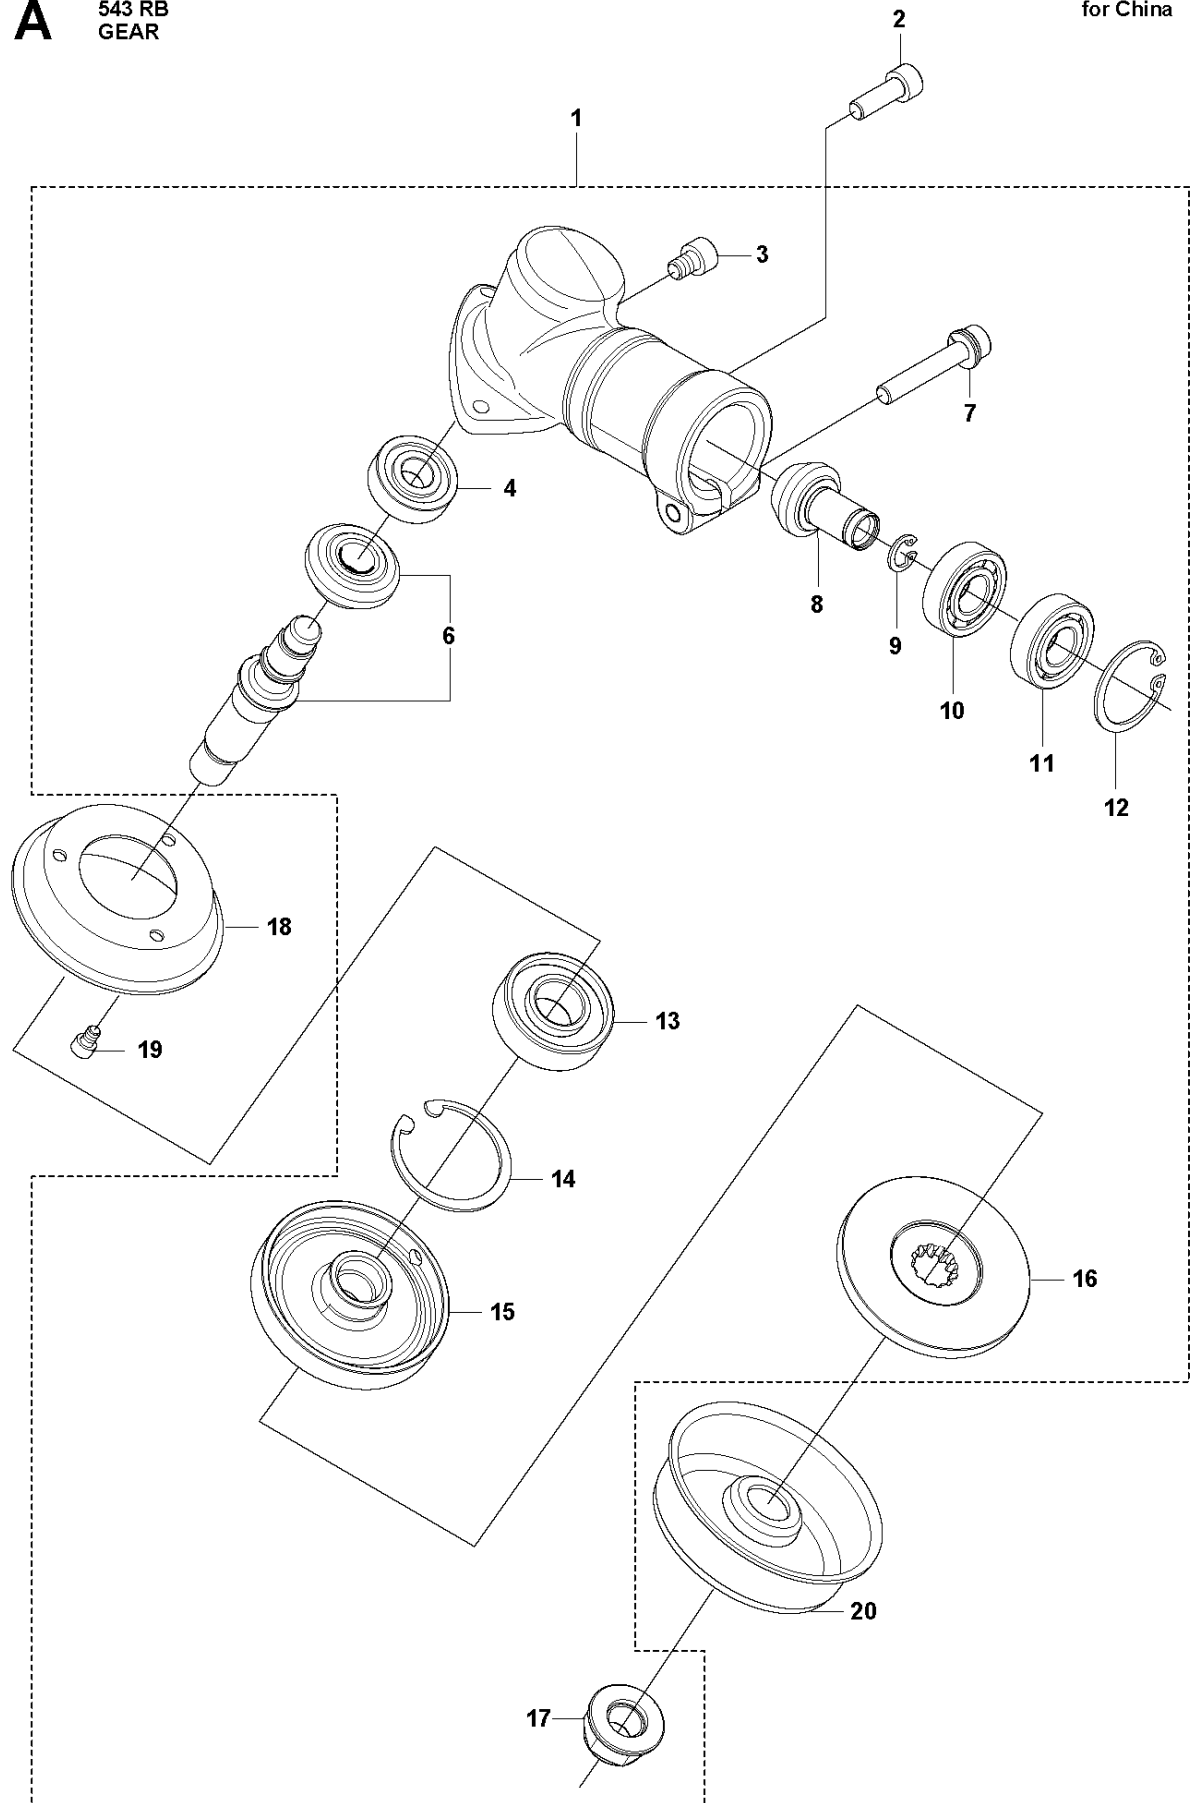

SPARE PARTS LIST

BRUSHCUTTERS/CLEARING SAWS

543 RB

A 543 RB
GEAR

for China

Ref	Part No	Description	Remark	QTY	KIT
1	527 30 58-01	GEARCASE ASSY	For China	1	
2	521 51 52-01	SCREW	For China	1	
3	512 56 85-01	BOLT	For China	1	1
4	512 54 03-01	BEARING	For China	1	1
6	527 30 57-01	SHAFT	For China	1	1
7	510 44 99-01	BOLT	For China	1	1
8	512 54 06-01	PINION	For China	1	1
9	516 12 40-01	SNAP RING	For China	1	1
10	512 54 07-01	BEARING	For China	1	1
11	512 54 08-01	BEARING	For China	1	1
12	516 12 55-01	SNAP RING	For China	1	1
13	510 56 97-01	BEARING	For China	1	1
14	504 12 10-01	SNAP RING	For China	1	1
15	515 53 74-01	HOLDER	For China	1	1
16	515 53 75-01	HOLDER	For China	1	1
17	521 80 40-01	NUT	For China	1	1
18	515 53 80-01	COVER	For China	1	
19	581 49 98-01	BOLT	For China	3	
20	521 65 59-01	COVER	For China	1	

A 543 RB
GEAR

for Turkey

Ref	Part No	Description	Remark	QTY	KIT
1	579 07 62-01	GEAR CASE	For Turkey	1	
2	574 71 08-01	BOLT	For Turkey	1	
3	537 18 95-01	SCREW	For Turkey	1	25
4	521 86 20-01	BOLT	For Turkey	1	1
5	576 59 07-01	BOLT	For Turkey	1	
6	579 07 68-01	PINION	For Turkey	1	1
7	516 12 41-01	SNAP RING	For Turkey	1	1
8	516 12 79-01	BEARING	For Turkey	1	1
9	516 13 00-01	BEARING	For Turkey	1	1
10	506 60 99-01	SNAP RING	For Turkey	1	1
11	544 36 27-01	BOLT	For Turkey	1	1
12	505 17 02-01	BEARING	For Turkey	1	1
13	579 07 67-01	GEAR	For Turkey	1	1
14	579 07 66-01	SHAFT	For Turkey	1	1
15	516 13 17-01	BEARING	For Turkey	1	1
16	502 84 93-01	SNAP RING	For Turkey	1	1
17	521 52 22-01	SEAL	For Turkey	1	1
18	579 07 69-01	HOLDER	For Turkey	1	1
19	579 07 70-01	PLATE	For Turkey	1	1
20	579 07 71-01	HOLDER	For Turkey	1	1
21	579 07 64-01	NUT	For Turkey	1	1
23	575 67 73-01	LOCKWASHER	For Turkey	1	25
24	528 81 85-01	BRACKET	For Turkey	1	25
25	575 77 88-01	BRACKET	For Turkey	1	