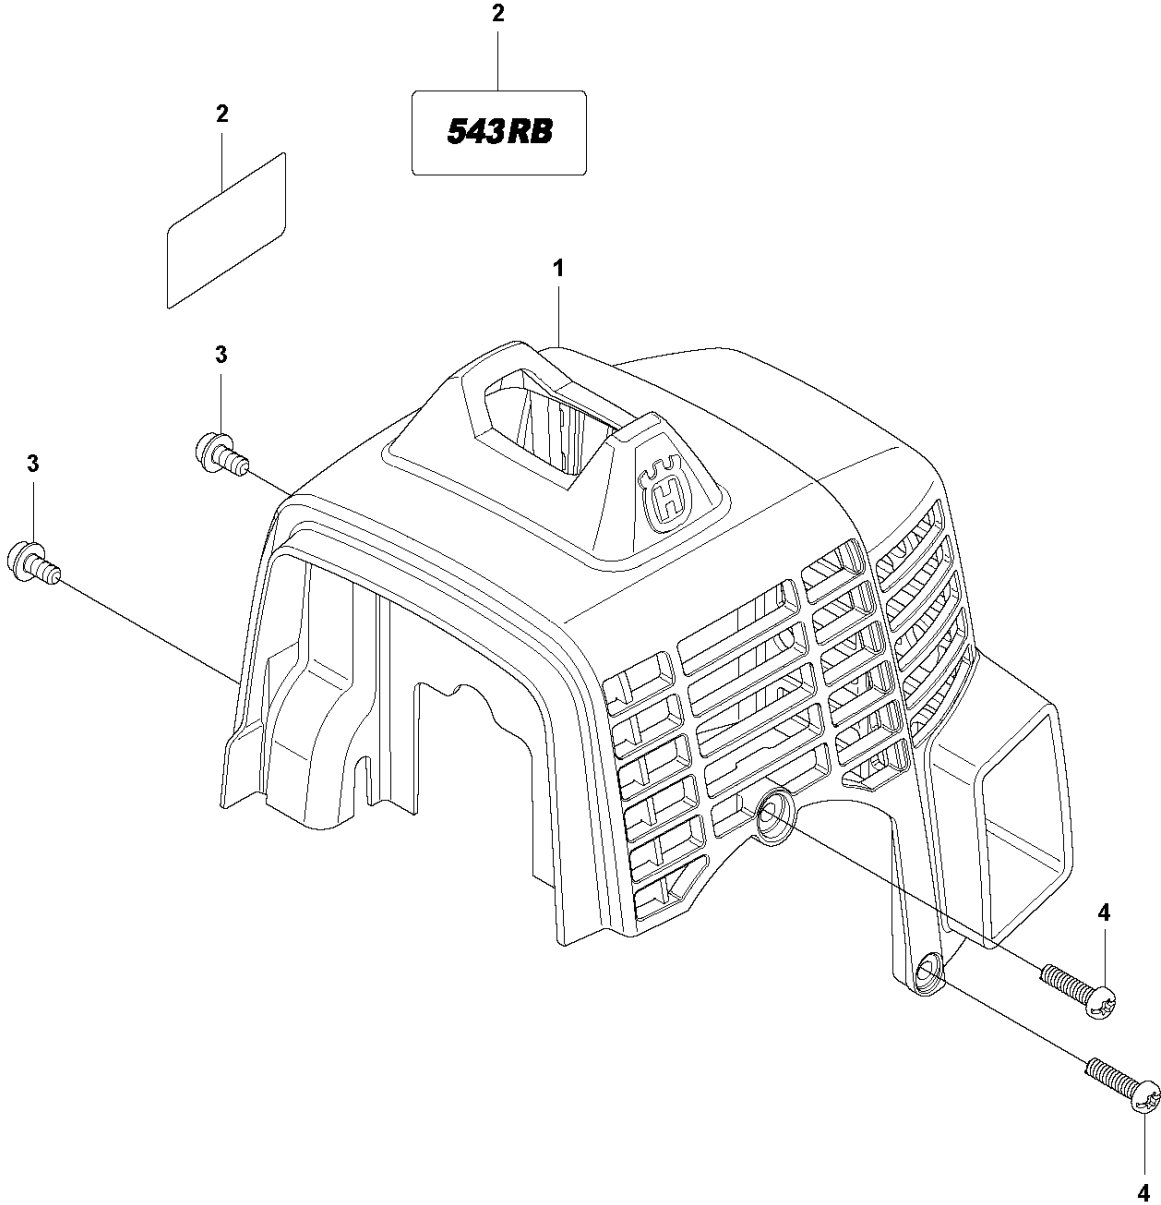

G 543 RB
CYLINDER COVER

CYLINDER COVER

543 RB

Ref	Part No	Description	Remark	QTY KIT
1	579 34 95-01	COVER		1
2	588 23 45-02	DECAL		1
3	521 51 59-01	BOLT		2
4	521 86 36-01	SCREW		2