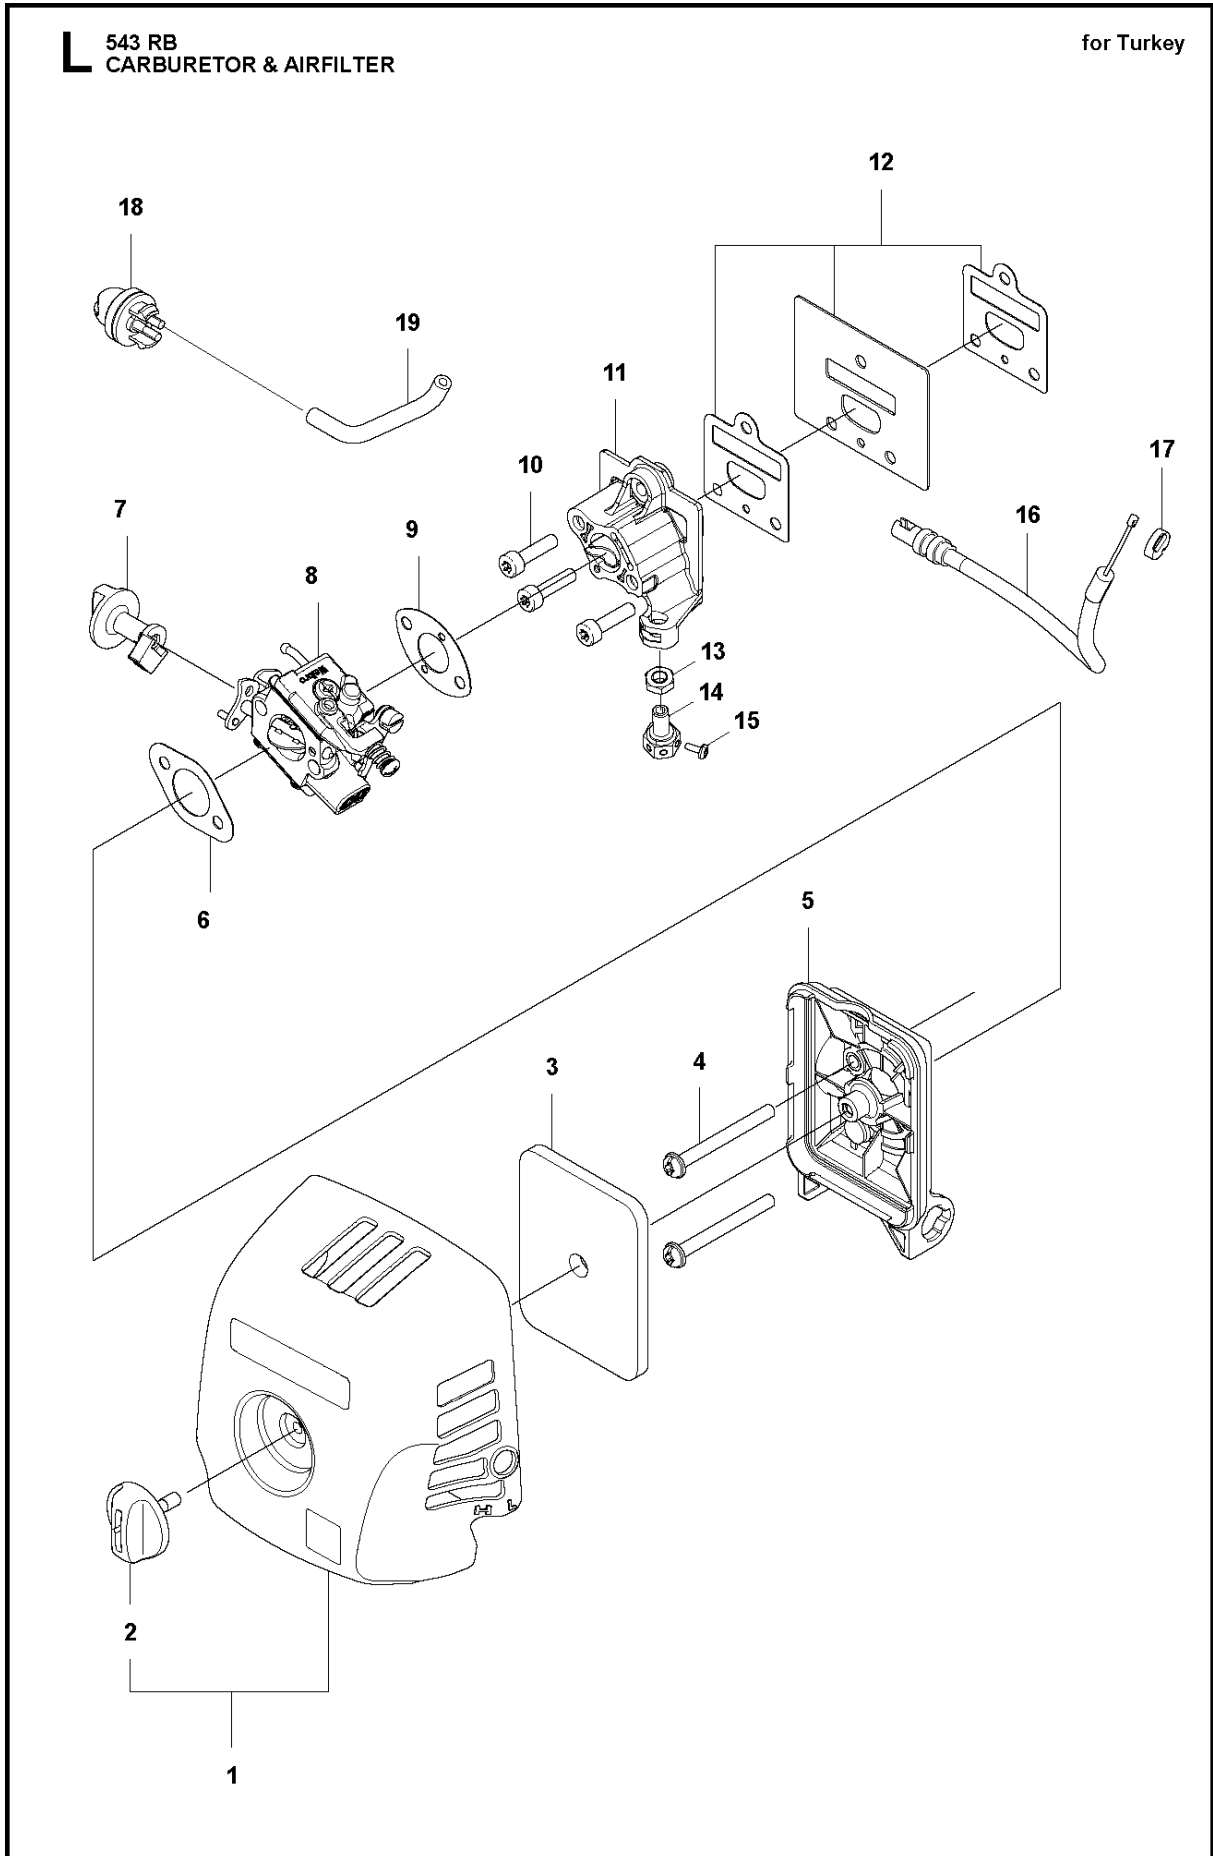

CARBURETOR & AIR FILTER

543 RB

Ref	Part No	Description	Remark	QTY	KIT
1	577 98 00-02	AIR FILTER COVER	For Turkey	1	
2	577 97 98-01	TURNING KNOB	For Turkey	1	1
3	577 92 67-01	AIR FILTER	For Turkey	1	
4	521 51 55-01	SCREW	For Turkey	2	
5	576 68 55-01	FILTER HOUSING	For Turkey	1	
6	577 88 24-02	GASKET	For Turkey	1	
7	577 13 31-01	CHOKE CONTROL	For Turkey	1	
8	577 99 28-06	CARBURETTOR	For Turkey	1	
9	577 67 38-01	GASKET	For Turkey	1	
10	506 68 90-01	BOLT	For Turkey	3	
11	576 68 58-01	INSULATOR	For Turkey	1	
12	585 99 66-01	GASKET	For Turkey	1	
13	510 48 74-01	NUT	For Turkey	1	
14	580 41 67-01	SCREW	For Turkey	1	
15	505 30 83-01	SCREW	For Turkey	1	
16	521 52 84-01	JOINT	For Turkey	1	
17	513 35 24-01	HUB CAP	For Turkey	1	
18	513 78 93-01	PUMP	For Turkey	1	
19	577 50 95-01	TUBE	For Turkey	1