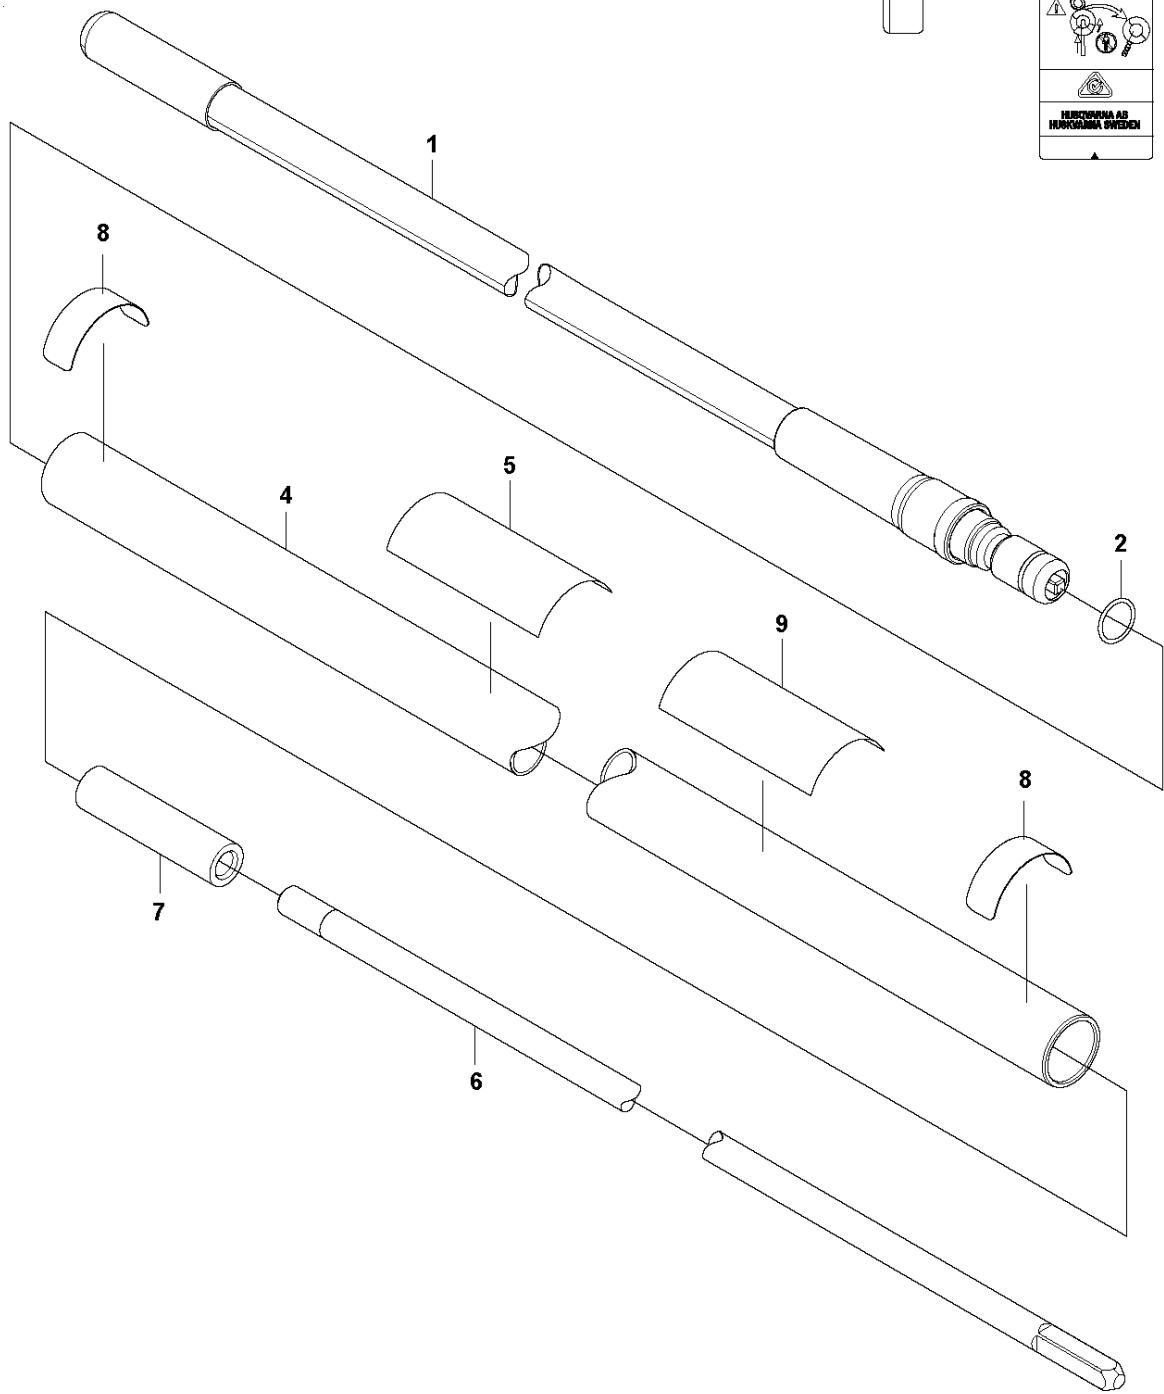

B 543 RB
TUBE & SHAFT

for China

TUBE & SHAFT

543 RB

Ref	Part No	Description	Remark	QTY KIT
1	527 30 55-01	SHAFT	For China	1
2	516 13 65-01	O-RING	For China	1
4	521 66 96-01	PIPE-COMP	For China	1
5	587 36 26-01	DECAL	For China	1
6	515 53 65-01	SHAFT	For China	1
7	515 53 66-01	SHAFT	For China	1
8	505 29 58-01	LABEL	For China	2
9	584 63 69-01	DECAL	For China	1