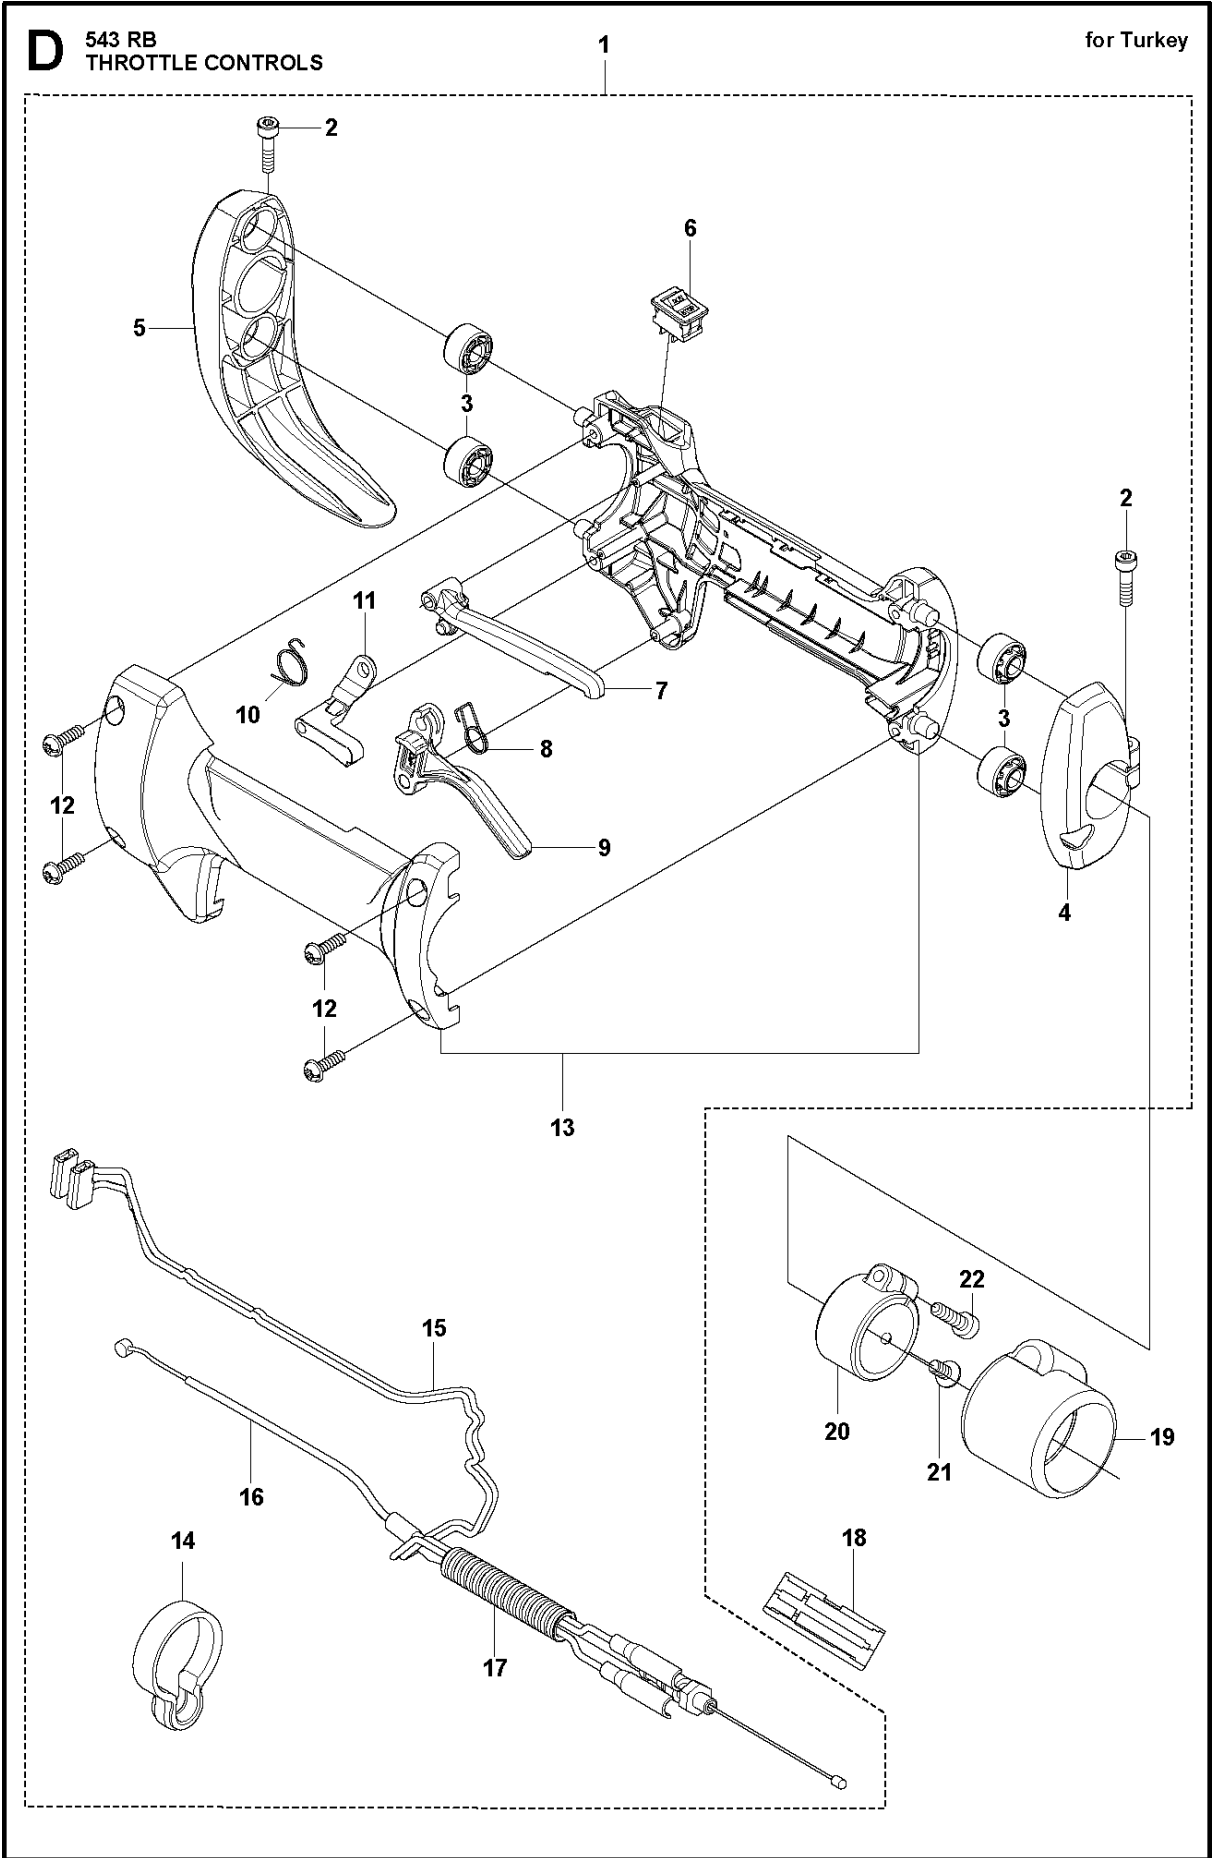

C 543 RB
HANDLEBAR

for Turkey

Ref	Part No	Description	Remark	QTY KIT
1	544 10 10-04	HANDLE.LOOP	For Turkey	1
2	544 10 11-01	BLOCK.SPACING	For Turkey	1
3	502 19 71-01	SQUARE NUT	For Turkey	1
4	529 26 84-01	BOLT	For Turkey	1
5	503 99 78-04	HANDLE	For Turkey	1
6	574 18 15-01	SCREW IHSCFTO	For Turkey	3

D 543 RB
THROTTLE CONTROLS

for China

THROTTLE CONTROLS

543 RB

Ref	Part No	Description	Remark	QTY	KIT
1	511 63 97-01	GRIP	For China	1	
2	588 23 29-01	LEVER	For China	1	
3	510 48 08-01	SCREW	For China	1	2
6	586 24 68-01	STOP SWITCH	For China	1	2
15	588 23 46-01	CORD	For China	2	2
16	588 23 31-01	CABLE	For China	1	
17	588 23 33-01	TUBE	For China	1	
18	521 52 86-01	JOINT	For China	1	
20	515 53 67-01	CLAMP	For China	1	
21	510 47 57-01	SCREW	For China	1	
22	506 60 93-01	BOLT	For China	1	

THROTTLE CONTROLS

543 RB

Ref	Part No	Description	Remark	QTY	KIT
1	574 73 51-03	GRIP	For Turkey	1	
2	504 11 43-01	SCREW	For Turkey	2	1
3	521 66 77-01	ABSORBER	For Turkey	4	1
4	529 25 87-01	HOLDER	For Turkey	1	1
5	574 50 93-01	GUARD	For Turkey	1	1
6	521 85 16-01	SWITCH	For Turkey	1	1
7	593 04 42-01	LEVER	For Turkey	1	1
8	521 66 72-01	SPRING	For Turkey	1	1
9	573 97 71-01	LEVER	For Turkey	1	1
10	511 59 18-01	SPRING	For Turkey	1	1
11	529 25 92-01	LEVER,JOINT	For Turkey	1	1
12	521 51 79-01	SCREW	For Turkey	4	1
13	584 83 96-02	GRIP	For Turkey	1	1
14	521 53 93-01	CLAMP	For Turkey	1	1
15	521 52 58-01	CORD	For Turkey	2	1
16	574 27 05-01	CABLE	For Turkey	1	1
17	521 52 47-01	TUBE	For Turkey	1	1
18	521 52 86-01	JOINT	For Turkey	1	
19	574 50 92-01	COVER	For Turkey	1	
20	574 50 91-01	CLAMP	For Turkey	1	
21	521 51 52-01	SCREW	For Turkey	1	
22	506 68 90-01	BOLT	For Turkey	1	