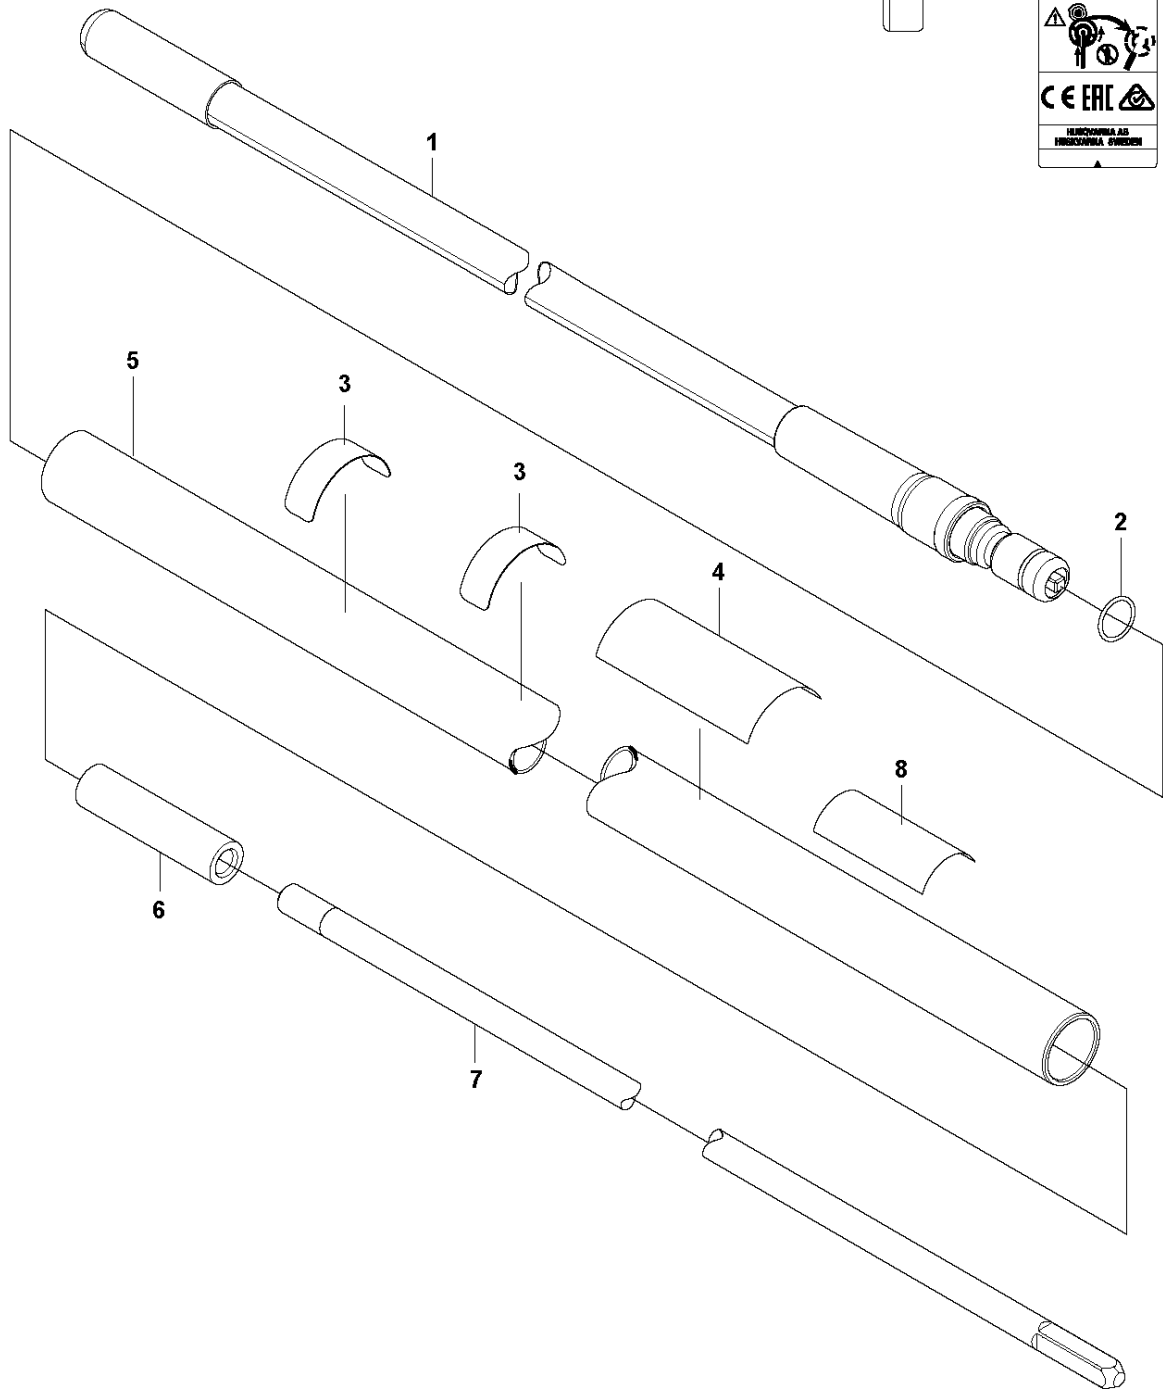

A 543 RB
GEAR

for Turkey

Ref	Part No	Description	Remark	QTY	KIT
1	579 07 62-01	GEAR CASE	For Turkey	1	
2	574 71 08-01	BOLT	For Turkey	1	
3	537 18 95-01	SCREW	For Turkey	1	25
4	521 86 20-01	BOLT	For Turkey	1	1
5	576 59 07-01	BOLT	For Turkey	1	
6	579 07 68-01	PINION	For Turkey	1	1
7	516 12 41-01	SNAP RING	For Turkey	1	1
8	516 12 79-01	BEARING	For Turkey	1	1
9	516 13 00-01	BEARING	For Turkey	1	1
10	506 60 99-01	SNAP RING	For Turkey	1	1
11	544 36 27-01	BOLT	For Turkey	1	1
12	505 17 02-01	BEARING	For Turkey	1	1
13	579 07 67-01	GEAR	For Turkey	1	1
14	579 07 66-01	SHAFT	For Turkey	1	1
15	516 13 17-01	BEARING	For Turkey	1	1
16	502 84 93-01	SNAP RING	For Turkey	1	1
17	521 52 22-01	SEAL	For Turkey	1	1
18	579 07 69-01	HOLDER	For Turkey	1	1
19	579 07 70-01	PLATE	For Turkey	1	1
20	579 07 71-01	HOLDER	For Turkey	1	1
21	579 07 64-01	NUT	For Turkey	1	1
23	575 67 73-01	LOCKWASHER	For Turkey	1	25
24	528 81 85-01	BRACKET	For Turkey	1	25
25	575 77 88-01	BRACKET	For Turkey	1	

B 543 RB
TUBE & SHAFT

for China

TUBE & SHAFT

543 RB

Ref	Part No	Description	Remark	QTY KIT
1	527 30 55-01	SHAFT	For China	1
2	516 13 65-01	O-RING	For China	1
4	521 66 96-01	PIPE-COMP	For China	1
5	587 36 26-01	DECAL	For China	1
6	515 53 65-01	SHAFT	For China	1
7	515 53 66-01	SHAFT	For China	1
8	505 29 58-01	LABEL	For China	2
9	584 63 69-01	DECAL	For China	1

B 543 RB
TUBE & SHAFT

for Turkey

Ref	Part No	Description	Remark	QTY KIT
1	574 50 94-01	SHAFT FLEXIBLE	For Turkey	1
2	516 13 65-01	O-RING	For Turkey	1
3	505 29 58-01	LABEL	For Turkey	2
4	587 22 84-01	LABEL	For Turkey	1
5	574 50 85-01	PIPE ASSY	For Turkey	1
6	574 50 90-01	SHAFT EXTENSION	For Turkey	1
7	574 50 89-01	SHAFT	For Turkey	1
8	584 63 69-01	DECAL	For Turkey	1