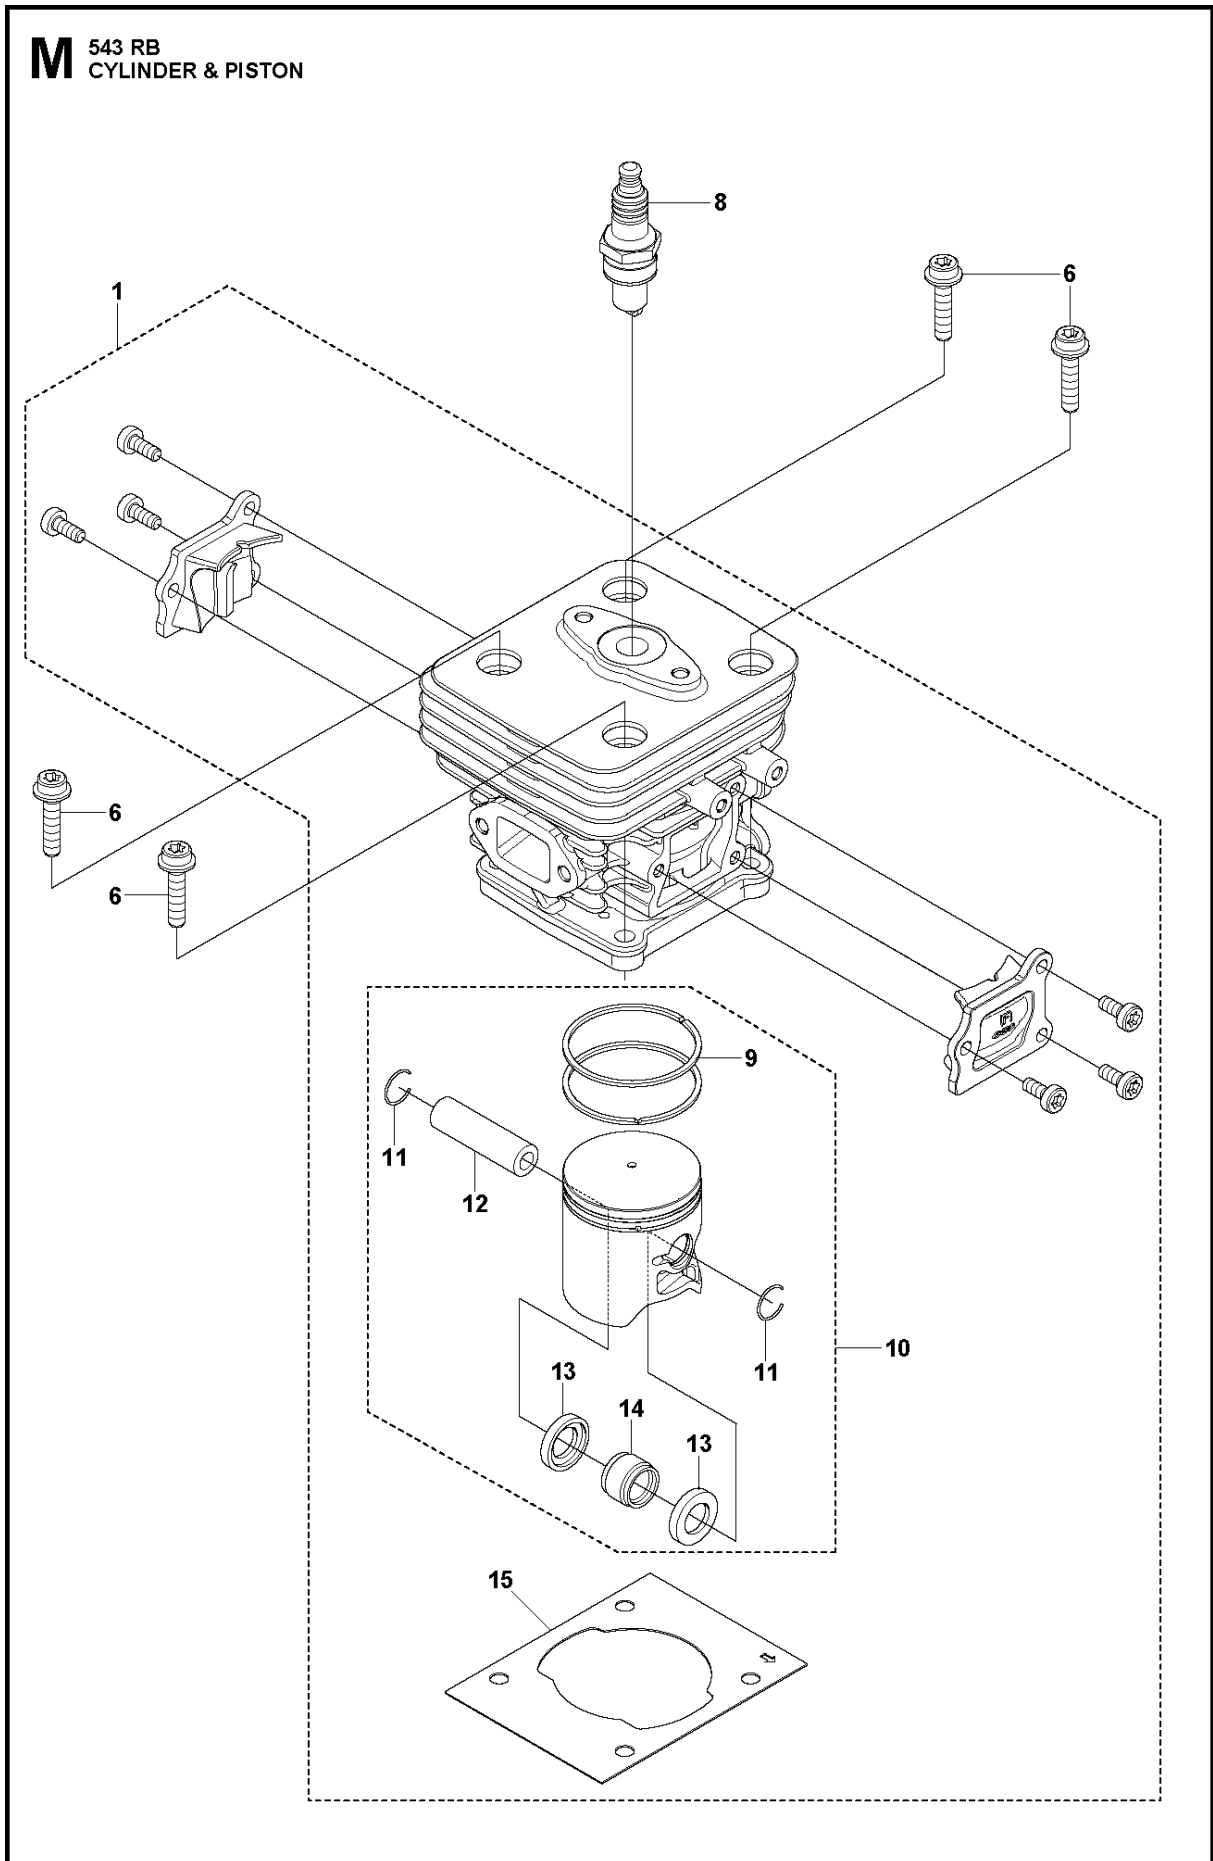

M 543 RB
CYLINDER & PISTON

CYLINDER PISTON

543 RB

Ref	Part No	Description	Remark	QTY	KIT
1	597 48 97-01	CYLINDER HEAD KIT		1	
6	506 74 52-01	BOLT		4	
8	528 07 40-01	SPARK PLUG		1	
9	510 91 80-01	PISTON RING		2	1,10
10	597 48 98-01	PISTON ASSY		1	1
11	516 28 30-01	RING		2	1,10
12	521 52 27-01	PEN		1	1,10
13	513 75 24-01	WASHER		2	1,10
14	505 29 73-01	BEARING		1	1,10
15	521 62 20-01	GASKET		1	1