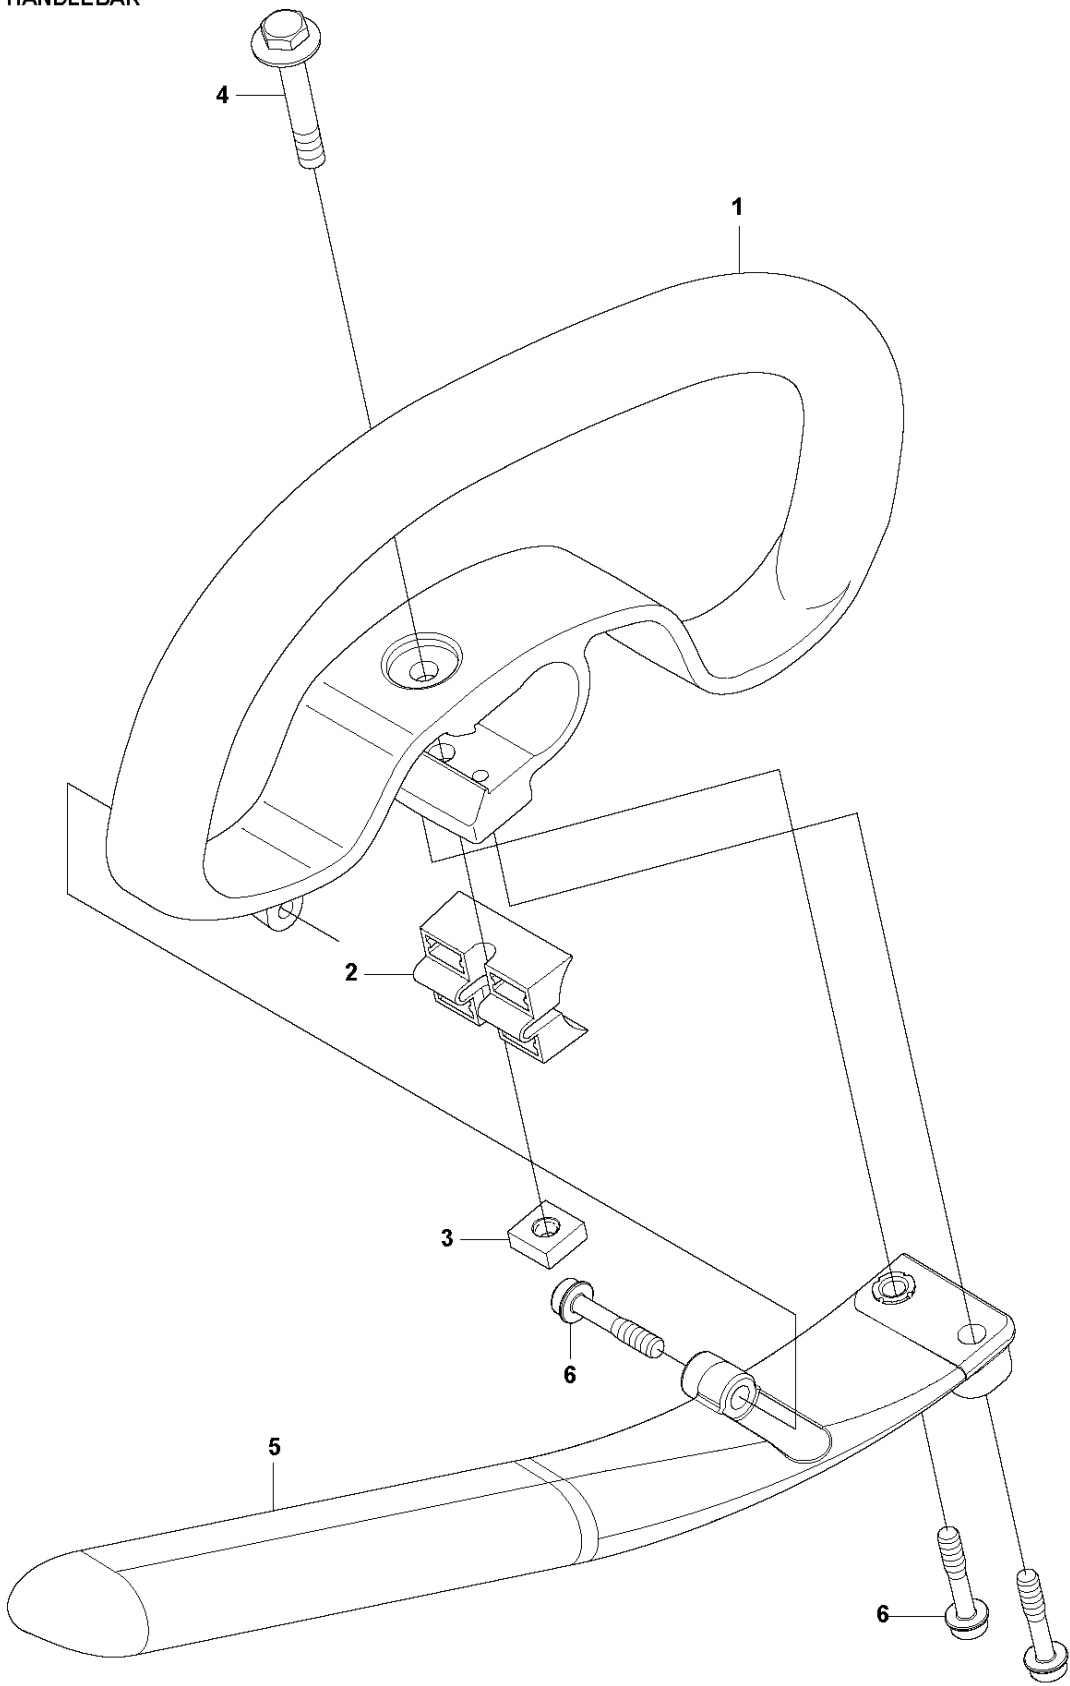

B 543 RB
TUBE & SHAFT

for Turkey

Ref	Part No	Description	Remark	QTY KIT
1	574 50 94-01	SHAFT FLEXIBLE	For Turkey	1
2	516 13 65-01	O-RING	For Turkey	1
3	505 29 58-01	LABEL	For Turkey	2
4	587 22 84-01	LABEL	For Turkey	1
5	574 50 85-01	PIPE ASSY	For Turkey	1
6	574 50 90-01	SHAFT EXTENSION	For Turkey	1
7	574 50 89-01	SHAFT	For Turkey	1
8	584 63 69-01	DECAL	For Turkey	1

C 543 RB
HANDLEBAR

for China

Ref	Part No	Description	Remark	QTY KIT	
1	512 54 09-01	HANDLE ASSY	For China	1	
2	510 46 21-01	SCREW	For China	3	1
3	510 48 89-01	WASHER	For China	3	1
4	505 17 23-01	NUT	For China	3	1

C 543 RB
HANDLEBAR

for Turkey

Ref	Part No	Description	Remark	QTY KIT
1	544 10 10-04	HANDLE.LOOP	For Turkey	1
2	544 10 11-01	BLOCK.SPACING	For Turkey	1
3	502 19 71-01	SQUARE NUT	For Turkey	1
4	529 26 84-01	BOLT	For Turkey	1
5	503 99 78-04	HANDLE	For Turkey	1
6	574 18 15-01	SCREW IHSCFTO	For Turkey	3

D 543 RB
THROTTLE CONTROLS

for China

THROTTLE CONTROLS

543 RB

Ref	Part No	Description	Remark	QTY	KIT
1	511 63 97-01	GRIP	For China	1	
2	588 23 29-01	LEVER	For China	1	
3	510 48 08-01	SCREW	For China	1	2
6	586 24 68-01	STOP SWITCH	For China	1	2
15	588 23 46-01	CORD	For China	2	2
16	588 23 31-01	CABLE	For China	1	
17	588 23 33-01	TUBE	For China	1	
18	521 52 86-01	JOINT	For China	1	
20	515 53 67-01	CLAMP	For China	1	
21	510 47 57-01	SCREW	For China	1	
22	506 60 93-01	BOLT	For China	1	