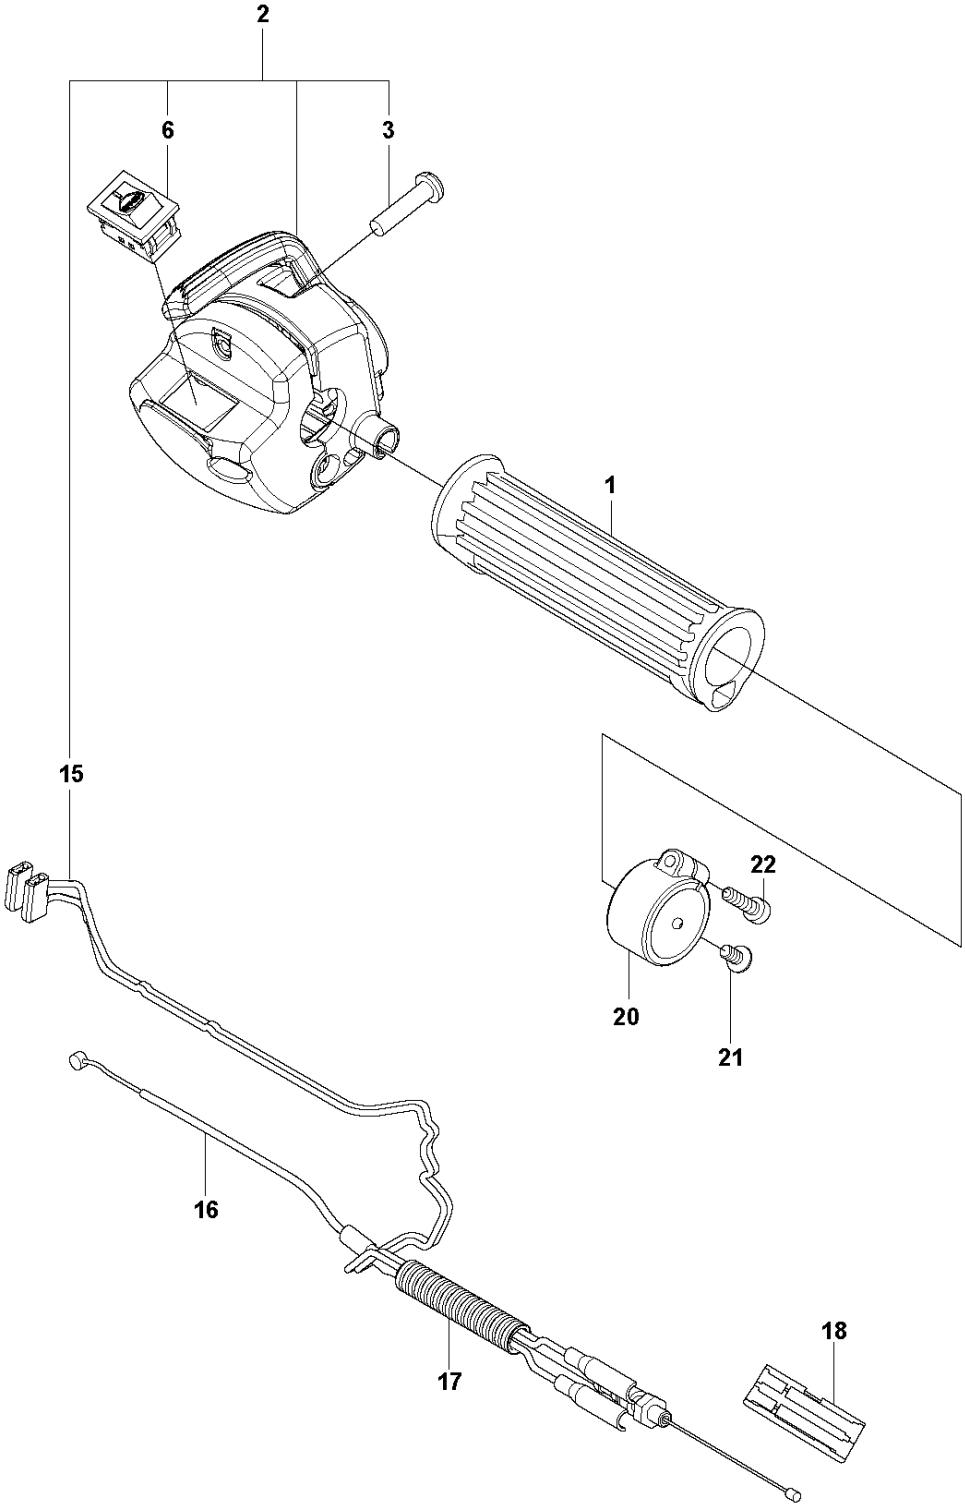

C 543 RB
HANDLEBAR

for Turkey

Ref	Part No	Description	Remark	QTY KIT
1	544 10 10-04	HANDLE.LOOP	For Turkey	1
2	544 10 11-01	BLOCK.SPACING	For Turkey	1
3	502 19 71-01	SQUARE NUT	For Turkey	1
4	529 26 84-01	BOLT	For Turkey	1
5	503 99 78-04	HANDLE	For Turkey	1
6	574 18 15-01	SCREW IHSCFTO	For Turkey	3

D 543 RB
THROTTLE CONTROLS

for China

THROTTLE CONTROLS

543 RB

Ref	Part No	Description	Remark	QTY	KIT
1	511 63 97-01	GRIP	For China	1	
2	588 23 29-01	LEVER	For China	1	
3	510 48 08-01	SCREW	For China	1	2
6	586 24 68-01	STOP SWITCH	For China	1	2
15	588 23 46-01	CORD	For China	2	2
16	588 23 31-01	CABLE	For China	1	
17	588 23 33-01	TUBE	For China	1	
18	521 52 86-01	JOINT	For China	1	
20	515 53 67-01	CLAMP	For China	1	
21	510 47 57-01	SCREW	For China	1	
22	506 60 93-01	BOLT	For China	1	

THROTTLE CONTROLS

543 RB

Ref	Part No	Description	Remark	QTY	KIT
1	574 73 51-03	GRIP	For Turkey	1	
2	504 11 43-01	SCREW	For Turkey	2	1
3	521 66 77-01	ABSORBER	For Turkey	4	1
4	529 25 87-01	HOLDER	For Turkey	1	1
5	574 50 93-01	GUARD	For Turkey	1	1
6	521 85 16-01	SWITCH	For Turkey	1	1
7	593 04 42-01	LEVER	For Turkey	1	1
8	521 66 72-01	SPRING	For Turkey	1	1
9	573 97 71-01	LEVER	For Turkey	1	1
10	511 59 18-01	SPRING	For Turkey	1	1
11	529 25 92-01	LEVER,JOINT	For Turkey	1	1
12	521 51 79-01	SCREW	For Turkey	4	1
13	584 83 96-02	GRIP	For Turkey	1	1
14	521 53 93-01	CLAMP	For Turkey	1	1
15	521 52 58-01	CORD	For Turkey	2	1
16	574 27 05-01	CABLE	For Turkey	1	1
17	521 52 47-01	TUBE	For Turkey	1	1
18	521 52 86-01	JOINT	For Turkey	1	
19	574 50 92-01	COVER	For Turkey	1	
20	574 50 91-01	CLAMP	For Turkey	1	
21	521 51 52-01	SCREW	For Turkey	1	
22	506 68 90-01	BOLT	For Turkey	1	