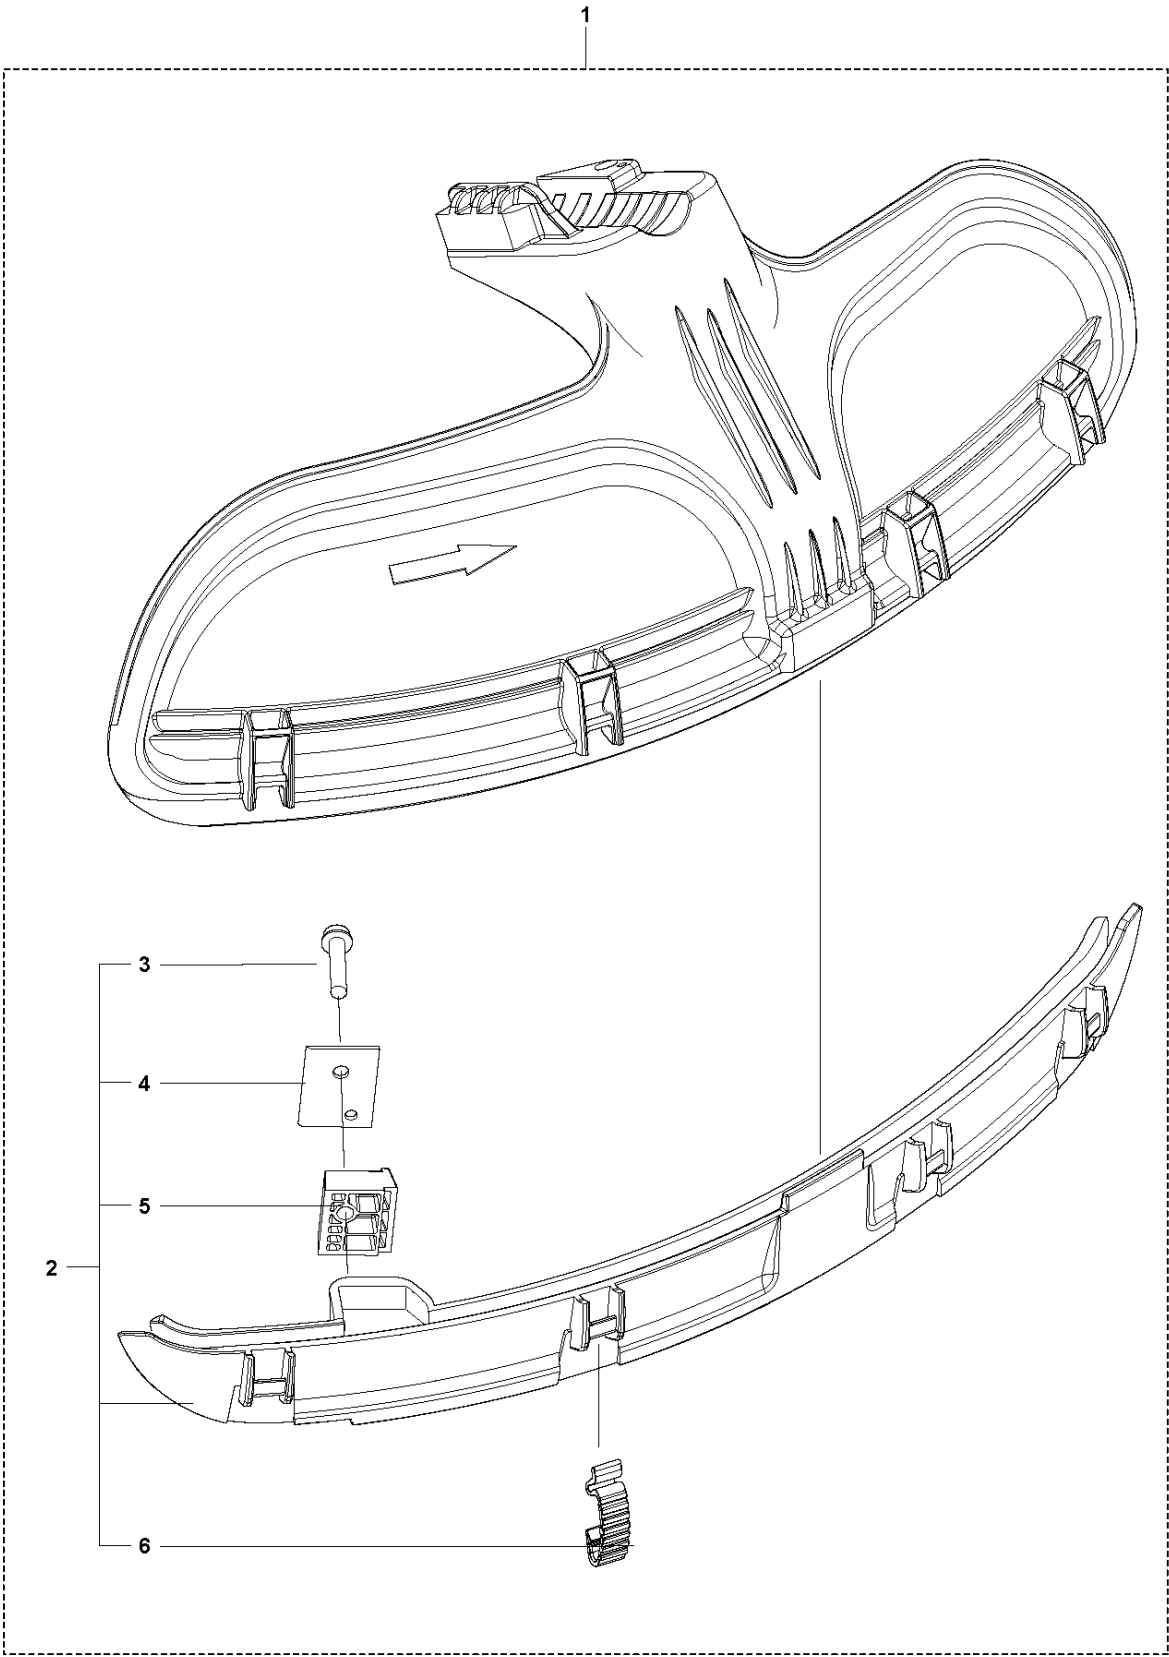

ACCESSORIES

543 RB

Ref	Part No	Description	Remark	QTY	KIT
1	588 55 03-01	SPLASH GUARD	For China	1	
2	515 58 62-01	BLADE	For China	1	1
3	510 47 83-01	SCREW	For China	2	1
4	521 00 06-01	NUT	For China	2	1
5	514 36 86-01	CLAMP	For China	1	
6	514 36 35-01	BOLT	For China	2	
7	510 48 80-01	WASHER	For China	2	

S 543 RB
ACCESSORIES

for Turkey