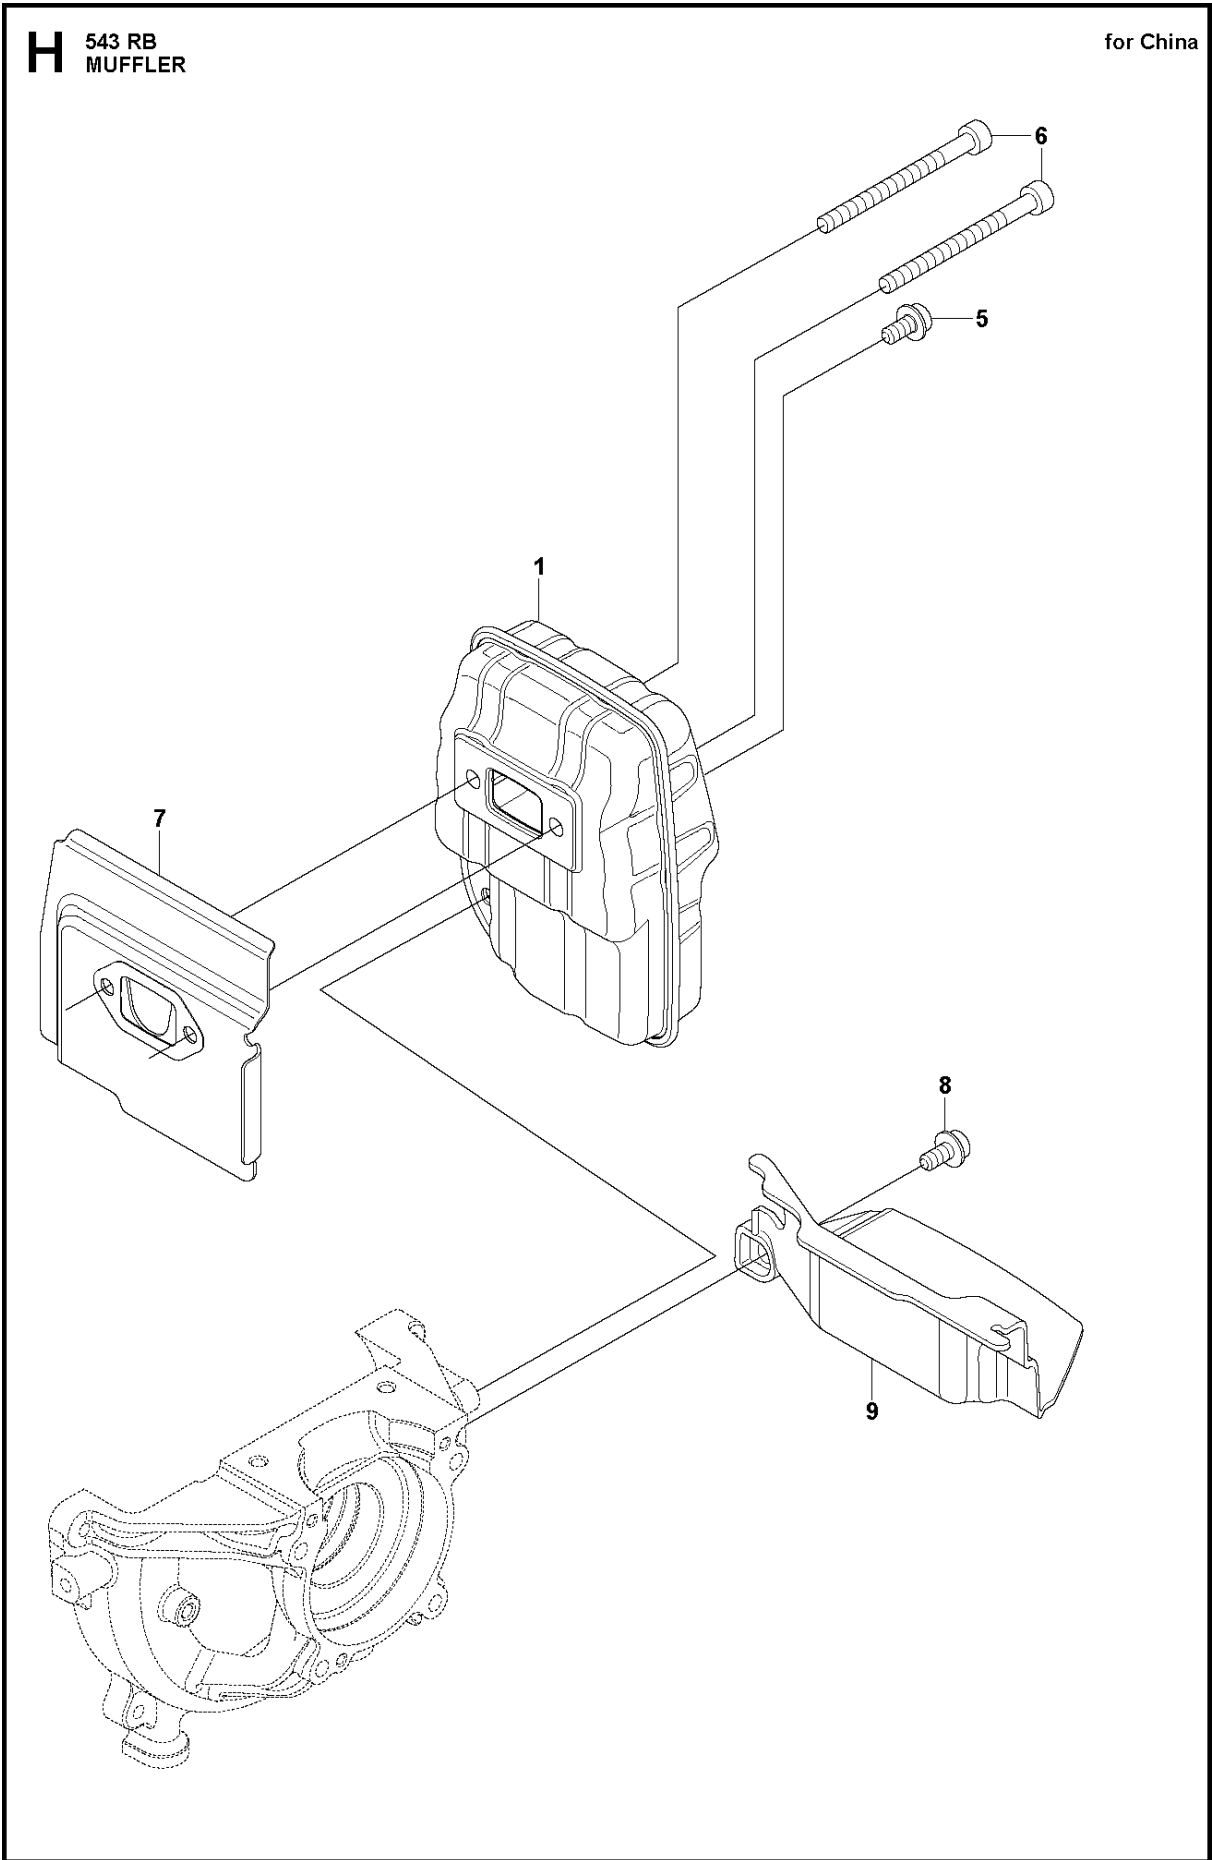

MUFFLER

543 RB

Ref	Part No	Description	Remark	QTY KIT
1	581 92 07-02	MUFFLER	For China	1
5	521 51 59-01	BOLT	For China	1
6	504 11 43-01	SCREW	For China	2
7	577 80 41-01	GASKET	For China	1
8	521 51 59-01	BOLT	For China	1
9	586 34 84-01	MUFFLER GUARD	For China	1