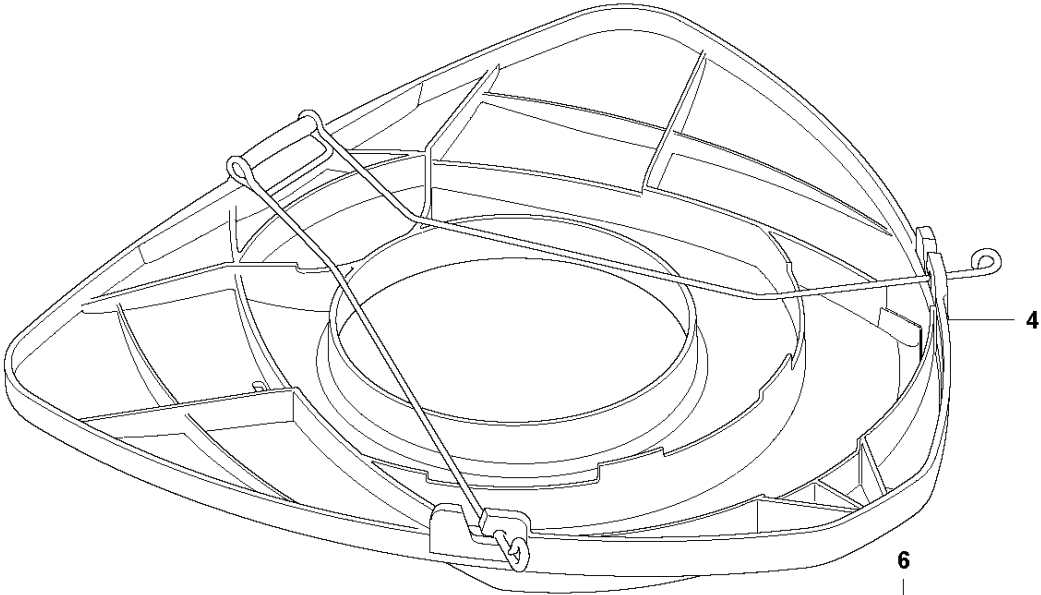

R 543 RB
ACCESSORIES

for Turkey

ACCESSORIES

543 RB

Ref	Part No	Description	Remark	QTY KIT
1	506 68 61-01	COMBINATION WRENCH	For Turkey	1
2	505 31 20-01	TOOL	For Turkey	1
3	506 68 95-01	DRIVER	For Turkey	1
4	544 35 91-01	TRANSPORT GUARD	For Turkey	1
5	516 01 45-01	SUPPORT CUP	For Turkey	1
6	531 00 92-48	FILTER OIL	For Turkey	1
7	503 97 64-01	GREASE	For Turkey	1
8	501 19 22-01	TOOL	For Turkey	1