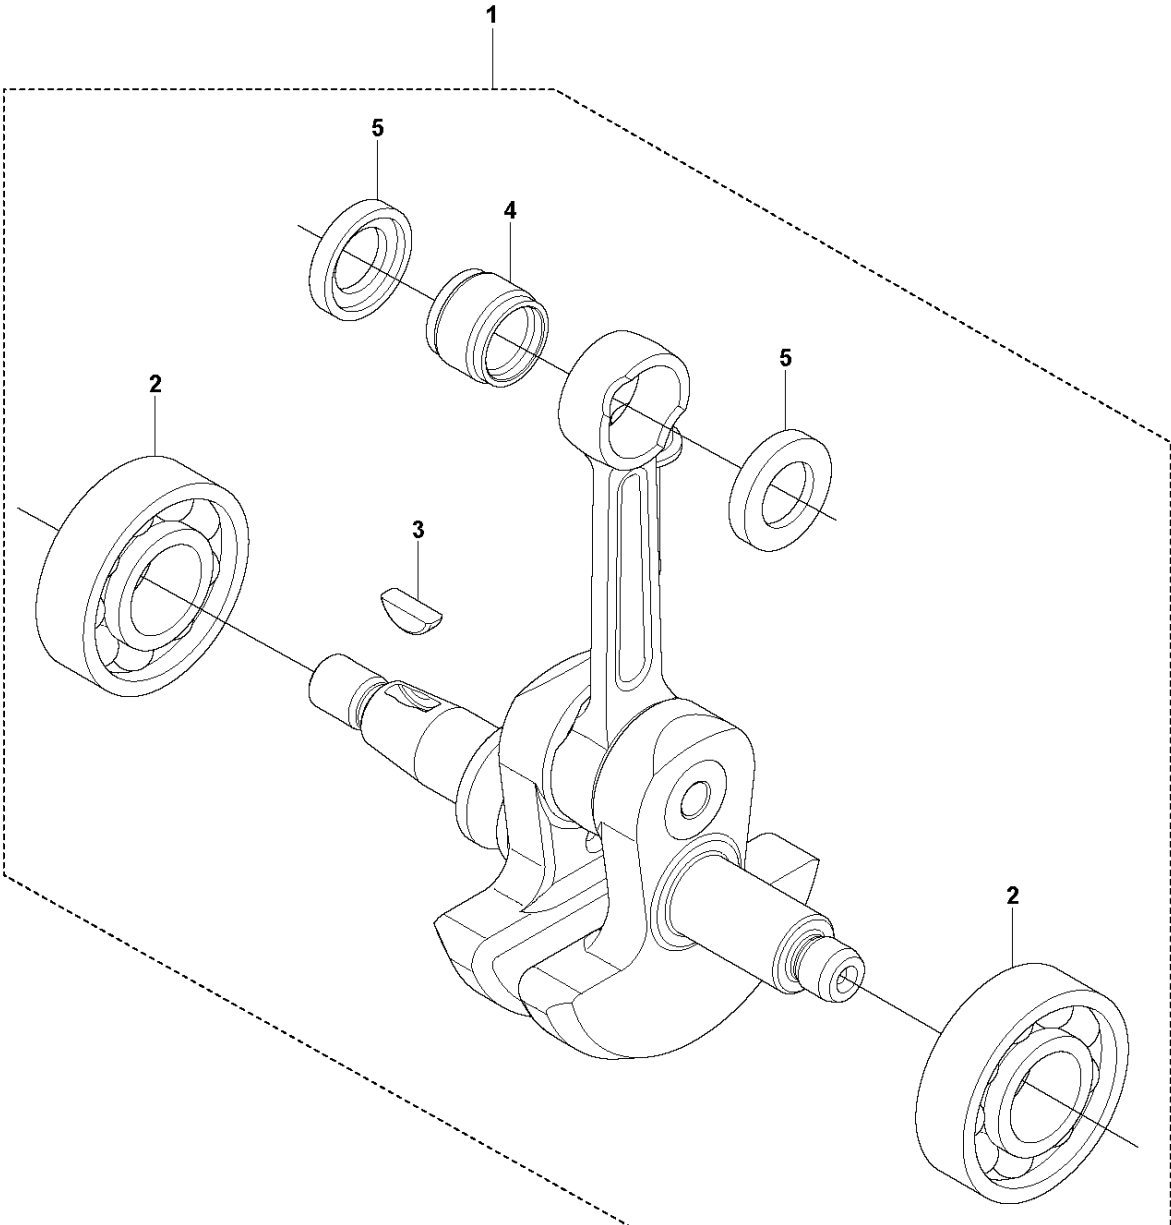

N 543 RB
CRANK SHAFT

CRANKSHAFT

543 RB

Ref	Part No	Description	Remark	QTY	KIT
1	597 48 99-01	CRANKSHAFT KIT		1	
2	504 12 14-01	BEARING		2	1
3	506 68 94-01	KEY		1	1
4	505 29 73-01	BEARING		1	1
5	513 75 24-01	WASHER		2	1