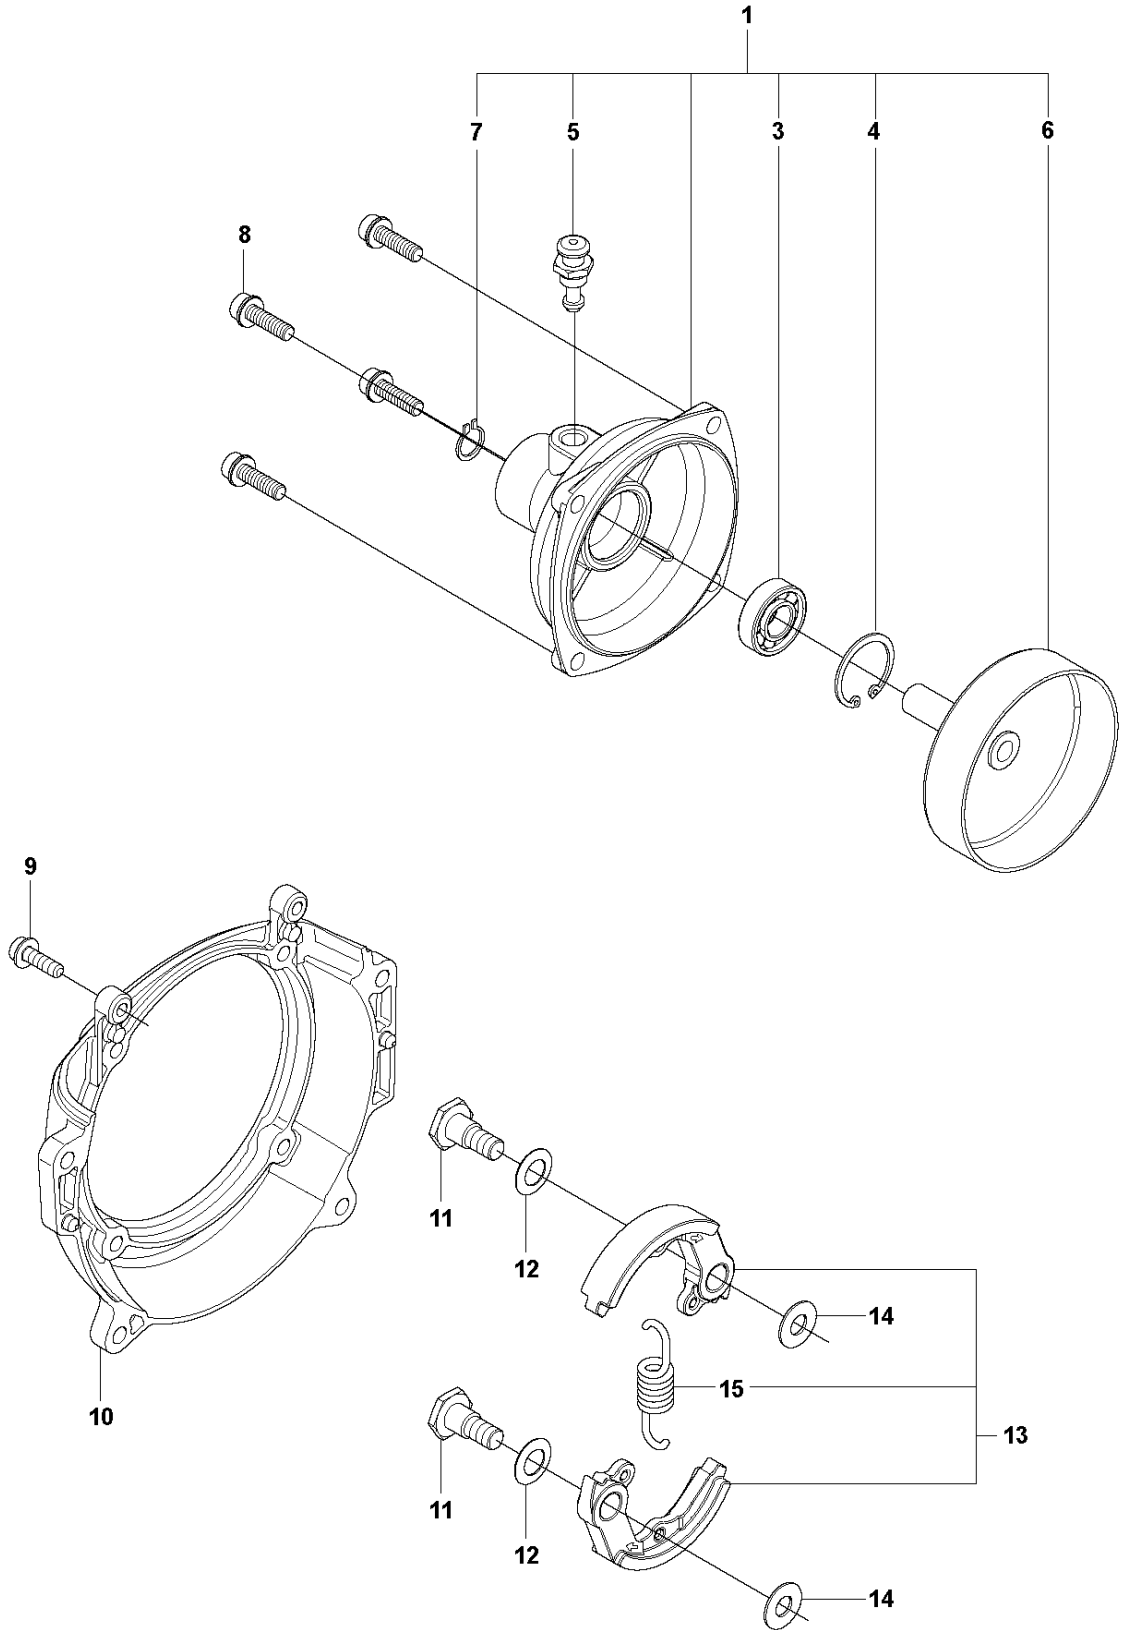

E 543 RB
CLUTCH

CLUTCH

543 RB

Ref	Part No	Description	Remark	QTY KIT	
1	576 20 36-01	HOUSING ASSY		1	
3	529 26 98-01	BEARING		1	1
4	506 60 99-01	SNAP RING		1	1
5	521 60 23-01	STOPPER-COMP		1	1
6	591 44 36-01	DRUM		1	1
7	516 12 41-01	SNAP RING		1	1
8	523 01 90-01	BOLT		4	
9	515 39 13-01	BOLT		4	
10	592 87 49-03	FAN COVER		1	
11	505 29 78-01	SCREW		2	
12	505 29 81-01	WASHER		2	
13	521 63 64-01	SHOE		1	
14	505 29 80-01	WASHER		2	
15	521 52 34-01	SPRING		1	13