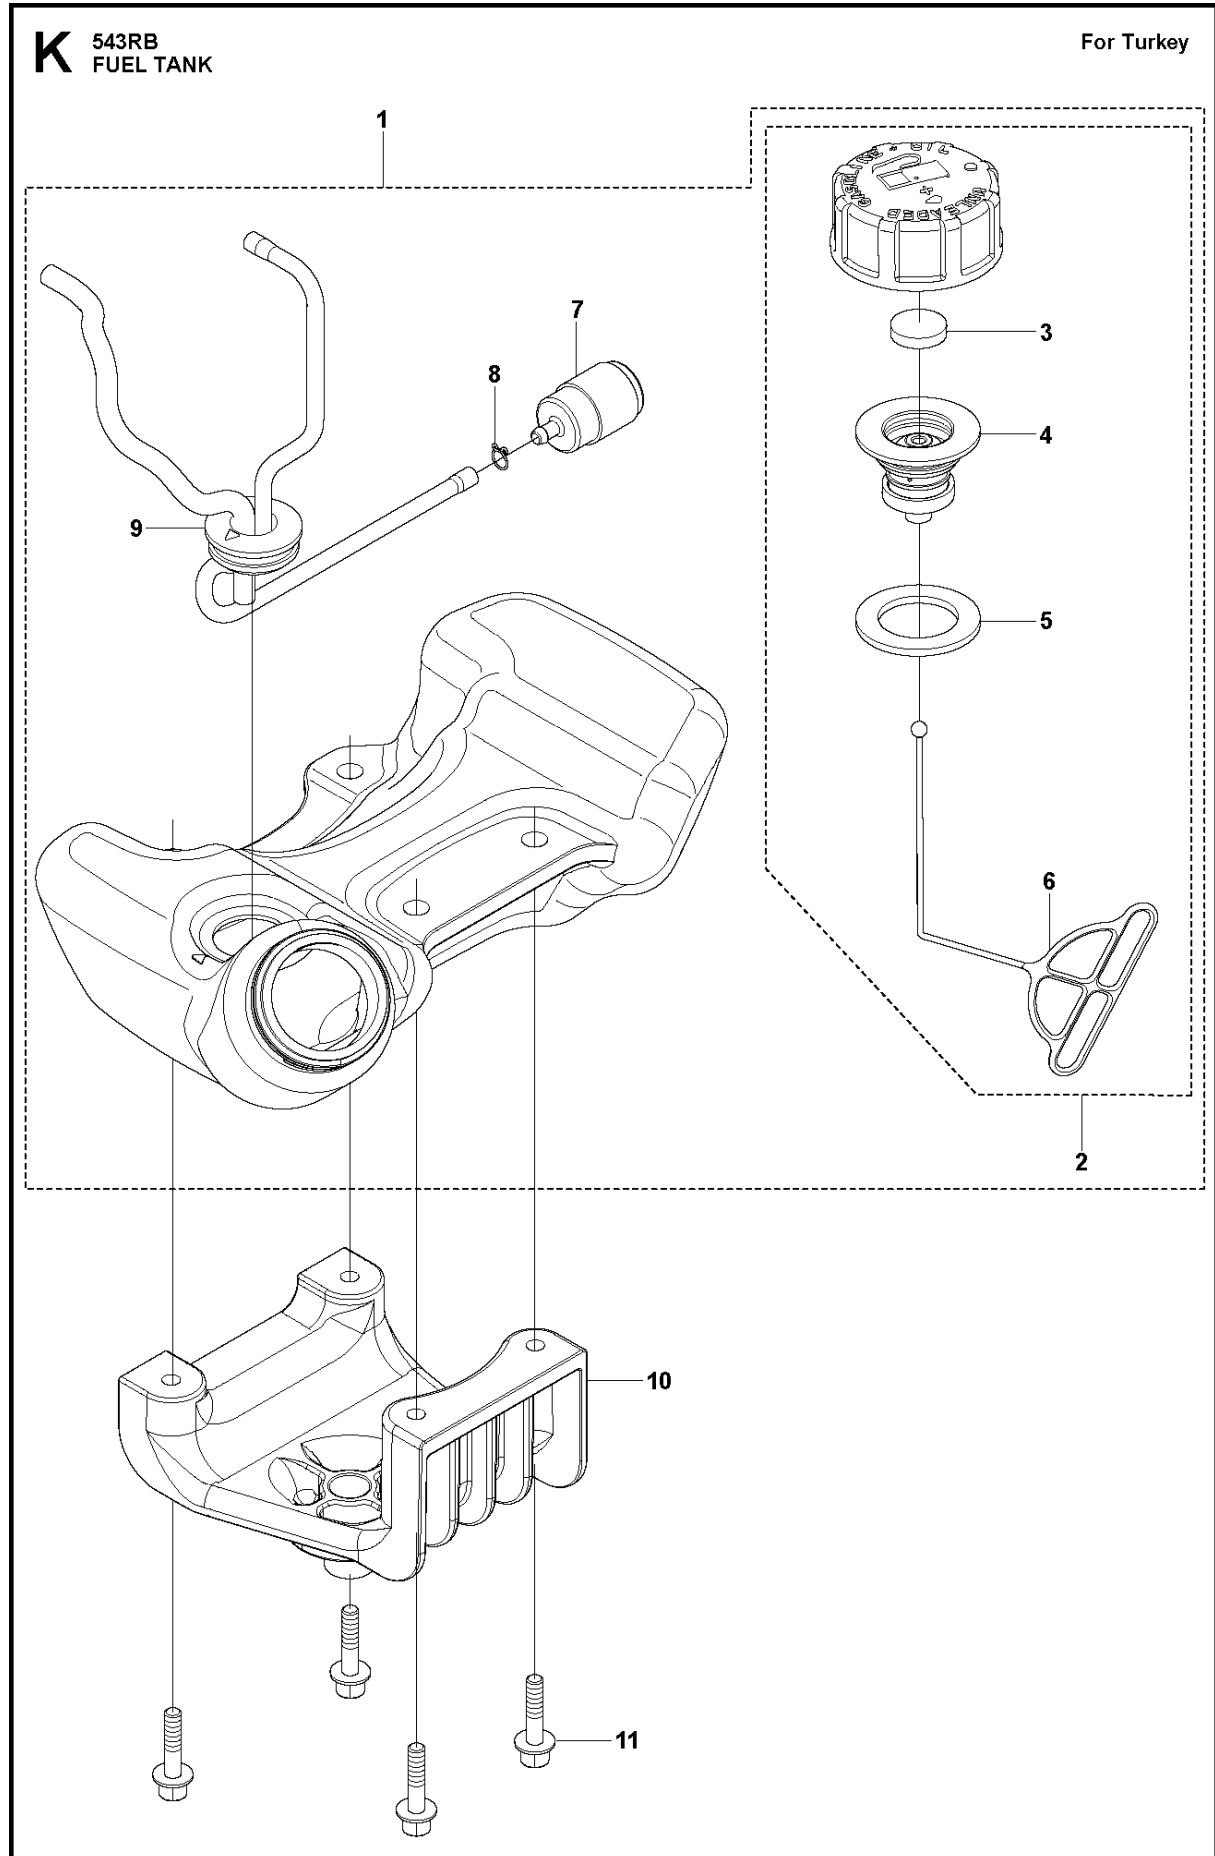

FUEL TANK

543 RB

Ref	Part No	Description	Remark	QTY	KIT
1	577 50 98-06	TANK	For Turkey	1	
2	504 11 77-01	TANK CAP ASSY	For Turkey	1	1
3	506 74 68-01	FILTER	For Turkey	1	1,2
4	515 36 94-01	HOLDER	For Turkey	1	1,2
5	506 74 43-01	PACKING	For Turkey	1	1,2
6	504 11 79-01	HOLDER	For Turkey	1	1,2
7	506 61 46-01	FILTER	For Turkey	1	1
8	506 70 70-01	CLIP	For Turkey	1	1
9	577 50 99-02	PIPE	For Turkey	1	1
10	578 42 87-01	BRACKET	For Turkey	1	
11	521 51 69-01	BOLT	For Turkey	4