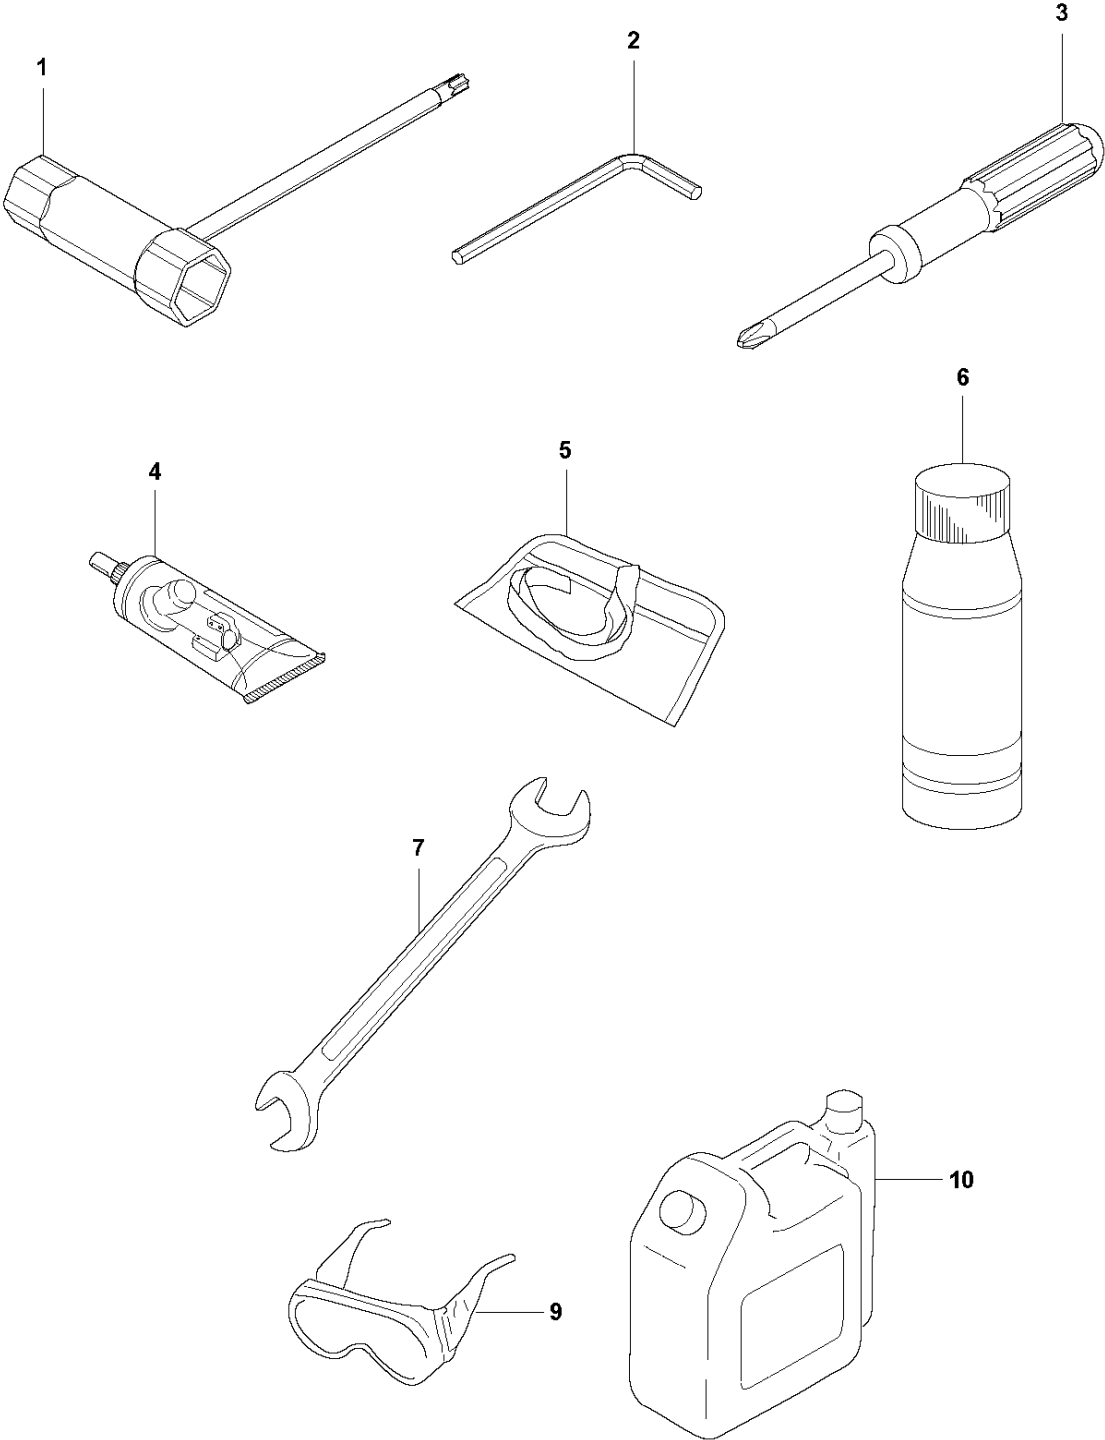

R 543 RB
ACCESSORIES

for China

ACCESSORIES

543 RB

Ref	Part No	Description	Remark	QTY KIT
1	521 53 31-01	SOCKET	For China	1
2	505 31 19-01	WRENCH	For China	1
3	506 68 95-01	DRIVER	For China	1
4	503 97 64-01	GREASE	For China	1
5	501 19 22-01	TOOL	For China	1
6	531 00 92-48	FILTER OIL	For China	1
7	506 61 50-01	SPANNER	For China	1
9	512 60 97-01	GOGGLE	For China	1
10	511 41 68-01	TANK	For China	1