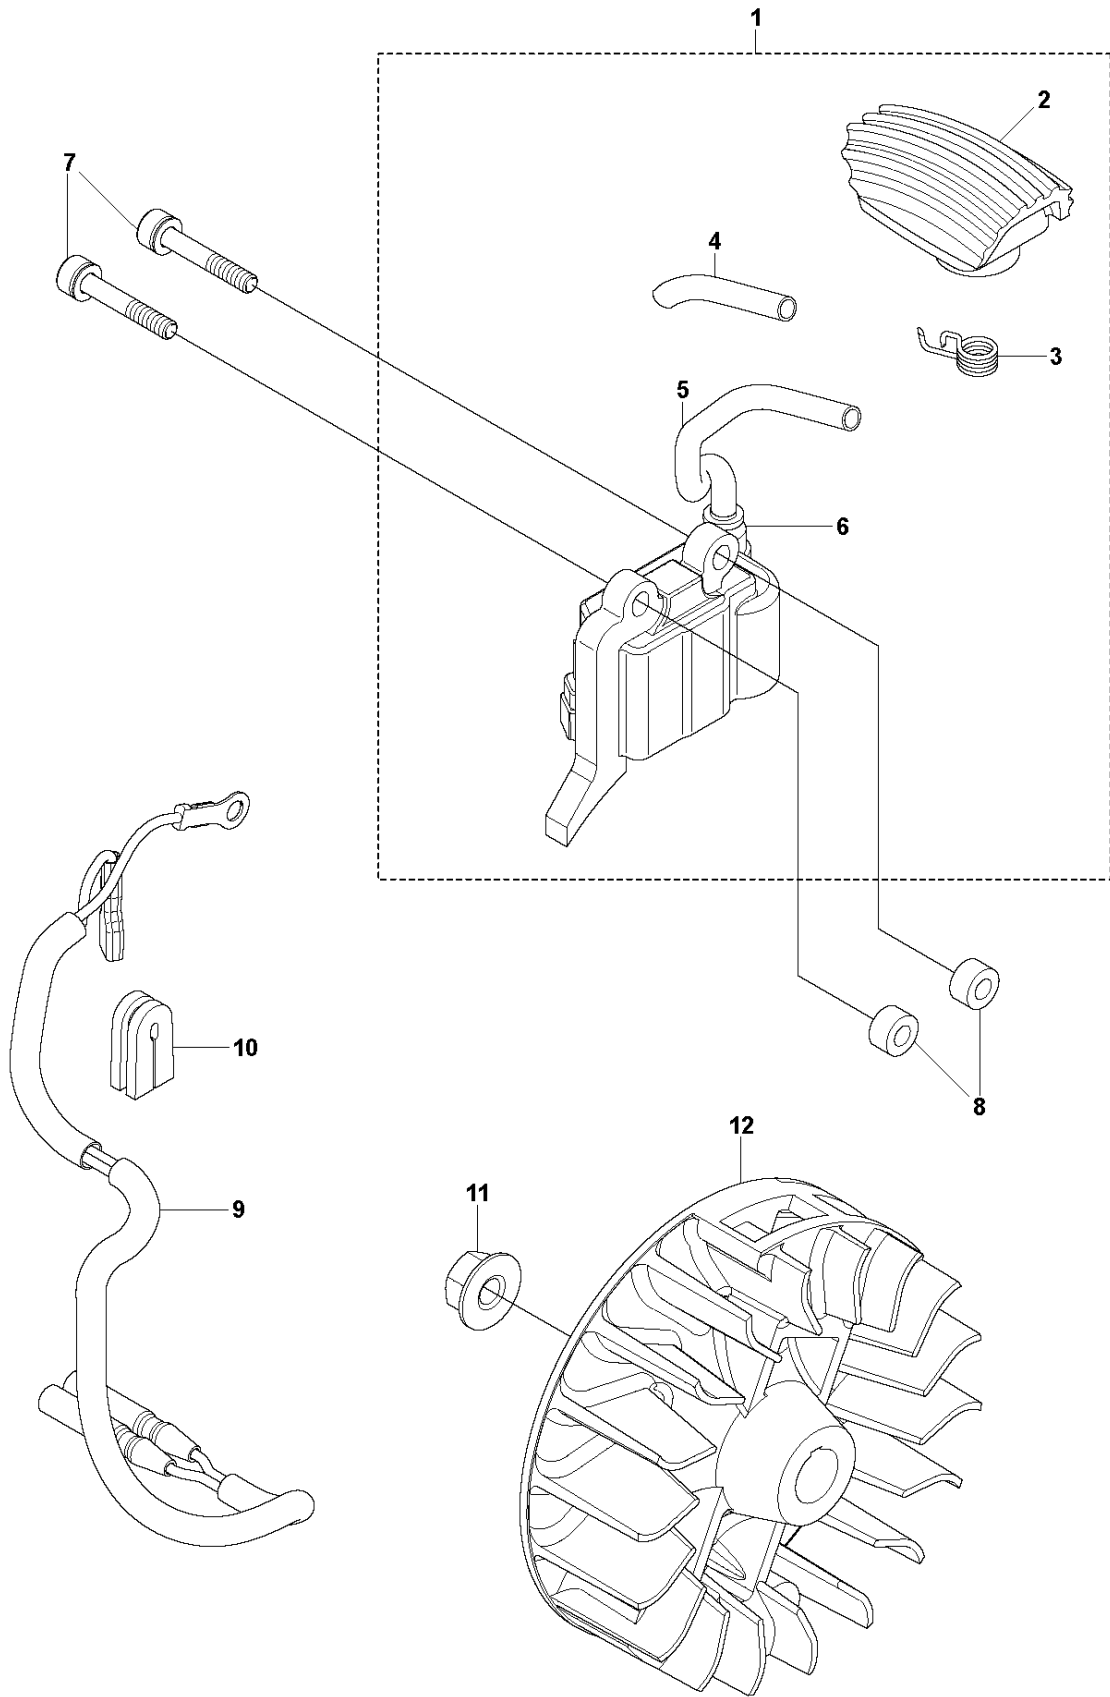

F 543 RB
IGNITION SYSTEM

IGNITION SYSTEM

543 RB

Ref	Part No	Description	Remark	QTY	KIT
1	577 13 39-03	IGNITION MODULE ASSY		1	
2	521 61 00-01	HUB CAP		1	1
3	506 65 52-01	SPRING		1	1
4	579 45 36-01	TUBE		1	1
5	585 09 47-01	IGNITION CABLE		1	1
6	505 04 28-01	HUB CAP		1	1
7	521 51 58-01	BOLT		2	
8	588 17 14-01	SPACER		2	
9	577 57 49-01	CORD		1	
10	506 61 59-01	GROMMET		1	
11	504 11 80-01	NUT		1	
12	583 91 89-01	FLYWHEEL		1