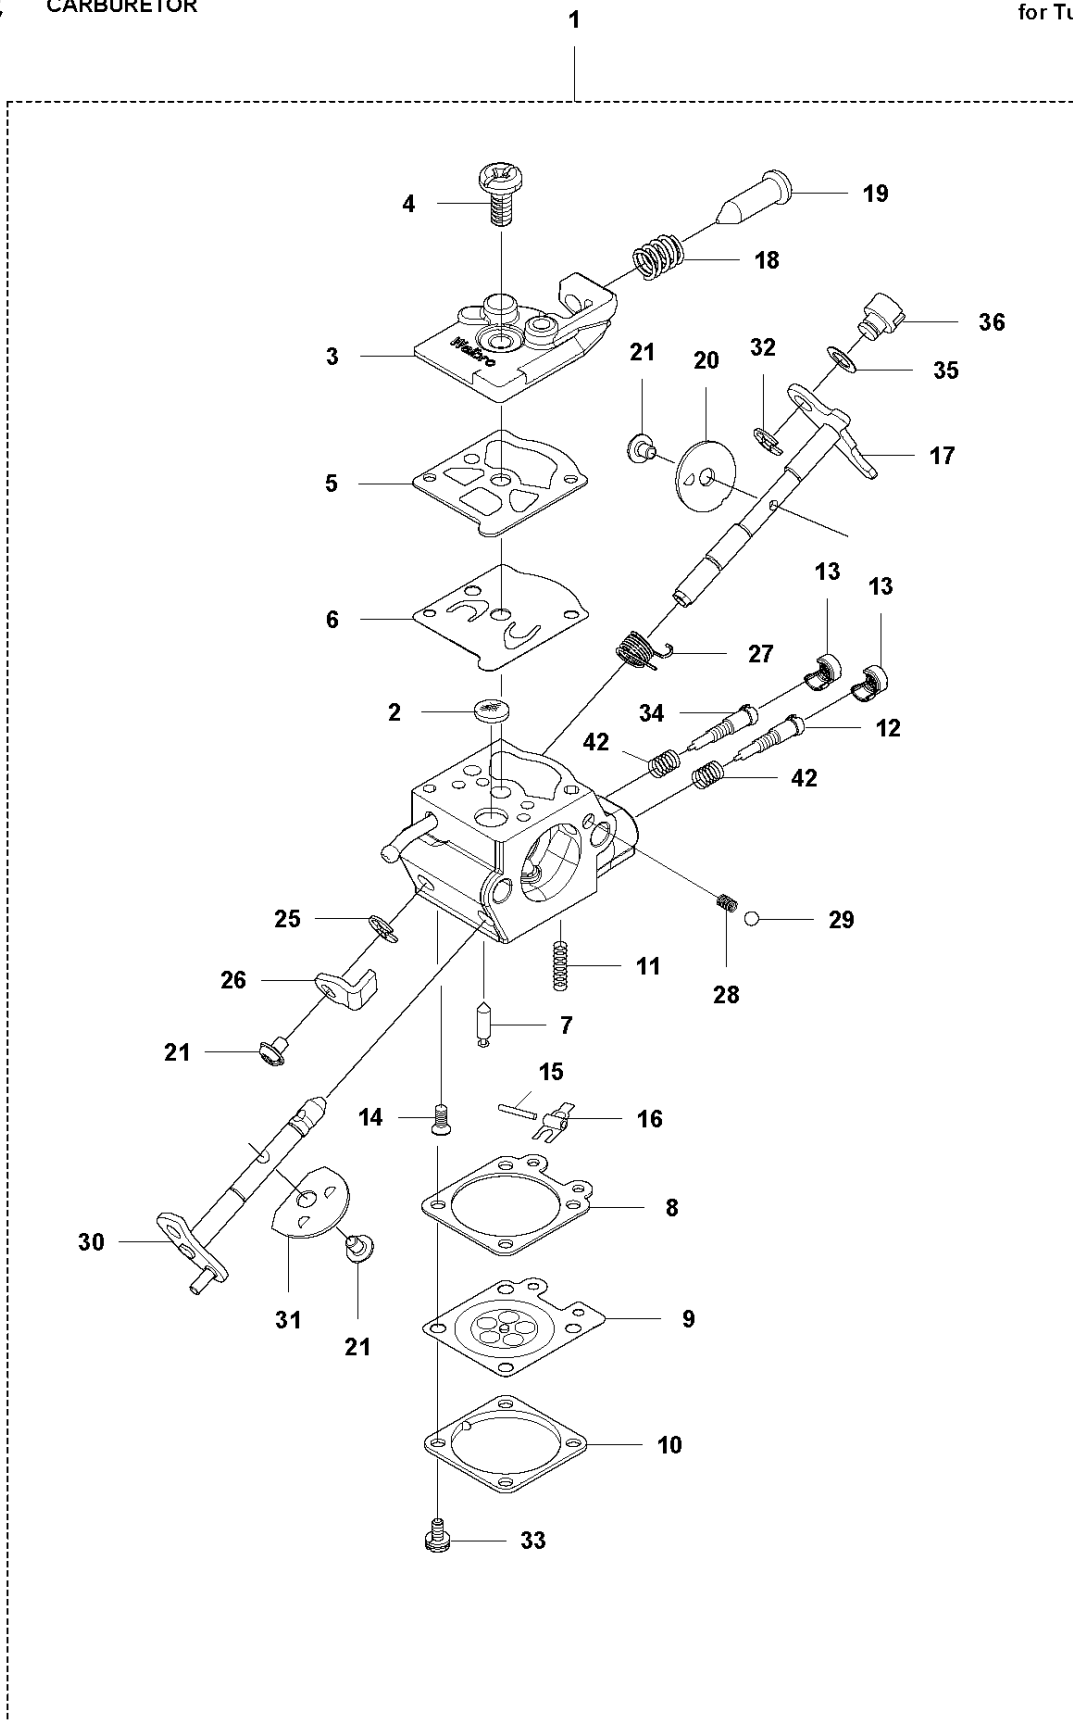

Q

543 RB
CARBURETOR

WTEA-7B
for Turkey

Ref	Part No	Description	Remark	QTY	KIT
1	577 99 28-06	CARBURETTOR	For Turkey	1	
2	520 95 70-01	SCREEN	For Turkey	1	1
3	577 80 69-01	COVER	For Turkey	1	1
4	520 97 63-01	SCREW	For Turkey	1	1
5	520 95 48-01	GASKET	For Turkey	1	1
6	520 95 49-01	DIAPHRAGM	For Turkey	1	1
7	521 08 54-01	VALVE.INLET	For Turkey	1	1
8	516 97 21-01	GASKET	For Turkey	1	1
9	577 80 70-01	DIAPHRAGM	For Turkey	1	1
10	514 18 92-01	COVER	For Turkey	1	1
11	578 89 54-01	SPRING	For Turkey	1	1
12	578 91 31-01	NEEDLE	For Turkey	1	1
13	578 91 30-01	CAP	For Turkey	1	1
14	577 80 71-01	SCREW	For Turkey	1	1
15	520 97 74-01	PIN	For Turkey	1	1
16	577 80 72-01	LEVER	For Turkey	1	1
17	578 89 55-01	SHAFT	For Turkey	1	1
18	513 59 32-01	SPRING	For Turkey	1	1
19	577 81 57-01	SCREW	For Turkey	1	1
20	514 25 19-01	VALVE.THROTTLE	For Turkey	1	1
21	520 75 98-01	SCREW	For Turkey	3	1
25	505 05 65-01	RING	For Turkey	1	1
27	577 81 55-01	SPRING	For Turkey	1	1
28	514 24 33-01	SPRING.CHOKE	For Turkey	1	1
26	577 81 58-01	LEVER	For Turkey	1	1
30	577 81 64-01	SHAFT	For Turkey	1	1
29	514 24 26-01	BALL	For Turkey	1	1
31	579 36 71-01	VALVE	For Turkey	1	1
32	506 73 86-01	RETAINER RING	For Turkey	1	1
33	520 97 88-01	SCREW ASSY	For Turkey	1	1
34	578 91 29-01	NEEDLE	For Turkey	1	1
35	516 52 42-01	WASHER	For Turkey	1	1
36	513 40 08-01	SWIVEL	For Turkey	1	1
42	578 91 28-01	SPRING	For Turkey	2	1