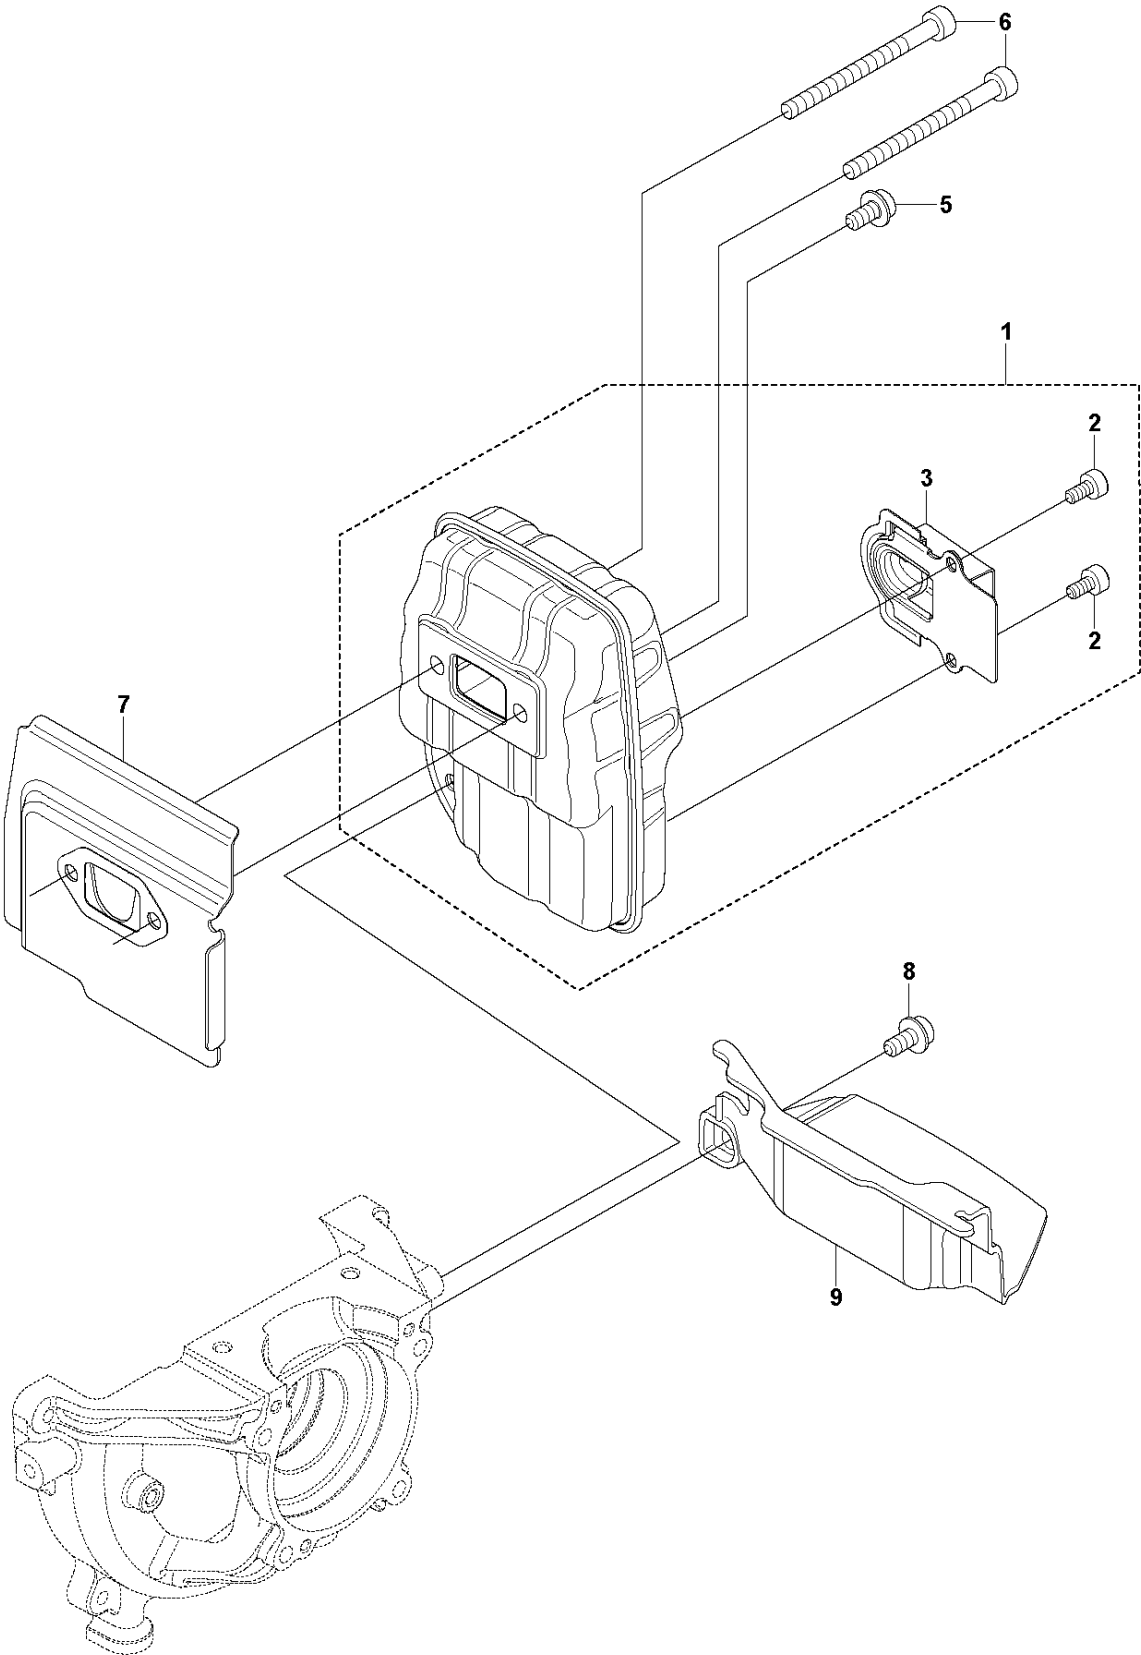

H 543 RB
MUFFLER

for Turkey

MUFFLER

543 RB

Ref	Part No	Description	Remark	QTY	KIT
1	577 98 03-01	MUFFLER	For Turkey	1	
2	544 36 27-01	BOLT	For Turkey	2	1
3	521 62 34-01	GUIDE	For Turkey	1	1
5	521 51 59-01	BOLT	For Turkey	1	
6	504 11 43-01	SCREW	For Turkey	2	
7	577 80 41-01	GASKET	For Turkey	1	
8	521 51 59-01	BOLT	For Turkey	1	
9	586 34 84-01	MUFFLER GUARD	For Turkey	1