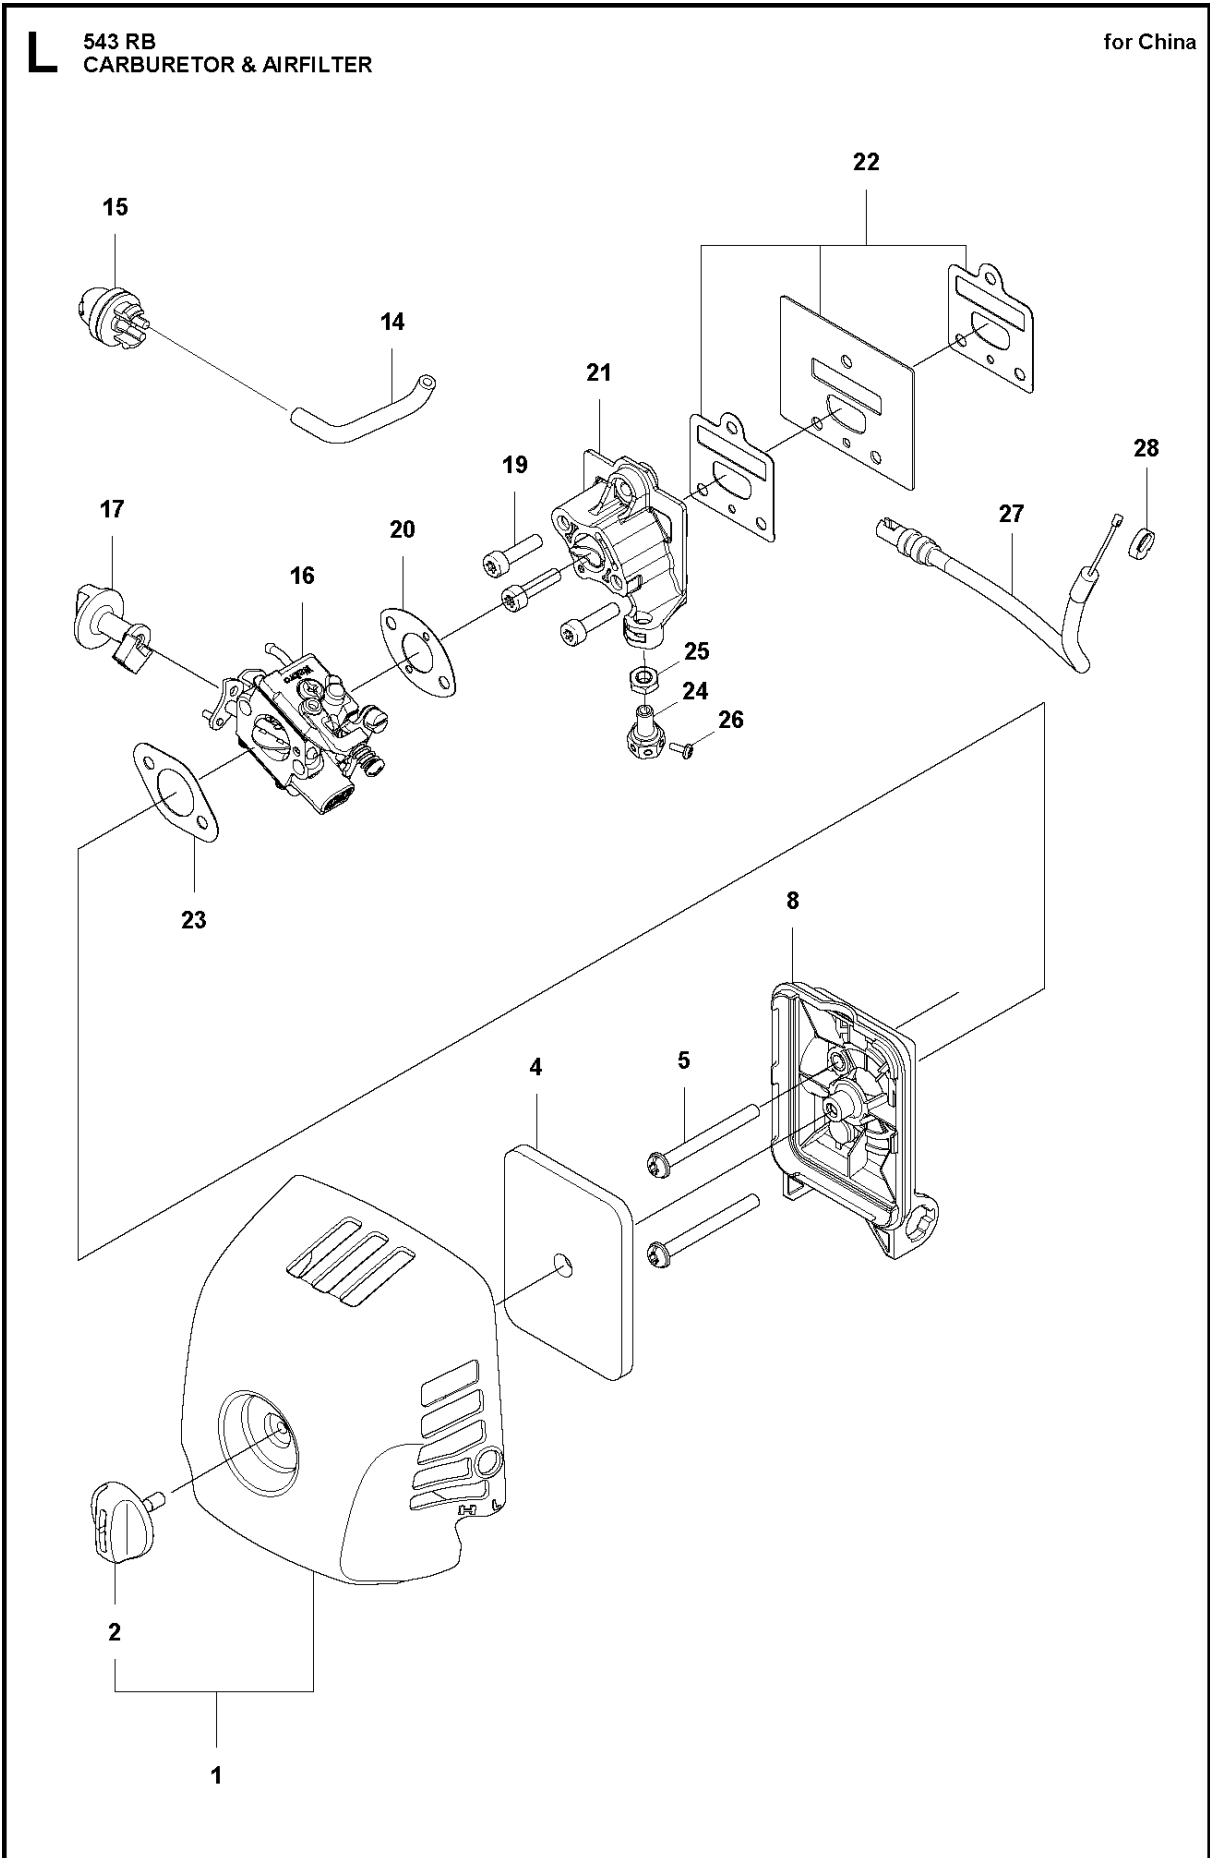

CARBURETOR & AIR FILTER

543 RB

Ref	Part No	Description	Remark	QTY	KIT
1	577 98 00-02	AIR FILTER COVER	For China	1	
2	577 97 98-01	TURNING KNOB	For China	1	1
4	501 18 50-01	AIR FILTER	For China	1	
5	521 51 55-01	SCREW	For China	2	
8	576 68 55-01	FILTER HOUSING	For China	1	
14	577 50 95-01	TUBE	For China	1	
15	503 93 66-01	PURGE	For China	1	
16	588 77 70-03	CARBURETTOR	For China	1	
17	577 13 31-01	CHOKE CONTROL	For China	1	
19	506 68 90-01	BOLT	For China	3	
20	577 67 38-01	GASKET	For China	1	
21	576 68 58-01	INSULATOR	For China	1	
22	585 99 66-01	GASKET	For China	1	
23	577 88 24-02	GASKET	For China	1	
24	580 41 67-01	SCREW	For China	1	
25	510 48 74-01	NUT	For China	1	
26	505 30 83-01	SCREW	For China	1	
27	521 52 84-01	JOINT	For China	1	
28	513 35 24-01	HUB CAP	For China	1