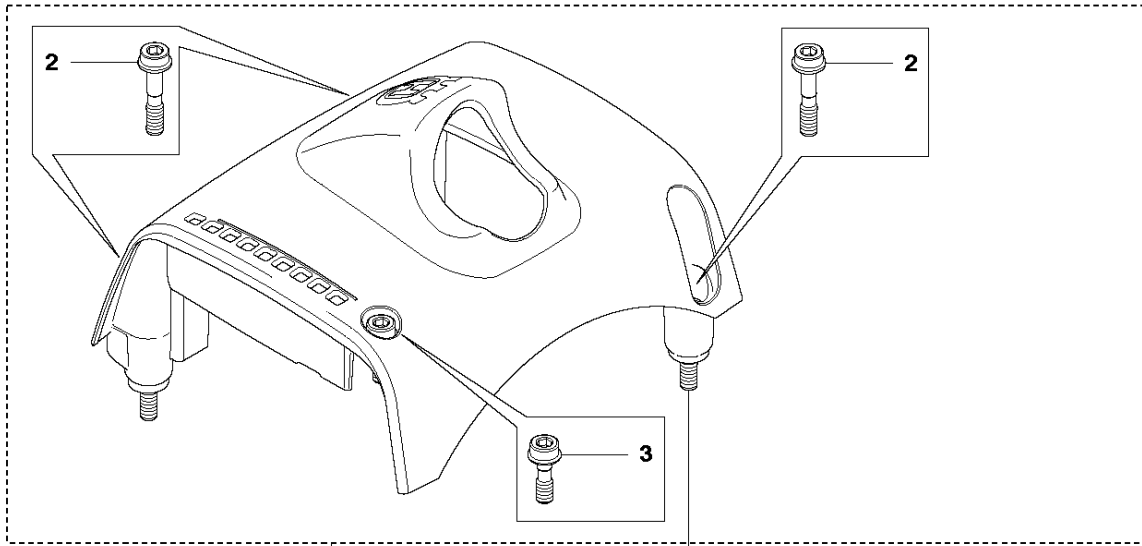

G 555
CYLINDER COVER

- 8 — **555 FXT**
- 8 — **555 FX**
- 8 — **555 RXT**
- 8 — **555 FRM**

CYLINDER COVER

555 FRM

Ref	Part No	Description	Remark	QTY	KIT
1	575 51 14-01	CYLINDER COVER ASSY	Spare part incl. Screws Pos. 2-3	1	
2	573 99 43-04	SCREW IHSCFMO	Captive Screw M5	3	1
3	573 99 43-01	SCREW IHSCFMO	Captive Screw M5	1	1
4	544 08 43-01	HEAT PROTECTOR		1	
5	503 20 07-76	SCREW IHSCFM		2	
6	505 49 26-01	PROTECTIVE COVER		1	
7	503 20 07-76	SCREW IHSCFM		2	
8	576 99 86-06	LABEL	FXT	1	
8	576 99 86-07	LABEL	FX	1	
8	576 99 86-08	LABEL	RXT	1	
8	576 99 86-09	LABEL	FRM	1