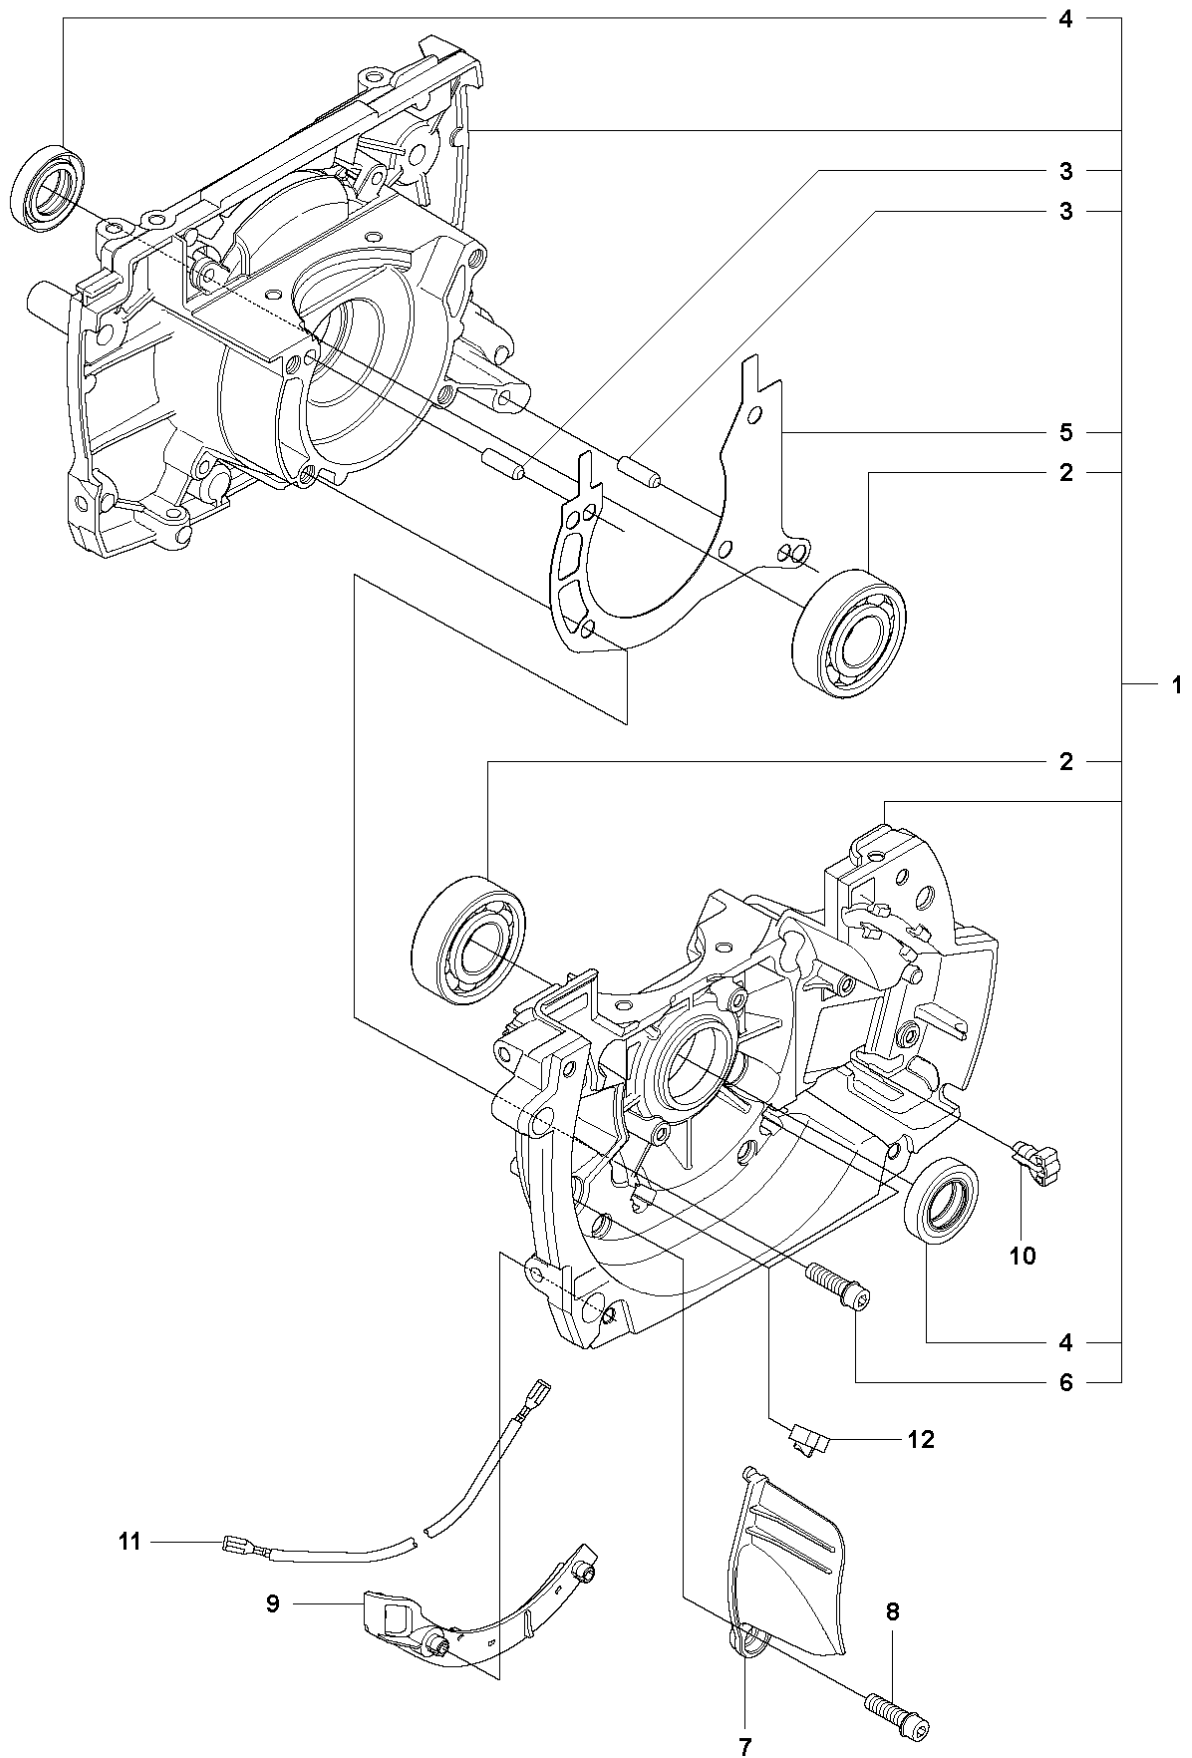

P 555
CRANKCASE

CRANKCASE

555 FRM

Ref	Part No	Description	Remark	QTY	KIT
1	544 95 25-02	CRANKCASE		1	
2	503 25 08-01	BEARING		2	1
3	593 80 60-01	GUIDE BUSHING	from s/n 20175100007 -	2	
3	720 13 07-10	PARALLEL PIN	up to s/n - 20175100006	2	1
4	503 26 02-04	SEALING RING		2	1
5	537 34 67-01	GASKET	up to s/n - 20175100006	1	1
5	590 18 23-01	GASKET	from s/n 20175100007 -	1	
6	503 20 02-30	SCREW IHSCFM		5	1
7	544 09 45-01	NOZZLE		1	
8	503 20 25-16	SCREW IHSCM		1	
9	544 09 44-01	CABLE HOLDER		1	
10	540 07 01-01	RETAINER		1	
11	544 33 18-01	SHORT CIRCUIT CABLE		1	
12	501 04 44-01	RETAINER		2