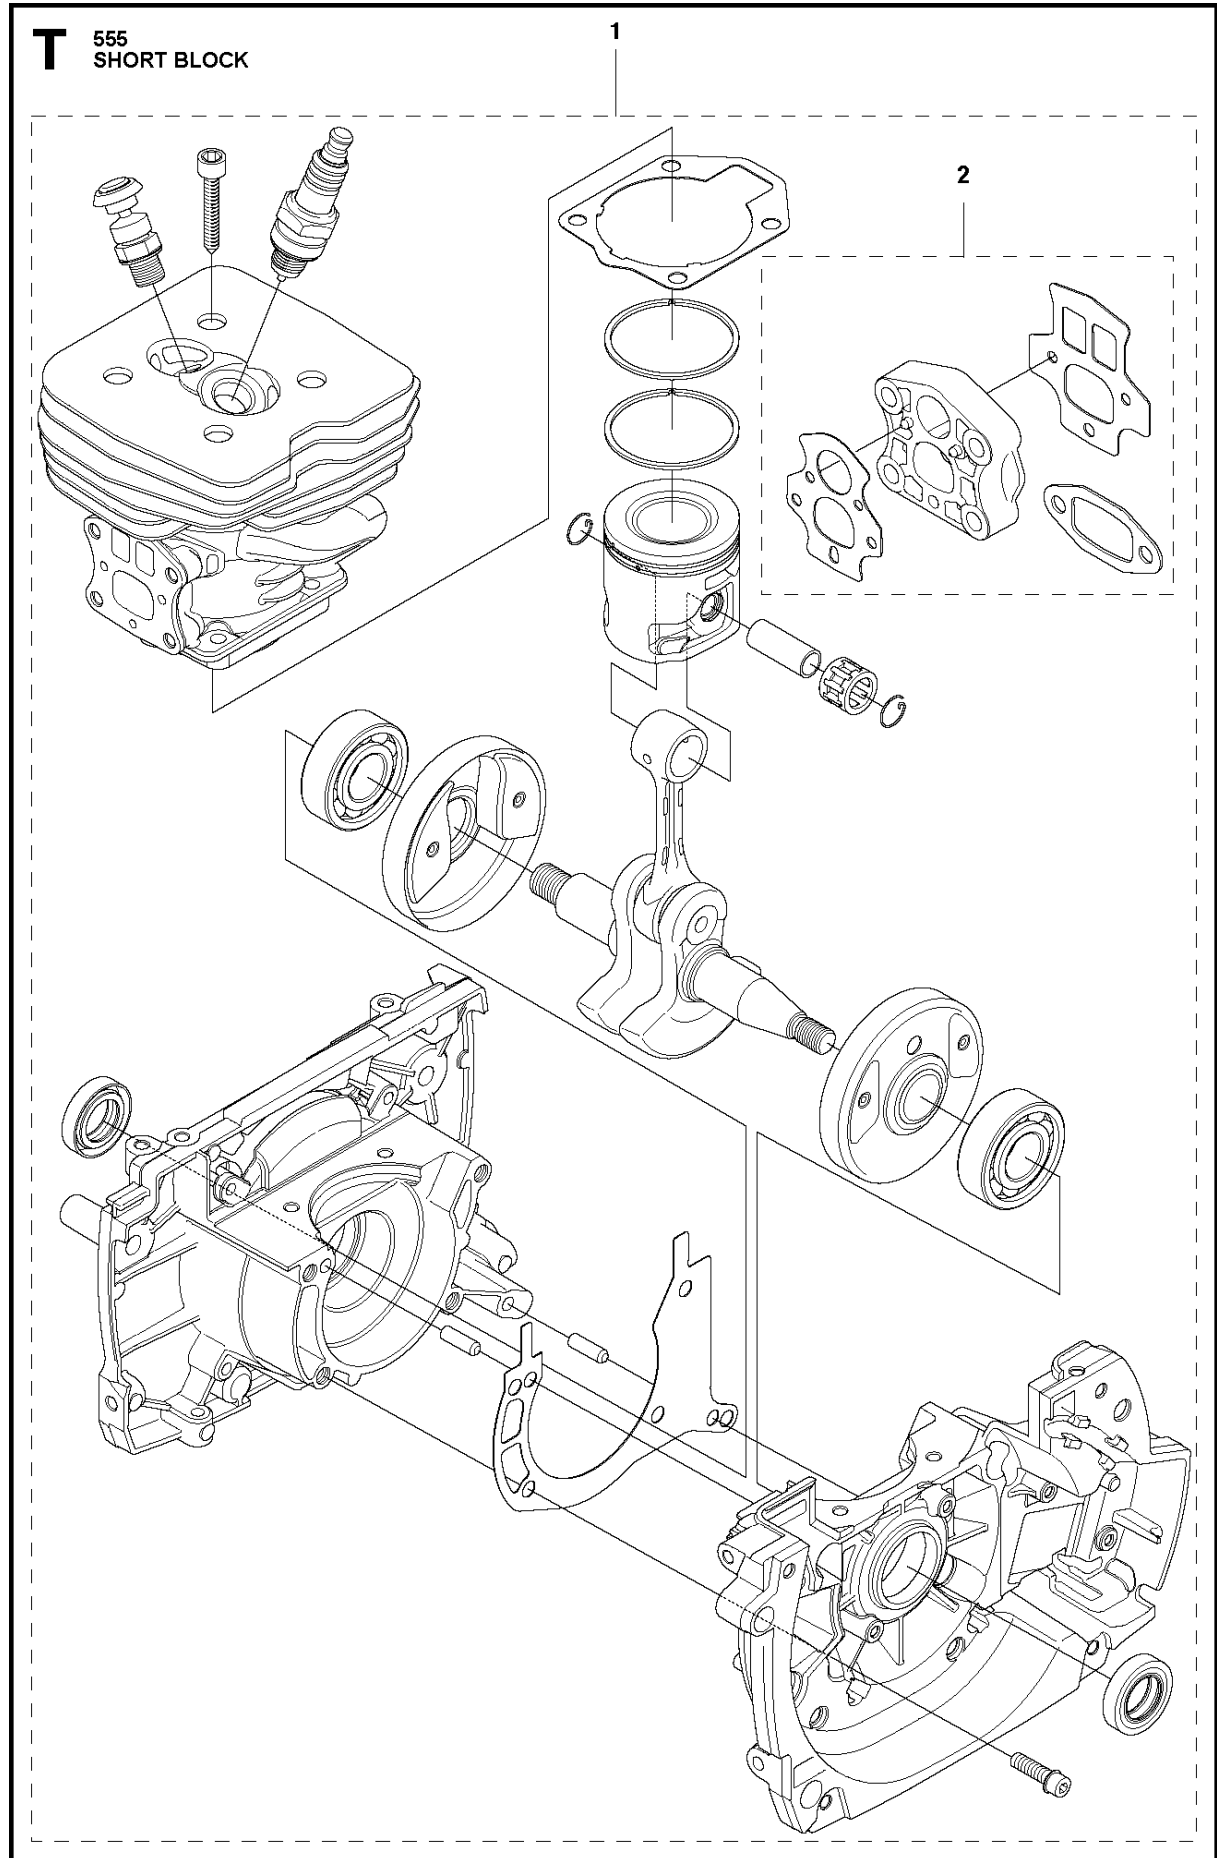

SHORT BLOCK

555 FRM

Ref	Part No	Description	Remark	QTY	KIT
1	576 79 88-01	SHORT BLOCK	Assembled	1	
2	576 79 87-01	GASKET KIT		1	1