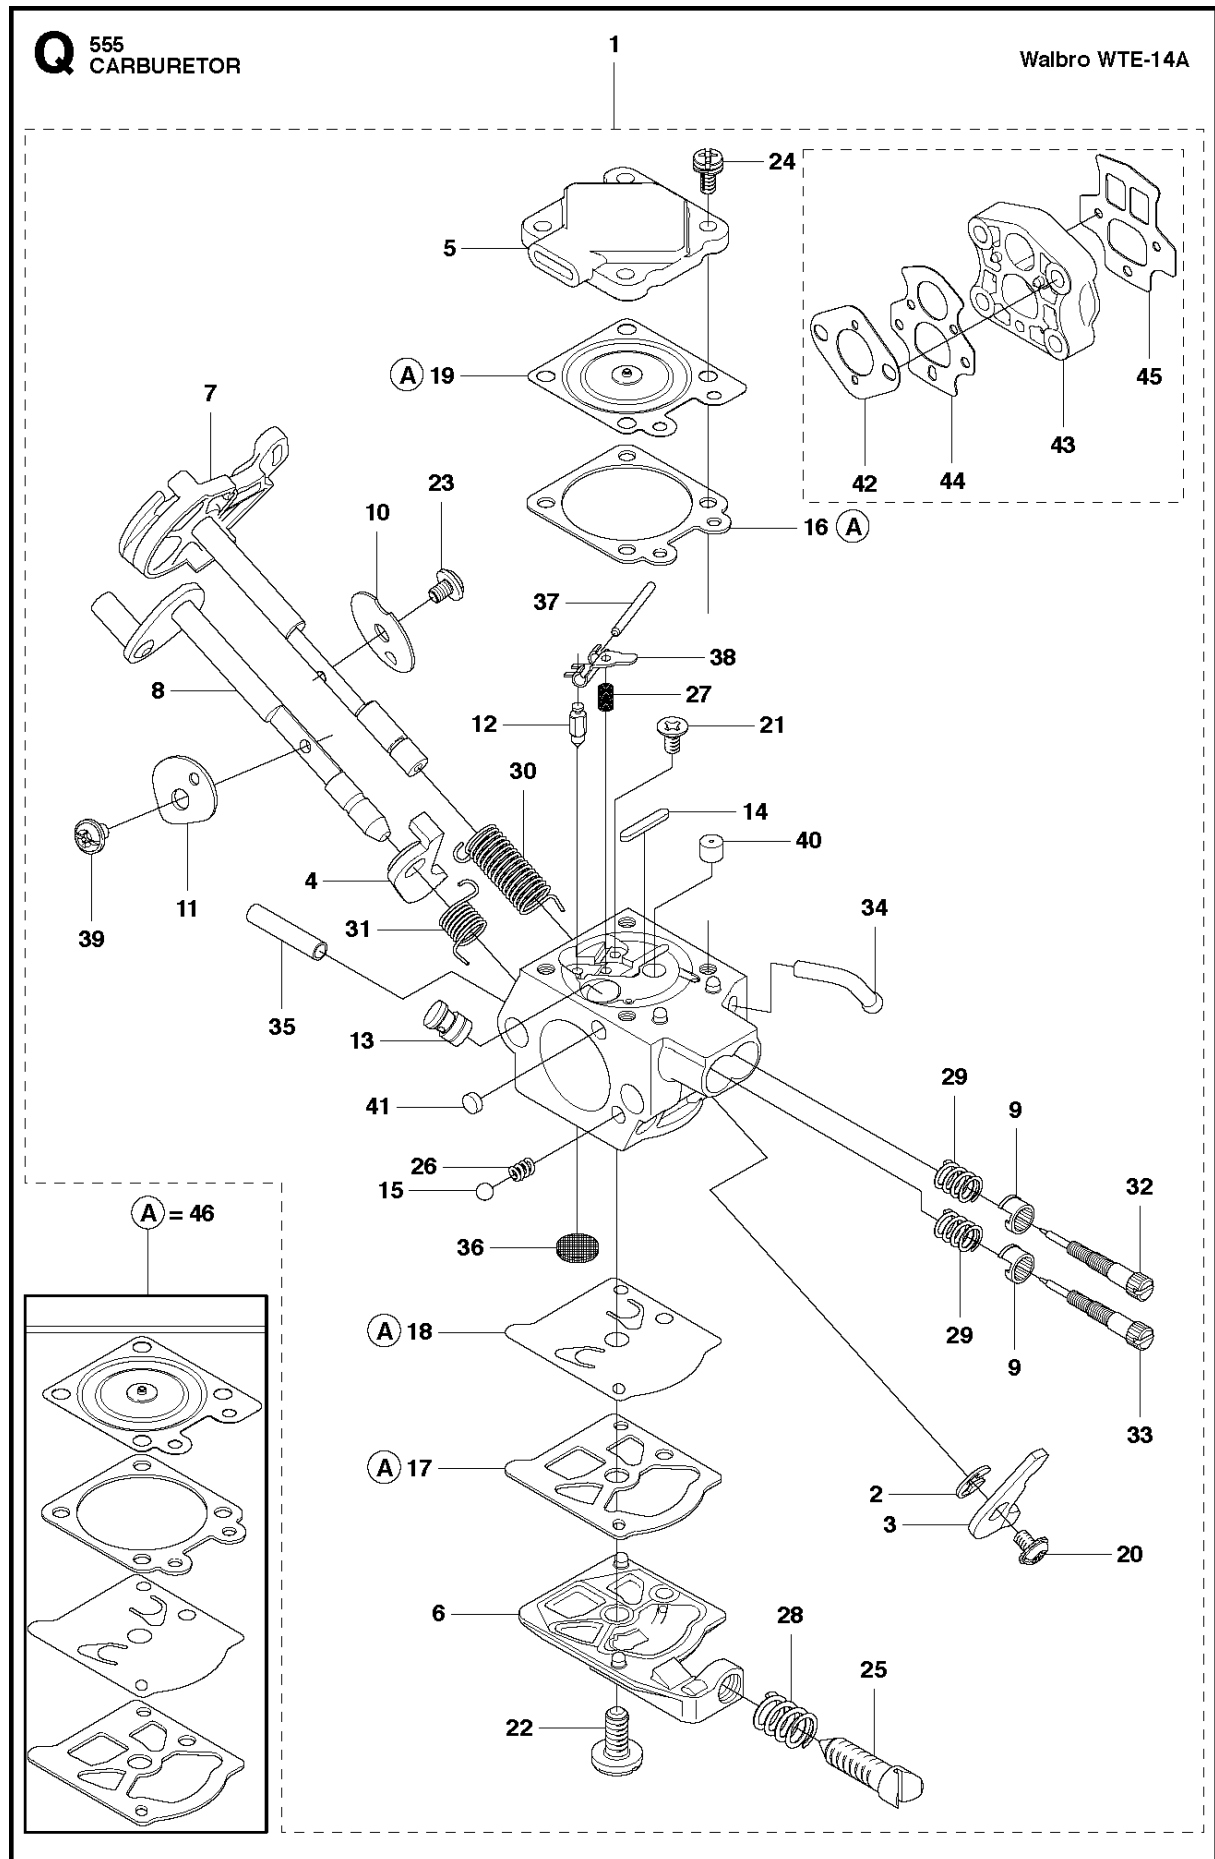

CARBURETOR

555 FRM

Ref	Part No	Description	Remark	QTY	KIT
1	586 10 88-01	CARBURETTOR	s/n from 20130600067 -	1	
1	586 15 40-01	CARBURETTOR KIT	s/n up to - 20130600067	1	
2	505 31 67-36	RING		1	1
3	544 97 07-01	LEVER		1	1
4	544 17 77-01	LEVER		1	1
5	574 35 81-01	COVER		1	1
6	503 58 43-01	COVER		1	1
7	544 04 36-01	SHAFT		1	1
8	544 04 40-01	SHAFT		1	1
9	544 97 08-01	LIMITER CAP		2	1
10	505 42 71-01	VALVE		1	1
11	537 10 96-01	VALVE		1	1
12	503 56 34-01	NEEDLE VALVE		1	1
13	502 84 68-01	NOZZLE ASSY		1	1
14	502 84 69-01	PLUG		1	1
15	501 46 85-01	BALL		1	1
16	504 35 09-06	GASKET		1	1, 42
17	504 13 09-06	GASKET		1	1, 42
18	577 01 66-01	DIAPHRAGM		1	1, 42
19	580 80 42-01	DIAPHRAGM		1	1, 42
20	501 46 87-01	SCREW		1	1
21	502 84 71-01	SCREW		1	1
22	501 46 69-01	SCREW		1	1
23	537 00 34-01	SCREW		1	1
24	537 00 31-01	SCREW		4	1
25	537 40 82-01	SCREW		1	1
26	501 46 84-01	SPRING		1	1
27	501 79 59-01	SPRING		1	1
28	501 66 78-01	SPRING		1	1
29	544 97 10-01	SPRING		2	1
30	544 17 76-01	SPRING		1	1
31	544 97 11-01	SPRING		1	1
32	502 84 72-01	NEEDLE		1	1
33	502 84 73-01	NEEDLE		1	1
34	544 97 15-01	FITTING		1	1
35	544 97 16-01	FITTING		1	1
36	501 66 61-01	SCREEN		1	1
37	505 52 01-25	PIN		1	1
38	502 84 74-01	LEVER		1	1
39	544 11 15-01	SCREW		1	1
40	505 42 69-01	JET		1	1
41	503 57 43-01	PLUG		1	1
42	TBD	TBD	Delivered with 510 24 20-01. Separate spare part, see page J.	1	1
43	TBD	TBD	Delivered with 510 24 20-01. Separate spare part, see page J.	1	1
44	TBD	TBD	Delivered with 510 24 20-01. Separate spare part, see page J.	1	1
45	TBD	TBD	Delivered with 510 24 20-01. Separate spare part, see page J.	1	1
46	515 99 96-01	KIT		1