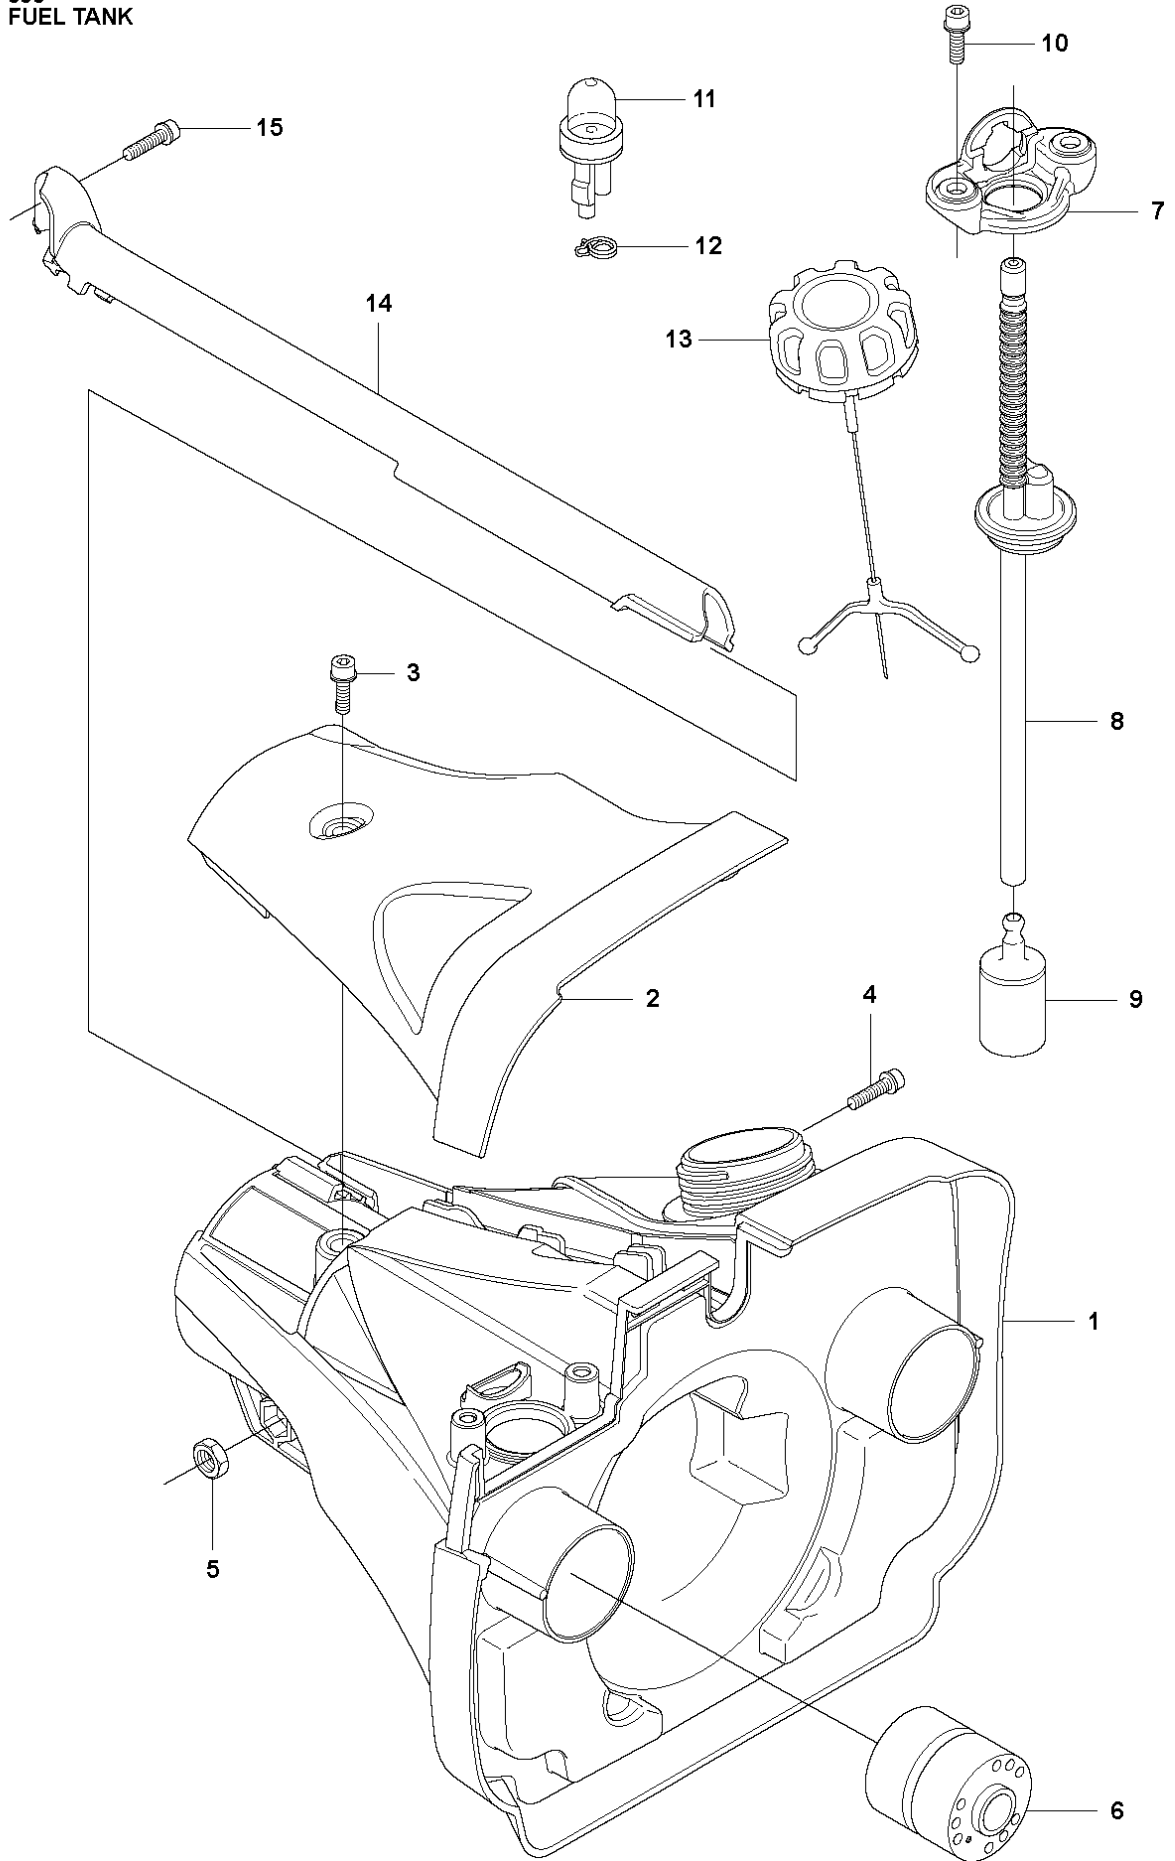

E 555
FUEL TANK

FUEL TANK

555 FRM

Ref	Part No	Description	Remark	QTY KIT
1	537 35 88-01	FUEL TANK		1
2	537 35 86-01	COVER		1
3	503 20 07-72	SCREW IHSCFM		1
4	503 20 07-76	SCREW IHSCFM		1
5	503 22 10-12	HEXAGON NUT		1
6	544 23 09-01	ANTIVIBRATION ELEMENT		2
7	544 21 53-01	BRACKET		1
8	544 21 54-01	FUEL HOSE		1
9	503 44 32-01	FUEL FILTER		1
10	503 20 07-76	SCREW IHSCFM		2
11	503 93 66-01	PURGE		1
12	544 34 86-01	HOSE CLAMP		1
13	504 11 32-01	TANK CAP		1
14	544 10 95-01	WIRING PROTECTION	RXT	1
14	544 10 95-02	WIRING PROTECTION	FX, FXT, FRM	1
15	503 20 07-74	SCREW IHSCFM		1