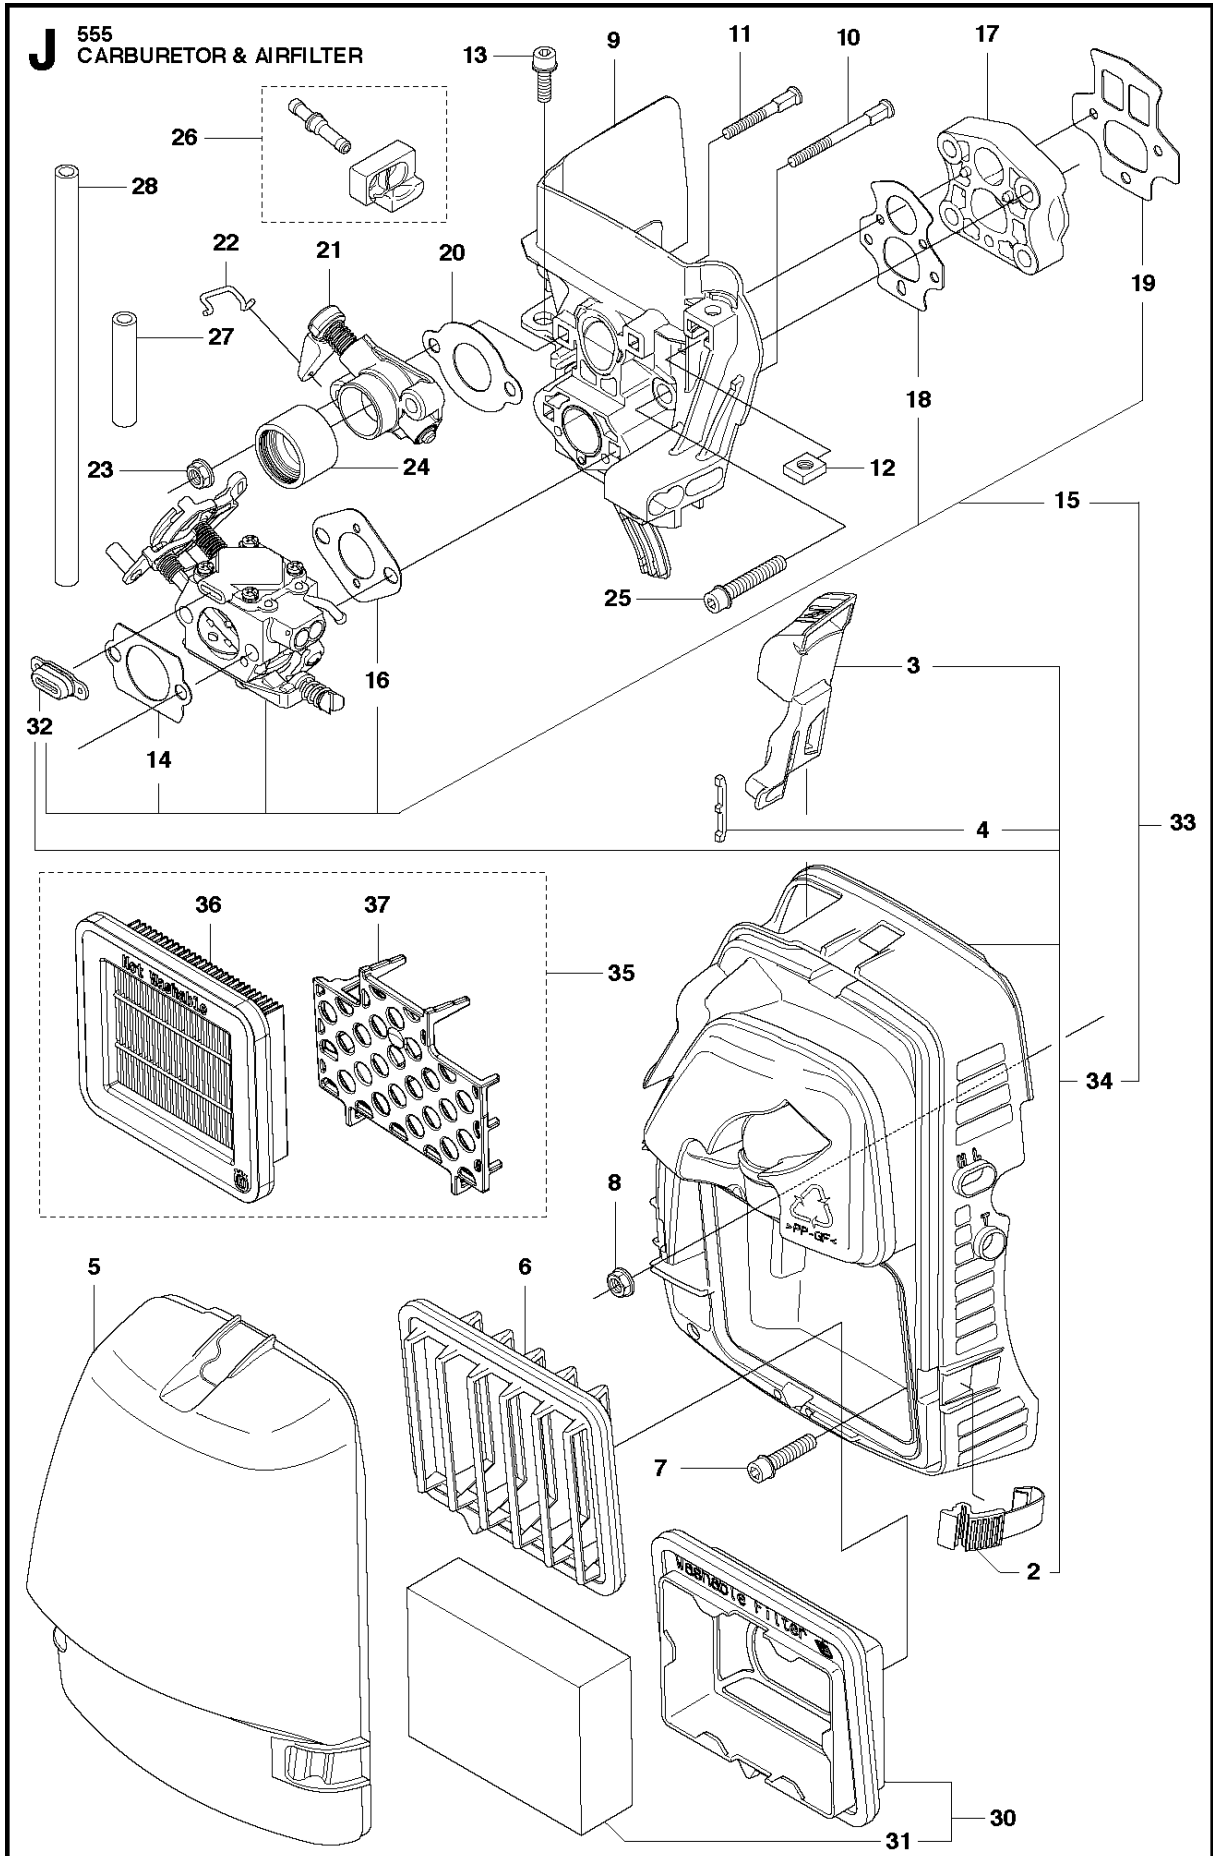

CARBURETOR & AIR FILTER

555 FRM

Ref	Part No	Description	Remark	QTY	KIT
2	503 74 01-02	SNAP LOCKING		3	34
3	537 35 26-01	CHOKE CONTROL		1	34
4	537 38 78-01	GROMMET		1	34
5	537 41 01-01	FILTER COVER		1	
6	537 41 08-01	FILTER	Nylon 80/32 Winter	1	
6	537 41 08-02	FILTER	Nylon 44/27	1	
7	503 20 07-76	SCREW IHSCFM		2	
8	731 71 14-51	HEXAGON NUT FLANGE		2	
9	537 35 04-01	INSULATION WALL		1	
10	503 98 81-01	SCREW		2	
11	503 98 81-04	SCREW		2	
12	503 22 65-04	SQUARE NUT		1	
13	503 20 07-76	SCREW IHSCFM		1	
14	544 42 99-01	GASKET		1	15
15	586 10 88-01	CARBURETTOR	s/n from 20130600067 -	1	
16	510 04 37-01	GASKET		1	15
17	544 04 33-01	MANIFOLD		1	
18	544 04 30-01	GASKET		1	15
19	544 04 31-01	GASKET		1	15
20	544 16 08-01	GASKET		1	
21	544 21 40-01	VALVE HOUSING		1	
22	544 84 78-01	LINK		1	
23	731 71 14-51	HEXAGON NUT FLANGE		2	
24	537 41 05-01	INLET PIPE		1	
25	503 20 07-80	SCREW IHSCFM		4	
26	544 16 15-01	GROMMET	Kit	1	
27	581 75 61-41	FUEL HOSE		1	
28	544 32 49-14	FUEL HOSE		1	
30	505 03 47-02	FILTER		1	
31	505 03 10-03	FILTER		1	30
32	577 96 93-01	SEALING PLUG	s/n from 20130600067 -	1	15, 34
32	579 62 01-01	SEALING PLUG	s/n up to - 20130600066	1	
33	586 15 40-01	CARBURETTOR KIT	s/n up to - 20130600066	1	15, 34
34	580 48 26-01	FILTER HOLDER		1	
35	596 32 49-01	AIR FILTER		1	
36	574 66 80-03	FILTER	Paper filter	1	
37	589 68 66-01	SUPPORT		1