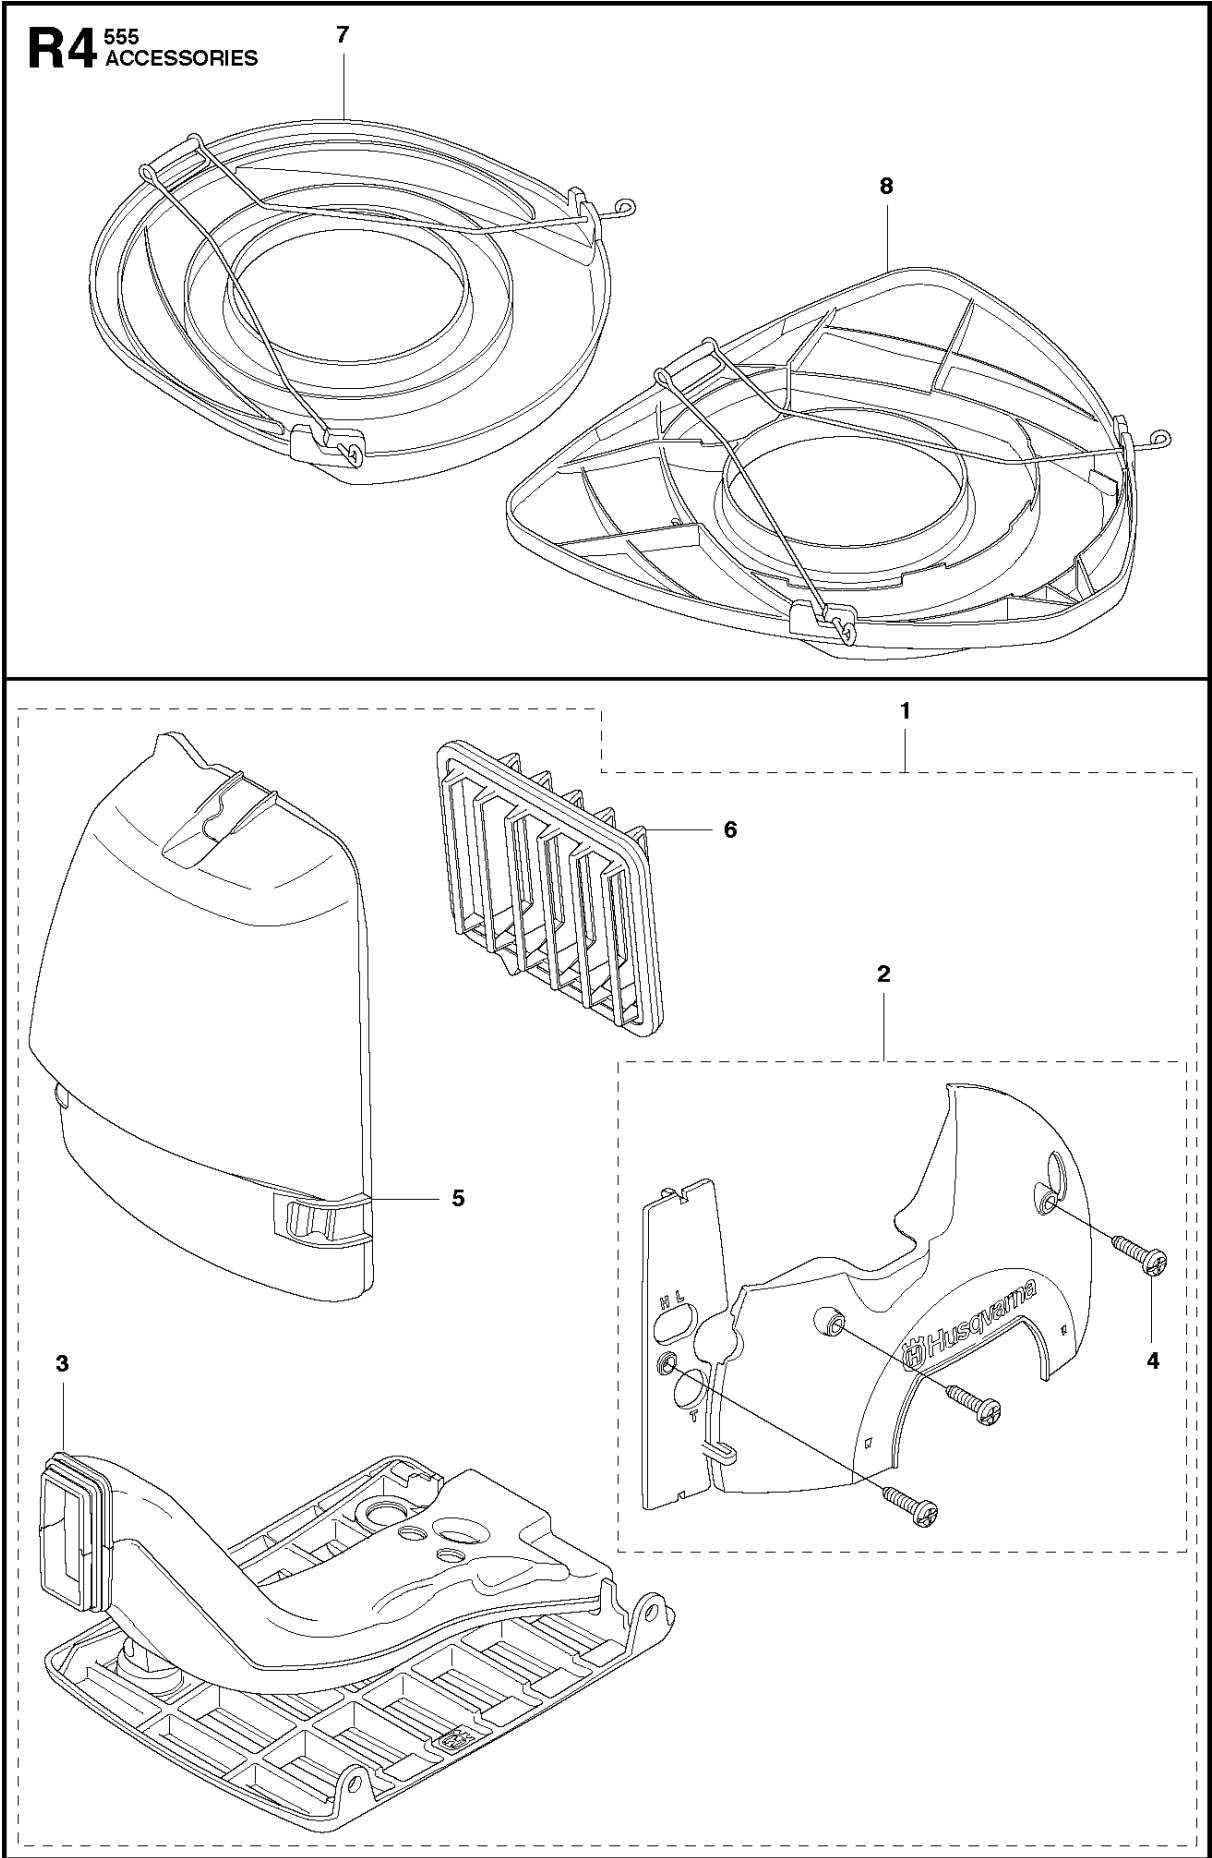

ACCESSORIES

555 FRM

Ref	Part No	Description	Remark	QTY	KIT
1	502 43 58-01	WINTER KIT	Winter kit Incl. Pos. 2-6	1	
2	544 95 28-02	WINTER COVER		1	1
3	537 35 10-01	AIR DUCT		1	1
4	503 21 07-16	SCREW IHSCT		1	1
5	544 87 02-01	COVER		1	1
6	537 41 08-01	FILTER		1	1
7	537 31 29-01	TRANSPORT GUARD		1	
8	544 35 91-01	TRANSPORT GUARD		1