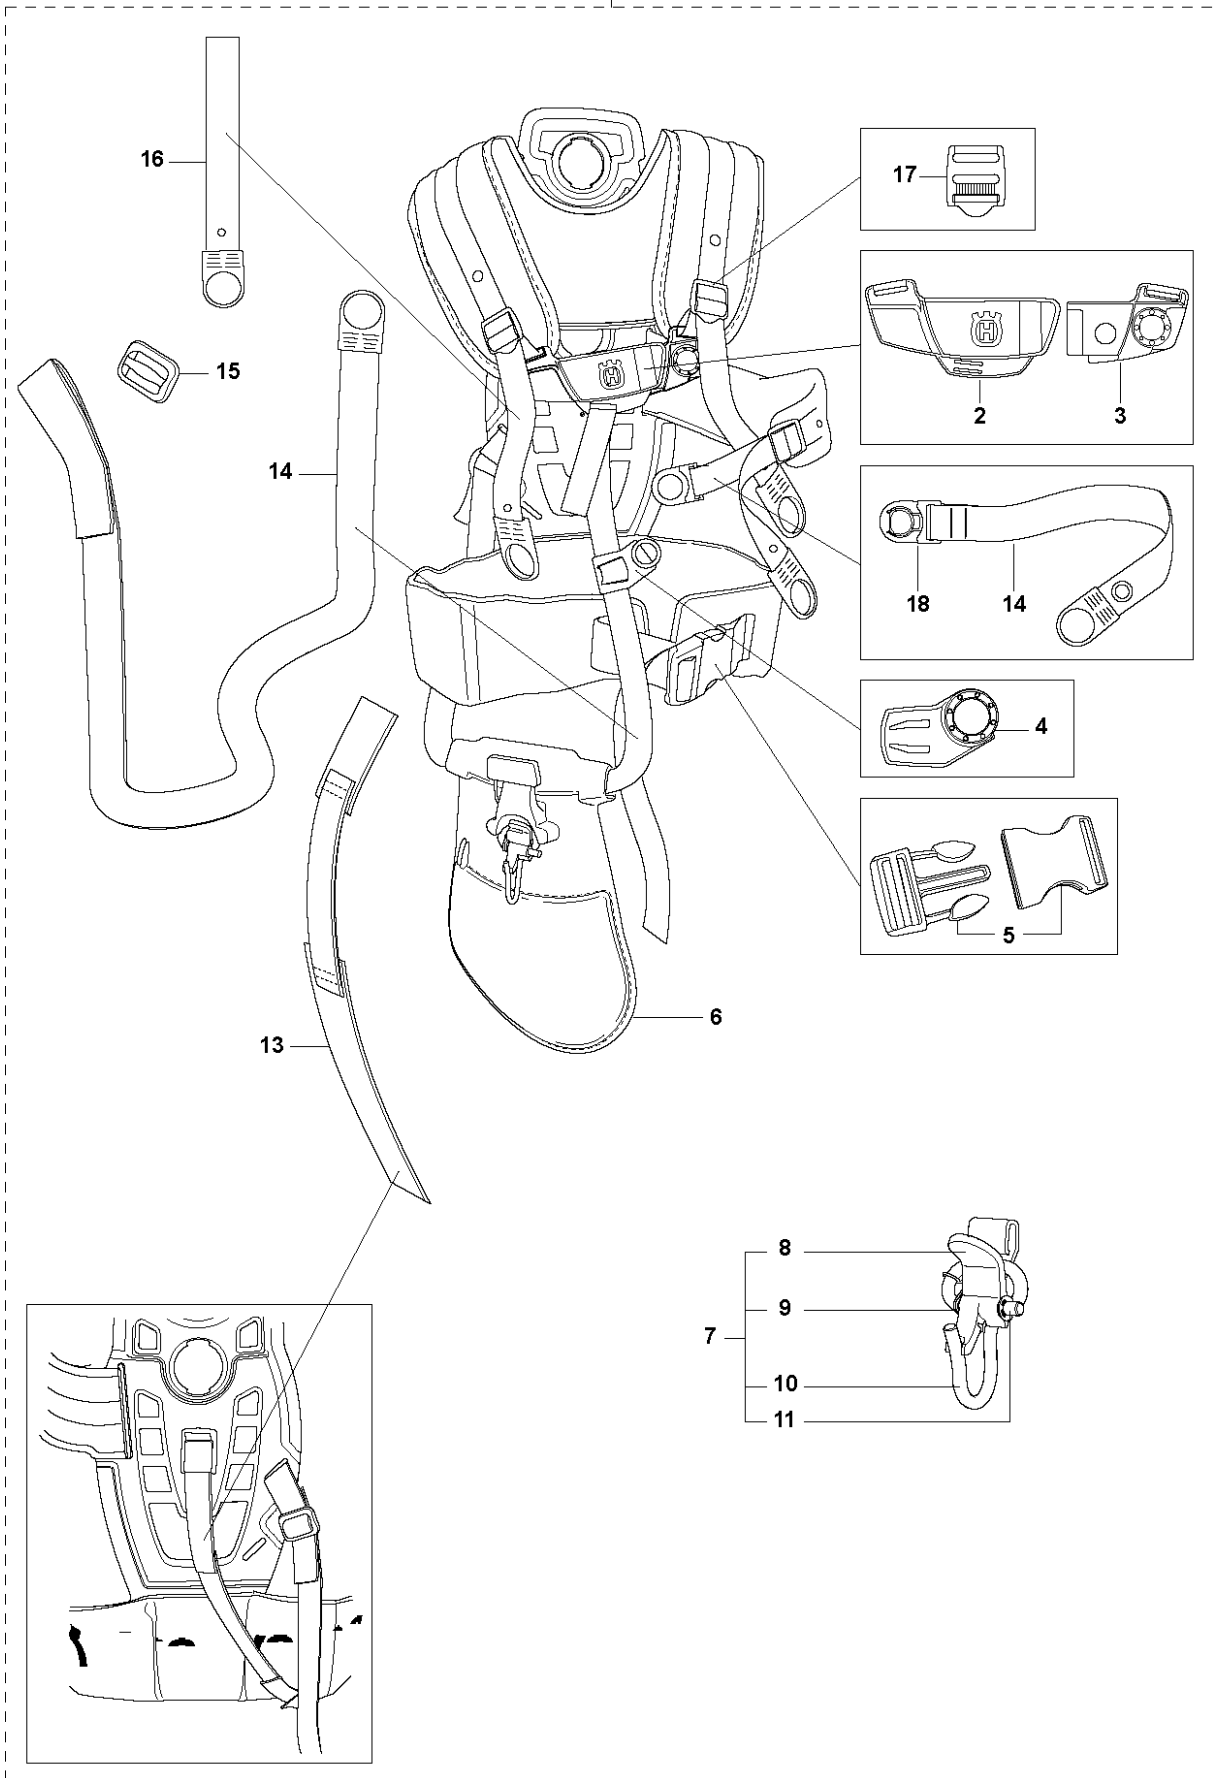

S BALANCE XT
HARNES

1

HARNES

555 FRM

Ref	Part No	Description	Remark	QTY	KIT
1	505 20 42-01	HARNES	Incl. Pos. 2-18	1	
2	504 54 52-01	BUCKLE		1	1
3	504 54 51-01	BUCKLE		1	1
4	504 63 75-01	SNAP LOCKING		1	1
5	537 33 15-01	BUCKLE		1	1
6	544 90 17-01	HIP PAD		1	1
7	544 96 07-02	WELT HOOK	Incl. Pos. 8-11	1	1
8	502 02 30-02	LOCK		1	1,7
9	586 34 10-01	SPRING		1	1,7
10	502 02 29-02	HOOK		1	1,7
11	735 31 09-20	E-CLIP		1	1,7
13	537 15 35-01	STRAP		1	1
14	503 99 61-04	BAND		1	1
15	537 11 35-01	RETAINER		1	1
16	503 99 61-07	BAND		2	1
17	505 44 46-01	BUCKLE		3	1
18	504 63 74-01	SNAP LOCKING		1	1