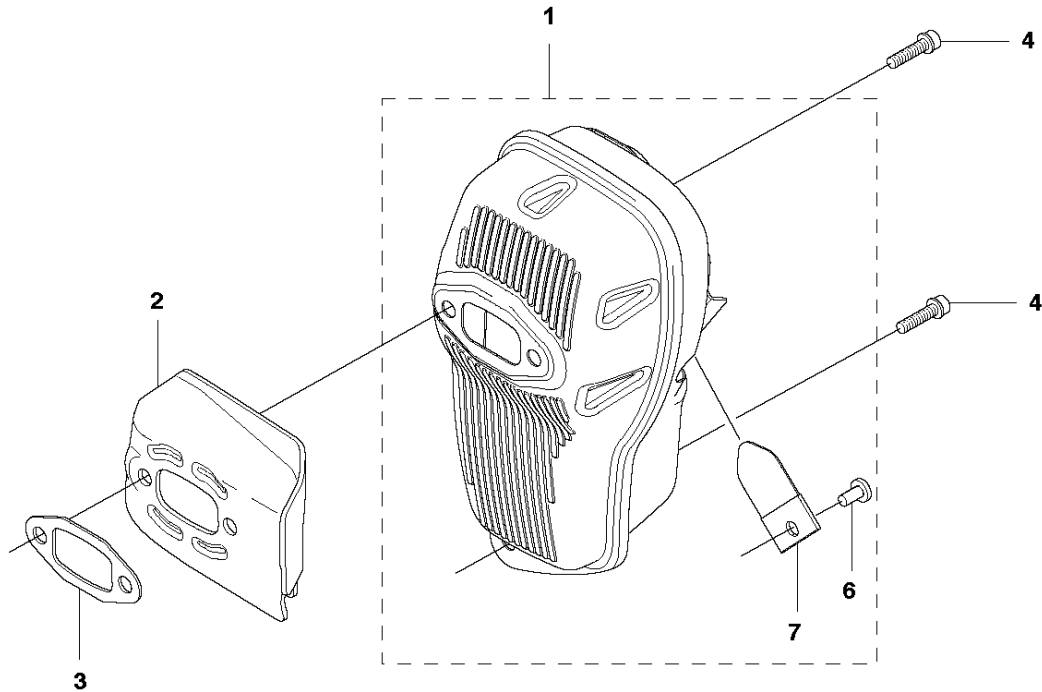

H 555
MUFFLER

MUFFLER

555 FRM

Ref	Part No	Description	Remark	QTY	KIT
1	537 36 03-01	MUFFLER ASSY	Mesh	1	
2	537 34 57-01	PLATE		1	
3	503 82 11-01	GASKET		1	
4	503 20 02-20	SCREW IHSCFM		3	
5	504 03 79-01	MUFFLER	Pipe	1	
6	724 12 87-59	SCREW CRPANM		1	1
7	537 35 46-01	SPARK ARRESTOR SCREE		1	1