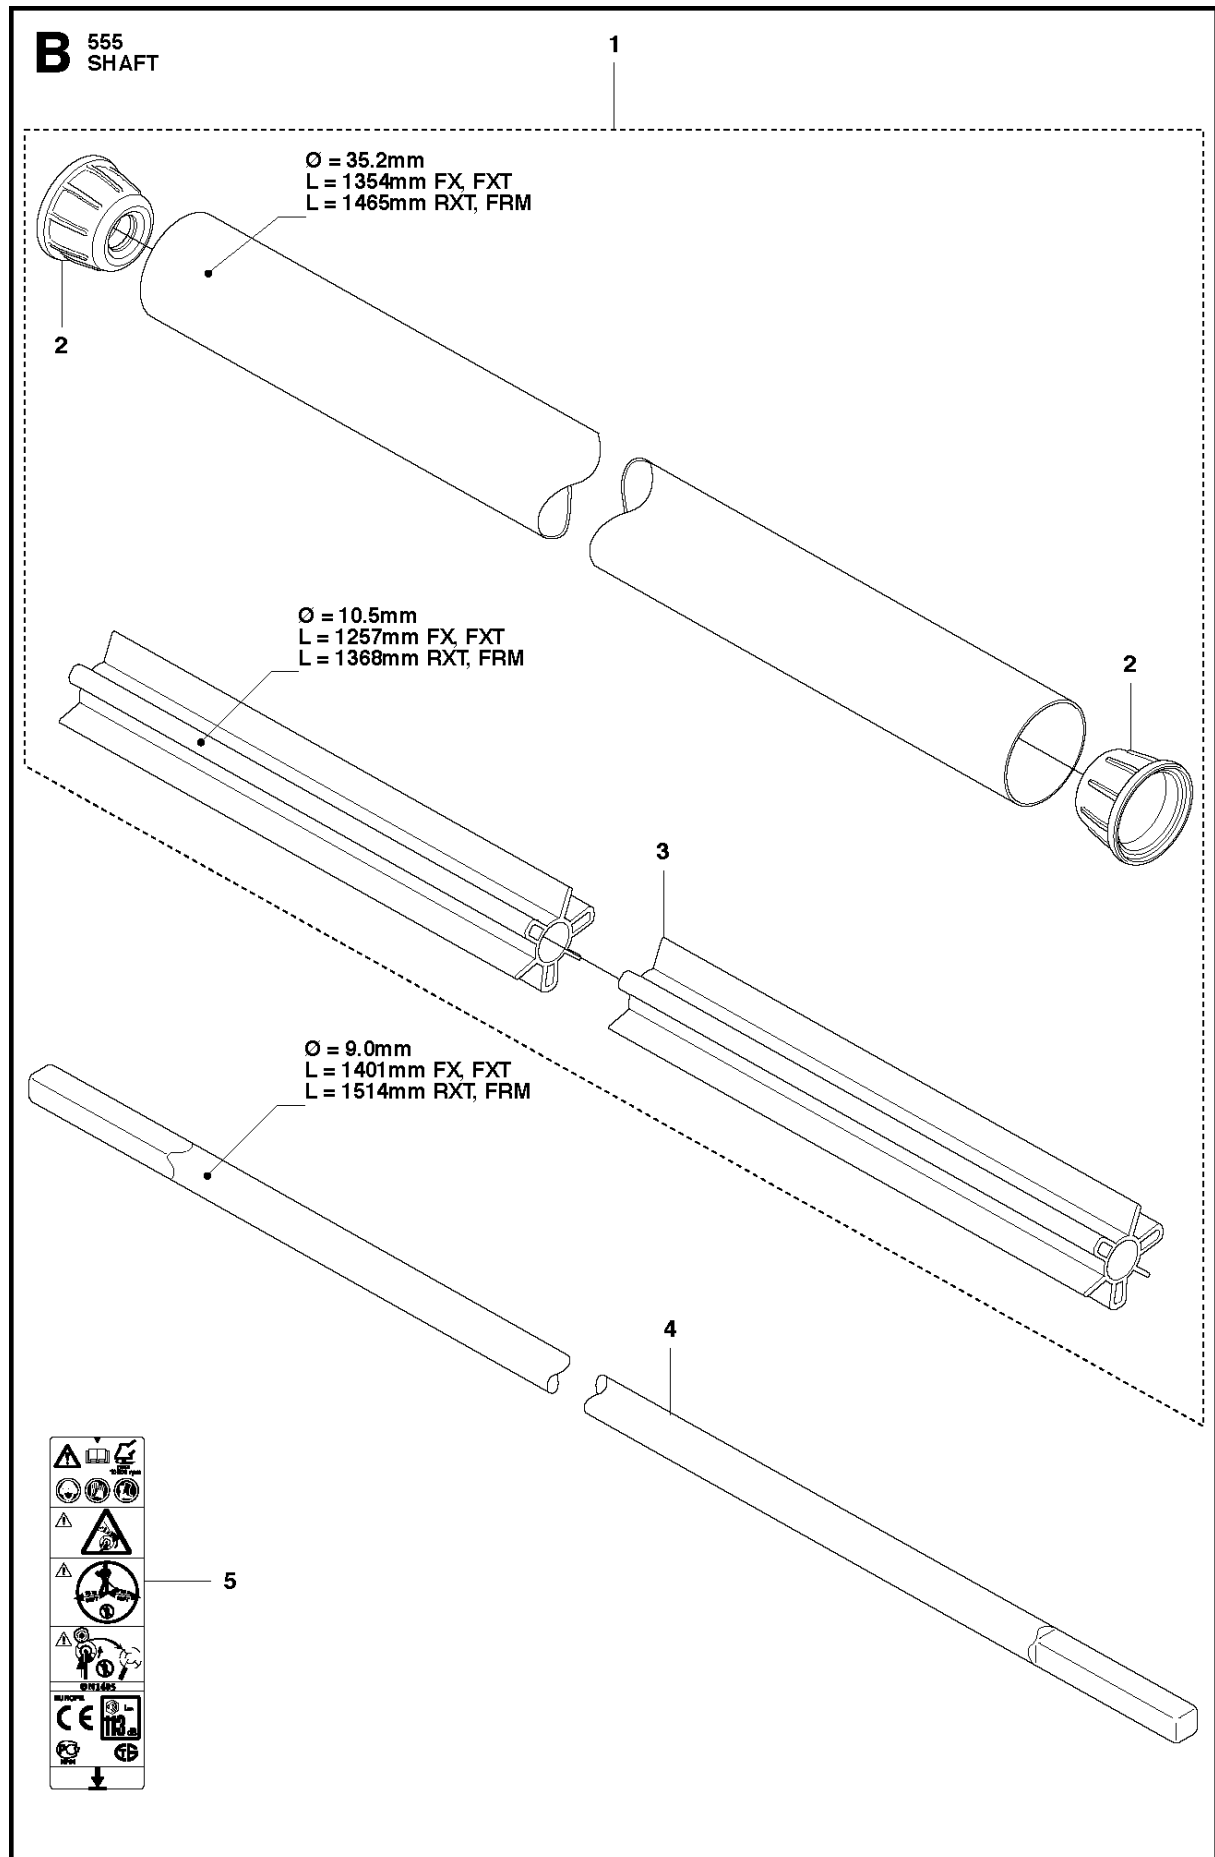

## BEVEL GEAR

555 FRM

Ref	Part No	Description	Remark	QTY	KIT
1	537 42 84-07	BEVEL GEAR	Incl. Pos. 2-13	1	
2	537 42 85-01	GEAR HOUSING		1	1
3	738 21 01-10	BALL BEARING		1	1
4	503 25 25-01	BALL BEARING		1	1
5	735 31 33-10	CIRCLIP		1	1
6	503 25 18-01	BEARING		1	1
7	735 31 17-00	CIRCLIP		1	1
8	735 31 31-10	CIRCLIP		1	1
9	502 43 46-01	GEAR WHEEL KIT	Kit	1	1
10	503 20 15-01	SCREW IHHM		1	1
11	725 53 72-65	SCREW IHSCM		2	1
12	501 36 59-01	ATTACHMENT PLATE		1	1
13	503 20 07-76	SCREW IHSCFM		1	1
14	537 18 95-01	SCREW		1	
15	537 35 14-02	DRIVER	Incl. Pos. 16	1	
16	537 24 03-01	GRASS SEALING		1	15
19	574 40 44-01	LOCKING NUT		1	1

## SUSPENSION

555 FRM

Ref	Part No	Description	Remark	QTY	KIT
1	581 97 88-01	SUSPENSION	FX, FXT	1	
1	581 97 88-03	SUSPENSION	FRM	1	
2	544 37 83-01	RETAINER		1	
3	544 37 85-01	COVER		1	
4	506 06 88-01	SPRING		1	
5	544 36 77-01	PARALLEL PIN		1	
6	544 23 09-01	ANTIVIBRATION ELEMENT		2	
7	503 20 07-74	SCREW IHSCFM		3	
8	725 53 72-65	SCREW IHSCM		1	
9	502 19 71-01	SQUARE NUT		1	
10	503 85 73-02	COVER		1	
11	504 02 38-01	LOOP	Incl. Pos. 12-19	1	
12	537 39 57-01	BAND		1	11
13	537 20 18-03	LOOP		1	11
14	537 42 74-01	GUIDE RAIL		1	11
15	537 42 70-01	LEVER		1	11
16	537 42 73-01	NUT		1	11
17	544 25 07-01	WEAR PROTECTION		1	11
18	503 20 07-25	SCREW IHSCFM		1	11
19	503 23 00-11	WASHER		1	11
20	586 20 27-03	WEAR PROTECTION		1	