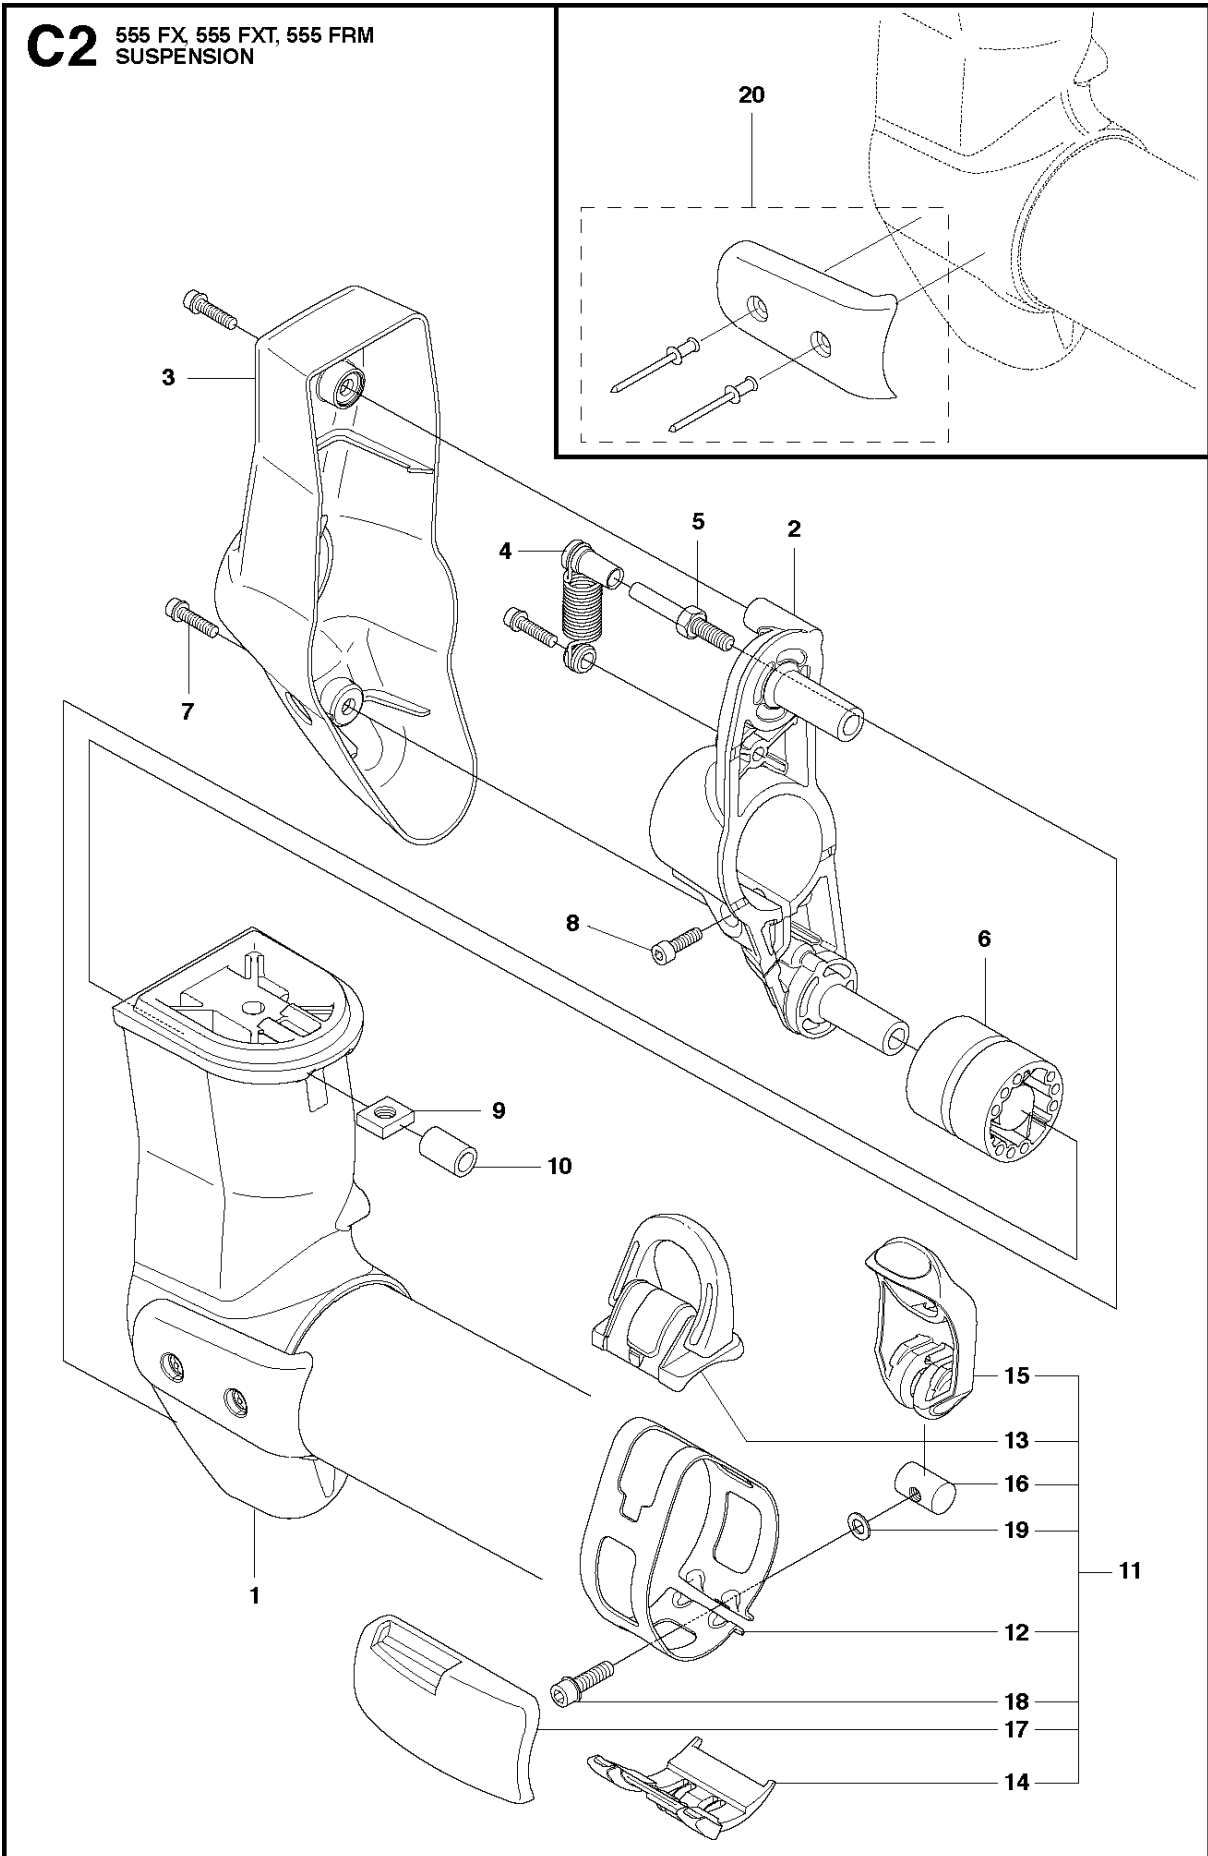

## BEVEL GEAR

555 FRM

Ref	Part No	Description	Remark	QTY	KIT
1	537 42 84-07	BEVEL GEAR	Incl. Pos. 2-13	1	
2	537 42 85-01	GEAR HOUSING		1	1
3	738 21 01-10	BALL BEARING		1	1
4	503 25 25-01	BALL BEARING		1	1
5	735 31 33-10	CIRCLIP		1	1
6	503 25 18-01	BEARING		1	1
7	735 31 17-00	CIRCLIP		1	1
8	735 31 31-10	CIRCLIP		1	1
9	502 43 46-01	GEAR WHEEL KIT	Kit	1	1
10	503 20 15-01	SCREW IHHM		1	1
11	725 53 72-65	SCREW IHSCM		2	1
12	501 36 59-01	ATTACHMENT PLATE		1	1
13	503 20 07-76	SCREW IHSCFM		1	1
14	537 18 95-01	SCREW		1	
15	537 35 14-02	DRIVER	Incl. Pos. 16	1	
16	537 24 03-01	GRASS SEALING		1	15
19	574 40 44-01	LOCKING NUT		1	1

## SUSPENSION

555 FRM

Ref	Part No	Description	Remark	QTY	KIT
1	581 97 88-01	SUSPENSION	FX, FXT	1	
1	581 97 88-03	SUSPENSION	FRM	1	
2	544 37 83-01	RETAINER		1	
3	544 37 85-01	COVER		1	
4	506 06 88-01	SPRING		1	
5	544 36 77-01	PARALLEL PIN		1	
6	544 23 09-01	ANTIVIBRATION ELEMENT		2	
7	503 20 07-74	SCREW IHSCFM		3	
8	725 53 72-65	SCREW IHSCM		1	
9	502 19 71-01	SQUARE NUT		1	
10	503 85 73-02	COVER		1	
11	504 02 38-01	LOOP	Incl. Pos. 12-19	1	
12	537 39 57-01	BAND		1	11
13	537 20 18-03	LOOP		1	11
14	537 42 74-01	GUIDE RAIL		1	11
15	537 42 70-01	LEVER		1	11
16	537 42 73-01	NUT		1	11
17	544 25 07-01	WEAR PROTECTION		1	11
18	503 20 07-25	SCREW IHSCFM		1	11
19	503 23 00-11	WASHER		1	11
20	586 20 27-03	WEAR PROTECTION		1	