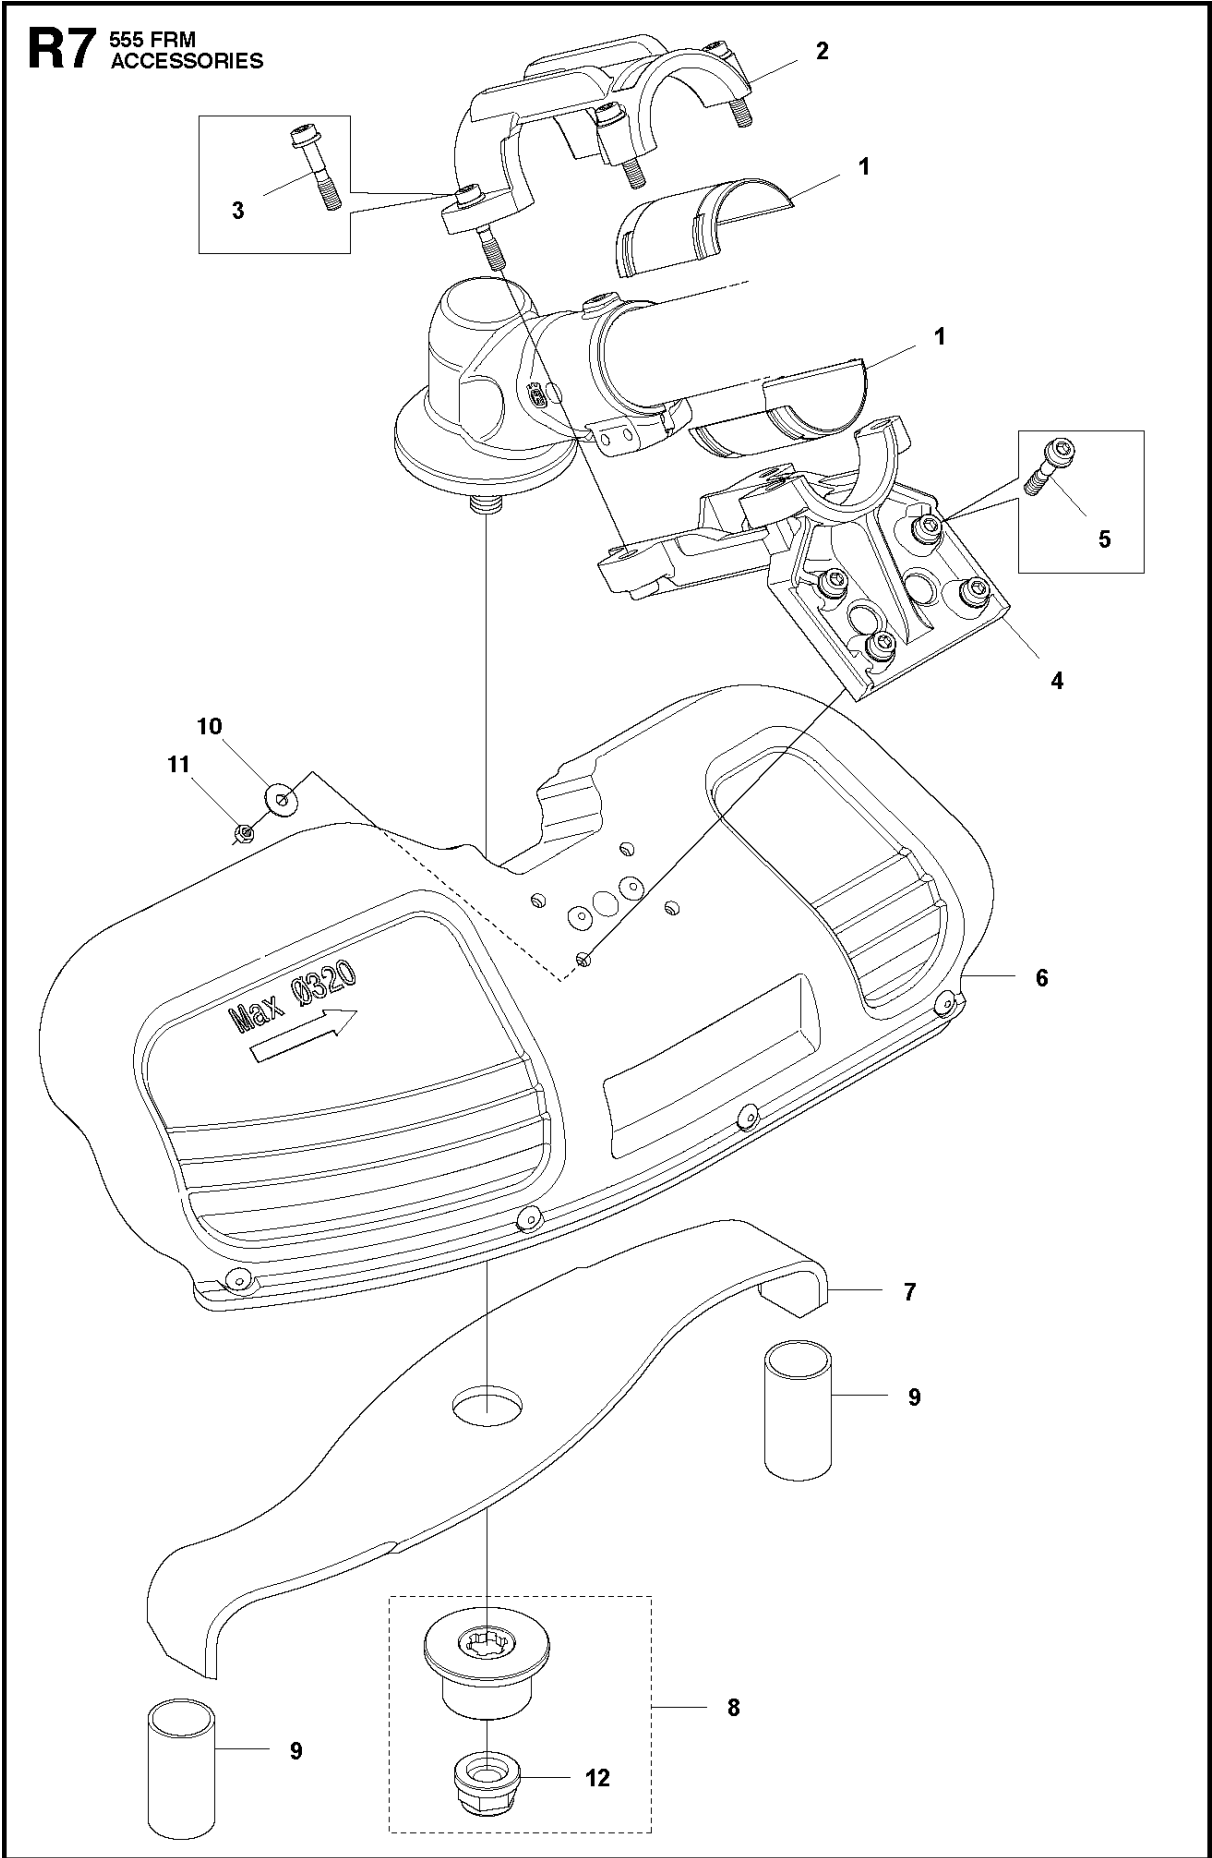

ACCESSORIES

555 FRM

Ref	Part No	Description	Remark	QTY	KIT
1	505 12 17-01	BUSHING		2	
2	501 32 14-01	CLAMP	Spare part incl. Screws Pos. 3	1	
3	573 99 43-04	SCREW IHSCFMO	Captive Screw M5	4	2
4	501 32 17-01	BRACKET	Spare part incl. Screws Pos. 5	1	
5	573 99 43-04	SCREW IHSCFMO	Captive Screw M5	4	4
6	544 02 65-02	BLADE GUARD		1	
7	589 69 56-01	BLADE		1	
8	593 66 59-01	SUPPORT FLANGE		1	
9	537 19 49-01	TRANSPORT GUARD		2	
10	734 11 47-41	WASHER		4	
11	732 21 14-01	LOCK NUT		4	
12	584 13 55-01	NUT		1	8