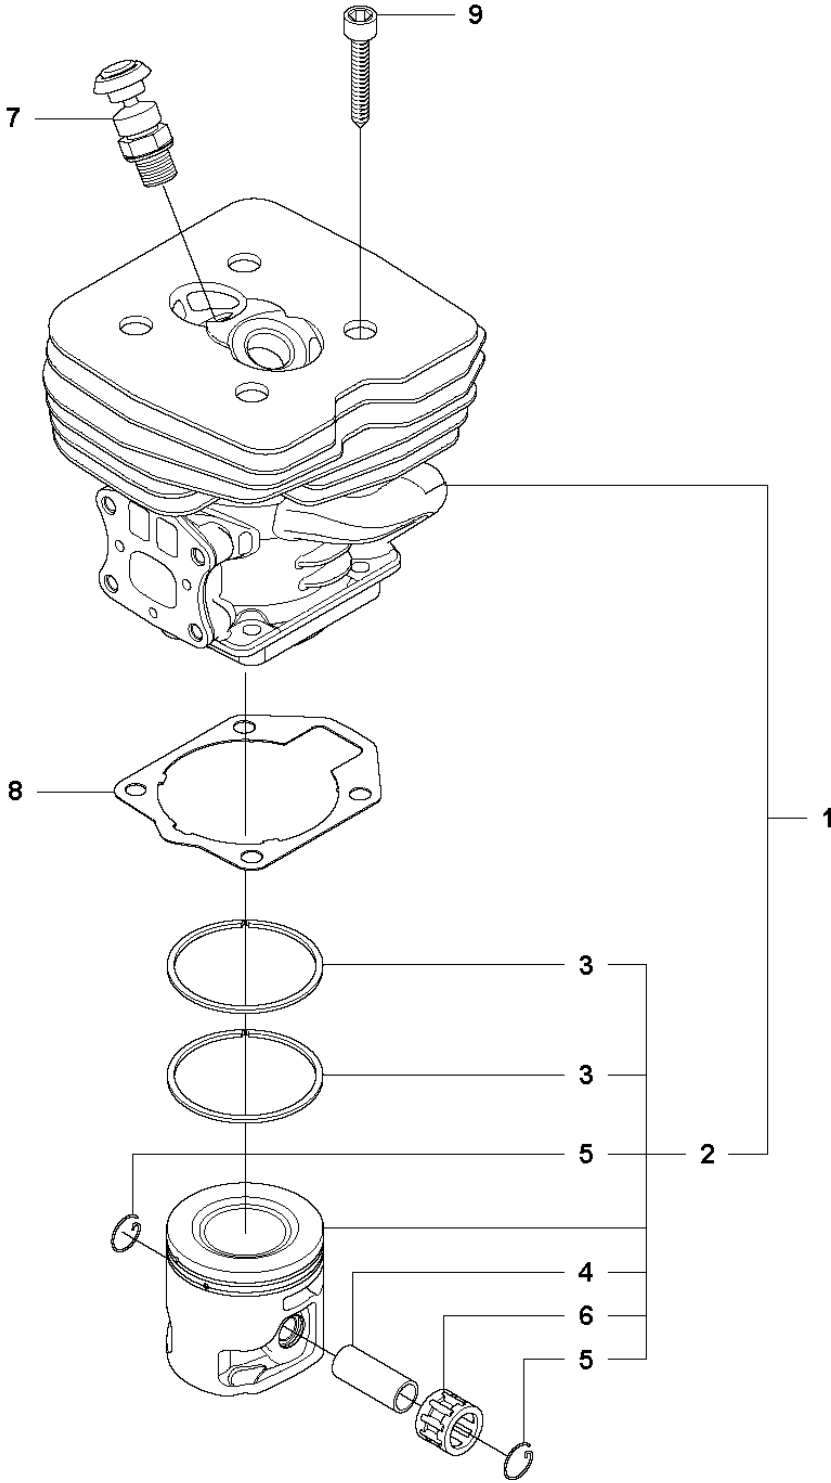

M 555
CYLINDER & PISTON

CYLINDER PISTON

555 FRM

Ref	Part No	Description	Remark	QTY	KIT
1	544 98 60-02	CYLINDER ASSY	Incl. Pos. 2-6	1	
2	576 95 48-01	PISTON ASSY	Incl. Pos. 3-6	1	1
3	502 65 39-01	PISTON RING		2	1, 2
4	505 49 57-01	PISTON PIN		1	1, 2
5	505 49 58-01	CIRCLIP		2	1, 2
6	501 45 16-01	NEEDLE BEARING		1	1, 2
7	544 20 00-01	DECOMPRESSION VALVE		1	
8	537 34 68-01	GASKET		1	
9	725 53 33-55	SCREW IHSCM		4