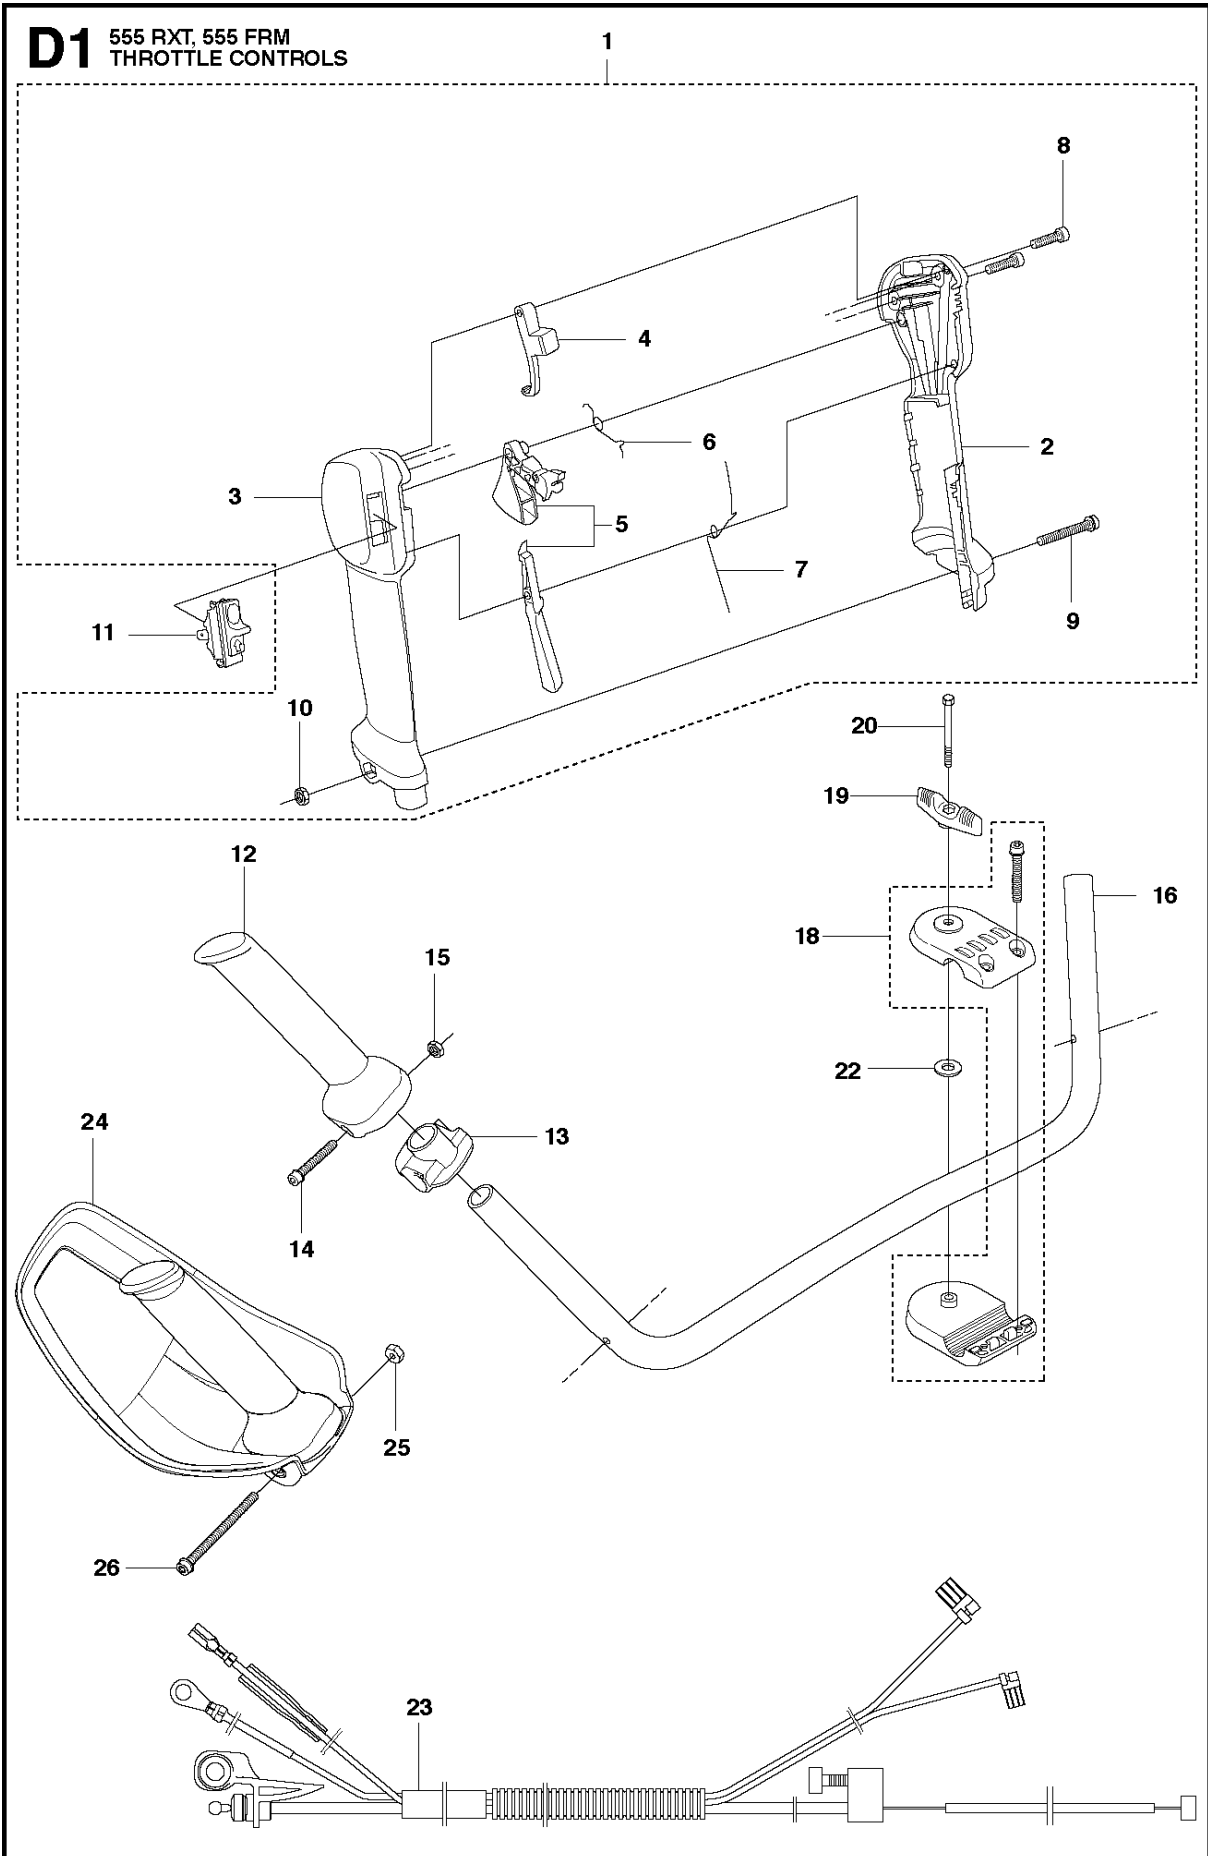

## BEVEL GEAR

555 FRM

Ref	Part No	Description	Remark	QTY	KIT
1	537 42 84-07	BEVEL GEAR	Incl. Pos. 2-13	1	
2	537 42 85-01	GEAR HOUSING		1	1
3	738 21 01-10	BALL BEARING		1	1
4	503 25 25-01	BALL BEARING		1	1
5	735 31 33-10	CIRCLIP		1	1
6	503 25 18-01	BEARING		1	1
7	735 31 17-00	CIRCLIP		1	1
8	735 31 31-10	CIRCLIP		1	1
9	502 43 46-01	GEAR WHEEL KIT	Kit	1	1
10	503 20 15-01	SCREW IHHM		1	1
11	725 53 72-65	SCREW IHSCM		2	1
12	501 36 59-01	ATTACHMENT PLATE		1	1
13	503 20 07-76	SCREW IHSCFM		1	1
14	537 18 95-01	SCREW		1	
15	537 35 14-02	DRIVER	Incl. Pos. 16	1	
16	537 24 03-01	GRASS SEALING		1	15
19	574 40 44-01	LOCKING NUT		1	1

## SUSPENSION

555 FRM

Ref	Part No	Description	Remark	QTY	KIT
1	581 97 88-01	SUSPENSION	FX, FXT	1	
1	581 97 88-03	SUSPENSION	FRM	1	
2	544 37 83-01	RETAINER		1	
3	544 37 85-01	COVER		1	
4	506 06 88-01	SPRING		1	
5	544 36 77-01	PARALLEL PIN		1	
6	544 23 09-01	ANTIVIBRATION ELEMENT		2	
7	503 20 07-74	SCREW IHSCFM		3	
8	725 53 72-65	SCREW IHSCM		1	
9	502 19 71-01	SQUARE NUT		1	
10	503 85 73-02	COVER		1	
11	504 02 38-01	LOOP	Incl. Pos. 12-19	1	
12	537 39 57-01	BAND		1	11
13	537 20 18-03	LOOP		1	11
14	537 42 74-01	GUIDE RAIL		1	11
15	537 42 70-01	LEVER		1	11
16	537 42 73-01	NUT		1	11
17	544 25 07-01	WEAR PROTECTION		1	11
18	503 20 07-25	SCREW IHSCFM		1	11
19	503 23 00-11	WASHER		1	11
20	586 20 27-03	WEAR PROTECTION		1	