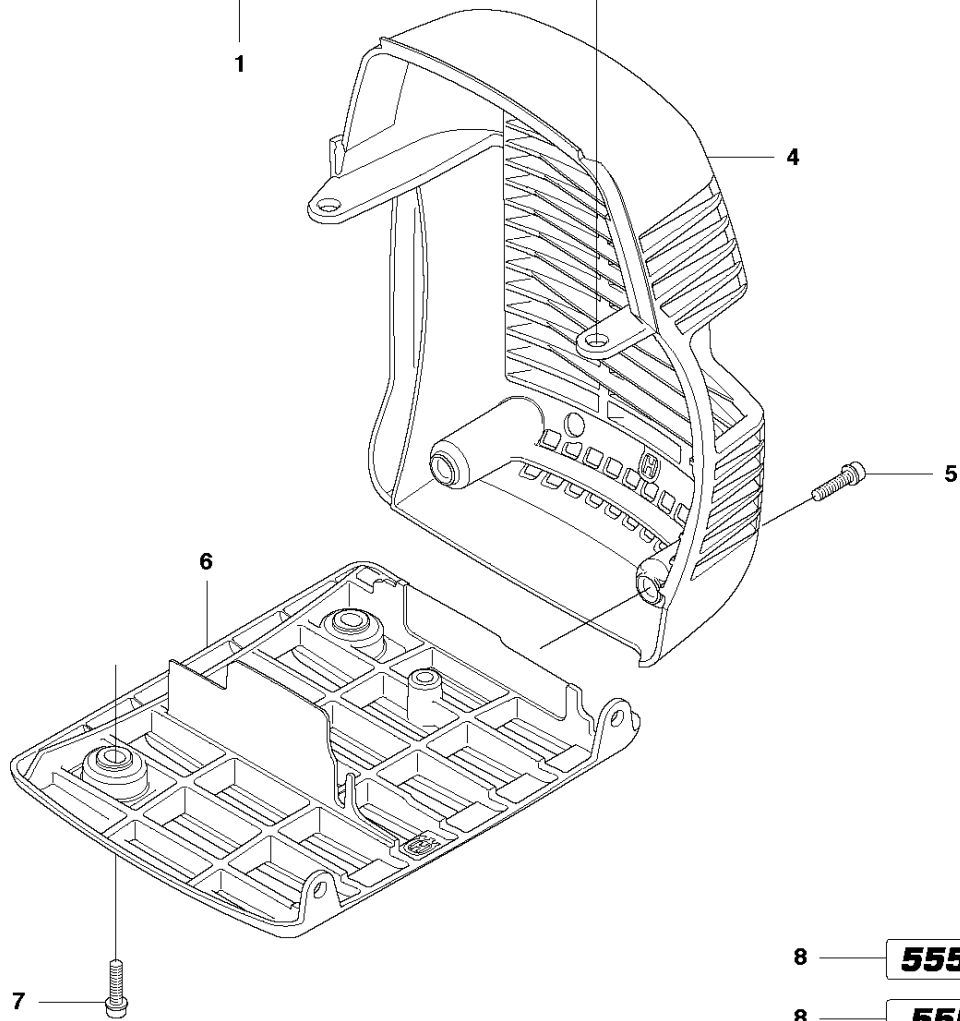

G 555
CYLINDER COVER

- 8 — **555 FXT**
- 8 — **555 FX**
- 8 — **555 RXT**
- 8 — **555 FRM**

CYLINDER COVER

555 FRM

Ref	Part No	Description	Remark	QTY	KIT
1	575 51 14-01	CYLINDER COVER ASSY	Spare part incl. Screws Pos. 2-3	1	
2	573 99 43-04	SCREW IHSCFMO	Captive Screw M5	3	1
3	573 99 43-01	SCREW IHSCFMO	Captive Screw M5	1	1
4	544 08 43-01	HEAT PROTECTOR		1	
5	503 20 07-76	SCREW IHSCFM		2	
6	505 49 26-01	PROTECTIVE COVER		1	
7	503 20 07-76	SCREW IHSCFM		2	
8	576 99 86-06	LABEL	FXT	1	
8	576 99 86-07	LABEL	FX	1	
8	576 99 86-08	LABEL	RXT	1	
8	576 99 86-09	LABEL	FRM	1