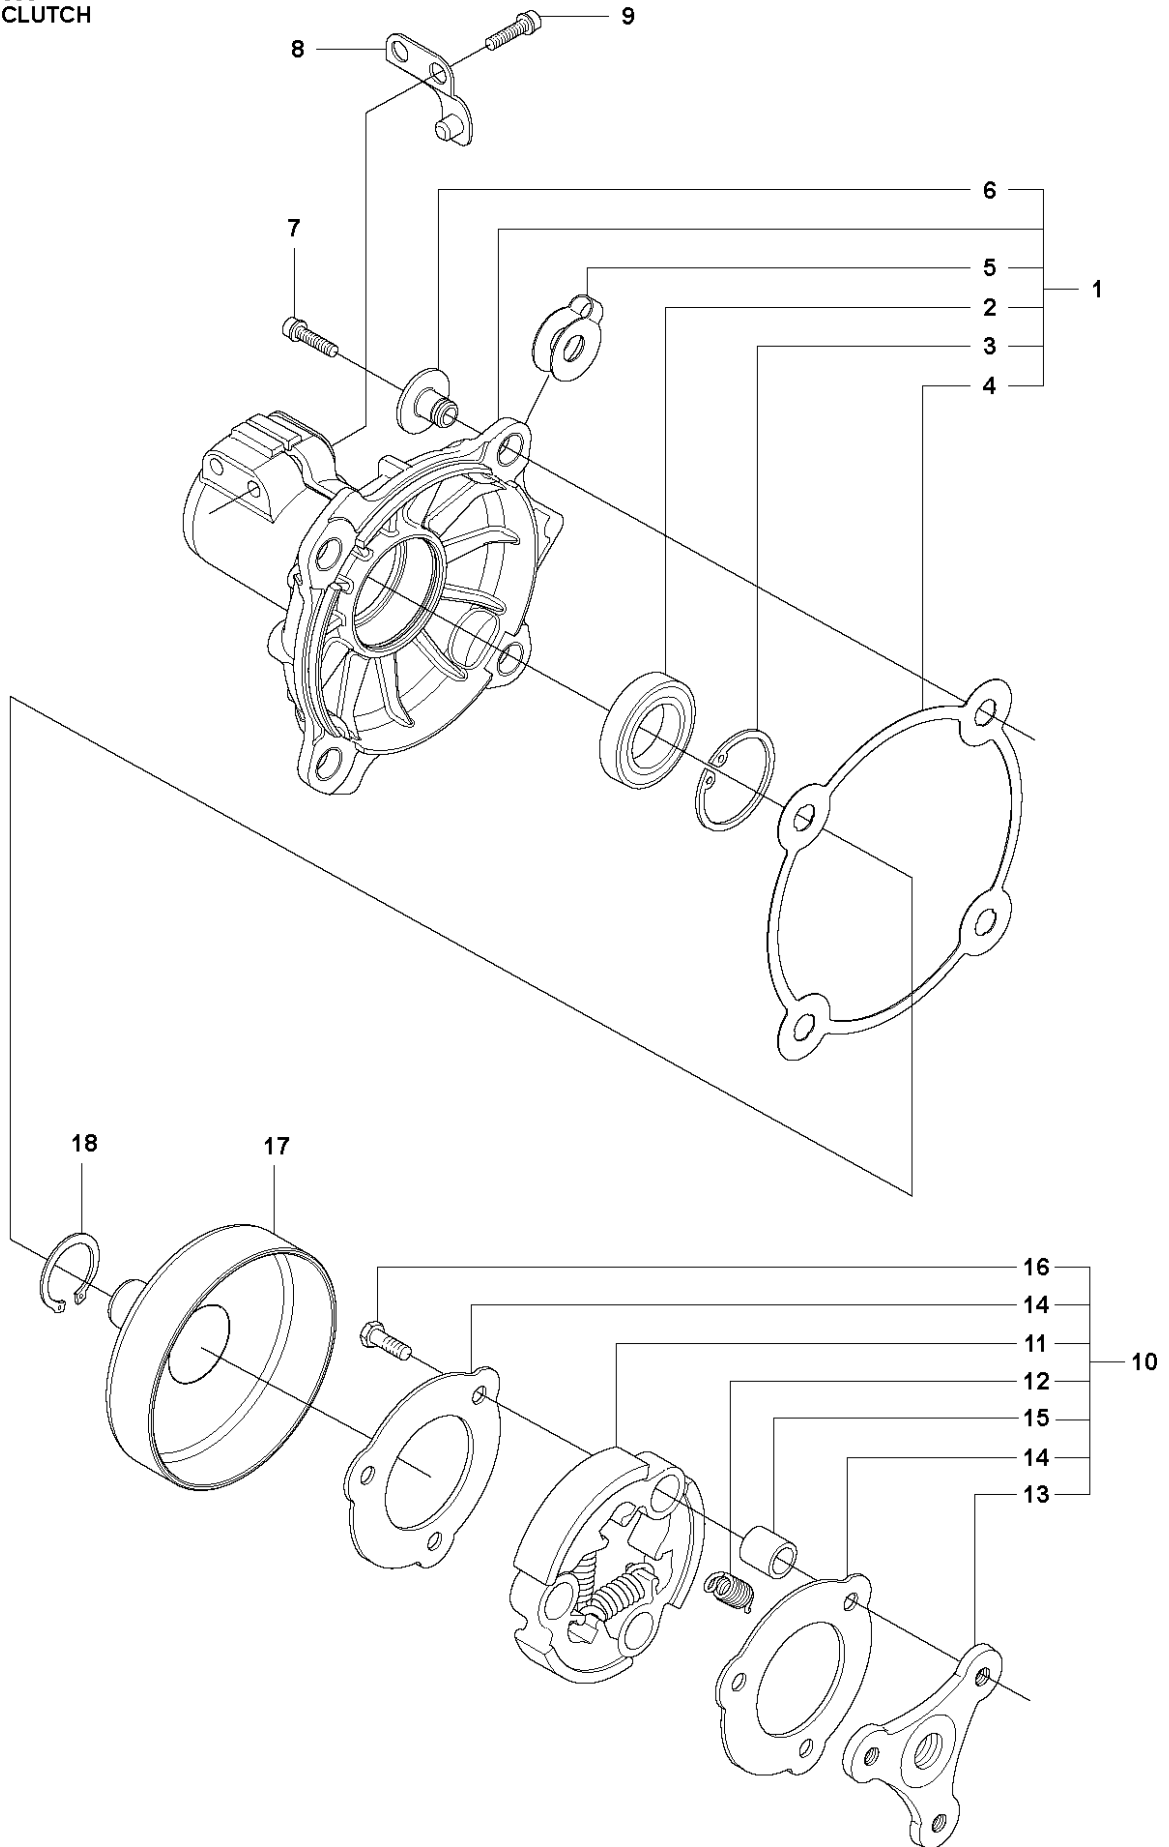

F 555
CLUTCH

CLUTCH

555 FRM

Ref	Part No	Description	Remark	QTY KIT	
1	502 49 35-06	CLUTCH COVER ASSY	Incl. pos 2-6	1	
2	738 22 02-19	BALL BEARING		1	1
3	735 31 33-10	CIRCLIP		1	1
4	544 90 81-01	WASHER		1	1
5	544 09 36-02	SPRING PLATE		4	1
6	544 09 35-01	SPACING SLEEVE		4	1
7	503 20 07-78	SCREW IHSCFM		4	
8	544 29 48-01	LOCKING PLATE		1	
9	725 53 72-65	SCREW IHSCM		2	
10	579 16 40-02	CLUTCH ASSY	Incl. Pos. 11-16	1	
11	537 40 37-01	CLUTCH SHOE	1 clutch shoe only	1	10
12	578 76 94-01	CLUTCH SPRING	Ø 1.8 mm	1	10
13	537 40 36-01	CLUTCH HUB		1	10
14	544 89 28-01	WASHER		2	10
15	537 13 54-01	BEARING BUSH		3	10
16	503 20 18-02	SCREW EHHM		3	10
17	586 55 33-02	CLUTCH DRUM ASSY		1	
18	735 31 17-00	CIRCLIP		1