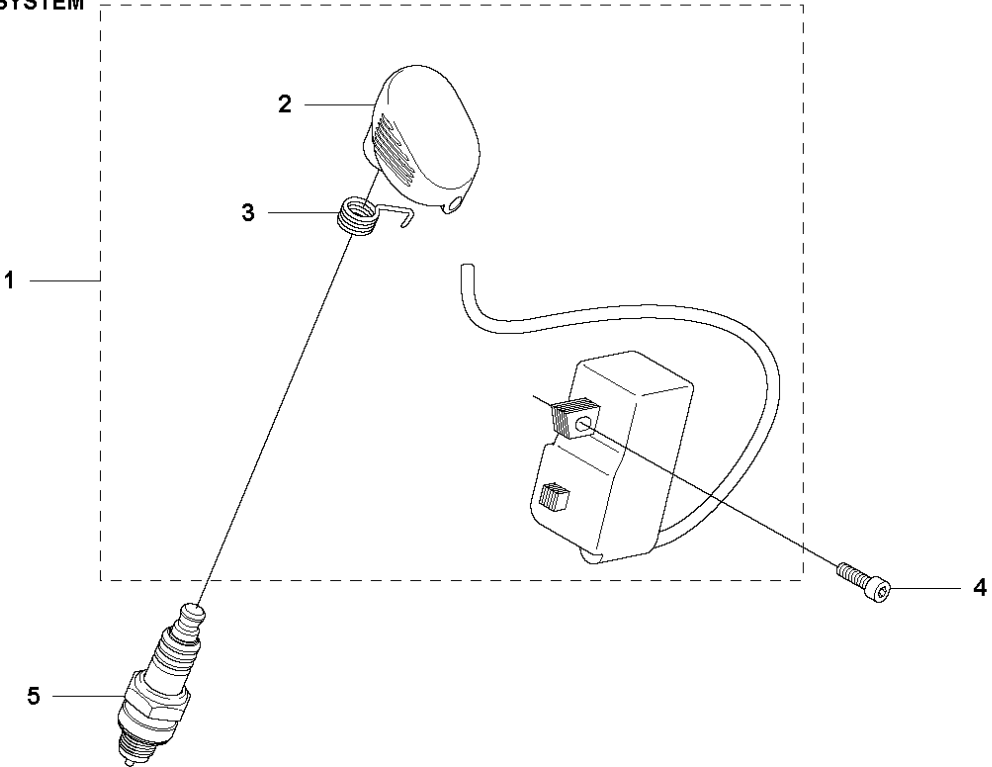

L 555
IGNITION SYSTEM

IGNITION SYSTEM

555 FRM

Ref	Part No	Description	Remark	QTY	KIT
1	504 70 87-01	IGNITION MODULE	Pos. 2-3	1	
2	537 41 22-01	SPARK PLUG CAP		1	1
3	501 48 56-01	CONTACT SPRING		1	1
4	503 20 25-16	SCREW IHSCM		2	
5	503 23 51-11	SPARK PLUG	NGK BPMR7A	1	
6	537 24 05-01	FLYWHEEL ASSY	RXT, FX, FRM Incl. Pos. 7-10	1	
6	537 24 05-02	FLYWHEEL ASSY	FXT Incl. Pos. 7-10	1	
7	503 81 24-01	STARTER PAWL		2	6
8	503 81 29-01	SPRING		2	6
9	501 81 99-03	SCREW		2	6
10	503 23 00-42	WASHER		2	6
11	503 22 04-01	NUT		1	
12	537 25 63-02	GENERATOR STATOR	FXT	1	
13	544 44 43-01	SCREW IH SCT	FXT	2