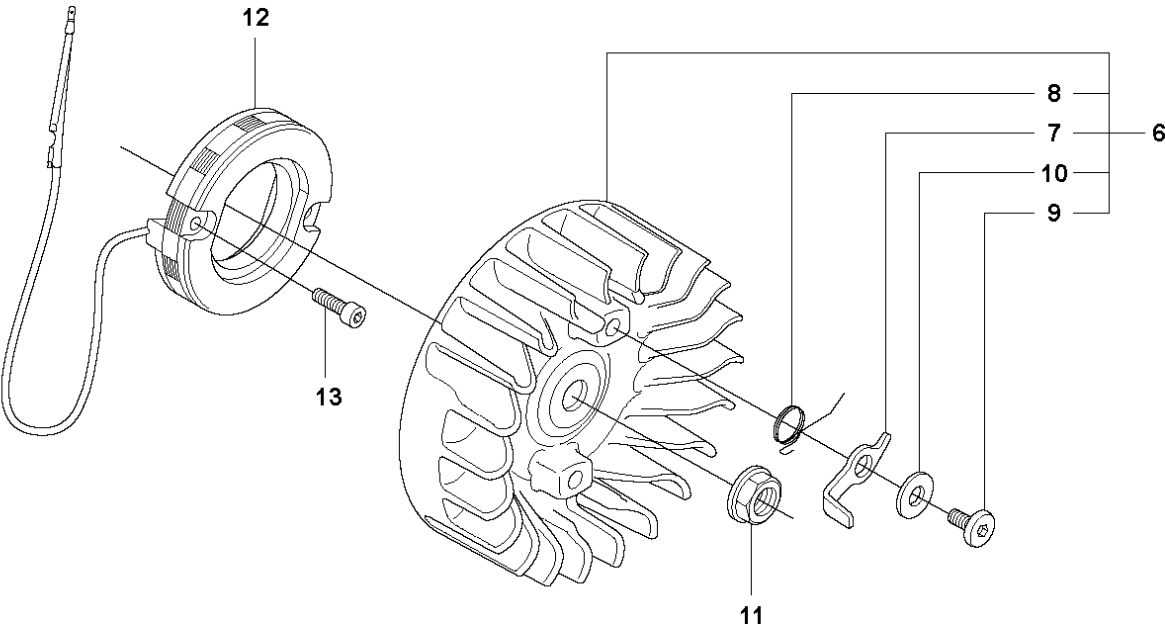

L 555
IGNITION SYSTEM

IGNITION SYSTEM

555 FRM

Ref	Part No	Description	Remark	QTY	KIT
1	504 70 87-01	IGNITION MODULE	Pos. 2-3	1	
2	537 41 22-01	SPARK PLUG CAP		1	1
3	501 48 56-01	CONTACT SPRING		1	1
4	503 20 25-16	SCREW IHSCM		2	
5	503 23 51-11	SPARK PLUG	NGK BPMR7A	1	
6	537 24 05-01	FLYWHEEL ASSY	RXT, FX, FRM Incl. Pos. 7-10	1	
6	537 24 05-02	FLYWHEEL ASSY	FXT Incl. Pos. 7-10	1	
7	503 81 24-01	STARTER PAWL		2	6
8	503 81 29-01	SPRING		2	6
9	501 81 99-03	SCREW		2	6
10	503 23 00-42	WASHER		2	6
11	503 22 04-01	NUT		1	
12	537 25 63-02	GENERATOR STATOR	FXT	1	
13	544 44 43-01	SCREW IH SCT	FXT	2