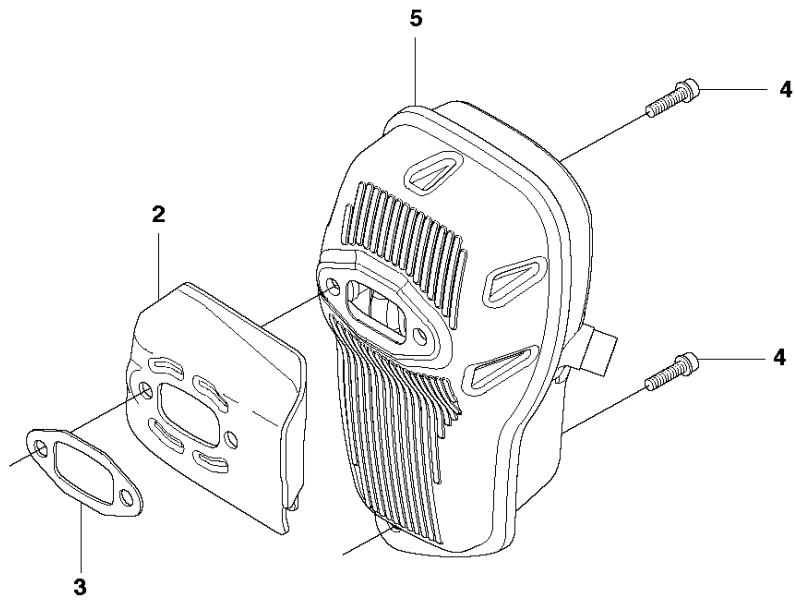

H 555
MUFFLER

MUFFLER

555 FRM

Ref	Part No	Description	Remark	QTY	KIT
1	537 36 03-01	MUFFLER ASSY	Mesh	1	
2	537 34 57-01	PLATE		1	
3	503 82 11-01	GASKET		1	
4	503 20 02-20	SCREW IHSCFM		3	
5	504 03 79-01	MUFFLER	Pipe	1	
6	724 12 87-59	SCREW CRPANM		1	1
7	537 35 46-01	SPARK ARRESTOR SCREE		1	1