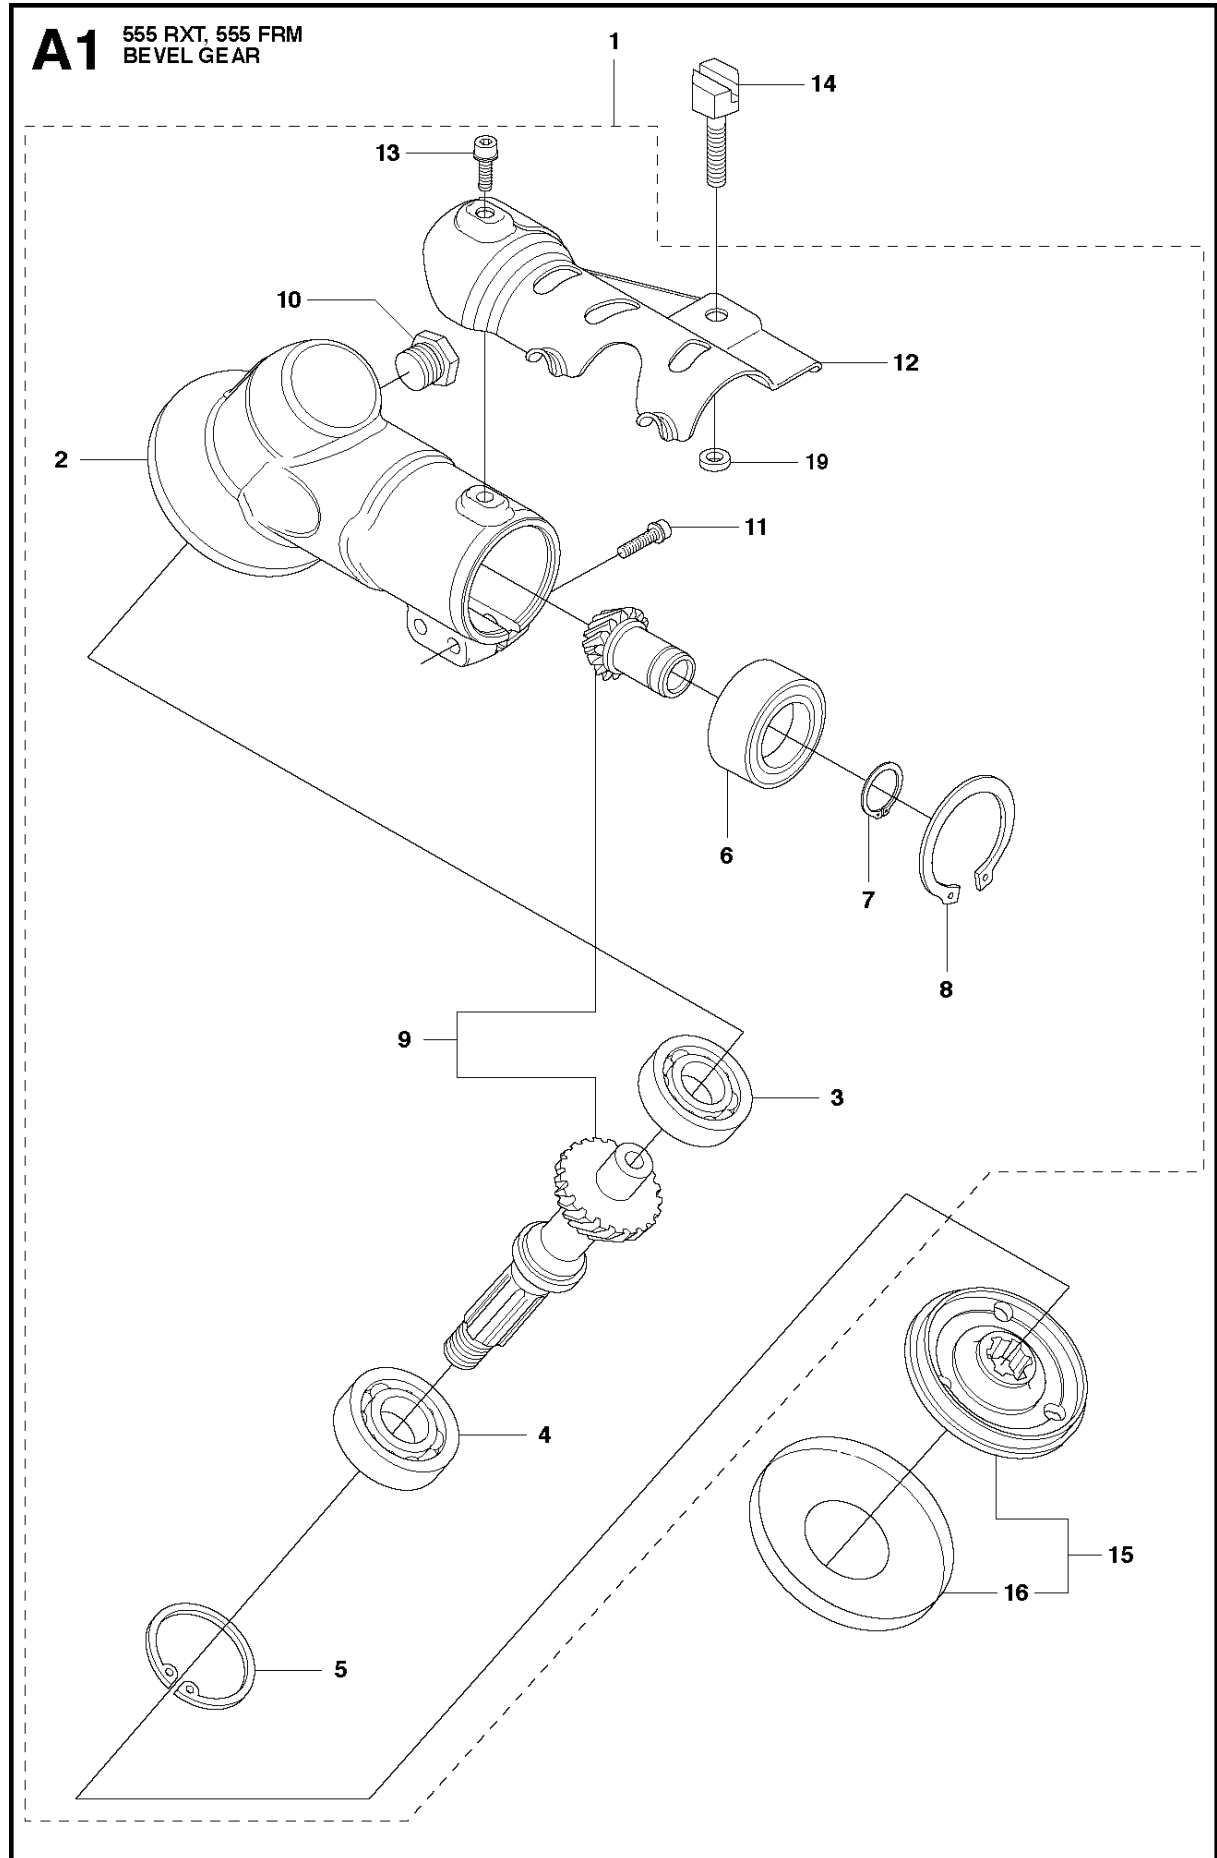

## BEVEL GEAR

555 FRM

Ref	Part No	Description	Remark	QTY	KIT
1	537 42 84-07	BEVEL GEAR	Incl. Pos. 2-13	1	
2	537 42 85-01	GEAR HOUSING		1	1
3	738 21 01-10	BALL BEARING		1	1
4	503 25 25-01	BALL BEARING		1	1
5	735 31 33-10	CIRCLIP		1	1
6	503 25 18-01	BEARING		1	1
7	735 31 17-00	CIRCLIP		1	1
8	735 31 31-10	CIRCLIP		1	1
9	502 43 46-01	GEAR WHEEL KIT	Kit	1	1
10	503 20 15-01	SCREW IHHM		1	1
11	725 53 72-65	SCREW IHSCM		2	1
12	501 36 59-01	ATTACHMENT PLATE		1	1
13	503 20 07-76	SCREW IHSCFM		1	1
14	537 18 95-01	SCREW		1	
15	537 35 14-02	DRIVER	Incl. Pos. 16	1	
16	537 24 03-01	GRASS SEALING		1	15
19	574 40 44-01	LOCKING NUT		1	1

## SUSPENSION

555 FRM

Ref	Part No	Description	Remark	QTY	KIT
1	581 97 88-01	SUSPENSION	FX, FXT	1	
1	581 97 88-03	SUSPENSION	FRM	1	
2	544 37 83-01	RETAINER		1	
3	544 37 85-01	COVER		1	
4	506 06 88-01	SPRING		1	
5	544 36 77-01	PARALLEL PIN		1	
6	544 23 09-01	ANTIVIBRATION ELEMENT		2	
7	503 20 07-74	SCREW IHSCFM		3	
8	725 53 72-65	SCREW IHSCM		1	
9	502 19 71-01	SQUARE NUT		1	
10	503 85 73-02	COVER		1	
11	504 02 38-01	LOOP	Incl. Pos. 12-19	1	
12	537 39 57-01	BAND		1	11
13	537 20 18-03	LOOP		1	11
14	537 42 74-01	GUIDE RAIL		1	11
15	537 42 70-01	LEVER		1	11
16	537 42 73-01	NUT		1	11
17	544 25 07-01	WEAR PROTECTION		1	11
18	503 20 07-25	SCREW IHSCFM		1	11
19	503 23 00-11	WASHER		1	11
20	586 20 27-03	WEAR PROTECTION		1	