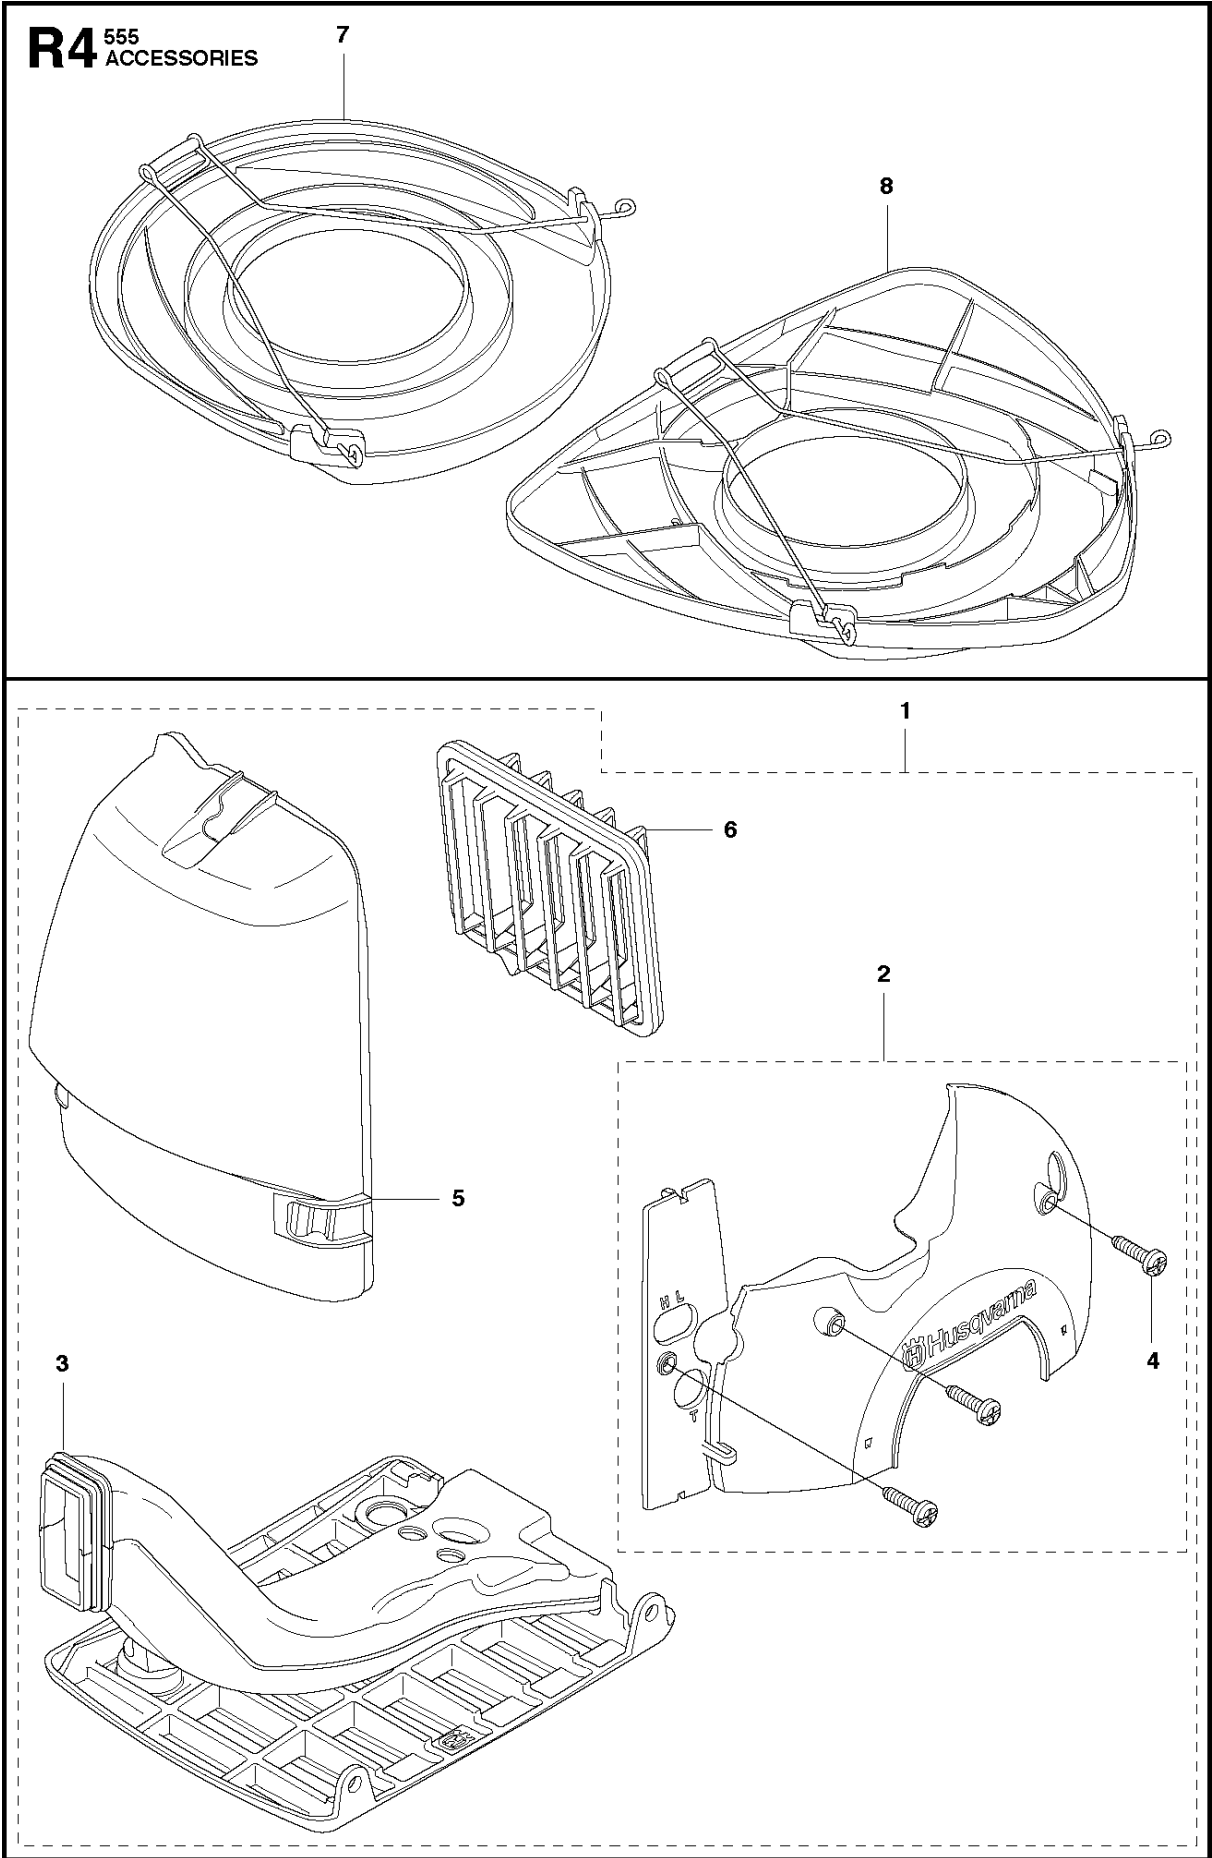

ACCESSORIES

555 FX

Ref	Part No	Description	Remark	QTY	KIT
1	502 43 58-01	WINTER KIT	Winter kit Incl. Pos. 2-6	1	
2	544 95 28-02	WINTER COVER		1	1
3	537 35 10-01	AIR DUCT		1	1
4	503 21 70-16	SCREW CCRPANT		3	1, 2
5	544 87 02-01	COVER		1	1
6	537 41 08-01	FILTER		1	1
7	537 31 29-01	TRANSPORT GUARD		1	
8	544 35 91-01	TRANSPORT GUARD		1