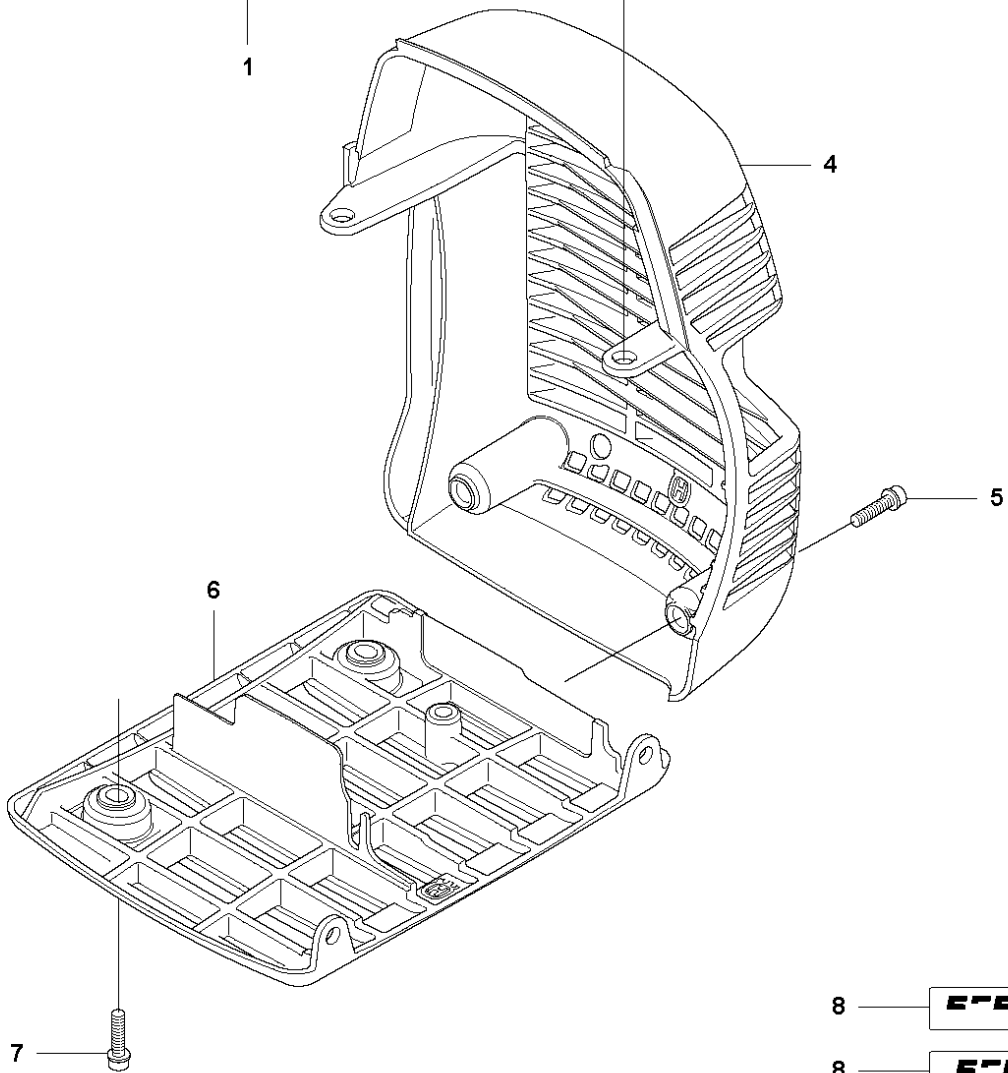

G 555
CYLINDER COVER

- 8 — **EEET**
- 8 — **EEF**
- 8 — **EEET**
- 8 — **EEET**

CYLINDER COVER

555 FX

Ref	Part No	Description	Remark	QTY	KIT
1	575 51 14-01	CYLINDER COVER ASSY	Spare part incl. Screws Pos. 2-3	1	
2	573 99 43-04	SCREW IHSCFMO	Captive Screw M5	3	1
3	573 99 43-01	SCREW IHSCFMO	Captive Screw M5	1	1
4	544 08 43-01	HEAT PROTECTOR		1	
5	503 20 07-76	SCREW IHSCFM		2	
6	505 49 26-01	PROTECTIVE COVER		1	
7	503 20 07-76	SCREW IHSCFM		2	
8	576 99 86-06	LABEL	FXT	1	
8	576 99 86-07	LABEL	FX	1	
8	576 99 86-08	LABEL	RXT	1	
8	576 99 86-09	LABEL	FRM	1