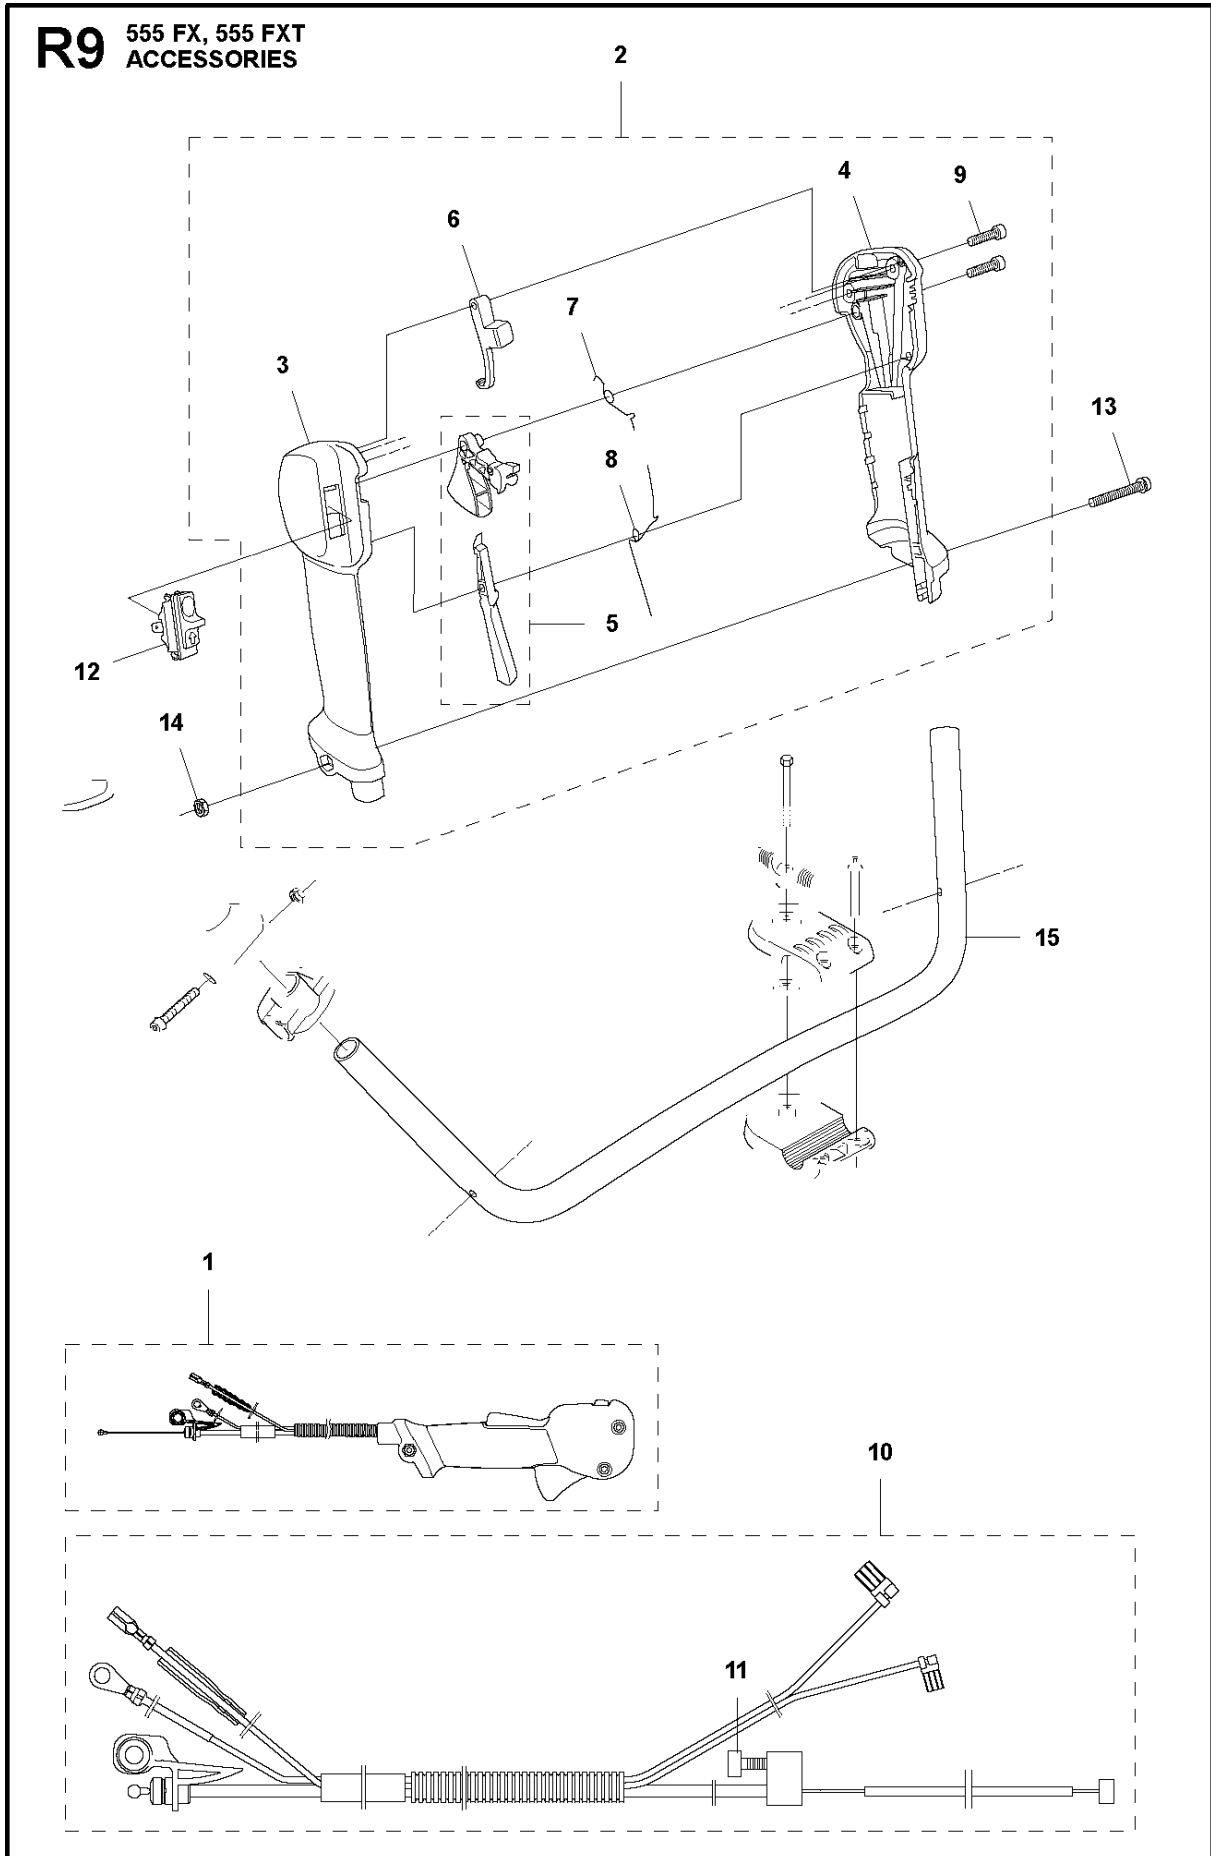

# SPARE PARTS LIST

BRUSHCUTTERS/CLEARING SAWS

555 FX

Ref	Part No	Description	Remark	QTY	KIT
1	502 23 23-03	THROTTLE HANDLE ASSY	Index finger-operated throttle	1	
2	504 20 98-04	THROTTLE HANDLE ASSY	Index finger-operated throttle	1	1
3	537 18 07-11	HANDLE HALF		1	1, 2
4	537 18 08-11	HANDLE HALF		1	1, 2
5	506 49 77-01	THROTTLE CONTROL		1	1, 2
6	537 16 07-01	STARTER THROTTLE LOC		1	1, 2
7	537 17 42-01	SPRING THROTTLE TRIG		1	1, 2
8	537 17 43-01	SPRING		1	1, 2
9	503 21 66-74	SCREW IH SCT		2	1, 2
10	544 20 31-02	WIRING	Canada only	1	1, 10
11	503 21 66-16	SCREW IH SCT		1	
12	537 41 90-01	SWITCH		1	
13	503 20 07-82	SCREW IH SCFM		1	
14	503 22 10-13	HEXAGON NUT		1	
15	505 43 33-03	HANDLEBAR		1	

## BEVEL GEAR

555 FX

Ref	Part No	Description	Remark	QTY	KIT
1	537 42 82-04	BEVEL GEAR	Incl. Pos. 2-11	1	
2	537 42 83-01	GEAR HOUSING		1	1
3	738 21 01-10	BALL BEARING		1	1
4	503 25 25-01	BALL BEARING		1	1
5	735 31 33-10	CIRCLIP		1	1
6	503 25 18-01	BEARING		1	1
7	735 31 17-00	CIRCLIP		1	1
8	735 31 31-10	CIRCLIP		1	1
9	502 43 47-01	GEAR WHEEL KIT	Kit	1	1
10	503 20 15-01	SCREW		1	1
11	725 53 72-65	SCREW IHSCM		2	1
12	544 19 78-01	DRIVER		1	
13	537 34 35-02	SUPPORT FLANGE		1	
14	503 22 73-01	NUT		1	

## SUSPENSION

555 FX

Ref	Part No	Description	Remark	QTY	KIT
1	581 97 88-01	SUSPENSION	FX, FXT	1	
1	581 97 88-03	SUSPENSION	FRM	1	
2	544 37 83-01	RETAINER		1	
3	544 37 85-01	COVER		1	
4	506 06 88-01	SPRING		1	
5	544 36 77-01	PARALLEL PIN		1	
6	544 23 09-01	ANTIVIBRATION ELEMENT		2	
7	503 20 07-74	SCREW IHSCFM		3	
8	725 53 72-65	SCREW IHSCM		1	
9	502 19 71-01	SQUARE NUT		1	
10	503 85 73-02	COVER		1	
11	504 02 38-01	LOOP	Incl. Pos. 12-19	1	
12	537 39 57-01	BAND		1	11
13	537 20 18-03	LOOP		1	11
14	537 42 74-01	GUIDE RAIL		1	11
15	537 42 70-01	LEVER		1	11
16	537 42 73-01	NUT		1	11
17	544 25 07-01	WEAR PROTECTION		1	11
18	503 20 07-25	SCREW IHSCFM		1	11
19	503 23 00-11	WASHER		1	11
20	586 20 27-03	WEAR PROTECTION		1	