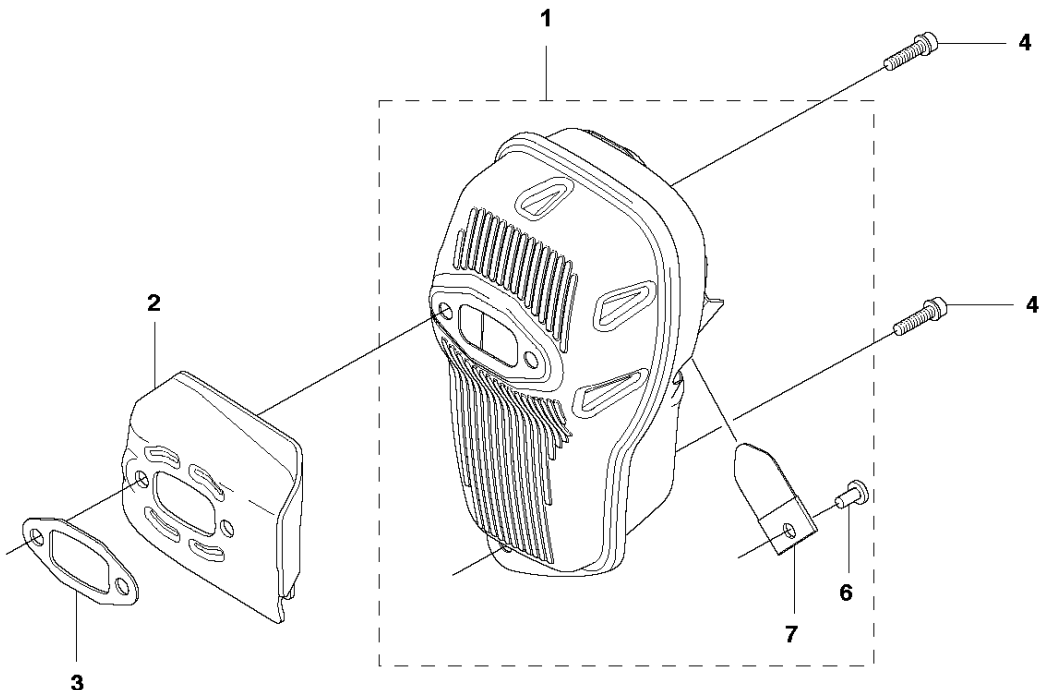

H 555
MUFFLER

MUFFLER

555 FX

Ref	Part No	Description	Remark	QTY	KIT
1	537 36 03-01	MUFFLER ASSY	Mesh	1	
2	537 34 57-01	PLATE		1	
3	503 82 11-01	GASKET		1	
4	503 20 02-20	SCREW IHSCFM		3	
5	504 03 79-01	MUFFLER	Pipe	1	
6	724 12 87-59	SCREW CRPANM		1	1
7	537 35 46-01	SPARK ARRESTOR SCREE		1	1