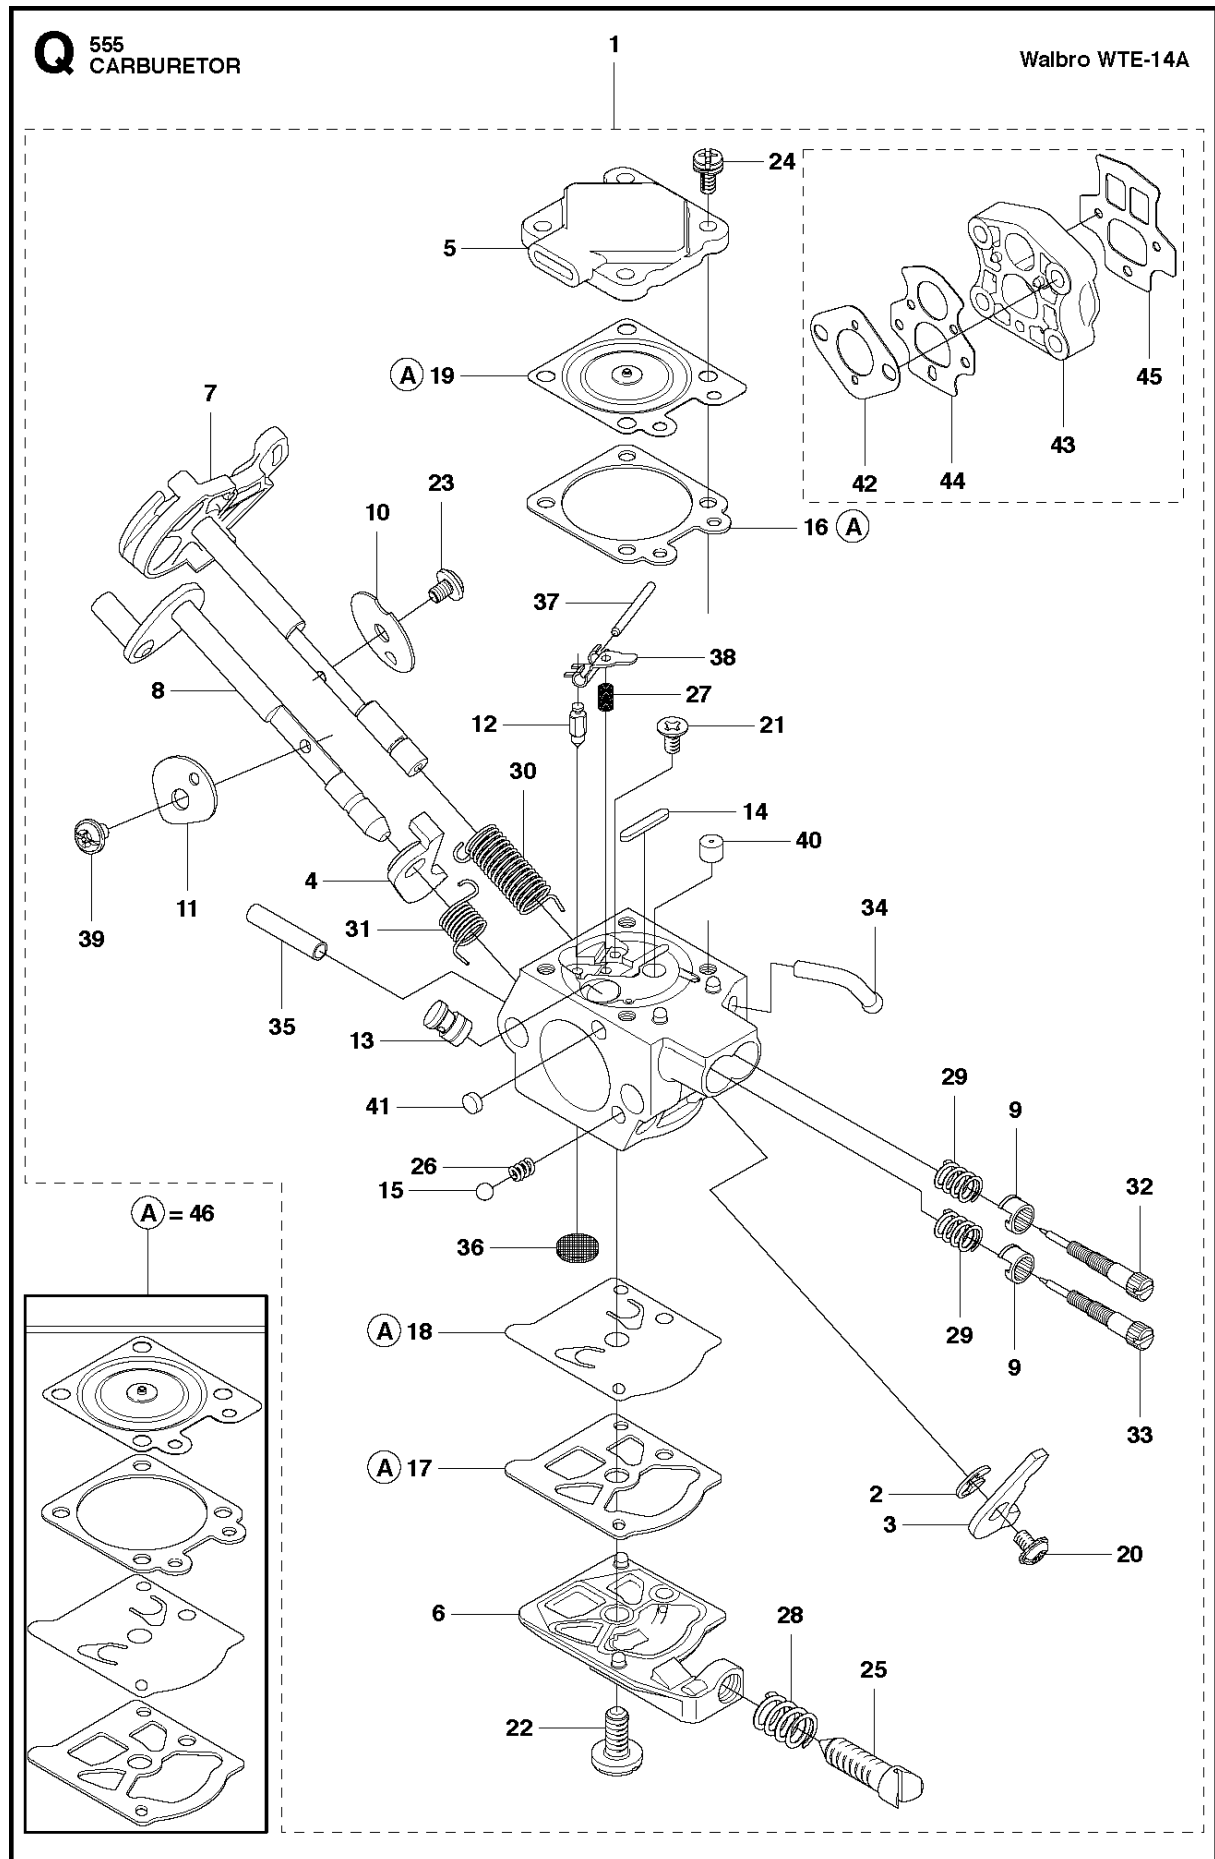

CARBURETOR

555 FX

Ref	Part No	Description	Remark	QTY	KIT
1	586 10 88-01	CARBURETTOR	s/n from 20130600067 -	1	
1	586 15 40-01	CARBURETTOR KIT	s/n up to - 20130600067	1	
2	505 31 67-36	RING		1	1
3	544 97 07-01	LEVER		1	1
4	544 17 77-01	LEVER		1	1
5	574 35 81-01	COVER		1	1
6	503 58 43-01	COVER		1	1
7	544 04 36-01	SHAFT		1	1
8	544 04 40-01	SHAFT		1	1
9	544 97 08-01	LIMITER CAP		2	1
10	505 42 71-01	VALVE		1	1
11	537 10 96-01	VALVE		1	1
12	503 56 34-01	NEEDLE VALVE		1	1
13	502 84 68-01	NOZZLE ASSY		1	1
14	502 84 69-01	PLUG		1	1
15	501 46 85-01	BALL		1	1
16	504 35 09-06	GASKET		1	1, 42
17	504 13 09-06	GASKET		1	1, 42
18	577 01 66-01	DIAPHRAGM		1	1, 42
19	580 80 42-01	DIAPHRAGM		1	1, 42
20	501 46 87-01	SCREW		1	1
21	502 84 71-01	SCREW		1	1
22	501 46 69-01	SCREW		1	1
23	537 00 34-01	SCREW		1	1
24	537 00 31-01	SCREW		4	1
25	537 40 82-01	SCREW		1	1
26	501 46 84-01	SPRING		1	1
27	501 79 59-01	SPRING		1	1
28	501 66 78-01	SPRING		1	1
29	544 97 10-01	SPRING		2	1
30	544 17 76-01	SPRING		1	1
31	544 97 11-01	SPRING		1	1
32	502 84 72-01	NEEDLE		1	1
33	502 84 73-01	NEEDLE		1	1
34	544 97 15-01	FITTING		1	1
35	544 97 16-01	FITTING		1	1
36	501 66 61-01	SCREEN		1	1
37	505 52 01-25	PIN		1	1
38	502 84 74-01	LEVER		1	1
39	544 11 15-01	SCREW		1	1
40	505 42 69-01	JET		1	1
41	503 57 43-01	PLUG		1	1
42	TBD	TBD	Delivered with 510 24 20-01. Separate spare part, see page J.	1	1
43	TBD	TBD	Delivered with 510 24 20-01. Separate spare part, see page J.	1	1
44	TBD	TBD	Delivered with 510 24 20-01. Separate spare part, see page J.	1	1
45	TBD	TBD	Delivered with 510 24 20-01. Separate spare part, see page J.	1	1
46	515 99 96-01	KIT		1