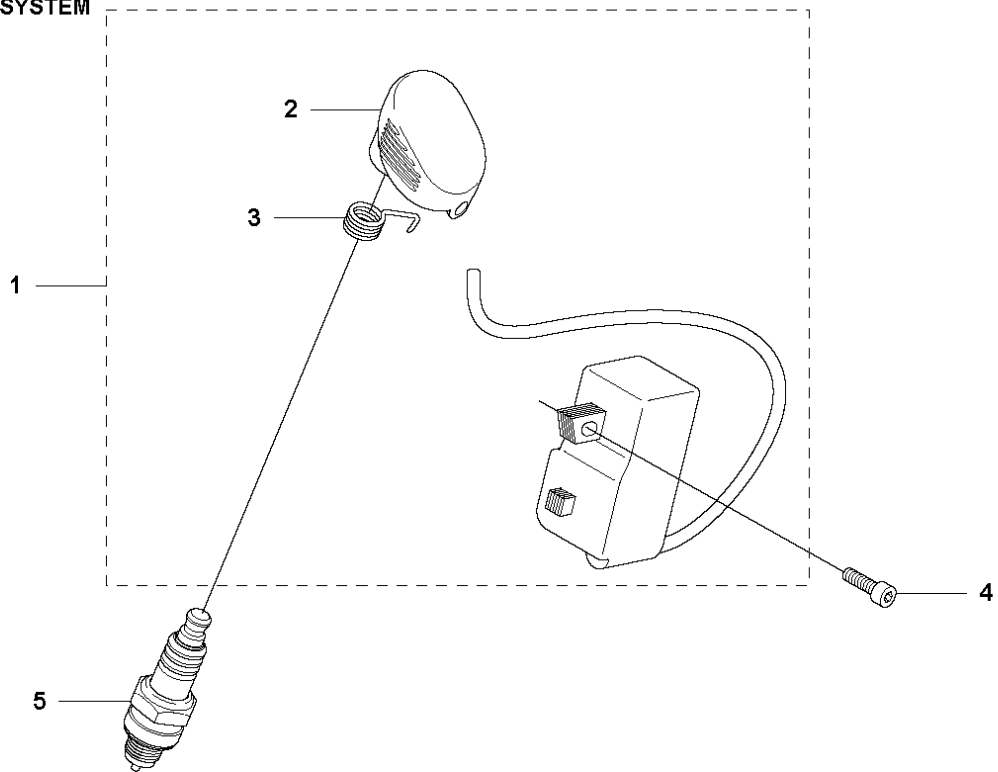

L 555
IGNITION SYSTEM

IGNITION SYSTEM

555 FX

Ref	Part No	Description	Remark	QTY	KIT
1	504 70 87-01	IGNITION MODULE	Pos. 2-3	1	
2	537 41 22-01	SPARK PLUG CAP		1	1
3	501 48 56-01	CONTACT SPRING		1	1
4	503 20 25-16	SCREW IHSCM		2	
5	503 23 51-11	SPARK PLUG	NGK BPMR7A	1	
6	537 24 05-01	FLYWHEEL ASSY	RXT, FX, FRM Incl. Pos. 7-10	1	
6	537 24 05-02	FLYWHEEL ASSY	FXT Incl. Pos. 7-10	1	
7	503 81 24-01	STARTER PAWL		2	6
8	503 81 29-01	SPRING		2	6
9	501 81 99-03	SCREW		2	6
10	503 23 00-42	WASHER		2	6
11	503 22 04-01	NUT		1	
12	537 25 63-02	GENERATOR STATOR	FXT	1	
13	544 44 43-01	SCREW IH SCT	FXT	2