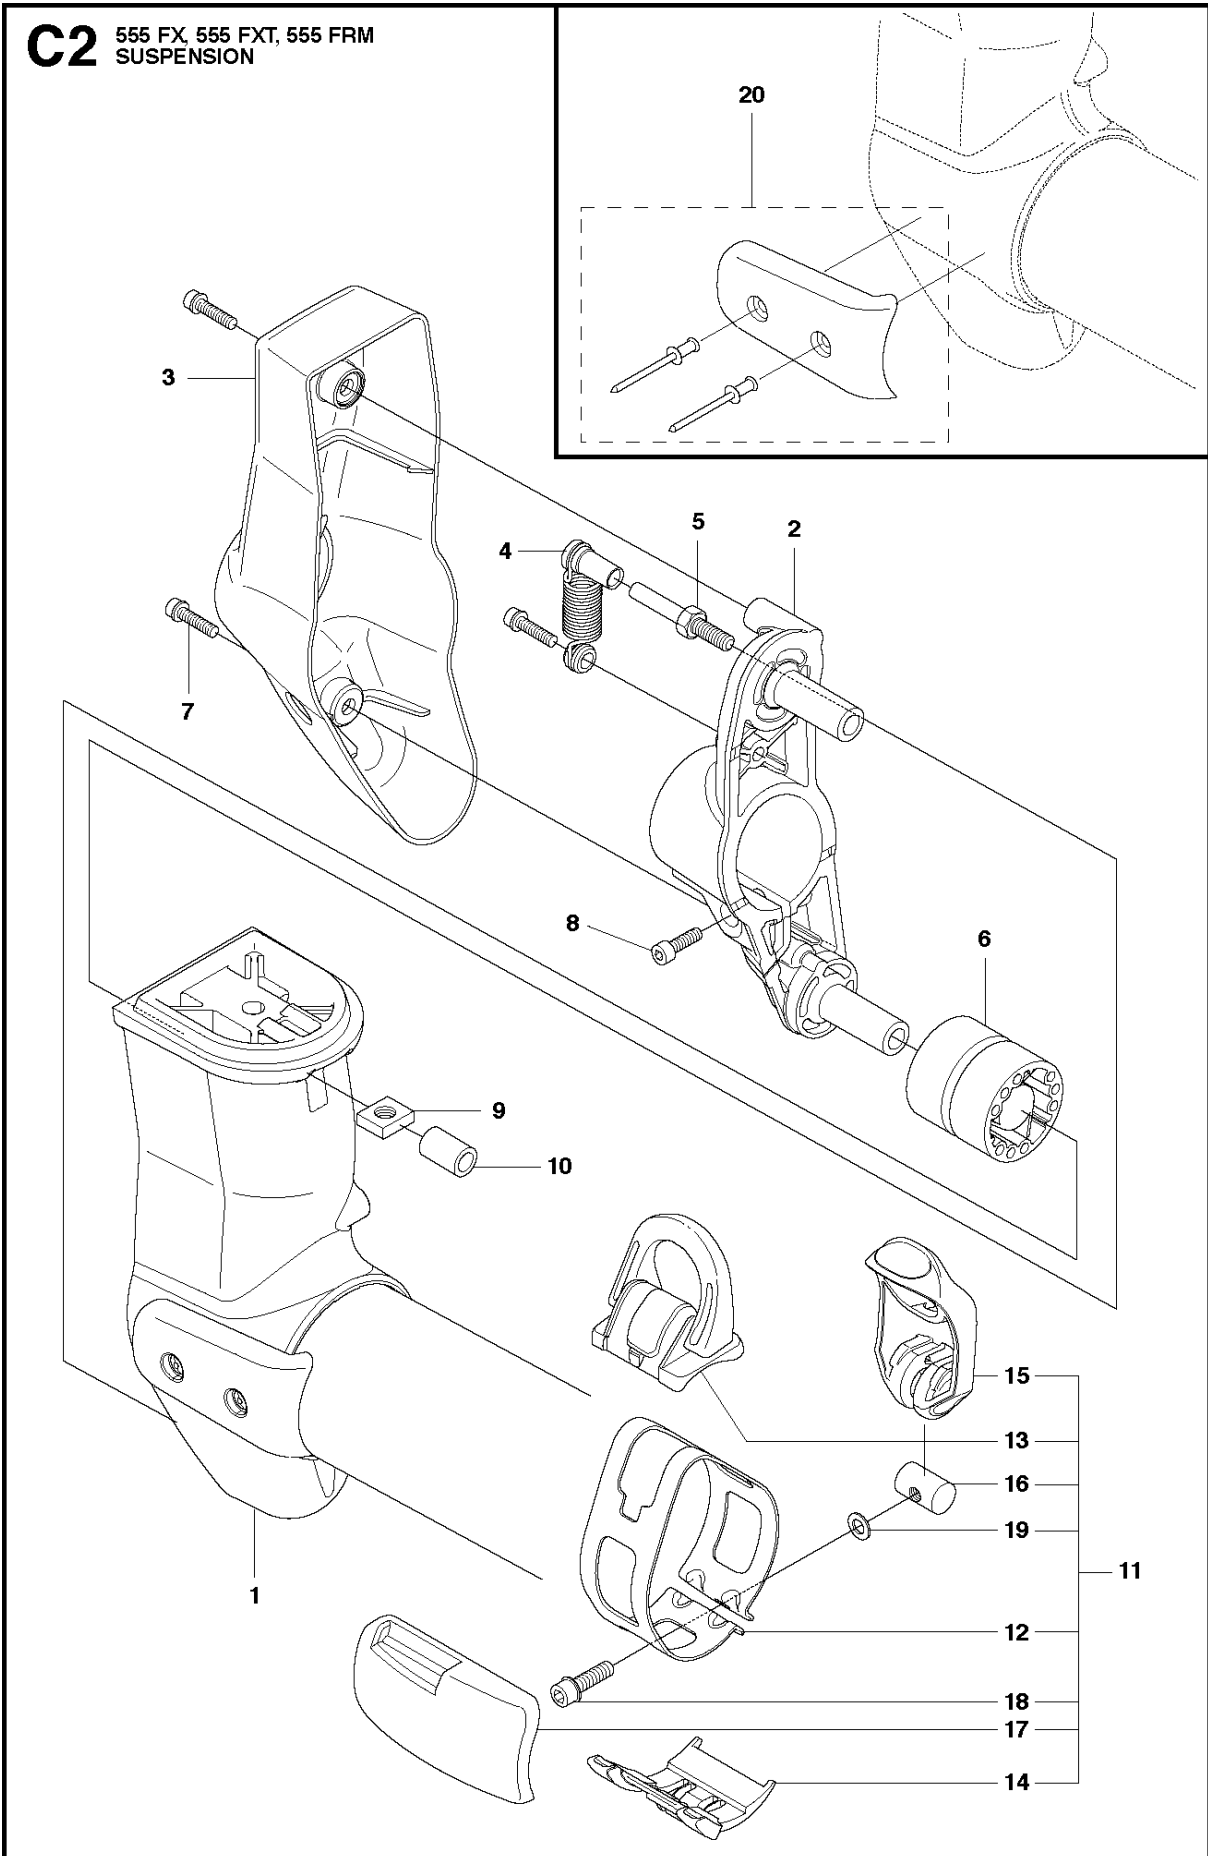

SUSPENSION

555 FX

Ref	Part No	Description	Remark	QTY	KIT
1	581 97 88-01	SUSPENSION	FX, FXT	1	
1	581 97 88-03	SUSPENSION	FRM	1	
2	544 37 83-01	RETAINER		1	
3	544 37 85-01	COVER		1	
4	506 06 88-01	SPRING		1	
5	544 36 77-01	PARALLEL PIN		1	
6	544 23 09-01	ANTIVIBRATION ELEMENT		2	
7	503 20 07-74	SCREW IHSCFM		3	
8	725 53 72-65	SCREW IHSCM		1	
9	502 19 71-01	SQUARE NUT		1	
10	503 85 73-02	COVER		1	
11	504 02 38-01	LOOP	Incl. Pos. 12-19	1	
12	537 39 57-01	BAND		1	11
13	537 20 18-03	LOOP		1	11
14	537 42 74-01	GUIDE RAIL		1	11
15	537 42 70-01	LEVER		1	11
16	537 42 73-01	NUT		1	11
17	544 25 07-01	WEAR PROTECTION		1	11
18	503 20 07-25	SCREW IHSCFM		1	11
19	503 23 00-11	WASHER		1	11
20	586 20 27-03	WEAR PROTECTION		1