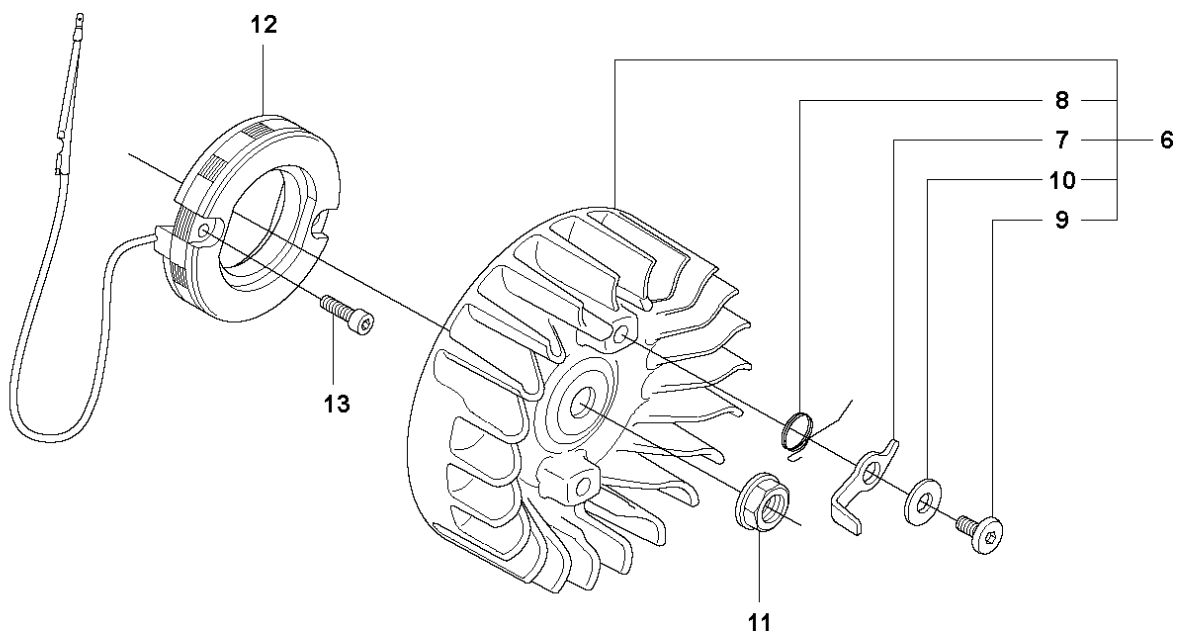

L 555
IGNITION SYSTEM

IGNITION SYSTEM

555 FX

Ref	Part No	Description	Remark	QTY	KIT
1	504 70 87-01	IGNITION MODULE	Pos. 2-3	1	
2	537 41 22-01	SPARK PLUG CAP		1	1
3	501 48 56-01	CONTACT SPRING		1	1
4	503 20 25-16	SCREW IHSCM		2	
5	503 23 51-11	SPARK PLUG	NGK BPMR7A	1	
6	537 24 05-01	FLYWHEEL ASSY	RXT, FX, FRM Incl. Pos. 7-10	1	
6	537 24 05-02	FLYWHEEL ASSY	FXT Incl. Pos. 7-10	1	
7	503 81 24-01	STARTER PAWL		2	6
8	503 81 29-01	SPRING		2	6
9	501 81 99-03	SCREW		2	6
10	503 23 00-42	WASHER		2	6
11	503 22 04-01	NUT		1	
12	537 25 63-02	GENERATOR STATOR	FXT	1	
13	544 44 43-01	SCREW IH SCT	FXT	2