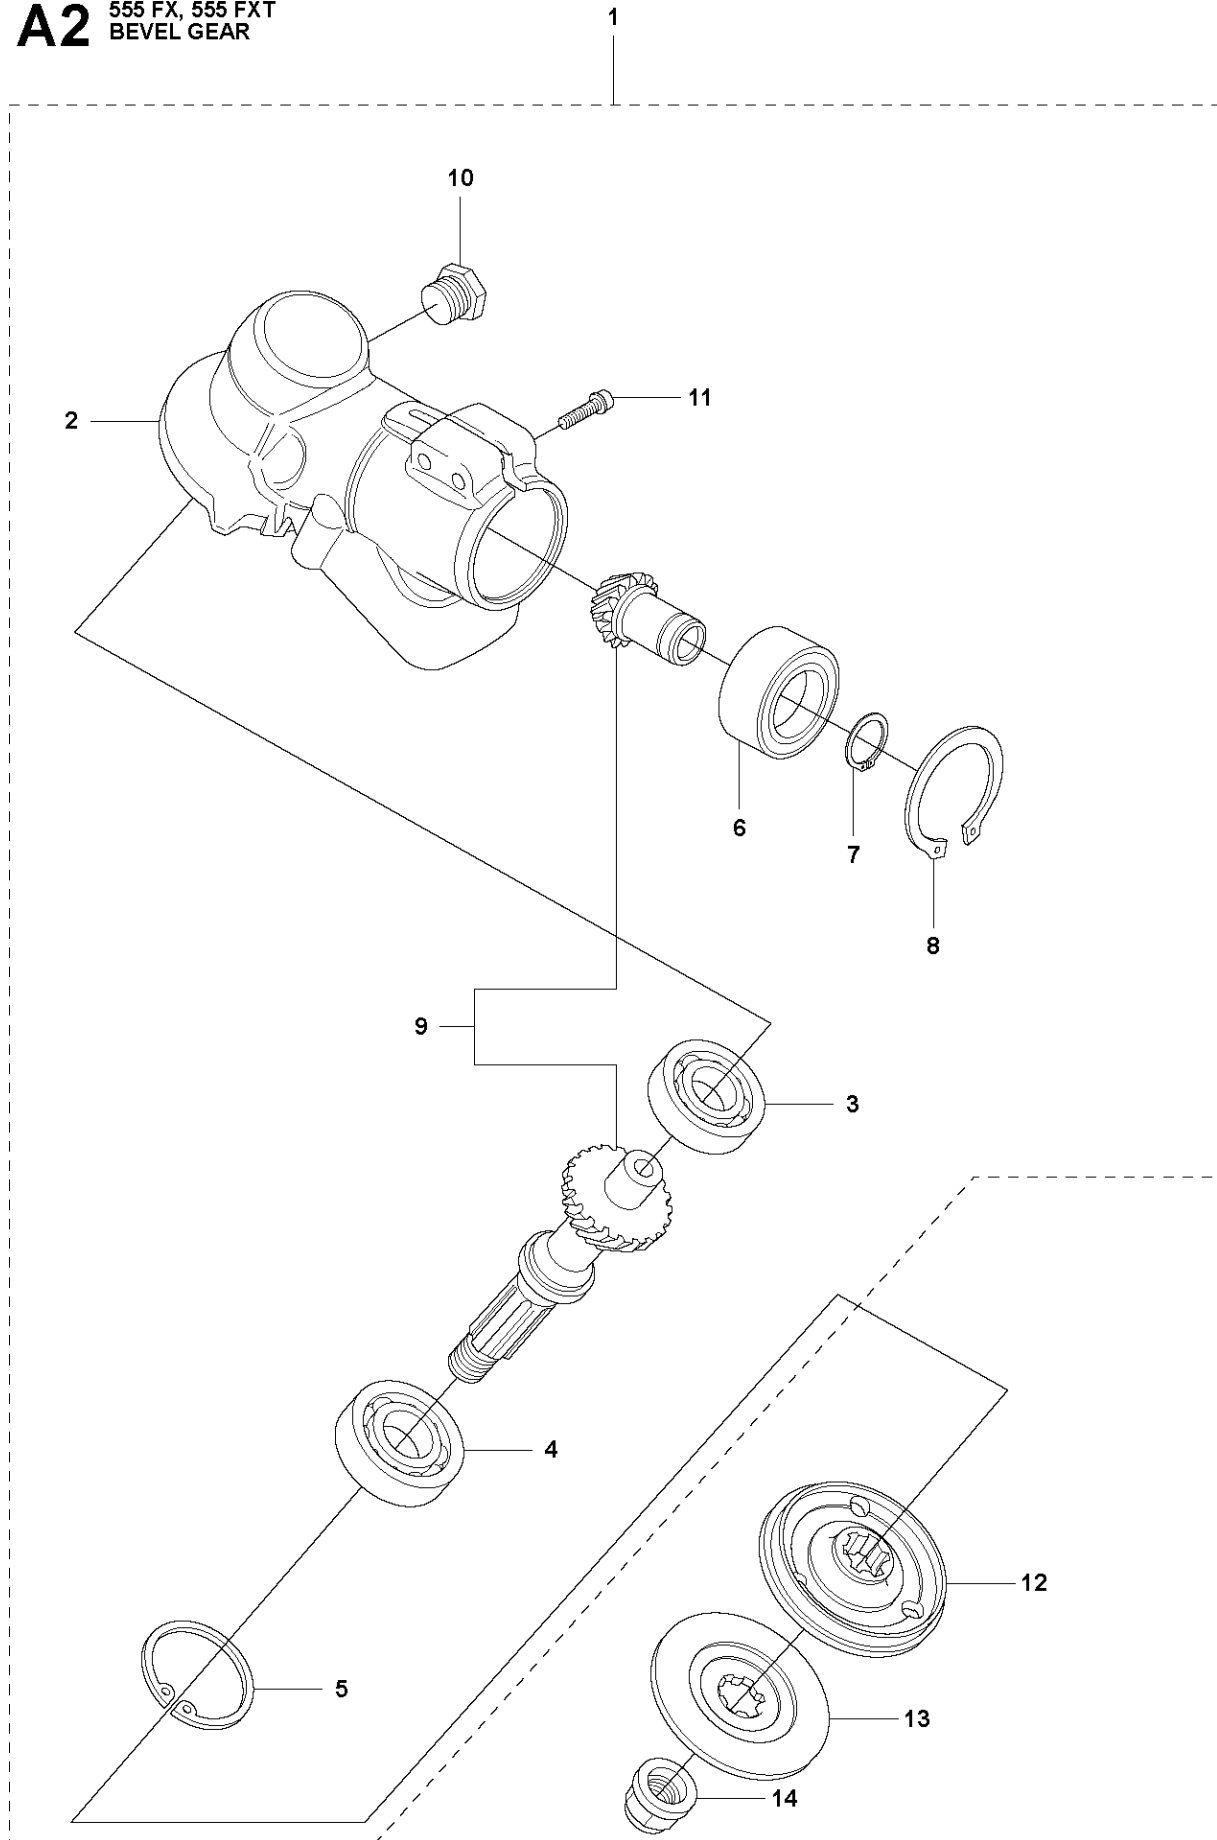

# SPARE PARTS LIST

BRUSHCUTTERS/CLEARING SAWS

555 FX

Ref	Part No	Description	Remark	QTY	KIT
1	502 23 23-03	THROTTLE HANDLE ASSY	Index finger-operated throttle	1	
2	504 20 98-04	THROTTLE HANDLE ASSY	Index finger-operated throttle	1	1
3	537 18 07-11	HANDLE HALF		1	1, 2
4	537 18 08-11	HANDLE HALF		1	1, 2
5	506 49 77-01	THROTTLE CONTROL		1	1, 2
6	537 16 07-01	STARTER THROTTLE LOC		1	1, 2
7	537 17 42-01	SPRING THROTTLE TRIG		1	1, 2
8	537 17 43-01	SPRING		1	1, 2
9	503 21 66-74	SCREW IH SCT		2	1, 2
10	544 20 31-02	WIRING	Canada only	1	1, 10
11	503 21 66-16	SCREW IH SCT		1	
12	537 41 90-01	SWITCH		1	
13	503 20 07-82	SCREW IH SCFM		1	
14	503 22 10-13	HEXAGON NUT		1	
15	505 43 33-03	HANDLEBAR		1	

## BEVEL GEAR

555 FX

Ref	Part No	Description	Remark	QTY	KIT
1	537 42 82-04	BEVEL GEAR	Incl. Pos. 2-11	1	
2	537 42 83-01	GEAR HOUSING		1	1
3	738 21 01-10	BALL BEARING		1	1
4	503 25 25-01	BALL BEARING		1	1
5	735 31 33-10	CIRCLIP		1	1
6	503 25 18-01	BEARING		1	1
7	735 31 17-00	CIRCLIP		1	1
8	735 31 31-10	CIRCLIP		1	1
9	502 43 47-01	GEAR WHEEL KIT	Kit	1	1
10	503 20 15-01	SCREW		1	1
11	725 53 72-65	SCREW IHSCM		2	1
12	544 19 78-01	DRIVER		1	
13	537 34 35-02	SUPPORT FLANGE		1	
14	503 22 73-01	NUT		1	