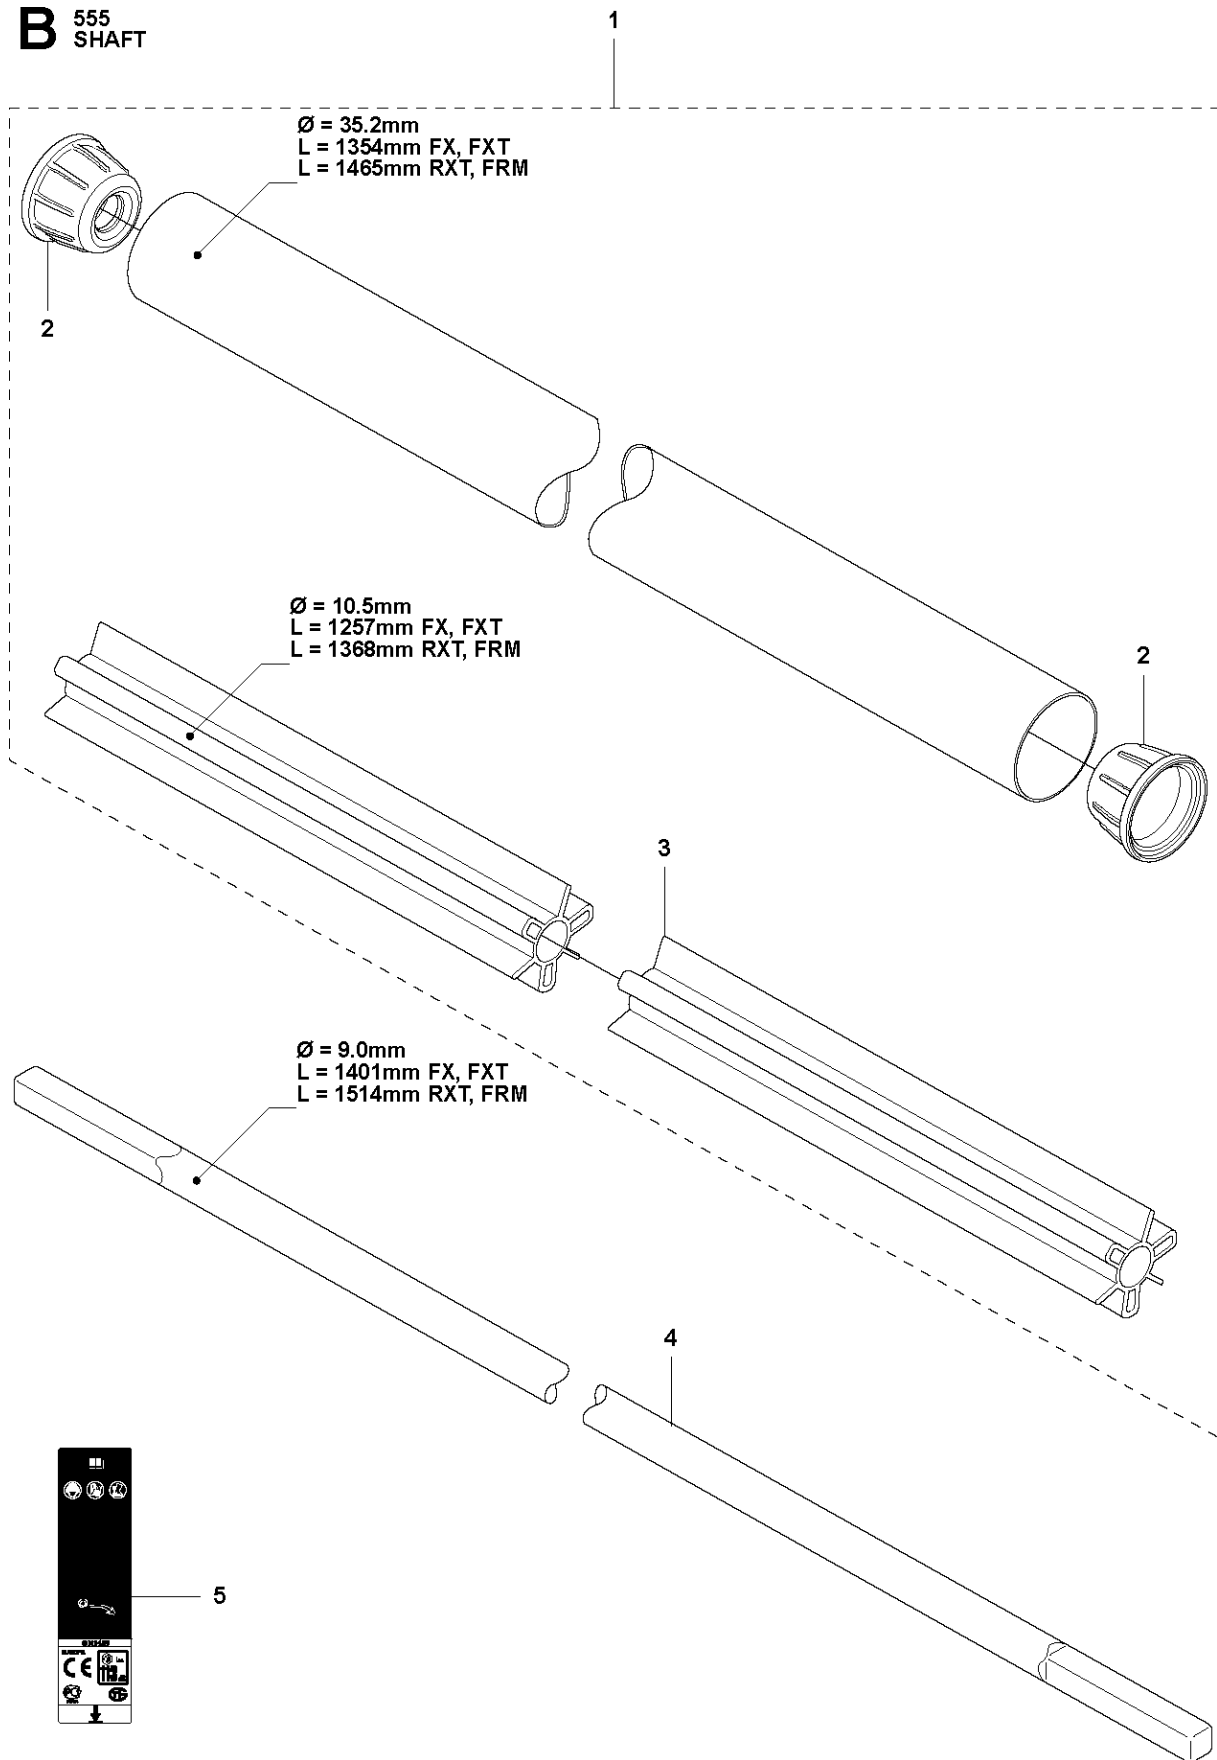

# SPARE PARTS LIST

BRUSHCUTTERS/CLEARING SAWS

555 FX

Ref	Part No	Description	Remark	QTY	KIT
1	502 23 23-03	THROTTLE HANDLE ASSY	Index finger-operated throttle	1	
2	504 20 98-04	THROTTLE HANDLE ASSY	Index finger-operated throttle	1	1
3	537 18 07-11	HANDLE HALF		1	1, 2
4	537 18 08-11	HANDLE HALF		1	1, 2
5	506 49 77-01	THROTTLE CONTROL		1	1, 2
6	537 16 07-01	STARTER THROTTLE LOC		1	1, 2
7	537 17 42-01	SPRING THROTTLE TRIG		1	1, 2
8	537 17 43-01	SPRING		1	1, 2
9	503 21 66-74	SCREW IH SCT		2	1, 2
10	544 20 31-02	WIRING	Canada only	1	1, 10
11	503 21 66-16	SCREW IH SCT		1	
12	537 41 90-01	SWITCH		1	
13	503 20 07-82	SCREW IH SCFM		1	
14	503 22 10-13	HEXAGON NUT		1	
15	505 43 33-03	HANDLEBAR		1	

## BEVEL GEAR

555 FX

Ref	Part No	Description	Remark	QTY	KIT
1	537 42 82-04	BEVEL GEAR	Incl. Pos. 2-11	1	
2	537 42 83-01	GEAR HOUSING		1	1
3	738 21 01-10	BALL BEARING		1	1
4	503 25 25-01	BALL BEARING		1	1
5	735 31 33-10	CIRCLIP		1	1
6	503 25 18-01	BEARING		1	1
7	735 31 17-00	CIRCLIP		1	1
8	735 31 31-10	CIRCLIP		1	1
9	502 43 47-01	GEAR WHEEL KIT	Kit	1	1
10	503 20 15-01	SCREW		1	1
11	725 53 72-65	SCREW IHSCM		2	1
12	544 19 78-01	DRIVER		1	
13	537 34 35-02	SUPPORT FLANGE		1	
14	503 22 73-01	NUT		1	

**B** 555  
SHAFT

SHAFT

555 FX

Ref	Part No	Description	Remark	QTY KIT	
1	502 25 94-01	TUBE	Incl. Pos. 2-3, Reinforced	1	
2	544 32 05-01	SPACER		2	1
3	505 13 13-01	BEARING SHAFT	L=1257mm, Ø=10.5mm	1	1
4	544 15 67-01	DRIVE SHAFT	L=1401mm, Ø=9.0mm	1	
5	589 29 51-01	LABEL		1	