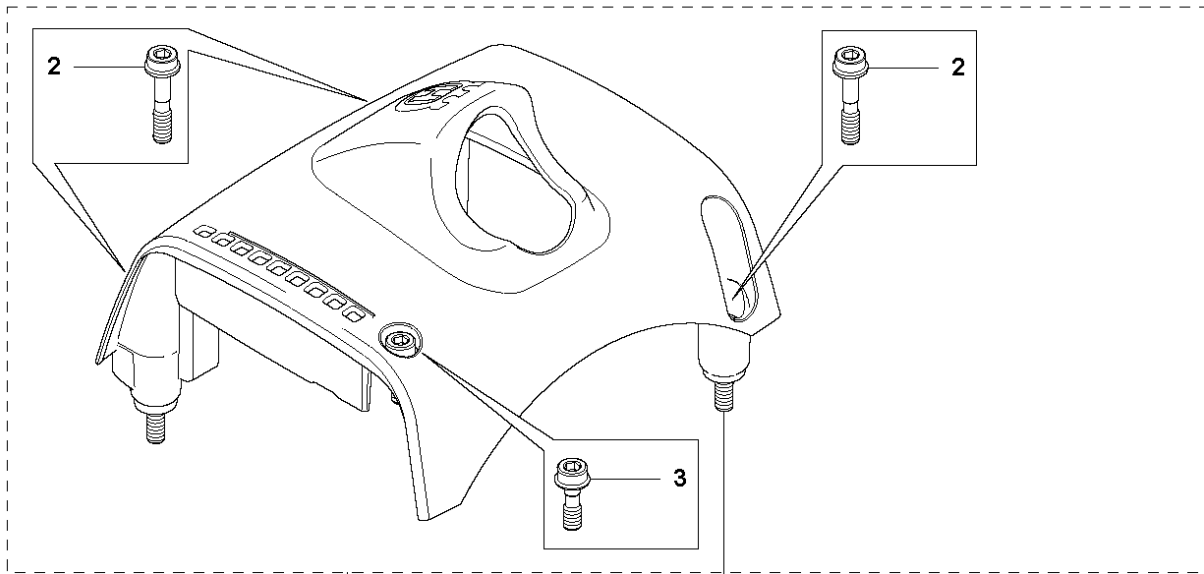

G 555
CYLINDER COVER

- 8 — **EEET**
- 8 — **EEF**
- 8 — **EEET**
- 8 — **EEET**

CYLINDER COVER

555 FX

Ref	Part No	Description	Remark	QTY	KIT
1	575 51 14-01	CYLINDER COVER ASSY	Spare part incl. Screws Pos. 2-3	1	
2	573 99 43-04	SCREW IHSCFMO	Captive Screw M5	3	1
3	573 99 43-01	SCREW IHSCFMO	Captive Screw M5	1	1
4	544 08 43-01	HEAT PROTECTOR		1	
5	503 20 07-76	SCREW IHSCFM		2	
6	505 49 26-01	PROTECTIVE COVER		1	
7	503 20 07-76	SCREW IHSCFM		2	
8	576 99 86-06	LABEL	FXT	1	
8	576 99 86-07	LABEL	FX	1	
8	576 99 86-08	LABEL	RXT	1	
8	576 99 86-09	LABEL	FRM	1