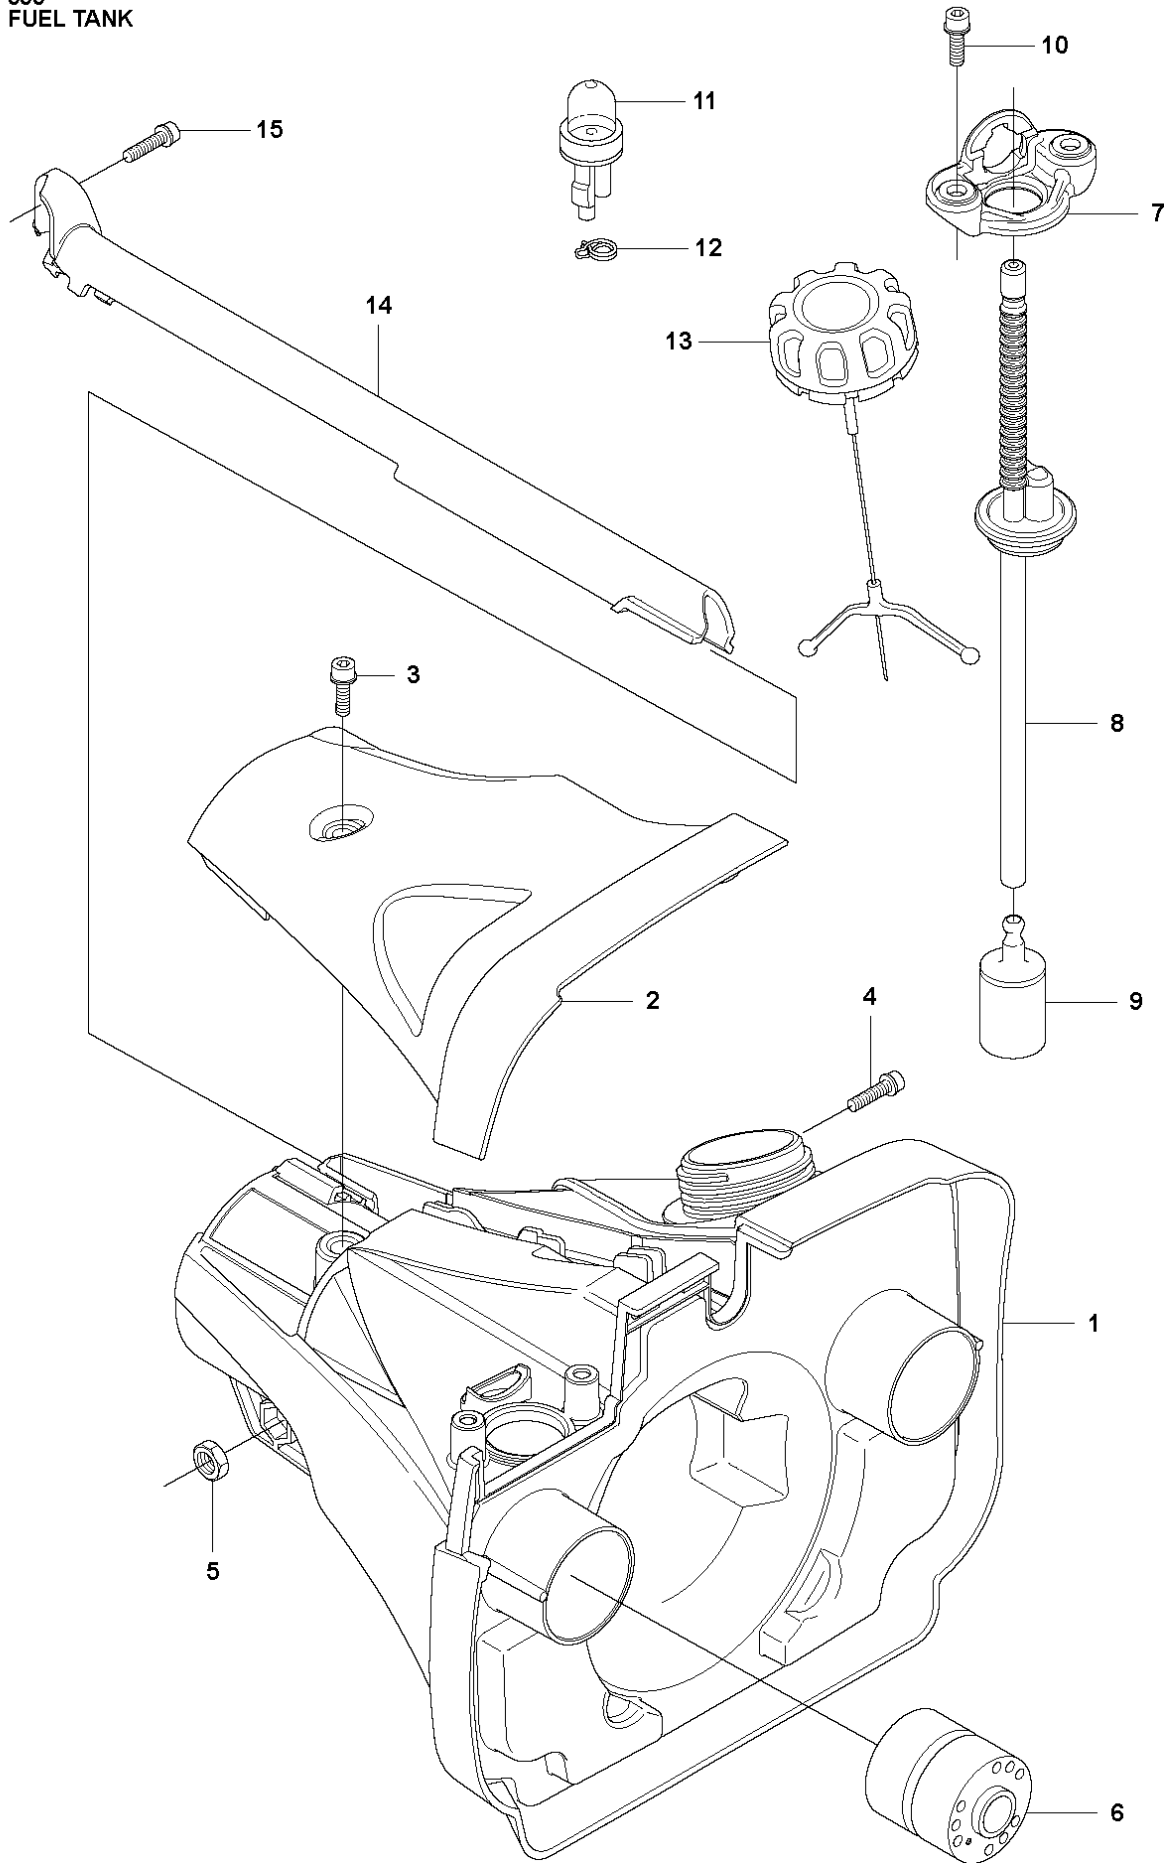

E 555
FUEL TANK

FUEL TANK

555 FX

Ref	Part No	Description	Remark	QTY KIT
1	537 35 88-01	FUEL TANK		1
2	537 35 86-01	COVER		1
3	503 20 07-72	SCREW IHSCFM		1
4	503 20 07-76	SCREW IHSCFM		1
5	503 22 10-12	HEXAGON NUT		1
6	544 23 09-01	ANTIVIBRATION ELEMENT		2
7	544 21 53-01	BRACKET		1
8	544 21 54-01	FUEL HOSE		1
9	503 44 32-01	FUEL FILTER		1
10	503 20 07-76	SCREW IHSCFM		2
11	503 93 66-01	PURGE		1
12	544 34 86-01	HOSE CLAMP		1
13	504 11 32-01	TANK CAP		1
14	544 10 95-01	WIRING PROTECTION	RXT	1
14	544 10 95-02	WIRING PROTECTION	FX, FXT, FRM	1
15	503 20 07-74	SCREW IHSCFM		1