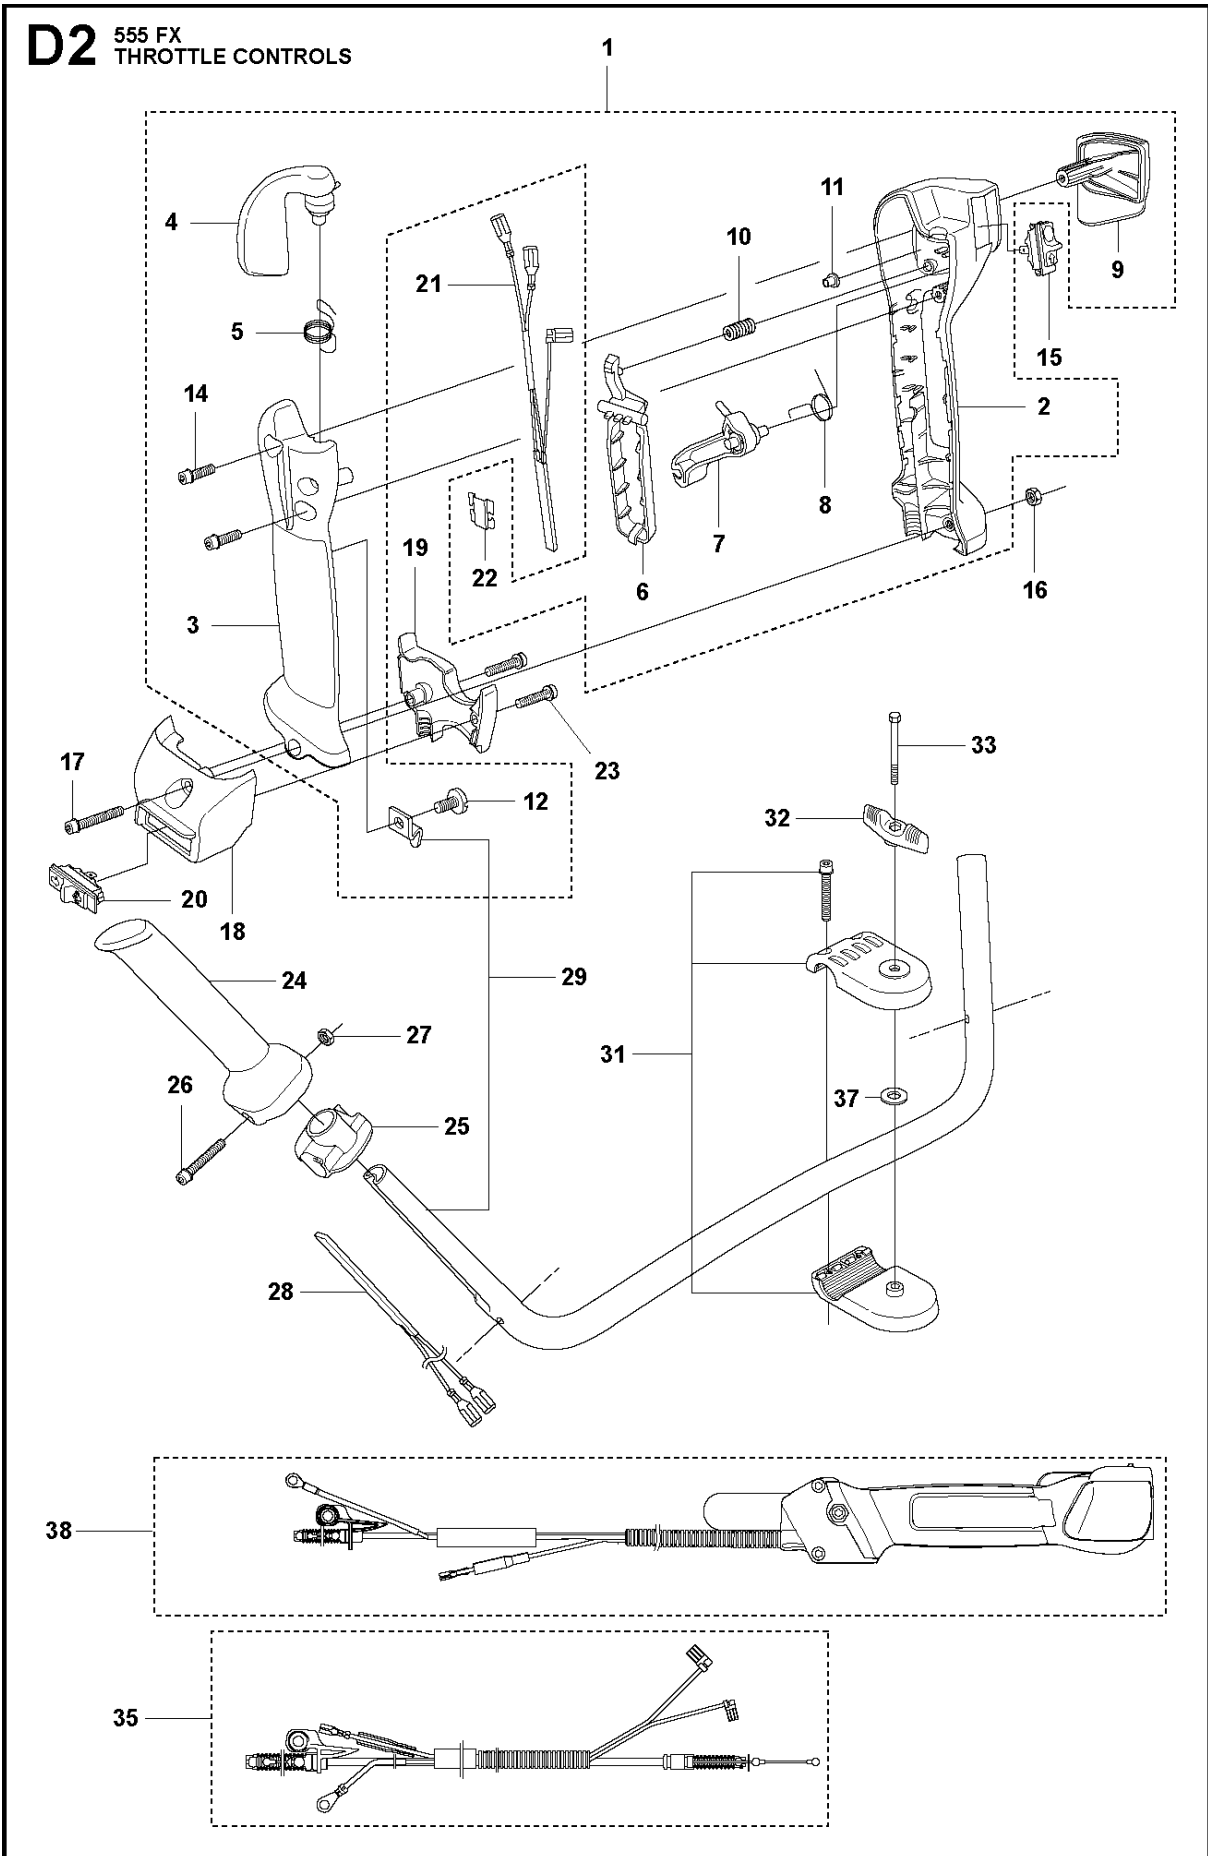

## BEVEL GEAR

555 FX

Ref	Part No	Description	Remark	QTY	KIT
1	537 42 82-04	BEVEL GEAR	Incl. Pos. 2-11	1	
2	537 42 83-01	GEAR HOUSING		1	1
3	738 21 01-10	BALL BEARING		1	1
4	503 25 25-01	BALL BEARING		1	1
5	735 31 33-10	CIRCLIP		1	1
6	503 25 18-01	BEARING		1	1
7	735 31 17-00	CIRCLIP		1	1
8	735 31 31-10	CIRCLIP		1	1
9	502 43 47-01	GEAR WHEEL KIT	Kit	1	1
10	503 20 15-01	SCREW		1	1
11	725 53 72-65	SCREW IHSCM		2	1
12	544 19 78-01	DRIVER		1	
13	537 34 35-02	SUPPORT FLANGE		1	
14	503 22 73-01	NUT		1	

**B** 555  
SHAFT

SHAFT

555 FX

Ref	Part No	Description	Remark	QTY KIT	
1	502 25 94-01	TUBE	Incl. Pos. 2-3, Reinforced	1	
2	544 32 05-01	SPACER		2	1
3	505 13 13-01	BEARING SHAFT	L=1257mm, Ø=10.5mm	1	1
4	544 15 67-01	DRIVE SHAFT	L=1401mm, Ø=9.0mm	1	
5	589 29 51-01	LABEL		1	

## SUSPENSION

555 FX

Ref	Part No	Description	Remark	QTY	KIT
1	581 97 88-01	SUSPENSION	FX, FXT	1	
1	581 97 88-03	SUSPENSION	FRM	1	
2	544 37 83-01	RETAINER		1	
3	544 37 85-01	COVER		1	
4	506 06 88-01	SPRING		1	
5	544 36 77-01	PARALLEL PIN		1	
6	544 23 09-01	ANTIVIBRATION ELEMENT		2	
7	503 20 07-74	SCREW IHSCFM		3	
8	725 53 72-65	SCREW IHSCM		1	
9	502 19 71-01	SQUARE NUT		1	
10	503 85 73-02	COVER		1	
11	504 02 38-01	LOOP	Incl. Pos. 12-19	1	
12	537 39 57-01	BAND		1	11
13	537 20 18-03	LOOP		1	11
14	537 42 74-01	GUIDE RAIL		1	11
15	537 42 70-01	LEVER		1	11
16	537 42 73-01	NUT		1	11
17	544 25 07-01	WEAR PROTECTION		1	11
18	503 20 07-25	SCREW IHSCFM		1	11
19	503 23 00-11	WASHER		1	11
20	586 20 27-03	WEAR PROTECTION		1	