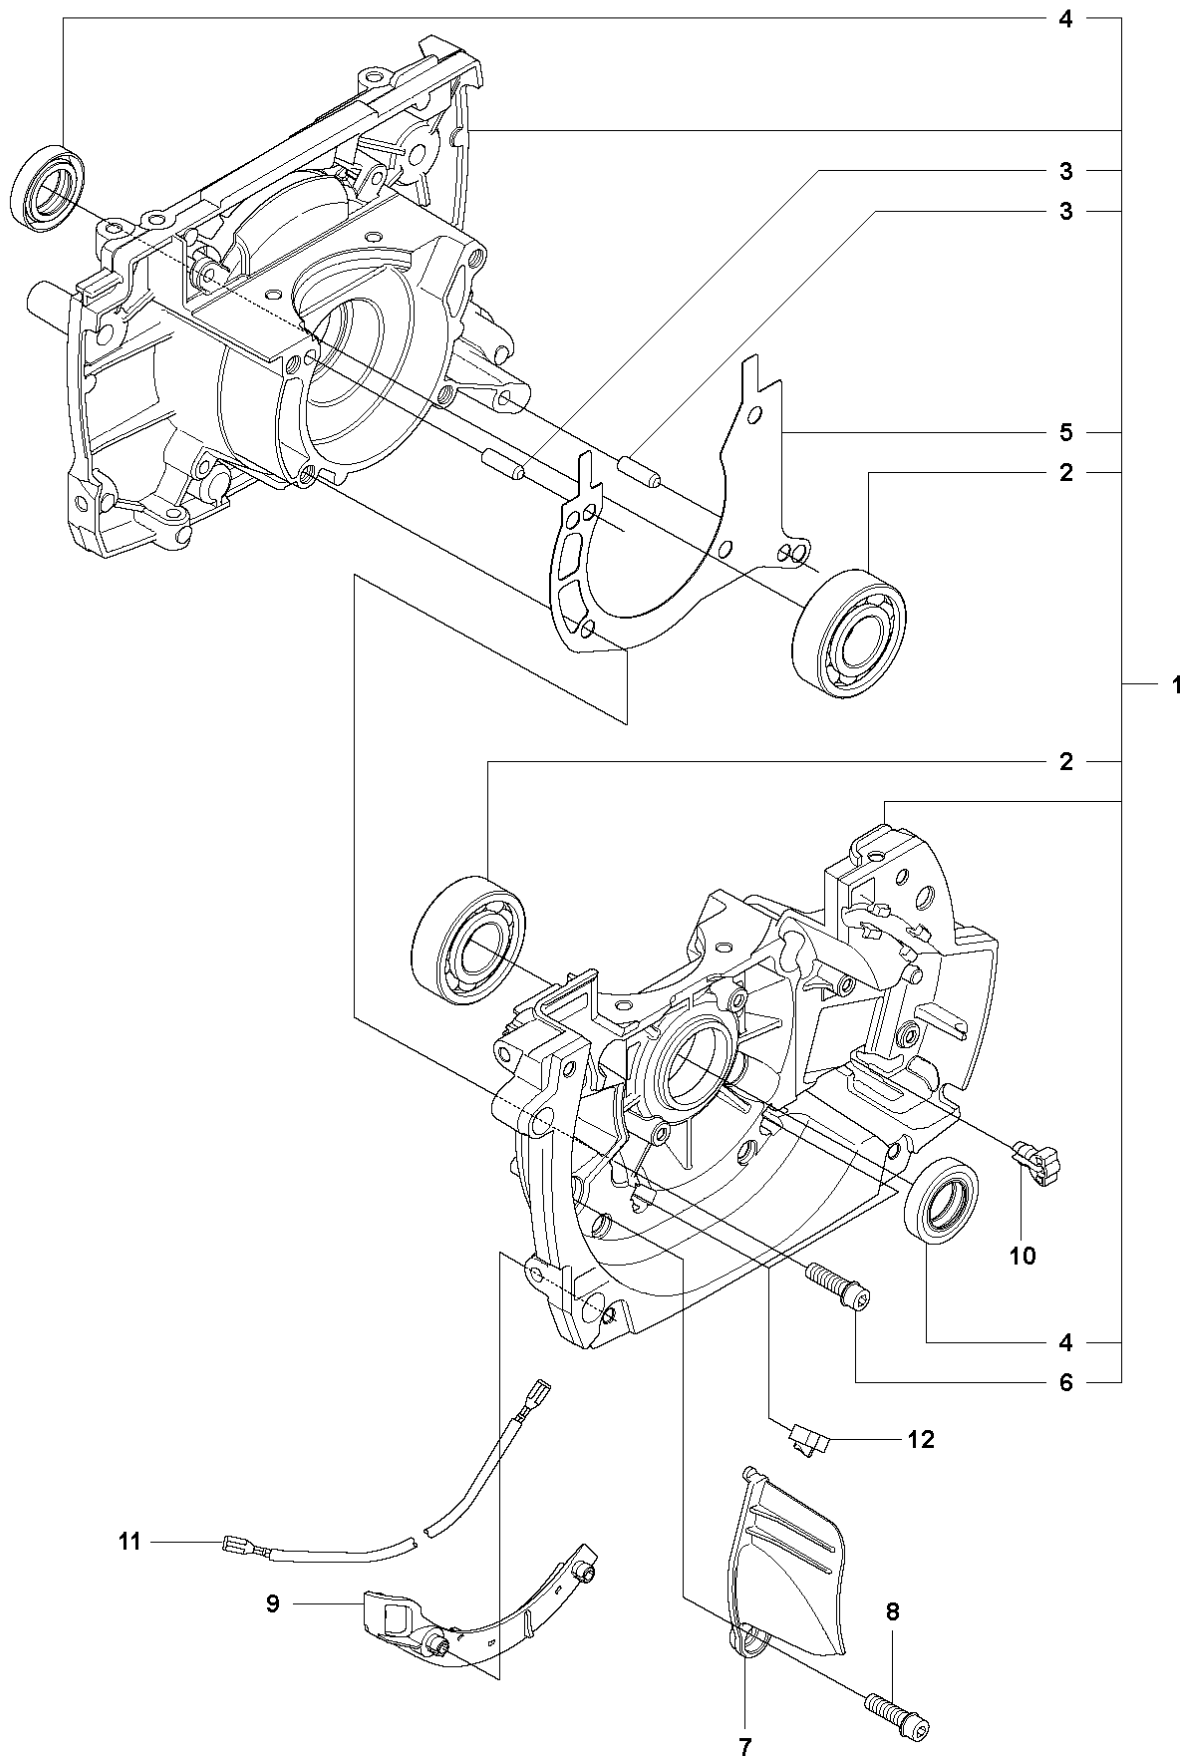

P 555
CRANKCASE

CRANKCASE

555 FX

Ref	Part No	Description	Remark	QTY	KIT
1	544 95 25-02	CRANKCASE		1	
2	503 25 08-01	BEARING		2	1
3	593 80 60-01	GUIDE BUSHING	from s/n 20175100007 -	2	1
3	720 13 07-10	PARALLEL PIN	up to s/n - 20175100006	2	1
4	503 26 02-04	SEALING RING		2	1
5	537 34 67-01	GASKET	up to s/n - 20175100006	1	1
5	590 18 23-01	GASKET	from s/n 20175100007 -	1	1
6	503 20 02-30	SCREW IHSCFM		5	1
7	544 09 45-01	NOZZLE		1	
8	503 20 25-16	SCREW IHSCM		1	
9	544 09 44-01	CABLE HOLDER		1	
10	540 07 01-01	RETAINER		1	
11	544 33 18-01	SHORT CIRCUIT CABLE		1	
12	501 04 44-01	RETAINER		2