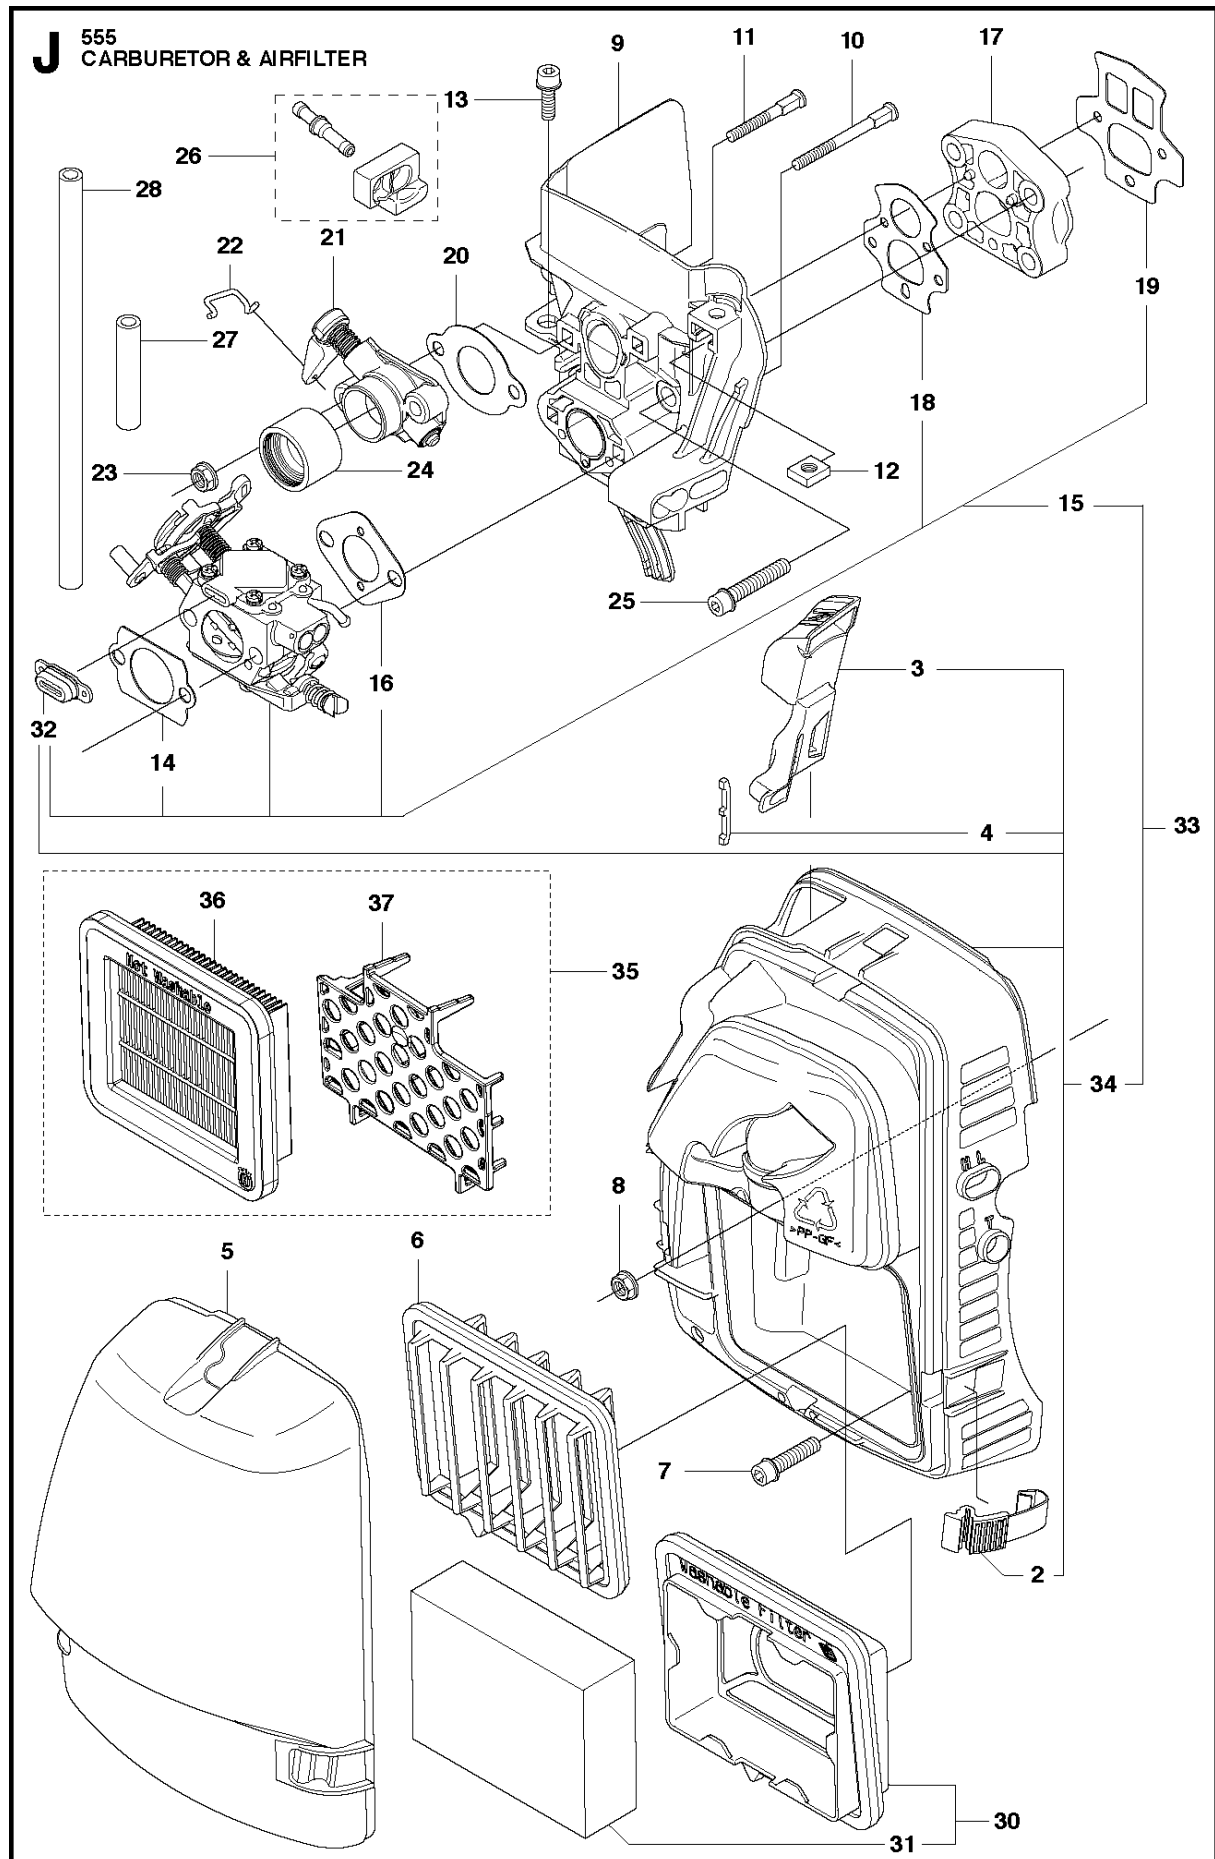

CARBURETOR & AIR FILTER

555 FX

Ref	Part No	Description	Remark	QTY	KIT
2	503 74 01-02	SNAP LOCKING		3	34
3	537 35 26-01	CHOKE CONTROL		1	34
4	537 38 78-01	GROMMET		1	34
5	537 41 01-01	FILTER COVER		1	
6	537 41 08-01	FILTER	Nylon 80/32 Winter	1	
6	537 41 08-02	FILTER	Nylon 44/27	1	
7	503 20 07-76	SCREW IHSCFM		2	
8	731 71 14-51	HEXAGON NUT FLANGE		2	
9	537 35 04-01	INSULATION WALL		1	
10	503 98 81-01	SCREW		2	
11	503 98 81-04	SCREW		2	
12	503 22 65-04	SQUARE NUT		1	
13	503 20 07-76	SCREW IHSCFM		1	
14	544 42 99-01	GASKET		1	15
15	586 10 88-01	CARBURETTOR	s/n from 20130600067 -	1	
16	510 04 37-01	GASKET		1	15
17	544 04 33-01	MANIFOLD		1	
18	544 04 30-01	GASKET		1	15
19	544 04 31-01	GASKET		1	15
20	544 16 08-01	GASKET		1	
21	544 21 40-01	VALVE HOUSING		1	
22	544 84 78-01	LINK		1	
23	731 71 14-51	HEXAGON NUT FLANGE		2	
24	537 41 05-01	INLET PIPE		1	
25	503 20 07-80	SCREW IHSCFM		4	
26	544 16 15-01	GROMMET	Kit	1	
27	581 75 61-41	FUEL HOSE		1	
28	544 32 49-14	FUEL HOSE		1	
30	505 03 47-02	FILTER	RXT, Incl. Pos. 31	1	
31	505 03 10-03	FILTER		1	30
32	577 96 93-01	SEALING PLUG	s/n from 20130600067 -	1	15, 34
32	579 62 01-01	SEALING PLUG	s/n up to - 20130600066	1	
33	586 15 40-01	CARBURETTOR KIT	s/n up to - 20130600066	1	15, 34
34	580 48 26-01	FILTER HOLDER		1	
35	596 32 49-01	AIR FILTER		1	
36	574 66 80-03	FILTER		1	
37	589 68 66-01	SUPPORT		1