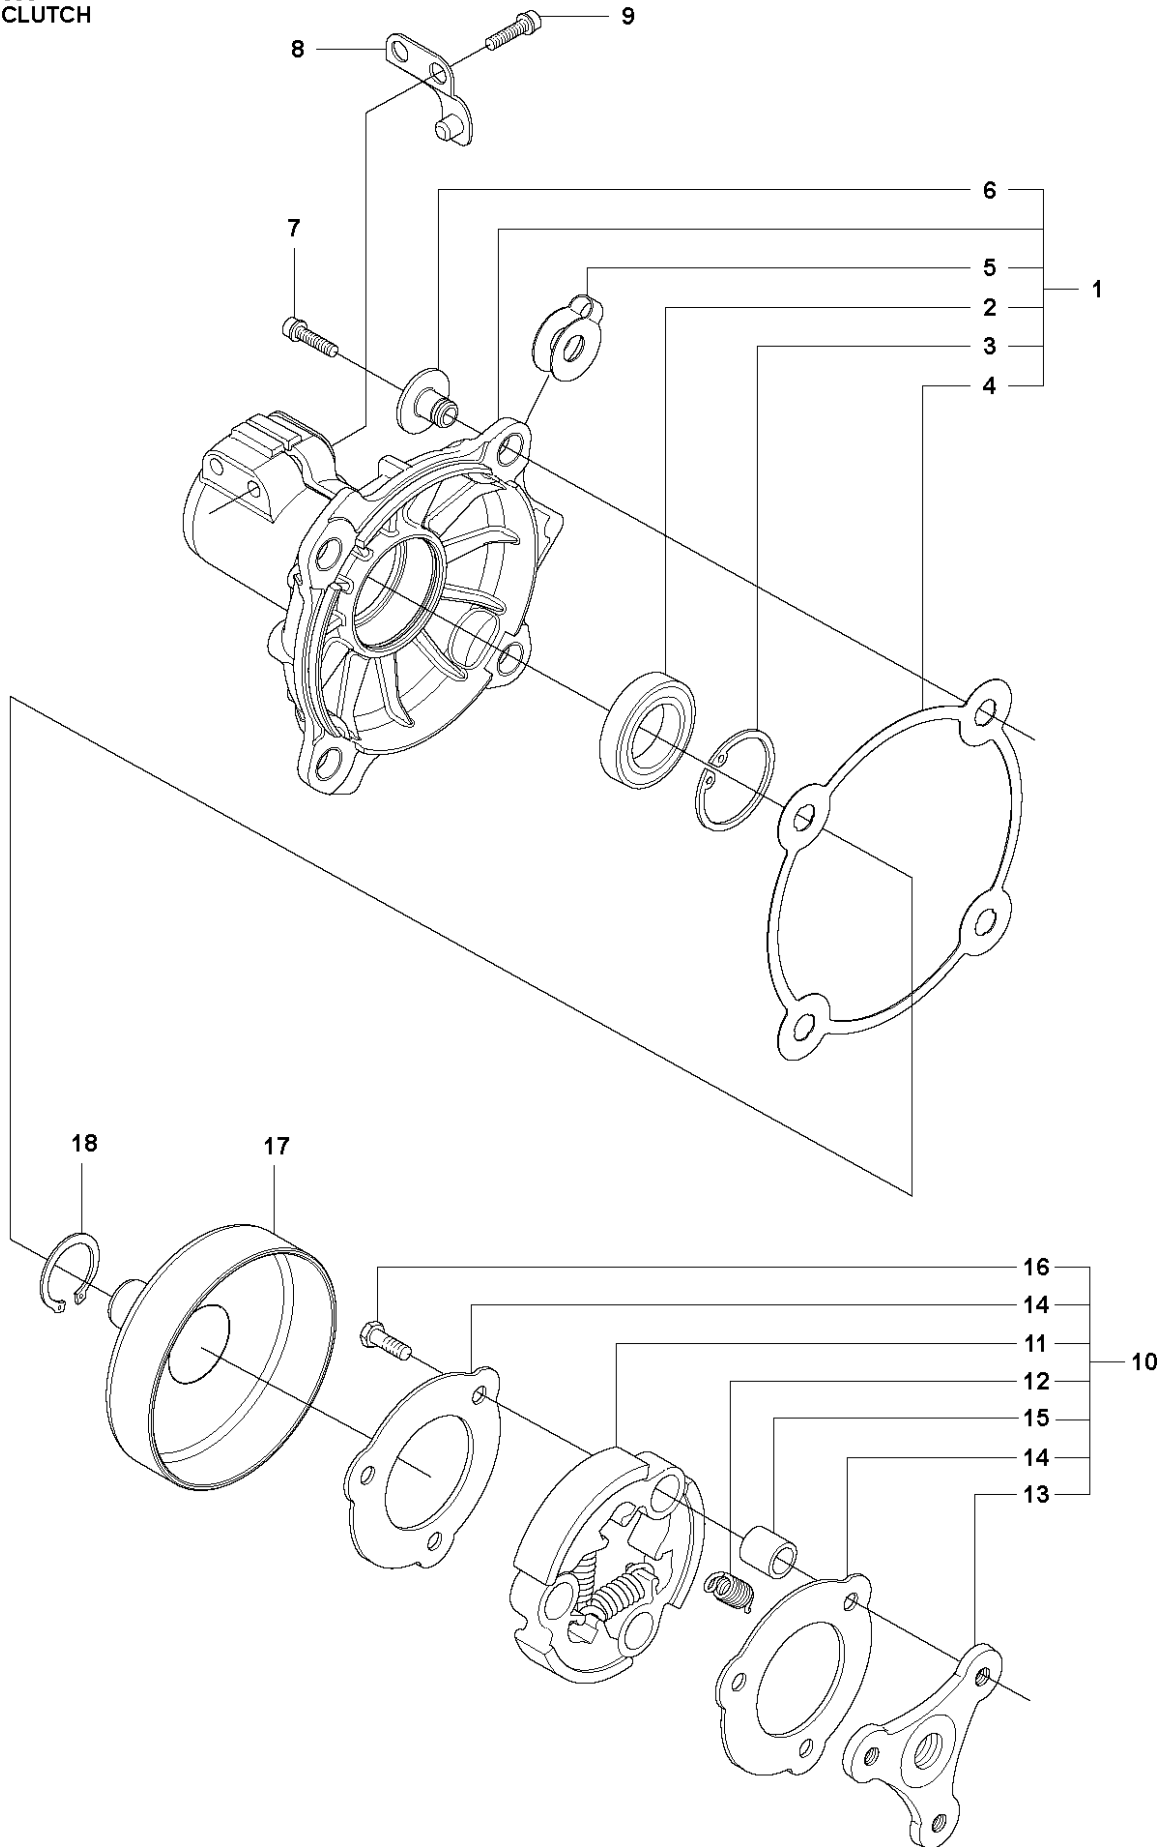

F 555
CLUTCH

CLUTCH

555 FX

Ref	Part No	Description	Remark	QTY KIT	
1	502 49 35-06	CLUTCH COVER ASSY	Incl. Pos. 2-6	1	
2	738 22 02-19	BALL BEARING		1	1
3	735 31 33-10	CIRCLIP		1	1
4	544 90 81-01	WASHER		1	1
5	544 09 36-02	SPRING PLATE		4	1
6	544 09 35-01	SPACING SLEEVE		4	1
7	503 20 07-78	SCREW IHSCFM		4	
8	544 29 48-01	LOCKING PLATE		1	
9	725 53 72-65	SCREW IHSCM		2	
10	579 16 40-02	CLUTCH ASSY	Incl. Pos. 11-16	1	
11	537 40 37-01	CLUTCH SHOE	1 clutch shoe only	1	10
12	578 76 94-01	CLUTCH SPRING	Ø 1.8 mm	1	10
13	537 40 36-01	CLUTCH HUB		1	10
14	544 89 28-01	WASHER		2	10
15	537 13 54-01	BEARING BUSH		3	10
16	503 20 18-02	SCREW EHHM		3	10
17	586 55 33-02	CLUTCH DRUM ASSY		1	
18	735 31 17-00	CIRCLIP		1