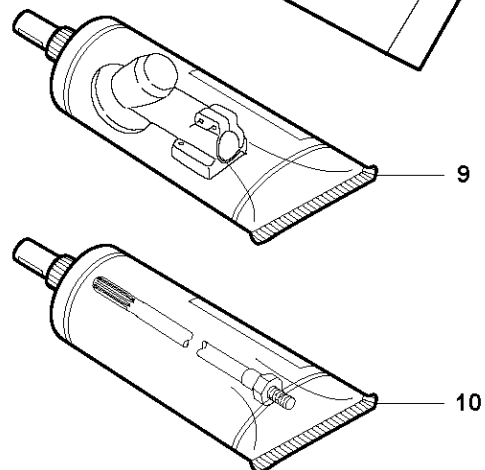

Oil Airfilter
Öl Luftfilter
Aceite Filtro Air
Huile Filtera aire
Olja Luftfilter