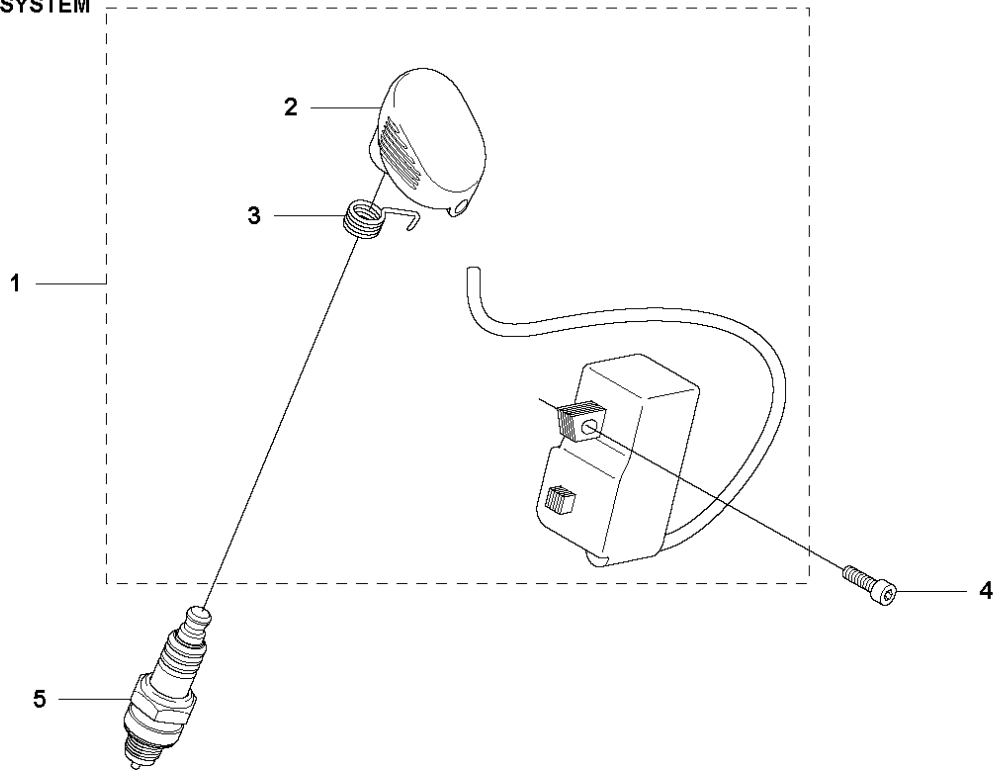

L 555
IGNITION SYSTEM

IGNITION SYSTEM

555 RXT

Ref	Part No	Description	Remark	QTY	KIT
1	504 70 87-01	IGNITION MODULE	Pos. 2-3	1	
2	537 41 22-01	SPARK PLUG CAP		1	1
3	501 48 56-01	CONTACT SPRING		1	1
4	503 20 25-16	SCREW IHSCM		2	
5	503 23 51-11	SPARK PLUG	NGK BPMR7A	1	
6	537 24 05-01	FLYWHEEL ASSY	RXT, FX, FRM Incl. Pos. 7-10	1	
6	537 24 05-02	FLYWHEEL ASSY	FXT Incl. Pos. 7-10	1	
7	503 81 24-01	STARTER PAWL		2	6
8	503 81 29-01	SPRING		2	6
9	501 81 99-03	SCREW		2	6
10	503 23 00-42	WASHER		2	6
11	503 22 04-01	NUT		1	
12	537 25 63-02	GENERATOR STATOR	FXT	1	
13	544 44 43-01	SCREW IH SCT	FXT	2