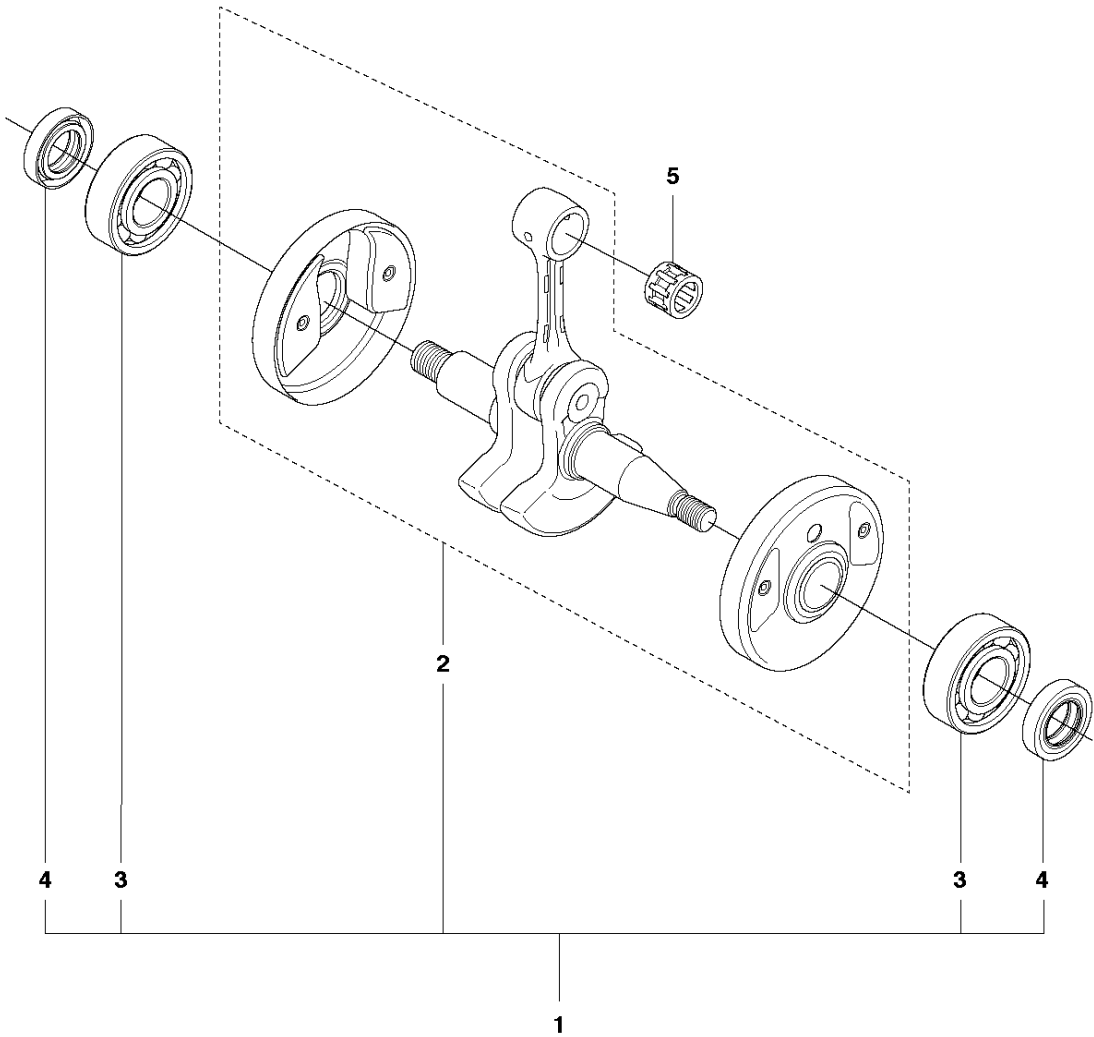

N 555
CRANK SHAFT

CRANKSHAFT

555 RXT

Ref	Part No	Description	Remark	QTY	KIT
1	544 95 26-02	CRANKSHAFT		1	
2	537 29 38-04	CRANKSHAFT		1	
3	738 22 02-25	BALL BEARING		2	1
4	503 26 02-04	SEALING RING		2	1
5	501 45 16-01	NEEDLE BEARING		1