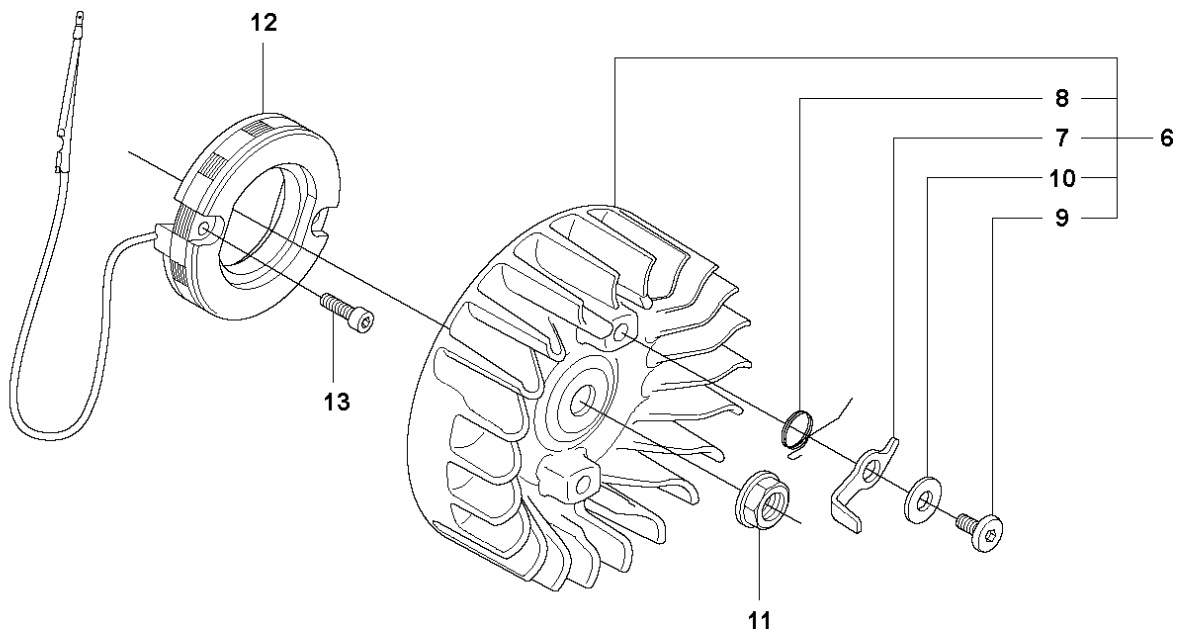

L 555
IGNITION SYSTEM

IGNITION SYSTEM

555 RXT

Ref	Part No	Description	Remark	QTY	KIT
1	504 70 87-01	IGNITION MODULE	Pos. 2-3	1	
2	537 41 22-01	SPARK PLUG CAP		1	1
3	501 48 56-01	CONTACT SPRING		1	1
4	503 20 25-16	SCREW IHSCM		2	
5	503 23 51-11	SPARK PLUG	NGK BPMR7A	1	
6	537 24 05-01	FLYWHEEL ASSY	RXT, FX, FRM Incl. Pos. 7-10	1	
6	537 24 05-02	FLYWHEEL ASSY	FXT Incl. Pos. 7-10	1	
7	503 81 24-01	STARTER PAWL		2	6
8	503 81 29-01	SPRING		2	6
9	501 81 99-03	SCREW		2	6
10	503 23 00-42	WASHER		2	6
11	503 22 04-01	NUT		1	
12	537 25 63-02	GENERATOR STATOR	FXT	1	
13	544 44 43-01	SCREW IH SCT	FXT	2