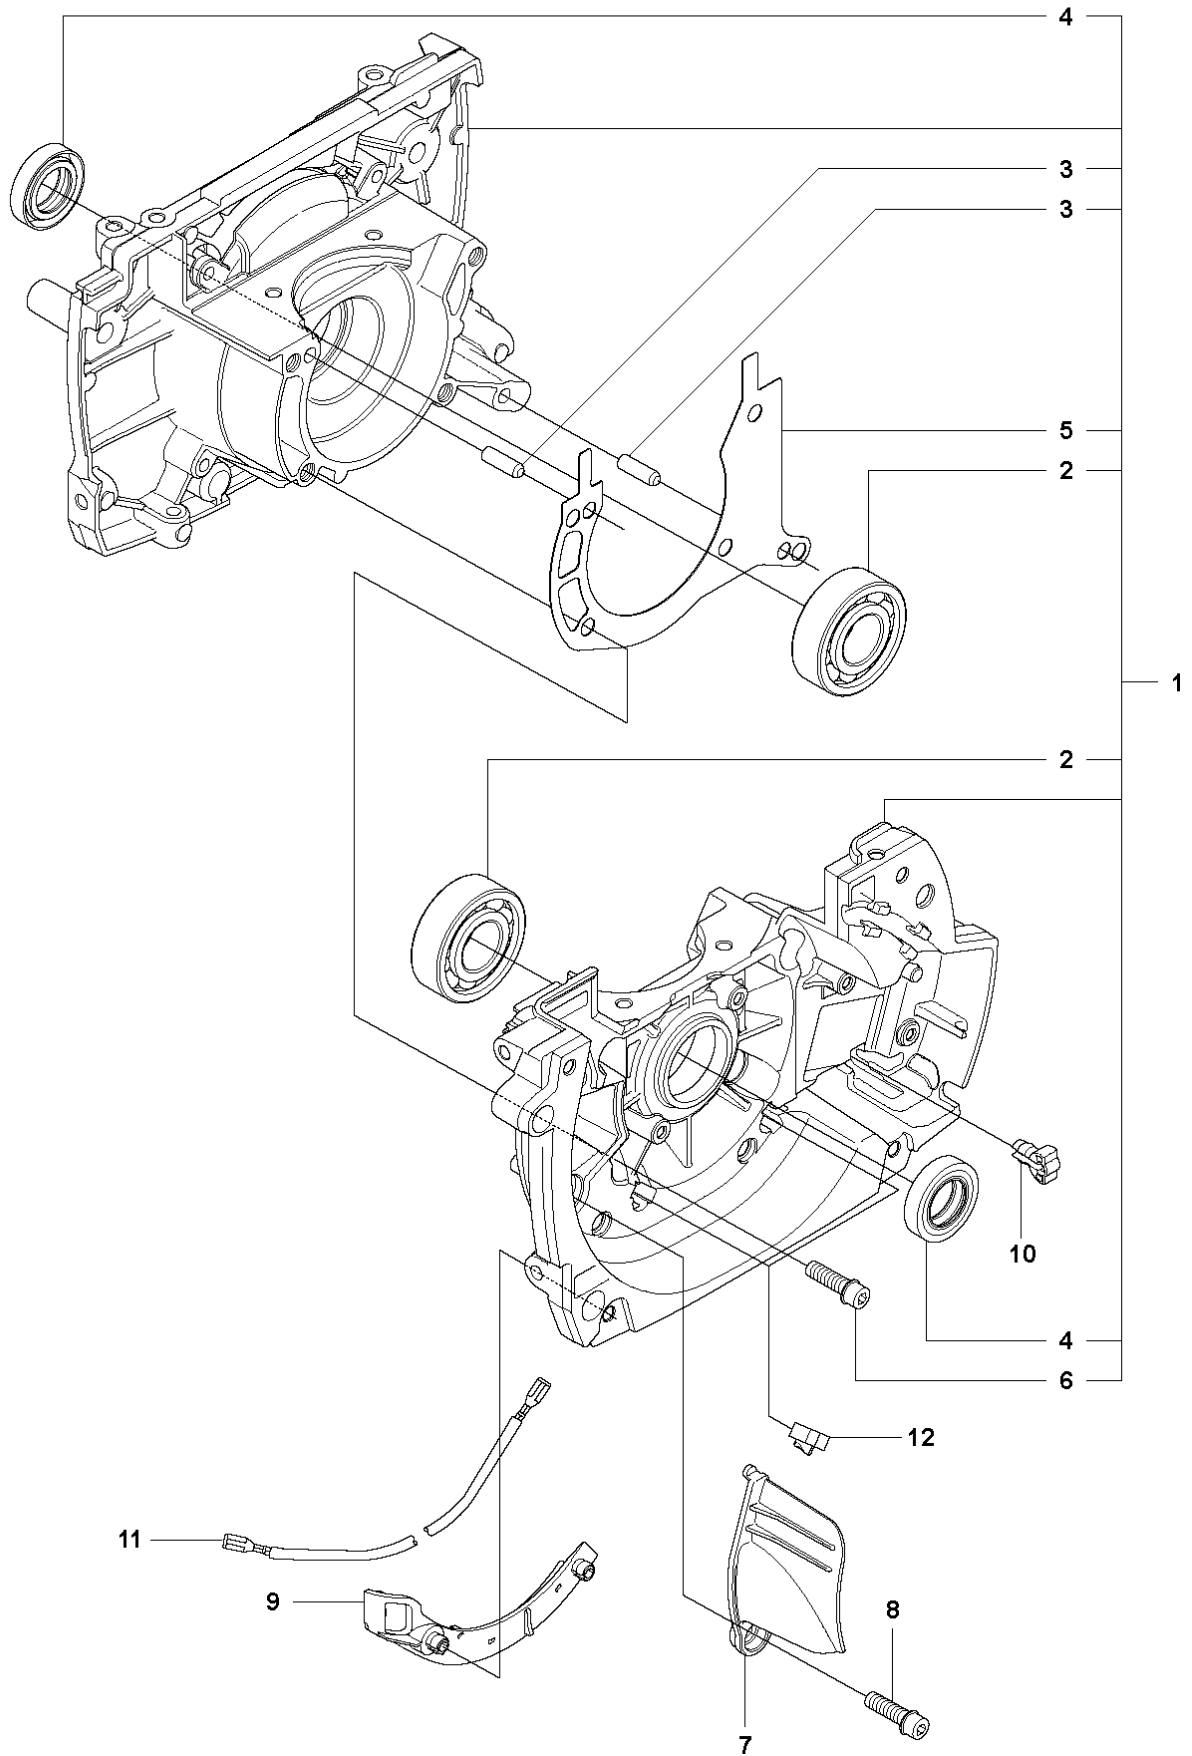

P 555
CRANKCASE

CRANKCASE

555 RXT

Ref	Part No	Description	Remark	QTY	KIT
1	544 95 25-02	CRANKCASE		1	
2	503 25 08-01	BEARING		2	1
3	593 80 60-01	GUIDE BUSHING	from s/n 20175100007 -	2	1
3	720 13 07-10	PARALLEL PIN	up to s/n - 20175100006	2	1
4	503 26 02-04	SEALING RING		2	1
5	537 34 67-01	GASKET	up to s/n - 20175100006	1	1
5	590 18 23-01	GASKET	from s/n 20175100007 -	1	1
6	503 20 02-30	SCREW IHSCFM		5	1
7	544 09 45-01	NOZZLE		1	
8	503 20 25-16	SCREW IHSCM		1	
9	544 09 44-01	CABLE HOLDER		1	
10	540 07 01-01	RETAINER		1	
11	544 33 18-01	SHORT CIRCUIT CABLE		1	
12	501 04 44-01	RETAINER		2