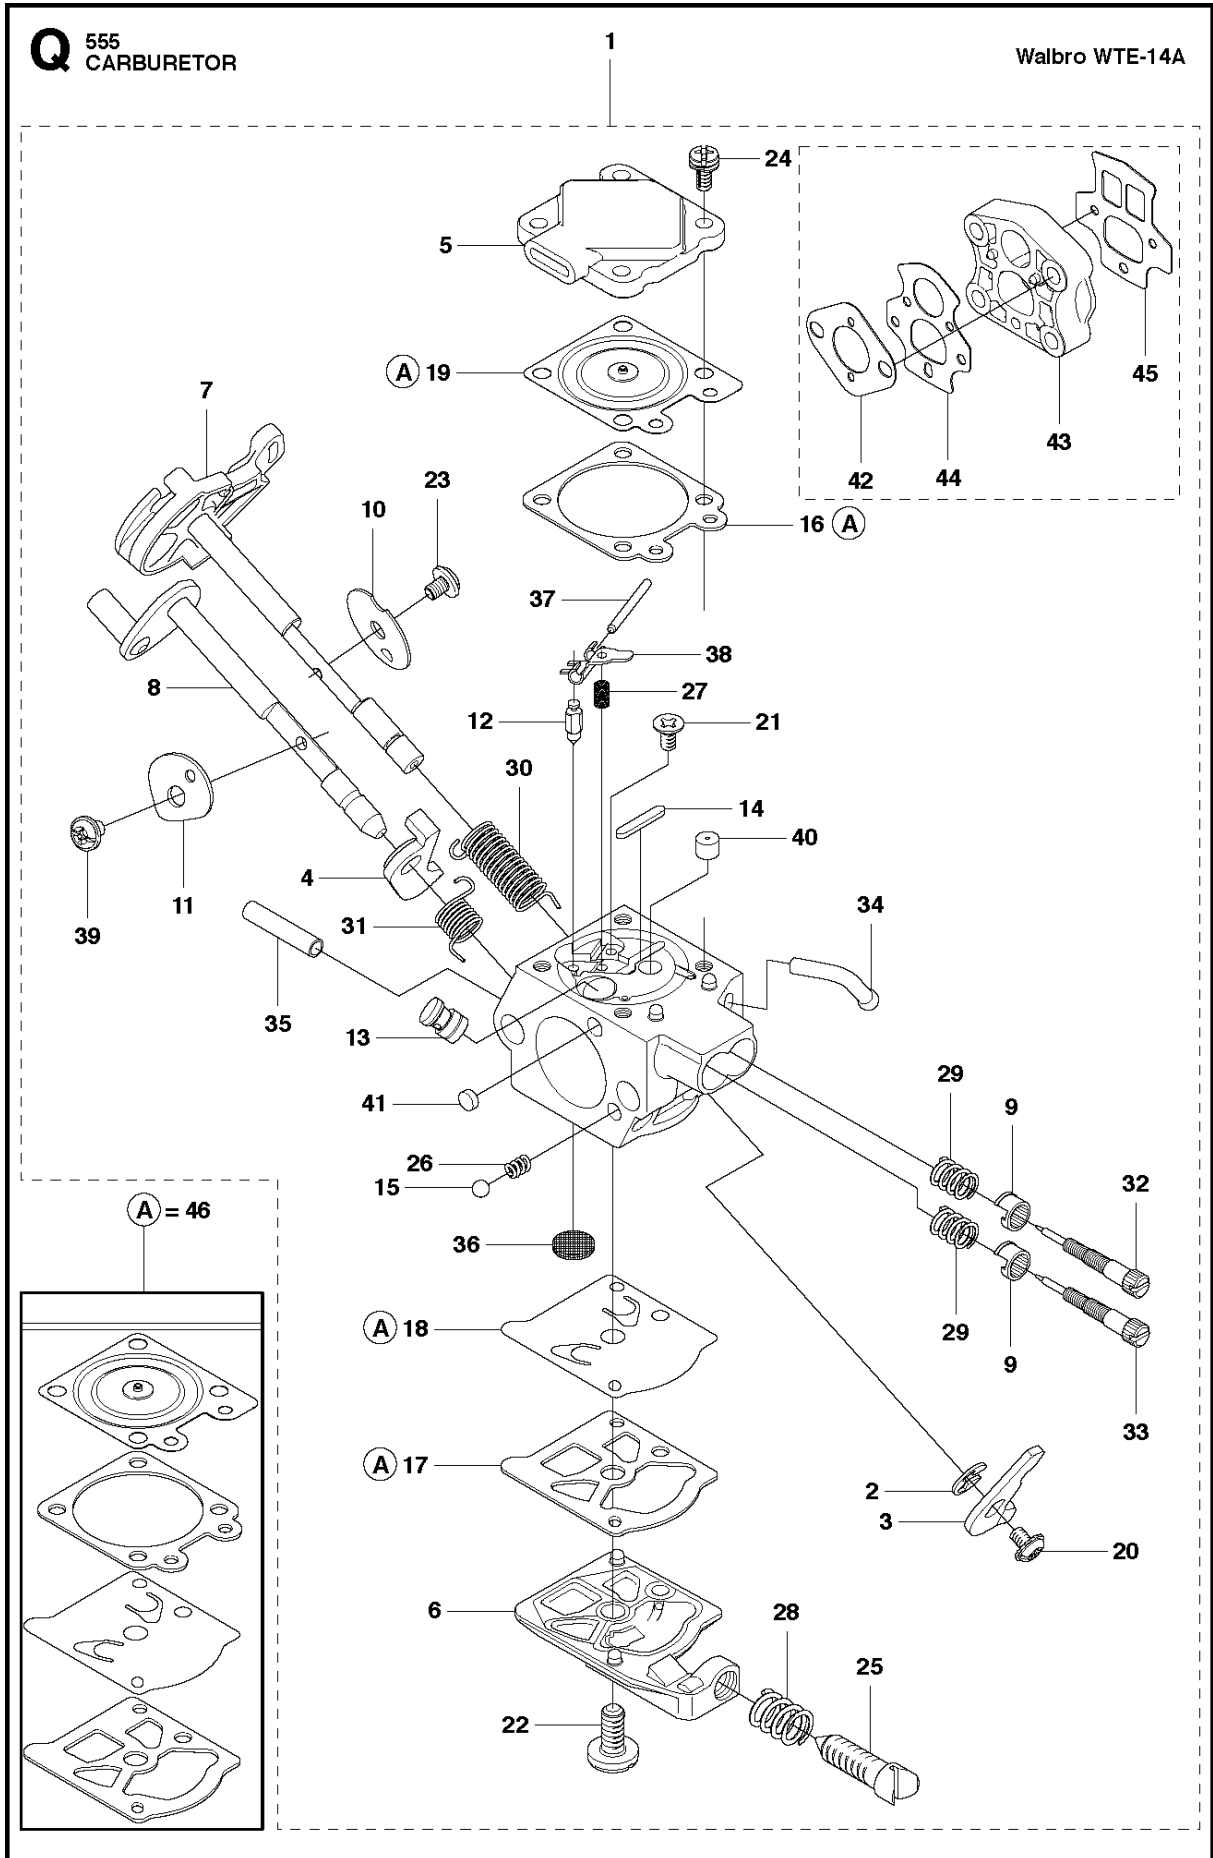

Q 555
CARBURETOR

Walbro WTE-14A

CARBURETOR

555 RXT

Ref	Part No	Description	Remark	QTY	KIT
1	586 10 88-01	CARBURETTOR	s/n from 20130600067 -	1	
1	586 15 40-01	CARBURETTOR KIT	s/n up to - 20130600067	1	
2	505 31 67-36	RING		1	1
3	544 97 07-01	LEVER		1	1
4	544 17 77-01	LEVER		1	1
5	505 31 67-54	LOCK STYRMEMBRAN		1	1
6	503 58 43-01	COVER		1	1
7	544 04 36-01	SHAFT		1	1
8	544 04 40-01	SHAFT		1	1
9	544 97 08-01	LIMITER CAP		2	1
10	505 42 71-01	VALVE		1	1
11	537 10 96-01	VALVE		1	1
12	503 56 34-01	NEEDLE VALVE		1	1
13	502 84 68-01	NOZZLE ASSY		1	1
14	502 84 69-01	PLUG		1	1
15	501 46 85-01	BALL		1	1
16	504 35 09-06	GASKET		1	1, 42
17	504 13 09-06	GASKET		1	1, 42
18	577 01 66-01	DIAPHRAGM		1	1, 42
19	580 80 42-01	DIAPHRAGM		1	1, 42
20	501 46 87-01	SCREW		1	1
21	502 84 71-01	SCREW		1	1
22	501 46 69-01	SCREW		1	1
23	537 00 34-01	SCREW		1	1
24	537 00 31-01	SCREW		4	1
25	537 40 82-01	SCREW		1	1
26	501 46 84-01	SPRING		1	1
27	501 79 59-01	SPRING		1	1
28	501 66 78-01	SPRING		1	1
29	544 97 10-01	SPRING		2	1
30	544 17 76-01	SPRING		1	1
31	544 97 11-01	SPRING		1	1
32	502 84 72-01	NEEDLE		1	1
33	502 84 73-01	NEEDLE		1	1
34	544 97 15-01	FITTING		1	1
35	544 97 16-01	FITTING		1	1
36	501 66 61-01	SCREEN		1	1
37	505 52 01-25	PIN		1	1
38	502 84 74-01	LEVER		1	1
39	544 11 15-01	SCREW		1	1
40	505 42 69-01	JET		1	1
41	503 57 43-01	PLUG		1	1
42	TBD	TBD	Delivered with 510 24 20-01. Separate spare part, see page J.	1	1
43	TBD	TBD	Delivered with 510 24 20-01. Separate spare part, see page J.	1	1
44	TBD	TBD	Delivered with 510 24 20-01. Separate spare part, see page J.	1	1
45	TBD	TBD	Delivered with 510 24 20-01. Separate spare part, see page J.	1	1
46	515 99 96-01	KIT		1