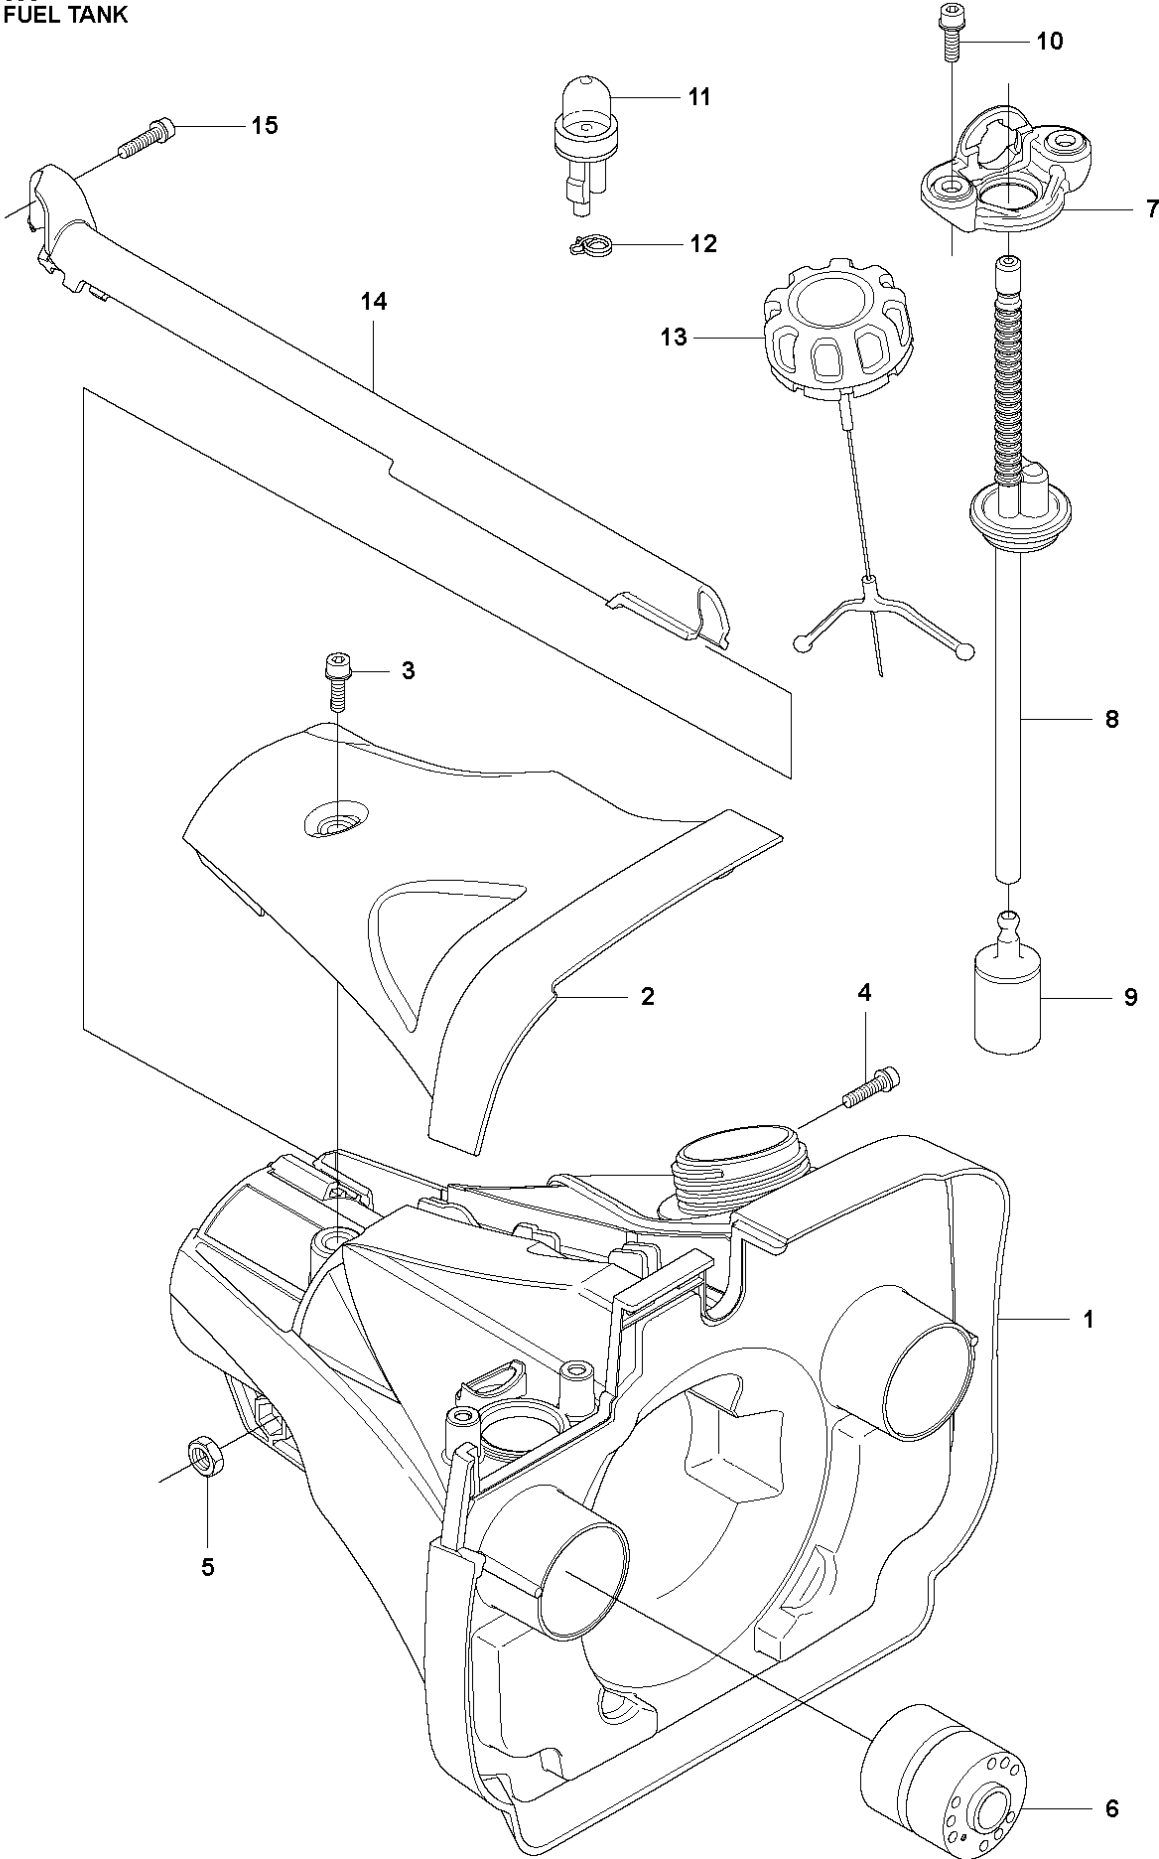

E 555
FUEL TANK

FUEL TANK

555 RXT

Ref	Part No	Description	Remark	QTY KIT
1	537 35 88-01	FUEL TANK		1
2	537 35 86-01	COVER		1
3	503 20 07-72	SCREW IHSCFM		1
4	503 20 07-76	SCREW IHSCFM		1
5	503 22 10-12	HEXAGON NUT		1
6	544 23 09-01	ANTIVIBRATION ELEMENT		2
7	544 21 53-01	BRACKET		1
8	544 21 54-01	FUEL HOSE		1
9	503 44 32-01	FUEL FILTER		1
10	503 20 07-76	SCREW IHSCFM		2
11	503 93 66-01	PURGE		1
12	544 34 86-01	HOSE CLAMP		1
13	504 11 32-01	TANK CAP		1
14	544 10 95-01	WIRING PROTECTION	RXT	1
14	544 10 95-02	WIRING PROTECTION	FX, FXT, FRM	1
15	503 20 07-74	SCREW IHSCFM		1