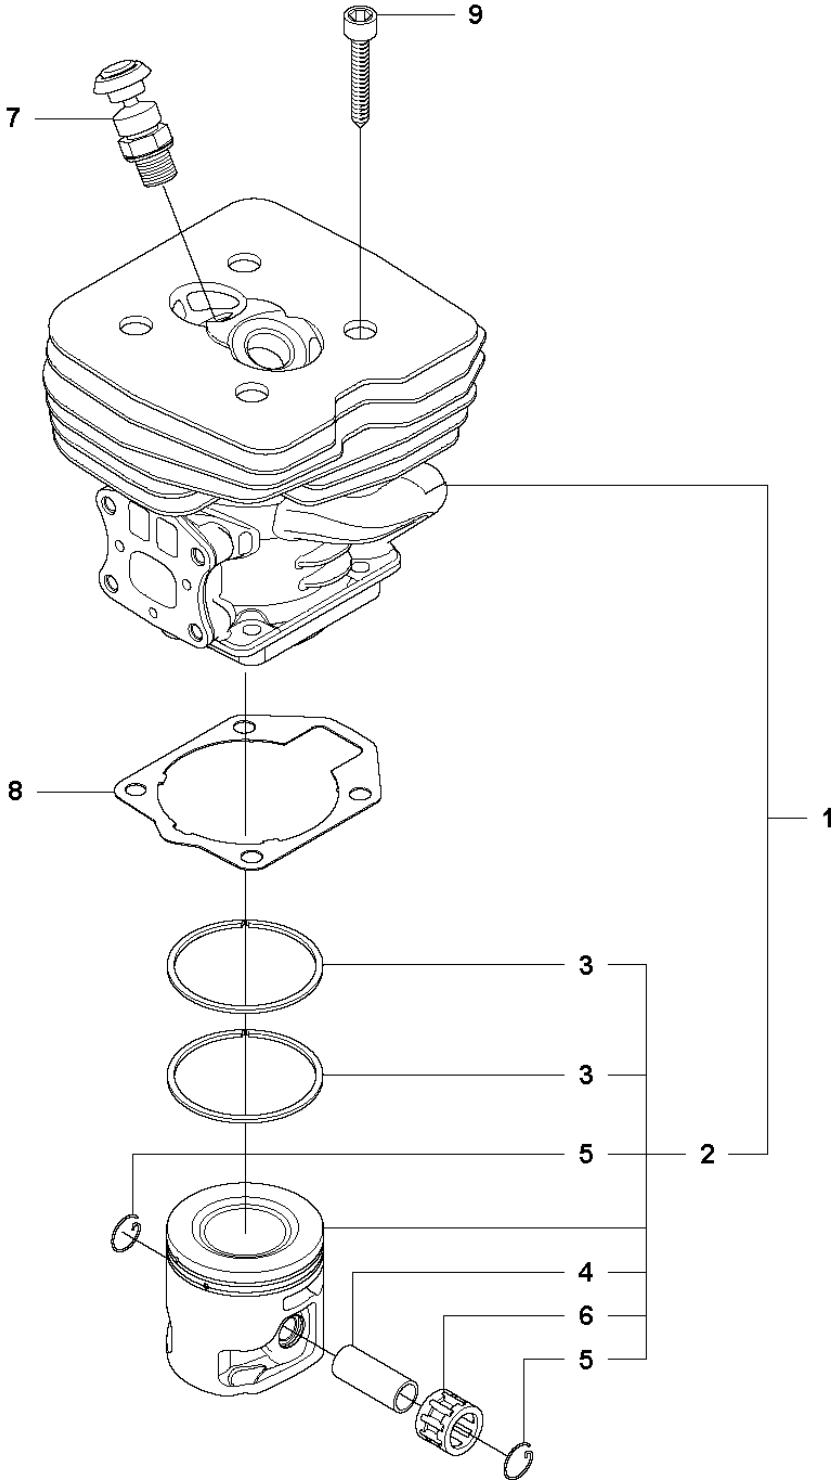

STARTER

555 RXT

Ref	Part No	Description	Remark	QTY KIT	
1	575 51 17-01	STARTER ASSY	Incl. Pos. 2-9	1	
2	575 51 26-01	STARTER HOUSING	Spare part incl. Screws Pos. 9	1	1
3	502 20 06-01	SPRING CASSETTE ASSY		1	1
4	503 95 73-01	STARTER PULLEY		1	1
5	505 30 51-25	STARTER CORD		1	1
6	537 23 25-01	STARTER HANDLE		1	1
7	503 21 69-16	SCREW IH SCT		1	1
8	503 21 29-06	SCREW CCRPANT		2	1
9	573 99 43-04	SCREW IHSCFMO	Captive Screw M5	4	1, 2
10	537 34 56-01	AIR CONDUCTOR		1	
11	576 46 81-02	LABEL		1	

L 555
IGNITION SYSTEM

IGNITION SYSTEM

555 RXT

Ref	Part No	Description	Remark	QTY	KIT
1	504 70 87-01	IGNITION MODULE	Pos. 2-3	1	
2	537 41 22-01	SPARK PLUG CAP		1	1
3	501 48 56-01	CONTACT SPRING		1	1
4	503 20 25-16	SCREW IHSCM		2	
5	503 23 51-11	SPARK PLUG	NGK BPMR7A	1	
6	537 24 05-01	FLYWHEEL ASSY	RXT, FX, FRM Incl. Pos. 7-10	1	
6	537 24 05-02	FLYWHEEL ASSY	FXT Incl. Pos. 7-10	1	
7	503 81 24-01	STARTER PAWL		2	6
8	503 81 29-01	SPRING		2	6
9	501 81 99-03	SCREW		2	6
10	503 23 00-42	WASHER		2	6
11	503 22 04-01	NUT		1	
12	537 25 63-02	GENERATOR STATOR	FXT	1	
13	544 44 43-01	SCREW IH SCT	FXT	2	

M 555
CYLINDER & PISTON

CYLINDER PISTON

555 RXT

Ref	Part No	Description	Remark	QTY	KIT
1	544 98 60-02	CYLINDER ASSY	Incl. Pos. 2-6	1	
2	576 95 48-01	PISTON ASSY	Incl. Pos. 3-6	1	1
3	502 65 39-01	PISTON RING		2	1, 2
4	505 49 57-01	PISTON PIN		1	1, 2
5	505 49 58-01	CIRCLIP		2	1, 2
6	501 45 16-01	NEEDLE BEARING		1	1, 2
7	544 20 00-01	DECOMPRESSION VALVE		1	
8	537 34 68-01	GASKET		1	
9	725 53 33-55	SCREW IHSCM		4	