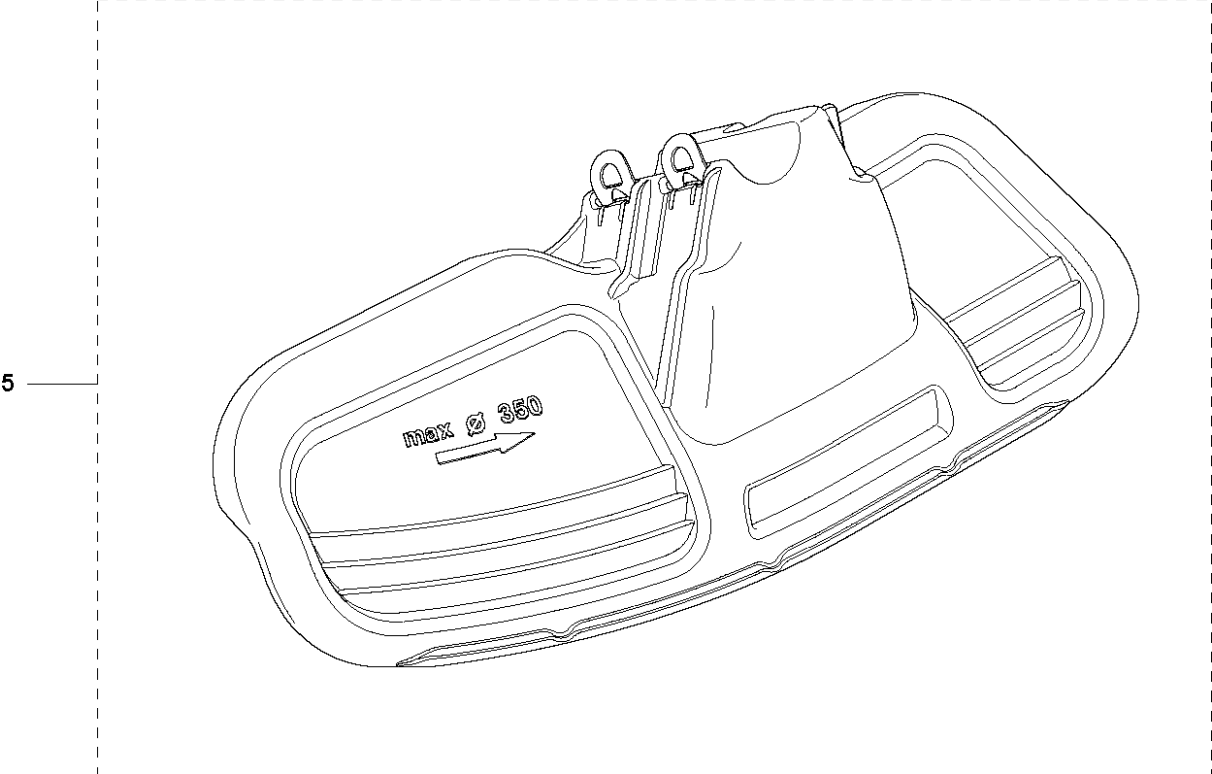

R2 555 RXT
ACCESSORIES

ACCESSORIES

555 RXT

Ref	Part No	Description	Remark	QTY	KIT
1	544 10 74-02	TRIMMER GUARD	RXT Incl. Pos. 2-4	1	
2	537 28 53-01	BLADE		1	1
3	503 21 75-72	SCREW IHSCFT		1	1
4	503 74 29-01	DECAL		1	1
5	544 16 03-01	TRIMMER GUARD	RXT	1