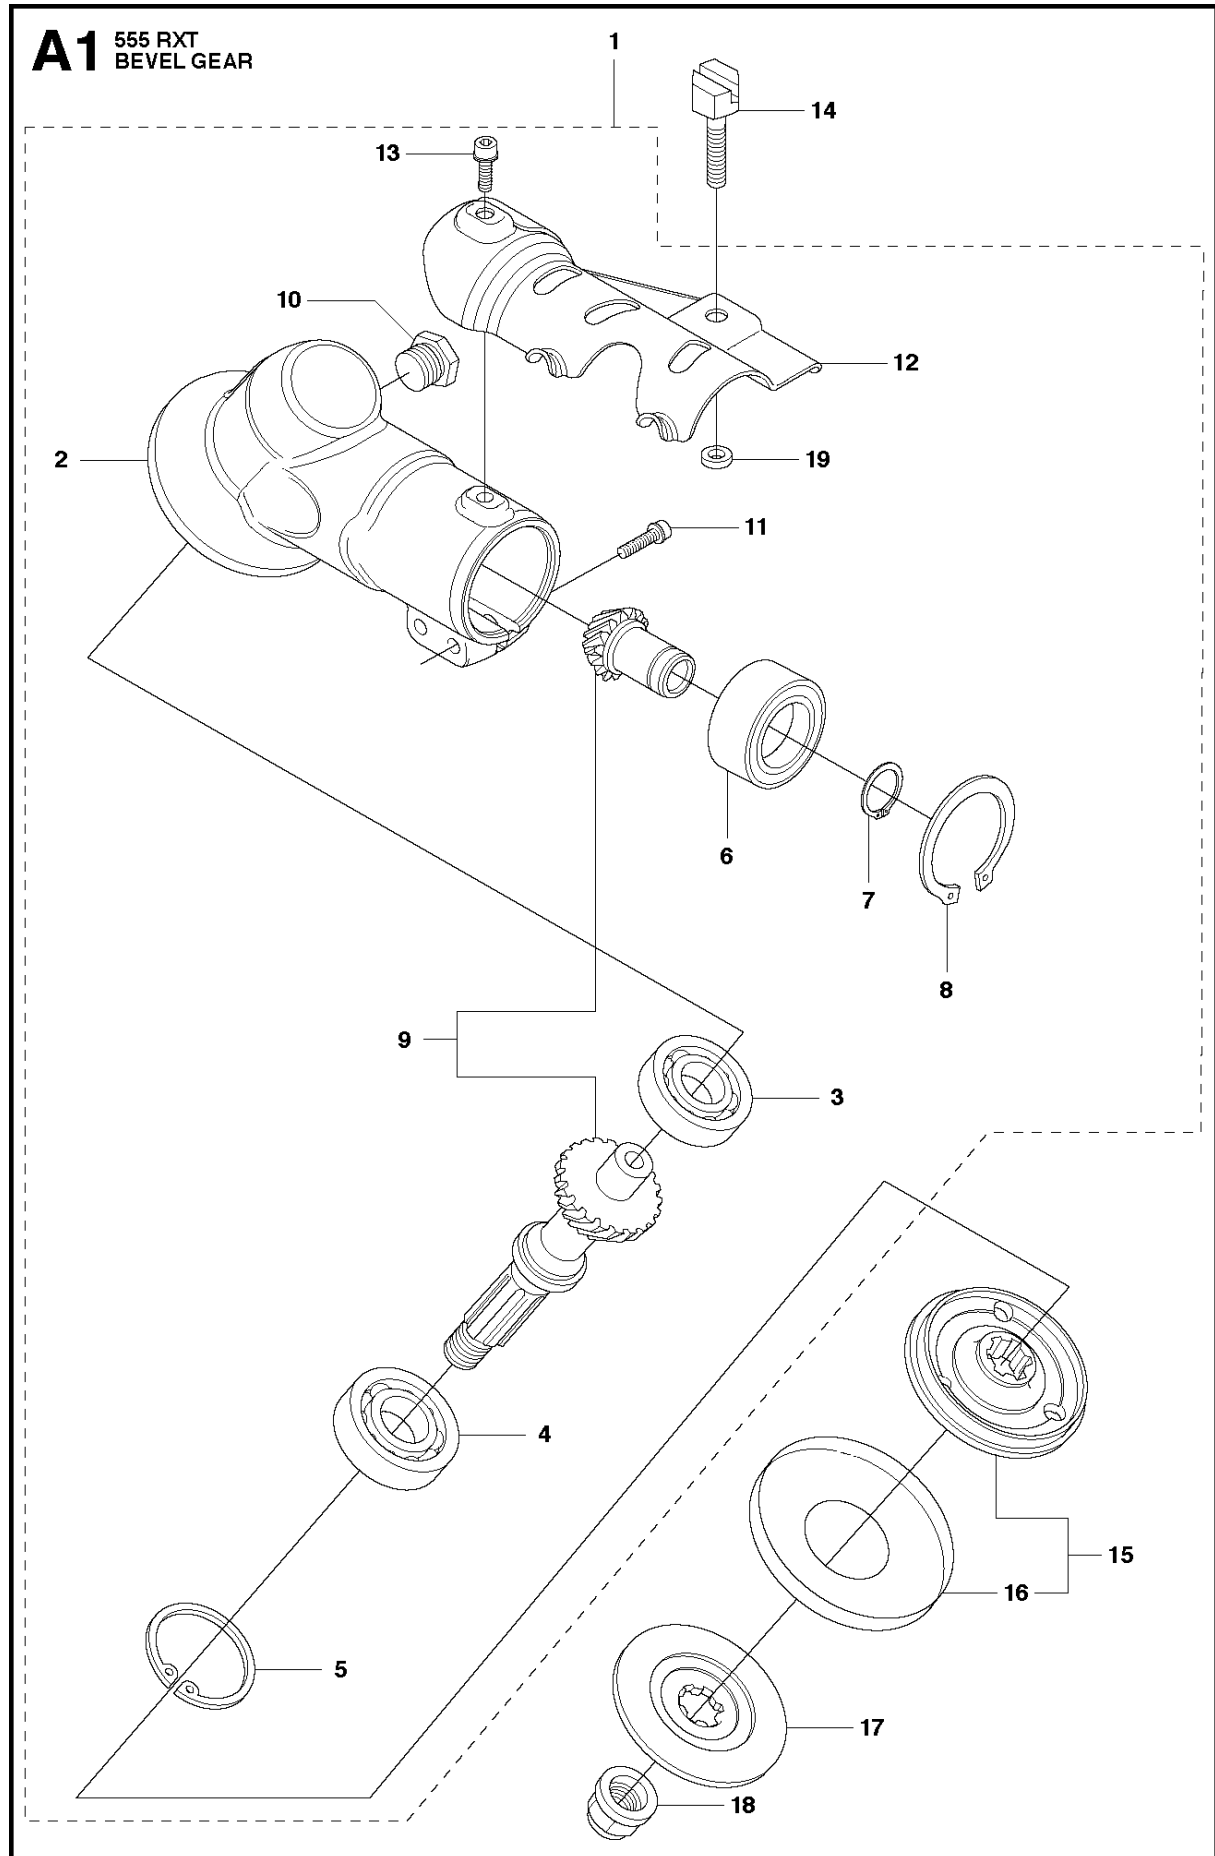

SPARE PARTS LIST

BRUSHCUTTERS/CLEARING SAWS

555 RXT

BEVEL GEAR

555 RXT

Ref	Part No	Description	Remark	QTY	KIT
1	537 42 84-07	BEVEL GEAR	Incl. Pos. 2-13	1	
2	537 42 85-01	GEAR HOUSING		1	1
3	738 21 01-10	BALL BEARING		1	1
4	503 25 25-01	BALL BEARING		1	1
5	735 31 33-10	CIRCLIP		1	1
6	503 25 18-01	BEARING		1	1
7	735 31 17-00	CIRCLIP		1	1
8	735 31 31-10	CIRCLIP		1	1
9	502 43 46-01	GEAR WHEEL KIT	Kit	1	1
10	503 20 15-01	SCREW		1	1
11	725 53 72-65	SCREW IHSCM		2	1
12	501 36 59-01	ATTACHMENT PLATE		1	1
13	503 20 07-76	SCREW IHSCFM		1	1
14	537 18 95-01	SCREW		1	
15	537 35 14-02	DRIVER	Incl. Pos. 16	1	
16	537 24 03-01	GRASS SEALING		1	15
17	537 34 35-02	SUPPORT FLANGE		1	
18	503 22 73-01	NUT		1	
19	574 40 44-01	LOCKING NUT		1	1

B 555
SHAFT

SHAFT

555 RXT

Ref	Part No	Description	Remark	QTY KIT	
1	502 25 94-03	TUBE	Incl. Pos. 2-3	1	
2	544 32 05-01	SPACER		2	1
3	544 86 85-02	BEARING SHAFT	L=1368mm, Ø=10.5mm	1	1
4	544 15 67-02	DRIVE SHAFT	L=1514mm, Ø=9.0mm	1	
5	589 29 51-01	LABEL		1	

SUSPENSION

555 RXT

Ref	Part No	Description	Remark	QTY	KIT
1	581 97 87-01	SUSPENSION		1	
2	544 37 83-01	RETAINER		1	
3	544 37 85-01	COVER		1	
4	506 06 88-01	SPRING		1	
5	544 36 77-01	PARALLEL PIN		1	
6	544 23 09-01	ANTIVIBRATION ELEMENT		2	
7	503 20 07-74	SCREW IHSCFM		3	
8	725 53 72-65	SCREW IHSCM		1	
9	502 19 71-01	SQUARE NUT		1	
10	503 85 73-02	COVER		1	
11	504 02 38-01	LOOP	Incl. Pos. 12-19	1	
12	537 39 57-01	BAND		1	11
13	537 20 18-03	LOOP		1	11
14	537 42 74-01	GUIDE RAIL		1	11
15	537 42 70-01	LEVER		1	11
16	537 42 73-01	NUT		1	11
17	544 25 07-01	WEAR PROTECTION		1	11
18	503 20 07-25	SCREW IHSCFM		1	11
19	503 23 00-11	WASHER		1	11
20	586 20 27-03	WEAR PROTECTION		1	