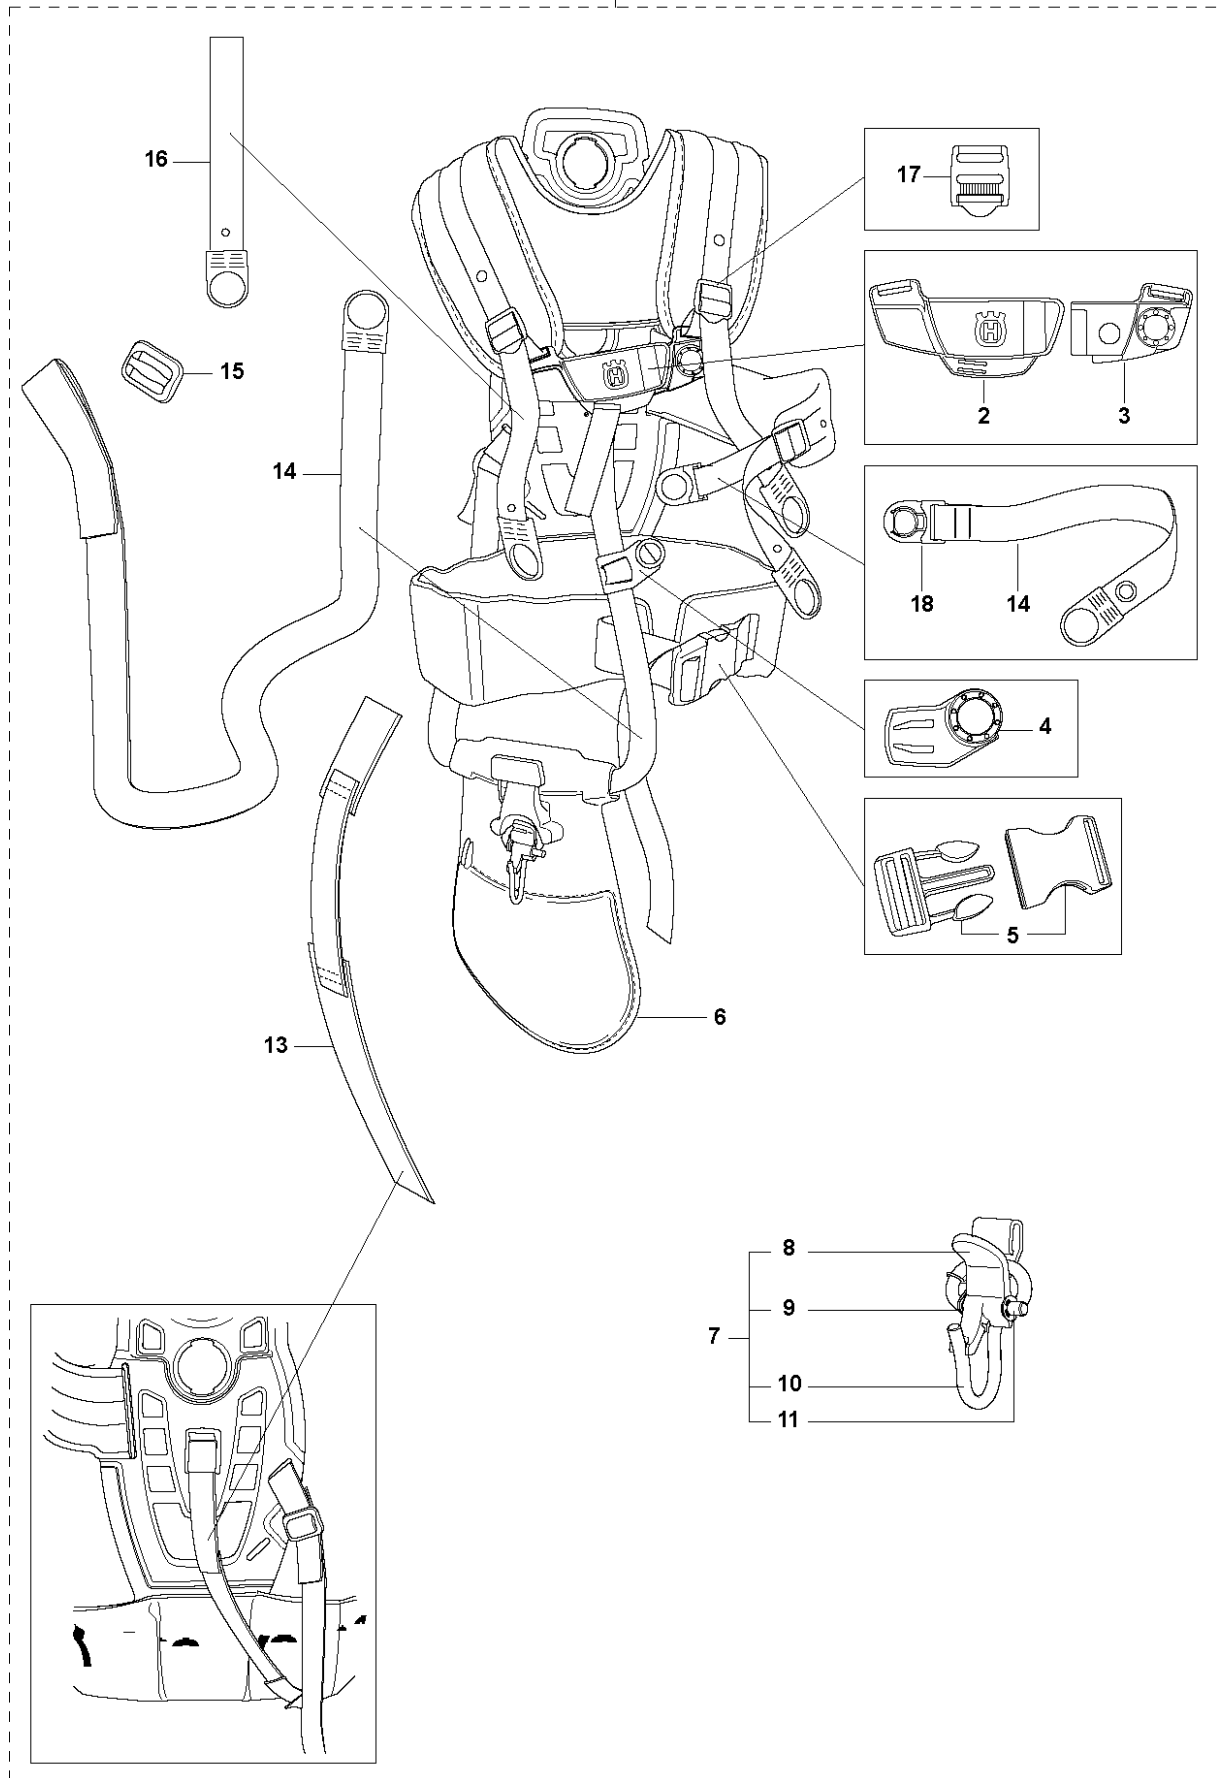

S BALANCE XT
HARNES

1

HARNES

555 RXT

Ref	Part No	Description	Remark	QTY	KIT
1	505 20 42-01	HARNES	Incl. Pos. 2-18	1	
2	504 54 52-01	BUCKLE		1	1
3	504 54 51-01	BUCKLE		1	1
4	504 63 75-01	SNAP LOCKING		1	1
5	537 33 15-01	BUCKLE		1	1
6	544 90 17-01	HIP PAD		1	1
7	544 96 07-02	WELT HOOK	Incl. Pos. 8-11	1	1
8	502 02 30-02	LOCK		1	1,7
9	586 34 10-01	SPRING		1	1,7
10	502 02 29-02	HOOK		1	1,7
11	735 31 09-20	E-CLIP		1	1,7
13	537 15 35-01	STRAP		1	1
14	503 99 61-04	BAND		1	1
15	537 11 35-01	RETAINER		1	1
16	503 99 61-07	BAND		2	1
17	505 44 46-01	BUCKLE		3	1
18	504 63 74-01	SNAP LOCKING		1	1