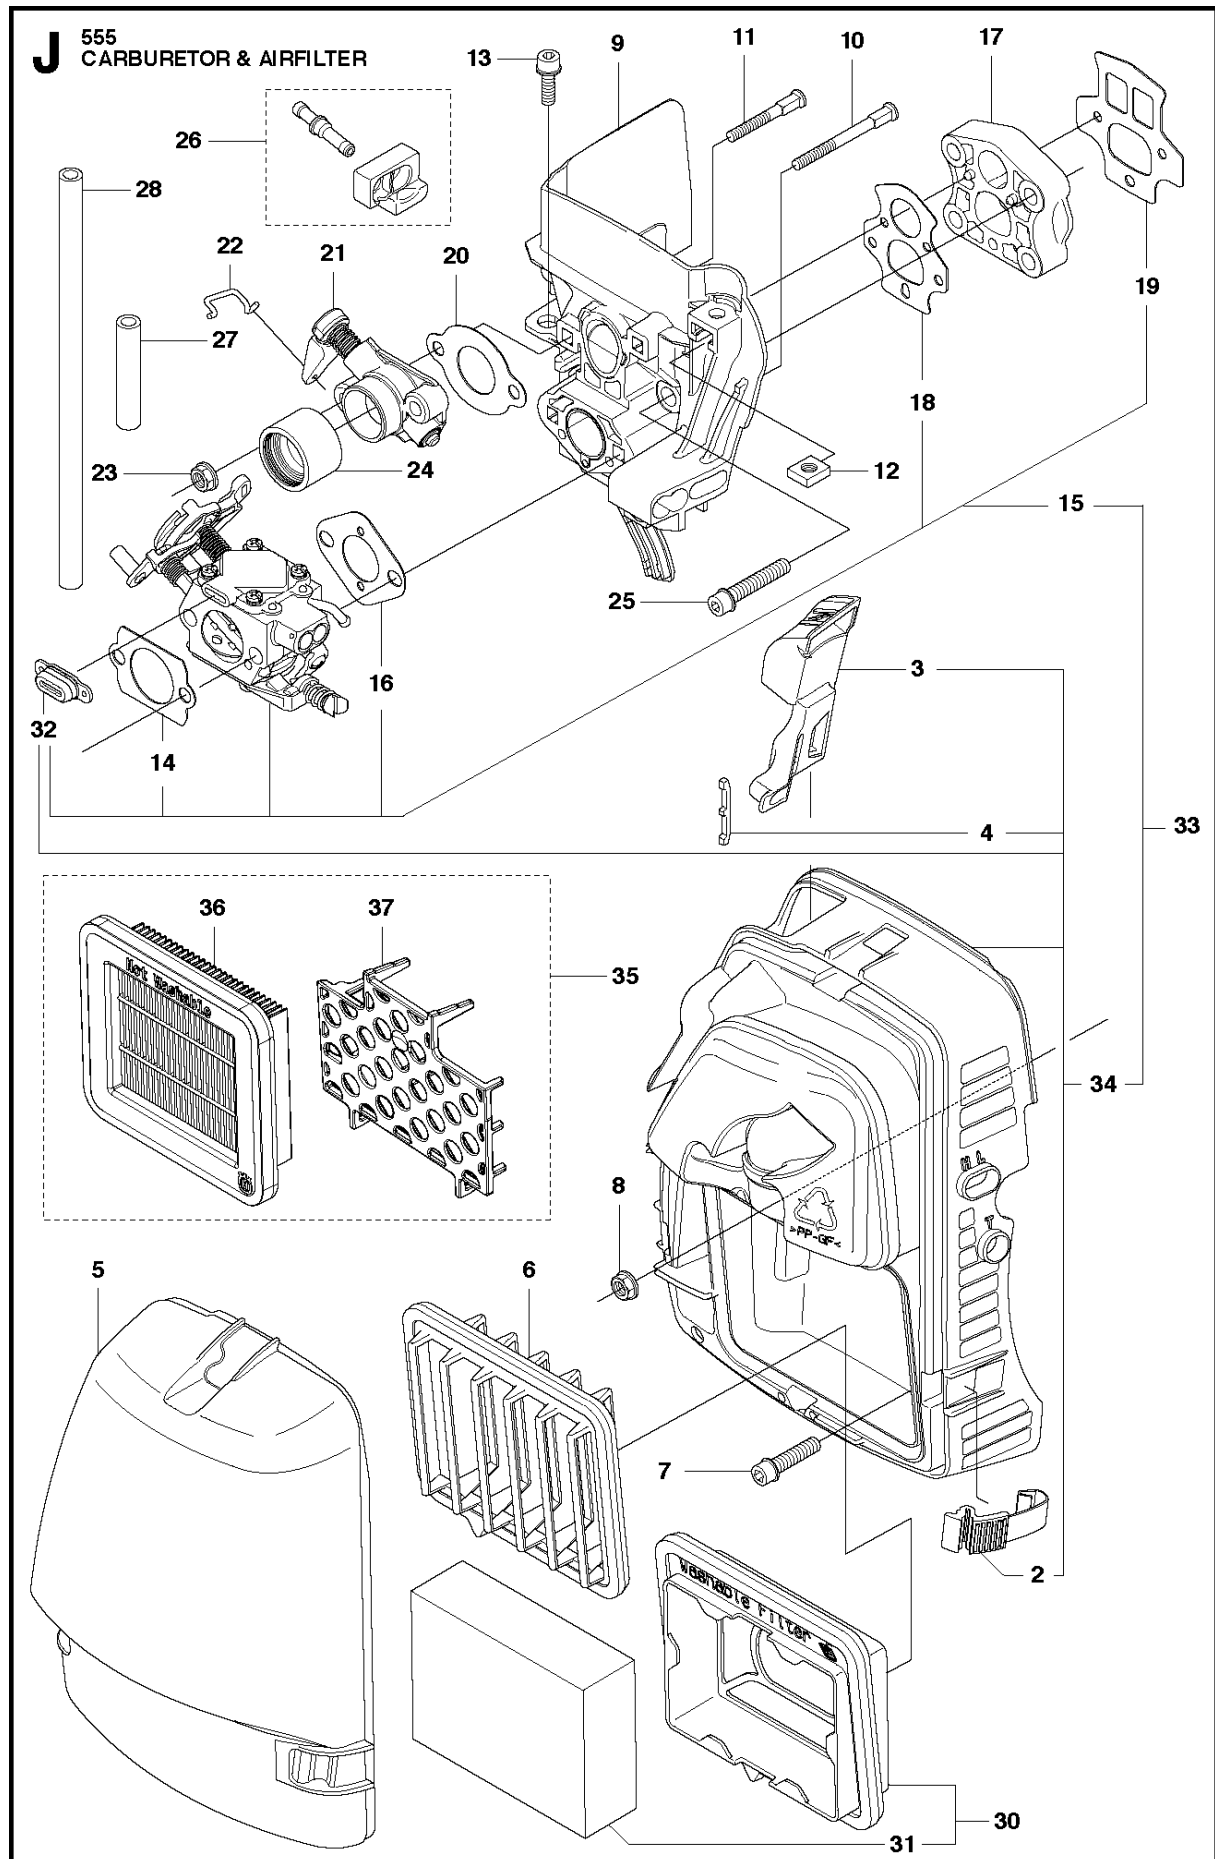

CARBURETOR & AIR FILTER

555 RXT

Ref	Part No	Description	Remark	QTY	KIT
2	503 74 01-02	SNAP LOCKING		3	34
3	537 35 26-01	CHOKE CONTROL		1	34
4	537 38 78-01	GROMMET		1	34
5	537 41 01-01	FILTER COVER		1	
6	537 41 08-01	FILTER	Nylon 80/32 Winter	1	
6	537 41 08-02	FILTER	Nylon 44/27	1	
7	503 20 07-76	SCREW IHSCFM		2	
8	731 71 14-51	HEXAGON NUT FLANGE		2	
9	537 35 04-01	INSULATION WALL		1	
10	503 98 81-01	SCREW		2	
11	503 98 81-04	SCREW		2	
12	503 22 65-04	SQUARE NUT		1	
13	503 20 07-76	SCREW IHSCFM		1	
14	544 42 99-01	GASKET		1	15
15	586 10 88-01	CARBURETTOR	s/n from 20130600067 -	1	
16	510 04 37-01	GASKET		1	15
17	544 04 33-01	MANIFOLD		1	
18	544 04 30-01	GASKET		1	15
19	544 04 31-01	GASKET		1	15
20	544 16 08-01	GASKET		1	
21	544 21 40-01	VALVE HOUSING		1	
22	544 84 78-01	LINK		1	
23	731 71 14-51	HEXAGON NUT FLANGE		2	
24	537 41 05-01	INLET PIPE		1	
25	503 20 07-80	SCREW IHSCFM		4	
26	544 16 15-01	GROMMET	Kit	1	
27	581 75 61-41	FUEL HOSE		1	
28	544 32 49-14	FUEL HOSE		1	
30	505 03 47-02	FILTER		1	
31	505 03 10-03	FILTER		1	30
32	577 96 93-01	SEALING PLUG	s/n from 20130600067 -	1	15, 34
32	579 62 01-01	SEALING PLUG	s/n up to - 20130600066	1	
33	586 15 40-01	CARBURETTOR KIT	s/n up to - 20130600066	1	15, 34
34	580 48 26-01	FILTER HOLDER		1	
35	596 32 49-01	AIR FILTER		1	
36	574 66 80-03	FILTER	Paper filter	1	
37	589 68 66-01	SUPPORT		1