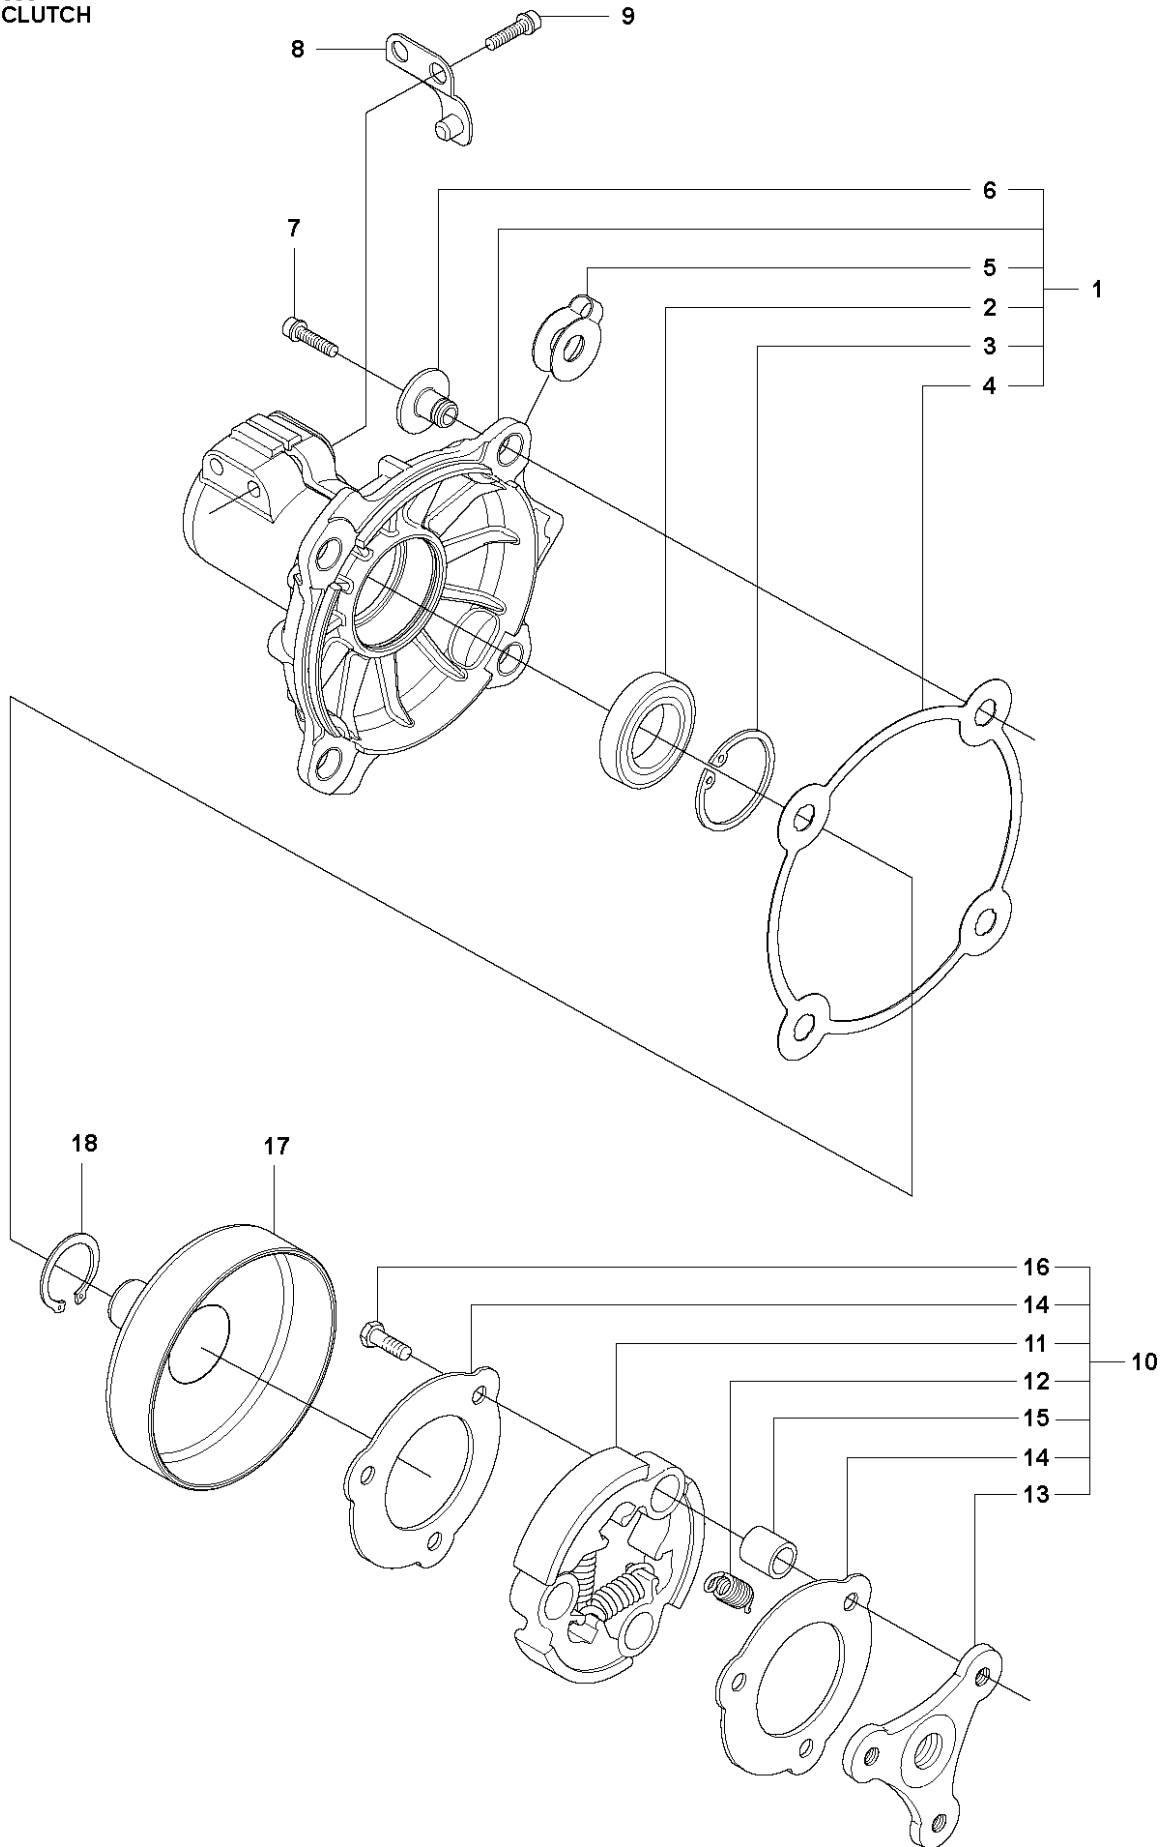

THROTTLE CONTROLS

555 RXT

Ref	Part No	Description	Remark	QTY	KIT
1	504 20 98-04	THROTTLE HANDLE ASSY	Incl. Pos. 2-10	1	
2	537 18 08-11	HANDLE HALF		1	1
3	537 18 07-11	HANDLE HALF		1	1
4	537 16 07-01	STARTER THROTTLE LOC		1	1
5	506 49 77-01	THROTTLE CONTROL	Kit	1	1
6	537 17 42-01	SPRING THROTTLE TRIG		1	1
7	537 17 43-01	SPRING		1	1
8	503 21 66-18	SCREW IHSC T		2	1
9	503 20 07-35	SCREW IHSCFM		1	1
10	503 22 10-13	HEXAGON NUT		1	1
11	537 41 90-01	SWITCH		1	
12	537 17 28-03	HANDLE		1	
13	537 17 29-02	BRACKET		1	
14	503 20 02-45	SCREW IHSCFM		1	
15	731 23 14-05	HEXAGON NUT		1	
16	505 43 33-03	HANDLEBAR		1	
18	595 30 36-01	HANDLEBAR BRACKET	s/n from 20173300001 up to 20181100180	1	
18	596 28 33-01	HANDLEBAR BRACKET		1	
19	502 20 38-01	KNOB		1	
20	725 23 83-81	SCREW EHHM		1	
22	502 28 21-01	WASHER		1	
23	544 20 31-01	WIRING	RXT, FRM	1	
24	577 36 79-01	HAND GUARD ASSY	FRM	1	
25	503 22 10-13	HEXAGON NUT		1	
26	503 20 29-70	SCREW IHSCFM		1	

F 555
CLUTCH

CLUTCH

555 RXT

Ref	Part No	Description	Remark	QTY KIT	
1	502 49 35-06	CLUTCH COVER ASSY	Incl. Pos. 2-6	1	
2	738 22 02-19	BALL BEARING		1	1
3	735 31 33-10	CIRCLIP		1	1
4	544 90 81-01	WASHER		1	1
5	544 09 36-02	SPRING PLATE		4	1
6	544 09 35-01	SPACING SLEEVE		4	1
7	503 20 07-78	SCREW IHSCFM		4	
8	544 29 48-01	LOCKING PLATE		1	
9	725 53 72-65	SCREW IHSCM		2	
10	579 16 40-02	CLUTCH ASSY	Incl. Pos. 11-16	1	
11	537 40 37-01	CLUTCH SHOE	1 clutch shoe only	1	10
12	578 76 94-01	CLUTCH SPRING	Ø 1.8 mm	1	10
13	537 40 36-01	CLUTCH HUB		1	10
14	544 89 28-01	WASHER		2	10
15	537 13 54-01	BEARING BUSH		3	10
16	503 20 18-02	SCREW EHHM		3	10
17	586 55 33-02	CLUTCH DRUM ASSY		1	
18	735 31 17-00	CIRCLIP		1	