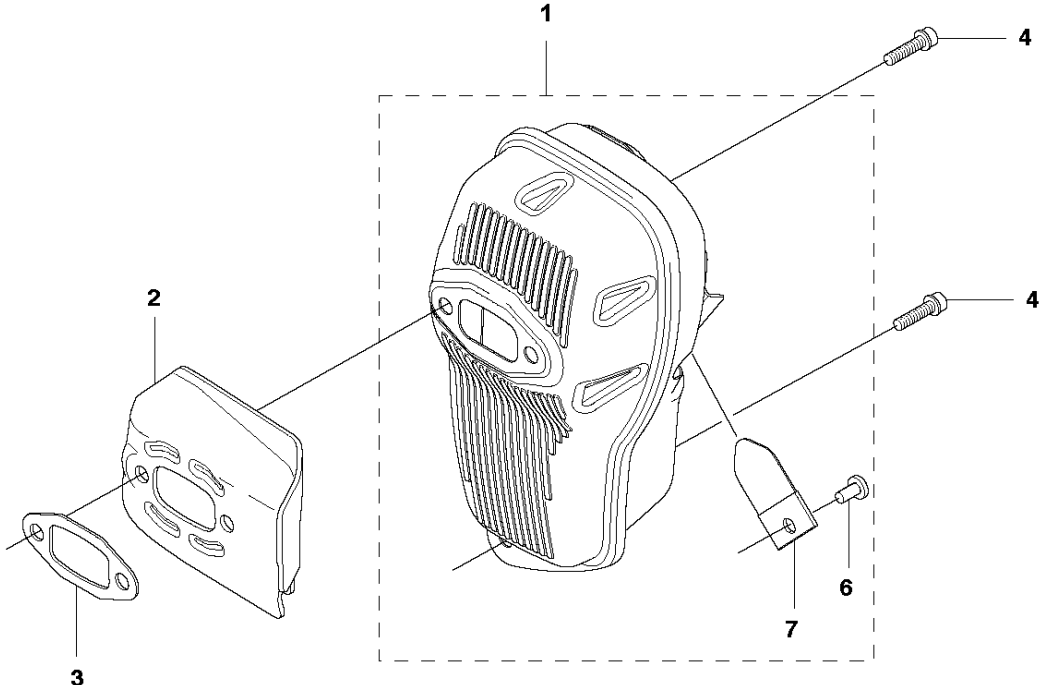

H 555
MUFFLER

MUFFLER

555 RXT

Ref	Part No	Description	Remark	QTY	KIT
1	537 36 03-01	MUFFLER ASSY	Mesh	1	
2	537 34 57-01	PLATE		1	
3	503 82 11-01	GASKET		1	
4	503 20 02-20	SCREW IHSCFM		3	
5	504 03 79-01	MUFFLER	Pipe	1	
6	724 12 87-59	SCREW CRPANM		1	1
7	537 35 46-01	SPARK ARRESTOR SCREE		1	1