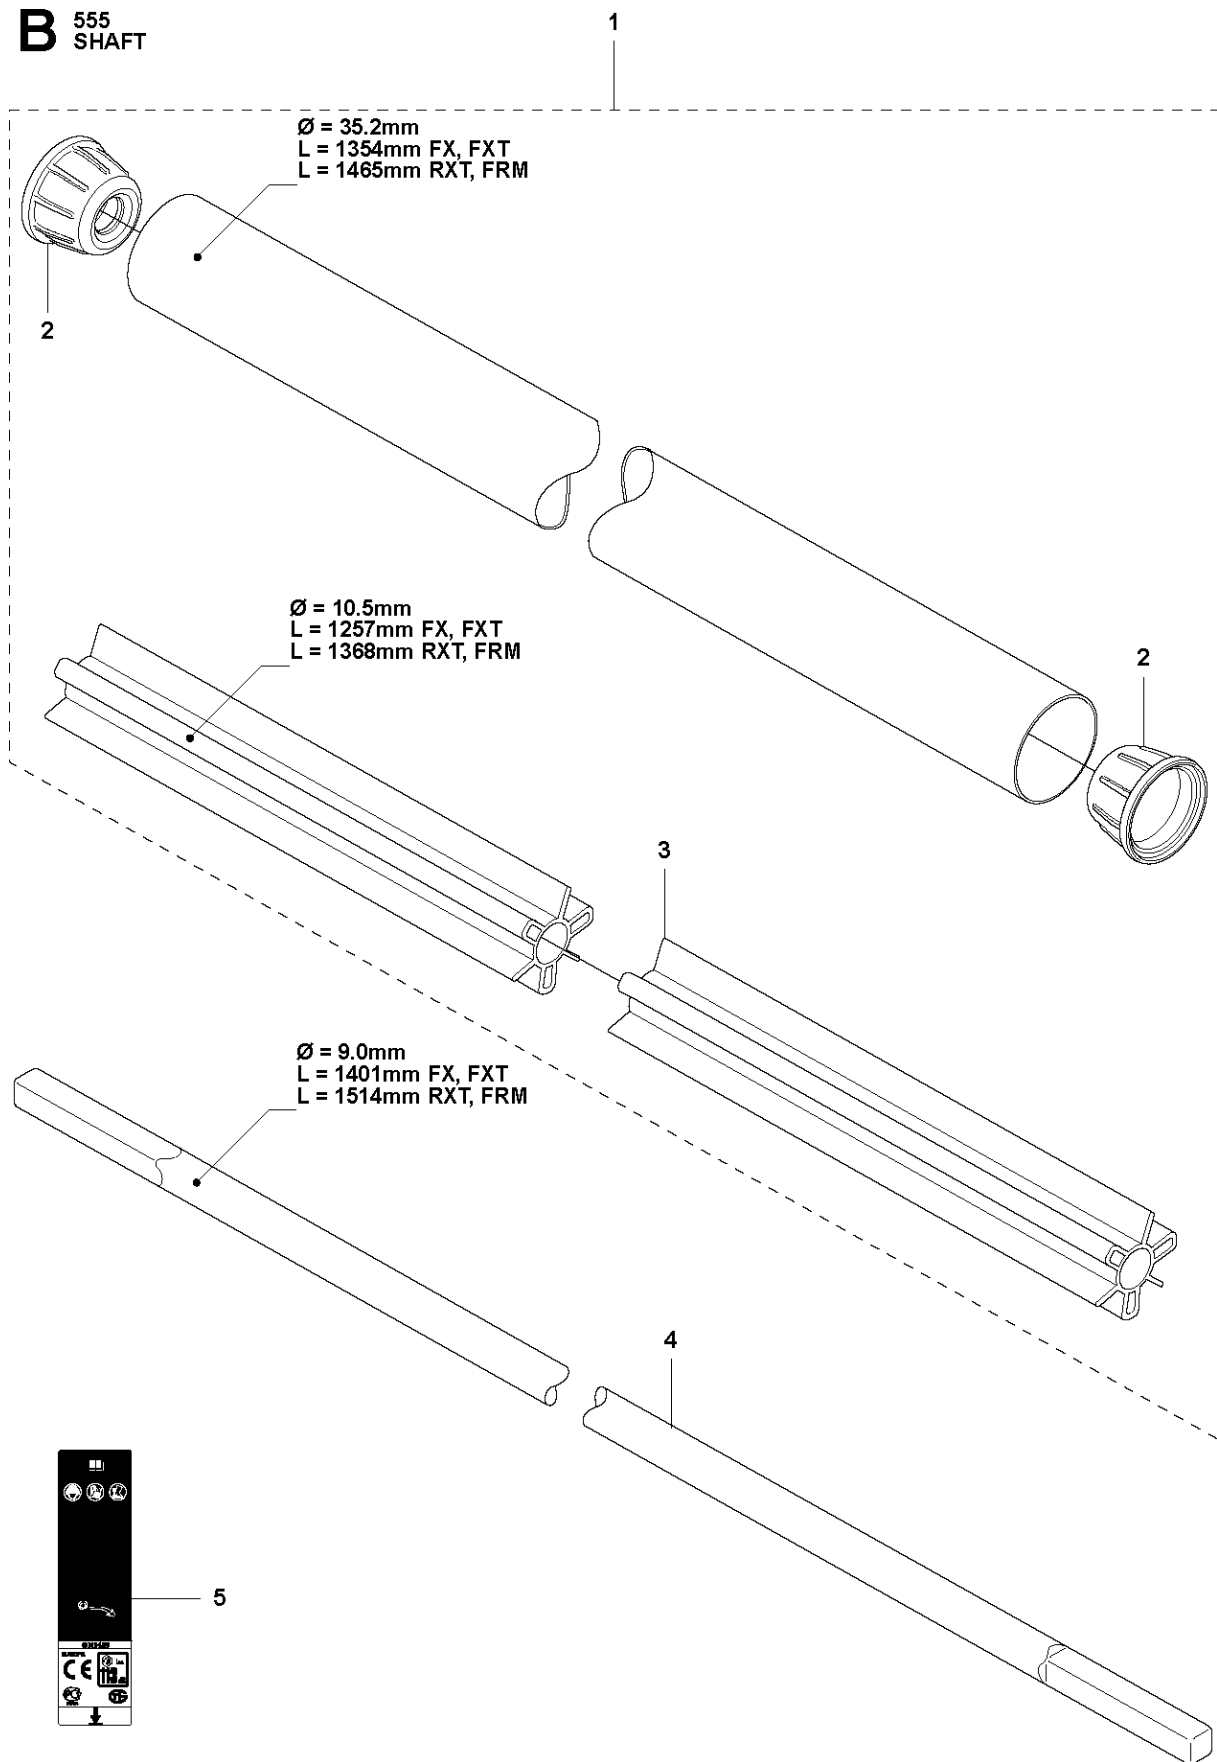

SPARE PARTS LIST

BRUSHCUTTERS/CLEARING SAWS

555 RXT

BEVEL GEAR

555 RXT

Ref	Part No	Description	Remark	QTY	KIT
1	537 42 84-07	BEVEL GEAR	Incl. Pos. 2-13	1	
2	537 42 85-01	GEAR HOUSING		1	1
3	738 21 01-10	BALL BEARING		1	1
4	503 25 25-01	BALL BEARING		1	1
5	735 31 33-10	CIRCLIP		1	1
6	503 25 18-01	BEARING		1	1
7	735 31 17-00	CIRCLIP		1	1
8	735 31 31-10	CIRCLIP		1	1
9	502 43 46-01	GEAR WHEEL KIT	Kit	1	1
10	503 20 15-01	SCREW		1	1
11	725 53 72-65	SCREW IHSCM		2	1
12	501 36 59-01	ATTACHMENT PLATE		1	1
13	503 20 07-76	SCREW IHSCFM		1	1
14	537 18 95-01	SCREW		1	
15	537 35 14-02	DRIVER	Incl. Pos. 16	1	
16	537 24 03-01	GRASS SEALING		1	15
17	537 34 35-02	SUPPORT FLANGE		1	
18	503 22 73-01	NUT		1	
19	574 40 44-01	LOCKING NUT		1	1

B 555
SHAFT

SHAFT

555 RXT

Ref	Part No	Description	Remark	QTY KIT	
1	502 25 94-03	TUBE	Incl. Pos. 2-3	1	
2	544 32 05-01	SPACER		2	1
3	544 86 85-02	BEARING SHAFT	L=1368mm, Ø=10.5mm	1	1
4	544 15 67-02	DRIVE SHAFT	L=1514mm, Ø=9.0mm	1	
5	589 29 51-01	LABEL		1	

SUSPENSION

555 RXT

Ref	Part No	Description	Remark	QTY	KIT
1	581 97 87-01	SUSPENSION		1	
2	544 37 83-01	RETAINER		1	
3	544 37 85-01	COVER		1	
4	506 06 88-01	SPRING		1	
5	544 36 77-01	PARALLEL PIN		1	
6	544 23 09-01	ANTIVIBRATION ELEMENT		2	
7	503 20 07-74	SCREW IHSCFM		3	
8	725 53 72-65	SCREW IHSCM		1	
9	502 19 71-01	SQUARE NUT		1	
10	503 85 73-02	COVER		1	
11	504 02 38-01	LOOP	Incl. Pos. 12-19	1	
12	537 39 57-01	BAND		1	11
13	537 20 18-03	LOOP		1	11
14	537 42 74-01	GUIDE RAIL		1	11
15	537 42 70-01	LEVER		1	11
16	537 42 73-01	NUT		1	11
17	544 25 07-01	WEAR PROTECTION		1	11
18	503 20 07-25	SCREW IHSCFM		1	11
19	503 23 00-11	WASHER		1	11
20	586 20 27-03	WEAR PROTECTION		1	