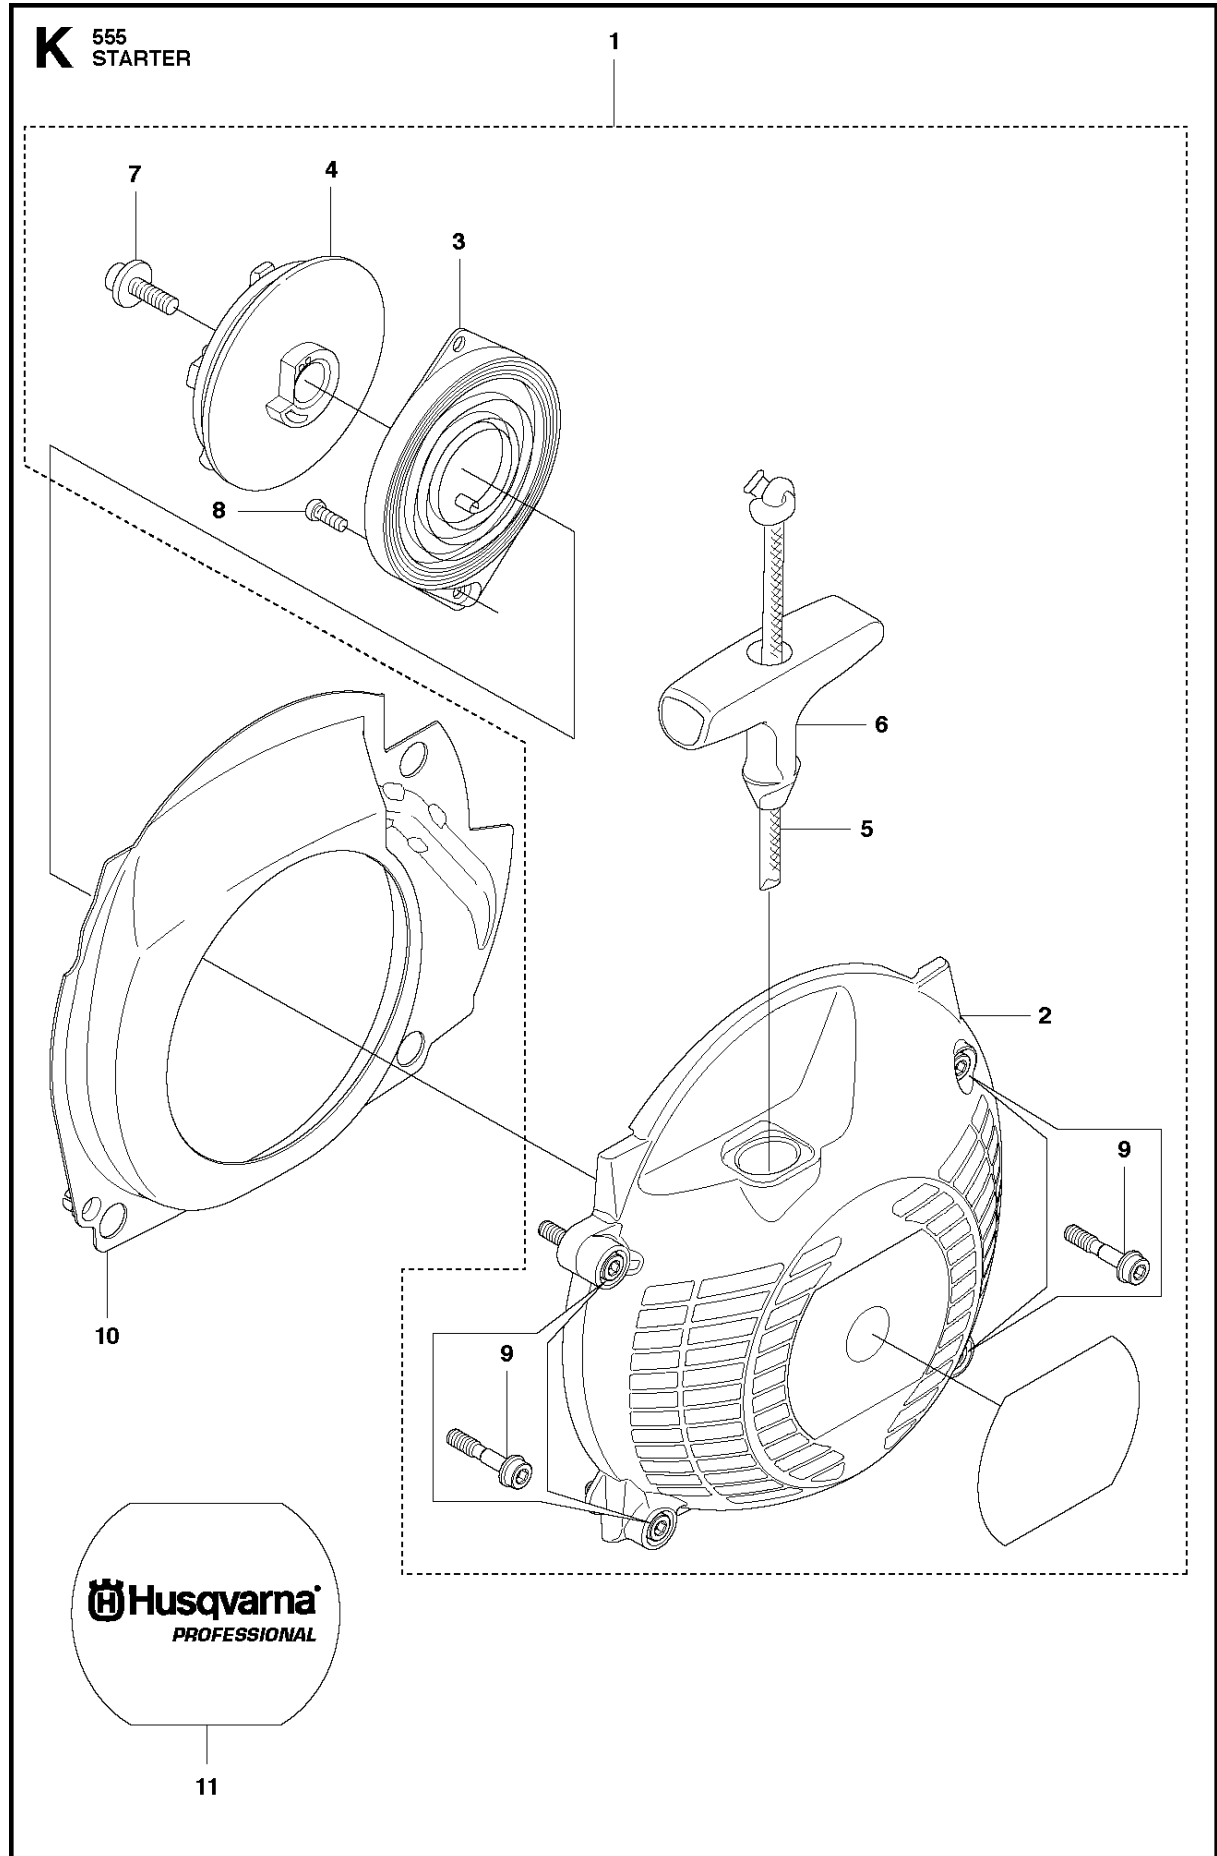

STARTER

555 RXT

Ref	Part No	Description	Remark	QTY KIT	
1	575 51 17-01	STARTER ASSY	Incl. Pos. 2-9	1	
2	575 51 26-01	STARTER HOUSING	Spare part incl. Screws Pos. 9	1	1
3	502 20 06-01	SPRING CASSETTE ASSY		1	1
4	503 95 73-01	STARTER PULLEY		1	1
5	505 30 51-25	STARTER CORD		1	1
6	537 23 25-01	STARTER HANDLE		1	1
7	503 21 69-16	SCREW IH SCT		1	1
8	503 21 29-06	SCREW CCRPANT		2	1
9	573 99 43-04	SCREW IHSCFMO	Captive Screw M5	4	1, 2
10	537 34 56-01	AIR CONDUCTOR		1	
11	576 46 81-02	LABEL		1