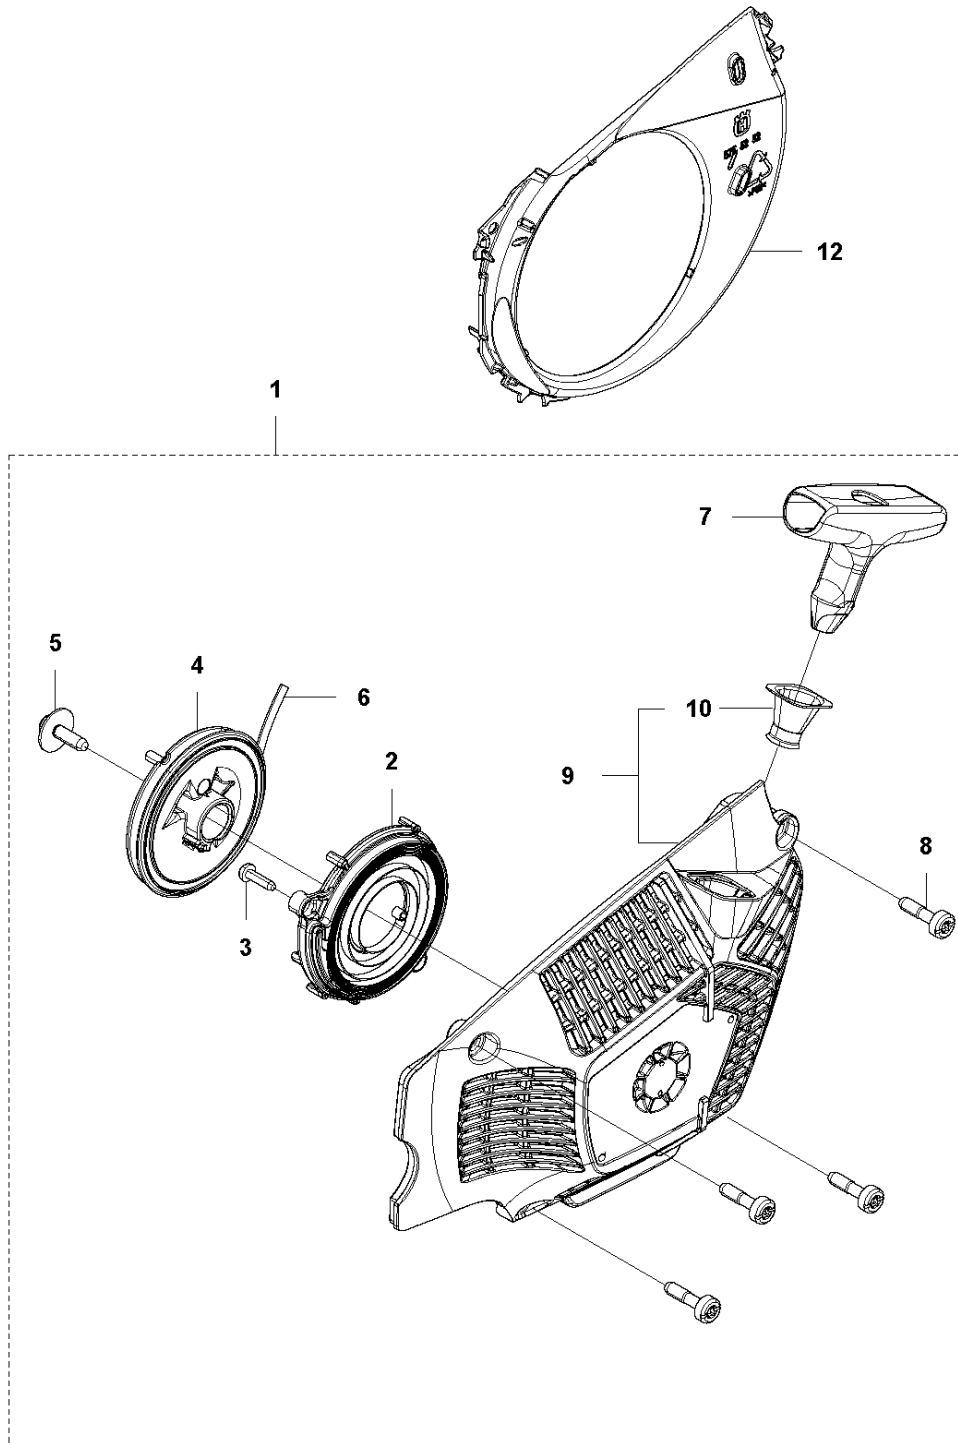

M 565
STARTER

Ref	Part No	Description	Remark	QTY	KIT
1	575 52 76-02	STARTER HOUSING		1	
2	505 15 79-02	SPRING CASSETTE ASSY		1	1
3	525 88 74-01	SCREW CITXPANT		2	1
4	505 15 81-01	STARTER PULLEY ASSY		1	1
5	576 35 66-01	SCREW ITXSCT		1	1
6	505 30 51-25	STARTER CORD		1	1
7	537 23 25-01	STARTER HANDLE		1	1
8	525 82 45-01	SCREW CITXPANMO		4	1
9	575 52 58-01	STARTER HOUSING		1	1
10	537 28 32-01	REINFORCEMENT SLEEVE		1	1
11	575 39 64-03	DECAL		1	
12	575 52 52-01	BAFFLE		1