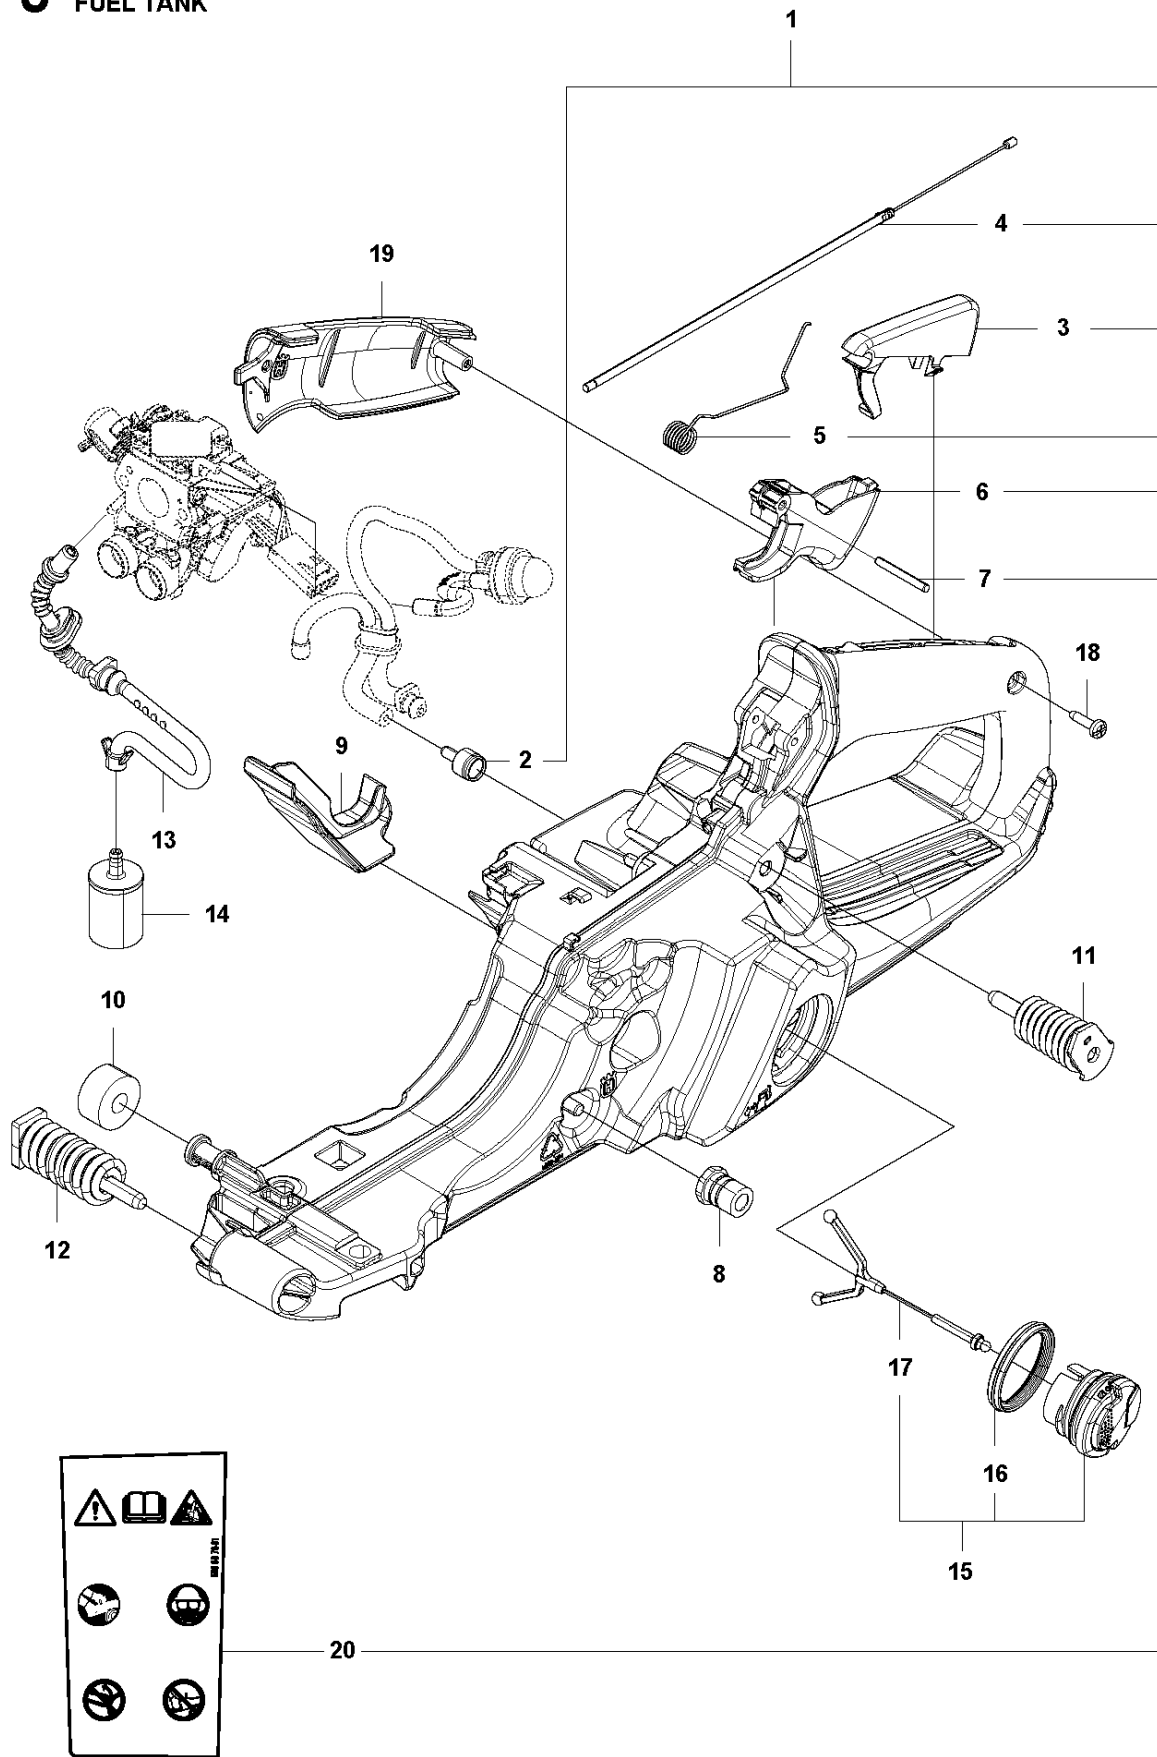

J 565
FUEL TANK

Ref	Part No	Description	Remark	QTY	KIT
1	578 20 07-01	FUEL TANK ASSY		1	
2	501 15 29-01	TANK VENT ASSY		1	1
3	537 20 84-01	THROTTLE LOCKOUT		1	1
4	576 16 28-02	THROTTLE CABLE ASSY		1	1
5	544 09 99-01	SPRING		1	1
6	576 95 67-01	THROTTLE		1	1
7	720 18 25-20	PARALLEL PIN		1	1
8	501 00 76-01	SUPPORT		1	
9	575 01 02-01	WEAR PROTECTION		1	
10	523 08 55-01	DEFLECTION LIMITER		1	
11	577 06 27-02	ANTIVIBRATION ELEMENT		1	
11	577 06 27-01	ANTIVIBRATION ELEMENT	Hard	1	
12	503 85 41-04	ANTIVIBRATION ELEMENT		1	
12	503 85 41-03	ANTIVIBRATION ELEMENT	Hard	1	
13	577 50 41-01	FUEL HOSE		1	
14	503 44 32-01	FUEL FILTER		1	
15	522 62 00-03	TANK CAP ASSY		1	
16	589 24 11-01	GASKET		1	15
17	503 57 89-01	HOLDER		1	15
18	525 88 74-02	SCREW CITXPANT		1	
19	537 20 55-01	COVER		1	
20	590 56 70-01	DECAL		1	1