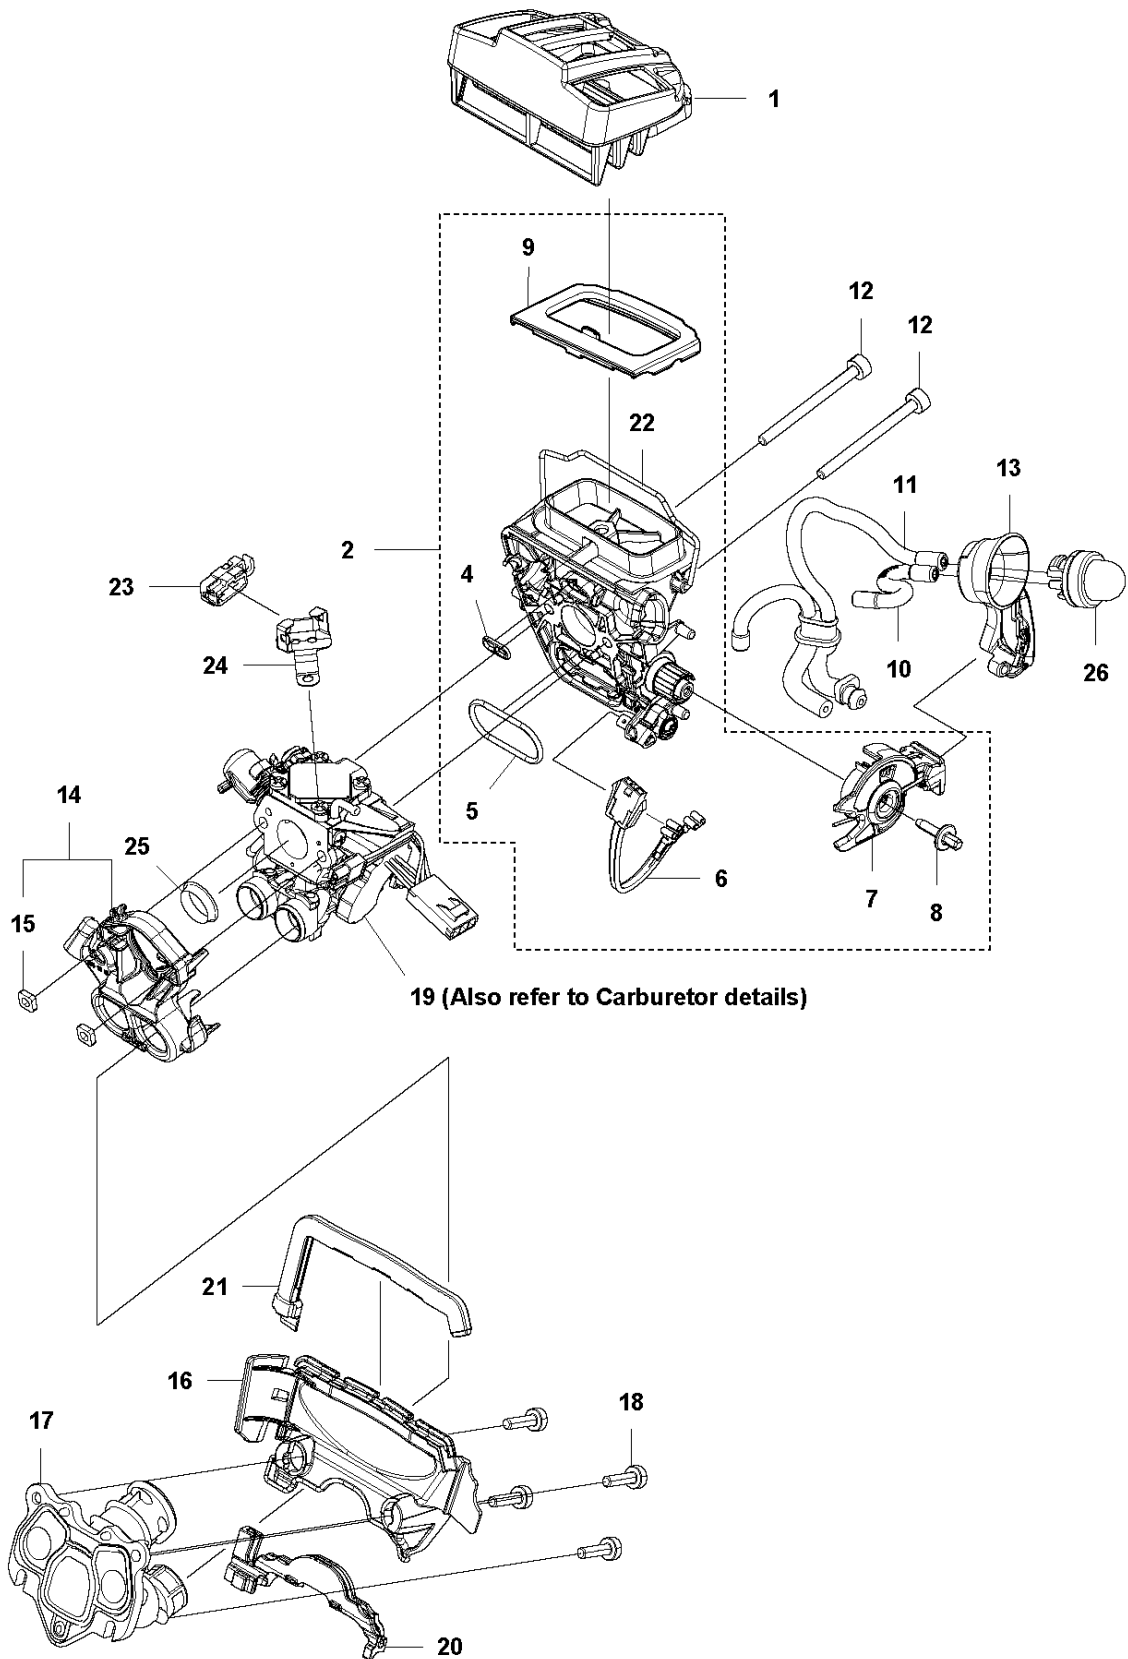

G1 565
CARBURETOR & AIRFILTER

Ref	Part No	Description	Remark	QTY	KIT
1	575 52 64-01	AIR FILTER ASSY	64 microns	1	
1	575 52 64-02	AIR FILTER ASSY	25 microns	1	
1	575 52 64-03	AIR FILTER ASSY	Non Woven	1	
2	577 41 90-05	INLET ELBOW	Std	1	
4	525 61 92-01	SEALING		1	2
5	525 61 90-01	SEALING		1	2
6	577 53 64-02	WIRING ASSY		1	2
7	510 01 72-02	CHOKE CONTROL ASSY		1	2
8	505 15 62-01	SCREW		1	2
9	589 37 84-01	SEALING		1	2
10	523 05 68-01	FUEL HOSE		1	
11	525 34 43-03	FUEL HOSE		1	
12	581 14 31-01	SCREW ITXSCFM		2	
13	525 58 81-01	SEALING		1	
14	505 16 52-02	FLANGE		1	
15	503 22 65-03	SQUARE NUT		2	14
16	501 18 20-01	BAFFLE		1	
17	575 23 53-01	INLET PIPE	Std	1	
17	575 23 53-02	INLET PIPE	Winter	1	
18	526 81 81-01	SCREW ITXSCM		4	
19	591 15 83-02	CARBURETTOR KIT	C1M-140062B	1	
20	582 17 95-01	SEALING		1	
21	590 05 95-01	SEALING		1	
22	575 52 78-01	CLAMP		1	
23	589 34 07-01	CONTACT CLAMP		1	
24	589 34 06-01	RETAINER		1	
25	582 02 51-01	SUPPORT SLEEVE		1	
26	503 93 66-01	PURGE		1