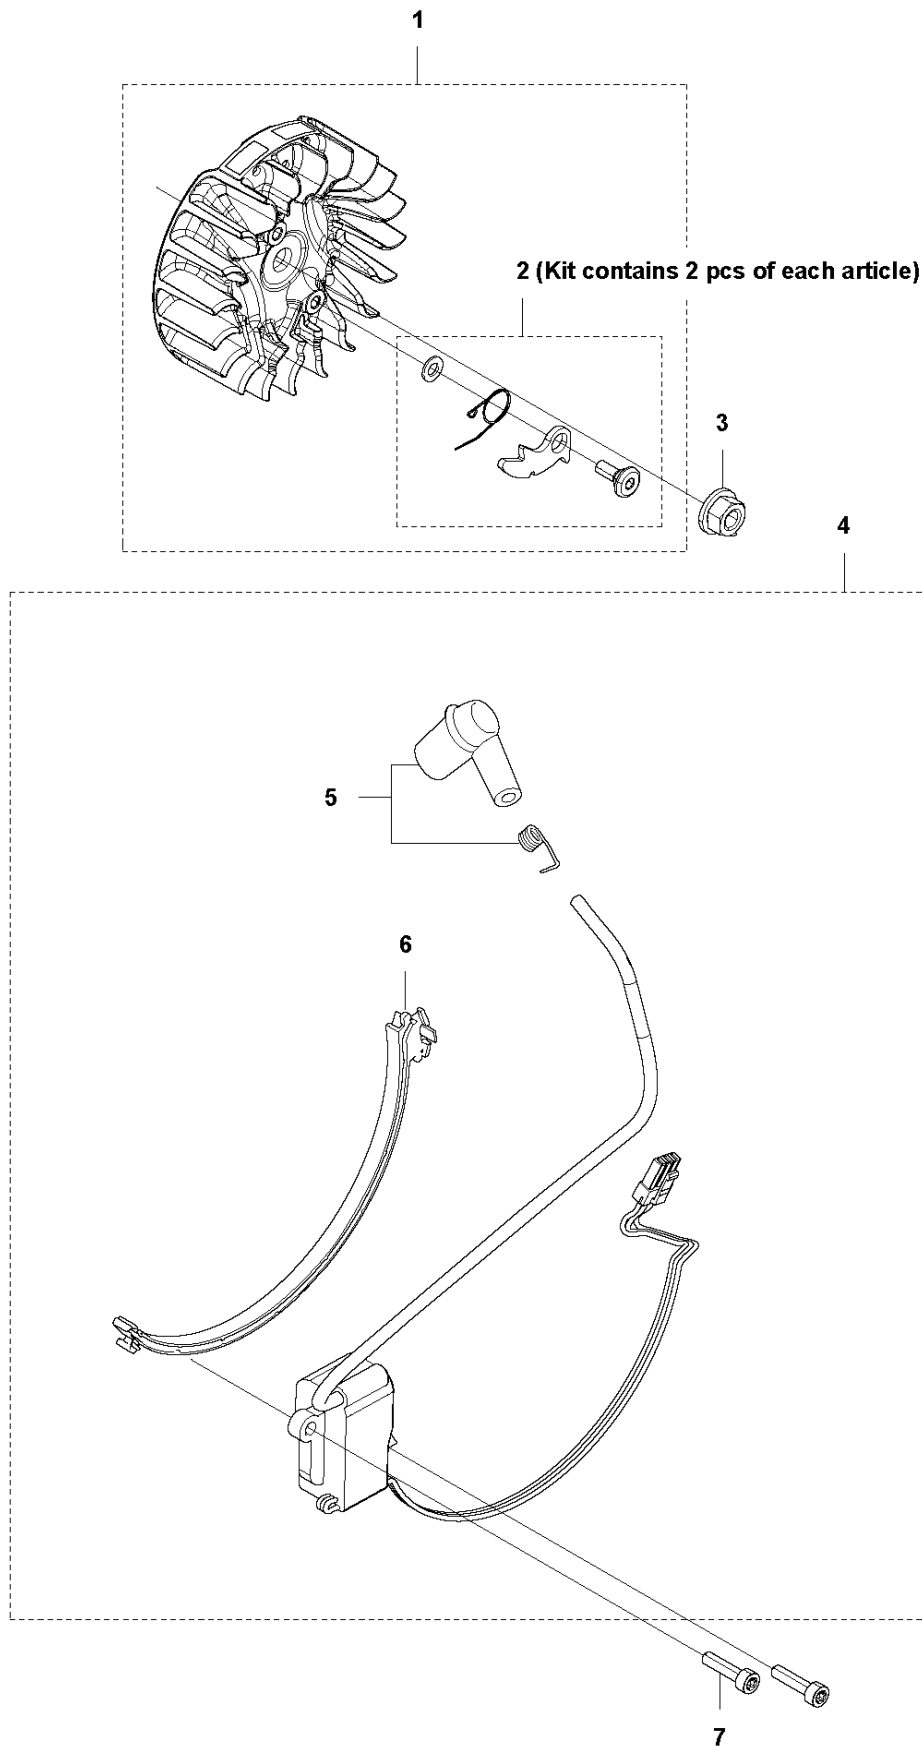

L 565
IGNITION SYSTEM

IGNITION SYSTEM

565

Ref	Part No	Description	Remark	QTY	KIT
1	590 28 12-01	FLYWHEEL ASSY	565	1	
2	590 28 13-01	PAWL	Kit	1	1
3	503 22 04-01	NUT		1	
4	582 10 50-01	IGNITION MODULE ASSY		1	
5	590 29 88-01	SPARK PLUG CAP		1	4
6	579 45 18-01	WIRE HOLDER		1	4
7	525 82 49-02	SCREW ITXSCM		2