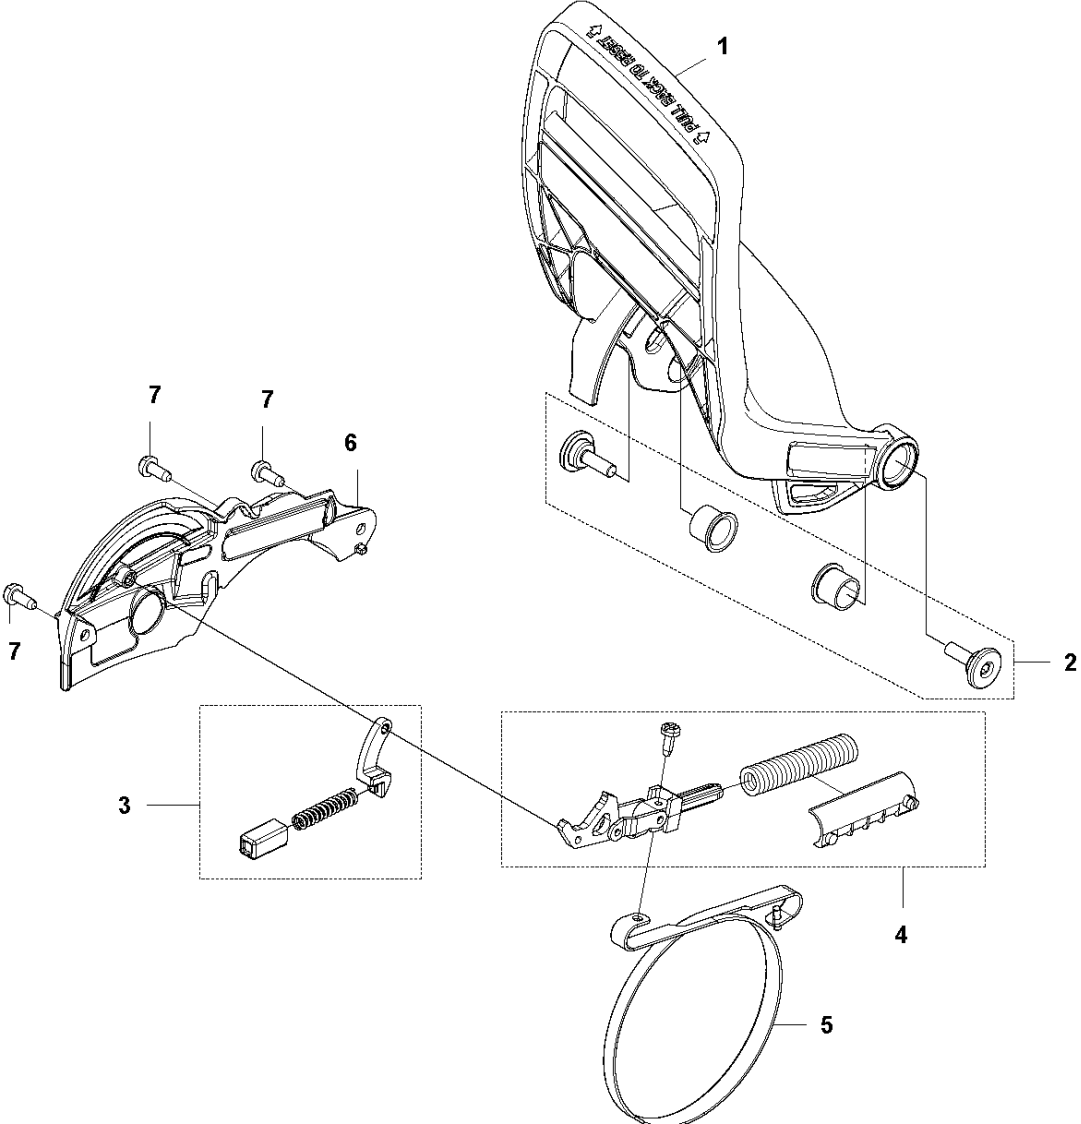

# SPARE PARTS LIST

CHAIN SAWS

565

**A1** 565  
CHAIN BRAKE

Ref	Part No	Description	Remark	QTY KIT
1	576 13 96-01	HAND GUARD		1
2	590 10 53-01	SCREW KIT		1
3	590 11 02-01	CHAIN BRAKE		1
4	590 10 56-02	KNEE JOINT		1
5	503 75 22-02	BRAKE BAND ASSY		1
6	574 82 56-01	COVER		1
7	582 21 33-01	SCREW		3

**A2** 565  
CLUTCH COVER

Ref	Part No	Description	Remark	QTY	KIT
1	575 23 59-08	CLUTCH COVER ASSY		1	
2	575 23 63-04	CLUTCH COVER		1	1
3	575 23 64-01	CHIP GUARD		1	1
4	526 22 18-01	SCREW CITXPANT		3	1
5	501 51 72-01	CHAIN GUIDE		1	1
6	576 42 43-01	COVER		1	1
7	505 19 73-01	NUT		2	1
9	590 10 47-01	CHAIN TENSIONER KIT		1	1
10	590 10 48-01	WORM SCREW		1	1
11	590 10 51-01	WORM WHEEL		1	1

**B** 565  
CLUTCH & OIL PUMP

Ref	Part No	Description	Remark	QTY	KIT
1	577 60 38-01	CLUTCH DRUM ASSY		1	
2	503 43 20-01	NEEDLE HOLDER		1	1
3	501 59 80-02	RIM		1	1
4	503 75 24-01	WASHER		1	
5	503 27 21-01	E-CLIP		1	
6	586 79 84-04	CLUTCH ASSY		1	
7	537 36 06-01	CLUTCH SPRING		3	6
8	582 27 01-08	PUMP PINION		1	
9	589 02 84-01	OIL PUMP ASSY		1	
10	590 11 97-01	PUMP PISTON		1	9
11	590 12 01-01	OIL PUMP		1	9
12	576 98 74-01	OIL PRESSURE HOSE		1	
13	526 81 81-02	SCREW ITXSCM		2	
14	594 09 32-01	OIL HOSE		1	
15	501 54 41-02	OIL SCREEN		1	