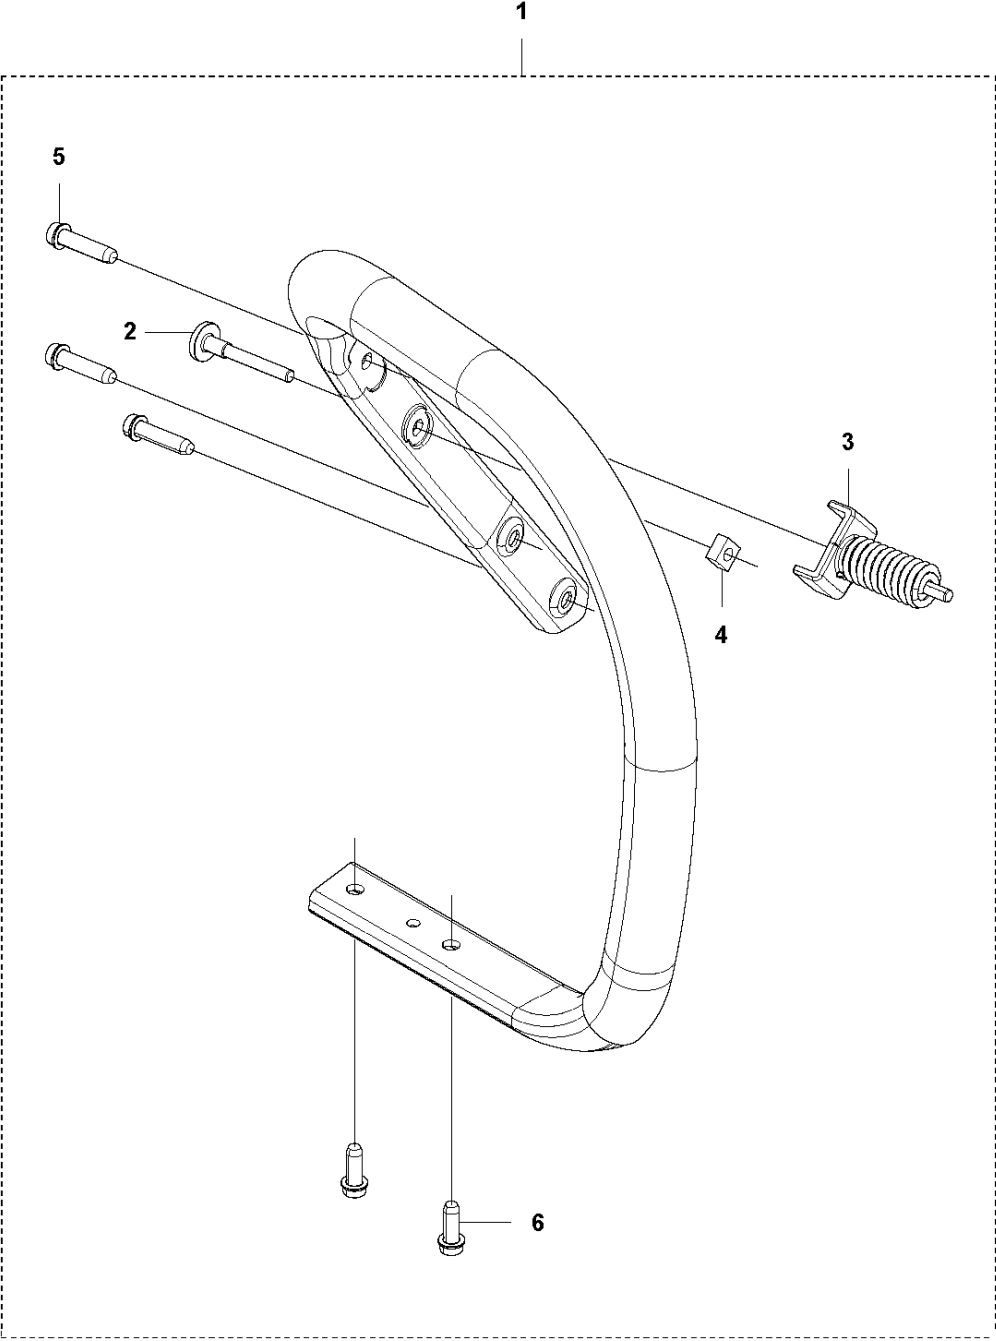

K 565
HANDLE

Ref	Part No	Description	Remark	QTY	KIT
1	579 48 43-01	FRONT HANDLE ASSY		1	
2	504 06 45-01	SCREW ITXPANM		1	1
3	575 01 53-01	ANTIVIBRATION ELEMENT		1	1
3	575 01 53-03	ANTIVIBRATION ELEMENT	Hard	1	
4	503 22 66-01	SQUARE NUT		1	1
5	525 79 81-03	SCREW ITXSCFT		3	1
6	525 75 51-01	SCREW ITXSCFM		2	1