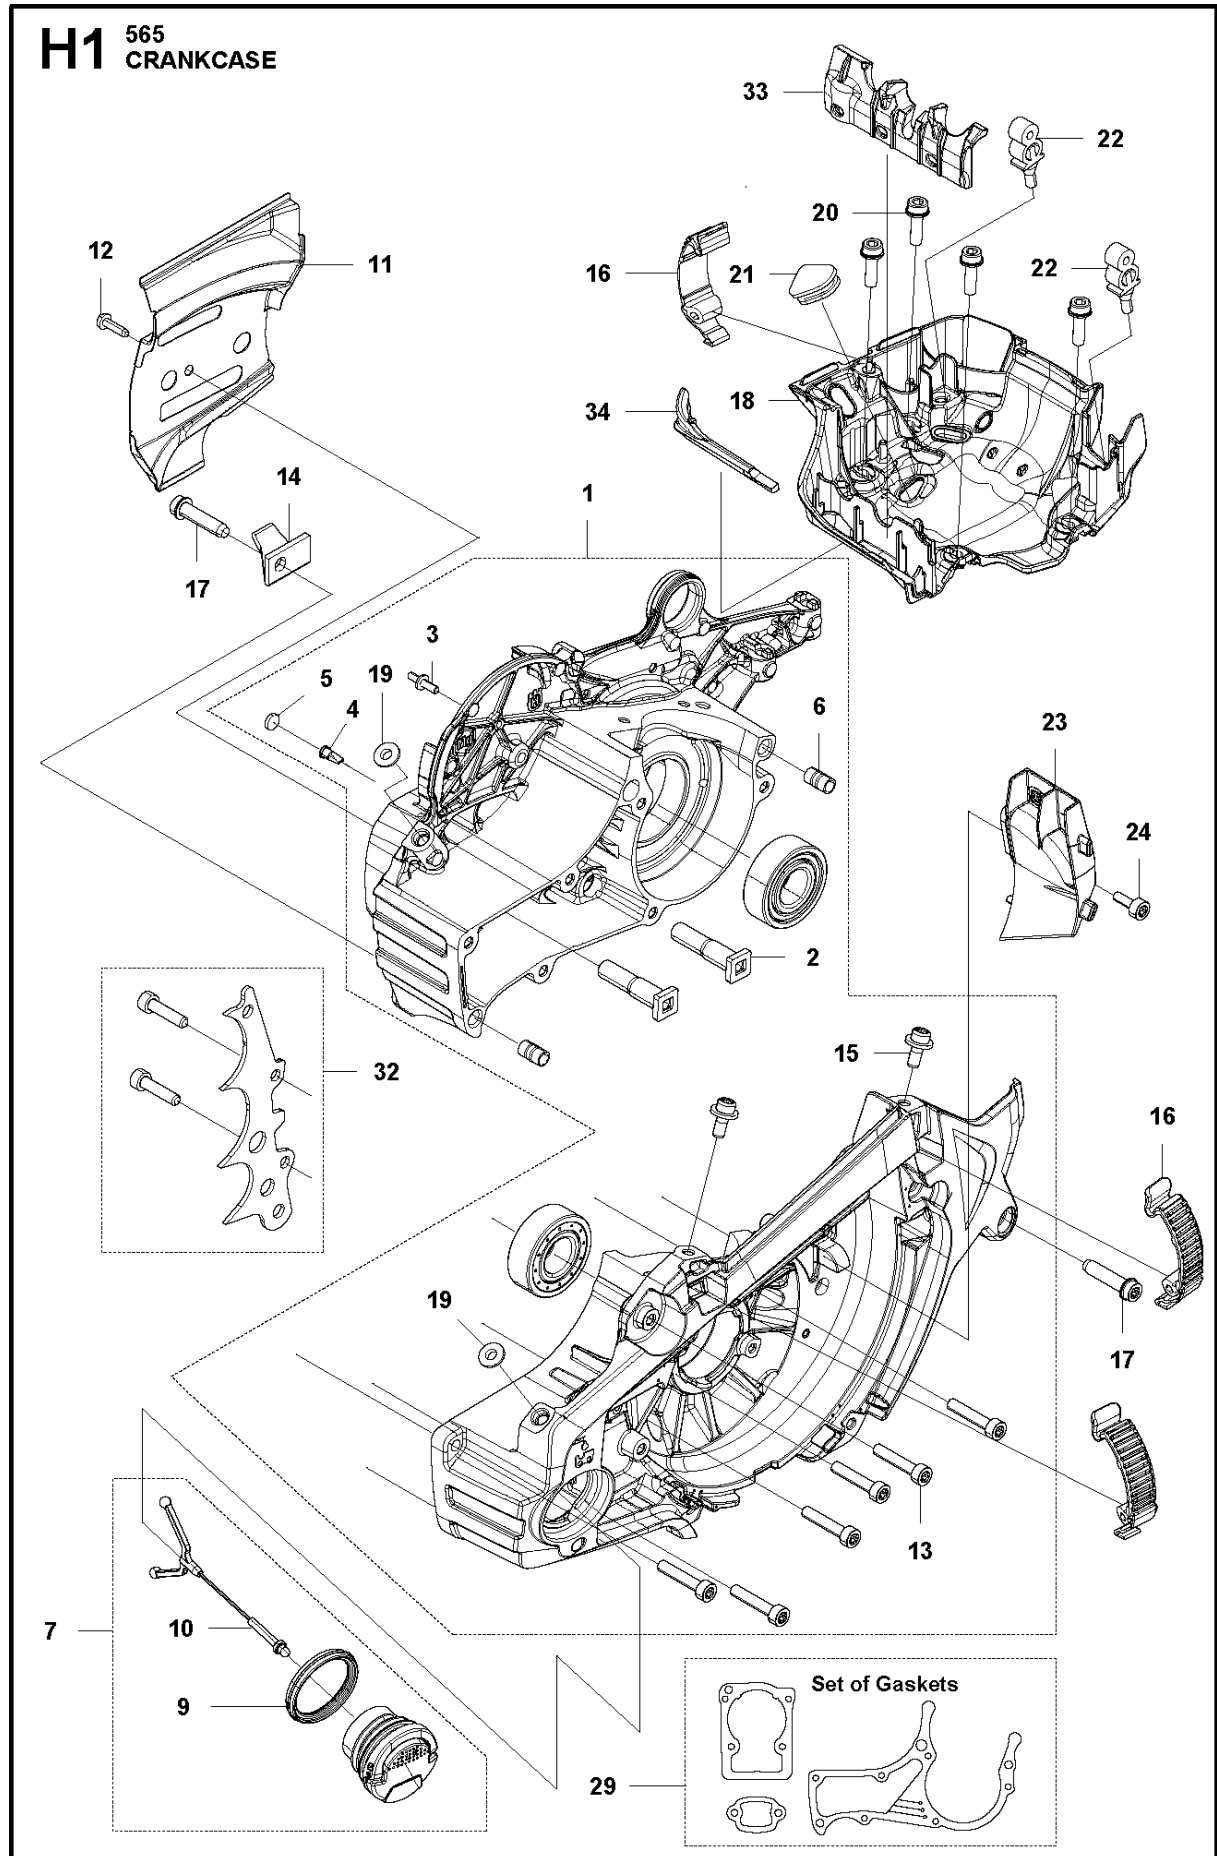

H1 565 CRANKCASE

Ref	Part No	Description	Remark	QTY	KIT
1	590 19 56-04	CRANKCASE ASSY	565	1	
2	537 05 13-01	BAR BOLT		2	1
3	537 20 30-01	PIN KNEE-JOINT		1	1
4	530 02 61-19	CHECK VALVE		1	1
5	537 40 35-01	FILTER		1	1
6	593 80 60-01	GUIDE BUSHING		2	1
7	522 62 00-03	TANK CAP ASSY		1	
9	589 24 11-01	GASKET		1	7
10	503 57 89-01	HOLDER		1	7
11	575 61 63-01	CHAIN GUIDE PLATE		1	
12	526 22 18-01	SCREW CITXPANT		1	
13	575 84 11-04	SCREW ITXSCM		6	
14	537 37 79-02	CHAIN CATCHER		1	
15	525 82 44-01	SCREW ITXSCM		2	
16	503 89 47-01	SNAP LOCKING		3	
17	525 79 81-03	SCREW ITXSCFT		2	
18	582 17 93-01	CARBURETTOR AREA BASE		1	
19	583 09 84-01	FIXING WASHER		1	1
20	525 75 52-02	SCREW ITXSCFM		4	
21	581 55 92-01	BELLOWS		1	
22	503 86 93-01	SUPPORT	Mounting	2	
23	589 34 05-02	AIR NOZZLE		1	
24	574 35 35-05	SCREW ITXSCM		1	
29	578 86 47-01	GASKET KIT		1	
32	590 26 10-02	SPIKE	Kit - Inner Std	1	
33	582 17 96-01	SEALING		1	
34	589 34 90-01	SEALING		1