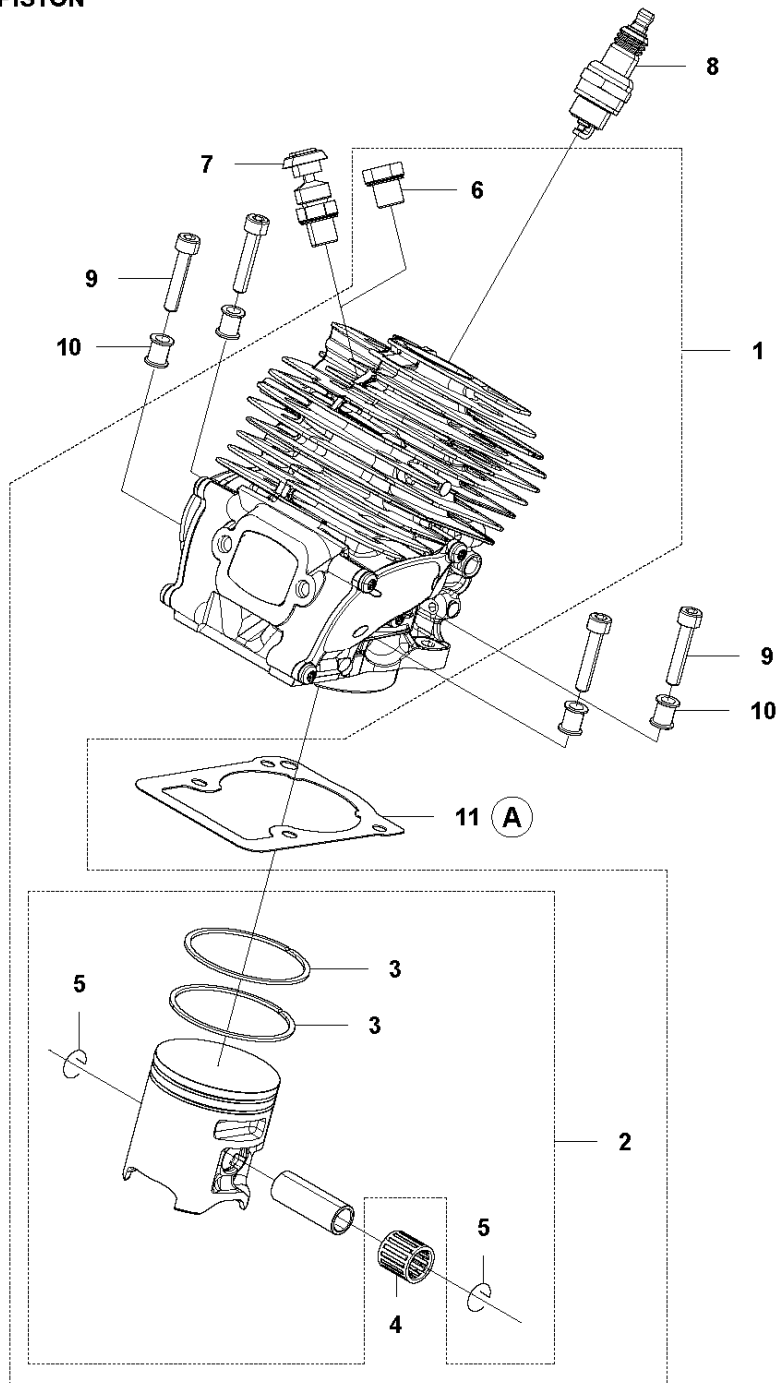

# SPARE PARTS LIST

CHAIN SAWS

565

**A1** 565  
CHAIN BRAKE

Ref	Part No	Description	Remark	QTY KIT
1	576 13 96-01	HAND GUARD		1
2	590 10 53-01	SCREW KIT		1
3	590 11 02-01	CHAIN BRAKE		1
4	590 10 56-02	KNEE JOINT		1
5	503 75 22-02	BRAKE BAND ASSY		1
6	574 82 56-01	COVER		1
7	582 21 33-01	SCREW		3

**B** 565  
CLUTCH & OIL PUMP

Ref	Part No	Description	Remark	QTY	KIT
1	577 60 38-01	CLUTCH DRUM ASSY		1	
2	503 43 20-01	NEEDLE HOLDER		1	1
3	501 59 80-02	RIM		1	1
4	503 75 24-01	WASHER		1	
5	503 27 21-01	E-CLIP		1	
6	586 79 84-04	CLUTCH ASSY		1	
7	537 36 06-01	CLUTCH SPRING		3	6
8	582 27 01-08	PUMP PINION		1	
9	589 02 84-01	OIL PUMP ASSY		1	
10	590 11 97-01	PUMP PISTON		1	9
11	590 12 01-01	OIL PUMP		1	9
12	576 98 74-01	OIL PRESSURE HOSE		1	
13	526 81 81-02	SCREW ITXSCM		2	
14	594 09 32-01	OIL HOSE		1	
15	501 54 41-02	OIL SCREEN		1	

**C** 565  
CYLINDER COVER

CYLINDER COVER

Ref	Part No	Description	Remark	QTY KIT
1	579 79 88-01	CYLINDER COVER		1

**D** 565  
CYLINDER & PISTON

12 (A)

## CYLINDER PISTON

565

Ref	Part No	Description	Remark	QTY KIT	
1	590 15 03-02	CYLINDER ASSY	565	1	
2	576 62 67-04	PISTON ASSY		1	1
3	576 62 74-01	PISTON RING		2	2
4	577 57 24-01	NEEDLE BEARING		1	1
5	737 43 12-00	SNAP RING		2	2
6	503 55 22-01	PLUG		1	1
7	584 28 87-01	DECOMPRESSION VALVE		1	
8	503 23 51-11	SPARK PLUG		1	
9	501 81 12-02	SCREW ITXSCM		4	
10	589 52 79-01	SLEEVE		4	
11	577 23 98-01	GASKET		1	12
12	578 86 47-01	GASKET KIT		1	