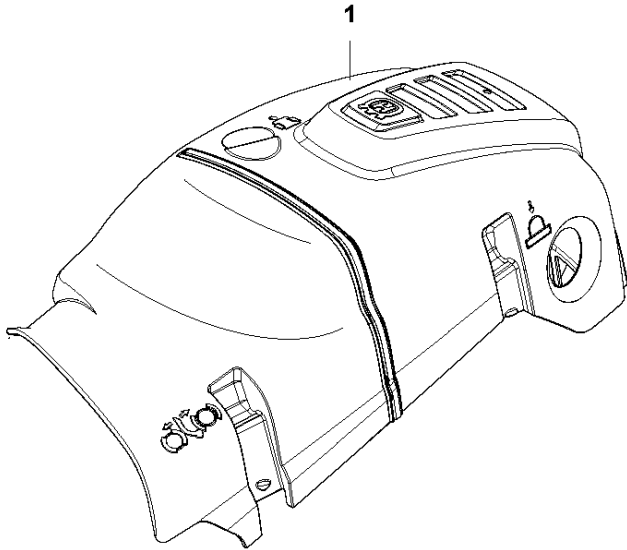

Ref	Part No	Description	Remark	QTY	KIT
1	577 60 38-01	CLUTCH DRUM ASSY		1	
2	503 43 20-01	NEEDLE HOLDER		1	1
3	501 59 80-02	RIM		1	1
4	503 75 24-01	WASHER		1	
5	503 27 21-01	E-CLIP		1	
6	586 79 84-04	CLUTCH ASSY		1	
7	537 36 06-01	CLUTCH SPRING		3	6
8	582 27 01-08	PUMP PINION		1	
9	589 02 84-01	OIL PUMP ASSY		1	
10	590 11 97-01	PUMP PISTON		1	9
11	590 12 01-01	OIL PUMP		1	9
12	576 98 74-01	OIL PRESSURE HOSE		1	
13	526 81 81-02	SCREW ITXSCM		2	
14	594 09 32-01	OIL HOSE		1	
15	501 54 41-02	OIL SCREEN		1	

C 565
CYLINDER COVER