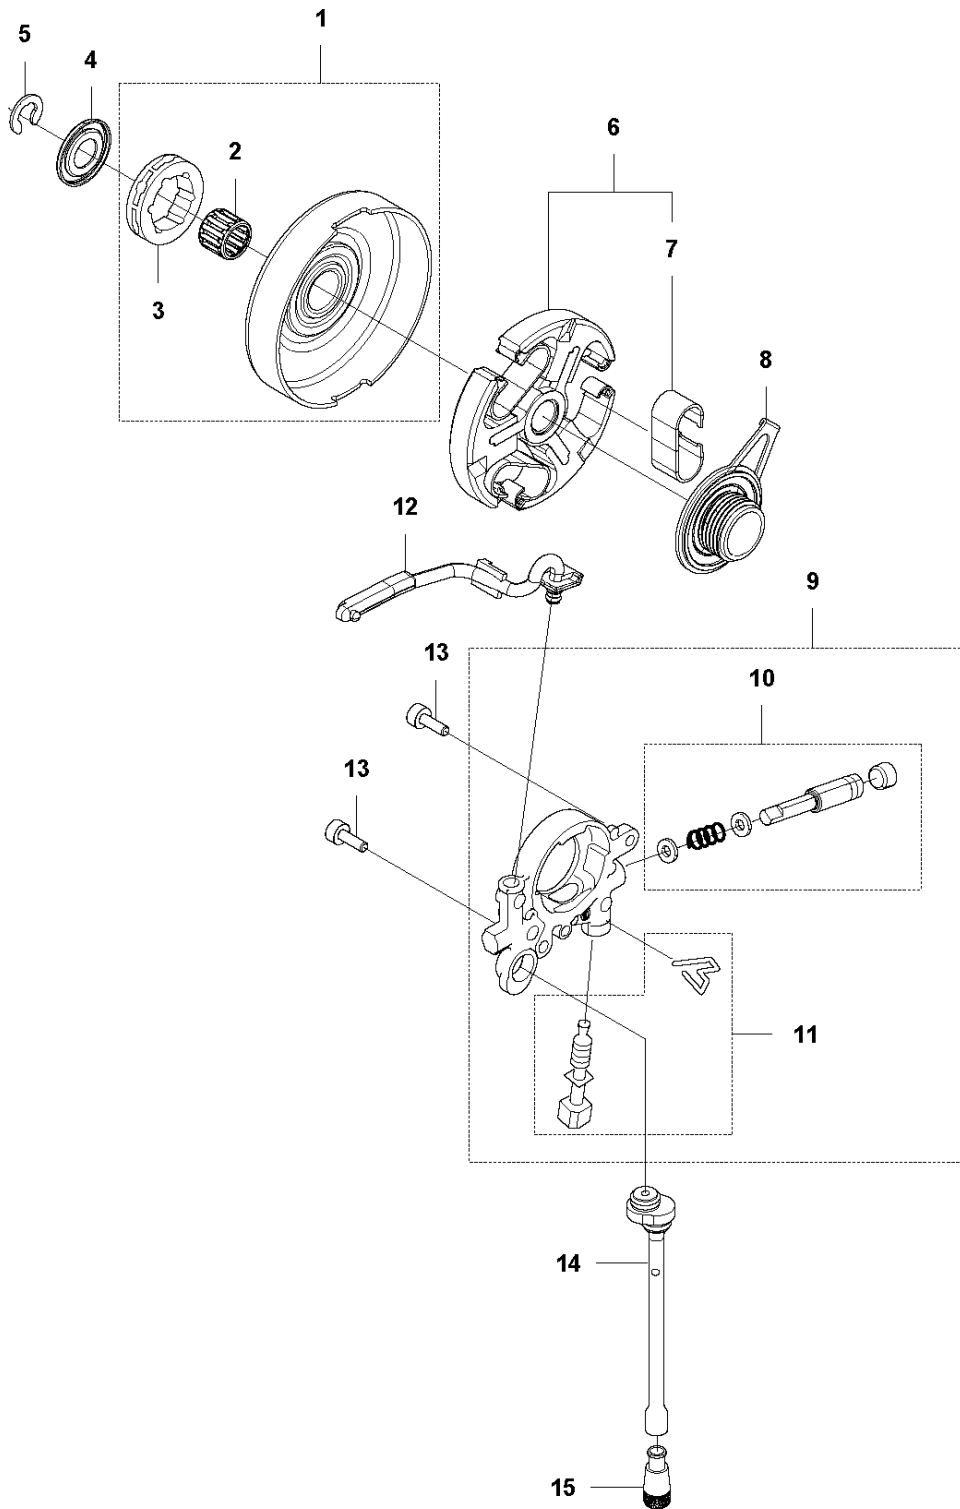

# SPARE PARTS LIST

CHAIN SAWS

565

**A1** 565  
CHAIN BRAKE

Ref	Part No	Description	Remark	QTY KIT
1	576 13 96-01	HAND GUARD		1
2	590 10 53-01	SCREW KIT		1
3	590 11 02-01	CHAIN BRAKE		1
4	590 10 56-02	KNEE JOINT		1
5	503 75 22-02	BRAKE BAND ASSY		1
6	574 82 56-01	COVER		1
7	582 21 33-01	SCREW		3

**A2** 565  
CLUTCH COVER

Ref	Part No	Description	Remark	QTY	KIT
1	575 23 59-08	CLUTCH COVER ASSY		1	
2	575 23 63-04	CLUTCH COVER		1	1
3	575 23 64-01	CHIP GUARD		1	1
4	526 22 18-01	SCREW CITXPANT		3	1
5	501 51 72-01	CHAIN GUIDE		1	1
6	576 42 43-01	COVER		1	1
7	505 19 73-01	NUT		2	1
9	590 10 47-01	CHAIN TENSIONER KIT		1	1
10	590 10 48-01	WORM SCREW		1	1
11	590 10 51-01	WORM WHEEL		1	1

**B** 565  
CLUTCH & OIL PUMP

Ref	Part No	Description	Remark	QTY	KIT
1	577 60 38-01	CLUTCH DRUM ASSY		1	
2	503 43 20-01	NEEDLE HOLDER		1	1
3	501 59 80-02	RIM		1	1
4	503 75 24-01	WASHER		1	
5	503 27 21-01	E-CLIP		1	
6	586 79 84-04	CLUTCH ASSY		1	
7	537 36 06-01	CLUTCH SPRING		3	6
8	582 27 01-08	PUMP PINION		1	
9	589 02 84-01	OIL PUMP ASSY		1	
10	590 11 97-01	PUMP PISTON		1	9
11	590 12 01-01	OIL PUMP		1	9
12	576 98 74-01	OIL PRESSURE HOSE		1	
13	526 81 81-02	SCREW ITXSCM		2	
14	594 09 32-01	OIL HOSE		1	
15	501 54 41-02	OIL SCREEN		1	

**C** 565  
CYLINDER COVER

CYLINDER COVER

Ref	Part No	Description	Remark	QTY KIT
1	579 79 88-01	CYLINDER COVER		1

**D** 565  
CYLINDER & PISTON

12 (A)