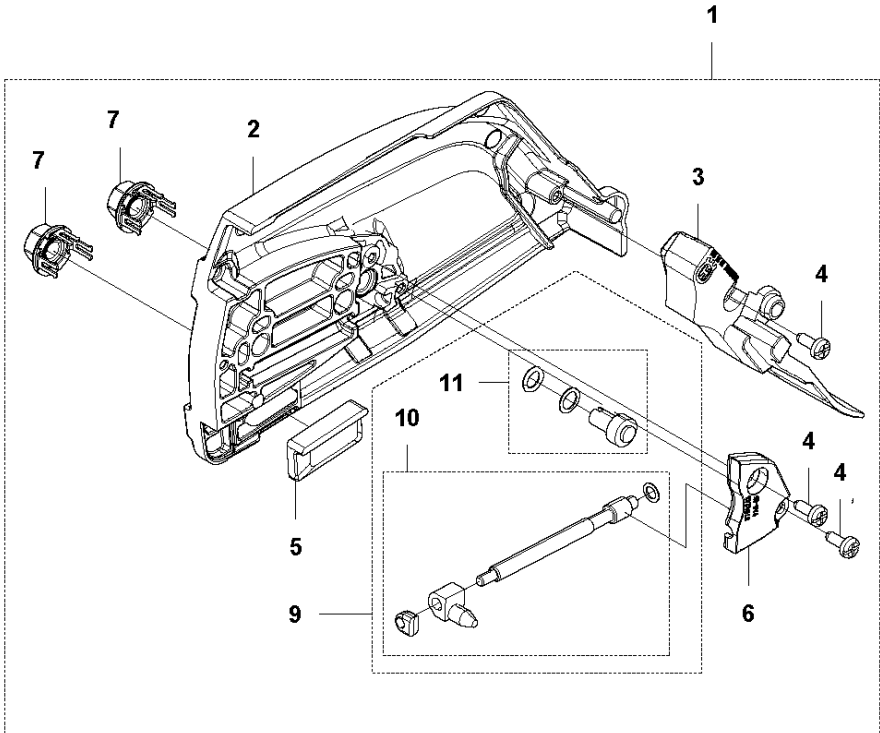

# SPARE PARTS LIST

CHAIN SAWS

565

**A1** 565  
CHAIN BRAKE

Ref	Part No	Description	Remark	QTY KIT
1	576 13 96-01	HAND GUARD		1
2	590 10 53-01	SCREW KIT		1
3	590 11 02-01	CHAIN BRAKE		1
4	590 10 56-02	KNEE JOINT		1
5	503 75 22-02	BRAKE BAND ASSY		1
6	574 82 56-01	COVER		1
7	582 21 33-01	SCREW		3

**A2** 565  
CLUTCH COVER

Ref	Part No	Description	Remark	QTY	KIT
1	575 23 59-08	CLUTCH COVER ASSY		1	
2	575 23 63-04	CLUTCH COVER		1	1
3	575 23 64-01	CHIP GUARD		1	1
4	526 22 18-01	SCREW CITXPANT		3	1
5	501 51 72-01	CHAIN GUIDE		1	1
6	576 42 43-01	COVER		1	1
7	505 19 73-01	NUT		2	1
9	590 10 47-01	CHAIN TENSIONER KIT		1	1
10	590 10 48-01	WORM SCREW		1	1
11	590 10 51-01	WORM WHEEL		1	1

**B** 565  
CLUTCH & OIL PUMP

Ref	Part No	Description	Remark	QTY	KIT
1	577 60 38-01	CLUTCH DRUM ASSY		1	
2	503 43 20-01	NEEDLE HOLDER		1	1
3	501 59 80-02	RIM		1	1
4	503 75 24-01	WASHER		1	
5	503 27 21-01	E-CLIP		1	
6	586 79 84-04	CLUTCH ASSY		1	
7	537 36 06-01	CLUTCH SPRING		3	6
8	582 27 01-08	PUMP PINION		1	
9	589 02 84-01	OIL PUMP ASSY		1	
10	590 11 97-01	PUMP PISTON		1	9
11	590 12 01-01	OIL PUMP		1	9
12	576 98 74-01	OIL PRESSURE HOSE		1	
13	526 81 81-02	SCREW ITXSCM		2	
14	594 09 32-01	OIL HOSE		1	
15	501 54 41-02	OIL SCREEN		1	

**C** 565  
CYLINDER COVER

CYLINDER COVER

Ref	Part No	Description	Remark	QTY KIT
1	579 79 88-01	CYLINDER COVER		1

**D** 565  
CYLINDER & PISTON

12 (A)