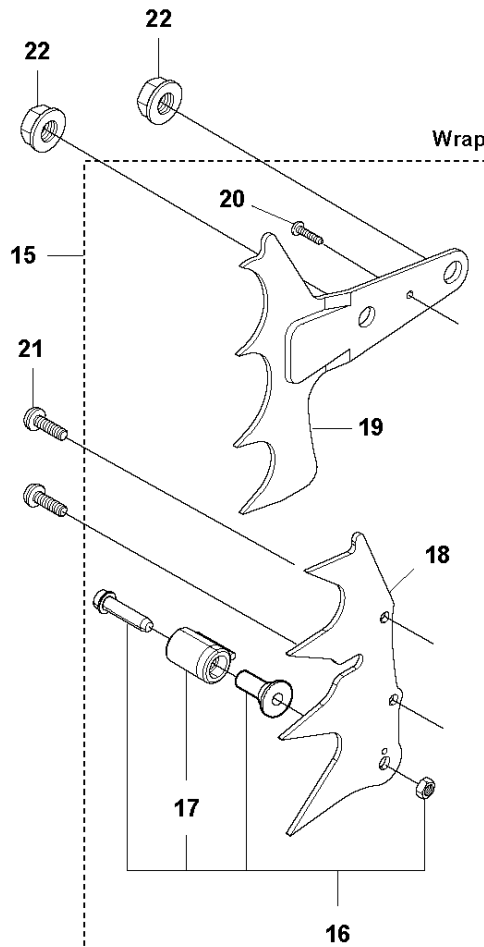

**B** 565  
CLUTCH & OIL PUMP

Ref	Part No	Description	Remark	QTY	KIT
1	577 60 38-01	CLUTCH DRUM ASSY		1	
2	503 43 20-01	NEEDLE HOLDER		1	1
3	501 59 80-02	RIM		1	1
4	503 75 24-01	WASHER		1	
5	503 27 21-01	E-CLIP		1	
6	586 79 84-04	CLUTCH ASSY		1	
7	537 36 06-01	CLUTCH SPRING		3	6
8	582 27 01-08	PUMP PINION		1	
9	589 02 84-01	OIL PUMP ASSY		1	
10	590 11 97-01	PUMP PISTON		1	9
11	590 12 01-01	OIL PUMP		1	9
12	576 98 74-01	OIL PRESSURE HOSE		1	
13	526 81 81-02	SCREW ITXSCM		2	
14	594 09 32-01	OIL HOSE		1	
15	501 54 41-02	OIL SCREEN		1	

**N** 565  
ACCESSORIES

Standard, outer

WINTER KIT 565

Wrap

Ref	Part No	Description	Remark	QTY	KIT
1	503 55 85-13	TOOL		1	
2	501 69 17-01	COMBINATION WRENCH		1	1
3	575 88 07-01	WRENCH		1	1
4	583 89 71-01	DIAGNOSTIC TOOL KIT		1	
5	576 18 34-01	CABLE ASSY	Diagnostic cable 14Mhz	1	4
6	576 95 22-01	CABLE ASSY	Diagnostic cable 8Mhz	1	4
7	575 52 75-01	WINTER KIT		1	
8	576 16 26-01	WINTER COVER		1	7
9	503 21 70-16	SCREW CCRPANT		2	7
10	740 42 01-00	O-RING		2	7
11	590 26 10-01	SPIKE	Std	1	
12	575 23 65-01	SPIKE		1	11
13	503 22 24-01	LOCK NUT		2	11
14	525 75 52-02	SCREW ITXSCFM		2	11
15	589 77 21-01	SPIKE	Wrap	1	
16	589 77 13-01	CHAIN CATCHER		1	15
17	537 02 44-01	WEAR PROTECTION		1	16
18	537 01 72-01	SPIKE		1	15
19	503 92 27-01	SPIKE		1	15
20	525 88 74-02	SCREW CITXPANT		1	15
21	525 82 49-02	SCREW ITXSCM		2	
22	503 22 00-01	HEXAGON NUT		2	