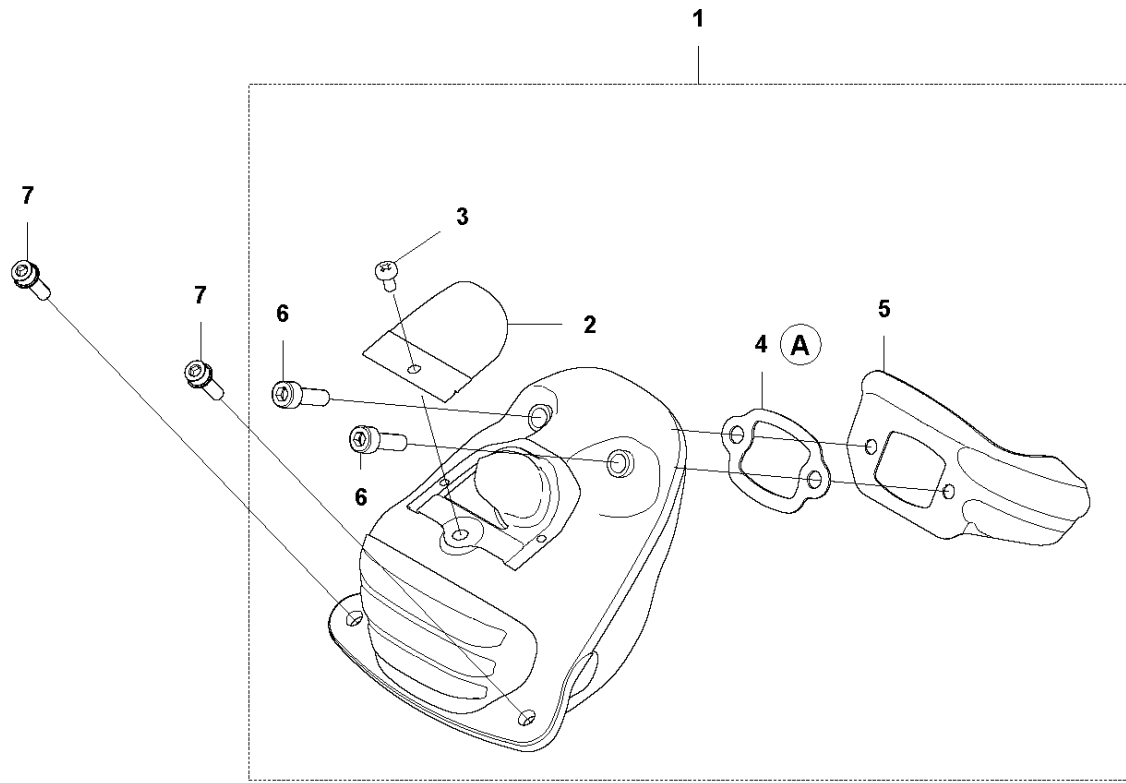

F 565
MUFFLER