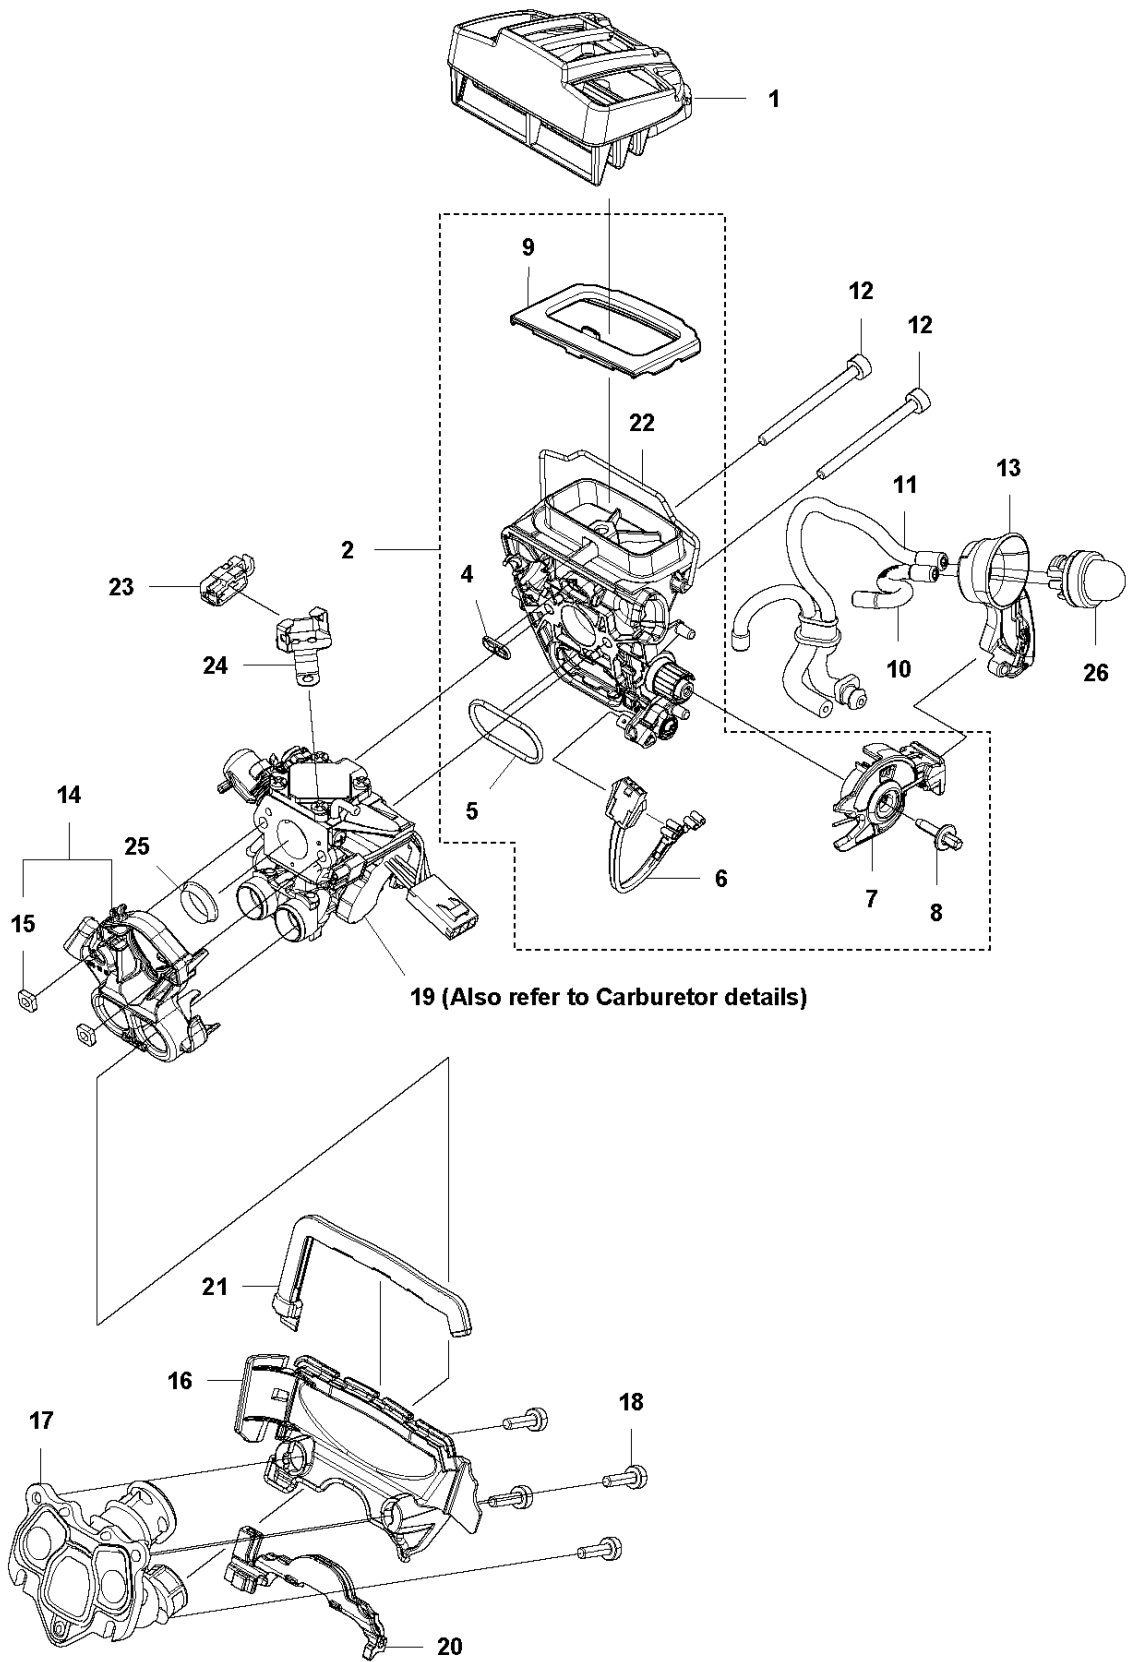

G1 565
CARBURETOR & AIRFILTER

Ref	Part No	Description	Remark	QTY	KIT
1	575 52 64-01	AIR FILTER ASSY	64 microns	1	
1	575 52 64-02	AIR FILTER ASSY	25 microns	1	
1	575 52 64-03	AIR FILTER ASSY	Non Woven	1	
2	577 41 90-05	INLET ELBOW	Std	1	
4	525 61 92-01	SEALING		1	2
5	525 61 90-01	SEALING		1	2
6	577 53 64-02	WIRING ASSY		1	2
7	510 01 72-02	CHOKE CONTROL ASSY		1	2
8	505 15 62-01	SCREW		1	2
9	589 37 84-01	SEALING		1	2
10	523 05 68-01	FUEL HOSE		1	
11	525 34 43-03	FUEL HOSE		1	
12	581 14 31-01	SCREW ITXSCFM		2	
13	525 58 81-01	SEALING		1	
14	505 16 52-02	FLANGE		1	
15	503 22 65-03	SQUARE NUT		2	14
16	501 18 20-01	BAFFLE		1	
17	575 23 53-01	INLET PIPE	Std	1	
17	575 23 53-02	INLET PIPE	Winter	1	
18	526 81 81-01	SCREW ITXSCM		4	
19	591 15 83-02	CARBURETTOR KIT	C1M-140062B	1	
20	582 17 95-01	SEALING		1	
21	590 05 95-01	SEALING		1	
22	575 52 78-01	CLAMP		1	
23	589 34 07-01	CONTACT CLAMP		1	
24	589 34 06-01	RETAINER		1	
25	582 02 51-01	SUPPORT SLEEVE		1	
26	503 93 66-01	PURGE		1