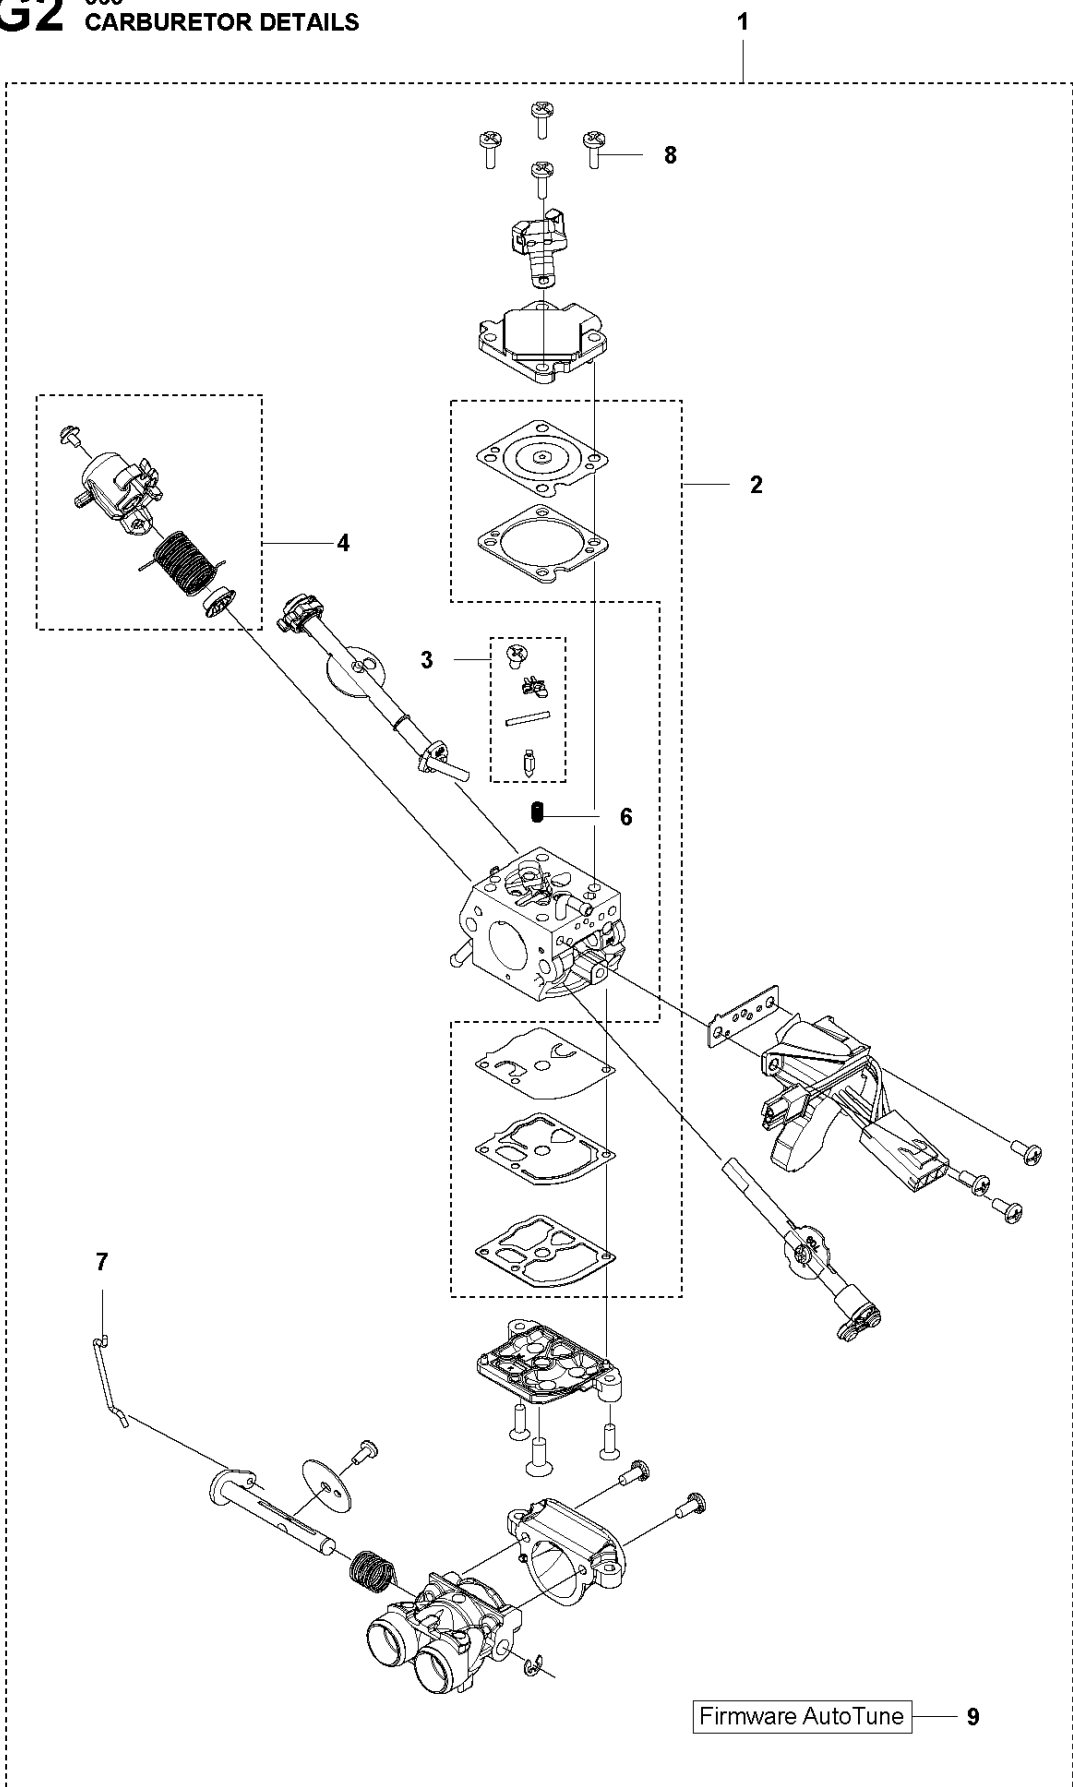

G2 565
CARBURETOR DETAILS

Firmware AutoTune — 9

Ref	Part No	Description	Remark	QTY	KIT
1	591 15 83-02	CARBURETTOR KIT	C1M-140062B	1	
2	522 51 89-01	KIT	GASKET KIT	1	1
3	590 19 15-01	CARBURETTOR	Metering Kit	1	1
4	590 19 16-01	CARBURETTOR	Throttle Lever Kit	1	1
6	537 38 34-01	SPRING		1	1
7	522 51 79-01	ROD		1	1
8	522 54 51-01	SCREW		4