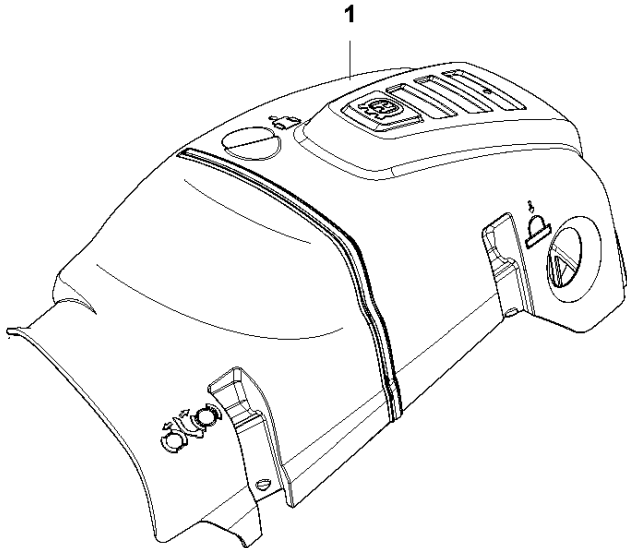

Ref	Part No	Description	Remark	QTY	KIT
1	577 60 38-01	CLUTCH DRUM ASSY		1	
2	503 43 20-01	NEEDLE HOLDER		1	1
3	501 59 80-02	RIM		1	1
4	503 75 24-01	WASHER		1	
5	503 27 21-01	E-CLIP		1	
6	586 79 84-04	CLUTCH ASSY		1	
7	537 36 06-01	CLUTCH SPRING		3	6
8	582 27 01-08	PUMP PINION		1	
9	589 02 84-01	OIL PUMP ASSY		1	
10	590 11 97-01	PUMP PISTON		1	9
11	590 12 01-01	OIL PUMP		1	9
12	576 98 74-01	OIL PRESSURE HOSE		1	
13	526 81 81-02	SCREW ITXSCM		2	
14	594 09 32-01	OIL HOSE		1	
15	501 54 41-02	OIL SCREEN		1	

C 565
CYLINDER COVER