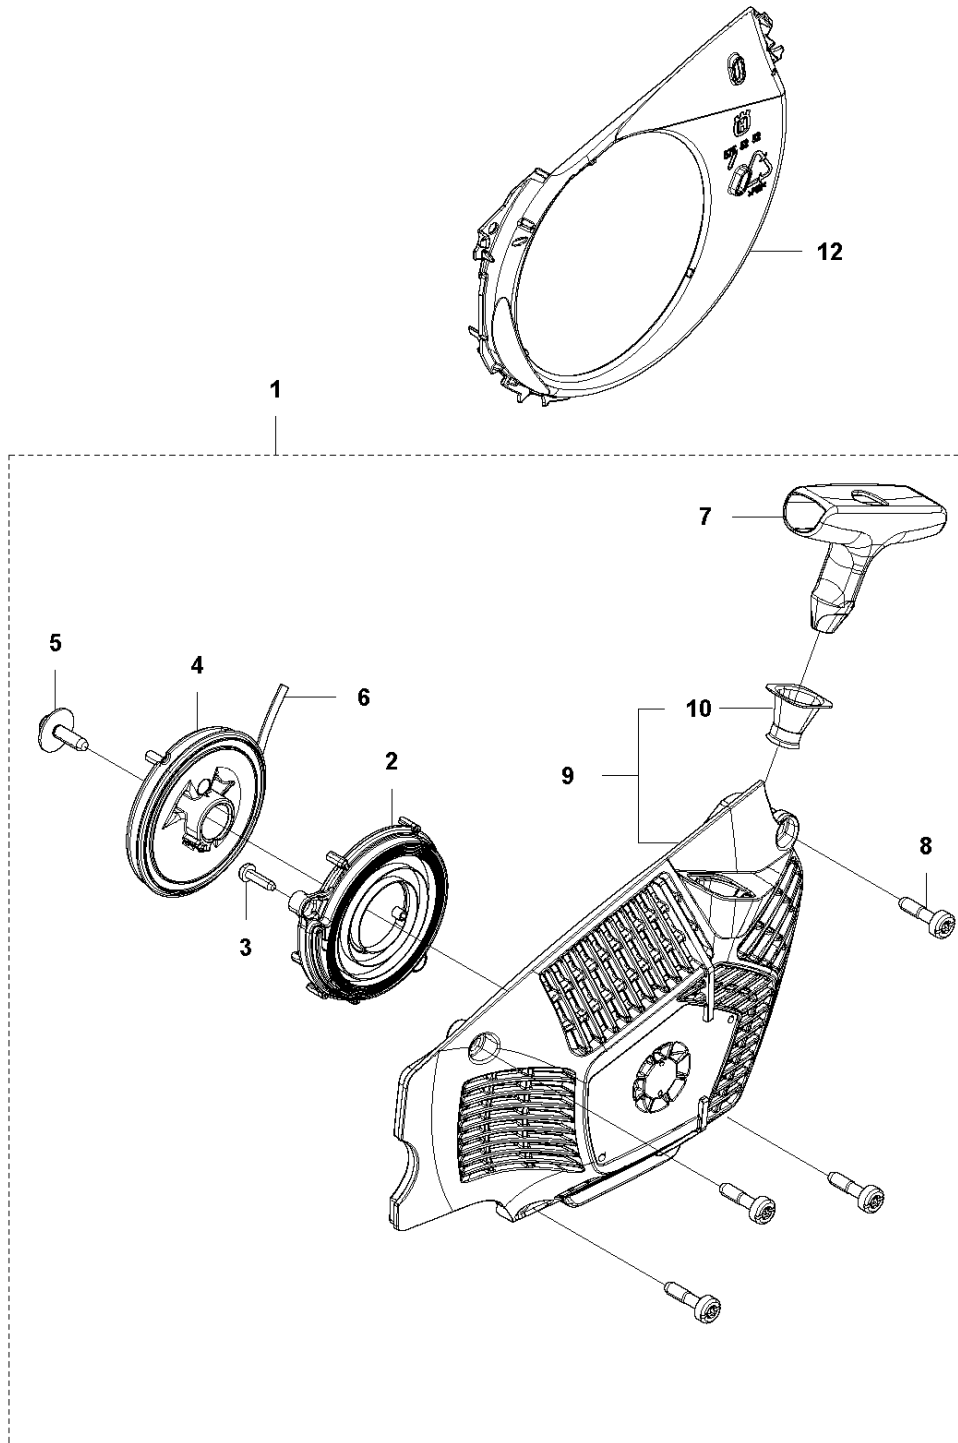

M 565
STARTER

Ref	Part No	Description	Remark	QTY	KIT
1	575 52 76-04	STARTER HOUSING		1	
2	505 15 79-02	SPRING CASSETTE ASSY		1	1
3	525 88 74-01	SCREW CITXPANT		2	1
4	505 15 81-01	STARTER PULLEY ASSY		1	1
5	576 35 66-01	SCREW ITXSCT		1	1
6	505 30 51-25	STARTER CORD		1	1
7	537 23 25-01	STARTER HANDLE		1	1
8	525 82 45-01	SCREW CITXPANMO		4	1
9	575 52 58-02	STARTER HOUSING		1	1
10	537 28 32-01	SLEEVE		1	1
11	575 39 64-03	DECAL		1	
12	575 52 52-01	BAFFLE		1