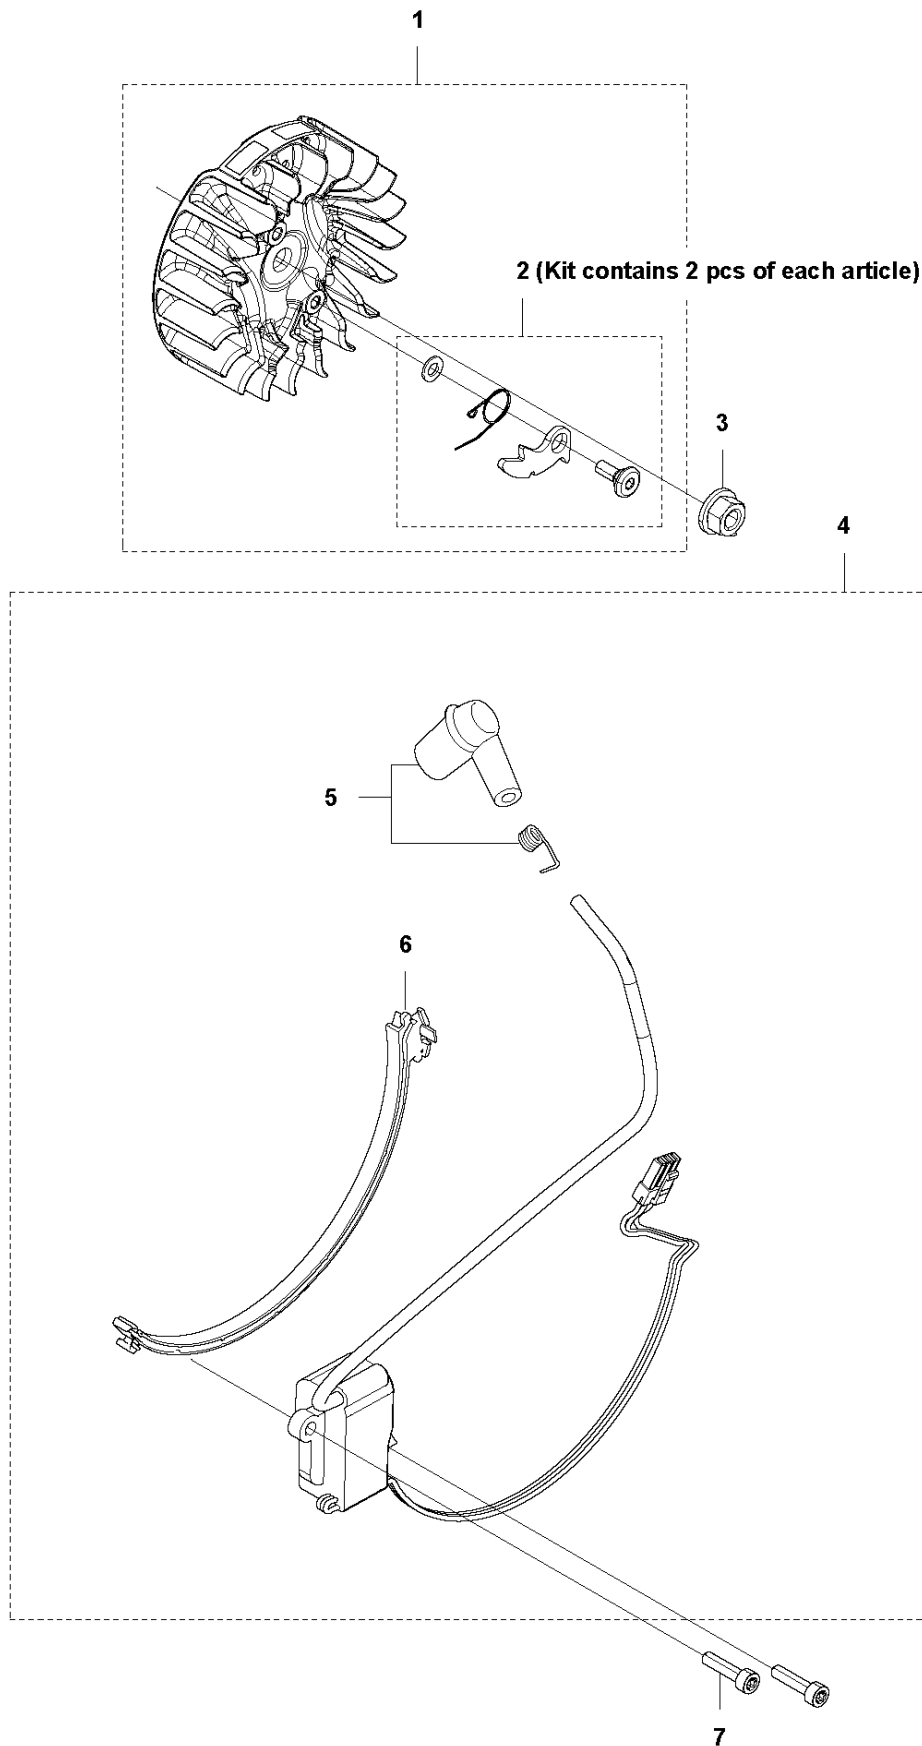

L 565
IGNITION SYSTEM

Ref	Part No	Description	Remark	QTY	KIT
1	590 28 12-01	FLYWHEEL ASSY	565	1	
3	503 22 04-01	NUT		1	
4	582 10 50-01	IGNITION MODULE ASSY		1	
5	590 29 88-01	SPARK PLUG CAP		1	4
6	579 45 18-01	WIRE HOLDER		1	4
7	525 82 49-02	SCREW ITXSCM		2