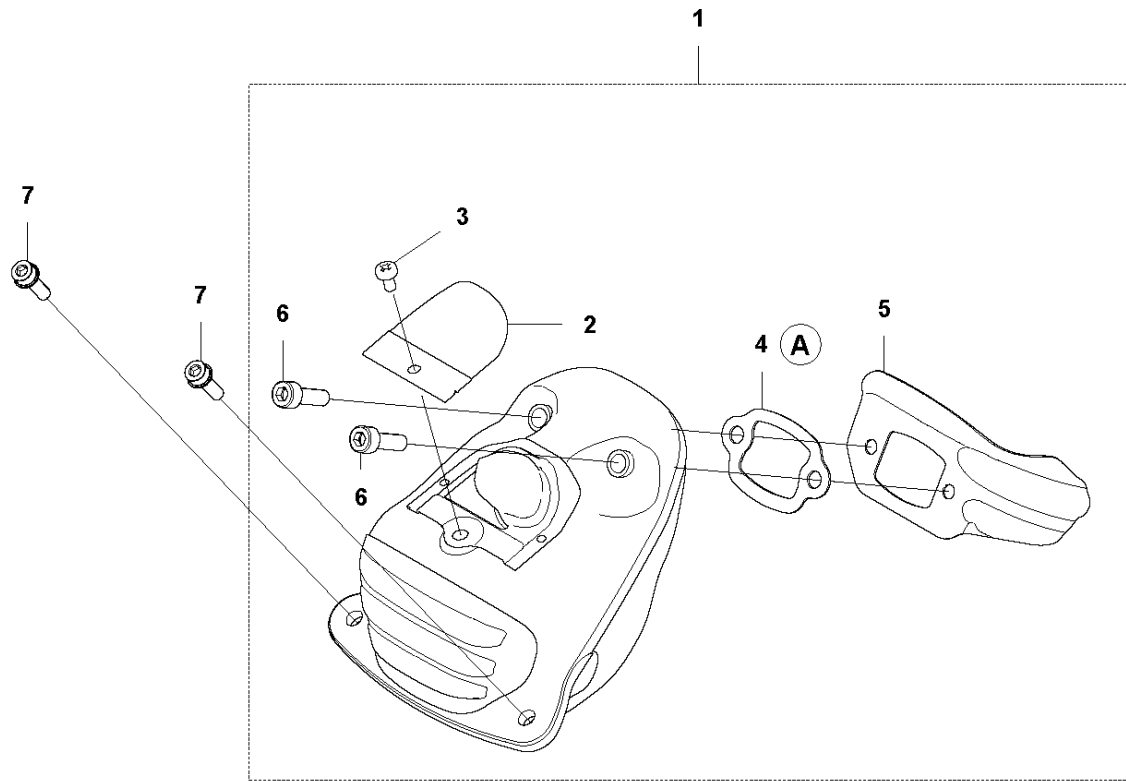

F 565
MUFFLER