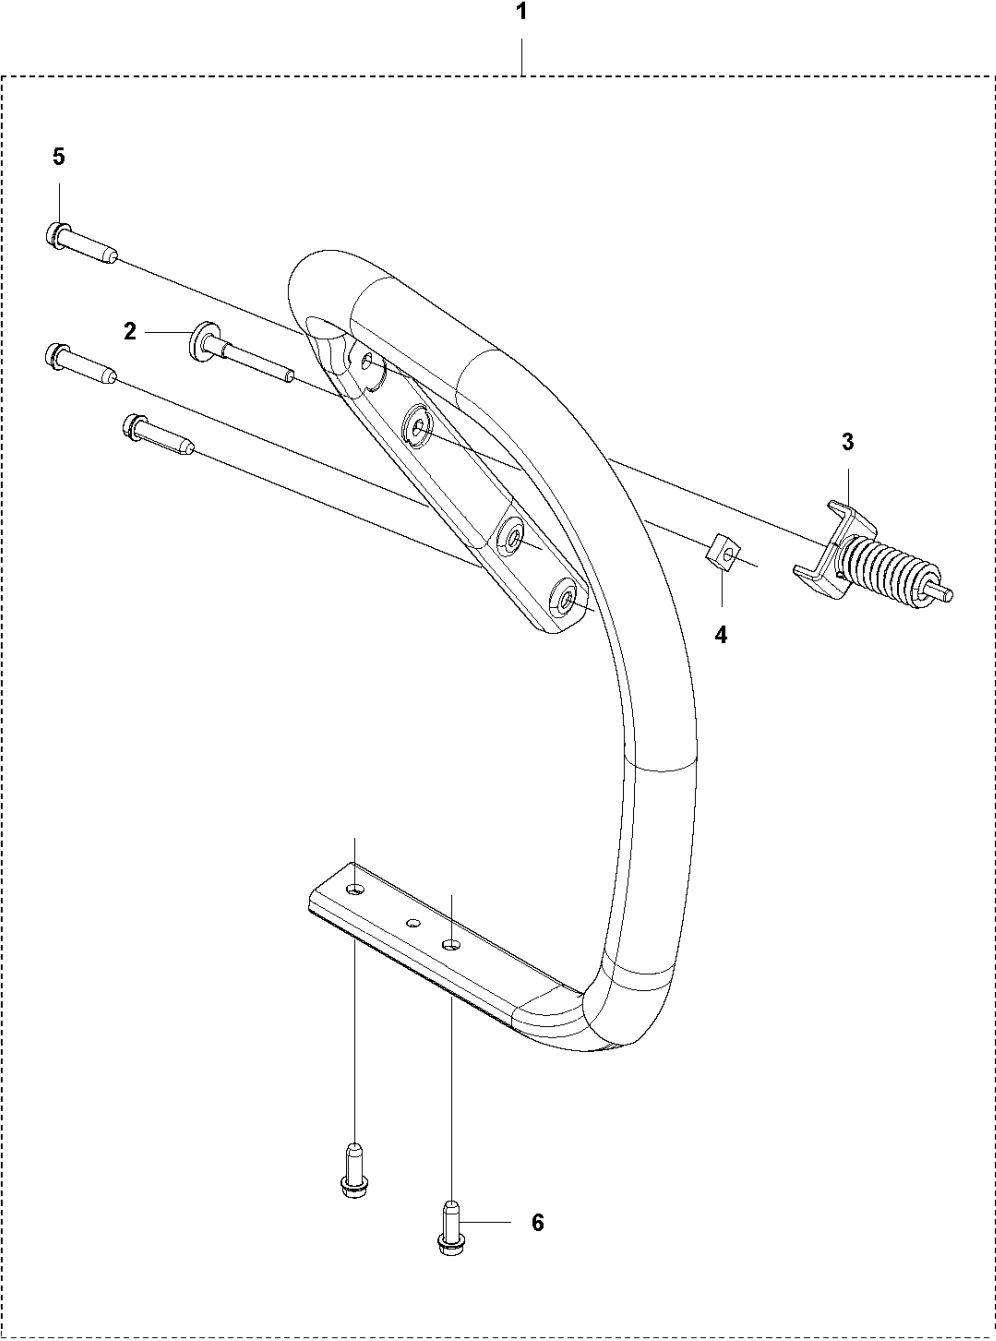

K 565
HANDLE

Ref	Part No	Description	Remark	QTY KIT	
1	579 48 43-01	FRONT HANDLE ASSY		1	
3	575 01 53-01	ANTIVIBRATION ELEMENT		1	1
3	575 01 53-03	ANTIVIBRATION ELEMENT	Hard	1	
4	503 22 66-01	SQUARE NUT		1	1
5	525 79 81-03	SCREW ITXSCFT		3	1
6	525 75 51-01	SCREW ITXSCFM		2	1