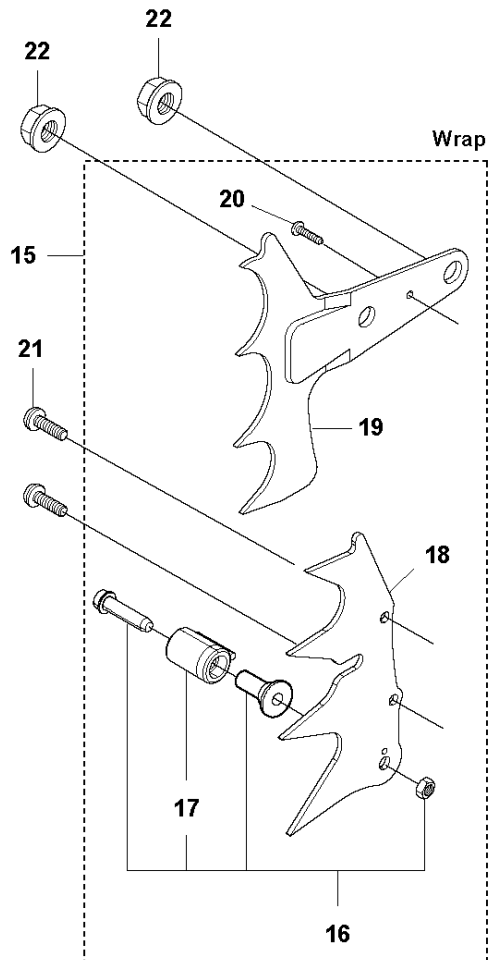

N 565
ACCESSORIES