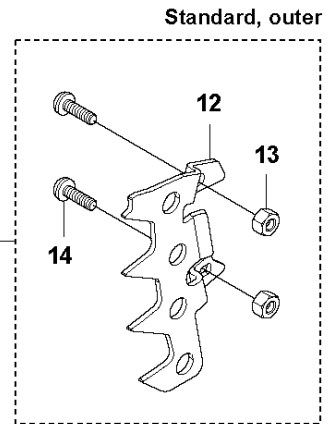

N 565
ACCESSORIES