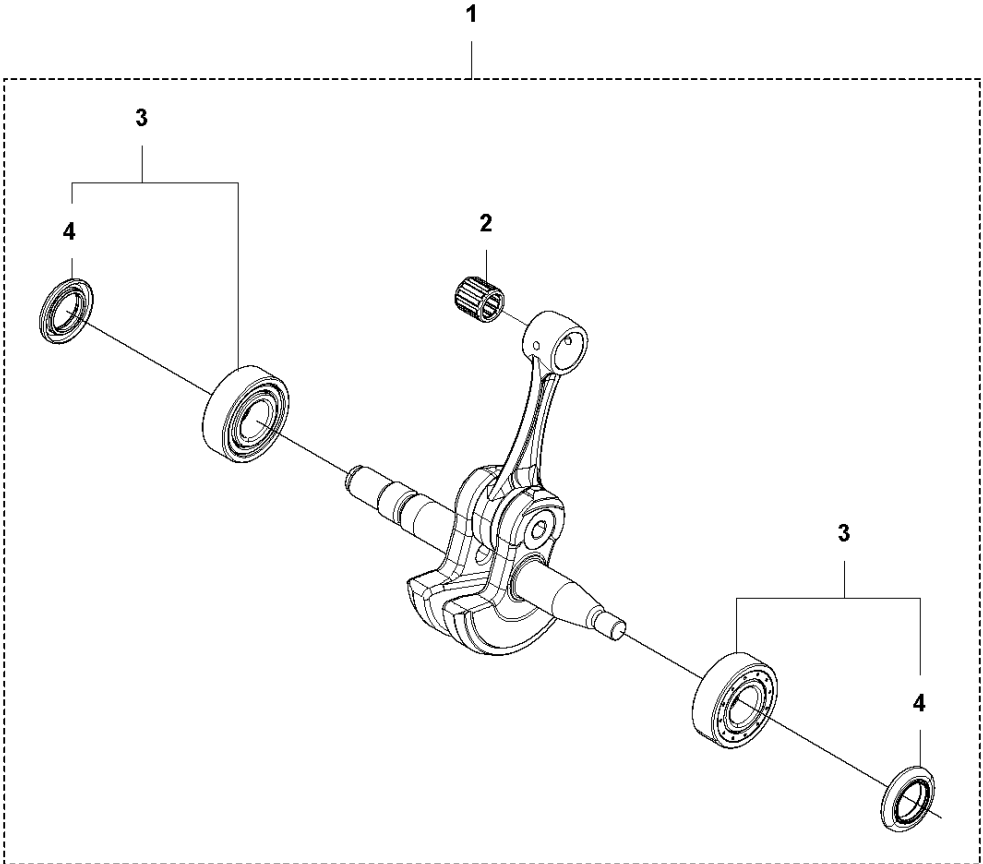

E 565
CRANKSHAFT

Ref	Part No	Description	Remark	QTY	KIT
1	577 60 74-02	CRANKSHAFT ASSY		1	1
2	577 57 24-01	NEEDLE BEARING		1	1
3	587 29 34-01	BALL BEARING		2	1
4	582 81 26-01	RADIAL SEAL		2	2