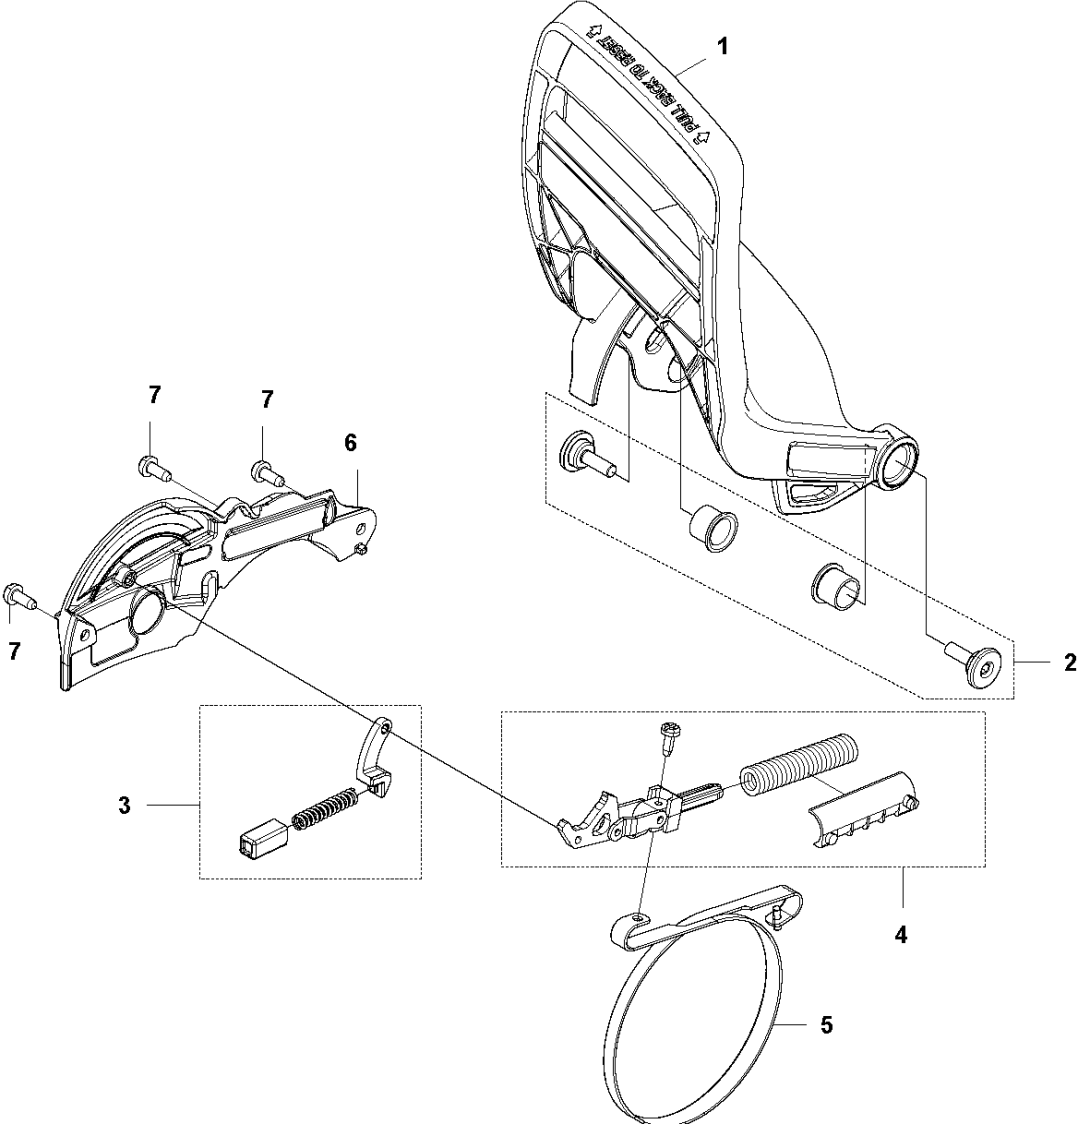

SPARE PARTS LIST

CHAIN SAWS

565

A1 565
CHAIN BRAKE

Ref	Part No	Description	Remark	QTY KIT
1	576 13 96-01	HAND GUARD		1
2	590 10 53-01	SCREW KIT		1
3	590 11 02-01	CHAIN BRAKE		1
4	590 10 56-02	KNEE JOINT		1
5	503 75 22-02	BRAKE BAND ASSY		1
6	574 82 56-01	COVER		1
7	582 21 33-01	SCREW		3

A2 565
CLUTCH COVER

Ref	Part No	Description	Remark	QTY KIT	
1	575 23 59-08	CLUTCH COVER ASSY		1	
2	575 23 63-04	CLUTCH COVER		1	1
3	575 23 64-01	CHIP GUARD		1	1
4	526 22 18-01	SCREW CITXPANT		3	1
5	501 51 72-01	CHAIN GUIDE		1	1
6	576 42 43-01	COVER		1	1
7	505 19 73-01	NUT		2	1
9	590 10 47-01	CHAIN TENSIONER KIT		1	1
10	590 10 48-01	WORM SCREW		1	1
11	590 10 51-01	WORM WHEEL		1	1

B 565
CLUTCH & OIL PUMP

Ref	Part No	Description	Remark	QTY	KIT
1	577 60 38-01	CLUTCH DRUM ASSY		1	
2	503 43 20-01	NEEDLE HOLDER		1	1
3	501 59 80-02	RIM		1	1
4	503 75 24-01	WASHER		1	
5	503 27 21-01	E-CLIP		1	
6	586 79 84-04	CLUTCH ASSY		1	
7	537 36 06-01	CLUTCH SPRING		3	6
8	582 27 01-08	PUMP PINION		1	
9	589 02 84-01	OIL PUMP ASSY		1	
10	590 11 97-01	PUMP PISTON		1	9
11	590 12 01-01	OIL PUMP		1	9
12	576 98 74-01	OIL PRESSURE HOSE		1	
13	526 81 81-02	SCREW ITXSCM		2	
14	594 09 32-01	OIL HOSE		1	
15	501 54 41-02	OIL SCREEN		1	

C 565
CYLINDER COVER

Ref	Part No	Description	Remark	QTY KIT
1	579 79 88-01	CYLINDER COVER		1

D 565
CYLINDER & PISTON

12 (A)

CYLINDER PISTON

565

Ref	Part No	Description	Remark	QTY KIT	
1	590 15 03-02	CYLINDER ASSY	565	1	
2	576 62 67-04	PISTON ASSY		1	1
3	576 62 74-01	PISTON RING		2	2
4	577 57 24-01	NEEDLE BEARING		1	1
5	737 43 12-00	SNAP RING		2	2
6	503 55 22-01	PLUG		1	1
7	584 28 87-01	DECOMPRESSION VALVE		1	
8	503 23 51-11	SPARK PLUG		1	
9	501 81 12-02	SCREW ITXSCM		4	
10	589 52 79-01	SLEEVE		4	
11	577 23 98-01	GASKET		1	12
12	578 86 47-01	GASKET KIT		1	