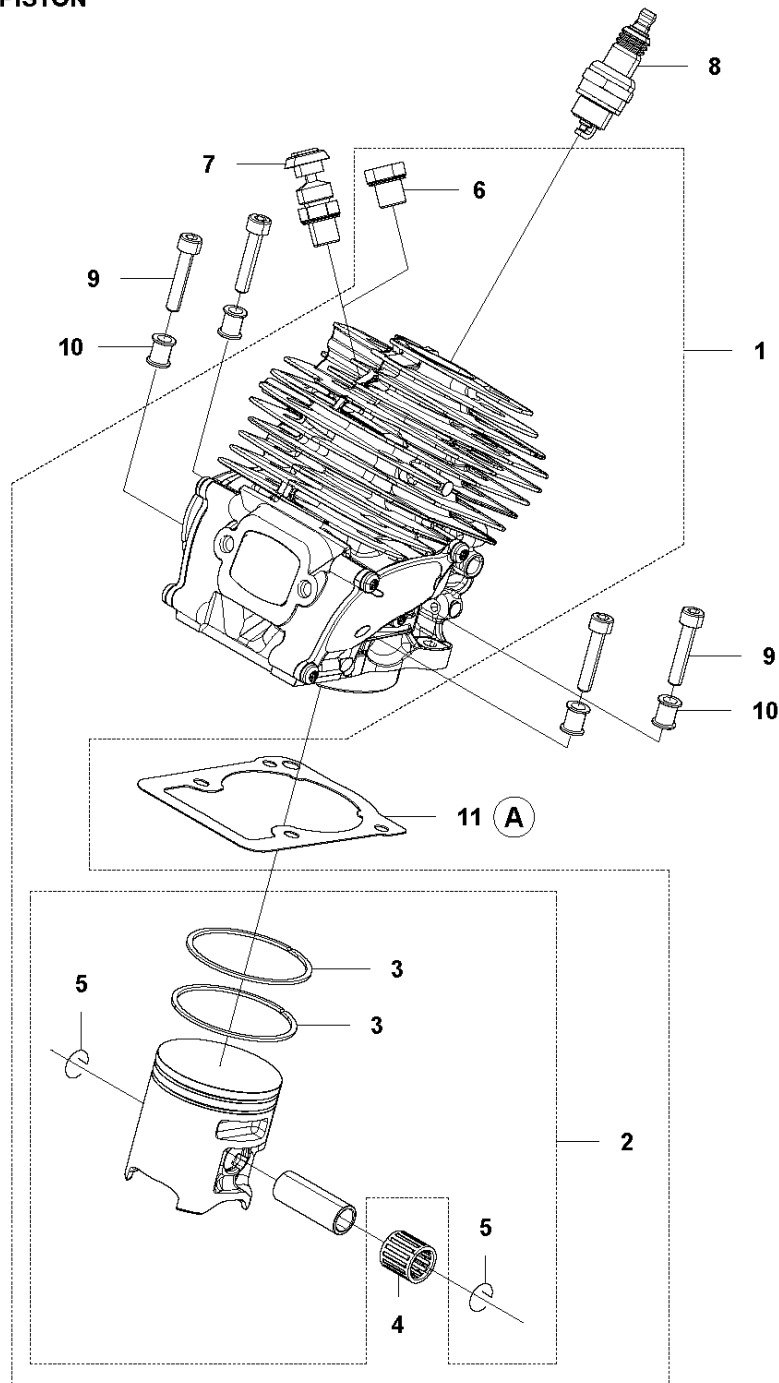

SPARE PARTS LIST

CHAIN SAWS

565

A1 565
CHAIN BRAKE

Ref	Part No	Description	Remark	QTY KIT
1	576 13 96-01	HAND GUARD		1
2	590 10 53-01	SCREW KIT		1
3	590 11 02-01	CHAIN BRAKE		1
4	590 10 56-02	KNEE JOINT		1
5	503 75 22-02	BRAKE BAND ASSY		1
6	574 82 56-01	COVER		1
7	582 21 33-01	SCREW		3

A2 565
CLUTCH COVER

Ref	Part No	Description	Remark	QTY KIT	
1	575 23 59-08	CLUTCH COVER ASSY		1	
2	575 23 63-04	CLUTCH COVER		1	1
3	575 23 64-01	CHIP GUARD		1	1
4	526 22 18-01	SCREW CITXPANT		3	1
5	501 51 72-01	CHAIN GUIDE		1	1
6	576 42 43-01	COVER		1	1
7	505 19 73-01	NUT		2	1
9	590 10 47-01	CHAIN TENSIONER KIT		1	1
10	590 10 48-01	WORM SCREW		1	1
11	590 10 51-01	WORM WHEEL		1	1

B 565
CLUTCH & OIL PUMP

Ref	Part No	Description	Remark	QTY	KIT
1	577 60 38-01	CLUTCH DRUM ASSY		1	
2	503 43 20-01	NEEDLE HOLDER		1	1
3	501 59 80-02	RIM		1	1
4	503 75 24-01	WASHER		1	
5	503 27 21-01	E-CLIP		1	
6	586 79 84-04	CLUTCH ASSY		1	
7	537 36 06-01	CLUTCH SPRING		3	6
8	582 27 01-08	PUMP PINION		1	
9	589 02 84-01	OIL PUMP ASSY		1	
10	590 11 97-01	PUMP PISTON		1	9
11	590 12 01-01	OIL PUMP		1	9
12	576 98 74-01	OIL PRESSURE HOSE		1	
13	526 81 81-02	SCREW ITXSCM		2	
14	594 09 32-01	OIL HOSE		1	
15	501 54 41-02	OIL SCREEN		1	

C 565
CYLINDER COVER

Ref	Part No	Description	Remark	QTY KIT
1	579 79 88-01	CYLINDER COVER		1

D 565
CYLINDER & PISTON

12 (A)

CYLINDER PISTON

565

Ref	Part No	Description	Remark	QTY KIT	
1	590 15 03-02	CYLINDER ASSY	565	1	
2	576 62 67-04	PISTON ASSY		1	1
3	576 62 74-01	PISTON RING		2	2
4	577 57 24-01	NEEDLE BEARING		1	1
5	737 43 12-00	SNAP RING		2	2
6	503 55 22-01	PLUG		1	1
7	584 28 87-01	DECOMPRESSION VALVE		1	
8	503 23 51-11	SPARK PLUG		1	
9	501 81 12-02	SCREW ITXSCM		4	
10	589 52 79-01	SLEEVE		4	
11	577 23 98-01	GASKET		1	12
12	578 86 47-01	GASKET KIT		1	