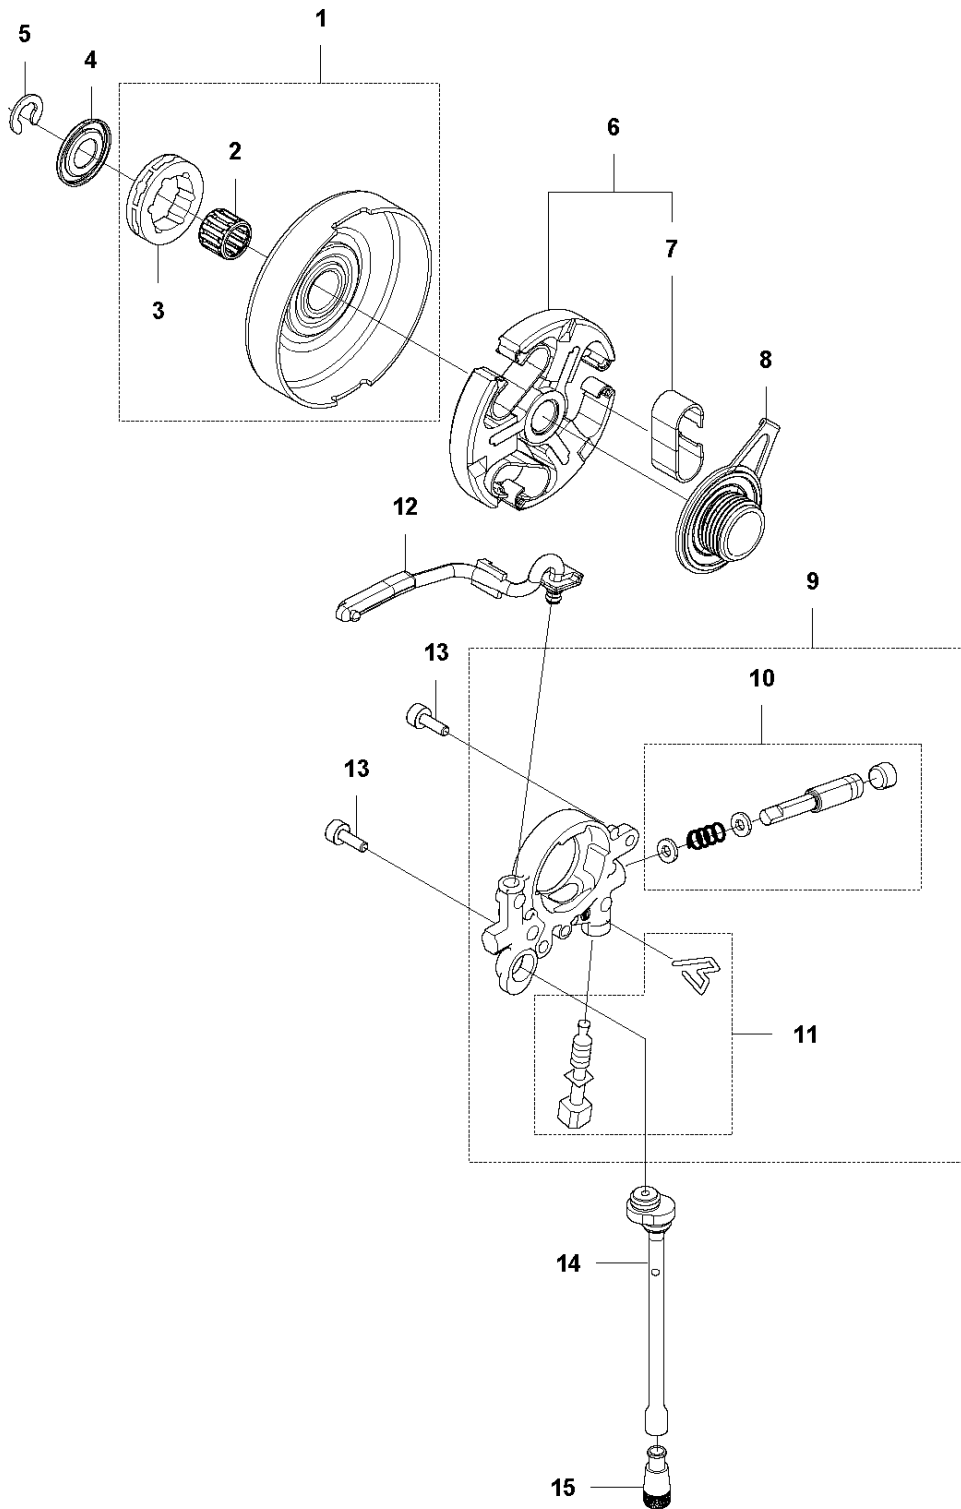

SPARE PARTS LIST

CHAIN SAWS

565

A1 565
CHAIN BRAKE

Ref	Part No	Description	Remark	QTY KIT
1	576 13 96-01	HAND GUARD		1
2	590 10 53-01	SCREW KIT		1
3	590 11 02-01	CHAIN BRAKE		1
4	590 10 56-02	KNEE JOINT		1
5	503 75 22-02	BRAKE BAND ASSY		1
6	574 82 56-01	COVER		1
7	582 21 33-01	SCREW		3

A2 565
CLUTCH COVER

Ref	Part No	Description	Remark	QTY KIT	
1	575 23 59-08	CLUTCH COVER ASSY		1	
2	575 23 63-04	CLUTCH COVER		1	1
3	575 23 64-01	CHIP GUARD		1	1
4	526 22 18-01	SCREW CITXPANT		3	1
5	501 51 72-01	CHAIN GUIDE		1	1
6	576 42 43-01	COVER		1	1
7	505 19 73-01	NUT		2	1
9	590 10 47-01	CHAIN TENSIONER KIT		1	1
10	590 10 48-01	WORM SCREW		1	1
11	590 10 51-01	WORM WHEEL		1	1

B 565
CLUTCH & OIL PUMP

Ref	Part No	Description	Remark	QTY	KIT
1	577 60 38-01	CLUTCH DRUM ASSY		1	
2	503 43 20-01	NEEDLE HOLDER		1	1
3	501 59 80-02	RIM		1	1
4	503 75 24-01	WASHER		1	
5	503 27 21-01	E-CLIP		1	
6	586 79 84-04	CLUTCH ASSY		1	
7	537 36 06-01	CLUTCH SPRING		3	6
8	582 27 01-08	PUMP PINION		1	
9	589 02 84-01	OIL PUMP ASSY		1	
10	590 11 97-01	PUMP PISTON		1	9
11	590 12 01-01	OIL PUMP		1	9
12	576 98 74-01	OIL PRESSURE HOSE		1	
13	526 81 81-02	SCREW ITXSCM		2	
14	594 09 32-01	OIL HOSE		1	
15	501 54 41-02	OIL SCREEN		1	

C 565
CYLINDER COVER

Ref	Part No	Description	Remark	QTY KIT
1	579 79 88-01	CYLINDER COVER		1

D 565
CYLINDER & PISTON

12 (A)

CYLINDER PISTON

565

Ref	Part No	Description	Remark	QTY KIT	
1	590 15 03-02	CYLINDER ASSY	565	1	
2	576 62 67-04	PISTON ASSY		1	1
3	576 62 74-01	PISTON RING		2	2
4	577 57 24-01	NEEDLE BEARING		1	1
5	737 43 12-00	SNAP RING		2	2
6	503 55 22-01	PLUG		1	1
7	584 28 87-01	DECOMPRESSION VALVE		1	
8	503 23 51-11	SPARK PLUG		1	
9	501 81 12-02	SCREW ITXSCM		4	
10	589 52 79-01	SLEEVE		4	
11	577 23 98-01	GASKET		1	12
12	578 86 47-01	GASKET KIT		1	