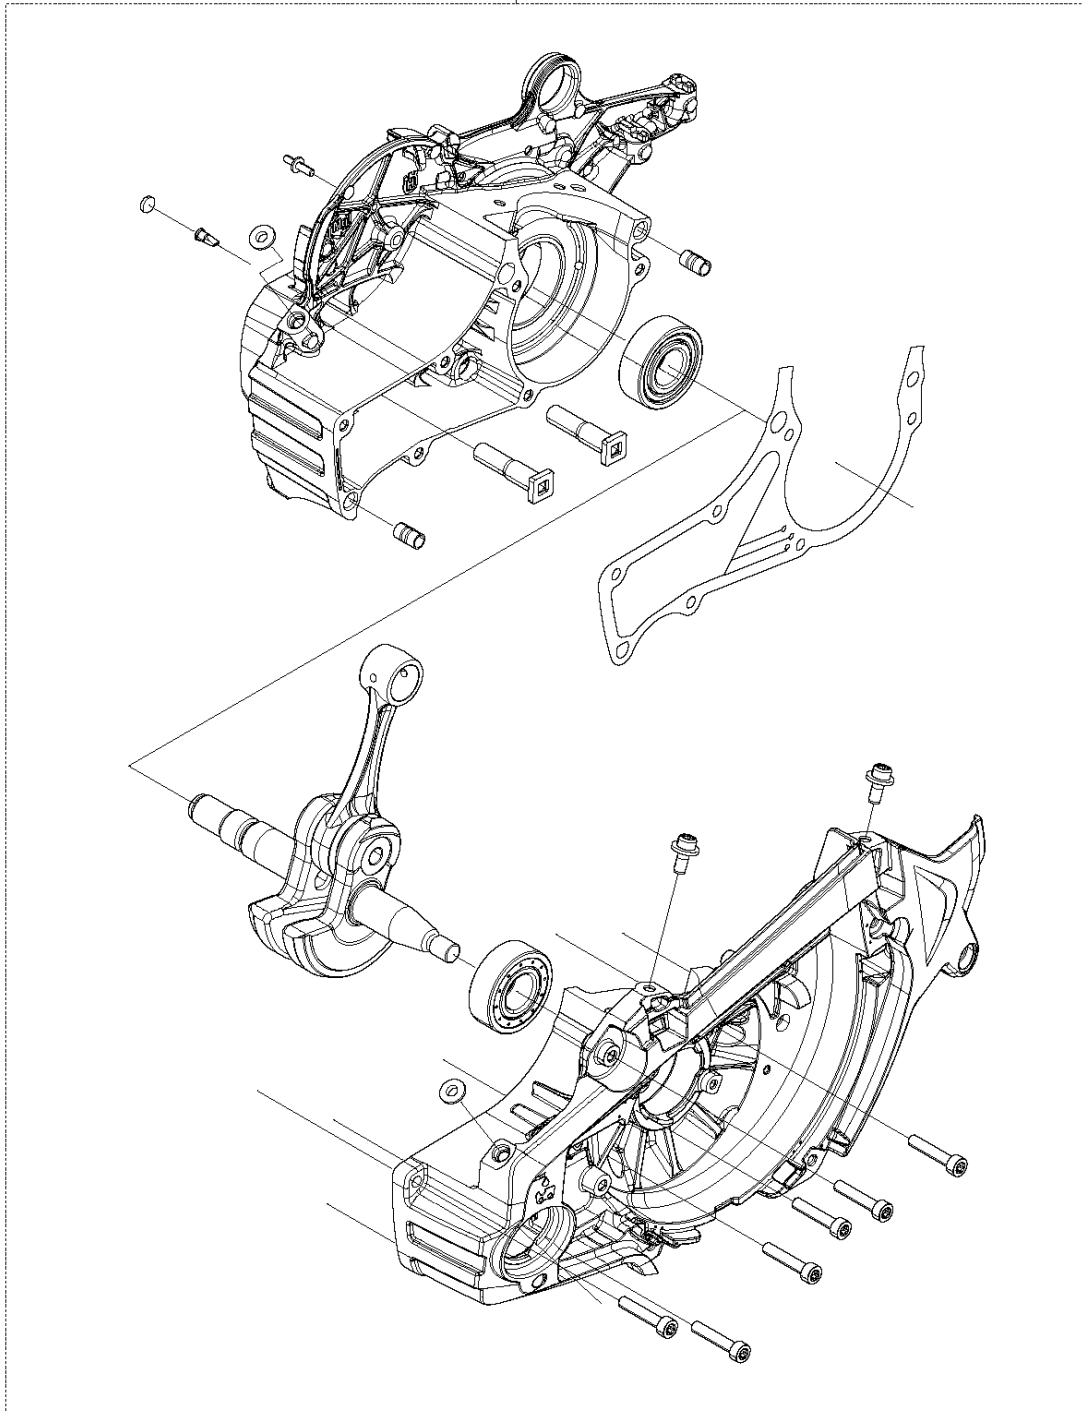

Ref	Part No	Description	Remark	QTY KIT	
1	503 55 85-13	TOOL		1	
2	501 69 17-01	COMBINATION WRENCH		1	1
3	575 88 07-01	WRENCH		1	1
4	583 89 71-01	DIAGNOSTIC TOOL KIT		1	
5	576 18 34-01	CABLE ASSY	Diagnostic cable 14Mhz	1	4
6	576 95 22-01	CABLE ASSY	Diagnostic cable 8Mhz	1	4
7	575 52 75-01	WINTER KIT		1	
8	576 16 26-01	WINTER COVER		1	7
9	503 21 70-16	SCREW CCRPANT		2	7
10	740 42 01-00	O-RING		2	7
11	590 26 10-01	SPIKE	Std	1	
12	575 23 65-01	SPIKE		1	11
13	503 22 24-01	LOCK NUT		2	11
14	525 75 52-02	SCREW ITXSCFM		2	11
17	537 02 44-01	WEAR PROTECTION		1	16
18	537 01 72-01	SPIKE		1	15
19	503 92 27-01	SPIKE		1	15
20	525 88 74-02	SCREW CITXPANT		1	15
21	525 82 49-02	SCREW ITXSCM		2	
22	503 22 00-01	HEXAGON NUT		2	

H2 565 CRANKCASE SHORT BLOCK

1