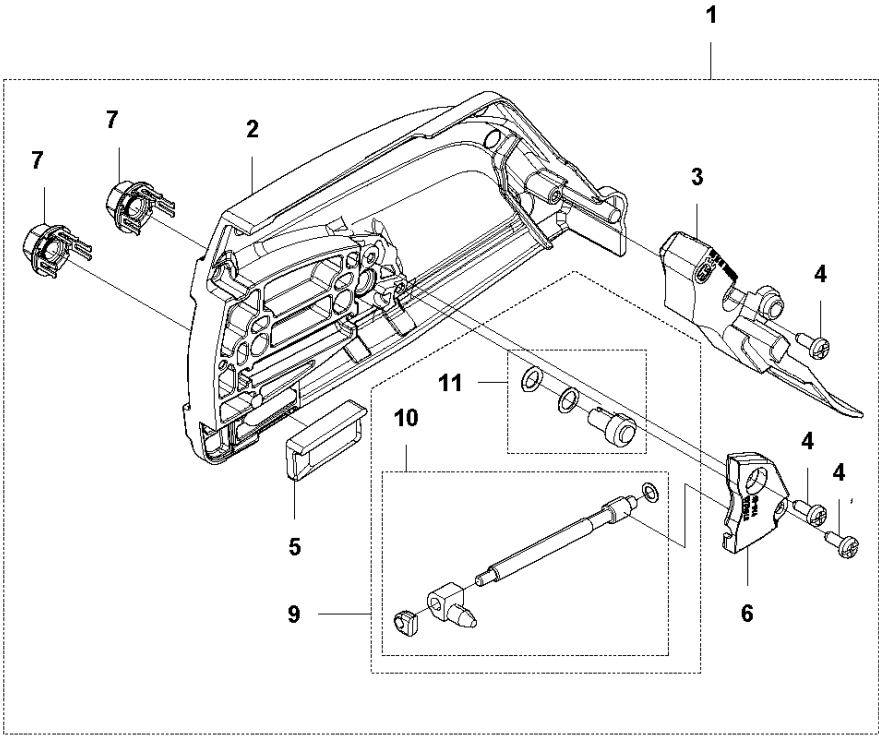

SPARE PARTS LIST

CHAIN SAWS

565

A1 565
CHAIN BRAKE

Ref	Part No	Description	Remark	QTY KIT
1	576 13 96-01	HAND GUARD		1
2	590 10 53-01	SCREW KIT		1
3	590 11 02-01	CHAIN BRAKE		1
4	590 10 56-02	KNEE JOINT		1
5	503 75 22-02	BRAKE BAND ASSY		1
6	574 82 56-01	COVER		1
7	582 21 33-01	SCREW		3

A2 565
CLUTCH COVER

Ref	Part No	Description	Remark	QTY KIT	
1	575 23 59-08	CLUTCH COVER ASSY		1	
2	575 23 63-04	CLUTCH COVER		1	1
3	575 23 64-01	CHIP GUARD		1	1
4	526 22 18-01	SCREW CITXPANT		3	1
5	501 51 72-01	CHAIN GUIDE		1	1
6	576 42 43-01	COVER		1	1
7	505 19 73-01	NUT		2	1
9	590 10 47-01	CHAIN TENSIONER KIT		1	1
10	590 10 48-01	WORM SCREW		1	1
11	590 10 51-01	WORM WHEEL		1	1

B 565
CLUTCH & OIL PUMP

Ref	Part No	Description	Remark	QTY	KIT
1	577 60 38-01	CLUTCH DRUM ASSY		1	
2	503 43 20-01	NEEDLE HOLDER		1	1
3	501 59 80-02	RIM		1	1
4	503 75 24-01	WASHER		1	
5	503 27 21-01	E-CLIP		1	
6	586 79 84-04	CLUTCH ASSY		1	
7	537 36 06-01	CLUTCH SPRING		3	6
8	582 27 01-08	PUMP PINION		1	
9	589 02 84-01	OIL PUMP ASSY		1	
10	590 11 97-01	PUMP PISTON		1	9
11	590 12 01-01	OIL PUMP		1	9
12	576 98 74-01	OIL PRESSURE HOSE		1	
13	526 81 81-02	SCREW ITXSCM		2	
14	594 09 32-01	OIL HOSE		1	
15	501 54 41-02	OIL SCREEN		1	

C 565
CYLINDER COVER

Ref	Part No	Description	Remark	QTY KIT
1	579 79 88-01	CYLINDER COVER		1

D 565
CYLINDER & PISTON

12 (A)

CYLINDER PISTON

565

Ref	Part No	Description	Remark	QTY KIT	
1	590 15 03-02	CYLINDER ASSY	565	1	
2	576 62 67-04	PISTON ASSY		1	1
3	576 62 74-01	PISTON RING		2	2
4	577 57 24-01	NEEDLE BEARING		1	1
5	737 43 12-00	SNAP RING		2	2
6	503 55 22-01	PLUG		1	1
7	584 28 87-01	DECOMPRESSION VALVE		1	
8	503 23 51-11	SPARK PLUG		1	
9	501 81 12-02	SCREW ITXSCM		4	
10	589 52 79-01	SLEEVE		4	
11	577 23 98-01	GASKET		1	12
12	578 86 47-01	GASKET KIT		1	