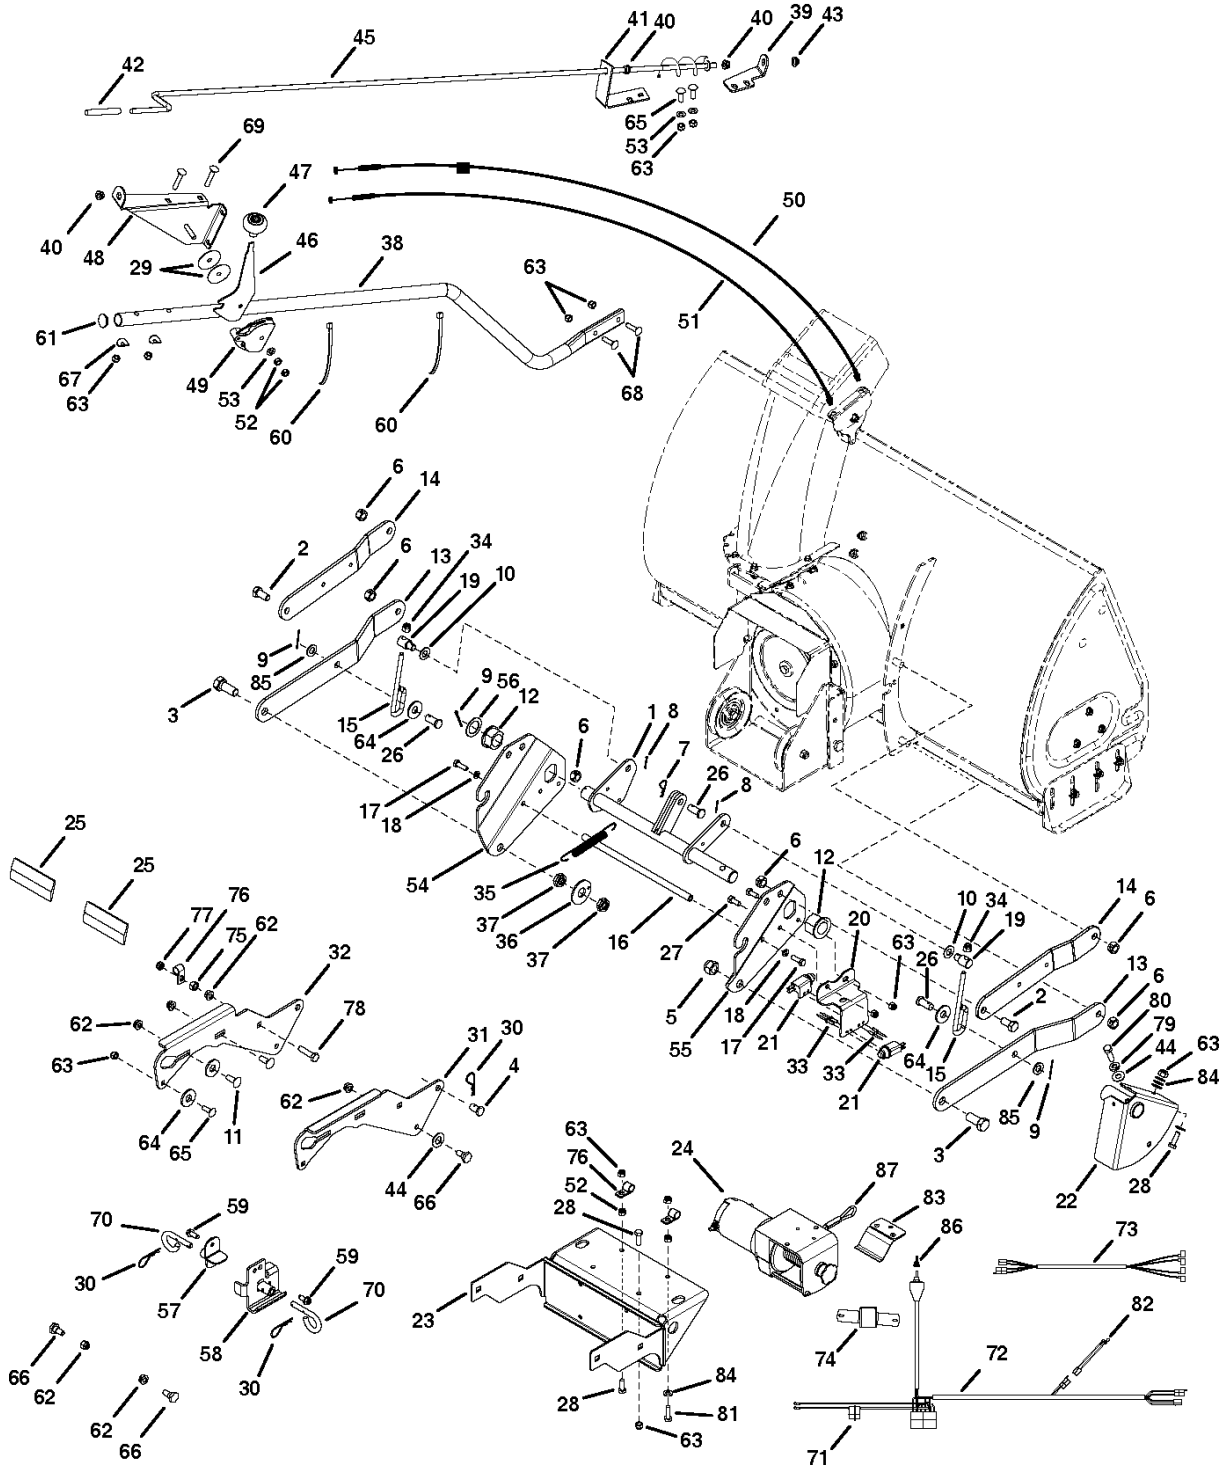

REPAIR PARTS FOR MODELS 45-5082-669 42" & 45-04912-669 50" SNOW THROWERS

CONTROL PANEL & DISCHARGE CHUTE SNOW THROWER 45-5082-669 42", 587293701, 2019-01

Ref	Part No	Description	Remark	QTY KIT
6	501 33 41-01	NUT	Nut, Hex Lock 1/2-13	6
7	501 34 70-01	PEN	Pin, Hair Cotter 5/64"	1
8	501 34 13-01	PEN	Pin, Cotter 1/8" x 3/4"	2
9	577 77 68-01	COTTER PIN	Pin, Cotter 1/8" x 1-1/2"	3
10	501 33 45-01	WASHER	Washer, 17/32" x 1"	2
11	501 33 23-01	BOLT	Carriage Bolt, 3/8-16 x 1"	5
16	501 34 18-01	ROD	Rod, Spacer	1
17	501 34 19-01	BOLT	Hex Bolt, 5/16-18 x 1" (Locking)	2
18	522 75 86-01	LOCKWASHER	Lock Washer, 5/16"	2
25	501 34 26-01	REFLECTOR	Reflector, Rear	2
27	522 75 99-01	BOLT	Bolt, Hex 5/16-18 x 3/4	2
28	531 00 74-26	BOLT	Hex Bolt 5/16-18 x 1"	3
30	522 75 20-01	HAIR PIN COTTER	Pin, Haircotter #4 (1/8")	4
31	501 34 30-01	PLATE	Plate, Side (R.H.)	1
32	501 34 31-01	PLATE	Plate, Side (L.H.)	1
33	522 75 61-01	RIVET	Rivet, Pop	4
34	501 33 27-01	NUT	Hex Nut, 3/8-16 Nylock	2
39	501 33 78-01	BRACKET	Bracket, Chute Crank	1
42	522 83 60-01	GRIP	Grip	1
43	531 00 28-40	NUT	Palnut, 3/8"	1
52	531 00 76-16	NUT	Nut, Hex Lock 5/16-18	5
53	522 77 03-01	WASHER	Washer, 5/16"	3
54	501 34 41-01	PLATE	Plate, Mounting (L.H.)	1
55	501 34 42-01	PLATE	Plate, Mounting (R.H.)	1
56	501 34 43-01	WASHER	Washer, 1.59" x 1.032" x .060"	1
57	501 33 81-01	BRACKET	Hanger Bracket Assembly, L.H.	1
58	501 33 82-01	BRACKET	Hanger Bracket Assembly, R.H.	1
59	501 33 65-01	BOLT	Bolt, Hex 5/16-18 x 3/4" Self Thd.	2
60	501 33 14-01	TIE WRAP	Tie, Nylon	9
62	501 33 89-01	NUT	Nut, Flanged Lock 3/8-16	10
63	501 33 26-01	NUT	Nut, Nylock Hex 5/16-18	13
64	501 33 20-01	WASHER	Washer, 1/2"	6
65	522 77 02-01	BOLT	Carriage Bolt, 5/16-18 x 1"	4
66	501 33 94-01	BOLT	Bolt, Shoulder	4
67	531 00 28-16	WASHER	Washer, Bowed	2
68	501 34 46-01	BOLT	Carriage Bolt, 5/16-18 x 1- 1/4"	2
69	501 34 45-01	BOLT	Carriage Bolt, 5/16-18 x 1- 3/4"	2
70	501 33 87-01	PEN	Pin, Pivot Lock	2
75	531 00 46-64	NUT	Nut, Hex 3/8-16	1
77	586 80 53-01	NUT	Nut, Jam Nylock 3/8-16	1
79	577 15 71-01	LOCKWASHER	Lock Washer, 3/8"	1
81	531 00 81-17	SCREW	Bolt, Hex 5/16-18 x 1-1/4"	1
84	501 34 27-01	WASHER	Washer, .343" x .687" x .0673"	5