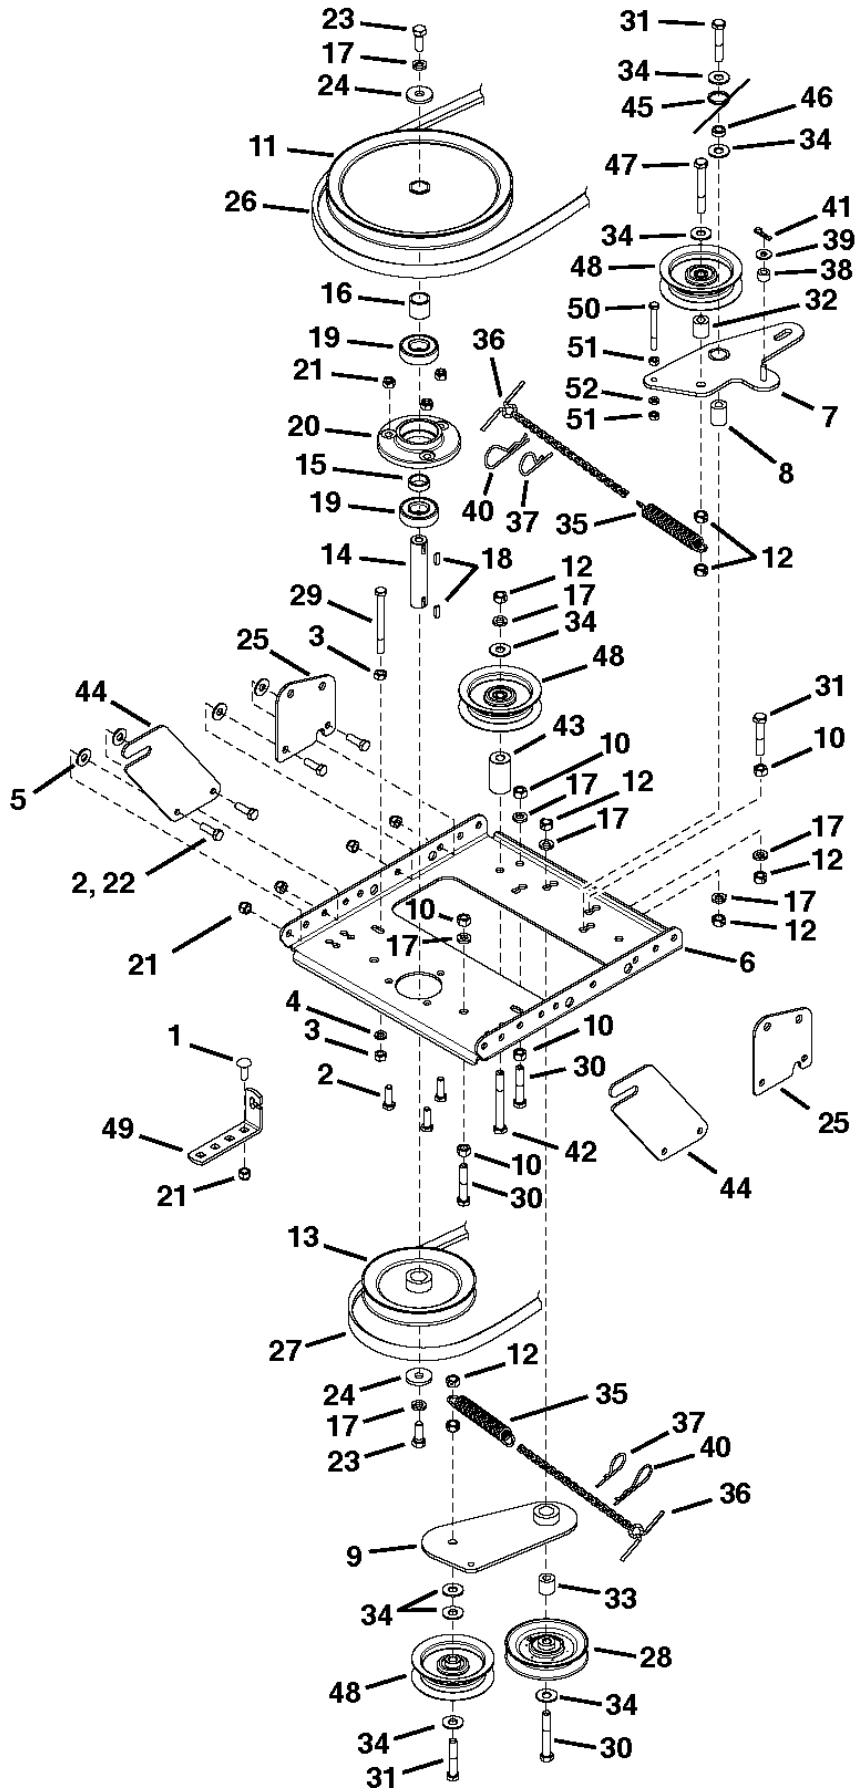

REPAIR PARTS FOR MODELS 45-5082-669 42" & 45-04912-669 50" SNOWTHROWERS

DRIVE

SNOW THROWER 45-5082-669 42", 587293701, 2019-01

Ref	Part No	Description	Remark	QTY KIT
1	522 75 63-01	BOLT	Carriage Bolt, 5/16-18 x 3/4"	1
2	531 00 74-26	BOLT	Hex Bolt, 5/16-18 x 1"	7
3	522 75 87-01	NUT	Hex Nut, 5/16-18	2
4	522 75 86-01	LOCKWASHER	Lock Washer, 5/16"	1
5	522 77 03-01	WASHER	Washer, 5/16" Std. Wrt.	20
7	501 34 48-01	IDLER ARM	Idler Arm Assembly	1
8	501 34 49-01	SPACER	Spacer, Pivot	1
9	501 34 50-01	IDLER BRACKET	Idler Bracket Assembly	1
10	531 00 46-64	NUT	Hex Nut, 3/8-16	5
11	501 34 51-01	PULLEY	Pulley, V Type 9"	1
12	501 34 52-01	NUT	Nut, Hex Lock, 3/8-16	8
13	584 24 53-01	PULLEY	Pulley, V Type 5-1/2"	1
14	597 37 69-01	SHAFT	Shaft	1
17	577 15 71-01	LOCKWASHER	Lock Washer, 3/8"	8
18	597 37 68-01	KEY	Key	2
19	597 37 63-01	BEARING	Bearing, Ball	2
20	597 37 67-01	HOUSING	Housing, Bearing	1
21	501 33 26-01	NUT	Hex Nut, 5/16-18 Nylock	12
22	522 75 99-01	BOLT	Hex Bolt, 5/16-18 x 3/4"	4
23	531 00 76-25	BOLT	Hex Bolt, 3/8-24 x 1"	2
26	501 34 61-01	BELT	"Belt, V Type Drive (55")	1
26	501 34 62-01	BELT	"Belt, V Type Drive (56")	1
27	597 37 65-01	BELT	Belt, V Type Auger	1
28	501 34 00-01	PULLEY	Pulley, V Type 4"	1
29	501 34 64-01	BOLT	Hex Bolt, 5/16-18 x 3-1/2"	1
30	531 00 81-14	SCREW	Hex Bolt, 3/8-16 x 2-1/2"	3
31	531 00 27-32	BOLT	Hex Bolt, 3/8-16 x 2"	3
32	501 34 65-01	SPACER	Spacer	1
33	501 34 66-01	SPACER	Spacer, Pivot	1
35	501 34 67-01	SPRING	Spring	2
36	501 34 68-01	CHAIN	Chain	2
37	522 75 57-01	HAIR PIN COTTER	Pin, Hair Cotter, 3/32"	2
38	501 34 69-01	SPACER	Spacer	1
39	522 83 59-01	WASHER	Washer, 1/4"	1
40	522 75 20-01	HAIR PIN COTTER	Pin, Hair Cotter #4 (1/8")	2
41	501 34 70-01	PEN	Pin, Hair Cotter 5/64"	1
42	501 34 81-01	BOLT	Hex Bolt, 3/8-16 x 3-1/4"	1
43	501 34 82-01	SPACER	Spacer	1
44	501 34 80-01	BRACKET	Rear Pulley Frame Bracket	2
45	501 34 74-01	SPRING	Spring, Torsion	1
46	531 00 46-40	BUSHING	Spacer	1
47	501 34 75-01	BOLT	Hex Bolt, 3/8-16 x 2-3/4" Lg.	1
48	501 34 79-01	PULLEY	Pulley, Flat 3-5/8"	3
49	501 34 77-01	BRACKET	Cable Bracket	1
50	501 34 78-01	BOLT	Hex Bolt, 1/4-20 x 2-1/2"	1
52	577 16 18-01	LOCKWASHER	Lock Washer, 1/4"	1