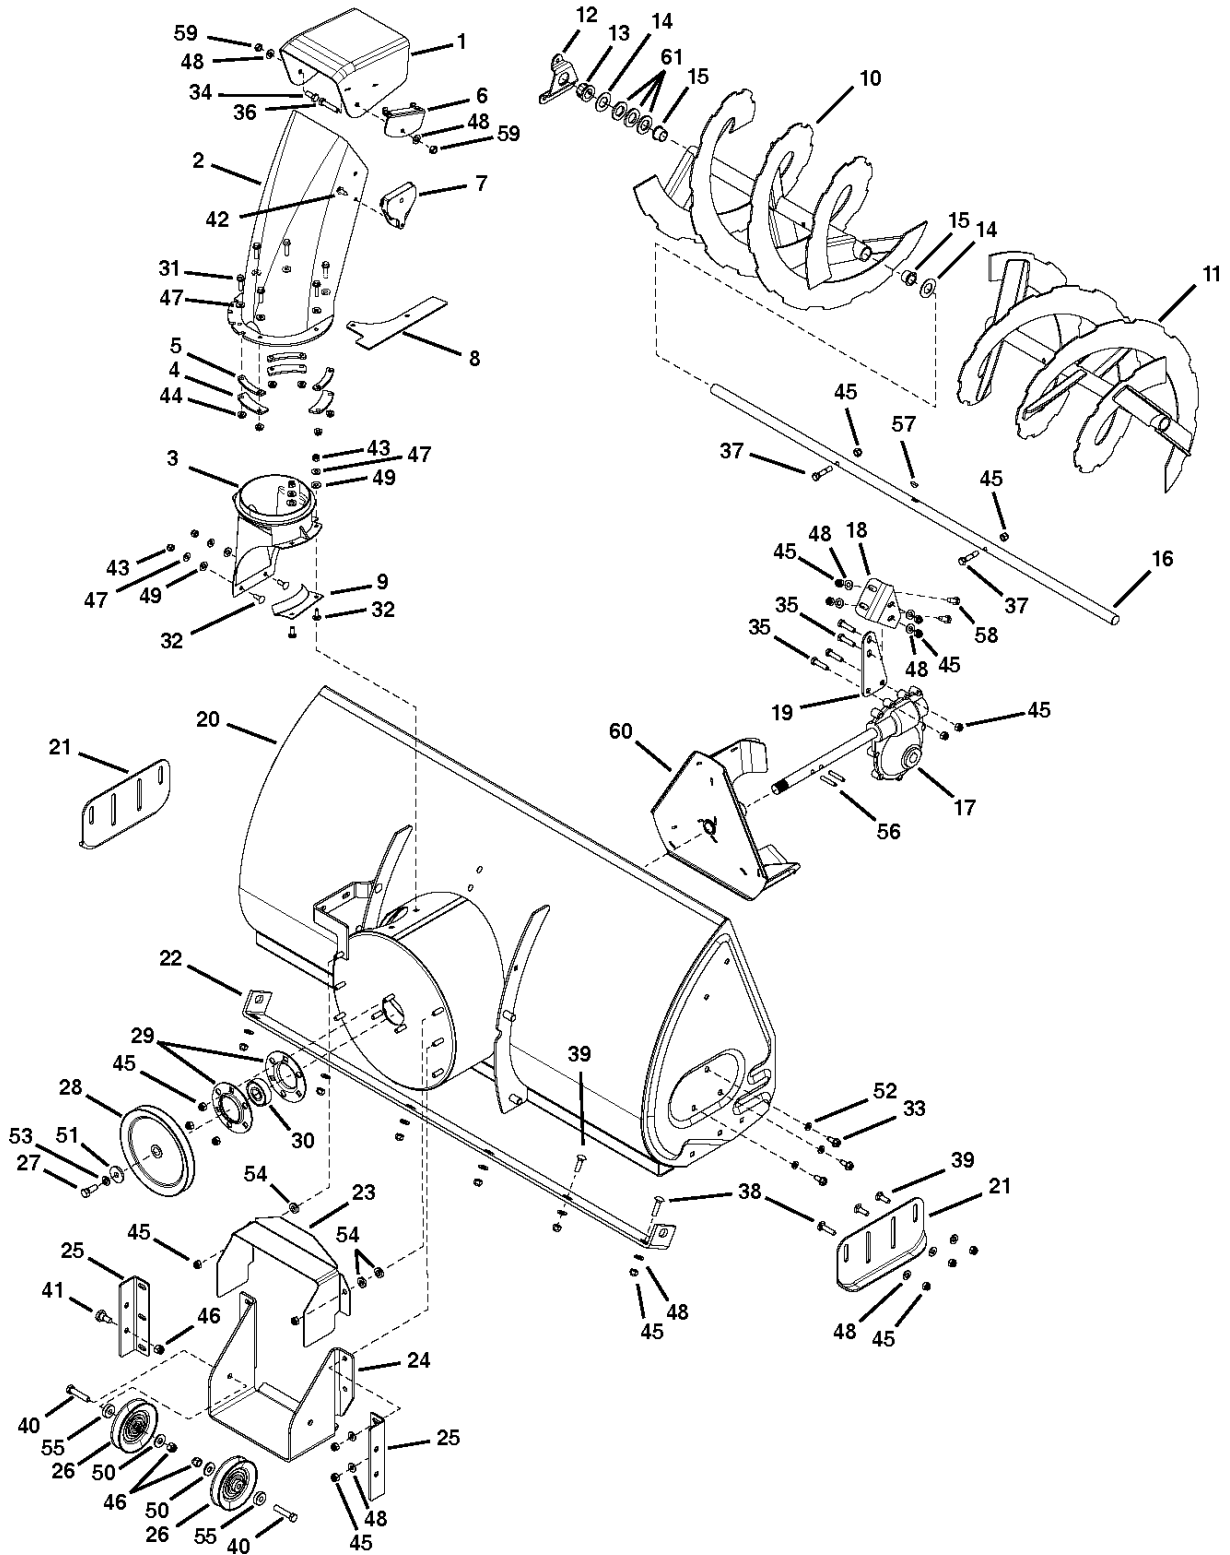

REPAIR PARTS FOR MODELS 45-5082-669 42" & 45-04912-669 50" SNOW THROWERS

AUGER HOUSING & IMPELLER

SNOW THROWER 45-5082-669 42", 587293701, 2019-01

Ref	Part No	Description	Remark	QTY KIT
12	597 37 66-01	FLANGE	Housing, Bearing	2
13	531 00 76-55	BEARING	Bearing, Flange	2
14	531 00 27-16	WASHER	Washer, .785" x 1.57" x .057"	4
15	597 37 64-01	BEARING	Bearing, Split, 3/4"	4
16	501 33 59-01	SHAFT	Shaft, Auger Gearbox (42")	1
17	501 33 55-01	GEARBOX	Gear Assembly	1
21	501 33 75-01	SKID SHOE	Skid Shoe	2
22	501 33 58-01	PLATE	Scraper Plate (42")	1
23	501 33 61-01	COVER	Cover, Belt	1
26	501 34 00-01	PULLEY	Pulley, V Type 4"	2
27	531 00 76-25	BOLT	Hex Bolt, 3/8-24 x 1"	1
28	501 34 01-01	PULLEY	Pulley, V Type	1
30	597 37 62-01	BEARING	Bearing, Ball	1
31	531 00 76-26	BOLT	Hex Bolt, 1/4-20 x 1"	6
32	531 00 76-37	BOLT	Carriage Bolt, 1/4-20 x 3/4"	4
33	501 33 65-01	BOLT	Bolt, Self-Tap 5/16" x 3/4"	6
34	522 75 99-01	BOLT	Hex Bolt, 5/16-18 x 3/4"	1
35	531 00 74-26	BOLT	Hex Bolt, 5/16-18 x 1"	4
36	501 33 21-01	BOLT	Hex Bolt, 5/16-18 x 1-1/2"	1
38	522 77 02-01	BOLT	Carriage Bolt, 5/16-18 x 1"	4
39	522 75 63-01	BOLT	Carriage Bolt, 5/16-18 x 3/4" (42")	8
39	522 75 63-01	BOLT	Carriage Bolt, 5/16-18 x 3/4" (50")	10
41	501 33 94-01	BOLT	Bolt, Shoulder	2
43	531 00 81-64	NUT	Hex Nut, 1/4-20 Nylock	4
44	501 33 97-01	NUT	Hex Lock Nut, 1/4" Flanged	6
45	501 33 26-01	NUT	Hex Nut, 5/16-18 Nylock (42")	29
45	501 33 26-01	NUT	Hex Nut, 5/16-18 Nylock (50")	31
46	501 33 27-01	NUT	Hex Nut, 3/8-16 Nylock	4
47	522 83 59-01	WASHER	Washer, 1/4"	10
48	522 77 03-01	WASHER	Washer, 5/16" Std. Wrt. (42")	22
48	522 77 03-01	WASHER	Washer, 5/16" Std. Wrt. (50")	24
49	501 33 76-01	WASHER	Washer, Nylon	4
52	522 75 86-01	LOCKWASHER	Lock Washer, 5/16"	6
53	577 15 71-01	LOCKWASHER	Washer, Lock 3/8"	1
57	501 34 06-01	KEY	#61 Woodruff Key	1
58	522 75 63-01	BOLT	Hex Bolt, 5/16-18 x 3/4"	2
59	531 00 76-16	NUT	Hex Lock Nut, 5/16-18	2