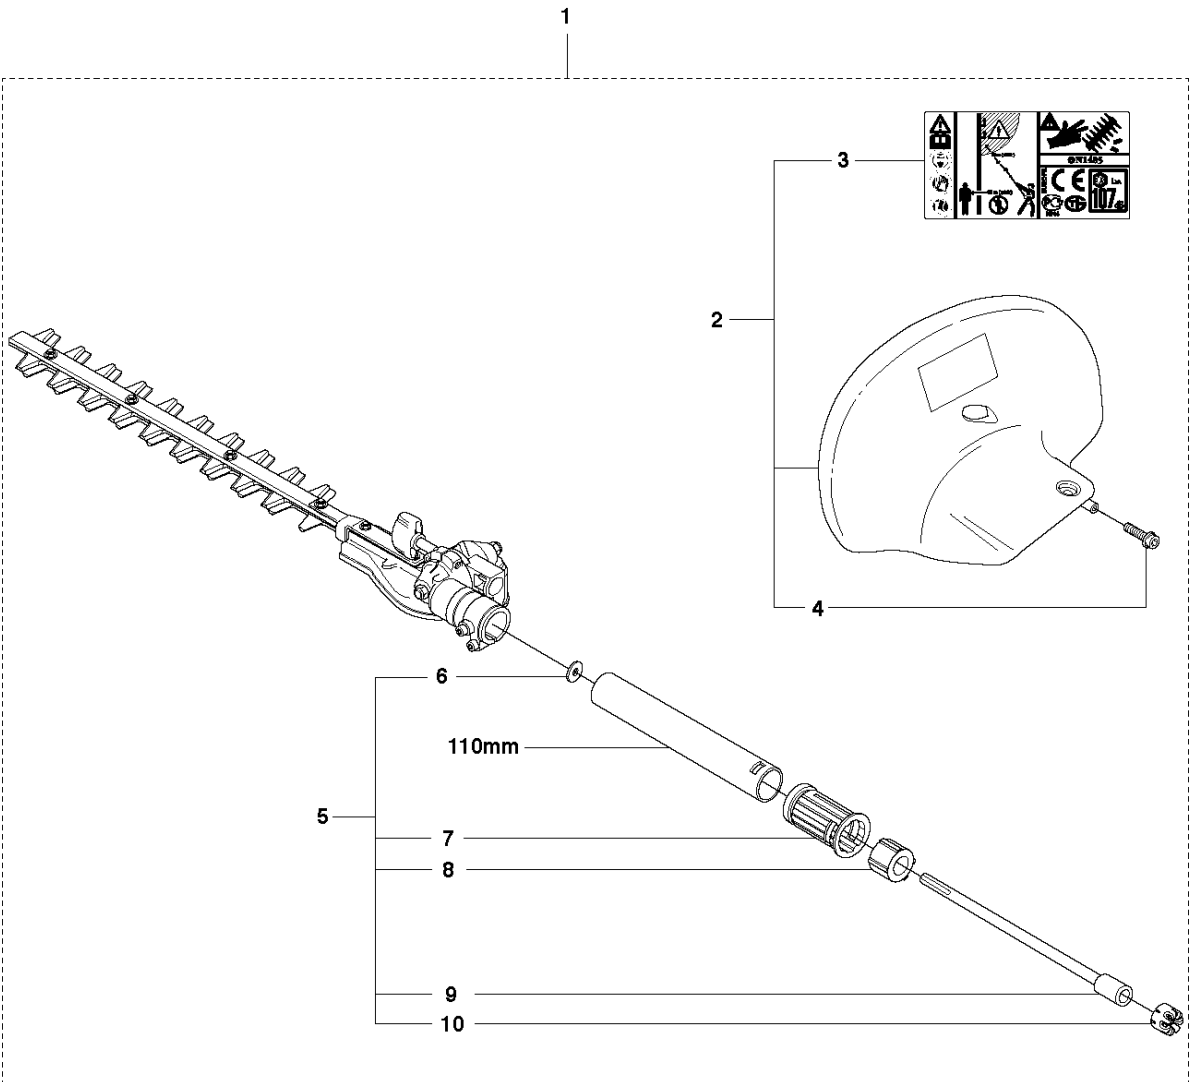

SPARE PARTS LIST

ACCESSORIES AND TOOLS

HEDGETRIMMER ATTACHMENT HA110
(537196605)

A2 Hedgetrimmer Attachment HA110

ATTACHMENTS

HEDGETRIMMER ATTACHMENT HA110 (537196605)

Ref	Part No	Description	Remark	QTY	KIT
1	537 19 66-05	ATTACHMENT		1	
2	544 11 89-05	HAND GUARD		1	
3	587 11 37-02	LABEL		1	1, 2
4	503 21 75-16	SCREW IHSCFT		1	1, 2
5	588 62 94-02	TUBE DRIVESHAFT ASSY		1	1
6	735 58 55-01	WASHER		1	1, 5
7	587 41 46-01	PLUG		1	1, 5
8	503 78 52-02	SUPPORTING BEARING		1	1, 4
9	587 41 19-01	DRIVE SHAFT		1	1, 5
10	583 93 83-01	CLIP		1	1, 5