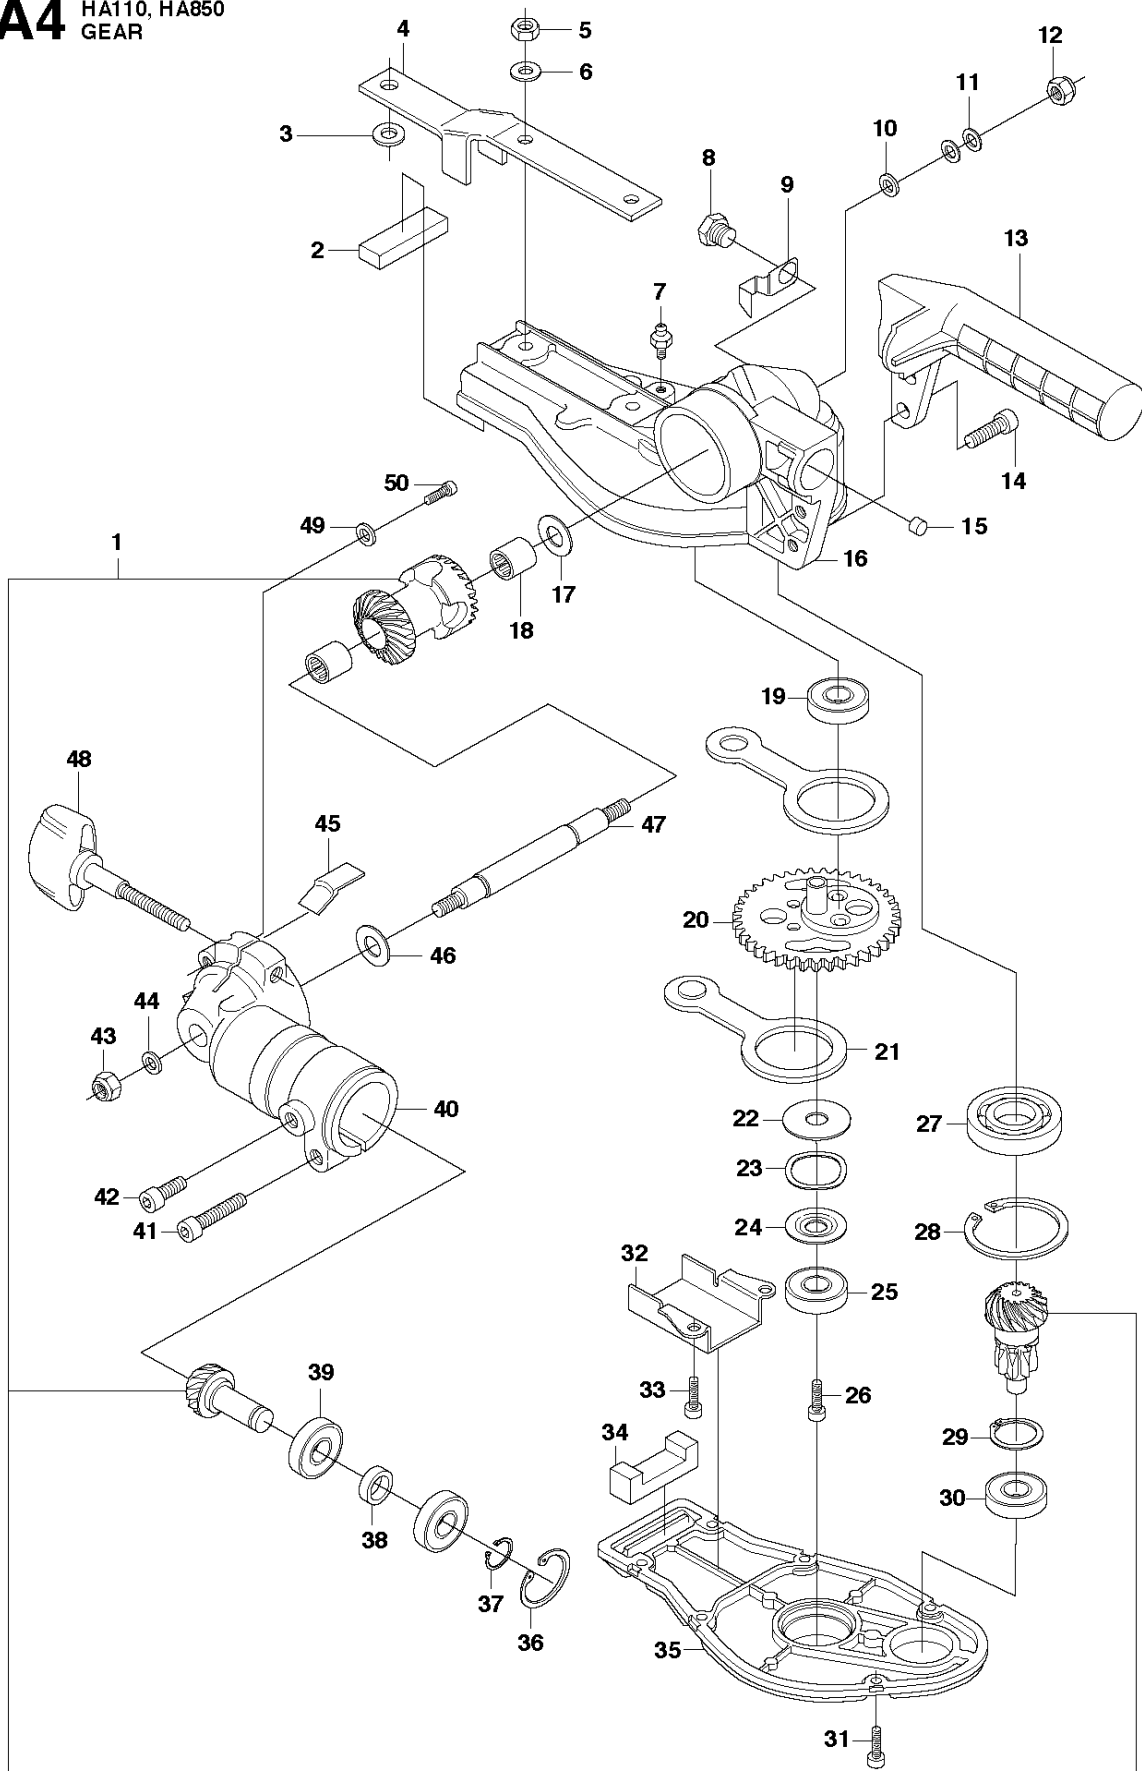

A4 HA110, HA850
GEAR

GEARS

HEDGETRIMMER ATTACHMENT HA110 (537196605)

Ref	Part No	Description	Remark	QTY KIT
1	544 06 40-01	GEAR WHEEL		1
2	537 23 22-01	SEALING		1
3	734 11 65-41	WASHER		1
4	537 23 21-01	BASEPLATE		1
5	503 22 10-12	HEXAGON NUT		2
6	734 11 46-01	WASHER		2
7	738 88 10-01	LUBRICATION NIPPLE		1
8	537 41 66-01	PLUG		1
9	544 00 04-01	STOP		1
10	734 11 52-01	WASHER		1
11	737 38 52-00	DISC SPRING		2
12	732 25 16-01	HEXAGON LOCKING NUT		1
13	537 23 30-01	HANDLE	HA850	1
14	537 12 64-01	SCREW	HA850	2
15	544 09 31-01	PLUG		1
16	537 23 17-01	GEAR HOUSING		1
17	537 29 42-01	WASHER		1
18	537 23 36-01	NEEDLE BEARING		2
19	738 21 98-04	BALL BEARING		1
20	537 23 28-01	GEAR WHEEL		1
21	537 23 20-01	CONNECTING ROD		2
22	537 40 48-01	WASHER		1
23	503 23 03-02	WASHER		1
24	537 34 18-01	WASHER		1
25	738 21 98-04	BALL BEARING		1
26	725 53 23-05	SCREW IHSCM		1
27	537 40 64-02	BALL BEARING		1
28	735 31 33-10	CIRCLIP		1
29	735 31 19-00	CIRCLIP		1
30	738 21 98-04	BALL BEARING		1
31	725 52 91-01	SCREW IHSCM		6
32	537 34 15-01	GUIDE PLATE		1
33	725 52 87-55	SCREW IHSCM		2
34	537 23 42-01	SEALING		1
35	537 23 18-01	HUB CAP		1
36	735 31 25-10	CIRCLIP		1
37	735 31 11-00	CIRCLIP		1
38	537 23 37-01	SPACER		1
39	738 21 99-04	BALL BEARING		2
40	537 23 16-01	GEAR HOUSING		1
41	503 20 07-25	SCREW IHSCFM		1
42	503 20 14-12	SCREW IHSCFMO		1
43	732 25 16-01	HEXAGON LOCKING NUT		1
44	734 11 52-01	WASHER		1
45	537 39 49-01	SEALING		1
46	537 29 42-01	WASHER		1
47	537 23 26-01	SHAFT		1
48	537 44 23-01	KNOB		1
49	734 11 46-01	WASHER		1
50	725 53 29-55	SCREW IHSCM		1