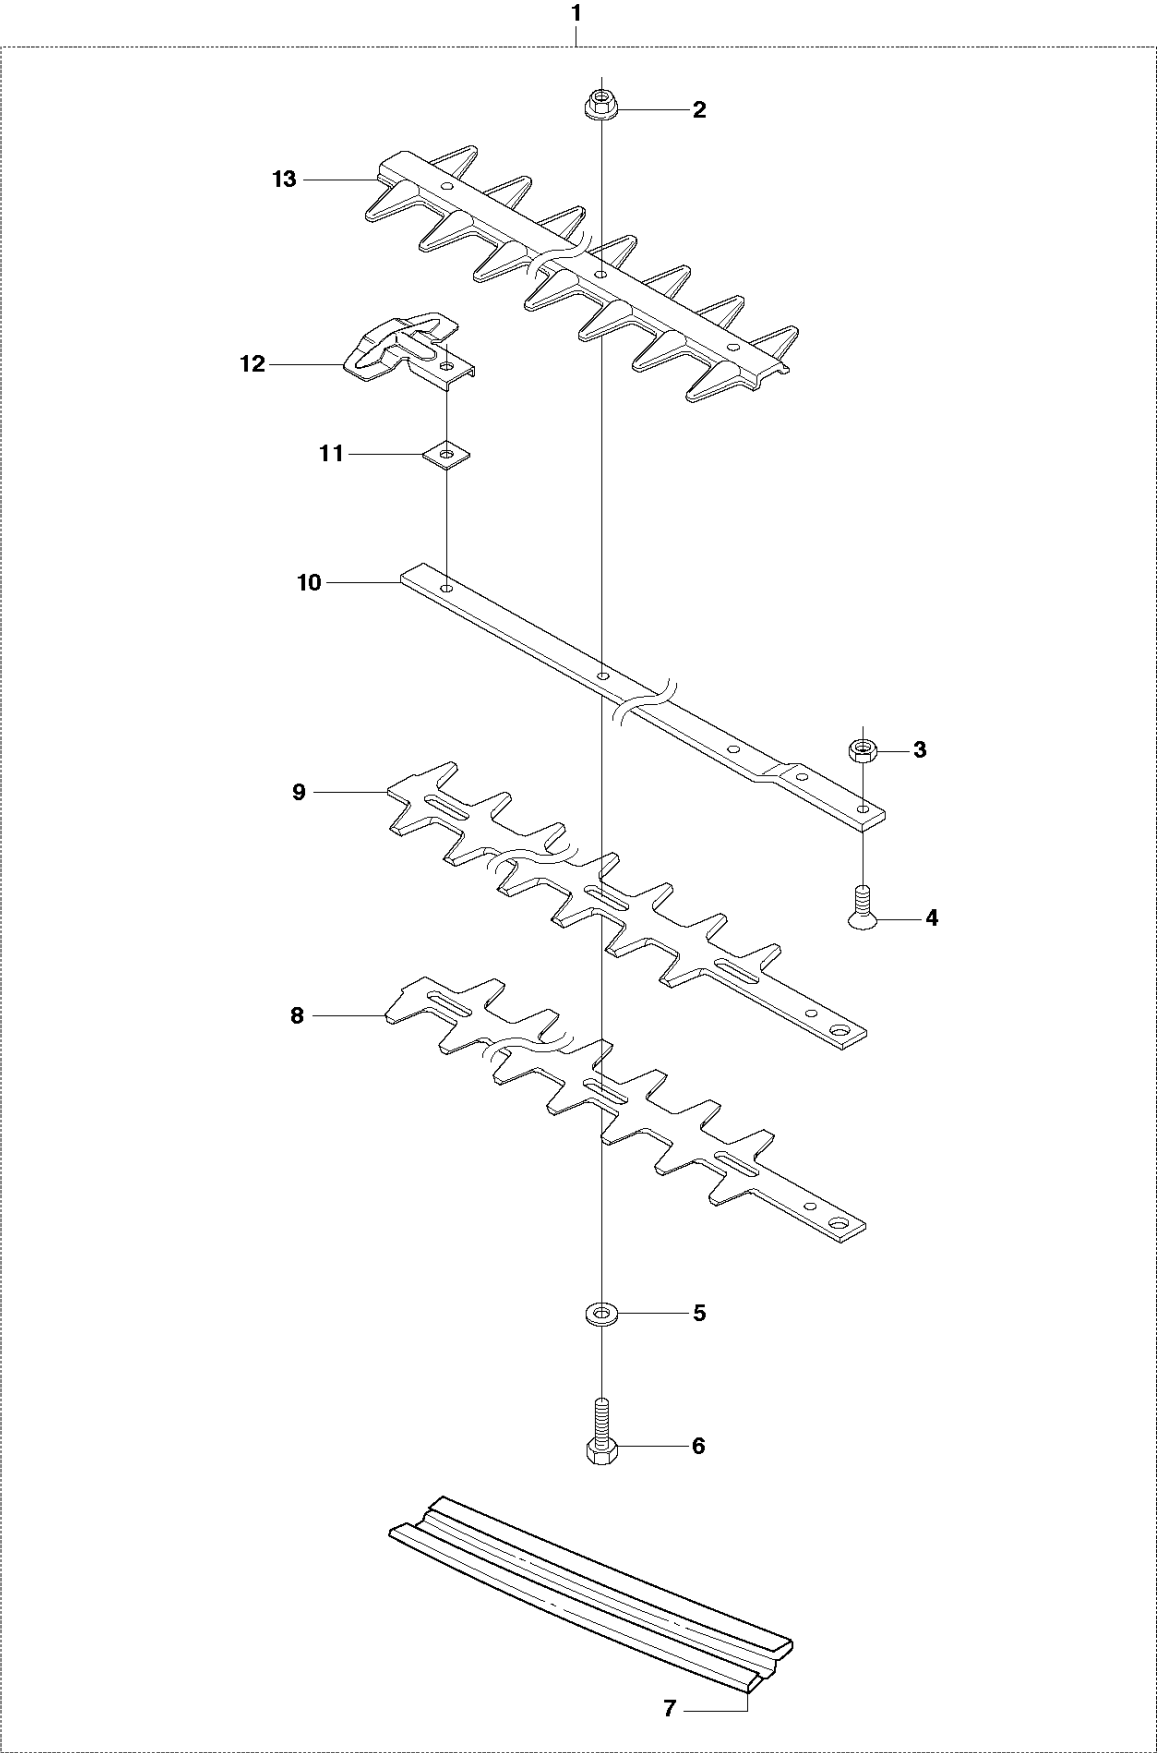

B HA110, HA850
CUTTINGSYSTEM

CUTTING EQUIPMENT

HEDGETRIMMER ATTACHMENT HA110 (537196605)

Ref	Part No	Description	Remark	QTY KIT	
1	505 06 55-02	CUTTING DECK		1	
2	503 22 75-02	NUT		4	1
3	503 22 10-12	HEXAGON NUT		2	1
4	725 63 31-55	SCREW IHCSFM		2	1
5	503 23 00-24	WASHER		4	1
6	589 30 89-01	SCREW		4	1
7	581 25 93-04	TRANSPORT GUARD		1	1
8	505 06 48-01	BLADE		1	1
9	505 06 48-01	BLADE		1	1
10	537 28 39-01	BEAM		1	1
11	544 46 27-01	WASHER STEEL		1	1
12	537 37 20-01	COVER		1	1
13	537 28 44-01	PROTECTIVE PLATE		1	1