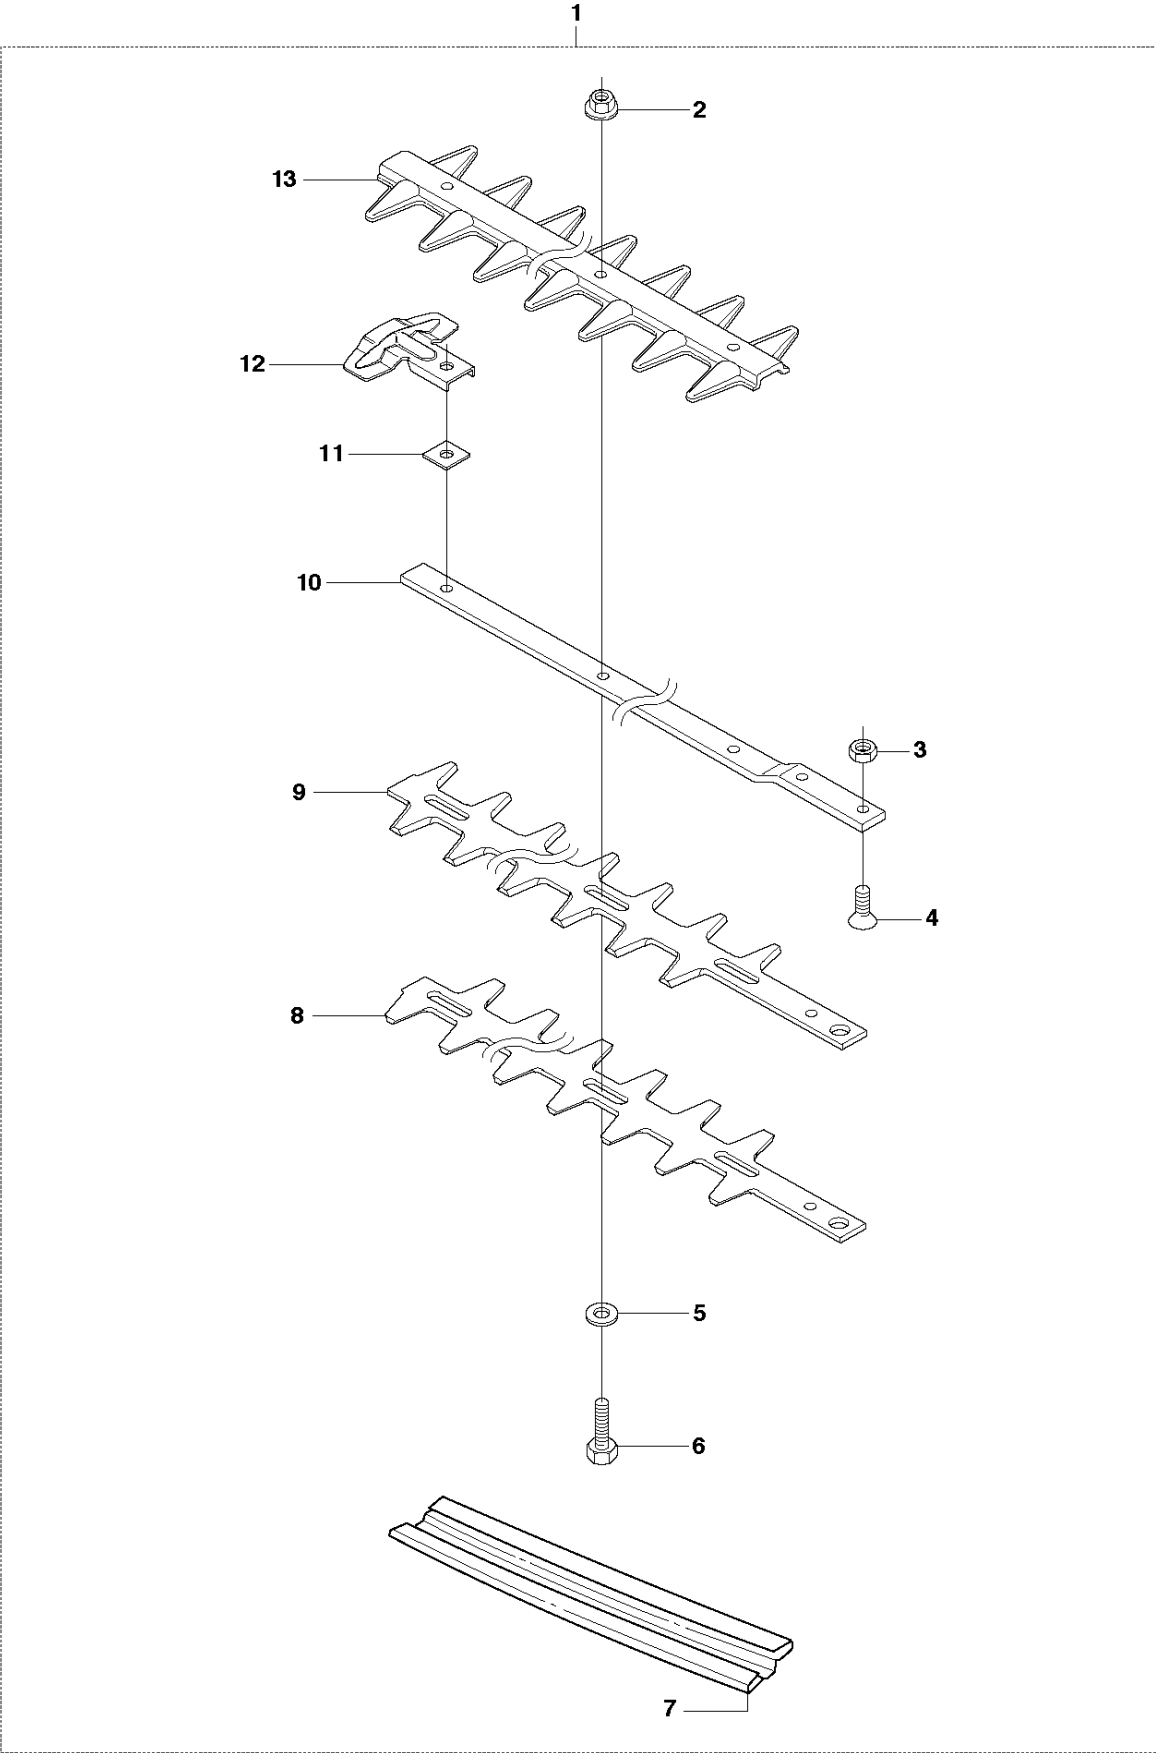

B HA110, HA850
CUTTINGSYSTEM

CUTTING EQUIPMENT

HEDGE TRIMMER ATTACHMENT HA850 (537196606)

Ref	Part No	Description	Remark	QTY KIT	
1	505 06 55-02	CUTTING DECK		1	
2	503 22 75-02	NUT		4	1
3	503 22 10-12	HEXAGON NUT		2	1
4	725 63 31-55	SCREW IHCSFM		2	1
5	503 23 00-24	WASHER		4	1
6	589 30 89-01	SCREW		4	1
7	581 25 93-04	TRANSPORT GUARD		1	1
8	505 06 48-01	BLADE		1	1
9	505 06 48-01	BLADE		1	1
10	537 28 39-01	BEAM		1	1
11	544 46 27-01	WASHER STEEL		1	1
12	537 37 20-01	COVER		1	1
13	537 28 44-01	PROTECTIVE PLATE		1	1