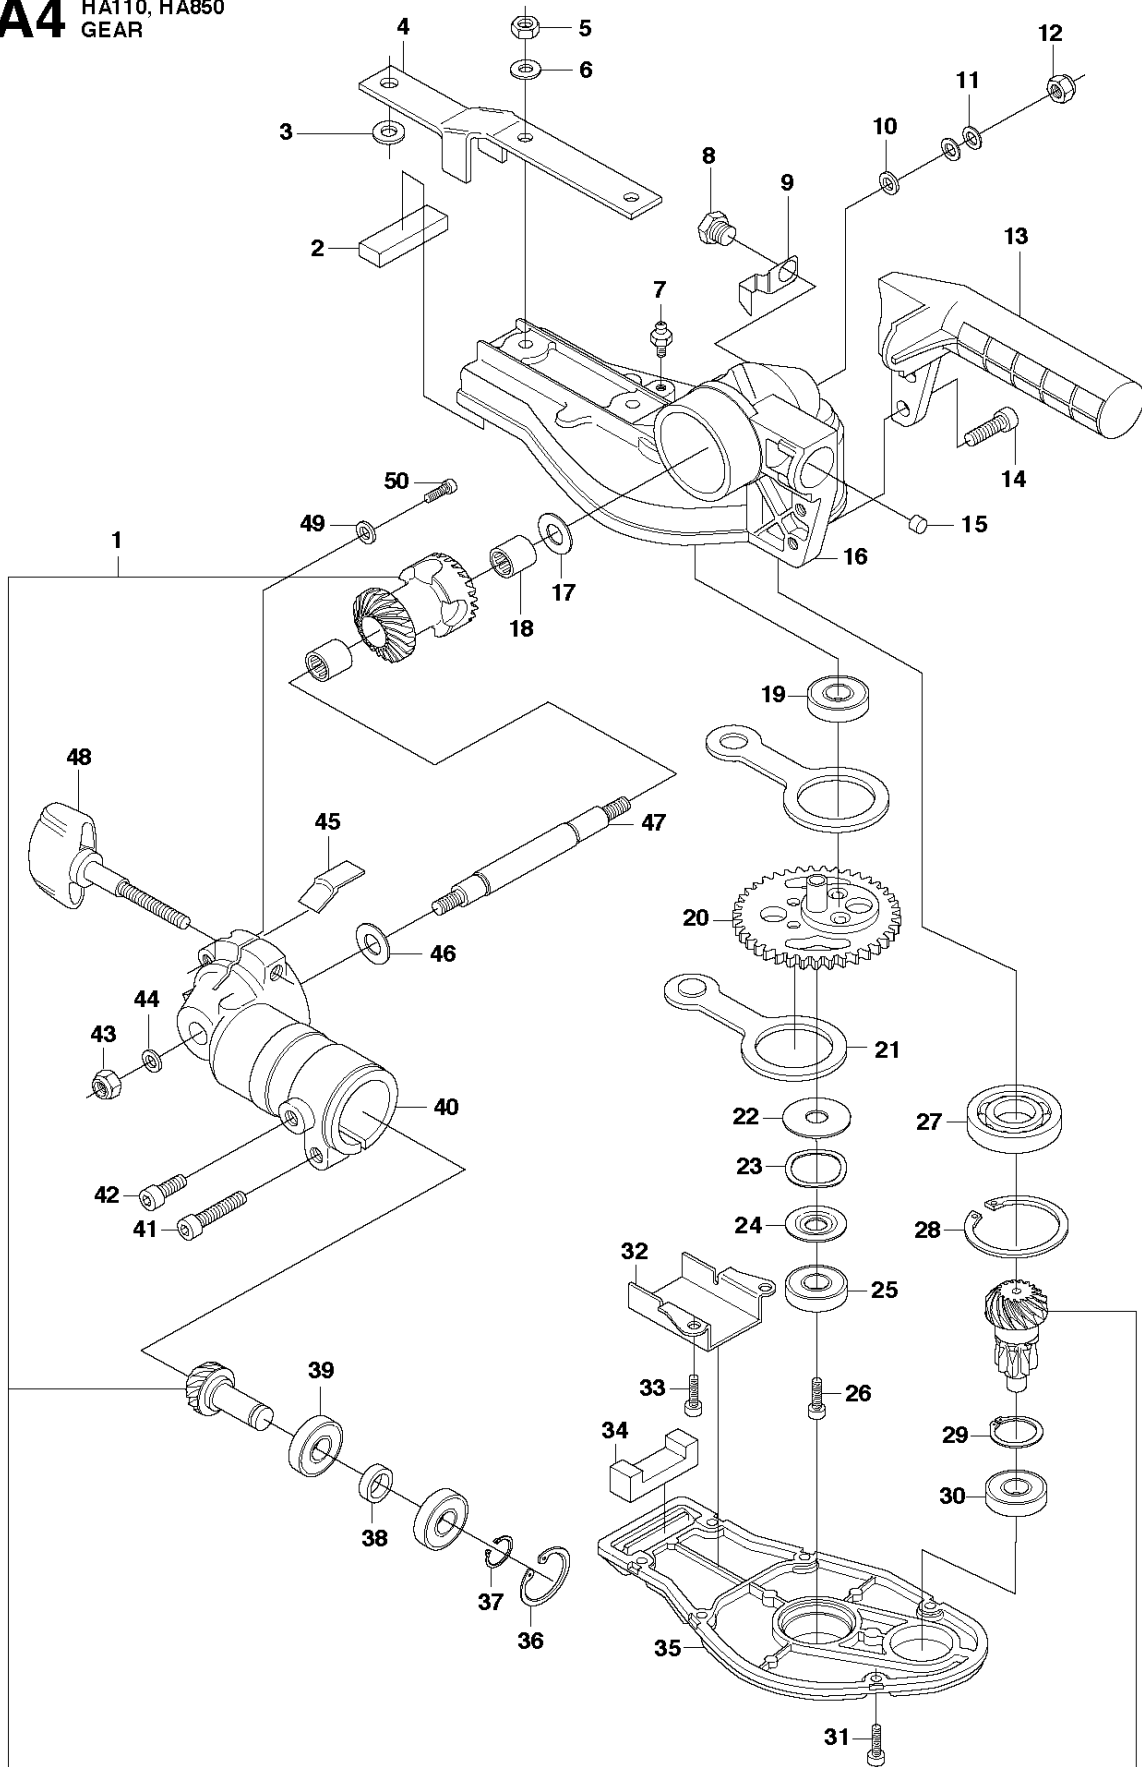

SPARE PARTS LIST

ACCESSORIES AND TOOLS

HEDGE TRIMMER ATTACHMENT HA850
(537196606)

A4 HA110, HA850
GEAR

GEARS

HEDGE TRIMMER ATTACHMENT HA850 (537196606)

Ref	Part No	Description	Remark	QTY KIT
1	544 06 40-01	GEAR WHEEL		1
2	537 23 22-01	SEALING		1
3	734 11 65-41	WASHER		1
4	537 23 21-01	BASEPLATE		1
5	503 22 10-12	HEXAGON NUT		2
6	734 11 46-01	WASHER		2
7	738 88 10-01	LUBRICATION NIPPLE		1
8	537 41 66-01	PLUG		1
9	544 00 04-01	STOP		1
10	734 11 52-01	WASHER		1
11	737 38 52-00	DISC SPRING		2
12	732 25 16-01	HEXAGON LOCKING NUT		1
13	537 23 30-01	HANDLE	HA850	1
14	537 12 64-01	SCREW	HA850	2
15	544 09 31-01	PLUG		1
16	537 23 17-01	GEAR HOUSING		1
17	537 29 42-01	WASHER		1
18	537 23 36-01	NEEDLE BEARING		2
19	738 21 98-04	BALL BEARING		1
20	537 23 28-01	GEAR WHEEL		1
21	537 23 20-01	CONNECTING ROD		2
22	537 40 48-01	WASHER		1
23	503 23 03-02	WASHER		1
24	537 34 18-01	WASHER		1
25	738 21 98-04	BALL BEARING		1
26	725 53 23-05	SCREW IHSCM		1
27	537 40 64-02	BALL BEARING		1
28	735 31 33-10	CIRCLIP		1
29	735 31 19-00	CIRCLIP		1
30	738 21 98-04	BALL BEARING		1
31	725 52 91-01	SCREW IHSCM		6
32	537 34 15-01	GUIDE PLATE		1
33	725 52 87-55	SCREW IHSCM		2
34	537 23 42-01	SEALING		1
35	537 23 18-01	HUB CAP		1
36	735 31 25-10	CIRCLIP		1
37	735 31 11-00	CIRCLIP		1
38	537 23 37-01	SPACER		1
39	738 21 99-04	BALL BEARING		2
40	537 23 16-01	GEAR HOUSING		1
41	503 20 07-25	SCREW IHSCFM		1
42	503 20 14-12	SCREW IHSCFMO		1
43	732 25 16-01	HEXAGON LOCKING NUT		1
44	734 11 52-01	WASHER		1
45	537 39 49-01	SEALING		1
46	537 29 42-01	WASHER		1
47	537 23 26-01	SHAFT		1
48	537 44 23-01	KNOB		1
49	734 11 46-01	WASHER		1
50	725 53 29-55	SCREW IHSCM		1