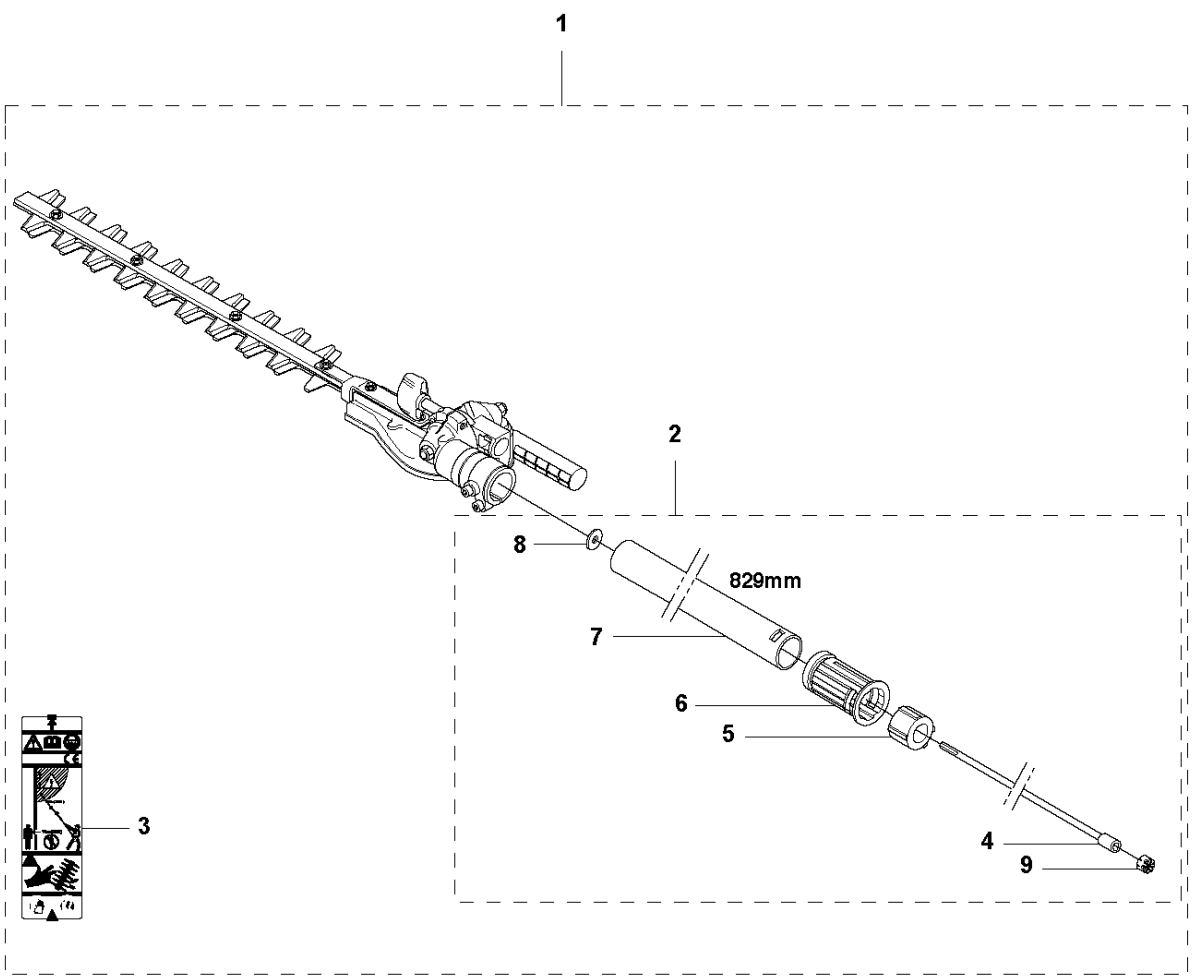

S Hedgetrimmer Attachment HA850

ATTACHMENTS

HEDGE TRIMMER ATTACHMENT HA850 (537196606)

Ref	Part No	Description	Remark	QTY KIT
1	537 19 66-06	ATTACHMENT		1
2	587 98 81-01	TUBE ASSY		1
3	585 94 40-01	DECAL		1
4	587 41 17-01	DRIVE SHAFT		1
5	503 78 52-02	SUPPORTING BEARING		1
6	587 41 46-01	PLUG		1
7	537 08 27-01	TUBE		1
8	735 58 08-10	LOCKWASHER		1
9	583 93 83-01	CLIP		1