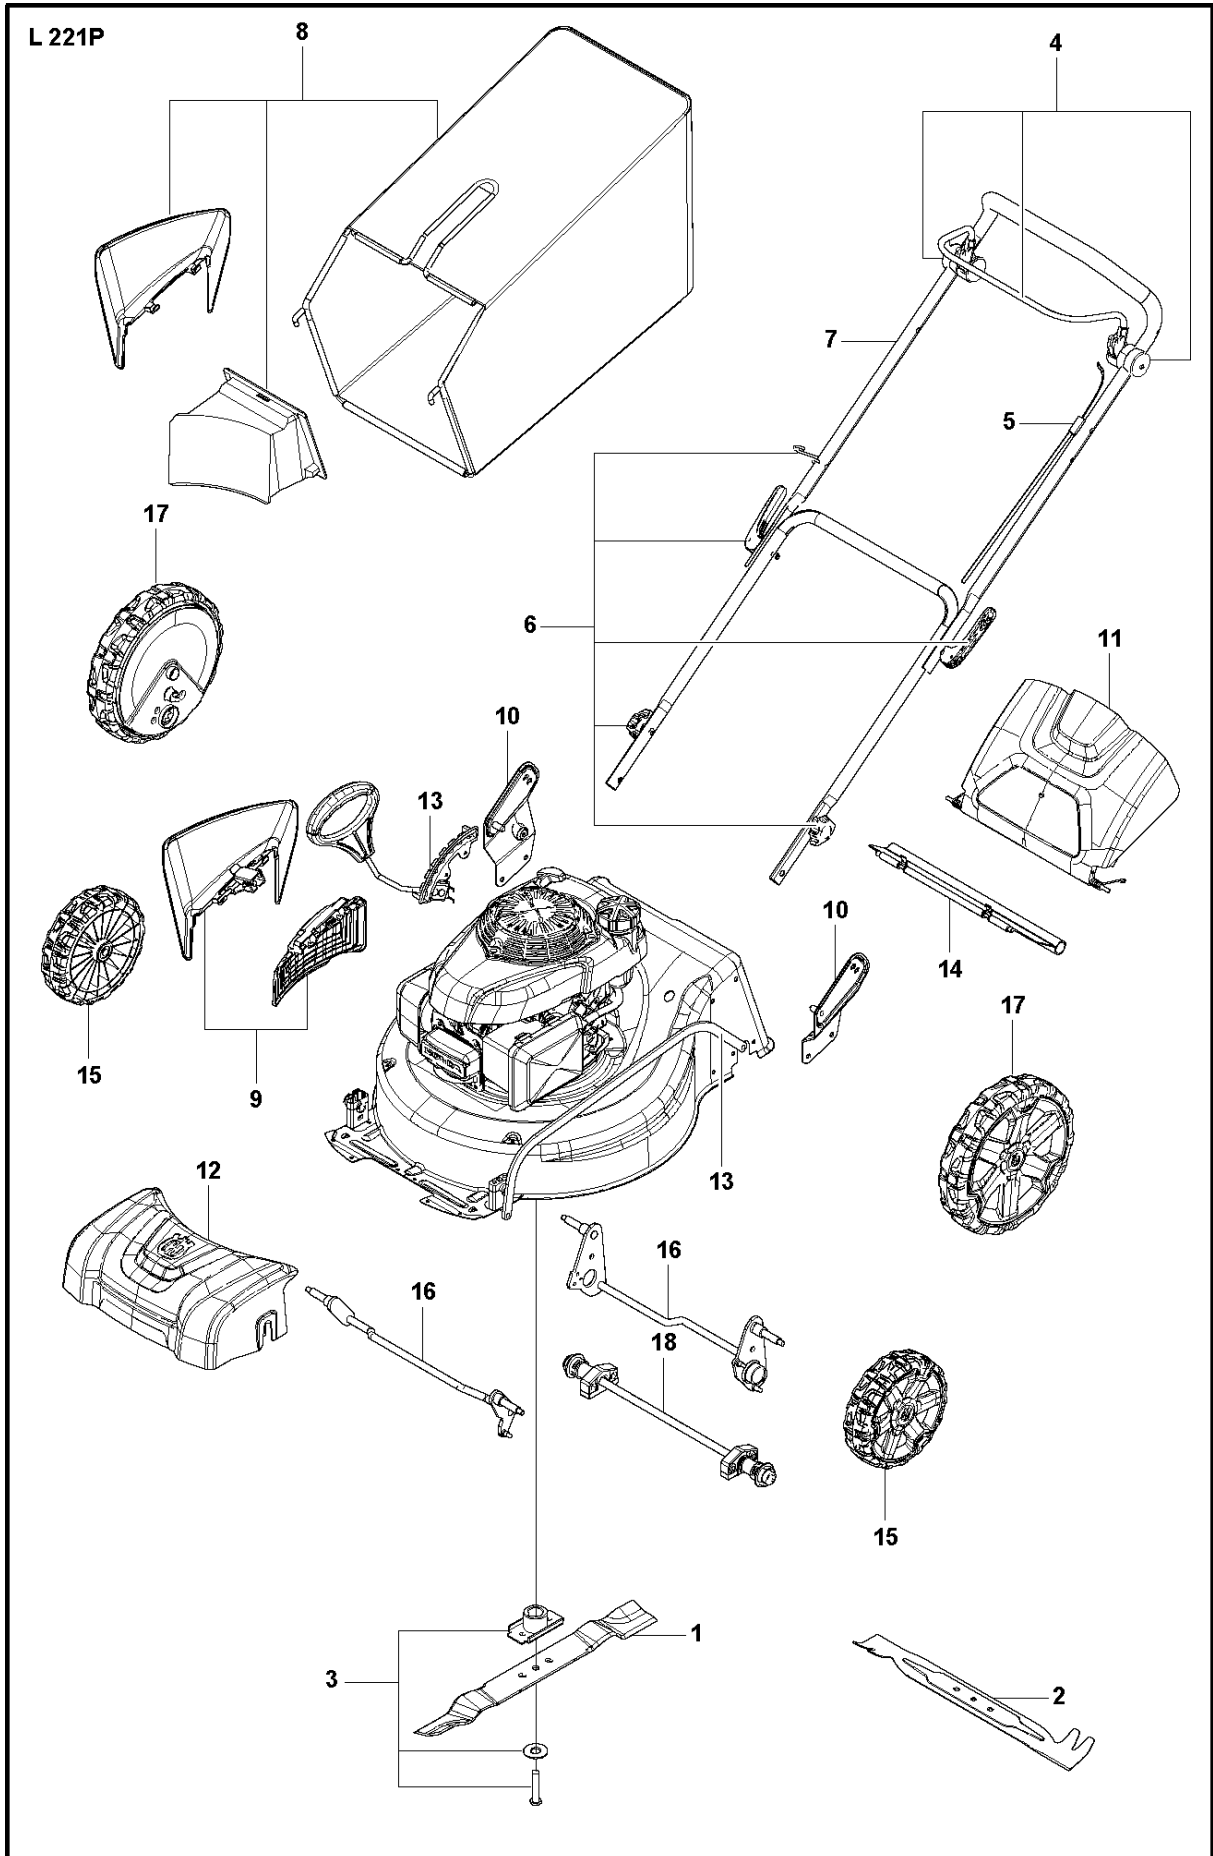

SPARE PARTS LIST

LAWN MOWERS: CONSUMER
WALK-BEHINDS

L 221P

Ref	Part No	Description	Remark	QTY KIT
1	597 68 40-01	BLADE		1
2	597 68 39-01	BLADE		1
3	598 51 11-01	SERVICE KIT		1
4	598 51 12-01	SERVICE KIT		1
5	598 51 13-01	SERVICE KIT		1
6	598 51 14-01	SERVICE KIT		1
7	598 51 15-01	SERVICE KIT		1
8	598 51 16-01	SERVICE KIT		1
9	598 51 19-01	SERVICE KIT		1
10	598 51 20-01	SERVICE KIT		1
11	598 51 21-01	SERVICE KIT		1
12	598 51 22-01	SERVICE KIT		1
13	598 51 27-01	SERVICE KIT		1
14	598 51 28-01	SERVICE KIT		1
15	598 51 29-01	SERVICE KIT		1
16	598 51 30-01	SERVICE KIT		1
17	598 51 31-01	SERVICE KIT		1
18	598 51 33-01	SERVICE KIT		1