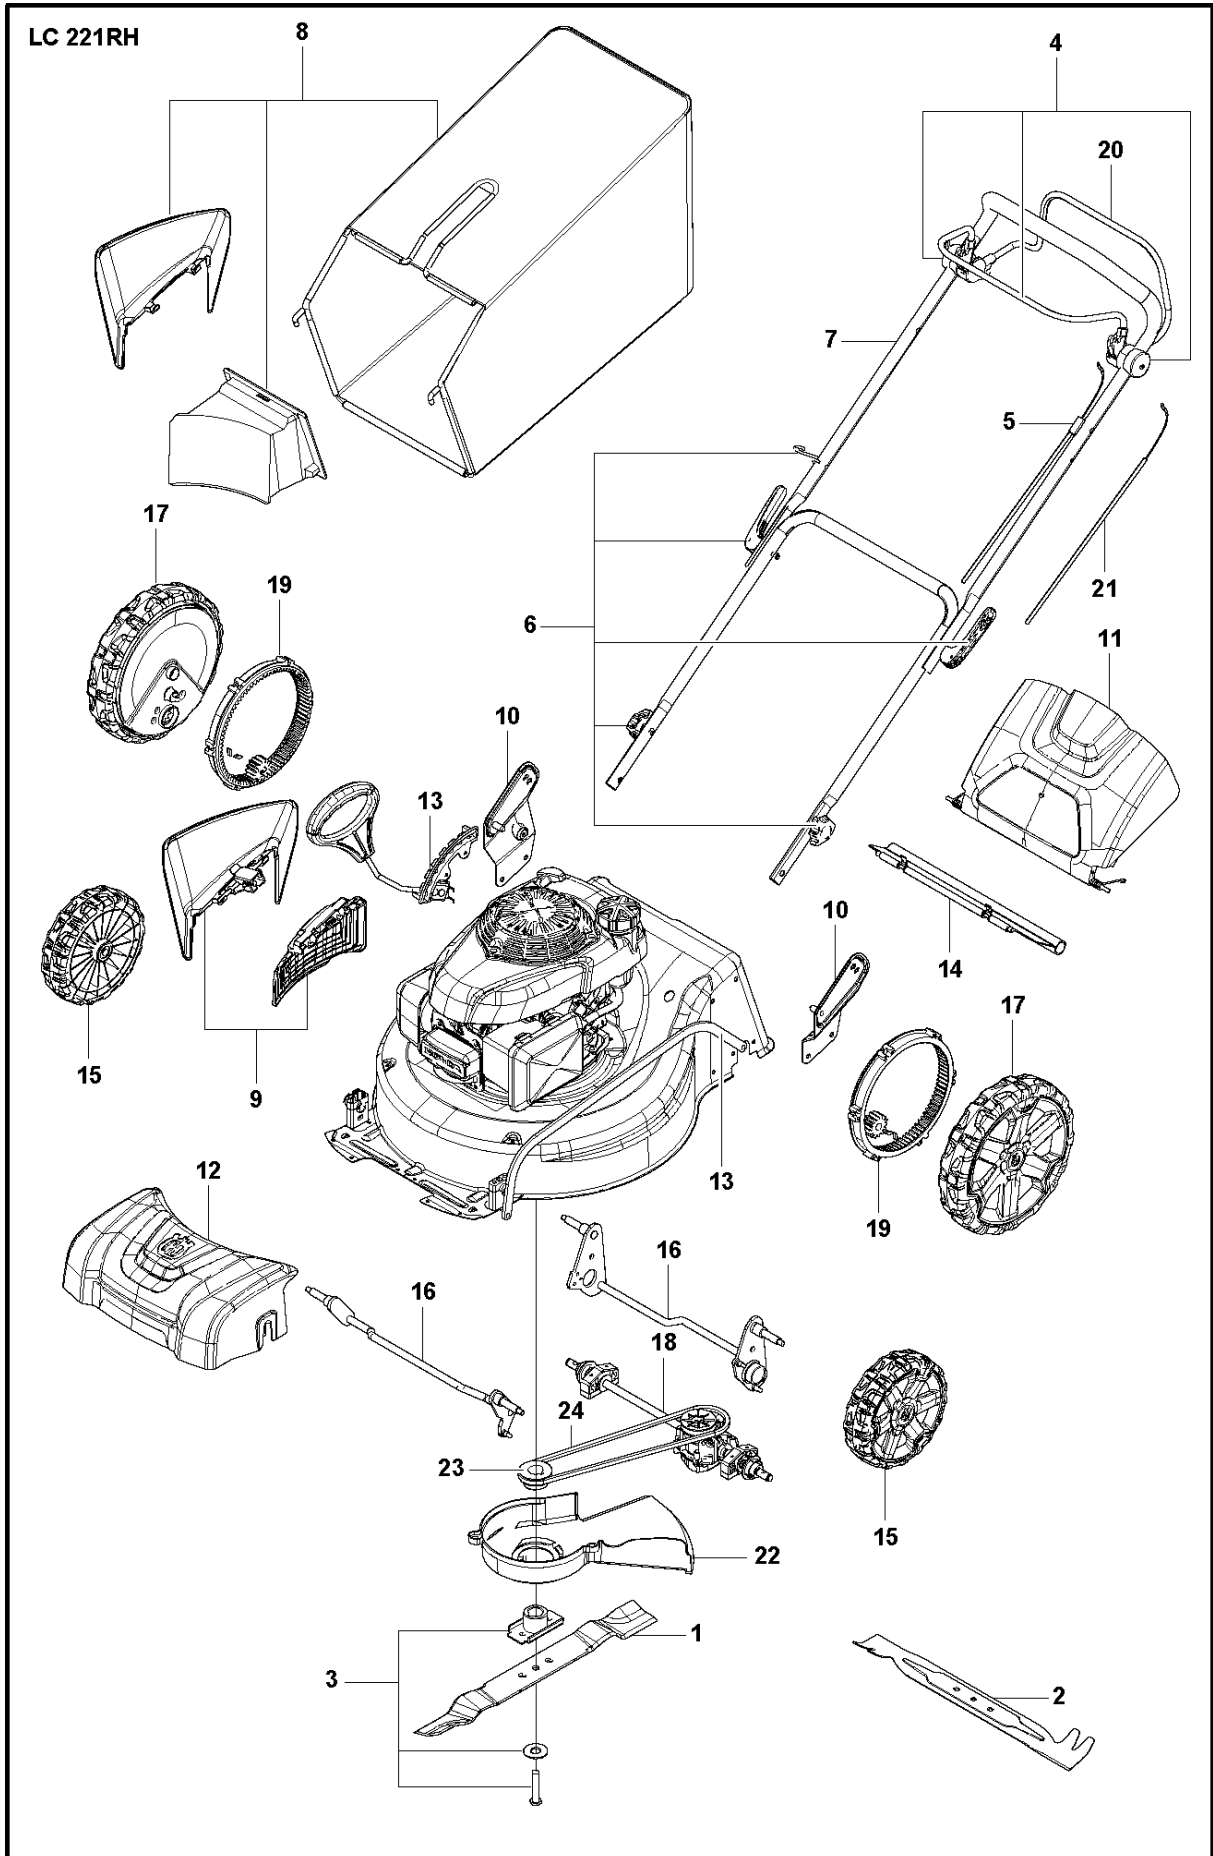

SPARE PARTS LIST

LAWN MOWERS: CONSUMER
WALK-BEHINDS

LC 221RH

Ref	Part No	Description	Remark	QTY KIT
1	597 68 40-01	BLADE		1
2	597 68 39-01	BLADE		1
3	598 51 11-01	SERVICE KIT		1
4	598 51 12-01	SERVICE KIT		1
5	598 51 13-01	SERVICE KIT		1
6	598 51 14-01	SERVICE KIT		1
7	598 51 15-01	SERVICE KIT		1
8	598 51 16-01	SERVICE KIT		1
9	598 51 19-01	SERVICE KIT		1
10	598 51 20-01	SERVICE KIT		1
11	598 51 21-01	SERVICE KIT		1
12	598 51 22-01	SERVICE KIT		1
13	598 51 27-01	SERVICE KIT		1
14	598 51 28-01	SERVICE KIT		1
15	598 51 29-01	SERVICE KIT		1
16	598 51 30-01	SERVICE KIT		1
17	598 51 31-01	SERVICE KIT		1
18	598 51 37-01	SERVICE KIT		1
19	598 51 32-01	SERVICE KIT		1
20	598 51 34-01	SERVICE KIT		1
21	598 52 17-01	DRIVE CABLE		1
22	598 51 35-01	SERVICE KIT		1
23	598 51 36-01	SERVICE KIT		1
24	598 52 28-01	BELT		1