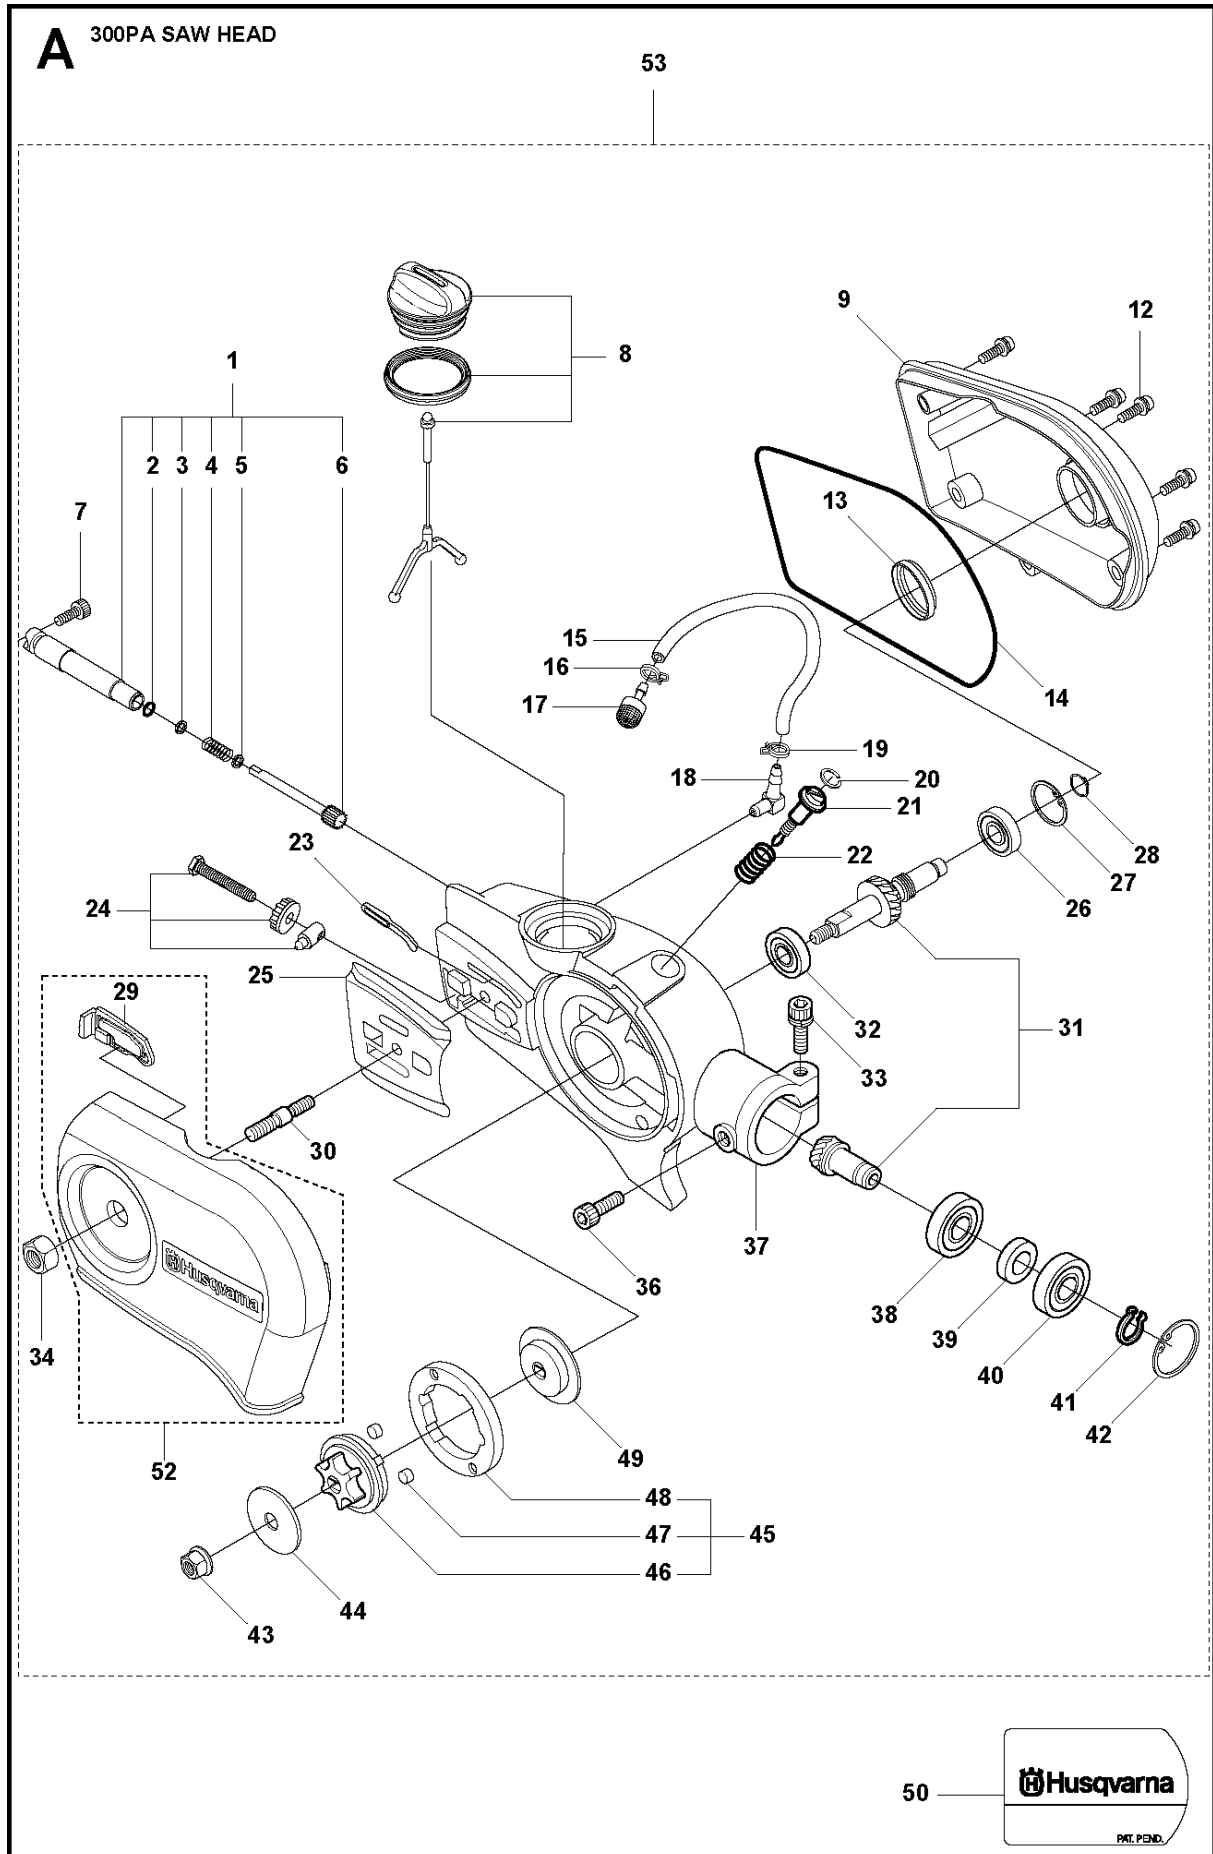

SPARE PARTS LIST

ACCESSORIES AND TOOLS

POLE SAW ATTACHMENT 300PA
(537183311)

SAW HEAD

POLE SAW ATTACHMENT 300PA (537183311)

Ref	Part No	Description	Remark	QTY KIT
1	537 35 36-01	LOOP		1
2	537 13 04-02	KNOB		1
3	537 35 01-01	LOOP		1
4	725 23 31-51	SCREW		1
5	537 21 62-01	HARNESS		1
6	537 38 89-02	LABEL		1
7	575 73 82-02	COMBINATION WRENCH		1
8	501 69 17-01	COMBINATION WRENCH		1
9	503 55 86-01	SPANNER		1
10	503 97 64-01	GREASE		1
11	501 95 92-40	BAR	"(10""")	1
11	501 95 92-45	BAR	"(12""")	1
12	576 93 65-40	SAW CHAIN	"(10""")	1
12	576 93 65-45	SAW CHAIN	"(12""")	1
13	537 12 99-01	BAR COVER		1