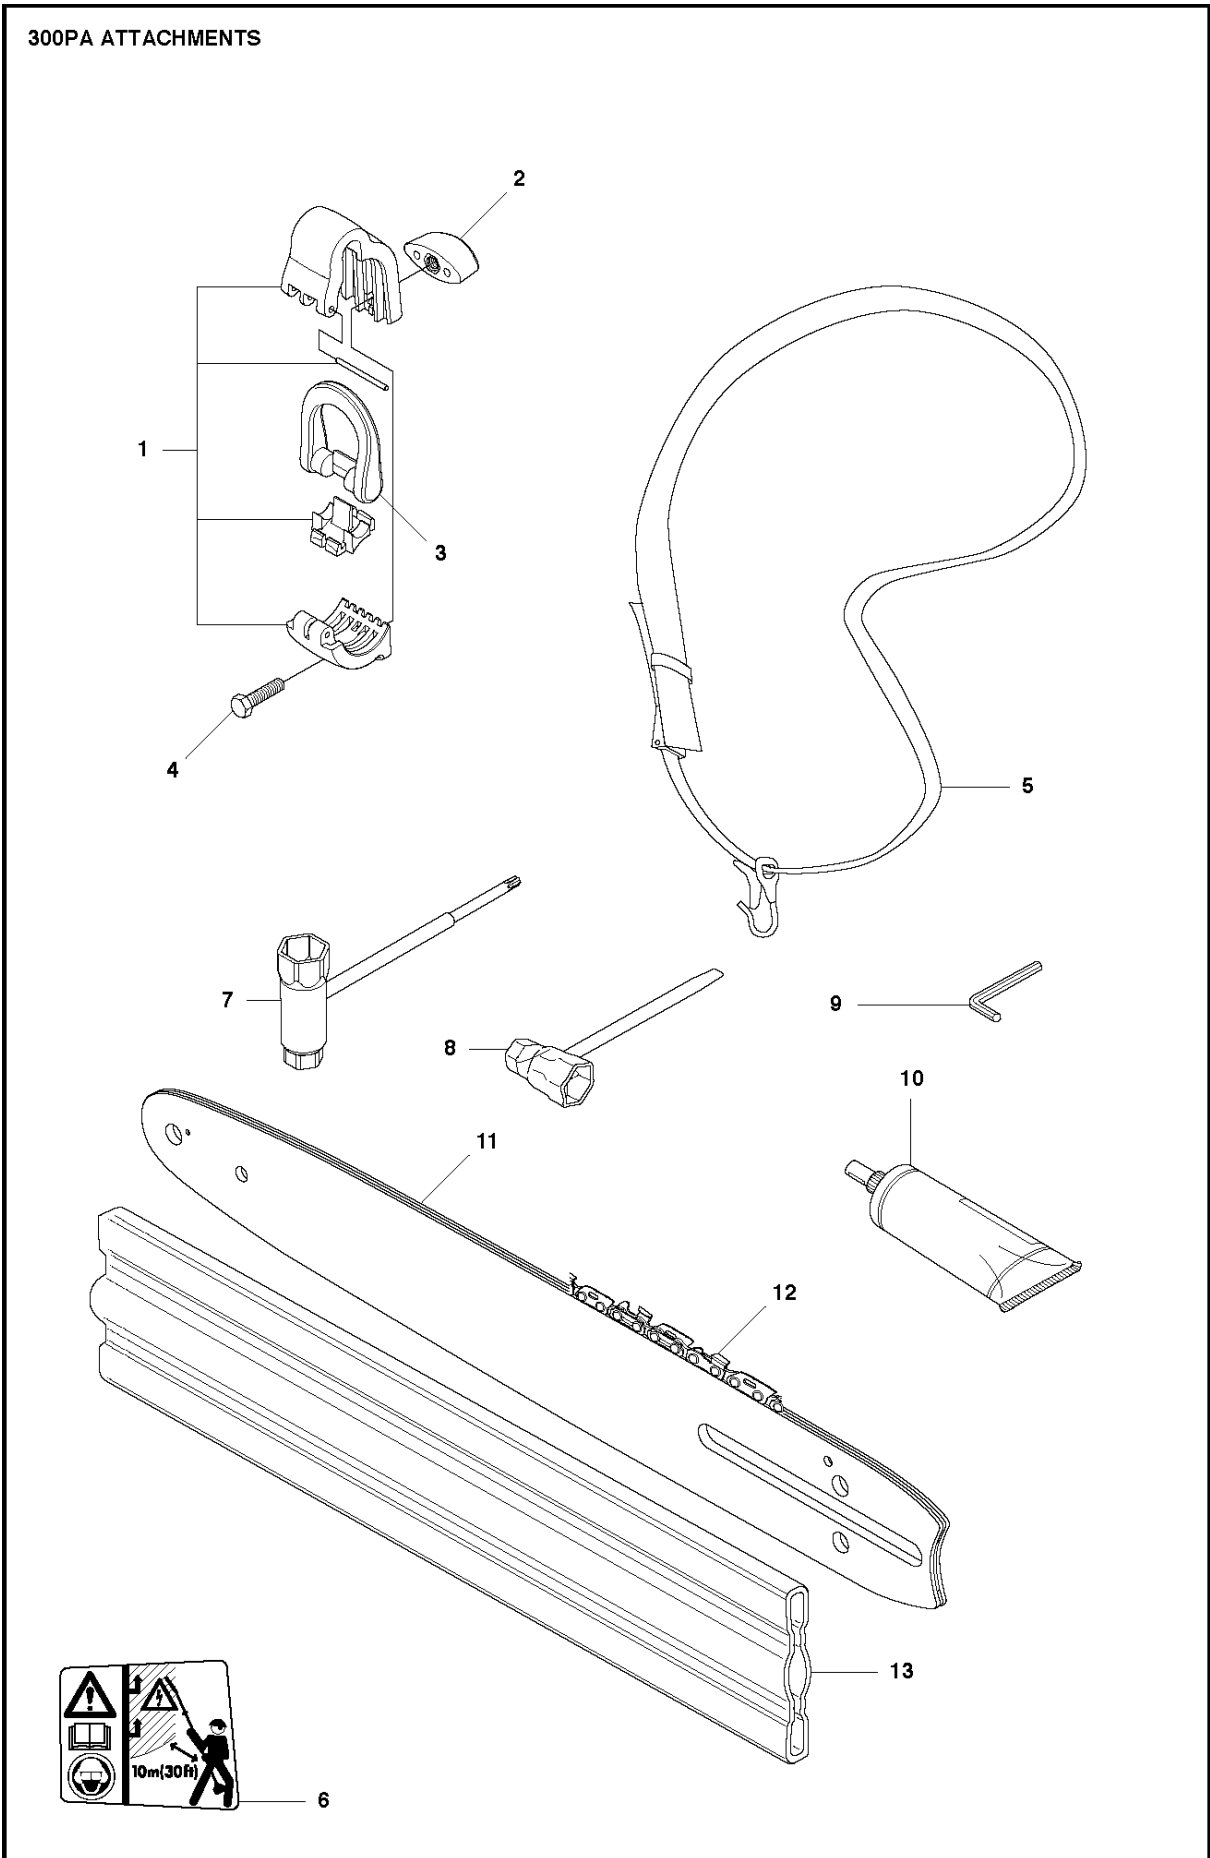

SPARE PARTS LIST

ACCESSORIES AND TOOLS

POLE SAW ATTACHMENT 300PA
(537183311)

SAW HEAD

POLE SAW ATTACHMENT 300PA (537183311)

Ref	Part No	Description	Remark	QTY KIT
1	537 35 36-01	LOOP		1
2	537 13 04-02	KNOB		1
3	537 35 01-01	LOOP		1
4	725 23 31-51	SCREW		1
5	537 21 62-01	HARNESS		1
6	537 38 89-02	LABEL		1
7	575 73 82-02	COMBINATION WRENCH		1
8	501 69 17-01	COMBINATION WRENCH		1
9	503 55 86-01	SPANNER		1
10	503 97 64-01	GREASE		1
11	501 95 92-40	BAR	"(10""")	1
11	501 95 92-45	BAR	"(12""")	1
12	576 93 65-40	SAW CHAIN	"(10""")	1
12	576 93 65-45	SAW CHAIN	"(12""")	1
13	537 12 99-01	BAR COVER		1