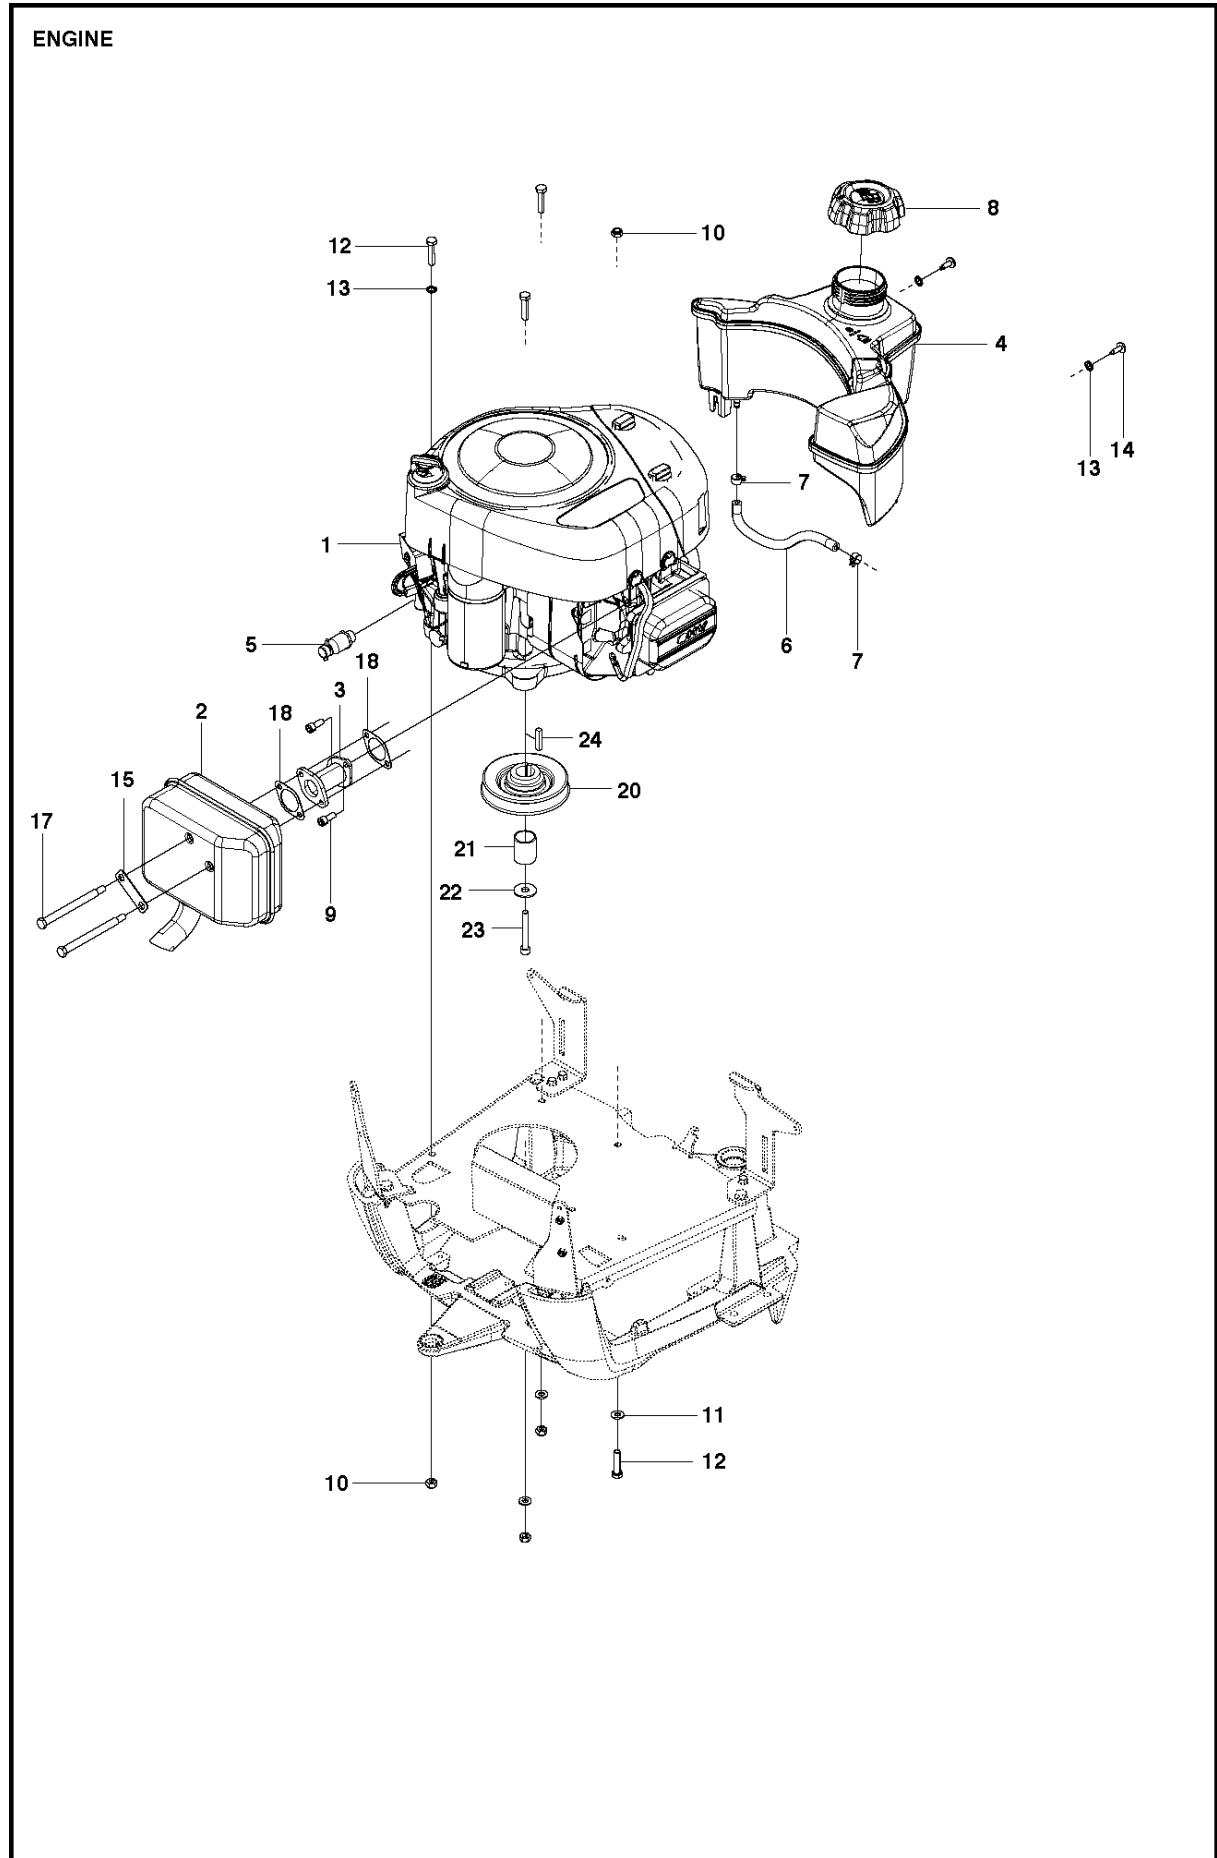

ENGINE

R112 C5, 967178501, 2019-01

Ref	Part No	Description	Remark	QTY KIT
1	584 87 24-01	ENGINE		1
2	584 24 43-01	MUFFLER ASSY		1
3	584 80 51-01	MANIFOLD		1
4	581 61 43-01	FUEL TANK		1
5	532 42 82-87	PLUG		1
6	504 80 00-15	FUEL HOSE		1
7	535 46 97-01	HOSE BRACE		2
8	532 43 96-45	HUB CAP		1
9	506 55 63-01	SCREW UNC		2
10	732 21 18-01	LOCK NUT		4
11	734 11 64-01	WASHER		3
12	725 24 57-51	SCREW		4
13	735 21 64-00	LOCKWASHER		3
14	544 40 04-01	SCREW		2
15	578 25 93-01	WASHER		3
17	578 25 91-01	COLLAR SCREW		2
18	506 91 45-01	GASKET		2
20	522 82 76-01	PULLEY		1
21	574 41 20-01	TUBE		1
22	506 59 75-01	WASHER		1
23	506 55 60-02	SCREW UNC		1
24	506 55 59-02	WEDGE		1