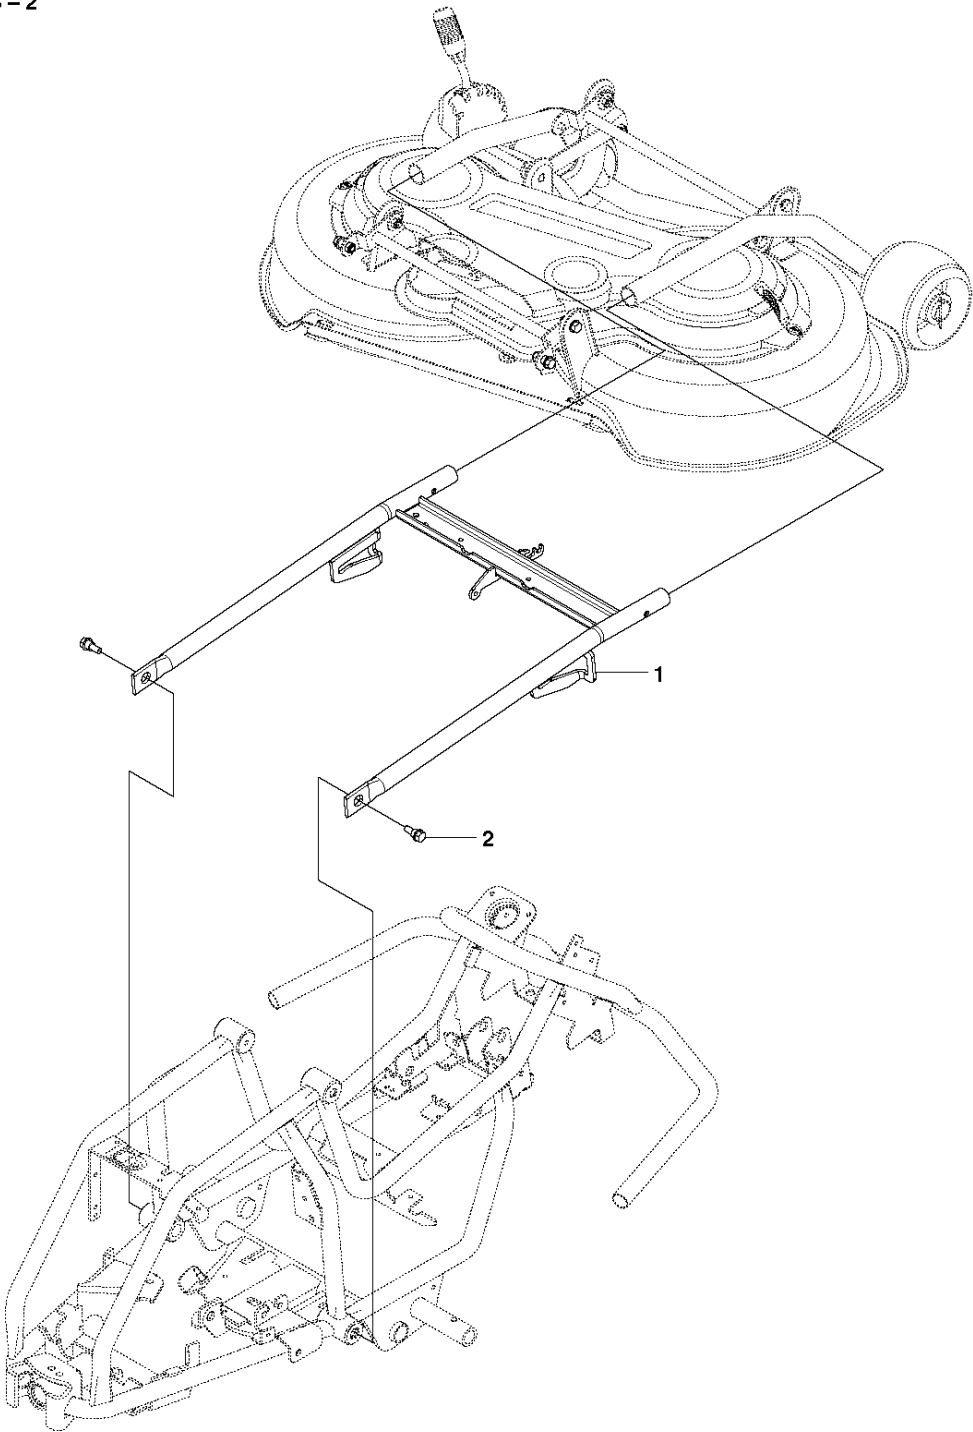

CHASSIS - 2

CHASSIS REAR

R112 C5, 967178501, 2019-01

Ref	Part No	Description	Remark	QTY KIT
1	584 83 30-02	EQUIPMENT FRAME		1
2	506 89 58-01	COLLAR SCREW		2