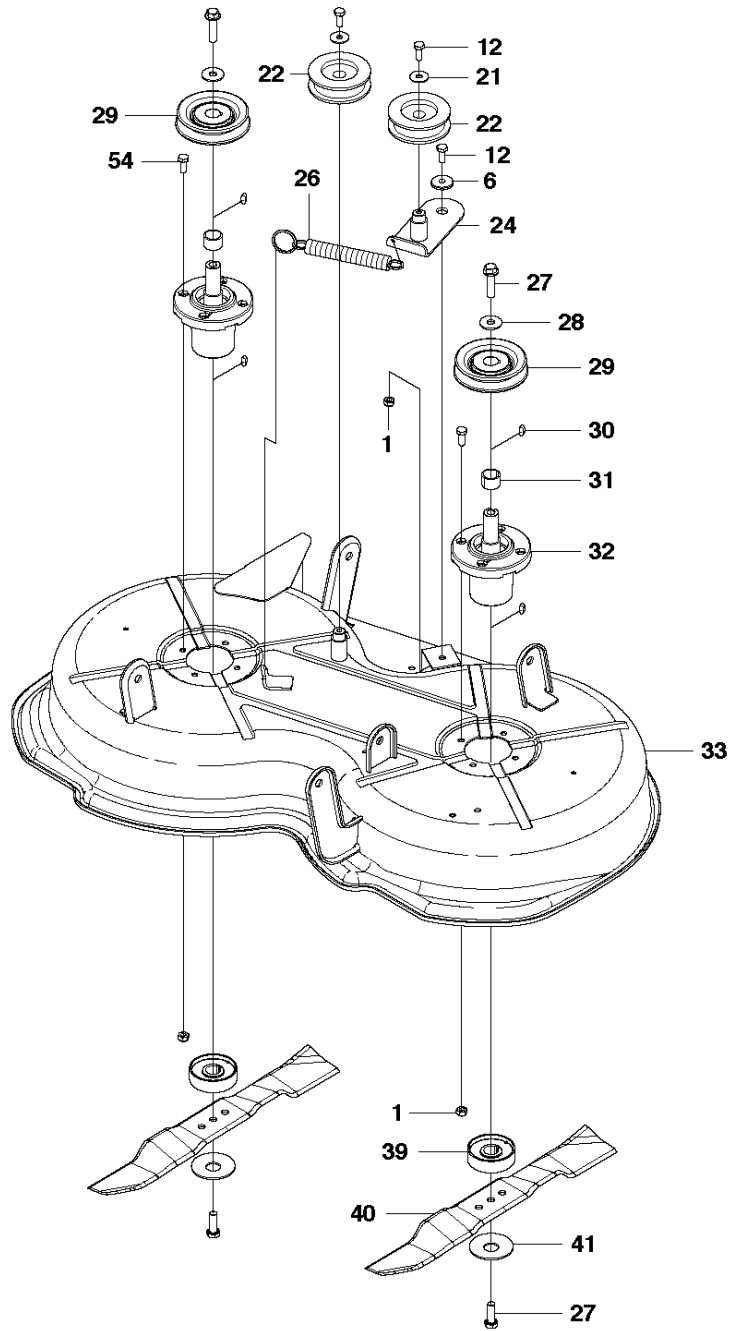

CUTTING DECK

20

23

Combi® 85

MOWER DECK / CUTTING DECK

R112 C5, 967178501, 2019-01

Ref	Part No	Description	Remark	QTY KIT
.	586 14 70-01	CUTTING DECK	Complete, Not shown	1
1	732 21 18-01	LOCK NUT		16
6	506 91 87-02	WASHER		1
12	725 24 53-71	SCREW EHHM		7
20	585 07 71-01	DECAL		1
21	734 11 64-41	WASHER		5
22	506 79 32-02	BELT TENSIONER WHEEL		2
23	574 51 00-01	DECAL		2
24	573 96 95-01	BELT TENSIONER		1
26	584 29 88-01	SPRING		1
27	506 67 54-02	SCREW EHHFM		4
28	734 11 74-41	WASHER		2
29	574 46 07-01	PULLEY		2
30	506 53 35-01	PARALLEL KEY		4
31	573 96 65-01	TUBE		2
32	573 96 86-01	BEARING HOUSING ASSY		2
33	581 06 11-01	CUTTING DECK		1
39	581 24 97-01	ADAPTER		2
40	581 08 35-01	BLADE		2
41	506 79 23-03	KNIFE PLATE		2
54	725 24 51-71	SCREW EHHM		8