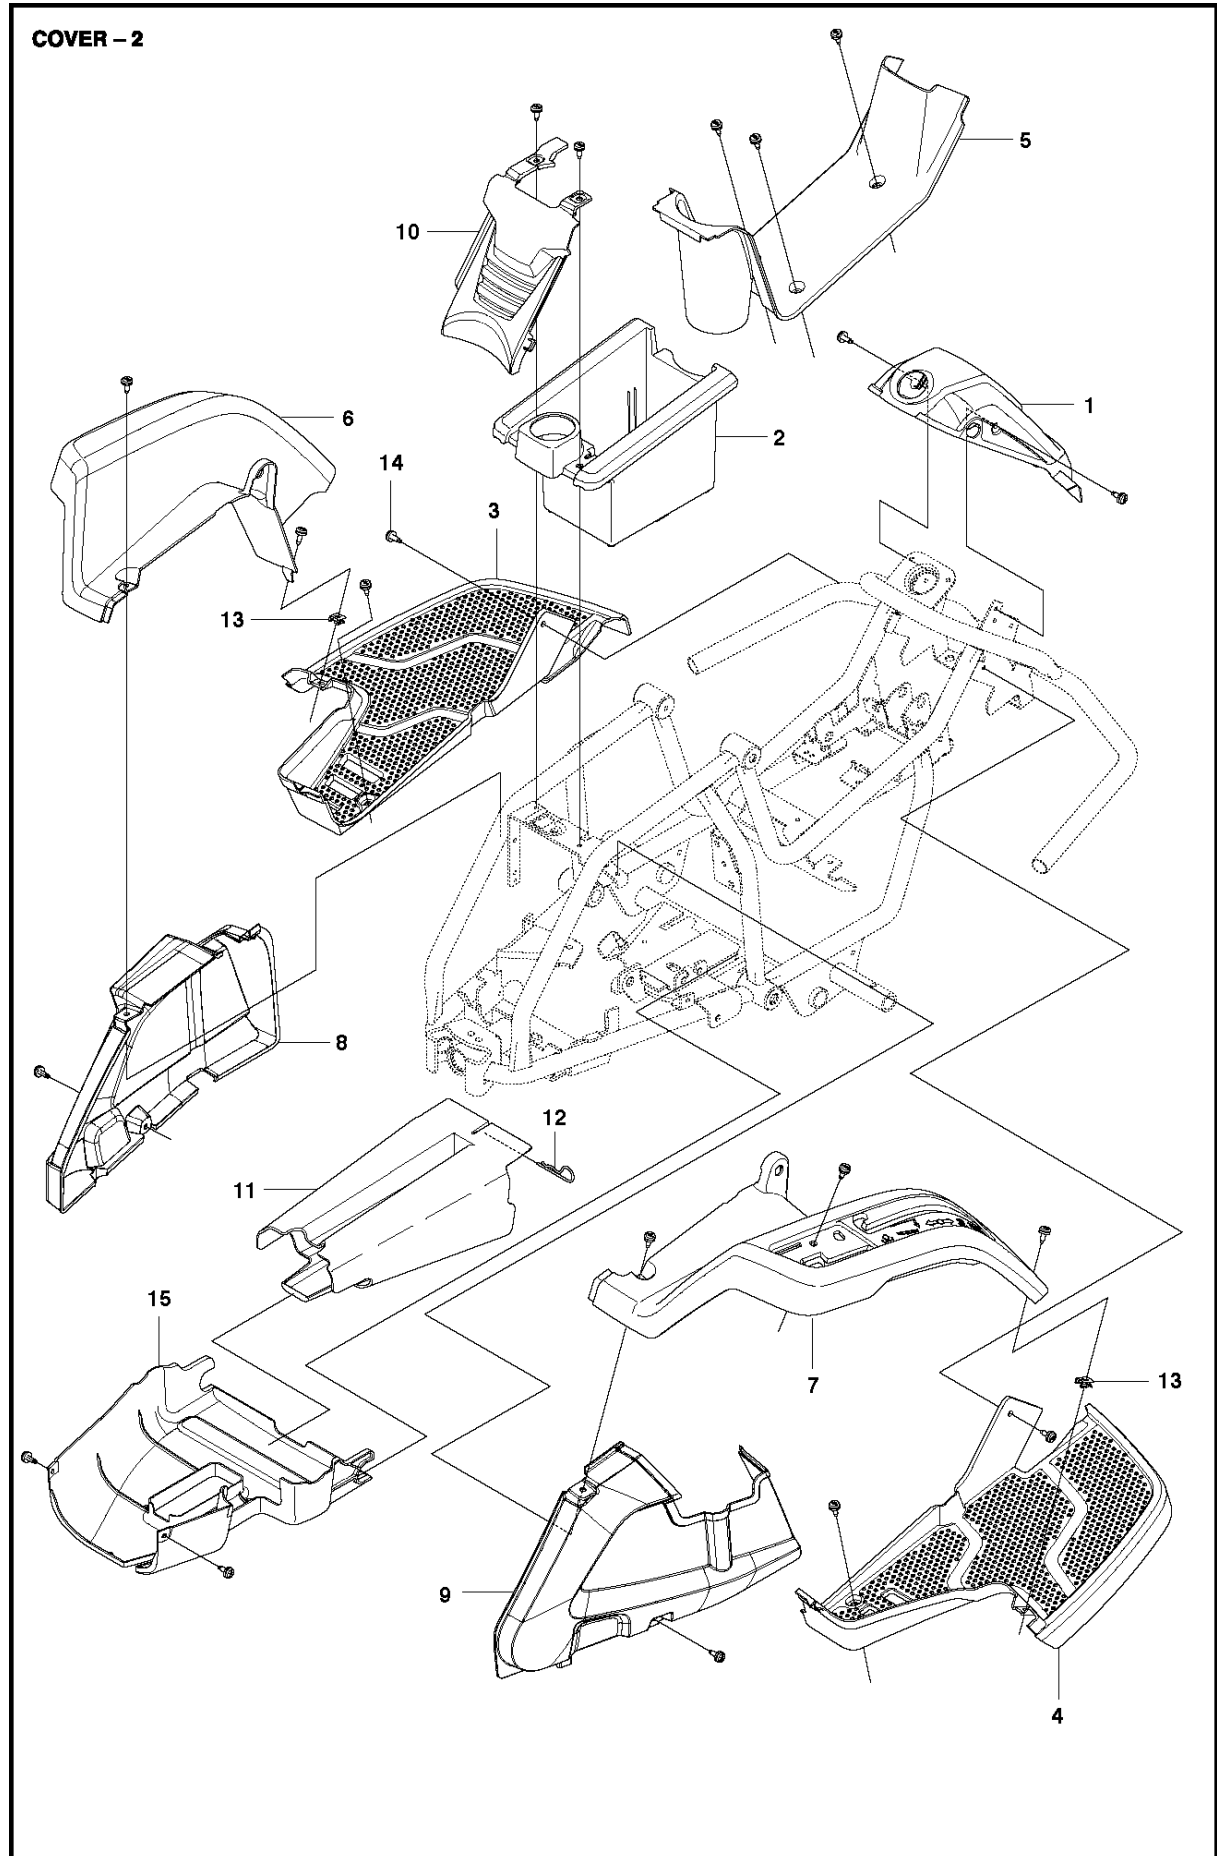

COVER

R112 C5, 967178501, 2019-01

Ref	Part No	Description	Remark	QTY KIT
1	575 83 92-02	COVER		1
2	525 47 78-01	BATTERY BOX		1
3	521 88 91-01	FOOT PLATE		1
4	521 88 92-02	FOOT PLATE		1
5	522 60 18-01	COVER		1
6	521 89 07-01	COVER		1
7	521 88 93-02	CONTROL PANEL		1
8	585 61 98-01	COVER		1
9	585 62 01-01	COVER		1
10	525 47 79-01	COVER		1
11	525 39 61-01	COVER		1
12	721 68 02-51	SPRING COTTER		1
13	535 42 91-01	SPRING NUT		2
14	544 40 05-01	SCREW		20
15	575 75 14-01	COVER		1