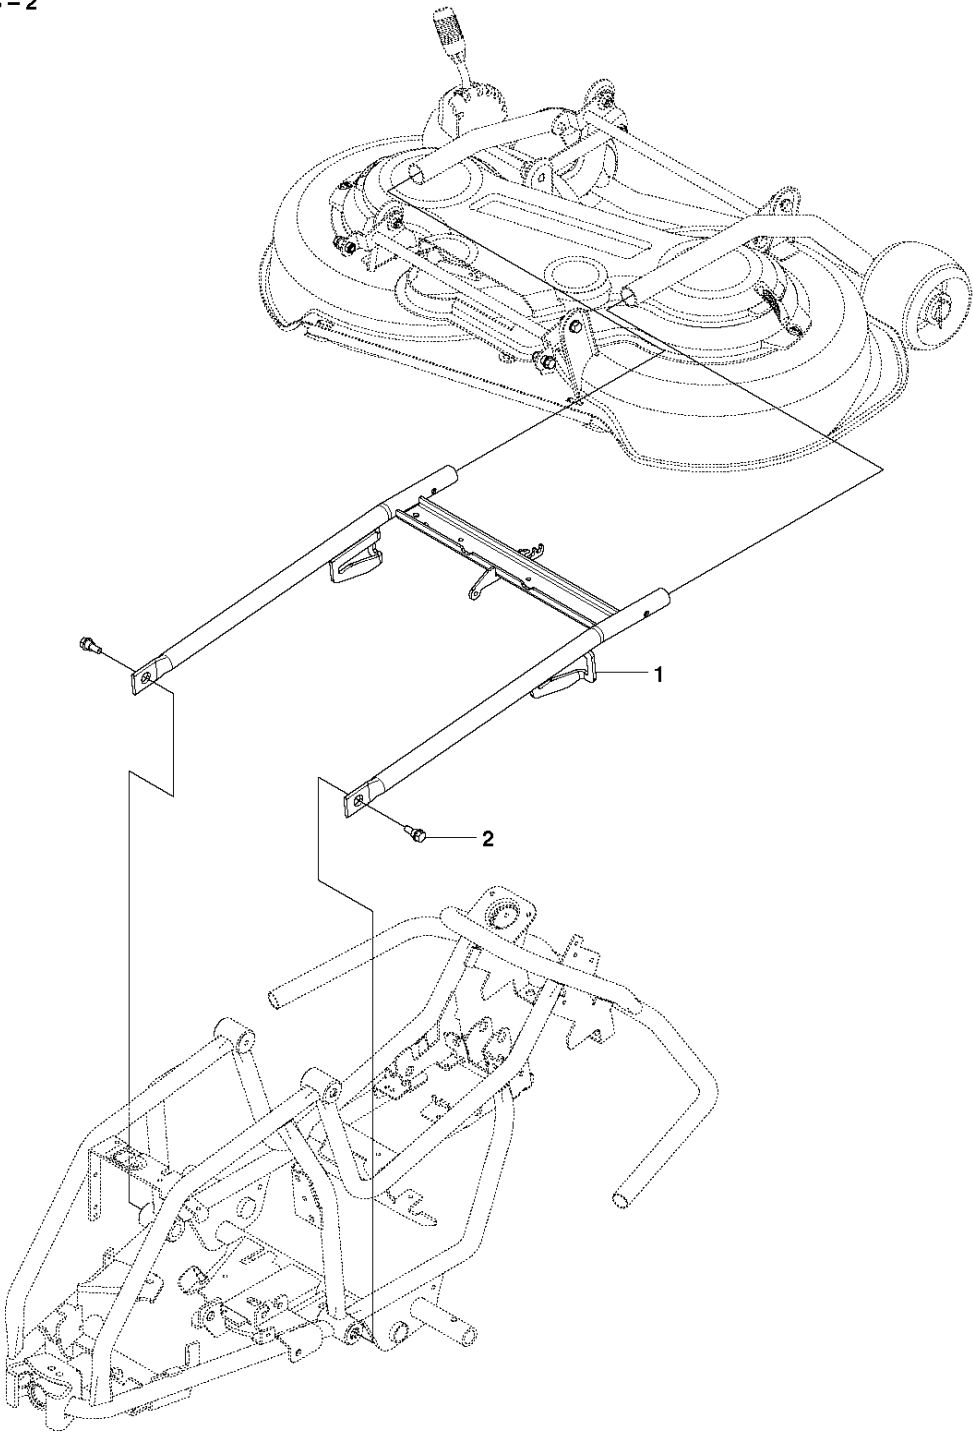

CHASSIS - 2

CHASSIS REAR

R112 C5, 967178502, 2019-01

Ref	Part No	Description	Remark	QTY KIT
1	584 83 30-02	EQUIPMENT FRAME		1
2	506 89 58-01	COLLAR SCREW		2