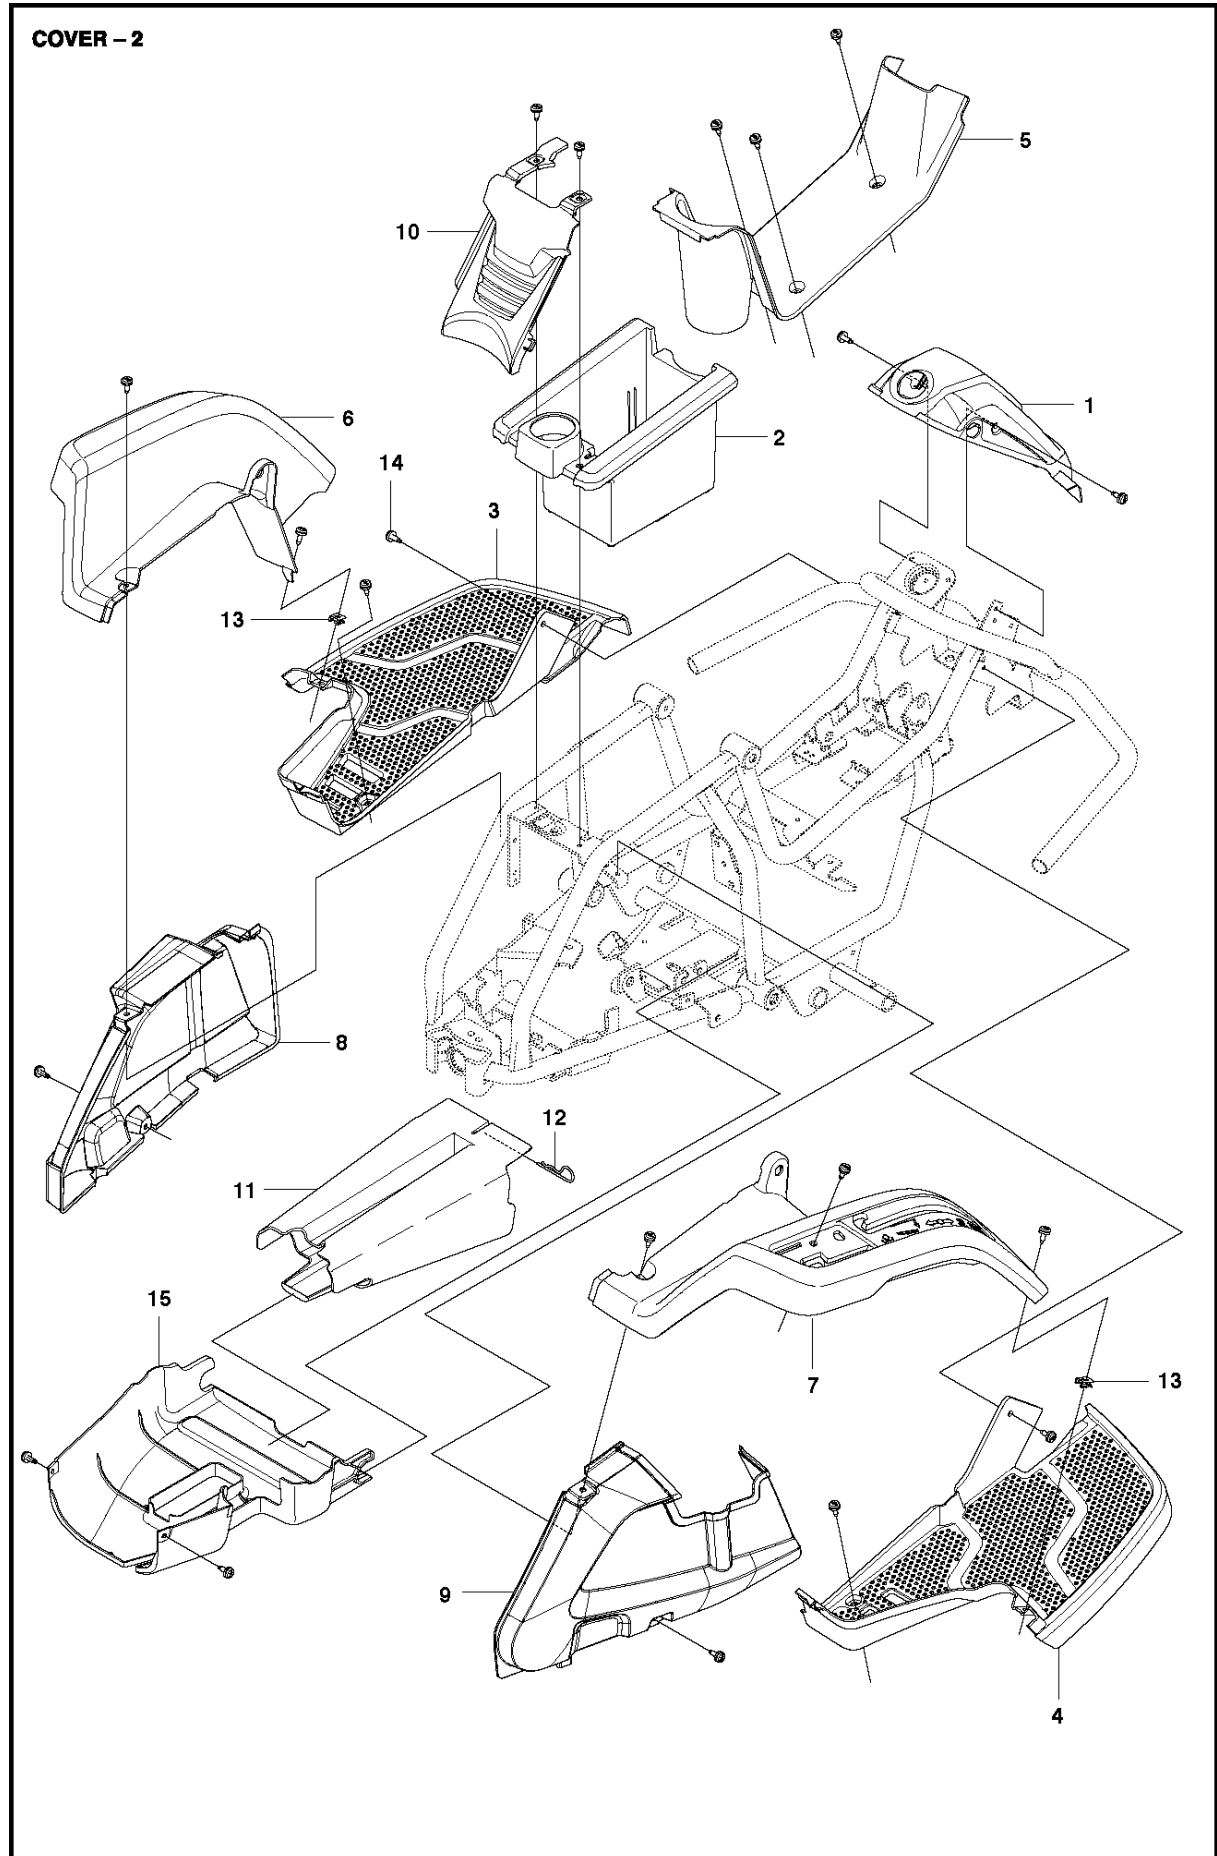

COVER

R112 C5, 967178502, 2019-01

Ref	Part No	Description	Remark	QTY KIT
1	575 83 92-02	COVER		1
2	525 47 78-01	BATTERY BOX		1
3	521 88 91-01	FOOT PLATE		1
4	521 88 92-02	FOOT PLATE		1
5	522 60 18-01	COVER		1
6	521 89 07-01	COVER		1
7	521 88 93-02	CONTROL PANEL		1
8	585 61 98-01	COVER		1
9	585 62 01-01	COVER		1
10	525 47 79-01	COVER		1
11	525 39 61-01	COVER		1
12	721 68 02-51	SPRING COTTER		1
13	535 42 91-01	SPRING NUT		2
14	544 40 05-01	SCREW		20
15	575 75 14-01	COVER		1