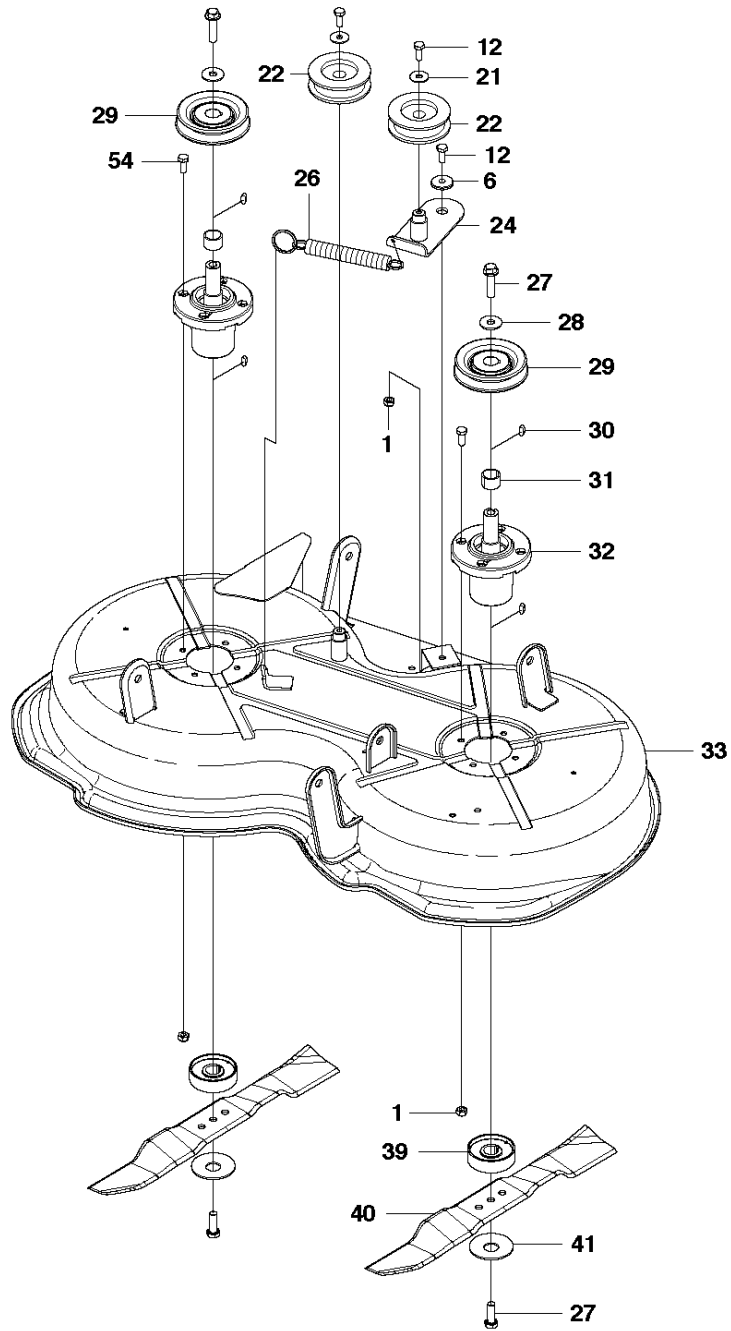

CUTTING DECK

20

Combi® 85

MOWER DECK / CUTTING DECK

R112 C5, 967178502, 2019-01

Ref	Part No	Description	Remark	QTY KIT
.	586 14 70-01	CUTTING DECK	Complete, Not shown	1
1	732 21 18-01	LOCK NUT		16
6	506 91 87-02	WASHER		1
12	725 24 53-71	SCREW EHHM		7
20	585 07 71-01	DECAL		1
21	734 11 64-41	WASHER		5
22	506 79 32-02	BELT TENSIONER WHEEL		2
23	574 51 00-01	DECAL		2
24	573 96 95-01	BELT TENSIONER		1
26	584 29 88-01	SPRING		1
27	506 67 54-02	SCREW EHHFM		4
28	734 11 74-41	WASHER		2
29	574 46 07-01	PULLEY		2
30	506 53 35-01	PARALLEL KEY		4
31	573 96 65-01	TUBE		2
32	573 96 86-01	BEARING HOUSING ASSY		2
33	581 06 11-01	CUTTING DECK		1
39	581 24 97-01	ADAPTER		2
40	581 08 35-01	BLADE		2
41	506 79 23-03	KNIFE PLATE		2
54	725 24 51-71	SCREW EHHM		8