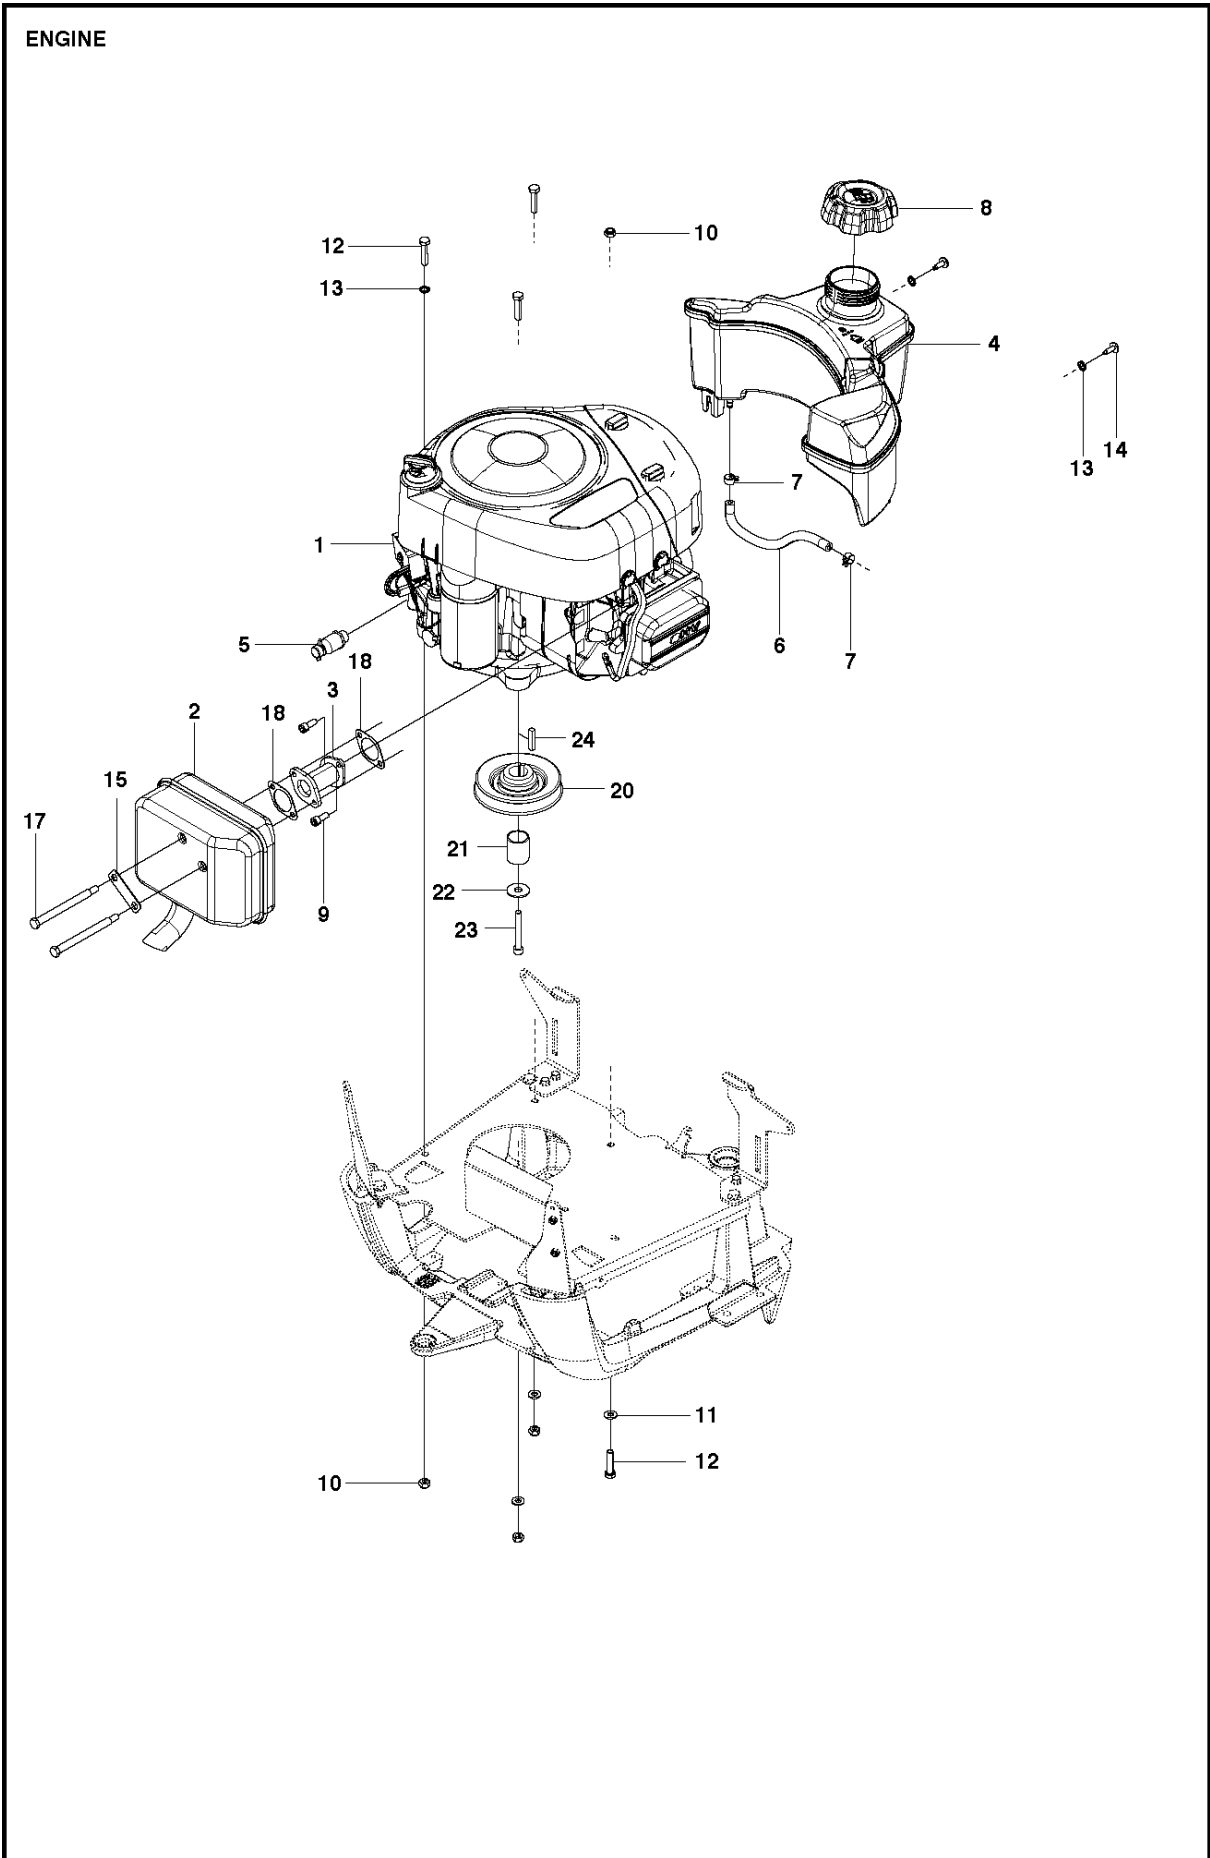

ENGINE

R112 C5, 967178502, 2019-01

Ref	Part No	Description	Remark	QTY KIT
1	584 87 24-01	ENGINE		1
2	584 24 43-01	MUFFLER ASSY		1
3	584 80 51-01	MANIFOLD		1
4	581 61 43-01	FUEL TANK		1
5	532 42 82-87	PLUG		1
6	504 80 00-15	FUEL HOSE		1
7	535 46 97-01	HOSE BRACE		2
8	532 43 96-45	HUB CAP		1
9	506 55 63-01	SCREW UNC		2
10	732 21 18-01	LOCK NUT		4
11	734 11 64-01	WASHER		3
12	725 24 57-51	SCREW		4
13	735 21 64-00	LOCKWASHER		3
14	544 40 04-01	SCREW		2
15	578 25 93-01	WASHER		3
17	578 25 91-01	COLLAR SCREW		2
18	506 91 45-01	GASKET		2
20	522 82 76-01	PULLEY		1
21	574 41 20-01	TUBE		1
22	506 59 75-01	WASHER		1
23	506 55 60-02	SCREW UNC		1
24	506 55 59-02	WEDGE		1