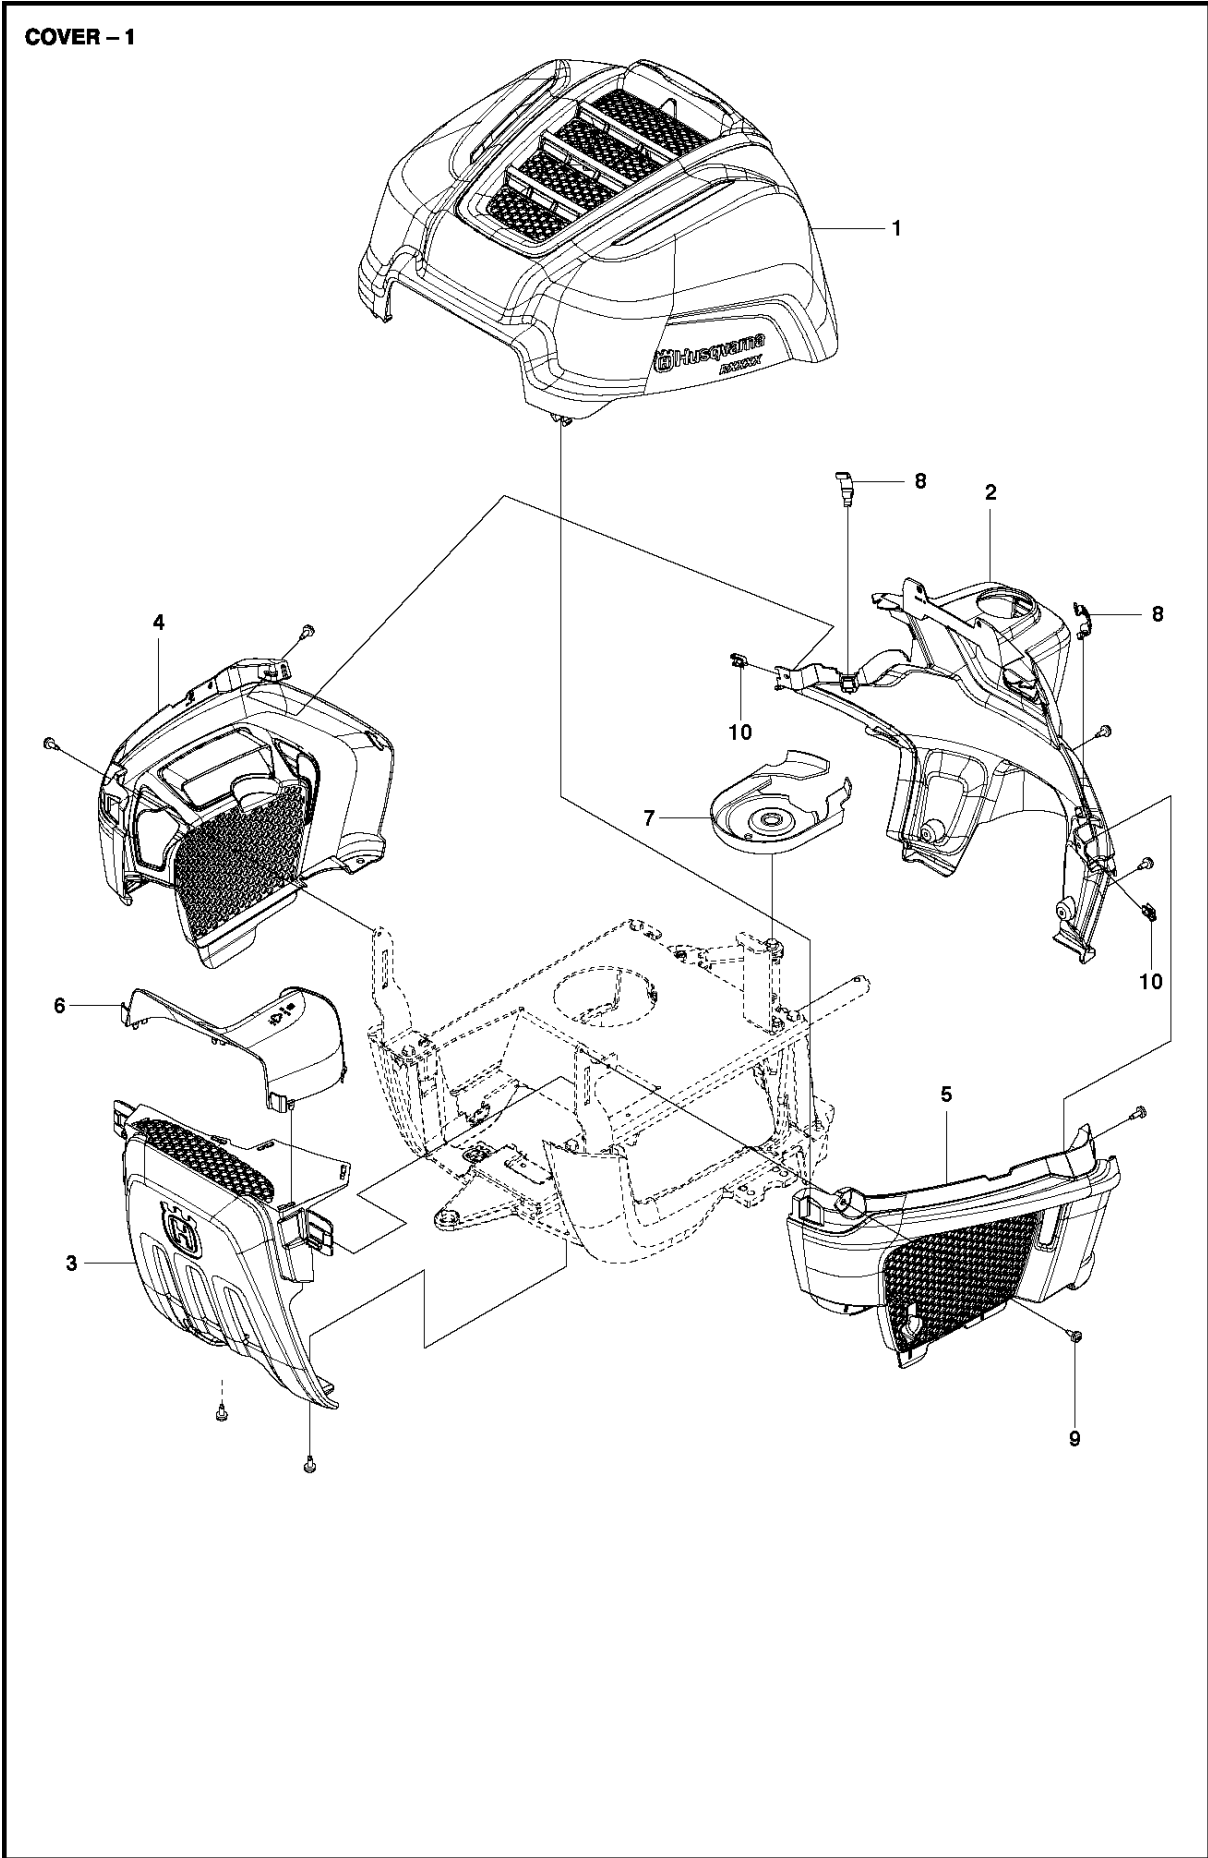

SPARE PARTS LIST

RIDERS

R115 B, 967149601, 967181601, 2013-01

SEAT

R115 B, 967149601, 967181601, 2013-01

Ref	Part No	Description	Remark	QTY KIT
1	525 81 48-01	SEAT		1
2	581 04 15-01	SEAT BRACKET		1
3	506 59 74-01	SCREW EHHFM		2
4	506 91 53-01	COMPRESSION SPRING		1
5	734 11 74-41	WASHER		1
6	725 24 93-71	SCREW EHHM		1
7	735 21 64-00	LOCKWASHER		4
8	506 57 01-03	SCREW EHHFM		4

COVER

R115 B, 967149601, 967181601, 2013-01

Ref	Part No	Description	Remark	QTY KIT
1	580 27 62-02	COVER		1
2	580 27 49-01	COVER		1
3	580 27 54-01	COVER		1
4	580 27 51-01	COVER		1
5	580 27 52-01	COVER		1
6	580 82 18-01	AIR CONDUCTOR		1
7	522 50 81-01	COVER		1
8	503 89 47-03	SNAP LOCKING		2
9	544 40 05-01	SCREW		8
10	535 42 91-01	SPRING NUT		2

COVER

R115 B, 967149601, 967181601, 2013-01

Ref	Part No	Description	Remark	QTY KIT
1	575 83 92-01	COVER		1
2	525 47 78-01	BATTERY BOX		1
3	521 88 91-01	FOOT PLATE		1
4	521 88 92-01	FOOT PLATE		1
5	522 60 18-01	COVER		1
6	521 89 07-01	COVER		1
7	521 88 93-01	CONTROL PANEL		1
8	522 60 19-01	COVER		1
9	522 60 20-01	COVER		1
10	525 47 79-01	COVER		1
11	525 39 61-01	COVER		1
12	574 60 08-01	SPRINT		1
13	535 42 91-01	SPRING NUT		2
14	544 40 05-01	SCREW		20
15	575 75 14-01	COVER		1