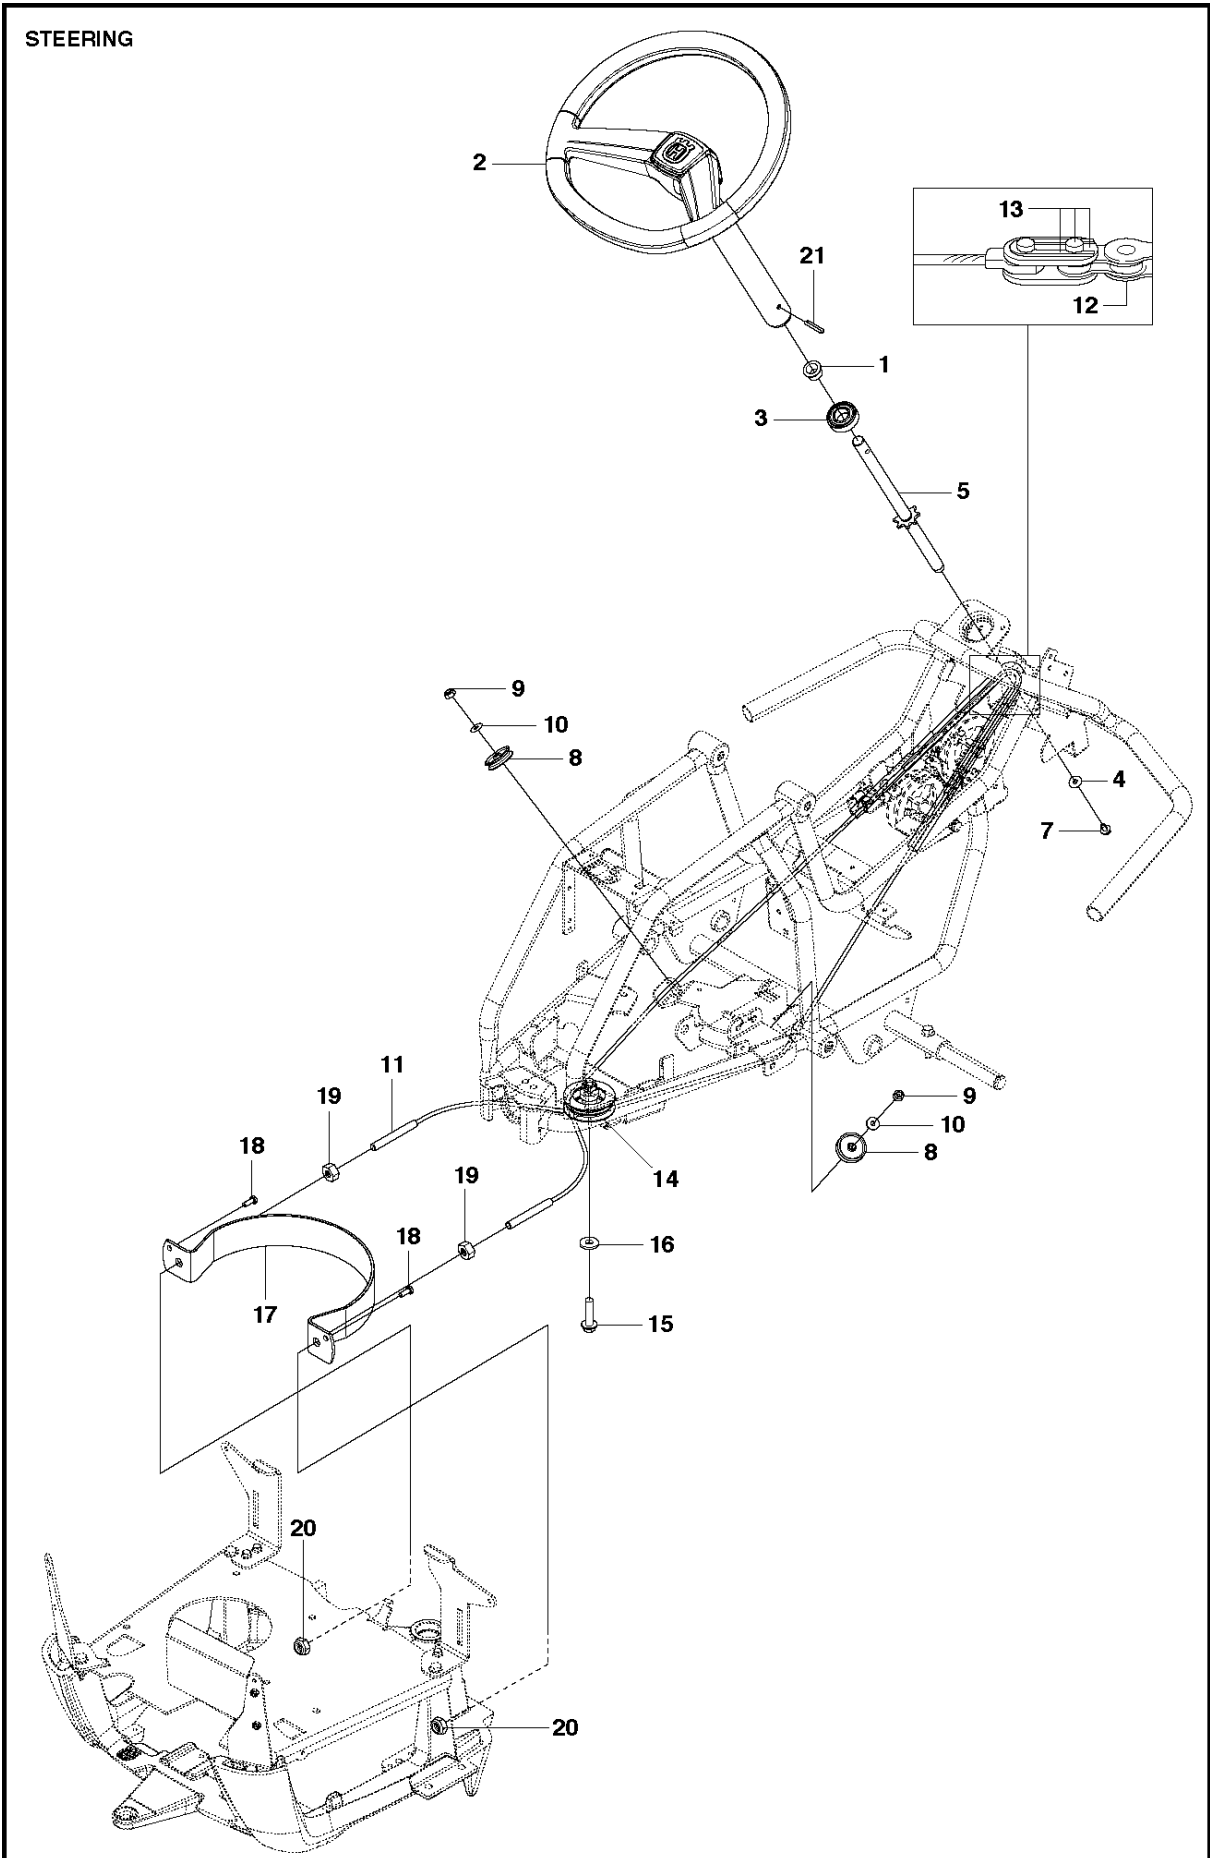

STEERING

R115 B, 967149601, 967181601, 2013-01

Ref	Part No	Description	Remark	QTY KIT
1	506 88 78-01	SPACER		1
2	581 19 37-01	STEERING SYSTEM		1
3	738 21 04-04	BALL BEARING		1
4	734 11 54-41	WASHER		1
5	575 63 24-01	STEERING ROD		1
7	535 47 52-12	SCREW EHHFM		1
8	581 15 82-01	PULLEY		2
9	732 21 18-01	LOCK NUT		2
10	734 11 64-01	WASHER		2
11	577 19 99-01	WIRE ASSY		2
12	506 55 46-01	CHAIN		1
13	506 55 47-01	LINKAGE		2
14	576 49 25-02	PULLEY		1
15	506 67 54-02	SCREW EHHFM		1
16	734 11 74-41	WASHER		1
17	525 40 43-01	GUIDE RAIL		1
18	725 23 68-61	SCREW EHHFT		2
19	731 23 20-51	HEXAGON NUT		2
20	732 21 20-51	NUT		2
21	721 43 47-01	SPRING PIN		1