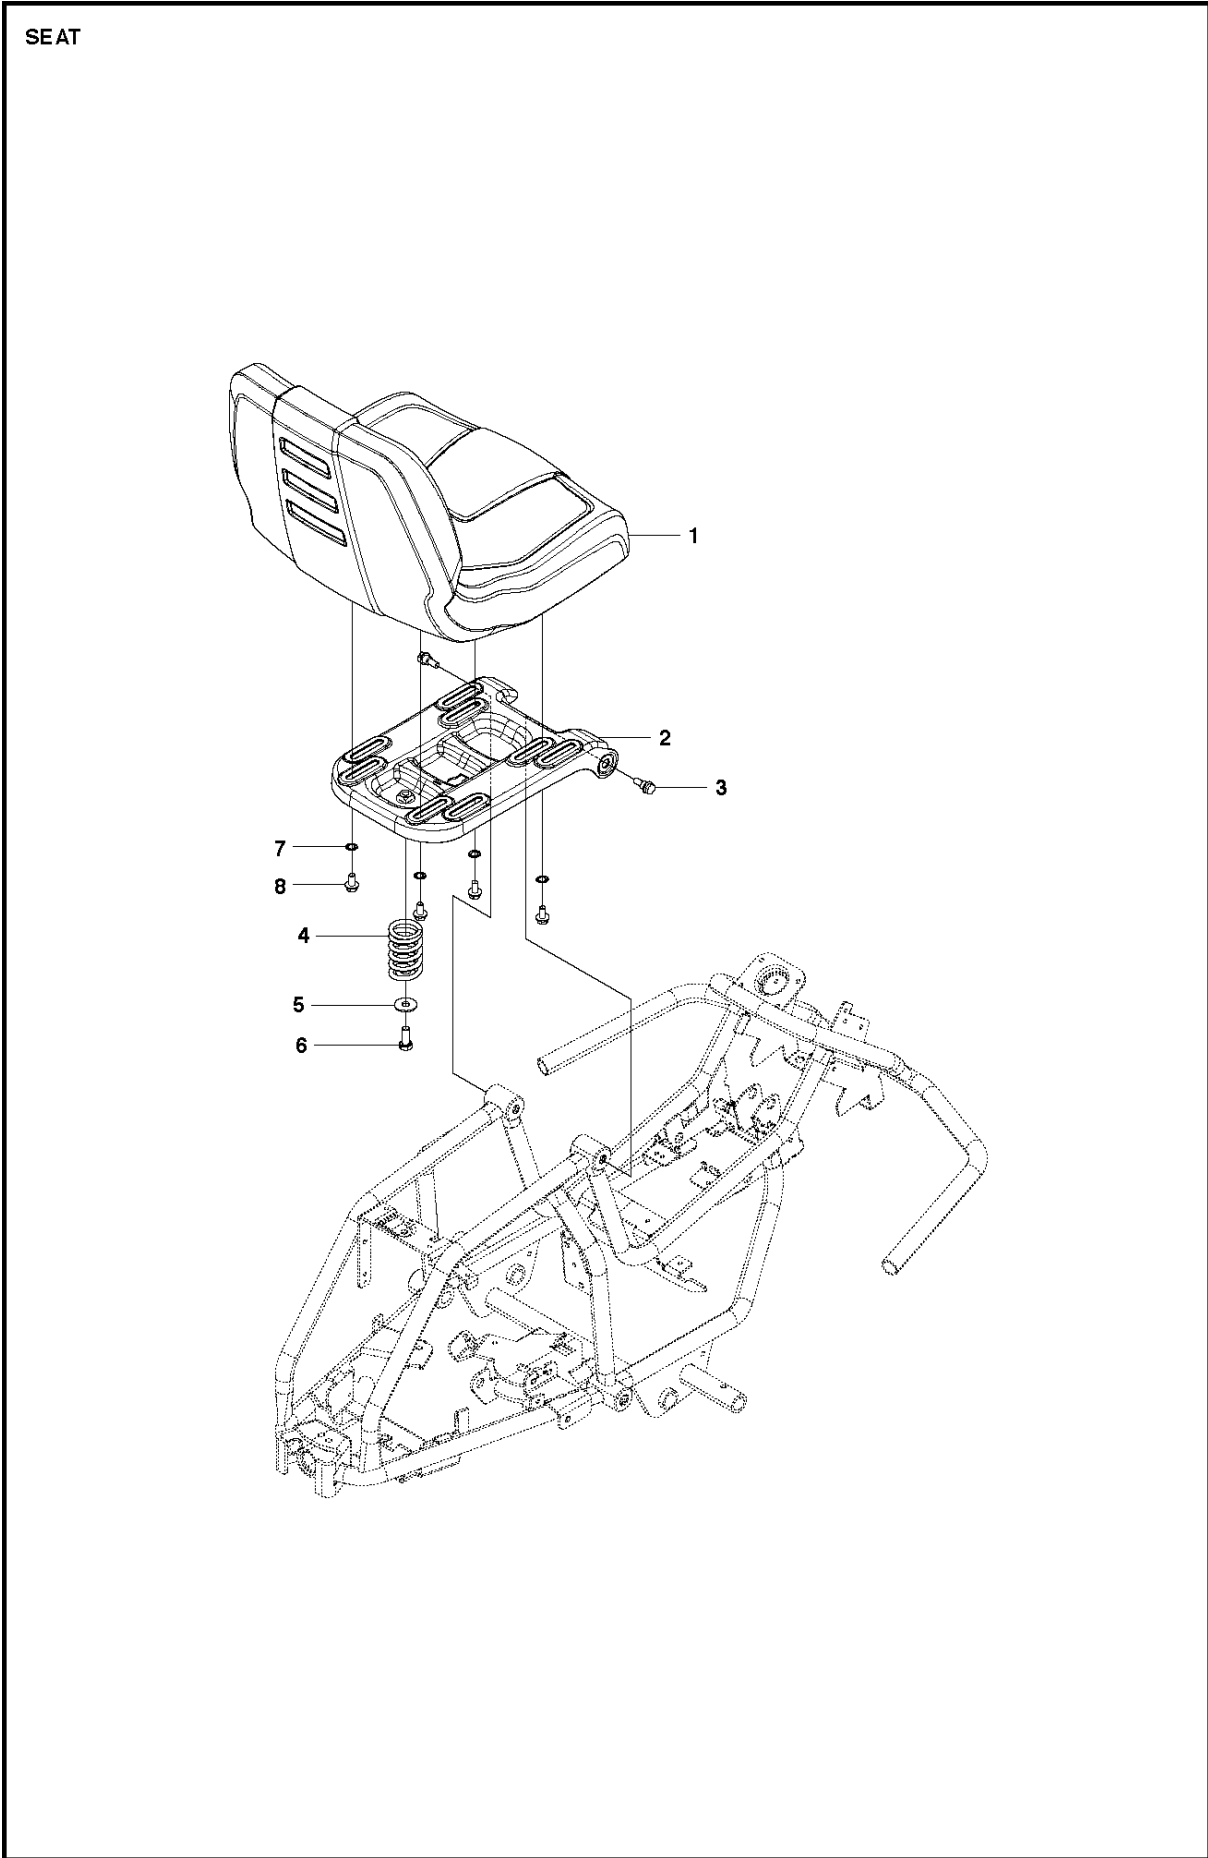

SPARE PARTS LIST

RIDERS

R115 B, 967149601, 967181601, 2013-01

SEAT

R115 B, 967149601, 967181601, 2013-01

Ref	Part No	Description	Remark	QTY KIT
1	525 81 48-01	SEAT		1
2	581 04 15-01	SEAT BRACKET		1
3	506 59 74-01	SCREW EHHFM		2
4	506 91 53-01	COMPRESSION SPRING		1
5	734 11 74-41	WASHER		1
6	725 24 93-71	SCREW EHHM		1
7	735 21 64-00	LOCKWASHER		4
8	506 57 01-03	SCREW EHHFM		4

COVER

R115 B, 967149601, 967181601, 2013-01

Ref	Part No	Description	Remark	QTY KIT
1	580 27 62-02	COVER		1
2	580 27 49-01	COVER		1
3	580 27 54-01	COVER		1
4	580 27 51-01	COVER		1
5	580 27 52-01	COVER		1
6	580 82 18-01	AIR CONDUCTOR		1
7	522 50 81-01	COVER		1
8	503 89 47-03	SNAP LOCKING		2
9	544 40 05-01	SCREW		8
10	535 42 91-01	SPRING NUT		2

COVER

R115 B, 967149601, 967181601, 2013-01

Ref	Part No	Description	Remark	QTY KIT
1	575 83 92-01	COVER		1
2	525 47 78-01	BATTERY BOX		1
3	521 88 91-01	FOOT PLATE		1
4	521 88 92-01	FOOT PLATE		1
5	522 60 18-01	COVER		1
6	521 89 07-01	COVER		1
7	521 88 93-01	CONTROL PANEL		1
8	522 60 19-01	COVER		1
9	522 60 20-01	COVER		1
10	525 47 79-01	COVER		1
11	525 39 61-01	COVER		1
12	574 60 08-01	SPRINT		1
13	535 42 91-01	SPRING NUT		2
14	544 40 05-01	SCREW		20
15	575 75 14-01	COVER		1