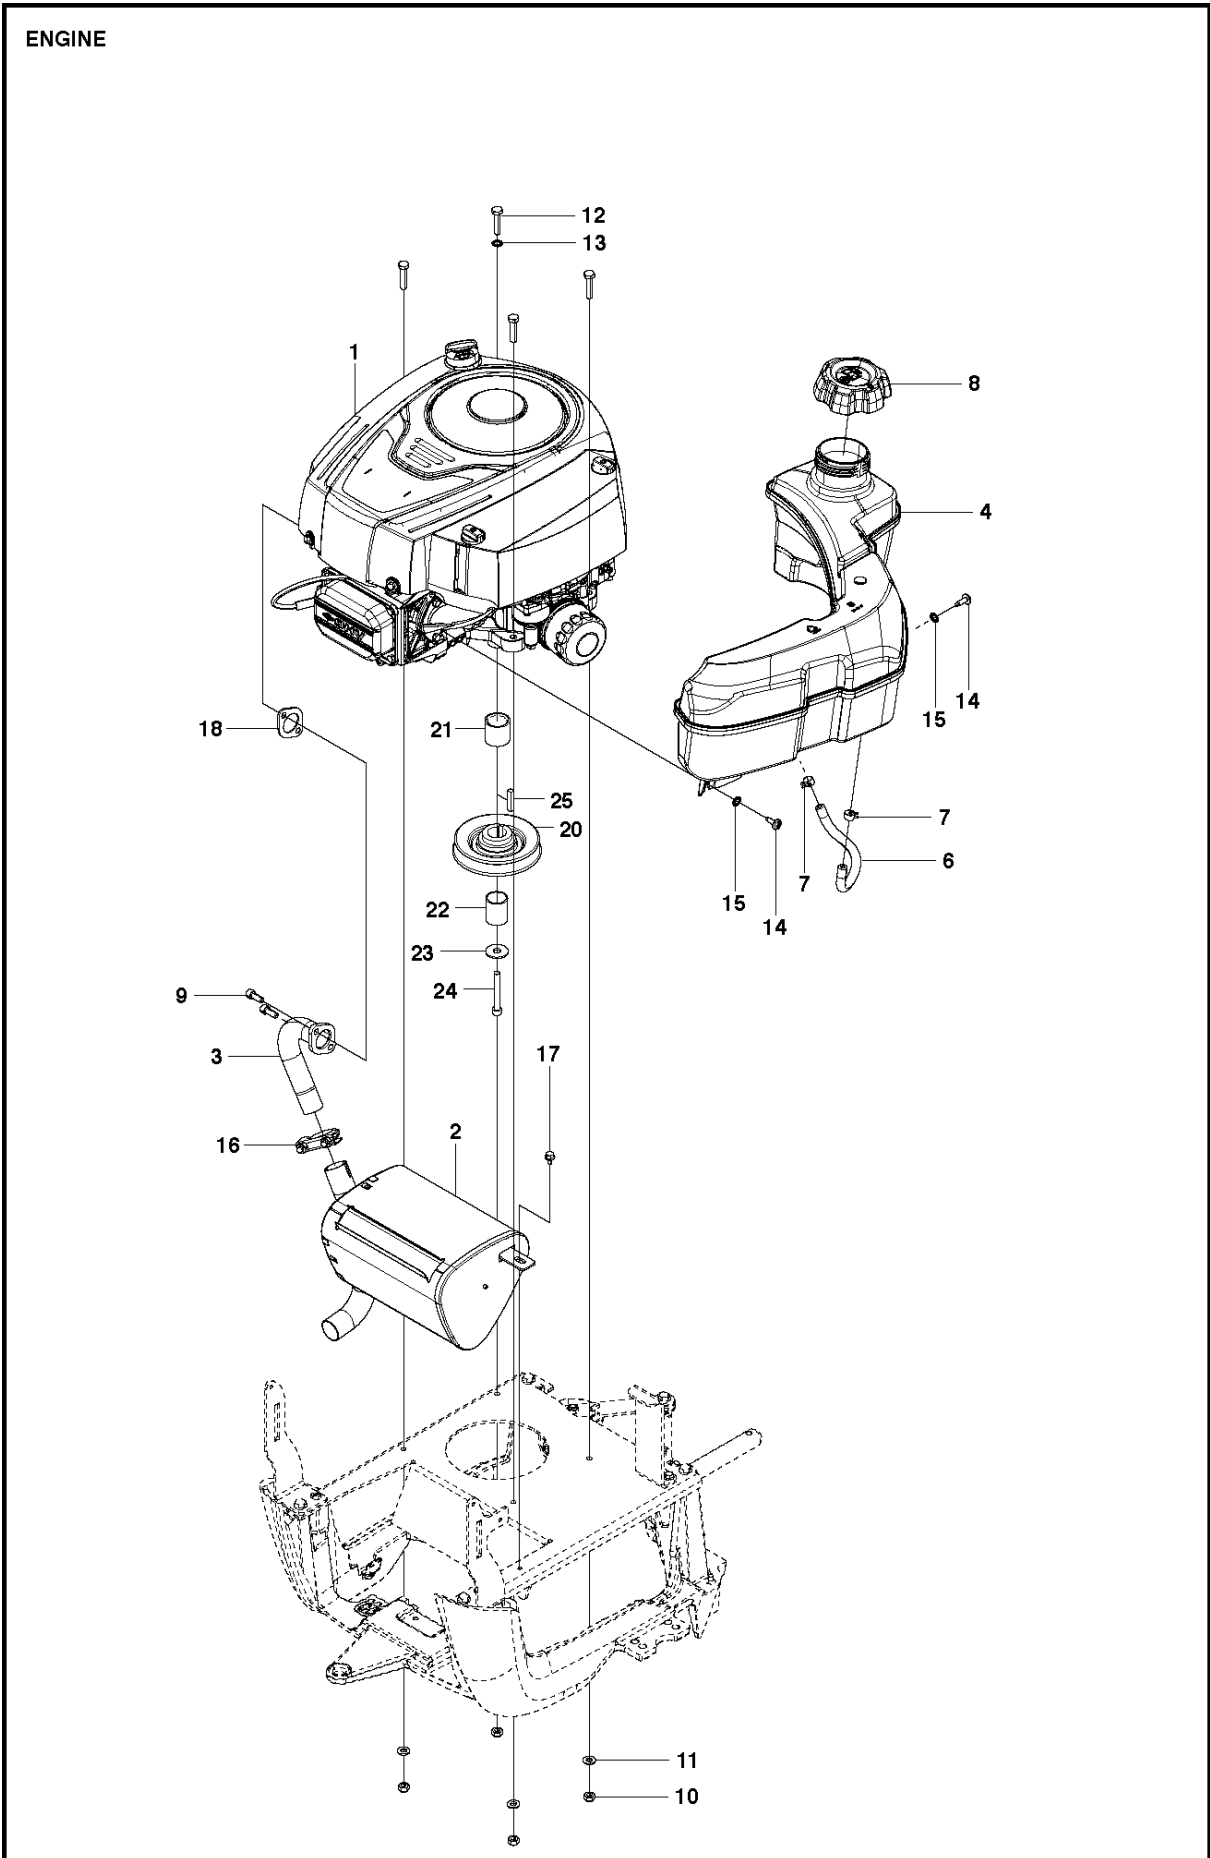

COVER

R115 B, 967149601, 967181601, 2013-01

Ref	Part No	Description	Remark	QTY KIT
1	575 83 92-01	COVER		1
2	525 47 78-01	BATTERY BOX		1
3	521 88 91-01	FOOT PLATE		1
4	521 88 92-01	FOOT PLATE		1
5	522 60 18-01	COVER		1
6	521 89 07-01	COVER		1
7	521 88 93-01	CONTROL PANEL		1
8	522 60 19-01	COVER		1
9	522 60 20-01	COVER		1
10	525 47 79-01	COVER		1
11	525 39 61-01	COVER		1
12	574 60 08-01	SPRINT		1
13	535 42 91-01	SPRING NUT		2
14	544 40 05-01	SCREW		20
15	575 75 14-01	COVER		1

TRANSMISSION

R115 B, 967149601, 967181601, 2013-01

Ref	Part No	Description	Remark	QTY	KIT
1	580 37 84-01	TRANSMISSION		1	
2	580 27 90-01	BELT TENSIONER ASSY		1	
3	580 27 87-01	BELT TENSIONER ASSY		1	
4	589 56 31-01	BELT		1	
5	580 28 04-01	BELT		1	
6	580 27 78-01	LINK ARM		1	
7	580 37 49-01	ARM		1	
8	580 29 11-01	ROD		1	
9	580 29 12-01	BRACKET		1	
10	725 24 59-51	SCREW EHHM		1	
11	581 73 85-01	PULLEY		1	
12	732 21 18-01	LOCK NUT		5	2, 3, 19
13	581 74 02-01	PULLEY		1	
14	506 94 69-01	BELT TENS WHEEL ASSY		1	
15	577 41 85-01	BRACKET		1	
16	734 11 64-01	WASHER		4	
17	506 59 74-01	SCREW EHHFM		1	
18	735 31 10-20	E-CLIP		2	
19	522 60 33-01	BELT TENSIONER		1	
20	574 87 41-01	WASHER		1	
21	581 76 52-01	WASHER		1	
22	506 57 01-04	SCREW EHHFM		1	
23	574 25 98-01	SHAFT		1	
24	506 50 48-05	WASHER		2	
25	506 67 54-02	SCREW EHHFM		1	
26	734 11 74-41	WASHER		1	
27	725 64 53-01	SCREW IHCSFM		1	
28	735 31 22-00	CIRCLIP		2	
29	734 11 64-41	WASHER		4	
30	581 73 94-01	BRAKE ASSY		1	
31	575 92 89-01	SPRING		1	
32	581 75 99-01	BELT		1	
33	506 57 01-07	SCREW EHHFM		1	
34	574 50 61-01	SPRING		2	
35	725 24 69-51	SCREW EHHM		4	
36	575 56 72-02	SPRING		1	
38	539 91 90-78	PULLEY		3	2, 3, 19
39	725 24 59-51	SCREW EHHM		3	2, 3, 19
41	735 58 52-01	WASHER		2	
42	738 21 04-04	BALL BEARING		4	
44	522 60 29-01	BELT TENSIONER		1	
50	589 53 31-01	BELT		1	
51	581 74 66-01	BRACKET		1	
53	577 21 65-01	SCREW		1	
52	506 83 36-01	BRAKE LINING		1	30
54	506 57 01-05	SCREW EHHFM		1	