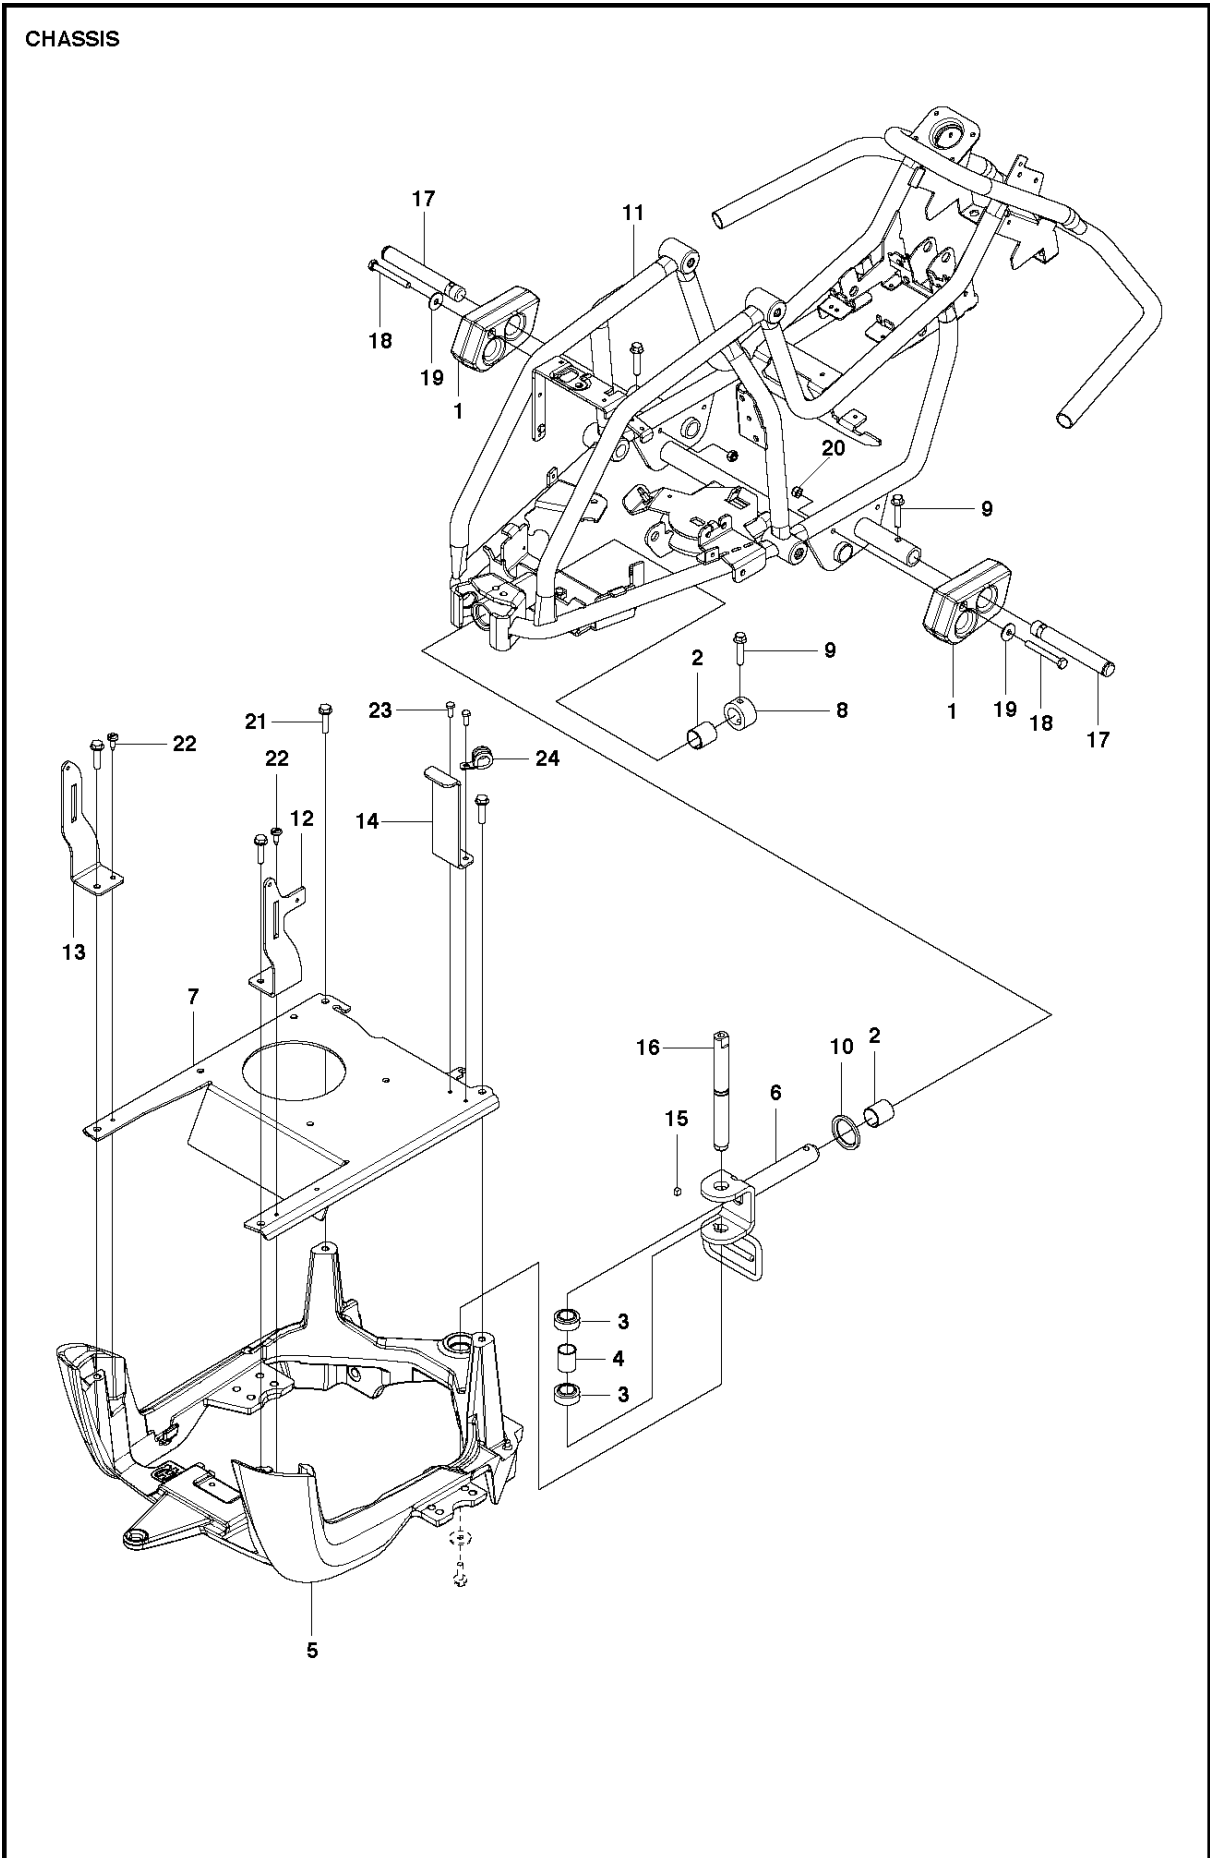

SPARE PARTS LIST

RIDERS

R115 B, 967149601, 967181601, 2013-01

SEAT

R115 B, 967149601, 967181601, 2013-01

Ref	Part No	Description	Remark	QTY KIT
1	525 81 48-01	SEAT		1
2	581 04 15-01	SEAT BRACKET		1
3	506 59 74-01	SCREW EHHFM		2
4	506 91 53-01	COMPRESSION SPRING		1
5	734 11 74-41	WASHER		1
6	725 24 93-71	SCREW EHHM		1
7	735 21 64-00	LOCKWASHER		4
8	506 57 01-03	SCREW EHHFM		4

COVER

R115 B, 967149601, 967181601, 2013-01

Ref	Part No	Description	Remark	QTY KIT
1	580 27 62-02	COVER		1
2	580 27 49-01	COVER		1
3	580 27 54-01	COVER		1
4	580 27 51-01	COVER		1
5	580 27 52-01	COVER		1
6	580 82 18-01	AIR CONDUCTOR		1
7	522 50 81-01	COVER		1
8	503 89 47-03	SNAP LOCKING		2
9	544 40 05-01	SCREW		8
10	535 42 91-01	SPRING NUT		2

COVER

R115 B, 967149601, 967181601, 2013-01

Ref	Part No	Description	Remark	QTY KIT
1	575 83 92-01	COVER		1
2	525 47 78-01	BATTERY BOX		1
3	521 88 91-01	FOOT PLATE		1
4	521 88 92-01	FOOT PLATE		1
5	522 60 18-01	COVER		1
6	521 89 07-01	COVER		1
7	521 88 93-01	CONTROL PANEL		1
8	522 60 19-01	COVER		1
9	522 60 20-01	COVER		1
10	525 47 79-01	COVER		1
11	525 39 61-01	COVER		1
12	574 60 08-01	SPRINT		1
13	535 42 91-01	SPRING NUT		2
14	544 40 05-01	SCREW		20
15	575 75 14-01	COVER		1