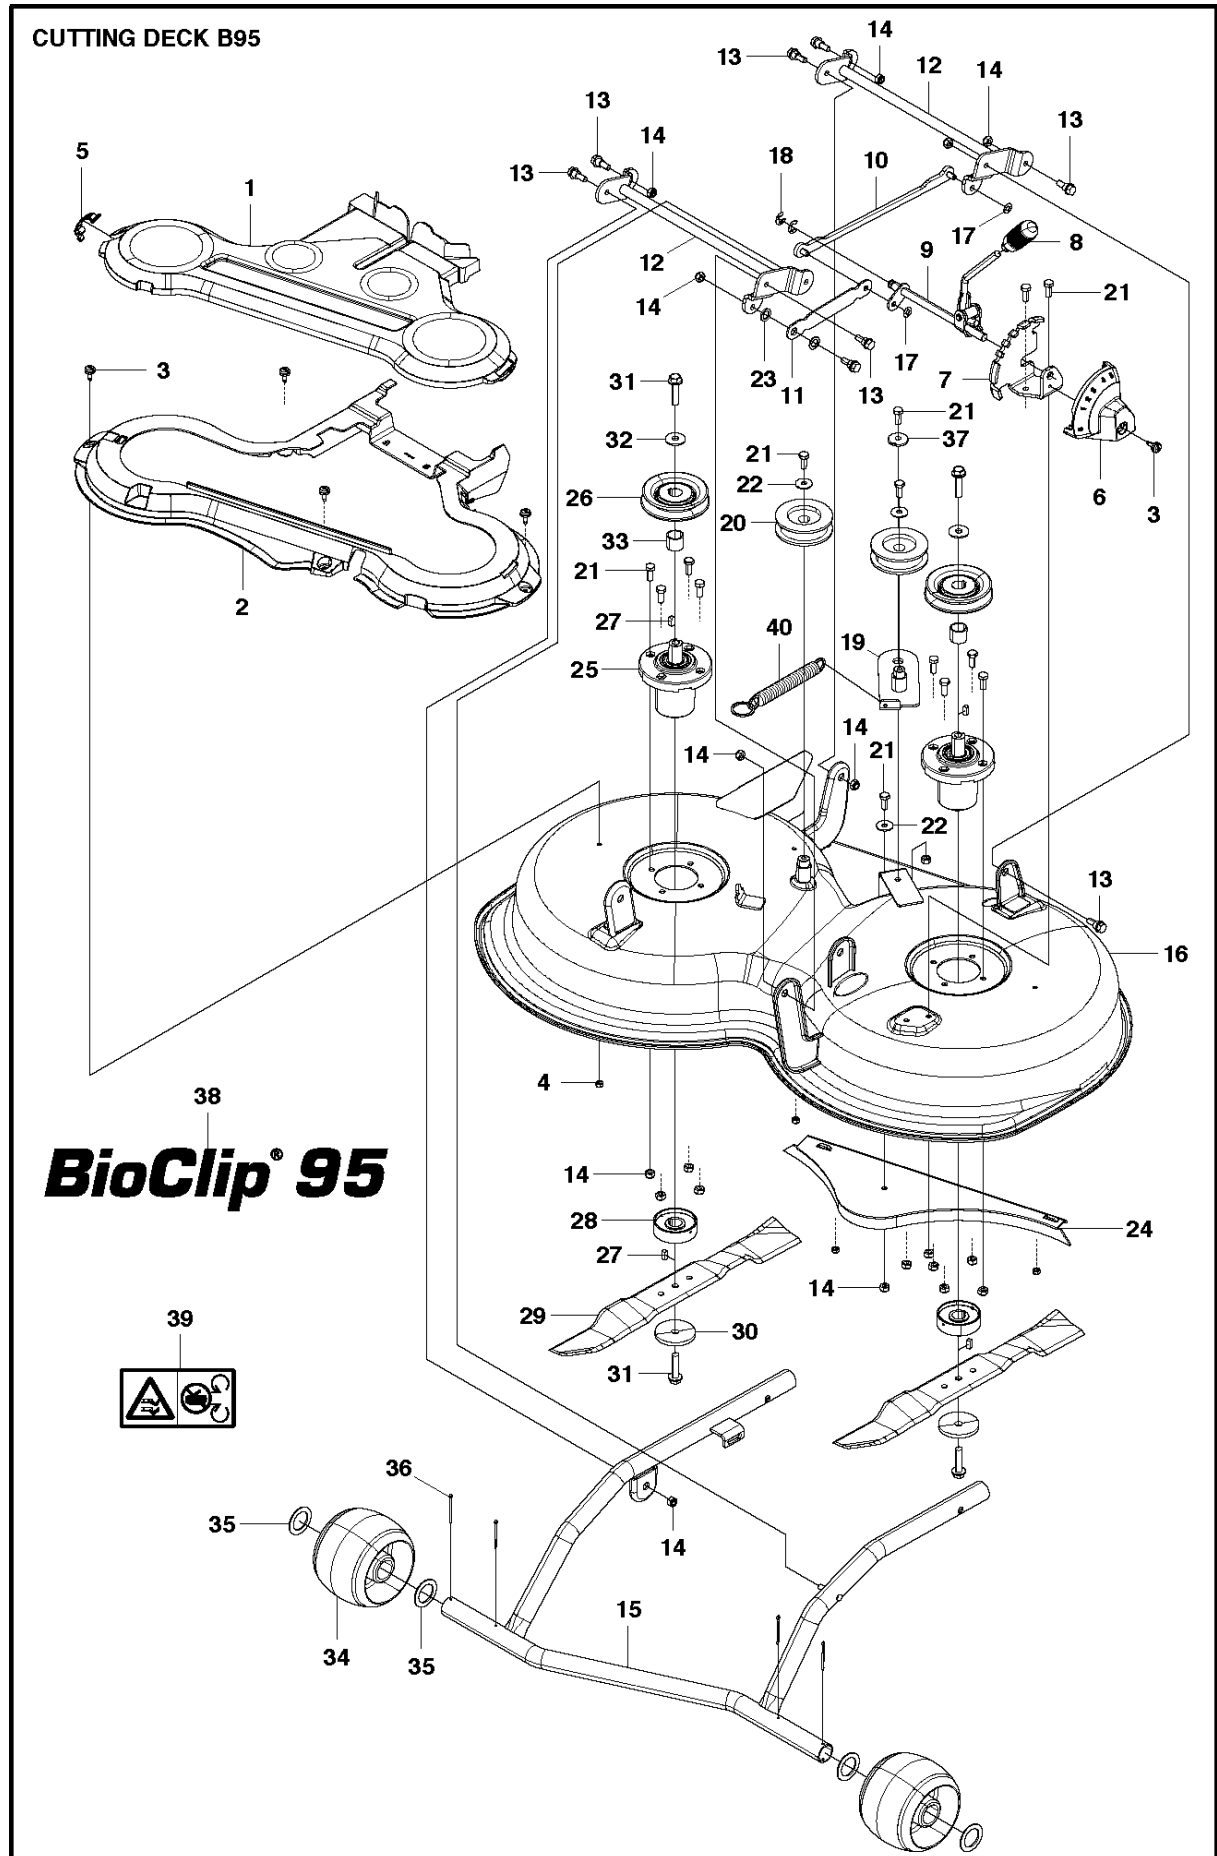

94CM CUTTING DECK

R115 B, 967149601, 967181601, 2013-01

Ref	Part No	Description	Remark	QTY KIT
1	580 52 65-01	COVER		1
2	580 52 64-01	COVER		1
3	544 40 05-01	SCREW		5
4	732 21 16-01	LOCK NUT	M6-8.8 LOCK	4
5	503 89 47-01	SNAP LOCKING		1
6	573 97 18-01	COVER		1
7	522 52 32-01	BRACKET		1
8	574 32 88-01	HANDLE		1
9	575 80 21-01	LEVER ASSY		1
10	581 19 60-01	LIFTING ARM		1
11	581 05 26-01	ARM		1
12	522 45 09-01	CROSS BAR		2
13	506 59 74-01	SCREW EHHFM		8
14	732 21 18-01	LOCK NUT	M8-8.8 LOCK	20
15	580 39 64-01	EQUIPMENT FRAME		1
16	580 39 01-01	CUTTING DECK		1
17	735 58 52-01	WASHER		2
18	735 31 15-20	E-CLIP		2
19	580 39 69-01	BELT TENSIONER		1
20	506 79 32-02	BELT TENSIONER WHEEL		2
21	725 24 51-71	SCREW EHHM	M8X20	14
22	734 11 64-41	WASHER		3
23	734 11 77-71	WASHER		2
24	580 39 71-01	PLUG		1
25	573 96 86-01	BEARING HOUSING ASSY		2
26	506 92 21-01	PULLEY		2
27	506 53 35-01	PARALLEL KEY		4
28	573 96 61-01	ADAPTER		2
29	580 39 74-01	BLADE	LENGTH 471.2	2
30	506 79 23-03	KNIFE PLATE		2
31	506 67 54-02	SCREW EHHFM		4
32	734 11 74-41	WASHER		2
33	580 39 75-01	DISTANCE		2
34	522 73 59-01	WHEEL		2
35	574 26 45-01	WASHER		4
36	721 61 87-01	SPLIT PIN		4
37	506 91 87-02	WASHER		1
38	574 84 97-02	DECAL		1
39	574 51 00-01	DECAL		2
40	584 29 88-01	SPRING		1