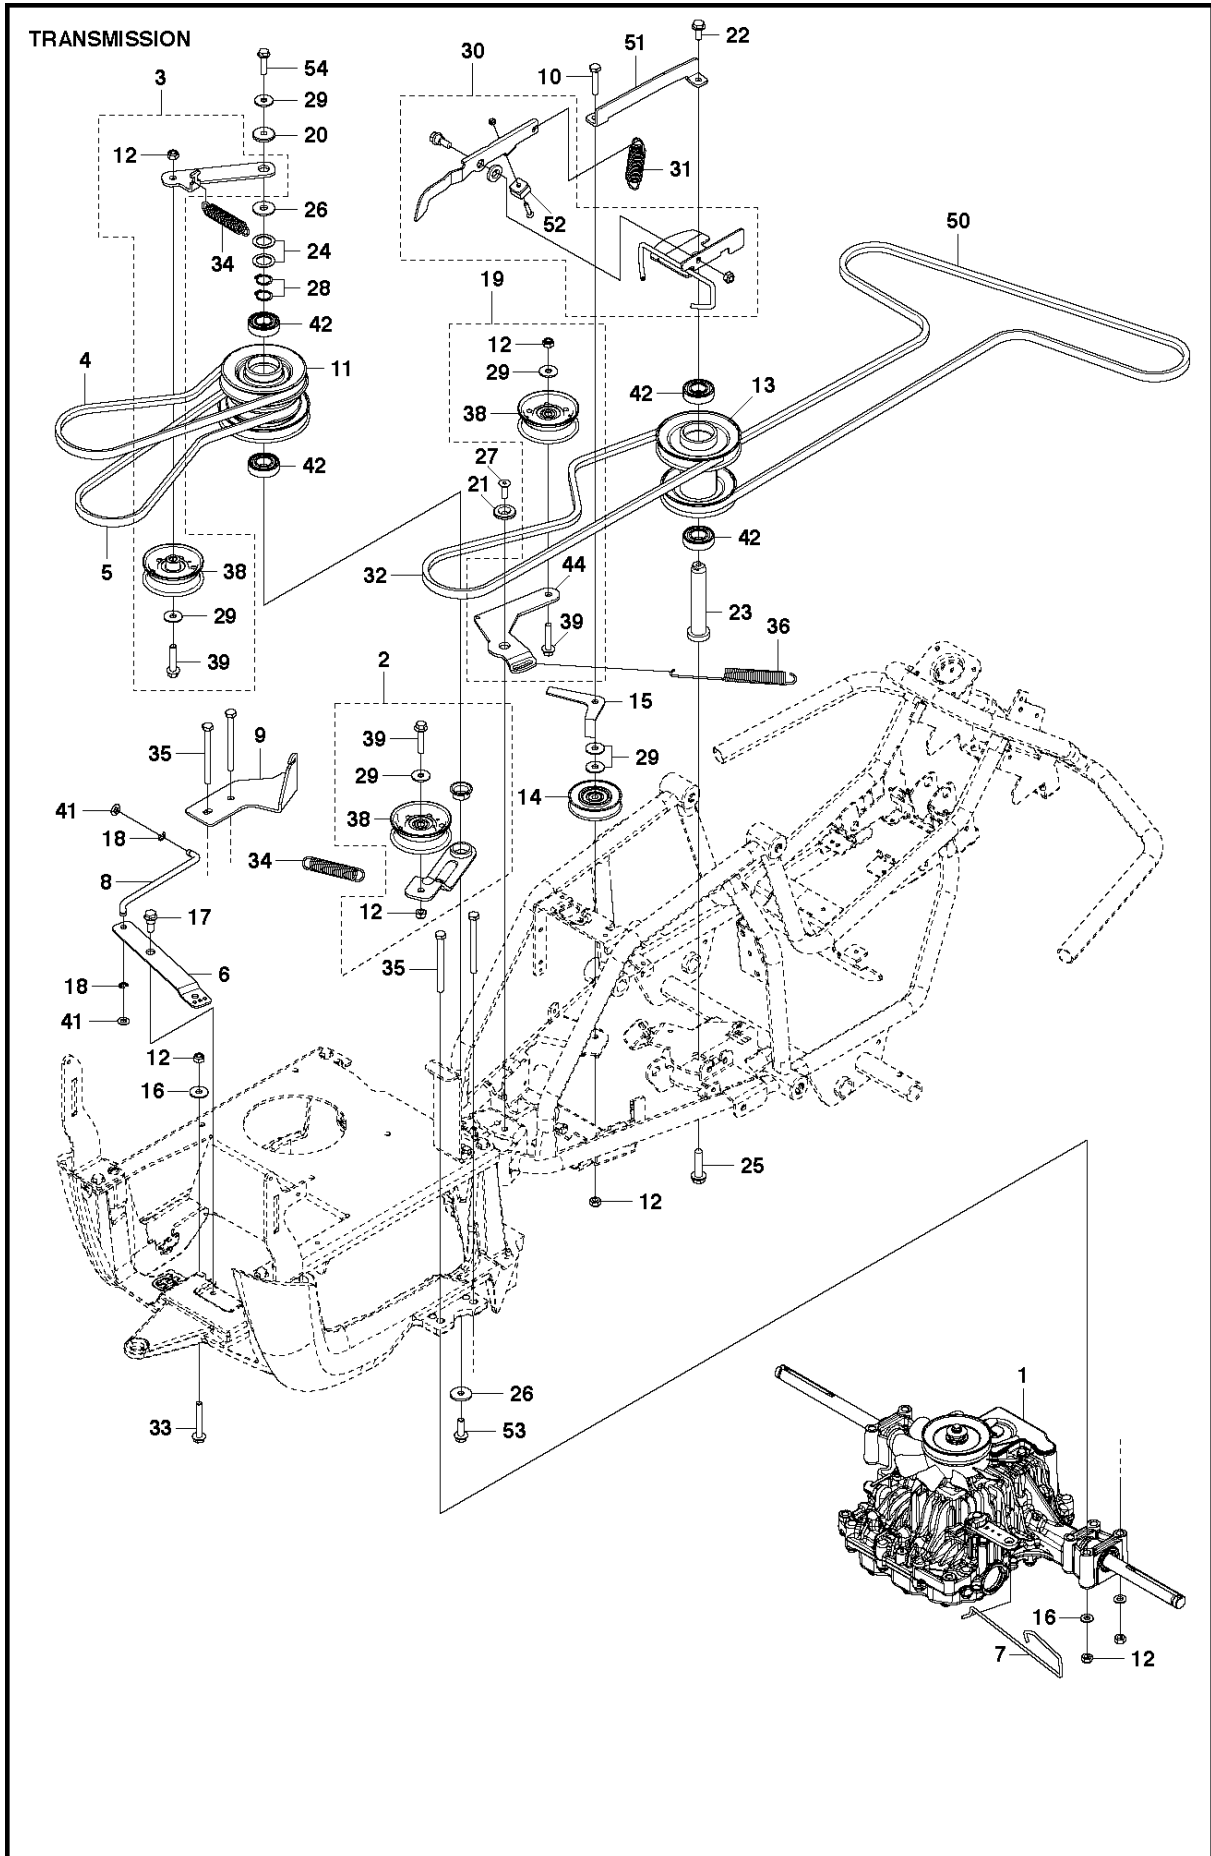

TRANSMISSION

R115 B, 967149601, 967181601, 2013-01

Ref	Part No	Description	Remark	QTY	KIT
1	580 37 84-01	TRANSMISSION		1	
2	580 27 90-01	BELT TENSIONER ASSY		1	
3	580 27 87-01	BELT TENSIONER ASSY		1	
4	589 56 31-01	BELT		1	
5	580 28 04-01	BELT		1	
6	580 27 78-01	LINK ARM		1	
7	580 37 49-01	ARM		1	
8	580 29 11-01	ROD		1	
9	580 29 12-01	BRACKET		1	
10	725 24 59-51	SCREW EHHM		1	
11	581 73 85-01	PULLEY		1	
12	732 21 18-01	LOCK NUT		5	2, 3, 19
13	581 74 02-01	PULLEY		1	
14	506 94 69-01	BELT TENS WHEEL ASSY		1	
15	577 41 85-01	BRACKET		1	
16	734 11 64-01	WASHER		4	
17	506 59 74-01	SCREW EHHFM		1	
18	735 31 10-20	E-CLIP		2	
19	522 60 33-01	BELT TENSIONER		1	
20	574 87 41-01	WASHER		1	
21	581 76 52-01	WASHER		1	
22	506 57 01-04	SCREW EHHFM		1	
23	574 25 98-01	SHAFT		1	
24	506 50 48-05	WASHER		2	
25	506 67 54-02	SCREW EHHFM		1	
26	734 11 74-41	WASHER		1	
27	725 64 53-01	SCREW IHCSFM		1	
28	735 31 22-00	CIRCLIP		2	
29	734 11 64-41	WASHER		4	
30	581 73 94-01	BRAKE ASSY		1	
31	575 92 89-01	SPRING		1	
32	581 75 99-01	BELT		1	
33	506 57 01-07	SCREW EHHFM		1	
34	574 50 61-01	SPRING		2	
35	725 24 69-51	SCREW EHHM		4	
36	575 56 72-02	SPRING		1	
38	539 91 90-78	PULLEY		3	2, 3, 19
39	725 24 59-51	SCREW EHHM		3	2, 3, 19
41	735 58 52-01	WASHER		2	
42	738 21 04-04	BALL BEARING		4	
44	522 60 29-01	BELT TENSIONER		1	
50	589 53 31-01	BELT		1	
51	581 74 66-01	BRACKET		1	
53	577 21 65-01	SCREW		1	
52	506 83 36-01	BRAKE LINING		1	30
54	506 57 01-05	SCREW EHHFM		1