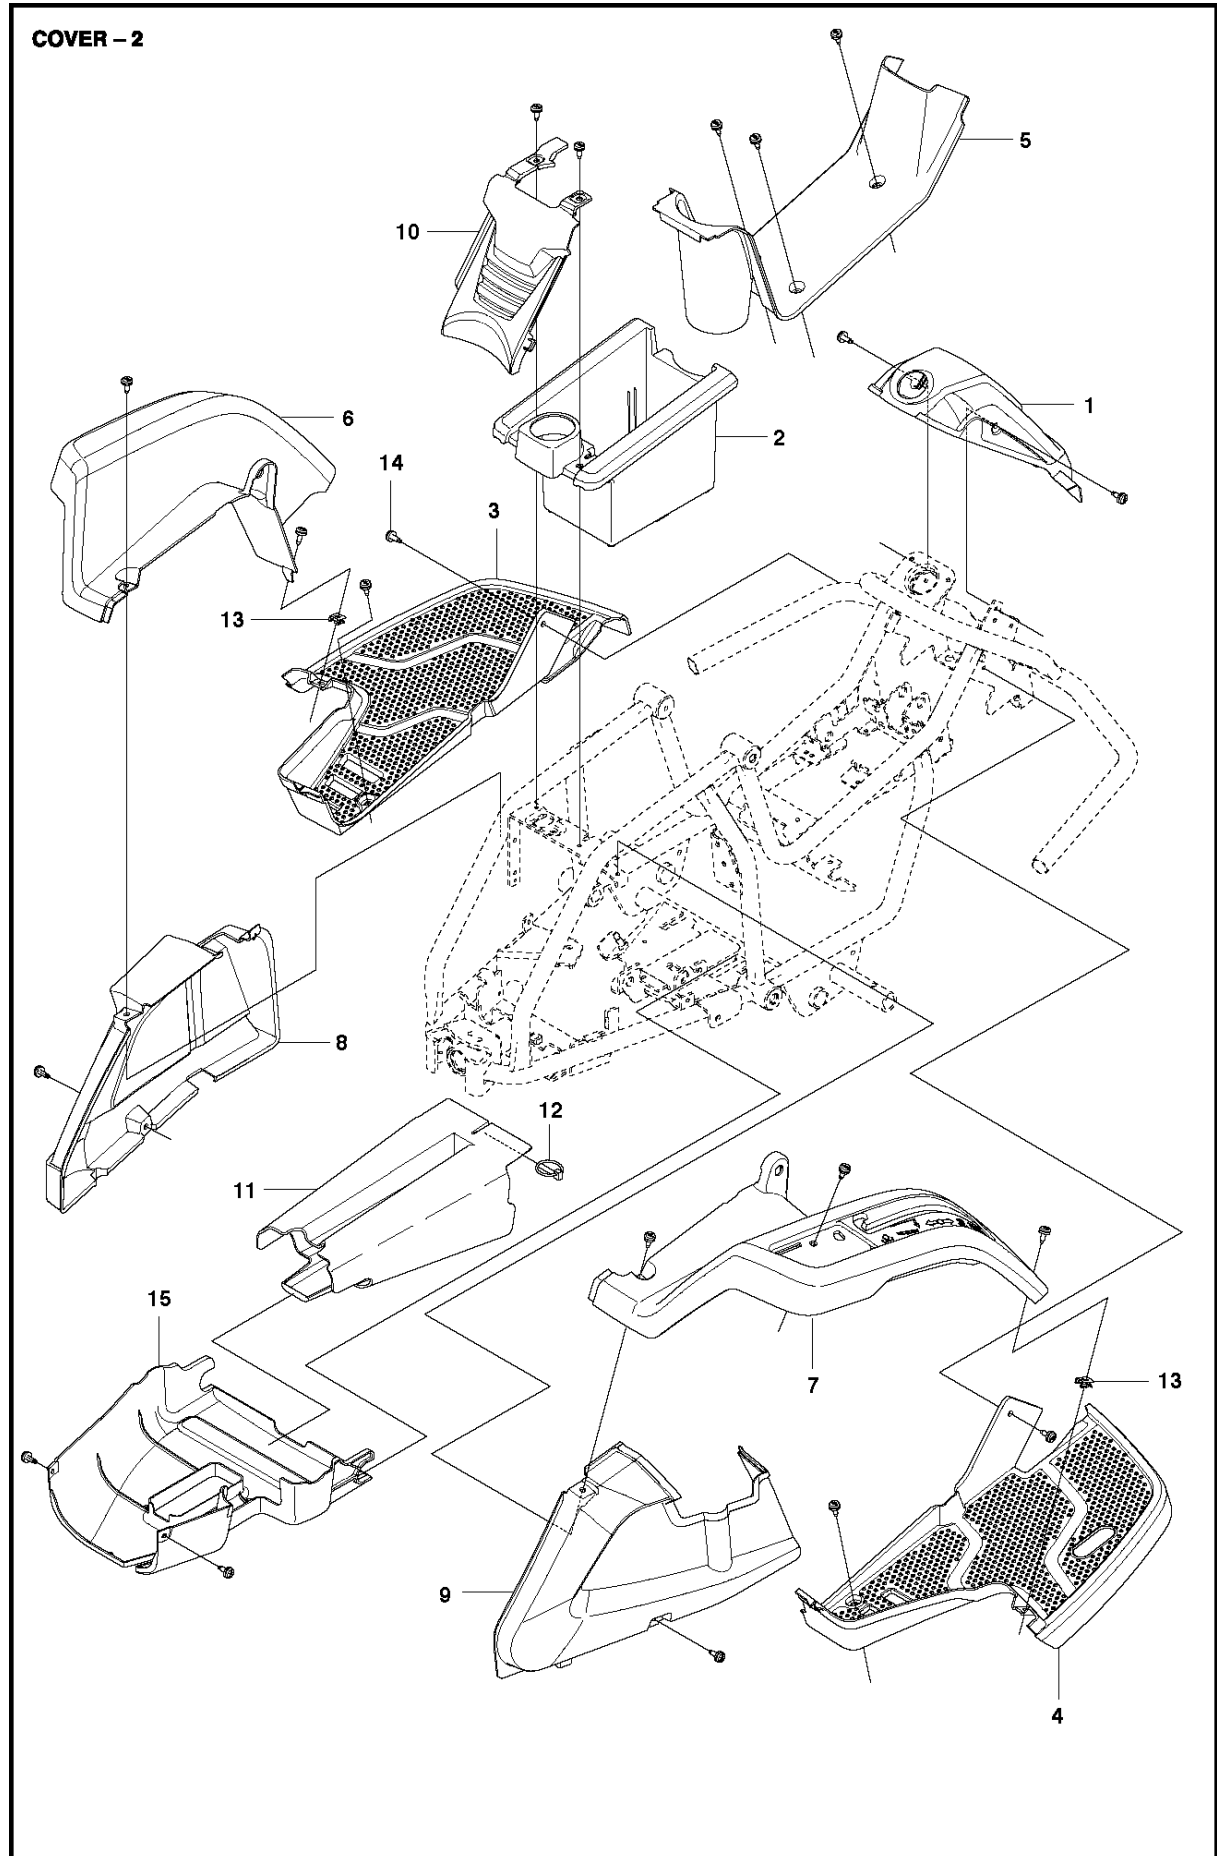

SPARE PARTS LIST

RIDERS

R115 B, 967149601, 967181601, 2013-01

SEAT

R115 B, 967149601, 967181601, 2013-01

Ref	Part No	Description	Remark	QTY KIT
1	525 81 48-01	SEAT		1
2	581 04 15-01	SEAT BRACKET		1
3	506 59 74-01	SCREW EHHFM		2
4	506 91 53-01	COMPRESSION SPRING		1
5	734 11 74-41	WASHER		1
6	725 24 93-71	SCREW EHHM		1
7	735 21 64-00	LOCKWASHER		4
8	506 57 01-03	SCREW EHHFM		4

COVER

R115 B, 967149601, 967181601, 2013-01

Ref	Part No	Description	Remark	QTY KIT
1	580 27 62-02	COVER		1
2	580 27 49-01	COVER		1
3	580 27 54-01	COVER		1
4	580 27 51-01	COVER		1
5	580 27 52-01	COVER		1
6	580 82 18-01	AIR CONDUCTOR		1
7	522 50 81-01	COVER		1
8	503 89 47-03	SNAP LOCKING		2
9	544 40 05-01	SCREW		8
10	535 42 91-01	SPRING NUT		2

COVER

R115 B, 967149601, 967181601, 2013-01

Ref	Part No	Description	Remark	QTY KIT
1	575 83 92-01	COVER		1
2	525 47 78-01	BATTERY BOX		1
3	521 88 91-01	FOOT PLATE		1
4	521 88 92-01	FOOT PLATE		1
5	522 60 18-01	COVER		1
6	521 89 07-01	COVER		1
7	521 88 93-01	CONTROL PANEL		1
8	522 60 19-01	COVER		1
9	522 60 20-01	COVER		1
10	525 47 79-01	COVER		1
11	525 39 61-01	COVER		1
12	574 60 08-01	SPRINT		1
13	535 42 91-01	SPRING NUT		2
14	544 40 05-01	SCREW		20
15	575 75 14-01	COVER		1