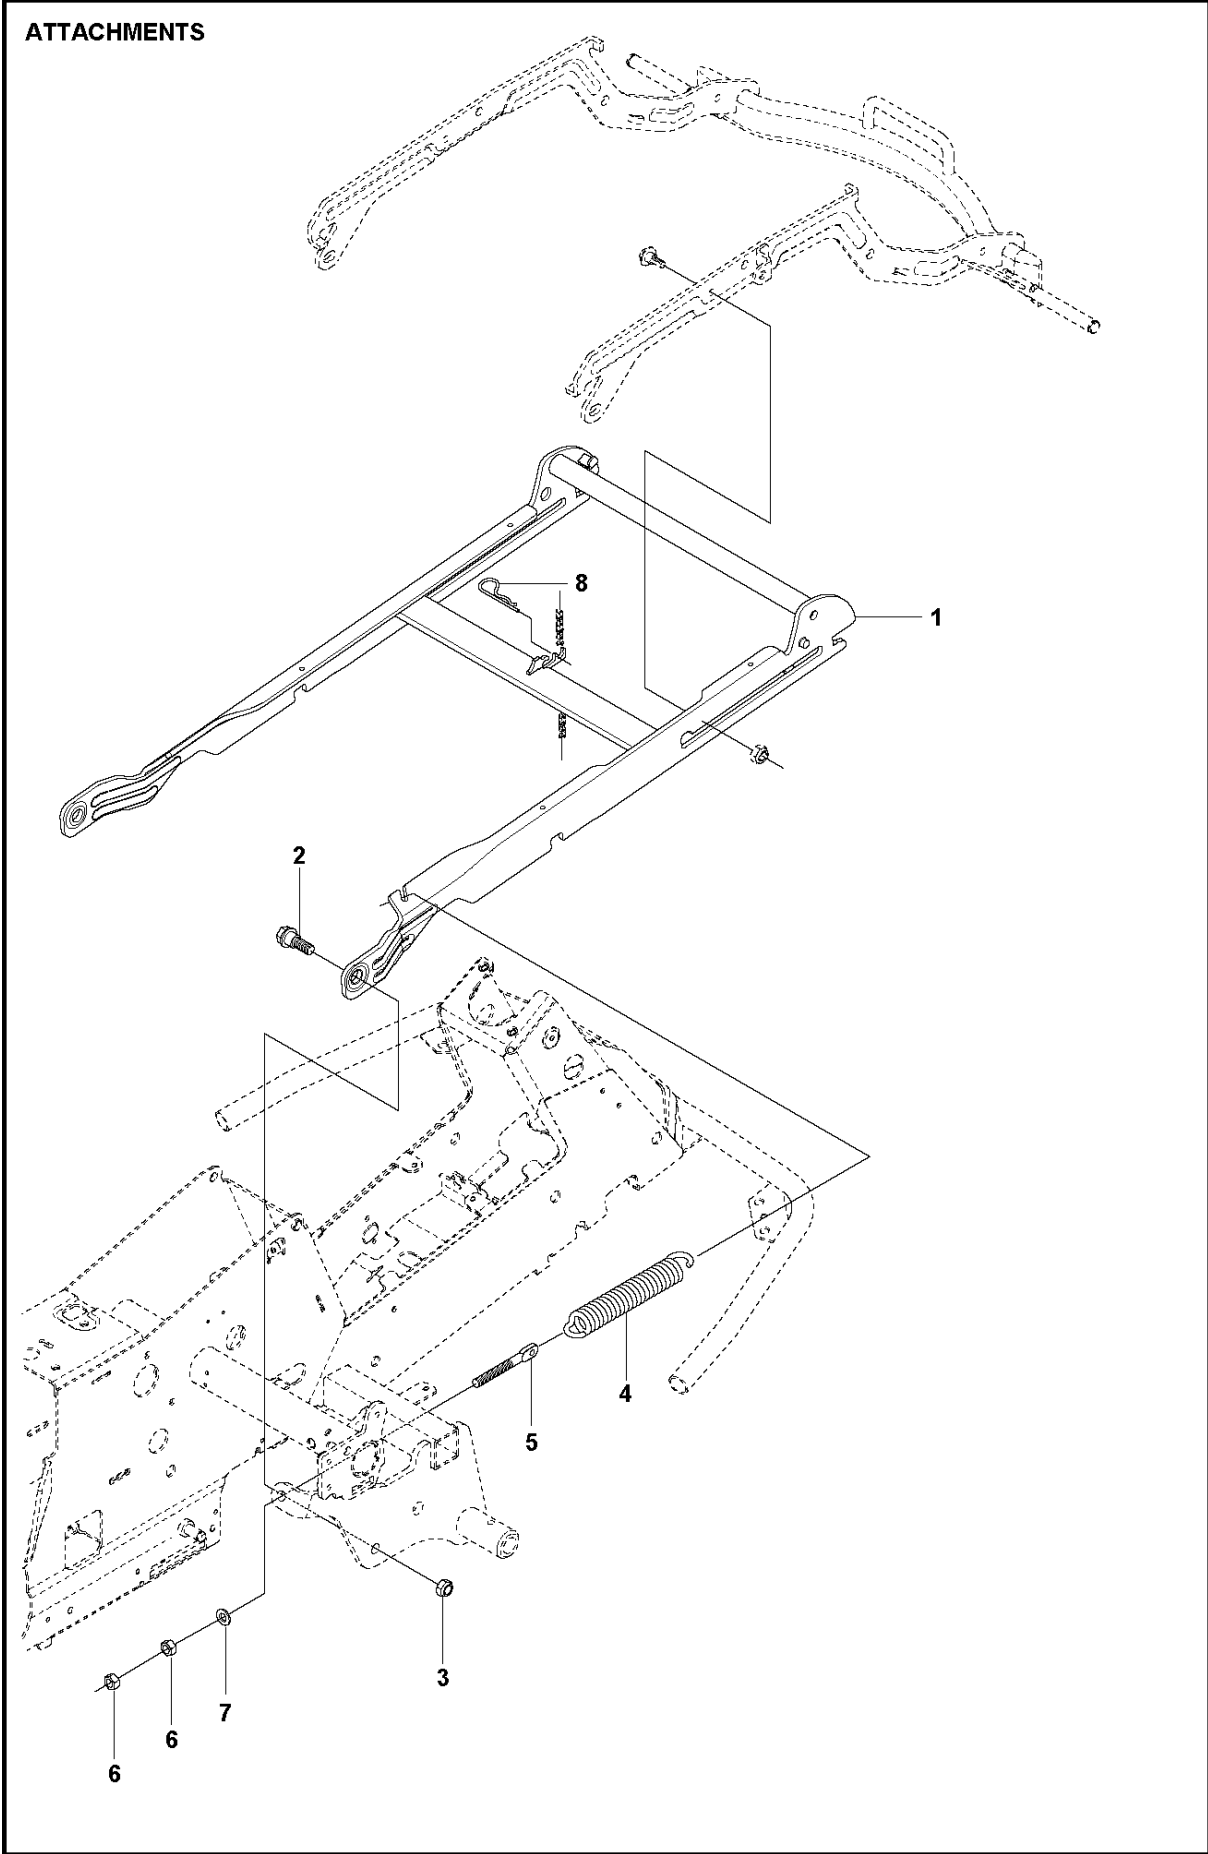

ATTACHMENTS

R216 T AWD, 967847101, 2019-01

Ref	Part No	Description	Remark	QTY KIT
1	578 17 74-01	EQUIPMENT FRAME		1
2	506 89 58-01	COLLAR SCREW		2
3	732 25 22-01	HEXAGON LOCKING NUT		2
4	506 83 76-01	SPRING		2
5	506 83 77-01	RING BOLT		2
6	731 23 20-51	HEXAGON NUT		4
7	734 11 72-01	WASHER		2
8	721 68 02-51	SPRING COTTER		1