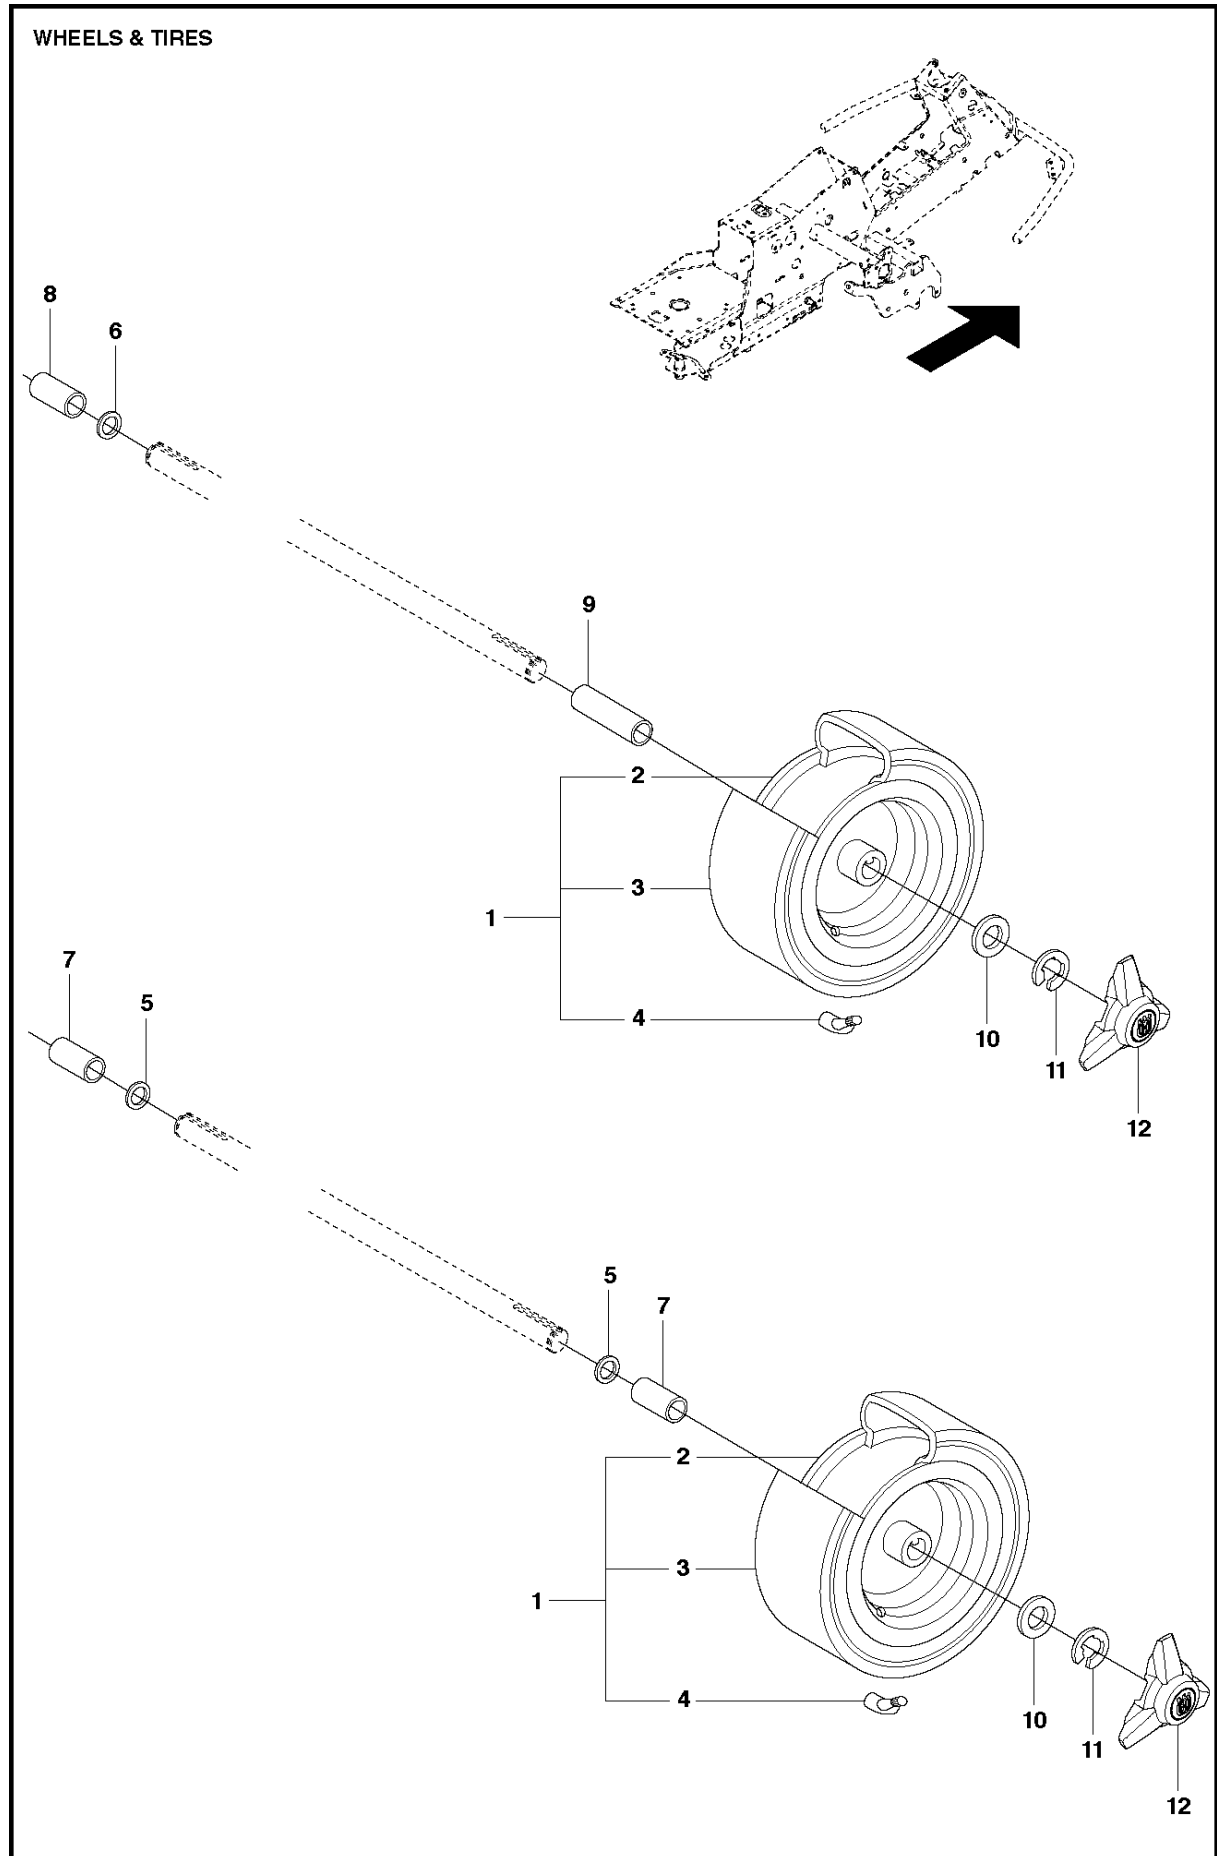

WHEELS & TIRES

R216 T AWD, 967847101, 2019-01

Ref	Part No	Description	Remark	QTY	KIT
1	523 01 26-02	WHEEL		4	
2	523 03 48-01	RIM		1	1
3	523 03 46-02	TIRE		1	1
4	523 03 47-01	VALVE		1	1
5	506 50 48-03	WASHER		2	
6	506 94 58-01	WASHER		1	
7	506 59 62-03	SPACING SLEEVE		2	
8	544 13 26-01	SLEEVE		1	
9	544 13 26-02	SLEEVE		1	
10	506 50 48-05	WASHER		4	
11	506 89 90-01	E-CLIP		4	
12	544 35 35-01	HUB CAP		4