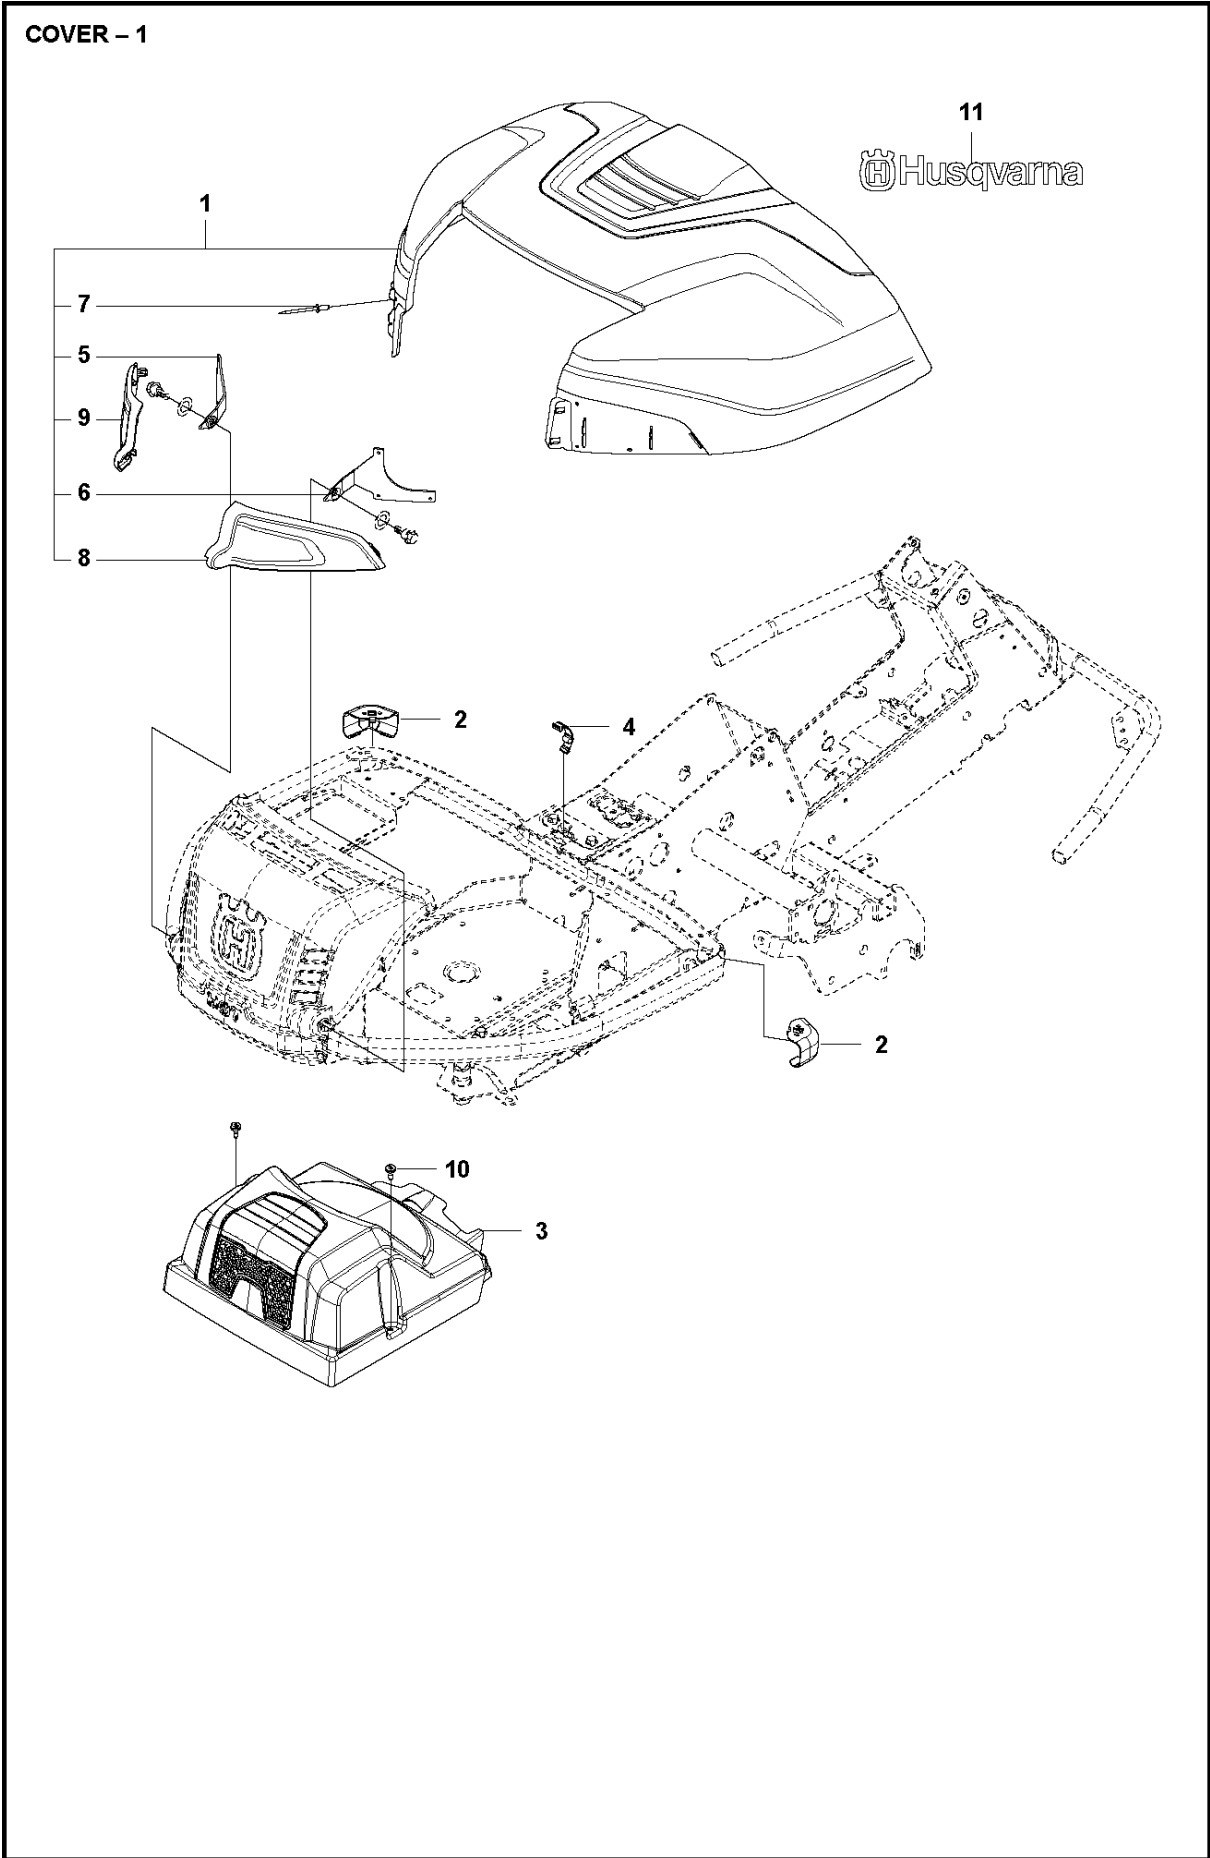

COVER

R216 T AWD, 967847101, 2019-01

Ref	Part No	Description	Remark	QTY KIT	
1	577 61 47-03	ENGINE HOOD ASSY		1	
2	577 90 33-01	PLUG		2	
3	578 26 13-04	TRANSMISSION COVER		1	
4	588 46 28-03	SNAP LOCKING		1	
5	578 11 37-01	HINGE		1	1
6	578 11 37-02	HINGE		1	1
7	722 79 54-02	RIVET		6	1
8	577 61 26-02	COVER		1	1
9	577 61 26-01	COVER		1	1
10	574 85 62-01	SCREW		2	
11	577 06 20-01	DECAL		2	1