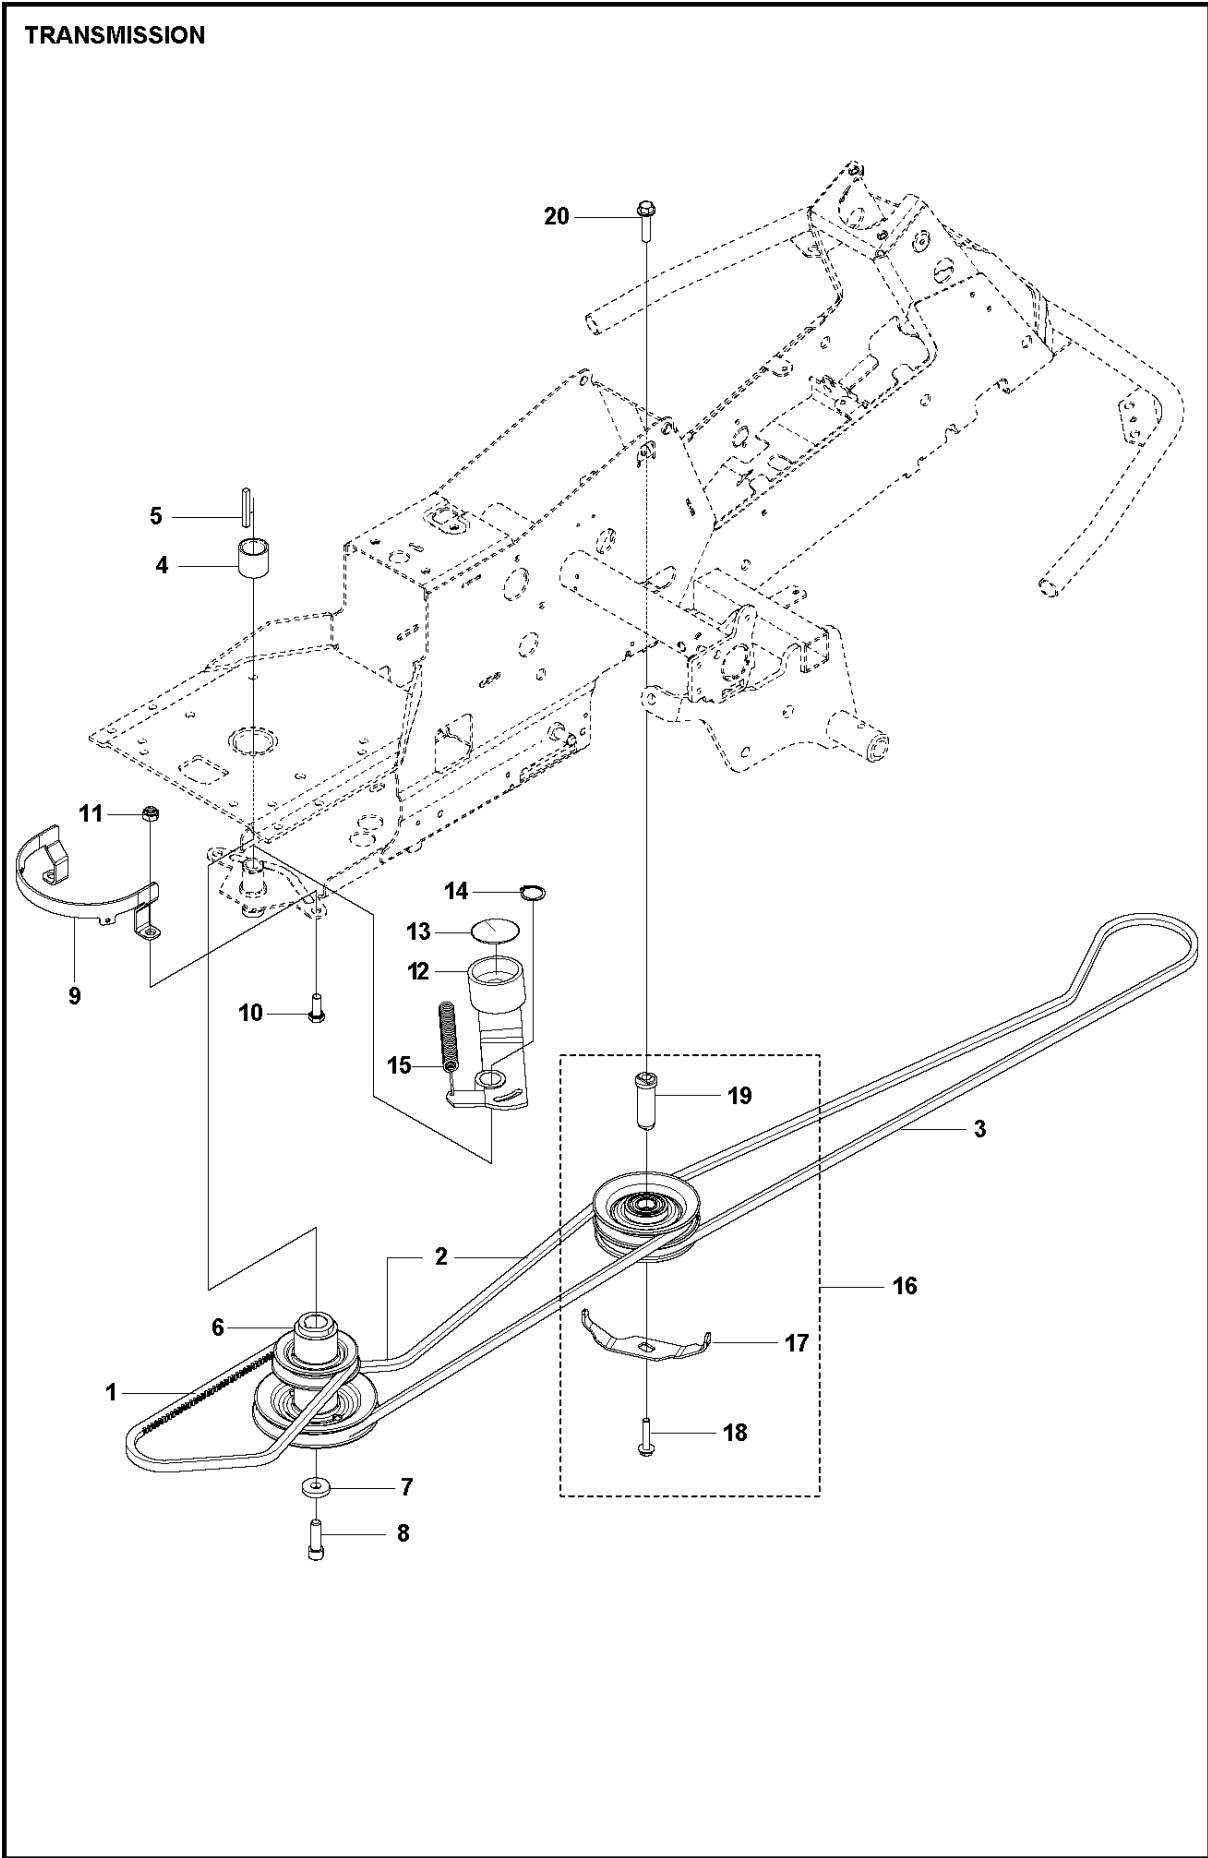

TRANSMISSION

R216 T AWD, 967847101, 2019-01

Ref	Part No	Description	Remark	QTY	KIT
1	589 53 12-01	BELT		1	
2	589 53 04-01	BELT		1	
3	594 97 78-01	BELT		1	
4	506 50 92-01	SPACING SLEEVE		1	
5	506 55 59-01	WEDGE		1	
6	535 48 24-01	PULLEY		1	
7	506 59 75-01	WASHER		1	
8	506 55 60-02	SCREW UNC		1	
9	587 42 52-01	BELT GUIDE		1	
10	725 24 93-71	SCREW EHHM		2	
11	732 21 20-51	NUT		2	
12	535 48 44-01	BELT TENSIONER ASSY		1	
13	535 48 50-01	SEALING		1	
14	735 31 26-00	CIRCLIP		1	
15	506 66 56-01	SPRING		1	
16	581 91 63-01	PULLEY		1	
17	544 40 53-01	BELT GUIDE		1	16
18	586 32 04-01	SCREW		1	16
19	581 91 64-01	SHAFT		1	16
20	506 67 54-02	SCREW EHHFM		1