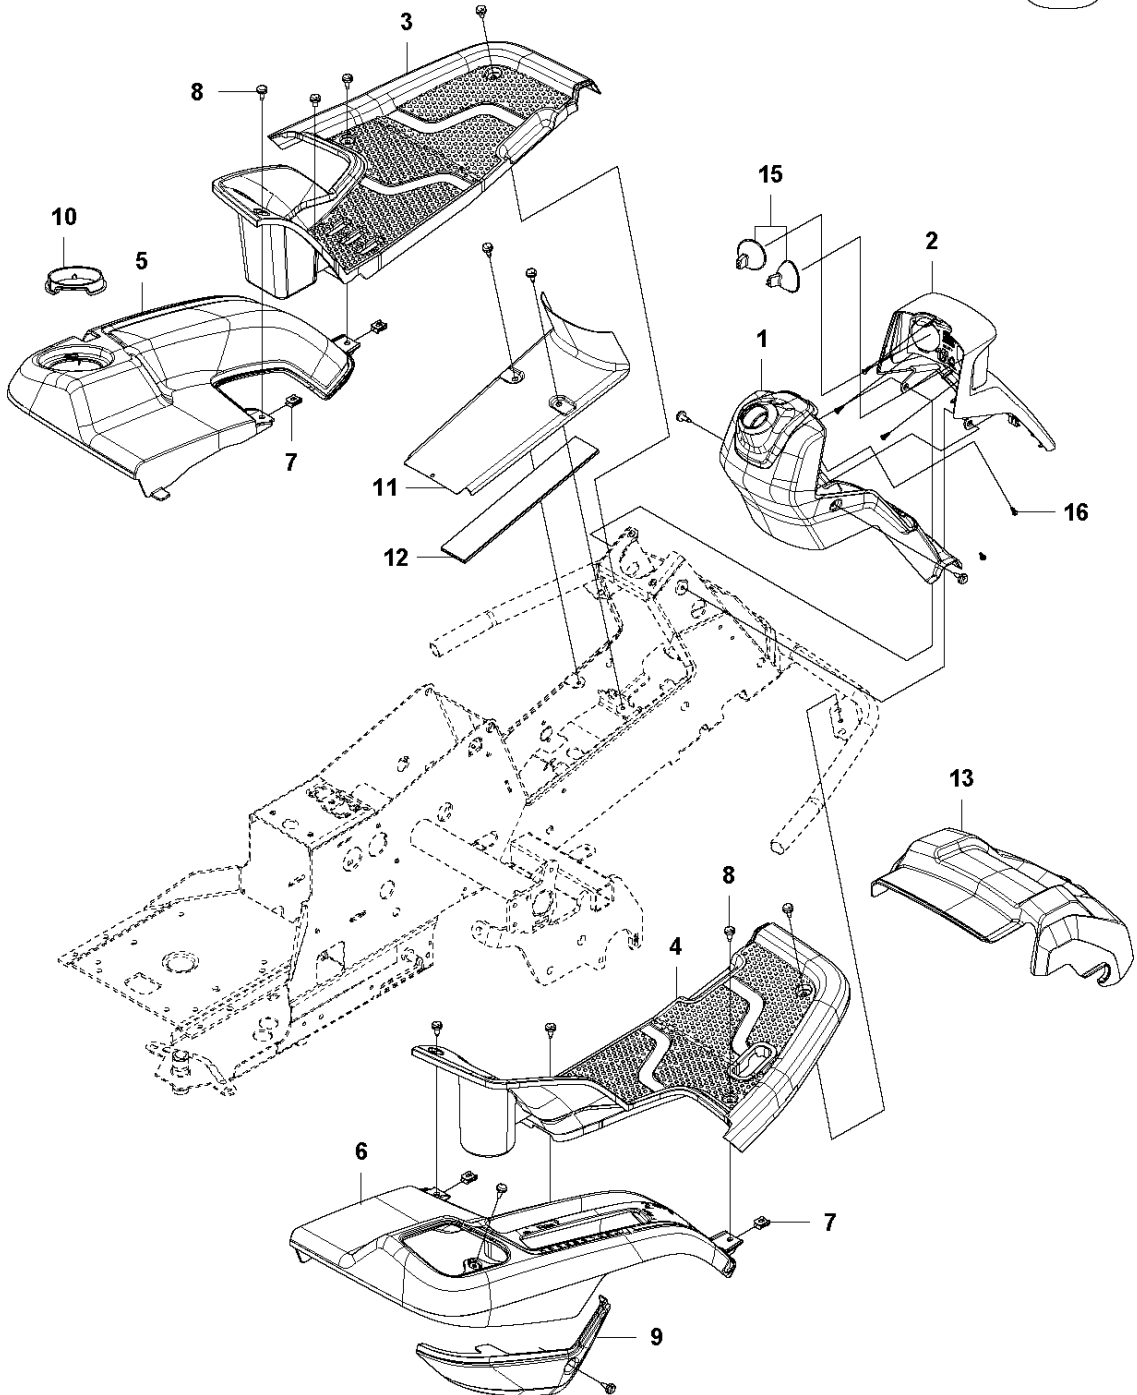

COVER - 2

COVER

R216 T AWD, 967847101, 2019-01

Ref	Part No	Description	Remark	QTY KIT
1	577 70 41-01	COVER		1
2	590 96 42-01	COVER		1
3	577 72 93-01	FOOT PLATE		1
4	577 72 94-01	FOOT PLATE		1
5	577 72 95-01	FENDER		1
6	577 72 96-01	FENDER		1
7	535 42 91-01	SPRING NUT		4
8	544 40 05-01	SCREW		14
9	577 73 75-01	CONTROL COVER		1
10	577 76 45-01	LOCKING NUT		1
11	544 23 92-01	COVER		1
12	584 26 01-01	MAT		1
13	578 77 63-01	UNIT COVER		1
14	576 97 34-01	DECAL		1
15	582 21 42-01	LAMP		2
16	504 61 09-01	SCREW ITPANT		5