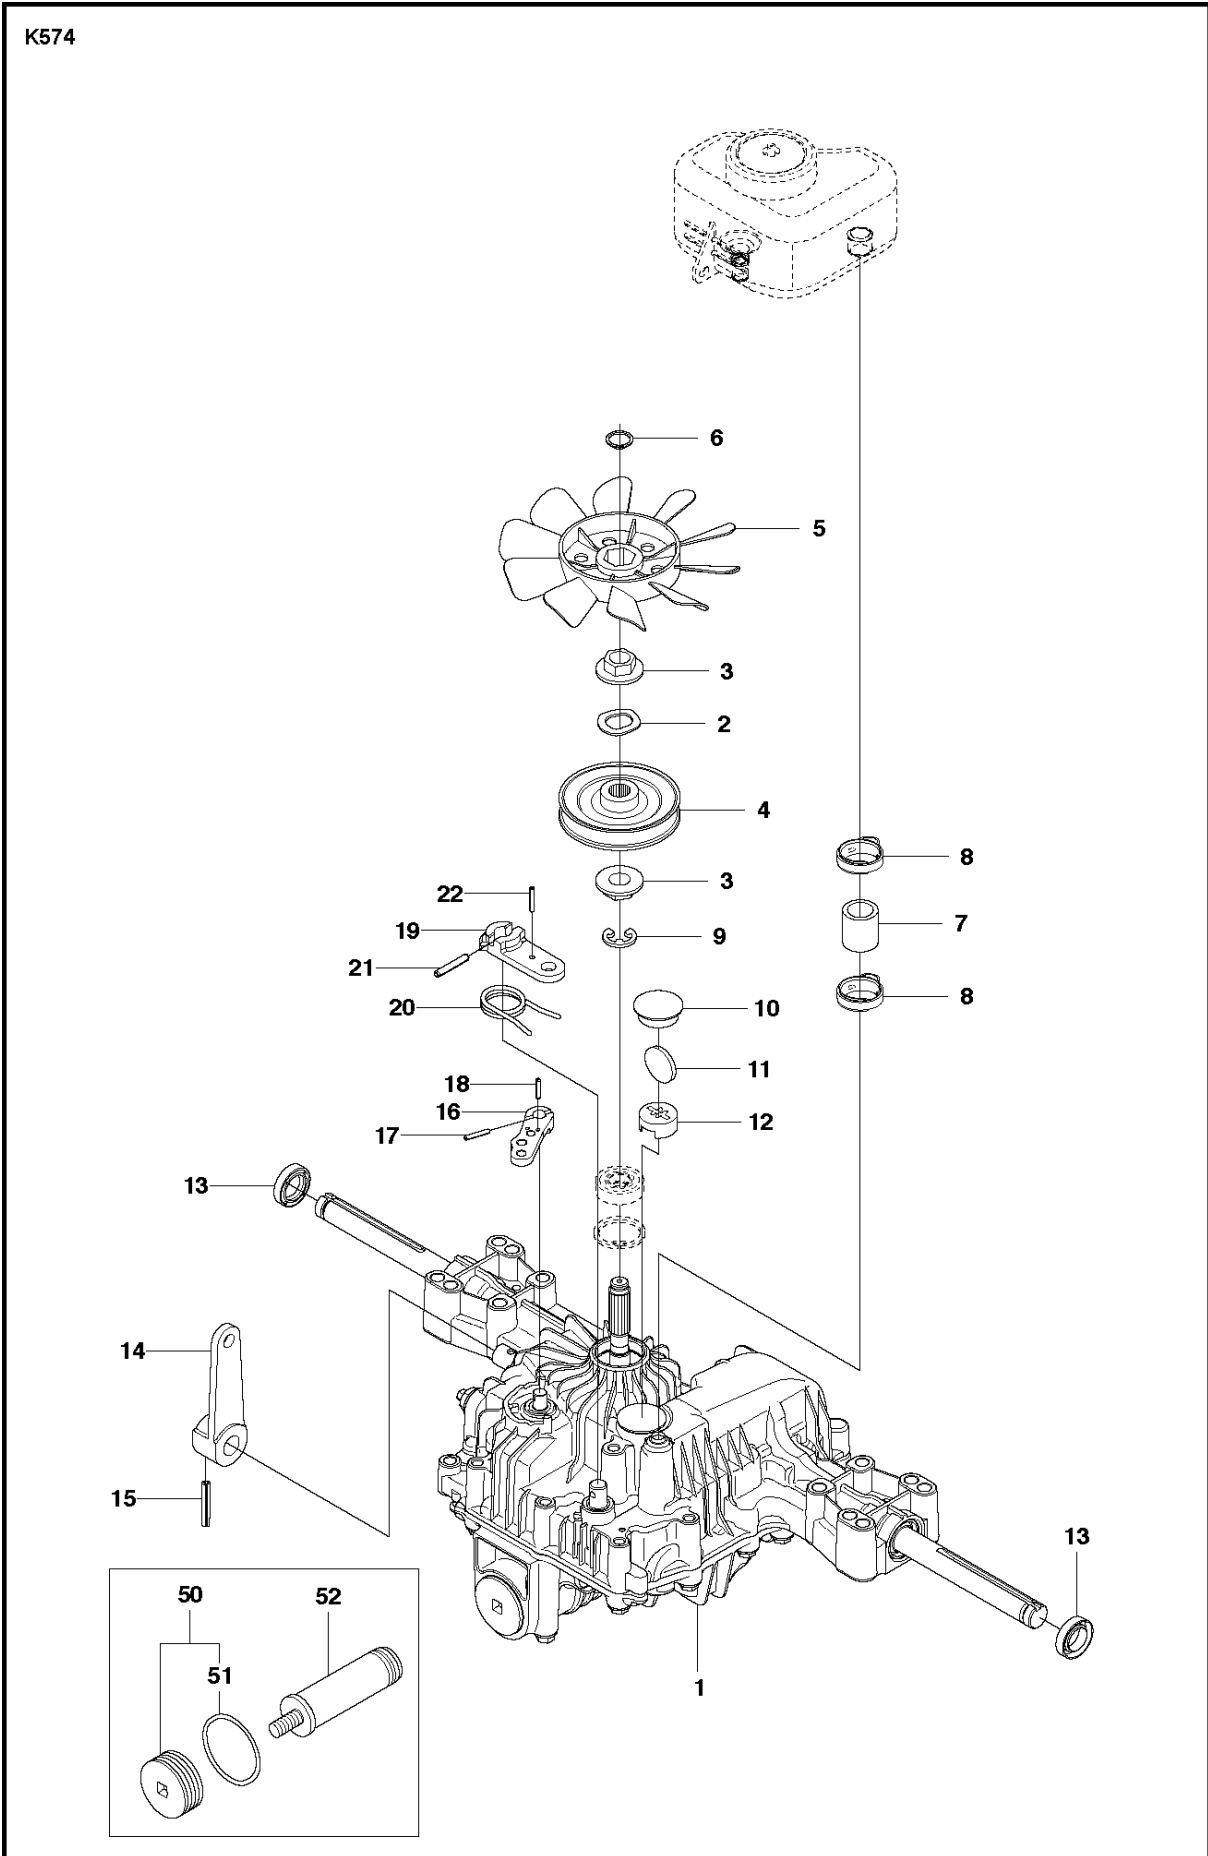

CHASSIS REAR

R216 T AWD, 967847101, 2019-01

Ref	Part No	Description	Remark	QTY	KIT
1	590 71 68-01	TRANSMISSION		1	
2	725 24 67-51	SCREW EHHM		5	
3	734 11 64-01	WASHER		4	
4	731 23 18-01	HEXAGON NUT		5	
5	725 24 62-51	SCREW EHHM		1	
6	506 59 93-01	LINK		1	
7	579 59 68-01	LEVER		1	
8	584 28 86-04	WASHER		2	
9	725 24 51-71	SCREW EHHM		2	
10	506 98 75-01	ADJUSTMENT ROD		1	
11	732 21 14-01	LOCK NUT		2	
12	506 98 82-01	FRIKOPPLINGSSTÅNG		1	
13	506 83 43-01	SPRING		1	
14	506 98 84-01	BELT TENSIONER ASSY		1	
15	588 74 04-01	BELT TENSIONER		1	14
16	506 94 69-01	BELT TENS WHEEL ASSY		1	14
17	725 24 55-71	SCREW EHHM		1	14
18	734 11 64-41	WASHER		1	14
19	732 21 18-01	LOCK NUT		1	14
20	506 98 86-01	SPRING		1	
21	544 10 01-01	EXPANSION TANK		1	
22	544 12 17-01	BRACKET		1	
23	725 23 64-61	SCREW EHHFT		1	
24	506 67 33-01	TANK CAP ASSY		1	
25	505 13 11-02	HOSE CLAMP		1	

TRANSMISSION

R216 T AWD, 967847101, 2019-01

Ref	Part No	Description	Remark	QTY	KIT
1	590 71 68-01	TRANSMISSION		1	
2	506 98 65-01	SPRING WASHER		1	
3	506 98 66-01	DISTANCE		2	
4	502 45 19-01	PULLEY		1	
5	506 98 68-01	FAN		1	
6	735 31 15-00	CIRCLIP		1	
7	502 45 16-01	TUBE		1	
8	506 98 70-01	HOSE CLAMP		2	
9	535 40 28-07	CLIP		1	1
10	535 40 28-32	PLUG		1	1
11	535 40 28-29	MAGNET		1	1
12	502 45 20-01	MAGNET HOLDER		1	1
13	535 40 28-37	SEALING		2	1
14	502 45 32-01	CONTROL LEVER		1	1
15	535 40 28-09	PIN RETAINING SCREW		1	1
16	535 40 28-17	LEVER		1	1
17	535 40 28-16	PIN RETAINING SCREW		1	1
18	535 40 28-33	PIN RETAINING SCREW		1	1
19	535 40 28-38	LEVER		1	1
20	535 40 28-39	RETURN SPRING		1	1
21	535 40 28-40	PIN RETAINING SCREW		1	1
22	535 40 28-41	PIN RETAINING SCREW		1	1
50	574 51 51-01	KIT		1	
51	574 51 52-01	O-RING		1	50
52	535 40 28-19	FILTER		1	