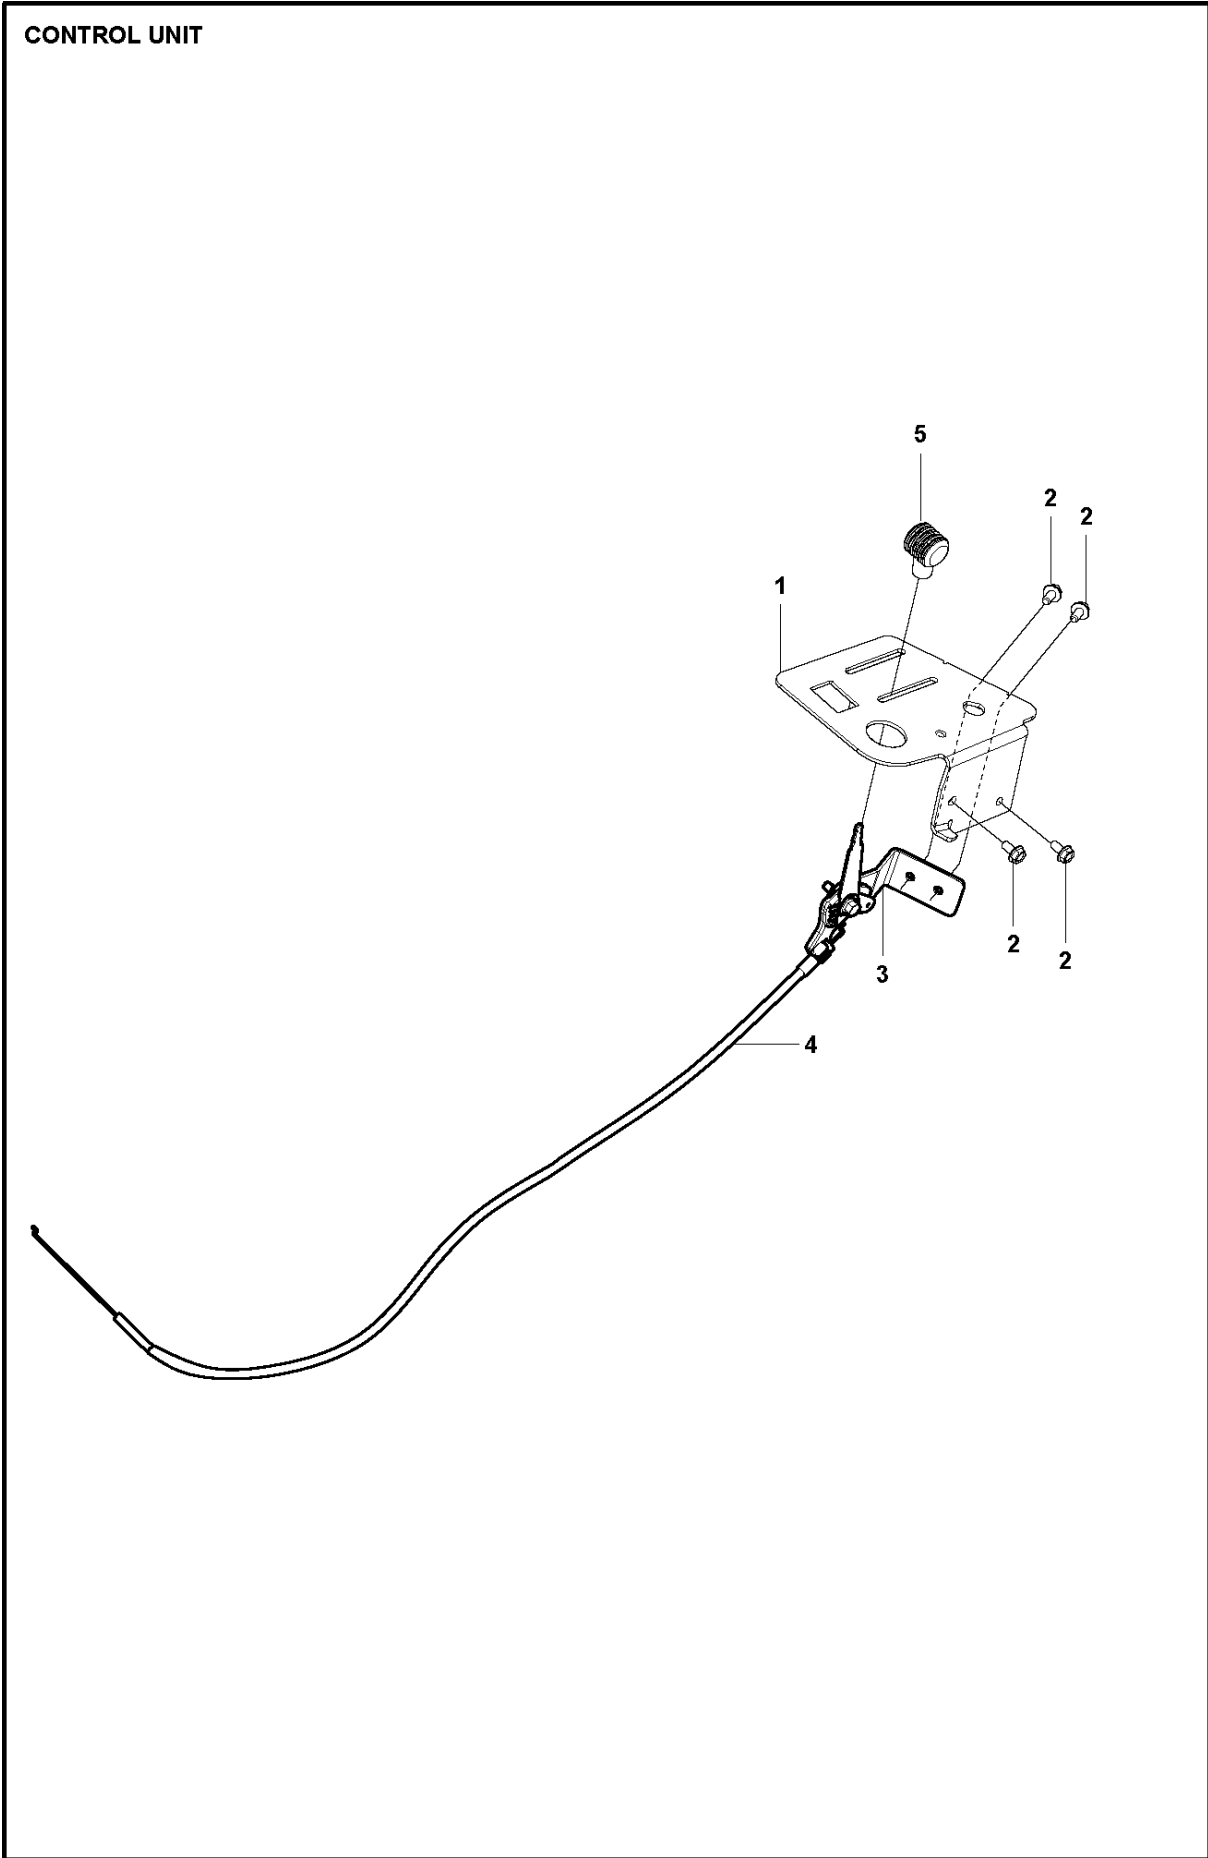

CONTROLS

R216 T AWD, 967847101, 2019-01

Ref	Part No	Description	Remark	QTY KIT
1	578 03 31-01	SUPPORT		1
2	535 47 52-12	SCREW EHHFM		4
3	582 65 62-01	THROTTLE CONTROL ASSY		1
4	544 30 17-06	WIRE		1
5	506 88 91-01	KNOB		1