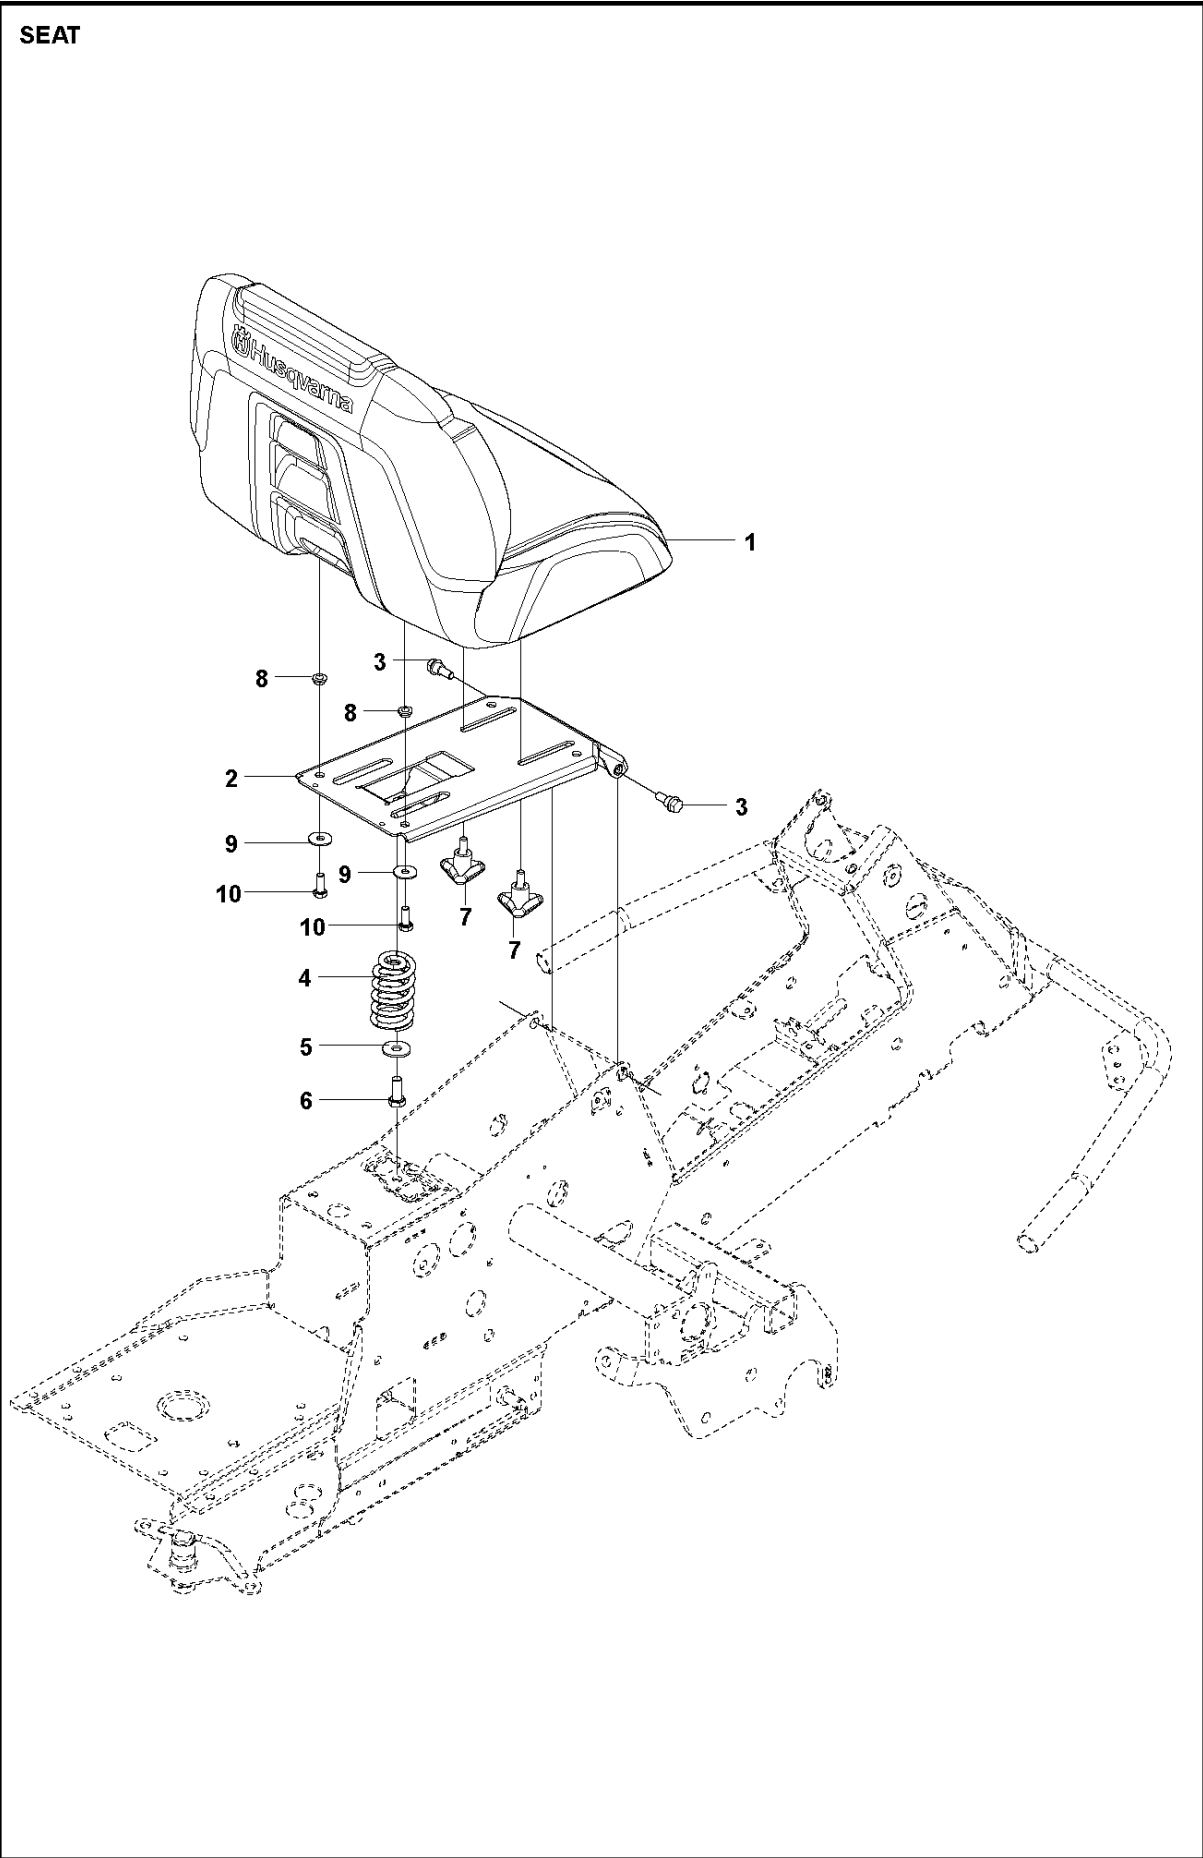

SEAT

R216 T AWD, 967847101, 2019-01

Ref	Part No	Description	Remark	QTY KIT
1	589 34 57-01	SEAT		1
2	501 13 15-01	SEAT BRACKET ASSY		1
3	506 59 74-01	SCREW EHHFM		2
4	506 91 53-01	COMPRESSION SPRING		1
5	734 11 74-41	WASHER		1
6	725 24 93-71	SCREW EHHM		1
7	585 06 52-02	KNOB		2
8	506 56 53-01	BUSHING		2
9	734 11 64-41	WASHER		2
10	725 24 51-71	SCREW EHHM		2