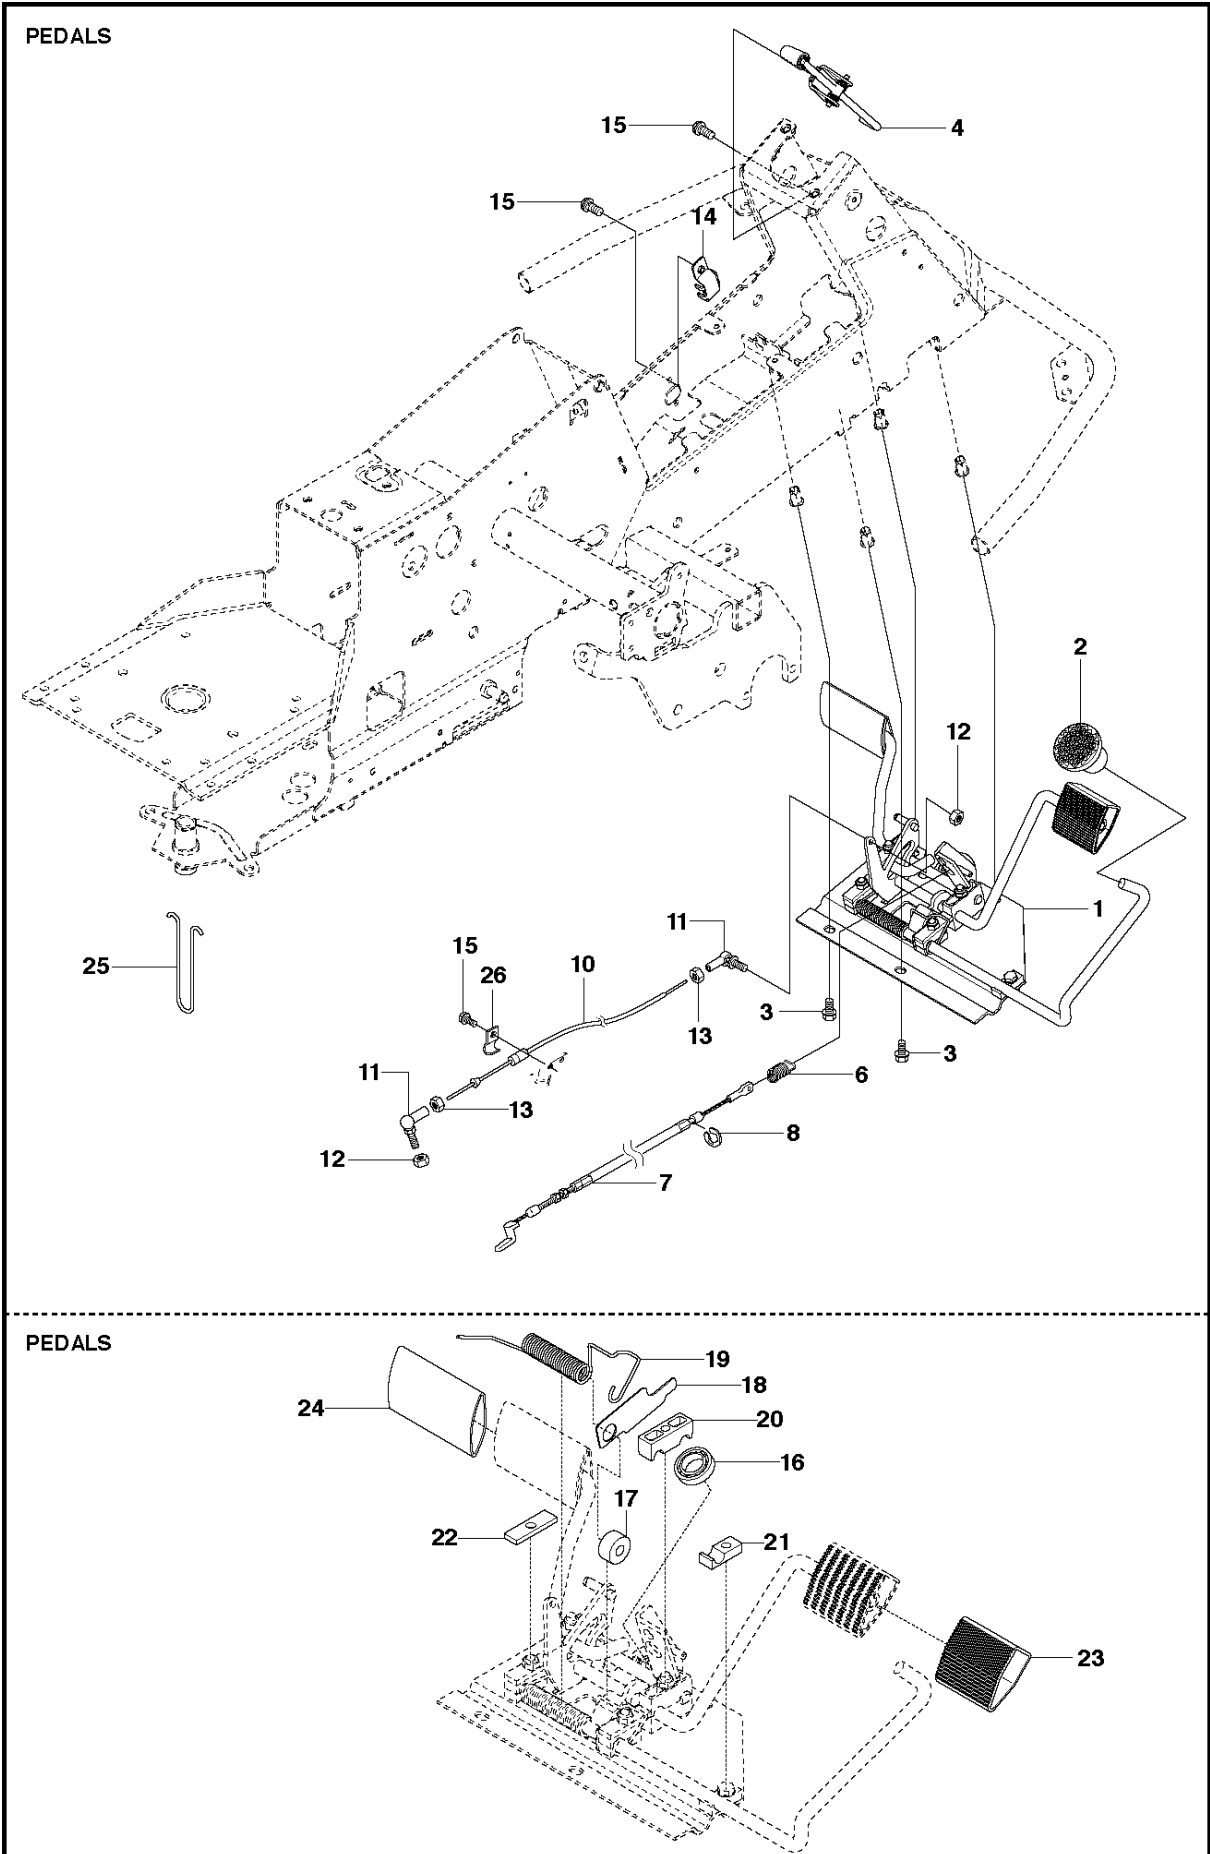

PEDALS

R216 T AWD, 967847101, 2019-01

Ref	Part No	Description	Remark	QTY KIT
1	586 96 93-01	PEDAL PLATE ASSY		1
2	586 72 74-01	KNOB		1
3	506 57 01-04	SCREW EHHFM		4
4	544 40 31-01	BRAKE LEVER ASSY		1
6	506 94 63-01	BRAKE SPRING		1
7	576 71 21-01	BRAKE WIRE		1
8	735 31 09-20	E-CLIP		1
10	574 41 12-02	CONTROL CABLE		1
11	578 77 68-01	BALL JOINT		2
12	732 21 16-01	LOCK NUT		2
13	731 23 14-01	HEXAGON NUT		2
14	522 43 08-01	BRACKET		1
15	725 23 64-61	SCREW EHHFT		4
16	738 21 02-04	BALL BEARING		1
17	535 48 02-01	ROLLER		1
18	535 48 06-01	PROTECTIVE PLATE		1
19	535 48 07-01	SPRING		1
20	535 48 08-01	BEARING SUPPORT		4
21	535 48 09-01	BEARING SUPPORT		5
22	535 48 10-01	REINFORCEMENT PLATE		3
23	586 96 64-01	PEDAL		1
24	586 96 64-02	PEDAL		1
25	506 57 64-02	CABLE HOLDER		1
26	506 56 65-01	CLIP		1