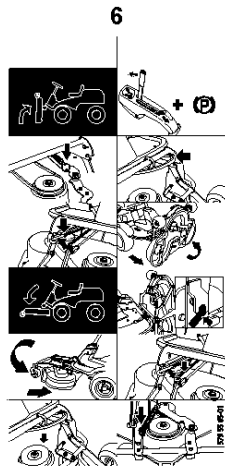

DECALS

DECALS

R216 T AWD, 967847101, 2019-01

Ref	Part No	Description	Remark	QTY KIT
1	578 36 45-18	DECAL		2
2	578 39 25-10	DECAL		1
3	544 21 14-01	LABEL		2
4	579 09 15-01	DECAL		2
5	582 57 00-01	LABEL		1
6	579 55 65-01	DECAL		1
7	581 78 40-05	LABEL		1
8	577 06 20-01	DECAL		2
9	576 97 34-01	DECAL		1