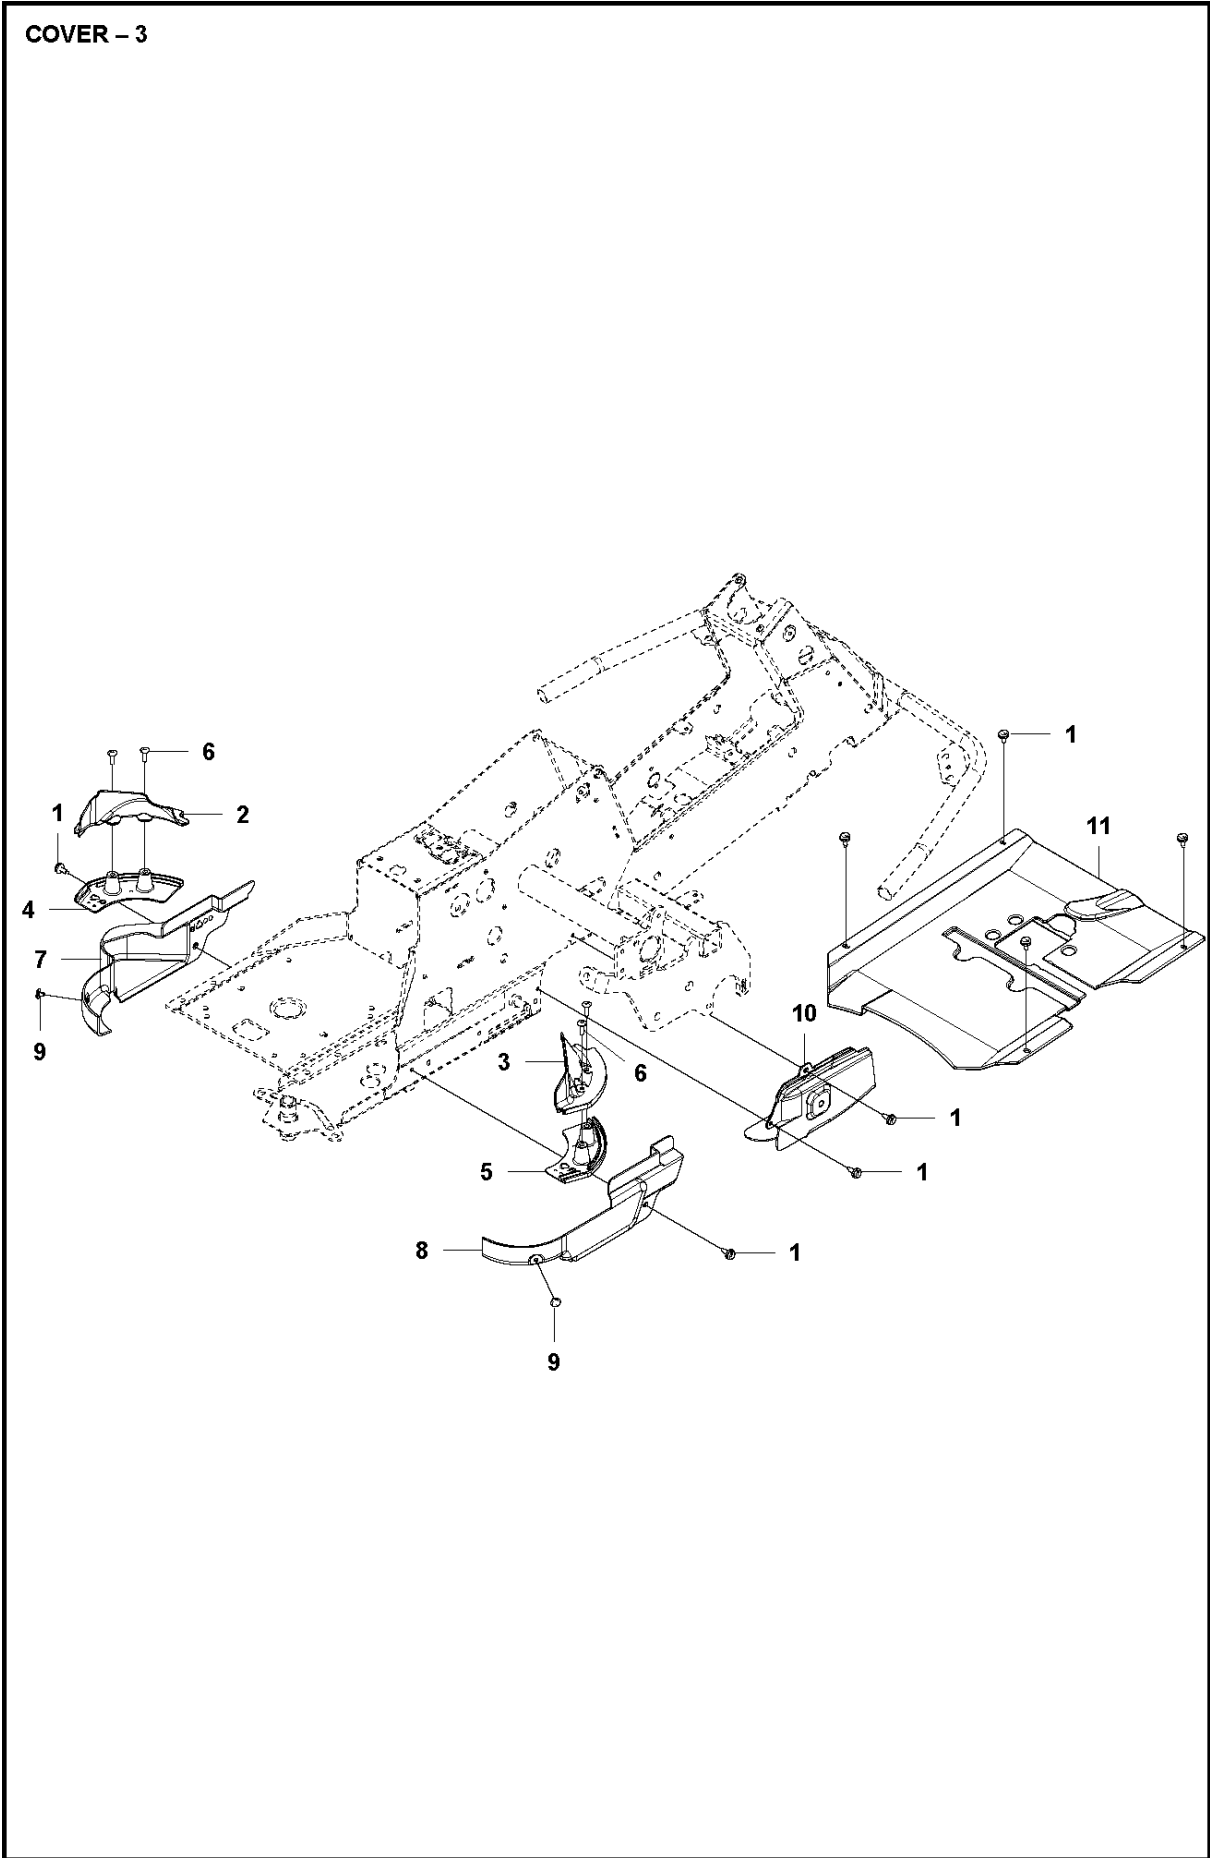

COVER

R216 T AWD, 967847101, 2019-01

Ref	Part No	Description	Remark	QTY KIT
1	544 40 05-01	SCREW		8
2	510 22 25-01	BELT COVER		1
3	510 22 25-02	BELT COVER		1
4	510 22 27-01	BELT COVER		1
5	510 22 27-02	BELT COVER		1
6	535 42 58-02	SCREW IHPANM		4
7	510 22 23-03	BELT COVER		1
8	510 22 24-01	BELT COVER		1
9	522 55 73-01	SCREW		2
10	516 01 88-01	BELT COVER		1
11	510 43 62-03	BELT COVER		1