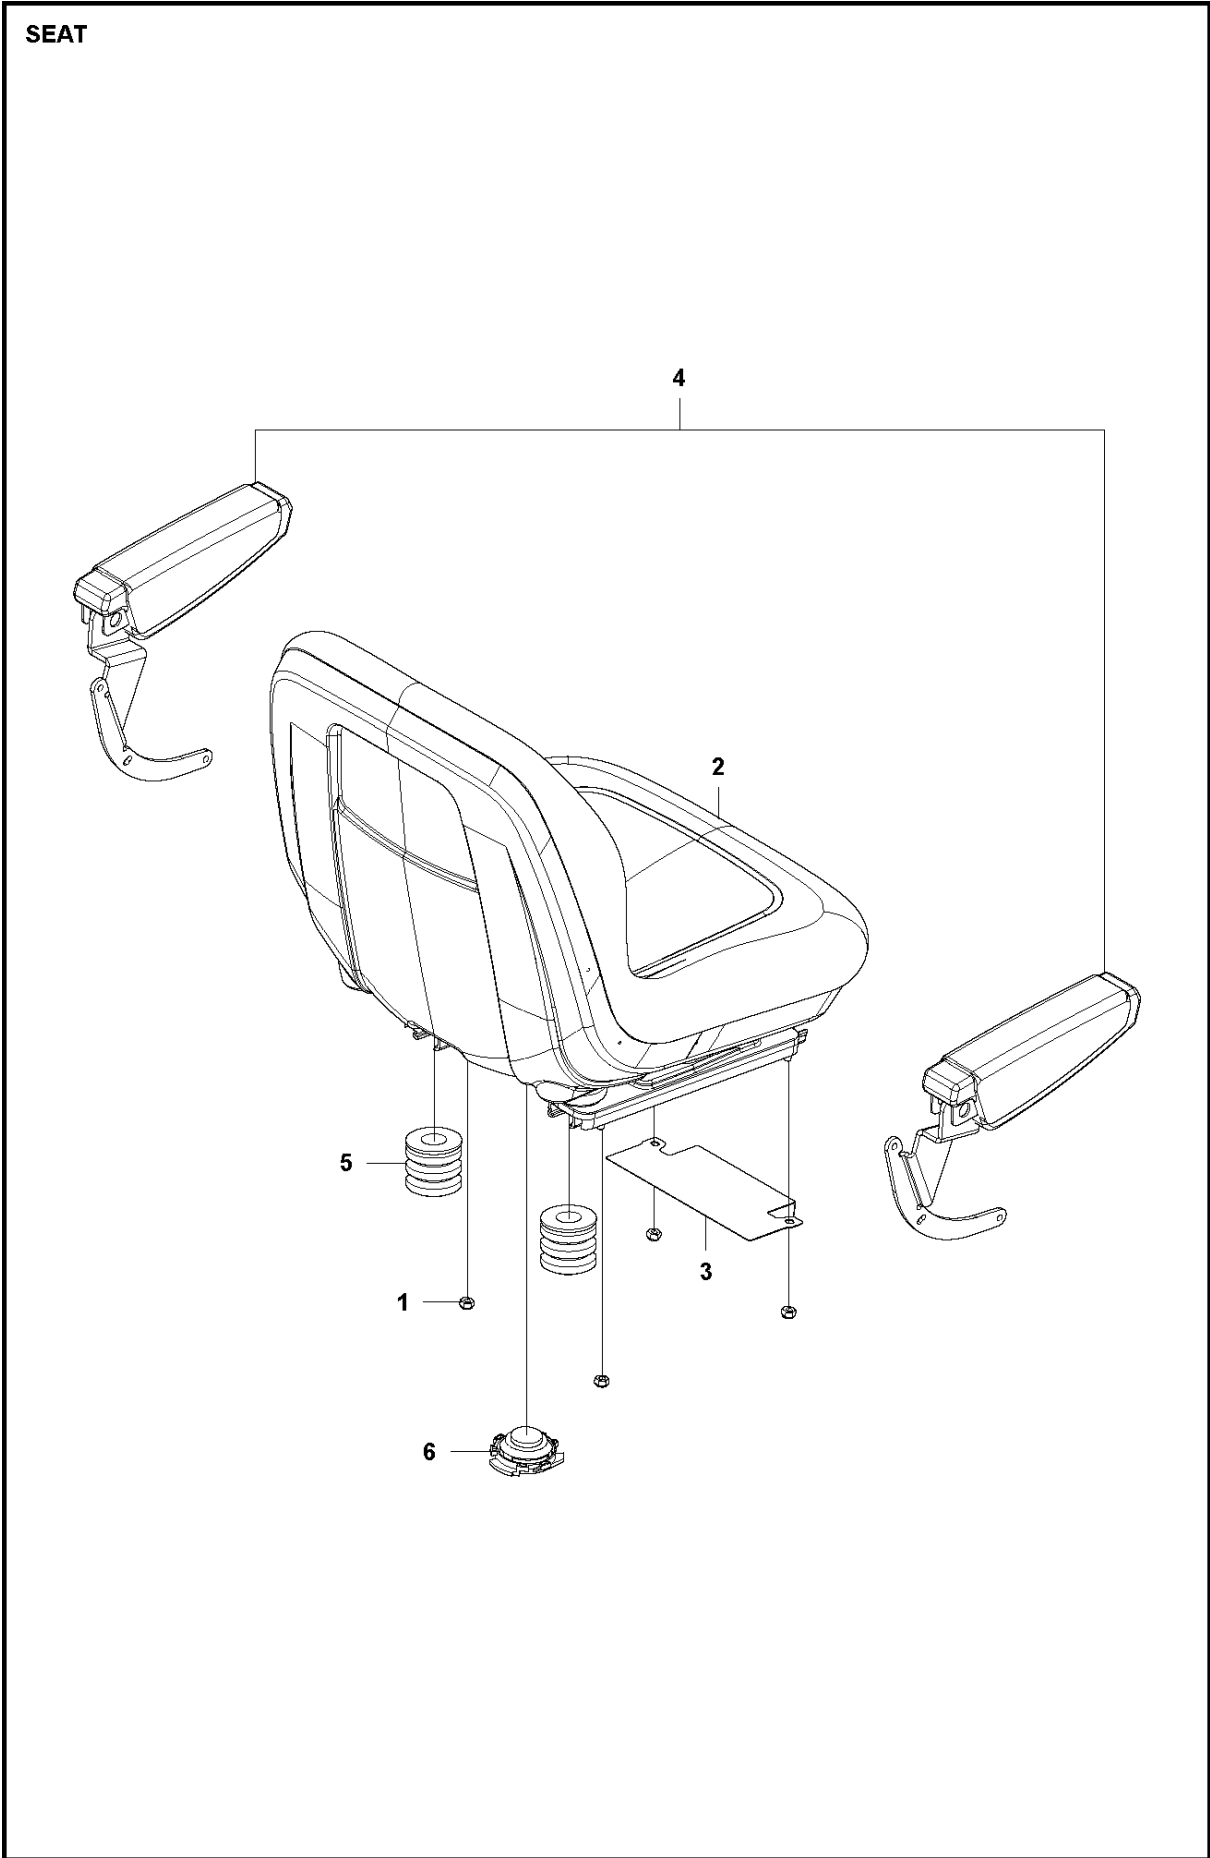

SEAT

R419TsX AWD, 967648301, 2019-01

Ref	Part No	Description	Remark	QTY KIT
1	732 21 18-01	LOCK NUT		4
2	591 35 26-01	SEAT ASSY		1
3	590 62 03-02	COVER		1
4	525 40 65-01	ARM REST KIT		1
5	593 87 93-01	DAMPER		2
6	593 87 92-01	SWITCH	SEAT	1