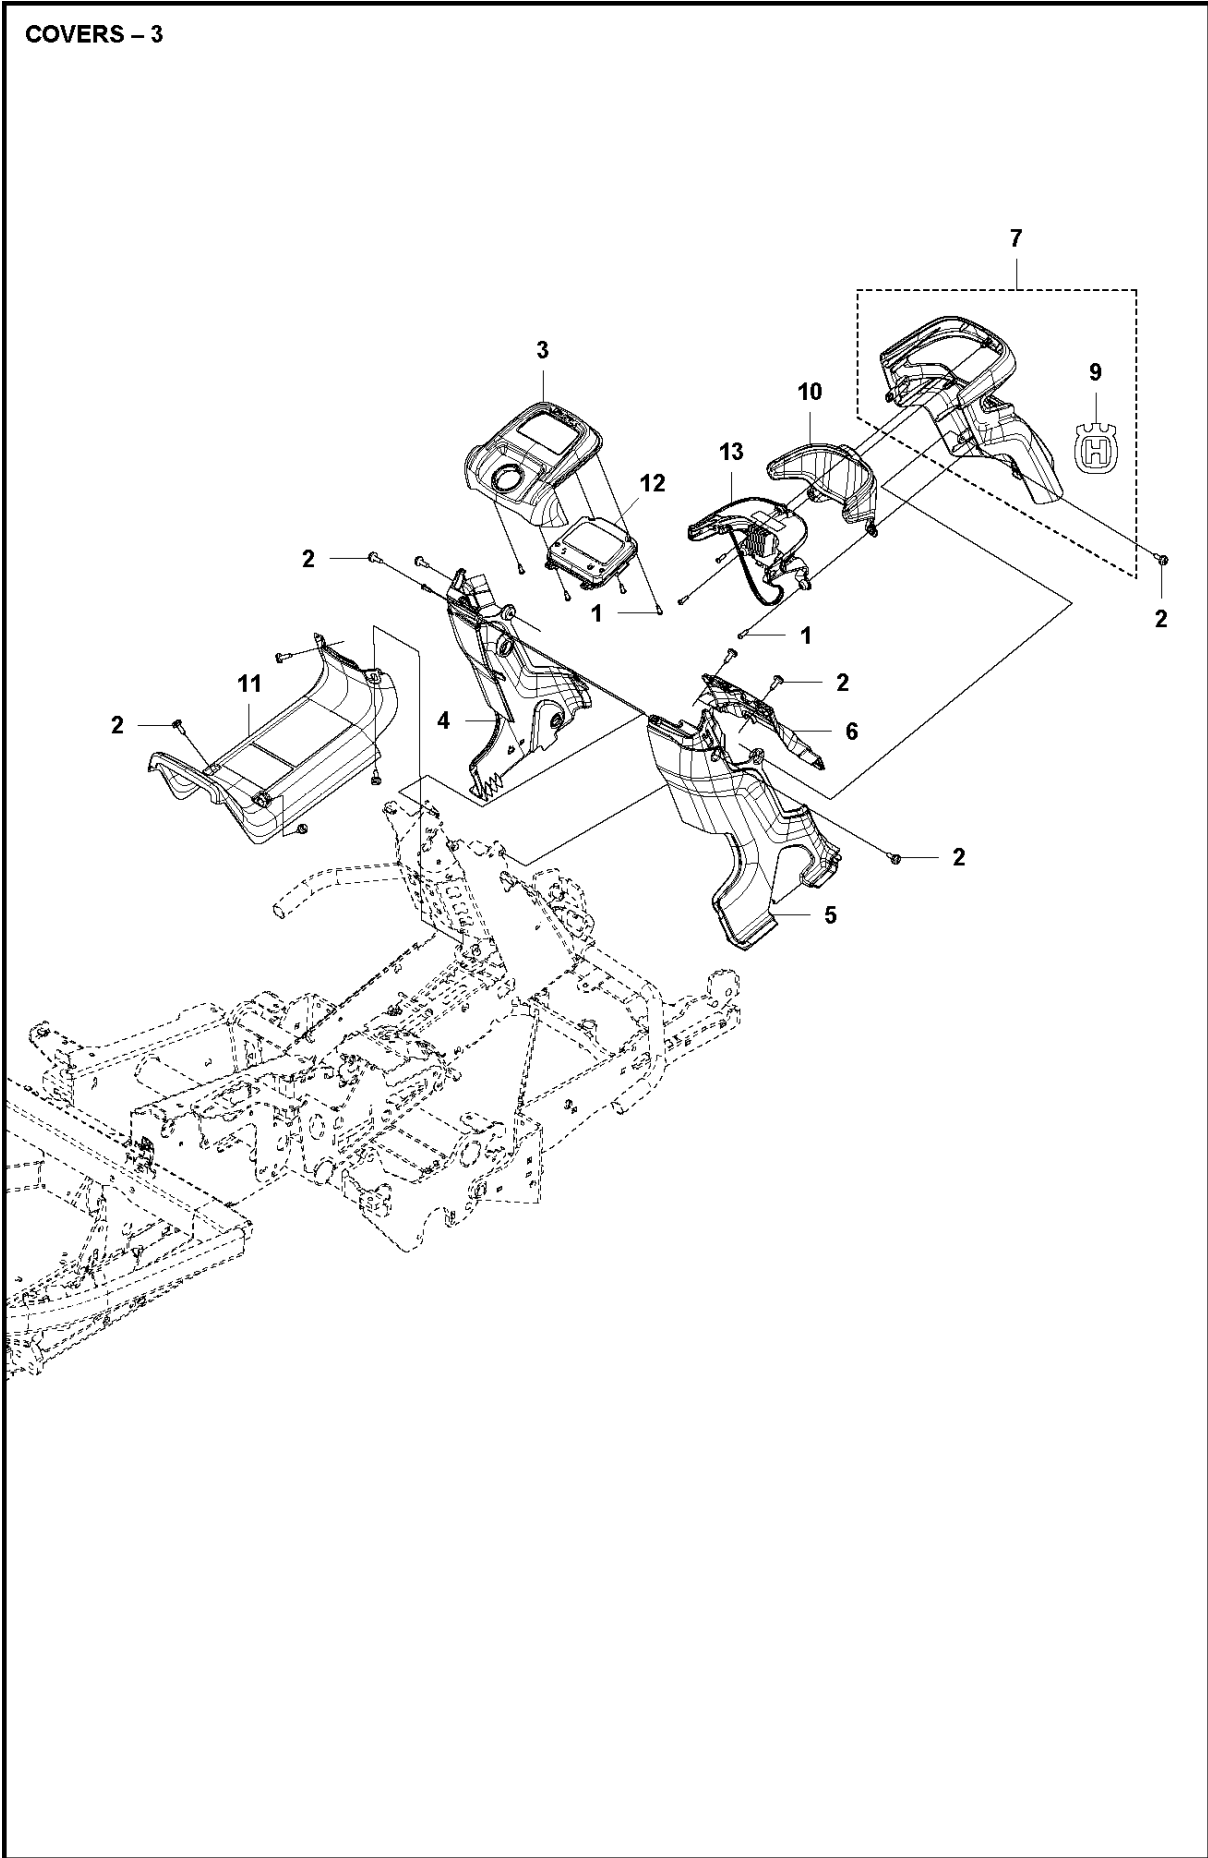

COVER

R419TsX AWD, 967648301, 2019-01

Ref	Part No	Description	Remark	QTY	KIT
1	502 43 53-01	SCREW ITXPANT		8	
2	574 85 62-02	SCREW		10	
3	589 49 58-01	COVER		1	
4	589 49 76-01	COVER		1	
5	589 49 77-01	COVER		1	
6	589 49 59-01	COVER		1	
7	594 03 18-01	COVER ASSY		1	
9	576 97 34-01	DECAL		1	7
10	589 49 57-01	COVER		1	
11	589 49 72-01	COVER		1	
12	593 73 92-02	DISPLAY		1	
13	593 72 85-01	HEADLIGHT	LED LIGHT	1