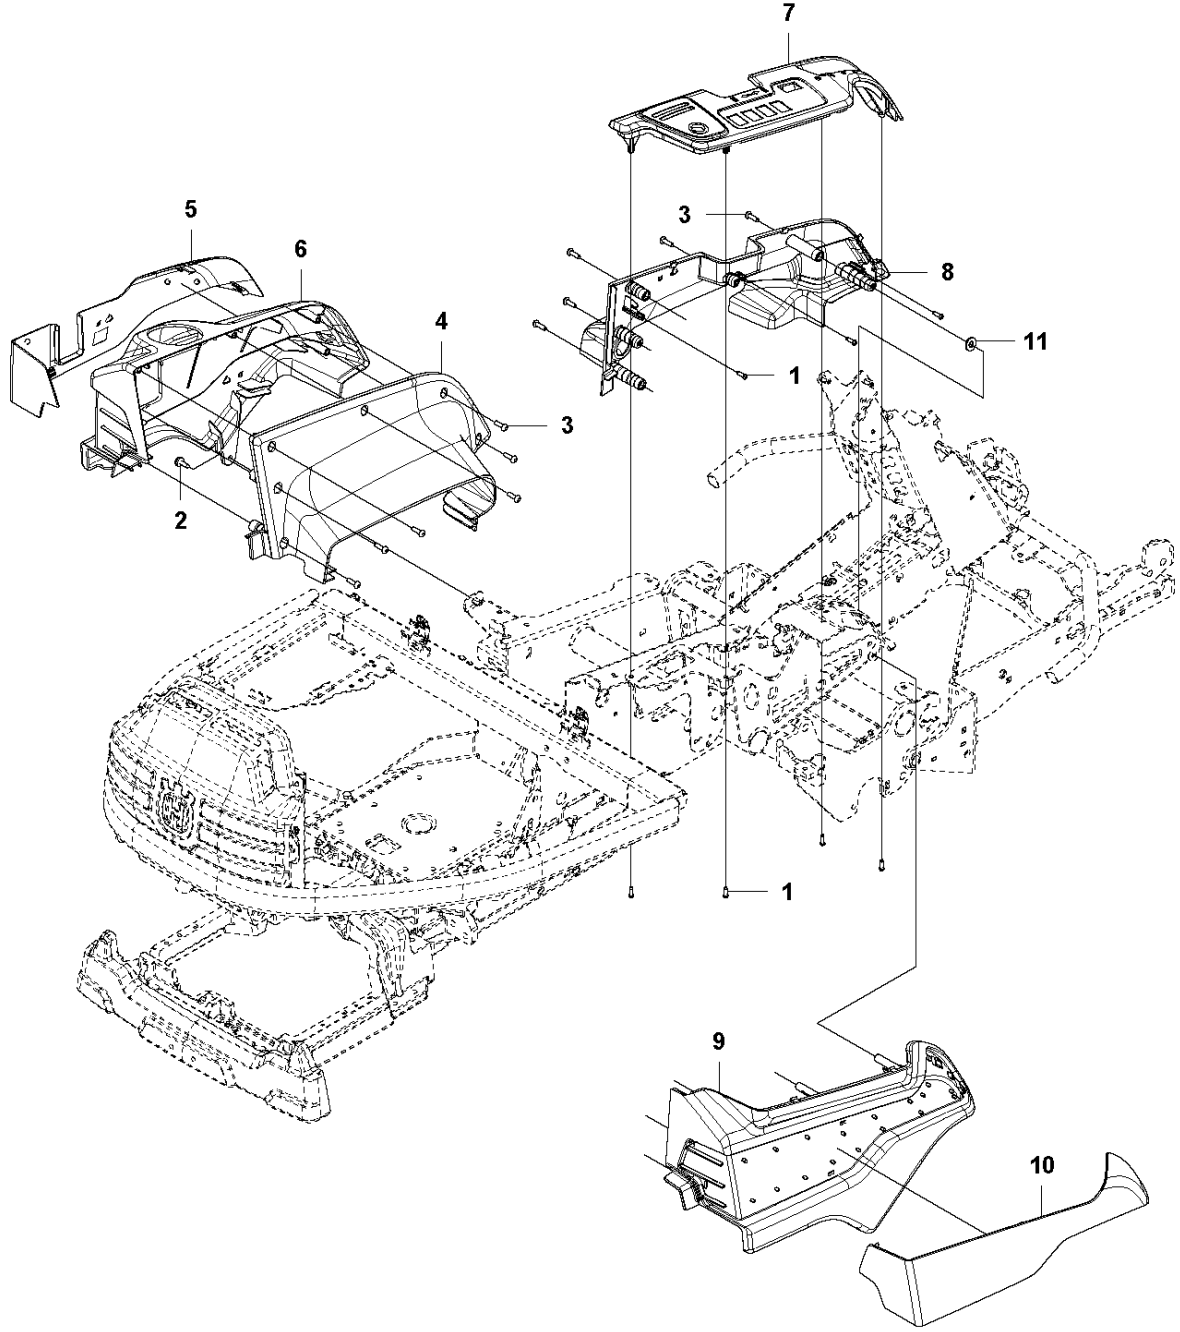

COVERS - 2

COVER

R419TsX AWD, 967648301, 2019-01

Ref	Part No	Description	Remark	QTY KIT
1	502 43 53-01	SCREW ITPANT		7
2	574 85 62-02	SCREW		1
3	505 55 77-04	SCREW ITPANTT		12
4	589 49 81-01	COVER		1
5	589 49 83-01	COVER		1
6	589 49 84-01	COVER		1
7	589 49 86-01	COVER		1
8	589 49 87-01	COVER		1
9	589 49 88-01	COVER		1
10	590 21 64-01	COVER		1
11	505 19 84-01	WASHER		1