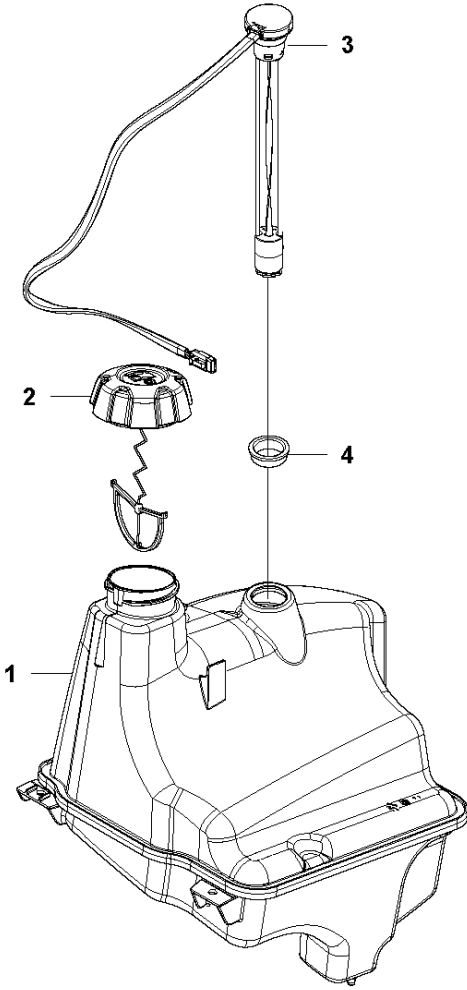

FUEL

FUEL SYSTEM

R419TsX AWD, 967648301, 2019-01

Ref	Part No	Description	Remark	QTY KIT
1	589 49 82-01	FUEL TANK		1
2	585 12 48-03	FUEL CAP ASSY		1
3	590 68 03-01	SENSOR		1
4	590 20 91-01	GROMMET		1