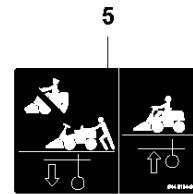

DECALS

DECALS

R419TsX AWD, 967648301, 2019-01

Ref	Part No	Description	Remark	QTY KIT
1	594 73 75-02	DECAL		1
2	582 57 00-01	LABEL		1
3	594 95 02-01	LABEL		1
4	594 95 03-01	LABEL		1
5	544 21 14-01	LABEL		2
6	581 78 40-04	LABEL		1
7	594 98 95-01	DECAL		2
8	505 51 66-01	LABEL		1
9	579 09 15-01	DECAL		1
10	577 46 90-01	DECAL		2
11	594 95 39-01	LABEL		1