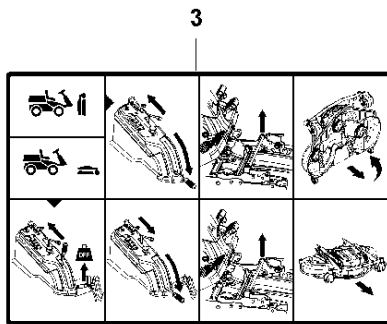

DECALS

DECALS

R419TsX AWD, 967648301, 2019-01

Ref	Part No	Description	Remark	QTY KIT
1	594 73 75-02	DECAL		1
2	582 57 00-01	LABEL		1
3	594 95 02-01	LABEL		1
4	594 95 03-01	LABEL		1
5	544 21 14-01	LABEL		2
6	581 78 40-04	LABEL		1
7	594 98 95-01	DECAL		2
8	505 51 66-01	LABEL		1
9	579 09 15-01	DECAL		1
10	577 46 90-01	DECAL		2
11	594 95 39-01	LABEL		1