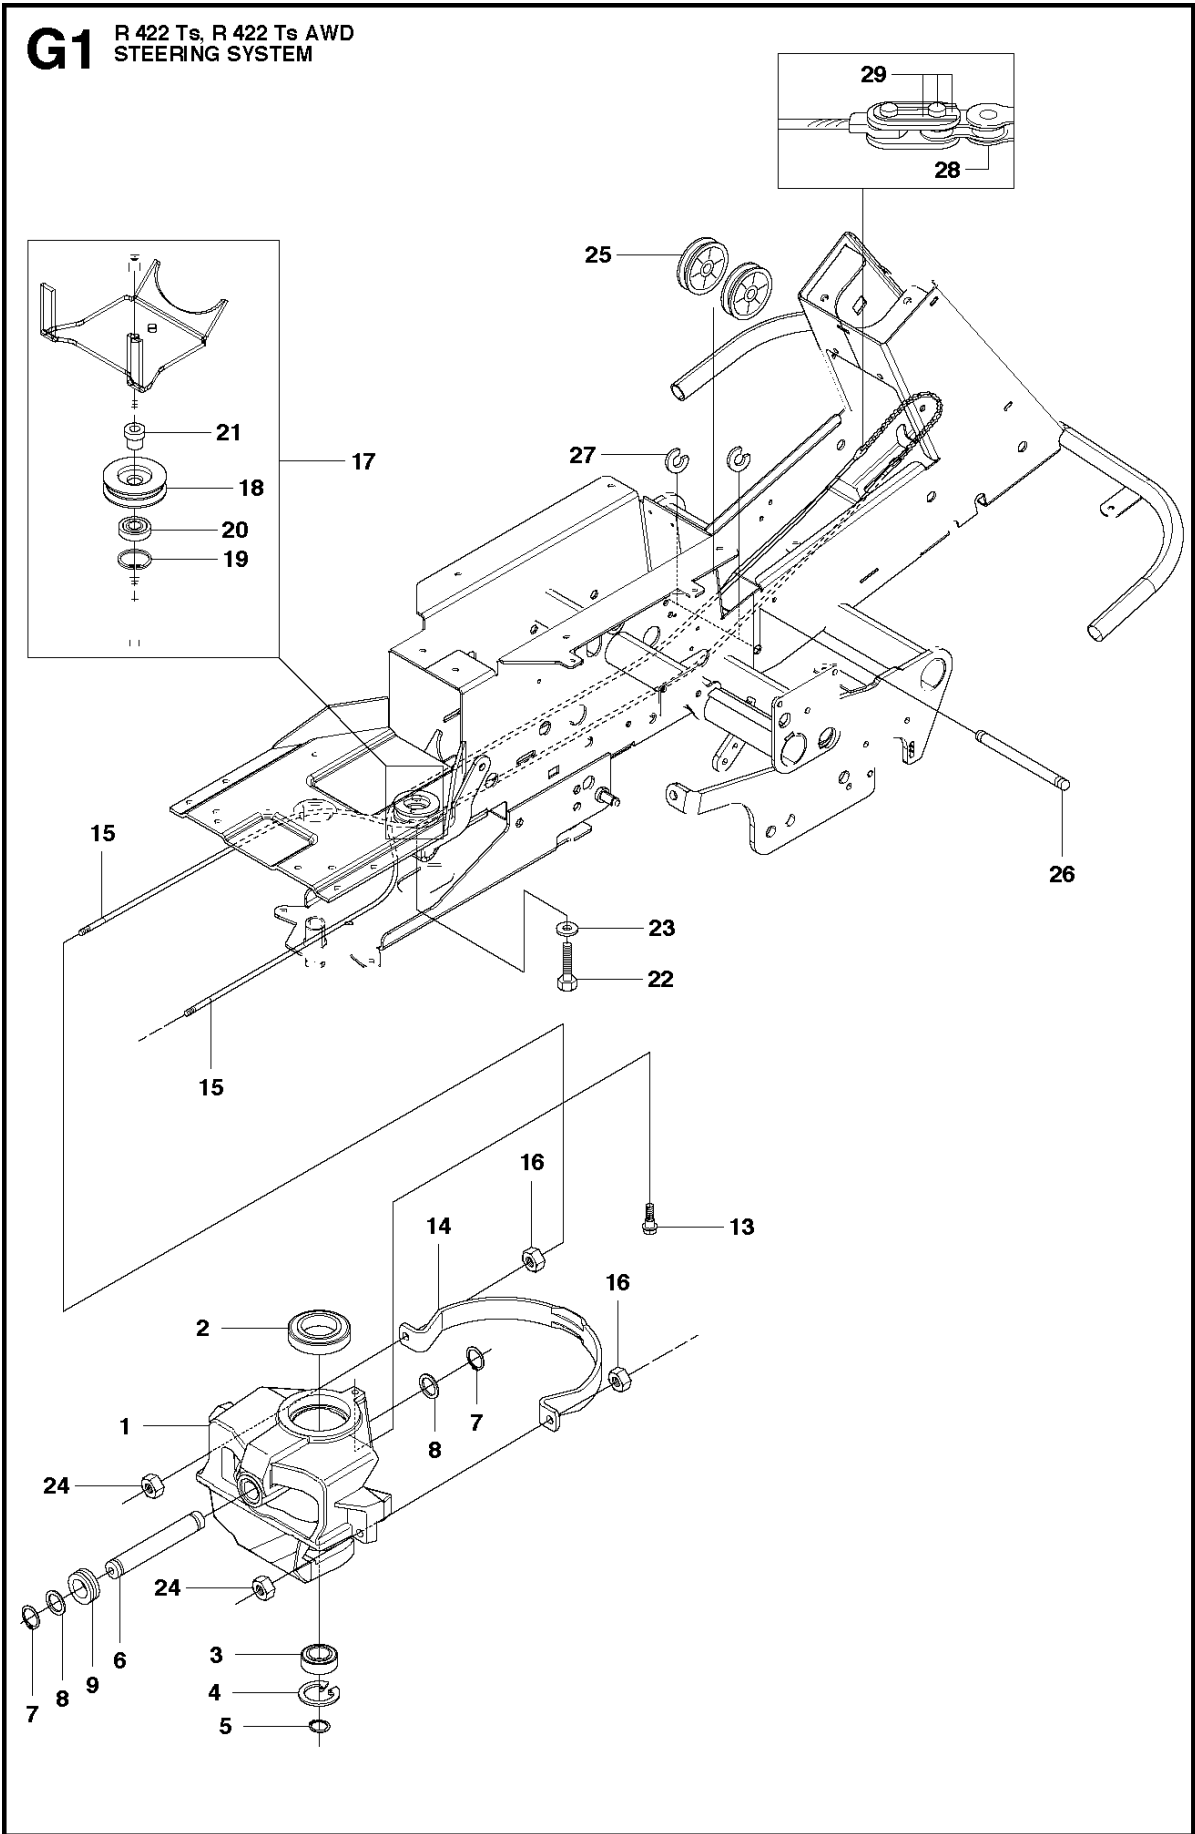

STEERING

R 422 Ts AWD, 966632501, 2011-03

Ref	Part No	Description	Remark	QTY	KIT
1	506 93 47-02	SPINDLE		1	
2	738 21 10-04	BALL BEARING		1	
3	738 21 05-04	BALL BEARING		1	
4	735 31 40-10	CIRCLIP		1	
5	735 31 26-00	CIRCLIP		1	
6	535 46 30-01	SWING AXLE		1	
7	735 31 26-00	CIRCLIP		2	
8	506 77 34-01	WASHER		2	
9	740 68 14-21	V-RING		1	
13	506 59 74-01	SCREW EHHFM		1	
14	544 42 73-01	WIRE GUIDE		1	
15	577 19 99-03	WIRE ASSY		2	
16	731 23 20-51	HEXAGON NUT		2	
17	506 50 09-03	BARRING WHEEL		1	
18	535 42 41-01	BARRING WHEEL		1	17
19	735 31 40-10	CIRCLIP		1	17
20	738 22 04-19	BALL BEARING		1	17
21	506 50 08-02	BUSHING		1	17
22	725 25 00-51	SCREW EHHM		1	
23	734 11 74-41	WASHER		1	
24	732 21 20-51	NUT		2	
25	506 52 24-01	STARTER PULLEY		2	
26	506 53 94-03	SHAFT		1	
27	735 31 14-20	E-CLIP		2	
28	506 55 46-01	CHAIN		1	
29	506 55 47-01	LINKAGE		2