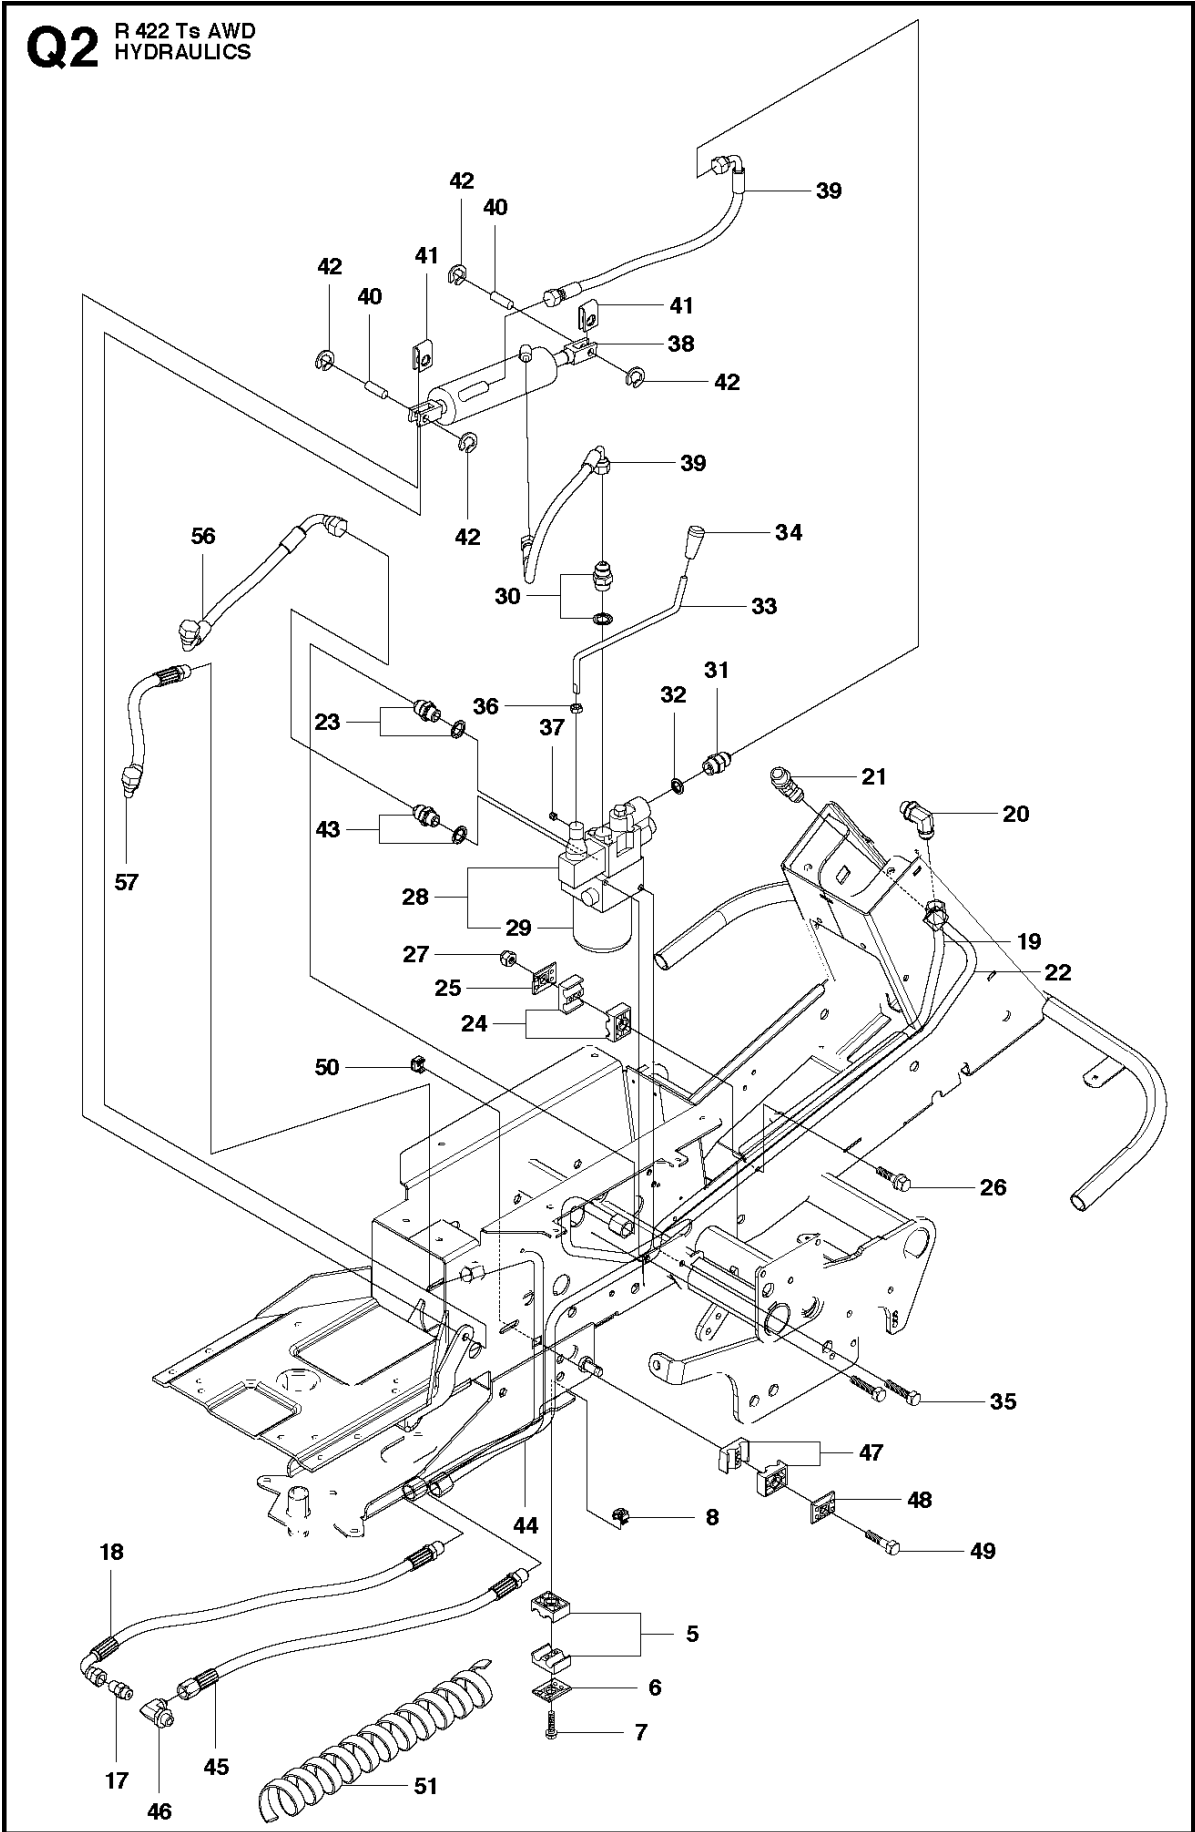

HYDRAULICS

R 422 Ts AWD, 966632501, 2011-03

Ref	Part No	Description	Remark	QTY KIT
5	544 37 33-02	PIPE CLAMP		1
6	544 37 38-02	COVER PLATE		1
7	506 57 01-07	SCREW EHHFM		1
8	544 81 17-01	CAGE NUT		1
17	535 42 68-05	PIPE FITTING		1
18	535 45 03-01	HYDRAULIC HOSE		1
19	544 83 42-01	HYDRAULIC PIPE		1
20	535 43 73-01	PIPE FITTING		1
21	535 42 69-01	PIPE FITTING		1
22	504 20 99-01	HYDRAULIC PIPE		1
23	535 42 68-01	PIPE FITTING		1
24	544 37 33-03	PIPE CLAMP		1
25	535 43 85-01	COVER WASHER		1
26	535 47 52-45	SCREW EHHFM		1
27	732 21 16-01	LOCK NUT		1
28	522 53 56-02	FILTER UNIT		1
29	535 42 75-02	FILTER		1
30	535 42 68-05	PIPE FITTING		1
31	535 43 71-01	PIPE FITTING		1
32	535 43 72-01	RUBBER STEEL WASHER		1
33	505 44 00-01	LIFTING LEVER		1
34	535 43 82-01	KNOB		1
35	725 24 49-71	SCREW EHHM		2
36	731 23 18-01	HEXAGON NUT		1
37	728 84 43-05	SCREW IHSETM		1
38	535 42 72-01	CYLINDER ASSY		1
39	535 42 71-03	HYDRAULIC HOSE		2
40	535 43 76-01	LOCKING PIN		2
41	535 45 66-01	U-PLÅT		2
42	735 31 12-00	CIRCLIP		4
43	535 42 68-01	PIPE FITTING		1
44	504 64 34-01	HYDRAULIC PIPE		1
45	575 41 53-01	HYDRAULIC HOSE		1
46	535 43 73-05	PIPE FITTING		1
47	544 37 33-03	PIPE CLAMP		1
48	535 43 85-01	COVER WASHER		1
49	535 47 52-45	SCREW EHHFM		1
50	544 81 17-02	CAGE NUT		1
51	544 02 66-07	HOSE GUARD		1
56	505 52 04-01	HYDRAULIC HOSE		1
57	505 49 69-01	HYDRAULIC HOSE		1