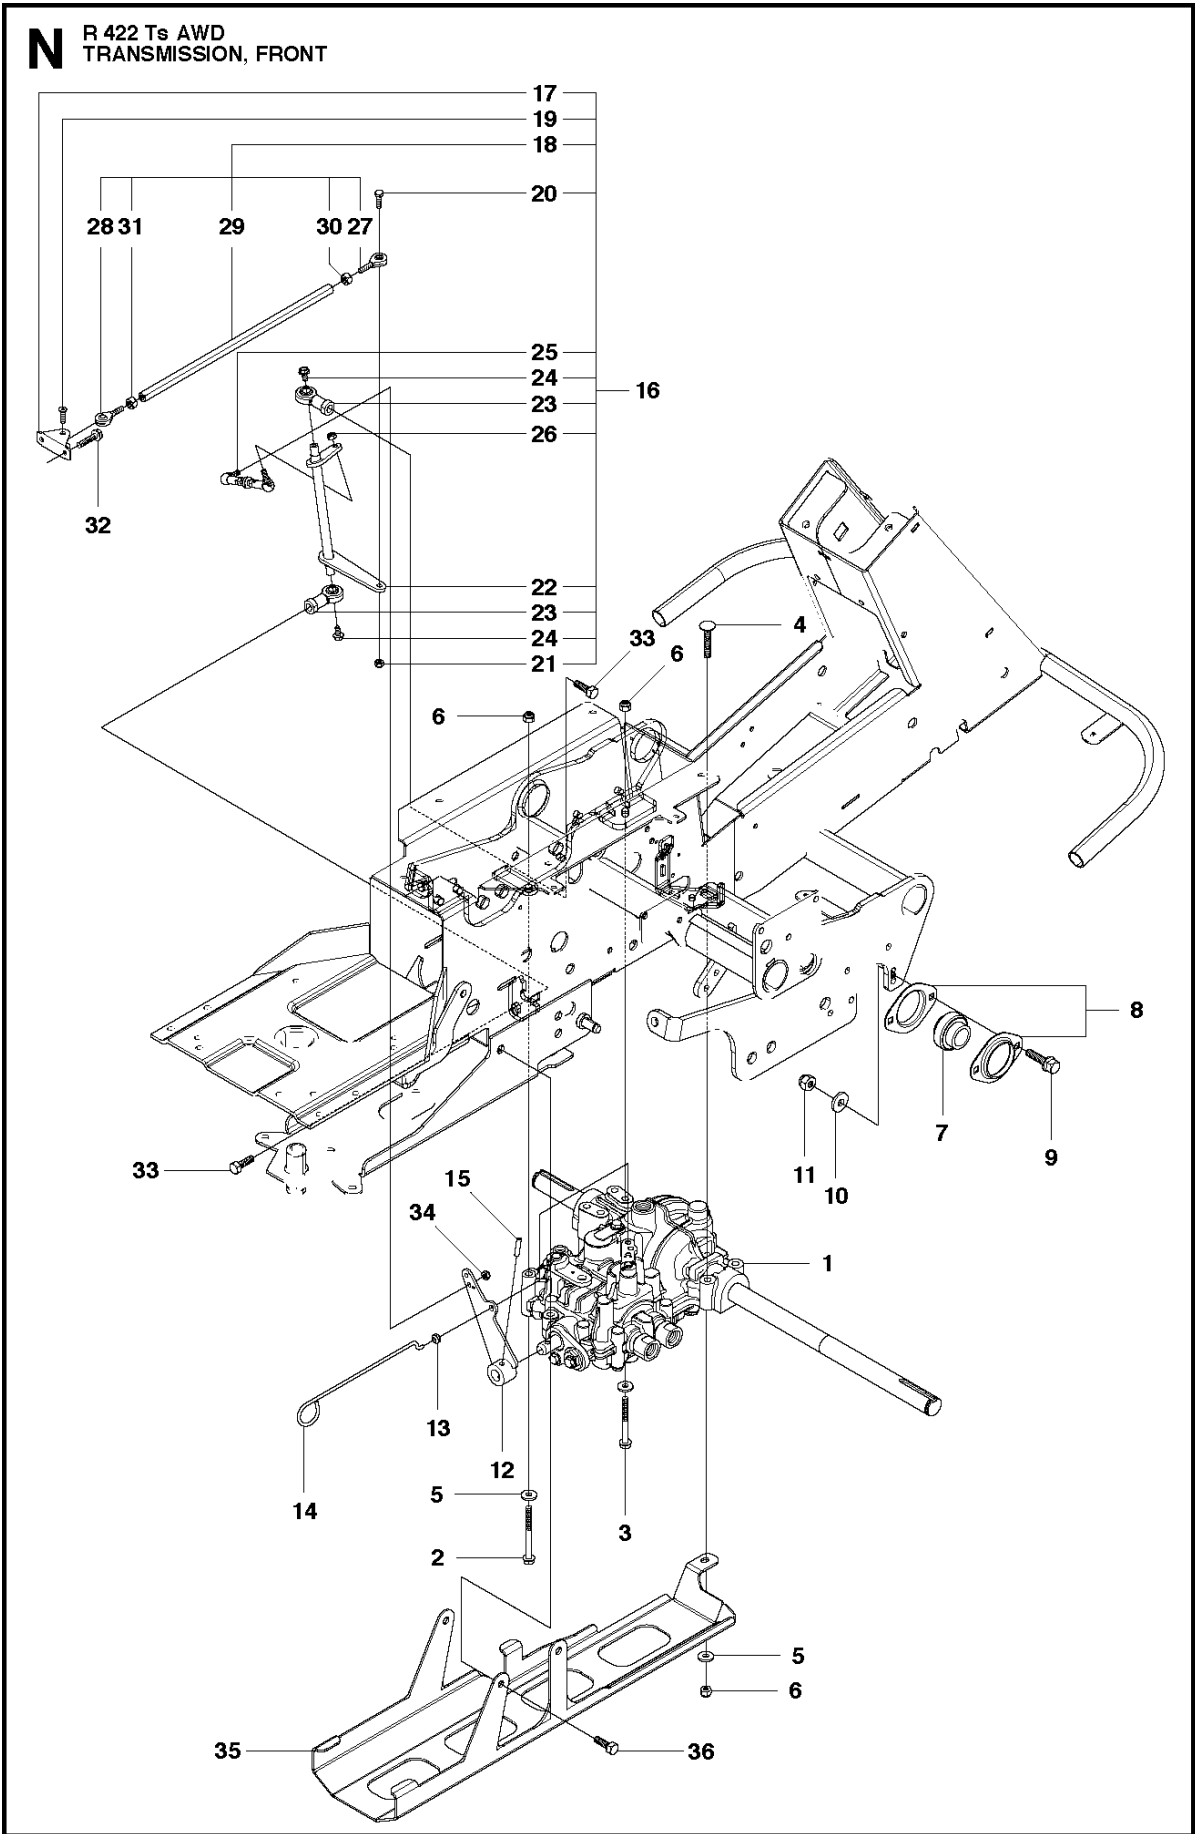

TRANSMISSION

R 422 Ts AWD, 966632501, 2011-03

Ref	Part No	Description	Remark	QTY	KIT
1	577 53 19-01	TRANSMISSION		1	
2	725 24 67-51	SCREW EHHM		1	
3	725 24 64-51	SCREW EHHM		1	
4	535 42 38-03	SCREW RSQM		1	
5	734 11 64-01	WASHER		3	
6	732 21 18-01	LOCK NUT		3	
7	544 00 89-02	BEARING		1	
8	544 00 90-02	BEARING HOUSING		1	
9	506 57 01-05	SCREW EHHFM		2	
10	734 11 64-01	WASHER		2	
11	732 21 18-01	LOCK NUT		2	
12	544 43 52-01	LEVER		1	
13	503 73 58-01	BUSHING		1	
14	535 49 97-01	ARM		1	
15	721 43 47-01	SPRING PIN		1	
16	544 84 15-01	LINK ASSY		1	
17	535 49 28-02	BRACKET		1	16
18	544 45 67-01	ROD		1	16
19	544 84 17-01	SCREW		1	16
20	725 23 70-71	SCREW EHHM		1	16
21	732 25 16-01	HEXAGON LOCKING NUT		1	16
22	535 49 74-01	LEVER		1	16
23	506 95 17-01	ROD END		2	16
24	535 47 52-12	SCREW EHHFM		2	16
25	544 44 19-01	ADJUSTMENT ROD		1	16
26	732 25 16-01	HEXAGON LOCKING NUT		1	16
27	535 48 66-01	ROD END		1	18
28	535 48 66-02	ROD END		1	18
29	535 48 65-01	ROD		1	18
30	731 23 16-01	HEXAGON NUT		1	18
31	503 22 10-18	HEXAGON NUT		1	18
32	725 23 66-51	HEXAGONAL SCREW M6X12		2	
33	725 24 93-71	SCREW EHHM		2	
34	732 21 16-01	LOCK NUT		1	
35	544 84 57-01	SKID PLATE		1	
36	506 57 01-04	SCREW EHHFM		3