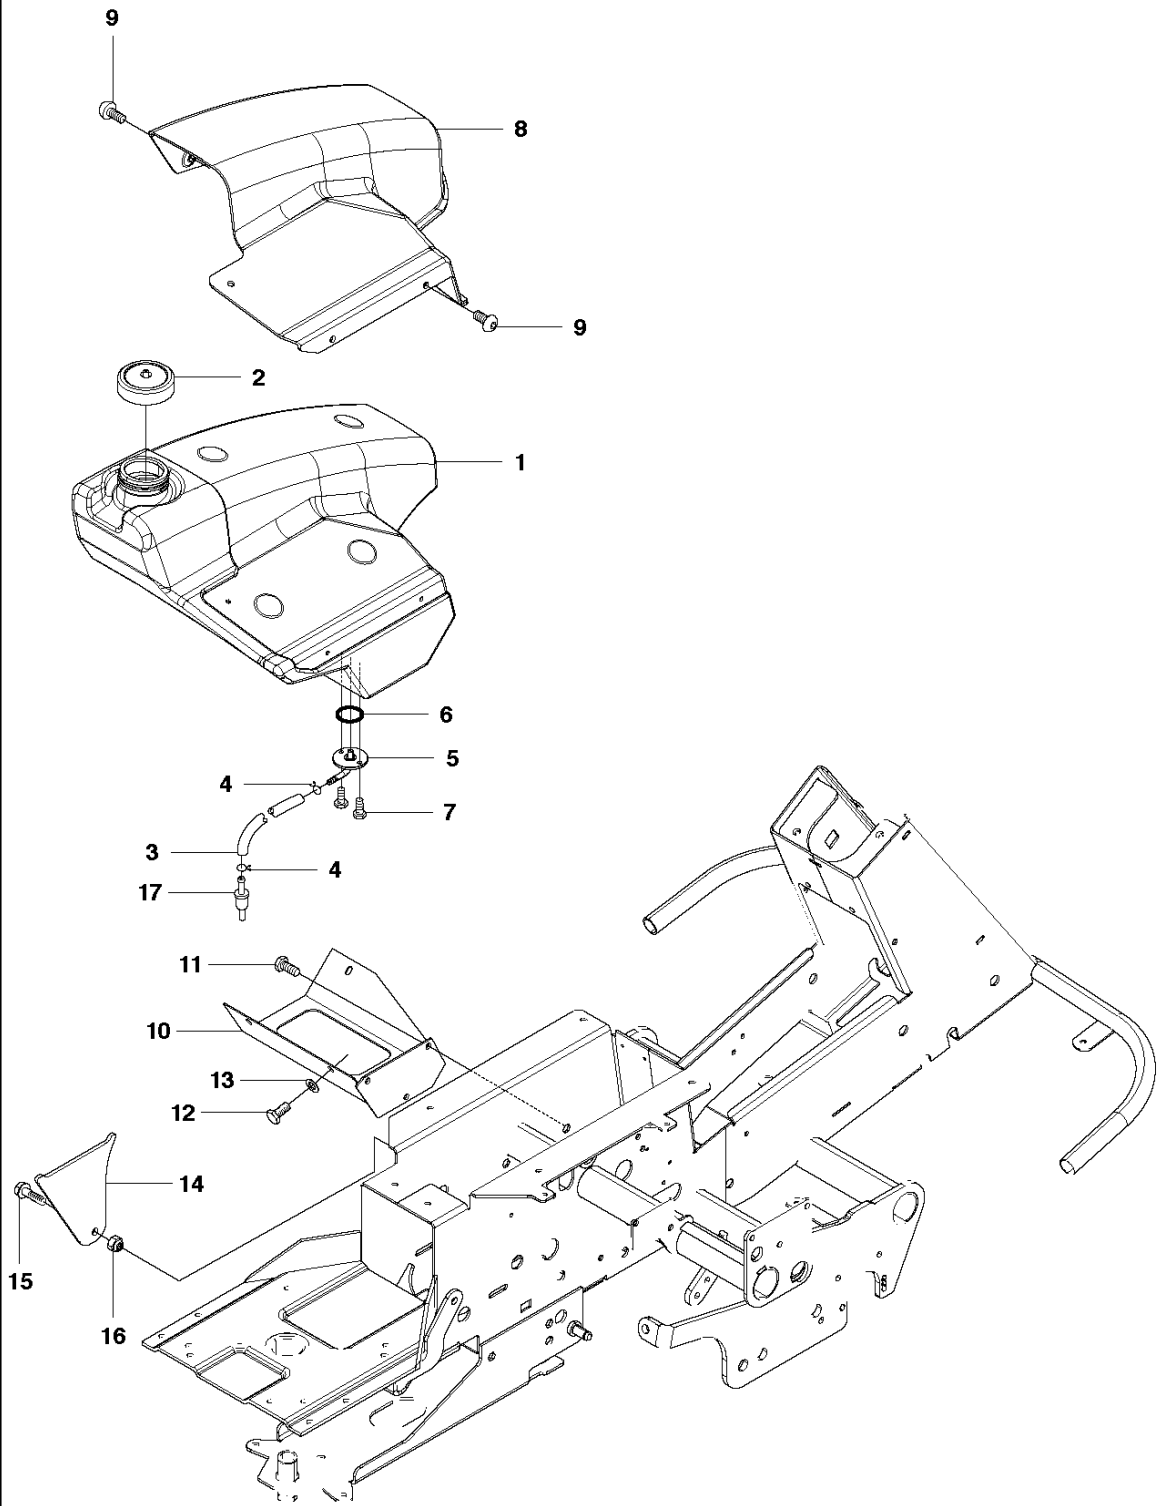

B R 422 Ts, R 422 Ts AWD
FUEL SYSTEM

FUEL SYSTEM

R 422 Ts AWD, 966632501, 2011-03

Ref	Part No	Description	Remark	QTY KIT
1	535 42 52-01	FUEL TANK		1
2	506 67 33-01	TANK CAP ASSY		1
3	504 80 00-07	FUEL HOSE		1
4	535 46 97-01	HOSE BRACE		2
5	506 89 18-01	CONNECTION		1
6	740 48 12-02	O-RING		1
7	535 41 56-19	SCREW		2
8	535 43 27-01	DESIGN COVER TANK		1
9	535 42 58-01	SCREW IHPANM		5
10	535 43 86-01	BRACKET		1
11	725 24 51-71	SCREW EHHM		3
12	725 23 66-51	HEXAGONAL SCREW M6X12		3
13	734 11 56-01	WASHER		3
14	535 43 88-01	TANK SUPPORT		1
15	725 24 95-71	SCREW EHHM		1
16	732 21 20-01	LOCK NUT		1
17	506 79 10-01	FUEL FILTER		1