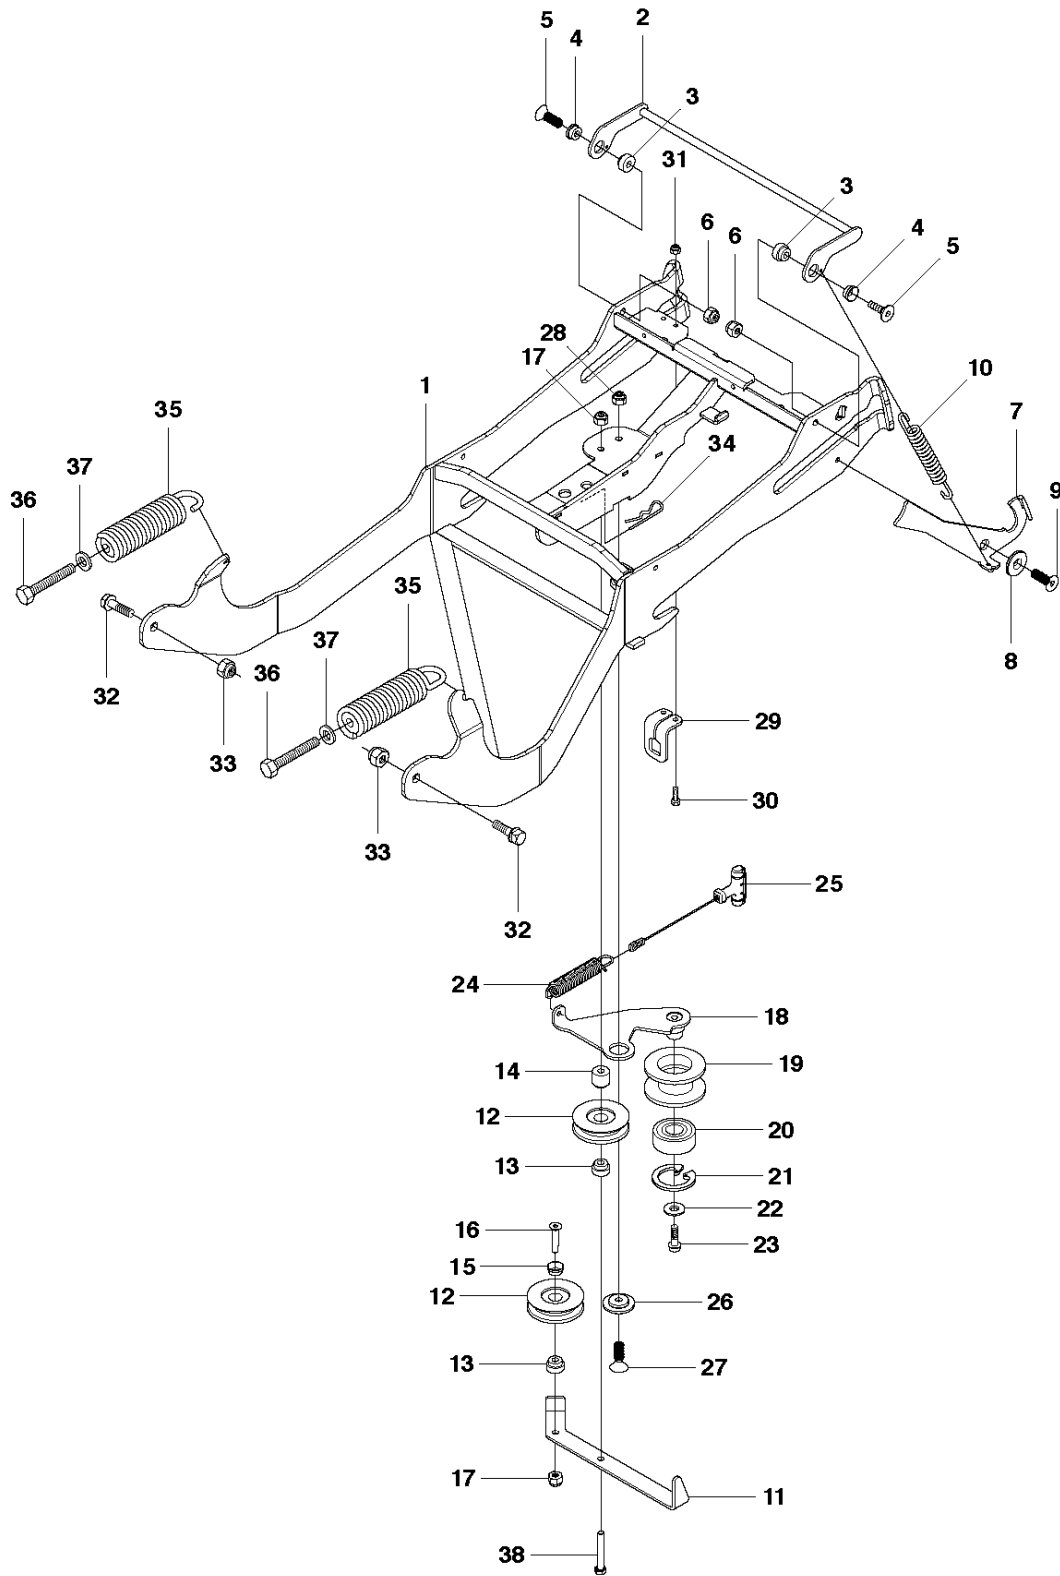

EQUIPMENT FRAME ASSY

FRAME

R 422 Ts AWD, 966632501, 2011-03

Ref	Part No	Description	Remark	QTY KIT
1	502 63 79-01	EQUIPMENT FRAME		1
2	504 55 78-01	HOOK		1
3	544 00 34-01	BUSHING		2
4	506 99 33-02	SLEEVE		2
5	725 64 59-01	SCREW IHCSFM		2
6	732 21 18-01	LOCK NUT		2
7	504 55 80-01	LEVER		1
8	506 91 87-01	WASHER		1
9	725 64 48-01	SCREW IHCSFM		1
10	506 53 56-03	DRAW SPRING		1
11	504 81 28-01	BELT GUIDE		1
12	544 00 46-01	PULLEY ASSY		2
13	544 00 34-01	BUSHING		2
14	544 00 34-02	BUSHING		1
15	506 99 33-02	SLEEVE		1
16	725 64 59-01	SCREW IHCSFM		1
17	732 21 18-01	LOCK NUT		2
18	504 62 19-01	BELT TENSIONER		1
19	506 92 89-01	PULLEY		1
20	738 21 04-04	BALL BEARING		1
21	735 31 38-10	CIRCLIP		1
22	734 11 64-41	WASHER		1
23	506 55 83-02	SCREW EHHFT		1
24	504 62 24-01	SPRING		1
25	504 62 21-01	HANDLE ASSY		1
26	505 45 17-01	WASHER		1
27	725 64 53-01	SCREW IHCSFM		1
28	732 21 18-01	LOCK NUT		1
29	504 62 17-01	GUIDE		1
30	725 23 68-71	SCREW EHHM		2
31	732 21 16-01	LOCK NUT		2
32	506 89 58-01	COLLAR SCREW		2
33	732 25 22-01	HEXAGON LOCKING NUT		2
34	506 96 66-01	HAIR PIN COTTER		1
35	505 42 09-01	SPRING		2
36	725 25 15-71	SCREW EHHM		2
37	734 11 72-01	WASHER		2
38	725 24 62-51	SCREW EHHM		1