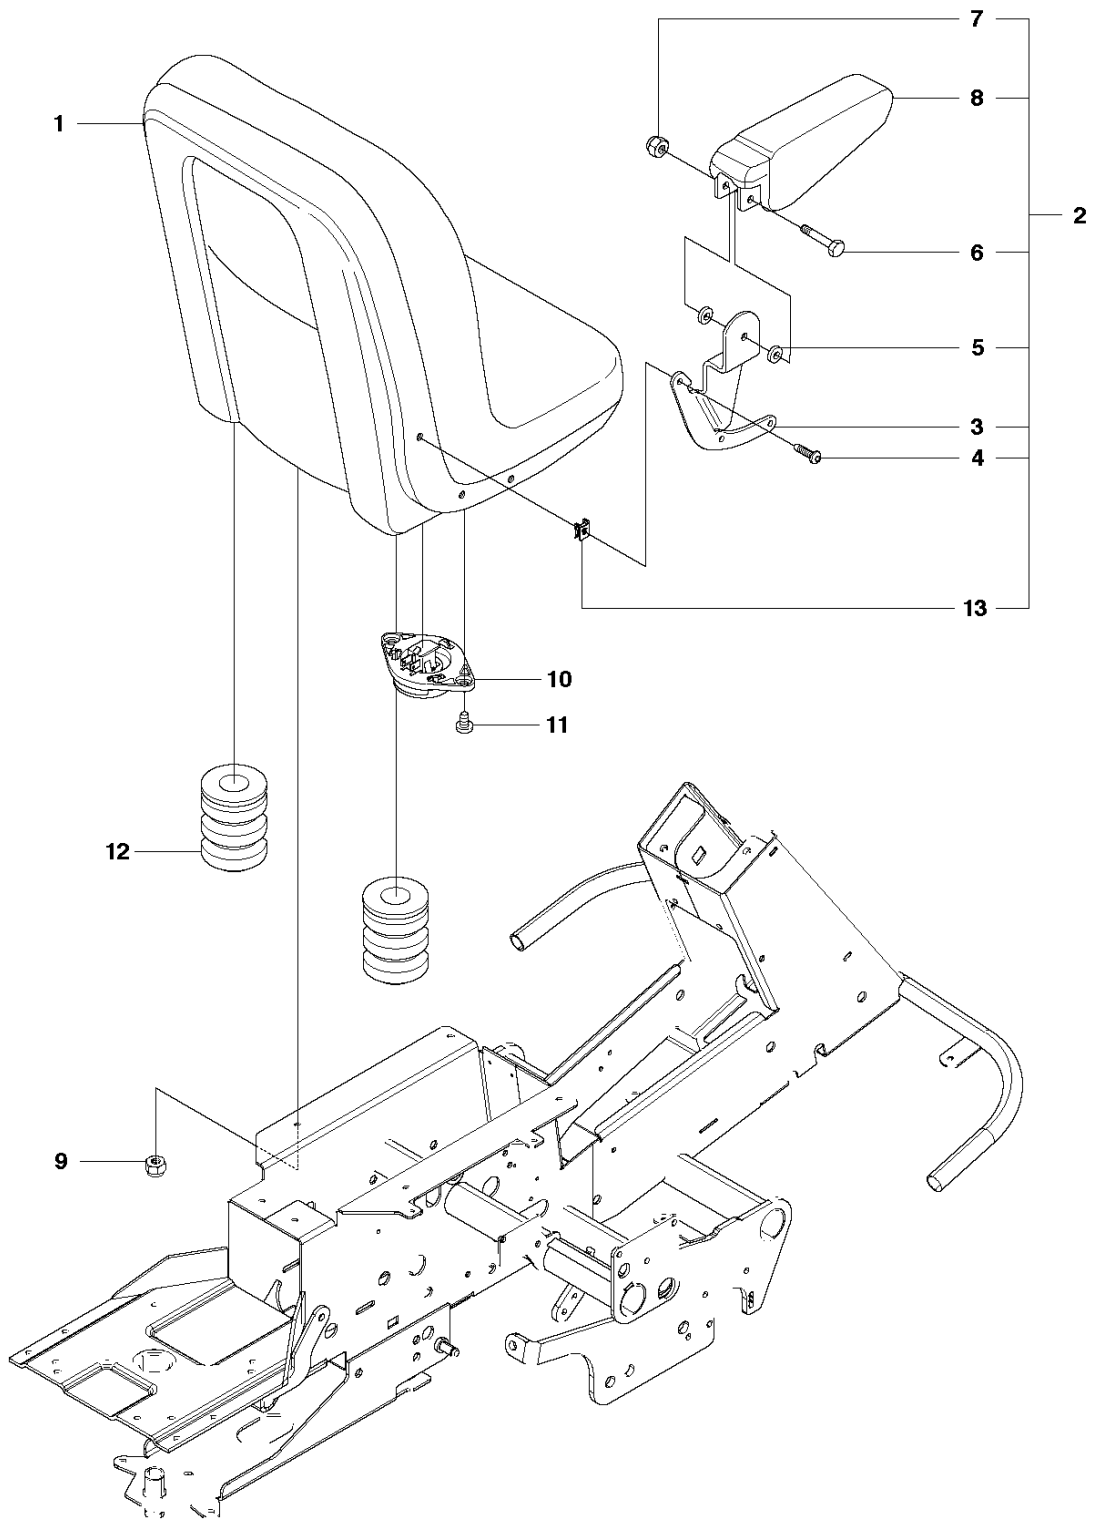

SPARE PARTS LIST

RIDERS

R 422 Ts AWD, 966632501, 2011-03

A R 422 Ts, R 422 Ts AWD
SEAT

SEAT

R 422 Ts AWD, 966632501, 2011-03

Ref	Part No	Description	Remark	QTY	KIT
1	525 40 64-01	SEAT ASSY		1	
2	525 40 65-01	ARM REST KIT		1	
3	535 41 49-75	BRACKET		1	2
3	535 41 49-76	BRACKET		1	2
4	580 72 10-01	SCREW		6	2
5	535 41 49-78	SPACER		4	2
6	535 41 49-79	SCREW		2	2
7	535 41 49-80	NUT		2	2
8	535 41 49-81	ARMSTÖD		2	2
9	732 21 18-01	LOCK NUT		4	
10	582 87 66-01	SWITCH		1	
11	503 21 88-16	SCREW IHSCT		2	
12	529 29 24-01	DAMPING PIECE		2	
13	580 72 11-01	SPEED NUT		2	

B R 422 Ts, R 422 Ts AWD
FUEL SYSTEM

FUEL SYSTEM

R 422 Ts AWD, 966632501, 2011-03

Ref	Part No	Description	Remark	QTY KIT
1	535 42 52-01	FUEL TANK		1
2	506 67 33-01	TANK CAP ASSY		1
3	504 80 00-07	FUEL HOSE		1
4	535 46 97-01	HOSE BRACE		2
5	506 89 18-01	CONNECTION		1
6	740 48 12-02	O-RING		1
7	535 41 56-19	SCREW		2
8	535 43 27-01	DESIGN COVER TANK		1
9	535 42 58-01	SCREW IHPANM		5
10	535 43 86-01	BRACKET		1
11	725 24 51-71	SCREW EHHM		3
12	725 23 66-51	HEXAGONAL SCREW M6X12		3
13	734 11 56-01	WASHER		3
14	535 43 88-01	TANK SUPPORT		1
15	725 24 95-71	SCREW EHHM		1
16	732 21 20-01	LOCK NUT		1
17	506 79 10-01	FUEL FILTER		1