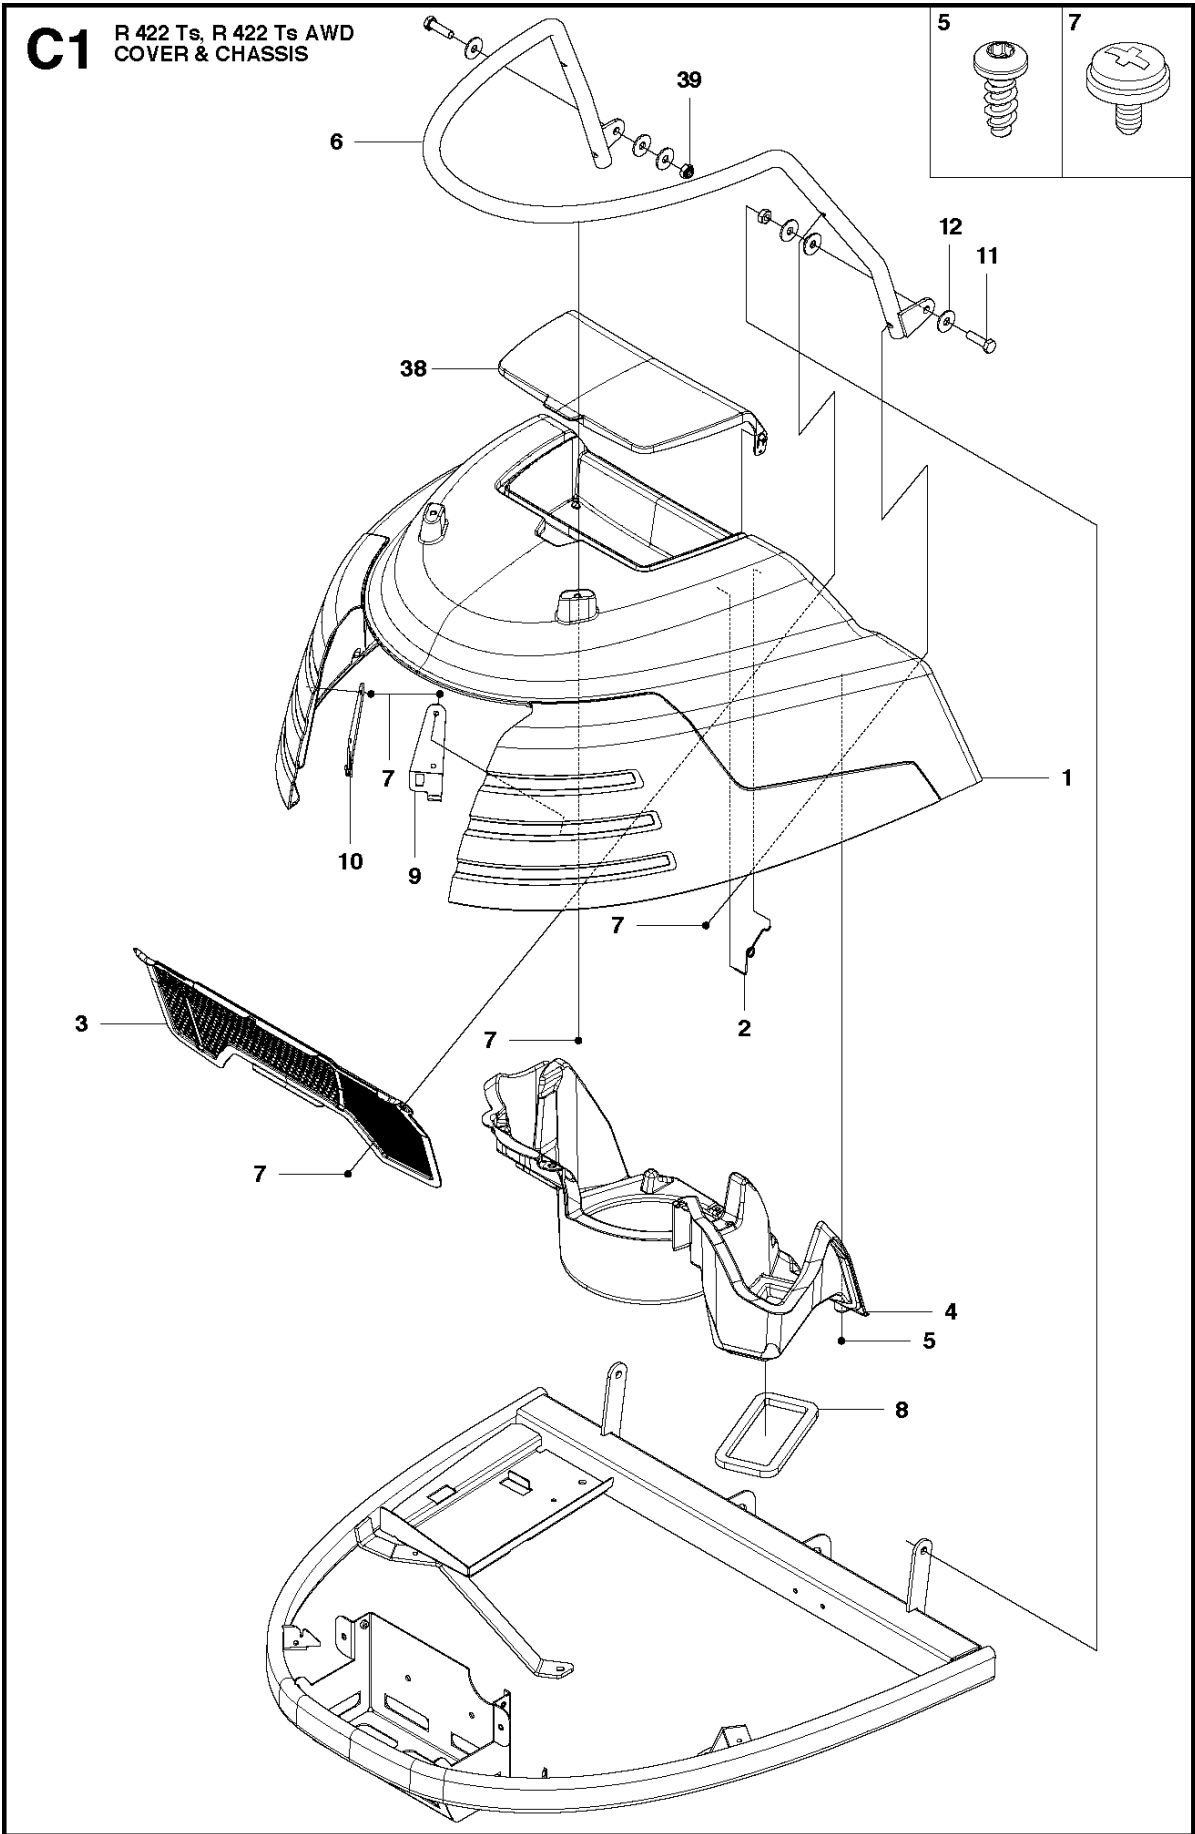

CHASSIS & ENCLOSURES

R 422 Ts AWD, 966632501, 2011-03

Ref	Part No	Description	Remark	QTY KIT
1	502 62 55-01	ENGINE HOOD ASSY		1
2	504 12 41-01	SPRING		2
3	502 48 22-01	GRID		1
4	504 10 19-02	AIR CONDUCTOR		1
5	504 61 09-01	SCREW ITPANT		5
6	502 49 46-01	LOAD CARRIER		1
7	544 40 05-01	SCREW		10
8	504 62 95-01	SEALING		1
9	504 61 39-01	GUIDE PLATE		1
10	504 61 39-02	GUIDE PLATE		1
11	725 24 97-51	SCREW		2
12	734 11 74-60	WASHER		6
38	504 10 14-01	LID		1
39	732 21 20-51	NUT		2