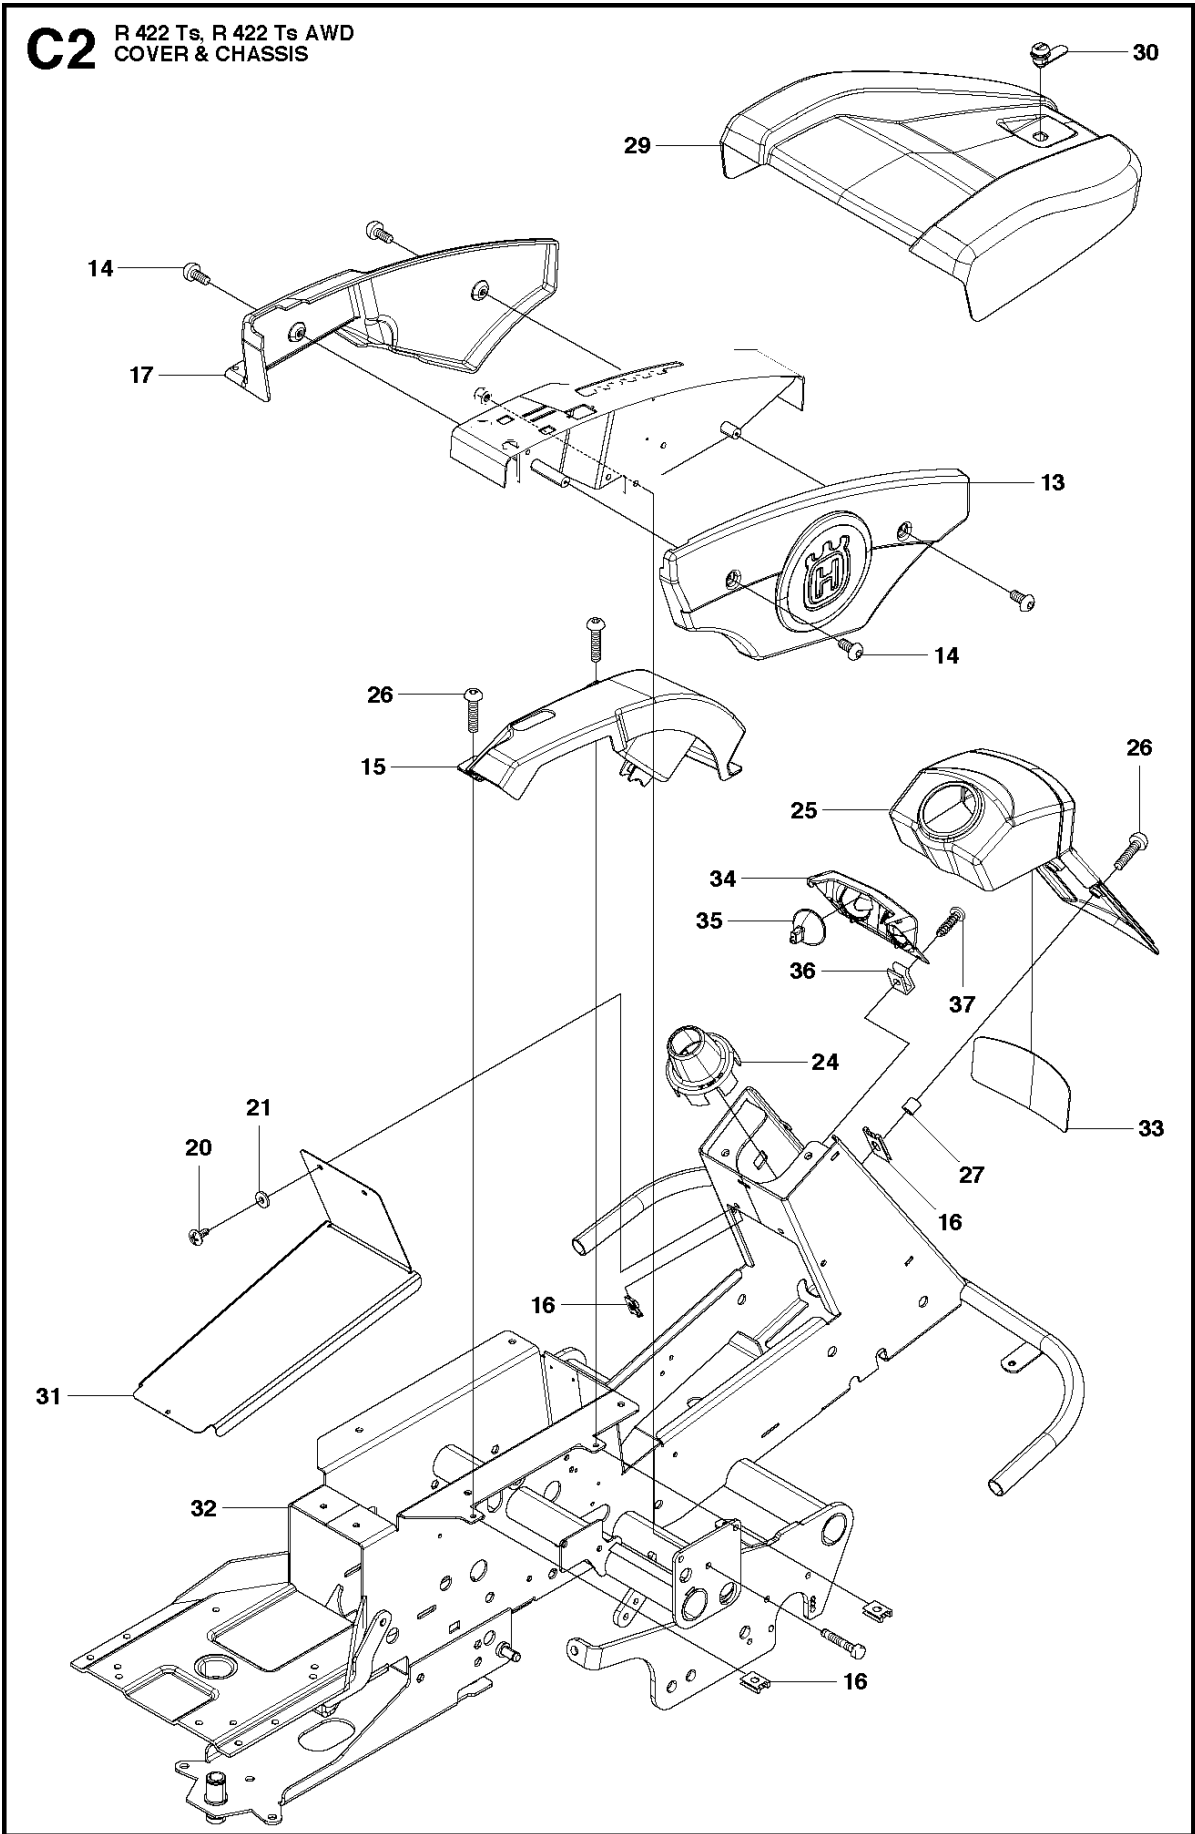

CHASSIS & ENCLOSURES

R 422 Ts AWD, 966632501, 2011-03

Ref	Part No	Description	Remark	QTY KIT
13	502 63 75-01	CONTROL COVER		1
14	535 42 58-01	SCREW IHPANM		4
15	502 63 77-01	CONTROL COVER		1
16	535 42 91-01	SPRING NUT		6
17	535 47 65-01	CONTROL CAP INNER		1
20	506 98 26-01	SCREW		6
21	506 55 97-01	WASHER		8
24	535 46 05-01	SEALING		1
25	535 45 97-01	COVER		1
26	535 42 58-02	SCREW IHPANM		4
27	535 46 29-01	SPACER		2
29	502 28 69-01	UNIT COVER		1
30	525 39 05-01	LOCK		1
31	535 42 15-01	LOCK GOLVTUNNEL		1
32	502 29 83-02	CHASSIS		1
33	535 44 71-01	LAMP CHIMNEY		1
34	535 44 67-01	HOUSING		1
35	535 44 68-01	LAMP		2
36	535 41 56-19	SCREW		2
37	506 89 20-01	SPEED NUT		2