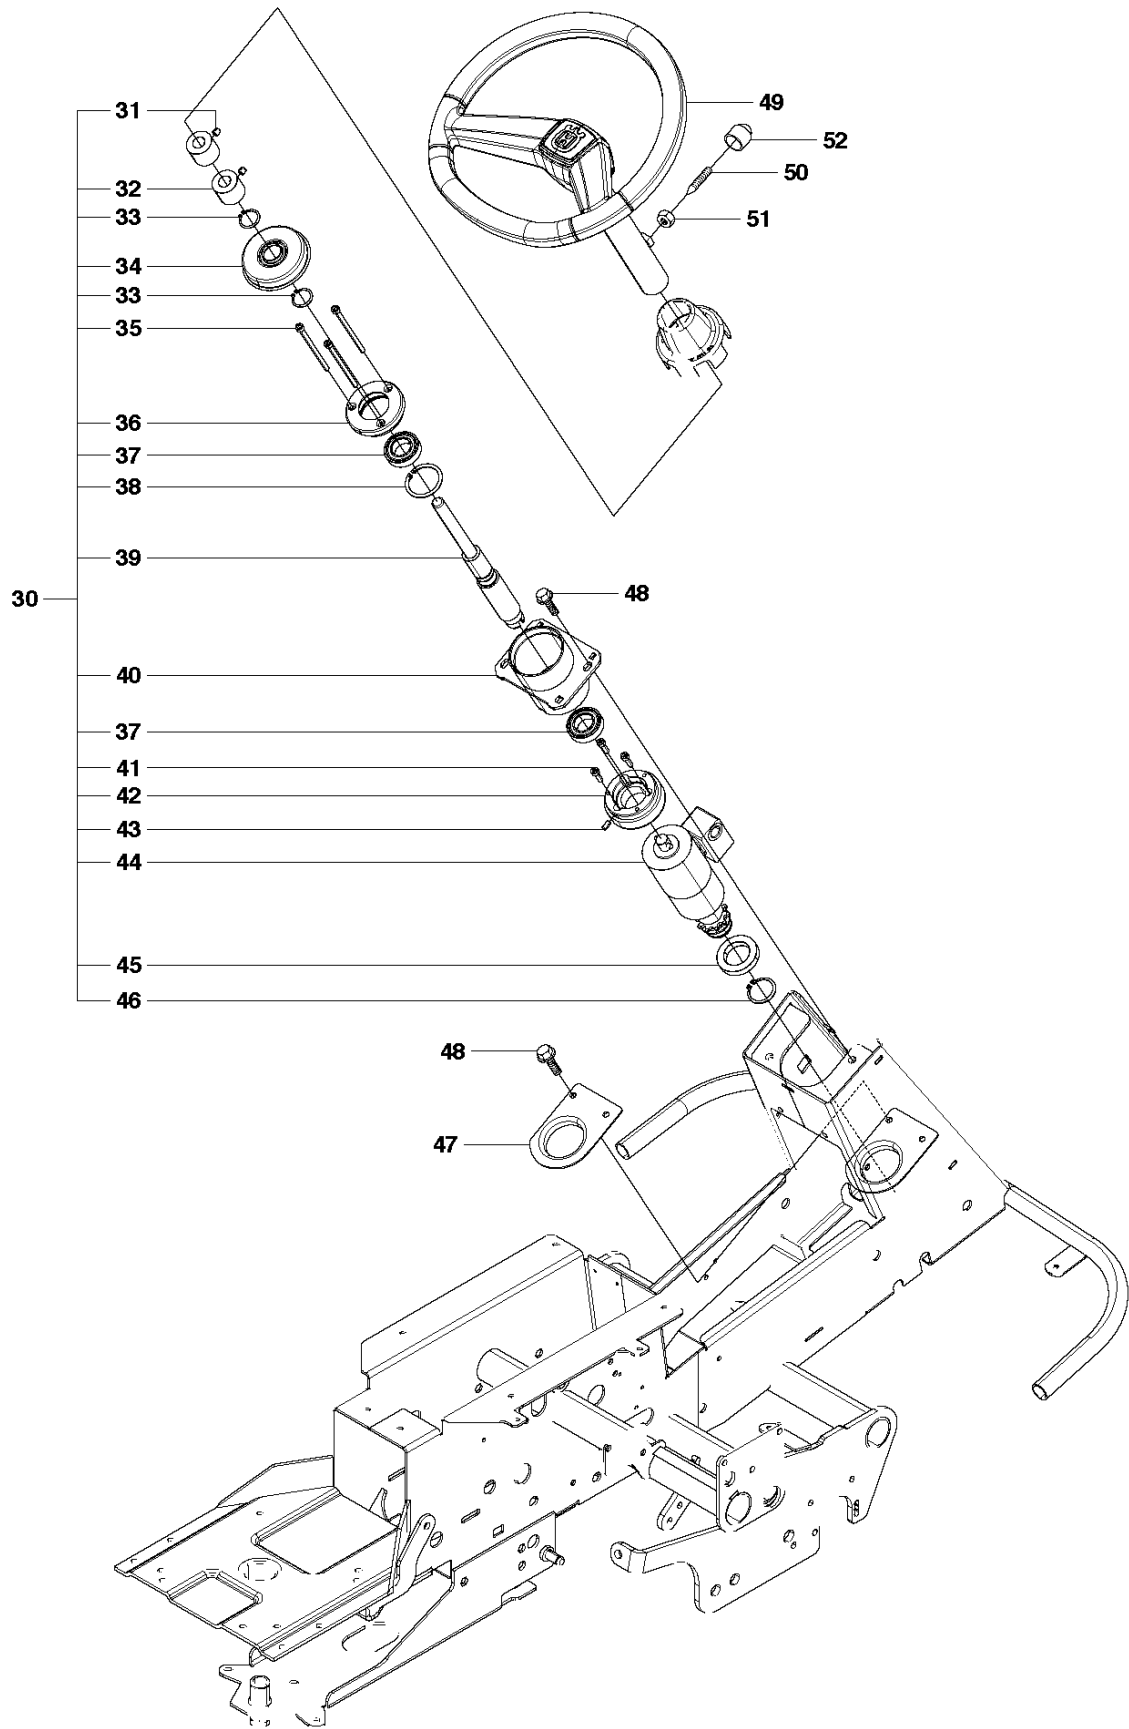

G2 R 422 Ts, R 422 Ts AWD
STEERING SYSTEM

STEERING

R 422 Ts AWD, 966632501, 2011-03

Ref	Part No	Description	Remark	QTY	KIT
30	502 63 60-01	COMFORT STEERING		1	
31	728 84 43-05	SCREW IHSETM		2	30
32	506 86 34-01	DRIVER		2	30
33	735 31 26-00	CIRCLIP		2	30
34	535 42 37-01	BELLOWS		1	30
35	535 43 28-01	SCREW IHSCM		3	30
36	535 42 36-01	BEARING HOUSING		1	30
37	738 21 05-04	BALL BEARING		2	30
38	735 31 40-10	CIRCLIP		1	30
39	535 42 19-01	STEERING ROD		1	30
40	502 29 62-01	REINFORCING TUBE		1	30
41	725 53 70-01	SCREW IHSCM		3	30
42	535 42 35-01	BEARING HOUSING		1	30
43	721 43 35-01	SPRING PIN		1	30
44	535 45 71-02	COMFORT STEERING		1	30
45	535 42 78-01	BALL BEARING		1	30
46	735 31 33-00	CIRCLIP		1	30
47	504 53 82-01	BEARING CAGE		1	
48	506 57 01-04	SCREW EHHFM		4	
49	544 37 52-01	STEERING WHEEL		1	
50	728 74 55-05	SCREW IHSETM		1	
51	731 23 18-01	HEXAGON NUT		1	
52	544 43 32-01	PROTECTIVE COVER		1