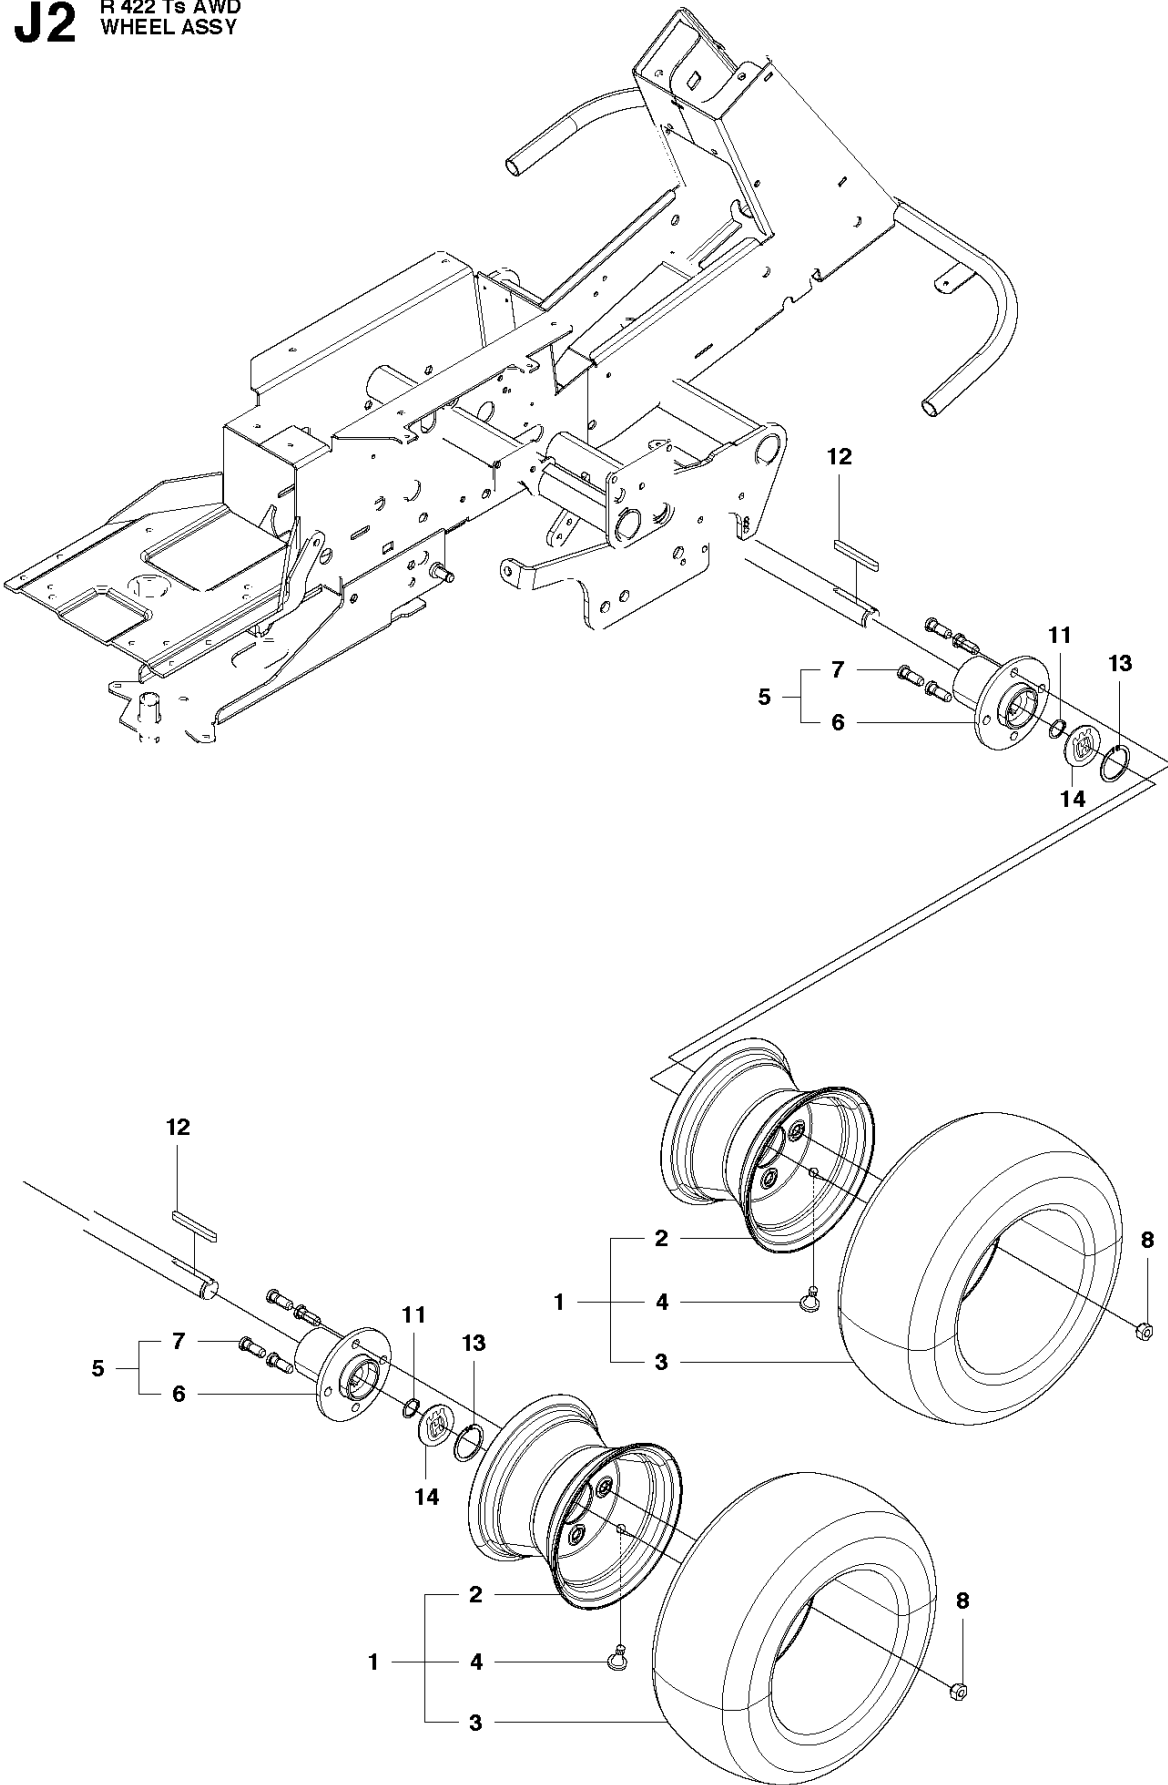

J2 R 422 Ts AWD
WHEEL ASSY

WHEELS & TIRES

R 422 Ts AWD, 966632501, 2011-03

Ref	Part No	Description	Remark	QTY	KIT
1	504 63 00-02	WHEEL ASSY		4	
2	506 86 78-01	RIM		1	1
3	535 46 79-01	TIRE		1	1
4	506 57 43-01	VALVE ASSY		1	1
5	577 57 30-01	HUB ASSY		4	
6	506 89 00-01	HUB		1	5
7	506 89 02-01	BOLT		4	5
8	506 86 50-01	WHEEL NUT		16	
11	574 45 88-01	CIRCLIP		4	
12	506 55 59-01	WEDGE		4	
13	735 31 41-10	CIRCLIP		4	
14	577 59 15-01	COVER WASHER		4