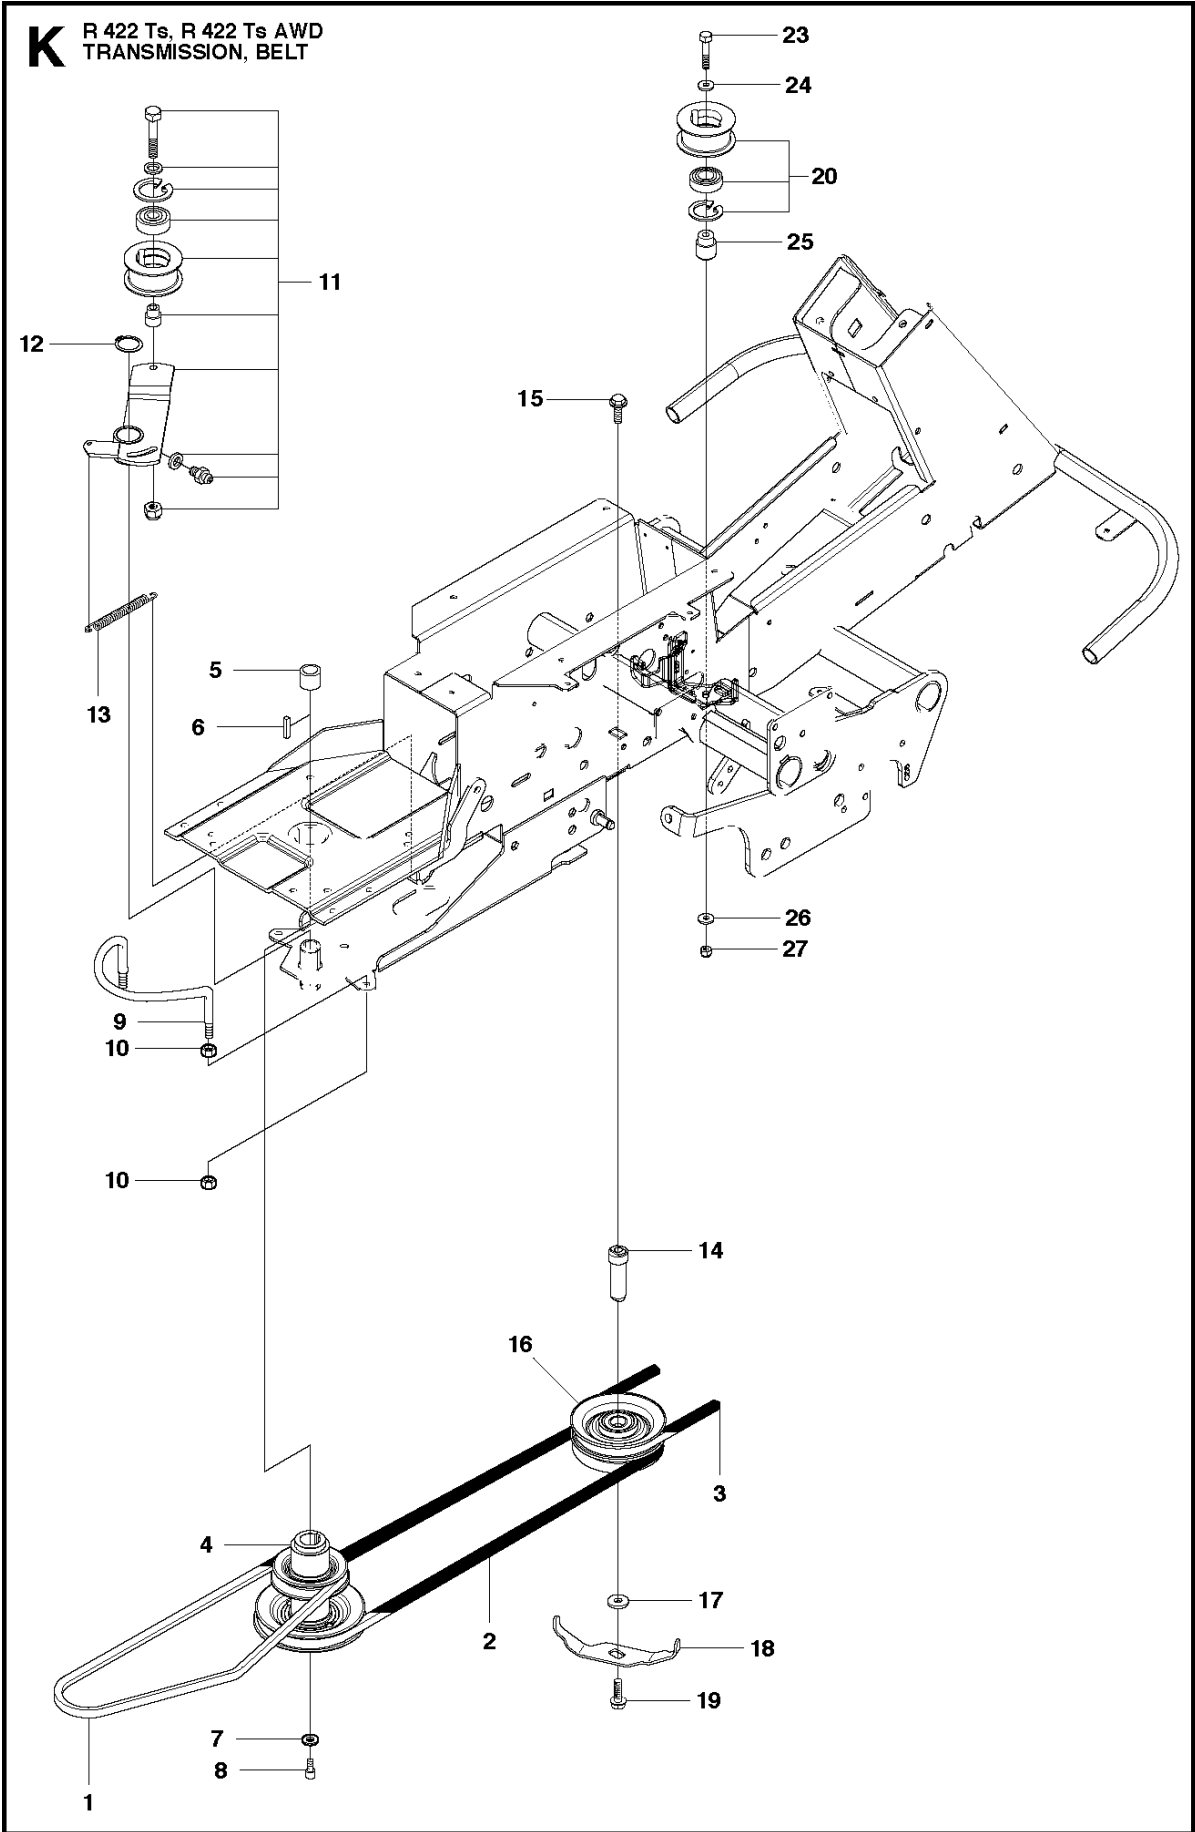

TRANSMISSION

R 422 Ts AWD, 966632501, 2011-03

Ref	Part No	Description	Remark	QTY KIT
1	506 99 19-01	DRIVE BELT		1
2	589 53 29-01	BELT		1
3	589 53 11-01	BELT		1
4	535 48 24-01	PULLEY		1
5	506 50 92-01	SPACING SLEEVE		1
6	506 55 59-01	WEDGE		1
7	506 59 75-01	WASHER		1
8	506 55 60-02	SCREW UNC		1
9	506 66 45-01	BELT GUIDE		1
10	731 23 20-51	HEXAGON NUT		4
11	535 48 44-02	BELT TENSIONER ASSY		1
12	735 31 26-00	CIRCLIP		1
13	506 66 56-01	SPRING		1
14	544 42 61-02	SHAFT		1
15	506 67 54-02	SCREW EHHFM		1
16	535 48 22-01	PULLEY		1
17	506 77 57-01	WASHER		1
18	544 40 53-01	BELT GUIDE		1
19	506 57 01-05	SCREW EHHFM		1
20	505 15 39-01	BELT TENSIONER WHEEL ASSY		1
23	725 24 61-51	SCREW EHHM		1
24	734 11 64-41	WASHER		1
25	544 00 29-01	BUSHING		1
26	734 11 64-01	WASHER		1
27	732 21 18-01	LOCK NUT		1