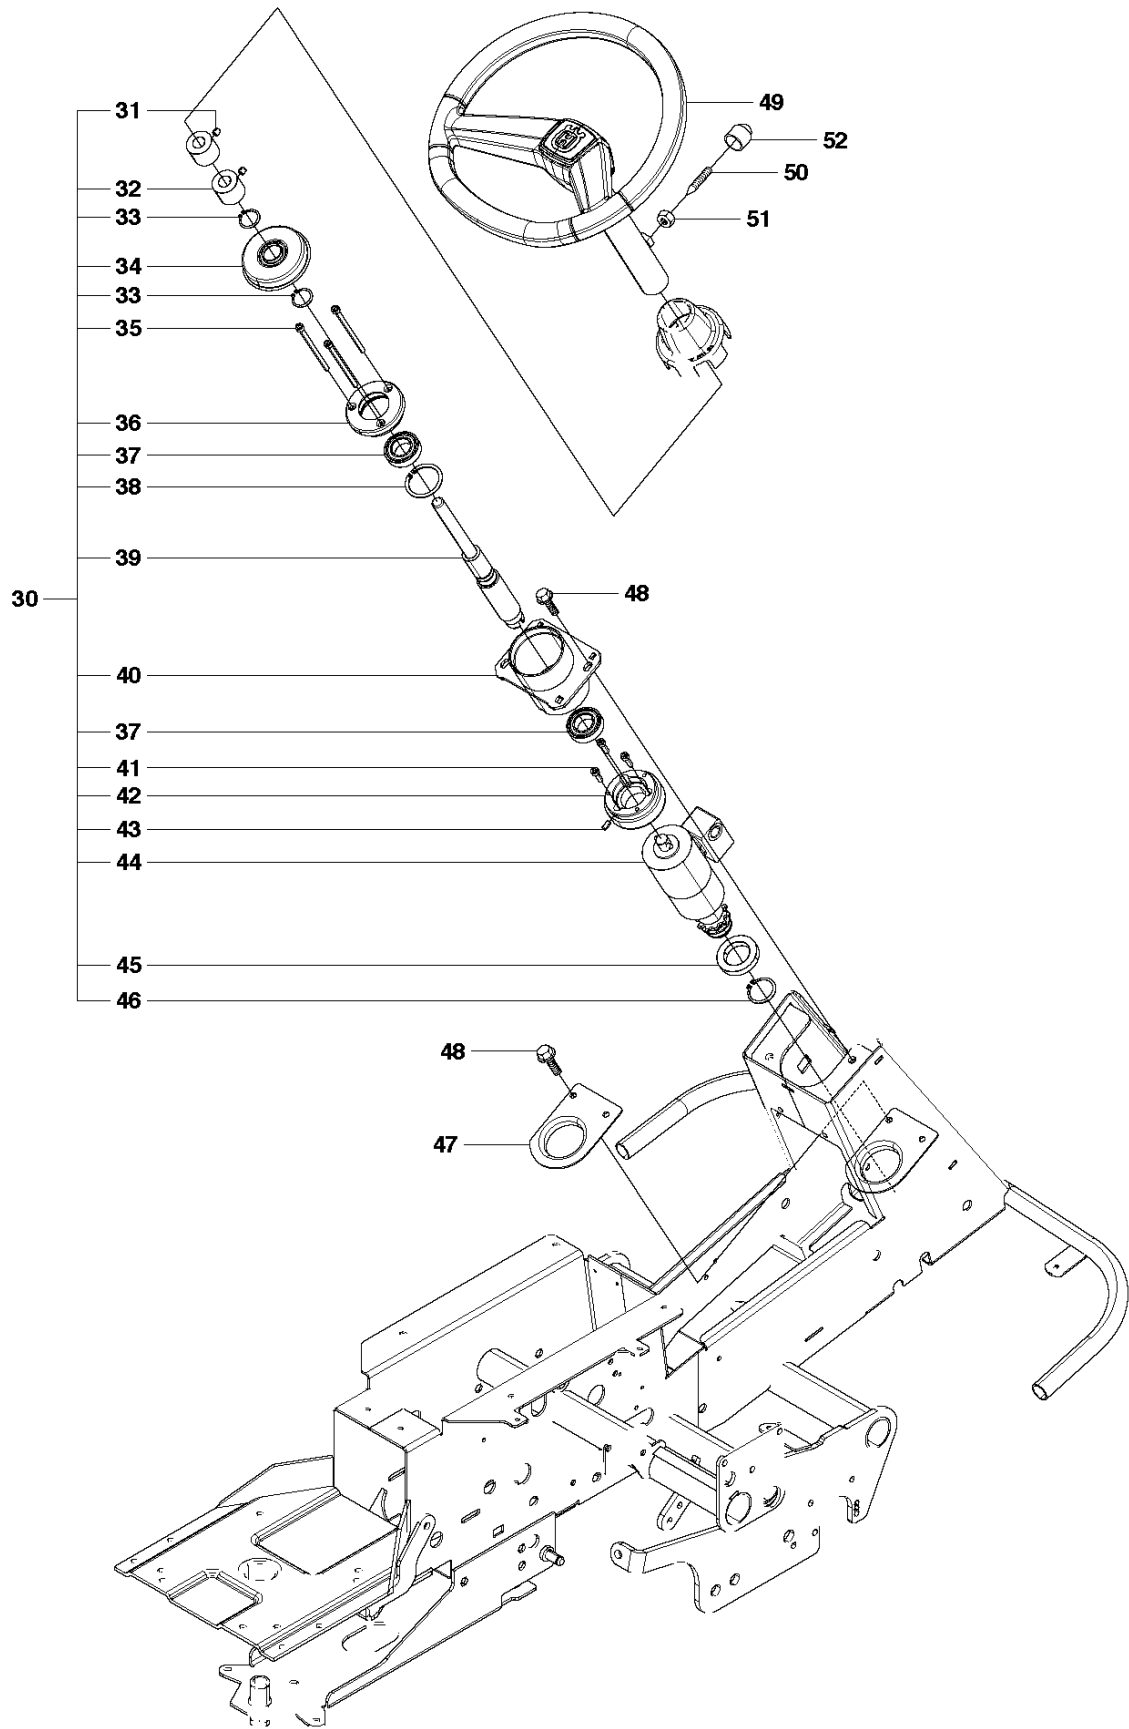

G2 R 422 Ts, R 422 Ts AWD
STEERING SYSTEM

STEERING

R422 Ts AWD, 966772901, 2011-11

Ref	Part No	Description	Remark	QTY	KIT
30	502 63 60-01	COMFORT STEERING		1	
31	728 84 43-05	SCREW IHSETM		2	30
32	506 86 34-01	DRIVER		2	30
33	735 31 26-00	CIRCLIP		2	30
34	535 42 37-01	BELLOWS		1	30
35	535 43 28-01	SCREW IHSCM		3	30
36	535 42 36-01	BEARING HOUSING		1	30
37	738 21 05-04	BALL BEARING		2	30
38	735 31 40-10	CIRCLIP		1	30
39	535 42 19-01	STEERING ROD		1	30
40	502 29 62-01	REINFORCING TUBE		1	30
41	725 53 70-01	SCREW IHSCM		3	30
42	535 42 35-01	BEARING HOUSING		1	30
43	721 43 35-01	SPRING PIN		1	30
44	535 45 71-02	COMFORT STEERING		1	30
45	535 42 78-01	BALL BEARING		1	30
46	735 31 33-00	CIRCLIP		1	30
47	504 53 82-01	BEARING CAGE		1	
48	506 57 01-04	SCREW EHHFM		4	
49	544 37 52-01	STEERING WHEEL		1	
50	728 74 55-05	SCREW IHSETM		1	
51	731 23 18-01	HEXAGON NUT		1	
52	544 43 32-01	PROTECTIVE COVER		1