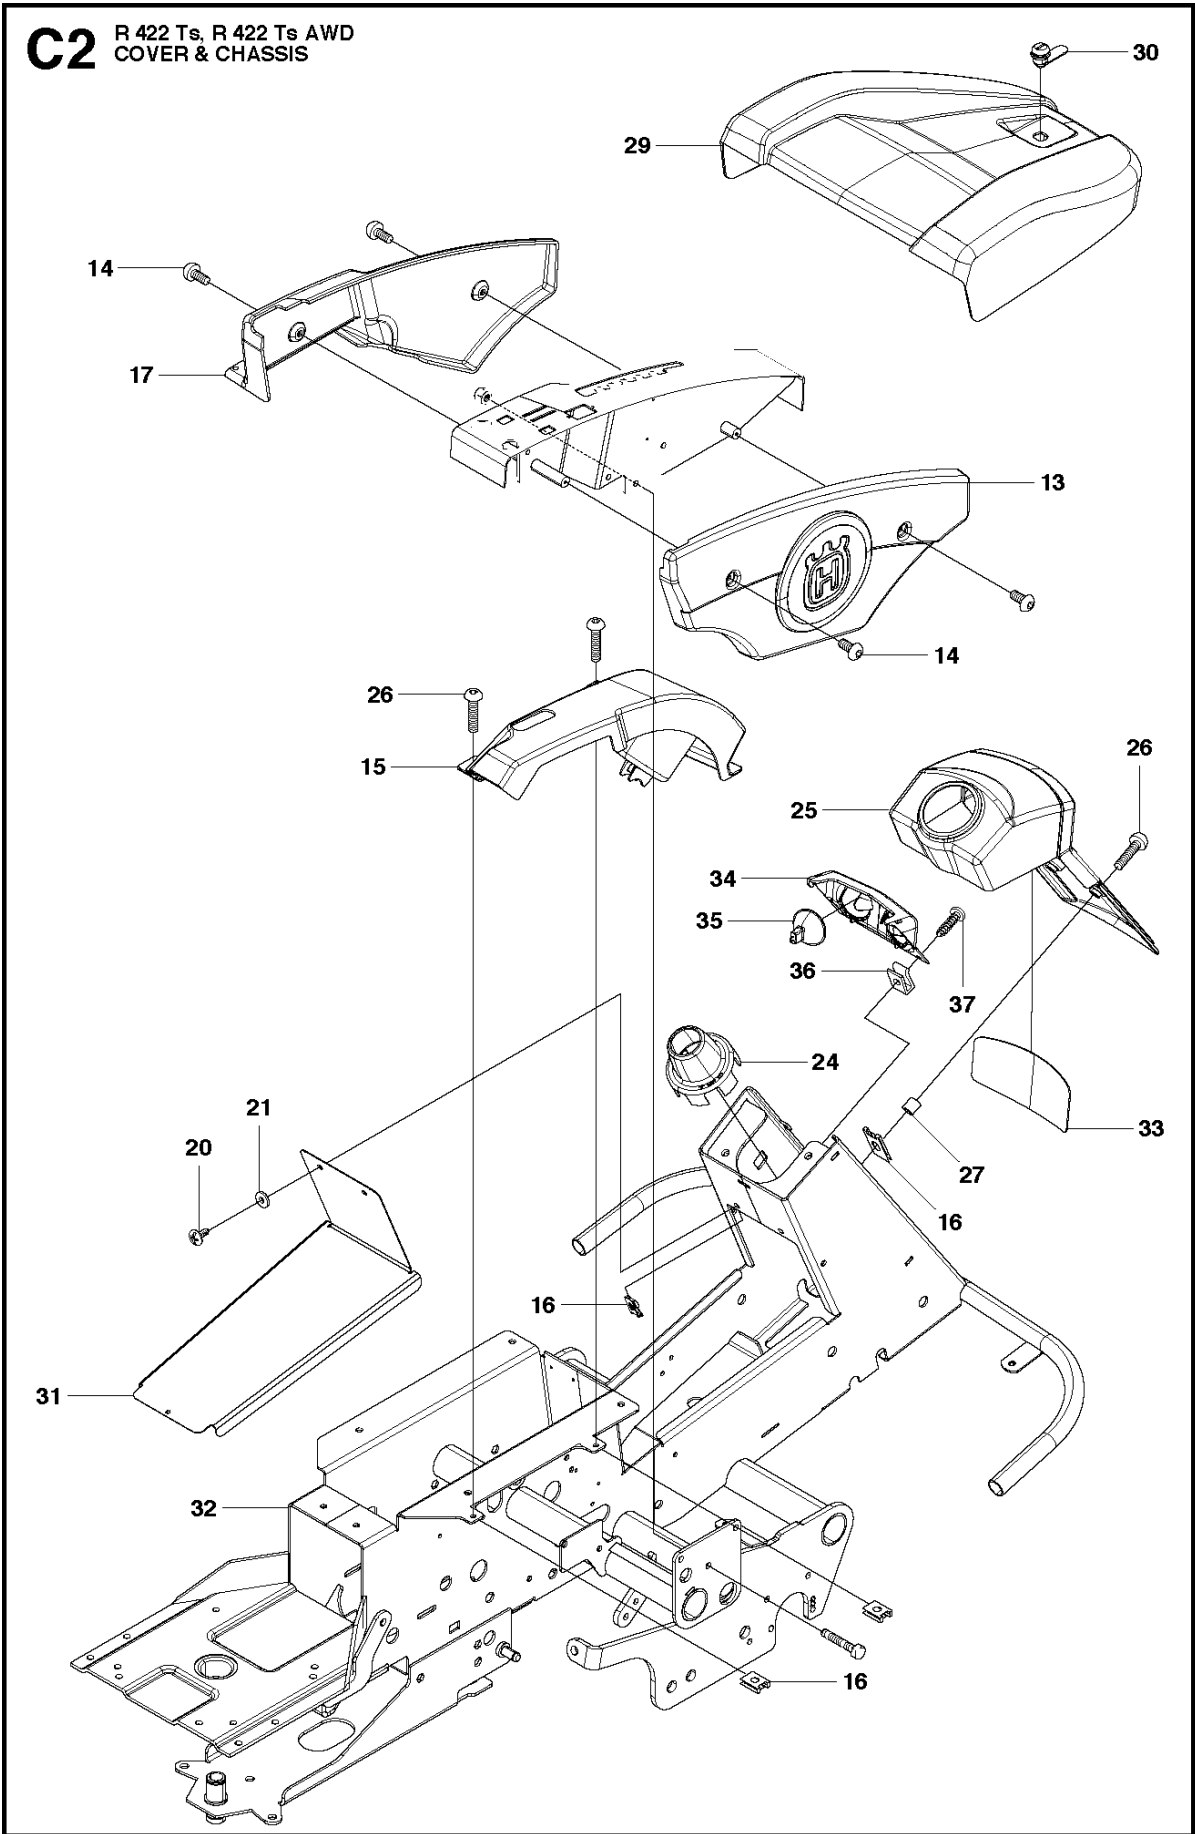

CHASSIS & ENCLOSURES

R422 Ts AWD, 966772901, 2011-11

Ref	Part No	Description	Remark	QTY KIT
13	502 63 75-01	CONTROL COVER		1
14	535 42 58-01	SCREW IHPANM		4
15	502 63 77-01	CONTROL COVER		1
16	535 42 91-01	SPRING NUT		6
17	535 47 65-01	CONTROL CAP INNER		1
20	506 98 26-01	SCREW		6
21	506 55 97-01	WASHER		8
24	535 46 05-01	SEALING		1
25	535 45 97-01	COVER		1
26	535 42 58-02	SCREW IHPANM		4
27	535 46 29-01	SPACER		2
29	502 28 69-01	UNIT COVER		1
30	525 39 05-01	LOCK		1
31	535 42 15-01	LOCK GOLVTUNNEL		1
32	578 77 85-02	CHASSIS		1
33	535 44 71-01	LAMP CHIMNEY		1
34	535 44 67-01	HOUSING		1
35	535 44 68-01	LAMP		2
36	535 41 56-19	SCREW		2
37	506 89 20-01	SPEED NUT		2