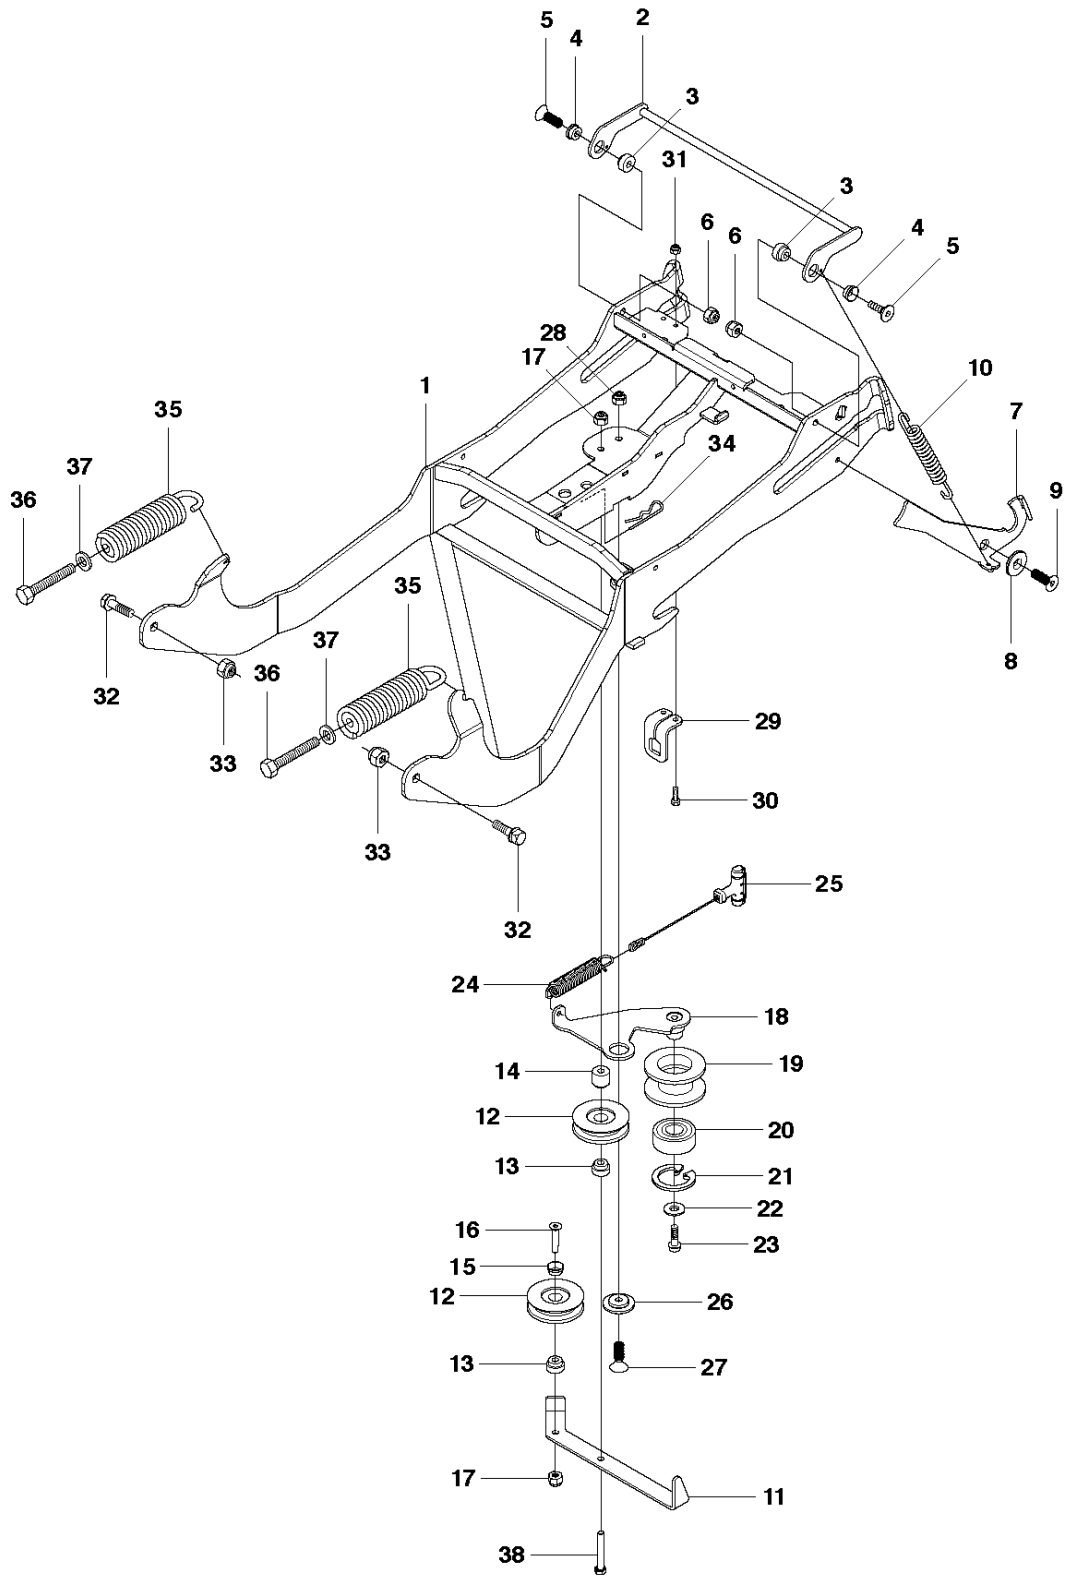

EQUIPMENT FRAME ASSY

FRAME

R422 Ts AWD, 966772901, 2011-11

Ref	Part No	Description	Remark	QTY KIT
1	502 63 79-01	EQUIPMENT FRAME		1
2	504 55 78-01	HOOK		1
3	544 00 34-01	BUSHING		2
4	506 99 33-02	SLEEVE		2
5	725 64 59-01	SCREW IHCSFM		2
6	732 21 18-01	LOCK NUT		2
7	504 55 80-01	LEVER		1
8	506 91 87-01	WASHER		1
9	725 64 48-01	SCREW IHCSFM		1
10	506 53 56-03	DRAW SPRING		1
11	504 81 28-01	BELT GUIDE		1
12	544 00 46-01	PULLEY ASSY		2
13	544 00 34-01	BUSHING		2
14	544 00 34-02	BUSHING		1
15	506 99 33-02	SLEEVE		1
16	725 64 59-01	SCREW IHCSFM		1
17	732 21 18-01	LOCK NUT		2
18	504 62 19-01	BELT TENSIONER		1
19	506 92 89-01	PULLEY		1
20	738 21 04-04	BALL BEARING		1
21	735 31 38-10	CIRCLIP		1
22	734 11 64-41	WASHER		1
23	506 55 83-02	SCREW EHHFT		1
24	504 62 24-01	SPRING		1
25	504 62 21-01	HANDLE ASSY		1
26	505 45 17-01	WASHER		1
27	725 64 53-01	SCREW IHCSFM		1
28	732 21 18-01	LOCK NUT		1
29	504 62 17-01	GUIDE		1
30	725 23 68-71	SCREW EHHM		2
31	732 21 16-01	LOCK NUT		2
32	506 89 58-01	COLLAR SCREW		2
33	732 25 22-01	HEXAGON LOCKING NUT		2
34	506 96 66-01	HAIR PIN COTTER		1
35	505 42 09-01	SPRING		2
36	725 25 15-71	SCREW EHHM		2
37	734 11 72-01	WASHER		2
38	725 24 62-51	SCREW EHHM		1