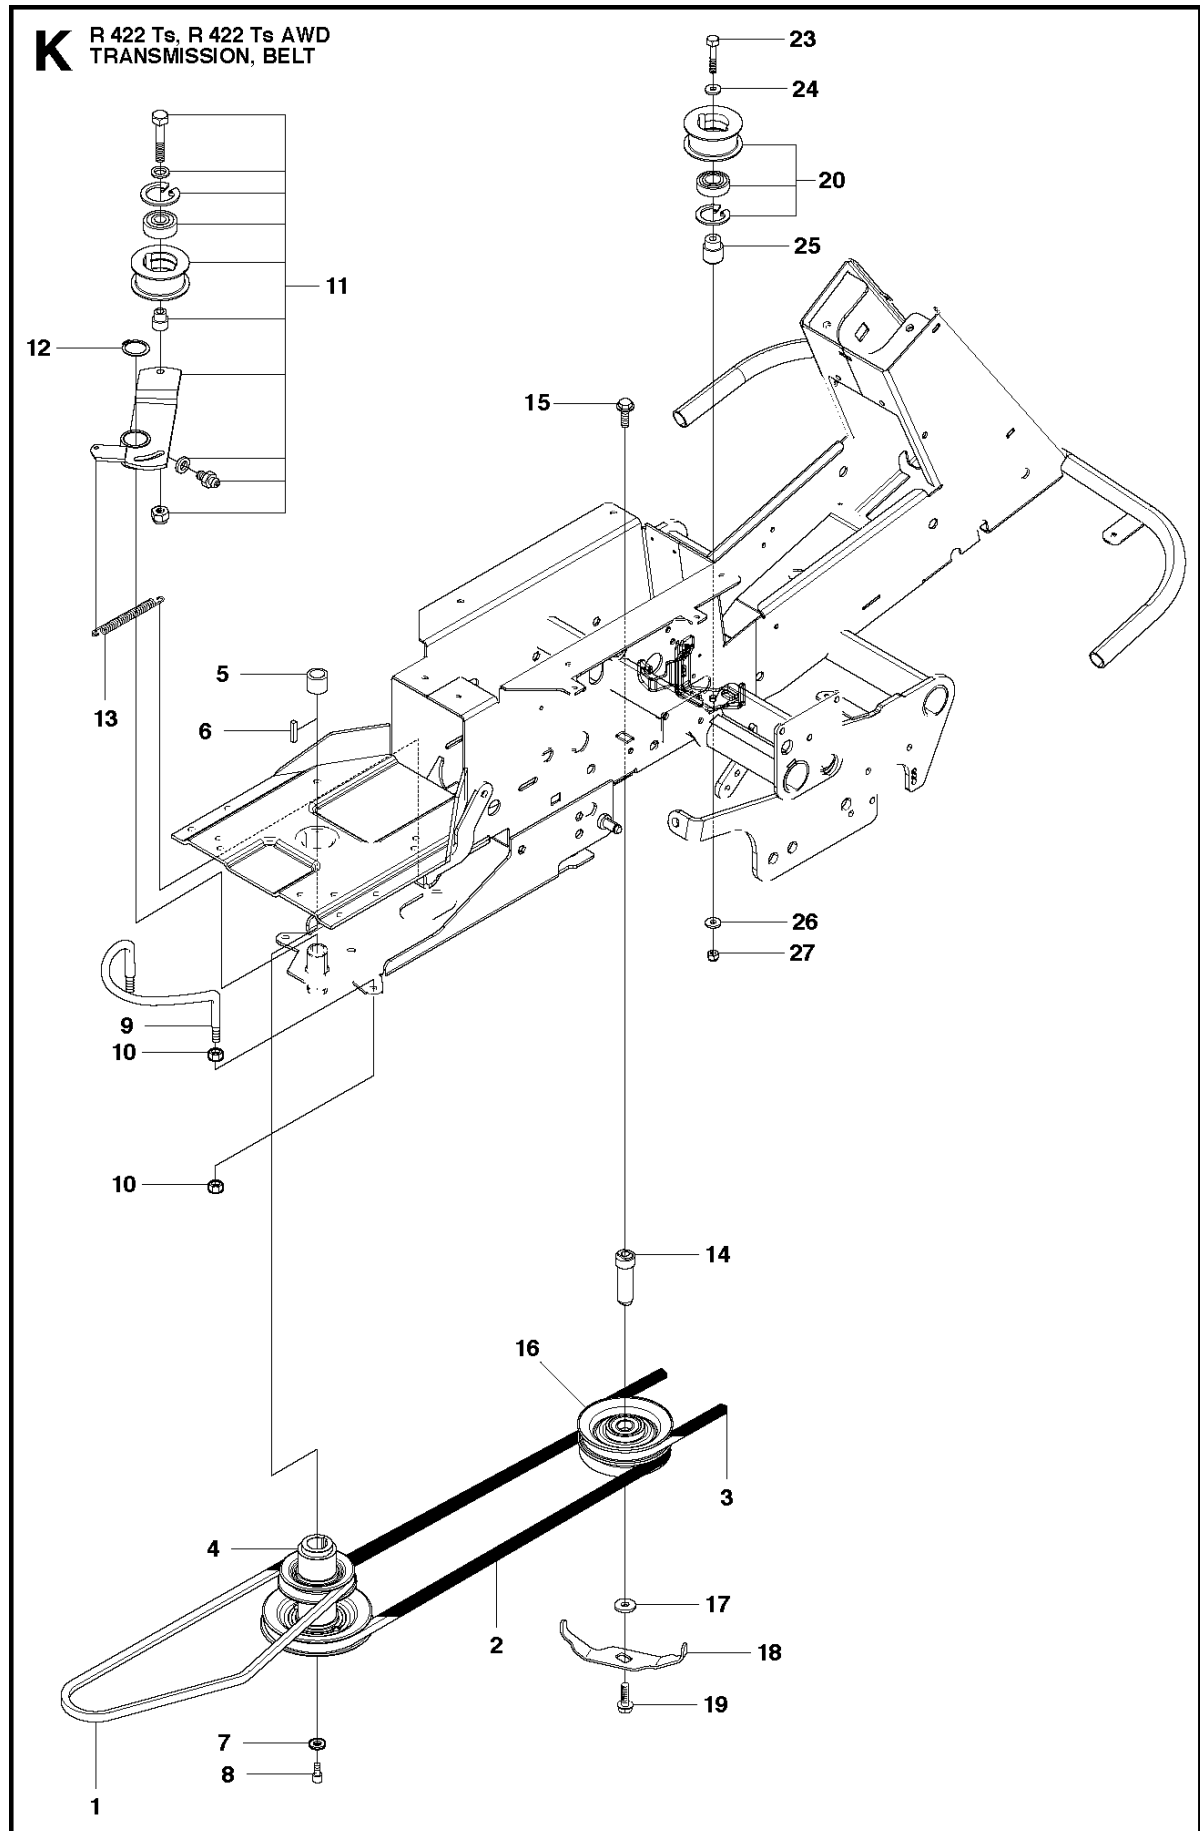

TRANSMISSION

R422 Ts AWD, 966772901, 2011-11

Ref	Part No	Description	Remark	QTY KIT
1	506 99 19-01	DRIVE BELT		1
2	589 53 29-01	BELT		1
3	589 53 11-01	BELT		1
4	535 48 24-01	PULLEY		1
5	506 50 92-01	SPACING SLEEVE		1
6	506 55 59-01	WEDGE		1
7	506 59 75-01	WASHER		1
8	506 55 60-02	SCREW UNC		1
9	506 66 45-01	BELT GUIDE		1
10	731 23 20-51	HEXAGON NUT		4
11	535 48 44-02	BELT TENSIONER ASSY		1
12	735 31 26-00	CIRCLIP		1
13	506 66 56-01	SPRING		1
14	544 42 61-02	SHAFT		1
15	506 67 54-02	SCREW EHHFM		1
16	535 48 22-01	PULLEY		1
17	506 77 57-01	WASHER		1
18	544 40 53-01	BELT GUIDE		1
19	506 57 01-05	SCREW EHHFM		1
20	505 15 39-01	BELT TENSIONER WHEEL ASSY		1
23	725 24 61-51	SCREW EHHM		1
24	734 11 64-41	WASHER		1
25	544 00 29-01	BUSHING		1
26	734 11 64-01	WASHER		1
27	732 21 18-01	LOCK NUT		1