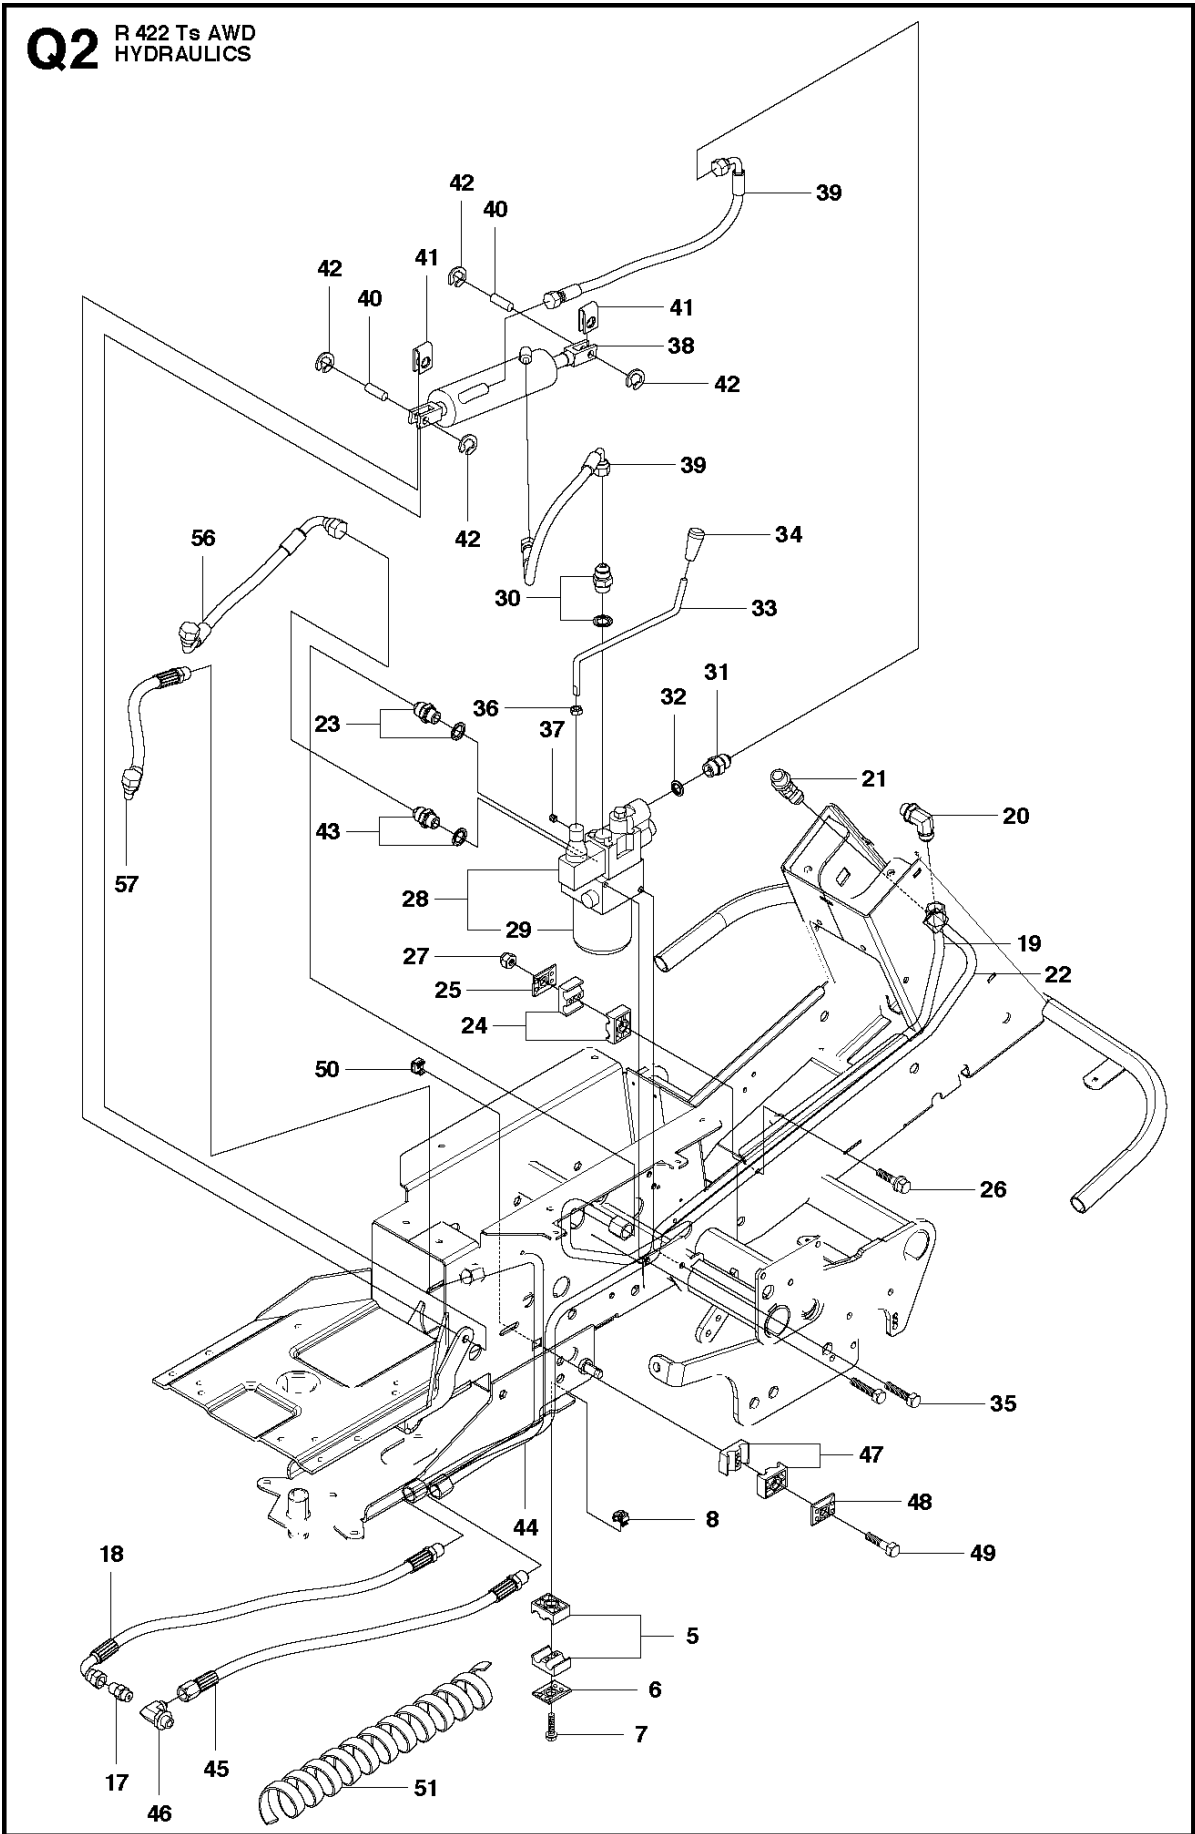

HYDRAULIC PUMP - MOTOR

R422 Ts AWD, 966772901, 2011-11

Ref	Part No	Description	Remark	QTY KIT
5	544 37 33-02	PIPE CLAMP		1
6	544 37 38-02	COVER PLATE		1
7	506 57 01-07	SCREW EHHFM		1
8	544 81 17-01	CAGE NUT		1
17	535 42 68-05	PIPE FITTING		1
18	535 45 03-01	HYDRAULIC HOSE		1
19	544 83 42-01	HYDRAULIC PIPE		1
20	535 43 73-01	PIPE FITTING		1
21	535 42 69-01	PIPE FITTING		1
22	504 20 99-01	HYDRAULIC PIPE		1
23	535 42 68-01	PIPE FITTING		1
24	544 37 33-03	PIPE CLAMP		1
25	535 43 85-01	COVER WASHER		1
26	535 47 52-45	SCREW EHHFM		1
27	732 21 16-01	LOCK NUT		1
28	522 53 56-02	FILTER UNIT		1
29	535 42 75-02	FILTER		1
30	535 42 68-05	PIPE FITTING		1
31	535 43 71-01	PIPE FITTING		1
32	535 43 72-01	RUBBER STEEL WASHER		1
33	505 44 00-01	LIFTING LEVER		1
34	535 43 82-01	KNOB		1
35	725 24 49-71	SCREW EHHM		2
36	731 23 18-01	HEXAGON NUT		1
37	728 84 43-05	SCREW IHSETM		1
38	535 42 72-01	CYLINDER ASSY		1
39	535 42 71-03	HYDRAULIC HOSE		2
40	535 43 76-01	LOCKING PIN		2
41	535 45 66-01	U-PLÅT		2
42	735 31 12-00	CIRCLIP		4
43	535 42 68-01	PIPE FITTING		1
44	504 64 34-01	HYDRAULIC PIPE		1
45	575 41 53-01	HYDRAULIC HOSE		1
46	535 43 73-05	PIPE FITTING		1
47	544 37 33-03	PIPE CLAMP		1
48	535 43 85-01	COVER WASHER		1
49	535 47 52-45	SCREW EHHFM		1
50	544 81 17-02	CAGE NUT		1
51	544 02 66-07	HOSE GUARD		1
56	505 52 04-01	HYDRAULIC HOSE		1
57	505 49 69-01	HYDRAULIC HOSE		1