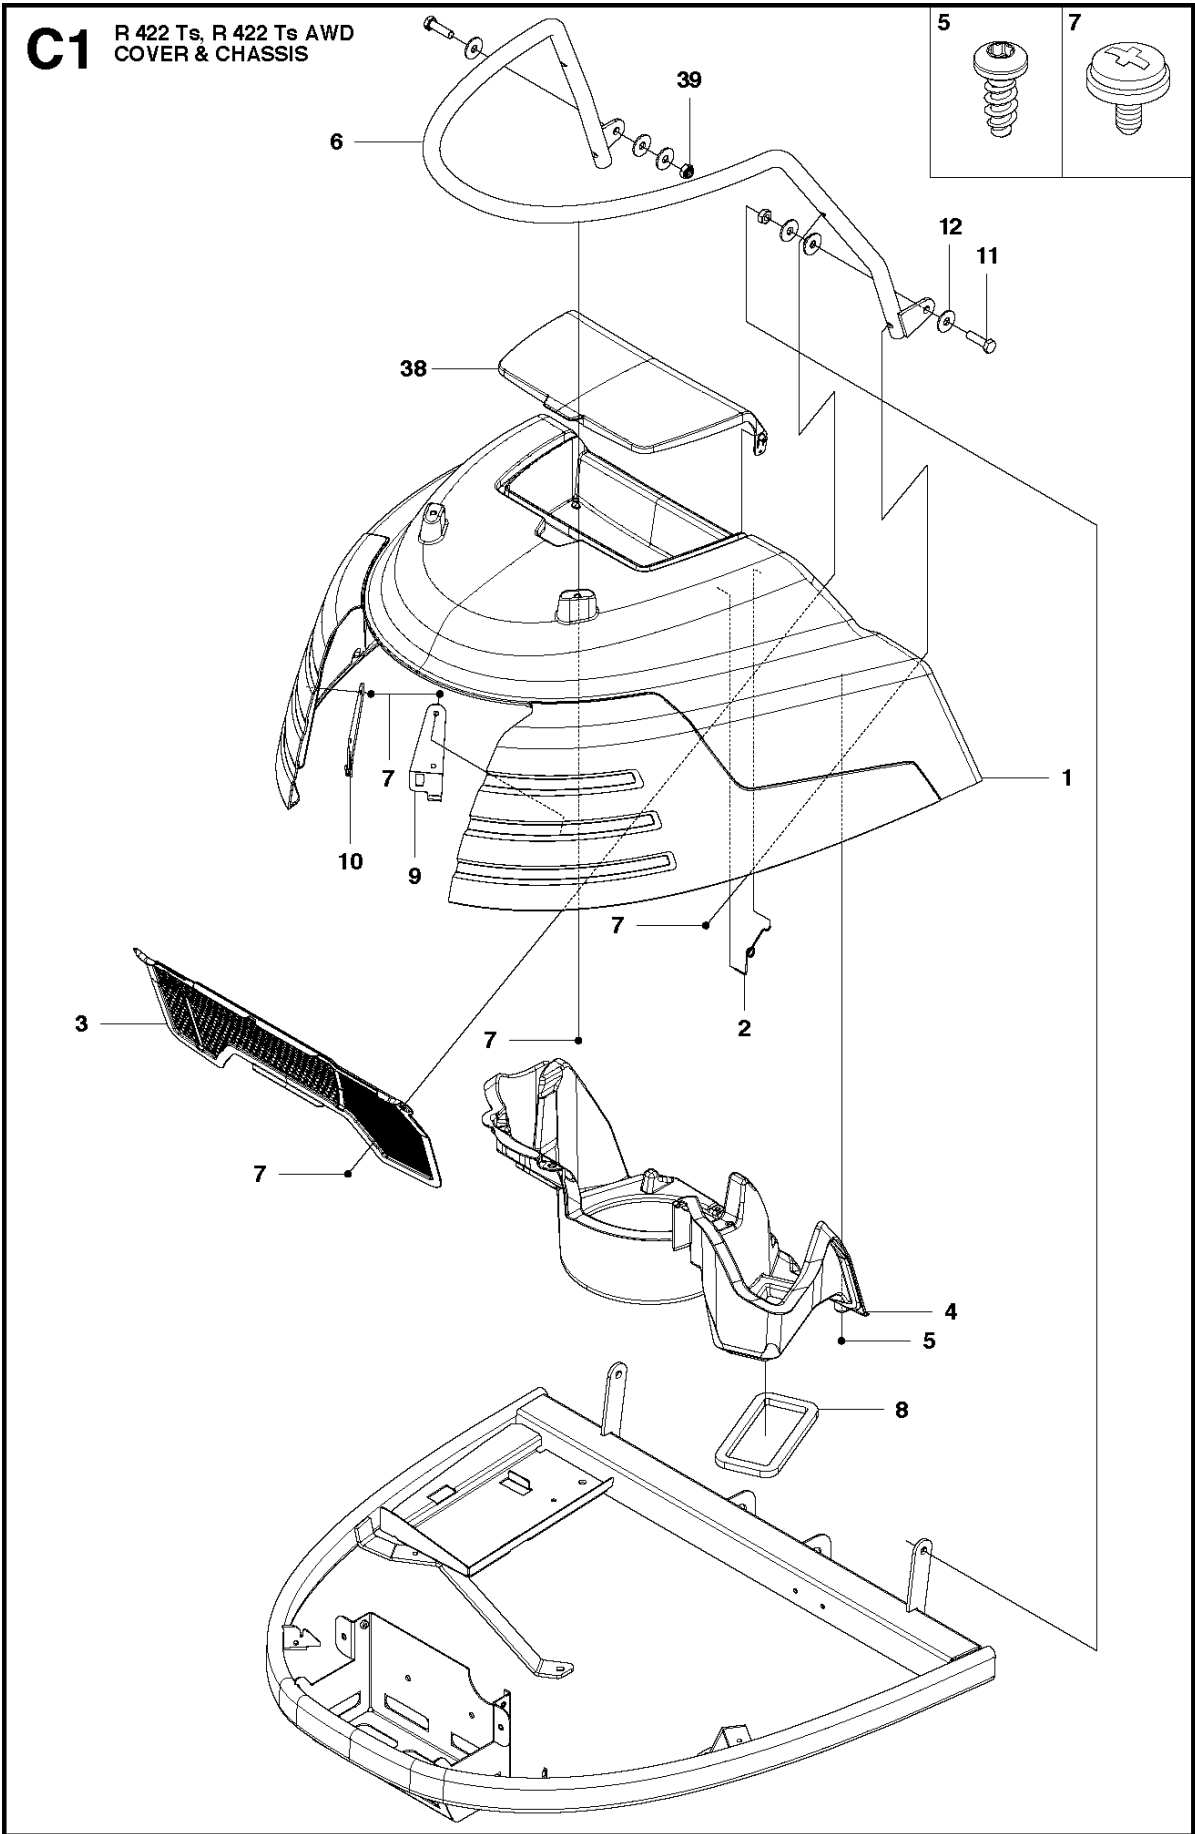

CHASSIS & ENCLOSURES

R422 Ts AWD, 966772901, 2011-11

Ref	Part No	Description	Remark	QTY KIT
1	502 62 55-01	ENGINE HOOD ASSY		1
2	504 12 41-01	SPRING		2
3	502 48 22-01	GRID		1
4	504 10 19-02	AIR CONDUCTOR		1
5	504 61 09-01	SCREW ITPANT		5
6	502 49 46-01	LOAD CARRIER		1
7	544 40 05-01	SCREW		10
8	504 62 95-01	SEALING		1
9	504 61 39-01	GUIDE PLATE		1
10	504 61 39-02	GUIDE PLATE		1
11	725 24 97-51	SCREW		2
12	734 11 74-60	WASHER		6
38	504 10 14-01	LID		1
39	732 21 20-51	NUT		2