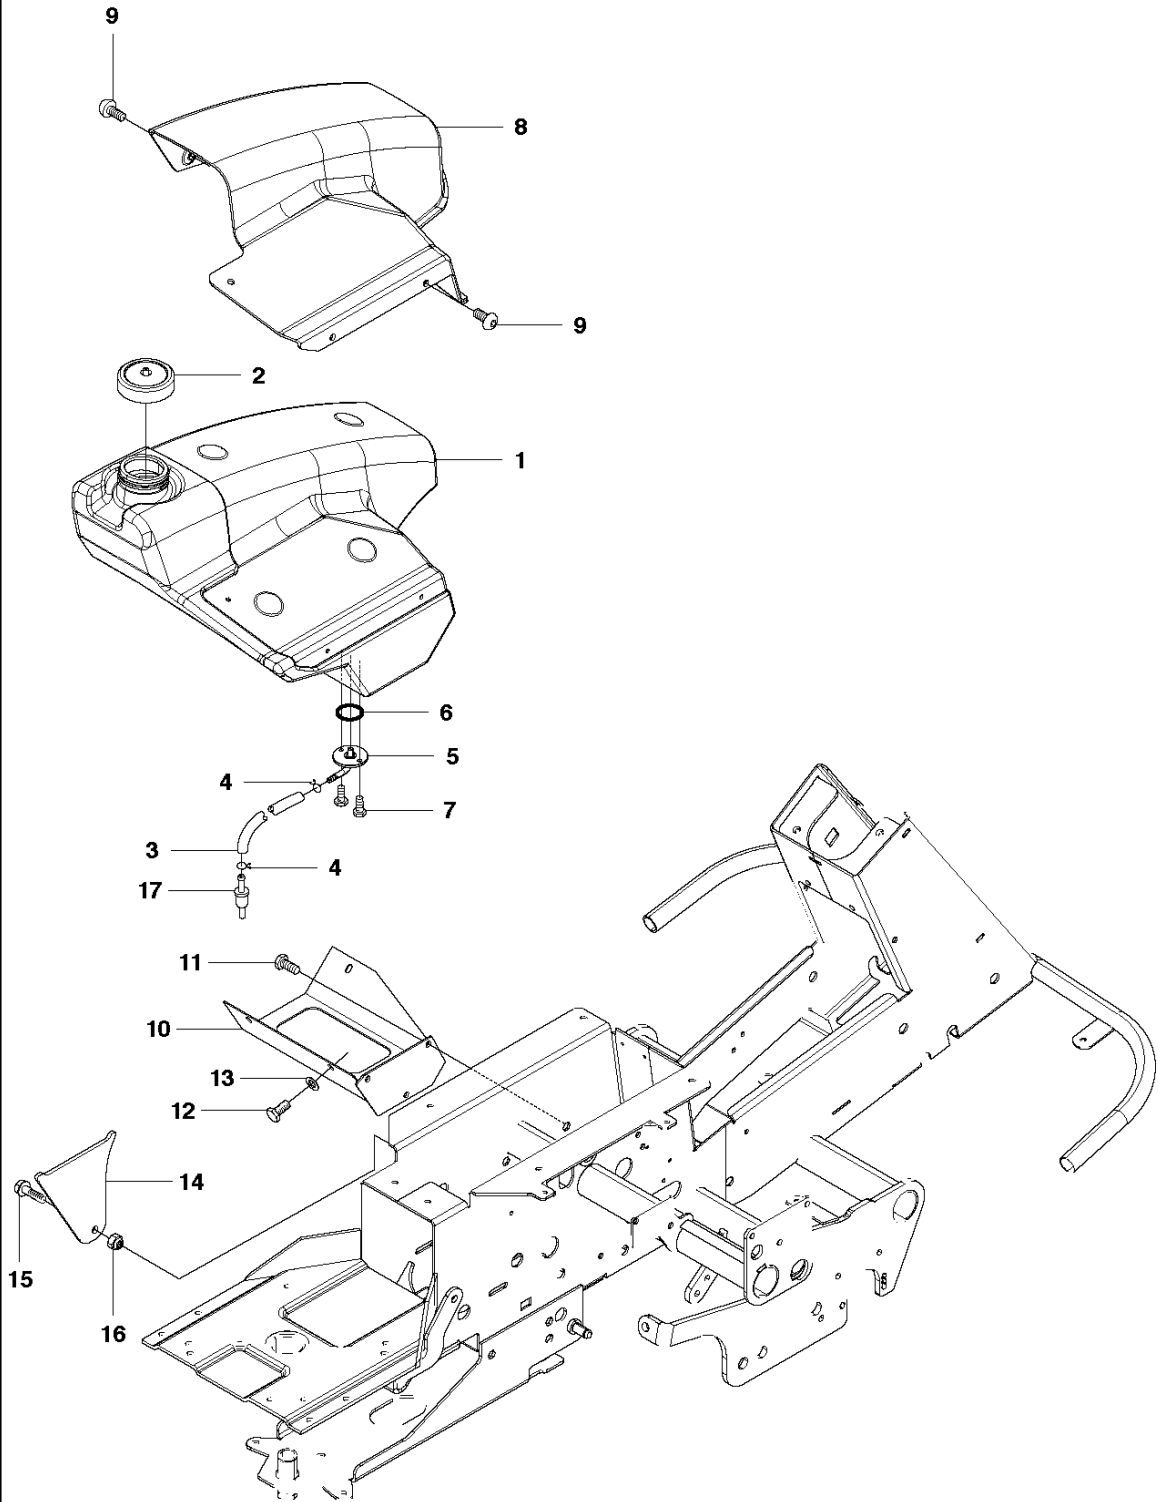

B R 422 Ts, R 422 Ts AWD
FUEL SYSTEM

FUEL SYSTEM

R422 Ts AWD, 966772901, 2011-11

Ref	Part No	Description	Remark	QTY KIT
1	535 42 52-01	FUEL TANK		1
2	506 67 33-01	TANK CAP ASSY		1
3	504 80 00-07	FUEL HOSE		1
4	535 46 97-01	HOSE BRACE		2
5	506 89 18-01	CONNECTION		1
6	740 48 12-02	O-RING		1
7	535 41 56-19	SCREW		2
8	535 43 27-01	DESIGN COVER TANK		1
9	535 42 58-01	SCREW IHPANM		5
10	535 43 86-01	BRACKET		1
11	725 24 51-71	SCREW EHHM		3
12	725 23 66-51	HEXAGONAL SCREW M6X12		3
13	734 11 56-01	WASHER		3
14	535 43 88-01	TANK SUPPORT		1
15	725 24 95-71	SCREW EHHM		1
16	732 21 20-01	LOCK NUT		1
17	506 79 10-01	FUEL FILTER		1