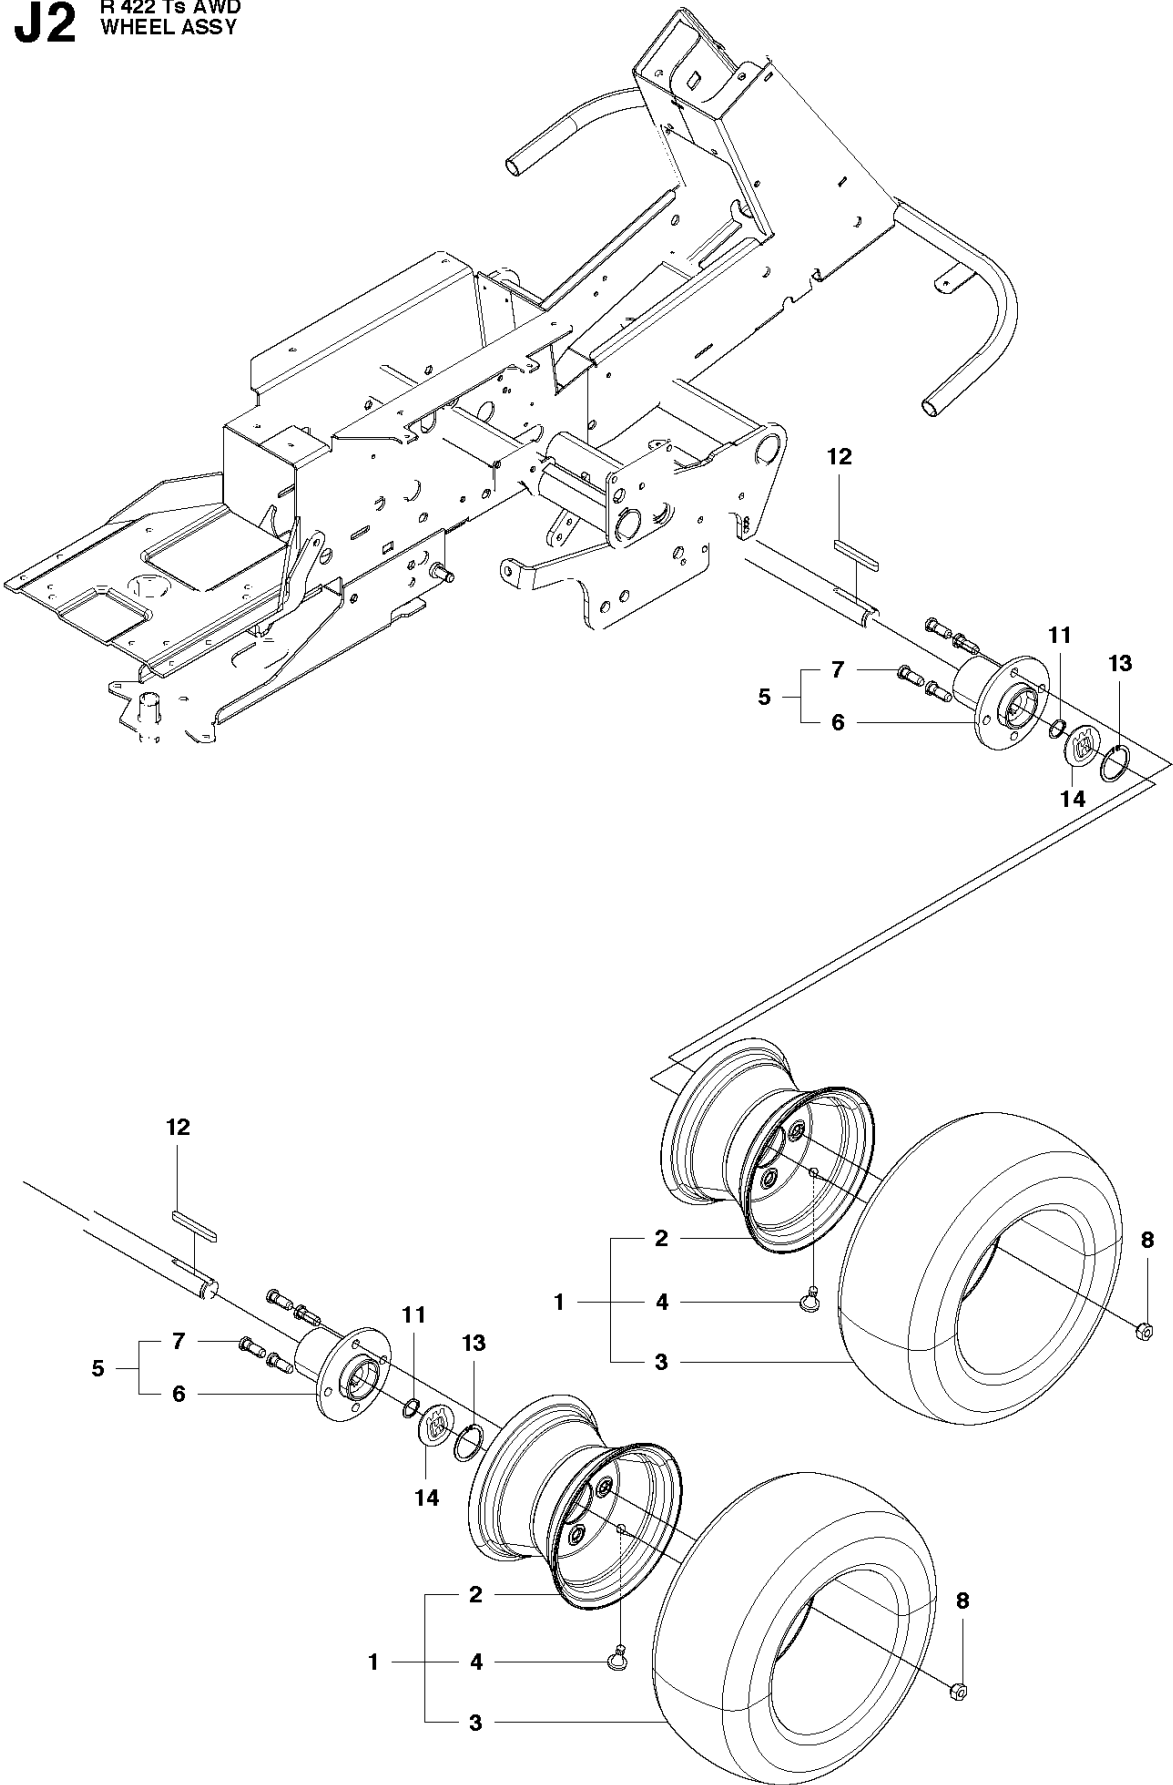

J2 R 422 Ts AWD
WHEEL ASSY

WHEELS & TIRES

R422 Ts AWD, 966772901, 2011-11

Ref	Part No	Description	Remark	QTY	KIT
1	504 63 00-02	WHEEL ASSY		4	
2	506 86 78-01	RIM		1	1
3	535 46 79-01	TIRE		1	1
4	506 57 43-01	VALVE ASSY		1	1
5	577 57 30-01	HUB ASSY		4	
6	506 89 00-01	HUB		1	5
7	506 89 02-01	BOLT		4	5
8	506 86 50-01	WHEEL NUT		16	
11	574 45 88-01	CIRCLIP		4	
12	506 55 59-01	WEDGE		4	
13	735 31 41-10	CIRCLIP		4	
14	577 59 15-01	COVER WASHER		4