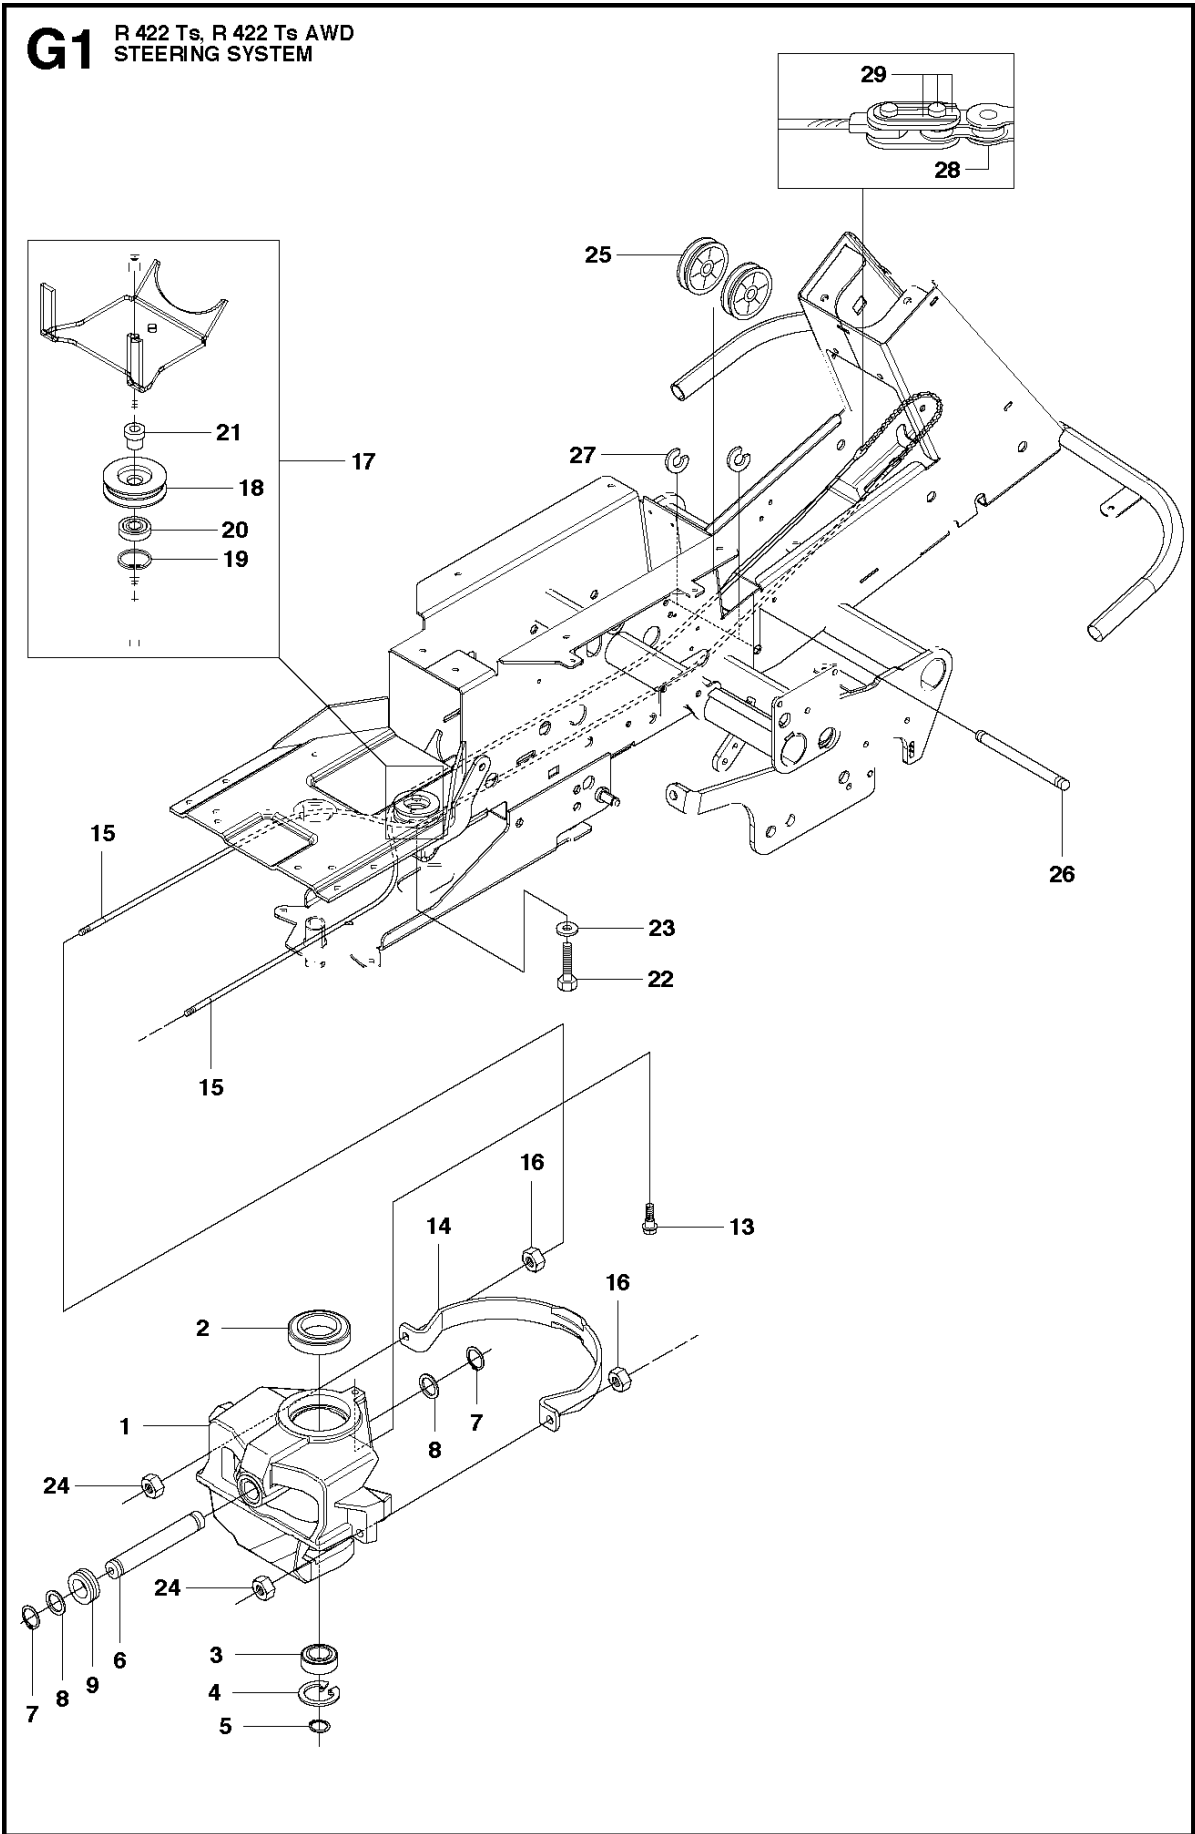

STEERING

R422 Ts AWD, 966772901, 2011-11

Ref	Part No	Description	Remark	QTY	KIT
1	578 36 74-01	SPINDLE		1	
2	738 21 10-04	BALL BEARING		1	
3	738 21 05-04	BALL BEARING		1	
4	735 31 40-10	CIRCLIP		1	
5	735 31 26-00	CIRCLIP		1	
6	535 46 30-01	SWING AXLE		1	
7	735 31 26-00	CIRCLIP		2	
8	506 77 34-01	WASHER		2	
9	740 68 14-21	V-RING		1	
13	506 59 74-01	SCREW EHHFM		1	
14	544 42 73-01	WIRE GUIDE		1	
15	577 19 99-03	WIRE ASSY		2	
16	731 23 20-51	HEXAGON NUT		2	
17	506 50 09-03	BARRING WHEEL		1	
18	535 42 41-01	BARRING WHEEL		1	17
19	735 31 40-10	CIRCLIP		1	17
20	738 22 04-19	BALL BEARING		1	17
21	506 50 08-02	BUSHING		1	17
22	725 25 00-51	SCREW EHHM		1	
23	734 11 74-41	WASHER		1	
24	732 21 20-51	NUT		2	
25	506 52 24-01	STARTER PULLEY		2	
26	506 53 94-03	SHAFT		1	
27	735 31 14-20	E-CLIP		2	
28	506 55 46-01	CHAIN		1	
29	506 55 47-01	LINKAGE		2