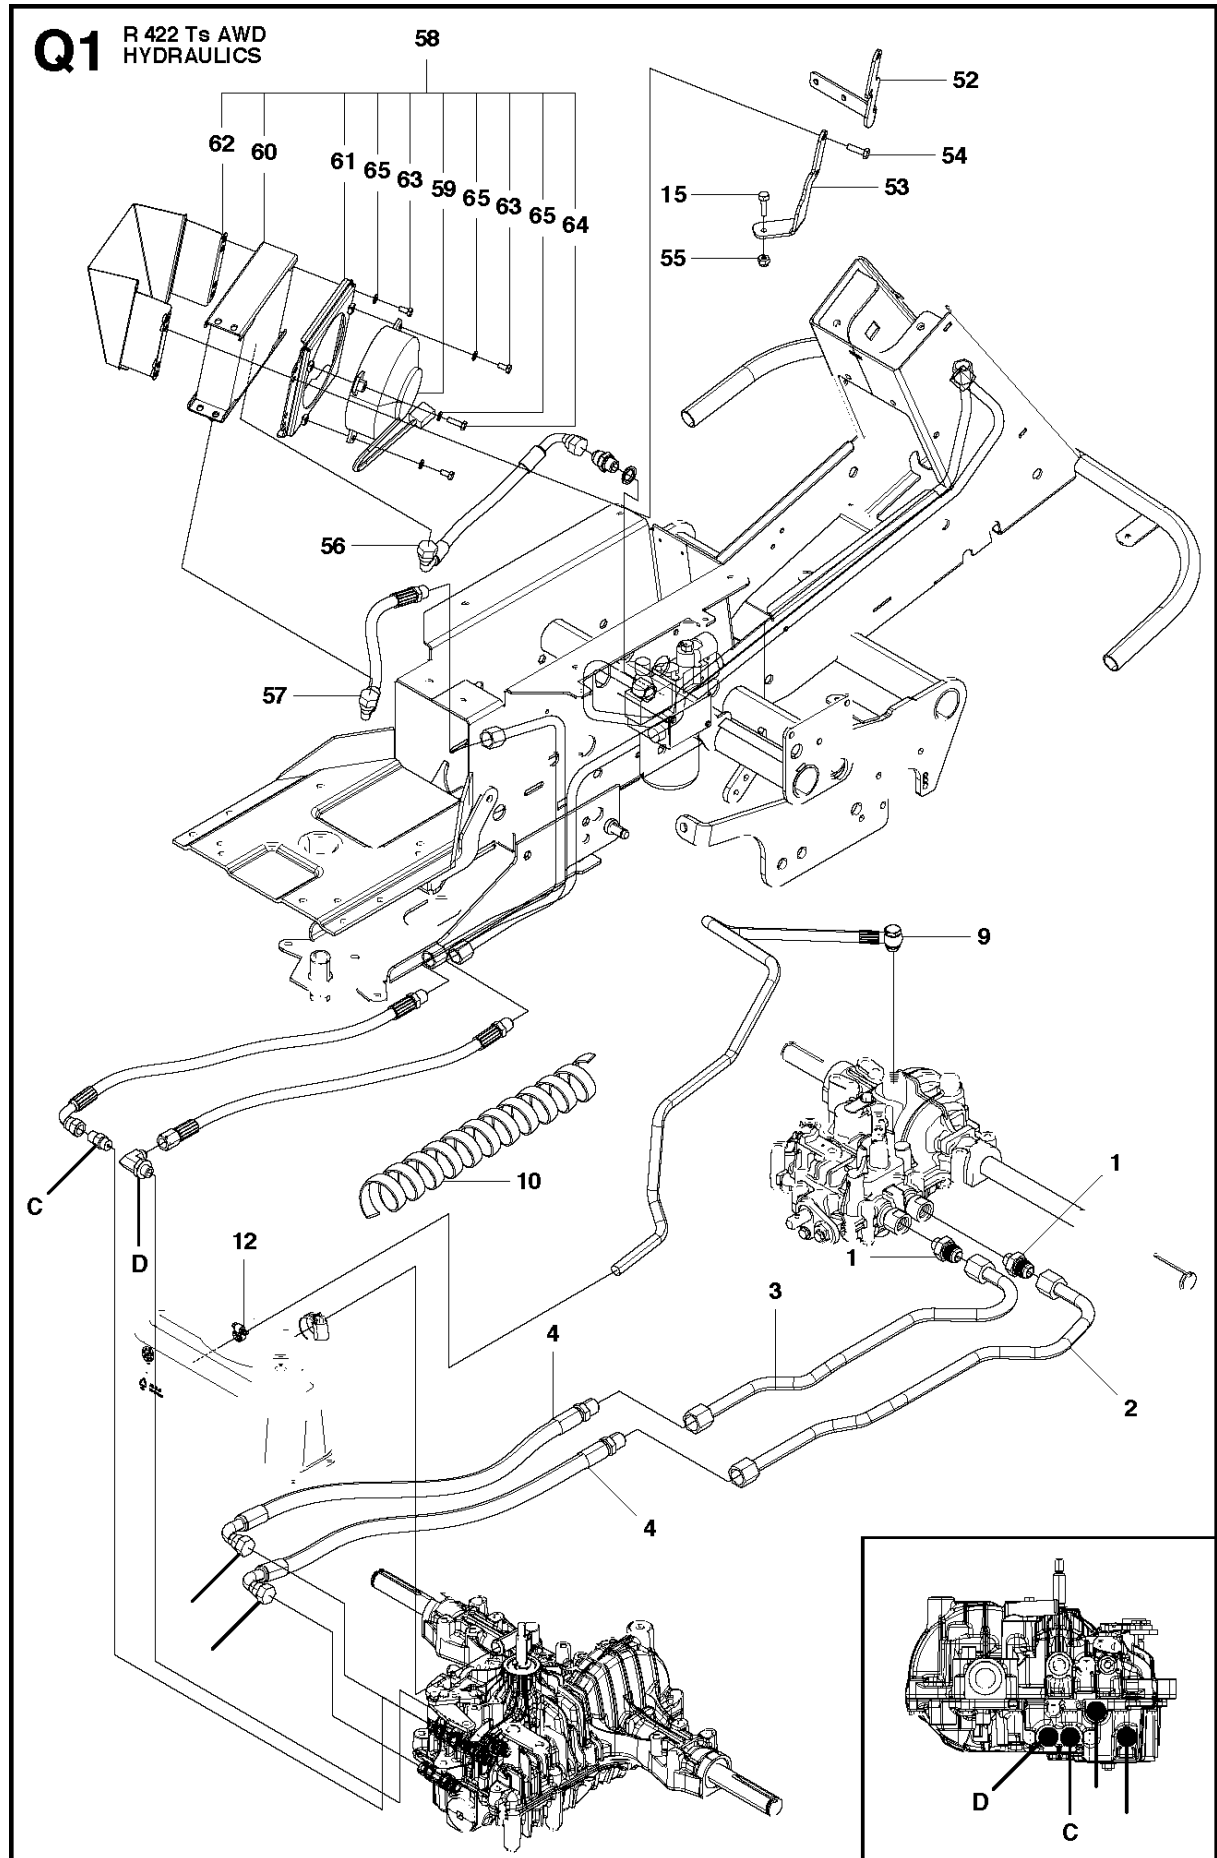

HYDRAULIC PUMP - MOTOR

R422 Ts AWD, 966772901, 2011-11

Ref	Part No	Description	Remark	QTY KIT
1	535 42 68-06	PIPE FITTING		2
2	544 45 04-01	HYDRAULIC PIPE		1
3	544 45 05-01	HYDRAULIC PIPE		1
4	544 45 64-01	HYDRAULIC HOSE		2
9	574 53 11-01	HYDRAULIC HOSE		1
10	544 02 66-07	HOSE GUARD		1
12	505 13 11-01	HOSE CLAMP		1
15	725 23 68-71	SCREW EHHM		1
52	504 62 96-01	BRACKET		1
53	504 62 97-01	BRACKET		1
54	535 47 52-12	SCREW EHHFM		6
55	732 21 16-01	LOCK NUT		3
56	505 52 04-01	HYDRAULIC HOSE		1
57	505 49 69-01	HYDRAULIC HOSE		1
58	505 45 90-01	OIL COOLER		1
59	504 62 93-01	FAN		1
60	505 45 91-01	OIL COOLER		1
61	505 45 92-01	FAN COVER		1
62	505 45 93-01	AIR INTAKE		1
63	725 23 66-71	SCREW EHHM		6
64	725 23 70-71	SCREW EHHM		1
65	734 11 52-01	WASHER		7