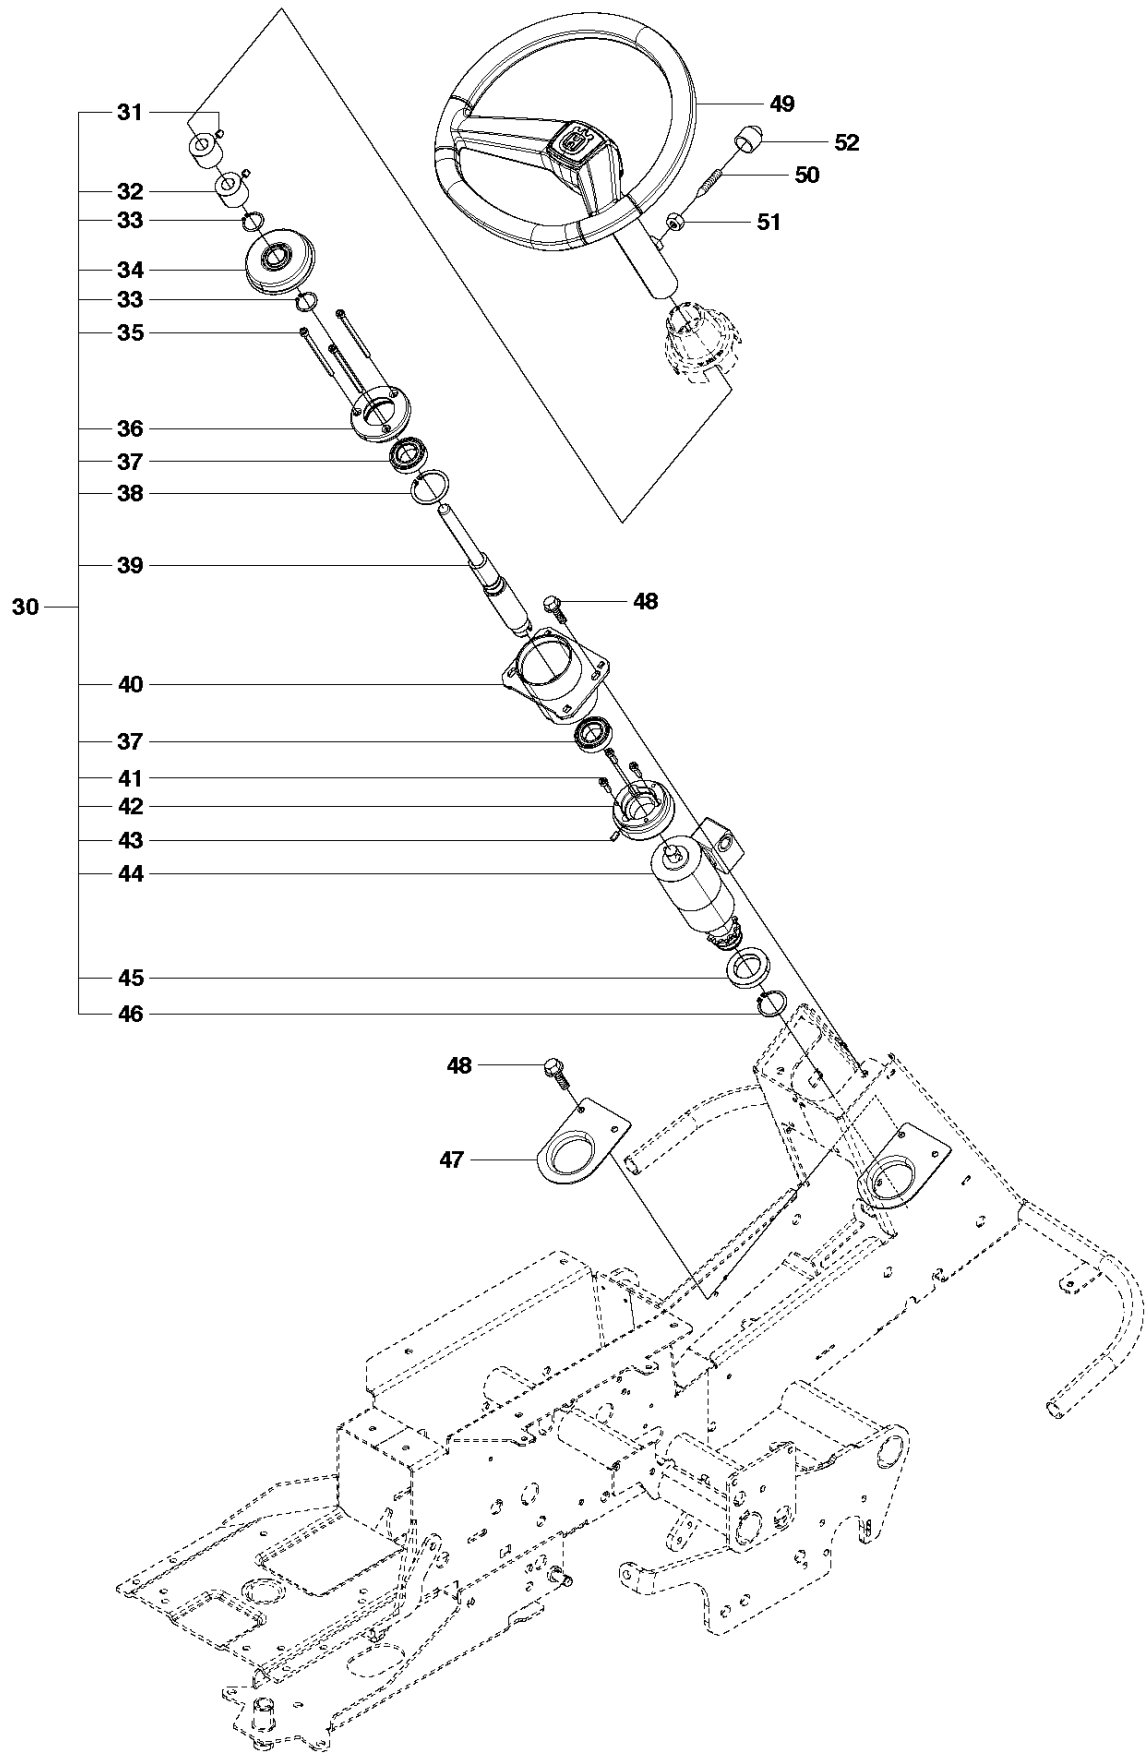

G2 R 422 Ts AWD
STEERING SYSTEM

STEERING

R422 Ts AWD, 966772901, 2014

Ref	Part No	Description	Remark	QTY	KIT
30	502 63 60-01	COMFORT STEERING		1	
31	728 84 43-05	SCREW IHSETM		2	30
32	506 86 34-01	DRIVER		2	30
33	735 31 26-00	CIRCLIP		2	30
34	535 42 37-01	BELLOWS		1	30
35	535 43 28-01	SCREW IHSCM		3	30
36	535 42 36-01	BEARING HOUSING		1	30
37	738 21 05-04	BALL BEARING		2	30
38	735 31 40-10	CIRCLIP		1	30
39	535 42 19-01	STEERING ROD		1	30
40	502 29 62-01	REINFORCING TUBE		1	30
41	725 53 70-01	SCREW IHSCM		3	30
42	535 42 35-01	BEARING HOUSING		1	30
43	721 43 35-01	SPRING PIN		1	30
44	535 45 71-02	COMFORT STEERING		1	30
45	535 42 78-01	BALL BEARING		1	30
46	735 31 33-00	CIRCLIP		1	30
47	504 53 82-01	BEARING CAGE		1	
48	506 57 01-04	SCREW EHHFM		4	
49	544 37 52-01	STEERING WHEEL		1	
50	728 74 55-05	SCREW IHSETM		1	
51	731 23 18-01	HEXAGON NUT		1	
52	544 43 32-01	PROTECTIVE COVER		1