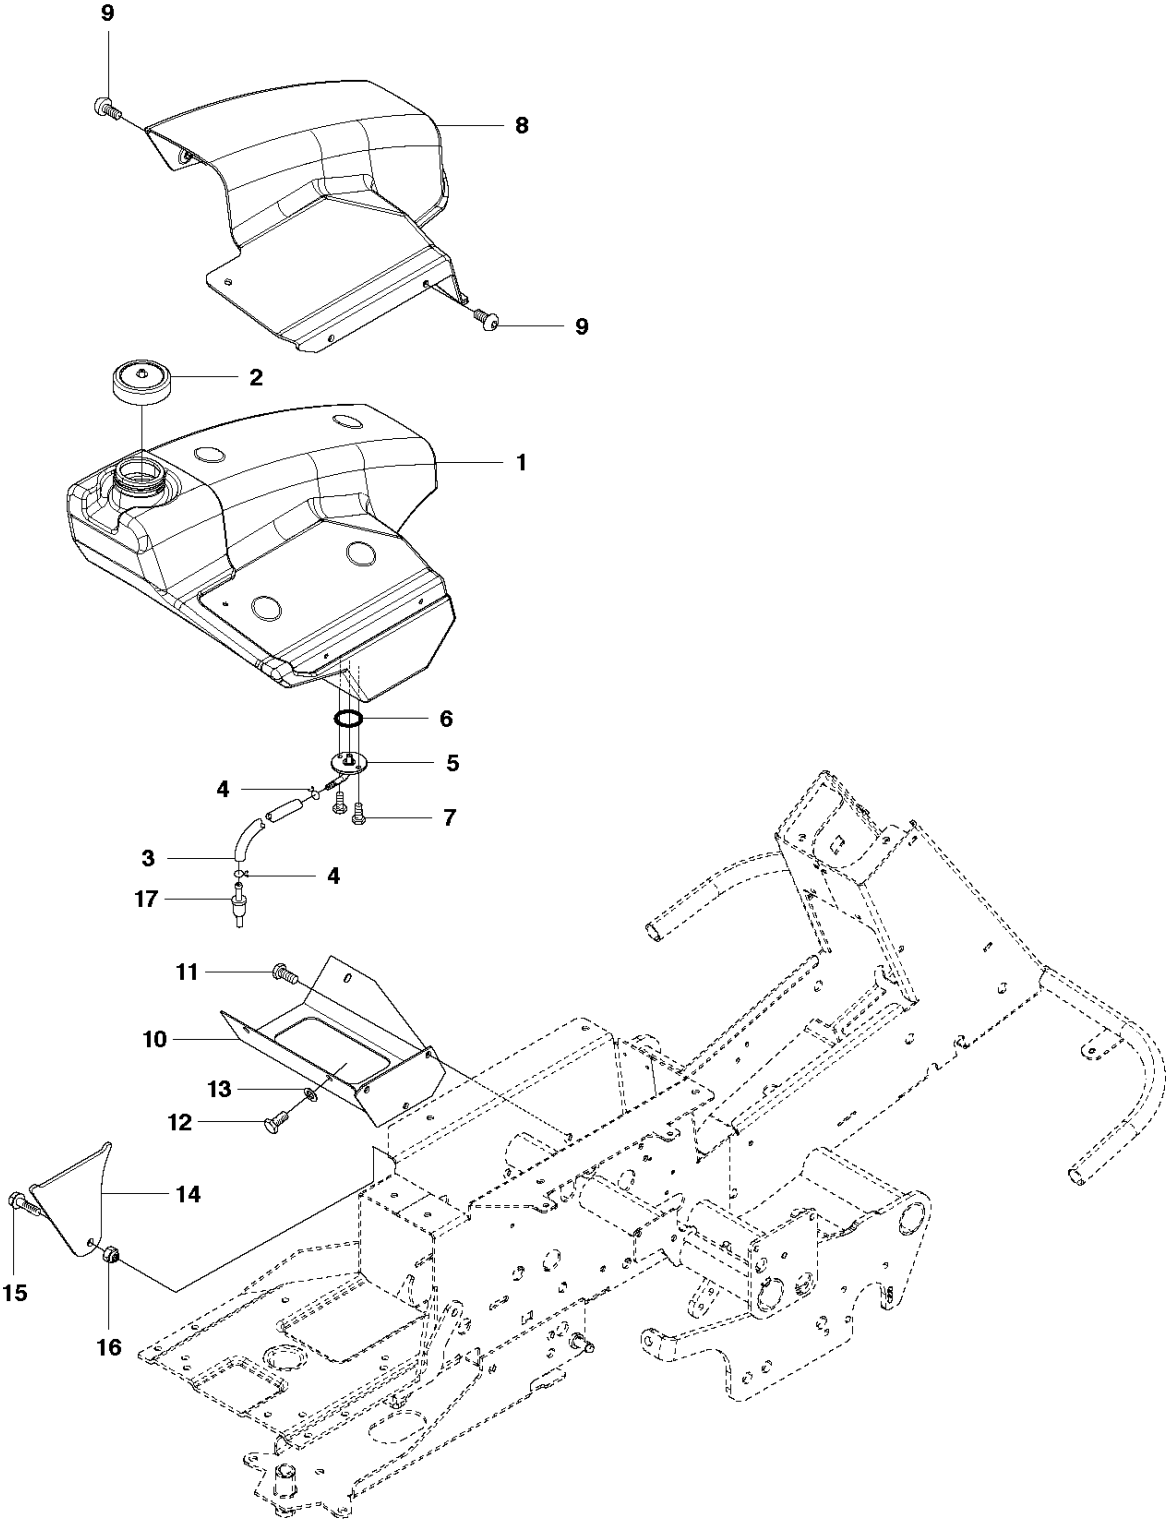

B R 422 Ts AWD
FUEL SYSTEM

FUEL SYSTEM

R422 Ts AWD, 966772901, 2014

Ref	Part No	Description	Remark	QTY KIT
1	535 42 52-01	FUEL TANK		1
2	506 67 33-01	TANK CAP ASSY		1
3	504 80 00-07	FUEL HOSE		1
4	535 46 97-01	HOSE BRACE		2
5	506 89 18-01	CONNECTION		1
6	740 48 12-02	O-RING		1
7	535 41 56-19	SCREW		2
8	535 43 27-01	DESIGN COVER TANK		1
9	535 42 58-01	SCREW IHPANM		5
10	535 43 86-01	BRACKET		1
11	725 24 51-71	SCREW EHHM		3
12	725 23 66-51	HEXAGONAL SCREW M6X12		3
13	734 11 56-01	WASHER		3
14	535 43 88-01	TANK SUPPORT		1
15	725 24 95-71	SCREW EHHM		1
16	732 21 20-01	LOCK NUT		1
17	506 79 10-01	FUEL FILTER		1