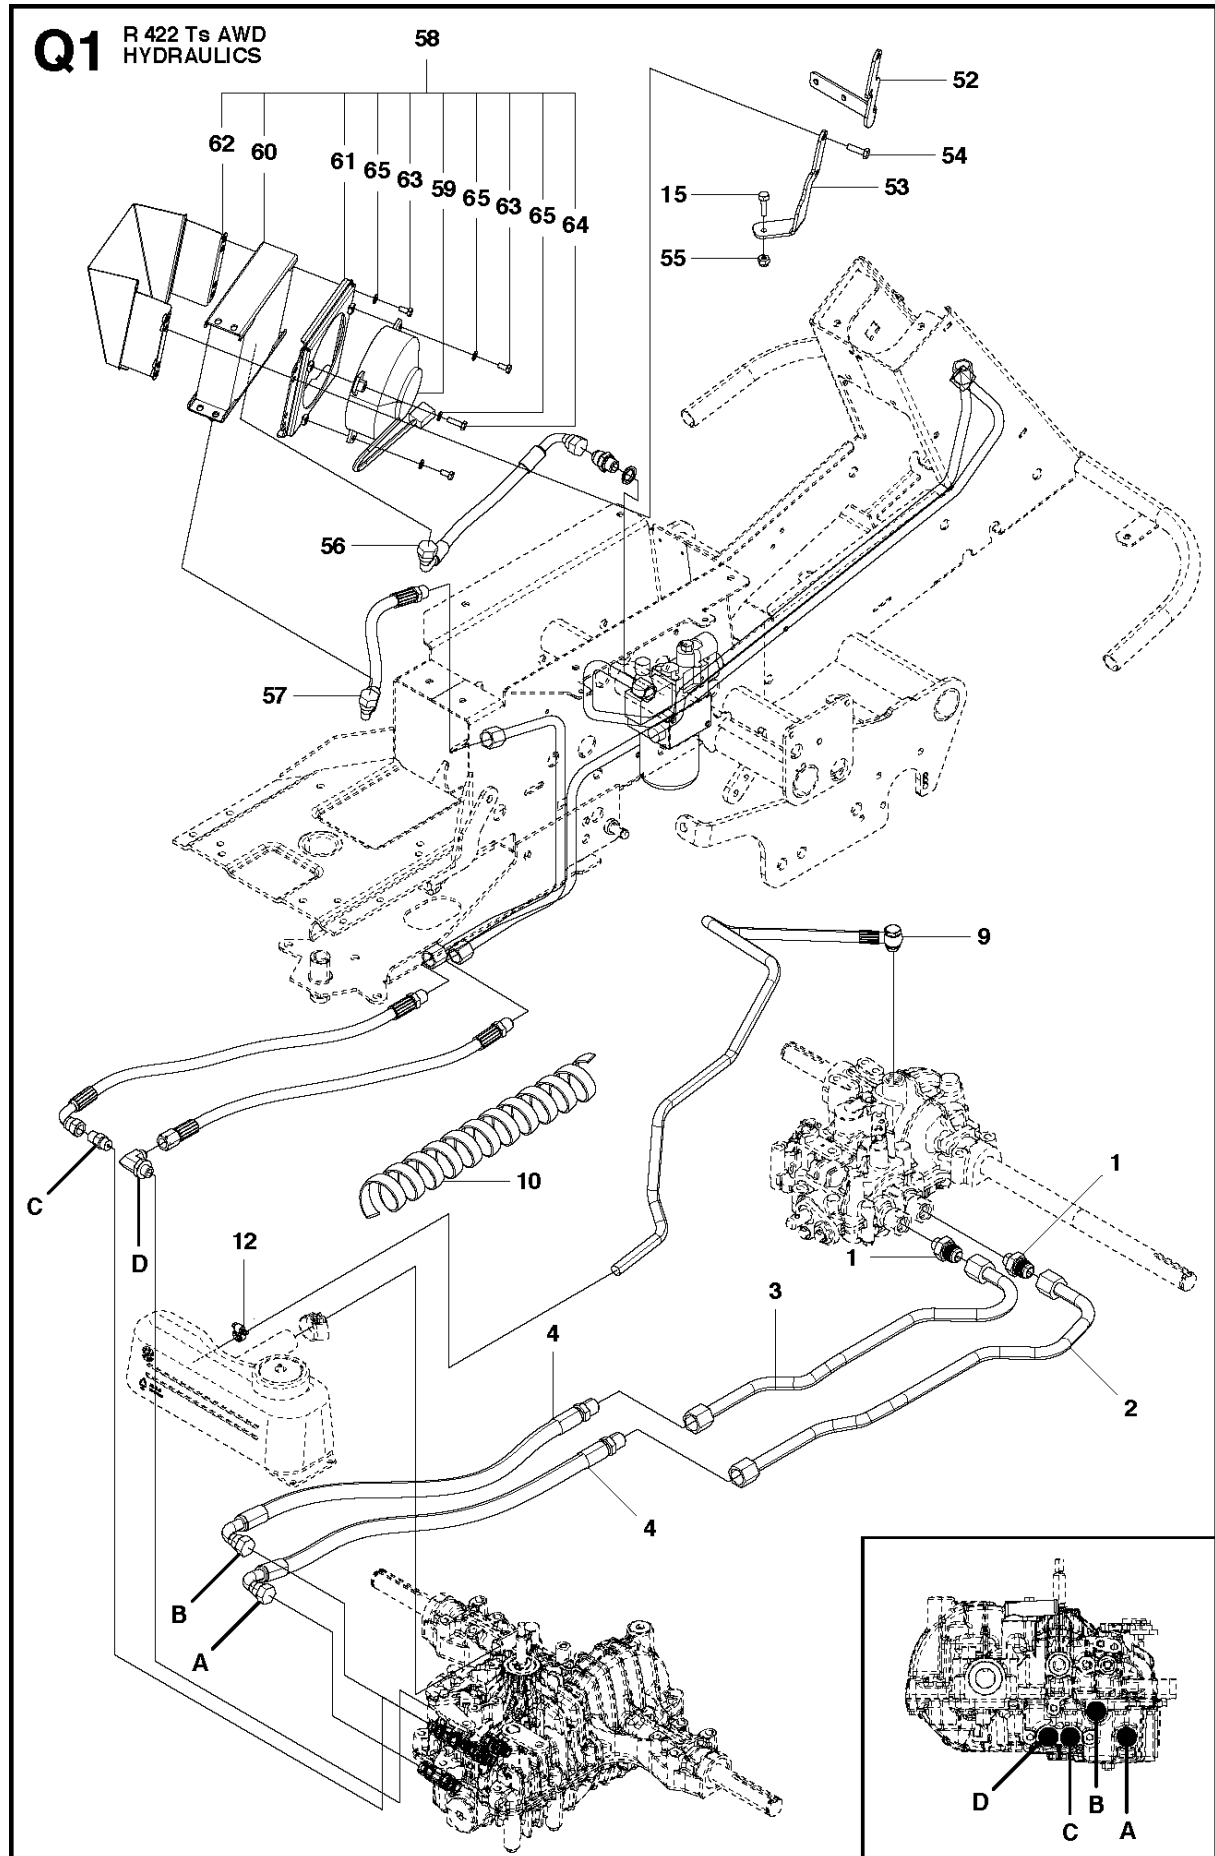

HYDRAULIC PUMP - MOTOR

R422 Ts AWD, 966772901, 2014

Ref	Part No	Description	Remark	QTY KIT
1	535 42 68-06	PIPE FITTING		2
2	544 45 04-01	HYDRAULIC PIPE		1
3	544 45 05-01	HYDRAULIC PIPE		1
4	544 45 64-01	HYDRAULIC HOSE		2
9	574 53 11-01	HYDRAULIC HOSE		1
10	544 02 66-07	HOSE GUARD		1
12	505 13 11-01	HOSE CLAMP		1
15	725 23 68-71	SCREW EHHM		1
52	504 62 96-01	BRACKET		1
53	504 62 97-01	BRACKET		1
54	535 47 52-12	SCREW EHHFM		6
55	732 21 16-01	LOCK NUT		3
56	505 52 04-01	HYDRAULIC HOSE		1
57	505 49 69-01	HYDRAULIC HOSE		1
58	505 45 90-01	OIL COOLER		1
59	504 62 93-01	FAN		1
60	505 45 91-01	OIL COOLER		1
61	505 45 92-01	FAN COVER		1
62	505 45 93-01	AIR INTAKE		1
63	725 23 66-71	SCREW EHHM		6
64	725 23 70-71	SCREW EHHM		1
65	734 11 52-01	WASHER		7