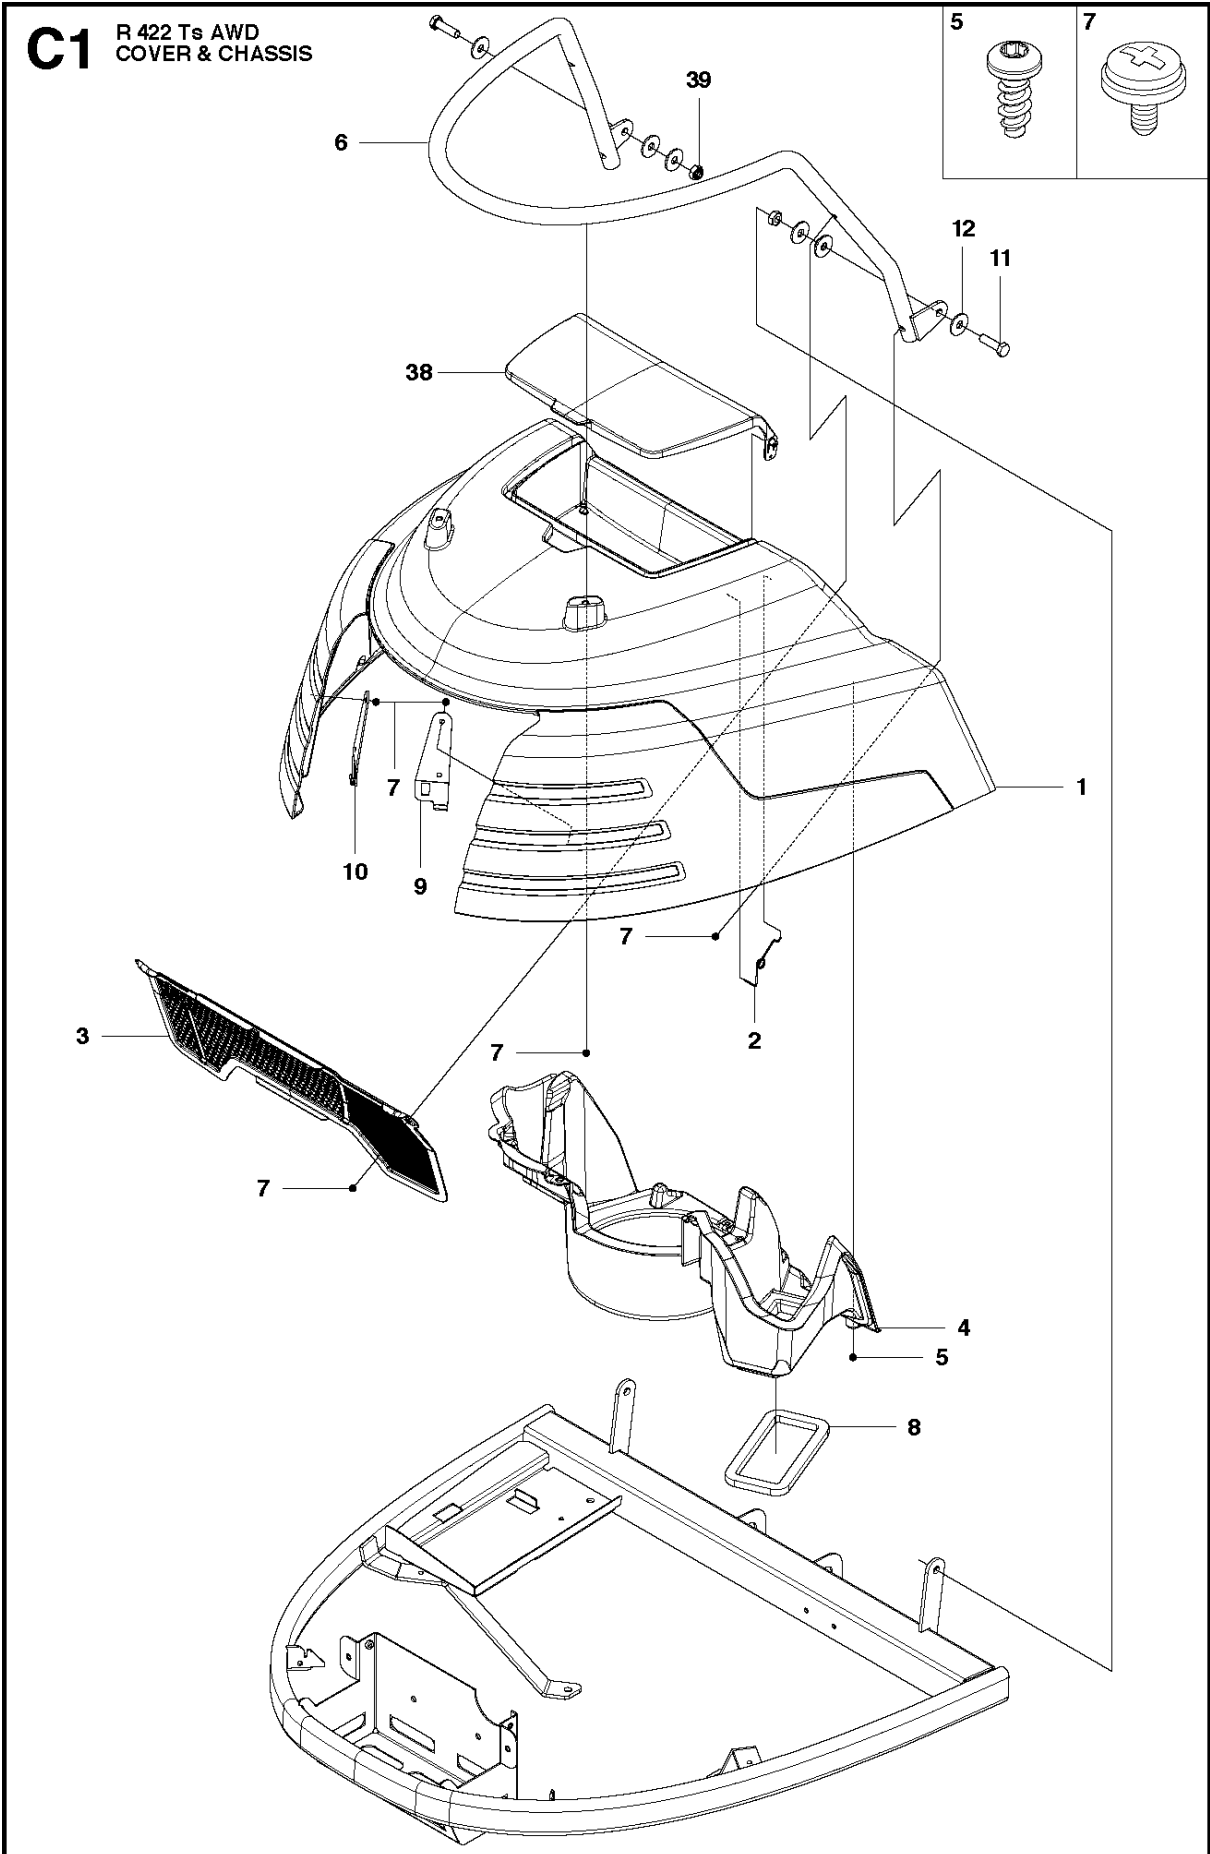

CHASSIS & ENCLOSURES

R422 Ts AWD, 966772901, 2014

Ref	Part No	Description	Remark	QTY KIT
1	581 81 96-01	ENGINE HOOD ASSY		1
2	504 12 41-01	SPRING		2
3	502 48 22-01	GRID		1
4	504 10 19-02	AIR CONDUCTOR		1
5	504 61 09-01	SCREW ITXPANT		5
6	502 49 46-01	LOAD CARRIER		1
7	544 40 05-01	SCREW		10
8	504 62 95-01	SEALING		1
9	504 61 39-01	GUIDE PLATE		1
10	504 61 39-02	GUIDE PLATE		1
11	725 24 97-51	SCREW		2
12	734 11 74-60	WASHER		6
38	504 10 14-01	LID		1
39	732 21 20-51	NUT		2