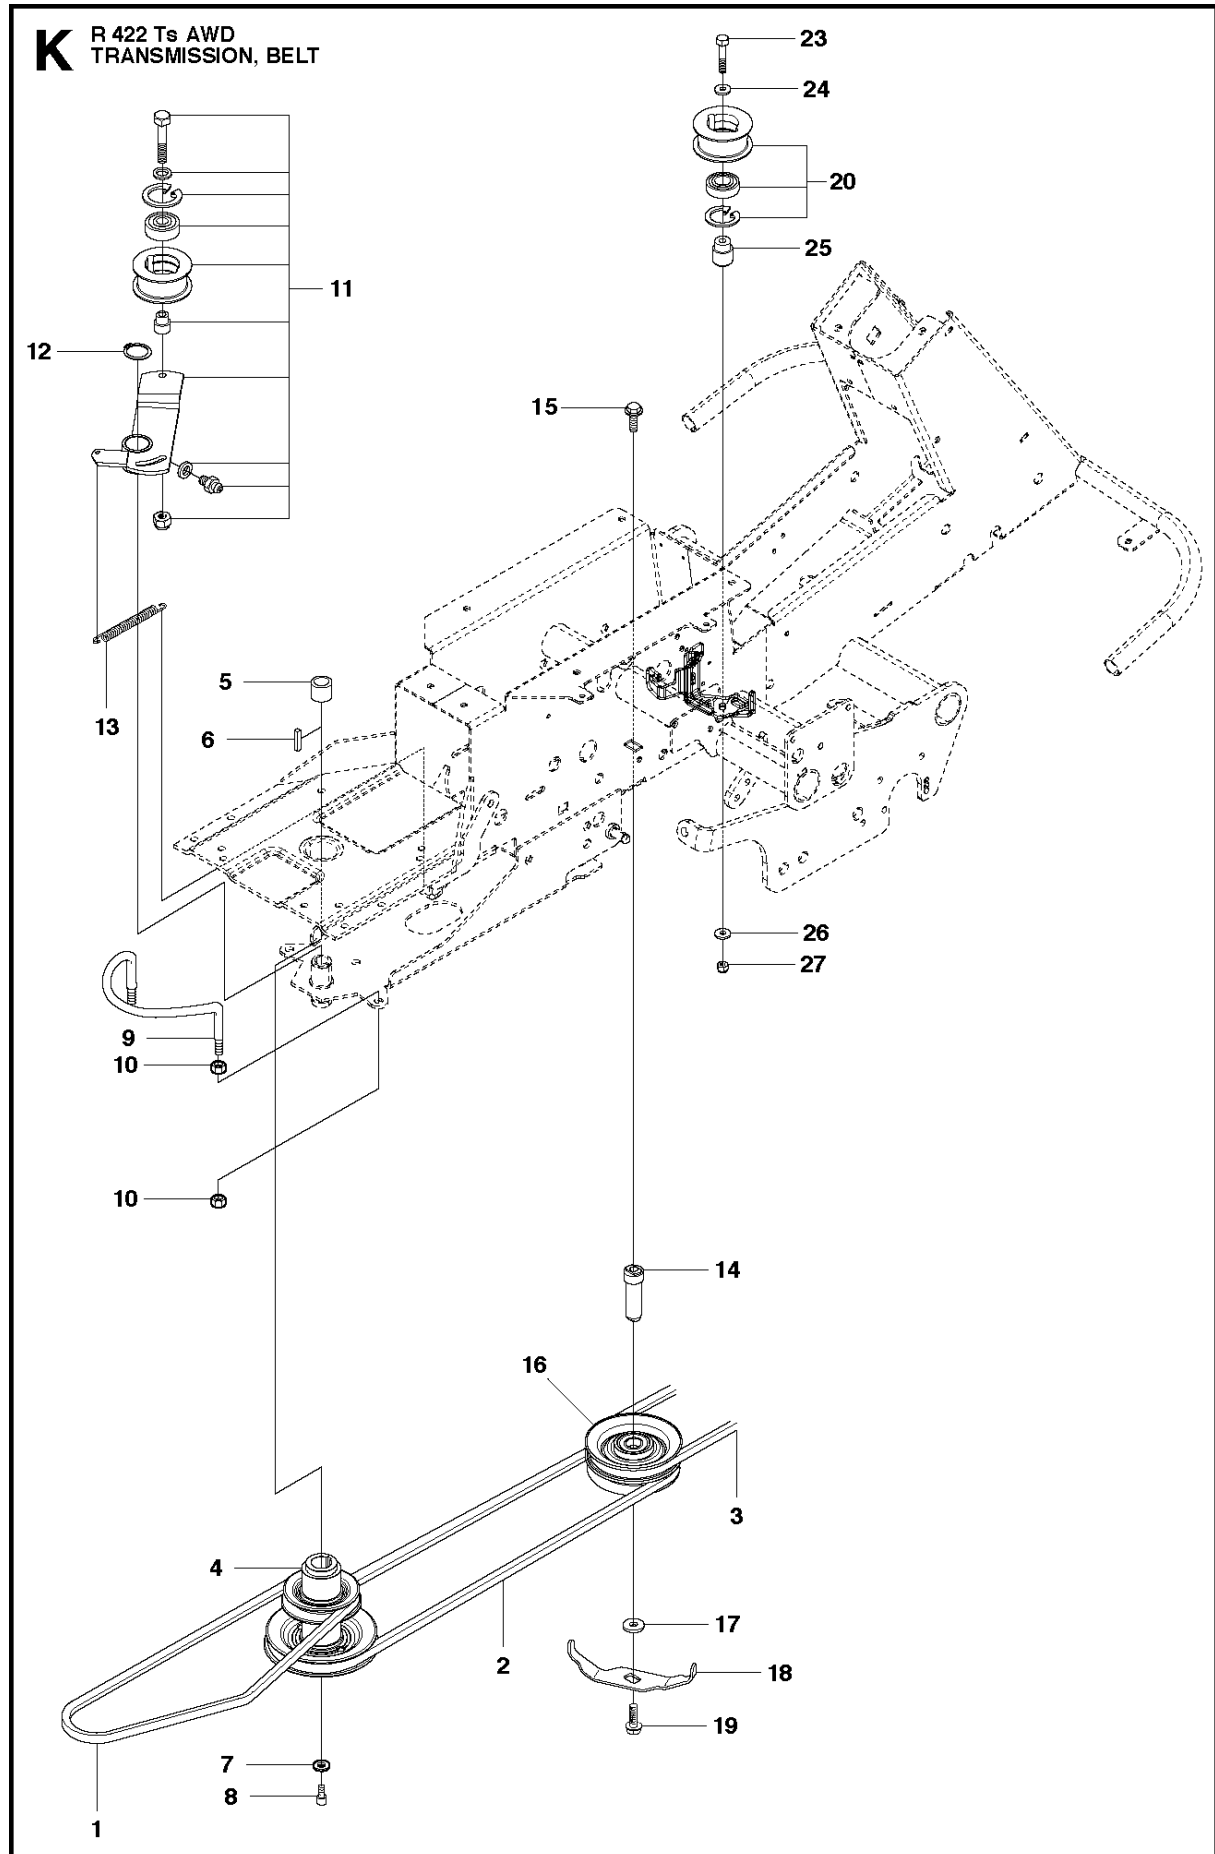

TRANSMISSION

R422 Ts AWD, 966772901, 2014

Ref	Part No	Description	Remark	QTY KIT
1	589 56 23-01	BELT		1
2	589 53 29-01	BELT		1
3	593 80 62-01	BELT		1
4	535 48 24-01	PULLEY		1
5	506 50 92-01	SPACING SLEEVE		1
6	506 55 59-01	WEDGE		1
7	506 59 75-01	WASHER		1
8	506 55 60-02	SCREW UNC		1
9	506 66 45-01	BELT GUIDE		1
10	731 23 20-51	HEXAGON NUT		4
11	535 48 44-02	BELT TENSIONER ASSY		1
12	735 31 26-00	CIRCLIP		1
13	506 66 56-01	SPRING		1
14	581 91 64-02	SHAFT		1
15	506 67 54-02	SCREW EHHFM		1
16	535 48 22-01	PULLEY		1
17	586 32 02-01	DISTANCE		1
18	544 40 53-01	BELT GUIDE		1
19	586 32 04-01	SCREW		1
20	505 15 39-01	BELT TENSIONER WHEEL ASSY		1
23	725 24 61-51	SCREW EHHM		1
24	734 11 64-41	WASHER		1
25	544 00 29-01	BUSHING		1
26	734 11 64-01	WASHER		1
27	732 21 18-01	LOCK NUT		1