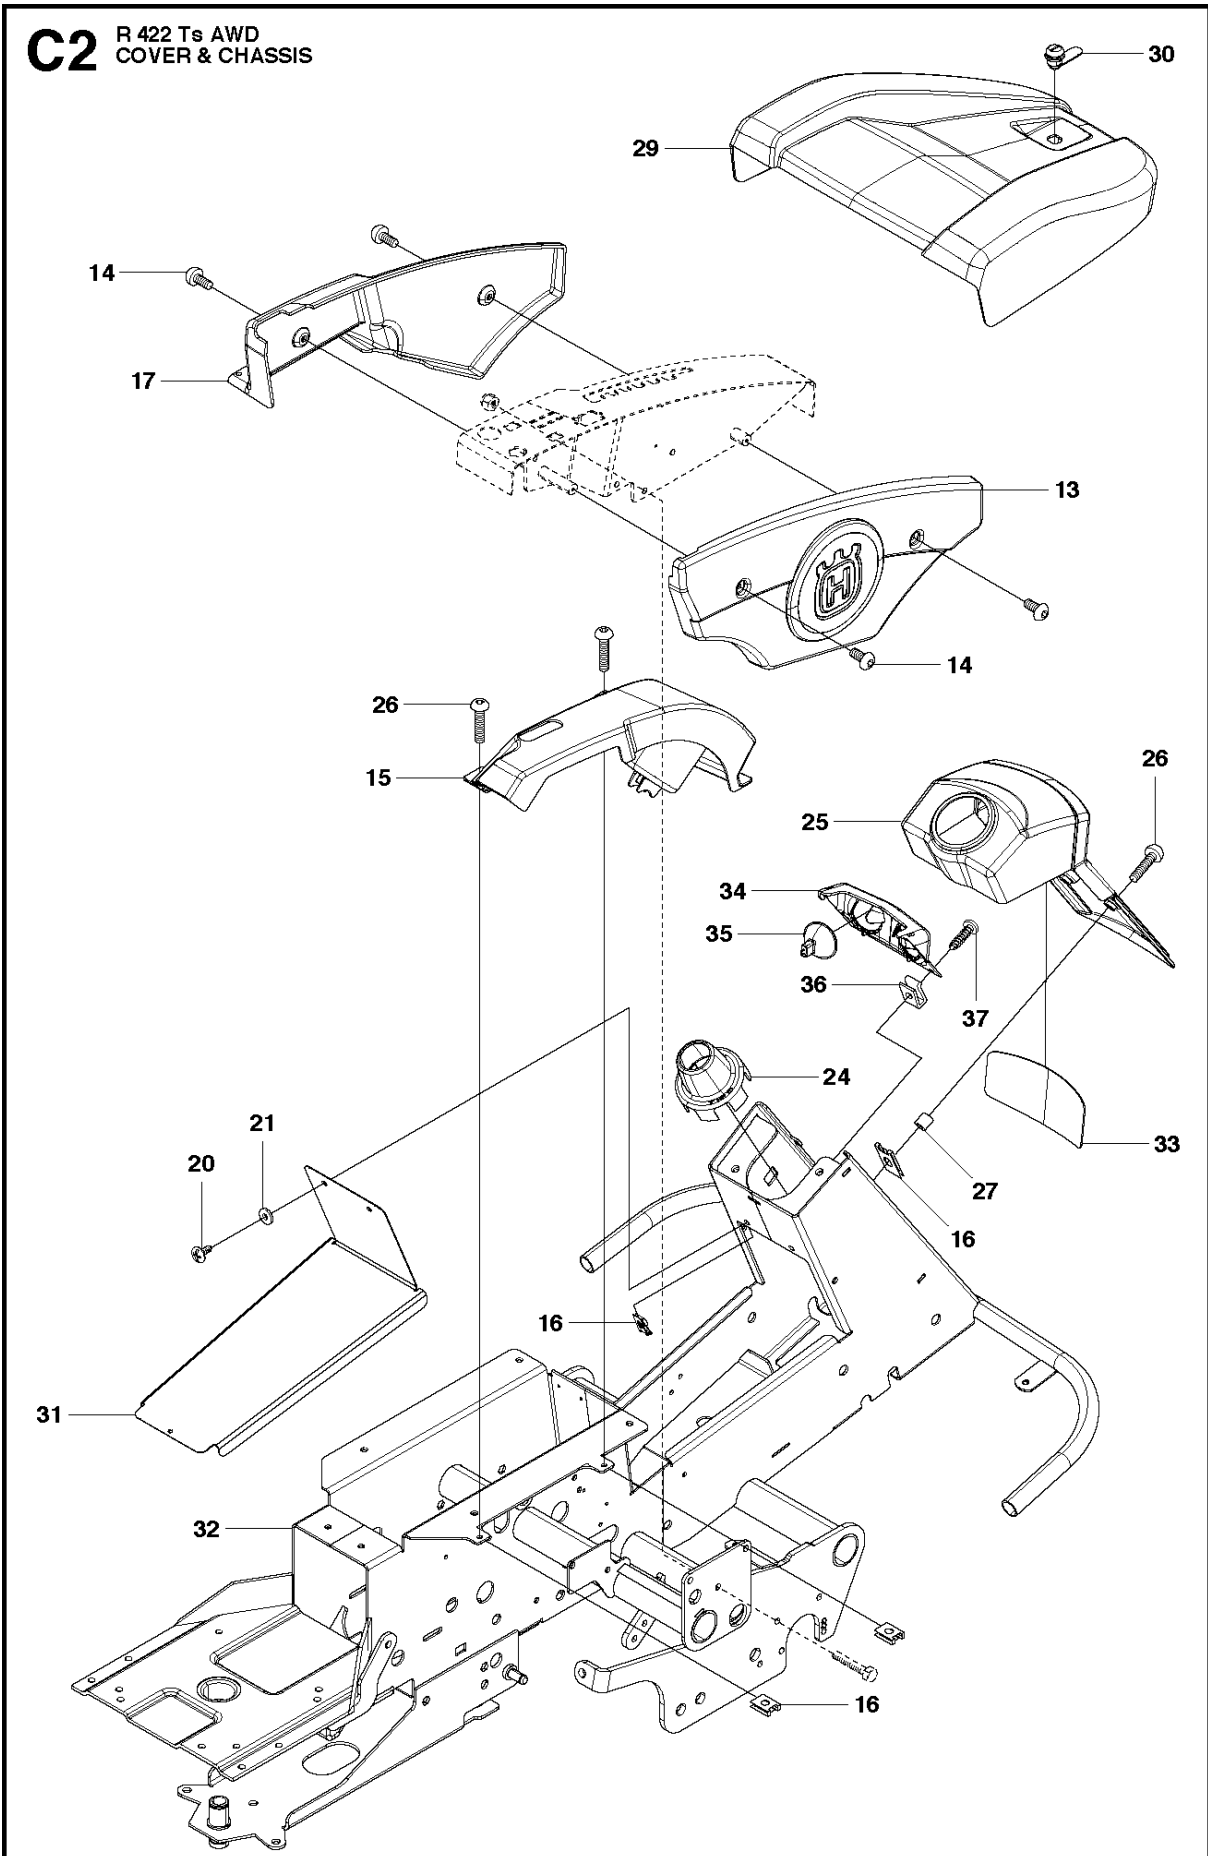

CHASSIS & ENCLOSURES

R422 Ts AWD, 966772901, 2014

Ref	Part No	Description	Remark	QTY KIT
13	502 63 75-01	CONTROL COVER		1
14	535 42 58-01	SCREW IHPANM		4
15	502 63 77-01	CONTROL COVER		1
16	535 42 91-01	SPRING NUT		6
17	535 47 65-01	CONTROL CAP INNER		1
20	506 98 26-01	SCREW		6
21	506 55 97-01	WASHER		8
24	535 46 05-01	SEALING		1
25	535 45 97-01	COVER		1
26	535 42 58-02	SCREW IHPANM		4
27	535 46 29-01	SPACER		2
29	502 28 69-01	UNIT COVER		1
30	525 39 05-01	LOCK		1
31	535 42 15-01	LOCK GOLVTUNNEL		1
32	578 77 85-02	CHASSIS		1
33	535 44 71-01	LAMP CHIMNEY		1
34	535 44 67-01	HOUSING		1
35	535 44 68-01	LAMP		2
36	535 41 56-19	SCREW		2
37	506 89 20-01	SPEED NUT		2