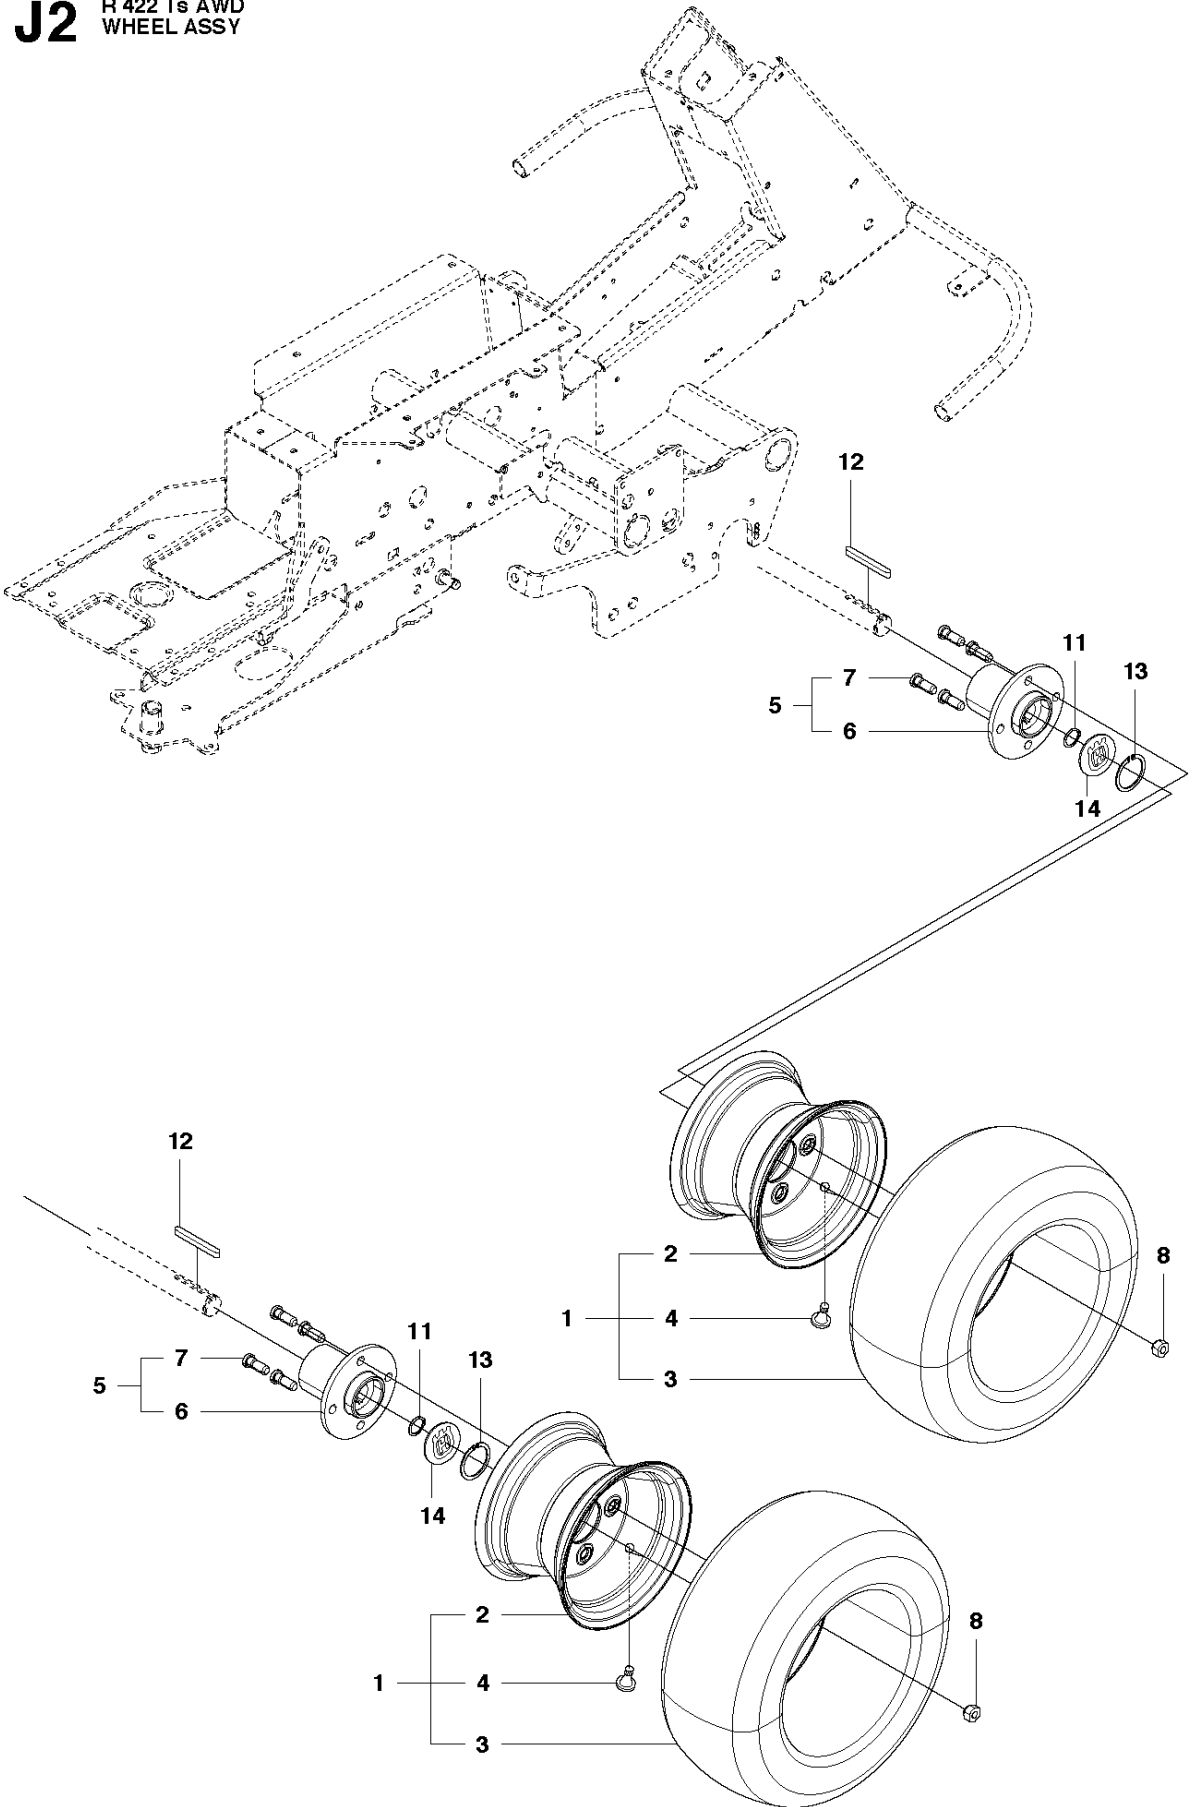

J2 R 422 Ts AWD
WHEEL ASSY

WHEELS & TIRES

R422 Ts AWD, 966772901, 2014

Ref	Part No	Description	Remark	QTY	KIT
1	504 63 00-02	WHEEL ASSY		4	
2	506 86 78-01	RIM		1	1
3	535 46 79-01	TIRE		1	1
4	506 57 43-01	VALVE ASSY		1	1
5	577 57 30-01	HUB ASSY		4	
6	506 89 00-01	HUB		1	5
7	506 89 02-01	BOLT		4	5
8	506 86 50-01	WHEEL NUT		16	
11	574 45 88-01	CIRCLIP		4	
12	506 55 59-01	WEDGE		4	
13	735 31 41-10	CIRCLIP		4	
14	577 59 15-01	COVER WASHER		4