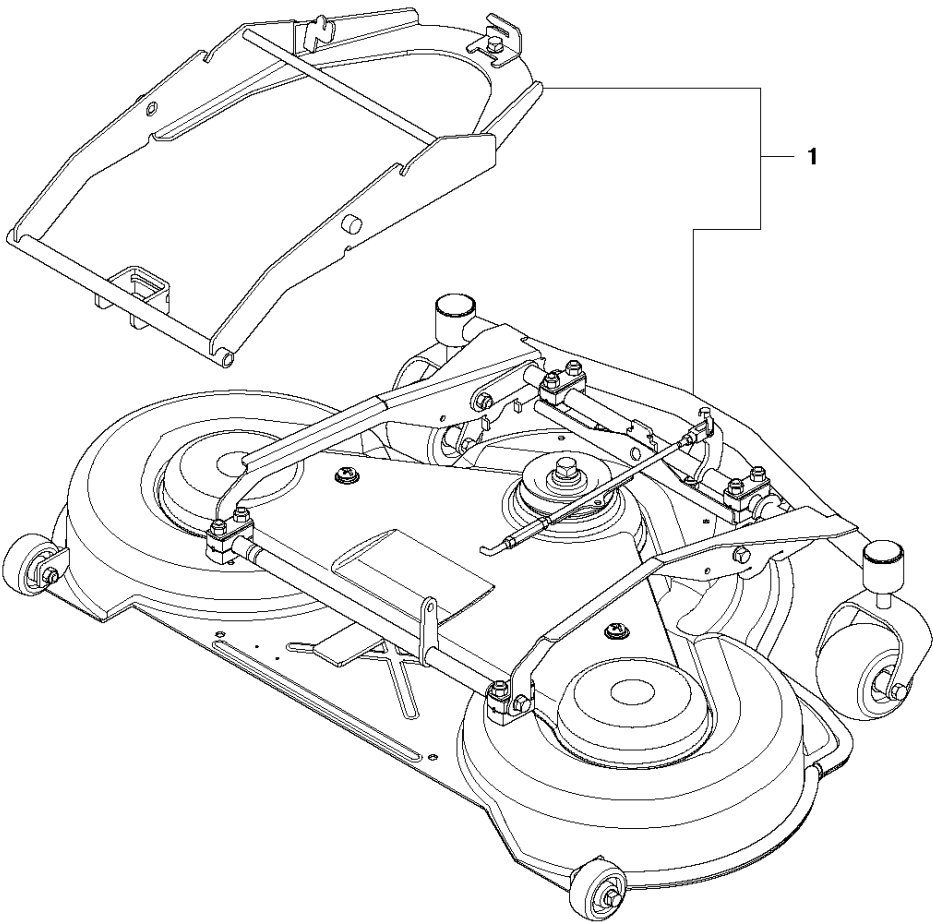

Ref	Part No	Description	Remark	QTY	KIT
1	504 56 99-01	DECK SHELL ASSY		1	
2	506 91 62-01	BLIND RIVET NUT		1	
3	544 44 93-01	PLUG		1	
4	506 57 01-04	SCREW EHHFM		1	
5	535 50 35-01	MANDREL		1	
6	544 06 78-01	BEARING HOUSING		1	5
7	535 42 87-01	SHAFT		1	5
8	535 42 88-01	SPACER		1	5
9	738 22 05-19	BALL BEARING		2	5
10	535 50 35-02	MANDREL		2	
11	544 06 78-01	BEARING HOUSING		1	10
12	535 42 87-02	SHAFT		1	10
13	535 42 88-01	SPACER		1	10
14	738 22 05-19	BALL BEARING		2	10
15	535 42 38-01	SCREW RSQM		12	
16	734 11 64-01	WASHER		12	
17	732 21 18-01	LOCK NUT		12	
18	535 42 90-01	PULLEY		4	
19	506 53 35-01	PARALLEL KEY		7	
20	535 42 88-01	SPACER		1	
21	535 42 92-01	WASHER		3	
22	725 25 42-51	SCREW EHHM		3	
23	535 50 42-01	ADAPTER		3	
24	504 18 78-10	BLADE		3	
25	506 79 23-02	KNIFE PLATE		3	
26	725 25 42-51	SCREW EHHM		3	
27	506 54 07-01	BELT TENSIONER ASSY		1	
28	506 51 95-01	SPÄNNARM KPL.		1	27
29	506 53 27-01	PULLEY		1	27
30	734 11 64-41	WASHER		1	27
31	506 55 83-02	SCREW EHHFT		1	27
32	506 91 87-02	WASHER		1	
33	725 24 51-71	SCREW EHHM		1	
34	732 21 18-01	LOCK NUT		1	
35	506 53 31-01	SPRING		1	
36	589 53 19-01	BELT		1	
37	544 09 62-01	BELT COVER		1	
38	506 98 26-01	SCREW		2	
39	506 55 97-01	WASHER		2	
72	506 78 97-01	LABEL		1	
73	544 23 81-12	LABEL		1	
74	506 92 90-01	LABEL		1	

V MOWER DECK, CT122