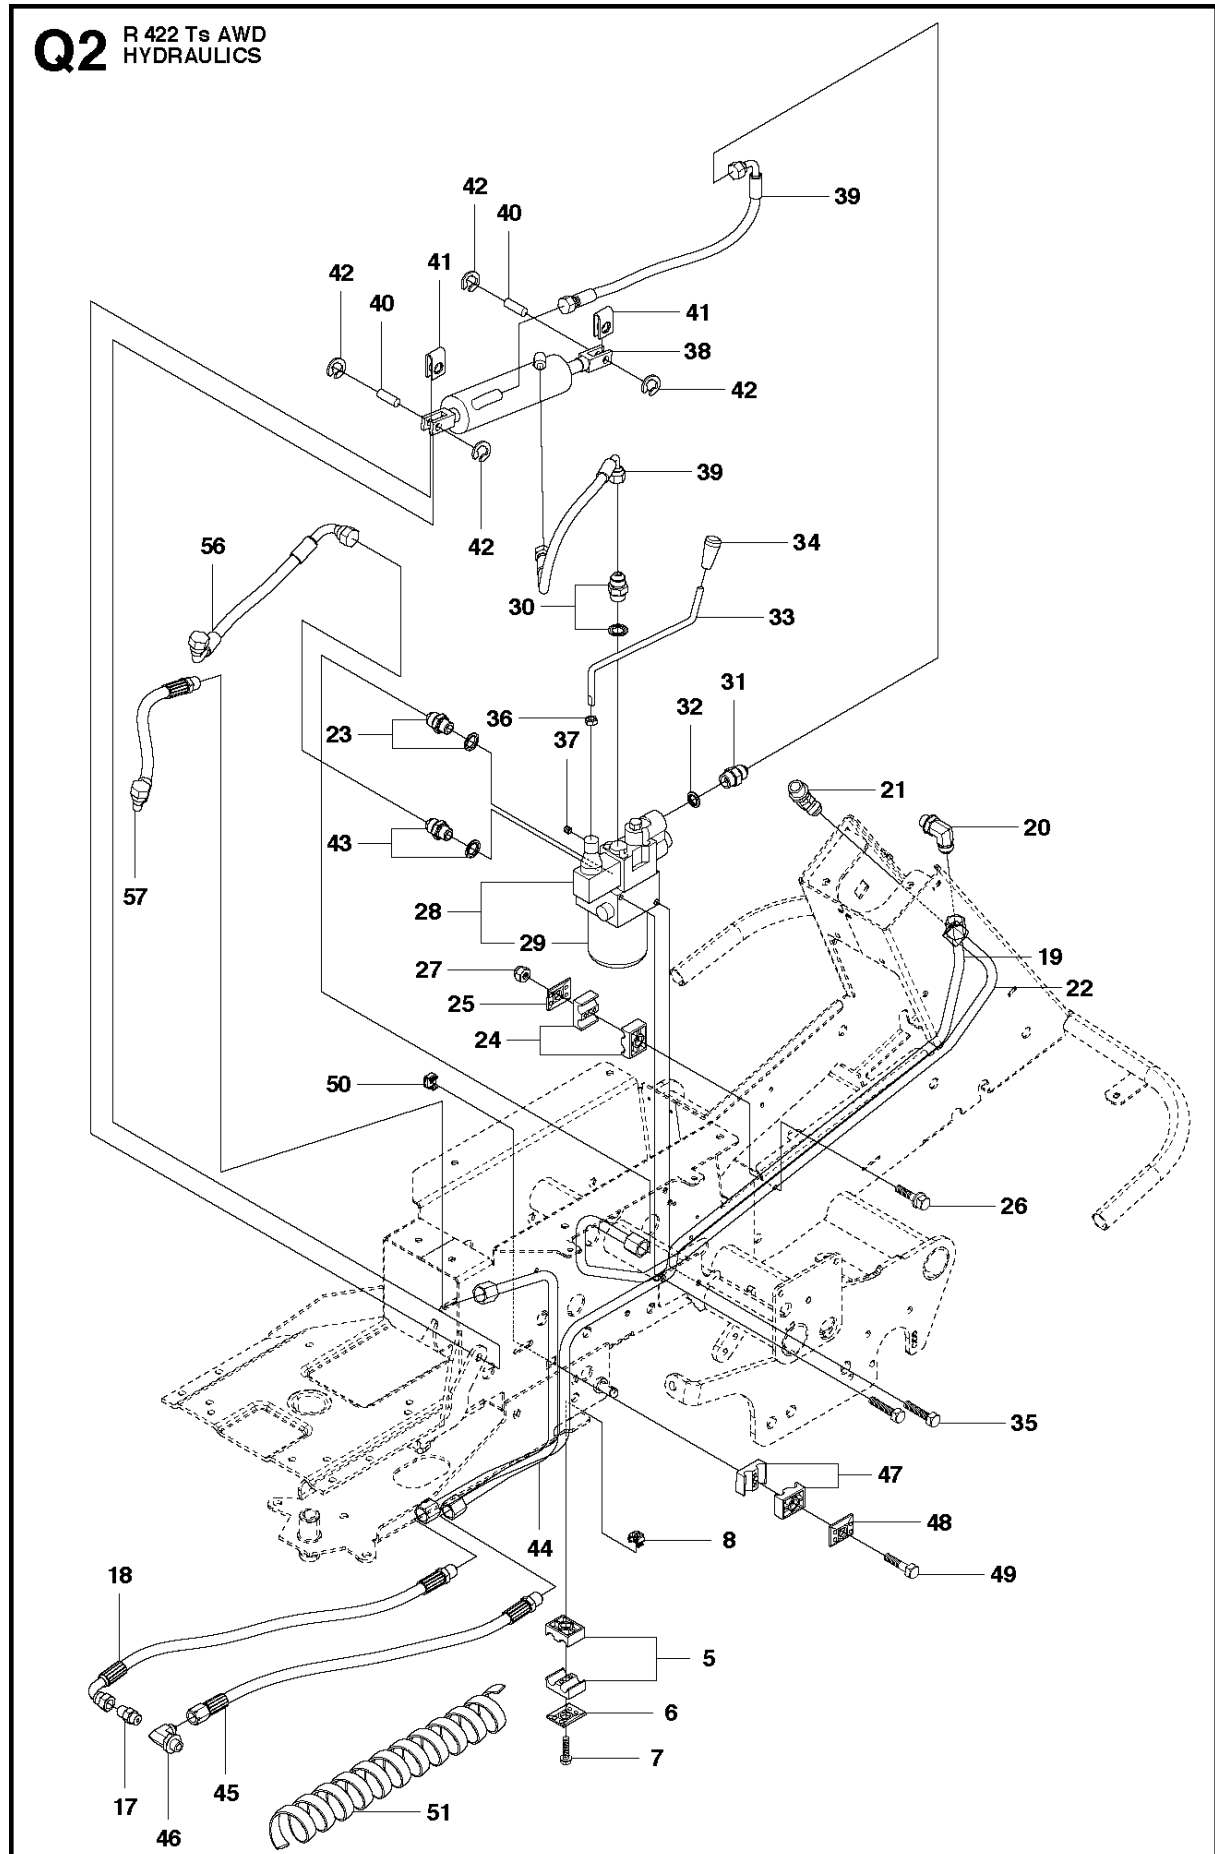

HYDRAULIC PUMP - MOTOR

R422 Ts AWD, 966772901, 2014

Ref	Part No	Description	Remark	QTY KIT
5	544 37 33-02	PIPE CLAMP		1
6	544 37 38-02	COVER PLATE		1
7	506 57 01-07	SCREW EHHFM		1
8	544 81 17-01	CAGE NUT		1
17	535 42 68-05	PIPE FITTING		1
18	535 45 03-01	HYDRAULIC HOSE		1
19	544 83 42-01	HYDRAULIC PIPE		1
20	535 43 73-01	PIPE FITTING		1
21	535 42 69-01	PIPE FITTING		1
22	504 20 99-01	HYDRAULIC PIPE		1
23	535 42 68-01	PIPE FITTING		1
24	544 37 33-03	PIPE CLAMP		1
25	535 43 85-01	COVER WASHER		1
26	535 47 52-45	SCREW EHHFM		1
27	732 21 16-01	LOCK NUT		1
28	522 53 56-02	FILTER UNIT		1
29	535 42 75-02	FILTER		1
30	535 42 68-05	PIPE FITTING		1
31	535 43 71-01	PIPE FITTING		1
32	535 43 72-01	RUBBER STEEL WASHER		1
33	505 44 00-01	LIFTING LEVER		1
34	535 43 82-01	KNOB		1
35	725 24 49-71	SCREW EHHM		2
36	731 23 18-01	HEXAGON NUT		1
37	728 84 43-05	SCREW IHSETM		1
38	535 42 72-01	CYLINDER ASSY		1
39	535 42 71-03	HYDRAULIC HOSE		2
40	535 43 76-01	LOCKING PIN		2
41	535 45 66-01	U-PLÅT		2
42	735 31 12-00	CIRCLIP		4
43	535 42 68-01	PIPE FITTING		1
44	504 64 34-01	HYDRAULIC PIPE		1
45	575 41 53-01	HYDRAULIC HOSE		1
46	535 43 73-05	PIPE FITTING		1
47	544 37 33-03	PIPE CLAMP		1
48	535 43 85-01	COVER WASHER		1
49	535 47 52-45	SCREW EHHFM		1
50	544 81 17-02	CAGE NUT		1
51	544 02 66-07	HOSE GUARD		1
56	505 52 04-01	HYDRAULIC HOSE		1
57	505 49 69-01	HYDRAULIC HOSE		1