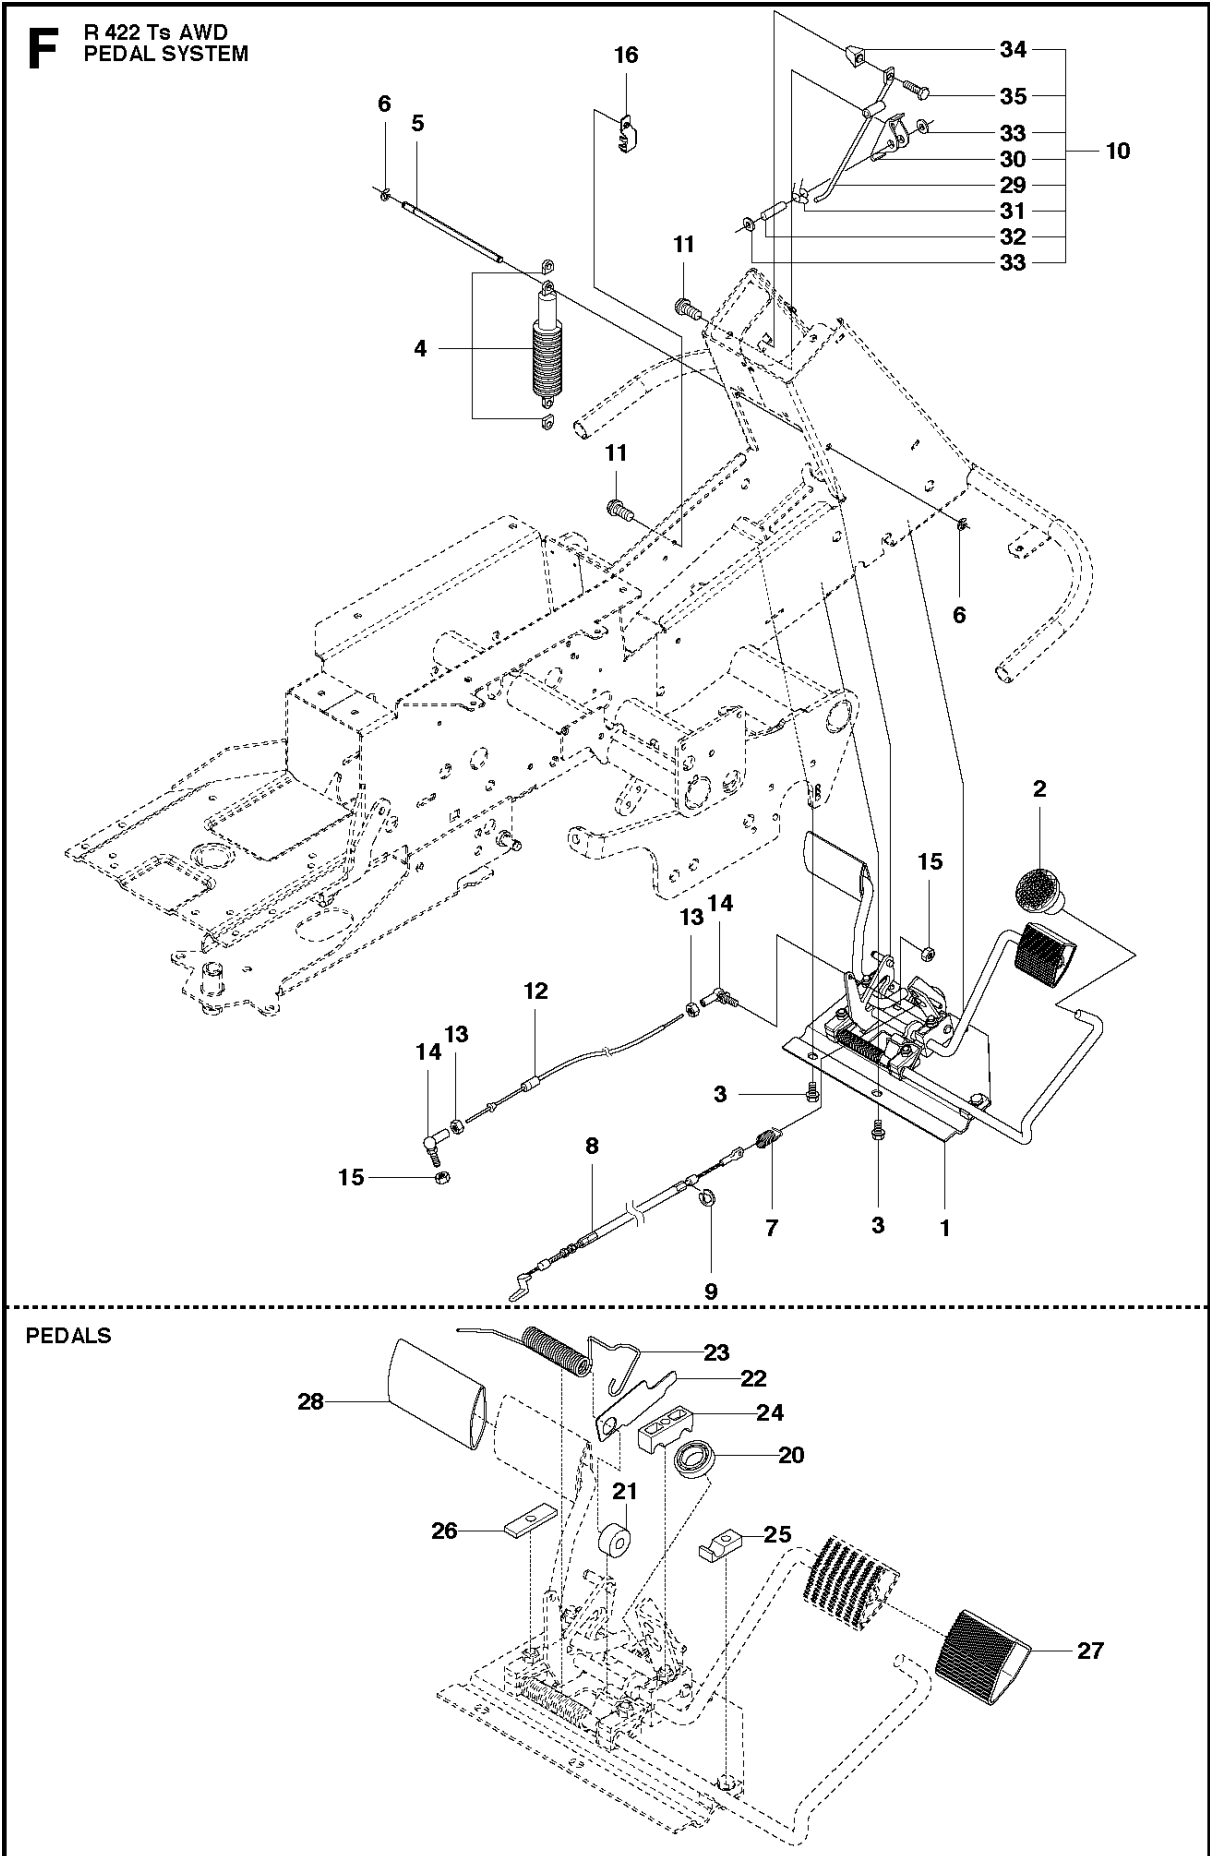

FRAME

R422 Ts AWD, 966772901, 2014

Ref	Part No	Description	Remark	QTY KIT
1	502 63 79-01	EQUIPMENT FRAME		1
2	504 55 78-01	HOOK		1
3	544 00 34-01	BUSHING		2
4	506 99 33-02	SLEEVE		2
5	725 64 59-01	SCREW IHCSFM		2
6	732 21 18-01	LOCK NUT		2
7	504 55 80-01	LEVER		1
8	506 91 87-01	WASHER		1
9	725 64 48-01	SCREW IHCSFM		1
10	506 53 56-03	DRAW SPRING		1
11	504 81 28-01	BELT GUIDE		1
12	544 00 46-01	PULLEY ASSY		2
13	544 00 34-01	BUSHING		2
14	544 00 34-02	BUSHING		1
15	506 99 33-02	SLEEVE		1
16	725 64 59-01	SCREW IHCSFM		1
17	732 21 18-01	LOCK NUT		2
18	504 62 19-01	BELT TENSIONER		1
19	506 92 89-01	PULLEY		1
20	738 21 04-04	BALL BEARING		1
21	735 31 38-10	CIRCLIP		1
22	734 11 64-41	WASHER		1
23	506 55 83-02	SCREW EHHFT		1
24	504 62 24-01	SPRING		1
25	504 62 21-01	HANDLE ASSY		1
26	505 45 17-01	WASHER		1
27	725 64 53-01	SCREW IHCSFM		1
28	732 21 18-01	LOCK NUT		1
29	504 62 17-01	GUIDE		1
30	725 23 68-71	SCREW EHHM		2
31	732 21 16-01	LOCK NUT		2
32	506 89 58-01	COLLAR SCREW		2
33	732 25 22-01	HEXAGON LOCKING NUT		2
34	506 96 66-01	HAIR PIN COTTER		1
35	505 42 09-01	SPRING		2
36	725 25 15-71	SCREW EHHM		2
37	734 11 72-01	WASHER		2
38	725 24 62-51	SCREW EHHM		1