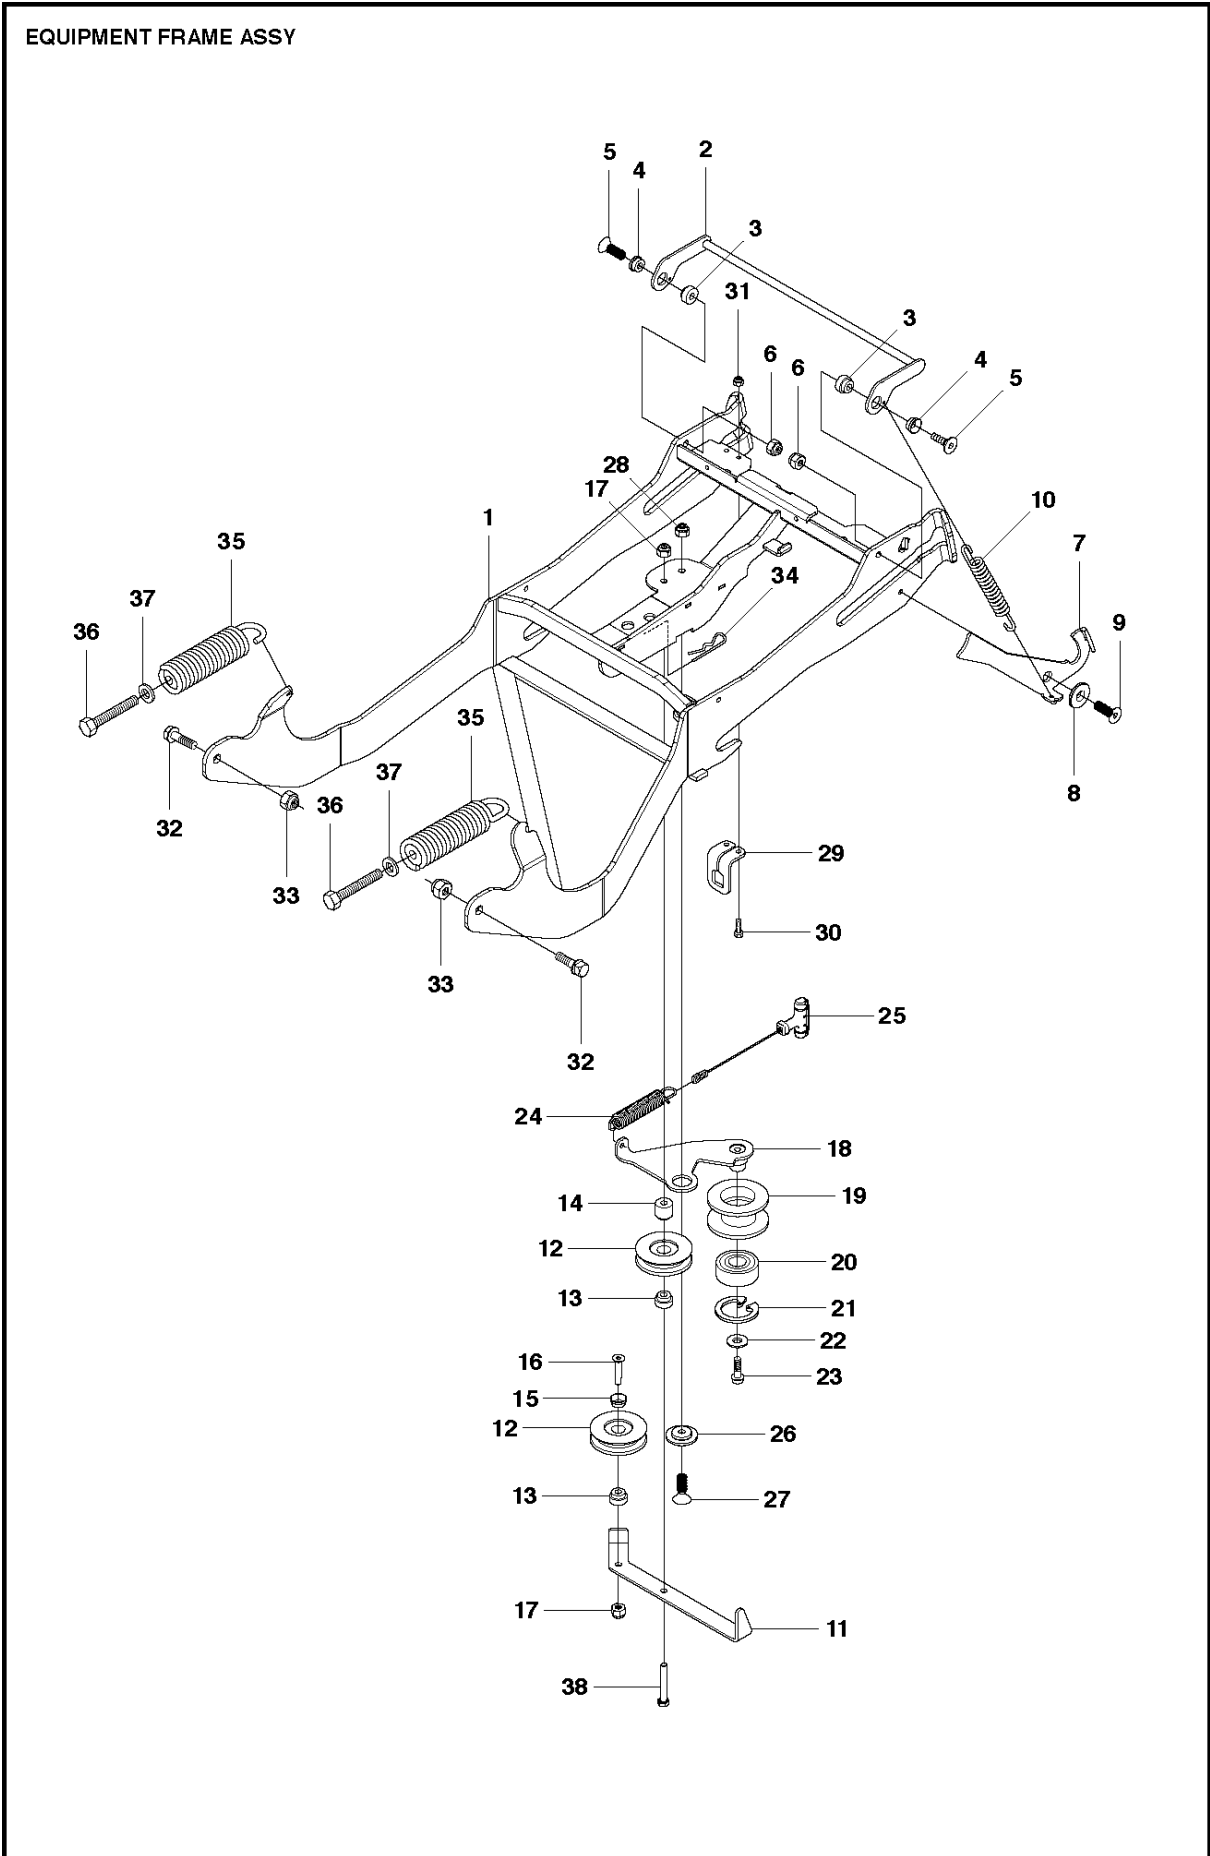

FRAME

R422 Ts AWD, 966772901, 2014

Ref	Part No	Description	Remark	QTY KIT
1	502 63 79-01	EQUIPMENT FRAME		1
2	504 55 78-01	HOOK		1
3	544 00 34-01	BUSHING		2
4	506 99 33-02	SLEEVE		2
5	725 64 59-01	SCREW IHCSFM		2
6	732 21 18-01	LOCK NUT		2
7	504 55 80-01	LEVER		1
8	506 91 87-01	WASHER		1
9	725 64 48-01	SCREW IHCSFM		1
10	506 53 56-03	DRAW SPRING		1
11	504 81 28-01	BELT GUIDE		1
12	544 00 46-01	PULLEY ASSY		2
13	544 00 34-01	BUSHING		2
14	544 00 34-02	BUSHING		1
15	506 99 33-02	SLEEVE		1
16	725 64 59-01	SCREW IHCSFM		1
17	732 21 18-01	LOCK NUT		2
18	504 62 19-01	BELT TENSIONER		1
19	506 92 89-01	PULLEY		1
20	738 21 04-04	BALL BEARING		1
21	735 31 38-10	CIRCLIP		1
22	734 11 64-41	WASHER		1
23	506 55 83-02	SCREW EHHFT		1
24	504 62 24-01	SPRING		1
25	504 62 21-01	HANDLE ASSY		1
26	505 45 17-01	WASHER		1
27	725 64 53-01	SCREW IHCSFM		1
28	732 21 18-01	LOCK NUT		1
29	504 62 17-01	GUIDE		1
30	725 23 68-71	SCREW EHHM		2
31	732 21 16-01	LOCK NUT		2
32	506 89 58-01	COLLAR SCREW		2
33	732 25 22-01	HEXAGON LOCKING NUT		2
34	506 96 66-01	HAIR PIN COTTER		1
35	505 42 09-01	SPRING		2
36	725 25 15-71	SCREW EHHM		2
37	734 11 72-01	WASHER		2
38	725 24 62-51	SCREW EHHM		1