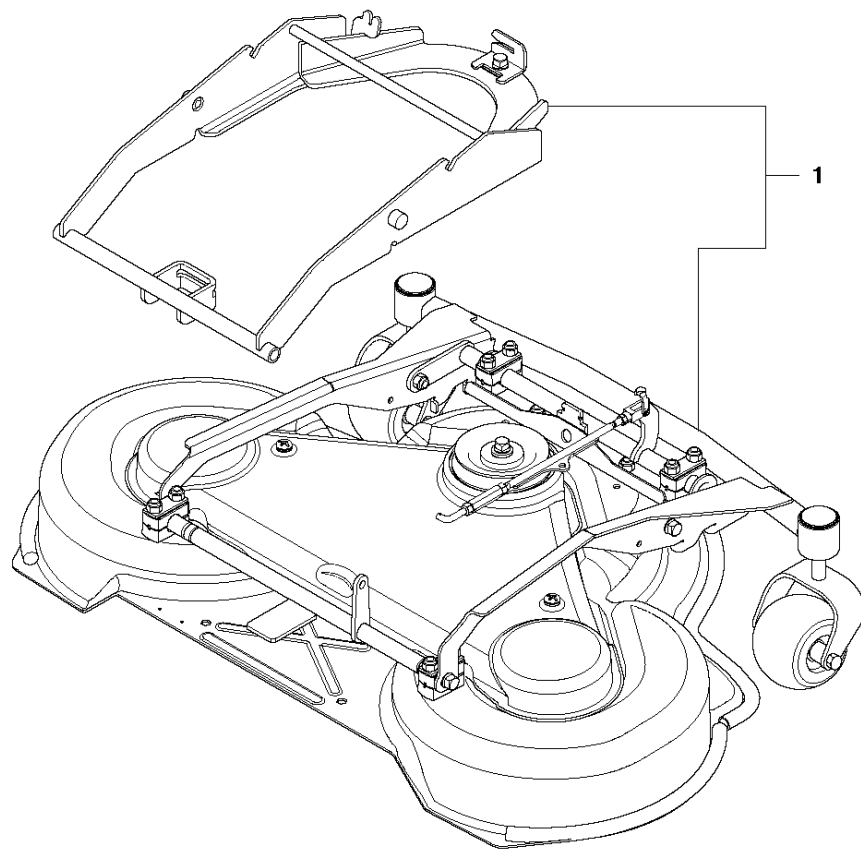

T MOWER DECK, CT103

103CM CUTTING DECK

R422 Ts AWD, 966772901, 2014

Ref	Part No	Description	Remark	QTY KIT
1	965 19 72-01	CUTTING DECK		1

A R 422 Ts AWD
SEAT

SEAT

R422 Ts AWD, 966772901, 2014

Ref	Part No	Description	Remark	QTY	KIT
1	525 40 64-01	SEAT ASSY		1	
2	525 40 65-01	ARM REST KIT		1	
3	535 41 49-75	BRACKET		1	2
3	535 41 49-76	BRACKET		1	2
4	535 41 49-77	SCREW		6	2
5	535 41 49-78	SPACER		4	2
6	535 41 49-79	SCREW		2	2
7	535 41 49-80	NUT		2	2
8	535 41 49-81	ARMSTÖD		2	2
9	732 21 18-01	LOCK NUT		4	
10	582 87 66-01	SWITCH		1	
11	503 21 88-16	SCREW IHSCT		2	
12	529 29 24-01	DAMPING PIECE		2	