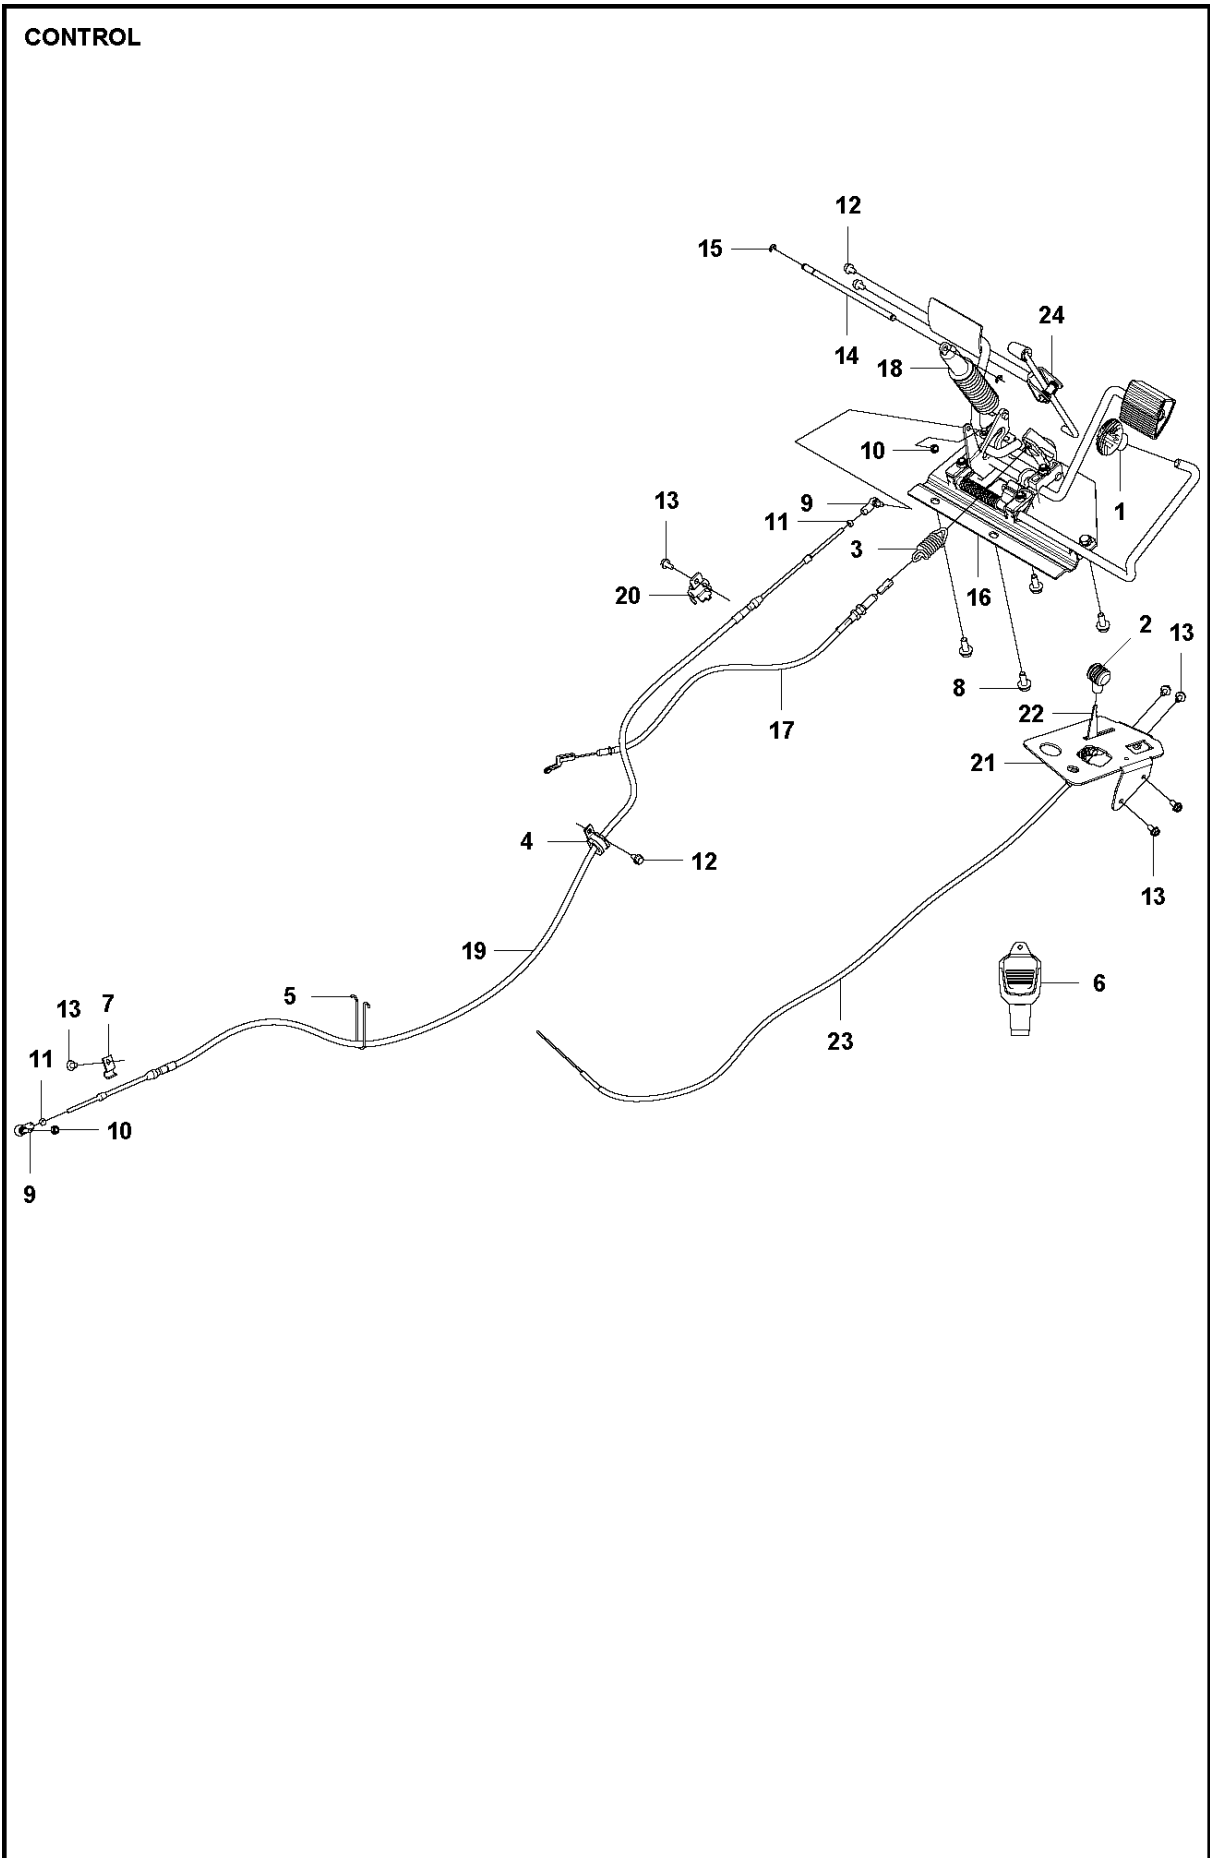

CONTROLS

RC 320Ts AWD, 967628802

Ref	Part No	Description	Remark	QTY KIT
1	586 72 74-01	KNOB		1
2	506 88 91-01	KNOB		1
3	506 94 63-01	BRAKE SPRING		1
4	574 53 12-03	HOSE CLAMP		1
5	506 57 64-02	CABLE HOLDER		1
6	586 37 94-01	LEVER		1
7	506 56 65-01	CLIP		1
8	506 57 01-04	SCREW EHHFM		4
9	578 77 68-01	BALL JOINT		2
10	732 21 16-01	LOCK NUT		2
11	731 23 14-01	HEXAGON NUT		2
12	725 23 64-61	SCREW EHHFT		3
13	535 47 52-12	SCREW EHHFM		6
14	589 77 49-01	SHAFT		1
15	735 31 09-20	E-CLIP		2
16	586 96 93-01	PEDAL PLATE ASSY		1
17	589 25 86-01	BRAKE WIRE		1
18	506 93 83-01	DAMPING PIECE		1
19	574 41 12-03	CONTROL CABLE		1
20	589 02 65-01	BRACKET		1
21	588 83 46-01	SHEET		1
22	582 65 62-01	THROTTLE CONTROL ASSY		1
23	544 30 17-11	WIRE		1
24	544 40 31-01	BRAKE LEVER ASSY		1