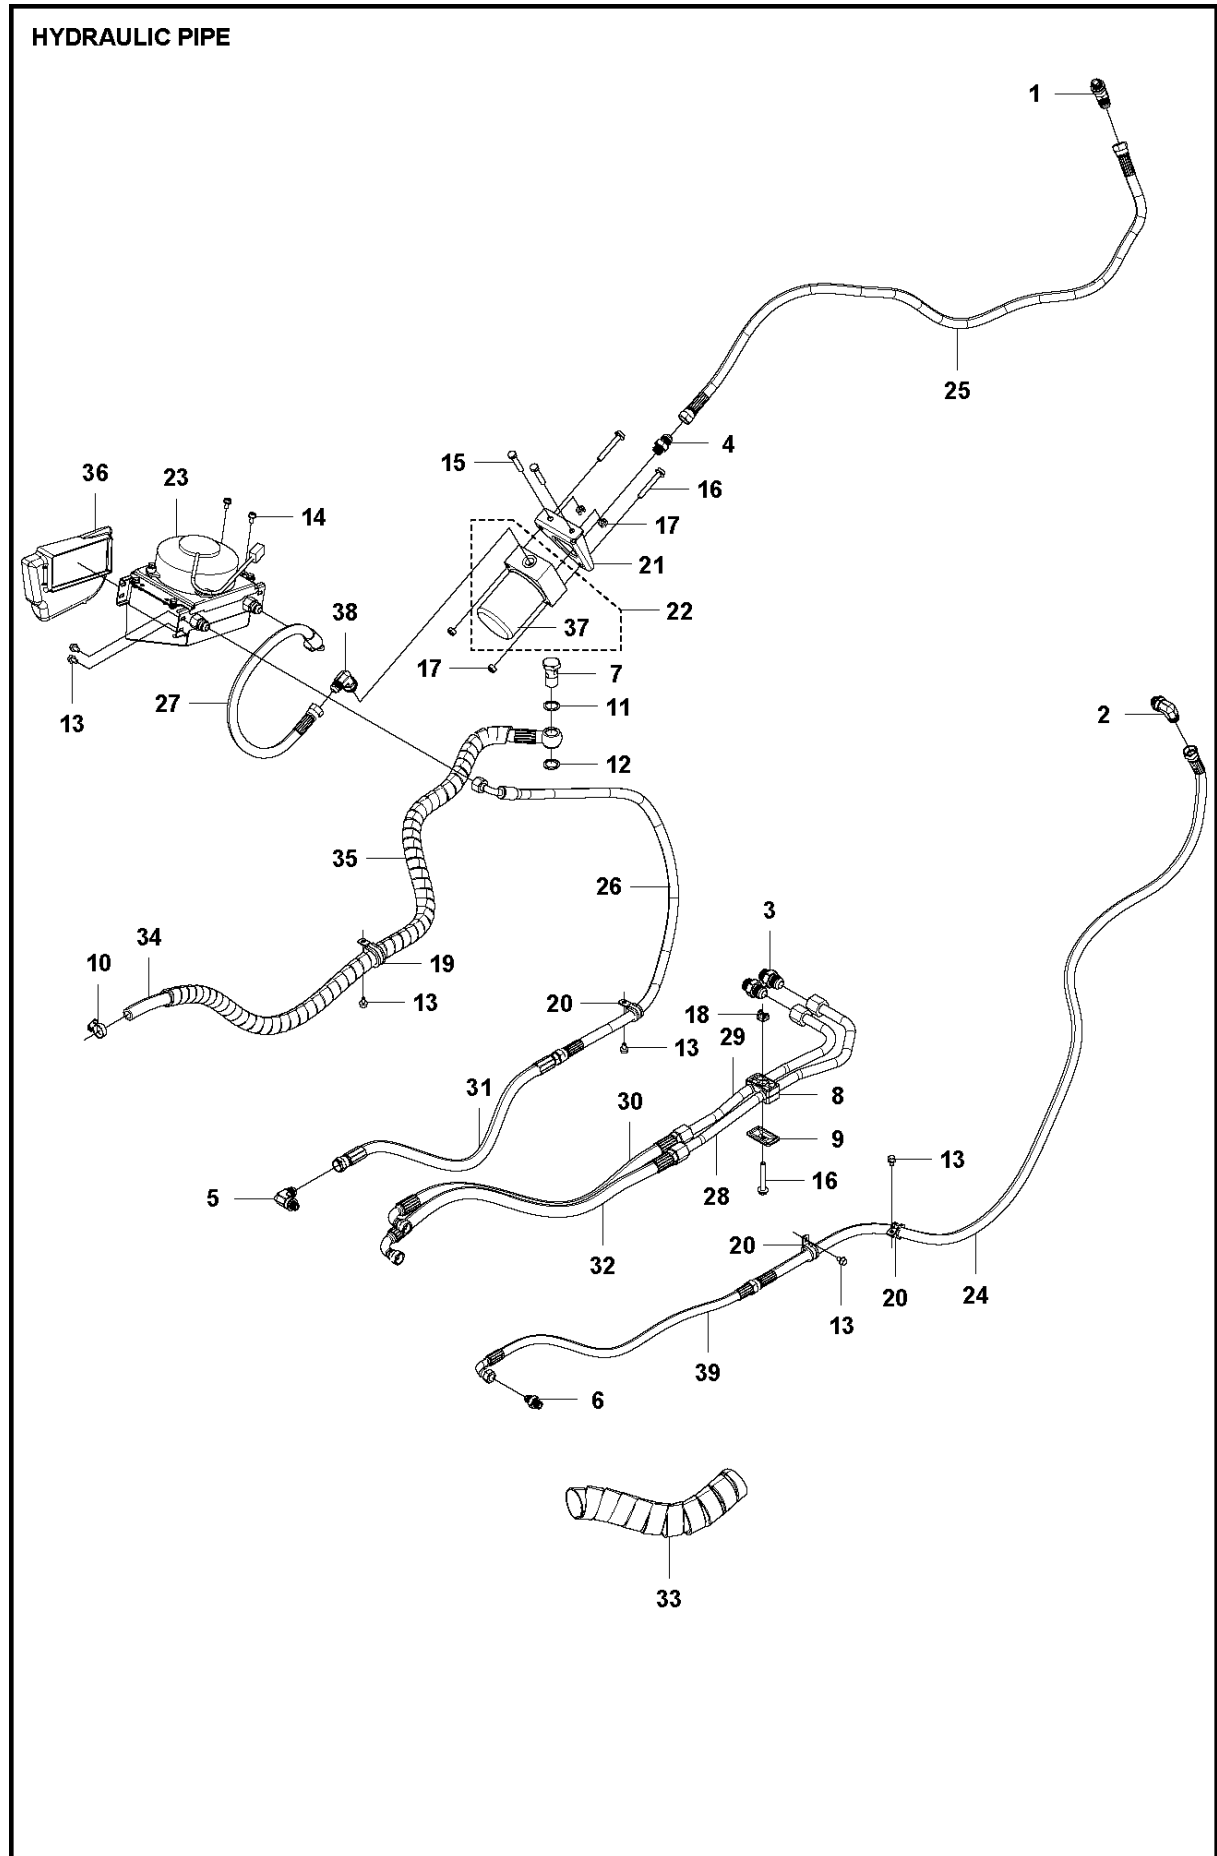

HYDRAULIC PIPE

RC 320Ts AWD, 967628802

Ref	Part No	Description	Remark	QTY KIT
1	535 42 69-01	PIPE FITTING		1
2	535 43 73-01	PIPE FITTING		2
3	535 42 68-06	PIPE FITTING		2
4	535 42 68-01	PIPE FITTING		1
5	535 43 73-05	PIPE FITTING		1
6	535 42 68-05	PIPE FITTING		1
7	544 02 05-01	PIPE FITTING		1
8	544 37 33-02	PIPE CLAMP		1
9	544 37 38-02	COVER PLATE		1
10	505 13 11-01	HOSE CLAMP		1
11	544 01 00-01	GASKET		1
12	544 01 00-03	GASKET		2
13	725 23 64-61	SCREW EHHFT		6
14	535 47 52-12	SCREW EHHFM		2
15	725 24 60-71	SCREW EHHM		2
16	506 57 01-07	SCREW EHHFM		3
17	732 21 18-01	LOCK NUT		4
18	544 81 17-01	CAGE NUT		1
19	574 53 12-01	HOSE CLAMP		1
20	574 53 12-03	HOSE CLAMP		3
21	588 97 95-01	BRACKET		1
22	580 65 33-01	FILTER UNIT		1
23	505 45 90-01	OIL COOLER		1
24	501 08 73-01	HOSE ASSY		1
25	501 08 73-02	HOSE ASSY		1
26	501 08 76-01	HYDRAULIC HOSE		1
27	501 08 76-02	HYDRAULIC HOSE		1
28	588 88 72-01	HYDRAULIC PIPE		1
29	588 88 70-01	HYDRAULIC PIPE		1
30	544 45 64-01	HYDRAULIC HOSE		1
31	575 41 53-01	HYDRAULIC HOSE		1
32	544 45 64-01	HYDRAULIC HOSE		2
33	544 02 66-03	HOSE GUARD		1
34	578 29 50-04	HYDRAULIC HOSE		1
35	544 02 66-07	HOSE GUARD		1
36	589 22 75-01	AIR INTAKE		1
37	574 86 71-01	OIL FILTER		1
38	535 43 73-01	PIPE FITTING		1
39	535 45 03-02	HYDRAULIC HOSE		1