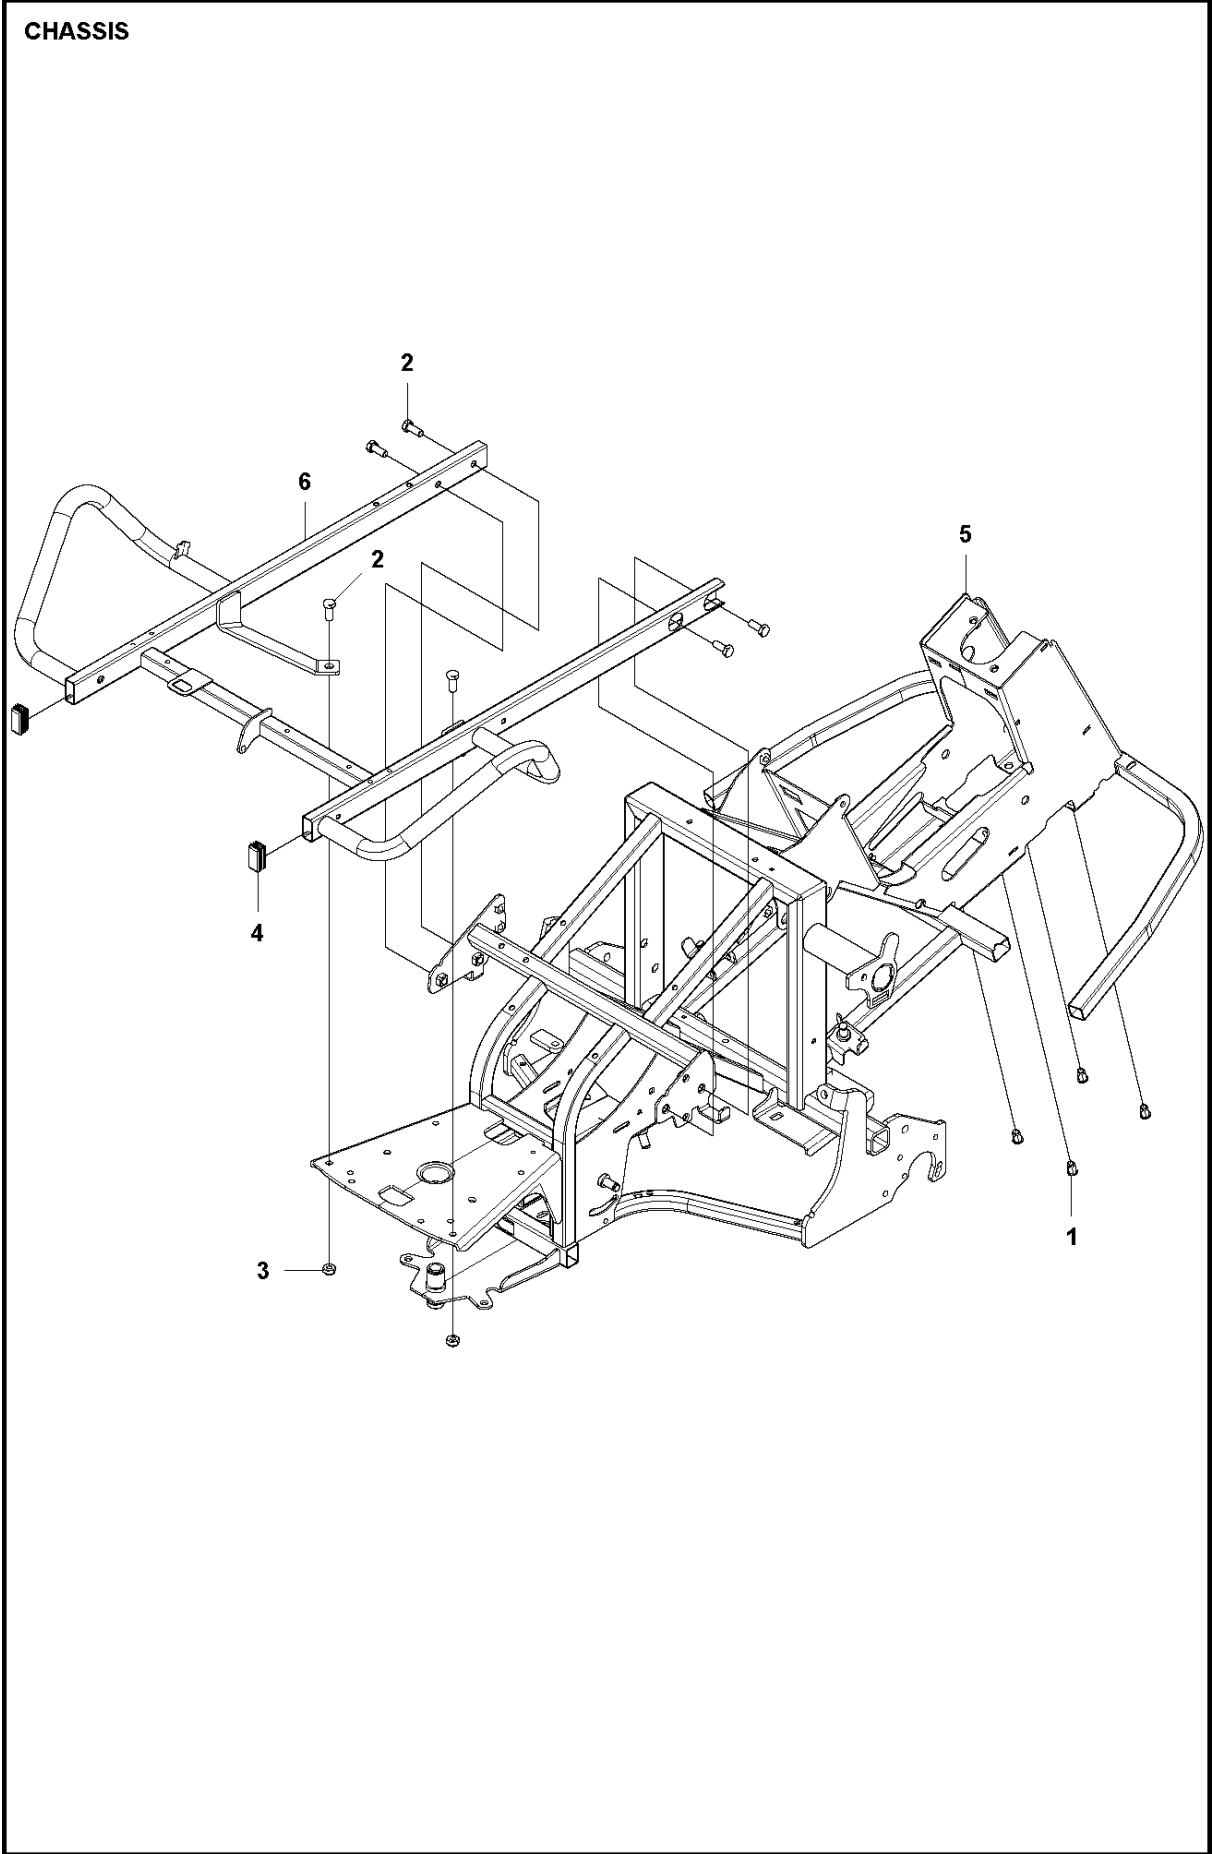

CHASSIS

RC 320Ts AWD, 967628802

Ref	Part No	Description	Remark	QTY KIT
1	506 91 62-01	NUT		4
2	725 24 93-71	SCREW EHHM		6
3	732 21 20-51	NUT		2
4	589 73 58-01	PLUG		2
5	588 87 92-02	CHASSIS		1
6	588 98 26-01	ENGINE FRAME		1