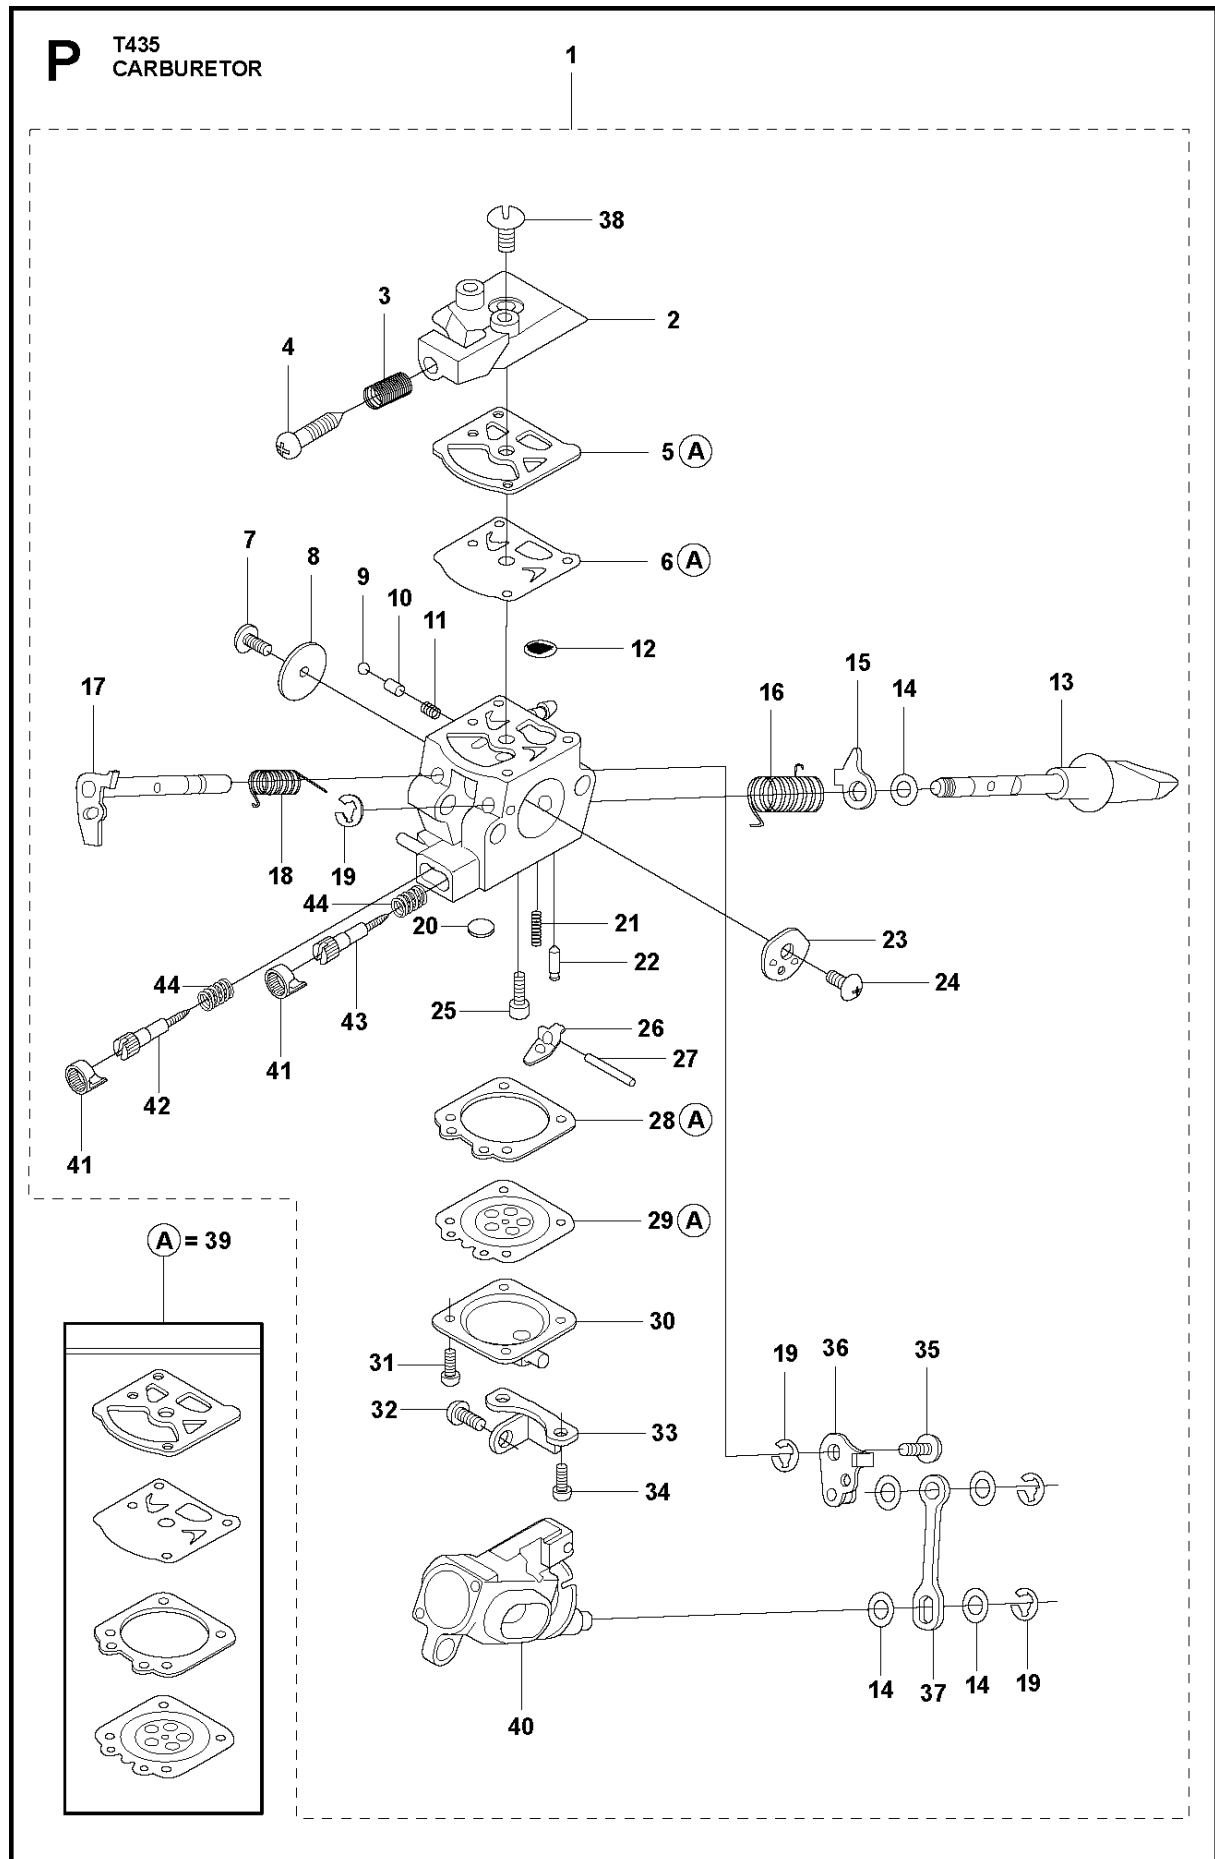

CARBURETOR

T435

Ref	Part No	Description	Remark	QTY KIT	
1	578 93 69-01	CARBURETTOR		1	
2	501 40 57-01	COVER		1	1
3	521 06 63-01	SPRING		1	1
4	516 77 83-01	SCREW		1	1
5	520 95 48-01	GASKET		1	1,39
6	520 95 49-01	DIAPHRAGM		1	1,39
7	520 75 98-01	SCREW		1	1
8	520 97 86-01	VALVE		1	1
9	516 93 60-01	BALL		1	1
10	516 93 59-01	PISTON		1	1
11	516 92 73-01	SPRING		1	1
12	520 95 70-01	SCREEN		1	1
13	522 63 20-01	SHAFT		1	1
14	516 52 42-01	WASHER		5	1
15	521 58 11-01	LEVER		1	1
16	521 58 01-01	SPRING		1	1
17	522 64 62-01	SHAFT ASSY		1	1
18	516 84 39-01	SPRING		1	1
19	516 21 70-01	E-RING		4	1
20	516 34 29-01	PLUG		1	1
21	516 98 00-01	SPRING		1	1
22	521 08 54-01	VALVE.INLET		1	1
23	516 95 69-01	CHOKE VALVE		1	1
24	520 75 98-01	SCREW		1	1
25	520 97 73-01	SCREW		1	1
26	520 97 72-01	LEVER		1	1
27	520 97 74-01	PIN		1	1
28	516 97 21-01	GASKET		1	1,39
29	522 64 84-01	DIAPHRAGM		1	1,39
30	522 64 60-01	COVER		1	1
31	520 97 88-01	SCREW ASSY		2	1
32	522 64 61-01	SCREW		1	1
33	522 64 67-01	BRACKET		1	1
34	522 64 56-01	SCREW ASSY		2	1
35	520 75 98-01	SCREW		1	1
36	522 64 59-01	LINK ASSY THROT		1	1
37	522 64 64-01	ROD.LINK		1	1
38	520 97 63-01	SCREW		1	1
39	522 64 02-01	GASKET		1	
40	522 64 63-01	BODY		1	1
41	578 91 30-01	CAP		2	1
42	579 22 37-01	NEEDLE		1	1
43	578 91 31-01	NEEDLE		1	1
44	578 91 28-01	SPRING		2	1