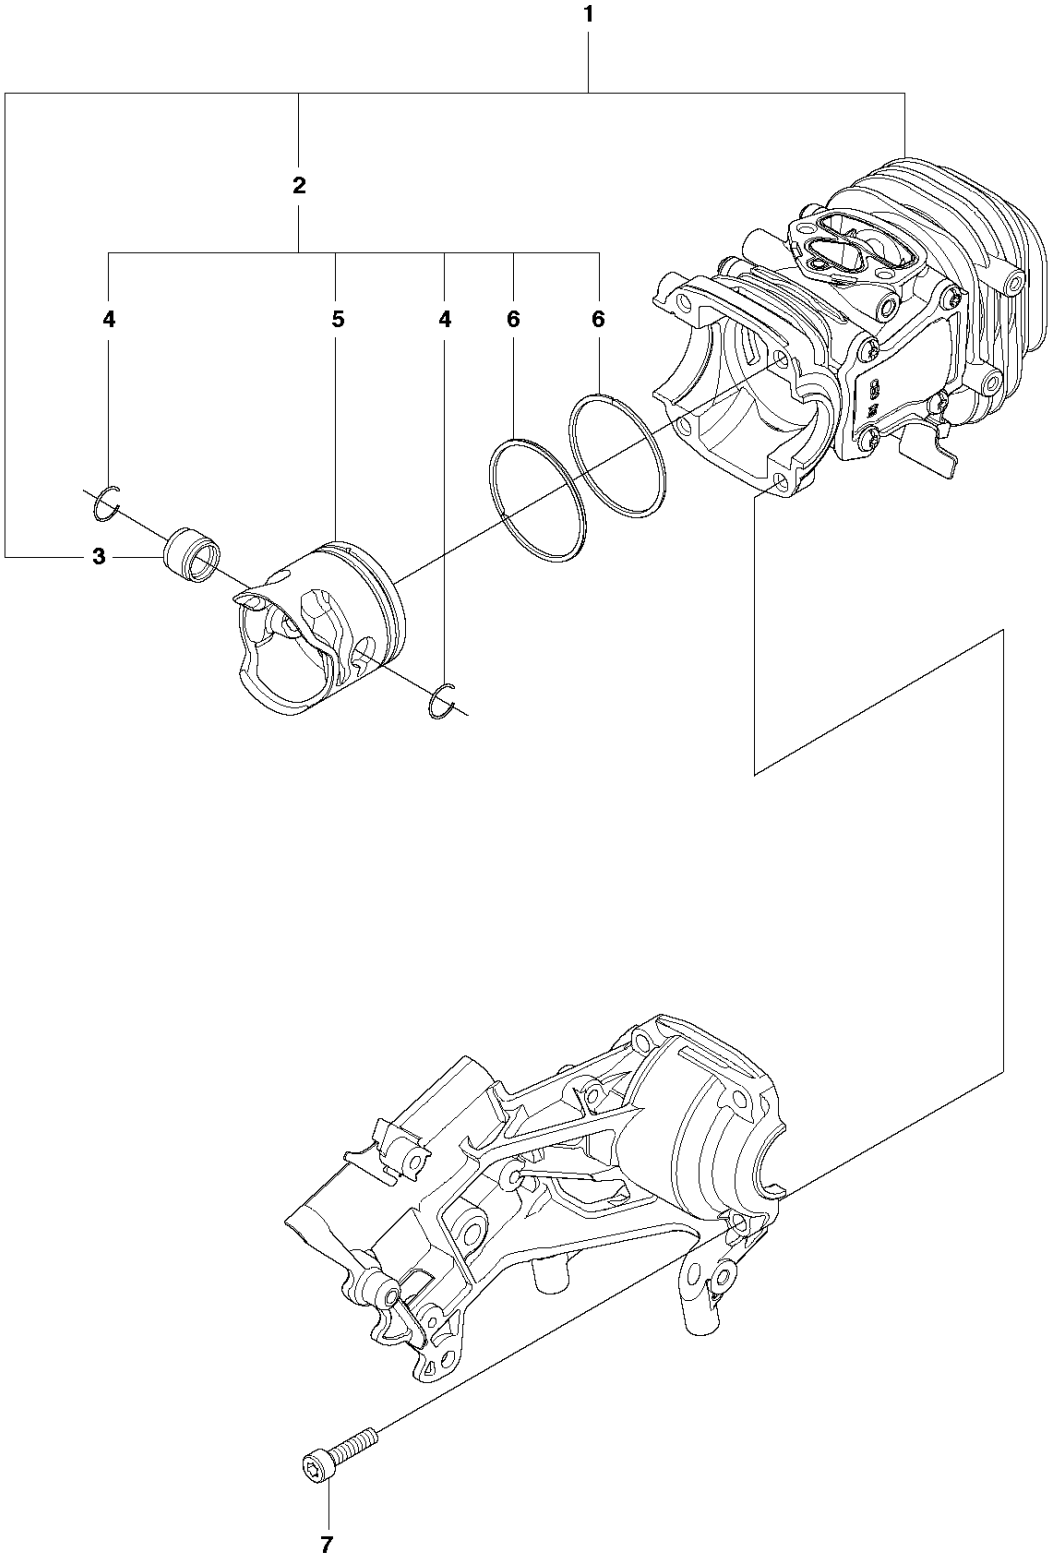

D T435
CYLINDER & PISTON

CYLINDER PISTON

T435

Ref	Part No	Description	Remark	QTY	KIT
1	523 08 43-01	CYLINDER		1	
2	523 08 42-01	PISTON		1	1
3	505 29 73-01	BEARING		1	1
4	516 28 30-01	RING		2	2,1
5	522 64 25-01	PISTON		1	2,1
6	522 64 26-01	PISTON RING		2	2,1
7	521 34 54-01	BOLT		4