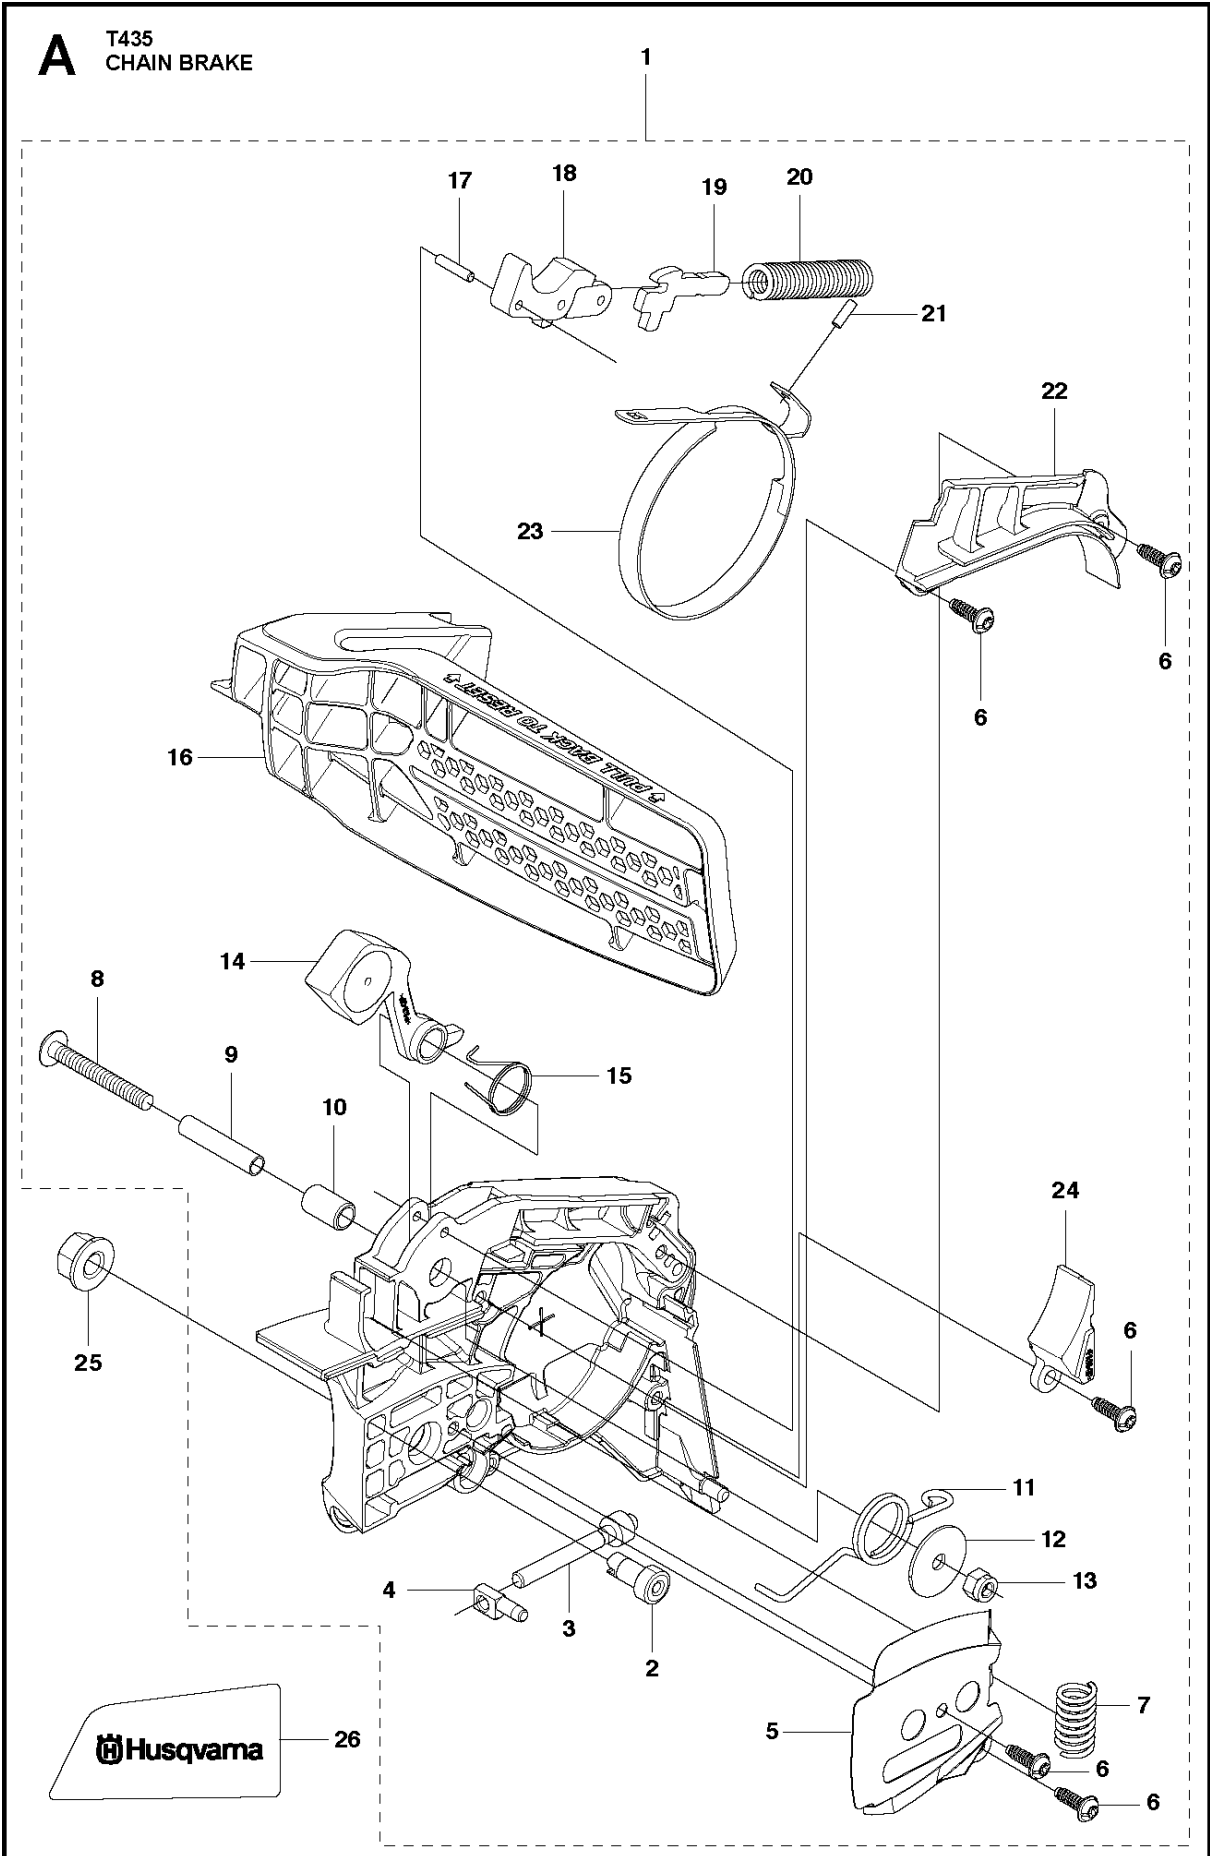

SPARE PARTS LIST

CHAIN SAWS

T435

A T435
CHAIN BRAKE

CHAIN BRAKE

T435

Ref	Part No	Description	Remark	QTY	KIT
1	587 34 92-01	CLUTCH COVER ASSY		1	
2	516 85 38-01	GEAR		1	1
3	516 95 22-01	SCREW		1	1
4	516 91 81-01	NUT		1	1
5	522 64 33-01	PLATE		1	1
6	516 82 72-01	SCREW		5	1
7	522 64 32-01	SPRING		1	1
8	516 96 75-01	SCREW		1	1
9	516 96 76-01	SPACER INNER		1	1
10	516 96 78-01	SPACER		1	1
11	516 96 74-01	RETURN SPRING		1	1
12	521 02 54-01	WASHER		1	1
13	520 96 86-01	NUT		1	1
14	527 75 22-01	WEIGHT		1	1
15	516 98 84-01	SPRING		1	1
16	522 01 57-01	GUARD		1	1
17	516 97 67-01	ROLLER		1	1
18	516 97 64-01	BRAKE LEVER		1	1
19	516 82 56-01	ARM		1	1
20	516 82 66-01	BRAKE SPRING		1	1
21	521 07 54-01	ROLLER		1	1
22	522 01 54-01	COVER	s/n up to – 201222301961	1	1
22	587 34 95-02	COVER LID	s/n from 201222301962	1	1
23	587 34 96-01	BRAKE BAND	s/n from 201222301962	1	1
24	523 08 06-01	PROTECTION		1	1
25	503 22 00-01	HEXAGON NUT		1	
26	522 63 52-01	LABEL.COVER		1	

B T435
CLUTCH & OIL PUMP

CLUTCH & OIL PUMP

T435

Ref	Part No	Description	Remark	QTY	KIT
1	521 55 74-01	CLUTCH ASSY		1	
2	521 55 75-01	SPRING		3	1
3	521 77 94-01	PLATE		1	
4	523 08 26-01	CLUTCH DRUM		1	
5	520 96 73-01	ROLLER BEARING		1	4
6	505 05 31-01	WORM		1	7
7	505 05 29-01	OIL PUMP ASSY		1	
8	522 00 58-01	COVER		1	
9	521 79 26-02	OUTLET PIPE ASSY		1	
10	522 64 36-01	PIPE IN COMP		1	
11	527 67 23-01	FILTER		1	
12	527 67 21-01	PIPE,OIL FILTER		1	11
13	516 95 03-01	JOINT		1	11
14	521 58 00-01	FILTER		1	11
15	529 25 17-01	PIPE		1	11
16	516 82 94-01	SCREW		2	
17	521 51 62-01	BOLT		1	
18	522 63 89-01	WASHER		1	