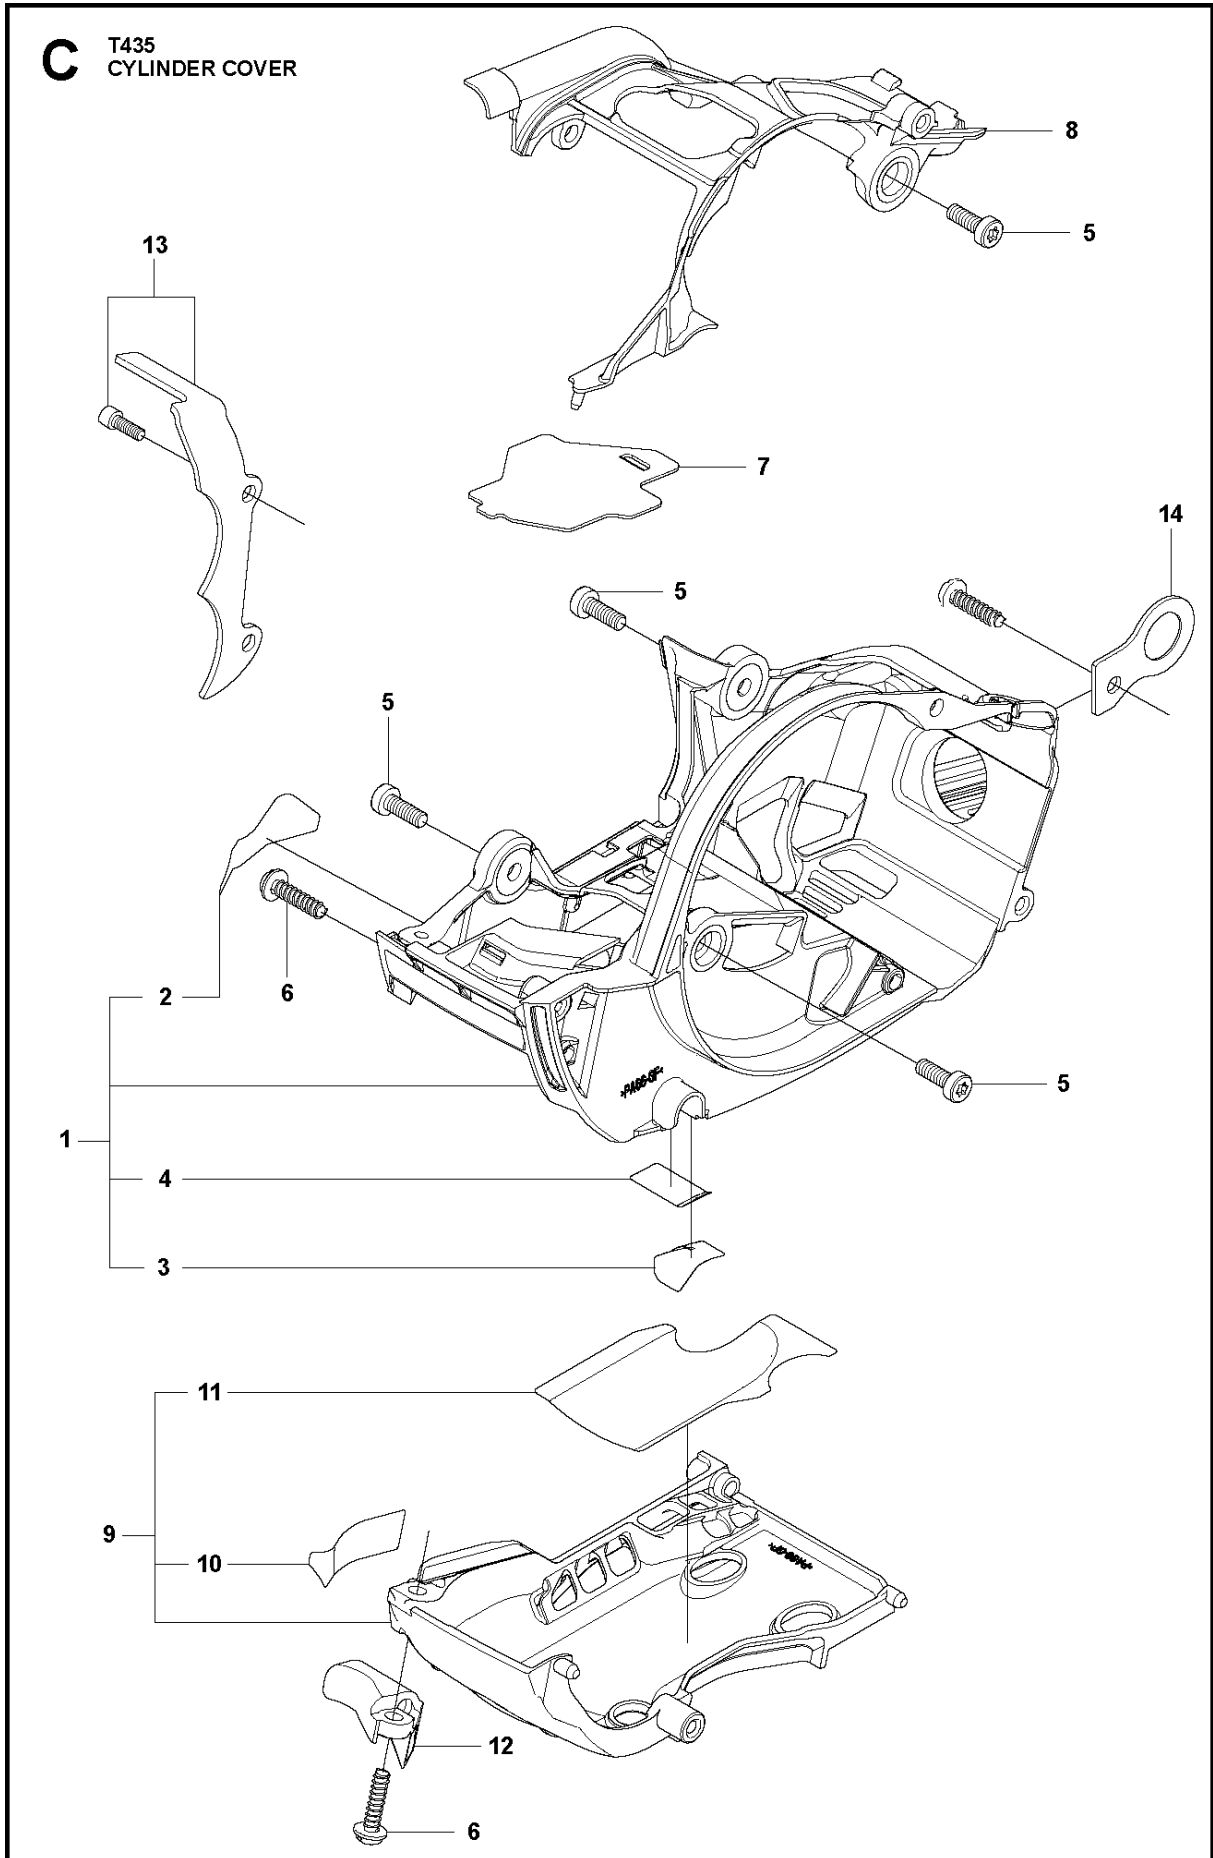

SPARE PARTS LIST

CHAIN SAWS

T435

A T435
CHAIN BRAKE

CHAIN BRAKE

T435

Ref	Part No	Description	Remark	QTY	KIT
1	587 34 92-01	CLUTCH COVER ASSY		1	
2	516 85 38-01	GEAR		1	1
3	516 95 22-01	SCREW		1	1
4	516 91 81-01	NUT		1	1
5	522 64 33-01	PLATE		1	1
6	516 82 72-01	SCREW		5	1
7	522 64 32-01	SPRING		1	1
8	516 96 75-01	SCREW		1	1
9	516 96 76-01	SPACER INNER		1	1
10	516 96 78-01	SPACER		1	1
11	516 96 74-01	RETURN SPRING		1	1
12	521 02 54-01	WASHER		1	1
13	520 96 86-01	NUT		1	1
14	527 75 22-01	WEIGHT		1	1
15	516 98 84-01	SPRING		1	1
16	522 01 57-01	GUARD		1	1
17	516 97 67-01	ROLLER		1	1
18	516 97 64-01	BRAKE LEVER		1	1
19	516 82 56-01	ARM		1	1
20	516 82 66-01	BRAKE SPRING		1	1
21	521 07 54-01	ROLLER		1	1
22	522 01 54-01	COVER	s/n up to – 201222301961	1	1
22	587 34 95-02	COVER LID	s/n from 201222301962	1	1
23	587 34 96-01	BRAKE BAND	s/n from 201222301962	1	1
24	523 08 06-01	PROTECTION		1	1
25	503 22 00-01	HEXAGON NUT		1	
26	522 63 52-01	LABEL.COVER		1	

B T435
CLUTCH & OIL PUMP

CLUTCH & OIL PUMP

T435

Ref	Part No	Description	Remark	QTY	KIT
1	521 55 74-01	CLUTCH ASSY		1	
2	521 55 75-01	SPRING		3	1
3	521 77 94-01	PLATE		1	
4	523 08 26-01	CLUTCH DRUM		1	
5	520 96 73-01	ROLLER BEARING		1	4
6	505 05 31-01	WORM		1	7
7	505 05 29-01	OIL PUMP ASSY		1	
8	522 00 58-01	COVER		1	
9	521 79 26-02	OUTLET PIPE ASSY		1	
10	522 64 36-01	PIPE IN COMP		1	
11	527 67 23-01	FILTER		1	
12	527 67 21-01	PIPE,OIL FILTER		1	11
13	516 95 03-01	JOINT		1	11
14	521 58 00-01	FILTER		1	11
15	529 25 17-01	PIPE		1	11
16	516 82 94-01	SCREW		2	
17	521 51 62-01	BOLT		1	
18	522 63 89-01	WASHER		1	