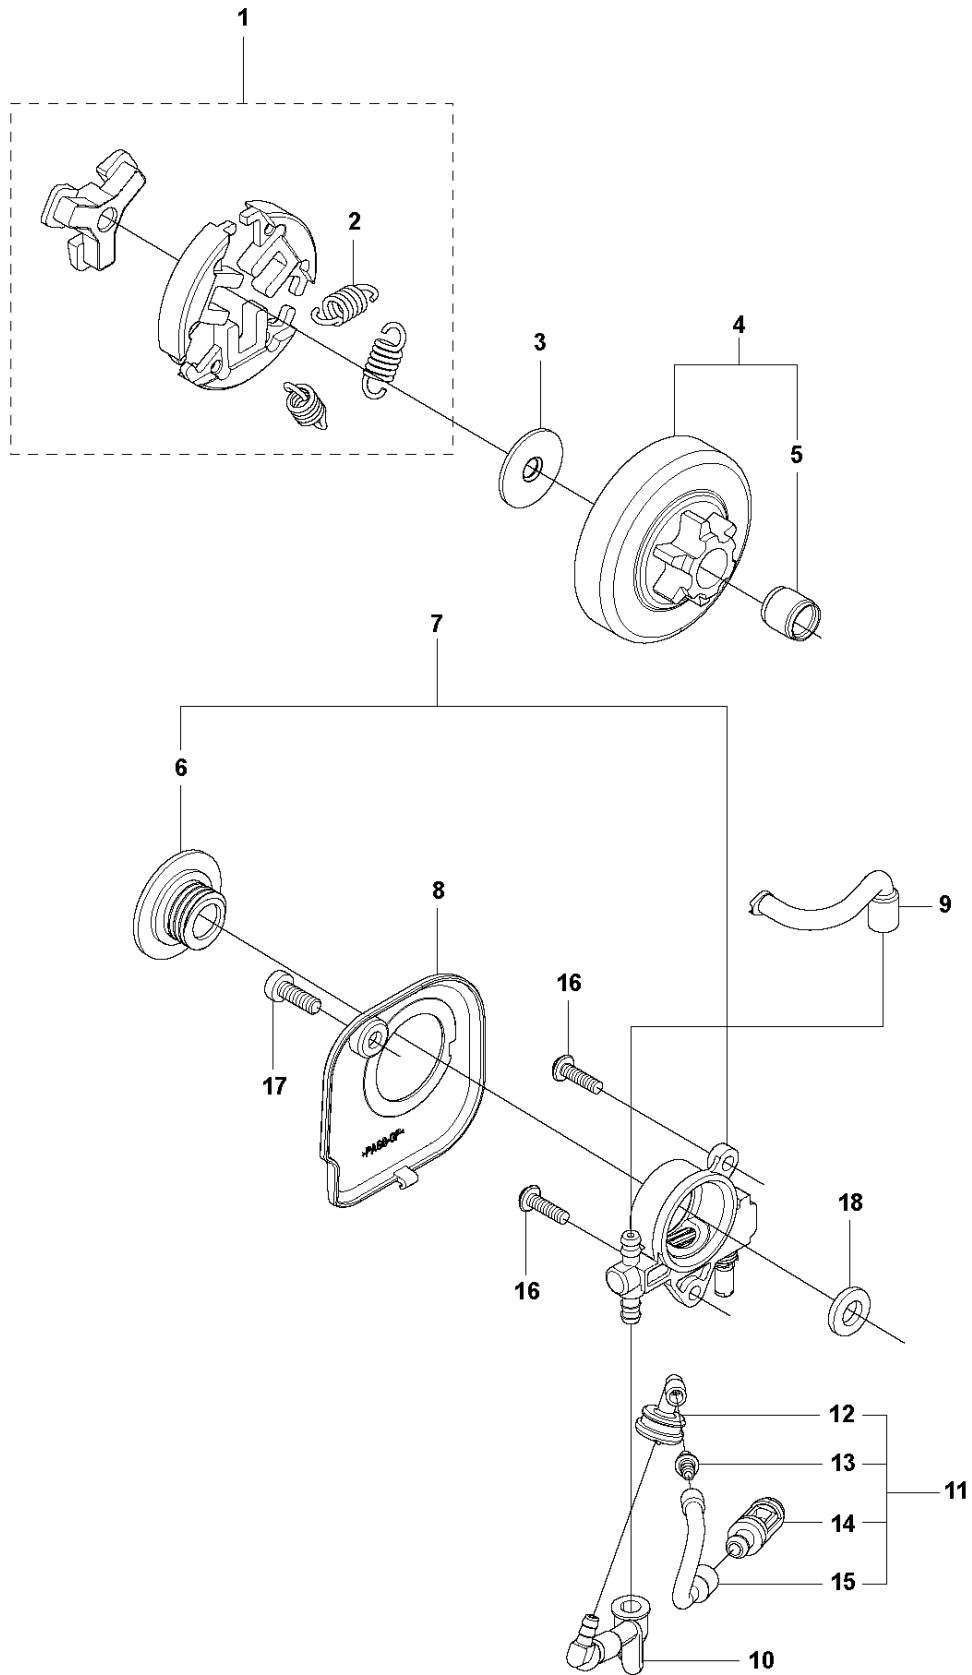

SPARE PARTS LIST

CHAIN SAWS

T435

A T435
CHAIN BRAKE

CHAIN BRAKE

T435

Ref	Part No	Description	Remark	QTY	KIT
1	587 34 92-01	CLUTCH COVER ASSY		1	
2	516 85 38-01	GEAR		1	1
3	516 95 22-01	SCREW		1	1
4	516 91 81-01	NUT		1	1
5	522 64 33-01	PLATE		1	1
6	516 82 72-01	SCREW		5	1
7	522 64 32-01	SPRING		1	1
8	516 96 75-01	SCREW		1	1
9	516 96 76-01	SPACER INNER		1	1
10	516 96 78-01	SPACER		1	1
11	516 96 74-01	RETURN SPRING		1	1
12	521 02 54-01	WASHER		1	1
13	520 96 86-01	NUT		1	1
14	527 75 22-01	WEIGHT		1	1
15	516 98 84-01	SPRING		1	1
16	522 01 57-01	GUARD		1	1
17	516 97 67-01	ROLLER		1	1
18	516 97 64-01	BRAKE LEVER		1	1
19	516 82 56-01	ARM		1	1
20	516 82 66-01	BRAKE SPRING		1	1
21	521 07 54-01	ROLLER		1	1
22	522 01 54-01	COVER	s/n up to – 201222301961	1	1
22	587 34 95-02	COVER LID	s/n from 201222301962	1	1
23	587 34 96-01	BRAKE BAND	s/n from 201222301962	1	1
24	523 08 06-01	PROTECTION		1	1
25	503 22 00-01	HEXAGON NUT		1	
26	522 63 52-01	LABEL.COVER		1	

B T435
CLUTCH & OIL PUMP

CLUTCH & OIL PUMP

T435

Ref	Part No	Description	Remark	QTY	KIT
1	521 55 74-01	CLUTCH ASSY		1	
2	521 55 75-01	SPRING		3	1
3	521 77 94-01	PLATE		1	
4	523 08 26-01	CLUTCH DRUM		1	
5	520 96 73-01	ROLLER BEARING		1	4
6	505 05 31-01	WORM		1	7
7	505 05 29-01	OIL PUMP ASSY		1	
8	522 00 58-01	COVER		1	
9	521 79 26-02	OUTLET PIPE ASSY		1	
10	522 64 36-01	PIPE IN COMP		1	
11	527 67 23-01	FILTER		1	
12	527 67 21-01	PIPE,OIL FILTER		1	11
13	516 95 03-01	JOINT		1	11
14	521 58 00-01	FILTER		1	11
15	529 25 17-01	PIPE		1	11
16	516 82 94-01	SCREW		2	
17	521 51 62-01	BOLT		1	
18	522 63 89-01	WASHER		1	