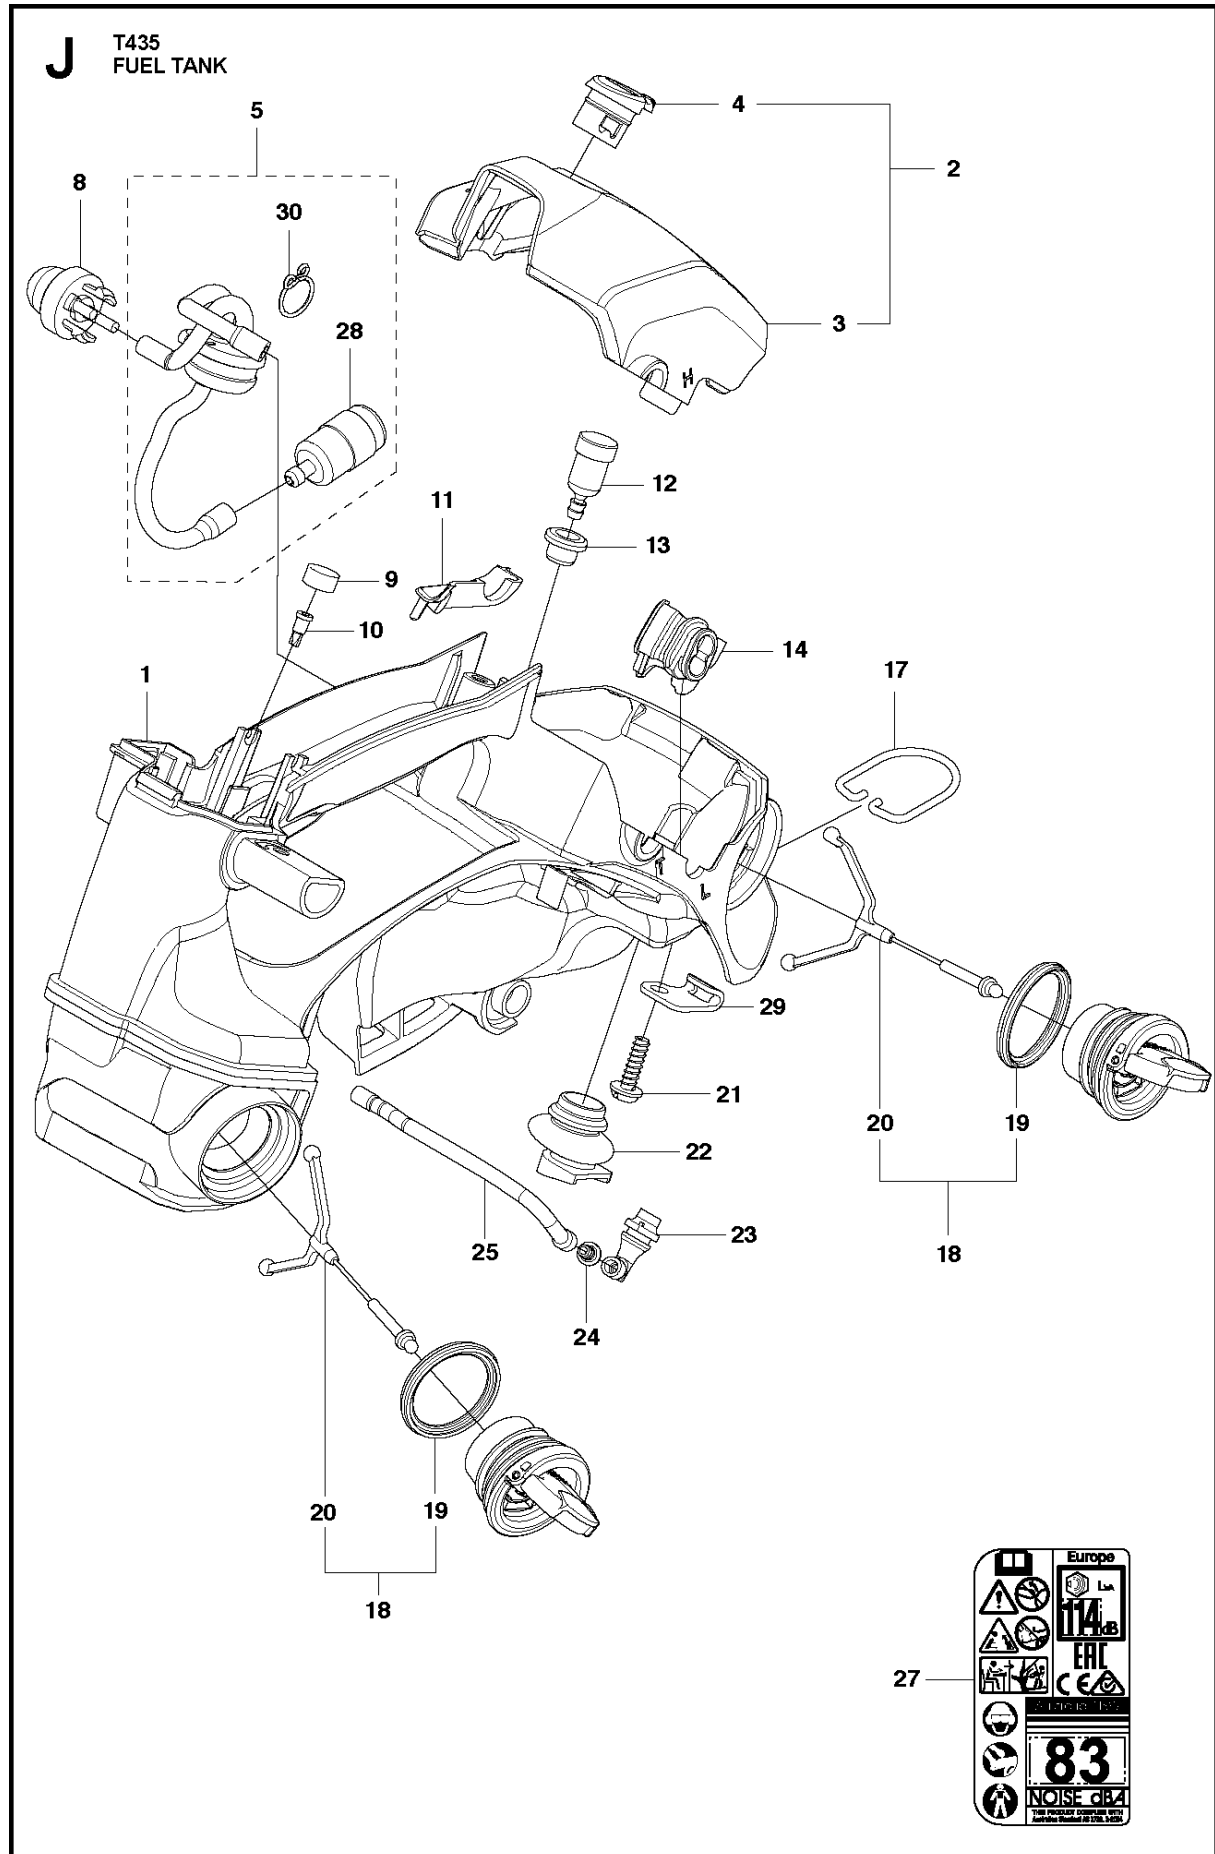

FUEL TANK

T435

Ref	Part No	Description	Remark	QTY	KIT
1	587 49 55-01	HANDLE		1	
2	522 01 77-01	COVER		1	
3	522 01 78-01	COVER		1	2
4	522 01 79-01	KNOB		1	2
5	522 64 76-02	PIPE ASSY	For EU only	1	
5	579 51 92-02	FUEL HOSE ASSY	For US/CAN only	1	
8	516 97 28-01	BULB		1	
9	516 94 81-01	SEAL		1	
10	516 96 19-01	BREATHER		1	
11	522 01 76-01	BRACKET		1	
12	516 96 52-01	BREATHER		1	
13	520 99 61-01	GROMMET		1	
14	579 60 65-01	GUIDE		1	
17	522 01 94-01	EYELET		1	
18	577 87 86-03	TANK CAP ASSY		2	
19	589 24 13-01	GASKET		2	18
20	503 57 89-01	HOLDER		2	18
21	521 51 80-01	SCREW		1	
22	522 64 71-01	PIPE.AIR		1	
23	522 64 78-02	PIPE		1	
24	516 95 03-01	JOINT		1	
25	595 52 69-06	FUEL HOSE		1	
27	588 96 11-01	DECAL		1	
28	575 96 07-01	FILTER		1	5
29	522 01 93-01	PLATE EYELET		1	
30	506 70 70-01	CLIP		1	5