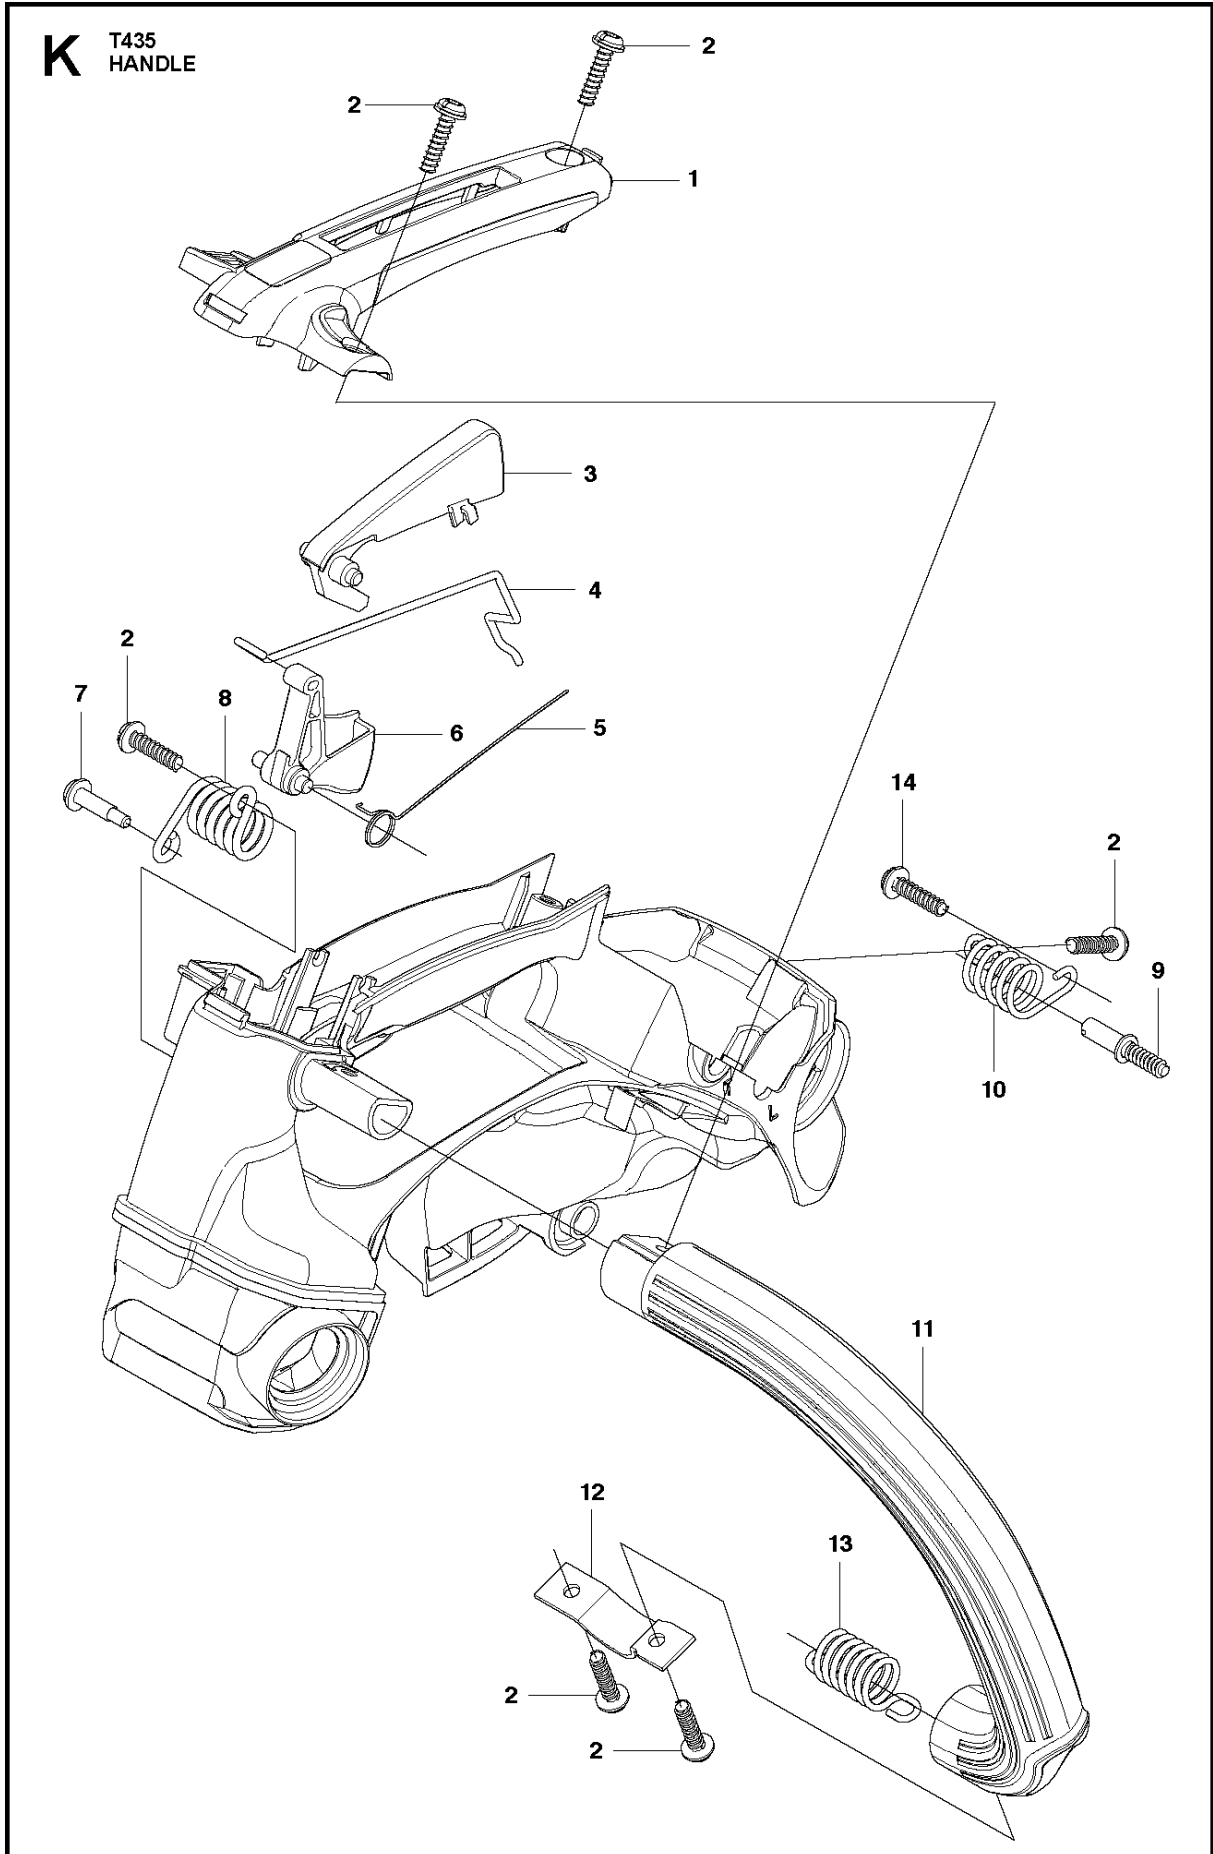

SPARE PARTS LIST

CHAIN SAWS

T435

A T435
CHAIN BRAKE

CHAIN BRAKE

T435

Ref	Part No	Description	Remark	QTY	KIT
1	587 34 92-01	CLUTCH COVER ASSY		1	
2	516 85 38-01	GEAR		1	1
3	516 95 22-01	SCREW		1	1
4	516 91 81-01	NUT		1	1
5	522 64 33-01	PLATE		1	1
6	516 82 72-01	SCREW		5	1
7	522 64 32-01	SPRING		1	1
8	516 96 75-01	SCREW		1	1
9	516 96 76-01	SPACER INNER		1	1
10	516 96 78-01	SPACER		1	1
11	516 96 74-01	RETURN SPRING		1	1
12	521 02 54-01	WASHER		1	1
13	520 96 86-01	NUT		1	1
14	527 75 22-01	WEIGHT		1	1
15	516 98 84-01	SPRING		1	1
16	522 01 57-01	GUARD		1	1
17	516 97 67-01	ROLLER		1	1
18	516 97 64-01	BRAKE LEVER		1	1
19	516 82 56-01	ARM		1	1
20	516 82 66-01	BRAKE SPRING		1	1
21	521 07 54-01	ROLLER		1	1
22	522 01 54-01	COVER	s/n up to – 201222301961	1	1
22	587 34 95-02	COVER LID	s/n from 201222301962	1	1
23	587 34 96-01	BRAKE BAND	s/n from 201222301962	1	1
24	523 08 06-01	PROTECTION		1	1
25	503 22 00-01	HEXAGON NUT		1	
26	522 63 52-01	LABEL.COVER		1	

B T435
CLUTCH & OIL PUMP

CLUTCH & OIL PUMP

T435

Ref	Part No	Description	Remark	QTY	KIT
1	521 55 74-01	CLUTCH ASSY		1	
2	521 55 75-01	SPRING		3	1
3	521 77 94-01	PLATE		1	
4	523 08 26-01	CLUTCH DRUM		1	
5	520 96 73-01	ROLLER BEARING		1	4
6	505 05 31-01	WORM		1	7
7	505 05 29-01	OIL PUMP ASSY		1	
8	522 00 58-01	COVER		1	
9	521 79 26-02	OUTLET PIPE ASSY		1	
10	522 64 36-01	PIPE IN COMP		1	
11	527 67 23-01	FILTER		1	
12	527 67 21-01	PIPE,OIL FILTER		1	11
13	516 95 03-01	JOINT		1	11
14	521 58 00-01	FILTER		1	11
15	529 25 17-01	PIPE		1	11
16	516 82 94-01	SCREW		2	
17	521 51 62-01	BOLT		1	
18	522 63 89-01	WASHER		1	

Ref	Part No	Description	Remark	QTY KIT
1	522 01 74-01	COVER		1
2	521 51 81-01	SCREW		6
3	522 01 70-01	ARM		1
4	522 64 66-01	ROD.TH		1
5	521 07 89-01	SPRING		1
6	522 01 71-01	LEVER.TH		1
7	522 63 86-01	SCREW		1
8	522 64 22-01	SPRING.FRONT		1
9	516 94 95-01	BOLT		1
10	522 64 24-01	SPRING.PTO		1
11	522 01 91-01	L HANDLE		1
12	521 55 72-01	BAND		1
13	522 64 23-01	DAMPER		1
14	521 51 80-01	SCREW		1